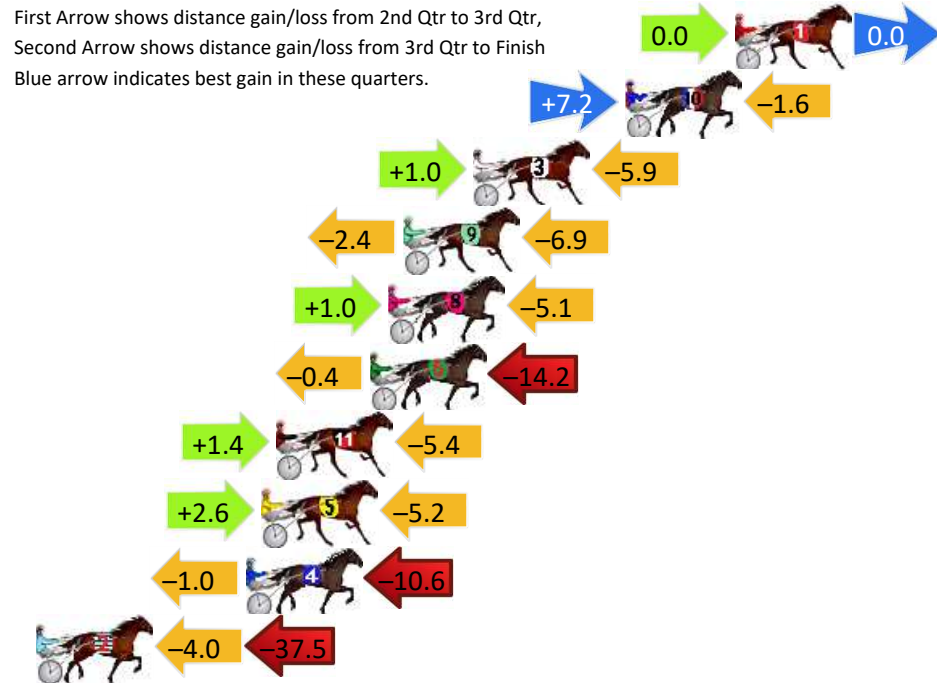

Parkes Race 7 Distance 1660m

Thursday, 25 April 2024

Gross Time: 1:59.30 MileRate: 1:55.70 LeadTime: 3.70s First Qtr: 28.20s Second Qtr: 29.80s Third Qtr: 28.90s Fourth Qtr: 28.70s

DATA TABLE: 800 / 400 Posi's are position from leader and (how wide the horse was at that position)

No	Horse	Plc	Mar	800 Posi	400 Posi	Time	3rd Qtr	4th Qt
1	DONEGAL LUTHER	1	0.0m	0.0m (0)	0.0m (0)	1:59.30	28.90s	28.70s
10	CASSIUS DECK	2	4.4m	10.0m (2)	2.8m (2)	1:59.63	28.38s	28.81s
3	MAN MOUNTAIN	3	10.5m	5.6m (0)	4.6m (0)	2:00.09	28.83s	29.12s
9	EAGLE COMMANDER	4	13.3m	4.0m (1)	6.4m (1)	2:00.30	29.07s	29.19s
8	KINGSTON SHANNON	5	13.9m	9.8m (0)	8.8m (0)	2:00.35	28.83s	29.06s
6	THERESA LOVE	6	14.6m	0.0m (2)	0.4m (1)	2:00.40	28.93s	29.71s
11	SMOOTH OVERARM	7	18.4m	14.4m (0)	13.0m (1)	2:00.69	28.80s	29.09s
5	JUST ROLLYOUROWN	8	19.0m	16.4m (2)	13.8m (3)	2:00.73	28.72s	29.07s
4	BETTING JEWEL	9	19.6m	8.0m (1)	9.0m (2)	2:00.78	28.97s	29.46s
2	ODINS BLACK CROWS	10	53.9m	12.4m (1)	16.4m (2)	2:03.36	29.20s	31.38s

Finish Position and metres gained