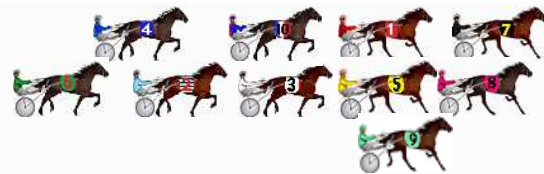

No	Horse	Plc	Mar	800 Posi	400 Posi	Time	3rd Qtr	4th Qt
8	KRAFTY BOY	1	0.0m	0.6m (1)	4.4m (1)	2:02.20	28.59s	30.36s
7	TRIOLI	2	0.4m	0.0m (0)	0.0m (0)	2:02.23	28.30s	30.73s
10	KEEP PLAYING	3	5.8m	9.0m (0)	11.6m (1)	2:02.67	28.51s	30.26s
5	TWISTED MISTRESS	4	9.9m	4.6m (1)	14.6m (2)	2:03.00	29.05s	30.34s
2	TOOLITTLETOOLATE	5	11.4m	12.8m (1)	25.4m (2)	2:03.12	29.27s	29.63s
9	JOHN RICHARD	6	14.2m	3.8m (2)	5.2m (2)	2:03.34	28.38s	31.39s
1	ALICE ON THE BEACH	7	14.5m	4.6m (0)	8.2m (0)	2:03.36	28.55s	31.18s
6	JILLIBY GIZMO	8	26.1m	17.6m (1)	27.2m (0)	2:04.30	29.01s	30.62s
4	CARIBBEAN PAT	9	31.3m	14.4m (0)	23.4m (0)	2:04.71	28.94s	31.30s
3	ROSE OF JULIANA	10	36.5m	8.6m (1)	27.2m (1)	2:05.13	29.64s	31.41s

## Finish Position and metres gained

First Arrow shows distance gain/loss from 2nd Qtr to 3rd Qtr, Second Arrow shows distance gain/loss from 3rd Qtr to Finish  
Blue arrow indicates best gain in these quarters.