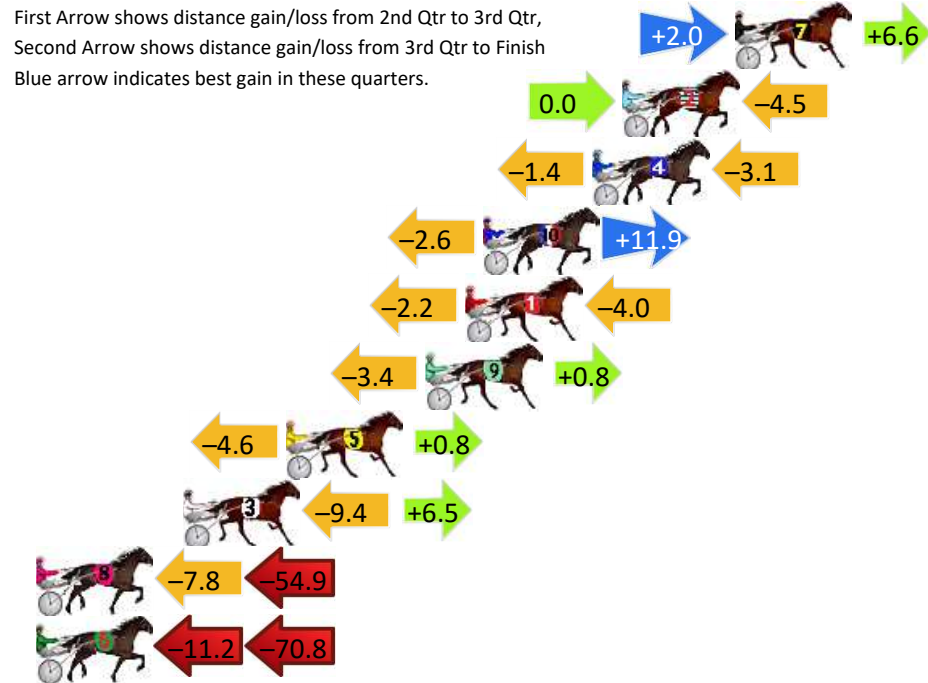

Parkes Race 3 Distance 2040m

Thursday, 25 April 2024

Gross Time: 2:33.00 MileRate: 2:00.70 LeadTime: 32.40s First Qtr: 32.20s Second Qtr: 29.80s Third Qtr: 28.60s Fourth Qtr: 30.00s

DATA TABLE: 800 / 400 Posi's are position from leader and (how wide the horse was at that position)

No	Horse	Plc	Mar	800 Posi	400 Posi	Time	3rd Qtr	4th Qt
7	MODERN SHEEN	1	0.0m	8.6m (0)	6.6m (1)	2:33.00	28.47s	29.51s
2	DEAD EYE TIKI	2	4.5m	0.0m (0)	0.0m (0)	2:33.35	28.59s	30.34s
4	ALLHEARTNOHEIGHT	3	5.7m	1.2m (1)	2.6m (1)	2:33.45	28.70s	30.23s
10	TULHURST ELVIS	4	10.1m	19.4m (1)	22.0m (1)	2:33.79	28.81s	29.11s
1	WHATABOUTBRONS ON	5	10.8m	4.6m (0)	6.8m (0)	2:33.85	28.75s	30.30s
9	SHES GOT A REASON	6	12.4m	9.8m (1)	13.2m (1)	2:33.97	28.85s	29.94s
5	OUR GLADIATOR	7	18.0m	14.2m (1)	18.8m (0)	2:34.41	28.94s	29.94s
3	INGERMARLA	8	22.1m	19.2m (0)	28.6m (1)	2:34.74	29.30s	29.52s
8	AVENTINE HILL	9	68.1m	5.4m (1)	13.2m (2)	2:38.35	29.07s	34.09s
6	BABYFACE QUINCE	10	96.4m	14.4m (0)	25.6m (0)	2:40.58	29.29s	35.28s

Finish Position and metres gained

800

Visual positions in race at 2nd Quarter