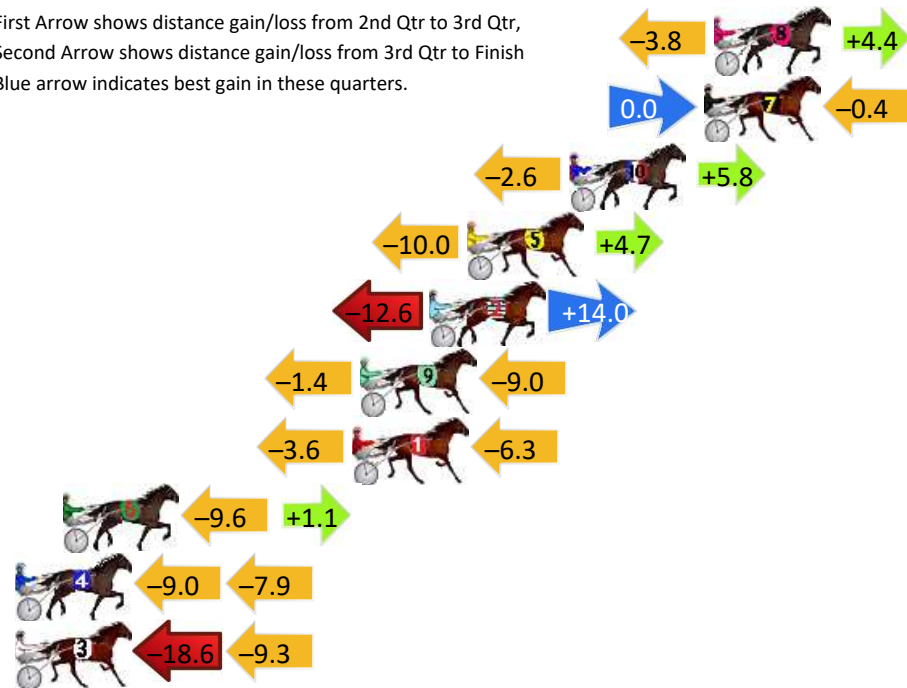

## Finish Position and metres gained

First Arrow shows distance gain/loss from 2nd Qtr to 3rd Qtr, Second Arrow shows distance gain/loss from 3rd Qtr to Finish  
Blue arrow indicates best gain in these quarters.

# Parkes Race 2 Distance 1660m

Thursday, 25 April 2024

Gross Time: 2:02.20 MileRate: 1:58.40 LeadTime: 3.90s First Qtr: 28.20s Second Qtr: 31.10s Third Qtr: 28.30s Fourth Qtr: 30.70s

DATA TABLE: 800 / 400 Posi's are position from leader and (how wide the horse was at that position)

No	Horse	Plc	Mar	800 Posi	400 Posi	Time	3rd Qtr	4th Qt
8	KRAFTY BOY	1	0.0m	0.6m (1)	4.4m (1)	2:02.20	28.59s	30.36s
7	TRIOLI	2	0.4m	0.0m (0)	0.0m (0)	2:02.23	28.30s	30.73s
10	KEEP PLAYING	3	5.8m	9.0m (0)	11.6m (1)	2:02.67	28.51s	30.26s
5	TWISTED MISTRESS	4	9.9m	4.6m (1)	14.6m (2)	2:03.00	29.05s	30.34s
2	TOOLITTLETOOLATE	5	11.4m	12.8m (1)	25.4m (2)	2:03.12	29.27s	29.63s
9	JOHN RICHARD	6	14.2m	3.8m (2)	5.2m (2)	2:03.34	28.38s	31.39s
1	ALICE ON THE BEACH	7	14.5m	4.6m (0)	8.2m (0)	2:03.36	28.55s	31.18s
6	JILLIBY GIZMO	8	26.1m	17.6m (1)	27.2m (0)	2:04.30	29.01s	30.62s
4	CARIBBEAN PAT	9	31.3m	14.4m (0)	23.4m (0)	2:04.71	28.94s	31.30s
3	ROSE OF JULIANA	10	36.5m	8.6m (1)	27.2m (1)	2:05.13	29.64s	31.41s