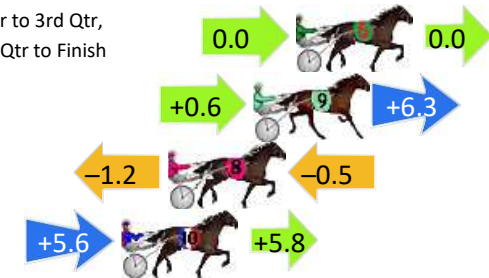

## Finish Position and metres gained

First Arrow shows distance gain/loss from 2nd Qtr to 3rd Qtr, Second Arrow shows distance gain/loss from 3rd Qtr to Finish  
Blue arrow indicates best gain in these quarters.

800

Visual positions in race at 2nd Quarter

400

Visual positions in race at 3rd Quarter

# Parkes Race 5 Distance 2040m

Thursday, 25 April 2024

Gross Time: 2:31.80 MileRate: 1:59.70 LeadTime: 32.40s First Qtr: 28.80s Second Qtr: 30.60s Third Qtr: 29.70s Fourth Qtr: 30.30s

DATA TABLE: 800 / 400 Posi's are position from leader and (how wide the horse was at that position)