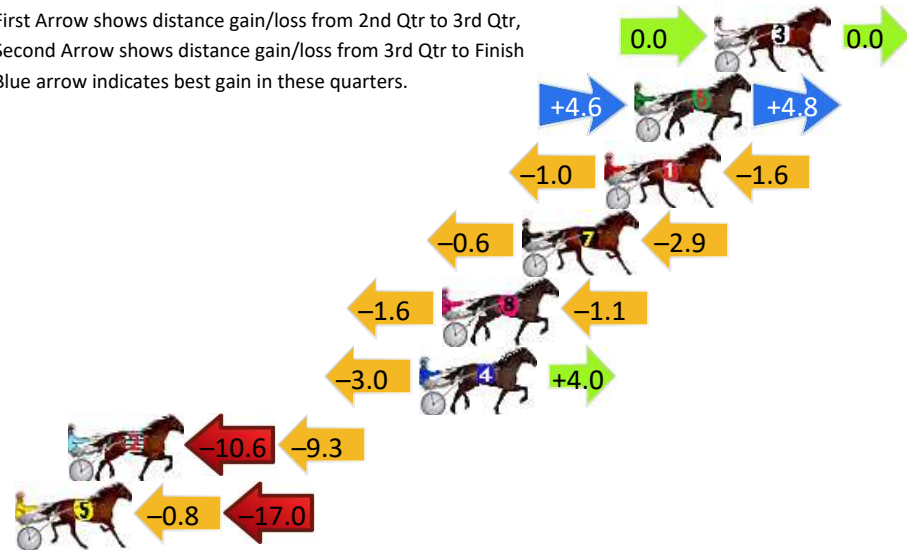

## Finish Position and metres gained

# Parkes Race 8 Distance 2040m

Thursday, 25 April 2024

Gross Time: 2:32.80 MileRate: 2:00.50 LeadTime: 31.50s First Qtr: 31.90s Second Qtr: 30.70s Third Qtr: 29.00s Fourth Qtr: 29.70s

DATA TABLE: 800 / 400 Posi's are position from leader and (how wide the horse was at that position)

No	Horse	Plc	Mar	800 Posi	400 Posi	Time	3rd Qtr	4th Qt
3	THE ROGUE I AM	1	0.0m	0.0m (0)	0.0m (0)	2:32.80	29.00s	29.70s
6	BO DUKE	2	3.2m	12.6m (2)	8.0m (1)	2:33.05	28.67s	29.35s
1	WARRADERRY	3	4.4m	1.8m (1)	2.8m (1)	2:33.14	29.07s	29.82s
7	DON ARTHUR	4	7.7m	4.2m (0)	4.8m (0)	2:33.40	29.04s	29.91s
8	WESTERN BILL	5	10.9m	8.2m (0)	9.8m (0)	2:33.65	29.12s	29.78s
4	TAMANISHA TERROR	6	11.8m	12.8m (0)	15.8m (2)	2:33.72	29.22s	29.40s
2	LENNOX BROMAC	7	25.9m	6.0m (1)	16.6m (0)	2:34.82	29.77s	30.39s
5	JUNGLE BABY	8	28.0m	10.2m (1)	11.0m (2)	2:34.98	29.04s	30.96s

## Finish Position and metres gained

First Arrow shows distance gain/loss from 2nd Qtr to 3rd Qtr, Second Arrow shows distance gain/loss from 3rd Qtr to Finish  
Blue arrow indicates best gain in these quarters.