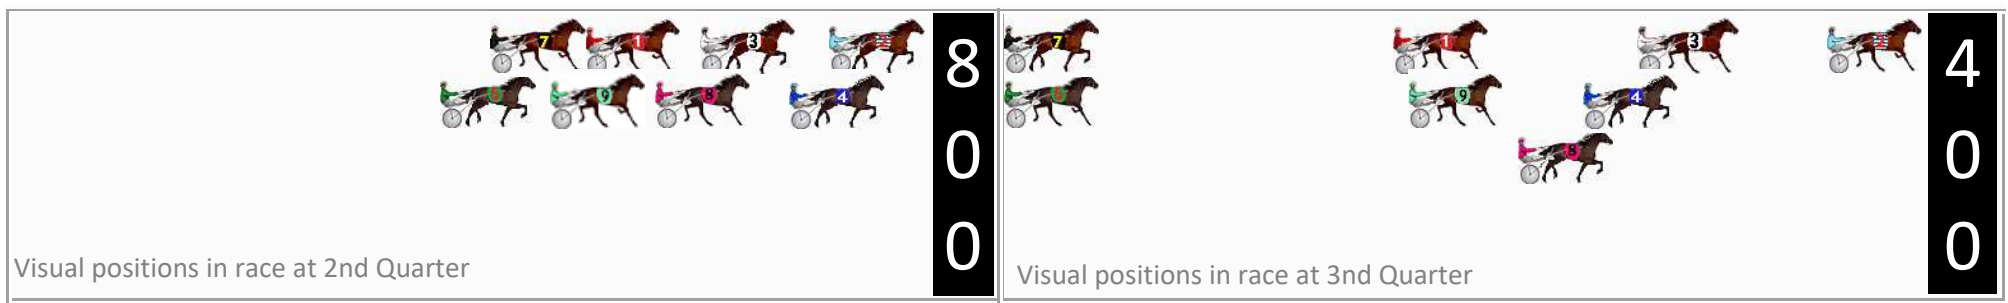

## Finish Position and metres gained

First Arrow shows distance gain/loss from 2nd Qtr to 3rd Qtr, Second Arrow shows distance gain/loss from 3rd Qtr to Finish  
Blue arrow indicates best gain in these quarters.