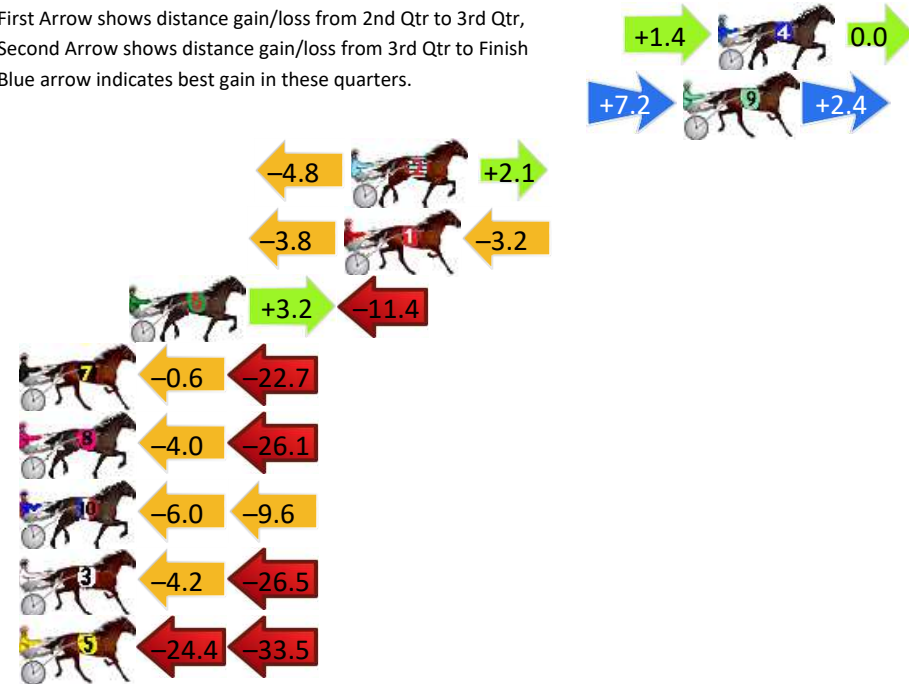

## Finish Position and metres gained

800

Visual positions in race at 2nd Quarter

400

Visual positions in race at 3rd Quarter

# Parkes Race 4 Distance 2040m

Thursday, 25 April 2024

Gross Time: 2:32.70 MileRate: 2:00.40 LeadTime: 32.10s First Qtr: 30.10s Second Qtr: 29.60s Third Qtr: 30.50s Fourth Qtr: 30.40s

DATA TABLE: 800 / 400 Posi's are position from leader and (how wide the horse was at that position)

## Finish Position and metres gained

First Arrow shows distance gain/loss from 2nd Qtr to 3rd Qtr, Second Arrow shows distance gain/loss from 3rd Qtr to Finish  
Blue arrow indicates best gain in these quarters.