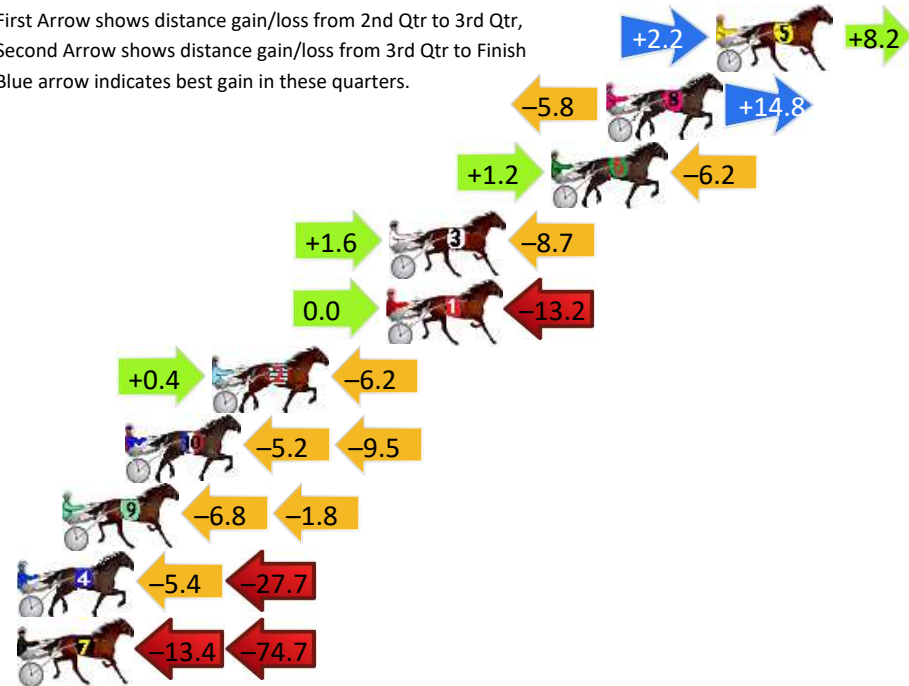

## Finish Position and metres gained

First Arrow shows distance gain/loss from 2nd Qtr to 3rd Qtr, Second Arrow shows distance gain/loss from 3rd Qtr to Finish  
Blue arrow indicates best gain in these quarters.

800

Visual positions in race at 2nd Quarter

400

Visual positions in race at 3rd Quarter

# Parkes Race 6 Distance 1660m

Thursday, 25 April 2024

Gross Time: 2:01.60 MileRate: 1:57.80 LeadTime: 3.70s First Qtr: 28.30s Second Qtr: 30.90s Third Qtr: 28.90s Fourth Qtr: 29.80s

DATA TABLE: 800 / 400 Posi's are position from leader and (how wide the horse was at that position)