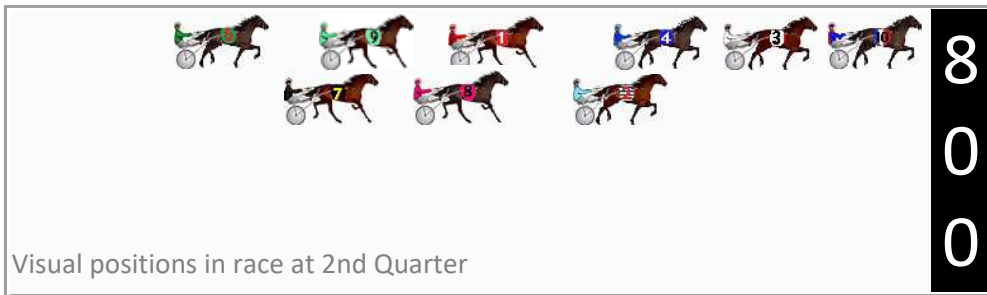

## Finish Position and metres gained

Visual positions in race at 2nd Quarter

800

Visual positions in race at 3rd Quarter

400

## Finish Position and metres gained

First Arrow shows distance gain/loss from 2nd Qtr to 3rd Qtr, Second Arrow shows distance gain/loss from 3rd Qtr to Finish  
Blue arrow indicates best gain in these quarters.