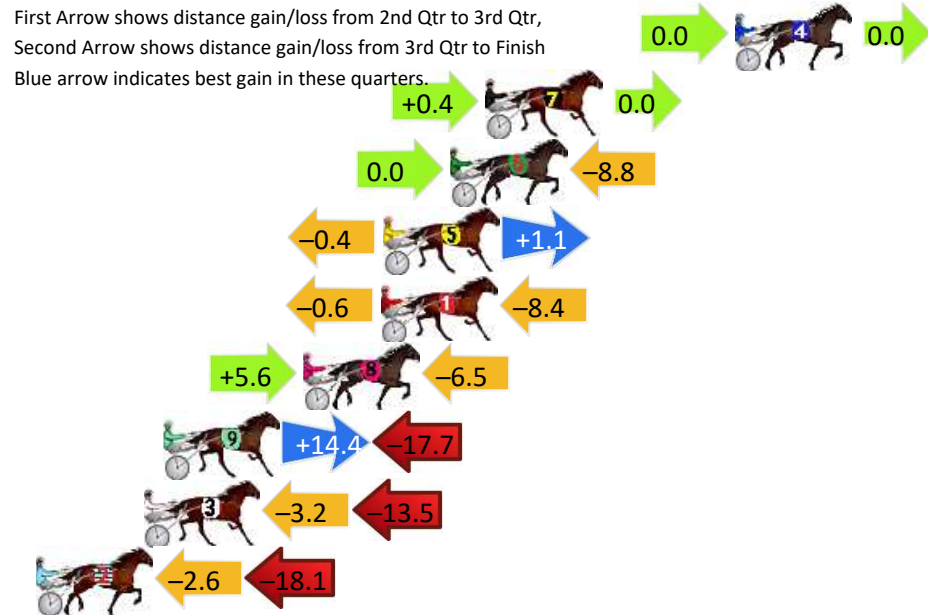

Coolamon Race 1 Distance 1760m

Sunday, 5 May 2024

Gross Time: 2:11.00 MileRate: 1:59.80 LeadTime: 10.30s First Qtr: 29.70s Second Qtr: 30.90s Third Qtr: 29.40s Fourth Qtr: 30.70s

DATA TABLE: 800 / 400 Posi's are position from leader and (how wide the horse was at that position)

NoHorse	Plc	Mar	800 Posi	400 Posi	Time	3rd Qtr	4th Qt
4 BETTOR A GIRL	1	0.0m	0.0m (0)	0.0m (0)	2:11.00	29.40s	30.70s
7 THATS THE ATTITUDE	2	10.0m	10.4m (0)	10.0m (0)	2:11.80	29.37s	30.70s
6 MASTABLASTA	3	11.4m	2.6m (1)	2.6m (1)	2:11.92	29.39s	31.37s
5 TASSIE SAFARI	4	14.1m	14.8m (0)	15.2m (0)	2:12.13	29.43s	30.62s
1 NOTTADOUBT	5	14.2m	5.2m (0)	5.8m (0)	2:12.14	29.43s	31.34s
8 ARTS CLASSIC	6	17.3m	16.4m (1)	10.8m (2)	2:12.39	28.97s	31.20s
9 BIDGEE BABE	7	22.9m	19.6m (2)	5.2m (2)	2:12.84	28.30s	32.05s
3 EASTBRO DANI	8	23.7m	7.0m (1)	10.2m (1)	2:12.90	29.62s	31.73s
2 LIGHT UP LILY	9	32.7m	12.0m (1)	14.6m (1)	2:13.63	29.56s	32.08s

Finish Position and metres gained

Visual positions in race at 2nd Quarter

800