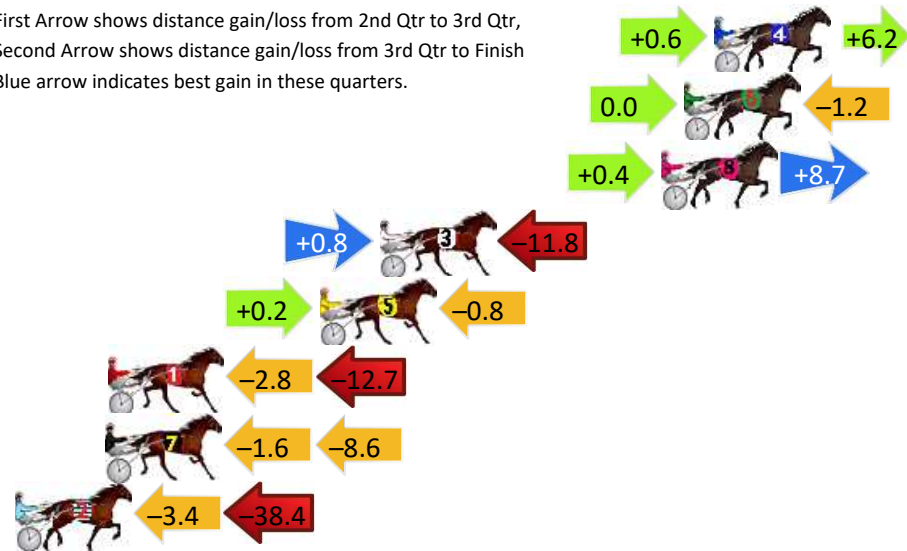

## Finish Position and metres gained

First Arrow shows distance gain/loss from 2nd Qtr to 3rd Qtr, Second Arrow shows distance gain/loss from 3rd Qtr to Finish  
Blue arrow indicates best gain in these quarters.

# Coolamon Race 5 Distance 1760m

Sunday, 5 May 2024

Gross Time: 2:09.20 MileRate: 1:58.10 LeadTime: 10.20s First Qtr: 28.50s Second Qtr: 31.80s Third Qtr: 29.40s Fourth Qtr: 29.30s

DATA TABLE: 800 / 400 Posi's are position from leader and (how wide the horse was at that position)

No	Horse	Plc	Mar	800 Posi	400 Posi	Time	3rd Qtr	4th Qt
4	BOLANALONG	1	0.0m	6.8m (1)	6.2m (1)	2:09.20	29.36s	28.85s
6	EPIC ERNIE	2	1.2m	0.0m (0)	0.0m (0)	2:09.29	29.40s	29.39s
8	ROBUST EASTON	3	2.1m	11.2m (1)	10.8m (1)	2:09.36	29.37s	28.67s
3	WAMBOYNEINAMERICA	4	13.4m	2.4m (1)	1.6m (1)	2:10.23	29.34s	30.16s
5	OUTRAGEOUS REBEL	5	15.8m	15.2m (1)	15.0m (1)	2:10.41	29.39s	29.36s
1	GOODTIME JAZZI	6	24.3m	8.8m (0)	11.6m (0)	2:11.07	29.61s	30.23s
7	EMIKO	7	24.4m	14.2m (0)	15.8m (0)	2:11.07	29.52s	29.93s
2	ABSOLUTELY STOKED	8	46.0m	4.2m (0)	7.6m (0)	2:12.73	29.65s	32.10s