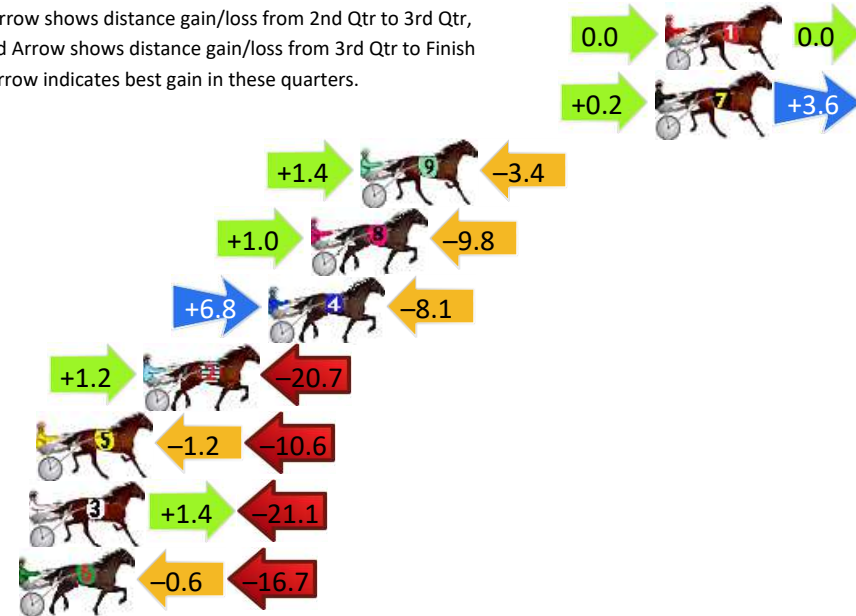

## Finish Position and metres gained

First Arrow shows distance gain/loss from 2nd Qtr to 3rd Qtr, Second Arrow shows distance gain/loss from 3rd Qtr to Finish  
Blue arrow indicates best gain in these quarters.

Visual positions in race at 2nd Quarter

Visual positions in race at 3rd Quarter

# Coolamon Race 3 Distance 1760m

Sunday, 5 May 2024

Gross Time: 2:11.20 MileRate: 2:00.00 LeadTime: 10.10s First Qtr: 29.50s Second Qtr: 31.60s Third Qtr: 30.20s Fourth Qtr: 29.80s

DATA TABLE: 800 / 400 Posi's are position from leader and (how wide the horse was at that position)