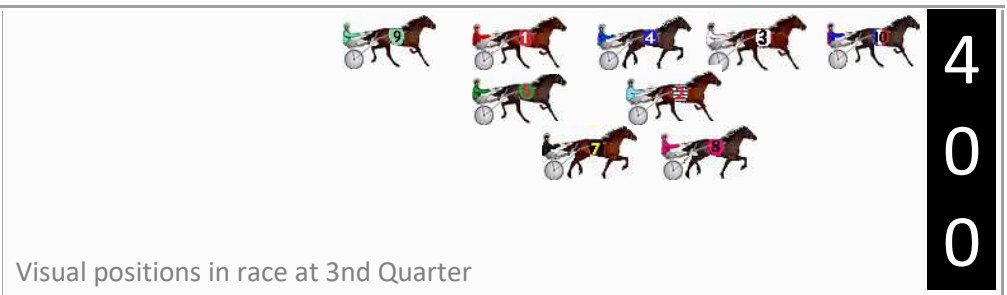

## Finish Position and metres gained

Visual positions in race at 2nd Quarter

800

Visual positions in race at 3rd Quarter

400

## Finish Position and metres gained

First Arrow shows distance gain/loss from 2nd Qtr to 3rd Qtr, Second Arrow shows distance gain/loss from 3rd Qtr to Finish  
Blue arrow indicates best gain in these quarters.