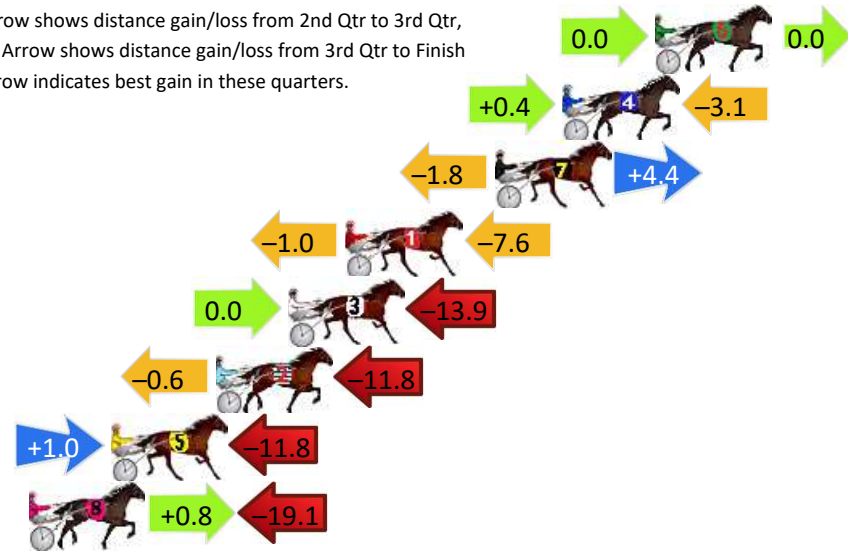

## Finish Position and metres gained

First Arrow shows distance gain/loss from 2nd Qtr to 3rd Qtr, Second Arrow shows distance gain/loss from 3rd Qtr to Finish  
Blue arrow indicates best gain in these quarters.

800

Visual positions in race at 2nd Quarter

400

Visual positions in race at 3rd Quarter

# Coolamon Race 6 Distance 1760m

Sunday, 5 May 2024

Gross Time: 2:10.10 MileRate: 1:58.90 LeadTime: 10.00s First Qtr: 29.10s Second Qtr: 32.00s Third Qtr: 29.20s Fourth Qtr: 29.80s

DATA TABLE: 800 / 400 Posi's are position from leader and (how wide the horse was at that position)