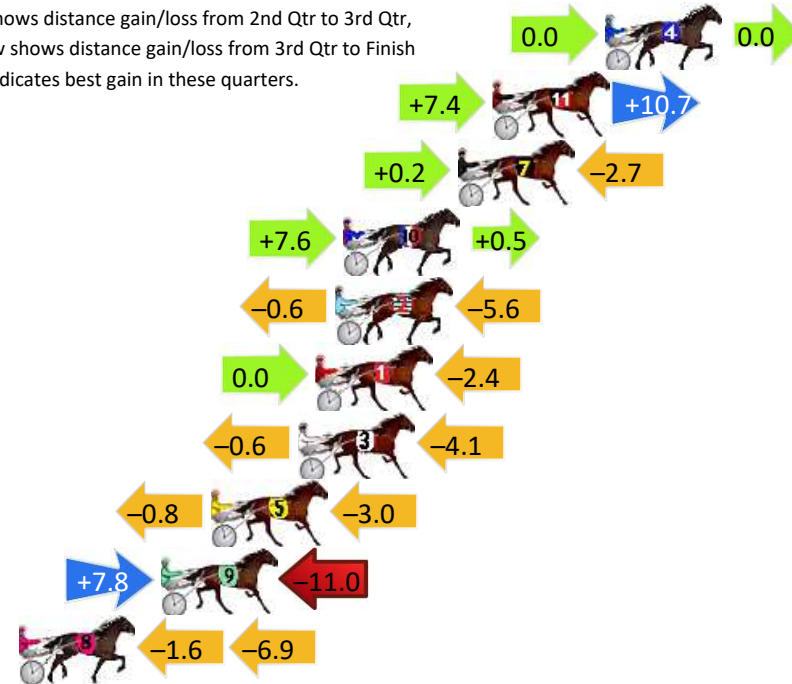

## Finish Position and metres gained

First Arrow shows distance gain/loss from 2nd Qtr to 3rd Qtr, Second Arrow shows distance gain/loss from 3rd Qtr to Finish  
Blue arrow indicates best gain in these quarters.

# Coolamon Race 8 Distance 2210m

Sunday, 5 May 2024

Gross Time: 2:44.60 MileRate: 1:59.90 LeadTime: 45.80s First Qtr: 31.80s Second Qtr: 28.90s Third Qtr: 27.90s Fourth Qtr: 30.20s

DATA TABLE: 800 / 400 Posi's are position from leader and (how wide the horse was at that position)

No	Horse	Plc	Mar	800 Posi	400 Posi	Time	3rd Qtr	4th Qt
4	KETO	1	0.0m	0.0m (0)	0.0m (0)	2:44.60	27.90s	30.20s
11	SPYGLASS	2	4.5m	22.6m (2)	15.2m (2)	2:44.96	27.40s	29.40s
7	BAXTER RED	3	5.9m	3.4m (1)	3.2m (1)	2:45.07	27.88s	30.40s
10	JOHN MCLEAN	4	10.5m	18.6m (2)	11.0m (2)	2:45.43	27.35s	30.16s
2	ROCK OF JOY	5	10.8m	4.6m (0)	5.2m (0)	2:45.45	27.93s	30.62s
1	SCARED STIFF	6	11.6m	9.2m (0)	9.2m (0)	2:45.52	27.89s	30.38s
3	SMOKIN POCKET	7	12.3m	7.6m (1)	8.2m (1)	2:45.57	27.93s	30.51s
5	ARNIES ARMY	8	15.8m	12.0m (1)	12.8m (1)	2:45.85	27.95s	30.43s
9	AMERICAN LEGACY	9	17.8m	14.6m (2)	6.8m (2)	2:46.01	27.31s	31.03s
8	JUST ROLLYOUROWN	10	23.5m	15.0m (0)	16.6m (0)	2:46.46	28.00s	30.72s