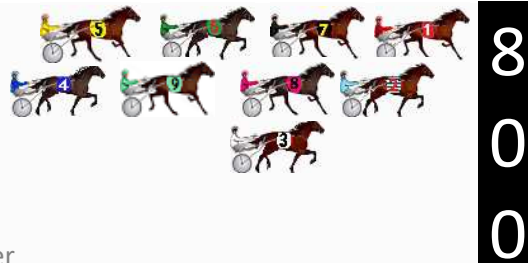

## Finish Position and metres gained

First Arrow shows distance gain/loss from 2nd Qtr to 3rd Qtr, Second Arrow shows distance gain/loss from 3rd Qtr to Finish  
Blue arrow indicates best gain in these quarters.

Visual positions in race at 2nd Quarter

Visual positions in race at 3rd Quarter