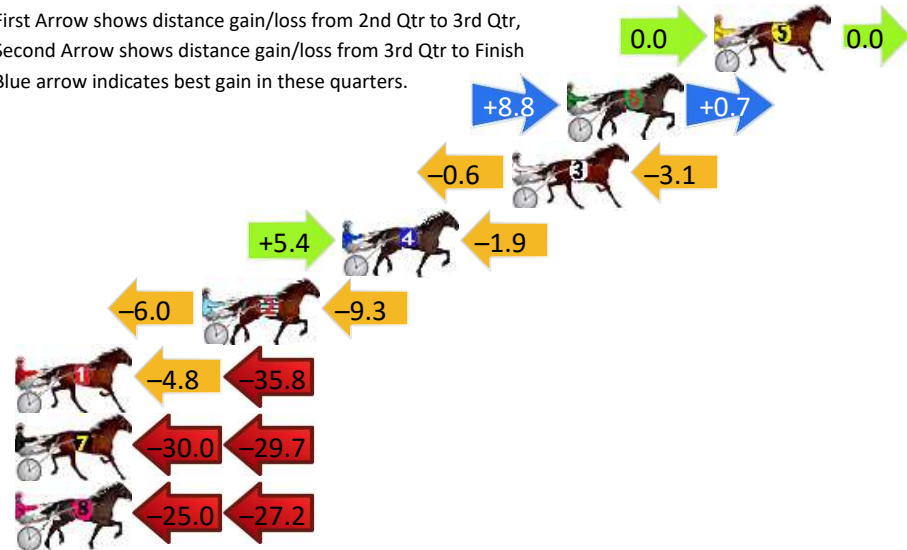

## Finish Position and metres gained

First Arrow shows distance gain/loss from 2nd Qtr to 3rd Qtr, Second Arrow shows distance gain/loss from 3rd Qtr to Finish  
Blue arrow indicates best gain in these quarters.

800

Visual positions in race at 2nd Quarter

400

Visual positions in race at 3rd Quarter

# Coolamon Race 7 Distance 1760m

Sunday, 5 May 2024

Gross Time: 2:07.60 MileRate: 1:56.70 LeadTime: 10.00s First Qtr: 28.10s Second Qtr: 30.40s Third Qtr: 28.90s Fourth Qtr: 30.20s

DATA TABLE: 800 / 400 Posi's are position from leader and (how wide the horse was at that position)