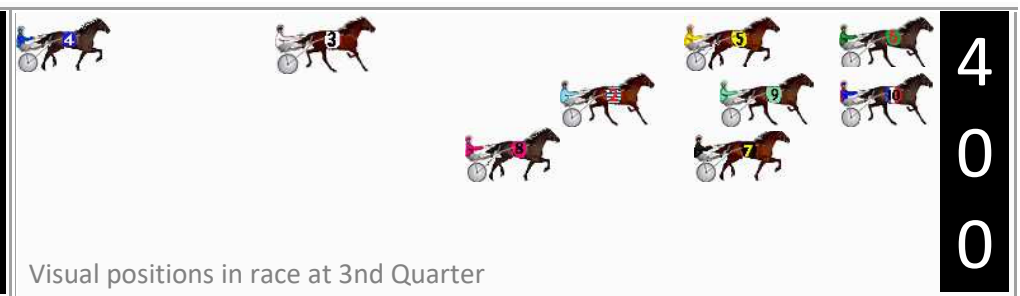

Canberra Race 8 Distance 1770m

Monday, 6 May 2024

Gross Time: 2:15.00 MileRate: 2:02.70 LeadTime: 11.10s First Qtr: 32.10s Second Qtr: 31.80s Third Qtr: 30.60s Fourth Qtr: 29.40s

DATA TABLE: 800 / 400 Posi's are position from leader and (how wide the horse was at that position)

No	Horse	Plc	Mar	800 Posi	400 Posi	Time	3rd Qtr	4th Qt
10	DOWN UNDER EARL	1	0.0m	7.6m (1)	0.0m (1)	2:15.00	30.03s	29.40s
7	ALDEBARAN YAHTZEE	2	0.4m	12.0m (1)	5.8m (2)	2:15.03	30.13s	29.01s
5	MIDNIGHT SECRET	3	5.6m	5.2m (0)	6.2m (0)	2:15.43	30.67s	29.36s
6	TARENDAISE	4	9.8m	0.0m (0)	0.0m (0)	2:15.76	30.61s	30.12s
9	ONAWINGANDAPRA YER	5	17.0m	3.4m (1)	4.8m (1)	2:16.31	30.72s	30.29s
2	SISTER KATIE	6	21.2m	9.6m (0)	11.2m (1)	2:16.63	30.73s	30.13s
3	ILLUSORY FEAT	7	52.0m	14.8m (0)	22.6m (0)	2:19.01	31.23s	31.55s
8	RACING EYES	8	216.9m	17.6m (1)	15.0m (2)	2:31.72	30.71s	44.16s
4	MAJESTIC PHILLY	9	247.2m	180.0m (0)	210.0m (0)	2:34.06	32.89s	32.12s

Finish Position and metres gained

First Arrow shows distance gain/loss from 2nd Qtr to 3rd Qtr, Second Arrow shows distance gain/loss from 3rd Qtr to Finish
Blue arrow indicates best gain in these quarters.