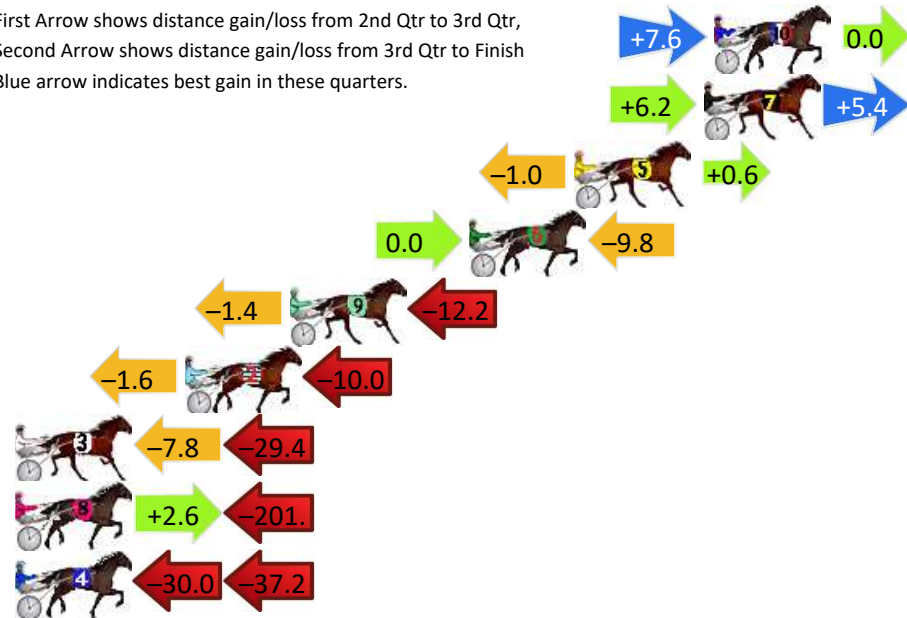

Canberra Race 8 Distance 1770m

Monday, 6 May 2024

Gross Time: 2:15.00 MileRate: 2:02.70 LeadTime: 11.10s First Qtr: 32.10s Second Qtr: 31.80s Third Qtr: 30.60s Fourth Qtr: 29.40s

DATA TABLE: 800 / 400 Posi's are position from leader and (how wide the horse was at that position)

No	Horse	Plc	Mar	800 Posi	400 Posi	Time	3rd Qtr	4th Qt
10	DOWN UNDER EARL	1	0.0m	7.6m (1)	0.0m (1)	2:15.00	30.03s	29.40s
7	ALDEBARAN YAHTZEE	2	0.4m	12.0m (1)	5.8m (2)	2:15.03	30.13s	29.01s
5	MIDNIGHT SECRET	3	5.6m	5.2m (0)	6.2m (0)	2:15.43	30.67s	29.36s
6	TARENDAISE	4	9.8m	0.0m (0)	0.0m (0)	2:15.76	30.61s	30.12s
9	ONAWINGANDAPRA YER	5	17.0m	3.4m (1)	4.8m (1)	2:16.31	30.72s	30.29s
2	SISTER KATIE	6	21.2m	9.6m (0)	11.2m (1)	2:16.63	30.73s	30.13s
3	ILLUSORY FEAT	7	52.0m	14.8m (0)	22.6m (0)	2:19.01	31.23s	31.55s
8	RACING EYES	8	216.9m	17.6m (1)	15.0m (2)	2:31.72	30.71s	44.16s
4	MAJESTIC PHILLY	9	247.2m	180.0m (0)	210.0m (0)	2:34.06	32.89s	32.12s

Finish Position and metres gained

First Arrow shows distance gain/loss from 2nd Qtr to 3rd Qtr, Second Arrow shows distance gain/loss from 3rd Qtr to Finish
Blue arrow indicates best gain in these quarters.