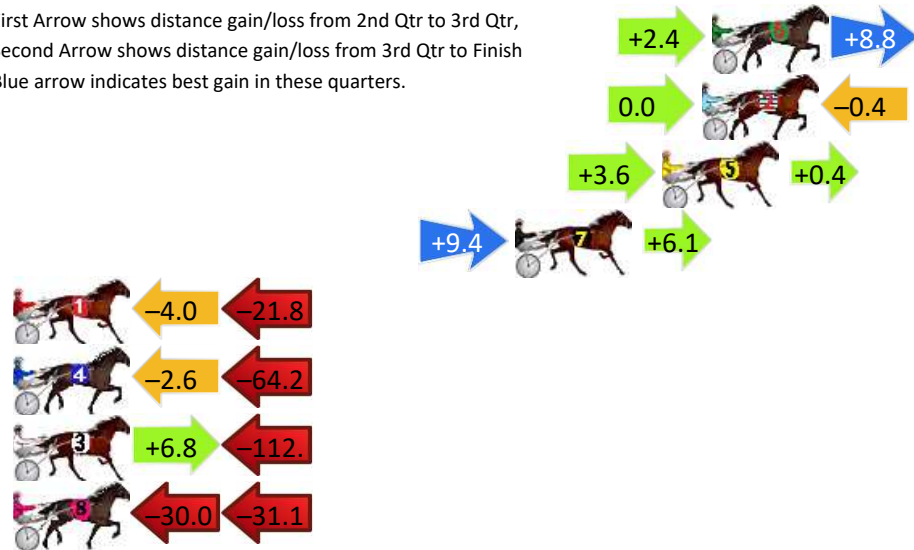

Finish Position and metres gained

First Arrow shows distance gain/loss from 2nd Qtr to 3rd Qtr, Second Arrow shows distance gain/loss from 3rd Qtr to Finish Blue arrow indicates best gain in these quarters.