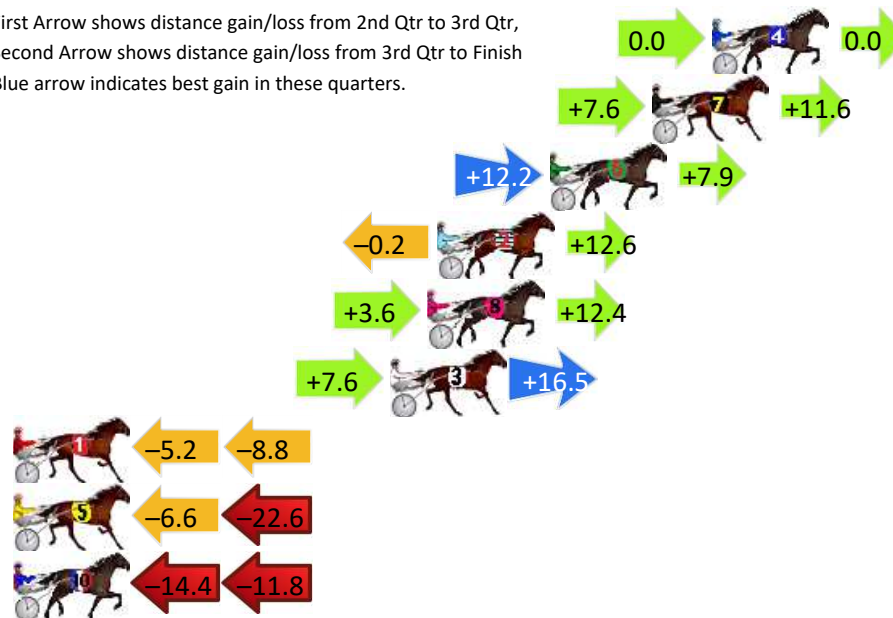

Canberra Race 4 Distance 1770m

Monday, 6 May 2024

Gross Time: 2:09.80 MileRate: 1:58.00 LeadTime: 11.20s First Qtr: 29.60s Second Qtr: 28.50s Third Qtr: 29.50s Fourth Qtr: 31.00s

DATA TABLE: 800 / 400 Posi's are position from leader and (how wide the horse was at that position)

NoHorse	Plc	Mar	800 Posi	400 Posi	Time	3rd Qtr	4th Qt
4 PRINCE LOUIE	1	0.0m	0.0m (0)	0.0m (0)	2:09.80	29.50s	31.00s
7 ALLIYAHS HOPE	2	2.4m	21.6m (0)	14.0m (1)	2:09.99	28.95s	30.11s
6 LARA TIARA	3	6.5m	26.6m (0)	14.4m (2)	2:10.33	28.60s	30.39s
2 SHEZA LENNY	4	11.0m	23.4m (1)	23.6m (2)	2:10.69	29.54s	30.03s
8 WOODLEA BEAVER	5	11.4m	27.4m (1)	23.8m (1)	2:10.72	29.25s	30.04s
3 CANT HEAR YOU	6	12.9m	37.0m (0)	29.4m (0)	2:10.85	28.96s	29.73s
1 TAPANGA MISS	7	30.8m	16.8m (0)	22.0m (0)	2:12.30	29.87s	31.68s
5 SPORTY BANYULA	8	37.2m	8.0m (0)	14.6m (0)	2:12.82	29.95s	32.74s
10 MAJOR JAMANE	9	45.6m	19.4m (1)	33.8m (1)	2:13.50	30.56s	31.91s

Finish Position and metres gained

First Arrow shows distance gain/loss from 2nd Qtr to 3rd Qtr, Second Arrow shows distance gain/loss from 3rd Qtr to Finish
Blue arrow indicates best gain in these quarters.