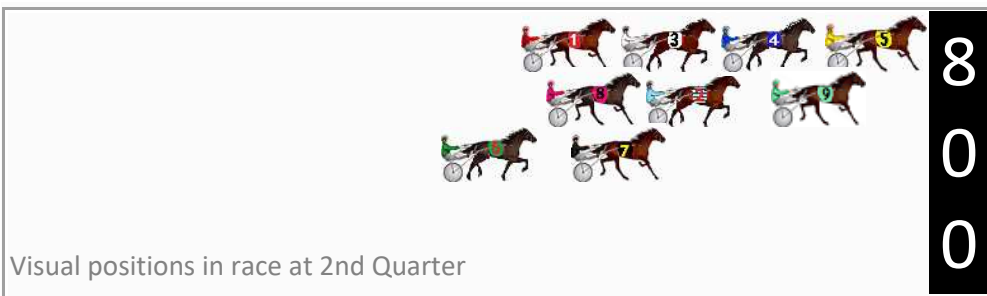

Canberra Race 7 Distance 1770m

Monday, 6 May 2024

Gross Time: 2:13.00 MileRate: 2:00.90 LeadTime: 11.00s First Qtr: 30.40s Second Qtr: 31.40s Third Qtr: 29.80s Fourth Qtr: 30.40s

DATA TABLE: 800 / 400 Posi's are position from leader and (how wide the horse was at that position)

No	Horse	Plc	Mar	800 Posi	400 Posi	Time	3rd Qtr	4th Qt
7	GOODOLBOYSANDBER	1	0.0m	10.2m (2)	2.4m (2)	2:13.00	29.22s	30.22s
3	LOCHART SHARD	2	0.4m	8.2m (0)	8.0m (1)	2:13.03	29.79s	29.83s
9	HEZ ON THE BUZZER	3	0.5m	2.2m (1)	0.0m (1)	2:13.04	29.64s	30.44s
1	CATCHINGCONFIDENCE	4	2.4m	12.2m (0)	8.6m (0)	2:13.19	29.54s	29.93s
4	MARVELLA	5	5.2m	4.2m (0)	4.0m (1)	2:13.41	29.78s	30.49s
8	KNOCKAWARWON	6	5.8m	11.2m (1)	14.0m (2)	2:13.46	30.02s	29.78s
5	BACKINTOWN	7	9.4m	0.0m (0)	0.2m (0)	2:13.75	29.81s	31.10s
6	THE REAL ROCKETMAN	8	11.5m	15.4m (2)	7.8m (2)	2:13.92	29.23s	30.68s
2	STORMY RAIDER	9	26.2m	7.2m (1)	12.6m (1)	2:15.08	30.19s	31.43s

Finish Position and metres gained

First Arrow shows distance gain/loss from 2nd Qtr to 3rd Qtr, Second Arrow shows distance gain/loss from 3rd Qtr to Finish Blue arrow indicates best gain in these quarters.