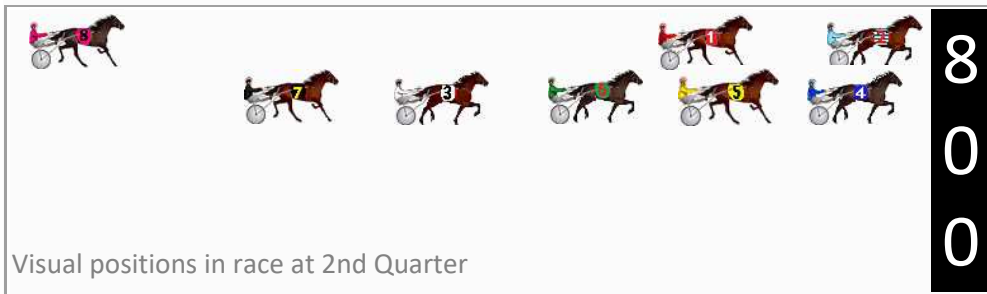

Finish Position and metres gained

First Arrow shows distance gain/loss from 2nd Qtr to 3rd Qtr, Second Arrow shows distance gain/loss from 3rd Qtr to Finish Blue arrow indicates best gain in these quarters.