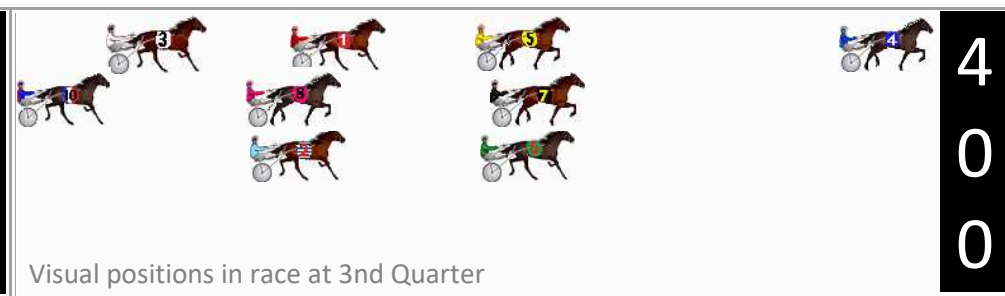

Finish Position and metres gained

First Arrow shows distance gain/loss from 2nd Qtr to 3rd Qtr, Second Arrow shows distance gain/loss from 3rd Qtr to Finish
Blue arrow indicates best gain in these quarters.