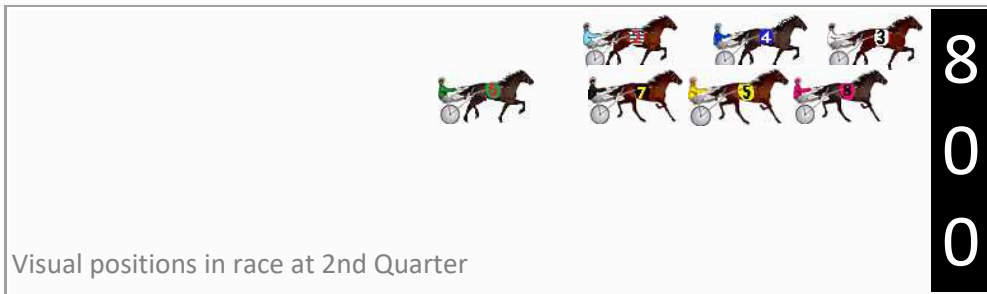

Canberra Race 9 Distance 1770m

Monday, 6 May 2024

Gross Time: 2:10.90 MileRate: 1:59.10 LeadTime: 11.00s First Qtr: 31.70s Second Qtr: 30.30s Third Qtr: 28.80s Fourth Qtr: 29.10s

DATA TABLE: 800 / 400 Posi's are position from leader and (how wide the horse was at that position)

No	Horse	Plc	Mar	800 Posi	400 Posi	Time	3rd Qtr	4th Qt
8	FORCE FULL	1	0.0m	1.4m (1)	0.0m (1)	2:10.90	28.70s	29.10s
3	PENCIL ME IN	2	2.7m	0.0m (0)	1.8m (0)	2:11.11	28.93s	29.17s
7	ROCK STEADY	3	3.5m	9.6m (1)	13.2m (0)	2:11.17	29.06s	28.40s
4	MISTER BRILLANTE	4	16.8m	4.6m (0)	7.2m (0)	2:12.18	28.98s	29.79s
6	THANKS BE TO GOD	5	19.0m	15.6m (1)	20.0m (1)	2:12.35	29.12s	29.03s
5	MACH NINE	6	32.7m	5.6m (1)	9.8m (1)	2:13.40	29.09s	30.76s
2	PEPPA	7	35.9m	9.8m (0)	18.4m (0)	2:13.64	29.41s	30.37s

Finish Position and metres gained

First Arrow shows distance gain/loss from 2nd Qtr to 3rd Qtr, Second Arrow shows distance gain/loss from 3rd Qtr to Finish. Blue arrow indicates best gain in these quarters.

Visual positions in race at 2nd Quarter

Visual positions in race at 3rd Quarter