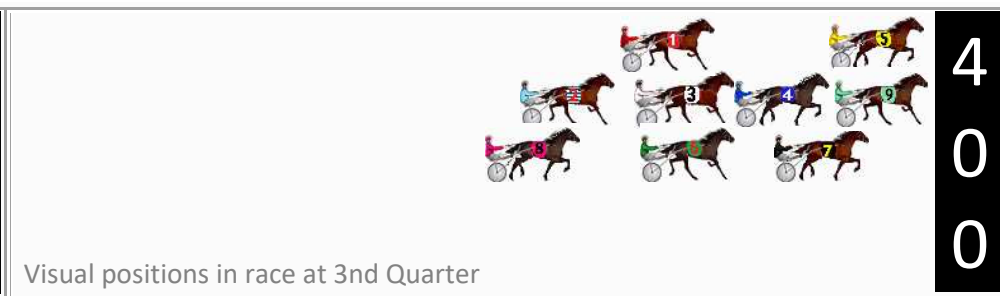

Canberra Race 7 Distance 1770m

Monday, 6 May 2024

Gross Time: 2:13.00 MileRate: 2:00.90 LeadTime: 11.00s First Qtr: 30.40s Second Qtr: 31.40s Third Qtr: 29.80s Fourth Qtr: 30.40s

DATA TABLE: 800 / 400 Posi's are position from leader and (how wide the horse was at that position)

No	Horse	Plc	Mar	800 Posi	400 Posi	Time	3rd Qtr	4th Qt
7	GOODOLBOYSANDBER	1	0.0m	10.2m (2)	2.4m (2)	2:13.00	29.22s	30.22s
3	LOCHART SHARD	2	0.4m	8.2m (0)	8.0m (1)	2:13.03	29.79s	29.83s
9	HEZ ON THE BUZZER	3	0.5m	2.2m (1)	0.0m (1)	2:13.04	29.64s	30.44s
1	CATCHINGCONFIDENCE	4	2.4m	12.2m (0)	8.6m (0)	2:13.19	29.54s	29.93s
4	MARVELLA	5	5.2m	4.2m (0)	4.0m (1)	2:13.41	29.78s	30.49s
8	KNOCKAWARWON	6	5.8m	11.2m (1)	14.0m (2)	2:13.46	30.02s	29.78s
5	BACKINTOWN	7	9.4m	0.0m (0)	0.2m (0)	2:13.75	29.81s	31.10s
6	THE REAL ROCKETMAN	8	11.5m	15.4m (2)	7.8m (2)	2:13.92	29.23s	30.68s
2	STORMY RAIDER	9	26.2m	7.2m (1)	12.6m (1)	2:15.08	30.19s	31.43s

Finish Position and metres gained

First Arrow shows distance gain/loss from 2nd Qtr to 3rd Qtr, Second Arrow shows distance gain/loss from 3rd Qtr to Finish Blue arrow indicates best gain in these quarters.