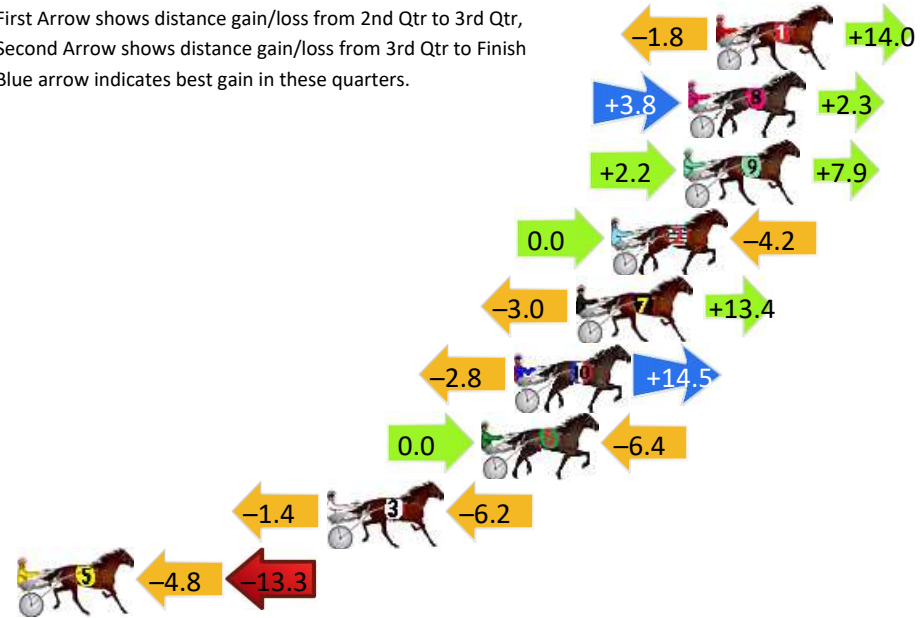

Finish Position and metres gained

First Arrow shows distance gain/loss from 2nd Qtr to 3rd Qtr, Second Arrow shows distance gain/loss from 3rd Qtr to Finish
Blue arrow indicates best gain in these quarters.

DATA TABLE: 800 / 400 Posi's are position from leader and (how wide the horse was at that position)

No	Horse	Plc	Mar	800 Posi	400 Posi	Time	3rd Qtr	4th Qt
1	RED ROCK	1	0.0m	12.2m (0)	14.0m (2)	2:12.50	30.15s	29.73s
8	WHERE BACK	2	1.1m	7.2m (1)	3.4m (2)	2:12.59	29.72s	30.62s
9	SHE WHO DARES	3	1.3m	11.4m (1)	9.2m (2)	2:12.60	29.84s	30.20s
2	MORRIS BROWN	4	4.2m	0.0m (0)	0.0m (0)	2:12.84	30.00s	31.12s
7	BULLI BELLE	5	5.6m	16.0m (0)	19.0m (1)	2:12.95	30.24s	29.77s
10	NIFTY SCHOOBEE	6	8.1m	19.8m (0)	22.6m (0)	2:13.15	30.23s	29.69s
6	MILLWOOD GRACE	7	9.4m	3.0m (1)	3.0m (1)	2:13.26	29.99s	31.29s
3	MISS BALLET	8	15.6m	8.0m (0)	9.4m (1)	2:13.76	30.10s	31.27s
5	NONEWS IS GOODNEWS	9	33.9m	15.8m (1)	20.6m (2)	2:15.23	30.35s	31.82s

Finish Position and metres gained

First Arrow shows distance gain/loss from 2nd Qtr to 3rd Qtr, Second Arrow shows distance gain/loss from 3rd Qtr to Finish. Blue arrow indicates best gain in these quarters.