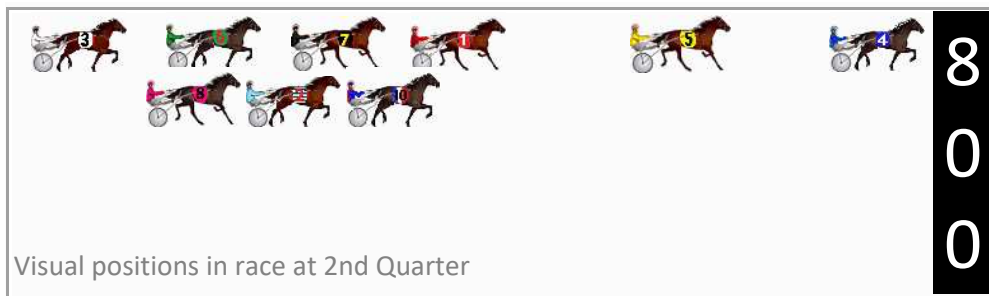

NoHorse	Plc	Mar	800 Posi	400 Posi	Time	3rd Qtr	4th Qt
4 PRINCE LOUIE	1	0.0m	0.0m (0)	0.0m (0)	2:09.80	29.50s	31.00s
7 ALLIYAHS HOPE	2	2.4m	21.6m (0)	14.0m (1)	2:09.99	28.95s	30.11s
6 LARA TIARA	3	6.5m	26.6m (0)	14.4m (2)	2:10.33	28.60s	30.39s
2 SHEZA LENNY	4	11.0m	23.4m (1)	23.6m (2)	2:10.69	29.54s	30.03s
8 WOODLEA BEAVER	5	11.4m	27.4m (1)	23.8m (1)	2:10.72	29.25s	30.04s
3 CANT HEAR YOU	6	12.9m	37.0m (0)	29.4m (0)	2:10.85	28.96s	29.73s
1 TAPANGA MISS	7	30.8m	16.8m (0)	22.0m (0)	2:12.30	29.87s	31.68s
5 SPORTY BANYULA	8	37.2m	8.0m (0)	14.6m (0)	2:12.82	29.95s	32.74s
10 MAJOR JAMANE	9	45.6m	19.4m (1)	33.8m (1)	2:13.50	30.56s	31.91s

Finish Position and metres gained

First Arrow shows distance gain/loss from 2nd Qtr to 3rd Qtr, Second Arrow shows distance gain/loss from 3rd Qtr to Finish
Blue arrow indicates best gain in these quarters.