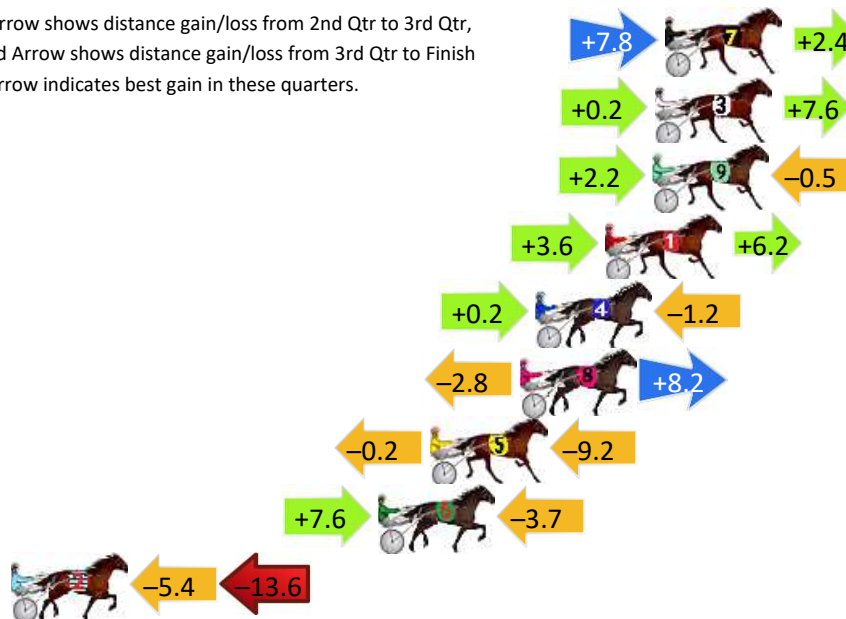

Canberra Race 7 Distance 1770m

Monday, 6 May 2024

Gross Time: 2:13.00 MileRate: 2:00.90 LeadTime: 11.00s First Qtr: 30.40s Second Qtr: 31.40s Third Qtr: 29.80s Fourth Qtr: 30.40s

DATA TABLE: 800 / 400 Posi's are position from leader and (how wide the horse was at that position)

No	Horse	Plc	Mar	800 Posi	400 Posi	Time	3rd Qtr	4th Qt
7	GOODOLBOYSANDBER	1	0.0m	10.2m (2)	2.4m (2)	2:13.00	29.22s	30.22s
3	LOCHART SHARD	2	0.4m	8.2m (0)	8.0m (1)	2:13.03	29.79s	29.83s
9	HEZ ON THE BUZZER	3	0.5m	2.2m (1)	0.0m (1)	2:13.04	29.64s	30.44s
1	CATCHINGCONFIDENCE	4	2.4m	12.2m (0)	8.6m (0)	2:13.19	29.54s	29.93s
4	MARVELLA	5	5.2m	4.2m (0)	4.0m (1)	2:13.41	29.78s	30.49s
8	KNOCKAWARWON	6	5.8m	11.2m (1)	14.0m (2)	2:13.46	30.02s	29.78s
5	BACKINTOWN	7	9.4m	0.0m (0)	0.2m (0)	2:13.75	29.81s	31.10s
6	THE REAL ROCKETMAN	8	11.5m	15.4m (2)	7.8m (2)	2:13.92	29.23s	30.68s
2	STORMY RAIDER	9	26.2m	7.2m (1)	12.6m (1)	2:15.08	30.19s	31.43s

Finish Position and metres gained

First Arrow shows distance gain/loss from 2nd Qtr to 3rd Qtr, Second Arrow shows distance gain/loss from 3rd Qtr to Finish Blue arrow indicates best gain in these quarters.