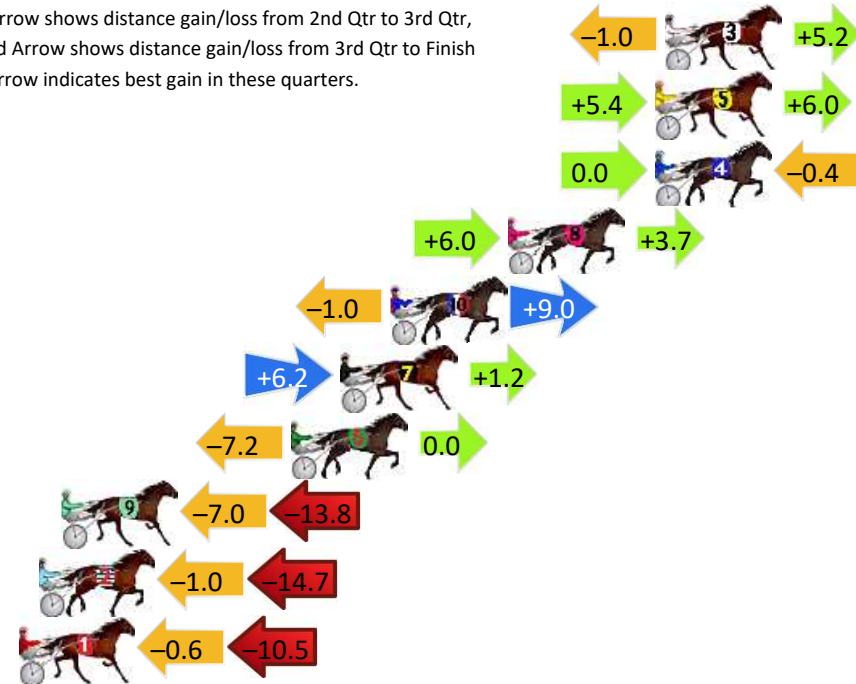

Finish Position and metres gained

First Arrow shows distance gain/loss from 2nd Qtr to 3rd Qtr, Second Arrow shows distance gain/loss from 3rd Qtr to Finish Blue arrow indicates best gain in these quarters.