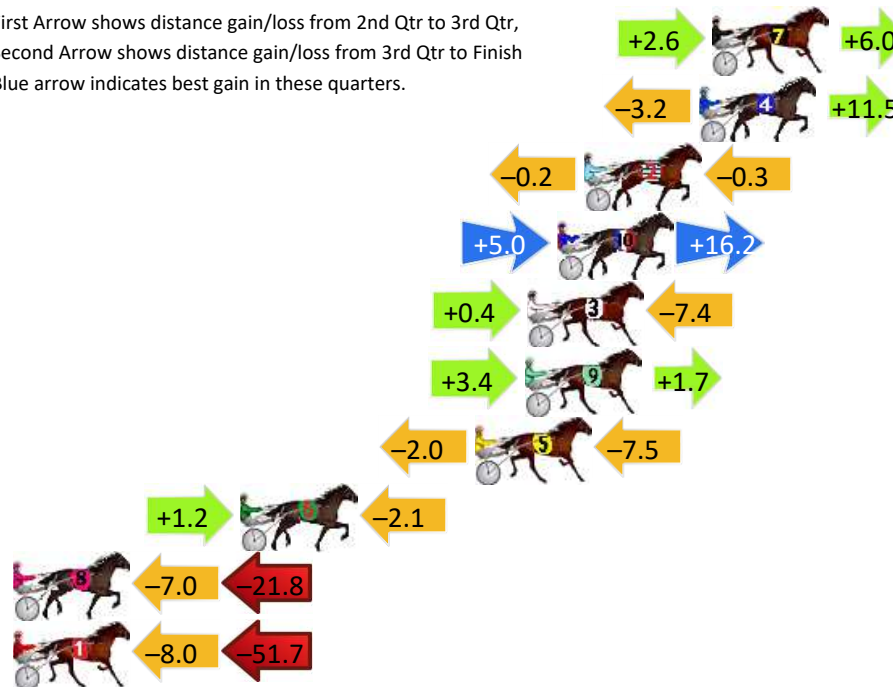

Finish Position and metres gained

First Arrow shows distance gain/loss from 2nd Qtr to 3rd Qtr, Second Arrow shows distance gain/loss from 3rd Qtr to Finish
Blue arrow indicates best gain in these quarters.

Canberra Race 5 Distance 1770m

Monday, 6 May 2024

Gross Time: 2:12.60 MileRate: 2:00.60 LeadTime: 11.30s First Qtr: 29.20s Second Qtr: 30.80s Third Qtr: 30.10s Fourth Qtr: 31.20s

DATA TABLE: 800 / 400 Posi's are position from leader and (how wide the horse was at that position)