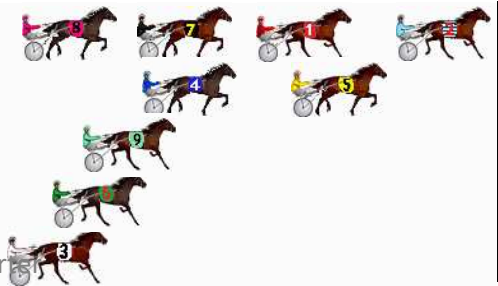

400

Visual positions in race at 3rd Quarter