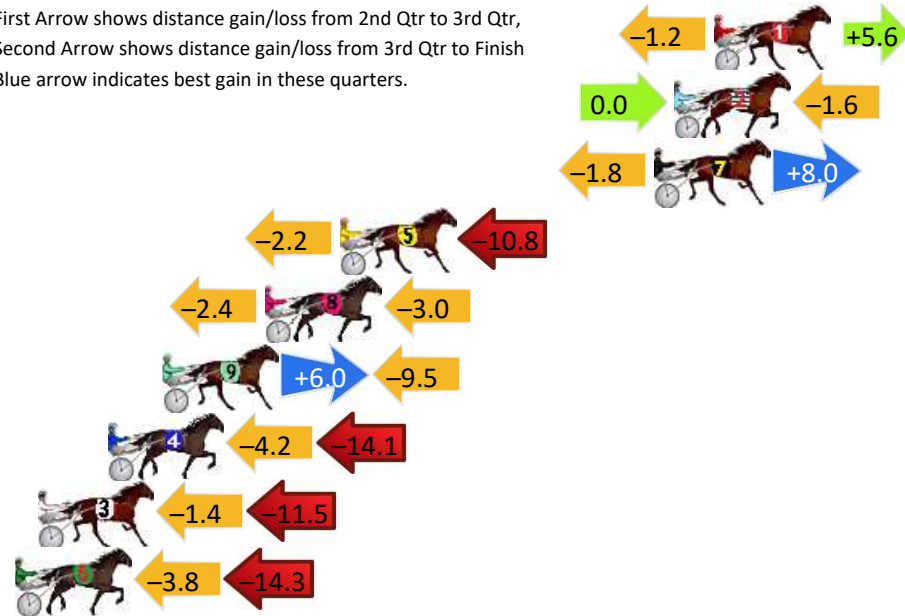

Finish Position and metres gained

First Arrow shows distance gain/loss from 2nd Qtr to 3rd Qtr, Second Arrow shows distance gain/loss from 3rd Qtr to Finish
Blue arrow indicates best gain in these quarters.

Visual positions in race at 2nd Quarter

800

Visual positions in race at 3rd Quarter

400

Canberra Race 6 Distance 2170m

Monday, 6 May 2024

Gross Time: 2:41.50 MileRate: 1:59.80 LeadTime: 41.40s First Qtr: 32.30s Second Qtr: 30.30s Third Qtr: 29.10s Fourth Qtr: 28.40s

DATA TABLE: 800 / 400 Posi's are position from leader and (how wide the horse was at that position)

No	Horse	Plc	Mar	800 Posi	400 Posi	Time	3rd Qtr	4th Qt
1	ALABAMA LIONESS	1	0.0m	4.4m (0)	5.6m (0)	2:41.50	29.18s	28.00s
2	SPORTS NARRATOR	2	1.6m	0.0m (0)	0.0m (0)	2:41.62	29.10s	28.51s
7	THE EX HORSEIST	3	2.4m	8.6m (0)	10.4m (0)	2:41.68	29.22s	27.84s
5	SIX AGAIN	4	15.0m	2.0m (1)	4.2m (1)	2:42.62	29.27s	29.16s
8	SPIRIT AND SOUL	5	18.0m	12.6m (0)	15.0m (0)	2:42.84	29.27s	28.61s
9	ARENA QUEEN	6	22.1m	18.6m (1)	12.6m (2)	2:43.15	28.68s	29.07s
4	DAT LOVELY	7	24.3m	6.0m (1)	10.2m (1)	2:43.31	29.41s	29.40s
3	ZEN MASTER	8	27.1m	14.2m (1)	15.6m (4)	2:43.52	29.21s	29.21s
6	JEKAMIAS	9	28.1m	10.0m (1)	13.8m (3)	2:43.60	29.38s	29.41s

Finish Position and metres gained

First Arrow shows distance gain/loss from 2nd Qtr to 3rd Qtr, Second Arrow shows distance gain/loss from 3rd Qtr to Finish. Blue arrow indicates best gain in these quarters.