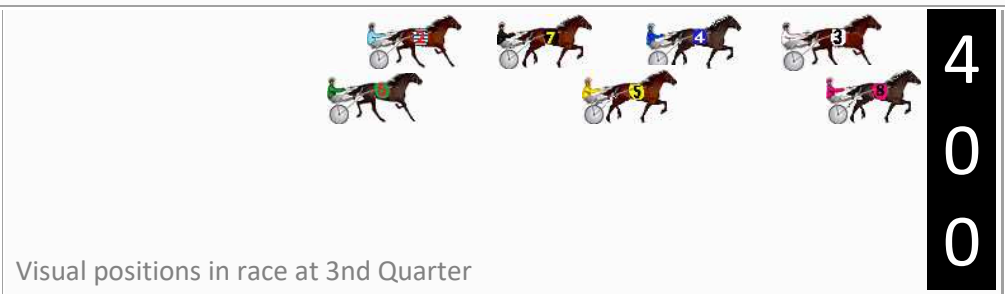

Canberra Race 9 Distance 1770m

Monday, 6 May 2024

Gross Time: 2:10.90 MileRate: 1:59.10 LeadTime: 11.00s First Qtr: 31.70s Second Qtr: 30.30s Third Qtr: 28.80s Fourth Qtr: 29.10s

DATA TABLE: 800 / 400 Posi's are position from leader and (how wide the horse was at that position)

No	Horse	Plc	Mar	800 Posi	400 Posi	Time	3rd Qtr	4th Qt
8	FORCE FULL	1	0.0m	1.4m (1)	0.0m (1)	2:10.90	28.70s	29.10s
3	PENCIL ME IN	2	2.7m	0.0m (0)	1.8m (0)	2:11.11	28.93s	29.17s
7	ROCK STEADY	3	3.5m	9.6m (1)	13.2m (0)	2:11.17	29.06s	28.40s
4	MISTER BRILLANTE	4	16.8m	4.6m (0)	7.2m (0)	2:12.18	28.98s	29.79s
6	THANKS BE TO GOD	5	19.0m	15.6m (1)	20.0m (1)	2:12.35	29.12s	29.03s
5	MACH NINE	6	32.7m	5.6m (1)	9.8m (1)	2:13.40	29.09s	30.76s
2	PEPPA	7	35.9m	9.8m (0)	18.4m (0)	2:13.64	29.41s	30.37s

Finish Position and metres gained

First Arrow shows distance gain/loss from 2nd Qtr to 3rd Qtr, Second Arrow shows distance gain/loss from 3rd Qtr to Finish. Blue arrow indicates best gain in these quarters.

Visual positions in race at 3rd Quarter