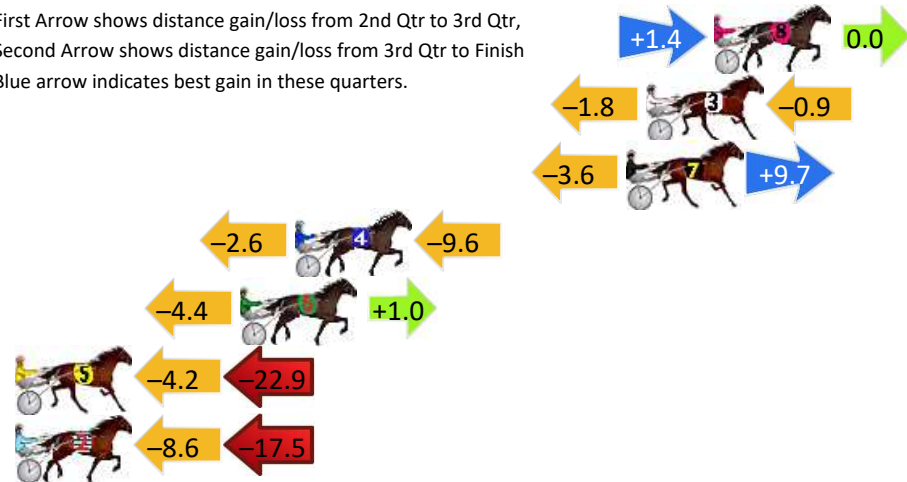

No	Horse	Plc	Mar	800 Posi	400 Posi	Time	3rd Qtr	4th Qt
10	DOWN UNDER EARL	1	0.0m	7.6m (1)	0.0m (1)	2:15.00	30.03s	29.40s
7	ALDEBARAN YAHTZEE	2	0.4m	12.0m (1)	5.8m (2)	2:15.03	30.13s	29.01s
5	MIDNIGHT SECRET	3	5.6m	5.2m (0)	6.2m (0)	2:15.43	30.67s	29.36s
6	TARENDAISE	4	9.8m	0.0m (0)	0.0m (0)	2:15.76	30.61s	30.12s
9	ONAWINGANDAPRA YER	5	17.0m	3.4m (1)	4.8m (1)	2:16.31	30.72s	30.29s
2	SISTER KATIE	6	21.2m	9.6m (0)	11.2m (1)	2:16.63	30.73s	30.13s
3	ILLUSORY FEAT	7	52.0m	14.8m (0)	22.6m (0)	2:19.01	31.23s	31.55s
8	RACING EYES	8	216.9m	17.6m (1)	15.0m (2)	2:31.72	30.71s	44.16s
4	MAJESTIC PHILLY	9	247.2m	180.0m (0)	210.0m (0)	2:34.06	32.89s	32.12s

Finish Position and metres gained

First Arrow shows distance gain/loss from 2nd Qtr to 3rd Qtr, Second Arrow shows distance gain/loss from 3rd Qtr to Finish
Blue arrow indicates best gain in these quarters.

Canberra Race 9 Distance 1770m

Monday, 6 May 2024

Gross Time: 2:10.90 MileRate: 1:59.10 LeadTime: 11.00s First Qtr: 31.70s Second Qtr: 30.30s Third Qtr: 28.80s Fourth Qtr: 29.10s

DATA TABLE: 800 / 400 Posi's are position from leader and (how wide the horse was at that position)

Finish Position and metres gained

First Arrow shows distance gain/loss from 2nd Qtr to 3rd Qtr, Second Arrow shows distance gain/loss from 3rd Qtr to Finish. Blue arrow indicates best gain in these quarters.