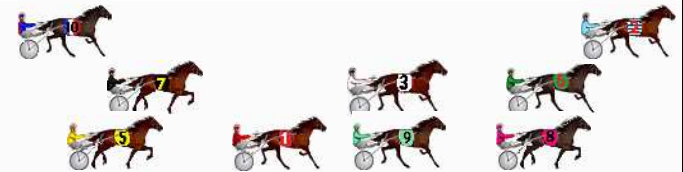

400

Visual positions in race at 3rd Quarter

Powered by

PJ Harness Analyser

Sectional Analysis Software

Not just form | Free Trial

www.facebook.com/PJHarnessRacing

RISE Digital, Harness Racing Australia nor the provider accepts any responsibility for the completeness or accuracy of any of the information contained herein, and makes no representations about its suitability for any particular purpose. Users should make their own judgements about those matters and/or seek independent advice. You assume all risks associated with use of data provided on this page