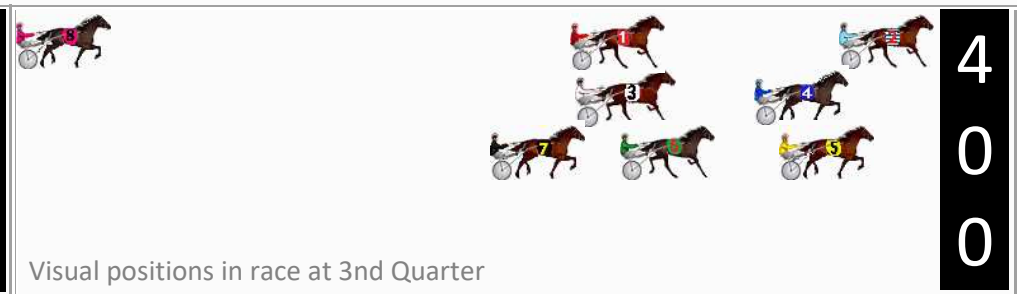

Finish Position and metres gained

First Arrow shows distance gain/loss from 2nd Qtr to 3rd Qtr, Second Arrow shows distance gain/loss from 3rd Qtr to Finish Blue arrow indicates best gain in these quarters.