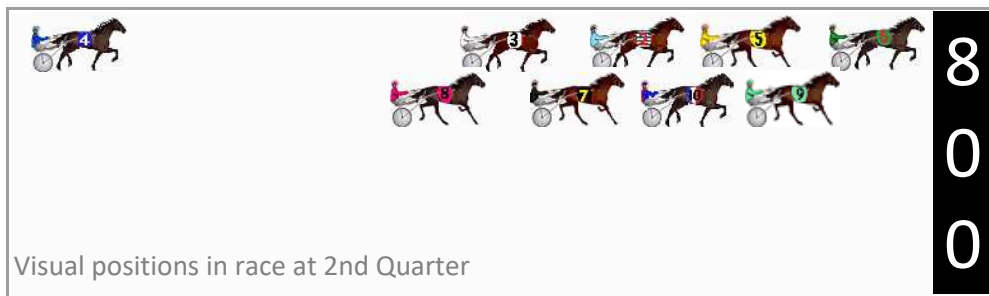

Canberra Race 8 Distance 1770m

Monday, 6 May 2024

Gross Time: 2:15.00 MileRate: 2:02.70 LeadTime: 11.10s First Qtr: 32.10s Second Qtr: 31.80s Third Qtr: 30.60s Fourth Qtr: 29.40s

DATA TABLE: 800 / 400 Posi's are position from leader and (how wide the horse was at that position)

No	Horse	Plc	Mar	800 Posi	400 Posi	Time	3rd Qtr	4th Qt
10	DOWN UNDER EARL	1	0.0m	7.6m (1)	0.0m (1)	2:15.00	30.03s	29.40s
7	ALDEBARAN YAHTZEE	2	0.4m	12.0m (1)	5.8m (2)	2:15.03	30.13s	29.01s
5	MIDNIGHT SECRET	3	5.6m	5.2m (0)	6.2m (0)	2:15.43	30.67s	29.36s
6	TARENDAISE	4	9.8m	0.0m (0)	0.0m (0)	2:15.76	30.61s	30.12s
9	ONAWINGANDAPRA YER	5	17.0m	3.4m (1)	4.8m (1)	2:16.31	30.72s	30.29s
2	SISTER KATIE	6	21.2m	9.6m (0)	11.2m (1)	2:16.63	30.73s	30.13s
3	ILLUSORY FEAT	7	52.0m	14.8m (0)	22.6m (0)	2:19.01	31.23s	31.55s
8	RACING EYES	8	216.9m	17.6m (1)	15.0m (2)	2:31.72	30.71s	44.16s
4	MAJESTIC PHILLY	9	247.2m	180.0m (0)	210.0m (0)	2:34.06	32.89s	32.12s

Finish Position and metres gained

First Arrow shows distance gain/loss from 2nd Qtr to 3rd Qtr, Second Arrow shows distance gain/loss from 3rd Qtr to Finish
Blue arrow indicates best gain in these quarters.