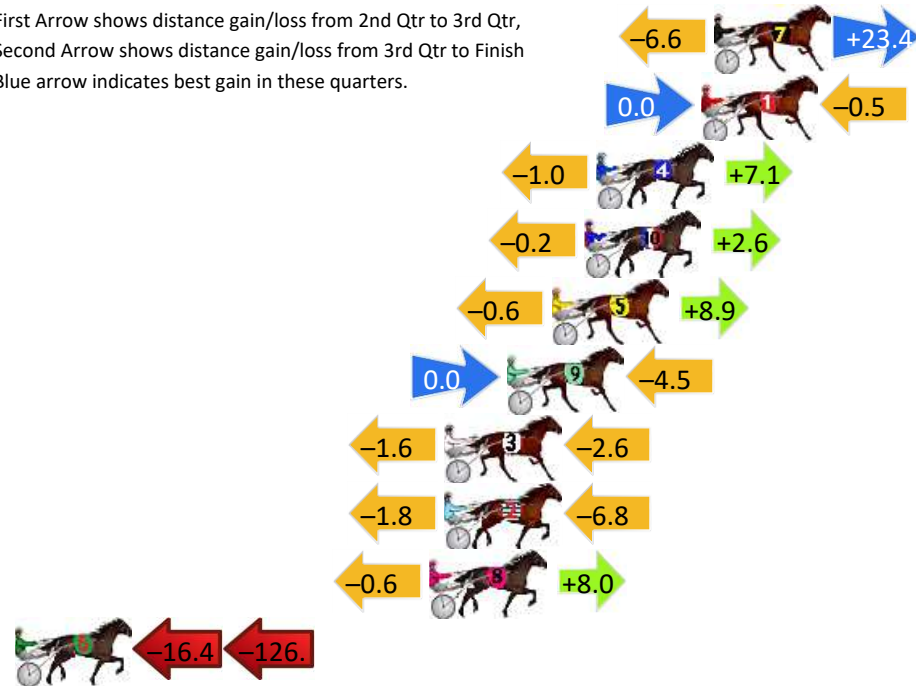

Finish Position and metres gained

First Arrow shows distance gain/loss from 2nd Qtr to 3rd Qtr, Second Arrow shows distance gain/loss from 3rd Qtr to Finish. Blue arrow indicates best gain in these quarters.

800

Visual positions in race at 2nd Quarter

400

Visual positions in race at 3rd Quarter

Newcastle Race 6 Distance 1609m

Monday, 6 May 2024

Gross Time: 1:58.20 MileRate: 1:58.20 LeadTime: 0.00s First Qtr: 28.20s Second Qtr: 30.50s Third Qtr: 29.30s Fourth Qtr: 30.20s

DATA TABLE: 800 / 400 Posi's are position from leader and (how wide the horse was at that position)

No	Horse	Plc	Mar	800 Posi	400 Posi	Time	3rd Qtr	4th Qt
7	SILVER LADY	1	0.0m	16.8m (0)	23.4m (1)	1:58.20	29.81s	28.44s
1	GROSESTAR	2	0.5m	0.0m (0)	0.0m (0)	1:58.24	29.30s	30.24s
4	BULLDOG BRAWLER	3	4.7m	10.8m (1)	11.8m (1)	1:58.57	29.38s	29.67s
10	MY ULTIMATE MAJOR	4	5.2m	7.6m (0)	7.8m (0)	1:58.61	29.32s	30.00s
5	KNIGHT WALKER	5	6.5m	14.8m (1)	15.4m (0)	1:58.71	29.35s	29.53s
9	JUST WON MORE	6	8.3m	3.8m (0)	3.8m (0)	1:58.86	29.29s	30.54s
3	SKY DIAMOND	7	10.8m	6.6m (1)	8.2m (1)	1:59.05	29.42s	30.40s
2	GLITTER STRIP	8	10.8m	2.2m (1)	4.0m (1)	1:59.05	29.43s	30.71s
8	CLOUDIN UP	9	11.4m	18.8m (1)	19.4m (0)	1:59.10	29.35s	29.60s
6	WYATTFLYNN	10	155.5m	12.4m (0)	28.8m (0)	2:10.50	30.37s	39.71s