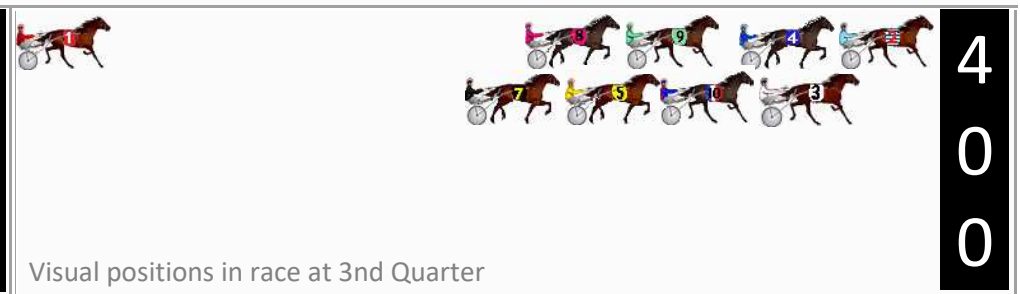

Finish Position and metres gained

First Arrow shows distance gain/loss from 2nd Qtr to 3rd Qtr, Second Arrow shows distance gain/loss from 3rd Qtr to Finish
Blue arrow indicates best gain in these quarters.

800

Visual positions in race at 2nd Quarter

400

Visual positions in race at 3rd Quarter

Newcastle Race 4 Distance 1609m

Monday, 6 May 2024

Gross Time: 1:57.00 MileRate: 1:57.00 LeadTime: 0.00s First Qtr: 26.90s Second Qtr: 31.40s Third Qtr: 29.20s Fourth Qtr: 29.50s

DATA TABLE: 800 / 400 Posi's are position from leader and (how wide the horse was at that position)

No	Horse	Plc	Mar	800 Posi	400 Posi	Time	3rd Qtr	4th Qt
7	NITRO DANNY	1	0.0m	18.6m (1)	15.0m (1)	1:57.00	28.94s	28.40s
4	DRAKAINA	2	0.8m	4.0m (0)	4.0m (0)	1:57.06	29.20s	29.27s
10	SHEZA REBEL	3	2.6m	10.4m (1)	7.2m (1)	1:57.20	28.97s	29.16s
9	ROSES ARE BEST	4	12.4m	8.6m (0)	8.6m (0)	1:57.96	29.20s	29.78s
2	LUVABEERWITHJOHNNY	5	19.5m	0.0m (0)	0.0m (0)	1:58.51	29.19s	30.93s
3	ART OF RHYTHM	6	19.8m	6.6m (1)	3.2m (1)	1:58.53	28.95s	30.72s
8	MAKO MONDO	7	20.2m	12.6m (0)	12.6m (0)	1:58.56	29.20s	30.06s
5	MADAMS PEARL	8	21.5m	14.4m (1)	11.0m (1)	1:58.66	28.95s	30.27s
1	REVELATION	9	152.2m	80.0m (0)	115.0m (0)	2:08.77	31.74s	32.23s

Finish Position and metres gained

First Arrow shows distance gain/loss from 2nd Qtr to 3rd Qtr, Second Arrow shows distance gain/loss from 3rd Qtr to Finish. Blue arrow indicates best gain in these quarters.