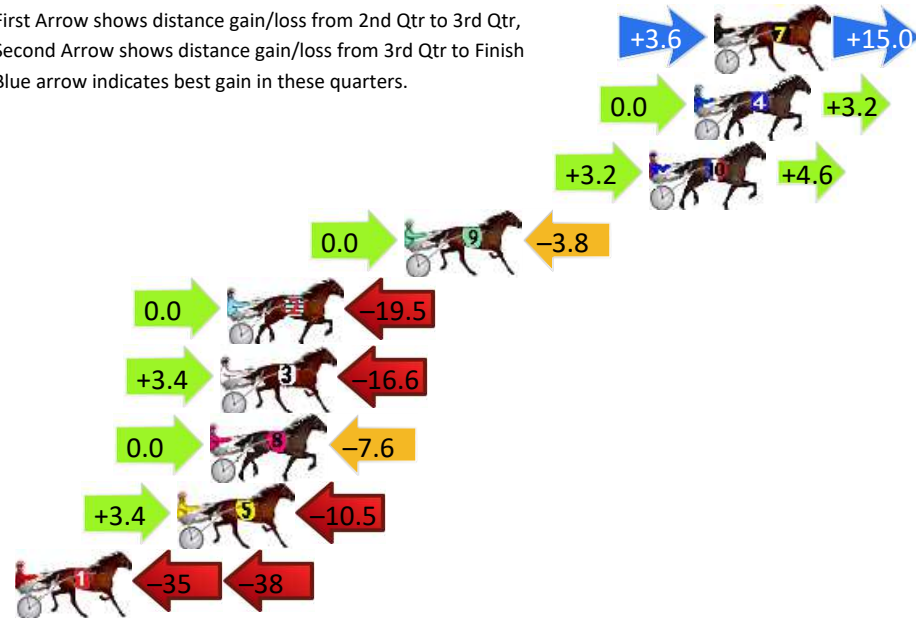

Finish Position and metres gained

First Arrow shows distance gain/loss from 2nd Qtr to 3rd Qtr, Second Arrow shows distance gain/loss from 3rd Qtr to Finish
Blue arrow indicates best gain in these quarters.

800

Visual positions in race at 2nd Quarter

400

Visual positions in race at 3rd Quarter

Newcastle Race 4 Distance 1609m

Monday, 6 May 2024

Gross Time: 1:57.00 MileRate: 1:57.00 LeadTime: 0.00s First Qtr: 26.90s Second Qtr: 31.40s Third Qtr: 29.20s Fourth Qtr: 29.50s

DATA TABLE: 800 / 400 Posi's are position from leader and (how wide the horse was at that position)

No	Horse	Plc	Mar	800 Posi	400 Posi	Time	3rd Qtr	4th Qt
7	NITRO DANNY	1	0.0m	18.6m (1)	15.0m (1)	1:57.00	28.94s	28.40s
4	DRAKAINA	2	0.8m	4.0m (0)	4.0m (0)	1:57.06	29.20s	29.27s
10	SHEZA REBEL	3	2.6m	10.4m (1)	7.2m (1)	1:57.20	28.97s	29.16s
9	ROSES ARE BEST	4	12.4m	8.6m (0)	8.6m (0)	1:57.96	29.20s	29.78s
2	LUVABEERWITHJOHNNY	5	19.5m	0.0m (0)	0.0m (0)	1:58.51	29.19s	30.93s
3	ART OF RHYTHM	6	19.8m	6.6m (1)	3.2m (1)	1:58.53	28.95s	30.72s
8	MAKO MONDO	7	20.2m	12.6m (0)	12.6m (0)	1:58.56	29.20s	30.06s
5	MADAMS PEARL	8	21.5m	14.4m (1)	11.0m (1)	1:58.66	28.95s	30.27s
1	REVELATION	9	152.2m	80.0m (0)	115.0m (0)	2:08.77	31.74s	32.23s

Finish Position and metres gained

First Arrow shows distance gain/loss from 2nd Qtr to 3rd Qtr, Second Arrow shows distance gain/loss from 3rd Qtr to Finish. Blue arrow indicates best gain in these quarters.