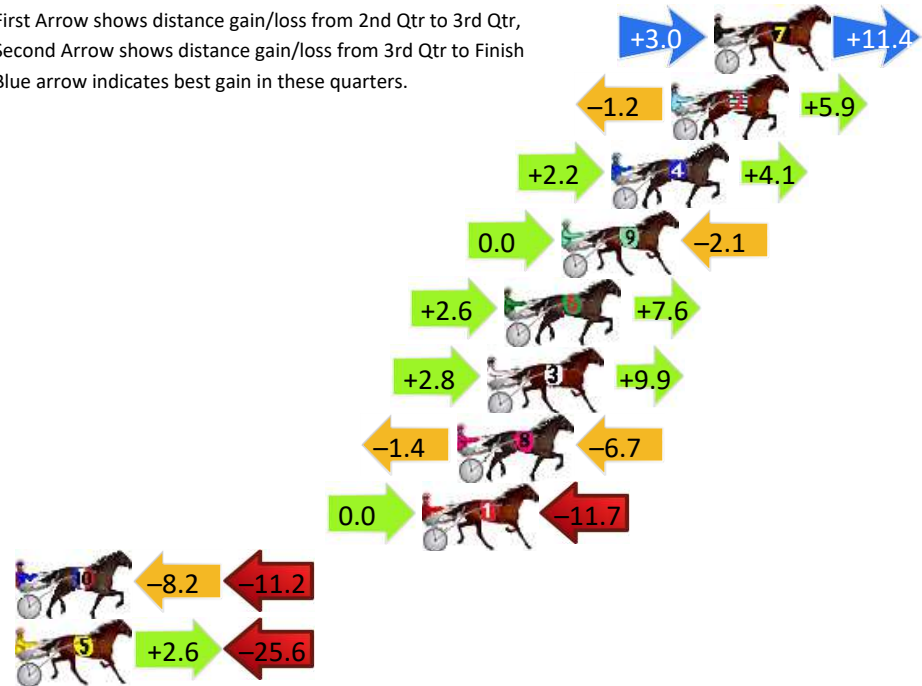

Finish Position and metres gained

First Arrow shows distance gain/loss from 2nd Qtr to 3rd Qtr, Second Arrow shows distance gain/loss from 3rd Qtr to Finish
Blue arrow indicates best gain in these quarters.

DATA TABLE: 800 / 400 Posi's are position from leader and (how wide the horse was at that position)

No	Horse	Plc	Mar	800 Posi	400 Posi	Time	3rd Qtr	4th Qt
7	MERCURIUS	1	0.0m	14.4m (1)	11.4m (1)	1:57.80	29.59s	29.73s
2	SUNDAY SESH	2	1.7m	6.4m (1)	7.6m (1)	1:57.94	29.90s	30.15s
4	DOUBLE LINES	3	4.1m	10.4m (1)	8.2m (0)	1:58.13	29.64s	30.29s
9	GLENFRANKIE	4	6.1m	4.0m (0)	4.0m (0)	1:58.29	29.80s	30.76s
6	TOP THE ACE	5	8.4m	18.6m (1)	16.0m (1)	1:58.47	29.61s	30.02s
3	GENTLE GIANT	6	9.1m	21.8m (2)	19.0m (2)	1:58.53	29.60s	29.85s
8	BREXITT	7	10.3m	2.2m (1)	3.6m (1)	1:58.62	29.90s	31.11s
1	ROBYN TAYLOR	8	11.7m	0.0m (0)	0.0m (0)	1:58.74	29.79s	31.49s
10	FEELING LUCKY	9	33.4m	14.0m (0)	22.2m (0)	2:00.47	30.40s	31.45s
5	SULTAN FELLA	10	38.4m	15.4m (0)	12.8m (0)	2:00.87	29.58s	32.55s