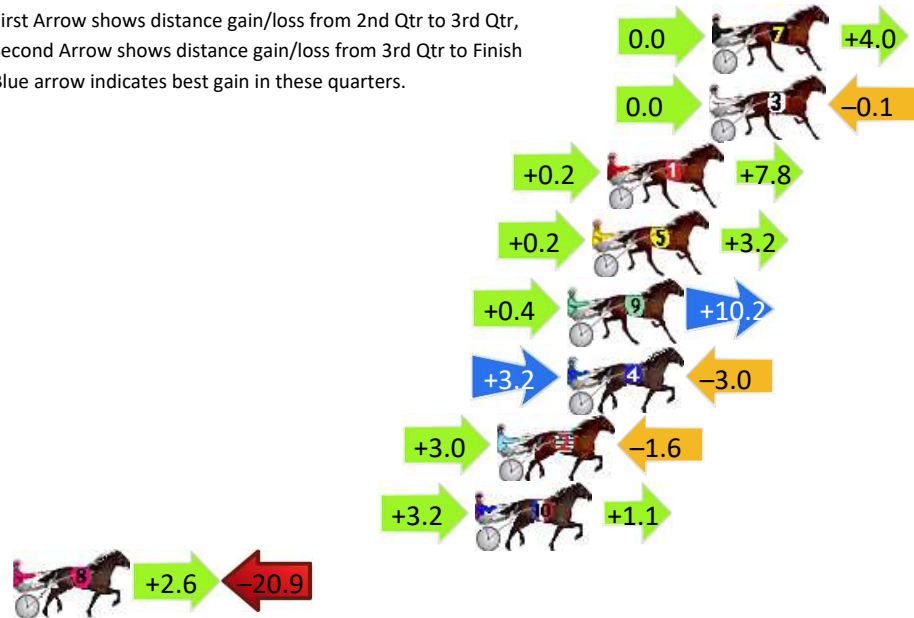

Finish Position and metres gained

First Arrow shows distance gain/loss from 2nd Qtr to 3rd Qtr, Second Arrow shows distance gain/loss from 3rd Qtr to Finish. Blue arrow indicates best gain in these quarters.

800

Visual positions in race at 2nd Quarter

400

Visual positions in race at 3rd Quarter

Newcastle Race 7 Distance 1609m

Monday, 6 May 2024

Gross Time: 1:58.40 MileRate: 1:58.40 LeadTime: 0.00s First Qtr: 28.30s Second Qtr: 31.40s Third Qtr: 28.80s Fourth Qtr: 29.90s

DATA TABLE: 800 / 400 Posi's are position from leader and (how wide the horse was at that position)

No	Horse	Plc	Mar	800 Posi	400 Posi	Time	3rd Qtr	4th Qt
7	MAGIC SHOOS	1	0.0m	4.0m (0)	4.0m (0)	1:58.40	28.81s	29.60s
3	CAPTAIN DORIAN	2	0.1m	0.0m (0)	0.0m (0)	1:58.41	28.80s	29.91s
1	MERRYWOOD TONY	3	4.2m	12.2m (0)	12.0m (0)	1:58.73	28.80s	29.32s
5	IDEAL MONDO	4	4.8m	8.2m (0)	8.0m (0)	1:58.78	28.79s	29.66s
9	COLERNE	5	5.8m	16.4m (0)	16.0m (0)	1:58.85	28.78s	29.14s
4	BETTOR KEEP ROCKING	6	5.8m	6.0m (1)	2.8m (1)	1:58.85	28.56s	30.12s
2	DEEBO	7	8.6m	10.0m (1)	7.0m (1)	1:59.07	28.58s	30.02s
10	CAPITALLEE	8	9.5m	13.8m (1)	10.6m (2)	1:59.14	28.57s	29.82s
8	JILLIBY CHAMBERS	9	36.1m	17.8m (1)	15.2m (1)	2:01.23	28.58s	31.45s