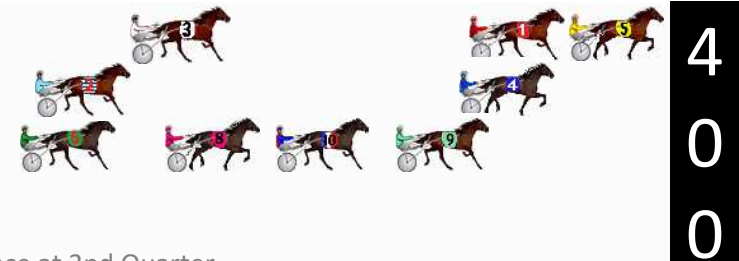

Visual positions in race at 3rd Quarter