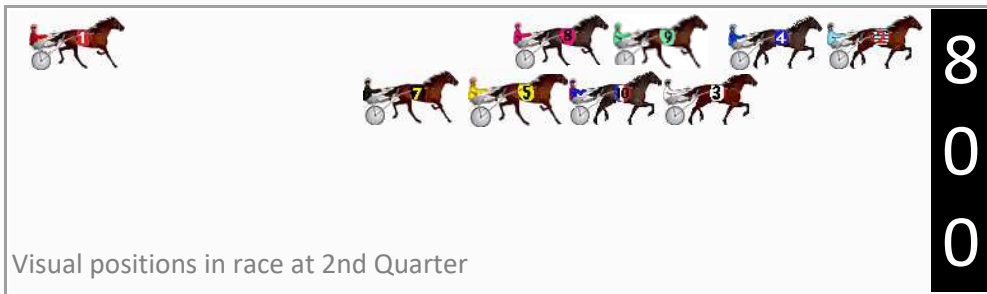

Finish Position and metres gained

First Arrow shows distance gain/loss from 2nd Qtr to 3rd Qtr, Second Arrow shows distance gain/loss from 3rd Qtr to Finish
Blue arrow indicates best gain in these quarters.

800

Visual positions in race at 2nd Quarter

400

Visual positions in race at 3rd Quarter

Newcastle Race 4 Distance 1609m

Monday, 6 May 2024

Gross Time: 1:57.00 MileRate: 1:57.00 LeadTime: 0.00s First Qtr: 26.90s Second Qtr: 31.40s Third Qtr: 29.20s Fourth Qtr: 29.50s

DATA TABLE: 800 / 400 Posi's are position from leader and (how wide the horse was at that position)

No	Horse	Plc	Mar	800 Posi	400 Posi	Time	3rd Qtr	4th Qt
7	NITRO DANNY	1	0.0m	18.6m (1)	15.0m (1)	1:57.00	28.94s	28.40s
4	DRAKAINA	2	0.8m	4.0m (0)	4.0m (0)	1:57.06	29.20s	29.27s
10	SHEZA REBEL	3	2.6m	10.4m (1)	7.2m (1)	1:57.20	28.97s	29.16s
9	ROSES ARE BEST	4	12.4m	8.6m (0)	8.6m (0)	1:57.96	29.20s	29.78s
2	LUVABEERWITHJOHNNY	5	19.5m	0.0m (0)	0.0m (0)	1:58.51	29.19s	30.93s
3	ART OF RHYTHM	6	19.8m	6.6m (1)	3.2m (1)	1:58.53	28.95s	30.72s
8	MAKO MONDO	7	20.2m	12.6m (0)	12.6m (0)	1:58.56	29.20s	30.06s
5	MADAMS PEARL	8	21.5m	14.4m (1)	11.0m (1)	1:58.66	28.95s	30.27s
1	REVELATION	9	152.2m	80.0m (0)	115.0m (0)	2:08.77	31.74s	32.23s

Finish Position and metres gained

First Arrow shows distance gain/loss from 2nd Qtr to 3rd Qtr, Second Arrow shows distance gain/loss from 3rd Qtr to Finish. Blue arrow indicates best gain in these quarters.