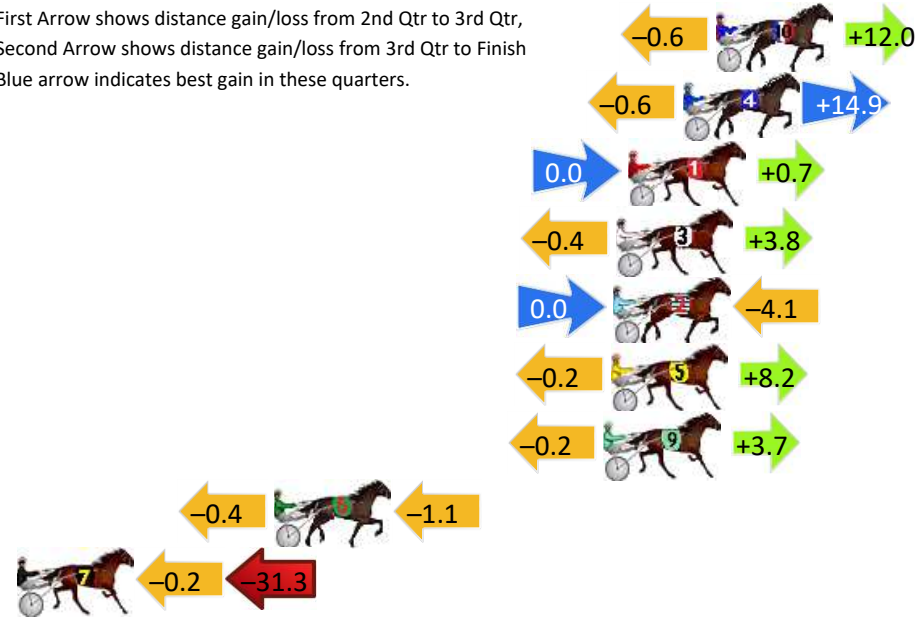

Finish Position and metres gained

First Arrow shows distance gain/loss from 2nd Qtr to 3rd Qtr, Second Arrow shows distance gain/loss from 3rd Qtr to Finish. Blue arrow indicates best gain in these quarters.

Newcastle Race 5 Distance 1609m

Monday, 6 May 2024

Gross Time: 1:58.40 MileRate: 1:58.40 LeadTime: 0.00s First Qtr: 28.60s Second Qtr: 30.80s Third Qtr: 29.30s Fourth Qtr: 29.70s

DATA TABLE: 800 / 400 Posi's are position from leader and (how wide the horse was at that position)