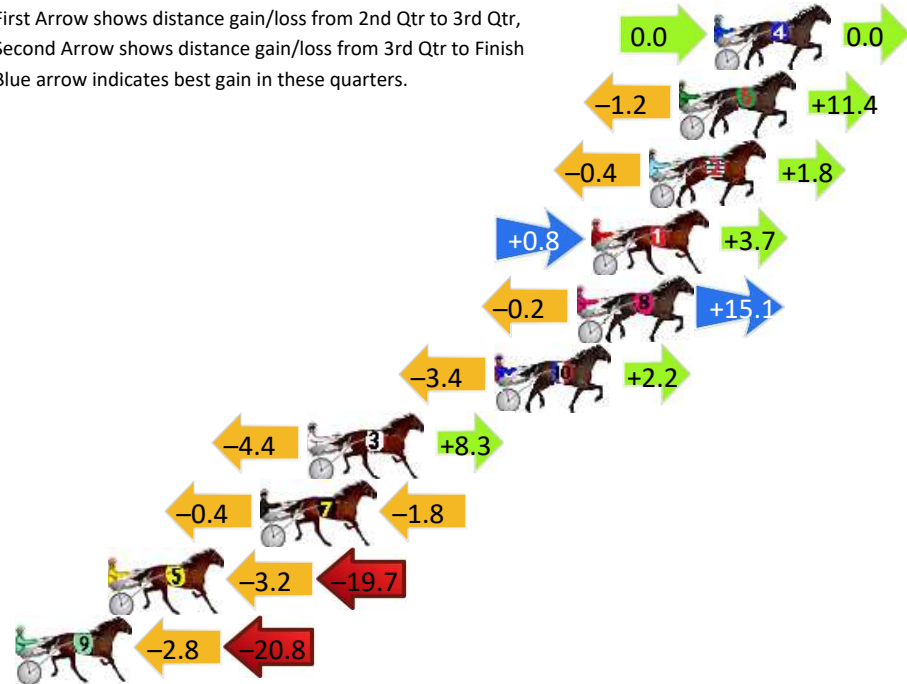

Newcastle Race 9 Distance 1609m

Monday, 6 May 2024

Gross Time: 1:56.70 MileRate: 1:56.70 LeadTime: 0.00s First Qtr: 28.00s Second Qtr: 30.70s Third Qtr: 28.00s Fourth Qtr: 30.00s

DATA TABLE: 800 / 400 Posi's are position from leader and (how wide the horse was at that position)

No	Horse	Plc	Mar	800 Posi	400 Posi	Time	3rd Qtr	4th Qt
4	SWEET HAYLEY JANE	1	0.0m	0.0m (0)	0.0m (0)	1:56.70	28.00s	30.00s
6	THE METAL FLYER	2	1.4m	11.6m (1)	12.8m (0)	1:56.81	28.11s	29.15s
2	MONDELLO BEACH	3	2.6m	4.0m (0)	4.4m (0)	1:56.90	28.03s	29.87s
1	SPORTING ROBYN	4	4.9m	9.4m (0)	8.6m (0)	1:57.09	27.95s	29.72s
8	STEALTH BOMBA	5	5.5m	20.4m (1)	20.6m (1)	1:57.13	28.05s	28.87s
10	OUTLOOK	6	8.8m	7.6m (1)	11.0m (1)	1:57.39	28.25s	29.84s
3	SWEETLY SPOKEN	7	16.3m	20.2m (2)	24.6m (1)	1:57.98	28.34s	29.38s
7	BE GOOD BENNY	8	18.2m	16.0m (1)	16.4m (1)	1:58.13	28.02s	30.13s
5	PARALLEL	9	24.3m	1.4m (1)	4.6m (1)	1:58.61	28.18s	31.47s
9	SEVENTY FOUR GEE	10	38.6m	15.0m (0)	17.8m (0)	1:59.73	28.15s	31.55s

Finish Position and metres gained

First Arrow shows distance gain/loss from 2nd Qtr to 3rd Qtr, Second Arrow shows distance gain/loss from 3rd Qtr to Finish
Blue arrow indicates best gain in these quarters.

800

Visual positions in race at 2nd Quarter