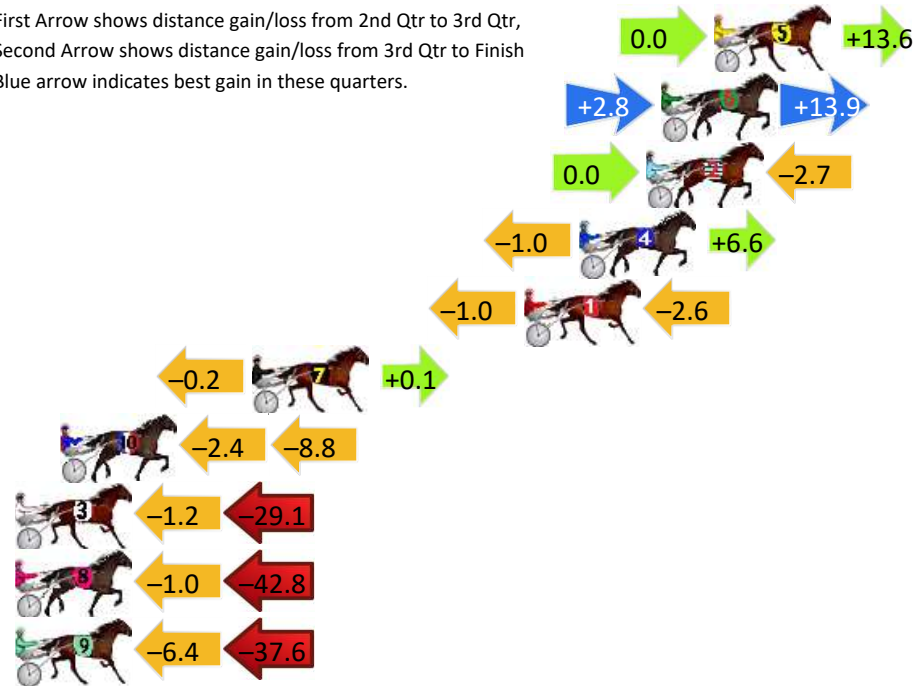

Newcastle Race 1 Distance 2030m

Monday, 6 May 2024

Gross Time: 2:31.60 MileRate: 2:00.20 LeadTime: 29.80s First Qtr: 30.40s Second Qtr: 30.70s Third Qtr: 30.10s Fourth Qtr: 30.60s

DATA TABLE: 800 / 400 Posi's are position from leader and (how wide the horse was at that position)

No	Horse	Plc	Mar	800 Posi	400 Posi	Time	3rd Qtr	4th Qt
5	SCHEFFLER	1	0.0m	13.6m (0)	13.6m (3)	2:31.60	30.11s	29.57s
6	RAINBOW REASON	2	2.1m	18.8m (1)	16.0m (2)	2:31.77	29.90s	29.54s
2	DOUBLE SAID	3	2.7m	0.0m (0)	0.0m (0)	2:31.82	30.10s	30.81s
4	LUCKY TERROR	4	5.4m	11.0m (1)	12.0m (1)	2:32.03	30.18s	30.10s
1	SEACRAFT	5	7.6m	4.0m (0)	5.0m (0)	2:32.21	30.17s	30.80s
7	OUR LUCILLE	6	18.5m	18.4m (0)	18.6m (1)	2:33.08	30.12s	30.59s
10	LUCKY RICTOR	7	26.2m	15.0m (1)	17.4m (3)	2:33.70	30.28s	31.27s
3	ZOLTON	8	37.3m	7.0m (1)	8.2m (1)	2:34.59	30.17s	32.81s
8	SQUADRON	9	47.0m	3.2m (1)	4.2m (1)	2:35.36	30.15s	33.86s
9	RILEY ROCKET	10	53.6m	9.6m (0)	16.0m (0)	2:35.89	30.56s	33.46s

Finish Position and metres gained

First Arrow shows distance gain/loss from 2nd Qtr to 3rd Qtr, Second Arrow shows distance gain/loss from 3rd Qtr to Finish
Blue arrow indicates best gain in these quarters.