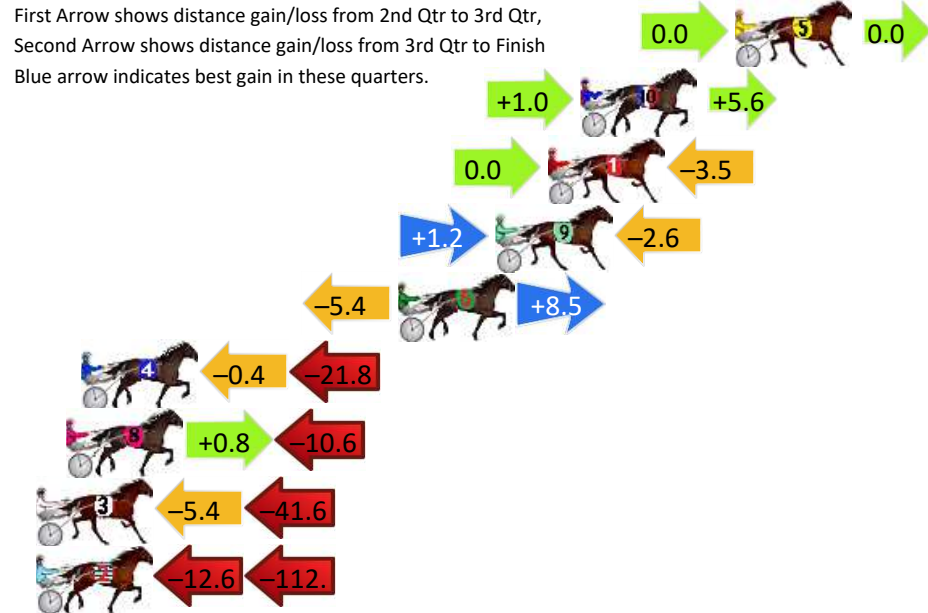

Newcastle Race 8 Distance 2030m

Monday, 6 May 2024

Gross Time: 2:34.30 MileRate: 2:02.30 LeadTime: 32.10s First Qtr: 31.70s Second Qtr: 31.20s Third Qtr: 29.60s Fourth Qtr: 29.70s

DATA TABLE: 800 / 400 Posi's are position from leader and (how wide the horse was at that position)

NoHorse	Plc	Mar	800 Posi	400 Posi	Time	3rd Qtr	4th Qt
5 ASCOT SHOWTIME	1	0.0m	0.0m (0)	0.0m (0)	2:34.30	29.60s	29.70s
10 ULTIMATE RHAPSODY	2	6.2m	12.8m (1)	11.8m (2)	2:34.78	29.53s	29.29s
1 SUMMER ROCKSTAR	3	7.5m	4.0m (0)	4.0m (0)	2:34.88	29.60s	29.96s
9 FLYING SHARD	4	9.6m	8.2m (0)	7.0m (2)	2:35.05	29.51s	29.89s
6 CAROLSDIAMOND	5	13.5m	16.6m (0)	22.0m (2)	2:35.35	30.00s	29.07s
4 LETTUCE GO MIKI	6	26.2m	4.0m (1)	4.4m (1)	2:36.34	29.63s	31.31s
8 BOB SLOY	7	26.8m	17.0m (1)	16.2m (2)	2:36.39	29.54s	30.48s
3 HOLDEM OR FOLDEM	8	59.2m	12.2m (0)	17.6m (0)	2:38.91	29.99s	32.77s
2 LACHIES DELIGHT	9	133.5m	8.8m (1)	21.4m (1)	2:44.69	30.51s	37.98s

Finish Position and metres gained

Visual positions in race at 2nd Quarter