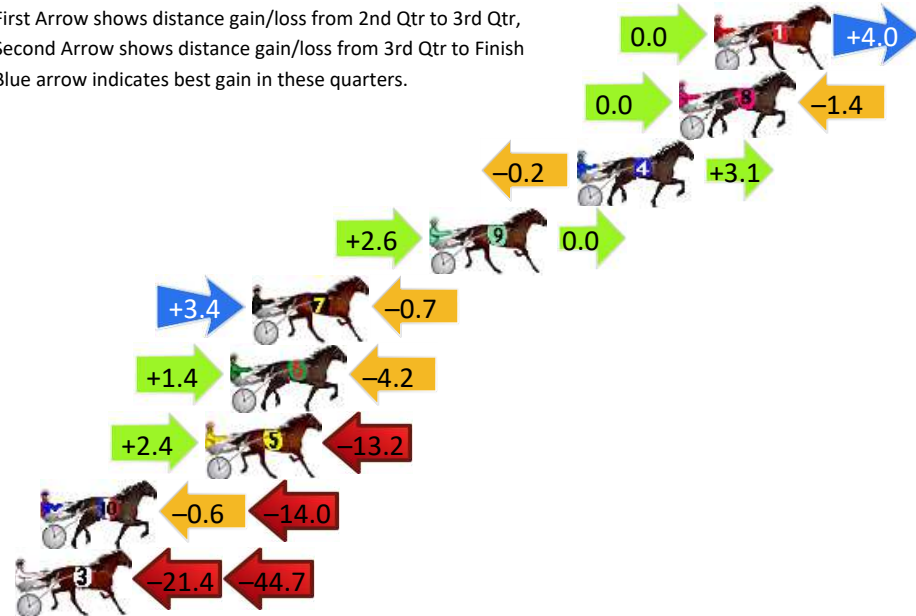

Finish Position and metres gained

First Arrow shows distance gain/loss from 2nd Qtr to 3rd Qtr, Second Arrow shows distance gain/loss from 3rd Qtr to Finish
Blue arrow indicates best gain in these quarters.

800

Visual positions in race at 2nd Quarter

400

Visual positions in race at 3rd Quarter

Newcastle Race 2 Distance 1609m

Monday, 6 May 2024

Gross Time: 1:57.40 MileRate: 1:57.40 LeadTime: 0.00s First Qtr: 28.00s Second Qtr: 30.70s Third Qtr: 29.10s Fourth Qtr: 29.60s

DATA TABLE: 800 / 400 Posi's are position from leader and (how wide the horse was at that position)

NoHorse	Plc	Mar	800 Posi	400 Posi	Time	3rd Qtr	4th Qt
1 WHEREISHE	1	0.0m	4.0m (0)	4.0m (0)	1:57.40	29.10s	29.31s
8 WAITING FOR LOVE	2	1.4m	0.0m (0)	0.0m (0)	1:57.51	29.10s	29.70s
4 ITS INEVITABLE	3	5.5m	8.4m (0)	8.6m (0)	1:57.83	29.12s	29.37s
9 NOWORRIES	4	11.4m	14.0m (1)	11.4m (1)	1:58.28	28.91s	29.60s
7 THREE SMOOCHAS	5	18.5m	21.2m (0)	17.8m (0)	1:58.84	28.85s	29.65s
6 MY TWO EVES	6	19.4m	16.6m (0)	15.2m (1)	1:58.91	29.00s	29.91s
5 AMERICAN KESTREL	7	20.4m	9.6m (1)	7.2m (1)	1:58.98	28.92s	30.57s
10 GLENN FORD	8	27.0m	12.4m (0)	13.0m (0)	1:59.49	29.14s	30.63s
3 NAUGHTYINHEAVEN	9	84.7m	18.6m (1)	40.0m (0)	2:03.97	30.63s	32.89s