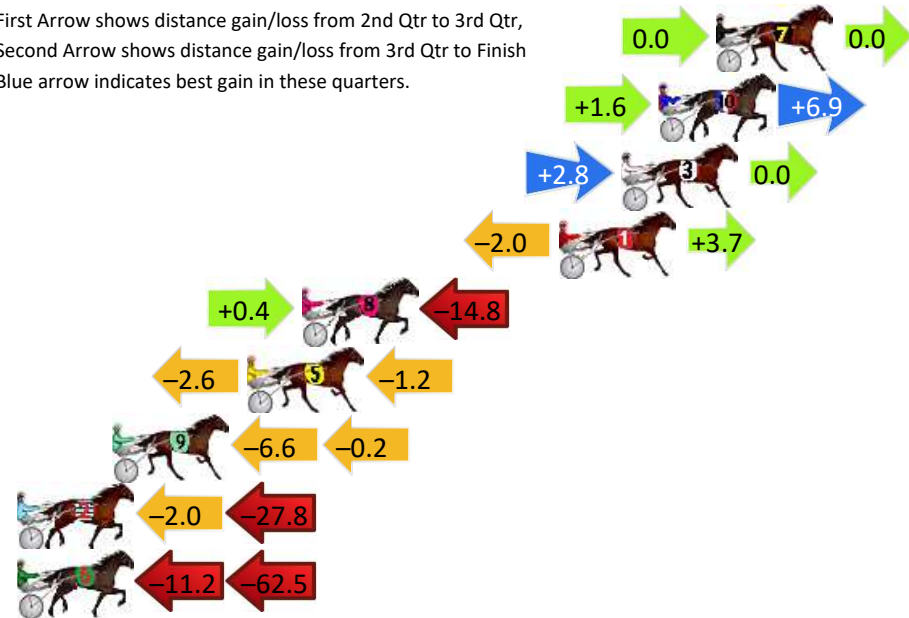

Bathurst Race 1 Distance 1730m

Wednesday, 8 May 2024

Gross Time: 2:04.60 MileRate: 1:55.90 LeadTime: 8.10s First Qtr: 28.60s Second Qtr: 30.40s Third Qtr: 28.70s Fourth Qtr: 28.80s

DATA TABLE: 800 / 400 Posi's are position from leader and (how wide the horse was at that position)

Finish Position and metres gained

First Arrow shows distance gain/loss from 2nd Qtr to 3rd Qtr, Second Arrow shows distance gain/loss from 3rd Qtr to Finish Blue arrow indicates best gain in these quarters.