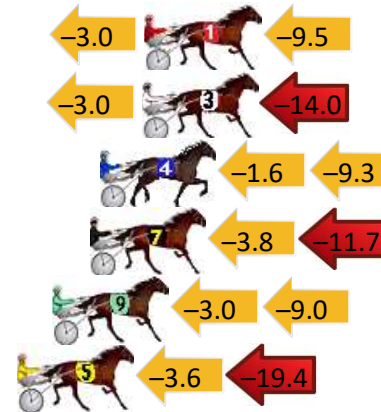

Finish Position and metres gained

First Arrow shows distance gain/loss from 2nd Qtr to 3rd Qtr, Second Arrow shows distance gain/loss from 3rd Qtr to Finish
Blue arrow indicates best gain in these quarters

800

Visual positions in race at 2nd Quarter

400

Visual positions in race at 3rd Quarter

Bathurst Race 8 Distance 1730m

Wednesday, 8 May 2024

Gross Time: 2:05.30 MileRate: 1:56.50 LeadTime: 8.10s First Qtr: 28.60s Second Qtr: 30.40s Third Qtr: 28.50s Fourth Qtr: 29.70s

DATA TABLE: 800 / 400 Posi's are position from leader and (how wide the horse was at that position)

No	Horse	Plc	Mar	800 Posi	400 Posi	Time	3rd Qtr	4th Qt
2	ALLNIGHT DANCER	1	0.0m	0.0m (0)	0.0m (0)	2:05.30	28.50s	29.70s
6	GISSELLE	2	2.1m	16.0m (1)	18.2m (2)	2:05.46	28.68s	28.51s
1	JOSEY MINT	3	21.3m	8.8m (0)	11.8m (0)	2:06.96	28.70s	30.40s
3	BARBARADAWN SHANNON	4	21.4m	4.4m (0)	7.4m (0)	2:06.97	28.70s	30.73s
4	AUNTY JAMIE	5	23.1m	12.2m (1)	13.8m (2)	2:07.10	28.60s	30.39s
7	SUSIEQ SHANNON	6	23.5m	8.0m (1)	11.8m (1)	2:07.13	28.76s	30.56s
9	CELEBRITY CRUISE	7	25.0m	13.0m (0)	16.0m (0)	2:07.25	28.70s	30.36s
5	TULHURST JANET	8	26.4m	3.4m (1)	7.0m (1)	2:07.35	28.73s	31.13s

Finish Position and metres gained

First Arrow shows distance gain/loss from 2nd Qtr to 3rd Qtr, Second Arrow shows distance gain/loss from 3rd Qtr to Finish. Blue arrow indicates best gain in these quarters.