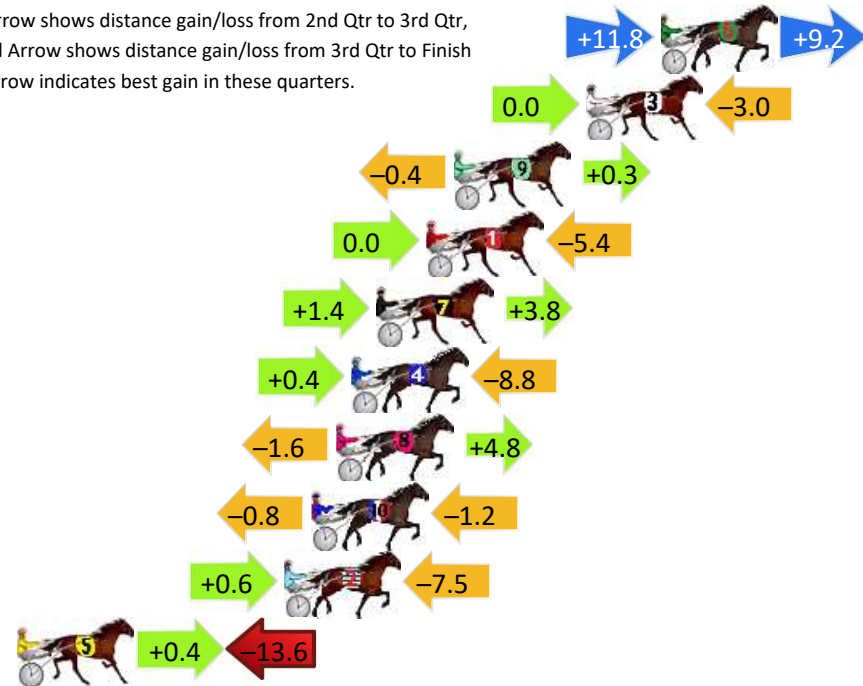

Finish Position and metres gained

First Arrow shows distance gain/loss from 2nd Qtr to 3rd Qtr, Second Arrow shows distance gain/loss from 3rd Qtr to Finish
Blue arrow indicates best gain in these quarters.

800

Visual positions in race at 2nd Quarter

400

Visual positions in race at 3rd Quarter

Bathurst Race 4 Distance 1730m

Wednesday, 8 May 2024

Gross Time: 2:03.60 MileRate: 1:55.00 LeadTime: 8.20s First Qtr: 28.90s Second Qtr: 30.10s Third Qtr: 27.90s Fourth Qtr: 28.50s

DATA TABLE: 800 / 400 Posi's are position from leader and (how wide the horse was at that position)

No	Horse	Plc	Mar	800 Posi	400 Posi	Time	3rd Qtr	4th Qt
6	SKITTLE BOMB	1	0.0m	21.0m (1)	9.2m (2)	2:03.60	27.08s	27.85s
3	LETTUCE NIPYA	2	3.0m	0.0m (0)	0.0m (0)	2:03.82	27.90s	28.71s
9	KINGSTON SHANNON	3	8.3m	8.2m (0)	8.6m (0)	2:04.22	27.93s	28.48s
1	TOLKOWSKY	4	9.4m	4.0m (0)	4.0m (0)	2:04.30	27.90s	28.88s
7	THE TEXAS RANGER	5	11.4m	16.6m (1)	15.2m (2)	2:04.45	27.80s	28.23s
4	MERAKI	6	12.4m	4.0m (1)	3.6m (1)	2:04.53	27.87s	29.12s
8	SPEED DIAL	7	13.0m	16.2m (0)	17.8m (1)	2:04.57	28.02s	28.16s
10	SMOOTH OVERARM	8	14.0m	12.0m (0)	12.8m (0)	2:04.65	27.96s	28.59s
2	BO DUKE	9	15.1m	8.2m (1)	7.6m (1)	2:04.73	27.85s	29.03s
5	OUR UNCLE NEV	10	25.8m	12.6m (1)	12.2m (1)	2:05.53	27.86s	29.46s