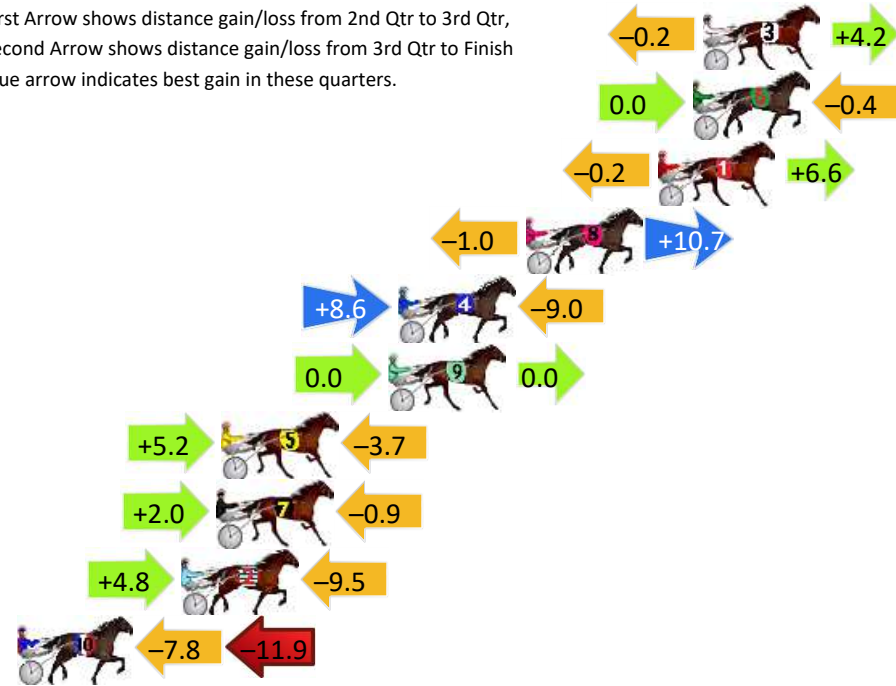

Finish Position and metres gained

First Arrow shows distance gain/loss from 2nd Qtr to 3rd Qtr, Second Arrow shows distance gain/loss from 3rd Qtr to Finish
Blue arrow indicates best gain in these quarters.

800

Visual positions in race at 2nd Quarter

400

Visual positions in race at 3rd Quarter

Bathurst Race 3 Distance 2260m

Wednesday, 8 May 2024

Gross Time: 2:45.50 MileRate: 1:57.90 LeadTime: 48.80s First Qtr: 29.20s Second Qtr: 30.20s Third Qtr: 28.20s Fourth Qtr: 29.10s

DATA TABLE: 800 / 400 Posi's are position from leader and (how wide the horse was at that position)

No	Horse	Plc	Mar	800 Posi	400 Posi	Time	3rd Qtr	4th Qt
3	MICK DANGER	1	0.0m	4.0m (0)	4.2m (0)	2:45.50	28.22s	28.80s
6	ROCKU	2	0.4m	0.0m (0)	0.0m (0)	2:45.53	28.20s	29.13s
1	JUNGLE BABY	3	1.8m	8.2m (0)	8.4m (0)	2:45.64	28.22s	28.62s
8	PACING HOPE	4	7.1m	16.8m (0)	17.8m (0)	2:46.04	28.28s	28.33s
4	EAGLE COMMANDER	5	12.2m	11.8m (1)	3.2m (1)	2:46.43	27.58s	29.75s
9	GWYNETH P	6	12.6m	12.6m (0)	12.6m (0)	2:46.46	28.20s	29.10s
5	BEACHRIDE	7	19.3m	20.8m (0)	15.6m (2)	2:46.97	27.83s	29.37s
7	SATELLITE SIMBA	8	19.5m	20.6m (1)	18.6m (3)	2:46.99	28.06s	29.17s
2	WESTERN BILL	9	20.9m	16.2m (1)	11.4m (1)	2:47.10	27.85s	29.79s
10	MAID OF MONEY	10	27.5m	7.8m (1)	15.6m (1)	2:47.60	28.74s	29.96s