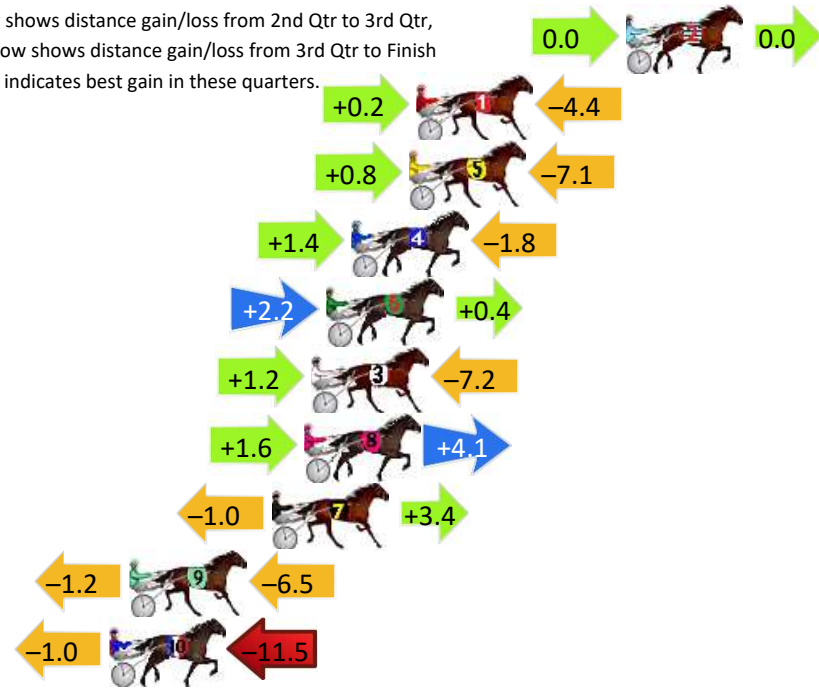

Finish Position and metres gained

First Arrow shows distance gain/loss from 2nd Qtr to 3rd Qtr, Second Arrow shows distance gain/loss from 3rd Qtr to Finish Blue arrow indicates best gain in these quarters.

800

Visual positions in race at 2nd Quarter

400

Visual positions in race at 3rd Quarter

Bathurst Race 2 Distance 1730m

Wednesday, 8 May 2024

Gross Time: 2:03.40 MileRate: 1:54.80 LeadTime: 8.10s First Qtr: 27.90s Second Qtr: 30.90s Third Qtr: 28.30s Fourth Qtr: 28.20s

DATA TABLE: 800 / 400 Posi's are position from leader and (how wide the horse was at that position)

No	Horse	Plc	Mar	800 Posi	400 Posi	Time	3rd Qtr	4th Qt
2	IDEAL TIMING	1	0.0m	0.0m (0)	0.0m (0)	2:03.40	28.30s	28.20s
1	DORRISTOPAYTHEBILL	2	8.4m	4.2m (0)	4.0m (0)	2:04.02	28.29s	28.51s
5	THE VIXEN	3	8.7m	2.4m (1)	1.6m (1)	2:04.04	28.24s	28.70s
4	BETTING JEWEL	4	11.0m	10.6m (1)	9.2m (2)	2:04.22	28.20s	28.33s
6	TWENTYEIGHTBLACK	5	12.0m	14.6m (1)	12.4m (3)	2:04.29	28.15s	28.17s
3	ROCKIN IN PARADISE	6	12.6m	6.6m (1)	5.4m (2)	2:04.33	28.22s	28.70s
8	SCRUFFY	7	12.9m	18.6m (1)	17.0m (1)	2:04.36	28.19s	27.91s
7	ROCK THE NATION	8	14.2m	16.6m (0)	17.6m (0)	2:04.45	28.37s	27.96s
9	ALWAYSBMYPONY	9	19.9m	12.2m (0)	13.4m (0)	2:04.87	28.39s	28.66s
10	NOR WESTA	10	20.7m	8.2m (0)	9.2m (0)	2:04.93	28.37s	29.01s