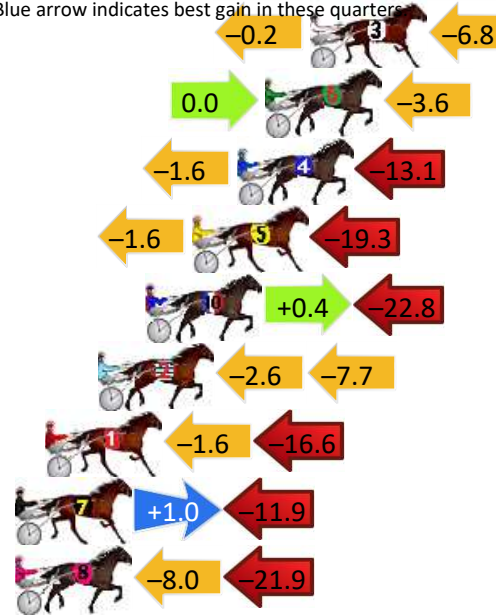

Finish Position and metres gained

First Arrow shows distance gain/loss from 2nd Qtr to 3rd Qtr, Second Arrow shows distance gain/loss from 3rd Qtr to Finish Blue arrow indicates best gain in these quarters.

800

Visual positions in race at 2nd Quarter

400

Visual positions in race at 3rd Quarter

Bathurst Race 7 Distance 1730m

Wednesday, 8 May 2024

Gross Time: 2:05.10 MileRate: 1:56.40 LeadTime: 8.00s First Qtr: 30.10s Second Qtr: 30.10s Third Qtr: 27.80s Fourth Qtr: 29.10s

DATA TABLE: 800 / 400 Posi's are position from leader and (how wide the horse was at that position)

No	Horse	Plc	Mar	800 Posi	400 Posi	Time	3rd Qtr	4th Qt
9	HOOKED ON WINNING	1	0.0m	4.8m (1)	4.2m (1)	2:05.10	27.76s	28.80s
3	HALL MOST AN ANGEL	2	16.2m	9.2m (1)	9.4m (1)	2:06.34	27.80s	29.59s
6	FIFTY THREE STARS	3	18.0m	14.4m (1)	14.4m (1)	2:06.47	27.79s	29.36s
4	MACS A DUDE	4	19.1m	4.4m (0)	6.0m (0)	2:06.56	27.89s	30.05s
5	HALL CASH	5	20.9m	0.0m (0)	1.6m (0)	2:06.70	27.88s	30.50s
10	ALWAYSATTHEBEACH	6	22.8m	0.4m (1)	0.0m (1)	2:06.84	27.73s	30.75s
2	LITTLE POPCORN	7	24.7m	14.4m (0)	17.0m (0)	2:06.99	27.97s	29.66s
1	ROSIE ROMANCE	8	26.8m	8.6m (0)	10.2m (0)	2:07.15	27.89s	30.30s
7	DREAM MELODY	9	31.1m	20.2m (1)	19.2m (1)	2:07.47	27.71s	29.96s
8	EMILYS PRINCE	10	49.9m	20.0m (0)	28.0m (0)	2:08.91	28.33s	30.68s

Finish Position and metres gained

First Arrow shows distance gain/loss from 2nd Qtr to 3rd Qtr, Second Arrow shows distance gain/loss from 3rd Qtr to Finish
Blue arrow indicates best gain in these quarters