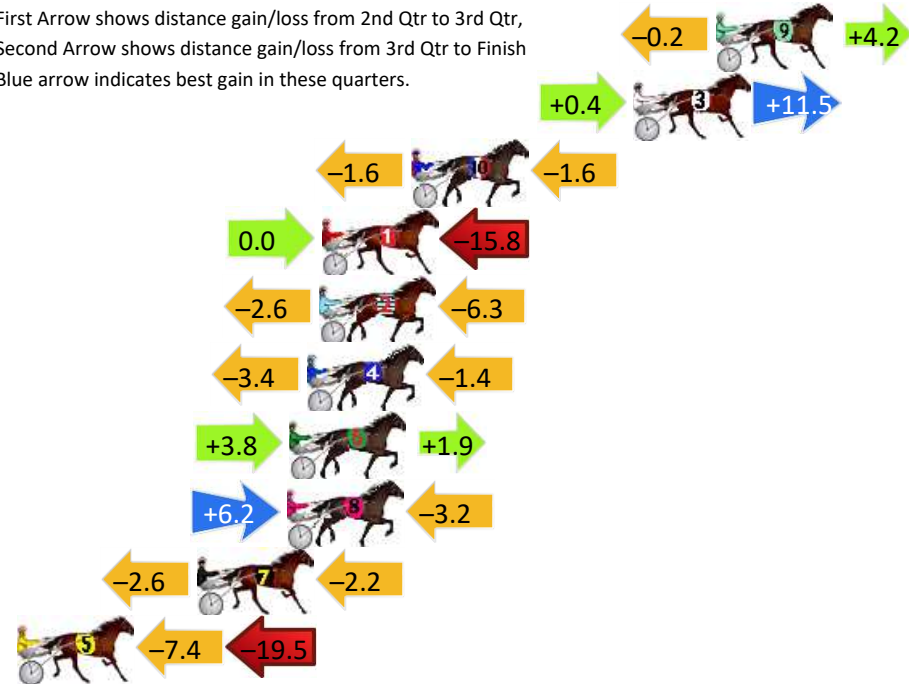

Finish Position and metres gained

First Arrow shows distance gain/loss from 2nd Qtr to 3rd Qtr, Second Arrow shows distance gain/loss from 3rd Qtr to Finish
Blue arrow indicates best gain in these quarters.

8
0
0

Visual positions in race at 2nd Quarter

4
0
0

Visual positions in race at 3rd Quarter

Bathurst Race 6 Distance 1730m

Wednesday, 8 May 2024

Gross Time: 2:05.50 MileRate: 1:56.70 LeadTime: 8.00s First Qtr: 28.40s Second Qtr: 31.30s Third Qtr: 28.60s Fourth Qtr: 29.20s

DATA TABLE: 800 / 400 Posi's are position from leader and (how wide the horse was at that position)

No	Horse	Plc	Mar	800 Posi	400 Posi	Time	3rd Qtr	4th Qt
9	SELSEY BILL	1	0.0m	4.0m (0)	4.2m (0)	2:05.50	28.62s	28.90s
3	THE DANCER	2	3.3m	15.2m (0)	14.8m (0)	2:05.75	28.58s	28.37s
10	BILL SHANNON	3	12.2m	9.0m (0)	10.6m (0)	2:06.43	28.71s	29.32s
1	CARBAGANOOSH	4	15.8m	0.0m (0)	0.0m (0)	2:06.71	28.59s	30.35s
2	BLING THE LUCK	5	15.9m	7.0m (1)	9.6m (2)	2:06.72	28.78s	29.66s
4	BELL RIVER BOY	6	16.4m	11.6m (1)	15.0m (1)	2:06.76	28.84s	29.30s
6	THE HANDSOME ONE	7	17.1m	22.8m (0)	19.0m (0)	2:06.81	28.33s	29.06s
8	MITSI GAYNOR	8	17.2m	20.2m (1)	14.0m (2)	2:06.82	28.15s	29.43s
7	STUDLEIGH STARLITE	9	20.8m	16.0m (1)	18.6m (2)	2:07.09	28.79s	29.36s
5	DONT TELL PHYLLIS	10	29.7m	2.8m (1)	10.2m (1)	2:07.77	29.12s	30.62s