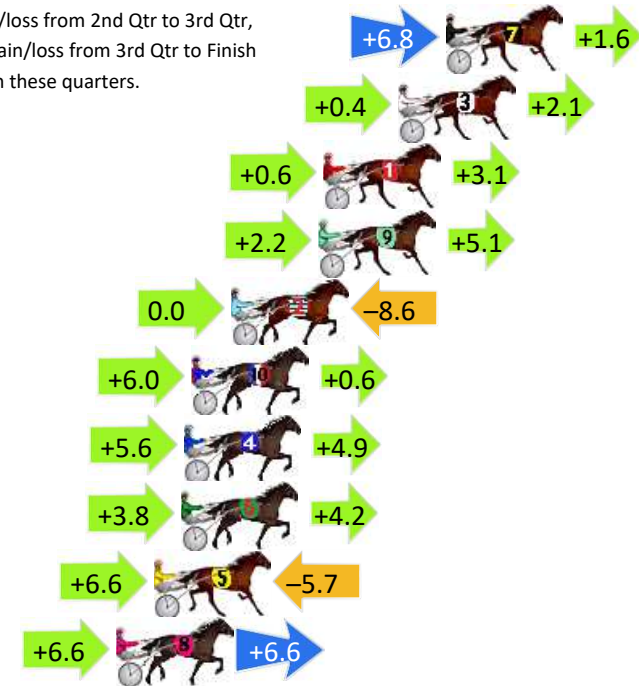

Finish Position and metres gained

First Arrow shows distance gain/loss from 2nd Qtr to 3rd Qtr, Second Arrow shows distance gain/loss from 3rd Qtr to Finish
Blue arrow indicates best gain in these quarters.

800

Visual positions in race at 2nd Quarter

400

Visual positions in race at 3rd Quarter

Bathurst Race 5 Distance 1730m

Wednesday, 8 May 2024

Gross Time: 2:03.30 MileRate: 1:54.70 LeadTime: 8.00s First Qtr: 28.10s Second Qtr: 30.50s Third Qtr: 29.00s Fourth Qtr: 27.70s

DATA TABLE: 800 / 400 Posi's are position from leader and (how wide the horse was at that position)

No	Horse	Plc	Mar	800 Posi	400 Posi	Time	3rd Qtr	4th Qt
7	BREAK THE LINE	1	0.0m	8.4m (1)	1.6m (1)	2:03.30	28.52s	27.59s
3	COURT ON THE EDGE	2	1.9m	4.4m (0)	4.0m (0)	2:03.44	28.97s	27.56s
1	TERRYRAMA	3	4.9m	8.6m (0)	8.0m (0)	2:03.66	28.95s	27.49s
9	IAM THE CAPTAIN	4	5.1m	12.4m (0)	10.2m (1)	2:03.67	28.84s	27.35s
2	WORKS FOR ME	5	8.6m	0.0m (0)	0.0m (0)	2:03.93	29.01s	28.29s
10	OLD LUKE	6	10.2m	16.8m (1)	10.8m (2)	2:04.04	28.58s	27.66s
4	SHEZ THE REASON	7	10.5m	21.0m (1)	15.4m (1)	2:04.07	28.60s	27.36s
6	THERESA LOVE	8	10.6m	18.6m (0)	14.8m (0)	2:04.07	28.73s	27.41s
5	PAS DE CHEVAL	9	11.7m	12.6m (1)	6.0m (1)	2:04.15	28.54s	28.09s
8	CASSIUS DECK	10	13.2m	26.4m (1)	19.8m (1)	2:04.26	28.52s	27.25s