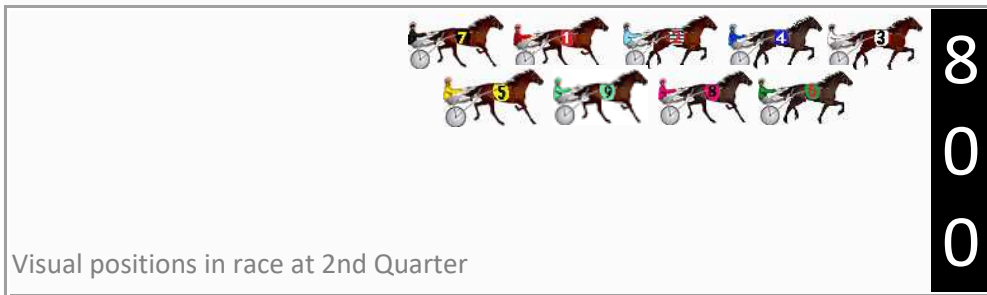

DATA TABLE: 800 / 400 Posi's are position from leader and (how wide the horse was at that position)

NoHorse	Plc	Mar	800 Posi	400 Posi	Time	3rd Qtr	4th Qt	
3	BORROWED TIME	1	0.0m	0.0m (0)	0.0m (0)	2:06.80	30.10s	29.10s
8	ALLHEARTNOHEIGHT	2	4.9m	6.8m (1)	4.0m (2)	2:07.17	29.90s	29.17s
2	MASAKE	3	6.1m	8.2m (0)	8.0m (0)	2:07.27	30.08s	28.96s
9	NOVA JO	4	6.6m	11.0m (1)	8.2m (1)	2:07.30	29.89s	28.98s
5	HIGH QUEST	5	8.1m	15.4m (1)	10.0m (2)	2:07.42	29.70s	28.96s
4	BURRABADINE BULLET	6	8.6m	4.0m (0)	4.0m (0)	2:07.46	30.11s	29.43s
7	TWISTED MISTRESS	7	14.0m	16.8m (0)	13.8m (1)	2:07.87	29.88s	29.11s
1	BRIDGE COIN	8	40.1m	12.6m (0)	14.0m (0)	2:09.86	30.24s	30.99s
6	SPRINGFIELD DESIRE	9	44.1m	2.8m (1)	4.2m (1)	2:10.17	30.25s	31.99s

Finish Position and metres gained

First Arrow shows distance gain/loss from 2nd Qtr to 3rd Qtr, Second Arrow shows distance gain/loss from 3rd Qtr to Finish
Blue arrow indicates best gain in these quarters.