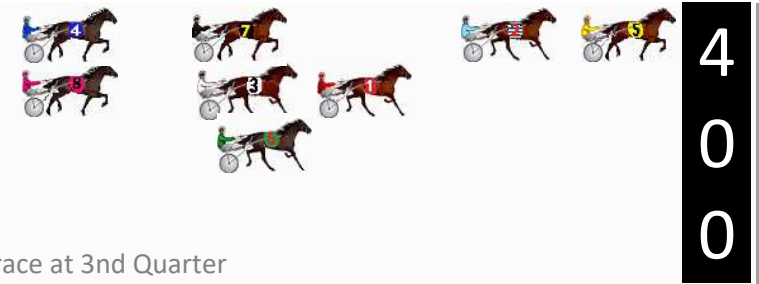

Visual positions in race at 3rd Quarter