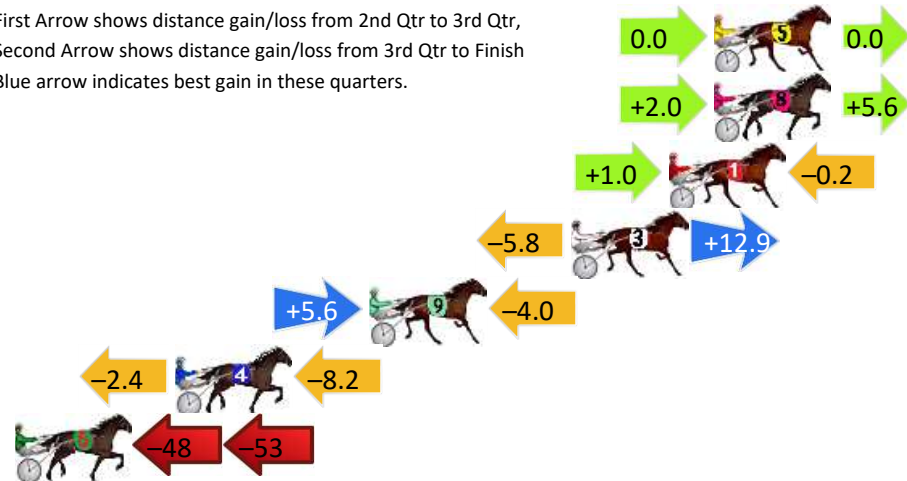

Finish Position and metres gained

First Arrow shows distance gain/loss from 2nd Qtr to 3rd Qtr, Second Arrow shows distance gain/loss from 3rd Qtr to Finish. Blue arrow indicates best gain in these quarters.

800

Visual positions in race at 2nd Quarter

400

Visual positions in race at 3rd Quarter

Dubbo Race 4 Distance 1720m

Friday, 10 May 2024

Gross Time: 2:07.90 MileRate: 1:59.70 LeadTime: 7.60s First Qtr: 30.70s Second Qtr: 32.00s Third Qtr: 28.50s Fourth Qtr: 29.10s

DATA TABLE: 800 / 400 Posi's are position from leader and (how wide the horse was at that position)

No	Horse	Plc	Mar	800 Posi	400 Posi	Time	3rd Qtr	4th Qt
5	CALA GRECA	1	0.0m	0.0m (0)	0.0m (0)	2:07.90	28.50s	29.10s
8	FAYS DELIGHT	1	0.0m	7.6m (1)	5.6m (1)	2:07.90	28.36s	28.69s
1	JOES REDEMPTION	3	1.8m	2.6m (1)	1.6m (1)	2:08.04	28.43s	29.11s
3	ORANGE FEVER	4	5.7m	12.8m (1)	18.6m (1)	2:08.34	28.92s	28.17s
9	TOP GUN TILLY	5	13.8m	15.4m (0)	9.8m (1)	2:08.95	28.10s	29.39s
4	AVENTINE HILL	6	21.6m	11.0m (0)	13.4m (0)	2:09.55	28.67s	29.69s
6	LILYS REASON	7	117.3m	17.4m (1)	65.0m (0)	2:16.86	31.87s	32.88s

Finish Position and metres gained

First Arrow shows distance gain/loss from 2nd Qtr to 3rd Qtr, Second Arrow shows distance gain/loss from 3rd Qtr to Finish
Blue arrow indicates best gain in these quarters.