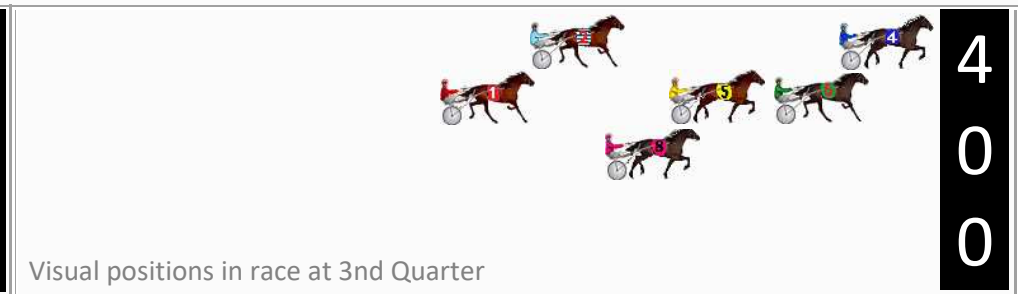

Dubbo Race 6 Distance 1720m

Friday, 10 May 2024

Gross Time: 2:07.90 MileRate: 1:59.70 LeadTime: 7.60s First Qtr: 30.40s Second Qtr: 29.40s Third Qtr: 30.20s Fourth Qtr: 30.30s

DATA TABLE: 800 / 400 Posi's are position from leader and (how wide the horse was at that position)

NoHorse	Plc	Mar	800 Posi	400 Posi	Time	3rd Qtr	4th Qt
4 ONE MORE ALTA	1	0.0m	0.0m (0)	0.0m (0)	2:07.90	30.20s	30.30s
5 OUR GLADIATOR	2	7.8m	11.6m (1)	6.8m (1)	2:08.52	29.84s	30.38s
8 HILARIOUS GEE	3	23.2m	16.0m (1)	9.4m (2)	2:09.74	29.70s	31.34s
1 HOODLUM TURF	4	29.3m	16.6m (0)	16.0m (1)	2:10.22	30.15s	31.30s
6 TEARIN UP THE SAND	5	31.1m	7.2m (1)	2.6m (1)	2:10.37	29.85s	32.45s
2 JINDY JOE	6	86.2m	8.2m (0)	12.4m (0)	2:14.74	30.51s	35.86s

Finish Position and metres gained

First Arrow shows distance gain/loss from 2nd Qtr to 3rd Qtr,
Second Arrow shows distance gain/loss from 3rd Qtr to Finish
Blue arrow indicates best gain in these quarters.