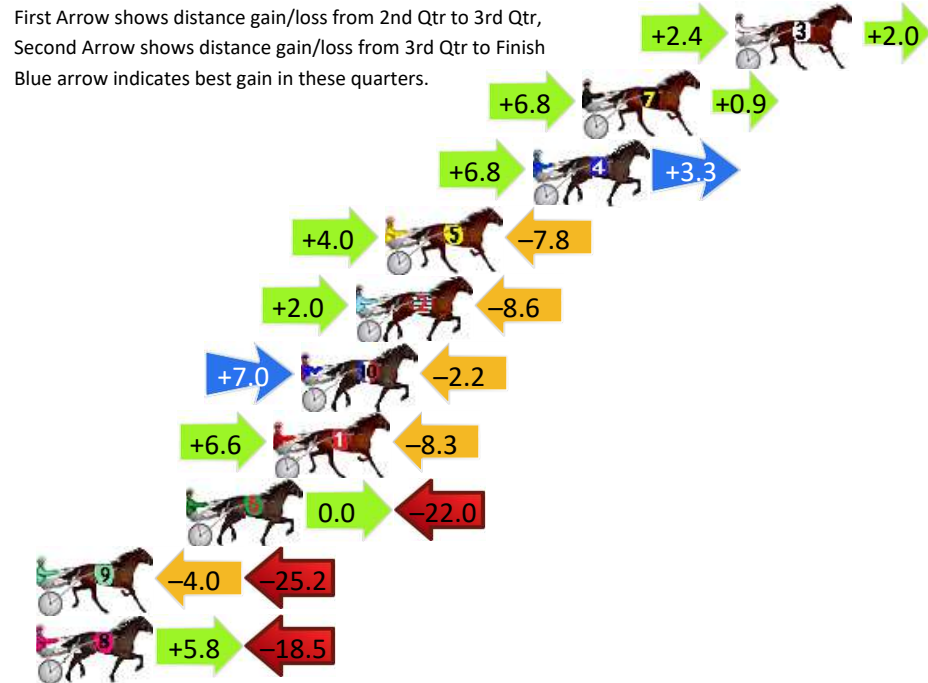

Dubbo Race 1 Distance 1720m

Friday, 10 May 2024

Gross Time: 2:06.80 MileRate: 1:58.70 LeadTime: 7.30s First Qtr: 31.90s Second Qtr: 29.00s Third Qtr: 29.50s Fourth Qtr: 29.10s

DATA TABLE: 800 / 400 Posi's are position from leader and (how wide the horse was at that position)

No	Horse	Plc	Mar	800 Posi	400 Posi	Time	3rd Qtr	4th Qt
3	MILLIONDOLLAR KISS	1	0.0m	4.4m (0)	2.0m (1)	2:06.80	29.32s	28.96s
7	JOHN RICHARD	2	6.1m	13.8m (1)	7.0m (3)	2:07.27	29.00s	29.03s
4	PREACHERS DAUGHTER	3	8.1m	18.2m (1)	11.4m (2)	2:07.42	29.00s	28.86s
5	HARLEY JAMES	4	14.0m	10.2m (0)	6.2m (0)	2:07.87	29.21s	29.66s
2	PEAKSART	5	15.2m	8.6m (1)	6.6m (2)	2:07.96	29.36s	29.72s
10	NONE GRATER	6	17.4m	22.2m (1)	15.2m (1)	2:08.13	28.99s	29.26s
1	TORQUE NO FEAR	7	18.5m	16.8m (0)	10.2m (0)	2:08.21	29.02s	29.70s
6	RIVERINA FLASH	8	22.0m	0.0m (0)	0.0m (0)	2:08.48	29.51s	30.69s
9	WHATABOUTBRONS ON	9	33.6m	4.4m (1)	8.4m (1)	2:09.37	29.80s	30.92s
8	CARIBBEAN PAT	10	34.1m	21.4m (0)	15.6m (0)	2:09.40	29.09s	30.44s

Finish Position and metres gained

800

Visual positions in race at 2nd Quarter