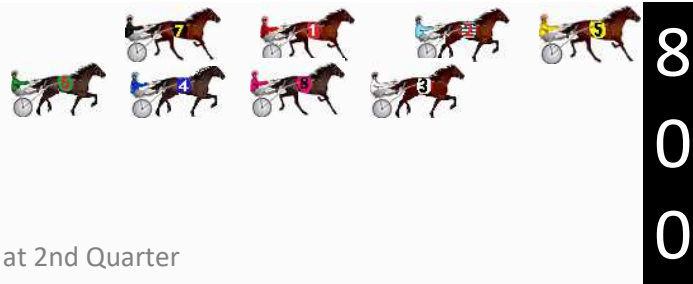

Finish Position and metres gained

First Arrow shows distance gain/loss from 2nd Qtr to 3rd Qtr, Second Arrow shows distance gain/loss from 3rd Qtr to Finish
Blue arrow indicates best gain in these quarters.

800

Visual positions in race at 2nd Quarter

400

Visual positions in race at 3rd Quarter

Dubbo Race 5 Distance 2120m

Friday, 10 May 2024

Gross Time: 2:34.40 MileRate: 1:57.20 LeadTime: 37.10s First Qtr: 30.20s Second Qtr: 28.60s Third Qtr: 28.80s Fourth Qtr: 29.70s

DATA TABLE: 800 / 400 Posi's are position from leader and (how wide the horse was at that position)

No	Horse	Plc	Mar	800 Posi	400 Posi	Time	3rd Qtr	4th Qt
5	WATCHMEDAZZLE	1	0.0m	0.0m (0)	0.0m (0)	2:34.40	28.80s	29.70s
2	MCLEAN	2	1.9m	5.0m (0)	4.8m (0)	2:34.55	28.79s	29.49s
1	A MAJOR STARR	3	6.1m	11.2m (0)	10.6m (1)	2:34.87	28.76s	29.37s
7	MENDOZA LASS	4	8.6m	16.6m (0)	15.6m (0)	2:35.07	28.74s	29.18s
6	RAINBOW TITAN	5	10.0m	21.2m (1)	14.6m (2)	2:35.18	28.33s	29.36s
4	BACKINTOWN	6	25.3m	16.4m (1)	22.4m (0)	2:36.37	29.23s	29.91s
3	POTTER	7	29.8m	6.8m (1)	15.4m (1)	2:36.72	29.41s	30.76s
8	BOTTLE ROCK	8	62.8m	11.6m (1)	22.4m (1)	2:39.29	29.54s	32.68s