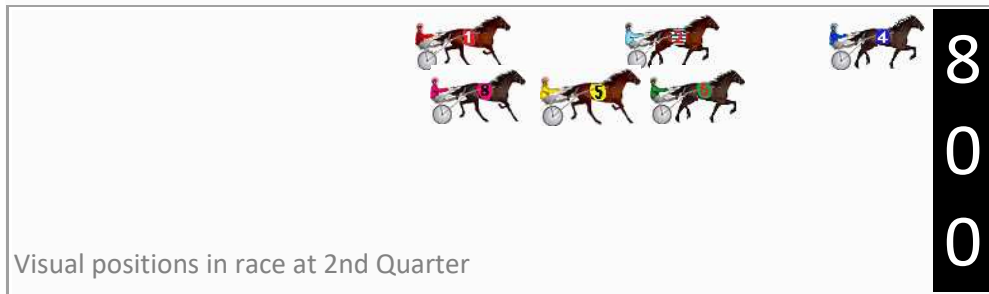

Dubbo Race 6 Distance 1720m

Friday, 10 May 2024

Gross Time: 2:07.90 MileRate: 1:59.70 LeadTime: 7.60s First Qtr: 30.40s Second Qtr: 29.40s Third Qtr: 30.20s Fourth Qtr: 30.30s

DATA TABLE: 800 / 400 Posi's are position from leader and (how wide the horse was at that position)

NoHorse	Plc	Mar	800 Posi	400 Posi	Time	3rd Qtr	4th Qt
4 ONE MORE ALTA	1	0.0m	0.0m (0)	0.0m (0)	2:07.90	30.20s	30.30s
5 OUR GLADIATOR	2	7.8m	11.6m (1)	6.8m (1)	2:08.52	29.84s	30.38s
8 HILARIOUS GEE	3	23.2m	16.0m (1)	9.4m (2)	2:09.74	29.70s	31.34s
1 HOODLUM TURF	4	29.3m	16.6m (0)	16.0m (1)	2:10.22	30.15s	31.30s
6 TEARIN UP THE SAND	5	31.1m	7.2m (1)	2.6m (1)	2:10.37	29.85s	32.45s
2 JINDY JOE	6	86.2m	8.2m (0)	12.4m (0)	2:14.74	30.51s	35.86s

Finish Position and metres gained

First Arrow shows distance gain/loss from 2nd Qtr to 3rd Qtr,
Second Arrow shows distance gain/loss from 3rd Qtr to Finish
Blue arrow indicates best gain in these quarters.