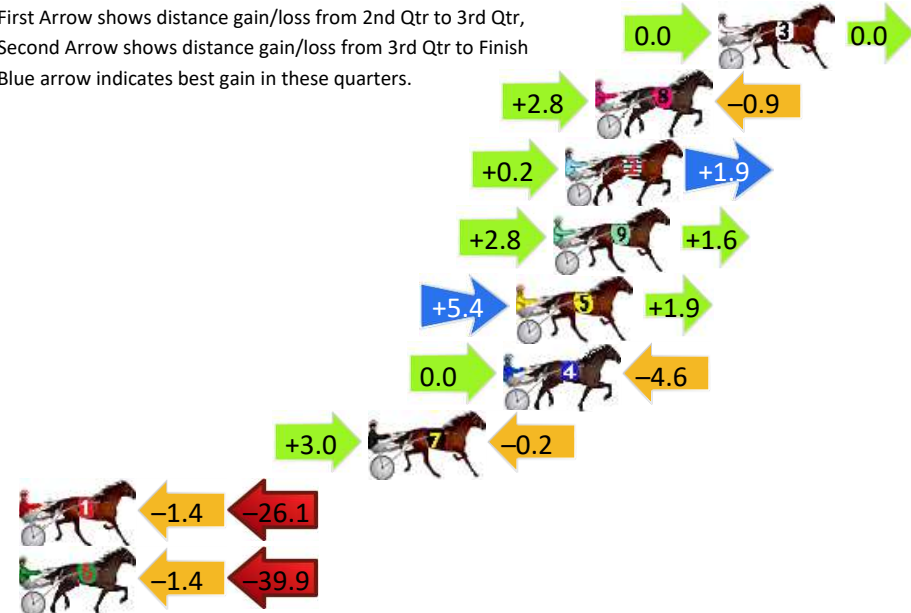

Finish Position and metres gained

800

Visual positions in race at 2nd Quarter

400

Visual positions in race at 3rd Quarter

Dubbo Race 2 Distance 1720m

Friday, 10 May 2024

Gross Time: 2:06.80 MileRate: 1:58.60 LeadTime: 7.40s First Qtr: 30.50s Second Qtr: 29.70s Third Qtr: 30.10s Fourth Qtr: 29.10s

DATA TABLE: 800 / 400 Posi's are position from leader and (how wide the horse was at that position)

NoHorse	Plc	Mar	800 Posi	400 Posi	Time	3rd Qtr	4th Qt	
3	BORROWED TIME	1	0.0m	0.0m (0)	0.0m (0)	2:06.80	30.10s	29.10s
8	ALLHEARTNOHEIGHT	2	4.9m	6.8m (1)	4.0m (2)	2:07.17	29.90s	29.17s
2	MASAKE	3	6.1m	8.2m (0)	8.0m (0)	2:07.27	30.08s	28.96s
9	NOVA JO	4	6.6m	11.0m (1)	8.2m (1)	2:07.30	29.89s	28.98s
5	HIGH QUEST	5	8.1m	15.4m (1)	10.0m (2)	2:07.42	29.70s	28.96s
4	BURRABADINE BULLET	6	8.6m	4.0m (0)	4.0m (0)	2:07.46	30.11s	29.43s
7	TWISTED MISTRESS	7	14.0m	16.8m (0)	13.8m (1)	2:07.87	29.88s	29.11s
1	BRIDGE COIN	8	40.1m	12.6m (0)	14.0m (0)	2:09.86	30.24s	30.99s
6	SPRINGFIELD DESIRE	9	44.1m	2.8m (1)	4.2m (1)	2:10.17	30.25s	31.99s

Finish Position and metres gained

First Arrow shows distance gain/loss from 2nd Qtr to 3rd Qtr, Second Arrow shows distance gain/loss from 3rd Qtr to Finish
Blue arrow indicates best gain in these quarters.