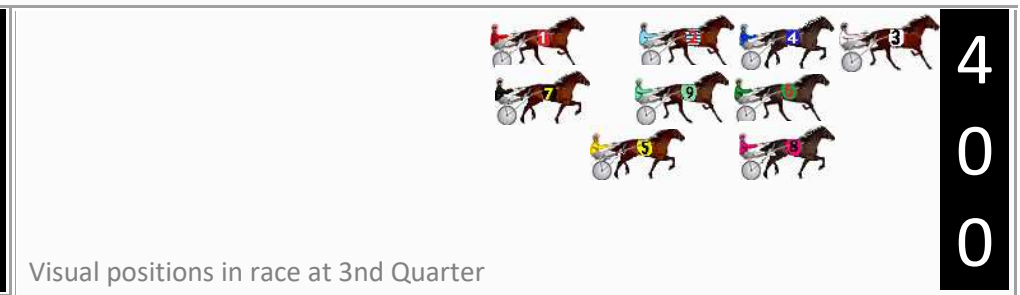

Visual positions in race at 3rd Quarter