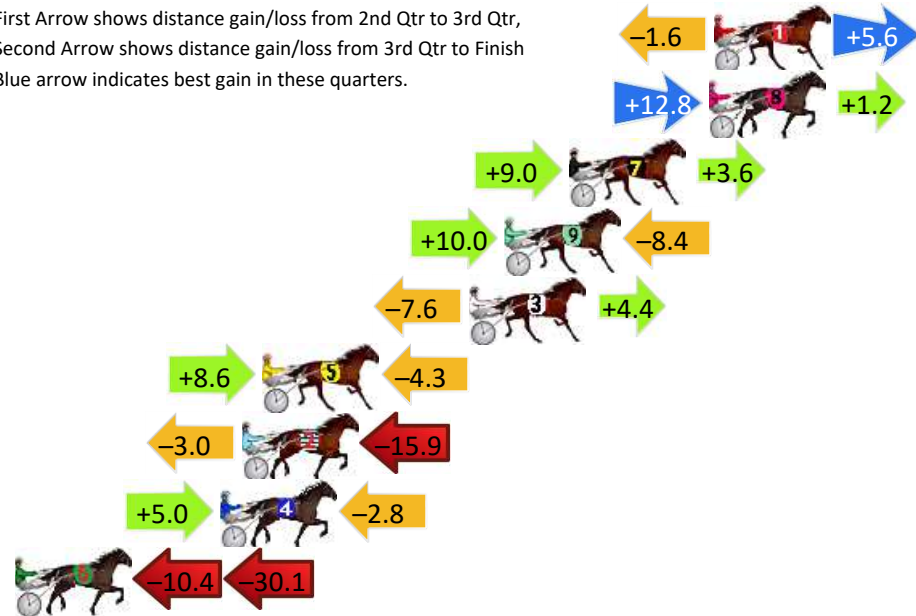

Finish Position and metres gained

First Arrow shows distance gain/loss from 2nd Qtr to 3rd Qtr, Second Arrow shows distance gain/loss from 3rd Qtr to Finish
Blue arrow indicates best gain in these quarters.

Visual positions in race at 2nd Quarter

Visual positions in race at 3rd Quarter

Dubbo Race 3 Distance 1720m

Friday, 10 May 2024

Gross Time: 2:05.20 MileRate: 1:57.20 LeadTime: 7.40s First Qtr: 29.30s Second Qtr: 29.20s Third Qtr: 29.70s Fourth Qtr: 29.60s

DATA TABLE: 800 / 400 Posi's are position from leader and (how wide the horse was at that position)

No	Horse	Plc	Mar	800 Posi	400 Posi	Time	3rd Qtr	4th Qt
1	ART OF TERROR	1	0.0m	4.0m (0)	5.6m (1)	2:05.20	29.82s	29.19s
8	SERENE PRINCESS	2	0.2m	14.2m (2)	1.4m (2)	2:05.22	28.76s	29.51s
7	ERIC THE KICKER	3	5.8m	18.4m (2)	9.4m (3)	2:05.65	29.04s	29.34s
9	BOLD COWBOY	4	8.4m	10.0m (2)	0.0m (1)	2:05.85	28.96s	30.22s
3	TULHURST ELVIS	5	9.8m	6.6m (1)	14.2m (1)	2:05.96	30.26s	29.28s
5	PREACHER QUINCE	6	18.1m	22.4m (0)	13.8m (0)	2:06.60	29.07s	29.92s
2	ERMINNIE QUINCE	7	18.9m	0.0m (0)	3.0m (0)	2:06.67	29.92s	30.77s
4	SCRUFFY MOTO	8	19.8m	22.0m (1)	17.0m (3)	2:06.74	29.33s	29.81s
6	MAMMALS ALIBI	9	42.3m	1.8m (1)	12.2m (2)	2:08.48	30.47s	31.81s

Finish Position and metres gained

First Arrow shows distance gain/loss from 2nd Qtr to 3rd Qtr, Second Arrow shows distance gain/loss from 3rd Qtr to Finish. Blue arrow indicates best gain in these quarters.