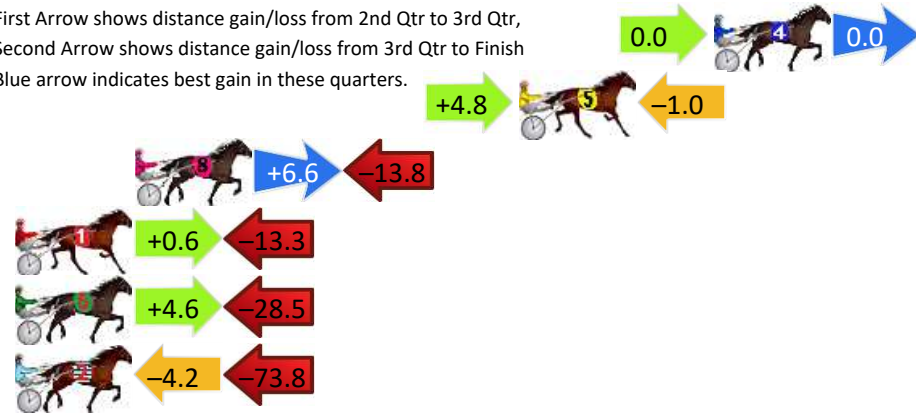

Dubbo Race 6 Distance 1720m

Friday, 10 May 2024

Gross Time: 2:07.90 MileRate: 1:59.70 LeadTime: 7.60s First Qtr: 30.40s Second Qtr: 29.40s Third Qtr: 30.20s Fourth Qtr: 30.30s

DATA TABLE: 800 / 400 Posi's are position from leader and (how wide the horse was at that position)

NoHorse	Plc	Mar	800 Posi	400 Posi	Time	3rd Qtr	4th Qt
4 ONE MORE ALTA	1	0.0m	0.0m (0)	0.0m (0)	2:07.90	30.20s	30.30s
5 OUR GLADIATOR	2	7.8m	11.6m (1)	6.8m (1)	2:08.52	29.84s	30.38s
8 HILARIOUS GEE	3	23.2m	16.0m (1)	9.4m (2)	2:09.74	29.70s	31.34s
1 HOODLUM TURF	4	29.3m	16.6m (0)	16.0m (1)	2:10.22	30.15s	31.30s
6 TEARIN UP THE SAND	5	31.1m	7.2m (1)	2.6m (1)	2:10.37	29.85s	32.45s
2 JINDY JOE	6	86.2m	8.2m (0)	12.4m (0)	2:14.74	30.51s	35.86s

Finish Position and metres gained

First Arrow shows distance gain/loss from 2nd Qtr to 3rd Qtr,
Second Arrow shows distance gain/loss from 3rd Qtr to Finish
Blue arrow indicates best gain in these quarters.