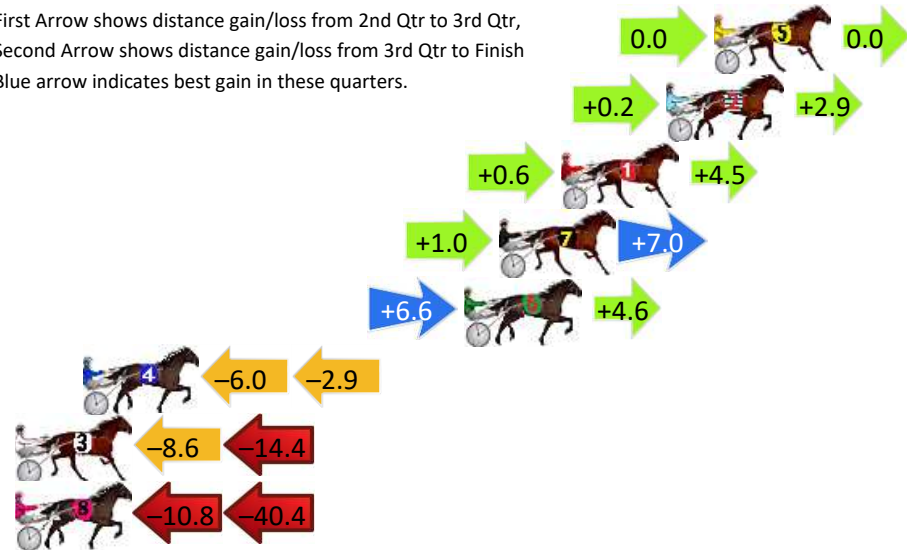

Finish Position and metres gained

First Arrow shows distance gain/loss from 2nd Qtr to 3rd Qtr, Second Arrow shows distance gain/loss from 3rd Qtr to Finish
Blue arrow indicates best gain in these quarters.

800

Visual positions in race at 2nd Quarter

400

Visual positions in race at 3rd Quarter

Dubbo Race 5 Distance 2120m

Friday, 10 May 2024

Gross Time: 2:34.40 MileRate: 1:57.20 LeadTime: 37.10s First Qtr: 30.20s Second Qtr: 28.60s Third Qtr: 28.80s Fourth Qtr: 29.70s

DATA TABLE: 800 / 400 Posi's are position from leader and (how wide the horse was at that position)

No	Horse	Plc	Mar	800 Posi	400 Posi	Time	3rd Qtr	4th Qt
5	WATCHMEDAZZLE	1	0.0m	0.0m (0)	0.0m (0)	2:34.40	28.80s	29.70s
2	MCLEAN	2	1.9m	5.0m (0)	4.8m (0)	2:34.55	28.79s	29.49s
1	A MAJOR STARR	3	6.1m	11.2m (0)	10.6m (1)	2:34.87	28.76s	29.37s
7	MENDOZA LASS	4	8.6m	16.6m (0)	15.6m (0)	2:35.07	28.74s	29.18s
6	RAINBOW TITAN	5	10.0m	21.2m (1)	14.6m (2)	2:35.18	28.33s	29.36s
4	BACKINTOWN	6	25.3m	16.4m (1)	22.4m (0)	2:36.37	29.23s	29.91s
3	POTTER	7	29.8m	6.8m (1)	15.4m (1)	2:36.72	29.41s	30.76s
8	BOTTLE ROCK	8	62.8m	11.6m (1)	22.4m (1)	2:39.29	29.54s	32.68s