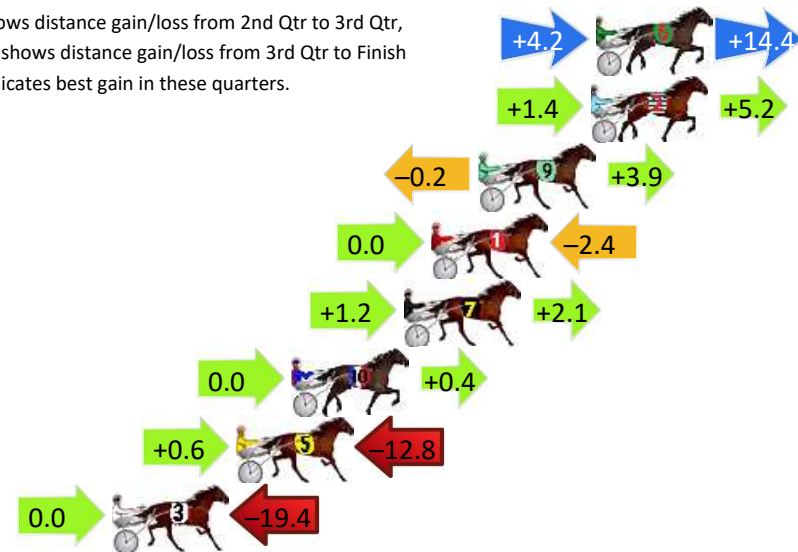

## Finish Position and metres gained

First Arrow shows distance gain/loss from 2nd Qtr to 3rd Qtr, Second Arrow shows distance gain/loss from 3rd Qtr to Finish. Blue arrow indicates best gain in these quarters.

# Newcastle Race 4 Distance 1609m

Friday, 10 May 2024

Gross Time: 1:53.40 MileRate: 1:53.40 LeadTime: 0.00s First Qtr: 27.20s Second Qtr: 30.20s Third Qtr: 27.70s Fourth Qtr: 28.40s

DATA TABLE: 800 / 400 Posi's are position from leader and (how wide the horse was at that position)

No	Horse	Plc	Mar	800 Posi	400 Posi	Time	3rd Qtr	4th Qt
6	ROCLEA IMAGE	1	0.0m	18.6m (0)	14.4m (1)	1:53.40	27.42s	27.38s
2	DUGGEE SLOY	2	0.2m	6.8m (1)	5.4m (1)	1:53.41	27.61s	28.03s
9	SOHO SINATRA	3	4.7m	8.4m (0)	8.6m (0)	1:53.75	27.72s	28.12s
1	WAYOUTWEST	4	6.6m	4.2m (0)	4.2m (0)	1:53.89	27.70s	28.57s
7	RUNFROMTERROR	5	7.7m	11.0m (1)	9.8m (1)	1:53.97	27.62s	28.25s
10	BETTOR TO BE TRICKY	6	12.2m	12.6m (0)	12.6m (0)	1:54.31	27.70s	28.37s
5	SOME CHEVRON	7	14.4m	2.2m (1)	1.6m (1)	1:54.47	27.65s	29.30s
3	CUT GLASS	8	19.4m	0.0m (0)	0.0m (0)	1:54.85	27.68s	29.77s

## Finish Position and metres gained

First Arrow shows distance gain/loss from 2nd Qtr to 3rd Qtr, Second Arrow shows distance gain/loss from 3rd Qtr to Finish  
Blue arrow indicates best gain in these quarters.