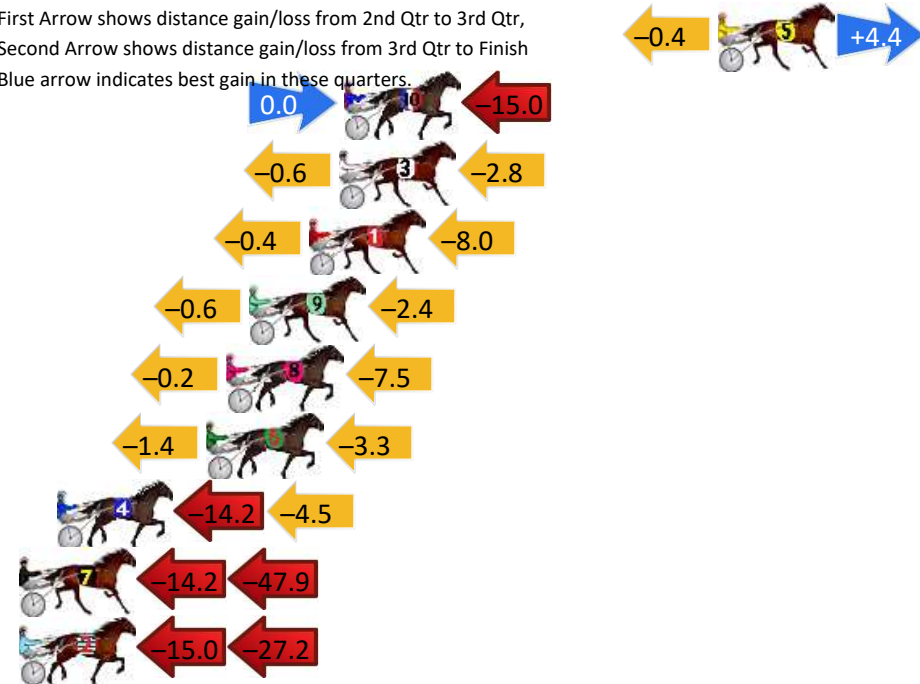

# Newcastle Race 1 Distance 2030m

Friday, 10 May 2024

Gross Time: 2:28.10 MileRate: 1:57.40 LeadTime: 31.60s First Qtr: 29.10s Second Qtr: 29.90s Third Qtr: 29.30s Fourth Qtr: 28.20s

DATA TABLE: 800 / 400 Posi's are position from leader and (how wide the horse was at that position)

No	Horse	Plc	Mar	800 Posi	400 Posi	Time	3rd Qtr	4th Qt
5	SWEET CREATION	1	0.0m	4.0m (0)	4.4m (0)	2:28.10	29.32s	27.89s
10	GROSESTAR	2	15.0m	0.0m (0)	0.0m (0)	2:29.21	29.32s	29.25s
3	WALLAROY BOY	3	15.2m	11.8m (0)	12.4m (0)	2:29.23	29.35s	28.40s
1	THE DUDE	4	16.4m	8.0m (0)	8.4m (0)	2:29.32	29.34s	28.76s
9	SOUTHBOUND TRAIN	5	18.8m	15.8m (0)	16.4m (0)	2:29.49	29.35s	28.37s
8	BROOKESSMARTDAN CER	6	19.7m	12.0m (1)	12.2m (1)	2:29.56	29.32s	28.73s
6	HAPPY AS	7	20.5m	15.8m (1)	17.2m (2)	2:29.62	29.40s	28.43s
4	GLENN FORD	8	26.5m	7.8m (1)	22.0m (1)	2:30.06	30.32s	28.52s
7	MONEY HONEY	9	65.9m	3.8m (1)	18.0m (1)	2:32.98	30.38s	31.56s
2	CLOUDIN UP	10	112.2m	70.0m (0)	85.0m (0)	2:36.41	30.41s	30.11s

## Finish Position and metres gained

First Arrow shows distance gain/loss from 2nd Qtr to 3rd Qtr, Second Arrow shows distance gain/loss from 3rd Qtr to Finish  
Blue arrow indicates best gain in these quarters.