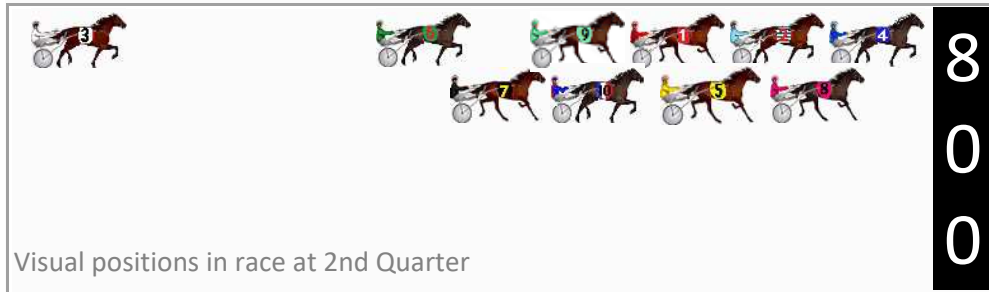

## Finish Position and metres gained

First Arrow shows distance gain/loss from 2nd Qtr to 3rd Qtr, Second Arrow shows distance gain/loss from 3rd Qtr to Finish  
Blue arrow indicates best gain in these quarters.

800

Visual positions in race at 2nd Quarter

400

Visual positions in race at 3rd Quarter

## Finish Position and metres gained

First Arrow shows distance gain/loss from 2nd Qtr to 3rd Qtr, Second Arrow shows distance gain/loss from 3rd Qtr to Finish. Blue arrow indicates best gain in these quarters.