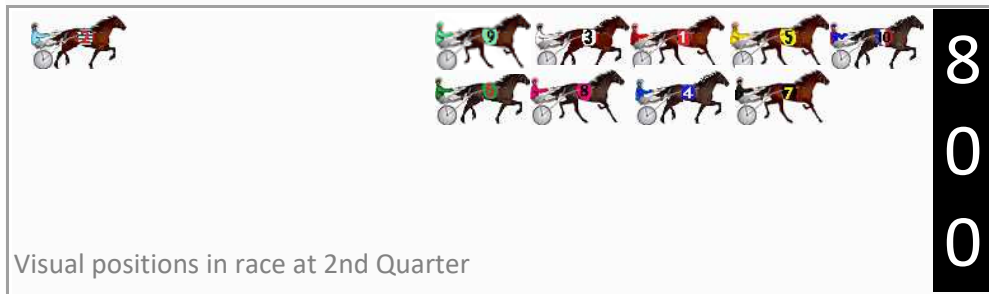

No	Horse	Plc	Mar	800 Posi	400 Posi	Time	3rd Qtr	4th Qt
5	SWEET CREATION	1	0.0m	4.0m (0)	4.4m (0)	2:28.10	29.32s	27.89s
10	GROSESTAR	2	15.0m	0.0m (0)	0.0m (0)	2:29.21	29.32s	29.25s
3	WALLAROY BOY	3	15.2m	11.8m (0)	12.4m (0)	2:29.23	29.35s	28.40s
1	THE DUDE	4	16.4m	8.0m (0)	8.4m (0)	2:29.32	29.34s	28.76s
9	SOUTHBOUND TRAIN	5	18.8m	15.8m (0)	16.4m (0)	2:29.49	29.35s	28.37s
8	BROOKESSMARTDAN CER	6	19.7m	12.0m (1)	12.2m (1)	2:29.56	29.32s	28.73s
6	HAPPY AS	7	20.5m	15.8m (1)	17.2m (2)	2:29.62	29.40s	28.43s
4	GLENN FORD	8	26.5m	7.8m (1)	22.0m (1)	2:30.06	30.32s	28.52s
7	MONEY HONEY	9	65.9m	3.8m (1)	18.0m (1)	2:32.98	30.38s	31.56s
2	CLOUDIN UP	10	112.2m	70.0m (0)	85.0m (0)	2:36.41	30.41s	30.11s

## Finish Position and metres gained

First Arrow shows distance gain/loss from 2nd Qtr to 3rd Qtr, Second Arrow shows distance gain/loss from 3rd Qtr to Finish  
Blue arrow indicates best gain in these quarters.