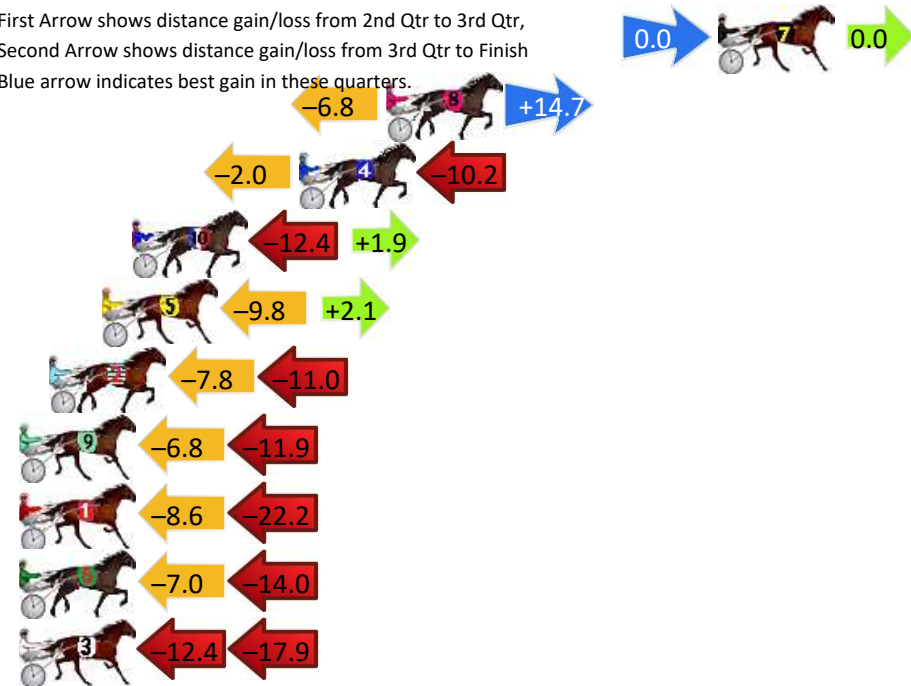

## Finish Position and metres gained

First Arrow shows distance gain/loss from 2nd Qtr to 3rd Qtr, Second Arrow shows distance gain/loss from 3rd Qtr to Finish  
Blue arrow indicates best gain in these quarters.

# Newcastle Race 2 Distance 1609m

Friday, 10 May 2024

Gross Time: 1:54.10 MileRate: 1:54.10 LeadTime: 0.00s First Qtr: 27.30s Second Qtr: 29.00s Third Qtr: 28.00s Fourth Qtr: 29.80s

DATA TABLE: 800 / 400 Posi's are position from leader and (how wide the horse was at that position)

No	Horse	Plc	Mar	800 Posi	400 Posi	Time	3rd Qtr	4th Qt
7	HALSEY NICOLE	1	0.0m	0.0m (0)	0.0m (0)	1:54.10	28.00s	29.80s
8	PRINCESS REMI	2	13.3m	21.2m (1)	28.0m (3)	1:55.14	28.52s	28.71s
4	SHEZA REBEL	3	16.8m	4.6m (1)	6.6m (0)	1:55.41	28.12s	30.56s
10	OUR PRINCESS KENNEDY	4	23.5m	13.0m (1)	25.4m (2)	1:55.93	28.90s	29.66s
5	NIGHTWATCH STAR	5	24.7m	17.0m (1)	26.8m (0)	1:56.03	28.71s	29.64s
2	LADY PEBBLES	6	26.8m	8.0m (0)	15.8m (1)	1:56.19	28.54s	30.61s
9	NIVEKALON PUNTA	7	30.7m	12.0m (0)	18.8m (0)	1:56.50	28.46s	30.68s
1	SUNDAY SESH	8	34.8m	4.0m (0)	12.6m (0)	1:56.82	28.57s	31.44s
6	TRUE STEPPER	9	37.0m	16.0m (0)	23.0m (0)	1:56.99	28.47s	30.84s
3	FEELING LUCKY	10	39.7m	9.4m (1)	21.8m (1)	1:57.20	28.85s	31.13s