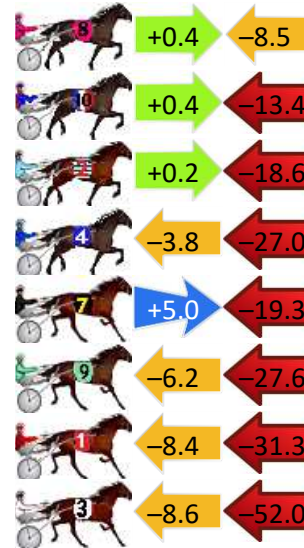

## Finish Position and metres gained

First Arrow shows distance gain/loss from 2nd Qtr to 3rd Qtr, Second Arrow shows distance gain/loss from 3rd Qtr to Finish  
Blue arrow indicates best gain in these quarters.

800

Visual positions in race at 2nd Quarter

400

Visual positions in race at 3rd Quarter

# Newcastle Race 6 Distance 1609m

Friday, 10 May 2024

Gross Time: 1:55.40 MileRate: 1:55.40 LeadTime: 0.00s First Qtr: 28.10s Second Qtr: 30.70s Third Qtr: 27.90s Fourth Qtr: 28.70s

DATA TABLE: 800 / 400 Posi's are position from leader and (how wide the horse was at that position)