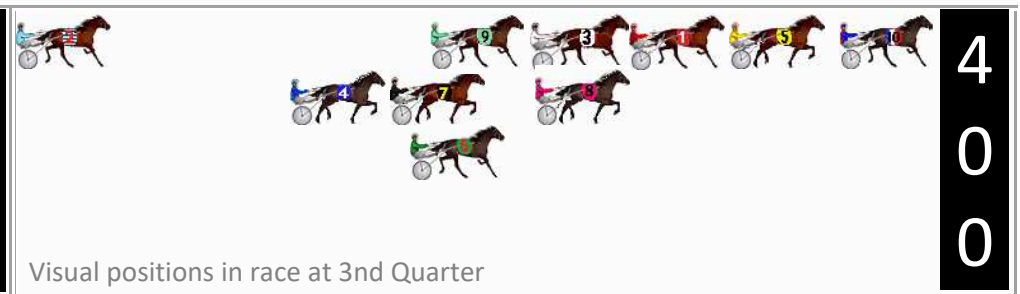

No	Horse	Plc	Mar	800 Posi	400 Posi	Time	3rd Qtr	4th Qt
5	SWEET CREATION	1	0.0m	4.0m (0)	4.4m (0)	2:28.10	29.32s	27.89s
10	GROSESTAR	2	15.0m	0.0m (0)	0.0m (0)	2:29.21	29.32s	29.25s
3	WALLAROY BOY	3	15.2m	11.8m (0)	12.4m (0)	2:29.23	29.35s	28.40s
1	THE DUDE	4	16.4m	8.0m (0)	8.4m (0)	2:29.32	29.34s	28.76s
9	SOUTHBOUND TRAIN	5	18.8m	15.8m (0)	16.4m (0)	2:29.49	29.35s	28.37s
8	BROOKESSMARTDAN CER	6	19.7m	12.0m (1)	12.2m (1)	2:29.56	29.32s	28.73s
6	HAPPY AS	7	20.5m	15.8m (1)	17.2m (2)	2:29.62	29.40s	28.43s
4	GLENN FORD	8	26.5m	7.8m (1)	22.0m (1)	2:30.06	30.32s	28.52s
7	MONEY HONEY	9	65.9m	3.8m (1)	18.0m (1)	2:32.98	30.38s	31.56s
2	CLOUDIN UP	10	112.2m	70.0m (0)	85.0m (0)	2:36.41	30.41s	30.11s

## Finish Position and metres gained

First Arrow shows distance gain/loss from 2nd Qtr to 3rd Qtr, Second Arrow shows distance gain/loss from 3rd Qtr to Finish  
Blue arrow indicates best gain in these quarters.