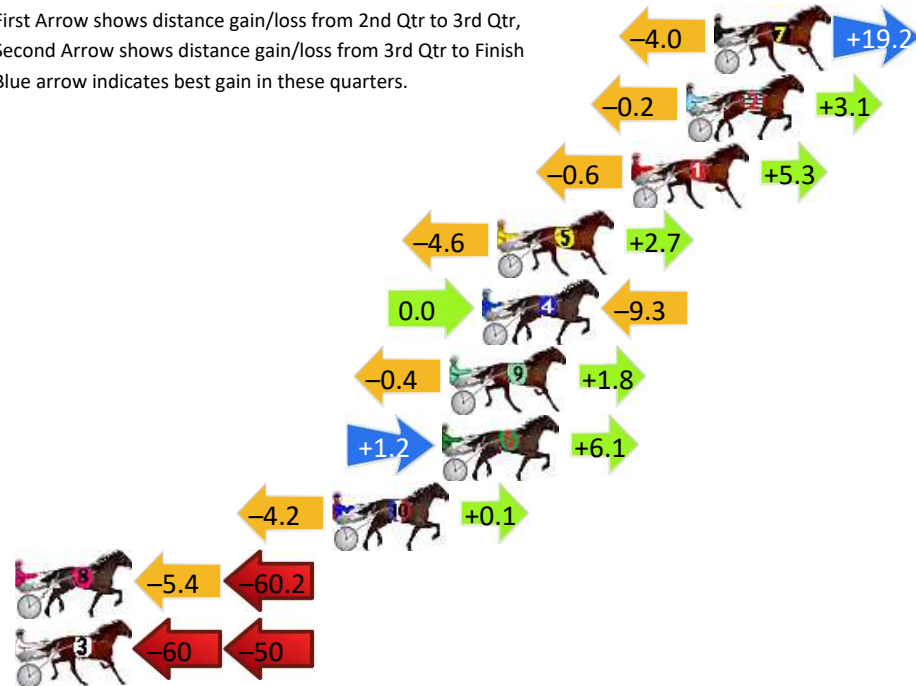

## Finish Position and metres gained

First Arrow shows distance gain/loss from 2nd Qtr to 3rd Qtr, Second Arrow shows distance gain/loss from 3rd Qtr to Finish  
Blue arrow indicates best gain in these quarters.

800

Visual positions in race at 2nd Quarter

400

Visual positions in race at 3rd Quarter

# Newcastle Race 3 Distance 2030m

Friday, 10 May 2024

Gross Time: 2:28.20 MileRate: 1:57.50 LeadTime: 28.40s First Qtr: 30.80s Second Qtr: 30.60s Third Qtr: 29.30s Fourth Qtr: 29.10s

DATA TABLE: 800 / 400 Posi's are position from leader and (how wide the horse was at that position)

## Finish Position and metres gained

First Arrow shows distance gain/loss from 2nd Qtr to 3rd Qtr, Second Arrow shows distance gain/loss from 3rd Qtr to Finish. Blue arrow indicates best gain in these quarters.