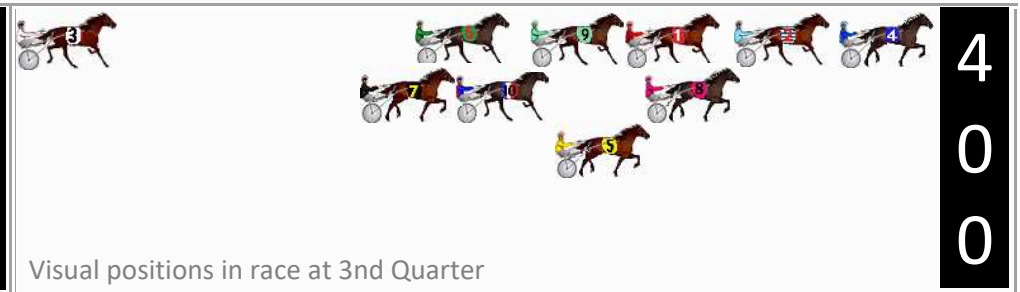

## Finish Position and metres gained

First Arrow shows distance gain/loss from 2nd Qtr to 3rd Qtr, Second Arrow shows distance gain/loss from 3rd Qtr to Finish  
Blue arrow indicates best gain in these quarters.

## Finish Position and metres gained

First Arrow shows distance gain/loss from 2nd Qtr to 3rd Qtr, Second Arrow shows distance gain/loss from 3rd Qtr to Finish. Blue arrow indicates best gain in these quarters.