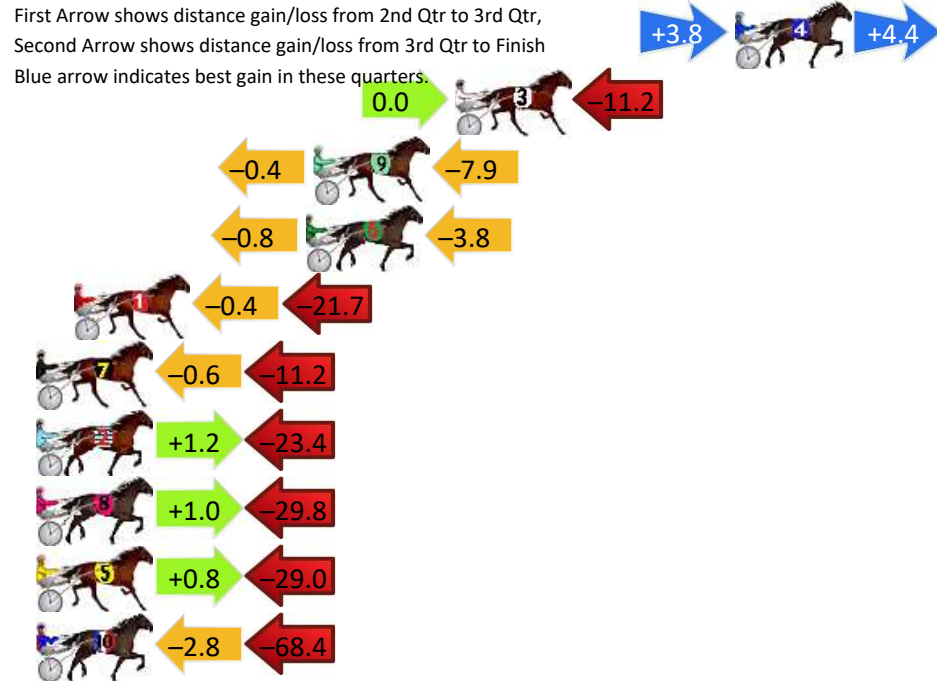

Newcastle Race 7 Distance 2030m

Friday, 10 May 2024

Gross Time: 2:26.90 MileRate: 1:56.50 LeadTime: 28.90s First Qtr: 30.60s Second Qtr: 30.30s Third Qtr: 29.00s Fourth Qtr: 28.10s

DATA TABLE: 800 / 400 Posi's are position from leader and (how wide the horse was at that position)

No	Horse	Plc	Mar	800 Posi	400 Posi	Time	3rd Qtr	4th Qt
4	MONDELLO BEACH	1	0.0m	8.2m (1)	4.4m (2)	2:26.90	28.73s	27.79s
3	BETTER HARLEY	2	11.2m	0.0m (0)	0.0m (0)	2:27.73	29.01s	28.88s
9	IDEAL MONDO	3	16.9m	8.6m (0)	9.0m (0)	2:28.15	29.04s	28.65s
6	SILVER LADY	4	17.2m	12.6m (0)	13.4m (0)	2:28.17	29.06s	28.37s
1	ARCTIC BEAST	5	26.5m	4.4m (0)	4.8m (0)	2:28.86	29.05s	29.62s
7	HASLER	6	28.6m	16.8m (0)	17.4m (0)	2:29.01	29.06s	28.88s
2	SPORTING ROBYN	7	39.6m	17.4m (1)	16.2m (1)	2:29.82	28.94s	29.73s
8	BUDDY PERFECT	8	41.2m	12.4m (1)	11.4m (1)	2:29.94	28.96s	30.18s
5	LONGNWINDINGROAD	9	50.0m	21.8m (1)	21.0m (1)	2:30.59	28.98s	30.13s
10	IGNITE THE FIRE	10	75.2m	4.0m (1)	6.8m (1)	2:32.45	29.28s	32.88s

Finish Position and metres gained

800

Visual positions in race at 2nd Quarter