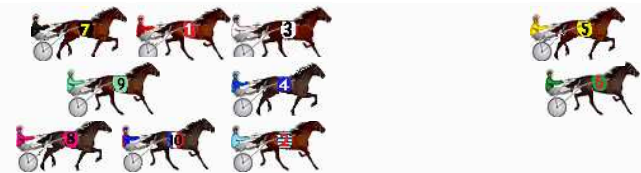

400

Visual positions in race at 3rd Quarter