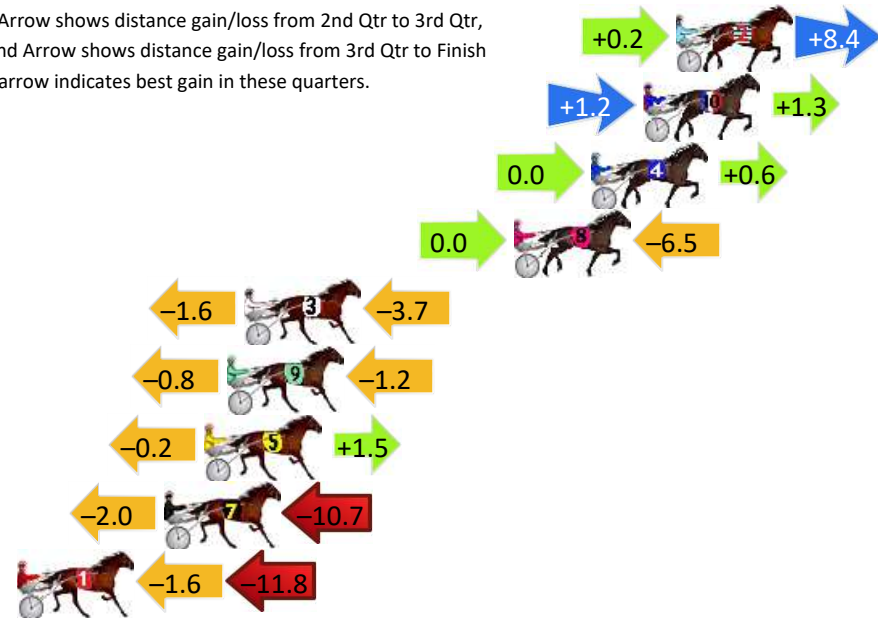

## Finish Position and metres gained

First Arrow shows distance gain/loss from 2nd Qtr to 3rd Qtr, Second Arrow shows distance gain/loss from 3rd Qtr to Finish  
Blue arrow indicates best gain in these quarters.

800

Visual positions in race at 2nd Quarter

400

Visual positions in race at 3rd Quarter

# Newcastle Race 5 Distance 1609m

Friday, 10 May 2024

Gross Time: 1:53.30 MileRate: 1:53.30 LeadTime: 0.00s First Qtr: 27.60s Second Qtr: 30.80s Third Qtr: 27.30s Fourth Qtr: 27.60s

DATA TABLE: 800 / 400 Posi's are position from leader and (how wide the horse was at that position)