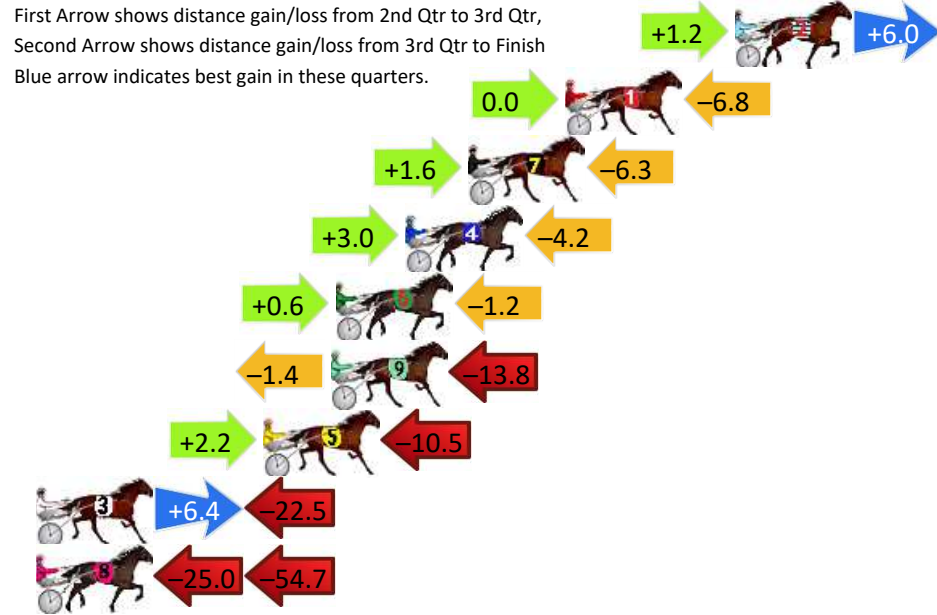

West Wyalong Race 1 Distance 1740m

Friday, 10 May 2024

Gross Time: 2:10.10 MileRate: 2:00.30 LeadTime: 9.90s First Qtr: 31.00s Second Qtr: 30.30s Third Qtr: 31.20s Fourth Qtr: 27.70s

DATA TABLE: 800 / 400 Posi's are position from leader and (how wide the horse was at that position)

No	Horse	Plc	Mar	800 Posi	400 Posi	Time	3rd Qtr	4th Qt
2	OTTOS WEALTH	1	0.0m	7.2m (1)	6.0m (2)	2:10.10	31.09s	27.29s
1	ANGELIC ATTITUDE	2	6.8m	0.0m (0)	0.0m (0)	2:10.60	31.23s	28.17s
7	MAKES YOU WONDER	3	10.7m	6.0m (0)	4.4m (0)	2:10.88	31.11s	28.13s
4	JETTER SON	4	13.2m	12.0m (1)	9.0m (1)	2:11.06	31.00s	27.99s
6	BASILS BLACKSPARRA	5	16.0m	15.4m (0)	14.8m (0)	2:11.27	31.16s	27.78s
9	WAMBOYNE MACHETE	6	16.2m	1.0m (1)	2.4m (1)	2:11.28	31.36s	28.65s
5	TUFFASOLDBOOTS	7	18.9m	10.6m (0)	8.4m (0)	2:11.48	31.08s	28.42s
3	SANDERS	8	34.7m	18.6m (1)	12.2m (2)	2:12.63	30.83s	29.25s
8	ELLENS DELIGHT	9	114.7m	35.0m (0)	60.0m (0)	2:18.46	33.27s	31.47s

Finish Position and metres gained