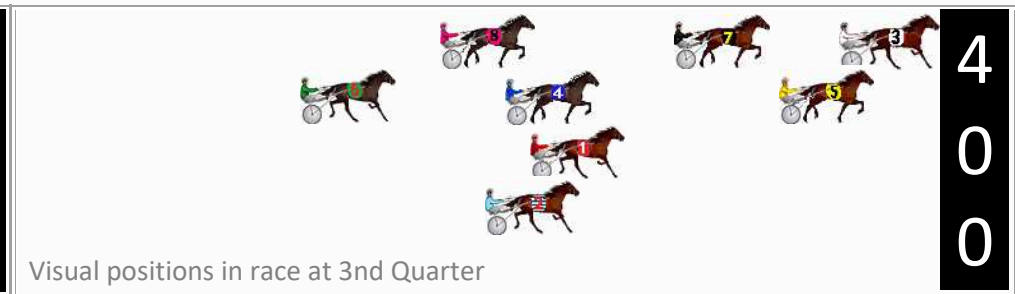

Finish Position and metres gained

First Arrow shows distance gain/loss from 2nd Qtr to 3rd Qtr, Second Arrow shows distance gain/loss from 3rd Qtr to Finish
Blue arrow indicates best gain in these quarters.

DATA TABLE: 800 / 400 Posi's are position from leader and (how wide the horse was at that position)

No	Horse	Plc	Mar	800 Posi	400 Posi	Time	3rd Qtr	4th Qt
3	THANKS BE TO GOD	1	0.0m	0.0m (0)	0.0m (0)	2:41.20	30.10s	28.40s
5	PIRANI PRINCESS	2	5.4m	13.6m (2)	2.4m (1)	2:41.60	29.29s	28.61s
4	GEOFFREY BEE	3	16.9m	7.2m (1)	13.4m (1)	2:42.46	30.56s	28.65s
7	SHES GOT A REASON	4	18.8m	4.8m (0)	6.6m (0)	2:42.60	30.26s	29.26s
8	NOTTADOUBT	5	26.1m	9.4m (0)	16.0m (0)	2:43.15	30.60s	29.11s
6	ARTS CLASSIC	6	29.1m	14.2m (0)	21.6m (1)	2:43.37	30.65s	28.93s
1	EYES FOR DOLLARS	7	37.8m	2.6m (1)	12.4m (2)	2:44.02	30.87s	30.19s
2	VILLAGE GENTLEMAN	8	71.5m	11.6m (1)	14.2m (3)	2:46.53	30.41s	32.45s