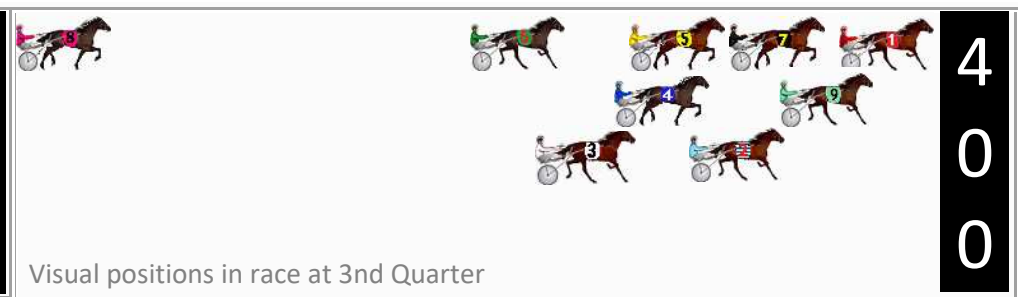

West Wyalong Race 1 Distance 1740m

Friday, 10 May 2024

Gross Time: 2:10.10 MileRate: 2:00.30 LeadTime: 9.90s First Qtr: 31.00s Second Qtr: 30.30s Third Qtr: 31.20s Fourth Qtr: 27.70s

DATA TABLE: 800 / 400 Posi's are position from leader and (how wide the horse was at that position)

No	Horse	Plc	Mar	800 Posi	400 Posi	Time	3rd Qtr	4th Qt
2	OTTOS WEALTH	1	0.0m	7.2m (1)	6.0m (2)	2:10.10	31.09s	27.29s
1	ANGELIC ATTITUDE	2	6.8m	0.0m (0)	0.0m (0)	2:10.60	31.23s	28.17s
7	MAKES YOU WONDER	3	10.7m	6.0m (0)	4.4m (0)	2:10.88	31.11s	28.13s
4	JETTER SON	4	13.2m	12.0m (1)	9.0m (1)	2:11.06	31.00s	27.99s
6	BASILS BLACKSPARRA	5	16.0m	15.4m (0)	14.8m (0)	2:11.27	31.16s	27.78s
9	WAMBOYNE MACHETE	6	16.2m	1.0m (1)	2.4m (1)	2:11.28	31.36s	28.65s
5	TUFFASOLDBOOTS	7	18.9m	10.6m (0)	8.4m (0)	2:11.48	31.08s	28.42s
3	SANDERS	8	34.7m	18.6m (1)	12.2m (2)	2:12.63	30.83s	29.25s
8	ELLENS DELIGHT	9	114.7m	35.0m (0)	60.0m (0)	2:18.46	33.27s	31.47s

Finish Position and metres gained