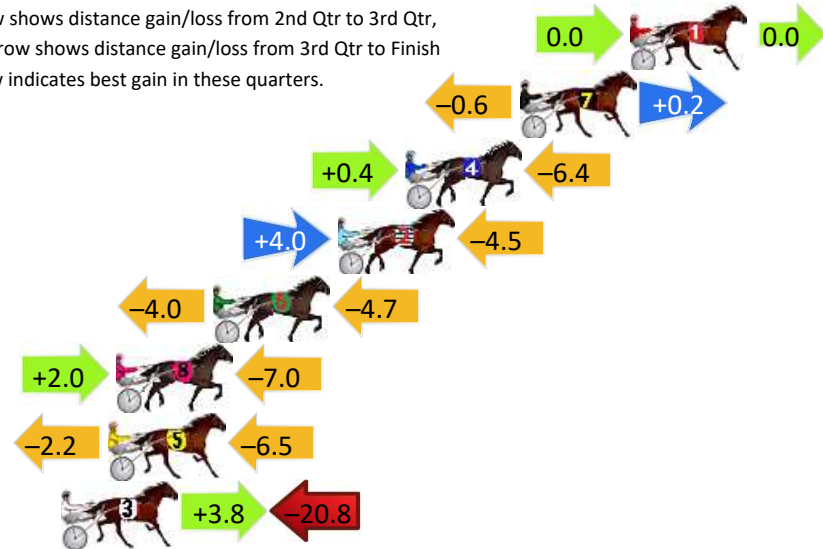

Finish Position and metres gained

First Arrow shows distance gain/loss from 2nd Qtr to 3rd Qtr, Second Arrow shows distance gain/loss from 3rd Qtr to Finish. Blue arrow indicates best gain in these quarters.

800

Visual positions in race at 2nd Quarter

400

Visual positions in race at 3rd Quarter

West Wyalong Race 5 Distance 1740m

Friday, 10 May 2024

Gross Time: 2:12.80 MileRate: 2:02.80 LeadTime: 9.70s First Qtr: 31.90s Second Qtr: 33.80s Third Qtr: 30.40s Fourth Qtr: 27.00s

DATA TABLE: 800 / 400 Posi's are position from leader and (how wide the horse was at that position)

No	Horse	Plc	Mar	800 Posi	400 Posi	Time	3rd Qtr	4th Qt
1	DEBRA JEAN	1	0.0m	0.0m (0)	0.0m (0)	2:12.80	30.40s	27.00s
7	GIRL JUST FLY	2	4.4m	4.0m (0)	4.6m (0)	2:13.11	30.44s	26.99s
4	ALLIYAHS HOPE	3	9.0m	3.0m (1)	2.6m (1)	2:13.44	30.40s	27.43s
2	FLEUR BELLA	4	11.7m	11.2m (1)	7.2m (2)	2:13.63	30.13s	27.30s
6	JUSTADIVA	5	16.7m	8.0m (0)	12.0m (0)	2:13.99	30.71s	27.32s
8	SUNNYWITHACHANCE	6	20.6m	15.6m (1)	13.6m (2)	2:14.27	30.29s	27.47s
5	LIKA STYLE	7	20.9m	12.2m (0)	14.4m (1)	2:14.29	30.58s	27.44s
3	MOP	8	22.8m	5.8m (2)	2.0m (2)	2:14.42	30.22s	28.40s

Finish Position and metres gained

First Arrow shows distance gain/loss from 2nd Qtr to 3rd Qtr, Second Arrow shows distance gain/loss from 3rd Qtr to Finish
Blue arrow indicates best gain in these quarters.