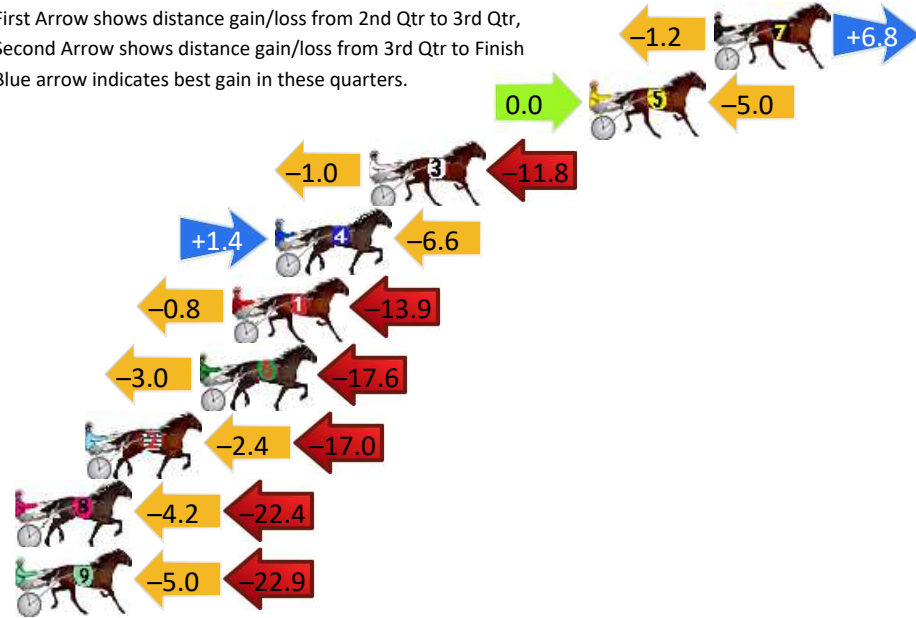

West Wyalong Race 7 Distance 1740m

Friday, 10 May 2024

Gross Time: 2:08.20 MileRate: 1:58.60 LeadTime: 9.40s First Qtr: 29.50s Second Qtr: 30.80s Third Qtr: 29.90s Fourth Qtr: 28.60s

DATA TABLE: 800 / 400 Posi's are position from leader and (how wide the horse was at that position)

No	Horse	Plc	Mar	800 Posi	400 Posi	Time	3rd Qtr	4th Qt
7	MORE GOODA	1	0.0m	5.6m (2)	6.8m (2)	2:08.20	29.98s	28.12s
5	HELLO I TEA	2	5.0m	0.0m (0)	0.0m (0)	2:08.58	29.91s	28.96s
3	SMOKIN POCKET	3	13.8m	1.0m (2)	2.0m (2)	2:09.24	29.99s	29.44s
4	SONGBIRD	4	17.6m	12.4m (2)	11.0m (2)	2:09.52	29.81s	29.07s
1	AROMET GIRL	5	19.3m	4.6m (0)	5.4m (0)	2:09.65	29.98s	29.59s
6	SPORTY MICKILLA	6	20.6m	0.0m (1)	3.0m (1)	2:09.75	30.15s	29.85s
2	THE MOUNTAIN	7	25.2m	5.8m (1)	8.2m (1)	2:10.09	30.10s	29.81s
8	MI MATE RON	8	35.8m	9.2m (0)	13.4m (0)	2:10.89	30.24s	30.19s
9	LENNOX BROMAC	9	40.7m	12.8m (1)	17.8m (1)	2:11.26	30.30s	30.23s

Finish Position and metres gained

First Arrow shows distance gain/loss from 2nd Qtr to 3rd Qtr, Second Arrow shows distance gain/loss from 3rd Qtr to Finish
Blue arrow indicates best gain in these quarters.

800

Visual positions in race at 2nd Quarter