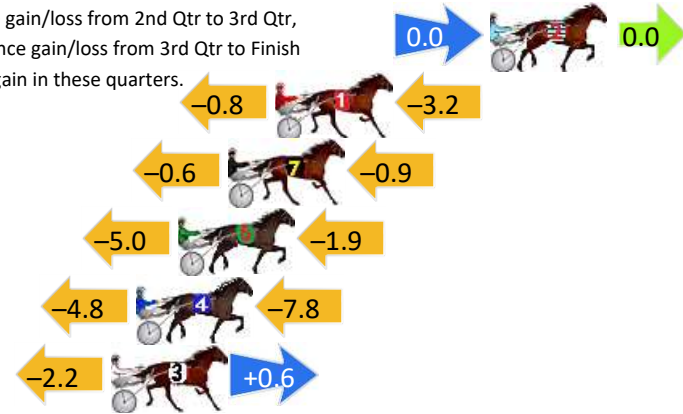

Finish Position and metres gained

First Arrow shows distance gain/loss from 2nd Qtr to 3rd Qtr, Second Arrow shows distance gain/loss from 3rd Qtr to Finish
Blue arrow indicates best gain in these quarters.

8
0
0

Visual positions in race at 2nd Quarter

4
0
0

Visual positions in race at 3rd Quarter

West Wyalong Race 6 Distance 1740m

Friday, 10 May 2024

Gross Time: 2:07.60 MileRate: 1:58.00 LeadTime: 9.10s First Qtr: 30.50s Second Qtr: 30.70s Third Qtr: 29.40s Fourth Qtr: 27.90s

DATA TABLE: 800 / 400 Posi's are position from leader and (how wide the horse was at that position)

NoHorse	Plc	Mar	800 Posi	400 Posi	Time	3rd Qtr	4th Qt
2 BUBBA SCRUB	1	0.0m	0.0m (0)	0.0m (0)	2:07.60	29.40s	27.90s
1 SPORTY MARY	2	8.6m	4.6m (0)	5.4m (0)	2:08.23	29.46s	28.12s
7 THE IRON LADY	3	10.5m	9.0m (0)	9.6m (0)	2:08.37	29.44s	27.96s
6 JOETOMO	4	12.5m	5.6m (1)	10.6m (1)	2:08.52	29.76s	28.03s
4 ESTHER RISING	5	14.2m	1.6m (1)	6.4m (1)	2:08.64	29.76s	28.44s
3 A DUSTY DANCE	6	15.2m	13.6m (0)	15.8m (1)	2:08.72	29.56s	27.86s