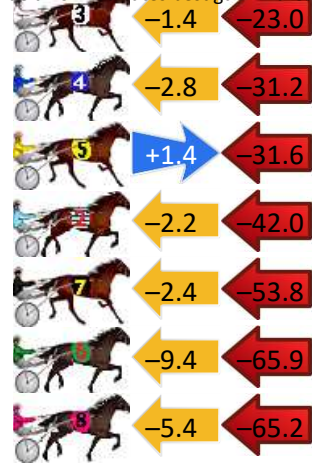

DATA TABLE: 800 / 400 Posi's are position from leader and (how wide the horse was at that position)

No	Horse	Plc	Mar	800 Posi	400 Posi	Time	3rd Qtr	4th Qt
3	THANKS BE TO GOD	1	0.0m	0.0m (0)	0.0m (0)	2:41.20	30.10s	28.40s
5	PIRANI PRINCESS	2	5.4m	13.6m (2)	2.4m (1)	2:41.60	29.29s	28.61s
4	GEOFFREY BEE	3	16.9m	7.2m (1)	13.4m (1)	2:42.46	30.56s	28.65s
7	SHES GOT A REASON	4	18.8m	4.8m (0)	6.6m (0)	2:42.60	30.26s	29.26s
8	NOTTADOUBT	5	26.1m	9.4m (0)	16.0m (0)	2:43.15	30.60s	29.11s
6	ARTS CLASSIC	6	29.1m	14.2m (0)	21.6m (1)	2:43.37	30.65s	28.93s
1	EYES FOR DOLLARS	7	37.8m	2.6m (1)	12.4m (2)	2:44.02	30.87s	30.19s
2	VILLAGE GENTLEMAN	8	71.5m	11.6m (1)	14.2m (3)	2:46.53	30.41s	32.45s

Finish Position and metres gained

First Arrow shows distance gain/loss from 2nd Qtr to 3rd Qtr, Second Arrow shows distance gain/loss from 3rd Qtr to Finish
Blue arrow indicates best gain in these quarters.

West Wyalong Race 4 Distance 2140m

Friday, 10 May 2024

Gross Time: 2:37.90 MileRate: 1:58.80 LeadTime: 38.50s First Qtr: 31.90s Second Qtr: 29.60s Third Qtr: 30.40s Fourth Qtr: 27.50s

DATA TABLE: 800 / 400 Posi's are position from leader and (how wide the horse was at that position)

Finish Position and metres gained

First Arrow shows distance gain/loss from 2nd Qtr to 3rd Qtr, Second Arrow shows distance gain/loss from 3rd Qtr to Finish. Blue arrow indicates best gain in these quarters.