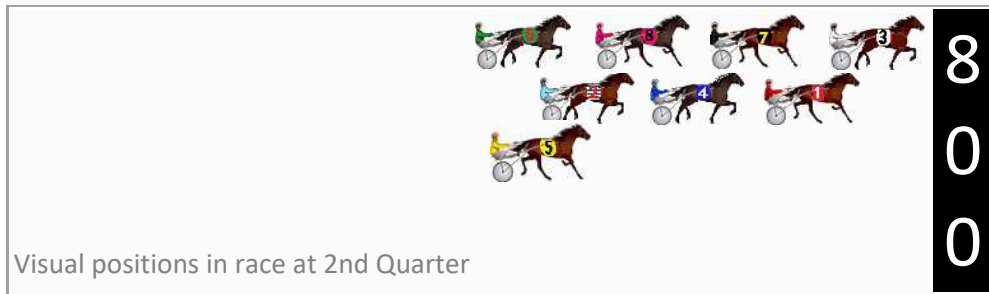

Finish Position and metres gained

First Arrow shows distance gain/loss from 2nd Qtr to 3rd Qtr, Second Arrow shows distance gain/loss from 3rd Qtr to Finish
Blue arrow indicates best gain in these quarters.