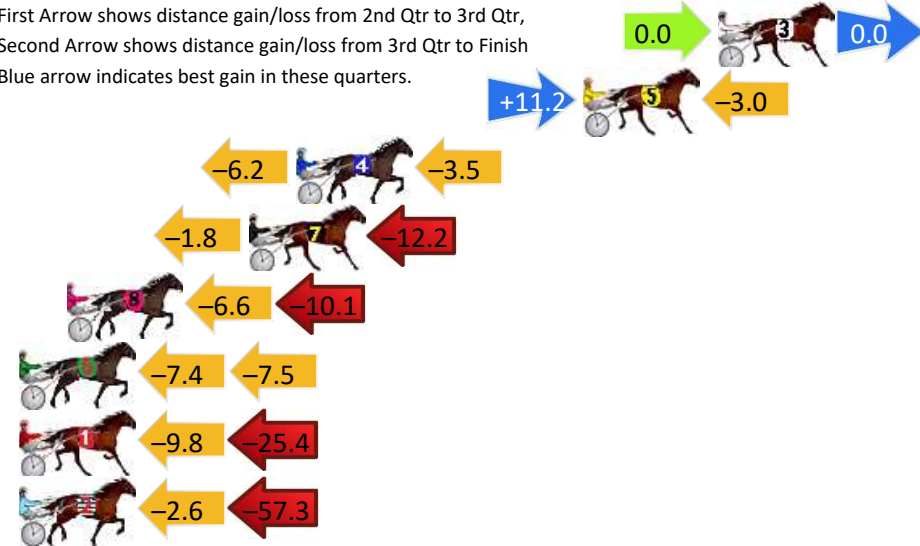

Finish Position and metres gained

First Arrow shows distance gain/loss from 2nd Qtr to 3rd Qtr, Second Arrow shows distance gain/loss from 3rd Qtr to Finish
Blue arrow indicates best gain in these quarters.

800

Visual positions in race at 2nd Quarter

400

Visual positions in race at 3rd Quarter

West Wyalong Race 3 Distance 2140m

Friday, 10 May 2024

Gross Time: 2:41.20 MileRate: 2:01.20 LeadTime: 39.50s First Qtr: 32.30s Second Qtr: 30.90s Third Qtr: 30.10s Fourth Qtr: 28.40s

DATA TABLE: 800 / 400 Posi's are position from leader and (how wide the horse was at that position)

No	Horse	Plc	Mar	800 Posi	400 Posi	Time	3rd Qtr	4th Qt
3	THANKS BE TO GOD	1	0.0m	0.0m (0)	0.0m (0)	2:41.20	30.10s	28.40s
5	PIRANI PRINCESS	2	5.4m	13.6m (2)	2.4m (1)	2:41.60	29.29s	28.61s
4	GEOFFREY BEE	3	16.9m	7.2m (1)	13.4m (1)	2:42.46	30.56s	28.65s
7	SHES GOT A REASON	4	18.8m	4.8m (0)	6.6m (0)	2:42.60	30.26s	29.26s
8	NOTTADOUBT	5	26.1m	9.4m (0)	16.0m (0)	2:43.15	30.60s	29.11s
6	ARTS CLASSIC	6	29.1m	14.2m (0)	21.6m (1)	2:43.37	30.65s	28.93s
1	EYES FOR DOLLARS	7	37.8m	2.6m (1)	12.4m (2)	2:44.02	30.87s	30.19s
2	VILLAGE GENTLEMAN	8	71.5m	11.6m (1)	14.2m (3)	2:46.53	30.41s	32.45s