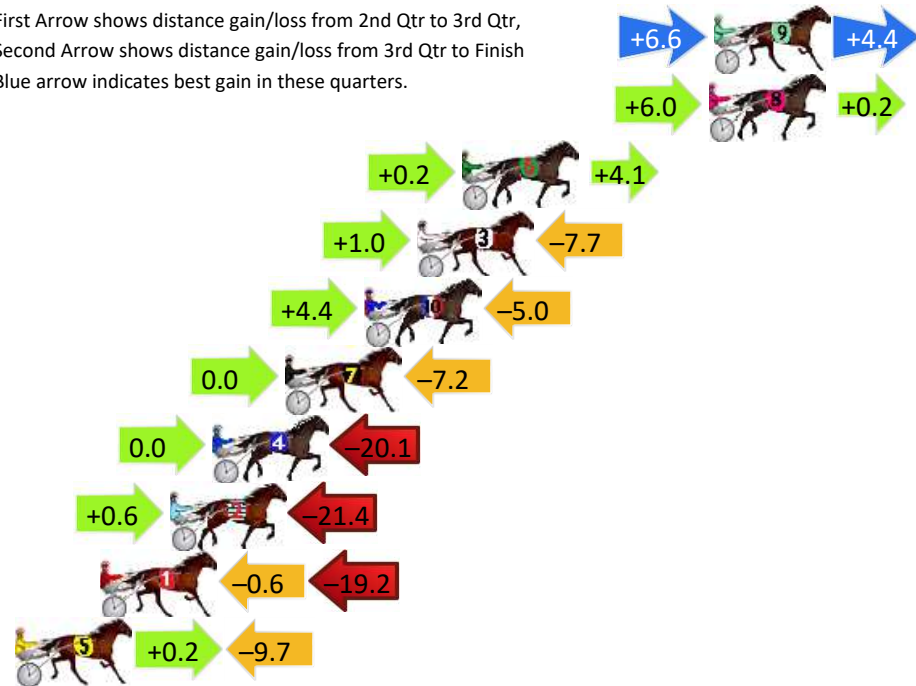

No	Horse	Plc	Mar	800 Posi	400 Posi	Time	3rd Qtr	4th Qt
2	OTTOS WEALTH	1	0.0m	7.2m (1)	6.0m (2)	2:10.10	31.09s	27.29s
1	ANGELIC ATTITUDE	2	6.8m	0.0m (0)	0.0m (0)	2:10.60	31.23s	28.17s
7	MAKES YOU WONDER	3	10.7m	6.0m (0)	4.4m (0)	2:10.88	31.11s	28.13s
4	JETTER SON	4	13.2m	12.0m (1)	9.0m (1)	2:11.06	31.00s	27.99s
6	BASILS BLACKSPARRA	5	16.0m	15.4m (0)	14.8m (0)	2:11.27	31.16s	27.78s
9	WAMBOYNE MACHETE	6	16.2m	1.0m (1)	2.4m (1)	2:11.28	31.36s	28.65s
5	TUFFASOLDBOOTS	7	18.9m	10.6m (0)	8.4m (0)	2:11.48	31.08s	28.42s
3	SANDERS	8	34.7m	18.6m (1)	12.2m (2)	2:12.63	30.83s	29.25s
8	ELLENS DELIGHT	9	114.7m	35.0m (0)	60.0m (0)	2:18.46	33.27s	31.47s

Finish Position and metres gained

West Wyalong Race 2 Distance 2140m

Friday, 10 May 2024

Gross Time: 2:42.20 MileRate: 2:02.00 LeadTime: 38.30s First Qtr: 33.00s Second Qtr: 31.40s Third Qtr: 30.00s Fourth Qtr: 29.50s

DATA TABLE: 800 / 400 Posi's are position from leader and (how wide the horse was at that position)

No	Horse	Plc	Mar	800 Posi	400 Posi	Time	3rd Qtr	4th Qt
9	OLE CHESTER	1	0.0m	11.0m (2)	4.4m (2)	2:42.20	29.51s	29.18s
8	DANIBOY	2	0.2m	6.4m (2)	0.4m (2)	2:42.22	29.56s	29.49s
6	DOTTIE FEELS GOOD	3	10.1m	14.4m (0)	14.2m (1)	2:42.98	29.98s	29.20s
3	SHEZALEGACY	4	11.9m	5.2m (1)	4.2m (1)	2:43.12	29.93s	30.06s
10	BARKWAY DAVE	5	14.0m	13.4m (1)	9.0m (2)	2:43.28	29.68s	29.87s
7	ROCKNROLL STARDOM	6	17.2m	10.0m (0)	10.0m (0)	2:43.53	30.00s	30.03s
4	AMERICAN BOULEVARD	7	20.1m	0.0m (1)	0.0m (1)	2:43.75	30.01s	30.97s
2	SOMEBODYS GIRL	8	21.8m	1.0m (0)	0.4m (0)	2:43.89	29.97s	31.07s
1	TASSIE SAFARI	9	24.6m	4.8m (0)	5.4m (0)	2:44.10	30.06s	30.91s
5	PEPPA	10	28.7m	19.2m (0)	19.0m (1)	2:44.42	29.99s	30.21s

Finish Position and metres gained

First Arrow shows distance gain/loss from 2nd Qtr to 3rd Qtr, Second Arrow shows distance gain/loss from 3rd Qtr to Finish
Blue arrow indicates best gain in these quarters.