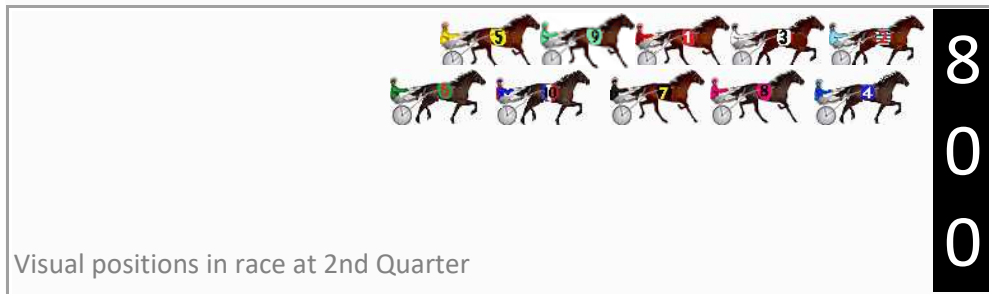

Canberra Race 1 Distance 1770m

Sunday, 12 May 2024

Gross Time: 2:15.50 MileRate: 2:03.20 LeadTime: 11.10s First Qtr: 32.00s Second Qtr: 33.10s Third Qtr: 31.00s Fourth Qtr: 28.30s

DATA TABLE: 800 / 400 Posi's are position from leader and (how wide the horse was at that position)

No	Horse	Plc	Mar	800 Posi	400 Posi	Time	3rd Qtr	4th Qt
2	ALLANEE	1	0.0m	0.0m (0)	0.0m (0)	2:15.50	31.00s	28.30s
3	MOVINTOHELLANDBACK	2	7.1m	4.0m (0)	4.4m (0)	2:16.03	31.04s	28.49s
7	LEAD ROLE	3	12.8m	8.8m (1)	6.2m (2)	2:16.45	30.83s	28.76s
4	PYEKAKARIKI	4	13.2m	0.6m (1)	2.2m (1)	2:16.48	31.15s	29.07s
1	IRISH SPEED	5	14.5m	7.8m (0)	8.8m (0)	2:16.58	31.09s	28.70s
6	FOREVER REASON	6	15.2m	17.6m (1)	11.0m (3)	2:16.63	30.53s	28.60s
8	BELLASBEACHBOY	7	20.7m	4.8m (1)	7.6m (1)	2:17.04	31.25s	29.22s
9	KANGALOO LAH BLING	8	20.8m	11.6m (0)	13.2m (0)	2:17.05	31.14s	28.83s
10	ZINSSAR	9	21.0m	13.4m (1)	11.2m (2)	2:17.06	30.87s	28.99s
5	NEEDYS ROCKIN	10	47.3m	15.6m (0)	18.2m (1)	2:19.02	31.29s	30.35s

Finish Position and metres gained