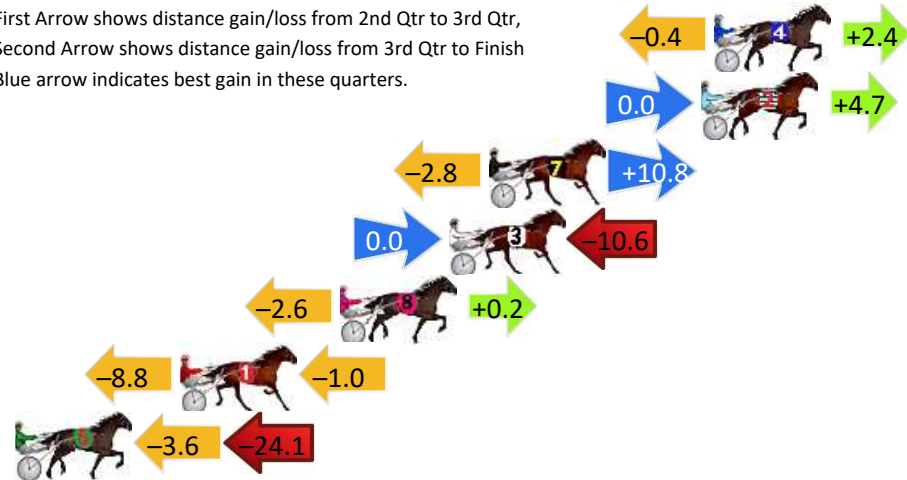

## Finish Position and metres gained

## Finish Position and metres gained

First Arrow shows distance gain/loss from 2nd Qtr to 3rd Qtr, Second Arrow shows distance gain/loss from 3rd Qtr to Finish  
Blue arrow indicates best gain in these quarters.