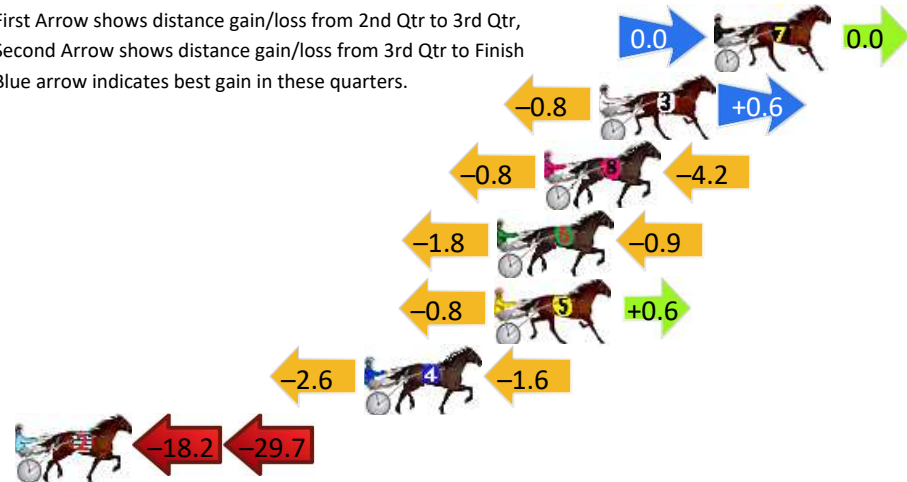

## Finish Position and metres gained

Visual positions in race at 2nd Quarter

Visual positions in race at 3rd Quarter

## Finish Position and metres gained

First Arrow shows distance gain/loss from 2nd Qtr to 3rd Qtr, Second Arrow shows distance gain/loss from 3rd Qtr to Finish  
Blue arrow indicates best gain in these quarters.