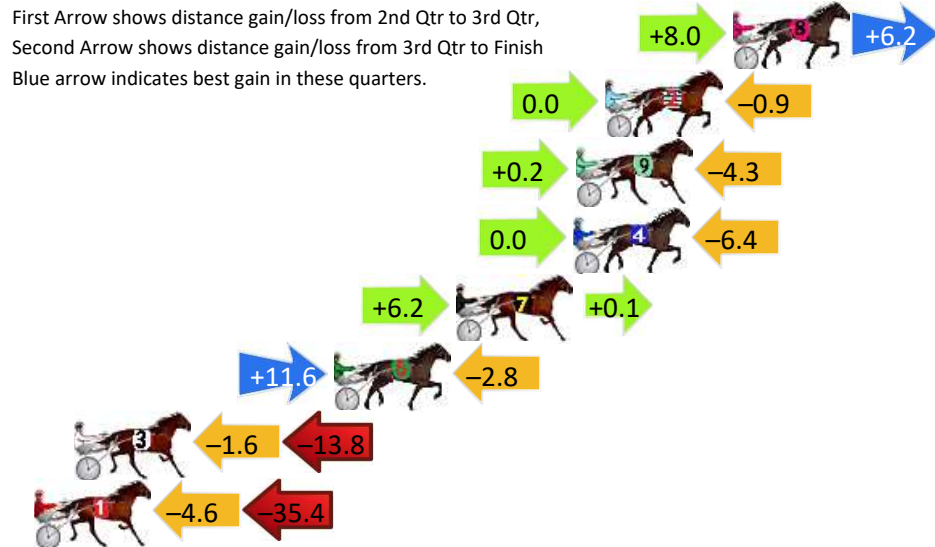

Canberra Race 6 Distance 1770m

Sunday, 12 May 2024

Gross Time: 2:09.90 MileRate: 1:58.10 LeadTime: 11.10s First Qtr: 30.00s Second Qtr: 29.00s Third Qtr: 29.70s Fourth Qtr: 30.10s

DATA TABLE: 800 / 400 Posi's are position from leader and (how wide the horse was at that position)

NoHorse	Plc	Mar	800 Posi	400 Posi	Time	3rd Qtr	4th Qt
8 LARA TIARA	1	0.0m	14.2m (0)	6.2m (1)	2:09.90	29.11s	29.64s
2 DEEBO	2	5.1m	4.2m (0)	4.2m (0)	2:10.30	29.70s	30.17s
9 SATIN BANYULA	3	6.3m	2.2m (1)	2.0m (1)	2:10.40	29.68s	30.42s
4 CRAZY SHIPPO	4	6.4m	0.0m (0)	0.0m (0)	2:10.40	29.70s	30.58s
7 WOODLEA BEAVER	5	11.1m	17.4m (1)	11.2m (1)	2:10.77	29.24s	30.09s
6 BRACKEN WARRIOR	6	16.0m	24.8m (1)	13.2m (0)	2:11.16	28.84s	30.31s
3 STORMY RAIDER	7	26.4m	11.0m (1)	12.6m (2)	2:11.98	29.81s	31.13s
1 PARK RUN	8	61.4m	21.4m (0)	26.0m (0)	2:14.74	30.02s	32.75s

Finish Position and metres gained