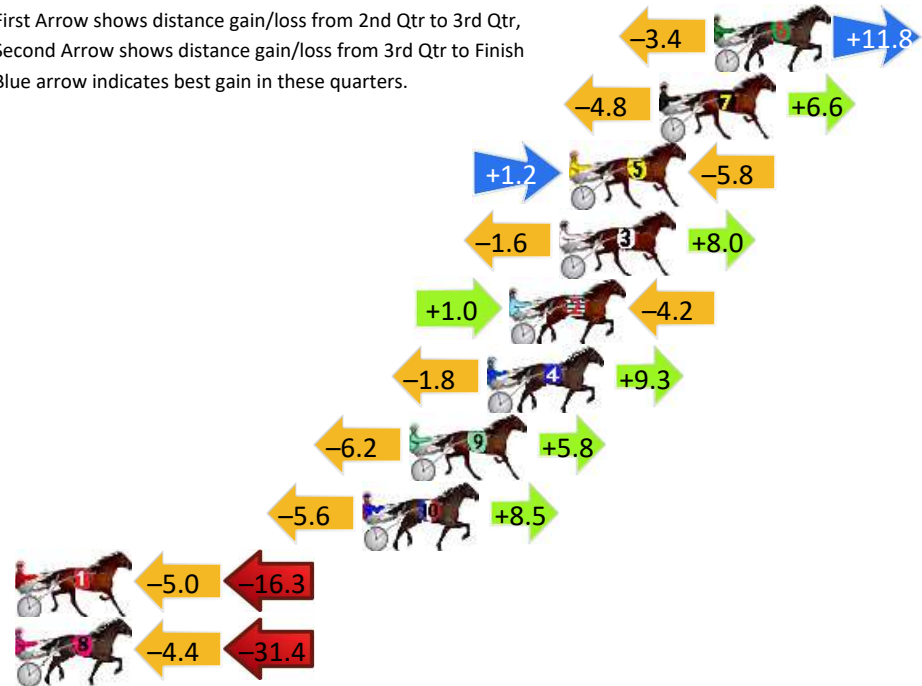

## Finish Position and metres gained

First Arrow shows distance gain/loss from 2nd Qtr to 3rd Qtr, Second Arrow shows distance gain/loss from 3rd Qtr to Finish  
Blue arrow indicates best gain in these quarters.

Visual positions in race at 2nd Quarter

Visual positions in race at 3rd Quarter

# Canberra Race 5 Distance 1770m

Sunday, 12 May 2024

Gross Time: 2:13.50 MileRate: 2:01.30 LeadTime: 11.20s First Qtr: 31.30s Second Qtr: 31.50s Third Qtr: 29.10s Fourth Qtr: 30.40s

DATA TABLE: 800 / 400 Posi's are position from leader and (how wide the horse was at that position)