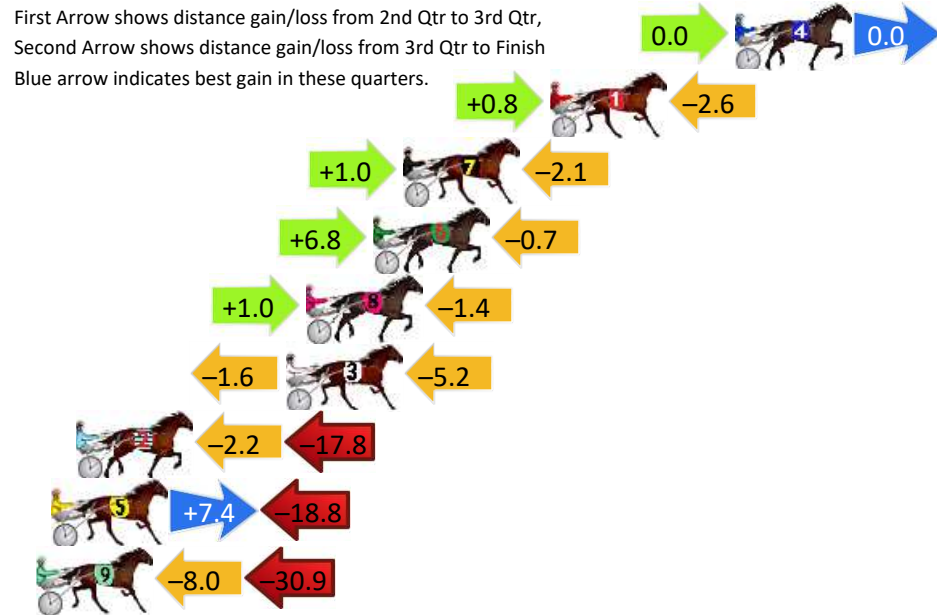

## Finish Position and metres gained

First Arrow shows distance gain/loss from 2nd Qtr to 3rd Qtr, Second Arrow shows distance gain/loss from 3rd Qtr to Finish  
Blue arrow indicates best gain in these quarters.

800

Visual positions in race at 2nd Quarter

400

Visual positions in race at 3rd Quarter

## Finish Position and metres gained

Visual positions in race at 2nd Quarter

Visual positions in race at 3rd Quarter