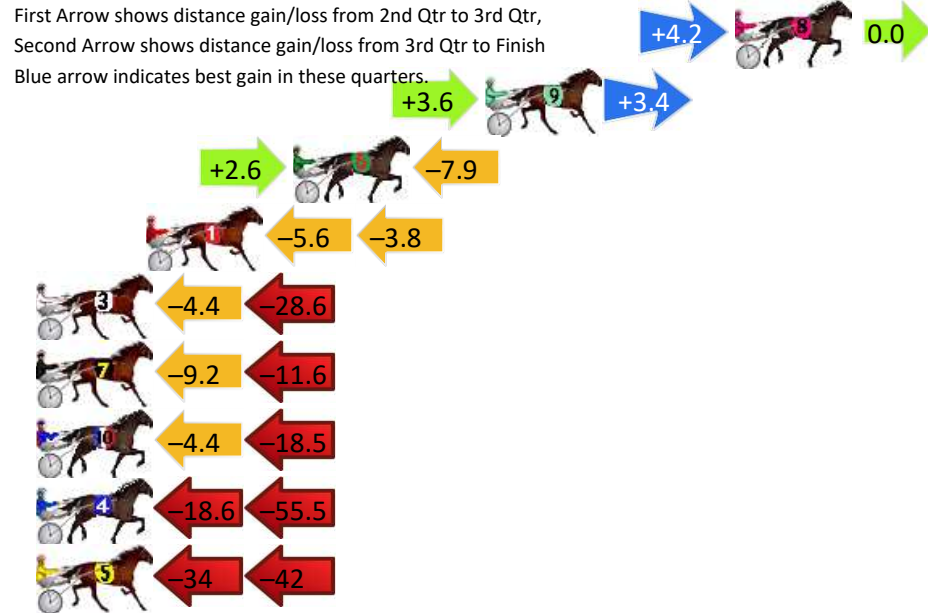

Canberra Race 8 Distance 1770m

Sunday, 12 May 2024

Gross Time: 2:13.50 MileRate: 2:01.40 LeadTime: 11.10s First Qtr: 29.80s Second Qtr: 30.70s Third Qtr: 30.90s Fourth Qtr: 31.00s

DATA TABLE: 800 / 400 Posi's are position from leader and (how wide the horse was at that position)

NoHorse	Plc	Mar	800 Posi	400 Posi	Time	3rd Qtr	4th Qt
8 SALLY EM	1	0.0m	4.2m (0)	0.0m (0)	2:13.50	30.58s	31.00s
9 ALDEBARAN YAHTZEE	2	10.0m	17.0m (1)	13.4m (1)	2:14.31	30.62s	30.74s
6 MIDNIGHT SECRET	3	17.7m	12.4m (2)	9.8m (0)	2:14.93	30.70s	31.61s
1 MAJESTIC PHILLY	4	23.6m	14.2m (0)	19.8m (0)	2:15.41	31.33s	31.29s
3 TARENDAISE	5	33.0m	0.0m (0)	4.4m (0)	2:16.18	31.23s	33.20s
7 CRITICAL ADVANTAGE	6	41.6m	20.8m (0)	30.0m (1)	2:16.87	31.61s	31.89s
10 MERKEL	7	44.5m	21.6m (1)	26.0m (1)	2:17.11	31.24s	32.43s
4 DOWN UNDER RORS	8	83.1m	9.0m (0)	27.6m (0)	2:20.24	32.32s	35.28s
5 THE NIGHT KING	9	83.6m	8.8m (1)	42.0m (1)	2:20.28	33.45s	34.21s

Finish Position and metres gained

800

Visual positions in race at 2nd Quarter