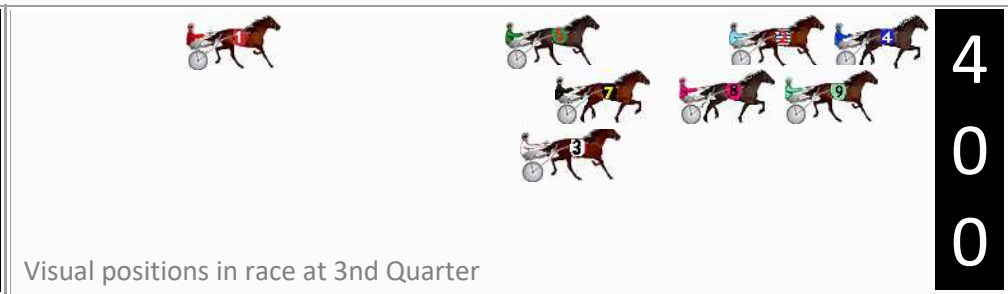

Canberra Race 6 Distance 1770m

Sunday, 12 May 2024

Gross Time: 2:09.90 MileRate: 1:58.10 LeadTime: 11.10s First Qtr: 30.00s Second Qtr: 29.00s Third Qtr: 29.70s Fourth Qtr: 30.10s

DATA TABLE: 800 / 400 Posi's are position from leader and (how wide the horse was at that position)

NoHorse	Plc	Mar	800 Posi	400 Posi	Time	3rd Qtr	4th Qt
8 LARA TIARA	1	0.0m	14.2m (0)	6.2m (1)	2:09.90	29.11s	29.64s
2 DEEBO	2	5.1m	4.2m (0)	4.2m (0)	2:10.30	29.70s	30.17s
9 SATIN BANYULA	3	6.3m	2.2m (1)	2.0m (1)	2:10.40	29.68s	30.42s
4 CRAZY SHIPPO	4	6.4m	0.0m (0)	0.0m (0)	2:10.40	29.70s	30.58s
7 WOODLEA BEAVER	5	11.1m	17.4m (1)	11.2m (1)	2:10.77	29.24s	30.09s
6 BRACKEN WARRIOR	6	16.0m	24.8m (1)	13.2m (0)	2:11.16	28.84s	30.31s
3 STORMY RAIDER	7	26.4m	11.0m (1)	12.6m (2)	2:11.98	29.81s	31.13s
1 PARK RUN	8	61.4m	21.4m (0)	26.0m (0)	2:14.74	30.02s	32.75s

Finish Position and metres gained