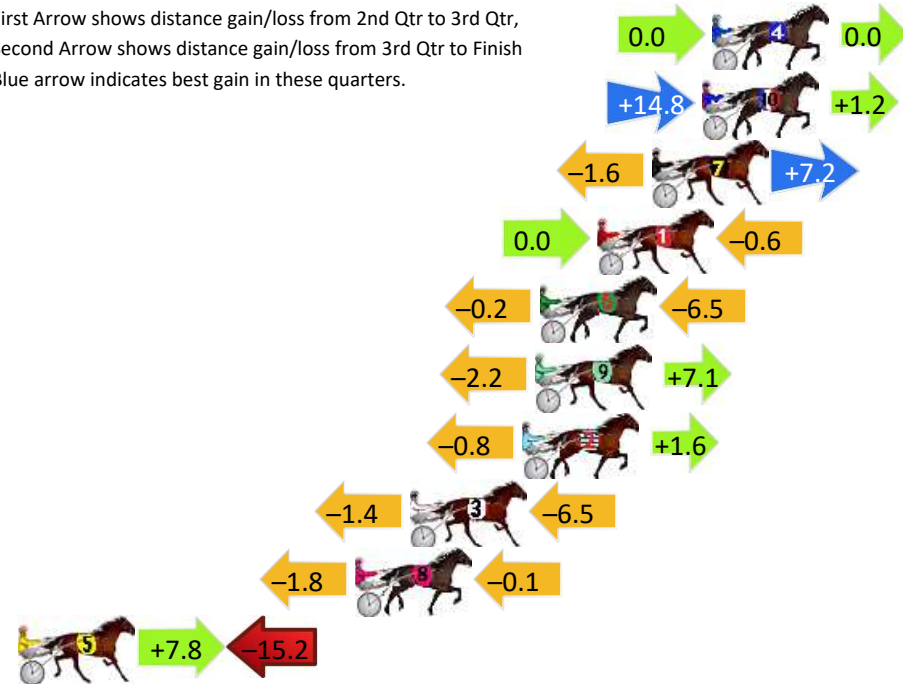

## Finish Position and metres gained

# Canberra Race 7 Distance 1770m

Sunday, 12 May 2024

Gross Time: 2:10.30 MileRate: 1:58.40 LeadTime: 11.20s First Qtr: 29.40s Second Qtr: 30.80s Third Qtr: 29.90s Fourth Qtr: 29.00s

DATA TABLE: 800 / 400 Posi's are position from leader and (how wide the horse was at that position)

No	Horse	Plc	Mar	800 Posi	400 Posi	Time	3rd Qtr	4th Qt
4	NIFTY RONALD	1	0.0m	0.0m (0)	0.0m (0)	2:10.30	29.90s	29.00s
10	THE TALK	2	0.4m	16.4m (1)	1.6m (2)	2:10.33	28.82s	28.91s
7	FATHER BOB	3	2.4m	8.0m (0)	9.6m (1)	2:10.48	30.01s	28.48s
1	THE EX HORSEIST	4	4.6m	4.0m (0)	4.0m (0)	2:10.65	29.90s	29.04s
6	SIX AGAIN	5	6.9m	0.2m (1)	0.4m (1)	2:10.83	29.92s	29.47s
9	SPIRIT AND SOUL	6	7.1m	12.0m (0)	14.2m (0)	2:10.84	30.05s	28.49s
2	YUM CHA	7	7.6m	8.4m (1)	9.2m (2)	2:10.88	29.96s	28.88s
3	ARENA QUEEN	8	12.1m	4.2m (1)	5.6m (1)	2:11.22	30.01s	29.47s
8	MAJOR HUSS	9	14.3m	12.4m (1)	14.2m (1)	2:11.39	30.03s	29.01s
5	MY COURTELL	10	27.8m	20.4m (1)	12.6m (3)	2:12.42	29.35s	30.10s

## Finish Position and metres gained

First Arrow shows distance gain/loss from 2nd Qtr to 3rd Qtr, Second Arrow shows distance gain/loss from 3rd Qtr to Finish  
Blue arrow indicates best gain in these quarters.