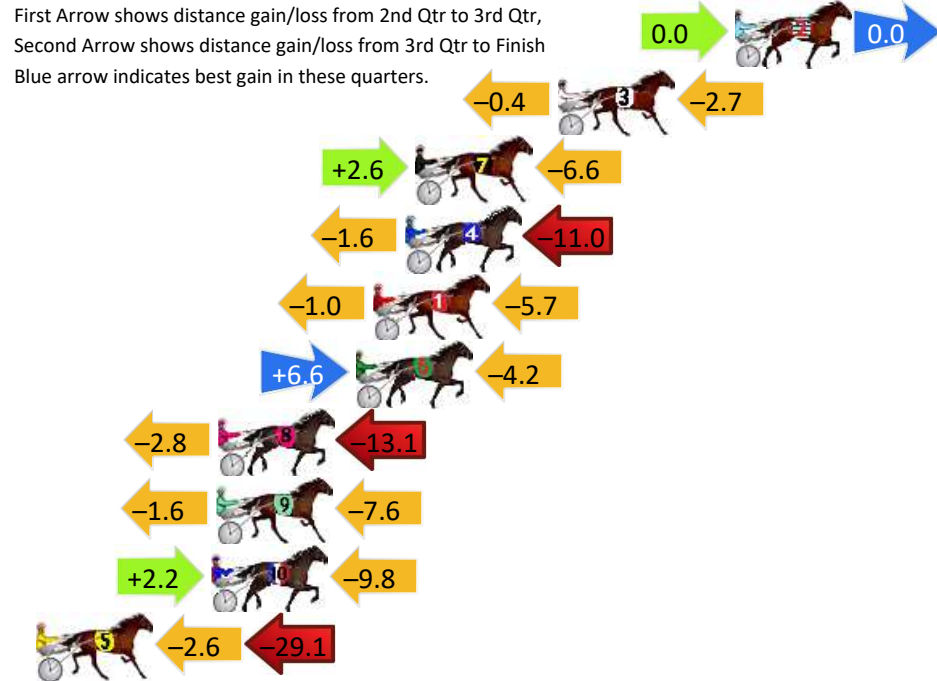

Canberra Race 1 Distance 1770m

Sunday, 12 May 2024

Gross Time: 2:15.50 MileRate: 2:03.20 LeadTime: 11.10s First Qtr: 32.00s Second Qtr: 33.10s Third Qtr: 31.00s Fourth Qtr: 28.30s

DATA TABLE: 800 / 400 Posi's are position from leader and (how wide the horse was at that position)

No	Horse	Plc	Mar	800 Posi	400 Posi	Time	3rd Qtr	4th Qt
2	ALLANEE	1	0.0m	0.0m (0)	0.0m (0)	2:15.50	31.00s	28.30s
3	MOVINTOHELLANDBACK	2	7.1m	4.0m (0)	4.4m (0)	2:16.03	31.04s	28.49s
7	LEAD ROLE	3	12.8m	8.8m (1)	6.2m (2)	2:16.45	30.83s	28.76s
4	PYEKAKARIKI	4	13.2m	0.6m (1)	2.2m (1)	2:16.48	31.15s	29.07s
1	IRISH SPEED	5	14.5m	7.8m (0)	8.8m (0)	2:16.58	31.09s	28.70s
6	FOREVER REASON	6	15.2m	17.6m (1)	11.0m (3)	2:16.63	30.53s	28.60s
8	BELLASBEACHBOY	7	20.7m	4.8m (1)	7.6m (1)	2:17.04	31.25s	29.22s
9	KANGALOO LAH BLING	8	20.8m	11.6m (0)	13.2m (0)	2:17.05	31.14s	28.83s
10	ZINSSAR	9	21.0m	13.4m (1)	11.2m (2)	2:17.06	30.87s	28.99s
5	NEEDYS ROCKIN	10	47.3m	15.6m (0)	18.2m (1)	2:19.02	31.29s	30.35s

Finish Position and metres gained