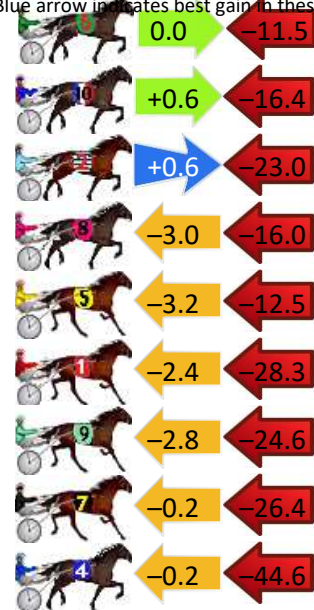

Finish Position and metres gained

First Arrow shows distance gain/loss from 2nd Qtr to 3rd Qtr, Second Arrow shows distance gain/loss from 3rd Qtr to Finish
Blue arrow indicates best gain in these quarters.

800

Visual positions in race at 2nd Quarter

400

Visual positions in race at 3rd Quarter

Bathurst Race 7 Distance 1730m

Wednesday, 15 May 2024

Gross Time: 2:05.90 MileRate: 1:57.10 LeadTime: 8.20s First Qtr: 30.10s Second Qtr: 31.70s Third Qtr: 29.00s Fourth Qtr: 26.90s

DATA TABLE: 800 / 400 Posi's are position from leader and (how wide the horse was at that position)

No	Horse	Plc	Mar	800 Posi	400 Posi	Time	3rd Qtr	4th Qt
3	CHEEKY KISS	1	0.0m	0.0m (0)	0.0m (0)	2:05.90	29.00s	26.90s
6	FIFTY THREE STARS	2	27.9m	16.4m (1)	16.4m (1)	2:07.88	29.03s	27.67s
10	HAZZA IS WATCHING	3	28.0m	12.2m (1)	11.6m (2)	2:07.88	29.00s	28.00s
2	ROSIE ROMANCE	4	30.6m	8.2m (1)	7.6m (1)	2:08.07	29.02s	28.44s
8	JOHNNYS BLUE	5	32.0m	13.0m (0)	16.0m (0)	2:08.17	29.25s	27.97s
5	UNCLE CRAIGO	6	32.7m	17.0m (0)	20.2m (0)	2:08.22	29.25s	27.74s
1	TREACHEROUS JEWEL	7	34.9m	4.2m (0)	6.6m (0)	2:08.37	29.24s	28.79s
9	IM ANN MAREE	8	36.0m	8.6m (0)	11.4m (0)	2:08.45	29.26s	28.55s
7	CHILLAX	9	47.2m	20.6m (1)	20.8m (1)	2:09.25	29.08s	28.67s
4	MACS A DUDE	10	48.4m	3.6m (1)	3.8m (1)	2:09.33	29.13s	29.88s

Finish Position and metres gained

First Arrow shows distance gain/loss from 2nd Qtr to 3rd Qtr, Second Arrow shows distance gain/loss from 3rd Qtr to Finish. Blue arrow indicates best gain in these quarters.