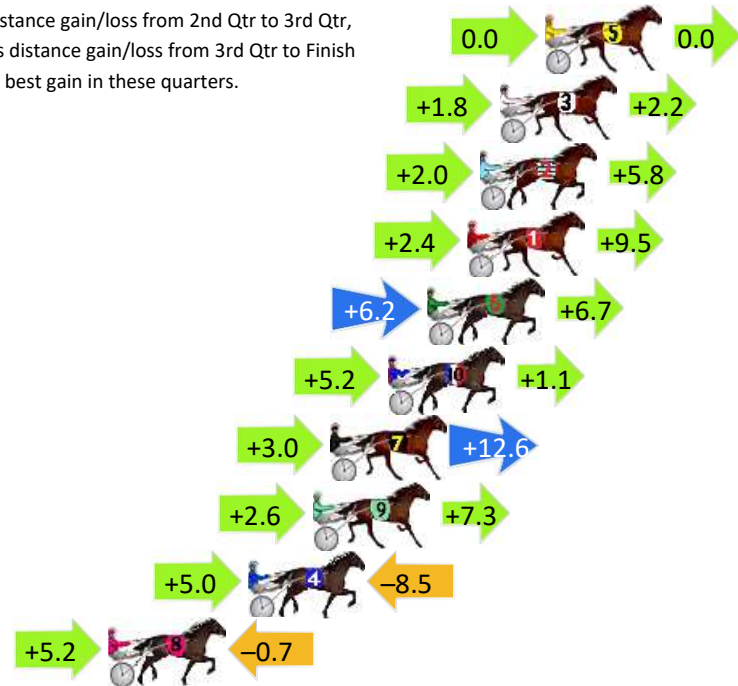

Finish Position and metres gained

First Arrow shows distance gain/loss from 2nd Qtr to 3rd Qtr, Second Arrow shows distance gain/loss from 3rd Qtr to Finish
Blue arrow indicates best gain in these quarters.

8
0
0

Visual positions in race at 2nd Quarter

4
0
0

Visual positions in race at 3rd Quarter

Bathurst Race 2 Distance 1730m

Wednesday, 15 May 2024

Gross Time: 2:04.20 MileRate: 1:55.60 LeadTime: 8.00s First Qtr: 30.10s Second Qtr: 29.80s Third Qtr: 27.80s Fourth Qtr: 28.50s

DATA TABLE: 800 / 400 Posi's are position from leader and (how wide the horse was at that position)

No	Horse	Plc	Mar	800 Posi	400 Posi	Time	3rd Qtr	4th Qt
5	SPEED DIAL	1	0.0m	0.0m (0)	0.0m (0)	2:04.20	27.80s	28.50s
3	OURSWEETPOG	2	1.8m	5.8m (0)	4.0m (0)	2:04.33	27.68s	28.34s
2	BOHEMIAN BRAWLER	3	2.6m	10.4m (0)	8.4m (0)	2:04.39	27.67s	28.09s
1	THE VIXEN	4	3.1m	15.0m (0)	12.6m (0)	2:04.43	27.64s	27.83s
6	JUNGLE BABY	5	4.7m	17.6m (1)	11.4m (1)	2:04.55	27.37s	28.03s
10	TWENTYEIGHTBLACK	6	6.3m	12.6m (1)	7.4m (1)	2:04.67	27.44s	28.42s
7	PACING HOPE	7	8.6m	24.2m (0)	21.2m (0)	2:04.84	27.60s	27.61s
9	NOR WESTA	8	9.3m	19.2m (0)	16.6m (0)	2:04.90	27.62s	27.98s
4	SATELLITE SIMBA	9	11.9m	8.4m (1)	3.4m (1)	2:05.09	27.44s	29.10s
8	WESTERN BILL	10	17.5m	22.0m (1)	16.8m (1)	2:05.51	27.44s	28.55s

Finish Position and metres gained

First Arrow shows distance gain/loss from 2nd Qtr to 3rd Qtr, Second Arrow shows distance gain/loss from 3rd Qtr to Finish. Blue arrow indicates best gain in these quarters.