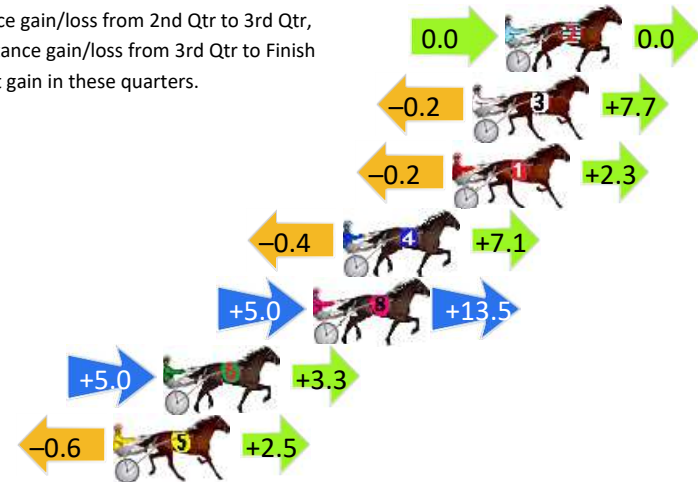

Finish Position and metres gained

First Arrow shows distance gain/loss from 2nd Qtr to 3rd Qtr, Second Arrow shows distance gain/loss from 3rd Qtr to Finish. Blue arrow indicates best gain in these quarters.

8
0
0

Visual positions in race at 2nd Quarter

4
0
0

Visual positions in race at 3rd Quarter

Bathurst Race 3 Distance 1730m

Wednesday, 15 May 2024

Gross Time: 2:04.40 MileRate: 1:55.70 LeadTime: 8.30s First Qtr: 30.00s Second Qtr: 30.40s Third Qtr: 28.50s Fourth Qtr: 27.20s

DATA TABLE: 800 / 400 Posi's are position from leader and (how wide the horse was at that position)

No	Horse	Plc	Mar	800 Posi	400 Posi	Time	3rd Qtr	4th Qt
2	ON DEADLINE	1	0.0m	0.0m (0)	0.0m (0)	2:04.40	28.50s	27.20s
3	THERESA LOVE	2	1.3m	8.8m (0)	9.0m (0)	2:04.49	28.50s	26.68s
1	PAS DE CHEVAL	3	2.1m	4.2m (0)	4.4m (0)	2:04.55	28.51s	27.04s
4	MIGHTY JOE	4	6.5m	13.2m (0)	13.6m (0)	2:04.87	28.52s	26.72s
8	CASSIUS DECK	5	7.7m	26.2m (0)	21.2m (1)	2:04.95	28.13s	26.29s
6	UNCLE MIKI	6	13.7m	22.0m (0)	17.0m (1)	2:05.38	28.15s	26.98s
5	HEZ ON THE BUZZER	7	15.7m	17.6m (0)	18.2m (0)	2:05.52	28.54s	27.03s

Finish Position and metres gained

First Arrow shows distance gain/loss from 2nd Qtr to 3rd Qtr, Second Arrow shows distance gain/loss from 3rd Qtr to Finish
Blue arrow indicates best gain in these quarters.