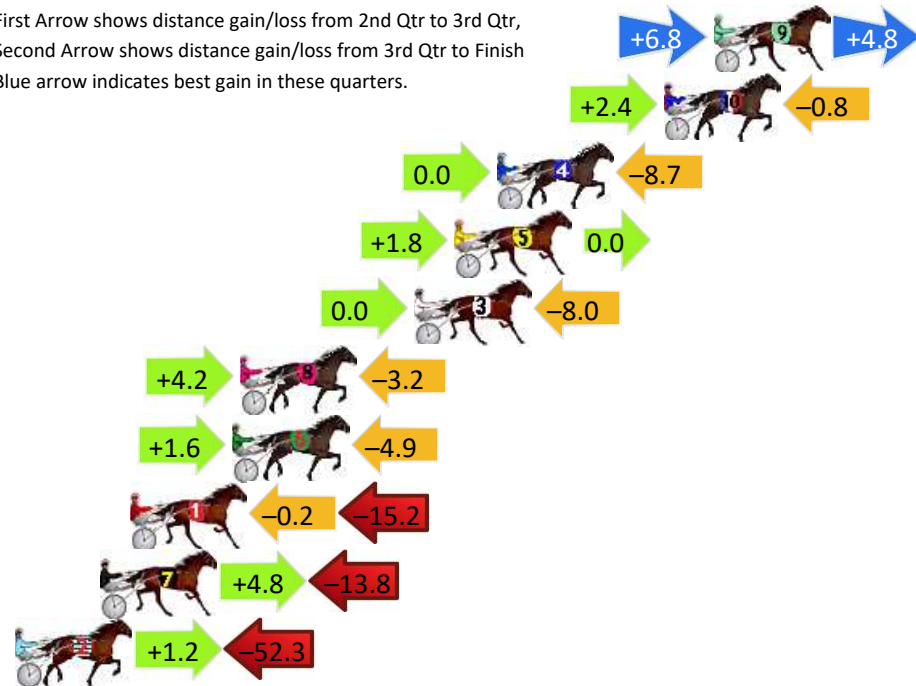

Bathurst Race 1 Distance 1730m

Wednesday, 15 May 2024

Gross Time: 2:08.20 MileRate: 1:59.30 LeadTime: 8.10s First Qtr: 30.60s Second Qtr: 32.20s Third Qtr: 29.90s Fourth Qtr: 27.40s

DATA TABLE: 800 / 400 Posi's are position from leader and (how wide the horse was at that position)

No	Horse	Plc	Mar	800 Posi	400 Posi	Time	3rd Qtr	4th Qt
9	MAJOR ENVY	1	0.0m	11.6m (1)	4.8m (2)	2:08.20	29.40s	27.07s
10	PLATINUM JEWEL	2	2.0m	3.6m (1)	1.2m (1)	2:08.34	29.73s	27.45s
4	SHEZ A WARRIOR	3	8.7m	0.0m (0)	0.0m (0)	2:08.83	29.93s	27.99s
5	OLIVEIRA	4	10.4m	12.2m (0)	10.4m (1)	2:08.95	29.77s	27.40s
3	STUDLEIGH STARLITE	5	12.0m	4.0m (0)	4.0m (0)	2:09.07	29.92s	27.94s
8	ROCKINDOWNUNDE R	6	19.0m	20.0m (1)	15.8m (2)	2:09.57	29.61s	27.62s
6	HALL CASH	7	19.3m	16.0m (0)	14.4m (1)	2:09.59	29.80s	27.73s
1	ROSE OF JULIANA	8	23.4m	8.0m (0)	8.2m (0)	2:09.89	29.96s	28.44s
7	ALWAYSATTHEBEAC H	9	24.6m	15.6m (1)	10.8m (2)	2:09.97	29.60s	28.34s
2	LOOKOUT	10	58.7m	7.6m (1)	6.4m (1)	2:12.43	29.98s	30.96s

Finish Position and metres gained

First Arrow shows distance gain/loss from 2nd Qtr to 3rd Qtr, Second Arrow shows distance gain/loss from 3rd Qtr to Finish
Blue arrow indicates best gain in these quarters.