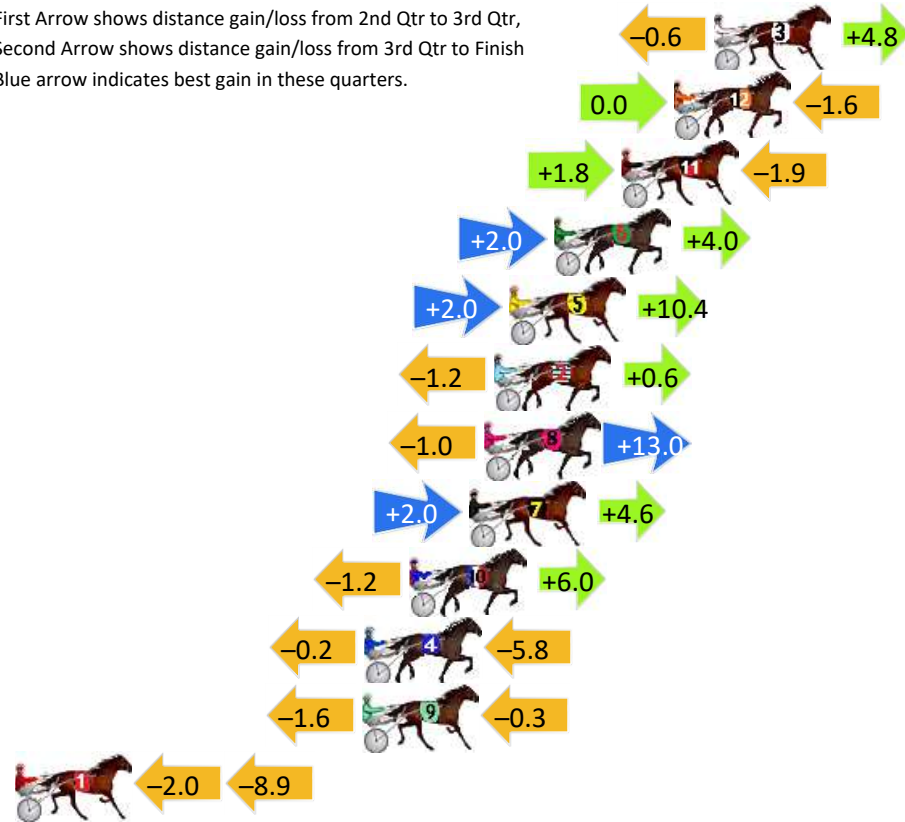

Bathurst Race 5 Distance 2260m

Wednesday, 15 May 2024

Gross Time: 2:47.30 MileRate: 1:59.20 LeadTime: 47.60s First Qtr: 31.90s Second Qtr: 30.70s Third Qtr: 28.20s Fourth Qtr: 28.90s

DATA TABLE: 800 / 400 Posi's are position from leader and (how wide the horse was at that position)

No	Horse	Plc	Mar	800 Posi	400 Posi	Time	3rd Qtr	4th Qt
3	HUNTER SHANNON	1	0.0m	4.2m (0)	4.8m (0)	2:47.30	28.25s	28.56s
12	HEAVENLY SIGN	2	1.6m	0.0m (0)	0.0m (0)	2:47.42	28.20s	29.01s
11	TERRYRAMA	3	3.7m	3.6m (1)	1.8m (1)	2:47.58	28.07s	29.04s
6	DEEPWATER CAM	4	6.4m	12.4m (1)	10.4m (2)	2:47.79	28.06s	28.61s
5	JAYJAYBENNY	5	8.2m	20.6m (1)	18.6m (1)	2:47.92	28.07s	28.15s
2	EAGLE COMMANDER	6	8.8m	8.2m (0)	9.4m (0)	2:47.97	28.29s	28.86s
8	VAMOS	7	9.2m	21.2m (0)	22.2m (0)	2:48.00	28.28s	27.97s
7	MOS LONDON	8	9.8m	16.4m (1)	14.4m (3)	2:48.04	28.06s	28.57s
10	SABELLA SHANNON	9	12.2m	17.0m (0)	18.2m (0)	2:48.23	28.29s	28.47s
4	KINGSTON SHANNON	10	14.0m	8.0m (1)	8.2m (1)	2:48.36	28.21s	29.32s
9	BETTING JEWEL	11	14.1m	12.2m (0)	13.8m (0)	2:48.37	28.31s	28.92s
1	FASHION ICON	12	50.9m	40.0m (0)	42.0m (0)	2:51.16	28.33s	29.54s

Finish Position and metres gained

First Arrow shows distance gain/loss from 2nd Qtr to 3rd Qtr, Second Arrow shows distance gain/loss from 3rd Qtr to Finish
Blue arrow indicates best gain in these quarters.

Visual positions in race at 2nd Quarter