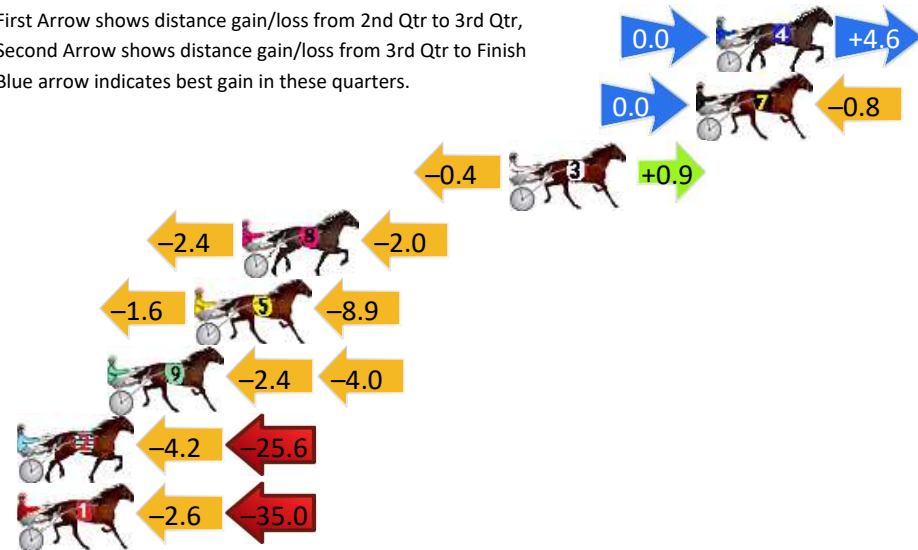

Finish Position and metres gained

First Arrow shows distance gain/loss from 2nd Qtr to 3rd Qtr, Second Arrow shows distance gain/loss from 3rd Qtr to Finish
Blue arrow indicates best gain in these quarters.

800

Visual positions in race at 2nd Quarter

400

Visual positions in race at 3rd Quarter

Bathurst Race 4 Distance 2260m

Wednesday, 15 May 2024

Gross Time: 2:45.10 MileRate: 1:57.60 LeadTime: 48.00s First Qtr: 29.80s Second Qtr: 29.60s Third Qtr: 28.70s Fourth Qtr: 29.00s

DATA TABLE: 800 / 400 Posi's are position from leader and (how wide the horse was at that position)

NoHorse	Plc	Mar	800 Posi	400 Posi	Time	3rd Qtr	4th Qt
4 TAKE OUT	1	0.0m	4.6m (0)	4.6m (0)	2:45.10	28.70s	28.67s
7 BUDDY BRILLIANCE	2	0.8m	0.0m (0)	0.0m (0)	2:45.16	28.70s	29.06s
3 MCLEAN	3	8.3m	8.8m (0)	9.2m (0)	2:45.73	28.73s	28.94s
8 TAMANISHA TERROR	4	19.0m	14.6m (1)	17.0m (2)	2:46.55	28.87s	29.14s
5 YES YOU MAY	5	20.9m	10.4m (1)	12.0m (2)	2:46.69	28.81s	29.64s
9 DON ARTHUR	6	24.4m	18.0m (0)	20.4m (1)	2:46.96	28.87s	29.29s
2 WARRADERRY	7	36.0m	6.2m (1)	10.4m (1)	2:47.84	28.99s	30.85s
1 NIKALONG MINT	8	51.0m	13.4m (0)	16.0m (0)	2:48.98	28.87s	31.52s