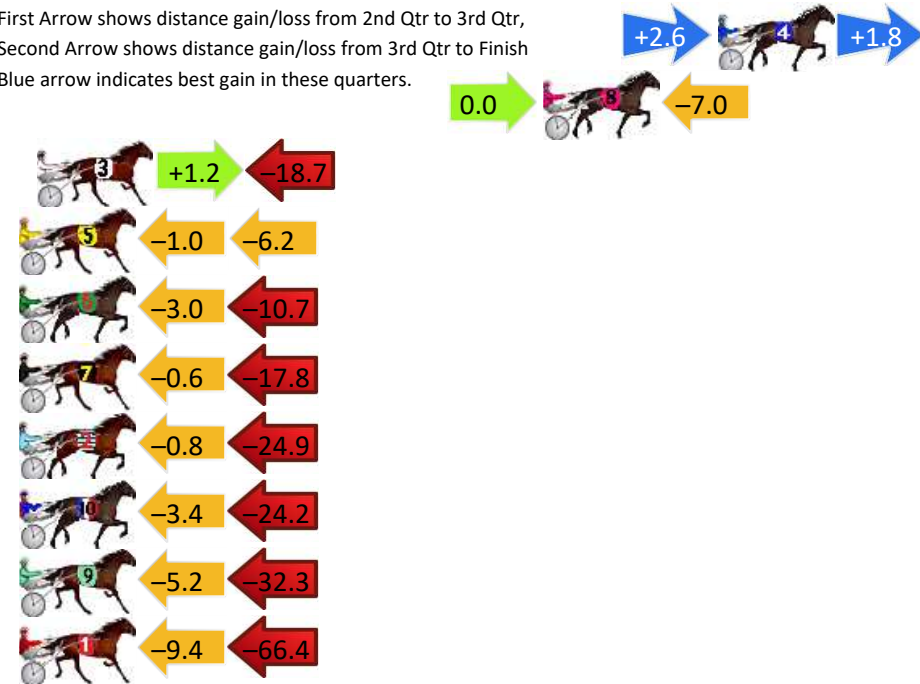

Bathurst Race 8 Distance 1730m

Wednesday, 15 May 2024

Gross Time: 2:06.70 MileRate: 1:57.90 LeadTime: 8.20s First Qtr: 27.90s Second Qtr: 30.30s Third Qtr: 29.70s Fourth Qtr: 30.60s

DATA TABLE: 800 / 400 Posi's are position from leader and (how wide the horse was at that position)

No	Horse	Plc	Mar	800 Posi	400 Posi	Time	3rd Qtr	4th Qt
4	LEXYS ON SONG	1	0.0m	4.4m (1)	1.8m (1)	2:06.70	29.51s	30.46s
8	ONE MORE ALTA	2	7.0m	0.0m (0)	0.0m (0)	2:07.26	29.69s	31.13s
3	JOSEY MINT	3	27.3m	9.8m (1)	8.6m (1)	2:08.89	29.59s	32.02s
5	BADLANDS GENGHIS	4	29.6m	22.4m (1)	23.4m (2)	2:09.07	29.77s	31.07s
6	MONSTER MINT	5	34.7m	21.0m (0)	24.0m (0)	2:09.48	29.91s	31.41s
7	IRK MCGLURK	6	37.0m	18.6m (1)	19.2m (3)	2:09.66	29.73s	31.95s
2	FLOYDY BOY	7	40.3m	14.6m (1)	15.4m (2)	2:09.93	29.73s	32.49s
10	CAPTAIN LLANFAIR	8	44.0m	16.4m (0)	19.8m (0)	2:10.22	29.93s	32.44s
9	JILLIBY TSUNAMI	9	47.9m	10.4m (0)	15.6m (1)	2:10.54	30.05s	33.06s
1	FOGWATCH	10	81.6m	5.8m (0)	15.2m (0)	2:13.23	30.33s	35.65s

Finish Position and metres gained

First Arrow shows distance gain/loss from 2nd Qtr to 3rd Qtr, Second Arrow shows distance gain/loss from 3rd Qtr to Finish
Blue arrow indicates best gain in these quarters.

800

Visual positions in race at 2nd Quarter