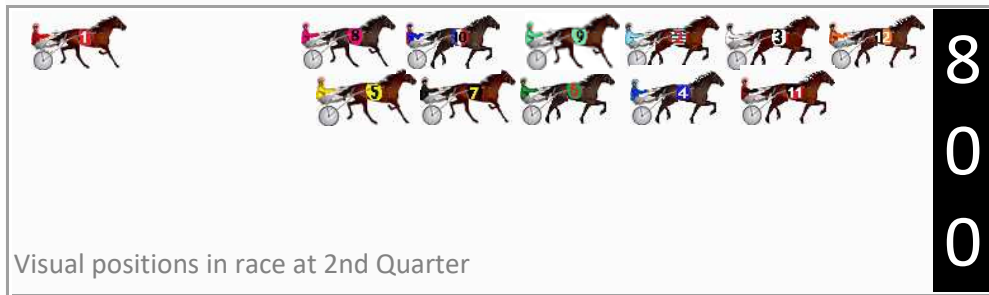

Bathurst Race 5 Distance 2260m

Wednesday, 15 May 2024

Gross Time: 2:47.30 MileRate: 1:59.20 LeadTime: 47.60s First Qtr: 31.90s Second Qtr: 30.70s Third Qtr: 28.20s Fourth Qtr: 28.90s

DATA TABLE: 800 / 400 Posi's are position from leader and (how wide the horse was at that position)

No	Horse	Plc	Mar	800 Posi	400 Posi	Time	3rd Qtr	4th Qt
3	HUNTER SHANNON	1	0.0m	4.2m (0)	4.8m (0)	2:47.30	28.25s	28.56s
12	HEAVENLY SIGN	2	1.6m	0.0m (0)	0.0m (0)	2:47.42	28.20s	29.01s
11	TERRYRAMA	3	3.7m	3.6m (1)	1.8m (1)	2:47.58	28.07s	29.04s
6	DEEPWATER CAM	4	6.4m	12.4m (1)	10.4m (2)	2:47.79	28.06s	28.61s
5	JAYJAYBENNY	5	8.2m	20.6m (1)	18.6m (1)	2:47.92	28.07s	28.15s
2	EAGLE COMMANDER	6	8.8m	8.2m (0)	9.4m (0)	2:47.97	28.29s	28.86s
8	VAMOS	7	9.2m	21.2m (0)	22.2m (0)	2:48.00	28.28s	27.97s
7	MOS LONDON	8	9.8m	16.4m (1)	14.4m (3)	2:48.04	28.06s	28.57s
10	SABELLA SHANNON	9	12.2m	17.0m (0)	18.2m (0)	2:48.23	28.29s	28.47s
4	KINGSTON SHANNON	10	14.0m	8.0m (1)	8.2m (1)	2:48.36	28.21s	29.32s
9	BETTING JEWEL	11	14.1m	12.2m (0)	13.8m (0)	2:48.37	28.31s	28.92s
1	FASHION ICON	12	50.9m	40.0m (0)	42.0m (0)	2:51.16	28.33s	29.54s

Finish Position and metres gained

First Arrow shows distance gain/loss from 2nd Qtr to 3rd Qtr, Second Arrow shows distance gain/loss from 3rd Qtr to Finish
Blue arrow indicates best gain in these quarters.

Visual positions in race at 2nd Quarter