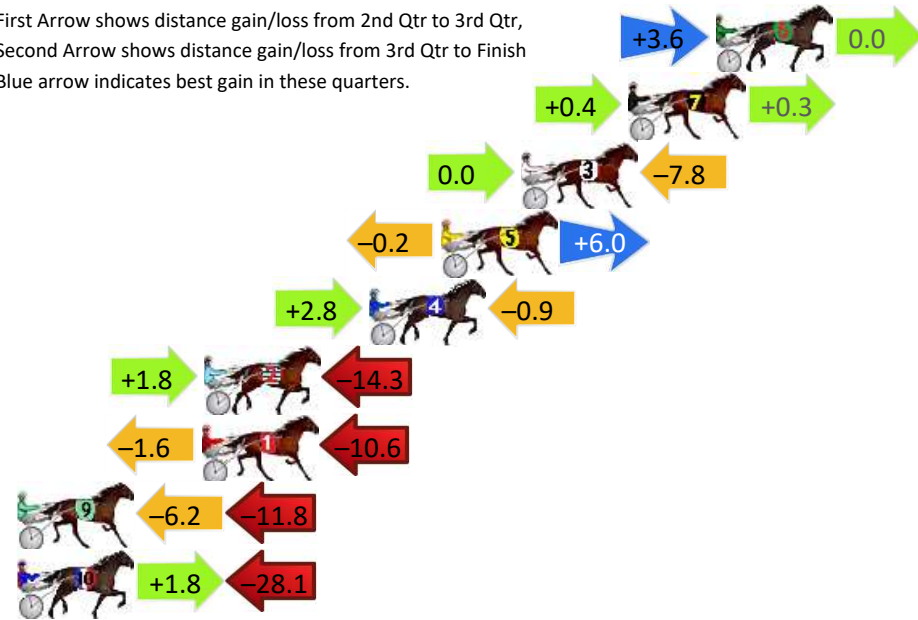

Finish Position and metres gained

First Arrow shows distance gain/loss from 2nd Qtr to 3rd Qtr, Second Arrow shows distance gain/loss from 3rd Qtr to Finish. Blue arrow indicates best gain in these quarters.

800

Visual positions in race at 2nd Quarter

400

Visual positions in race at 3rd Quarter

Newcastle Race 8 Distance 1609m

Friday, 19 July 2024

Gross Time: 1:55.20 MileRate: 1:55.20 LeadTime: 0.00s First Qtr: 28.60s Second Qtr: 29.10s Third Qtr: 28.50s Fourth Qtr: 29.00s

DATA TABLE: 800 / 400 Posi's are position from leader and (how wide the horse was at that position)

No	Horse	Plc	Mar	800 Posi	400 Posi	Time	3rd Qtr	4th Qt
6	PEPPA BLISS	1	0.0m	3.6m (1)	0.0m (1)	1:55.20	28.24s	29.00s
7	IDEAL MONDO	2	3.5m	4.2m (0)	3.8m (0)	1:55.47	28.47s	28.98s
3	HOLD BACK THE RIVER	3	7.8m	0.0m (0)	0.0m (0)	1:55.79	28.50s	29.56s
5	SILVER LADY	4	11.0m	16.8m (0)	17.0m (1)	1:56.04	28.52s	28.57s
4	GROSESTAR	5	13.9m	15.8m (1)	13.0m (1)	1:56.26	28.30s	29.06s
2	BE GOOD BENNY	6	20.5m	8.0m (1)	6.2m (1)	1:56.76	28.36s	30.03s
1	ROCKNROLL TONY	7	20.6m	8.4m (0)	10.0m (0)	1:56.77	28.61s	29.76s
9	MY ULTIMATE MAJOR	8	30.0m	12.0m (0)	18.2m (0)	1:57.48	28.94s	29.85s
10	SWEET CREATION	9	38.1m	11.8m (1)	10.0m (2)	1:58.10	28.35s	31.03s

Finish Position and metres gained

First Arrow shows distance gain/loss from 2nd Qtr to 3rd Qtr, Second Arrow shows distance gain/loss from 3rd Qtr to Finish
Blue arrow indicates best gain in these quarters.