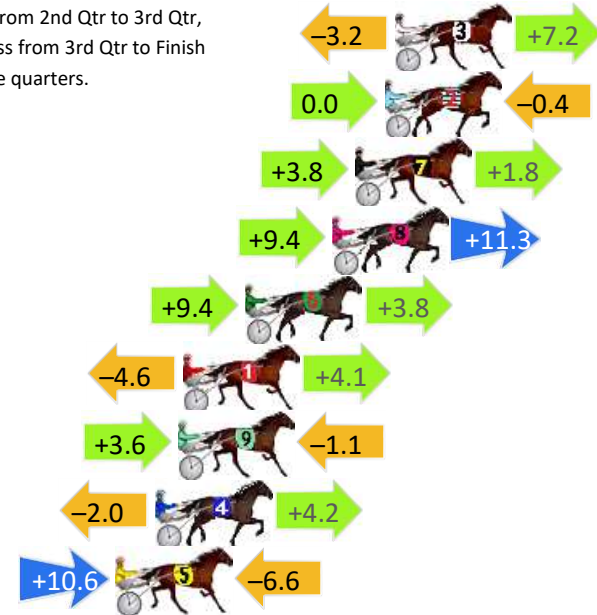

Finish Position and metres gained

800

Visual positions in race at 2nd Quarter

400

Visual positions in race at 3rd Quarter

Newcastle Race 2 Distance 1609m

Friday, 19 July 2024

Gross Time: 1:57.10 MileRate: 1:57.10 LeadTime: 0.00s First Qtr: 29.20s Second Qtr: 30.00s Third Qtr: 28.80s Fourth Qtr: 29.10s

DATA TABLE: 800 / 400 Posi's are position from leader and (how wide the horse was at that position)

No	Horse	Plc	Mar	800 Posi	400 Posi	Time	3rd Qtr	4th Qt
3	ROSE NOIRE	1	0.0m	4.0m (0)	7.2m (0)	1:57.10	29.03s	28.58s
2	CORAL STRIDE	2	0.4m	0.0m (0)	0.0m (0)	1:57.13	28.80s	29.13s
7	POPSTAROMAR	3	1.6m	7.2m (1)	3.4m (1)	1:57.22	28.53s	28.97s
8	HALSEY NICOLE	4	2.5m	23.2m (1)	13.8m (2)	1:57.29	28.13s	28.28s
6	THE GOVERNESS	5	6.0m	19.2m (1)	9.8m (2)	1:57.56	28.12s	28.83s
1	SPORTING ROBYN	6	8.5m	8.0m (0)	12.6m (0)	1:57.75	29.13s	28.80s
9	WAITING FOR LOVE	7	8.7m	11.2m (1)	7.6m (1)	1:57.76	28.54s	29.18s
4	CYCLONE MILLY	8	9.6m	11.8m (0)	13.8m (1)	1:57.83	28.95s	28.80s
5	FLARE UP	9	11.2m	15.2m (1)	4.6m (2)	1:57.96	28.03s	29.58s

Finish Position and metres gained

First Arrow shows distance gain/loss from 2nd Qtr to 3rd Qtr, Second Arrow shows distance gain/loss from 3rd Qtr to Finish Blue arrow indicates best gain in these quarters.