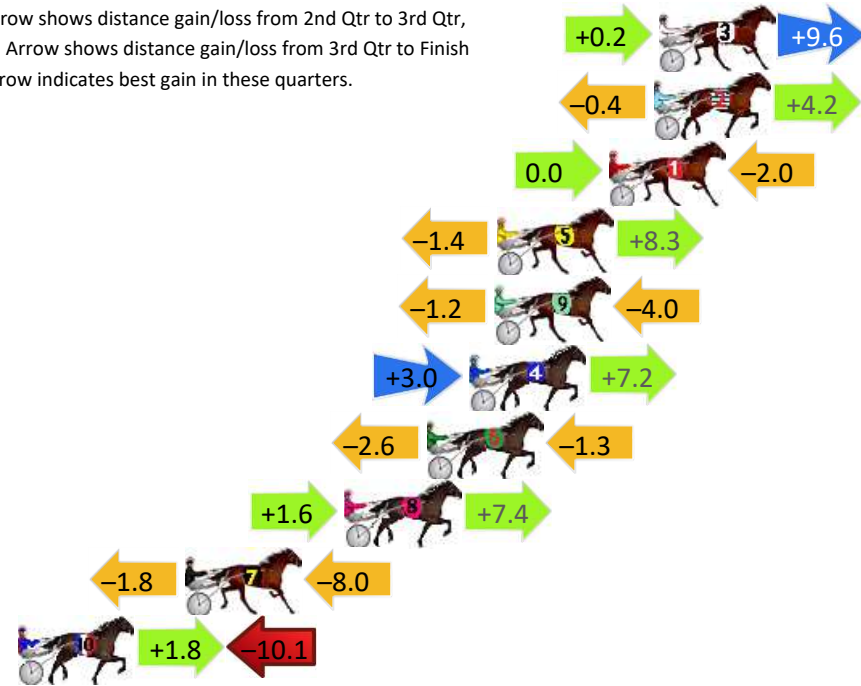

Newcastle Race 6 Distance 1609m

Friday, 19 July 2024

Gross Time: 1:56.90 MileRate: 1:56.90 LeadTime: 0.00s First Qtr: 27.50s Second Qtr: 30.90s Third Qtr: 29.50s Fourth Qtr: 29.00s

DATA TABLE: 800 / 400 Posi's are position from leader and (how wide the horse was at that position)

No	Horse	Plc	Mar	800 Posi	400 Posi	Time	3rd Qtr	4th Qt
3	COLERNE	1	0.0m	9.8m (0)	9.6m (0)	1:56.90	29.48s	28.31s
2	TOUGH TALKS	2	0.2m	4.0m (0)	4.4m (0)	1:56.92	29.53s	28.70s
1	SINBINNED	3	2.0m	0.0m (0)	0.0m (0)	1:57.05	29.50s	29.14s
5	BAT MATSON	4	6.5m	13.4m (1)	14.8m (1)	1:57.39	29.60s	28.40s
9	KILLARA RENEGADE	5	6.6m	1.4m (2)	2.6m (1)	1:57.40	29.59s	29.29s
4	ROCKNROLL CLARRY	6	7.6m	17.8m (0)	14.8m (0)	1:57.48	29.28s	28.48s
6	TAFI MOVE	7	9.3m	5.4m (1)	8.0m (1)	1:57.61	29.69s	29.09s
8	MISTER BRILLANTE	8	12.6m	21.6m (1)	20.0m (2)	1:57.86	29.38s	28.47s
7	NOISY CRUSADER	9	19.0m	9.2m (1)	11.0m (2)	1:58.35	29.64s	29.58s
10	ASCOT SHOWTIME	10	25.7m	17.4m (1)	15.6m (2)	1:58.86	29.38s	29.73s

Finish Position and metres gained

First Arrow shows distance gain/loss from 2nd Qtr to 3rd Qtr, Second Arrow shows distance gain/loss from 3rd Qtr to Finish Blue arrow indicates best gain in these quarters.

800

Visual positions in race at 2nd Quarter