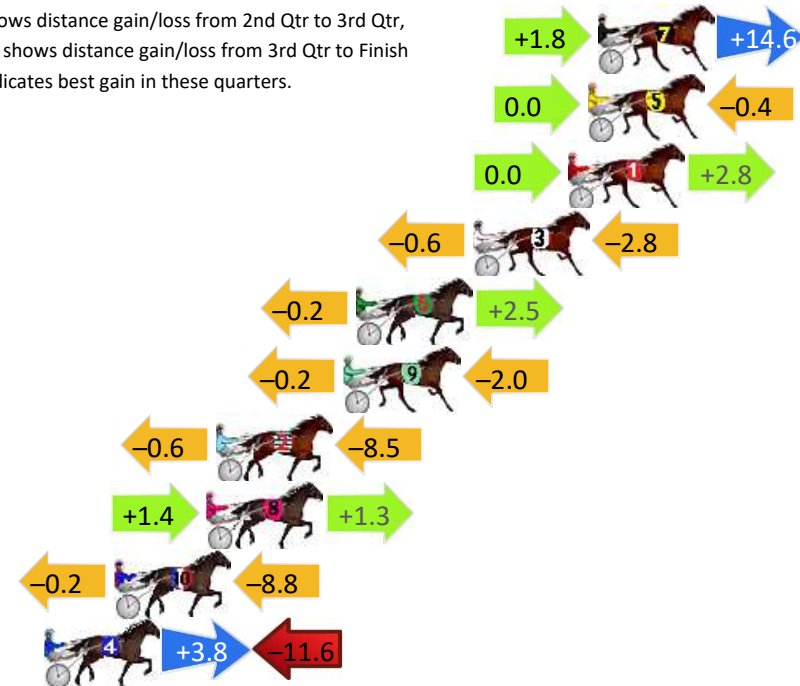

Newcastle Race 9 Distance 2030m

Friday, 19 July 2024

Gross Time: 2:34.20 MileRate: 2:02.20 LeadTime: 31.60s First Qtr: 33.30s Second Qtr: 31.00s Third Qtr: 29.10s Fourth Qtr: 29.20s

DATA TABLE: 800 / 400 Posi's are position from leader and (how wide the horse was at that position)

No	Horse	Plc	Mar	800 Posi	400 Posi	Time	3rd Qtr	4th Qt
7	ELITE MOLLY	1	0.0m	16.4m (0)	14.6m (2)	2:34.20	28.97s	28.14s
5	PHAR LUME	2	0.4m	0.0m (0)	0.0m (0)	2:34.23	29.10s	29.23s
1	WATSLUVGOTTADO	3	1.2m	4.0m (0)	4.0m (0)	2:34.29	29.10s	29.00s
3	LIVE WISE	4	5.0m	1.6m (1)	2.2m (1)	2:34.58	29.14s	29.40s
6	DRIVING MISS MOLLY	5	9.7m	12.0m (0)	12.2m (0)	2:34.94	29.11s	29.02s
9	ALTIANO	6	10.2m	8.0m (0)	8.2m (0)	2:34.98	29.11s	29.35s
2	FRANCO STYLES	7	15.3m	6.2m (1)	6.8m (1)	2:35.37	29.14s	29.82s
8	OUR LUCILLE	8	15.7m	18.4m (1)	17.0m (3)	2:35.40	29.00s	29.11s
10	A LITTLE DILEMMA	9	19.4m	10.4m (1)	10.6m (2)	2:35.69	29.11s	29.84s
4	SHOOBEE SUNSET	10	22.2m	14.4m (1)	10.6m (1)	2:35.90	28.82s	30.04s

Finish Position and metres gained

First Arrow shows distance gain/loss from 2nd Qtr to 3rd Qtr, Second Arrow shows distance gain/loss from 3rd Qtr to Finish Blue arrow indicates best gain in these quarters.

800

Visual positions in race at 2nd Quarter