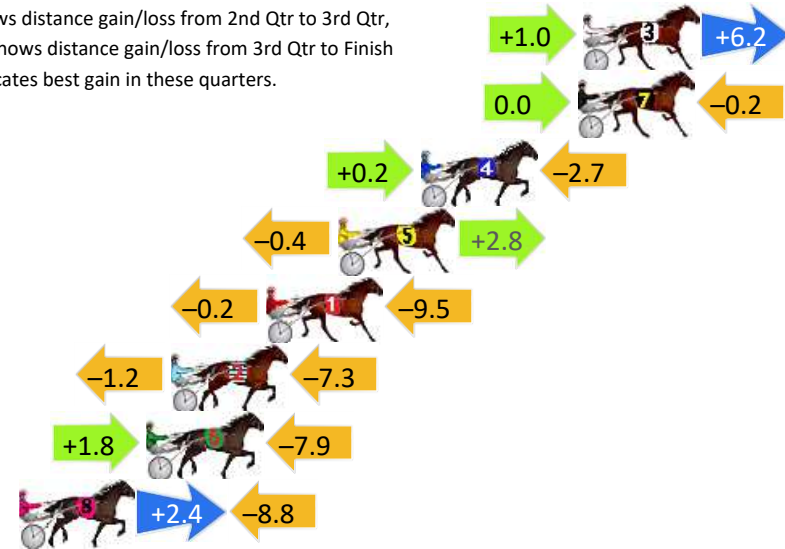

Finish Position and metres gained

First Arrow shows distance gain/loss from 2nd Qtr to 3rd Qtr, Second Arrow shows distance gain/loss from 3rd Qtr to Finish
Blue arrow indicates best gain in these quarters.

800

Visual positions in race at 2nd Quarter

400

Visual positions in race at 3rd Quarter

Newcastle Race 5 Distance 2030m

Friday, 19 July 2024

Gross Time: 2:25.60 MileRate: 1:55.40 LeadTime: 29.10s First Qtr: 29.50s Second Qtr: 28.90s Third Qtr: 28.70s Fourth Qtr: 29.40s

DATA TABLE: 800 / 400 Posi's are position from leader and (how wide the horse was at that position)

No	Horse	Plc	Mar	800 Posi	400 Posi	Time	3rd Qtr	4th Qt
3	LACEYS LAD	1	0.0m	7.2m (1)	6.2m (2)	2:25.60	28.63s	28.95s
7	MAN FROM BRAAVOS	2	0.2m	0.0m (0)	0.0m (0)	2:25.62	28.70s	29.41s
4	LITTLE DEMON	3	6.5m	4.0m (0)	3.8m (0)	2:26.10	28.68s	29.60s
5	MAJOR REASON	4	9.8m	12.2m (0)	12.6m (1)	2:26.36	28.73s	29.20s
1	SELSEY BILL	5	12.7m	3.0m (1)	3.2m (1)	2:26.58	28.71s	30.09s
2	BETTERTHANFEDERER	6	16.5m	8.0m (0)	9.2m (0)	2:26.87	28.78s	29.93s
6	THEMIGHTY MIKI	7	17.5m	11.4m (1)	9.6m (3)	2:26.95	28.56s	29.98s
8	HEAVENLY HOLLY	8	22.6m	16.2m (1)	13.8m (2)	2:27.34	28.52s	30.04s