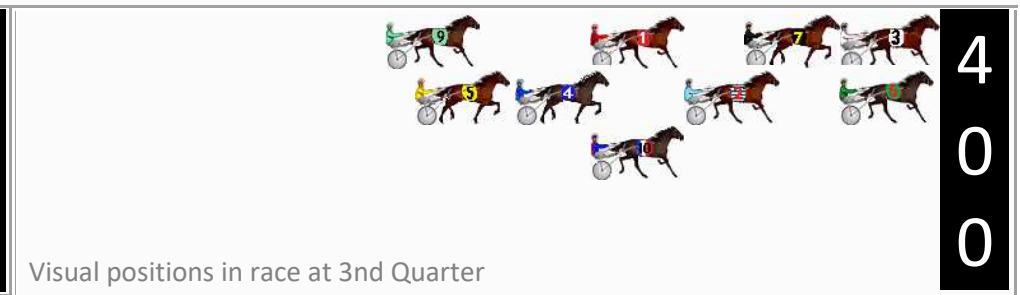

Newcastle Race 8 Distance 1609m

Friday, 19 July 2024

Gross Time: 1:55.20 MileRate: 1:55.20 LeadTime: 0.00s First Qtr: 28.60s Second Qtr: 29.10s Third Qtr: 28.50s Fourth Qtr: 29.00s

DATA TABLE: 800 / 400 Posi's are position from leader and (how wide the horse was at that position)

No	Horse	Plc	Mar	800 Posi	400 Posi	Time	3rd Qtr	4th Qt
6	PEPPA BLISS	1	0.0m	3.6m (1)	0.0m (1)	1:55.20	28.24s	29.00s
7	IDEAL MONDO	2	3.5m	4.2m (0)	3.8m (0)	1:55.47	28.47s	28.98s
3	HOLD BACK THE RIVER	3	7.8m	0.0m (0)	0.0m (0)	1:55.79	28.50s	29.56s
5	SILVER LADY	4	11.0m	16.8m (0)	17.0m (1)	1:56.04	28.52s	28.57s
4	GROSESTAR	5	13.9m	15.8m (1)	13.0m (1)	1:56.26	28.30s	29.06s
2	BE GOOD BENNY	6	20.5m	8.0m (1)	6.2m (1)	1:56.76	28.36s	30.03s
1	ROCKNROLL TONY	7	20.6m	8.4m (0)	10.0m (0)	1:56.77	28.61s	29.76s
9	MY ULTIMATE MAJOR	8	30.0m	12.0m (0)	18.2m (0)	1:57.48	28.94s	29.85s
10	SWEET CREATION	9	38.1m	11.8m (1)	10.0m (2)	1:58.10	28.35s	31.03s

Finish Position and metres gained

First Arrow shows distance gain/loss from 2nd Qtr to 3rd Qtr, Second Arrow shows distance gain/loss from 3rd Qtr to Finish
Blue arrow indicates best gain in these quarters.