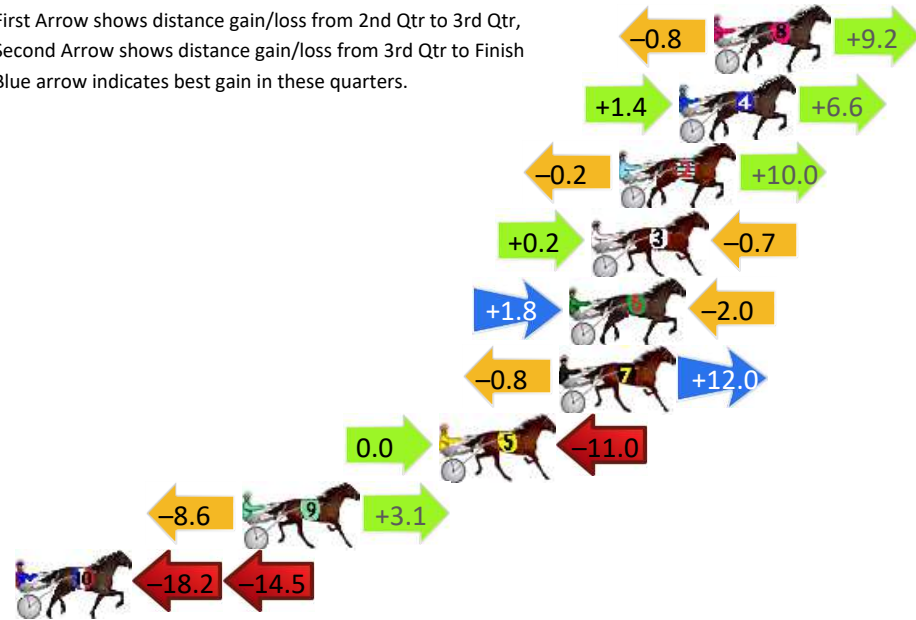

Finish Position and metres gained

First Arrow shows distance gain/loss from 2nd Qtr to 3rd Qtr, Second Arrow shows distance gain/loss from 3rd Qtr to Finish Blue arrow indicates best gain in these quarters.

800

Visual positions in race at 2nd Quarter

400

Visual positions in race at 3rd Quarter

Newcastle Race 7 Distance 1609m

Friday, 19 July 2024

Gross Time: 1:56.70 MileRate: 1:56.70 LeadTime: 0.00s First Qtr: 27.90s Second Qtr: 31.60s Third Qtr: 27.70s Fourth Qtr: 29.50s

DATA TABLE: 800 / 400 Posi's are position from leader and (how wide the horse was at that position)

No	Horse	Plc	Mar	800 Posi	400 Posi	Time	3rd Qtr	4th Qt
8	LIGHTNING BOB	1	0.0m	8.4m (0)	9.2m (0)	1:56.70	27.78s	28.83s
4	CAPTAIN DORIAN	2	1.4m	9.4m (1)	8.0m (1)	1:56.81	27.62s	29.02s
2	SWEETLY SPOKEN	3	3.8m	13.6m (1)	13.8m (1)	1:56.99	27.74s	28.77s
3	OUTLOOK	4	4.9m	4.4m (0)	4.2m (0)	1:57.08	27.68s	29.55s
6	MAGIC SHOOS	5	5.8m	5.6m (1)	3.8m (1)	1:57.15	27.57s	29.65s
7	ABSTRACT ART	6	6.2m	17.4m (1)	18.2m (1)	1:57.18	27.78s	28.62s
5	APACHE WHITESOX	7	11.0m	0.0m (0)	0.0m (0)	1:57.55	27.68s	30.31s
9	SUBSTITOOTH	8	18.9m	13.4m (0)	22.0m (0)	1:58.16	28.32s	29.27s
10	MACH CHARM	9	50.5m	17.8m (0)	36.0m (0)	2:00.61	28.96s	30.56s

Finish Position and metres gained

First Arrow shows distance gain/loss from 2nd Qtr to 3rd Qtr, Second Arrow shows distance gain/loss from 3rd Qtr to Finish. Blue arrow indicates best gain in these quarters.