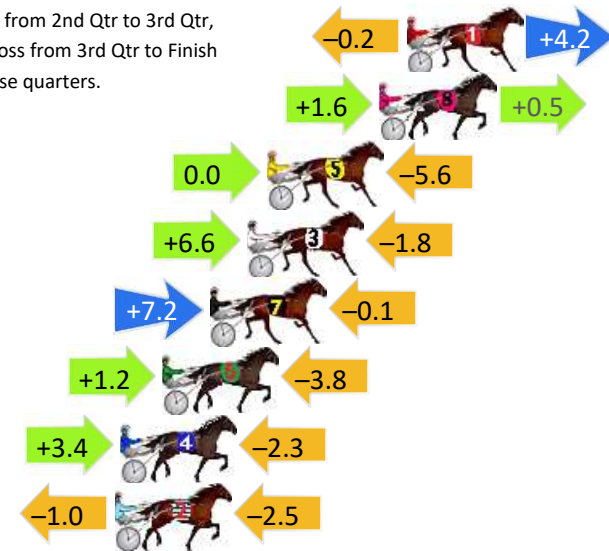

Finish Position and metres gained

First Arrow shows distance gain/loss from 2nd Qtr to 3rd Qtr, Second Arrow shows distance gain/loss from 3rd Qtr to Finish
Blue arrow indicates best gain in these quarters.

8
0
0

Visual positions in race at 2nd Quarter

4
0
0

Visual positions in race at 3rd Quarter

Newcastle Race 4 Distance 2030m

Friday, 19 July 2024

Gross Time: 2:26.50 MileRate: 1:56.10 LeadTime: 28.90s First Qtr: 30.50s Second Qtr: 29.10s Third Qtr: 29.30s Fourth Qtr: 28.70s

DATA TABLE: 800 / 400 Posi's are position from leader and (how wide the horse was at that position)

No	Horse	Plc	Mar	800 Posi	400 Posi	Time	3rd Qtr	4th Qt
1	ROYAL GAMBLE	1	0.0m	4.0m (0)	4.2m (0)	2:26.50	29.31s	28.40s
8	ONE FOR THE RODI	2	1.1m	3.2m (1)	1.6m (1)	2:26.58	29.18s	28.66s
5	WAVETHEBILL	3	5.6m	0.0m (0)	0.0m (0)	2:26.92	29.30s	29.10s
3	FAR OUT BRO	4	6.4m	11.2m (1)	4.6m (2)	2:26.98	28.83s	28.83s
7	DADNDAVE	5	7.9m	15.0m (1)	7.8m (3)	2:27.10	28.78s	28.71s
6	ASHARK	6	9.8m	7.2m (1)	6.0m (1)	2:27.24	29.22s	28.97s
4	SIR RICHARD LEE	7	11.5m	12.6m (0)	9.2m (2)	2:27.37	29.06s	28.86s
2	SAINT CRUSADER	8	11.7m	8.2m (0)	9.2m (0)	2:27.38	29.37s	28.88s