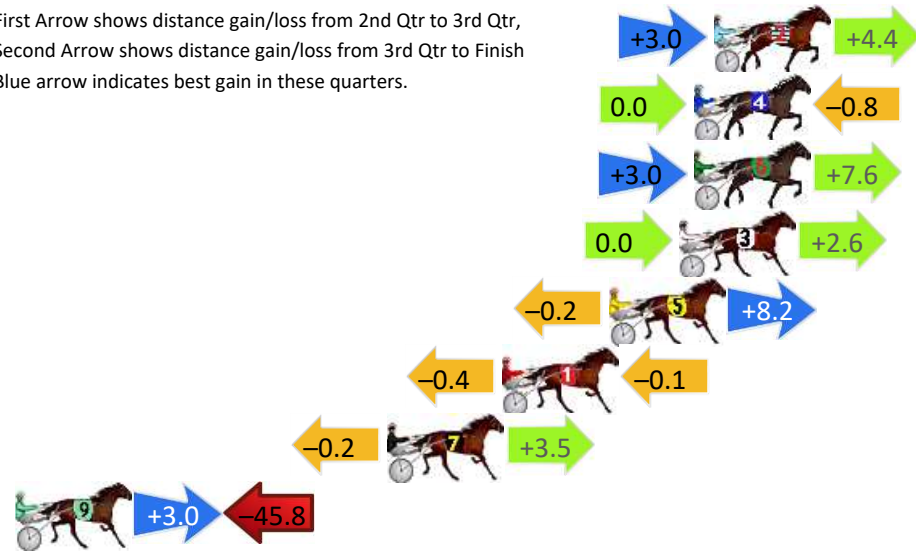

Finish Position and metres gained

First Arrow shows distance gain/loss from 2nd Qtr to 3rd Qtr, Second Arrow shows distance gain/loss from 3rd Qtr to Finish Blue arrow indicates best gain in these quarters.

800

Visual positions in race at 2nd Quarter

400

Visual positions in race at 3rd Quarter

Newcastle Race 3 Distance 1609m

Friday, 19 July 2024

Gross Time: 1:57.40 MileRate: 1:57.40 LeadTime: 0.00s First Qtr: 28.40s Second Qtr: 31.10s Third Qtr: 29.60s Fourth Qtr: 28.30s

DATA TABLE: 800 / 400 Posi's are position from leader and (how wide the horse was at that position)

No	Horse	Plc	Mar	800 Posi	400 Posi	Time	3rd Qtr	4th Qt
2	RUNFROMTERROR	1	0.0m	7.4m (1)	4.4m (1)	1:57.40	29.38s	27.99s
4	PARADISE POINT	2	0.8m	0.0m (0)	0.0m (0)	1:57.46	29.60s	28.36s
6	THE CID	3	0.8m	11.4m (1)	8.4m (1)	1:57.46	29.37s	27.77s
3	ABDICATE	4	1.4m	4.0m (0)	4.0m (0)	1:57.50	29.60s	28.12s
5	BETTOR WATCH ARDEN	5	4.2m	12.2m (0)	12.4m (0)	1:57.71	29.60s	27.72s
1	BEANCOUNTER	6	8.5m	8.0m (0)	8.4m (0)	1:58.03	29.63s	28.31s
7	SOHO SINATRA	7	13.1m	16.4m (0)	16.6m (0)	1:58.37	29.61s	28.05s
9	RYANS GANGSTER	8	46.2m	3.4m (1)	0.4m (1)	2:00.84	29.46s	31.52s