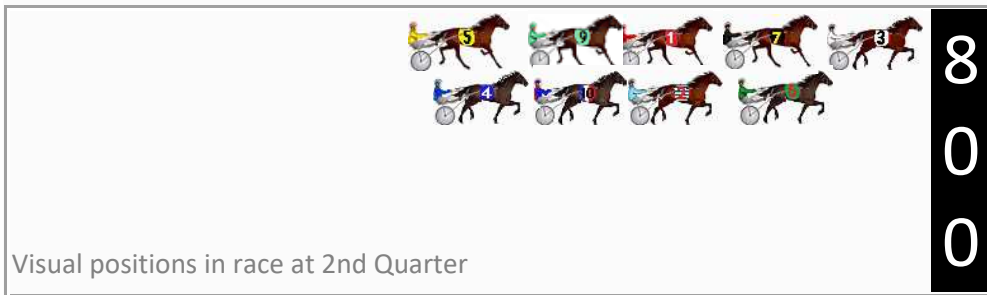

Newcastle Race 8 Distance 1609m

Friday, 19 July 2024

Gross Time: 1:55.20 MileRate: 1:55.20 LeadTime: 0.00s First Qtr: 28.60s Second Qtr: 29.10s Third Qtr: 28.50s Fourth Qtr: 29.00s

DATA TABLE: 800 / 400 Posi's are position from leader and (how wide the horse was at that position)

No	Horse	Plc	Mar	800 Posi	400 Posi	Time	3rd Qtr	4th Qt
6	PEPPA BLISS	1	0.0m	3.6m (1)	0.0m (1)	1:55.20	28.24s	29.00s
7	IDEAL MONDO	2	3.5m	4.2m (0)	3.8m (0)	1:55.47	28.47s	28.98s
3	HOLD BACK THE RIVER	3	7.8m	0.0m (0)	0.0m (0)	1:55.79	28.50s	29.56s
5	SILVER LADY	4	11.0m	16.8m (0)	17.0m (1)	1:56.04	28.52s	28.57s
4	GROSESTAR	5	13.9m	15.8m (1)	13.0m (1)	1:56.26	28.30s	29.06s
2	BE GOOD BENNY	6	20.5m	8.0m (1)	6.2m (1)	1:56.76	28.36s	30.03s
1	ROCKNROLL TONY	7	20.6m	8.4m (0)	10.0m (0)	1:56.77	28.61s	29.76s
9	MY ULTIMATE MAJOR	8	30.0m	12.0m (0)	18.2m (0)	1:57.48	28.94s	29.85s
10	SWEET CREATION	9	38.1m	11.8m (1)	10.0m (2)	1:58.10	28.35s	31.03s

Finish Position and metres gained

First Arrow shows distance gain/loss from 2nd Qtr to 3rd Qtr, Second Arrow shows distance gain/loss from 3rd Qtr to Finish
Blue arrow indicates best gain in these quarters.