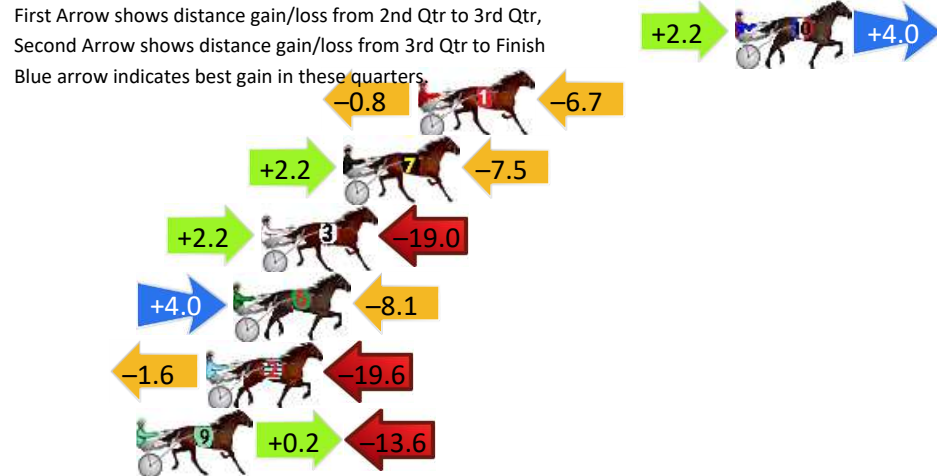

Newcastle Race 1 Distance 1609m

Friday, 19 July 2024

Gross Time: 1:55.00 MileRate: 1:55.00 LeadTime: 0.00s First Qtr: 28.00s Second Qtr: 28.40s Third Qtr: 28.90s Fourth Qtr: 29.70s

DATA TABLE: 800 / 400 Posi's are position from leader and (how wide the horse was at that position)

No	Horse	Plc	Mar	800 Posi	400 Posi	Time	3rd Qtr	4th Qt
10	OUR PRINCESS KENNEDY	1	0.0m	6.2m (1)	4.0m (1)	1:55.00	28.74s	29.40s
1	ARTISTIC SCOTT	2	12.7m	5.2m (0)	6.0m (0)	1:55.99	28.95s	30.19s
7	BRING YOUR BEST	3	15.7m	10.4m (1)	8.2m (1)	1:56.22	28.73s	30.25s
3	ULTIMATE RHAPSODY	4	19.0m	2.2m (1)	0.0m (1)	1:56.48	28.72s	31.10s
6	IRE OF THE DRAGON	5	20.1m	16.0m (1)	12.0m (1)	1:56.56	28.60s	30.30s
2	HY FILANTE	6	21.2m	0.0m (0)	1.6m (0)	1:56.65	29.00s	31.15s
9	GOOD WORD THAT	7	24.0m	10.6m (0)	10.4m (0)	1:56.87	28.87s	30.70s

Finish Position and metres gained

800

Visual positions in race at 2nd Quarter

400

Visual positions in race at 3rd Quarter