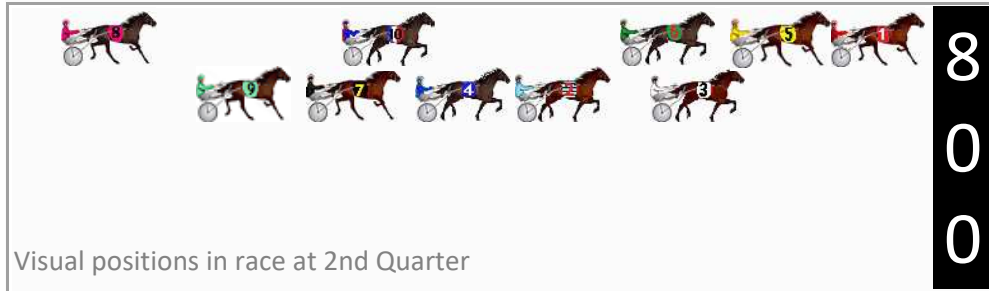

Finish Position and metres gained

First Arrow shows distance gain/loss from 2nd Qtr to 3rd Qtr, Second Arrow shows distance gain/loss from 3rd Qtr to Finish
Blue arrow indicates best gain in these quarters.

800

Visual positions in race at 2nd Quarter

400

Visual positions in race at 3rd Quarter

Menangle Race 3 Distance 1609m

Saturday, 5 October 2024

Gross Time: 1:51.50 MileRate: 1:51.50 LeadTime: 0.00s First Qtr: 26.80s Second Qtr: 29.40s Third Qtr: 27.90s Fourth Qtr: 27.40s

DATA TABLE: 800 / 400 Posi's are position from leader and (how wide the horse was at that position)

No	Horse	Plc	Mar	800 Posi	400 Posi	Time	3rd Qtr	4th Qt
5	CAULONIA COURAGE	1	0.0m	4.0m (0)	4.0m (0)	1:51.50	27.90s	27.13s
1	CATSEYE BEACH	2	0.4m	0.0m (0)	0.0m (0)	1:51.53	27.90s	27.43s
6	RYANS GANGSTER	3	4.7m	8.4m (0)	7.8m (0)	1:51.84	27.86s	27.19s
10	HAS THE COURAGE	4	6.7m	19.6m (0)	12.6m (0)	1:51.98	27.42s	27.00s
7	SMOOTH BUZZ	5	11.9m	21.0m (1)	14.8m (1)	1:52.36	27.47s	27.20s
4	OURMATEMENKO	6	12.8m	16.6m (1)	10.8m (1)	1:52.42	27.50s	27.54s
3	DOM TORETTO	7	13.2m	7.2m (1)	2.4m (1)	1:52.45	27.58s	28.14s
2	DE GOEY	8	13.3m	12.6m (1)	6.6m (1)	1:52.46	27.49s	27.86s
9	CAPTAIN TOM	9	14.1m	25.4m (1)	16.6m (0)	1:52.52	27.29s	27.23s
8	CASH AND BLING	10	20.7m	30.8m (0)	20.2m (1)	1:52.99	27.17s	27.43s