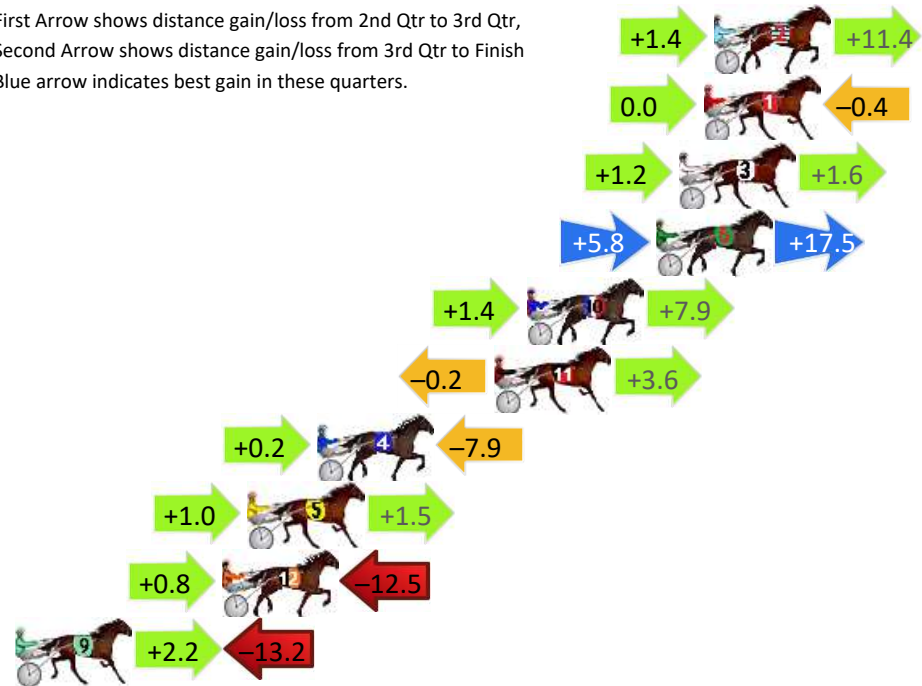

Finish Position and metres gained

First Arrow shows distance gain/loss from 2nd Qtr to 3rd Qtr, Second Arrow shows distance gain/loss from 3rd Qtr to Finish
Blue arrow indicates best gain in these quarters.

Visual positions in race at 2nd Quarter

Visual positions in race at 3rd Quarter

Menangle Race 4 Distance 1609m

Saturday, 5 October 2024

Gross Time: 1:52.90 MileRate: 1:52.90 LeadTime: 0.00s First Qtr: 27.50s Second Qtr: 29.30s Third Qtr: 27.90s Fourth Qtr: 28.20s

DATA TABLE: 800 / 400 Posi's are position from leader and (how wide the horse was at that position)

No	Horse	Plc	Mar	800 Posi	400 Posi	Time	3rd Qtr	4th Qt
2	KING TINTIN	1	0.0m	12.8m (1)	11.4m (2)	1:52.90	27.81s	27.40s
1	FAR OUT RINGO	2	0.4m	0.0m (0)	0.0m (0)	1:52.93	27.90s	28.23s
3	ABSTRACT ART	3	1.4m	4.2m (0)	3.0m (1)	1:53.00	27.82s	28.09s
6	SPIRIT AND SOUL	4	2.3m	25.6m (1)	19.8m (0)	1:53.07	27.50s	26.97s
10	ISLAND BOUHINIA	5	7.5m	16.8m (1)	15.4m (2)	1:53.46	27.81s	27.65s
11	THE TEXAS RANGER	6	8.8m	12.2m (0)	12.4m (0)	1:53.55	27.92s	27.95s
4	GABBYS SPORTSTAR	7	15.9m	8.2m (0)	8.0m (0)	1:54.08	27.88s	28.75s
5	TULHURST TERROR	8	18.7m	21.2m (1)	20.2m (2)	1:54.29	27.83s	28.09s
12	CAPTAIN OF SPEED	9	19.7m	8.0m (1)	7.2m (2)	1:54.36	27.84s	29.08s
9	MAMMALS ALIBI	10	29.6m	18.6m (2)	16.4m (3)	1:55.09	27.74s	29.13s