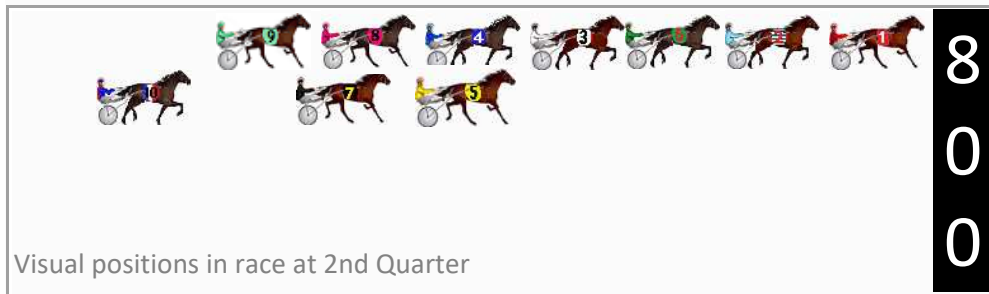

Menangle Race 6 Distance 1609m

Saturday, 5 October 2024

Gross Time: 1:51.20 MileRate: 1:51.20 LeadTime: 0.00s First Qtr: 28.60s Second Qtr: 29.00s Third Qtr: 27.40s Fourth Qtr: 26.20s

DATA TABLE: 800 / 400 Posi's are position from leader and (how wide the horse was at that position)

No	Horse	Plc	Mar	800 Posi	400 Posi	Time	3rd Qtr	4th Qt
1	AARDIES EXPRESS	1	0.0m	0.0m (0)	0.0m (0)	1:51.20	27.40s	26.20s
2	TAY TAY	2	1.9m	4.2m (0)	4.2m (0)	1:51.33	27.40s	26.05s
6	ILLAVABUBBLES	3	5.7m	8.2m (0)	9.0m (0)	1:51.59	27.45s	25.99s
7	TREACHEROUS GALL	4	15.3m	21.4m (1)	13.8m (1)	1:52.26	26.90s	26.30s
3	WINONA WRITER	5	16.1m	12.0m (0)	13.6m (0)	1:52.31	27.51s	26.36s
4	PAS DE CHEVAL	6	16.3m	16.2m (0)	18.4m (0)	1:52.33	27.54s	26.06s
8	NO DRAMAS	7	20.3m	20.4m (0)	23.4m (0)	1:52.60	27.60s	26.00s
9	TOTAL DIVA	8	21.6m	24.6m (0)	27.8m (0)	1:52.69	27.60s	25.80s
10	PROMISELAND	9	23.0m	29.4m (1)	23.6m (1)	1:52.79	27.01s	26.16s
5	THE VICAR OF DIBLEY	10	24.7m	16.6m (1)	9.4m (1)	1:52.91	26.94s	27.20s

Finish Position and metres gained

First Arrow shows distance gain/loss from 2nd Qtr to 3rd Qtr, Second Arrow shows distance gain/loss from 3rd Qtr to Finish
Blue arrow indicates best gain in these quarters.