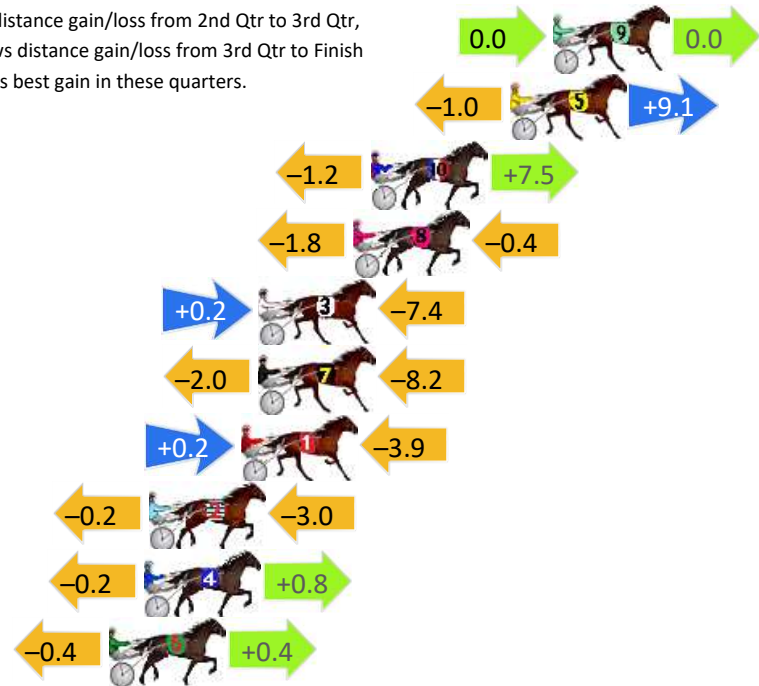

Menangle Race 1 Distance 2300m

Saturday, 5 October 2024

Gross Time: 2:43.00 MileRate: 1:54.00 LeadTime: 49.80s First Qtr: 30.10s Second Qtr: 28.60s Third Qtr: 27.10s Fourth Qtr: 27.40s

DATA TABLE: 800 / 400 Posi's are position from leader and (how wide the horse was at that position)

No	Horse	Plc	Mar	800 Posi	400 Posi	Time	3rd Qtr	4th Qt
9	NERANO	1	0.0m	0.0m (0)	0.0m (0)	2:43.00	27.10s	27.40s
5	PERFECT STRIDE	2	1.7m	9.8m (1)	10.8m (2)	2:43.12	27.17s	26.78s
10	NYACK	3	7.3m	13.6m (1)	14.8m (2)	2:43.53	27.18s	26.89s
8	CLASSIE WASHINGTON	4	8.0m	5.8m (1)	7.6m (1)	2:43.58	27.22s	27.43s
3	ANYTHING GOES	5	11.8m	4.6m (0)	4.4m (0)	2:43.85	27.08s	27.90s
7	STAR MAJOR	5	11.8m	1.6m (1)	3.6m (1)	2:43.85	27.23s	27.96s
1	BOOM	7	12.5m	8.8m (0)	8.6m (0)	2:43.90	27.08s	27.67s
2	PETES SAID SO	8	16.2m	13.0m (0)	13.2m (0)	2:44.17	27.11s	27.60s
4	STINGRAY TARA	9	16.4m	17.0m (0)	17.2m (0)	2:44.18	27.11s	27.35s
6	SAHARA TIGER	10	17.8m	17.8m (1)	18.2m (1)	2:44.28	27.13s	27.37s

Finish Position and metres gained

First Arrow shows distance gain/loss from 2nd Qtr to 3rd Qtr, Second Arrow shows distance gain/loss from 3rd Qtr to Finish
Blue arrow indicates best gain in these quarters.