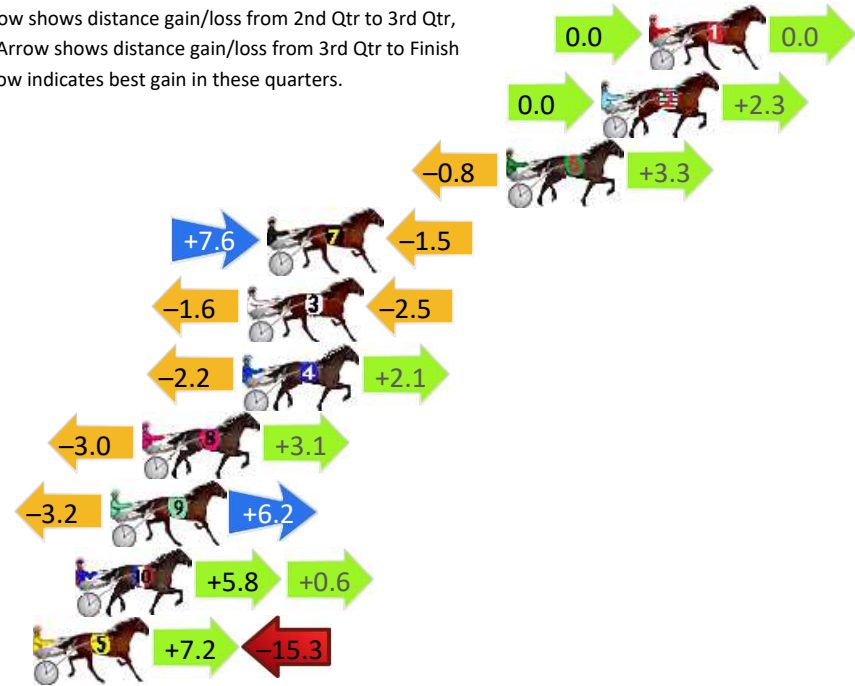

Menangle Race 6 Distance 1609m

Saturday, 5 October 2024

Gross Time: 1:51.20 MileRate: 1:51.20 LeadTime: 0.00s First Qtr: 28.60s Second Qtr: 29.00s Third Qtr: 27.40s Fourth Qtr: 26.20s

DATA TABLE: 800 / 400 Posi's are position from leader and (how wide the horse was at that position)

No	Horse	Plc	Mar	800 Posi	400 Posi	Time	3rd Qtr	4th Qt
1	AARDIES EXPRESS	1	0.0m	0.0m (0)	0.0m (0)	1:51.20	27.40s	26.20s
2	TAY TAY	2	1.9m	4.2m (0)	4.2m (0)	1:51.33	27.40s	26.05s
6	ILLAVABUBBLES	3	5.7m	8.2m (0)	9.0m (0)	1:51.59	27.45s	25.99s
7	TREACHEROUS GALL	4	15.3m	21.4m (1)	13.8m (1)	1:52.26	26.90s	26.30s
3	WINONA WRITER	5	16.1m	12.0m (0)	13.6m (0)	1:52.31	27.51s	26.36s
4	PAS DE CHEVAL	6	16.3m	16.2m (0)	18.4m (0)	1:52.33	27.54s	26.06s
8	NO DRAMAS	7	20.3m	20.4m (0)	23.4m (0)	1:52.60	27.60s	26.00s
9	TOTAL DIVA	8	21.6m	24.6m (0)	27.8m (0)	1:52.69	27.60s	25.80s
10	PROMISELAND	9	23.0m	29.4m (1)	23.6m (1)	1:52.79	27.01s	26.16s
5	THE VICAR OF DIBLEY	10	24.7m	16.6m (1)	9.4m (1)	1:52.91	26.94s	27.20s

Finish Position and metres gained

First Arrow shows distance gain/loss from 2nd Qtr to 3rd Qtr, Second Arrow shows distance gain/loss from 3rd Qtr to Finish
Blue arrow indicates best gain in these quarters.