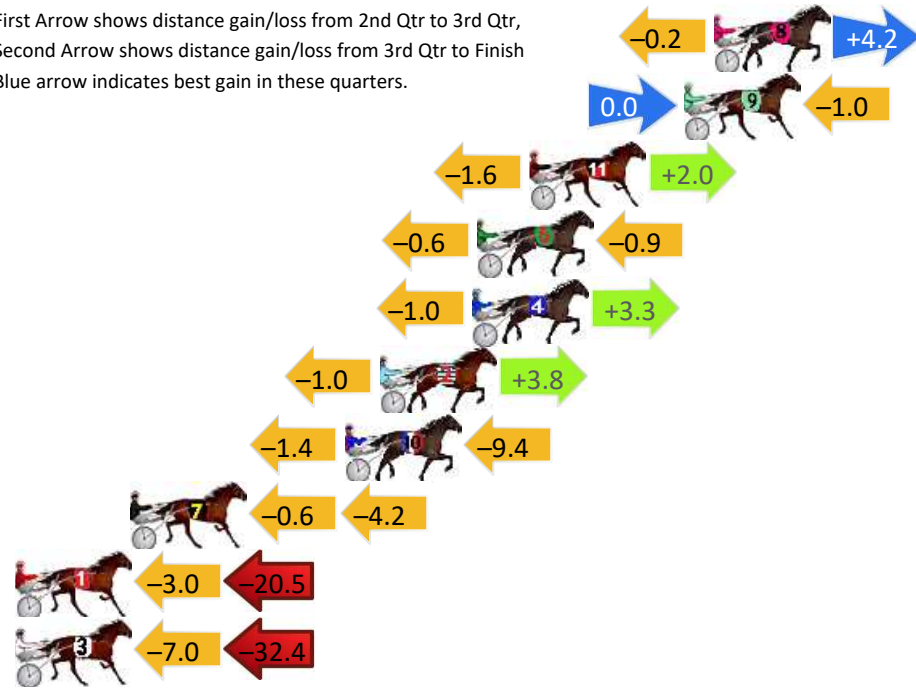

Finish Position and metres gained

First Arrow shows distance gain/loss from 2nd Qtr to 3rd Qtr, Second Arrow shows distance gain/loss from 3rd Qtr to Finish
Blue arrow indicates best gain in these quarters.

800

Visual positions in race at 2nd Quarter

400

Visual positions in race at 3rd Quarter

Menangle Race 5 Distance 2300m

Saturday, 5 October 2024

Gross Time: 2:43.70 MileRate: 1:54.50 LeadTime: 48.60s First Qtr: 30.60s Second Qtr: 29.20s Third Qtr: 28.00s Fourth Qtr: 27.30s

DATA TABLE: 800 / 400 Posi's are position from leader and (how wide the horse was at that position)

No	Horse	Plc	Mar	800 Posi	400 Posi	Time	3rd Qtr	4th Qt
8	MADIGAN	1	0.0m	4.0m (0)	4.2m (0)	2:43.70	28.01s	27.01s
9	DONEGAL LUTHER	2	1.2m	0.2m (0)	0.2m (0)	2:43.79	28.00s	27.37s
11	LUDACROUS	3	7.4m	7.8m (1)	9.4m (2)	2:44.23	28.11s	27.16s
6	CORBIE STUMBLER	4	9.5m	8.0m (0)	8.6m (0)	2:44.38	28.04s	27.36s
4	VINKE B	5	9.7m	12.0m (0)	13.0m (0)	2:44.40	28.07s	27.08s
2	POWER UP	6	13.4m	16.2m (0)	17.2m (1)	2:44.66	28.07s	27.04s
10	STIR ME UP	7	14.8m	4.0m (1)	5.4m (2)	2:44.76	28.10s	27.94s
7	WAYOUTWEST	8	23.4m	18.6m (1)	19.2m (2)	2:45.38	28.04s	27.59s
1	PLAYFUL MISS	9	35.5m	12.0m (1)	15.0m (2)	2:46.25	28.22s	28.69s
3	RAKAJED	10	39.4m	0.0m (1)	7.0m (1)	2:46.53	28.51s	29.50s