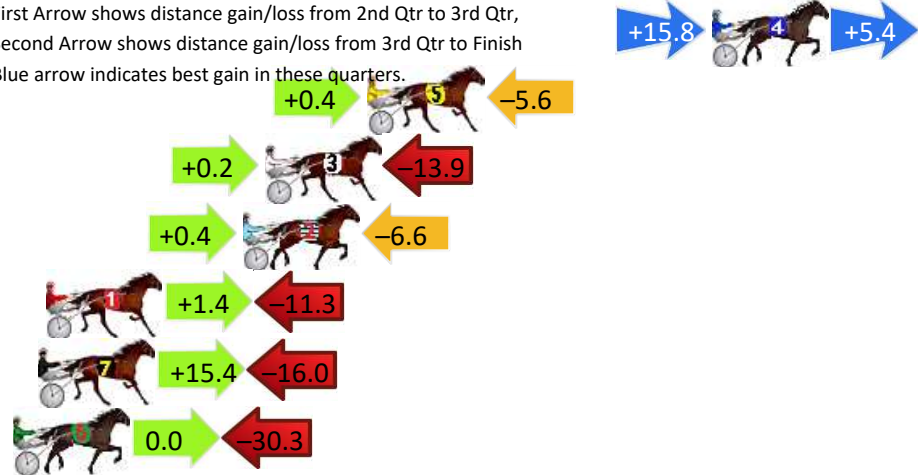

Menangle Race 7 Distance 1609m

Saturday, 5 October 2024

Gross Time: 1:53.20 MileRate: 1:53.20 LeadTime: 0.00s First Qtr: 26.20s Second Qtr: 29.70s Third Qtr: 29.50s Fourth Qtr: 27.80s

DATA TABLE: 800 / 400 Posi's are position from leader and (how wide the horse was at that position)

No	Horse	Plc	Mar	800 Posi	400 Posi	Time	3rd Qtr	4th Qt
4	ALDEBARAN ZEUS	1	0.0m	21.2m (0)	5.4m (2)	1:53.20	28.36s	27.43s
5	SLEEPEE	2	13.8m	8.6m (0)	8.2m (1)	1:54.21	29.48s	28.19s
3	FUNKY MONKEY	3	17.9m	4.2m (0)	4.0m (1)	1:54.51	29.52s	28.76s
2	COURAGE STRIDE	4	18.8m	12.6m (0)	12.2m (1)	1:54.57	29.49s	28.26s
1	SUNNY GEE	5	26.7m	16.8m (0)	15.4m (2)	1:55.15	29.42s	28.58s
7	ONE MAJIC KENNY	6	27.0m	26.4m (0)	11.0m (2)	1:55.17	28.44s	28.91s
6	CALIGULA	7	30.3m	0.0m (0)	0.0m (0)	1:55.42	29.56s	29.89s

Finish Position and metres gained

First Arrow shows distance gain/loss from 2nd Qtr to 3rd Qtr,
Second Arrow shows distance gain/loss from 3rd Qtr to Finish
Blue arrow indicates best gain in these quarters.

8
0
0

Visual positions in race at 2nd Quarter