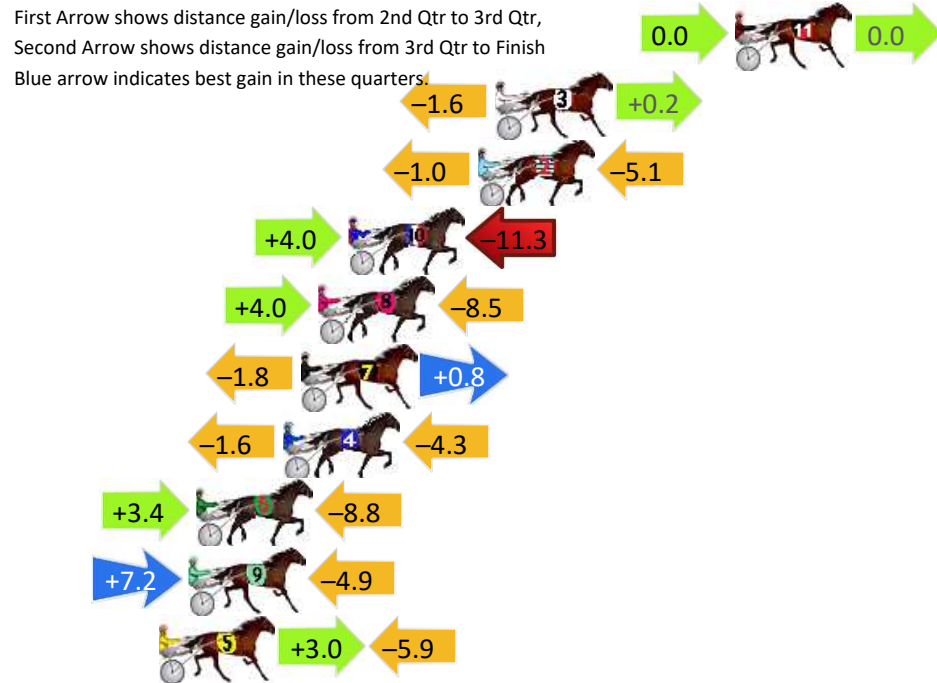

Menangle Race 8 Distance 1609m

Saturday, 5 October 2024

Gross Time: 1:51.00 MileRate: 1:51.00 LeadTime: 0.00s First Qtr: 27.10s Second Qtr: 28.30s Third Qtr: 28.80s Fourth Qtr: 26.80s

DATA TABLE: 800 / 400 Posi's are position from leader and (how wide the horse was at that position)

No	Horse	Plc	Mar	800 Posi	400 Posi	Time	3rd Qtr	4th Qt
11	KANENA PROVLIMA	1	0.0m	0.0m (0)	0.0m (0)	1:51.00	28.80s	26.80s
3	JOE NIEN	2	9.6m	8.2m (0)	9.8m (0)	1:51.68	28.91s	26.79s
2	R ELEVEN ART	3	10.3m	4.2m (0)	5.2m (0)	1:51.73	28.88s	27.14s
10	JILLIBY NITRO	4	15.5m	8.2m (1)	4.2m (1)	1:52.09	28.55s	27.55s
8	MAJOR MAJOR	5	16.7m	12.2m (1)	8.2m (1)	1:52.18	28.54s	27.37s
7	SURFERS DELIGHT	6	17.4m	16.4m (0)	18.2m (0)	1:52.23	28.92s	26.75s
4	HY VOLTAGE	7	18.1m	12.2m (0)	13.8m (0)	1:52.28	28.92s	27.09s
6	BLACK ONYX	8	21.6m	16.2m (1)	12.8m (1)	1:52.53	28.59s	27.39s
9	DOUBLE ACT	9	21.9m	24.2m (1)	17.0m (2)	1:52.55	28.31s	27.13s
5	SAHARA SIROCCO	10	23.1m	20.2m (1)	17.2m (1)	1:52.63	28.61s	27.19s

Finish Position and metres gained

800

Visual positions in race at 2nd Quarter