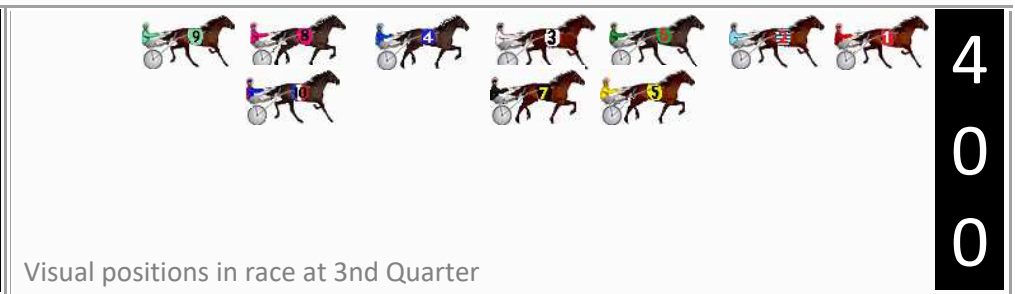

Menangle Race 6 Distance 1609m

Saturday, 5 October 2024

Gross Time: 1:51.20 MileRate: 1:51.20 LeadTime: 0.00s First Qtr: 28.60s Second Qtr: 29.00s Third Qtr: 27.40s Fourth Qtr: 26.20s

DATA TABLE: 800 / 400 Posi's are position from leader and (how wide the horse was at that position)

No	Horse	Plc	Mar	800 Posi	400 Posi	Time	3rd Qtr	4th Qt
1	AARDIES EXPRESS	1	0.0m	0.0m (0)	0.0m (0)	1:51.20	27.40s	26.20s
2	TAY TAY	2	1.9m	4.2m (0)	4.2m (0)	1:51.33	27.40s	26.05s
6	ILLAVABUBBLES	3	5.7m	8.2m (0)	9.0m (0)	1:51.59	27.45s	25.99s
7	TREACHEROUS GALL	4	15.3m	21.4m (1)	13.8m (1)	1:52.26	26.90s	26.30s
3	WINONA WRITER	5	16.1m	12.0m (0)	13.6m (0)	1:52.31	27.51s	26.36s
4	PAS DE CHEVAL	6	16.3m	16.2m (0)	18.4m (0)	1:52.33	27.54s	26.06s
8	NO DRAMAS	7	20.3m	20.4m (0)	23.4m (0)	1:52.60	27.60s	26.00s
9	TOTAL DIVA	8	21.6m	24.6m (0)	27.8m (0)	1:52.69	27.60s	25.80s
10	PROMISELAND	9	23.0m	29.4m (1)	23.6m (1)	1:52.79	27.01s	26.16s
5	THE VICAR OF DIBLEY	10	24.7m	16.6m (1)	9.4m (1)	1:52.91	26.94s	27.20s

Finish Position and metres gained

First Arrow shows distance gain/loss from 2nd Qtr to 3rd Qtr, Second Arrow shows distance gain/loss from 3rd Qtr to Finish
Blue arrow indicates best gain in these quarters.