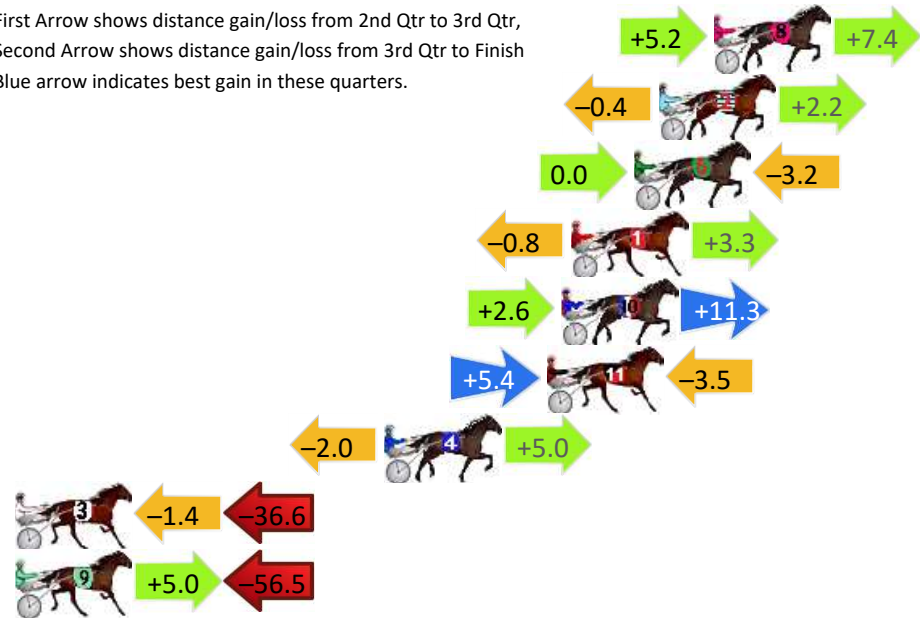

Finish Position and metres gained

First Arrow shows distance gain/loss from 2nd Qtr to 3rd Qtr, Second Arrow shows distance gain/loss from 3rd Qtr to Finish
Blue arrow indicates best gain in these quarters.

800

Visual positions in race at 2nd Quarter

400

Visual positions in race at 3rd Quarter

Menangle Race 2 Distance 1609m

Saturday, 5 October 2024

Gross Time: 1:52.10 MileRate: 1:52.10 LeadTime: 0.00s First Qtr: 26.90s Second Qtr: 30.30s Third Qtr: 28.10s Fourth Qtr: 26.80s

DATA TABLE: 800 / 400 Posi's are position from leader and (how wide the horse was at that position)

No	Horse	Plc	Mar	800 Posi	400 Posi	Time	3rd Qtr	4th Qt
8	TERRY	1	0.0m	12.6m (1)	7.4m (1)	1:52.10	27.73s	26.31s
2	REGAZZO DI TILLY	2	2.2m	4.0m (0)	4.4m (0)	1:52.26	28.12s	26.65s
6	WHISKEY CAVALIER	3	3.2m	0.0m (0)	0.0m (0)	1:52.33	28.11s	27.01s
1	HEAVENLY CHARM	4	5.7m	8.2m (0)	9.0m (0)	1:52.50	28.15s	26.58s
10	FOXY DADA	5	6.1m	20.0m (0)	17.4m (1)	1:52.53	27.90s	26.05s
11	MICK DANGER	6	6.7m	8.6m (1)	3.2m (1)	1:52.57	27.74s	27.03s
4	CYA ART	7	13.2m	16.2m (0)	18.2m (0)	1:53.03	28.23s	26.47s
3	OUTSIDE FIGHTER	8	50.2m	12.2m (0)	13.6m (0)	1:55.65	28.25s	29.24s
9	UNFAZED	9	68.3m	16.8m (1)	11.8m (1)	1:56.92	27.85s	30.56s