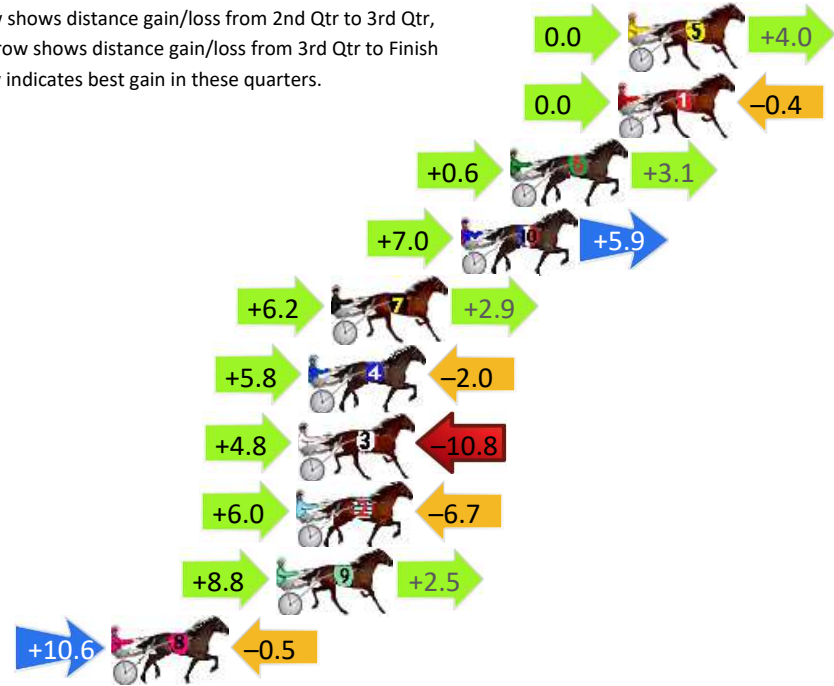

Finish Position and metres gained

First Arrow shows distance gain/loss from 2nd Qtr to 3rd Qtr, Second Arrow shows distance gain/loss from 3rd Qtr to Finish
Blue arrow indicates best gain in these quarters.

800

Visual positions in race at 2nd Quarter

400

Visual positions in race at 3rd Quarter

Menangle Race 3 Distance 1609m

Saturday, 5 October 2024

Gross Time: 1:51.50 MileRate: 1:51.50 LeadTime: 0.00s First Qtr: 26.80s Second Qtr: 29.40s Third Qtr: 27.90s Fourth Qtr: 27.40s

DATA TABLE: 800 / 400 Posi's are position from leader and (how wide the horse was at that position)

No	Horse	Plc	Mar	800 Posi	400 Posi	Time	3rd Qtr	4th Qt
5	CAULONIA COURAGE	1	0.0m	4.0m (0)	4.0m (0)	1:51.50	27.90s	27.13s
1	CATSEYE BEACH	2	0.4m	0.0m (0)	0.0m (0)	1:51.53	27.90s	27.43s
6	RYANS GANGSTER	3	4.7m	8.4m (0)	7.8m (0)	1:51.84	27.86s	27.19s
10	HAS THE COURAGE	4	6.7m	19.6m (0)	12.6m (0)	1:51.98	27.42s	27.00s
7	SMOOTH BUZZ	5	11.9m	21.0m (1)	14.8m (1)	1:52.36	27.47s	27.20s
4	OURMATEMENKO	6	12.8m	16.6m (1)	10.8m (1)	1:52.42	27.50s	27.54s
3	DOM TORETTO	7	13.2m	7.2m (1)	2.4m (1)	1:52.45	27.58s	28.14s
2	DE GOEY	8	13.3m	12.6m (1)	6.6m (1)	1:52.46	27.49s	27.86s
9	CAPTAIN TOM	9	14.1m	25.4m (1)	16.6m (0)	1:52.52	27.29s	27.23s
8	CASH AND BLING	10	20.7m	30.8m (0)	20.2m (1)	1:52.99	27.17s	27.43s