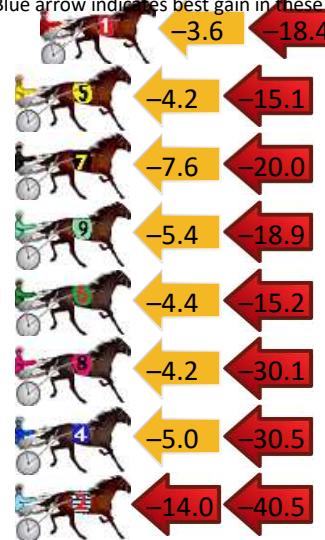

Finish Position and metres gained

First Arrow shows distance gain/loss from 2nd Qtr to 3rd Qtr, Second Arrow shows distance gain/loss from 3rd Qtr to Finish
Blue arrow indicates best gain in these quarters.

8
0
0

Visual positions in race at 2nd Quarter

4
0
0

Visual positions in race at 3rd Quarter

Narrabri Race 8 Distance 1760m

Sunday, 7 April 2024

Gross Time: 2:09.60 MileRate: 1:58.50 LeadTime: 10.30s First Qtr: 29.70s Second Qtr: 29.50s Third Qtr: 29.90s Fourth Qtr: 30.20s

DATA TABLE: 800 / 400 Posi's are position from leader and (how wide the horse was at that position)

No	Horse	Plc	Mar	800 Posi	400 Posi	Time	3rd Qtr	4th Qt
3	RAINBOW JET	1	0.0m	0.0m (0)	0.0m (0)	2:09.60	29.90s	30.20s
1	AMERICAN MANDY	2	27.0m	5.0m (0)	8.6m (0)	2:11.74	30.16s	31.58s
5	RIPPIN GOOD FEELIN	3	32.7m	13.4m (0)	17.6m (0)	2:12.19	30.21s	31.33s
7	CHEDDAR MADE BETA	4	34.8m	7.2m (1)	14.8m (3)	2:12.35	30.46s	31.70s
9	MISS MARAVU	5	36.5m	12.2m (1)	17.6m (2)	2:12.49	30.30s	31.62s
6	IN CHEVRON WE TRUST	6	37.2m	17.6m (0)	22.0m (0)	2:12.54	30.22s	31.34s
8	CASSINO MAN	7	43.7m	9.4m (0)	13.6m (0)	2:13.06	30.20s	32.46s
4	FLIRTS DIVA	8	51.9m	16.4m (1)	21.4m (1)	2:13.70	30.26s	32.49s
2	THE WATERBOY	9	57.5m	3.0m (1)	17.0m (1)	2:14.15	30.93s	33.24s