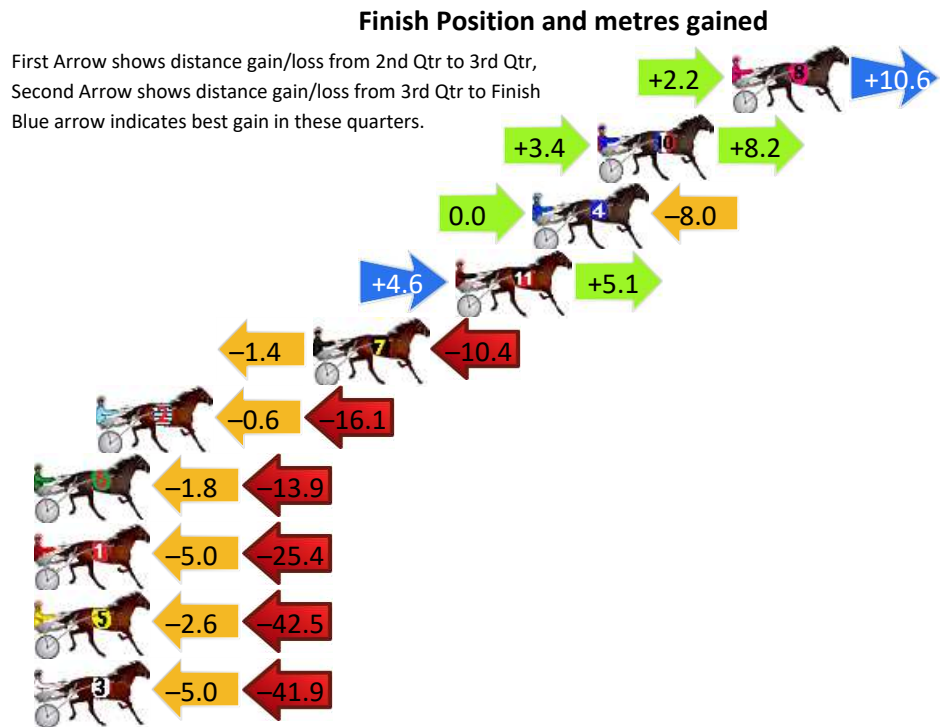

Finish Position and metres gained

First Arrow shows distance gain/loss from 2nd Qtr to 3rd Qtr, Second Arrow shows distance gain/loss from 3rd Qtr to Finish Blue arrow indicates best gain in these quarters.

800

Visual positions in race at 2nd Quarter

400

Visual positions in race at 3rd Quarter

Narrabri Race 5 Distance 2160m

Sunday, 7 April 2024

Gross Time: 2:41.70 MileRate: 2:00.50 LeadTime: 40.10s First Qtr: 31.10s Second Qtr: 30.80s Third Qtr: 29.70s Fourth Qtr: 30.00s

DATA TABLE: 800 / 400 Posi's are position from leader and (how wide the horse was at that position)

NoHorse	Plc	Mar	800 Posi	400 Posi	Time	3rd Qtr	4th Qt
8 NIGHT TO REMEMBER	1	0.0m	12.8m (1)	10.6m (2)	2:41.70	29.54s	29.21s
10 DOLLARSIGN	2	5.4m	17.0m (1)	13.6m (3)	2:42.12	29.45s	29.39s
4 FAR OUT RINGO	3	8.0m	0.0m (0)	0.0m (0)	2:42.33	29.70s	30.60s
11 PARATROUPER	4	11.1m	20.8m (1)	16.2m (4)	2:42.57	29.36s	29.62s
7 GOTONEBETTOR	5	16.8m	5.0m (1)	6.4m (2)	2:43.02	29.80s	30.78s
2 SHADOW ECLIPSE	6	25.5m	8.8m (1)	9.4m (1)	2:43.70	29.74s	31.20s
6 DELIGHTFUL RAINBOW	7	28.1m	12.4m (0)	14.2m (1)	2:43.91	29.83s	31.04s
1 MONTANA NIGHTS	8	38.8m	8.4m (0)	13.4m (0)	2:44.75	30.06s	31.89s
5 WHATA TERROR	9	46.1m	1.0m (1)	3.6m (1)	2:45.32	29.88s	33.17s
3 LOOKAT MEE	10	50.9m	4.0m (0)	9.0m (0)	2:45.70	30.06s	33.12s