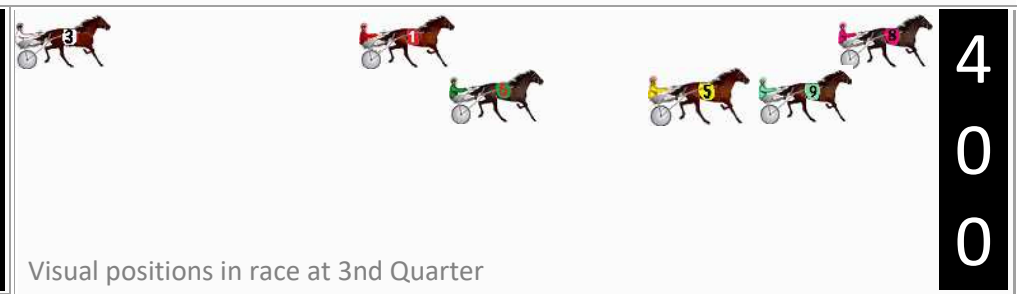

Narrabri Race 6 Distance 2560m

Sunday, 7 April 2024

Gross Time: 3:11.40 MileRate: 2:00.30 LeadTime: 68.00s First Qtr: 30.90s Second Qtr: 30.80s Third Qtr: 30.80s Fourth Qtr: 30.90s

DATA TABLE: 800 / 400 Posi's are position from leader and (how wide the horse was at that position)

No	Horse	Plc	Mar	800 Posi	400 Posi	Time	3rd Qtr	4th Qt
9	MASTER CATCH	1	0.0m	13.4m (2)	3.2m (1)	3:11.40	30.02s	30.65s
5	ROUGE BLING	2	2.8m	18.4m (0)	7.6m (1)	3:11.63	29.97s	30.53s
8	FAR OUT BRO	3	15.6m	0.0m (1)	0.0m (0)	3:12.66	30.80s	32.10s
6	ROCK FISHERMAN	4	51.4m	14.6m (1)	15.6m (1)	3:15.55	30.87s	33.65s
1	IMPERIAL SNAPPER	5	118.5m	3.2m (0)	19.2m (0)	3:20.98	32.01s	38.53s
4	STEALTH BOMBA	6	122.6m	9.8m (1)	34.0m (0)	3:21.31	32.64s	37.71s
2	CONOR MCGREGOR	7	236.6m	10.4m (0)	42.0m (0)	3:30.52	33.20s	45.85s
3	LULU LUCIFER	8	258.3m	180.0m (0)	210.0m (0)	3:32.28	33.09s	34.61s
7	FAST TRACKER	9	258.7m	45.0m (0)	120.0m (0)	3:32.31	36.53s	41.55s

Finish Position and metres gained

First Arrow shows distance gain/loss from 2nd Qtr to 3rd Qtr, Second Arrow shows distance gain/loss from 3rd Qtr to Finish Blue arrow indicates best gain in these quarters.