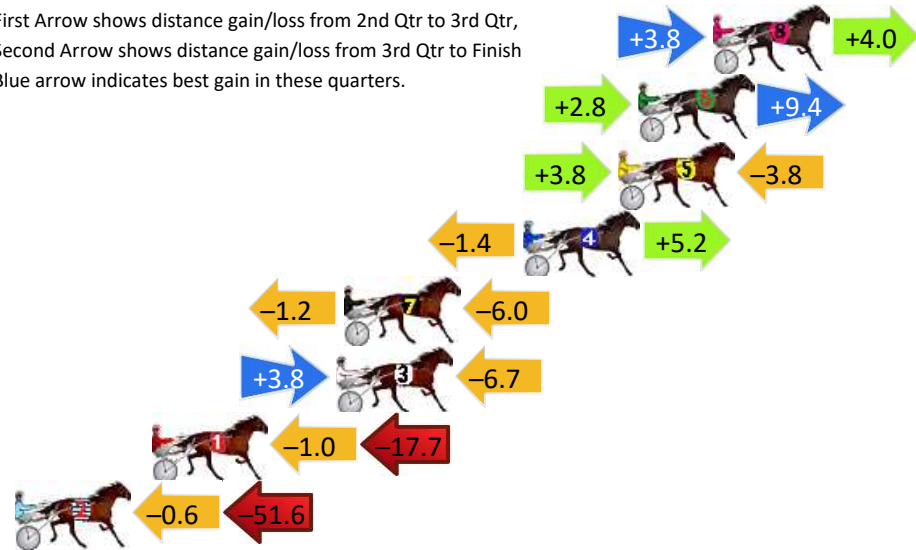

Finish Position and metres gained

First Arrow shows distance gain/loss from 2nd Qtr to 3rd Qtr,
Second Arrow shows distance gain/loss from 3rd Qtr to Finish
Blue arrow indicates best gain in these quarters.

8
0
0

Visual positions in race at 2nd Quarter

4
0
0

Visual positions in race at 3rd Quarter

Narrabri Race 2 Distance 1760m

Sunday, 7 April 2024

Gross Time: 2:12.40 MileRate: 2:01.10 LeadTime: 9.80s First Qtr: 29.20s Second Qtr: 30.20s Third Qtr: 32.50s Fourth Qtr: 30.70s

DATA TABLE: 800 / 400 Posi's are position from leader and (how wide the horse was at that position)

NoHorse	Plc	Mar	800 Posi	400 Posi	Time	3rd Qtr	4th Qt
8 BULLDOG BRAWLER	1	0.0m	7.8m (1)	4.0m (1)	2:12.40	32.19s	30.39s
6 LADY PEBBLES	2	3.0m	15.2m (0)	12.4m (1)	2:12.64	32.26s	29.98s
5 MY SECRET BEACH	3	3.8m	3.8m (1)	0.0m (1)	2:12.71	32.21s	30.99s
4 CHAL BE	4	7.6m	11.4m (0)	12.8m (0)	2:13.01	32.60s	30.30s
7 DON HESTON	5	14.8m	7.6m (0)	8.8m (0)	2:13.59	32.61s	31.16s
3 OVERTHEMOON	6	15.1m	12.2m (1)	8.4m (1)	2:13.61	32.22s	31.21s
1 ROCCO VARIETY	7	22.5m	3.8m (0)	4.8m (0)	2:14.21	32.62s	32.05s
2 IM FREYJA	8	52.2m	0.0m (0)	0.6m (0)	2:16.59	32.66s	34.64s