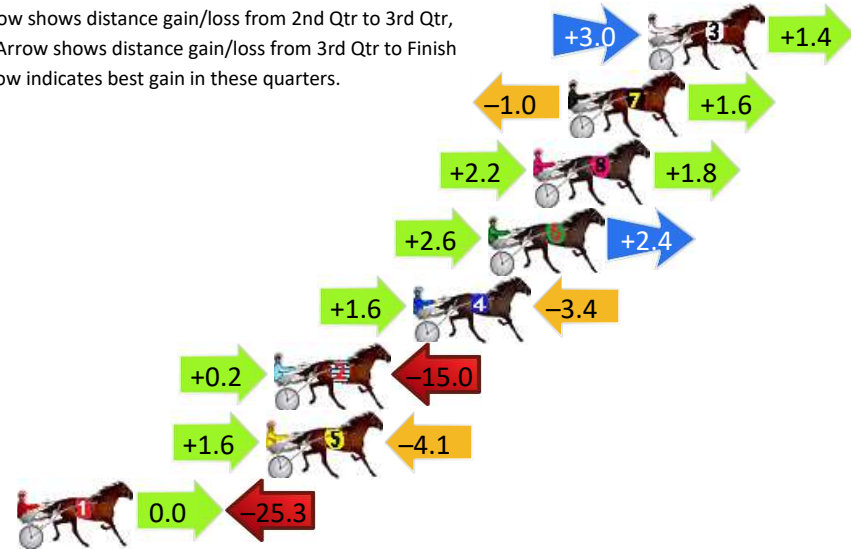

DATA TABLE: 800 / 400 Posi's are position from leader and (how wide the horse was at that position)

No	Horse	Plc	Mar	800 Posi	400 Posi	Time	3rd Qtr	4th Qt
9	MASTER CATCH	1	0.0m	13.4m (2)	3.2m (1)	3:11.40	30.02s	30.65s
5	ROUGE BLING	2	2.8m	18.4m (0)	7.6m (1)	3:11.63	29.97s	30.53s
8	FAR OUT BRO	3	15.6m	0.0m (1)	0.0m (0)	3:12.66	30.80s	32.10s
6	ROCK FISHERMAN	4	51.4m	14.6m (1)	15.6m (1)	3:15.55	30.87s	33.65s
1	IMPERIAL SNAPPER	5	118.5m	3.2m (0)	19.2m (0)	3:20.98	32.01s	38.53s
4	STEALTH BOMBA	6	122.6m	9.8m (1)	34.0m (0)	3:21.31	32.64s	37.71s
2	CONOR MCGREGOR	7	236.6m	10.4m (0)	42.0m (0)	3:30.52	33.20s	45.85s
3	LULU LUCIFER	8	258.3m	180.0m (0)	210.0m (0)	3:32.28	33.09s	34.61s
7	FAST TRACKER	9	258.7m	45.0m (0)	120.0m (0)	3:32.31	36.53s	41.55s

Finish Position and metres gained

First Arrow shows distance gain/loss from 2nd Qtr to 3rd Qtr, Second Arrow shows distance gain/loss from 3rd Qtr to Finish Blue arrow indicates best gain in these quarters.

Narrabri Race 7 Distance 1760m

Sunday, 7 April 2024

Gross Time: 2:14.10 MileRate: 2:02.60 LeadTime: 9.60s First Qtr: 32.70s Second Qtr: 32.50s Third Qtr: 30.10s Fourth Qtr: 29.20s

DATA TABLE: 800 / 400 Posi's are position from leader and (how wide the horse was at that position)