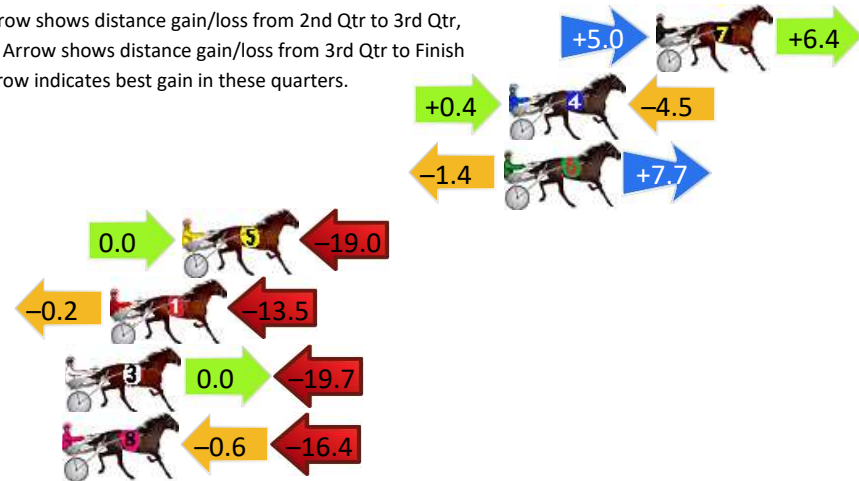

Narrabri Race 1 Distance 1760m

Sunday, 7 April 2024

Gross Time: 2:13.00 MileRate: 2:01.60 LeadTime: 9.50s First Qtr: 32.30s Second Qtr: 31.40s Third Qtr: 30.40s Fourth Qtr: 29.40s

DATA TABLE: 800 / 400 Posi's are position from leader and (how wide the horse was at that position)

NoHorse	Plc	Mar	800 Posi	400 Posi	Time	3rd Qtr	4th Qt
7 ZACHAROONI	1	0.0m	11.4m (1)	6.4m (2)	2:13.00	30.02s	28.93s
4 FREDDIES DELIGHT	2	5.9m	1.8m (1)	1.4m (1)	2:13.45	30.38s	29.73s
6 PRINCE OF PAYNE	3	6.1m	12.4m (0)	13.8m (1)	2:13.47	30.49s	28.84s
5 IAM THE JOKER	4	19.0m	0.0m (0)	0.0m (0)	2:14.46	30.42s	30.79s
1 ARMA ROLLING STONE	5	21.9m	8.2m (0)	8.4m (0)	2:14.69	30.43s	30.39s
3 TARIFA GIRL	6	23.7m	4.0m (0)	4.0m (0)	2:14.83	30.42s	30.84s
8 SWEET SUNSHINE	7	23.8m	6.8m (1)	7.4m (1)	2:14.83	30.46s	30.60s

Finish Position and metres gained

First Arrow shows distance gain/loss from 2nd Qtr to 3rd Qtr,
Second Arrow shows distance gain/loss from 3rd Qtr to Finish
Blue arrow indicates best gain in these quarters.