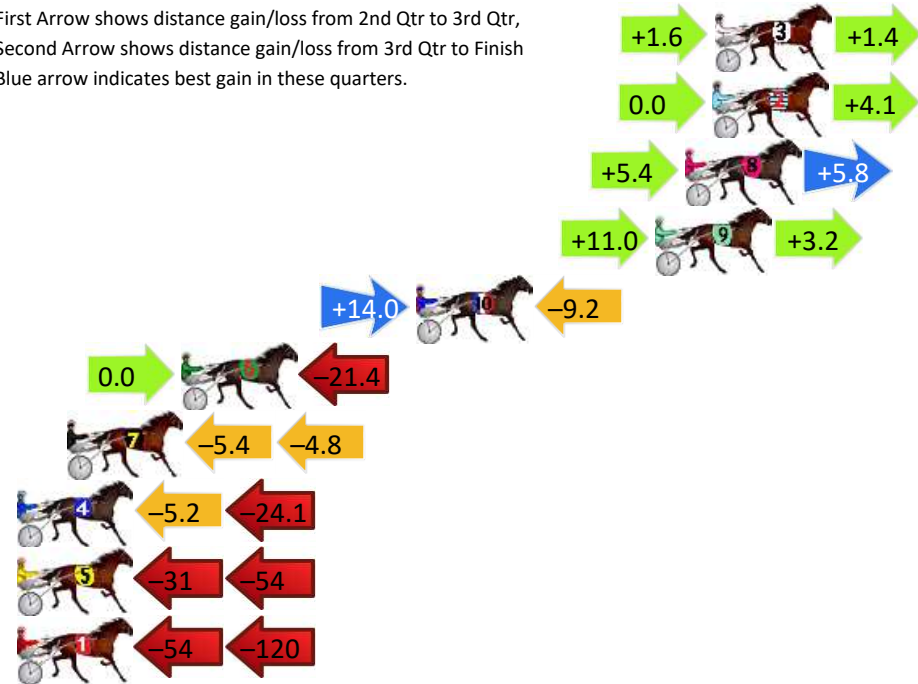

Finish Position and metres gained

First Arrow shows distance gain/loss from 2nd Qtr to 3rd Qtr,
Second Arrow shows distance gain/loss from 3rd Qtr to Finish
Blue arrow indicates best gain in these quarters.

8
0
0

Visual positions in race at 2nd Quarter

4
0
0

Visual positions in race at 3rd Quarter

Narrabri Race 4 Distance 1760m

Sunday, 7 April 2024

Gross Time: 2:12.20 MileRate: 2:00.90 LeadTime: 9.30s First Qtr: 29.80s Second Qtr: 32.40s Third Qtr: 30.40s Fourth Qtr: 30.30s

DATA TABLE: 800 / 400 Posi's are position from leader and (how wide the horse was at that position)

No	Horse	Plc	Mar	800 Posi	400 Posi	Time	3rd Qtr	4th Qt
3	SMOLENSKI	1	0.0m	3.0m (1)	1.4m (1)	2:12.20	30.28s	30.19s
2	TASMANS DELIGHT	2	0.1m	4.2m (0)	4.2m (0)	2:12.21	30.40s	29.99s
8	JUNIOR RYAN	3	1.2m	12.4m (1)	7.0m (2)	2:12.30	29.99s	29.86s
9	HAPPY HAMISH	4	2.4m	16.6m (1)	5.6m (1)	2:12.39	29.57s	30.06s
10	LIMOUSINE CHEEKY	5	12.0m	16.8m (2)	2.8m (2)	2:13.15	29.34s	30.99s
6	COBLA ROYALE	6	21.4m	0.0m (0)	0.0m (0)	2:13.90	30.40s	31.91s
7	MUDDY MONTANA	7	26.0m	15.8m (0)	21.2m (0)	2:14.26	30.81s	30.66s
4	VERY NEEDY	8	37.1m	7.8m (1)	13.0m (0)	2:15.14	30.80s	32.12s
5	ASCOT HEIR	9	103.3m	19.8m (0)	50.0m (1)	2:20.39	32.69s	34.31s
1	ROSIES ROSETTE	10	184.1m	11.8m (0)	65.0m (0)	2:26.80	34.43s	39.27s