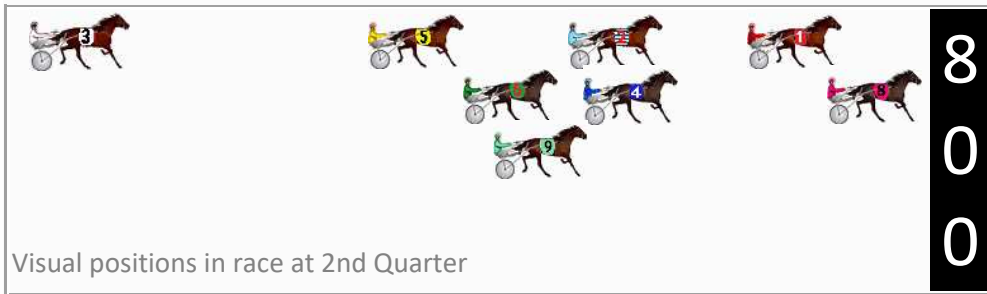

Narrabri Race 6 Distance 2560m

Sunday, 7 April 2024

Gross Time: 3:11.40 MileRate: 2:00.30 LeadTime: 68.00s First Qtr: 30.90s Second Qtr: 30.80s Third Qtr: 30.80s Fourth Qtr: 30.90s

DATA TABLE: 800 / 400 Posi's are position from leader and (how wide the horse was at that position)

No	Horse	Plc	Mar	800 Posi	400 Posi	Time	3rd Qtr	4th Qt
9	MASTER CATCH	1	0.0m	13.4m (2)	3.2m (1)	3:11.40	30.02s	30.65s
5	ROUGE BLING	2	2.8m	18.4m (0)	7.6m (1)	3:11.63	29.97s	30.53s
8	FAR OUT BRO	3	15.6m	0.0m (1)	0.0m (0)	3:12.66	30.80s	32.10s
6	ROCK FISHERMAN	4	51.4m	14.6m (1)	15.6m (1)	3:15.55	30.87s	33.65s
1	IMPERIAL SNAPPER	5	118.5m	3.2m (0)	19.2m (0)	3:20.98	32.01s	38.53s
4	STEALTH BOMBA	6	122.6m	9.8m (1)	34.0m (0)	3:21.31	32.64s	37.71s
2	CONOR MCGREGOR	7	236.6m	10.4m (0)	42.0m (0)	3:30.52	33.20s	45.85s
3	LULU LUCIFER	8	258.3m	180.0m (0)	210.0m (0)	3:32.28	33.09s	34.61s
7	FAST TRACKER	9	258.7m	45.0m (0)	120.0m (0)	3:32.31	36.53s	41.55s

Finish Position and metres gained

First Arrow shows distance gain/loss from 2nd Qtr to 3rd Qtr, Second Arrow shows distance gain/loss from 3rd Qtr to Finish Blue arrow indicates best gain in these quarters.