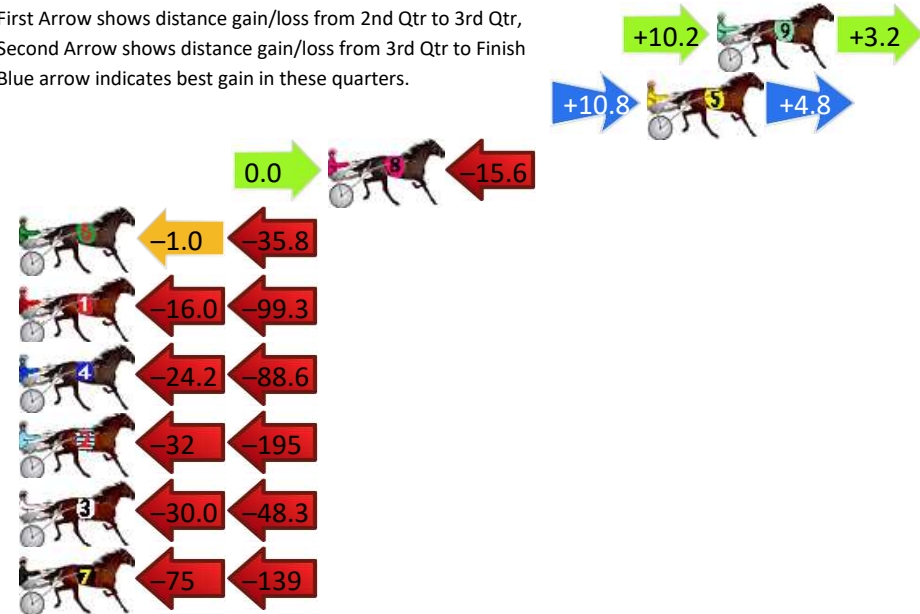

Narrabri Race 6 Distance 2560m

Sunday, 7 April 2024

Gross Time: 3:11.40 MileRate: 2:00.30 LeadTime: 68.00s First Qtr: 30.90s Second Qtr: 30.80s Third Qtr: 30.80s Fourth Qtr: 30.90s

DATA TABLE: 800 / 400 Posi's are position from leader and (how wide the horse was at that position)

No	Horse	Plc	Mar	800 Posi	400 Posi	Time	3rd Qtr	4th Qt
9	MASTER CATCH	1	0.0m	13.4m (2)	3.2m (1)	3:11.40	30.02s	30.65s
5	ROUGE BLING	2	2.8m	18.4m (0)	7.6m (1)	3:11.63	29.97s	30.53s
8	FAR OUT BRO	3	15.6m	0.0m (1)	0.0m (0)	3:12.66	30.80s	32.10s
6	ROCK FISHERMAN	4	51.4m	14.6m (1)	15.6m (1)	3:15.55	30.87s	33.65s
1	IMPERIAL SNAPPER	5	118.5m	3.2m (0)	19.2m (0)	3:20.98	32.01s	38.53s
4	STEALTH BOMBA	6	122.6m	9.8m (1)	34.0m (0)	3:21.31	32.64s	37.71s
2	CONOR MCGREGOR	7	236.6m	10.4m (0)	42.0m (0)	3:30.52	33.20s	45.85s
3	LULU LUCIFER	8	258.3m	180.0m (0)	210.0m (0)	3:32.28	33.09s	34.61s
7	FAST TRACKER	9	258.7m	45.0m (0)	120.0m (0)	3:32.31	36.53s	41.55s

Finish Position and metres gained

First Arrow shows distance gain/loss from 2nd Qtr to 3rd Qtr, Second Arrow shows distance gain/loss from 3rd Qtr to Finish Blue arrow indicates best gain in these quarters.