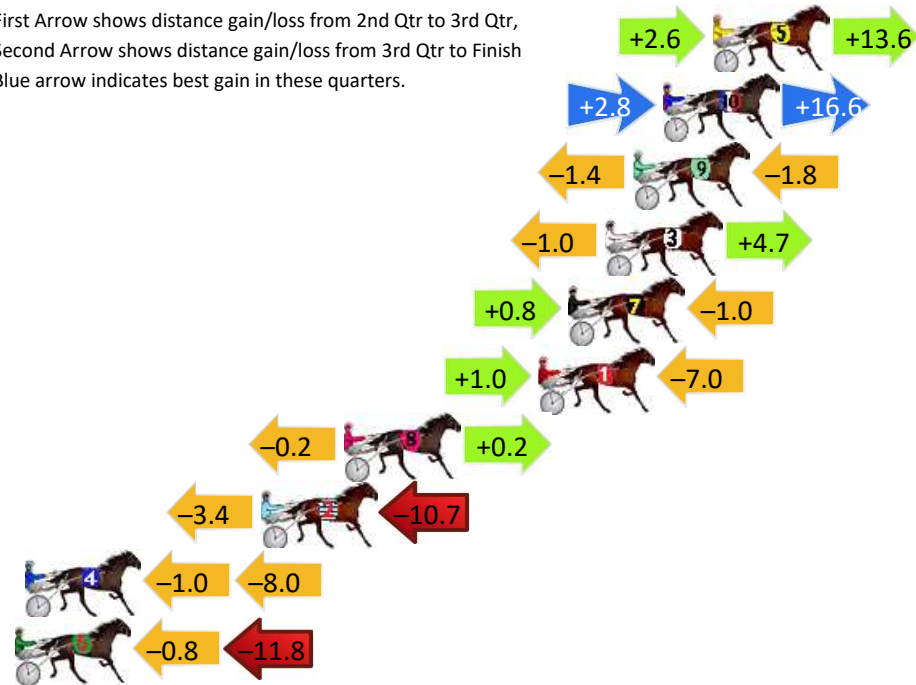

Finish Position and metres gained

First Arrow shows distance gain/loss from 2nd Qtr to 3rd Qtr, Second Arrow shows distance gain/loss from 3rd Qtr to Finish Blue arrow indicates best gain in these quarters.

8
0
0

Visual positions in race at 2nd Quarter

4
0
0

Visual positions in race at 3rd Quarter

Narrabri Race 3 Distance 1760m

Sunday, 7 April 2024

Gross Time: 2:12.40 MileRate: 2:01.10 LeadTime: 9.60s First Qtr: 29.90s Second Qtr: 32.00s Third Qtr: 29.30s Fourth Qtr: 31.60s

DATA TABLE: 800 / 400 Posi's are position from leader and (how wide the horse was at that position)

No	Horse	Plc	Mar	800 Posi	400 Posi	Time	3rd Qtr	4th Qt
5	GRACENAVA	1	0.0m	16.2m (1)	13.6m (1)	2:12.40	29.14s	30.53s
10	BOOKER BAY	2	2.0m	21.4m (1)	18.6m (1)	2:12.57	29.14s	30.30s
9	SAFE JEWELS	3	3.2m	0.0m (1)	1.4m (1)	2:12.66	29.40s	31.74s
3	LEXY CAN BERN	4	4.3m	8.0m (1)	9.0m (2)	2:12.75	29.39s	31.23s
7	ROCKS ARNT PETS	5	5.8m	5.6m (0)	4.8m (0)	2:12.88	29.24s	31.68s
1	BRAVE BONDI	6	7.0m	1.0m (0)	0.0m (0)	2:12.98	29.20s	32.15s
8	KARALTA COURAGE	7	14.8m	14.8m (0)	15.0m (0)	2:13.62	29.32s	31.58s
2	BUDDY PERFECT	8	18.1m	4.0m (1)	7.4m (1)	2:13.89	29.53s	32.44s
4	RUBINI	9	27.6m	18.6m (0)	19.6m (0)	2:14.68	29.35s	32.23s
6	DEVELSTIX	10	35.8m	23.2m (0)	24.0m (0)	2:15.36	29.33s	32.53s