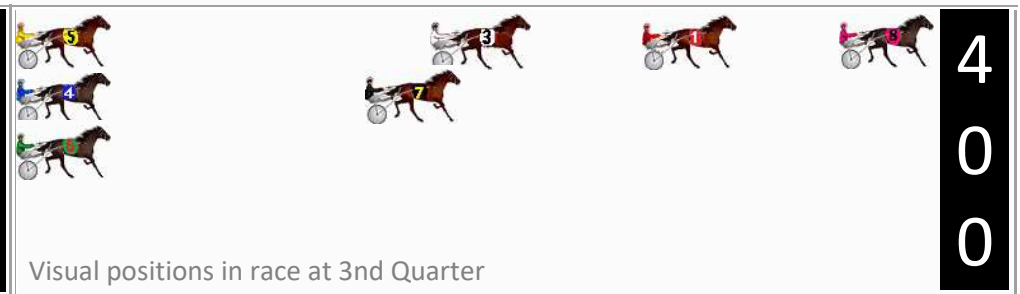

Dubbo Race 6 Distance 2120m

Friday, 12 April 2024

Gross Time: 2:35.60 MileRate: 1:58.10 LeadTime: 36.20s First Qtr: 30.70s Second Qtr: 29.80s Third Qtr: 29.60s Fourth Qtr: 29.30s

DATA TABLE: 800 / 400 Posi's are position from leader and (how wide the horse was at that position)

NoHorse	Plc	Mar	800 Posi	400 Posi	Time	3rd Qtr	4th Qt
8 BUDDY BRILLIANCE	1	0.0m	0.0m (0)	0.0m (0)	2:35.60	29.60s	29.30s
1 DUSTY MUSTER	2	32.1m	4.9m (0)	7.9m (0)	2:38.07	29.82s	31.19s
7 OUR SAILOR	3	37.9m	19.9m (2)	19.0m (1)	2:38.51	29.53s	30.82s
6 MISS MIKI MAY	4	43.0m	25.8m (0)	36.3m (2)	2:38.90	30.36s	29.94s
3 SWEET LIKE CANDY	5	60.3m	9.5m (0)	16.4m (0)	2:40.23	30.10s	32.73s
2 ART OF TERROR	6	83.3m	69.9m (0)	50.5m (0)	2:42.00	28.16s	32.00s
4 NIXSUN	7	108.9m	23.9m (1)	40.3m (1)	2:43.97	30.79s	34.72s
5 LITTLE POPCORN	8	147.5m	21.8m (0)	41.8m (0)	2:46.93	31.06s	37.57s

Finish Position and metres gained

First Arrow shows distance gain/loss from 2nd Qtr to 3rd Qtr, Second Arrow shows distance gain/loss from 3rd Qtr to Finish. Blue arrow indicates best gain in these quarters.