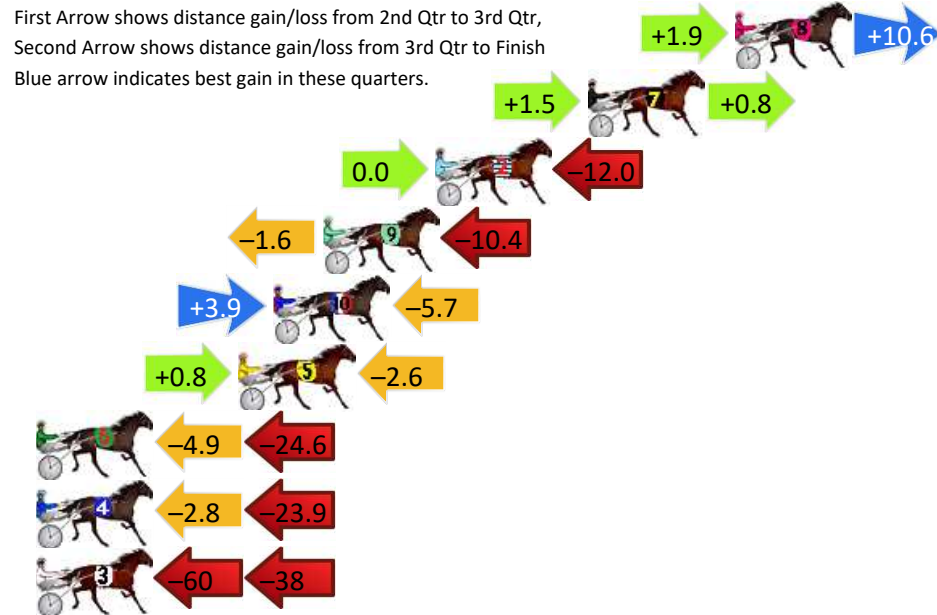

Dubbo Race 8 Distance 2120m

Friday, 12 April 2024

Gross Time: 2:39.70 MileRate: 2:01.20 LeadTime: 36.40s First Qtr: 32.45s Second Qtr: 30.30s Third Qtr: 30.35s Fourth Qtr: 30.20s

DATA TABLE: 800 / 400 Posi's are position from leader and (how wide the horse was at that position)

No	Horse	Plc	Mar	800 Posi	400 Posi	Time	3rd Qtr	4th Qt
8	NO BLING	1	0.0m	12.5m (0)	10.6m (0)	2:39.70	30.21s	29.40s
7	QUEENHIGH FLUSH	2	5.9m	8.2m (1)	6.7m (2)	2:40.17	30.23s	30.17s
2	MISSUS GONE	3	12.0m	0.0m (0)	0.0m (0)	2:40.65	30.35s	31.15s
9	SASSY BEACH	4	16.5m	4.5m (0)	6.1m (0)	2:41.00	30.47s	31.04s
10	YARRAMAN KAYLOU	5	18.5m	16.7m (1)	12.8m (2)	2:41.16	30.05s	30.70s
5	SHADOW MINT	6	19.9m	18.1m (0)	17.3m (0)	2:41.27	30.29s	30.47s
6	LEXYS ON SONG	7	33.0m	3.5m (1)	8.4m (1)	2:42.31	30.72s	32.18s
4	BEYONDREASON	8	39.2m	12.5m (1)	15.3m (1)	2:42.80	30.56s	32.15s
3	HES ALL SHINE	9	119.1m	22.3m (0)	81.3m (0)	2:49.12	34.79s	33.50s

Finish Position and metres gained

800

Visual positions in race at 2nd Quarter