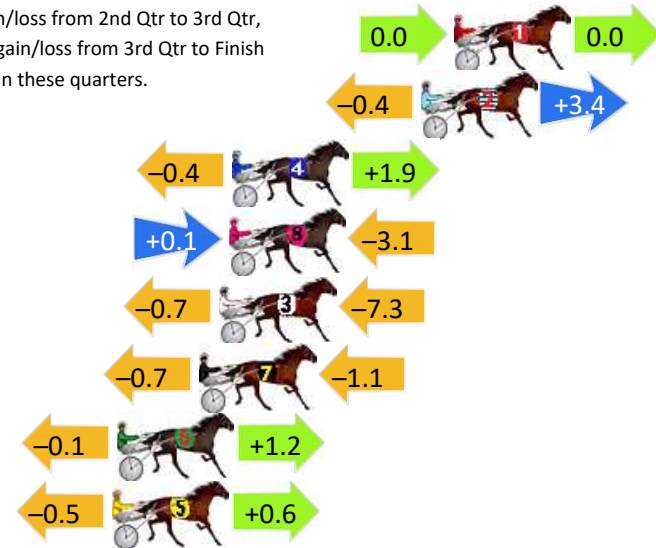

Dubbo Race 1 Distance 1720m

Friday, 12 April 2024

Gross Time: 2:07.80 MileRate: 1:59.60 LeadTime: 7.20s First Qtr: 29.60s Second Qtr: 32.30s Third Qtr: 29.70s Fourth Qtr: 29.00s

DATA TABLE: 800 / 400 Posi's are position from leader and (how wide the horse was at that position)

| No | Horse | Plc | Mar | 800 Posi | 400 Posi | Time | 3rd Qtr | 4th Qt |
|----|--------------------|-----|-------|-----------|-----------|---------|---------|--------|
| 1 | GIRL JUST FLY | 1 | 0.0m | 0.0m (0) | 0.0m (0) | 2:07.80 | 29.70s | 29.00s |
| 2 | KRAFTY BOY | 2 | 1.3m | 4.3m (0) | 4.7m (0) | 2:07.90 | 29.72s | 28.76s |
| 4 | ALLHEARTNOHEIGHT | 3 | 8.9m | 10.4m (1) | 10.8m (1) | 2:08.48 | 29.72s | 28.89s |
| 8 | SPRINGFIELD DESIRE | 4 | 9.0m | 6.0m (1) | 5.9m (1) | 2:08.48 | 29.69s | 29.25s |
| 3 | ROLL THE SEVEN | 5 | 9.4m | 1.4m (1) | 2.1m (1) | 2:08.52 | 29.75s | 29.57s |
| 7 | THE MOUNTAIN | 6 | 10.2m | 8.4m (0) | 9.1m (0) | 2:08.58 | 29.74s | 29.12s |
| 6 | DEBRA JEAN | 7 | 13.5m | 14.6m (1) | 14.7m (1) | 2:08.83 | 29.69s | 28.96s |
| 5 | CALA GRECA | 8 | 13.7m | 13.8m (0) | 14.3m (0) | 2:08.84 | 29.72s | 29.00s |

Finish Position and metres gained

First Arrow shows distance gain/loss from 2nd Qtr to 3rd Qtr,
Second Arrow shows distance gain/loss from 3rd Qtr to Finish
Blue arrow indicates best gain in these quarters.