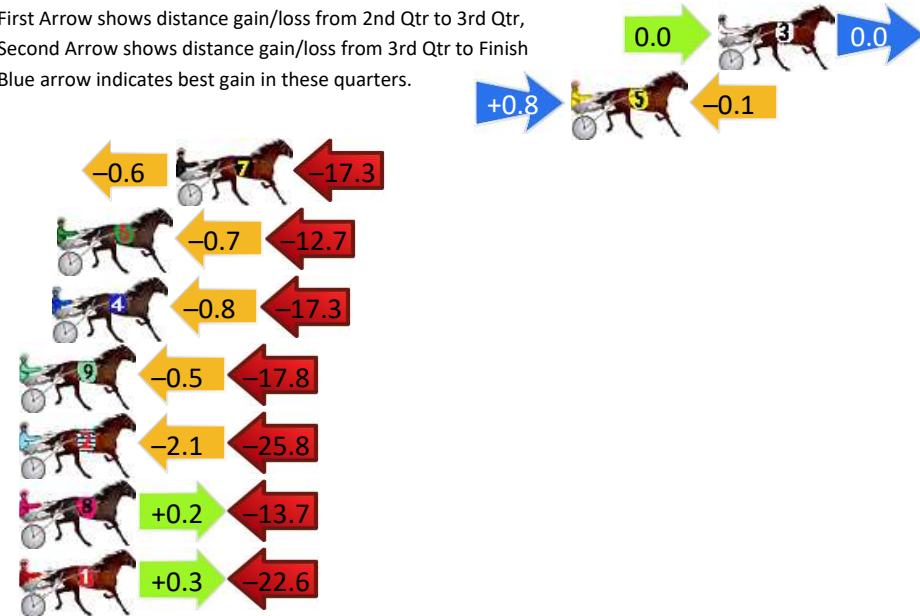

Finish Position and metres gained

First Arrow shows distance gain/loss from 2nd Qtr to 3rd Qtr, Second Arrow shows distance gain/loss from 3rd Qtr to Finish. Blue arrow indicates best gain in these quarters.

Dubbo Race 5 Distance 1720m

Friday, 12 April 2024

Gross Time: 2:04.40 MileRate: 1:56.40 LeadTime: 7.20s First Qtr: 29.00s Second Qtr: 29.90s Third Qtr: 29.40s Fourth Qtr: 28.90s

DATA TABLE: 800 / 400 Posi's are position from leader and (how wide the horse was at that position)