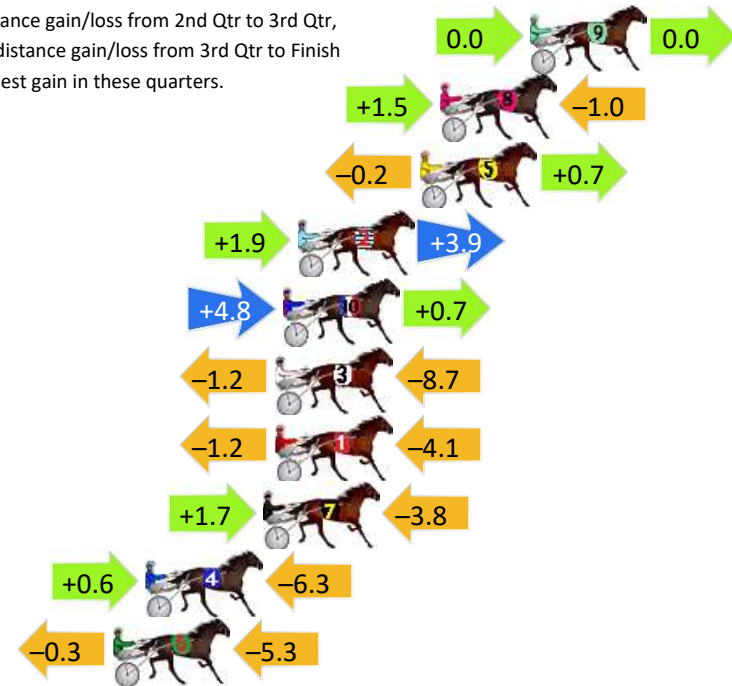

DATA TABLE: 800 / 400 Posi's are position from leader and (how wide the horse was at that position)

| No | Horse | Plc | Mar | 800 Posi | 400 Posi | Time | 3rd Qtr | 4th Qt |
|----|------------------|-----|------|-----------|-----------|---------|---------|--------|
| 2 | WARRAWEE FLYER | 1 | 0.0m | 6.5m (1) | 5.8m (1) | 2:07.50 | 29.65s | 29.17s |
| 6 | FAYS DELIGHT | 2 | 1.3m | 16.3m (1) | 12.8m (2) | 2:07.60 | 29.44s | 28.76s |
| 7 | MAGIC TULHURST | 3 | 1.9m | 1.9m (1) | 1.8m (1) | 2:07.65 | 29.69s | 29.62s |
| 1 | MAJOR JAMANE | 4 | 3.3m | 0.0m (0) | 0.0m (0) | 2:07.76 | 29.70s | 29.86s |
| 8 | ZU HOFFEN | 5 | 5.7m | 8.9m (0) | 8.1m (0) | 2:07.94 | 29.64s | 29.44s |
| 4 | IMPULSIVE GEORGE | 6 | 5.7m | 4.6m (0) | 4.4m (0) | 2:07.94 | 29.68s | 29.72s |
| 5 | HIGH QUEST | 7 | 6.3m | 10.8m (1) | 9.6m (1) | 2:07.99 | 29.61s | 29.38s |
| 3 | ROSIE ROMANCE | 8 | 9.2m | 14.4m (0) | 13.0m (0) | 2:08.21 | 29.60s | 29.35s |

Finish Position and metres gained

First Arrow shows distance gain/loss from 2nd Qtr to 3rd Qtr, Second Arrow shows distance gain/loss from 3rd Qtr to Finish
Blue arrow indicates best gain in these quarters.

800

Visual positions in race at 2nd Quarter

400

Visual positions in race at 3rd Quarter

Dubbo Race 3 Distance 1720m

Friday, 12 April 2024

Gross Time: 2:09.70 MileRate: 2:01.30 LeadTime: 7.10s First Qtr: 30.30s Second Qtr: 32.40s Third Qtr: 29.80s Fourth Qtr: 30.10s