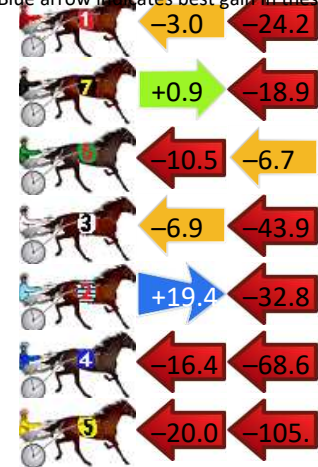

Finish Position and metres gained

First Arrow shows distance gain/loss from 2nd Qtr to 3rd Qtr, Second Arrow shows distance gain/loss from 3rd Qtr to Finish. Blue arrow indicates best gain in these quarters.

800

Visual positions in race at 2nd Quarter

400

Visual positions in race at 3rd Quarter

Dubbo Race 6 Distance 2120m

Friday, 12 April 2024

Gross Time: 2:35.60 MileRate: 1:58.10 LeadTime: 36.20s First Qtr: 30.70s Second Qtr: 29.80s Third Qtr: 29.60s Fourth Qtr: 29.30s