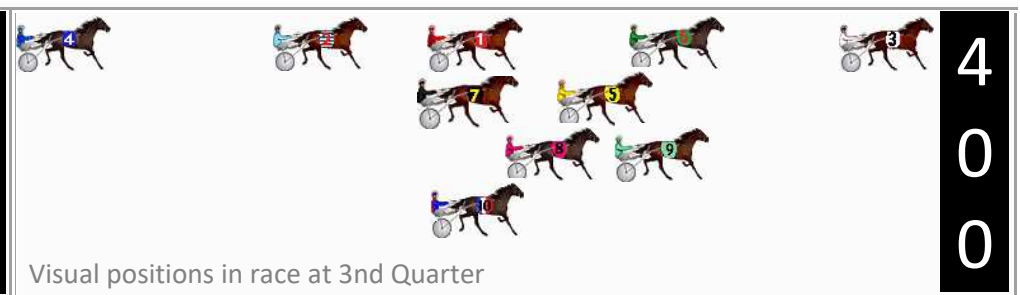

Finish Position and metres gained

First Arrow shows distance gain/loss from 2nd Qtr to 3rd Qtr, Second Arrow shows distance gain/loss from 3rd Qtr to Finish
Blue arrow indicates best gain in these quarters.

800

Visual positions in race at 2nd Quarter

400

Visual positions in race at 3rd Quarter

Dubbo Race 4 Distance 1720m

Friday, 12 April 2024

Gross Time: 2:05.70 MileRate: 1:57.70 LeadTime: 7.30s First Qtr: 29.90s Second Qtr: 31.00s Third Qtr: 29.00s Fourth Qtr: 28.50s

Finish Position and metres gained

First Arrow shows distance gain/loss from 2nd Qtr to 3rd Qtr, Second Arrow shows distance gain/loss from 3rd Qtr to Finish. Blue arrow indicates best gain in these quarters.