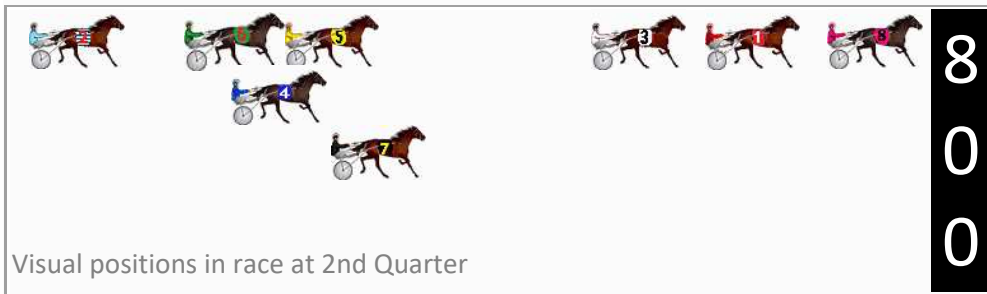

Dubbo Race 6 Distance 2120m

Friday, 12 April 2024

Gross Time: 2:35.60 MileRate: 1:58.10 LeadTime: 36.20s First Qtr: 30.70s Second Qtr: 29.80s Third Qtr: 29.60s Fourth Qtr: 29.30s

DATA TABLE: 800 / 400 Posi's are position from leader and (how wide the horse was at that position)

NoHorse	Plc	Mar	800 Posi	400 Posi	Time	3rd Qtr	4th Qt
8 BUDDY BRILLIANCE	1	0.0m	0.0m (0)	0.0m (0)	2:35.60	29.60s	29.30s
1 DUSTY MUSTER	2	32.1m	4.9m (0)	7.9m (0)	2:38.07	29.82s	31.19s
7 OUR SAILOR	3	37.9m	19.9m (2)	19.0m (1)	2:38.51	29.53s	30.82s
6 MISS MIKI MAY	4	43.0m	25.8m (0)	36.3m (2)	2:38.90	30.36s	29.94s
3 SWEET LIKE CANDY	5	60.3m	9.5m (0)	16.4m (0)	2:40.23	30.10s	32.73s
2 ART OF TERROR	6	83.3m	69.9m (0)	50.5m (0)	2:42.00	28.16s	32.00s
4 NIXSUN	7	108.9m	23.9m (1)	40.3m (1)	2:43.97	30.79s	34.72s
5 LITTLE POPCORN	8	147.5m	21.8m (0)	41.8m (0)	2:46.93	31.06s	37.57s

Finish Position and metres gained

First Arrow shows distance gain/loss from 2nd Qtr to 3rd Qtr, Second Arrow shows distance gain/loss from 3rd Qtr to Finish. Blue arrow indicates best gain in these quarters.