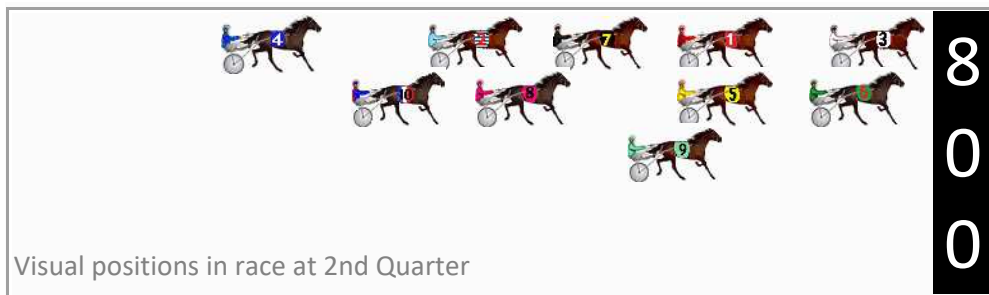

Finish Position and metres gained

First Arrow shows distance gain/loss from 2nd Qtr to 3rd Qtr, Second Arrow shows distance gain/loss from 3rd Qtr to Finish
Blue arrow indicates best gain in these quarters.

800

Visual positions in race at 2nd Quarter

400

Visual positions in race at 3rd Quarter

Dubbo Race 4 Distance 1720m

Friday, 12 April 2024

Gross Time: 2:05.70 MileRate: 1:57.70 LeadTime: 7.30s First Qtr: 29.90s Second Qtr: 31.00s Third Qtr: 29.00s Fourth Qtr: 28.50s

DATA TABLE: 800 / 400 Posi's are position from leader and (how wide the horse was at that position)

| No | Horse | Plc | Mar | 800 Posi | 400 Posi | Time | 3rd Qtr | 4th Qt |
|----|-------------------|-----|--------|-----------|------------|---------|---------|--------|
| 3 | ERIC THE KICKER | 1 | 0.0m | 0.0m (0) | 0.0m (0) | 2:05.70 | 29.00s | 28.50s |
| 5 | TULHURST ELVIS | 2 | 32.4m | 6.1m (1) | 11.3m (1) | 2:08.13 | 29.37s | 30.12s |
| 6 | WHATABOUTBRONS ON | 3 | 33.2m | 0.8m (1) | 8.4m (0) | 2:08.19 | 29.54s | 30.39s |
| 9 | IM ALRITE | 4 | 35.1m | 8.1m (2) | 9.0m (2) | 2:08.33 | 29.06s | 30.49s |
| 10 | BRADNESS JUNE | 5 | 35.3m | 19.2m (1) | 16.4m (3) | 2:08.34 | 28.79s | 29.97s |
| 7 | TWISTED MISTRESS | 6 | 37.8m | 11.1m (0) | 16.9m (1) | 2:08.53 | 29.41s | 30.12s |
| 2 | WESTRAY | 7 | 43.0m | 16.1m (0) | 22.7m (0) | 2:08.92 | 29.46s | 30.10s |
| 8 | SHEZ A WARRIOR | 8 | 43.2m | 14.2m (1) | 13.4m (2) | 2:08.93 | 28.94s | 30.77s |
| 1 | BARRYS ROSE | 9 | 54.8m | 6.1m (0) | 16.5m (0) | 2:09.80 | 29.74s | 31.42s |
| 4 | ONE MORE ALTA | 10 | 187.9m | 24.4m (0) | 124.3m (0) | 2:19.76 | 36.12s | 33.68s |

Finish Position and metres gained

First Arrow shows distance gain/loss from 2nd Qtr to 3rd Qtr, Second Arrow shows distance gain/loss from 3rd Qtr to Finish. Blue arrow indicates best gain in these quarters.