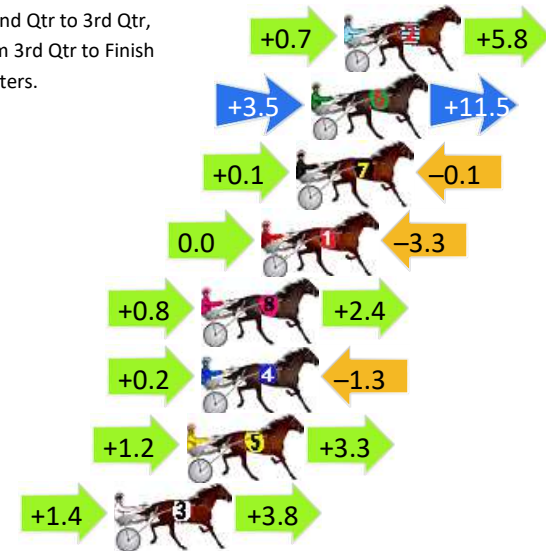

Finish Position and metres gained

First Arrow shows distance gain/loss from 2nd Qtr to 3rd Qtr,
Second Arrow shows distance gain/loss from 3rd Qtr to Finish
Blue arrow indicates best gain in these quarters.

8
0
0

Visual positions in race at 2nd Quarter

4
0
0

Visual positions in race at 3rd Quarter

Dubbo Race 2 Distance 1720m

Friday, 12 April 2024

Gross Time: 2:07.50 MileRate: 1:59.30 LeadTime: 7.30s First Qtr: 28.90s Second Qtr: 32.00s Third Qtr: 29.70s Fourth Qtr: 29.60s

DATA TABLE: 800 / 400 Posi's are position from leader and (how wide the horse was at that position)

| No | Horse | Plc | Mar | 800 Posi | 400 Posi | Time | 3rd Qtr | 4th Qt |
|----|------------------|-----|------|-----------|-----------|---------|---------|--------|
| 2 | WARRAWEE FLYER | 1 | 0.0m | 6.5m (1) | 5.8m (1) | 2:07.50 | 29.65s | 29.17s |
| 6 | FAYS DELIGHT | 2 | 1.3m | 16.3m (1) | 12.8m (2) | 2:07.60 | 29.44s | 28.76s |
| 7 | MAGIC TULHURST | 3 | 1.9m | 1.9m (1) | 1.8m (1) | 2:07.65 | 29.69s | 29.62s |
| 1 | MAJOR JAMANE | 4 | 3.3m | 0.0m (0) | 0.0m (0) | 2:07.76 | 29.70s | 29.86s |
| 8 | ZU HOFFEN | 5 | 5.7m | 8.9m (0) | 8.1m (0) | 2:07.94 | 29.64s | 29.44s |
| 4 | IMPULSIVE GEORGE | 6 | 5.7m | 4.6m (0) | 4.4m (0) | 2:07.94 | 29.68s | 29.72s |
| 5 | HIGH QUEST | 7 | 6.3m | 10.8m (1) | 9.6m (1) | 2:07.99 | 29.61s | 29.38s |
| 3 | ROSIE ROMANCE | 8 | 9.2m | 14.4m (0) | 13.0m (0) | 2:08.21 | 29.60s | 29.35s |