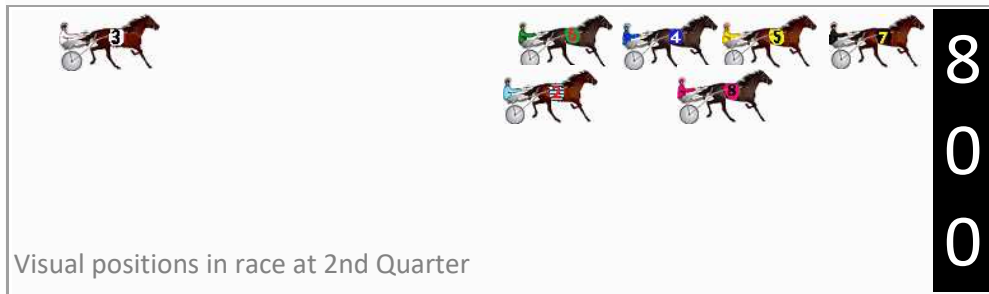

Newcastle Race 9 Distance 1609m

Friday, 12 April 2024

Gross Time: 1:58.50 MileRate: 1:58.50 LeadTime: 0.00s First Qtr: 28.10s Second Qtr: 31.00s Third Qtr: 30.20s Fourth Qtr: 29.20s

DATA TABLE: 800 / 400 Posi's are position from leader and (how wide the horse was at that position)

NoHorse	Plc	Mar	800 Posi	400 Posi	Time	3rd Qtr	4th Qt
7 DELIGHTFULLY SWEET	1	0.0m	0.0m (0)	0.0m (0)	1:58.50	30.20s	29.20s
4 TIGER EUPHEME	2	1.4m	8.3m (0)	8.1m (0)	1:58.61	30.18s	28.71s
5 TWO CRACKED CORN	3	5.6m	4.3m (0)	4.1m (0)	1:58.93	30.18s	29.33s
6 LOOKIN GOOD MARGIE	4	8.6m	12.5m (0)	12.2m (1)	1:59.16	30.16s	28.96s
3 FEISTY TIGER	5	31.3m	30.9m (0)	22.2m (0)	2:00.90	29.52s	29.96s
8 LITTLE WHIPPET	6	32.7m	6.1m (1)	2.7m (1)	2:01.00	29.94s	31.50s
2 DELDARCIA	7	38.8m	13.1m (1)	7.1m (1)	2:01.47	29.74s	31.65s

Finish Position and metres gained

First Arrow shows distance gain/loss from 2nd Qtr to 3rd Qtr, Second Arrow shows distance gain/loss from 3rd Qtr to Finish
Blue arrow indicates best gain in these quarters.