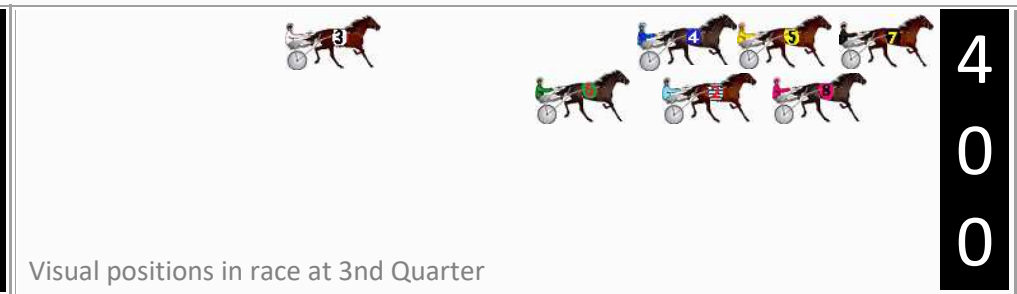

Newcastle Race 9 Distance 1609m

Friday, 12 April 2024

Gross Time: 1:58.50 MileRate: 1:58.50 LeadTime: 0.00s First Qtr: 28.10s Second Qtr: 31.00s Third Qtr: 30.20s Fourth Qtr: 29.20s

DATA TABLE: 800 / 400 Posi's are position from leader and (how wide the horse was at that position)

NoHorse	Plc	Mar	800 Posi	400 Posi	Time	3rd Qtr	4th Qt
7 DELIGHTFULLY SWEET	1	0.0m	0.0m (0)	0.0m (0)	1:58.50	30.20s	29.20s
4 TIGER EUPHEME	2	1.4m	8.3m (0)	8.1m (0)	1:58.61	30.18s	28.71s
5 TWO CRACKED CORN	3	5.6m	4.3m (0)	4.1m (0)	1:58.93	30.18s	29.33s
6 LOOKIN GOOD MARGIE	4	8.6m	12.5m (0)	12.2m (1)	1:59.16	30.16s	28.96s
3 FEISTY TIGER	5	31.3m	30.9m (0)	22.2m (0)	2:00.90	29.52s	29.96s
8 LITTLE WHIPPET	6	32.7m	6.1m (1)	2.7m (1)	2:01.00	29.94s	31.50s
2 DELDARCIA	7	38.8m	13.1m (1)	7.1m (1)	2:01.47	29.74s	31.65s

Finish Position and metres gained

First Arrow shows distance gain/loss from 2nd Qtr to 3rd Qtr, Second Arrow shows distance gain/loss from 3rd Qtr to Finish
Blue arrow indicates best gain in these quarters.