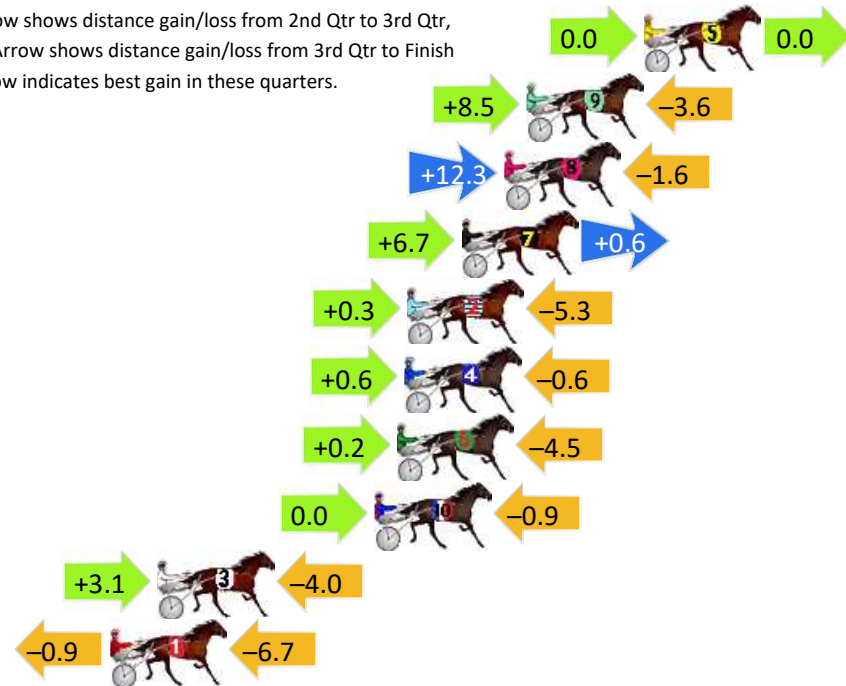

Finish Position and metres gained

First Arrow shows distance gain/loss from 2nd Qtr to 3rd Qtr, Second Arrow shows distance gain/loss from 3rd Qtr to Finish Blue arrow indicates best gain in these quarters.

800

Visual positions in race at 2nd Quarter

400

Visual positions in race at 3rd Quarter

Newcastle Race 7 Distance 1609m

Friday, 12 April 2024

Gross Time: 1:56.60 MileRate: 1:56.60 LeadTime: 0.00s First Qtr: 28.10s Second Qtr: 31.40s Third Qtr: 28.60s Fourth Qtr: 28.50s

DATA TABLE: 800 / 400 Posi's are position from leader and (how wide the horse was at that position)

No	Horse	Plc	Mar	800 Posi	400 Posi	Time	3rd Qtr	4th Qt
5	JEFFCOATE	1	0.0m	0.0m (0)	0.0m (0)	1:56.60	28.60s	28.50s
9	EYE CAN TRY	2	4.7m	9.6m (2)	1.1m (1)	1:56.95	28.00s	28.77s
8	JACQUELINE ROSE	3	5.6m	16.3m (2)	4.0m (2)	1:57.02	27.72s	28.64s
7	IDEAL MONDO	4	7.3m	14.6m (1)	7.9m (2)	1:57.15	28.12s	28.49s
2	DOUBLE LINES	5	9.5m	4.5m (0)	4.2m (0)	1:57.31	28.58s	28.91s
4	HASLER	6	9.6m	9.6m (0)	9.0m (0)	1:57.32	28.56s	28.58s
6	MAGIC SHOOS	7	9.9m	5.6m (1)	5.4m (1)	1:57.34	28.58s	28.86s
10	WOTNOW SWANEE	8	10.8m	9.9m (1)	9.9m (1)	1:57.41	28.60s	28.61s
3	SULTAN FELLA	9	19.5m	18.6m (0)	15.5m (1)	1:58.06	28.38s	28.86s
1	GLENN FORD	10	21.4m	13.8m (0)	14.7m (0)	1:58.20	28.66s	29.06s