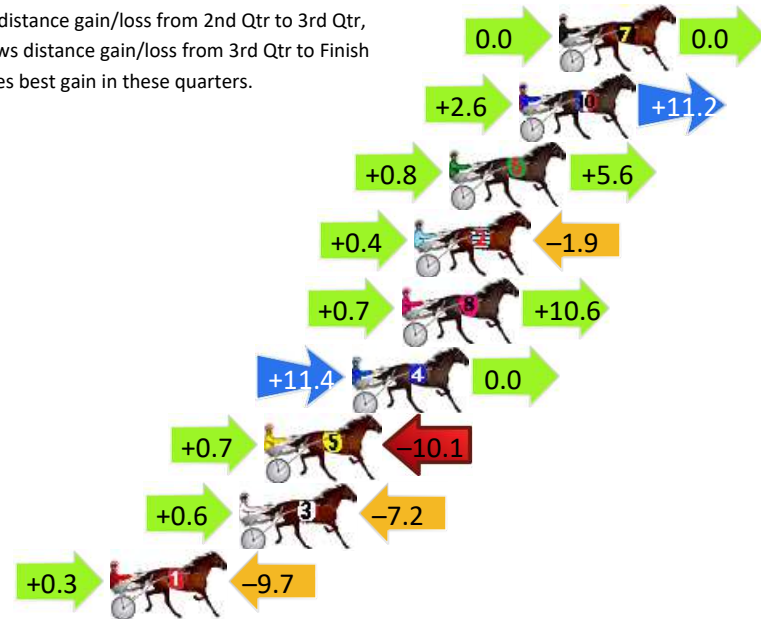

Finish Position and metres gained

First Arrow shows distance gain/loss from 2nd Qtr to 3rd Qtr, Second Arrow shows distance gain/loss from 3rd Qtr to Finish
Blue arrow indicates best gain in these quarters.

Newcastle Race 4 Distance 2030m

Friday, 12 April 2024

Gross Time: 2:29.60 MileRate: 1:58.60 LeadTime: 29.70s First Qtr: 30.90s Second Qtr: 31.00s Third Qtr: 29.80s Fourth Qtr: 28.20s

DATA TABLE: 800 / 400 Posi's are position from leader and (how wide the horse was at that position)

No	Horse	Plc	Mar	800 Posi	400 Posi	Time	3rd Qtr	4th Qt
7	CRAFTMANS CHARLIE	1	0.0m	0.0m (0)	0.0m (0)	2:29.60	29.80s	28.20s
10	ROCLEA IMAGE	2	1.6m	15.4m (1)	12.8m (2)	2:29.72	29.58s	27.40s
6	SPIRIT KING	3	4.4m	10.8m (1)	10.0m (1)	2:29.93	29.72s	27.81s
2	IM BILLS LAST	4	5.8m	4.3m (0)	3.9m (0)	2:30.03	29.76s	28.35s
8	POLKA DELIGHT	5	6.3m	17.6m (0)	16.9m (0)	2:30.07	29.72s	27.45s
4	SIR SIMON	6	8.3m	19.7m (1)	8.3m (2)	2:30.22	28.94s	28.22s
5	MAJOR REASON	7	11.8m	2.4m (1)	1.7m (1)	2:30.47	29.74s	28.95s
3	NEXT TO ME	8	12.8m	6.2m (1)	5.6m (1)	2:30.55	29.74s	28.75s
1	GO AWAY AGAIN	9	18.0m	8.6m (0)	8.3m (0)	2:30.93	29.76s	28.93s