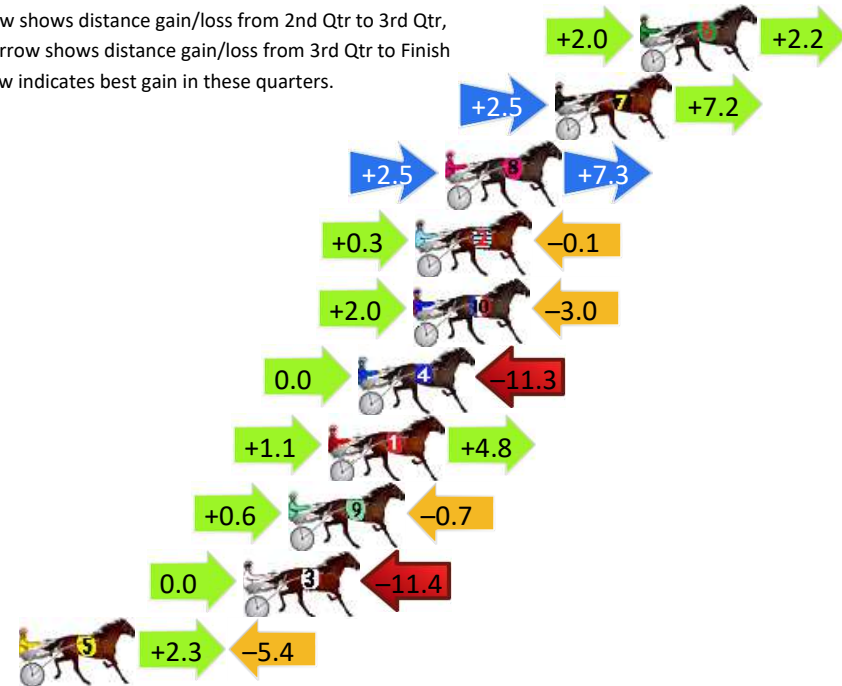

Newcastle Race 1 Distance 1609m

Friday, 12 April 2024

Gross Time: 1:55.90 MileRate: 1:55.90 LeadTime: 0.00s First Qtr: 28.30s Second Qtr: 29.90s Third Qtr: 28.80s Fourth Qtr: 28.90s

DATA TABLE: 800 / 400 Posi's are position from leader and (how wide the horse was at that position)

Finish Position and metres gained

First Arrow shows distance gain/loss from 2nd Qtr to 3rd Qtr, Second Arrow shows distance gain/loss from 3rd Qtr to Finish
Blue arrow indicates best gain in these quarters.