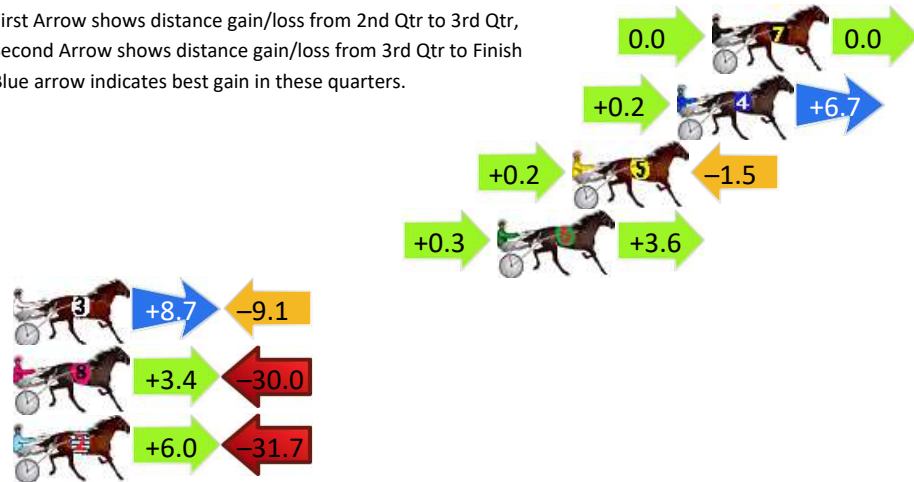

Finish Position and metres gained

First Arrow shows distance gain/loss from 2nd Qtr to 3rd Qtr, Second Arrow shows distance gain/loss from 3rd Qtr to Finish Blue arrow indicates best gain in these quarters.

8
0
0

Visual positions in race at 2nd Quarter

4
0
0

Visual positions in race at 3rd Quarter

Newcastle Race 9 Distance 1609m

Friday, 12 April 2024

Gross Time: 1:58.50 MileRate: 1:58.50 LeadTime: 0.00s First Qtr: 28.10s Second Qtr: 31.00s Third Qtr: 30.20s Fourth Qtr: 29.20s

DATA TABLE: 800 / 400 Posi's are position from leader and (how wide the horse was at that position)

NoHorse	Plc	Mar	800 Posi	400 Posi	Time	3rd Qtr	4th Qt
7 DELIGHTFULLY SWEET	1	0.0m	0.0m (0)	0.0m (0)	1:58.50	30.20s	29.20s
4 TIGER EUPHEME	2	1.4m	8.3m (0)	8.1m (0)	1:58.61	30.18s	28.71s
5 TWO CRACKED CORN	3	5.6m	4.3m (0)	4.1m (0)	1:58.93	30.18s	29.33s
6 LOOKIN GOOD MARGIE	4	8.6m	12.5m (0)	12.2m (1)	1:59.16	30.16s	28.96s
3 FEISTY TIGER	5	31.3m	30.9m (0)	22.2m (0)	2:00.90	29.52s	29.96s
8 LITTLE WHIPPET	6	32.7m	6.1m (1)	2.7m (1)	2:01.00	29.94s	31.50s
2 DELDARCIA	7	38.8m	13.1m (1)	7.1m (1)	2:01.47	29.74s	31.65s