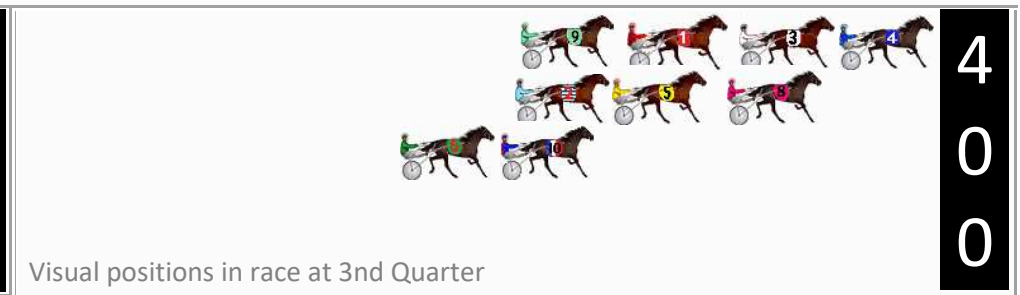

Finish Position and metres gained

First Arrow shows distance gain/loss from 2nd Qtr to 3rd Qtr, Second Arrow shows distance gain/loss from 3rd Qtr to Finish
Blue arrow indicates best gain in these quarters.