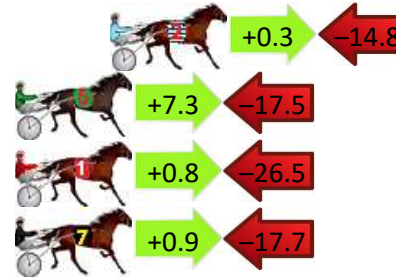

DATA TABLE: 800 / 400 Posi's are position from leader and (how wide the horse was at that position)

No	Horse	Plc	Mar	800 Posi	400 Posi	Time	3rd Qtr	4th Qt
5	JEFFCOATE	1	0.0m	0.0m (0)	0.0m (0)	1:56.60	28.60s	28.50s
9	EYE CAN TRY	2	4.7m	9.6m (2)	1.1m (1)	1:56.95	28.00s	28.77s
8	JACQUELINE ROSE	3	5.6m	16.3m (2)	4.0m (2)	1:57.02	27.72s	28.64s
7	IDEAL MONDO	4	7.3m	14.6m (1)	7.9m (2)	1:57.15	28.12s	28.49s
2	DOUBLE LINES	5	9.5m	4.5m (0)	4.2m (0)	1:57.31	28.58s	28.91s
4	HASLER	6	9.6m	9.6m (0)	9.0m (0)	1:57.32	28.56s	28.58s
6	MAGIC SHOOS	7	9.9m	5.6m (1)	5.4m (1)	1:57.34	28.58s	28.86s
10	WOTNOW SWANEE	8	10.8m	9.9m (1)	9.9m (1)	1:57.41	28.60s	28.61s
3	SULTAN FELLA	9	19.5m	18.6m (0)	15.5m (1)	1:58.06	28.38s	28.86s
1	GLENN FORD	10	21.4m	13.8m (0)	14.7m (0)	1:58.20	28.66s	29.06s

Finish Position and metres gained

First Arrow shows distance gain/loss from 2nd Qtr to 3rd Qtr,
Second Arrow shows distance gain/loss from 3rd Qtr to Finish
Blue arrow indicates best gain in these quarters.

8
0
0

Visual positions in race at 2nd Quarter

4
0
0

Visual positions in race at 3rd Quarter

Newcastle Race 8 Distance 1609m

Friday, 12 April 2024

Gross Time: 1:57.60 MileRate: 1:57.60 LeadTime: 0.00s First Qtr: 28.80s Second Qtr: 30.30s Third Qtr: 29.10s Fourth Qtr: 29.40s