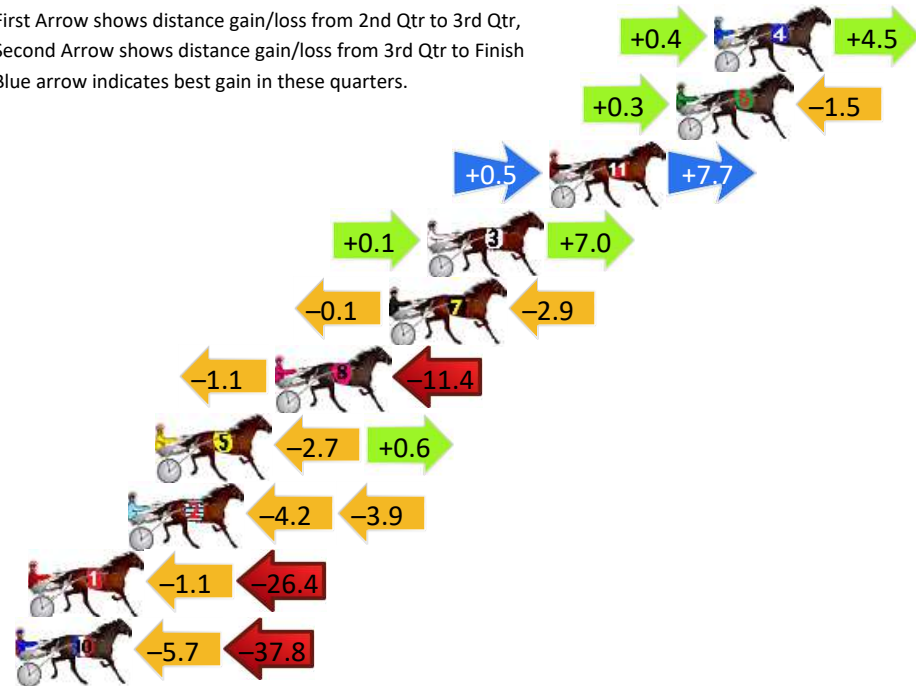

Finish Position and metres gained

First Arrow shows distance gain/loss from 2nd Qtr to 3rd Qtr, Second Arrow shows distance gain/loss from 3rd Qtr to Finish
Blue arrow indicates best gain in these quarters.

800

Visual positions in race at 2nd Quarter

400

Visual positions in race at 3rd Quarter

Newcastle Race 2 Distance 1609m

Friday, 12 April 2024

Gross Time: 1:53.80 MileRate: 1:53.80 LeadTime: 0.00s First Qtr: 27.80s Second Qtr: 28.60s Third Qtr: 28.20s Fourth Qtr: 29.20s

DATA TABLE: 800 / 400 Posi's are position from leader and (how wide the horse was at that position)

NoHorse	Plc	Mar	800 Posi	400 Posi	Time	3rd Qtr	4th Qt
4 OUR PRINCESS KENNEDY	1	0.0m	4.9m (0)	4.5m (0)	1:53.80	28.18s	28.88s
6 ULTRA BLISS	2	1.5m	0.3m (0)	0.0m (0)	1:53.91	28.18s	29.31s
11 NIGHT TO REMEMBER	3	6.6m	14.8m (1)	14.3m (1)	1:54.31	28.18s	28.69s
3 KARAOKE KING	4	11.5m	18.6m (1)	18.5m (1)	1:54.68	28.22s	28.76s
7 BEANCOUNTER	5	13.0m	10.0m (1)	10.1m (1)	1:54.80	28.22s	29.48s
8 ABSTRACT ART	6	17.6m	5.1m (1)	6.2m (1)	1:55.15	28.28s	30.11s
5 ALWAYS ON THE RUN	7	22.4m	20.3m (0)	23.0m (1)	1:55.52	28.42s	29.28s
2 ROCKNROLL TONY	8	23.5m	15.4m (0)	19.6m (0)	1:55.60	28.52s	29.60s
1 LACHIES IDEAL	9	27.5m	0.0m (1)	1.1m (1)	1:55.91	28.28s	31.23s
10 TYGAR	10	53.5m	10.0m (0)	15.7m (0)	1:57.90	28.62s	32.18s