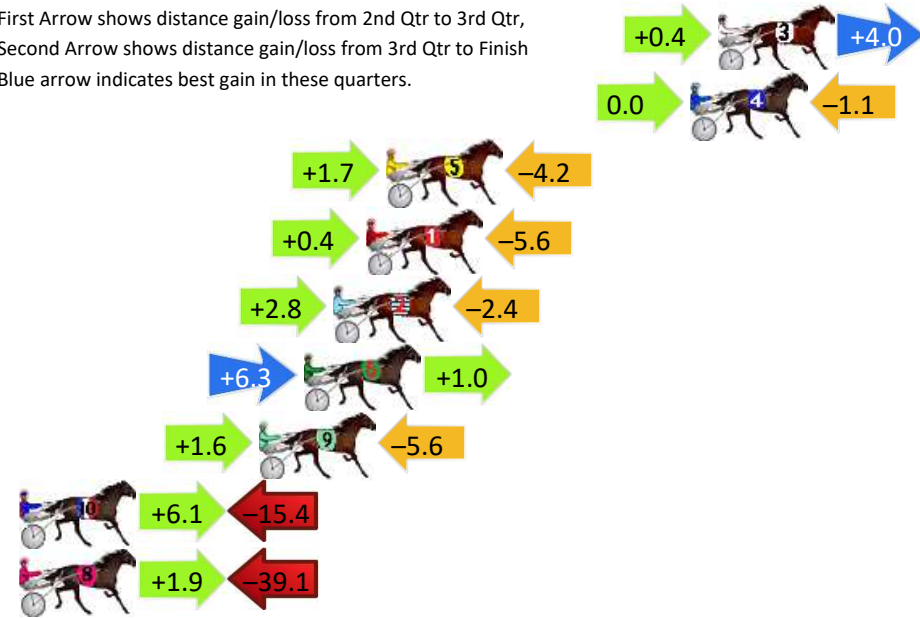

Finish Position and metres gained

First Arrow shows distance gain/loss from 2nd Qtr to 3rd Qtr, Second Arrow shows distance gain/loss from 3rd Qtr to Finish
Blue arrow indicates best gain in these quarters.

800

Visual positions in race at 2nd Quarter

400

Visual positions in race at 3rd Quarter

Newcastle Race 3 Distance 1609m

Friday, 12 April 2024

Gross Time: 1:55.60 MileRate: 1:55.60 LeadTime: 0.00s First Qtr: 28.30s Second Qtr: 30.50s Third Qtr: 29.00s Fourth Qtr: 27.80s

DATA TABLE: 800 / 400 Posi's are position from leader and (how wide the horse was at that position)

No	Horse	Plc	Mar	800 Posi	400 Posi	Time	3rd Qtr	4th Qt
3	LUVARESCHS	1	0.0m	4.4m (0)	4.0m (0)	1:55.60	28.96s	27.52s
4	CORAL STRIDE	2	1.1m	0.0m (0)	0.0m (0)	1:55.68	29.00s	27.88s
5	MAMMALS RIDDLE	3	13.3m	10.8m (1)	9.1m (1)	1:56.57	28.86s	28.13s
1	SEVENTY FOUR GEE	4	14.1m	8.9m (0)	8.5m (0)	1:56.63	28.96s	28.23s
2	PAYTONS ROCK	5	15.4m	15.8m (1)	13.0m (1)	1:56.73	28.78s	28.01s
6	INDASKY	6	16.6m	23.9m (1)	17.6m (2)	1:56.81	28.52s	27.77s
9	STARZZZ REIGN	7	18.4m	14.4m (0)	12.8m (0)	1:56.95	28.86s	28.25s
10	OZZIE SUNSHINE	8	29.0m	19.7m (1)	13.6m (2)	1:57.72	28.54s	28.96s
8	LOCHINVAR LORENZO	9	43.6m	6.4m (1)	4.5m (1)	1:58.79	28.86s	30.67s