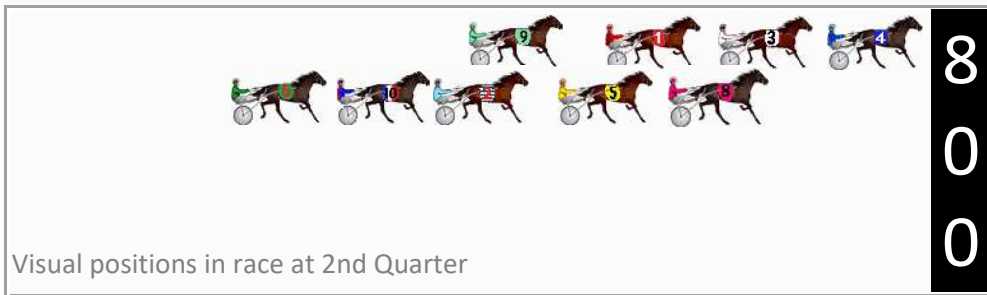

Finish Position and metres gained

First Arrow shows distance gain/loss from 2nd Qtr to 3rd Qtr, Second Arrow shows distance gain/loss from 3rd Qtr to Finish
Blue arrow indicates best gain in these quarters.

DATA TABLE: 800 / 400 Posi's are position from leader and (how wide the horse was at that position)

No	Horse	Plc	Mar	800 Posi	400 Posi	Time	3rd Qtr	4th Qt
3	LUVARESCHS	1	0.0m	4.4m (0)	4.0m (0)	1:55.60	28.96s	27.52s
4	CORAL STRIDE	2	1.1m	0.0m (0)	0.0m (0)	1:55.68	29.00s	27.88s
5	MAMMALS RIDDLE	3	13.3m	10.8m (1)	9.1m (1)	1:56.57	28.86s	28.13s
1	SEVENTY FOUR GEE	4	14.1m	8.9m (0)	8.5m (0)	1:56.63	28.96s	28.23s
2	PAYTONS ROCK	5	15.4m	15.8m (1)	13.0m (1)	1:56.73	28.78s	28.01s
6	INDASKY	6	16.6m	23.9m (1)	17.6m (2)	1:56.81	28.52s	27.77s
9	STARZZZ REIGN	7	18.4m	14.4m (0)	12.8m (0)	1:56.95	28.86s	28.25s
10	OZZIE SUNSHINE	8	29.0m	19.7m (1)	13.6m (2)	1:57.72	28.54s	28.96s
8	LOCHINVAR LORENZO	9	43.6m	6.4m (1)	4.5m (1)	1:58.79	28.86s	30.67s