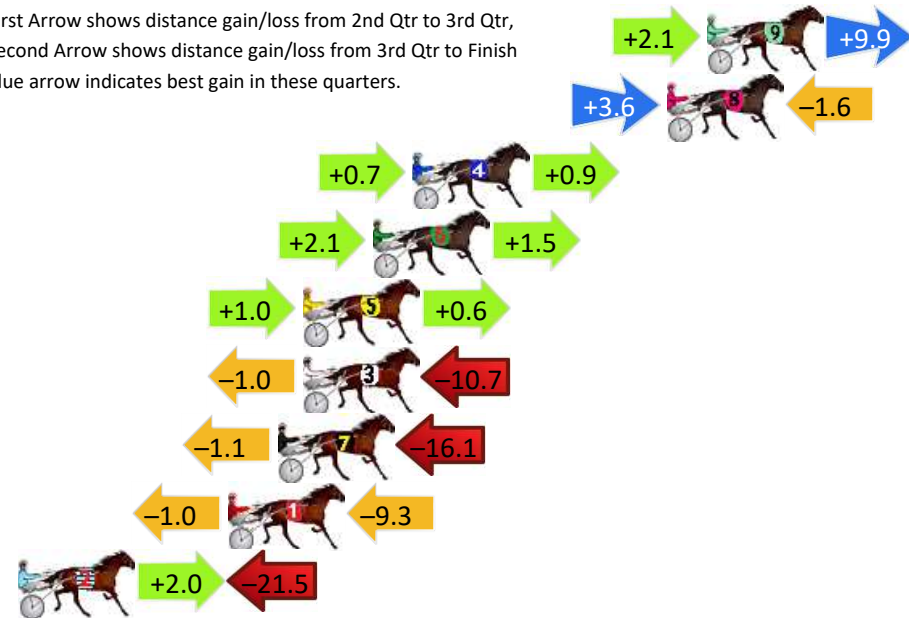

Finish Position and metres gained

First Arrow shows distance gain/loss from 2nd Qtr to 3rd Qtr, Second Arrow shows distance gain/loss from 3rd Qtr to Finish
Blue arrow indicates best gain in these quarters.

8
0
0

Visual positions in race at 2nd Quarter

4
0
0

Visual positions in race at 3rd Quarter

Newcastle Race 6 Distance 2030m

Friday, 12 April 2024

Gross Time: 2:29.70 MileRate: 1:58.60 LeadTime: 30.70s First Qtr: 31.20s Second Qtr: 29.40s Third Qtr: 28.90s Fourth Qtr: 29.50s

DATA TABLE: 800 / 400 Posi's are position from leader and (how wide the horse was at that position)

NoHorse	Plc	Mar	800 Posi	400 Posi	Time	3rd Qtr	4th Qt
9 IMA QUEEN BEE	1	0.0m	12.0m (1)	9.9m (2)	2:29.70	28.76s	28.78s
8 PARADISE POINT	2	1.6m	3.6m (1)	0.0m (1)	2:29.82	28.64s	29.62s
4 TEAK	3	11.8m	13.4m (0)	12.7m (1)	2:30.61	28.86s	29.49s
6 SILVER LADY	4	13.4m	17.0m (1)	14.9m (2)	2:30.74	28.76s	29.46s
5 PENURIOUS	5	16.2m	17.8m (0)	16.8m (0)	2:30.95	28.84s	29.53s
3 AVAIDEN	6	16.2m	4.5m (0)	5.5m (0)	2:30.95	28.98s	30.35s
7 DAGGY LAMB	7	17.2m	0.0m (0)	1.1m (0)	2:31.03	28.98s	30.75s
1 SWEET CREATION	8	19.2m	8.9m (0)	9.9m (0)	2:31.18	28.98s	30.26s
2 WHITE STAR MOLLY	9	27.6m	8.1m (1)	6.1m (1)	2:31.83	28.76s	31.19s