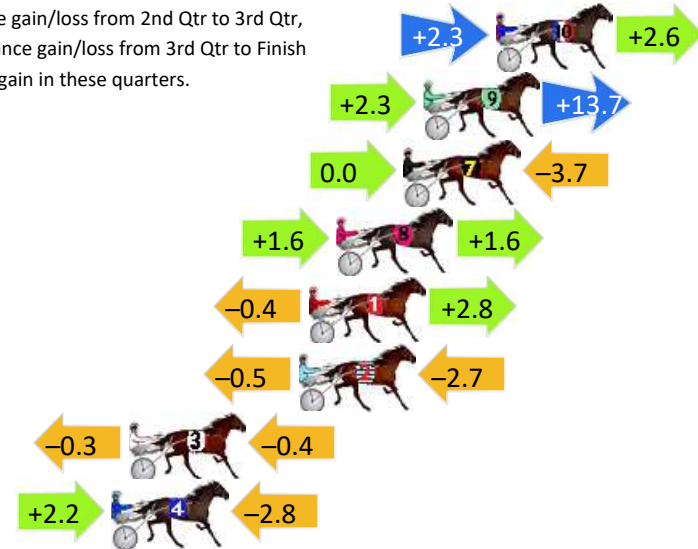

Finish Position and metres gained

First Arrow shows distance gain/loss from 2nd Qtr to 3rd Qtr, Second Arrow shows distance gain/loss from 3rd Qtr to Finish Blue arrow indicates best gain in these quarters.

Visual positions in race at 2nd Quarter

Visual positions in race at 3rd Quarter

Newcastle Race 5 Distance 1609m

Friday, 12 April 2024

Gross Time: 1:52.10 MileRate: 1:52.10 LeadTime: 0.00s First Qtr: 26.70s Second Qtr: 29.10s Third Qtr: 27.70s Fourth Qtr: 28.60s

DATA TABLE: 800 / 400 Posi's are position from leader and (how wide the horse was at that position)

No	Horse	Plc	Mar	800 Posi	400 Posi	Time	3rd Qtr	4th Qt
10	ZEUSS BROMAC	1	0.0m	4.9m (1)	2.6m (1)	1:52.10	27.54s	28.42s
9	MASTER CATCH	2	2.9m	18.9m (1)	16.6m (1)	1:52.32	27.56s	27.66s
7	DADNDAVE	3	3.7m	0.0m (0)	0.0m (0)	1:52.38	27.70s	28.88s
8	PORT AU PRINCE	4	6.4m	9.6m (1)	8.0m (1)	1:52.58	27.60s	28.52s
1	METALLICA MAN	5	7.5m	9.9m (0)	10.3m (0)	1:52.66	27.74s	28.44s
2	MONTALBANO	6	7.9m	4.7m (0)	5.2m (0)	1:52.69	27.74s	28.83s
3	ROYAL GAMBLE	7	14.7m	14.0m (0)	14.3m (0)	1:53.20	27.74s	28.70s
4	SAINT CRUSADER	8	15.4m	14.8m (1)	12.6m (1)	1:53.26	27.56s	28.88s