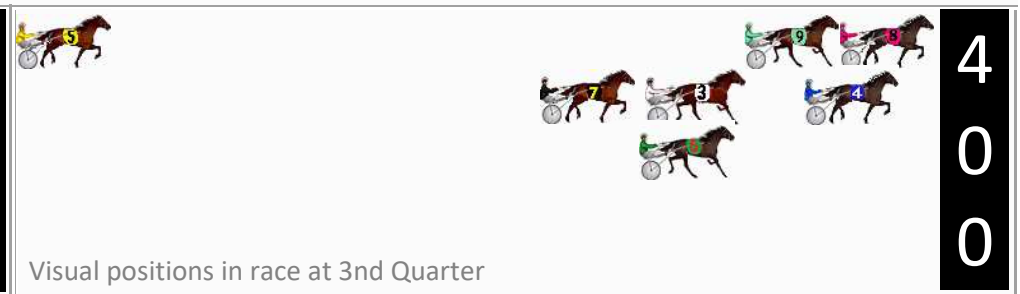

Menangle Race 6 Distance 1609m

Saturday, 13 April 2024

Gross Time: 1:53.20 MileRate: 1:53.20 LeadTime: 0.00s First Qtr: 28.00s Second Qtr: 29.40s Third Qtr: 28.50s Fourth Qtr: 27.30s

DATA TABLE: 800 / 400 Posi's are position from leader and (how wide the horse was at that position)

No	Horse	Plc	Mar	800 Posi	400 Posi	Time	3rd Qtr	4th Qt
9	AMERICAN SPIRIT	1	0.0m	4.2m (0)	3.8m (0)	1:53.20	28.47s	27.04s
4	SNAKESKIN	2	2.3m	8.4m (0)	1.4m (1)	1:53.37	28.02s	27.36s
7	DOUBLE FEAR	3	5.4m	16.8m (0)	12.0m (1)	1:53.59	28.16s	26.85s
6	TOOLIJOOA BEACH	4	11.7m	16.6m (1)	8.0m (2)	1:54.04	27.91s	27.55s
8	KITSUNE	5	18.5m	0.0m (0)	0.0m (0)	1:54.53	28.53s	28.56s
3	ROCKNROLL SLOY	6	19.9m	12.6m (0)	7.8m (1)	1:54.63	28.19s	28.12s
5	NOVANTA RISING	7	58.1m	45.0m (0)	50.0m (0)	1:57.38	28.86s	27.85s

Finish Position and metres gained

First Arrow shows distance gain/loss from 2nd Qtr to 3rd Qtr, Second Arrow shows distance gain/loss from 3rd Qtr to Finish
Blue arrow indicates best gain in these quarters.