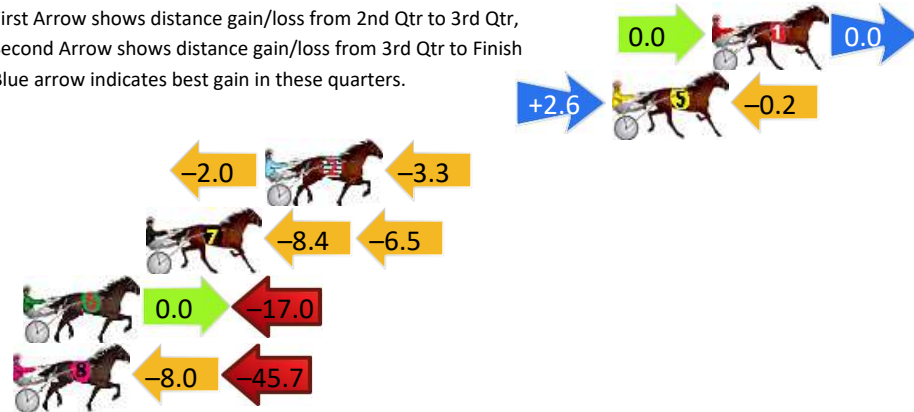

Finish Position and metres gained

First Arrow shows distance gain/loss from 2nd Qtr to 3rd Qtr, Second Arrow shows distance gain/loss from 3rd Qtr to Finish
Blue arrow indicates best gain in these quarters.

800

Visual positions in race at 2nd Quarter

400

Visual positions in race at 3rd Quarter

Menangle Race 5 Distance 2300m

Saturday, 13 April 2024

Gross Time: 2:41.20 MileRate: 1:52.80 LeadTime: 47.10s First Qtr: 29.90s Second Qtr: 30.70s Third Qtr: 27.10s Fourth Qtr: 26.40s

DATA TABLE: 800 / 400 Posi's are position from leader and (how wide the horse was at that position)

NoHorse	Plc	Mar	800 Posi	400 Posi	Time	3rd Qtr	4th Qt
1 NERANO	1	0.0m	0.0m (0)	0.0m (0)	2:41.20	27.10s	26.40s
5 MAX DELIGHT	2	4.0m	6.4m (1)	3.8m (1)	2:41.48	26.93s	26.41s
2 JAY OK	3	17.9m	12.6m (0)	14.6m (1)	2:42.45	27.24s	26.62s
7 ARDENS ACE	4	22.7m	7.8m (0)	16.2m (0)	2:42.78	27.66s	26.83s
6 PITCH PERFECT	5	27.6m	10.6m (1)	10.6m (1)	2:43.12	27.11s	27.52s
8 WHEREYABINBOPPIN	6	57.7m	4.0m (0)	12.0m (0)	2:45.22	27.67s	29.40s