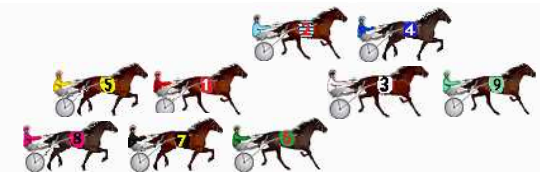

400

Visual positions in race at 3rd Quarter