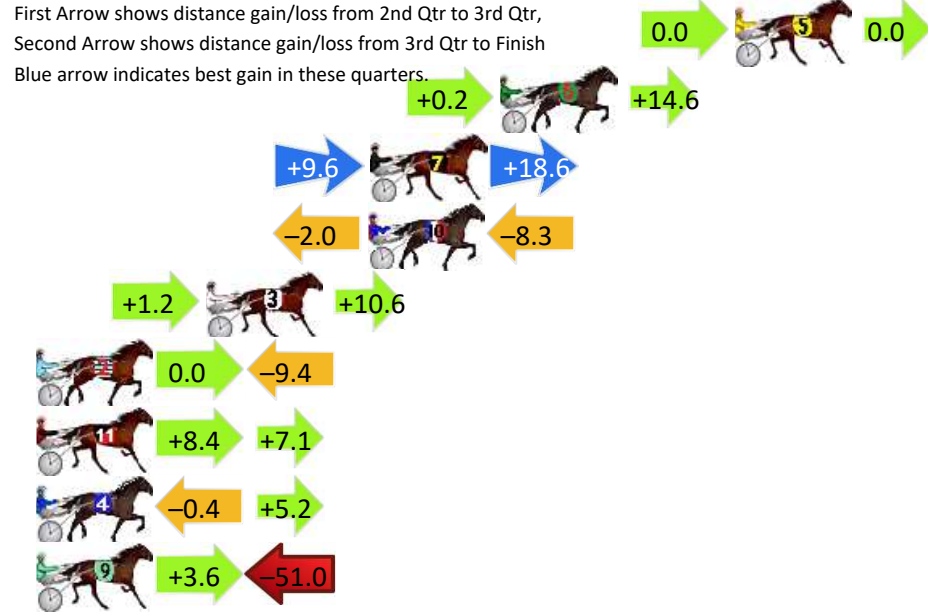

Menangle Race 7 Distance 1609m

Saturday, 13 April 2024

Gross Time: 1:52.90 MileRate: 1:52.90 LeadTime: 0.00s First Qtr: 27.30s Second Qtr: 28.50s Third Qtr: 28.30s Fourth Qtr: 28.80s

DATA TABLE: 800 / 400 Posi's are position from leader and (how wide the horse was at that position)

No	Horse	Plc	Mar	800 Posi	400 Posi	Time	3rd Qtr	4th Qt
5	ROYAL DAN	1	0.0m	0.0m (0)	0.0m (0)	1:52.90	28.30s	28.80s
6	SUNNY GEE	2	9.4m	24.2m (0)	24.0m (1)	1:53.61	28.29s	27.75s
7	VICTREE HILL	3	14.6m	42.8m (0)	33.2m (1)	1:54.00	27.63s	27.47s
10	FUNKY MONKEY	4	14.7m	4.4m (0)	6.4m (0)	1:54.01	28.44s	29.39s
3	CHIEF RUNNINGCLOUD	5	21.2m	33.0m (0)	31.8m (0)	1:54.50	28.22s	28.04s
2	THEBESTBOURBON	6	29.4m	20.0m (0)	20.0m (0)	1:55.12	28.29s	29.47s
11	JUNGLE EYES	7	32.5m	48.0m (0)	39.6m (2)	1:55.36	27.71s	28.29s
4	GUNNER	8	33.0m	37.8m (0)	38.2m (1)	1:55.39	28.33s	28.43s
9	CONSTANTINOPOLE	9	62.4m	15.0m (0)	11.4m (1)	1:57.62	28.01s	32.45s

Finish Position and metres gained