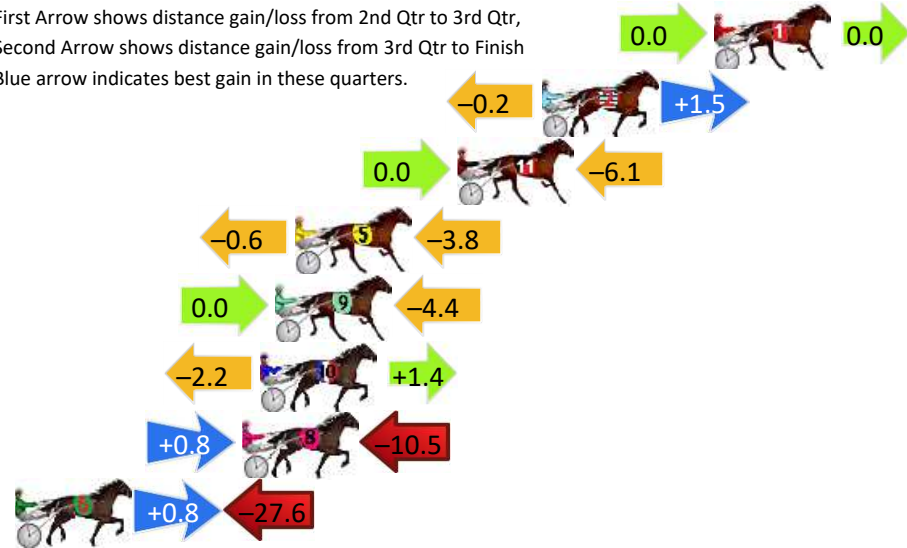

Finish Position and metres gained

First Arrow shows distance gain/loss from 2nd Qtr to 3rd Qtr, Second Arrow shows distance gain/loss from 3rd Qtr to Finish
Blue arrow indicates best gain in these quarters.

8
0
0

Visual positions in race at 2nd Quarter

4
0
0

Visual positions in race at 3rd Quarter

Menangle Race 2 Distance 2300m

Saturday, 13 April 2024

Gross Time: 2:45.80 MileRate: 1:56.00 LeadTime: 51.70s First Qtr: 30.90s Second Qtr: 29.50s Third Qtr: 26.80s Fourth Qtr: 26.90s

DATA TABLE: 800 / 400 Posi's are position from leader and (how wide the horse was at that position)

No	Horse	Plc	Mar	800 Posi	400 Posi	Time	3rd Qtr	4th Qt
1	SUPER DUPER DUDE	1	0.0m	0.0m (0)	0.0m (0)	2:45.80	26.80s	26.90s
2	CAPTAIN BLOOD	2	6.9m	8.2m (0)	8.4m (0)	2:46.29	26.81s	26.80s
11	CAULONIA COURAGE	3	10.3m	4.2m (0)	4.2m (0)	2:46.53	26.80s	27.31s
5	VAN BASTEN	4	16.8m	12.4m (0)	13.0m (0)	2:46.99	26.84s	27.15s
9	UBETCHA TIGERPIE	5	17.6m	13.2m (1)	13.2m (1)	2:47.05	26.80s	27.19s
10	OUR UNCLE JIM	6	18.2m	17.4m (1)	19.6m (0)	2:47.09	26.95s	26.81s
8	HE BETTOR STEP ASIDE	7	18.9m	9.2m (1)	8.4m (1)	2:47.14	26.75s	27.60s
6	JUST ROLLYOUROWN	8	31.8m	5.0m (1)	4.2m (1)	2:48.05	26.74s	28.75s