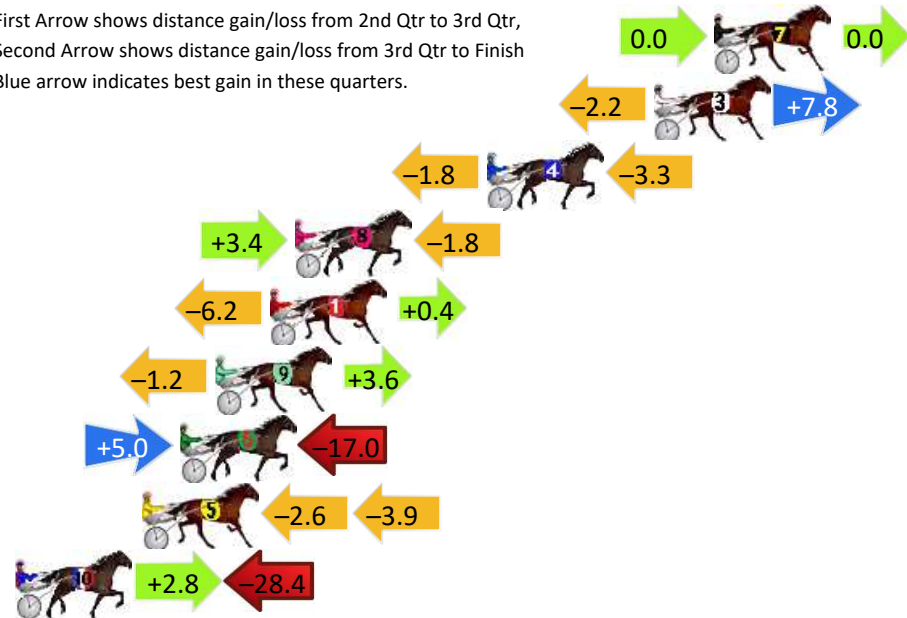

Finish Position and metres gained

First Arrow shows distance gain/loss from 2nd Qtr to 3rd Qtr, Second Arrow shows distance gain/loss from 3rd Qtr to Finish
Blue arrow indicates best gain in these quarters.

8
0
0

Visual positions in race at 2nd Quarter

4
0
0

Visual positions in race at 3rd Quarter

Menangle Race 3 Distance 1609m

Saturday, 13 April 2024

Gross Time: 1:49.90 MileRate: 1:49.90 LeadTime: 0.00s First Qtr: 26.50s Second Qtr: 29.10s Third Qtr: 28.20s Fourth Qtr: 26.10s

DATA TABLE: 800 / 400 Posi's are position from leader and (how wide the horse was at that position)

No	Horse	Plc	Mar	800 Posi	400 Posi	Time	3rd Qtr	4th Qt
7	DON LOU	1	0.0m	0.0m (0)	0.0m (0)	1:49.90	28.20s	26.10s
3	I BREAK THE LINE	2	2.4m	8.0m (0)	10.2m (0)	1:50.07	28.33s	25.59s
4	BLUTO	3	9.1m	4.0m (0)	5.8m (0)	1:50.53	28.33s	26.31s
8	MAJOR PERRY	4	16.8m	18.4m (1)	15.0m (1)	1:51.06	27.98s	26.22s
1	WAVETHEBILL	5	17.8m	12.0m (0)	18.2m (0)	1:51.13	28.62s	26.07s
9	TUPPENCE	6	20.0m	22.4m (0)	23.6m (1)	1:51.28	28.27s	25.87s
6	LETSROCKLETSROLL	7	21.4m	9.4m (1)	4.4m (1)	1:51.37	27.91s	27.20s
5	BOOM	8	22.9m	16.4m (0)	19.0m (1)	1:51.48	28.39s	26.35s
10	TALENT AGENT	9	39.0m	13.4m (1)	10.6m (1)	1:52.59	28.09s	27.94s

Finish Position and metres gained

First Arrow shows distance gain/loss from 2nd Qtr to 3rd Qtr, Second Arrow shows distance gain/loss from 3rd Qtr to Finish. Blue arrow indicates best gain in these quarters.