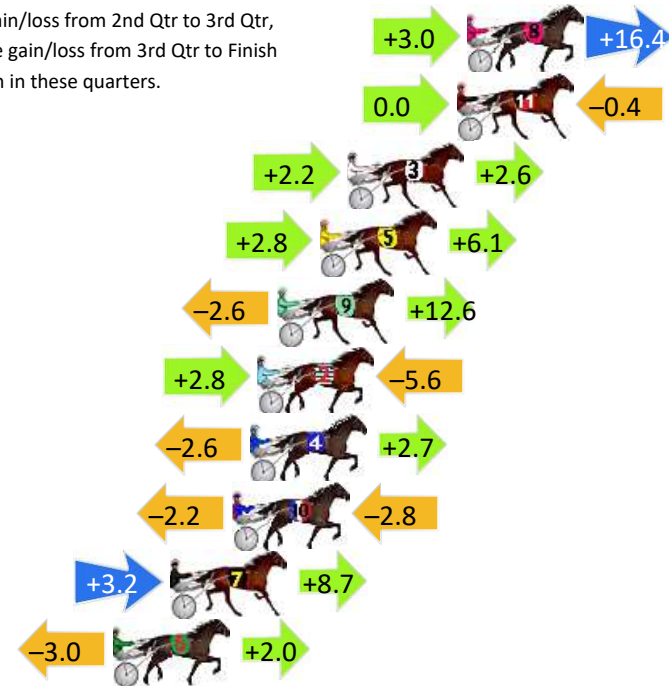

Menangle Race 1 Distance 1609m

Saturday, 13 April 2024

Gross Time: 1:51.20 MileRate: 1:51.20 LeadTime: 0.00s First Qtr: 27.10s Second Qtr: 29.20s Third Qtr: 27.30s Fourth Qtr: 27.50s

DATA TABLE: 800 / 400 Posi's are position from leader and (how wide the horse was at that position)

Finish Position and metres gained

First Arrow shows distance gain/loss from 2nd Qtr to 3rd Qtr, Second Arrow shows distance gain/loss from 3rd Qtr to Finish
Blue arrow indicates best gain in these quarters.