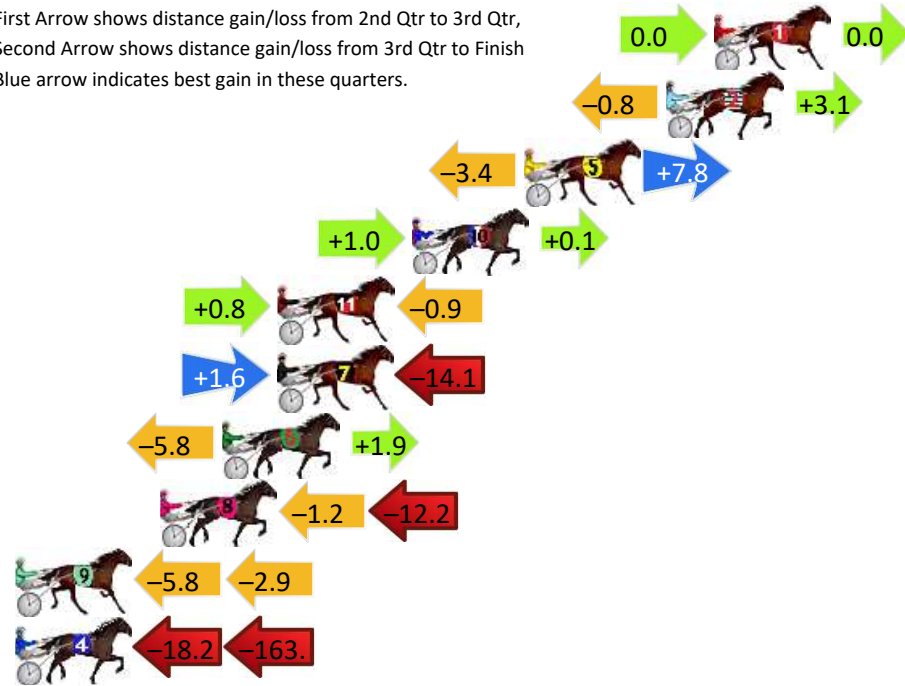

Finish Position and metres gained

First Arrow shows distance gain/loss from 2nd Qtr to 3rd Qtr, Second Arrow shows distance gain/loss from 3rd Qtr to Finish. Blue arrow indicates best gain in these quarters.

800

Visual positions in race at 2nd Quarter

400

Visual positions in race at 3rd Quarter

Menangle Race 4 Distance 1609m

Saturday, 13 April 2024

Gross Time: 1:52.40 MileRate: 1:52.40 LeadTime: 0.00s First Qtr: 28.20s Second Qtr: 29.30s Third Qtr: 28.80s Fourth Qtr: 26.10s

DATA TABLE: 800 / 400 Posi's are position from leader and (how wide the horse was at that position)

No	Horse	Plc	Mar	800 Posi	400 Posi	Time	3rd Qtr	4th Qt
1	PROMISELAND	1	0.0m	0.0m (0)	0.0m (0)	1:52.40	28.80s	26.10s
2	MY MOONLITE DREAM	2	1.9m	4.2m (0)	5.0m (0)	1:52.53	28.84s	25.90s
5	MARIA ALLEGONDA	3	7.6m	12.0m (0)	15.4m (1)	1:52.92	29.01s	25.59s
10	IDEAL IN DREAMS	4	12.1m	13.2m (1)	12.2m (2)	1:53.23	28.73s	26.09s
11	ARDENS DELIGHT	5	17.5m	17.4m (1)	16.6m (2)	1:53.61	28.75s	26.16s
7	KENDYS BUTTERFLY	6	17.5m	5.0m (1)	3.4m (1)	1:53.61	28.74s	27.01s
6	SMOKESHOW	7	19.7m	15.8m (0)	21.6m (2)	1:53.76	29.19s	25.98s
8	LITTLE BLISS	8	22.2m	8.8m (1)	10.0m (1)	1:53.93	28.92s	26.89s
9	OUR BELLA LUCIA	9	29.3m	20.6m (0)	26.4m (2)	1:54.42	29.21s	26.29s
4	DRAGON TATTOO	10	190.2m	8.2m (0)	26.4m (0)	2:05.50	30.59s	36.73s

Finish Position and metres gained

First Arrow shows distance gain/loss from 2nd Qtr to 3rd Qtr, Second Arrow shows distance gain/loss from 3rd Qtr to Finish
Blue arrow indicates best gain in these quarters.