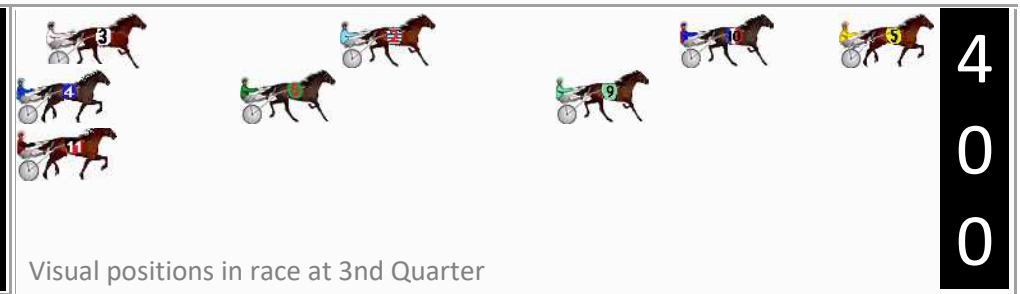

Menangle Race 7 Distance 1609m

Saturday, 13 April 2024

Gross Time: 1:52.90 MileRate: 1:52.90 LeadTime: 0.00s First Qtr: 27.30s Second Qtr: 28.50s Third Qtr: 28.30s Fourth Qtr: 28.80s

DATA TABLE: 800 / 400 Posi's are position from leader and (how wide the horse was at that position)

No	Horse	Plc	Mar	800 Posi	400 Posi	Time	3rd Qtr	4th Qt
5	ROYAL DAN	1	0.0m	0.0m (0)	0.0m (0)	1:52.90	28.30s	28.80s
6	SUNNY GEE	2	9.4m	24.2m (0)	24.0m (1)	1:53.61	28.29s	27.75s
7	VICTREE HILL	3	14.6m	42.8m (0)	33.2m (1)	1:54.00	27.63s	27.47s
10	FUNKY MONKEY	4	14.7m	4.4m (0)	6.4m (0)	1:54.01	28.44s	29.39s
3	CHIEF RUNNINGCLOUD	5	21.2m	33.0m (0)	31.8m (0)	1:54.50	28.22s	28.04s
2	THEBESTBOURBON	6	29.4m	20.0m (0)	20.0m (0)	1:55.12	28.29s	29.47s
11	JUNGLE EYES	7	32.5m	48.0m (0)	39.6m (2)	1:55.36	27.71s	28.29s
4	GUNNER	8	33.0m	37.8m (0)	38.2m (1)	1:55.39	28.33s	28.43s
9	CONSTANTINOPOLE	9	62.4m	15.0m (0)	11.4m (1)	1:57.62	28.01s	32.45s

Finish Position and metres gained