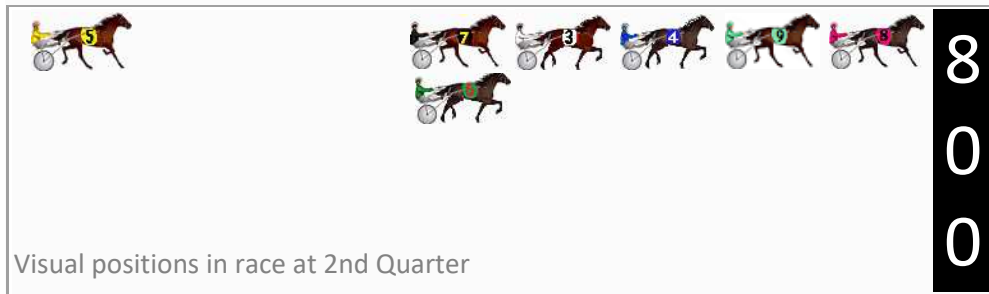

Menangle Race 6 Distance 1609m

Saturday, 13 April 2024

Gross Time: 1:53.20 MileRate: 1:53.20 LeadTime: 0.00s First Qtr: 28.00s Second Qtr: 29.40s Third Qtr: 28.50s Fourth Qtr: 27.30s

DATA TABLE: 800 / 400 Posi's are position from leader and (how wide the horse was at that position)

No	Horse	Plc	Mar	800 Posi	400 Posi	Time	3rd Qtr	4th Qt
9	AMERICAN SPIRIT	1	0.0m	4.2m (0)	3.8m (0)	1:53.20	28.47s	27.04s
4	SNAKESKIN	2	2.3m	8.4m (0)	1.4m (1)	1:53.37	28.02s	27.36s
7	DOUBLE FEAR	3	5.4m	16.8m (0)	12.0m (1)	1:53.59	28.16s	26.85s
6	TOOLIJOOA BEACH	4	11.7m	16.6m (1)	8.0m (2)	1:54.04	27.91s	27.55s
8	KITSUNE	5	18.5m	0.0m (0)	0.0m (0)	1:54.53	28.53s	28.56s
3	ROCKNROLL SLOY	6	19.9m	12.6m (0)	7.8m (1)	1:54.63	28.19s	28.12s
5	NOVANTA RISING	7	58.1m	45.0m (0)	50.0m (0)	1:57.38	28.86s	27.85s

Finish Position and metres gained

First Arrow shows distance gain/loss from 2nd Qtr to 3rd Qtr, Second Arrow shows distance gain/loss from 3rd Qtr to Finish
Blue arrow indicates best gain in these quarters.