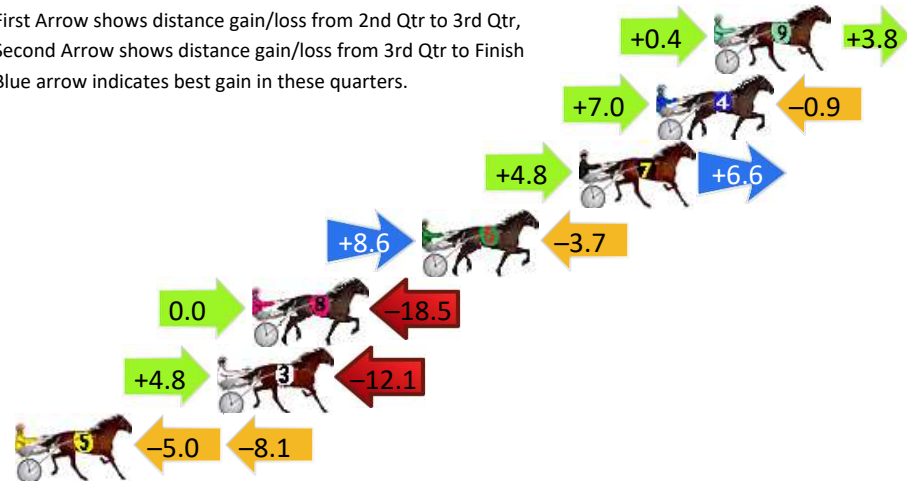

Finish Position and metres gained

First Arrow shows distance gain/loss from 2nd Qtr to 3rd Qtr,
Second Arrow shows distance gain/loss from 3rd Qtr to Finish
Blue arrow indicates best gain in these quarters.

8
0
0

Visual positions in race at 2nd Quarter

4
0
0

Visual positions in race at 3rd Quarter

Menangle Race 6 Distance 1609m

Saturday, 13 April 2024

Gross Time: 1:53.20 MileRate: 1:53.20 LeadTime: 0.00s First Qtr: 28.00s Second Qtr: 29.40s Third Qtr: 28.50s Fourth Qtr: 27.30s

DATA TABLE: 800 / 400 Posi's are position from leader and (how wide the horse was at that position)

No	Horse	Plc	Mar	800 Posi	400 Posi	Time	3rd Qtr	4th Qt
9	AMERICAN SPIRIT	1	0.0m	4.2m (0)	3.8m (0)	1:53.20	28.47s	27.04s
4	SNAKESKIN	2	2.3m	8.4m (0)	1.4m (1)	1:53.37	28.02s	27.36s
7	DOUBLE FEAR	3	5.4m	16.8m (0)	12.0m (1)	1:53.59	28.16s	26.85s
6	TOOLIJOOA BEACH	4	11.7m	16.6m (1)	8.0m (2)	1:54.04	27.91s	27.55s
8	KITSUNE	5	18.5m	0.0m (0)	0.0m (0)	1:54.53	28.53s	28.56s
3	ROCKNROLL SLOY	6	19.9m	12.6m (0)	7.8m (1)	1:54.63	28.19s	28.12s
5	NOVANTA RISING	7	58.1m	45.0m (0)	50.0m (0)	1:57.38	28.86s	27.85s