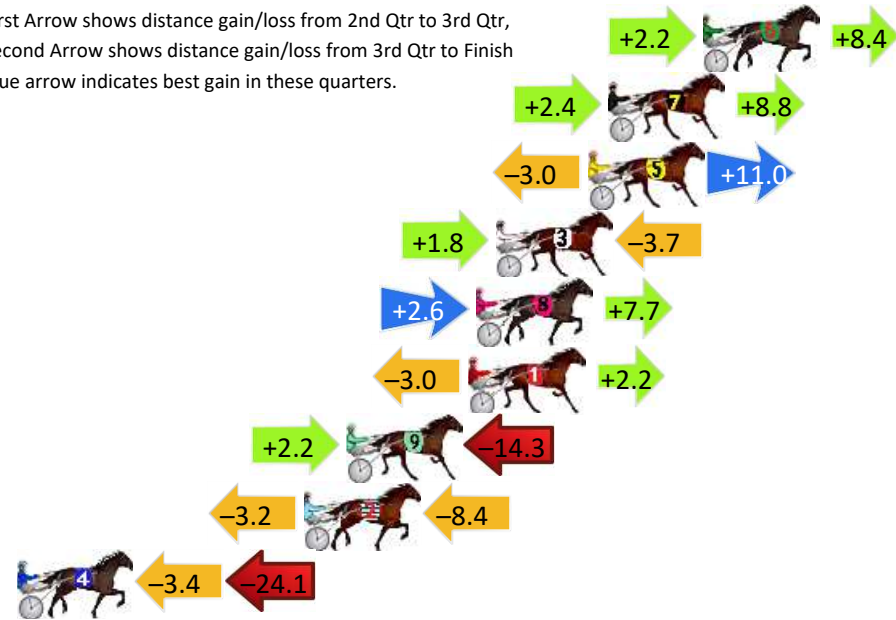

No	Horse	Plc	Mar	800 Posi	400 Posi	Time	3rd Qtr	4th Qt
5	ROYAL DAN	1	0.0m	0.0m (0)	0.0m (0)	1:52.90	28.30s	28.80s
6	SUNNY GEE	2	9.4m	24.2m (0)	24.0m (1)	1:53.61	28.29s	27.75s
7	VICTREE HILL	3	14.6m	42.8m (0)	33.2m (1)	1:54.00	27.63s	27.47s
10	FUNKY MONKEY	4	14.7m	4.4m (0)	6.4m (0)	1:54.01	28.44s	29.39s
3	CHIEF RUNNINGCLOUD	5	21.2m	33.0m (0)	31.8m (0)	1:54.50	28.22s	28.04s
2	THEBESTBOURBON	6	29.4m	20.0m (0)	20.0m (0)	1:55.12	28.29s	29.47s
11	JUNGLE EYES	7	32.5m	48.0m (0)	39.6m (2)	1:55.36	27.71s	28.29s
4	GUNNER	8	33.0m	37.8m (0)	38.2m (1)	1:55.39	28.33s	28.43s
9	CONSTANTINOPOLE	9	62.4m	15.0m (0)	11.4m (1)	1:57.62	28.01s	32.45s

Finish Position and metres gained

Menangle Race 8 Distance 1609m

Saturday, 13 April 2024

Gross Time: 1:50.80 MileRate: 1:50.80 LeadTime: 0.00s First Qtr: 25.80s Second Qtr: 29.00s Third Qtr: 28.00s Fourth Qtr: 28.00s

DATA TABLE: 800 / 400 Posi's are position from leader and (how wide the horse was at that position)

NoHorse	Plc	Mar	800 Posi	400 Posi	Time	3rd Qtr	4th Qt
6 JOE NIEN	1	0.0m	10.6m (1)	8.4m (2)	1:50.80	27.85s	27.42s
7 SAHARA SIROCCO	2	3.8m	15.0m (1)	12.6m (2)	1:51.08	27.83s	27.39s
5 DARK TERROR	3	4.6m	12.6m (0)	15.6m (1)	1:51.14	28.21s	27.23s
3 GLIDING AWAY	4	8.3m	6.4m (1)	4.6m (1)	1:51.41	27.87s	28.26s
8 SURFERS DELIGHT	5	9.1m	19.4m (1)	16.8m (2)	1:51.47	27.82s	27.46s
1 BLACK ONYX	6	9.4m	8.6m (0)	11.6m (1)	1:51.49	28.21s	27.85s
9 LAST TANGO IN HEAVEN	7	14.3m	2.2m (1)	0.0m (1)	1:51.85	27.85s	29.00s
2 DANGERZONE	8	16.0m	4.4m (0)	7.6m (0)	1:51.98	28.22s	28.58s
4 ASHARK	9	27.5m	0.0m (0)	3.4m (0)	1:52.82	28.24s	29.68s

Finish Position and metres gained

First Arrow shows distance gain/loss from 2nd Qtr to 3rd Qtr, Second Arrow shows distance gain/loss from 3rd Qtr to Finish
Blue arrow indicates best gain in these quarters.