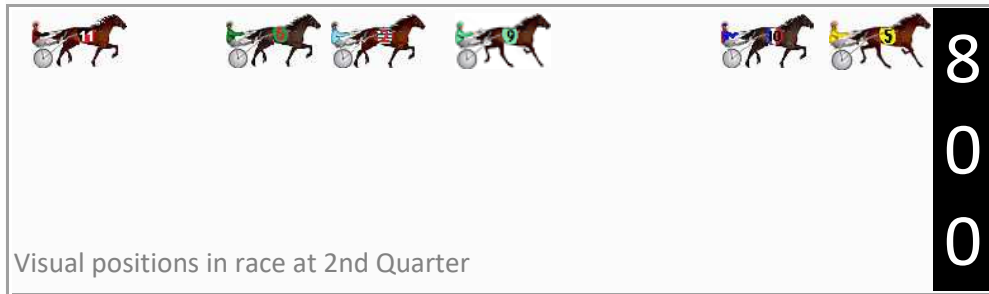

Menangle Race 7 Distance 1609m

Saturday, 13 April 2024

Gross Time: 1:52.90 MileRate: 1:52.90 LeadTime: 0.00s First Qtr: 27.30s Second Qtr: 28.50s Third Qtr: 28.30s Fourth Qtr: 28.80s

DATA TABLE: 800 / 400 Posi's are position from leader and (how wide the horse was at that position)

No	Horse	Plc	Mar	800 Posi	400 Posi	Time	3rd Qtr	4th Qt
5	ROYAL DAN	1	0.0m	0.0m (0)	0.0m (0)	1:52.90	28.30s	28.80s
6	SUNNY GEE	2	9.4m	24.2m (0)	24.0m (1)	1:53.61	28.29s	27.75s
7	VICTREE HILL	3	14.6m	42.8m (0)	33.2m (1)	1:54.00	27.63s	27.47s
10	FUNKY MONKEY	4	14.7m	4.4m (0)	6.4m (0)	1:54.01	28.44s	29.39s
3	CHIEF RUNNINGCLOUD	5	21.2m	33.0m (0)	31.8m (0)	1:54.50	28.22s	28.04s
2	THEBESTBOURBON	6	29.4m	20.0m (0)	20.0m (0)	1:55.12	28.29s	29.47s
11	JUNGLE EYES	7	32.5m	48.0m (0)	39.6m (2)	1:55.36	27.71s	28.29s
4	GUNNER	8	33.0m	37.8m (0)	38.2m (1)	1:55.39	28.33s	28.43s
9	CONSTANTINOPOLE	9	62.4m	15.0m (0)	11.4m (1)	1:57.62	28.01s	32.45s

Finish Position and metres gained