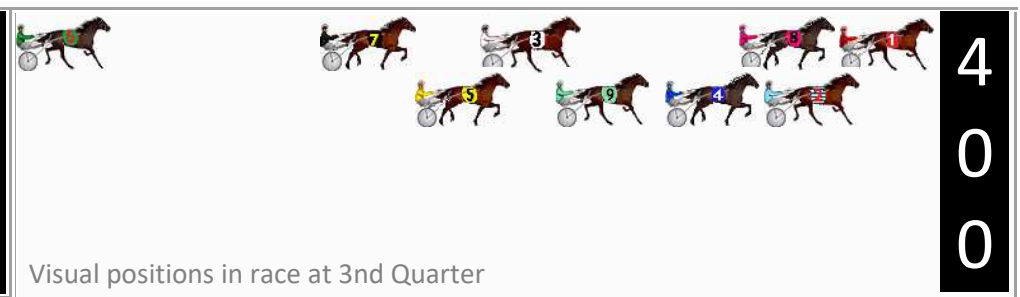

Finish Position and metres gained

First Arrow shows distance gain/loss from 2nd Qtr to 3rd Qtr, Second Arrow shows distance gain/loss from 3rd Qtr to Finish
Blue arrow indicates best gain in these quarters.