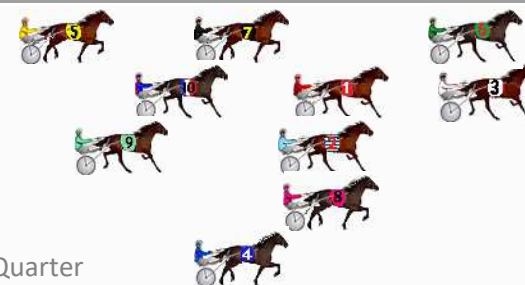

400

Visual positions in race at 3rd Quarter