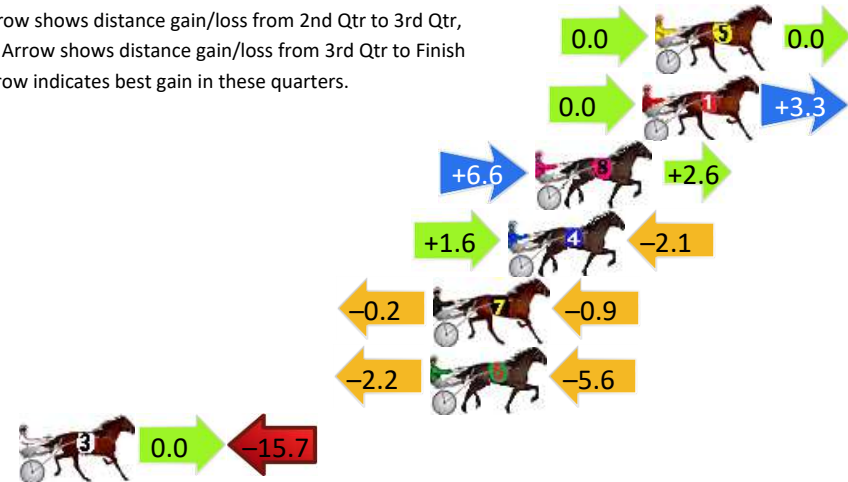

Finish Position and metres gained

First Arrow shows distance gain/loss from 2nd Qtr to 3rd Qtr, Second Arrow shows distance gain/loss from 3rd Qtr to Finish Blue arrow indicates best gain in these quarters.

Penrith Race 7 Distance 2125m

Monday, 15 April 2024

Gross Time: 2:36.40 MileRate: 1:58.40 LeadTime: 37.50s First Qtr: 29.70s Second Qtr: 29.30s Third Qtr: 29.60s Fourth Qtr: 30.30s

DATA TABLE: 800 / 400 Posi's are position from leader and (how wide the horse was at that position)