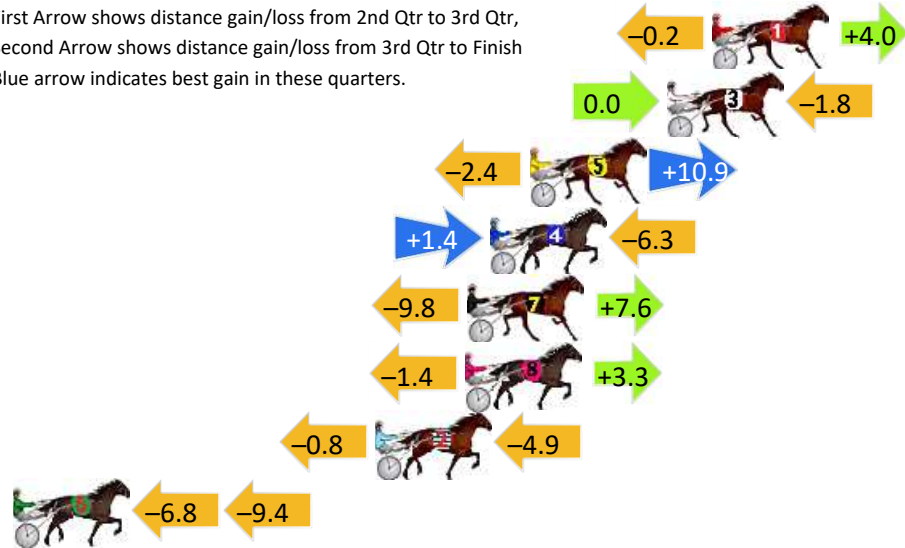

Finish Position and metres gained

First Arrow shows distance gain/loss from 2nd Qtr to 3rd Qtr,
Second Arrow shows distance gain/loss from 3rd Qtr to Finish
Blue arrow indicates best gain in these quarters.

Visual positions in race at 2nd Quarter

Visual positions in race at 3rd Quarter

Penrith Race 8 Distance 1720m

Monday, 15 April 2024

Gross Time: 2:05.50 MileRate: 1:57.50 LeadTime: 7.40s First Qtr: 27.50s Second Qtr: 30.70s Third Qtr: 30.50s Fourth Qtr: 29.40s

DATA TABLE: 800 / 400 Posi's are position from leader and (how wide the horse was at that position)

No	Horse	Plc	Mar	800 Posi	400 Posi	Time	3rd Qtr	4th Qt
1	TWILIGHT HEAVEN	1	0.0m	3.8m (0)	4.0m (0)	2:05.50	30.51s	29.11s
3	DAN FERNANDO	2	1.8m	0.0m (0)	0.0m (0)	2:05.64	30.50s	29.53s
5	SWEDISH MEATBALLS	3	7.3m	15.8m (1)	18.2m (2)	2:06.06	30.66s	28.60s
4	PRINCE OF PEACE	4	8.9m	4.0m (1)	2.6m (1)	2:06.19	30.40s	29.86s
7	POPS BOY	5	9.8m	7.6m (0)	17.4m (0)	2:06.26	31.22s	28.84s
8	BETTOR TO BE TRICKY	6	9.9m	11.8m (1)	13.2m (1)	2:06.26	30.60s	29.16s
2	IM BILLS LAST	7	13.5m	7.8m (1)	8.6m (1)	2:06.54	30.57s	29.76s
6	ACCELERE	8	33.6m	17.4m (0)	24.2m (1)	2:08.09	31.02s	30.09s