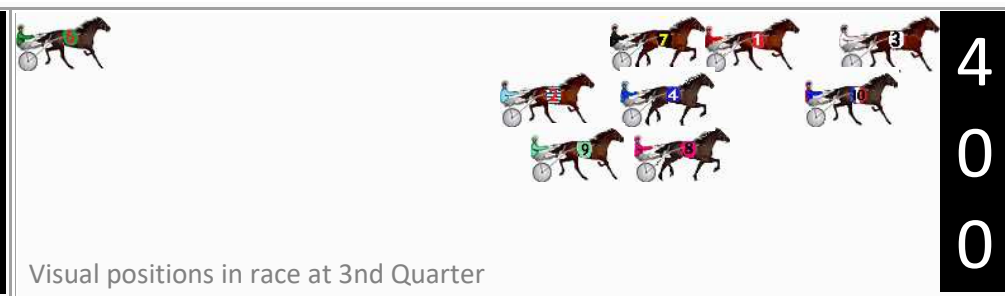

Finish Position and metres gained

First Arrow shows distance gain/loss from 2nd Qtr to 3rd Qtr, Second Arrow shows distance gain/loss from 3rd Qtr to Finish
Blue arrow indicates best gain in these quarters.