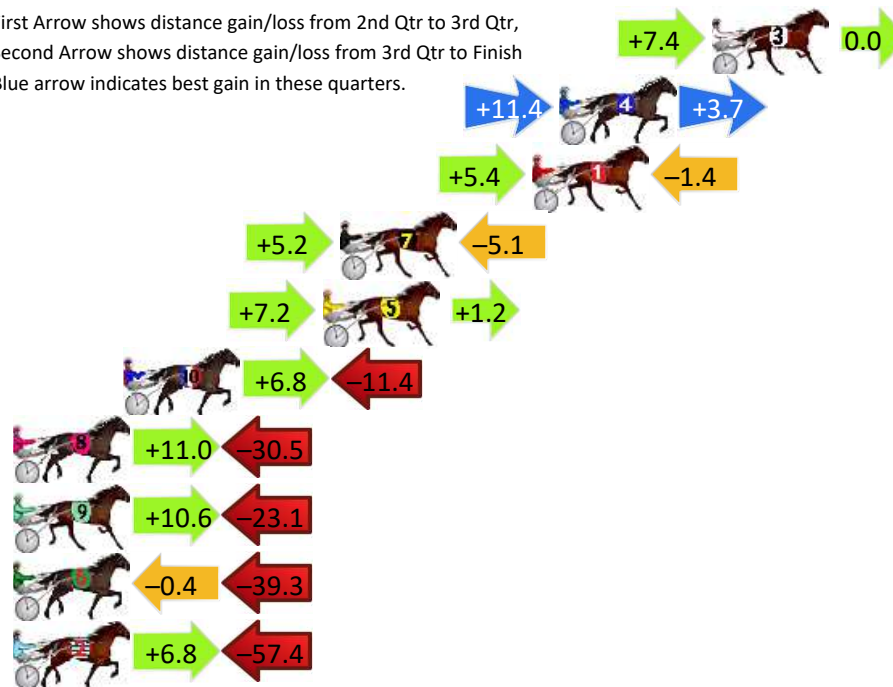

Finish Position and metres gained

First Arrow shows distance gain/loss from 2nd Qtr to 3rd Qtr, Second Arrow shows distance gain/loss from 3rd Qtr to Finish
Blue arrow indicates best gain in these quarters.

800

Visual positions in race at 2nd Quarter

400

Visual positions in race at 3rd Quarter

Penrith Race 5 Distance 1720m

Monday, 15 April 2024

Gross Time: 2:04.20 MileRate: 1:56.20 LeadTime: 7.40s First Qtr: 27.30s Second Qtr: 29.70s Third Qtr: 30.00s Fourth Qtr: 29.80s

DATA TABLE: 800 / 400 Posi's are position from leader and (how wide the horse was at that position)

No	Horse	Plc	Mar	800 Posi	400 Posi	Time	3rd Qtr	4th Qt
3	TEAM OF STARZZZ	1	0.0m	7.4m (0)	0.0m (1)	2:04.20	29.45s	29.80s
4	CAPITALLEE	2	6.1m	21.2m (1)	9.8m (4)	2:04.68	29.15s	29.53s
1	RUM DELIGHT	3	7.2m	11.2m (0)	5.8m (1)	2:04.76	29.60s	29.90s
7	THE MALDIVES	4	14.9m	15.0m (0)	9.8m (0)	2:05.36	29.61s	30.18s
5	CLEMENTSORRELL	5	15.6m	24.0m (0)	16.8m (0)	2:05.42	29.46s	29.71s
10	THE TIGER ARMY	6	23.6m	19.0m (0)	12.2m (1)	2:06.04	29.50s	30.64s
8	JIMMY STEEL	7	36.7m	17.2m (1)	6.2m (3)	2:07.07	29.19s	32.06s
9	JUST ROCKNROLL	8	37.7m	25.2m (1)	14.6m (2)	2:07.14	29.22s	31.51s
6	LARRIKIN LENNY	9	39.7m	0.0m (0)	0.4m (0)	2:07.30	30.04s	32.71s
2	FLYIN CIRCLES	10	63.8m	13.2m (1)	6.4m (2)	2:09.18	29.51s	34.05s