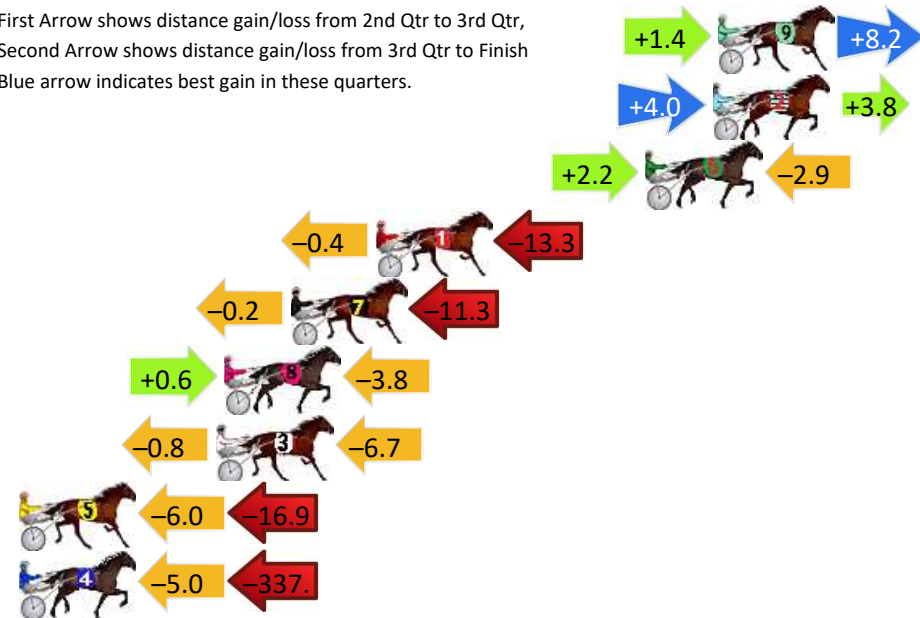

Penrith Race 6 Distance 1720m

Monday, 15 April 2024

Gross Time: 2:05.10 MileRate: 1:57.10 LeadTime: 7.50s First Qtr: 28.80s Second Qtr: 30.20s Third Qtr: 28.70s Fourth Qtr: 29.90s

DATA TABLE: 800 / 400 Posi's are position from leader and (how wide the horse was at that position)

No	Horse	Plc	Mar	800 Posi	400 Posi	Time	3rd Qtr	4th Qt
9	SO AM I	1	0.0m	9.6m (0)	8.2m (1)	2:05.10	28.61s	29.29s
2	PRINCE LOUIE	2	0.2m	8.0m (1)	4.0m (1)	2:05.12	28.41s	29.62s
6	WATCH ME REACT	3	2.9m	2.2m (1)	0.0m (1)	2:05.33	28.54s	30.12s
1	KNIGHT WALKER	4	13.7m	0.0m (0)	0.4m (0)	2:06.17	28.71s	30.89s
7	CLASSIC WATCH	5	17.1m	5.6m (0)	5.8m (0)	2:06.44	28.70s	30.74s
8	DEEBO	6	19.8m	16.6m (1)	16.0m (1)	2:06.65	28.65s	30.18s
3	DASHING CHEDDAR	7	20.1m	12.6m (1)	13.4m (0)	2:06.67	28.75s	30.40s
5	PLAY SOUTHERNLAND	8	56.9m	34.0m (1)	40.0m (0)	2:09.56	29.11s	31.16s
4	DELIGHT OF RANI	9	372.8m	30.0m (0)	35.0m (0)	2:34.30	28.56s	55.01s

Finish Position and metres gained

First Arrow shows distance gain/loss from 2nd Qtr to 3rd Qtr, Second Arrow shows distance gain/loss from 3rd Qtr to Finish Blue arrow indicates best gain in these quarters.