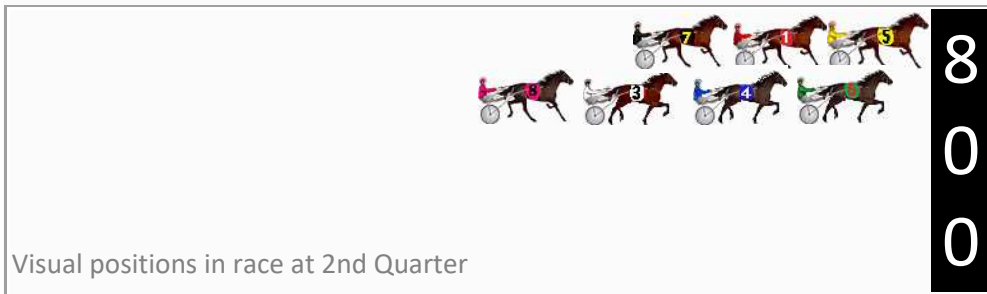

Penrith Race 7 Distance 2125m

Monday, 15 April 2024

Gross Time: 2:36.40 MileRate: 1:58.40 LeadTime: 37.50s First Qtr: 29.70s Second Qtr: 29.30s Third Qtr: 29.60s Fourth Qtr: 30.30s

DATA TABLE: 800 / 400 Posi's are position from leader and (how wide the horse was at that position)

NoHorse	Plc	Mar	800 Posi	400 Posi	Time	3rd Qtr	4th Qt
5 MAJOR STATEMENT	1	0.0m	0.0m (0)	0.0m (0)	2:36.40	29.60s	30.30s
1 DIDSHEDOIT	2	0.5m	3.8m (0)	3.8m (0)	2:36.44	29.60s	30.05s
8 SELSEY BILL	3	4.8m	14.0m (1)	7.4m (2)	2:36.78	29.11s	30.10s
4 CLASSIC ANGELINA	4	5.9m	5.4m (1)	3.8m (2)	2:36.87	29.48s	30.46s
7 SPORTING ROBYN	5	8.9m	7.8m (0)	8.0m (0)	2:37.11	29.61s	30.37s
6 ZEN MASTER	6	9.0m	1.2m (1)	3.4m (1)	2:37.11	29.76s	30.72s
3 MEMPHIS FURY	7	25.5m	9.8m (1)	9.8m (3)	2:38.42	29.59s	31.48s

Finish Position and metres gained

First Arrow shows distance gain/loss from 2nd Qtr to 3rd Qtr,
Second Arrow shows distance gain/loss from 3rd Qtr to Finish
Blue arrow indicates best gain in these quarters.

Visual positions in race at 2nd Quarter

Visual positions in race at 3rd Quarter