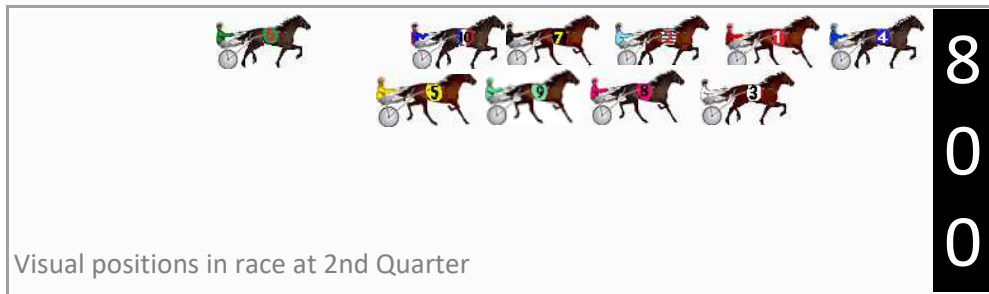

Finish Position and metres gained

First Arrow shows distance gain/loss from 2nd Qtr to 3rd Qtr, Second Arrow shows distance gain/loss from 3rd Qtr to Finish
Blue arrow indicates best gain in these quarters.