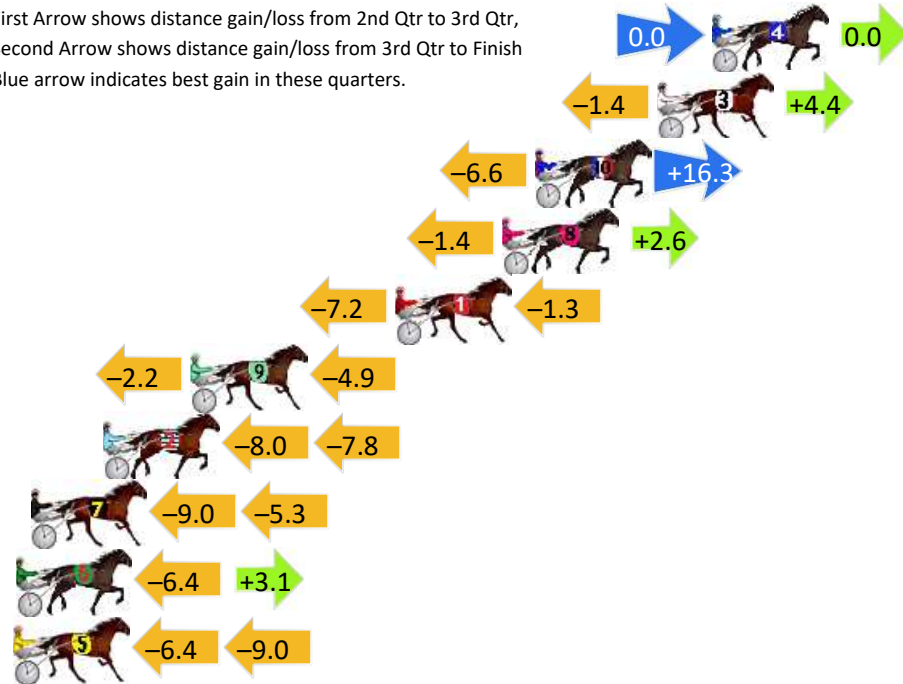

Finish Position and metres gained

First Arrow shows distance gain/loss from 2nd Qtr to 3rd Qtr, Second Arrow shows distance gain/loss from 3rd Qtr to Finish
Blue arrow indicates best gain in these quarters.

Penrith Race 2 Distance 1720m

Monday, 15 April 2024

Gross Time: 2:04.40 MileRate: 1:56.40 LeadTime: 7.40s First Qtr: 28.90s Second Qtr: 29.30s Third Qtr: 28.80s Fourth Qtr: 30.00s

DATA TABLE: 800 / 400 Posi's are position from leader and (how wide the horse was at that position)