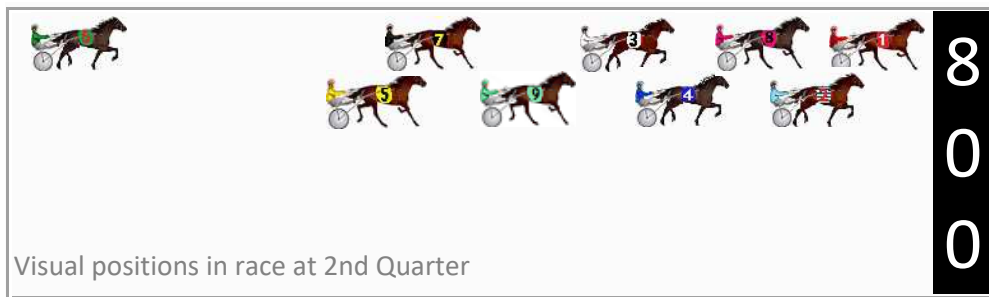

No	Horse	Plc	Mar	800 Posi	400 Posi	Time	3rd Qtr	4th Qt
1	MISTER BRILLANTE	1	0.0m	0.0m (0)	0.0m (0)	2:06.10	28.90s	29.50s
4	ULTIMATE DESTINY	2	2.4m	7.8m (1)	7.0m (1)	2:06.29	28.85s	29.16s
8	WHISKEY ROYALE	3	2.5m	4.6m (0)	4.0m (0)	2:06.29	28.86s	29.39s
2	ART OF RHYTHM	4	9.3m	2.4m (1)	3.0m (1)	2:06.82	28.94s	29.96s
9	IM NO GIFT	5	13.7m	14.0m (1)	11.4m (1)	2:07.16	28.71s	29.67s
7	PEPPI GRATZ	6	17.3m	17.8m (0)	20.8m (0)	2:07.44	29.12s	29.24s
5	GILDA JUNE	7	26.4m	20.2m (1)	17.0m (1)	2:08.14	28.66s	30.19s
3	APACHE JANE	8	27.5m	10.0m (0)	14.4m (0)	2:08.23	29.21s	30.46s
6	LET SPARKS FLY	9	117.4m	55.0m (0)	80.0m (0)	2:15.18	30.69s	32.24s

Finish Position and metres gained

First Arrow shows distance gain/loss from 2nd Qtr to 3rd Qtr, Second Arrow shows distance gain/loss from 3rd Qtr to Finish
Blue arrow indicates best gain in these quarters.