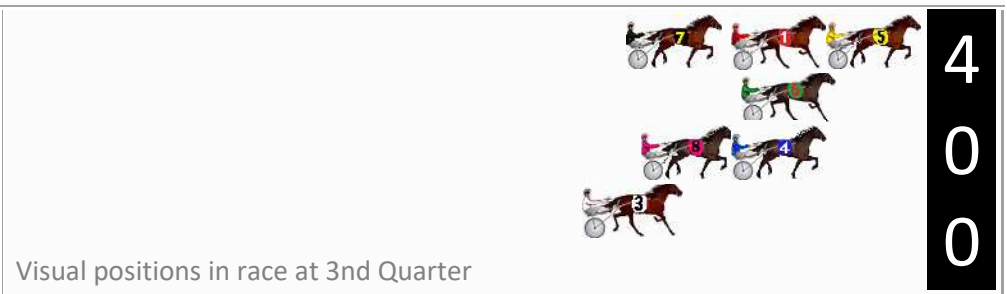

Penrith Race 7 Distance 2125m

Monday, 15 April 2024

Gross Time: 2:36.40 MileRate: 1:58.40 LeadTime: 37.50s First Qtr: 29.70s Second Qtr: 29.30s Third Qtr: 29.60s Fourth Qtr: 30.30s

DATA TABLE: 800 / 400 Posi's are position from leader and (how wide the horse was at that position)

NoHorse	Plc	Mar	800 Posi	400 Posi	Time	3rd Qtr	4th Qt
5 MAJOR STATEMENT	1	0.0m	0.0m (0)	0.0m (0)	2:36.40	29.60s	30.30s
1 DIDSHEDOIT	2	0.5m	3.8m (0)	3.8m (0)	2:36.44	29.60s	30.05s
8 SELSEY BILL	3	4.8m	14.0m (1)	7.4m (2)	2:36.78	29.11s	30.10s
4 CLASSIC ANGELINA	4	5.9m	5.4m (1)	3.8m (2)	2:36.87	29.48s	30.46s
7 SPORTING ROBYN	5	8.9m	7.8m (0)	8.0m (0)	2:37.11	29.61s	30.37s
6 ZEN MASTER	6	9.0m	1.2m (1)	3.4m (1)	2:37.11	29.76s	30.72s
3 MEMPHIS FURY	7	25.5m	9.8m (1)	9.8m (3)	2:38.42	29.59s	31.48s

Finish Position and metres gained

First Arrow shows distance gain/loss from 2nd Qtr to 3rd Qtr,
Second Arrow shows distance gain/loss from 3rd Qtr to Finish
Blue arrow indicates best gain in these quarters.

Visual positions in race at 3rd Quarter