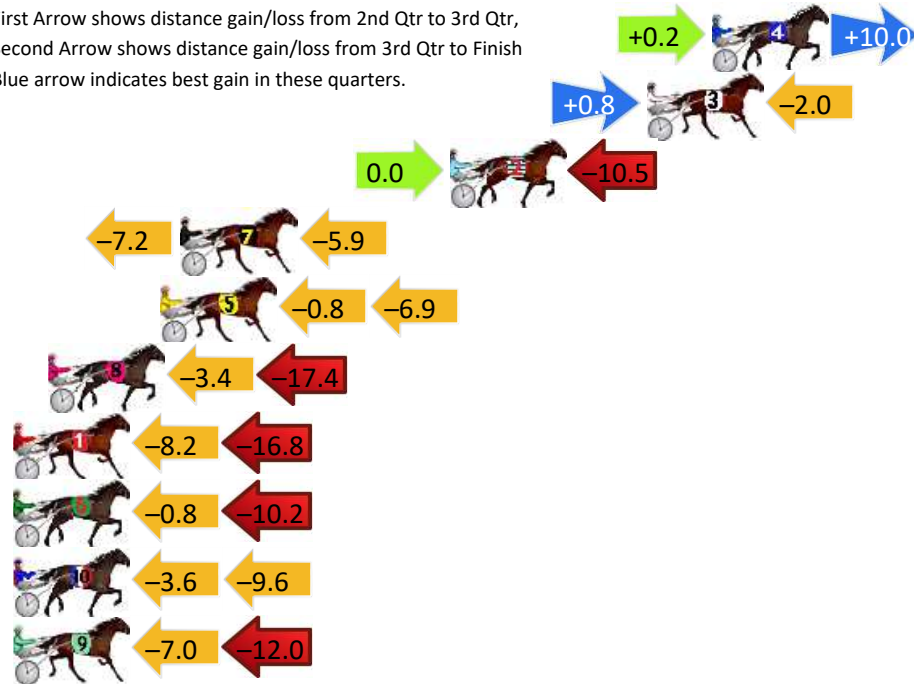

Finish Position and metres gained

First Arrow shows distance gain/loss from 2nd Qtr to 3rd Qtr, Second Arrow shows distance gain/loss from 3rd Qtr to Finish
Blue arrow indicates best gain in these quarters.

Penrith Race 4 Distance 1720m

Monday, 15 April 2024

Gross Time: 2:05.10 MileRate: 1:57.10 LeadTime: 7.40s First Qtr: 29.10s Second Qtr: 30.50s Third Qtr: 28.80s Fourth Qtr: 29.30s

DATA TABLE: 800 / 400 Posi's are position from leader and (how wide the horse was at that position)

No	Horse	Plc	Mar	800 Posi	400 Posi	Time	3rd Qtr	4th Qt
4	HOT JIVING	1	0.0m	10.2m (1)	10.0m (2)	2:05.10	28.79s	28.57s
3	TELL ME THIS	2	2.6m	1.4m (1)	0.6m (1)	2:05.30	28.74s	29.45s
2	LITTLE CESSNA	3	10.5m	0.0m (0)	0.0m (0)	2:05.91	28.79s	30.06s
7	ROCKETON	4	21.3m	8.2m (0)	15.4m (1)	2:06.74	29.32s	29.73s
5	GREY CADILLAC	5	22.1m	14.4m (1)	15.2m (2)	2:06.80	28.85s	29.80s
8	WHY NOT SURF	6	26.6m	5.8m (1)	9.2m (1)	2:07.14	29.03s	30.57s
1	CONFUSE ME	7	29.0m	4.0m (0)	12.2m (0)	2:07.33	29.38s	30.52s
6	ALOT OF COST	8	30.0m	19.0m (1)	19.8m (3)	2:07.41	28.85s	30.04s
10	IDEAL HEAVEN	9	30.4m	17.2m (0)	20.8m (1)	2:07.44	29.05s	30.00s
9	TACKAS PRINCESS	10	31.6m	12.6m (0)	19.6m (0)	2:07.53	29.30s	30.17s