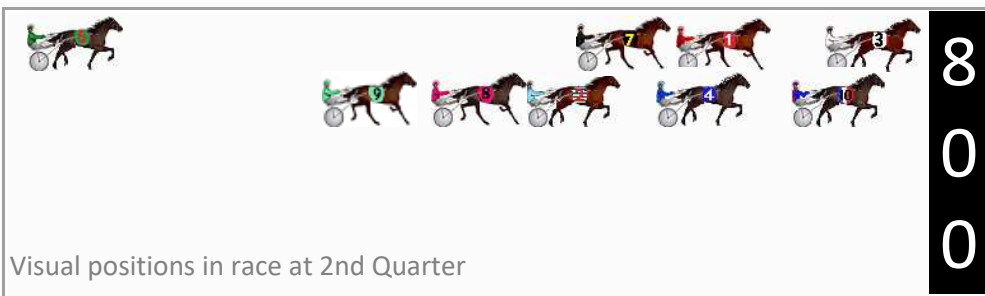

Finish Position and metres gained

First Arrow shows distance gain/loss from 2nd Qtr to 3rd Qtr, Second Arrow shows distance gain/loss from 3rd Qtr to Finish
Blue arrow indicates best gain in these quarters.