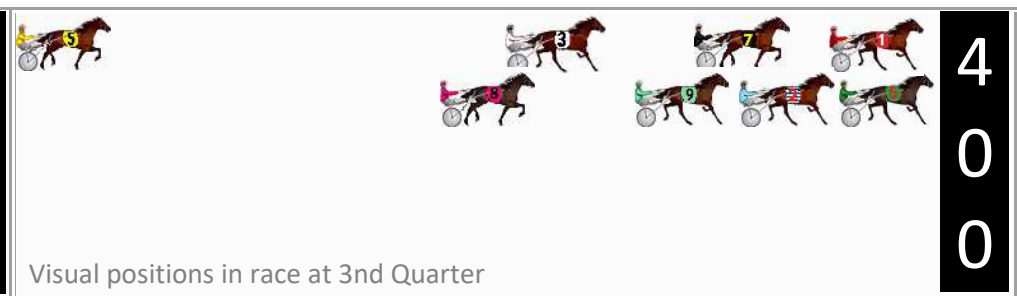

Penrith Race 6 Distance 1720m

Monday, 15 April 2024

Gross Time: 2:05.10 MileRate: 1:57.10 LeadTime: 7.50s First Qtr: 28.80s Second Qtr: 30.20s Third Qtr: 28.70s Fourth Qtr: 29.90s

DATA TABLE: 800 / 400 Posi's are position from leader and (how wide the horse was at that position)

No	Horse	Plc	Mar	800 Posi	400 Posi	Time	3rd Qtr	4th Qt
9	SO AM I	1	0.0m	9.6m (0)	8.2m (1)	2:05.10	28.61s	29.29s
2	PRINCE LOUIE	2	0.2m	8.0m (1)	4.0m (1)	2:05.12	28.41s	29.62s
6	WATCH ME REACT	3	2.9m	2.2m (1)	0.0m (1)	2:05.33	28.54s	30.12s
1	KNIGHT WALKER	4	13.7m	0.0m (0)	0.4m (0)	2:06.17	28.71s	30.89s
7	CLASSIC WATCH	5	17.1m	5.6m (0)	5.8m (0)	2:06.44	28.70s	30.74s
8	DEEBO	6	19.8m	16.6m (1)	16.0m (1)	2:06.65	28.65s	30.18s
3	DASHING CHEDDAR	7	20.1m	12.6m (1)	13.4m (0)	2:06.67	28.75s	30.40s
5	PLAY SOUTHERNLAND	8	56.9m	34.0m (1)	40.0m (0)	2:09.56	29.11s	31.16s
4	DELIGHT OF RANI	9	372.8m	30.0m (0)	35.0m (0)	2:34.30	28.56s	55.01s

Finish Position and metres gained

First Arrow shows distance gain/loss from 2nd Qtr to 3rd Qtr, Second Arrow shows distance gain/loss from 3rd Qtr to Finish Blue arrow indicates best gain in these quarters.