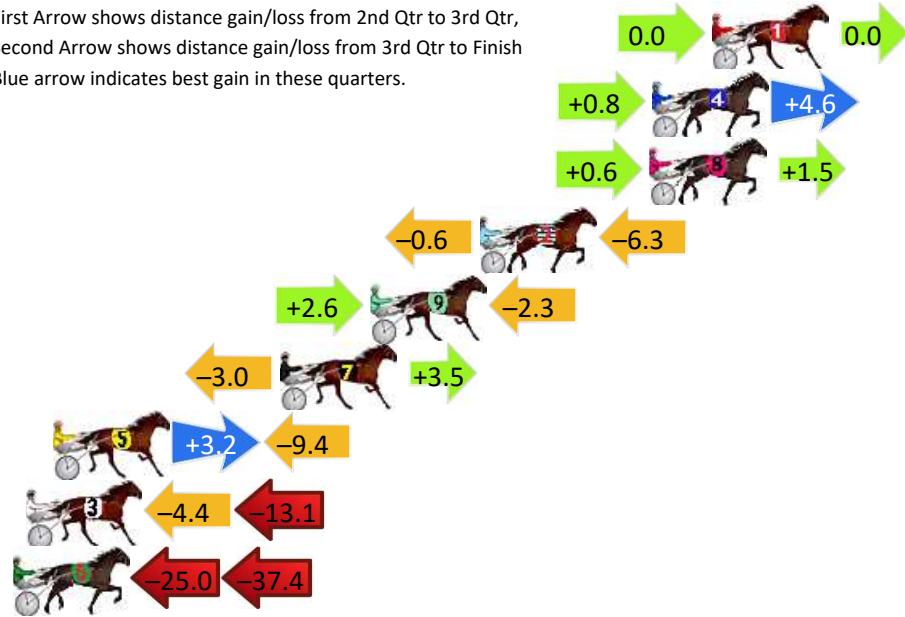

Penrith Race 1 Distance 1720m

Monday, 15 April 2024

Gross Time: 2:06.10 MileRate: 1:58.00 LeadTime: 8.20s First Qtr: 30.30s Second Qtr: 29.20s Third Qtr: 28.90s Fourth Qtr: 29.50s

DATA TABLE: 800 / 400 Posi's are position from leader and (how wide the horse was at that position)

No	Horse	Plc	Mar	800 Posi	400 Posi	Time	3rd Qtr	4th Qt
1	MISTER BRILLANTE	1	0.0m	0.0m (0)	0.0m (0)	2:06.10	28.90s	29.50s
4	ULTIMATE DESTINY	2	2.4m	7.8m (1)	7.0m (1)	2:06.29	28.85s	29.16s
8	WHISKEY ROYALE	3	2.5m	4.6m (0)	4.0m (0)	2:06.29	28.86s	29.39s
2	ART OF RHYTHM	4	9.3m	2.4m (1)	3.0m (1)	2:06.82	28.94s	29.96s
9	IM NO GIFT	5	13.7m	14.0m (1)	11.4m (1)	2:07.16	28.71s	29.67s
7	PEPPI GRATZ	6	17.3m	17.8m (0)	20.8m (0)	2:07.44	29.12s	29.24s
5	GILDA JUNE	7	26.4m	20.2m (1)	17.0m (1)	2:08.14	28.66s	30.19s
3	APACHE JANE	8	27.5m	10.0m (0)	14.4m (0)	2:08.23	29.21s	30.46s
6	LET SPARKS FLY	9	117.4m	55.0m (0)	80.0m (0)	2:15.18	30.69s	32.24s

Finish Position and metres gained

First Arrow shows distance gain/loss from 2nd Qtr to 3rd Qtr, Second Arrow shows distance gain/loss from 3rd Qtr to Finish
Blue arrow indicates best gain in these quarters.

DATA TABLE: 800 / 400 Posi's are position from leader and (how wide the horse was at that position)

No	Horse	Plc	Mar	800 Posi	400 Posi	Time	3rd Qtr	4th Qt
1	TWILIGHT HEAVEN	1	0.0m	3.8m (0)	4.0m (0)	2:05.50	30.51s	29.11s
3	DAN FERNANDO	2	1.8m	0.0m (0)	0.0m (0)	2:05.64	30.50s	29.53s
5	SWEDISH MEATBALLS	3	7.3m	15.8m (1)	18.2m (2)	2:06.06	30.66s	28.60s
4	PRINCE OF PEACE	4	8.9m	4.0m (1)	2.6m (1)	2:06.19	30.40s	29.86s
7	POPS BOY	5	9.8m	7.6m (0)	17.4m (0)	2:06.26	31.22s	28.84s
8	BETTOR TO BE TRICKY	6	9.9m	11.8m (1)	13.2m (1)	2:06.26	30.60s	29.16s
2	IM BILLS LAST	7	13.5m	7.8m (1)	8.6m (1)	2:06.54	30.57s	29.76s
6	ACCELERE	8	33.6m	17.4m (0)	24.2m (1)	2:08.09	31.02s	30.09s