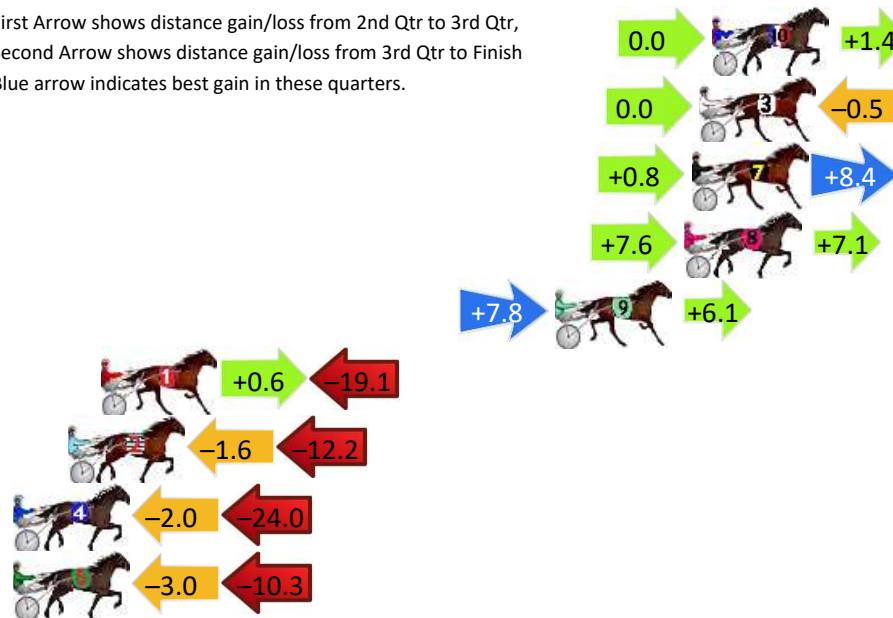

Finish Position and metres gained

First Arrow shows distance gain/loss from 2nd Qtr to 3rd Qtr, Second Arrow shows distance gain/loss from 3rd Qtr to Finish
Blue arrow indicates best gain in these quarters.

Penrith Race 3 Distance 1720m

Monday, 15 April 2024

Gross Time: 2:05.60 MileRate: 1:57.50 LeadTime: 7.60s First Qtr: 29.40s Second Qtr: 28.80s Third Qtr: 29.30s Fourth Qtr: 30.50s

DATA TABLE: 800 / 400 Posi's are position from leader and (how wide the horse was at that position)