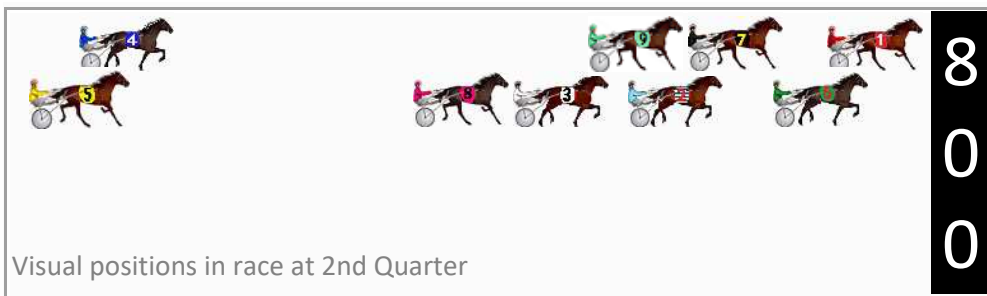

Penrith Race 6 Distance 1720m

Monday, 15 April 2024

Gross Time: 2:05.10 MileRate: 1:57.10 LeadTime: 7.50s First Qtr: 28.80s Second Qtr: 30.20s Third Qtr: 28.70s Fourth Qtr: 29.90s

DATA TABLE: 800 / 400 Posi's are position from leader and (how wide the horse was at that position)

No	Horse	Plc	Mar	800 Posi	400 Posi	Time	3rd Qtr	4th Qt
9	SO AM I	1	0.0m	9.6m (0)	8.2m (1)	2:05.10	28.61s	29.29s
2	PRINCE LOUIE	2	0.2m	8.0m (1)	4.0m (1)	2:05.12	28.41s	29.62s
6	WATCH ME REACT	3	2.9m	2.2m (1)	0.0m (1)	2:05.33	28.54s	30.12s
1	KNIGHT WALKER	4	13.7m	0.0m (0)	0.4m (0)	2:06.17	28.71s	30.89s
7	CLASSIC WATCH	5	17.1m	5.6m (0)	5.8m (0)	2:06.44	28.70s	30.74s
8	DEEBO	6	19.8m	16.6m (1)	16.0m (1)	2:06.65	28.65s	30.18s
3	DASHING CHEDDAR	7	20.1m	12.6m (1)	13.4m (0)	2:06.67	28.75s	30.40s
5	PLAY SOUTHERNLAND	8	56.9m	34.0m (1)	40.0m (0)	2:09.56	29.11s	31.16s
4	DELIGHT OF RANI	9	372.8m	30.0m (0)	35.0m (0)	2:34.30	28.56s	55.01s

Finish Position and metres gained

First Arrow shows distance gain/loss from 2nd Qtr to 3rd Qtr, Second Arrow shows distance gain/loss from 3rd Qtr to Finish Blue arrow indicates best gain in these quarters.