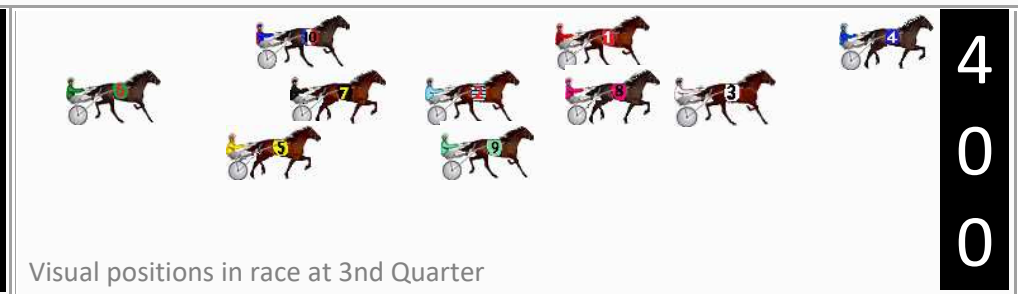

Finish Position and metres gained

First Arrow shows distance gain/loss from 2nd Qtr to 3rd Qtr, Second Arrow shows distance gain/loss from 3rd Qtr to Finish
Blue arrow indicates best gain in these quarters.