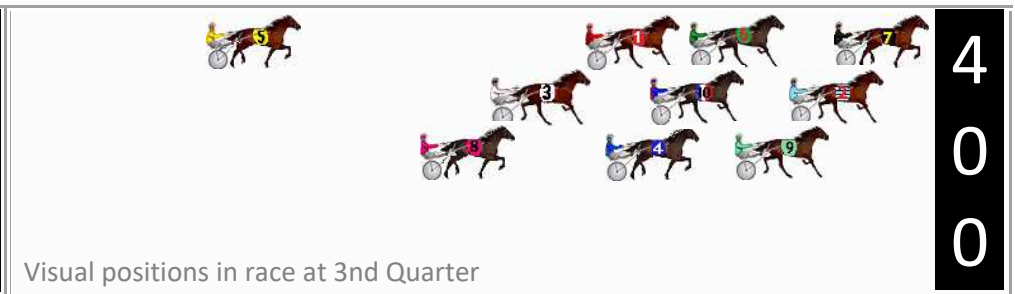

Bathurst Race 7 Distance 1730m

Wednesday, 17 April 2024

Gross Time: 2:03.40 MileRate: 1:54.80 LeadTime: 8.10s First Qtr: 28.70s Second Qtr: 29.50s Third Qtr: 28.90s Fourth Qtr: 28.20s

DATA TABLE: 800 / 400 Posi's are position from leader and (how wide the horse was at that position)

No	Horse	Plc	Mar	800 Posi	400 Posi	Time	3rd Qtr	4th Qt
9	IDEAL TIMING	1	0.0m	10.4m (1)	4.0m (2)	2:03.40	28.44s	27.92s
4	HOOKED ON WINNING	2	3.2m	14.2m (1)	9.2m (2)	2:03.64	28.54s	27.78s
8	BLAZIN CHIMES	3	12.8m	24.2m (1)	16.6m (2)	2:04.35	28.36s	27.93s
3	KNOW THE SCORE	4	39.8m	14.0m (0)	13.8m (1)	2:06.35	28.91s	30.02s
1	FIFTY THREE STARS	5	41.3m	9.6m (0)	10.0m (0)	2:06.46	28.96s	30.39s
10	MACS A DUDE	6	50.3m	6.4m (1)	7.4m (1)	2:07.13	29.01s	31.21s
6	DREAM MELODY	7	67.1m	4.6m (0)	5.8m (0)	2:08.37	29.04s	32.50s
5	RIWAKA ROCK	8	113.9m	19.8m (0)	25.2m (0)	2:11.84	29.36s	34.42s
2	HALL MOST AN ANGEL	9	130.7m	2.2m (1)	1.8m (1)	2:13.09	28.98s	37.24s
7	STYLISH LAZARUS	10	131.2m	0.0m (0)	0.0m (0)	2:13.12	29.01s	37.40s

Finish Position and metres gained

First Arrow shows distance gain/loss from 2nd Qtr to 3rd Qtr, Second Arrow shows distance gain/loss from 3rd Qtr to Finish. Blue arrow indicates best gain in these quarters.