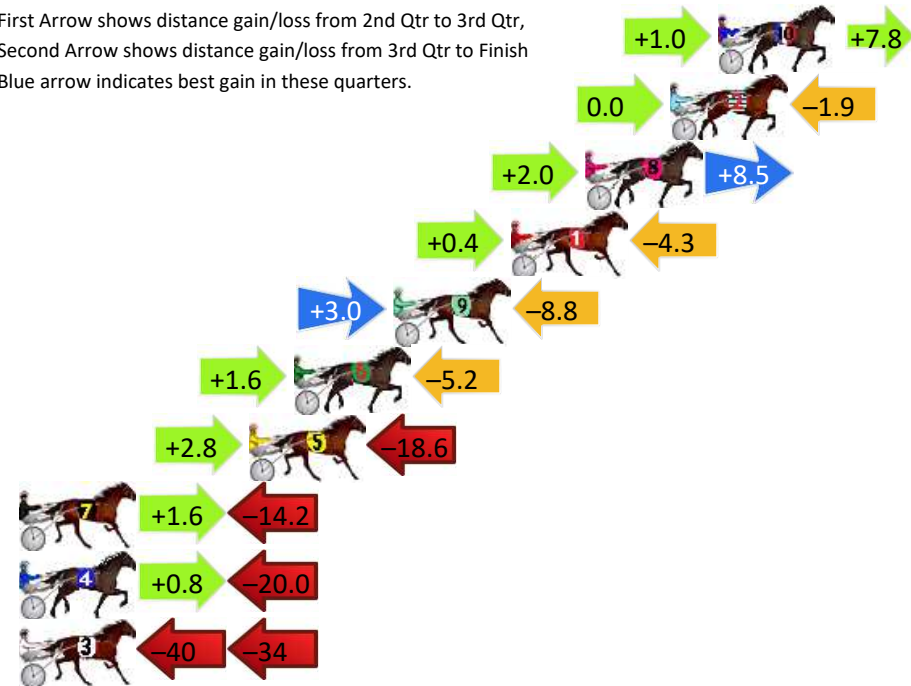

Finish Position and metres gained

First Arrow shows distance gain/loss from 2nd Qtr to 3rd Qtr,
Second Arrow shows distance gain/loss from 3rd Qtr to Finish
Blue arrow indicates best gain in these quarters.

800

Visual positions in race at 2nd Quarter

400

Visual positions in race at 3rd Quarter

Bathurst Race 2 Distance 1730m

Wednesday, 17 April 2024

Gross Time: 2:03.20 MileRate: 1:54.60 LeadTime: 8.20s First Qtr: 27.40s Second Qtr: 29.00s Third Qtr: 29.10s Fourth Qtr: 29.50s

DATA TABLE: 800 / 400 Posi's are position from leader and (how wide the horse was at that position)

No	Horse	Plc	Mar	800 Posi	400 Posi	Time	3rd Qtr	4th Qt
10	PACING HOPE	1	0.0m	8.8m (0)	7.8m (0)	2:03.20	29.03s	28.93s
2	COLIN BROMAC	2	1.9m	0.0m (0)	0.0m (0)	2:03.35	29.10s	29.64s
8	YES YOU MAY	3	5.3m	15.8m (1)	13.8m (2)	2:03.61	28.96s	28.88s
1	BETTING JEWEL	4	8.3m	4.4m (0)	4.0m (0)	2:03.84	29.07s	29.82s
9	ROCKIN IN PARADISE	5	13.0m	7.2m (1)	4.2m (1)	2:04.21	28.88s	30.15s
6	WATTOSBLAZEOFGLORY	6	17.0m	13.4m (0)	11.8m (0)	2:04.51	28.98s	29.88s
5	BETTING RANGER	7	18.8m	3.0m (1)	0.2m (1)	2:04.65	28.89s	30.86s
7	WATCHMEDAZZLE	8	30.6m	18.0m (0)	16.4m (0)	2:05.57	28.98s	30.54s
4	HUNK OF SPUNK	9	30.8m	11.6m (1)	10.8m (1)	2:05.58	29.03s	30.97s
3	SCRUFFY	10	193.5m	120.0m (0)	160.0m (0)	2:18.16	32.00s	31.96s