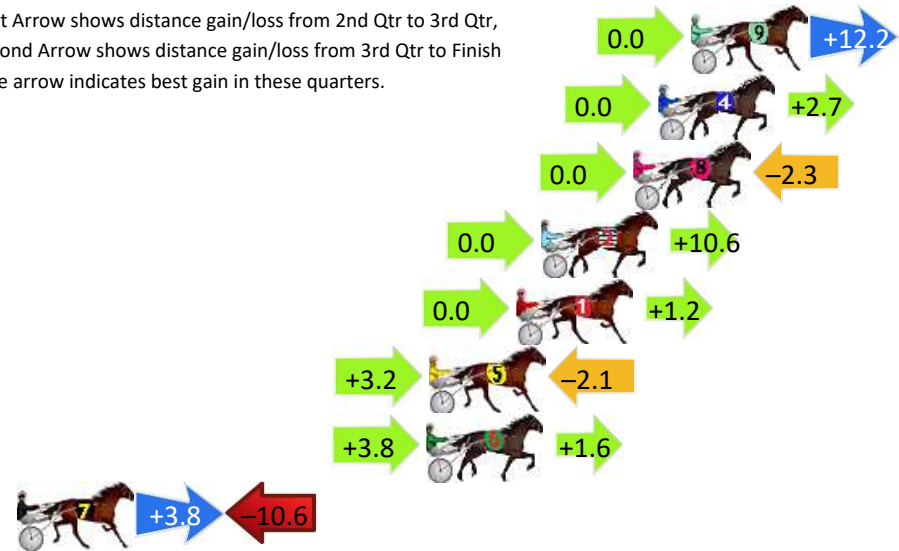

Finish Position and metres gained

First Arrow shows distance gain/loss from 2nd Qtr to 3rd Qtr, Second Arrow shows distance gain/loss from 3rd Qtr to Finish
Blue arrow indicates best gain in these quarters.

800

Visual positions in race at 2nd Quarter

400

Visual positions in race at 3rd Quarter

Bathurst Race 4 Distance 1730m

Wednesday, 17 April 2024

Gross Time: 2:04.50 MileRate: 1:55.80 LeadTime: 8.30s First Qtr: 28.40s Second Qtr: 31.60s Third Qtr: 28.00s Fourth Qtr: 28.20s

DATA TABLE: 800 / 400 Posi's are position from leader and (how wide the horse was at that position)

No	Horse	Plc	Mar	800 Posi	400 Posi	Time	3rd Qtr	4th Qt
9	SOME CHEVRON	1	0.0m	12.2m (0)	12.2m (0)	2:04.50	28.00s	27.34s
4	KINGSTON SHANNON	2	1.3m	4.0m (0)	4.0m (0)	2:04.60	28.00s	28.01s
8	SPEED DIAL	3	2.3m	0.0m (0)	0.0m (0)	2:04.67	28.00s	28.36s
2	TERRYRAMA	4	6.0m	16.6m (0)	16.6m (0)	2:04.94	28.00s	27.46s
1	TAMANISHA TERROR	5	7.0m	8.2m (0)	8.2m (0)	2:05.02	28.00s	28.12s
5	SMOOTH OVERARM	6	10.5m	11.6m (1)	8.4m (1)	2:05.28	27.78s	28.35s
6	VAMOS	7	10.6m	16.0m (1)	12.2m (1)	2:05.29	27.73s	28.09s
7	DON ARTHUR	8	27.0m	20.2m (1)	16.4m (1)	2:06.50	27.73s	28.94s