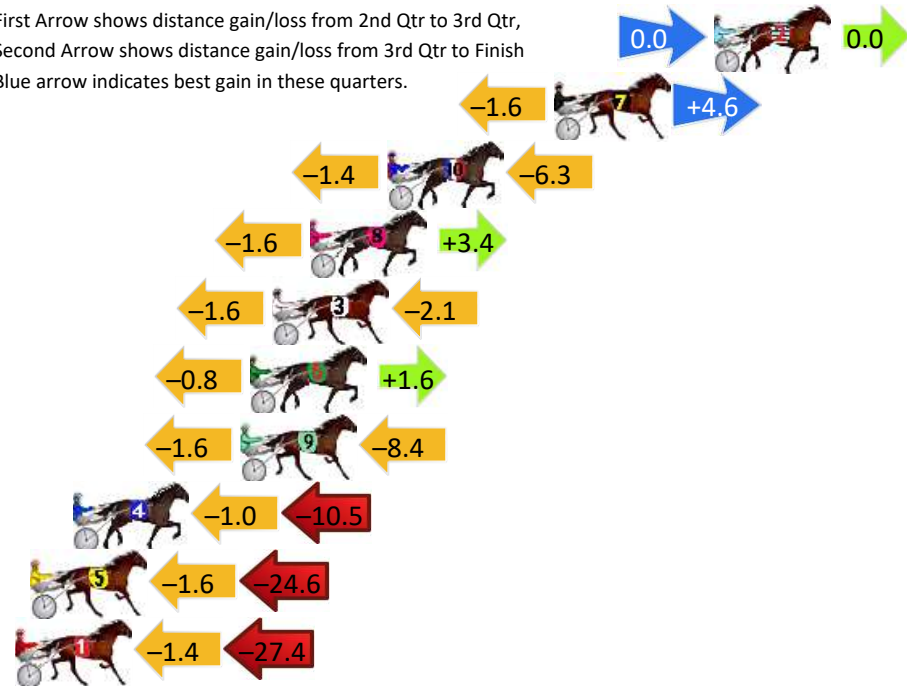

Finish Position and metres gained

First Arrow shows distance gain/loss from 2nd Qtr to 3rd Qtr, Second Arrow shows distance gain/loss from 3rd Qtr to Finish
Blue arrow indicates best gain in these quarters.

800

Visual positions in race at 2nd Quarter

400

Visual positions in race at 3rd Quarter

Bathurst Race 6 Distance 1730m

Wednesday, 17 April 2024

Gross Time: 2:04.50 MileRate: 1:55.80 LeadTime: 8.10s First Qtr: 28.20s Second Qtr: 30.40s Third Qtr: 28.40s Fourth Qtr: 29.40s

DATA TABLE: 800 / 400 Posi's are position from leader and (how wide the horse was at that position)

No	Horse	Plc	Mar	800 Posi	400 Posi	Time	3rd Qtr	4th Qt
2	MAMMALS HEART	1	0.0m	0.0m (0)	0.0m (0)	2:04.50	28.40s	29.40s
7	TAPAGANOOSH	2	6.4m	9.4m (1)	11.0m (2)	2:04.99	28.52s	29.06s
10	IMPULSIVE GEORGE	3	13.1m	5.4m (1)	6.8m (1)	2:05.51	28.49s	29.86s
8	LUCKY ZARA	4	16.2m	18.0m (1)	19.6m (1)	2:05.75	28.52s	29.15s
3	A MAJOR STARR	5	17.7m	14.0m (1)	15.6m (1)	2:05.86	28.51s	29.55s
6	NIKALONG MINT	6	18.6m	19.4m (0)	20.2m (0)	2:05.93	28.46s	29.28s
9	JILLIBY RHYTHM	7	19.0m	9.0m (0)	10.6m (0)	2:05.96	28.50s	30.01s
4	HAZZA IS WATCHING	8	25.7m	14.2m (0)	15.2m (0)	2:06.48	28.46s	30.17s
5	TAKE OUT	9	27.4m	1.2m (1)	2.8m (1)	2:06.61	28.48s	31.20s
1	JUDITH GWENDA	10	33.8m	5.0m (0)	6.4m (0)	2:07.11	28.47s	31.40s