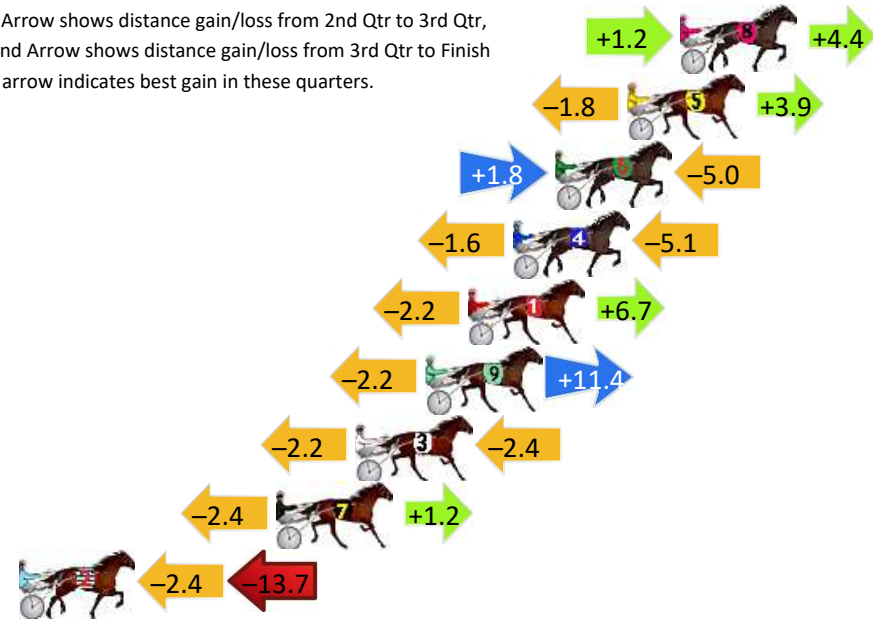

Finish Position and metres gained

First Arrow shows distance gain/loss from 2nd Qtr to 3rd Qtr, Second Arrow shows distance gain/loss from 3rd Qtr to Finish
Blue arrow indicates best gain in these quarters.

8
0
0

Visual positions in race at 2nd Quarter

4
0
0

Visual positions in race at 3rd Quarter

Bathurst Race 5 Distance 1730m

Wednesday, 17 April 2024

Gross Time: 2:02.20 MileRate: 1:53.70 LeadTime: 8.10s First Qtr: 28.70s Second Qtr: 29.00s Third Qtr: 27.50s Fourth Qtr: 28.90s

DATA TABLE: 800 / 400 Posi's are position from leader and (how wide the horse was at that position)

No	Horse	Plc	Mar	800 Posi	400 Posi	Time	3rd Qtr	4th Qt
8	THERESA LOVE	1	0.0m	5.6m (1)	4.4m (1)	2:02.20	27.42s	28.58s
5	RICKOSHAY	2	2.1m	4.2m (0)	6.0m (0)	2:02.36	27.63s	28.62s
6	PAS DE CHEVAL	3	5.0m	1.8m (1)	0.0m (1)	2:02.58	27.37s	29.26s
4	WORKS FOR ME	4	6.7m	0.0m (0)	1.6m (0)	2:02.71	27.60s	29.27s
1	JUNGLE BABY	5	8.5m	13.0m (0)	15.2m (0)	2:02.84	27.67s	28.42s
9	CASSIUS DECK	6	10.2m	19.4m (1)	21.6m (1)	2:02.97	27.67s	28.08s
3	MAN MOUNTAIN	7	13.0m	8.4m (0)	10.6m (0)	2:03.19	27.65s	29.07s
7	MIGHTY JOE	8	16.2m	15.0m (1)	17.4m (1)	2:03.43	27.67s	28.81s
2	COURT ON THE EDGE	9	26.5m	10.4m (1)	12.8m (1)	2:04.21	27.64s	29.88s