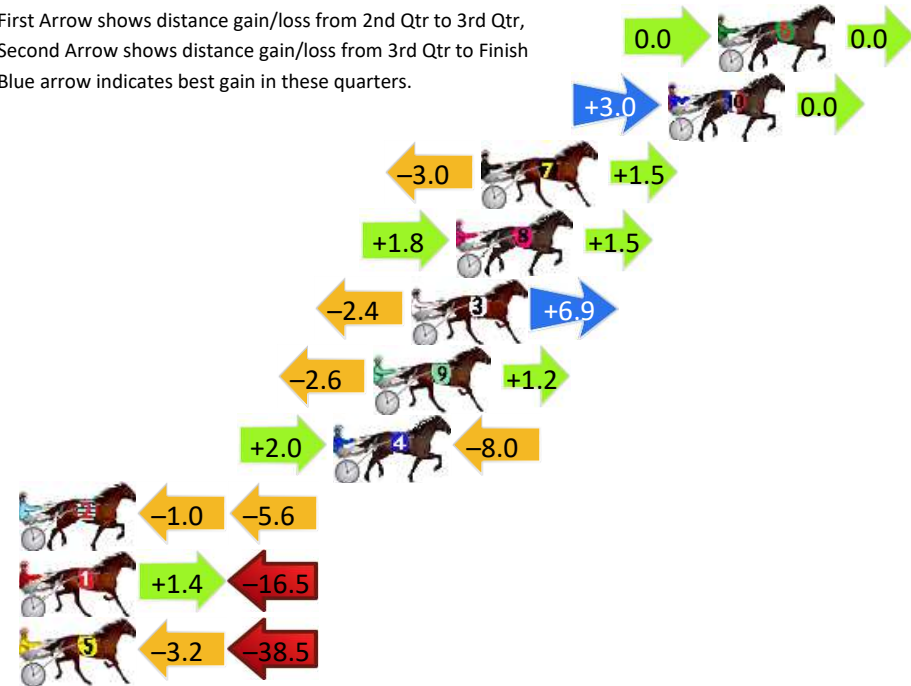

Finish Position and metres gained

First Arrow shows distance gain/loss from 2nd Qtr to 3rd Qtr, Second Arrow shows distance gain/loss from 3rd Qtr to Finish
Blue arrow indicates best gain in these quarters.

Bathurst Race 3 Distance 1730m

Wednesday, 17 April 2024

Gross Time: 2:04.90 MileRate: 1:56.20 LeadTime: 8.00s First Qtr: 29.40s Second Qtr: 31.20s Third Qtr: 27.90s Fourth Qtr: 28.40s

DATA TABLE: 800 / 400 Posi's are position from leader and (how wide the horse was at that position)

No	Horse	Plc	Mar	800 Posi	400 Posi	Time	3rd Qtr	4th Qt
6	SPORTY MARY	1	0.0m	0.0m (0)	0.0m (0)	2:04.90	27.90s	28.40s
10	MERAKI	2	2.0m	5.0m (1)	2.0m (1)	2:05.05	27.69s	28.40s
7	OURSWEETPOG	3	9.5m	8.0m (0)	11.0m (0)	2:05.61	28.11s	28.29s
8	THE ROGUE I AM	4	10.5m	13.8m (1)	12.0m (1)	2:05.68	27.77s	28.29s
3	BETTING STAR	5	12.3m	16.8m (0)	19.2m (0)	2:05.82	28.07s	27.91s
9	TULHURST DANCER	6	13.8m	12.4m (0)	15.0m (0)	2:05.93	28.08s	28.32s
4	ROCKINDOWNUNDE R	7	15.4m	9.4m (1)	7.4m (1)	2:06.05	27.76s	28.96s
2	MENDOZA LASS	8	28.8m	22.2m (0)	23.2m (0)	2:07.05	27.97s	28.80s
1	HALL CASH	9	33.1m	18.0m (1)	16.6m (1)	2:07.37	27.79s	29.56s
5	KISSED BY A ROSE	10	45.7m	4.0m (0)	7.2m (0)	2:08.31	28.10s	31.12s