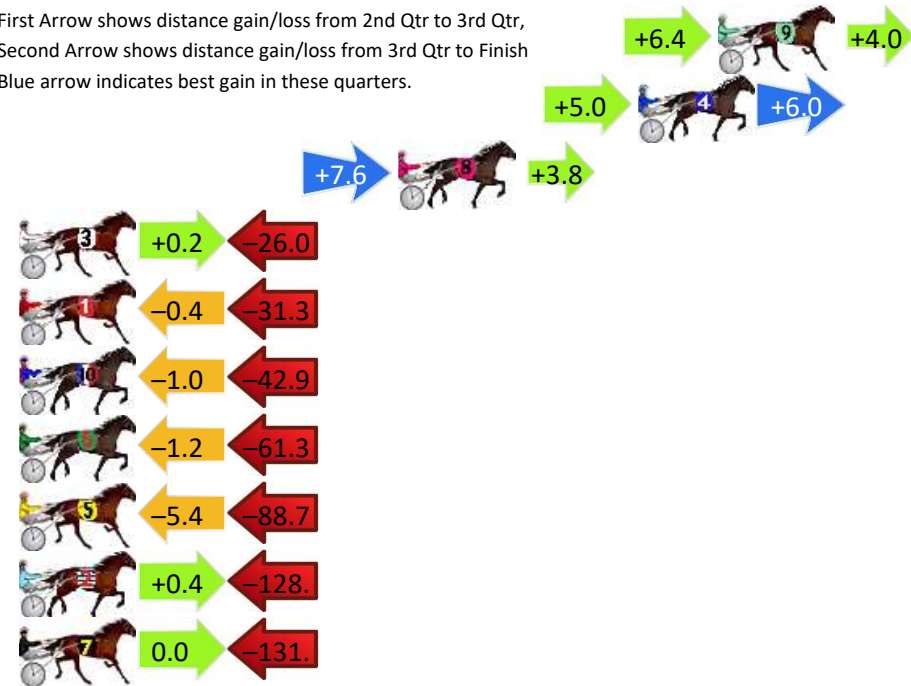

Bathurst Race 7 Distance 1730m

Wednesday, 17 April 2024

Gross Time: 2:03.40 MileRate: 1:54.80 LeadTime: 8.10s First Qtr: 28.70s Second Qtr: 29.50s Third Qtr: 28.90s Fourth Qtr: 28.20s

DATA TABLE: 800 / 400 Posi's are position from leader and (how wide the horse was at that position)

No	Horse	Plc	Mar	800 Posi	400 Posi	Time	3rd Qtr	4th Qt
9	IDEAL TIMING	1	0.0m	10.4m (1)	4.0m (2)	2:03.40	28.44s	27.92s
4	HOOKED ON WINNING	2	3.2m	14.2m (1)	9.2m (2)	2:03.64	28.54s	27.78s
8	BLAZIN CHIMES	3	12.8m	24.2m (1)	16.6m (2)	2:04.35	28.36s	27.93s
3	KNOW THE SCORE	4	39.8m	14.0m (0)	13.8m (1)	2:06.35	28.91s	30.02s
1	FIFTY THREE STARS	5	41.3m	9.6m (0)	10.0m (0)	2:06.46	28.96s	30.39s
10	MACS A DUDE	6	50.3m	6.4m (1)	7.4m (1)	2:07.13	29.01s	31.21s
6	DREAM MELODY	7	67.1m	4.6m (0)	5.8m (0)	2:08.37	29.04s	32.50s
5	RIWAKA ROCK	8	113.9m	19.8m (0)	25.2m (0)	2:11.84	29.36s	34.42s
2	HALL MOST AN ANGEL	9	130.7m	2.2m (1)	1.8m (1)	2:13.09	28.98s	37.24s
7	STYLISH LAZARUS	10	131.2m	0.0m (0)	0.0m (0)	2:13.12	29.01s	37.40s

Finish Position and metres gained

First Arrow shows distance gain/loss from 2nd Qtr to 3rd Qtr, Second Arrow shows distance gain/loss from 3rd Qtr to Finish. Blue arrow indicates best gain in these quarters.