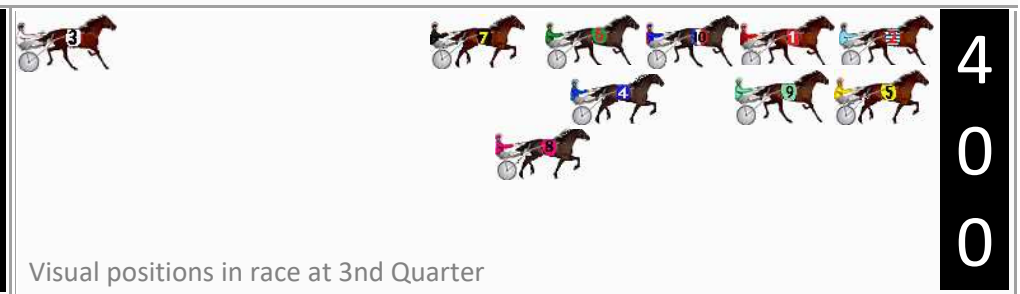

Finish Position and metres gained

First Arrow shows distance gain/loss from 2nd Qtr to 3rd Qtr,
Second Arrow shows distance gain/loss from 3rd Qtr to Finish
Blue arrow indicates best gain in these quarters.