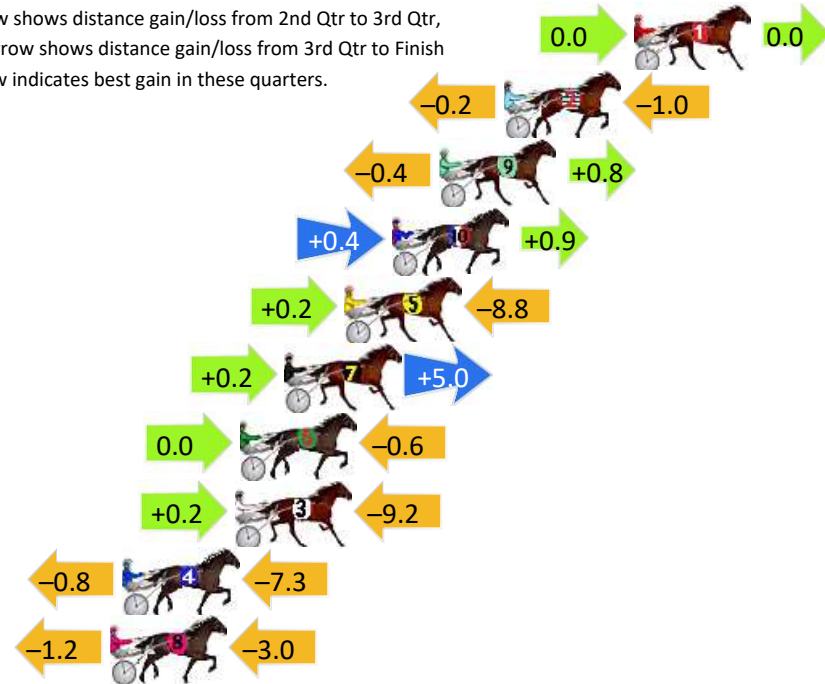

Bathurst Race 1 Distance 1730m

Wednesday, 17 April 2024

Gross Time: 2:05.40 MileRate: 1:56.60 LeadTime: 8.50s First Qtr: 29.30s Second Qtr: 31.00s Third Qtr: 28.30s Fourth Qtr: 28.30s

DATA TABLE: 800 / 400 Posi's are position from leader and (how wide the horse was at that position)

Finish Position and metres gained

First Arrow shows distance gain/loss from 2nd Qtr to 3rd Qtr,
Second Arrow shows distance gain/loss from 3rd Qtr to Finish
Blue arrow indicates best gain in these quarters.