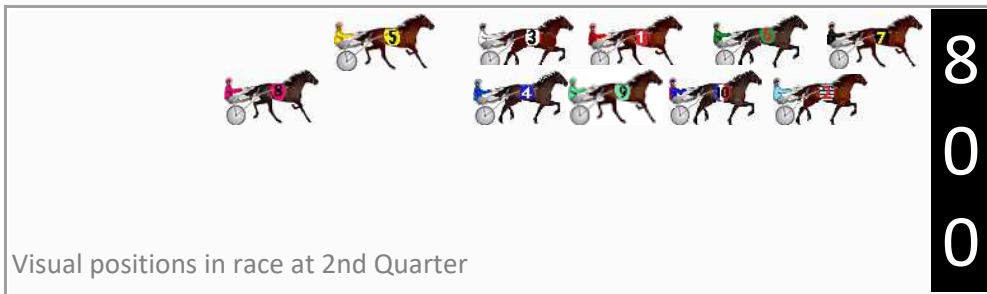

Bathurst Race 7 Distance 1730m

Wednesday, 17 April 2024

Gross Time: 2:03.40 MileRate: 1:54.80 LeadTime: 8.10s First Qtr: 28.70s Second Qtr: 29.50s Third Qtr: 28.90s Fourth Qtr: 28.20s

DATA TABLE: 800 / 400 Posi's are position from leader and (how wide the horse was at that position)

No	Horse	Plc	Mar	800 Posi	400 Posi	Time	3rd Qtr	4th Qt
9	IDEAL TIMING	1	0.0m	10.4m (1)	4.0m (2)	2:03.40	28.44s	27.92s
4	HOOKED ON WINNING	2	3.2m	14.2m (1)	9.2m (2)	2:03.64	28.54s	27.78s
8	BLAZIN CHIMES	3	12.8m	24.2m (1)	16.6m (2)	2:04.35	28.36s	27.93s
3	KNOW THE SCORE	4	39.8m	14.0m (0)	13.8m (1)	2:06.35	28.91s	30.02s
1	FIFTY THREE STARS	5	41.3m	9.6m (0)	10.0m (0)	2:06.46	28.96s	30.39s
10	MACS A DUDE	6	50.3m	6.4m (1)	7.4m (1)	2:07.13	29.01s	31.21s
6	DREAM MELODY	7	67.1m	4.6m (0)	5.8m (0)	2:08.37	29.04s	32.50s
5	RIWAKA ROCK	8	113.9m	19.8m (0)	25.2m (0)	2:11.84	29.36s	34.42s
2	HALL MOST AN ANGEL	9	130.7m	2.2m (1)	1.8m (1)	2:13.09	28.98s	37.24s
7	STYLISH LAZARUS	10	131.2m	0.0m (0)	0.0m (0)	2:13.12	29.01s	37.40s

Finish Position and metres gained

First Arrow shows distance gain/loss from 2nd Qtr to 3rd Qtr, Second Arrow shows distance gain/loss from 3rd Qtr to Finish. Blue arrow indicates best gain in these quarters.