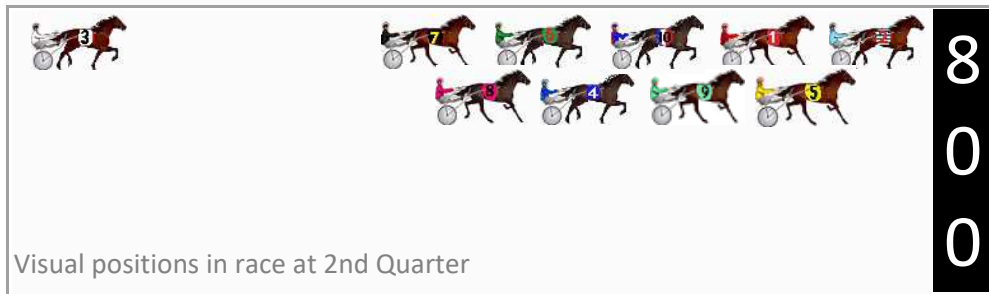

Finish Position and metres gained

First Arrow shows distance gain/loss from 2nd Qtr to 3rd Qtr,
Second Arrow shows distance gain/loss from 3rd Qtr to Finish
Blue arrow indicates best gain in these quarters.

800

Visual positions in race at 2nd Quarter

400

Visual positions in race at 3rd Quarter

Bathurst Race 2 Distance 1730m

Wednesday, 17 April 2024

Gross Time: 2:03.20 MileRate: 1:54.60 LeadTime: 8.20s First Qtr: 27.40s Second Qtr: 29.00s Third Qtr: 29.10s Fourth Qtr: 29.50s