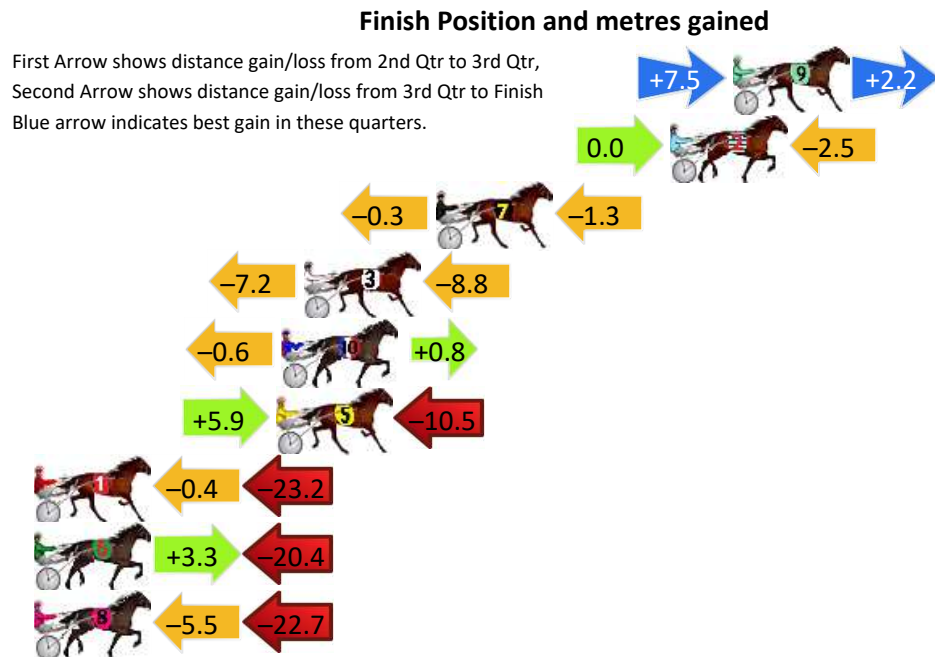

Finish Position and metres gained

First Arrow shows distance gain/loss from 2nd Qtr to 3rd Qtr, Second Arrow shows distance gain/loss from 3rd Qtr to Finish
Blue arrow indicates best gain in these quarters.

800

Visual positions in race at 2nd Quarter

400

Visual positions in race at 3rd Quarter

Penrith Race 2 Distance 1720m

Thursday, 18 April 2024

Gross Time: 2:03.20 MileRate: 1:55.30 LeadTime: 7.70s First Qtr: 29.50s Second Qtr: 28.20s Third Qtr: 28.70s Fourth Qtr: 29.10s

DATA TABLE: 800 / 400 Posi's are position from leader and (how wide the horse was at that position)

NoHorse	Plc	Mar	800 Posi	400 Posi	Time	3rd Qtr	4th Qt
9 SETTEBELLO	1	0.0m	9.7m (1)	2.2m (1)	2:03.20	28.18s	28.94s
2 MITCHELLS RUN	2	2.5m	0.0m (0)	0.0m (0)	2:03.39	28.70s	29.29s
7 SALERO	3	11.9m	10.3m (0)	10.6m (0)	2:04.11	28.74s	29.25s
3 IDEAL REDEMPTION	4	17.2m	1.2m (1)	8.4m (1)	2:04.51	29.22s	29.81s
10 SEASTORIE	5	18.1m	18.3m (0)	18.9m (1)	2:04.58	28.78s	29.12s
5 BARA DAMON	6	18.3m	13.7m (1)	7.8m (2)	2:04.60	28.30s	29.94s
1 JUST HOME GROWN	7	29.9m	6.3m (0)	6.7m (0)	2:05.48	28.74s	30.90s
6 THE BEST OF YOU	8	35.4m	18.3m (1)	15.0m (1)	2:05.90	28.50s	30.72s
8 SURE ABOUT THAT	9	42.5m	14.3m (0)	19.8m (0)	2:06.44	29.12s	30.92s