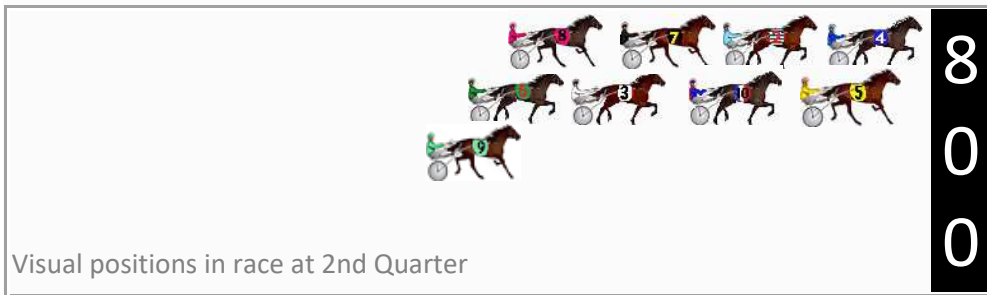

Visual positions in race at 3rd Quarter

Penrith Race 8 Distance 2125m

Thursday, 18 April 2024

Gross Time: 2:37.40 MileRate: 1:59.20 LeadTime: 37.80s First Qtr: 30.60s Second Qtr: 30.00s Third Qtr: 29.00s Fourth Qtr: 30.00s

DATA TABLE: 800 / 400 Posi's are position from leader and (how wide the horse was at that position)

No	Horse	Plc	Mar	800 Posi	400 Posi	Time	3rd Qtr	4th Qt
2	GREY CADILLAC	1	0.0m	4.2m (0)	3.6m (1)	2:37.40	28.96s	29.74s
6	TIMELY SOVEREIGN	2	0.2m	14.4m (1)	12.6m (3)	2:37.42	28.88s	29.10s
4	ULTIMATE AD	3	1.1m	0.0m (0)	0.0m (0)	2:37.49	29.00s	30.09s
10	BEAU STEELE	4	1.8m	5.6m (1)	2.2m (2)	2:37.54	28.76s	29.98s
7	HELLOFALASS	5	3.9m	8.3m (0)	6.6m (3)	2:37.71	28.88s	29.83s
8	SARGE	6	4.8m	12.8m (0)	10.4m (0)	2:37.78	28.84s	29.62s
3	DON KEE	7	6.1m	10.3m (1)	9.3m (4)	2:37.88	28.94s	29.80s
9	CLEMENTSORRELL	8	8.5m	16.1m (2)	15.3m (1)	2:38.07	28.96s	29.55s
5	THE GOLDEN CROSS	9	14.7m	1.1m (1)	6.0m (2)	2:38.56	29.36s	30.72s

Finish Position and metres gained

First Arrow shows distance gain/loss from 2nd Qtr to 3rd Qtr, Second Arrow shows distance gain/loss from 3rd Qtr to Finish
Blue arrow indicates best gain in these quarters.

Visual positions in race at 2nd Quarter