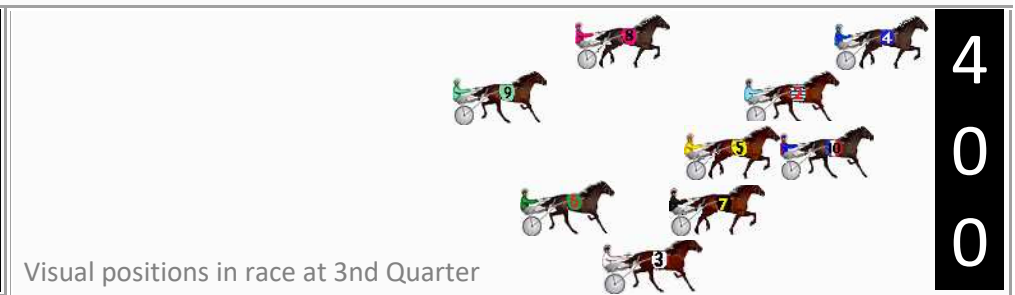

Visual positions in race at 3rd Quarter