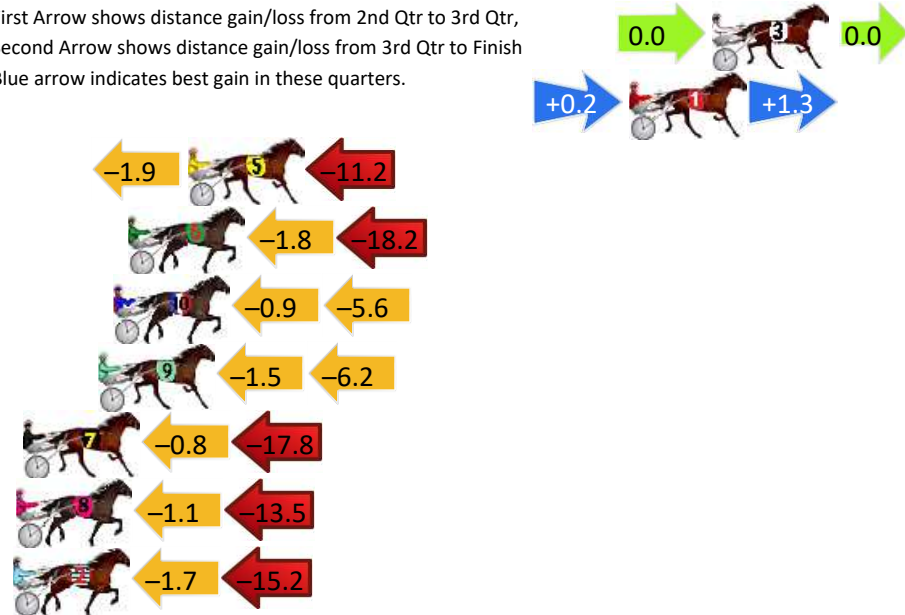

Finish Position and metres gained

First Arrow shows distance gain/loss from 2nd Qtr to 3rd Qtr, Second Arrow shows distance gain/loss from 3rd Qtr to Finish Blue arrow indicates best gain in these quarters.

800

Visual positions in race at 2nd Quarter

400

Visual positions in race at 3rd Quarter

Penrith Race 4 Distance 1720m

Thursday, 18 April 2024

Gross Time: 2:04.30 MileRate: 1:56.30 LeadTime: 7.50s First Qtr: 30.50s Second Qtr: 30.40s Third Qtr: 28.50s Fourth Qtr: 27.40s

DATA TABLE: 800 / 400 Posi's are position from leader and (how wide the horse was at that position)

No	Horse	Plc	Mar	800 Posi	400 Posi	Time	3rd Qtr	4th Qt
3	ALWAYS THUNDER	1	0.0m	0.0m (0)	0.0m (0)	2:04.30	28.50s	27.40s
1	BARTELLO	2	3.3m	4.8m (0)	4.6m (0)	2:04.54	28.48s	27.32s
5	YANKEE IDEAL	3	21.0m	7.9m (1)	9.8m (1)	2:05.81	28.62s	28.23s
6	PAINTMEAREASON	4	23.4m	3.4m (1)	5.2m (1)	2:05.99	28.62s	28.73s
10	KEILOR BABY SHARK	5	24.0m	17.5m (0)	18.4m (0)	2:06.03	28.54s	27.85s
9	FATHER BOB	6	24.6m	16.9m (1)	18.4m (1)	2:06.07	28.58s	27.89s
7	APACHE WHITESOX	7	27.6m	9.0m (0)	9.8m (0)	2:06.29	28.54s	28.71s
8	PALATINO	8	27.9m	13.3m (0)	14.4m (0)	2:06.31	28.56s	28.41s
2	PERCY BAILEY	9	29.0m	12.1m (1)	13.8m (1)	2:06.39	28.60s	28.53s