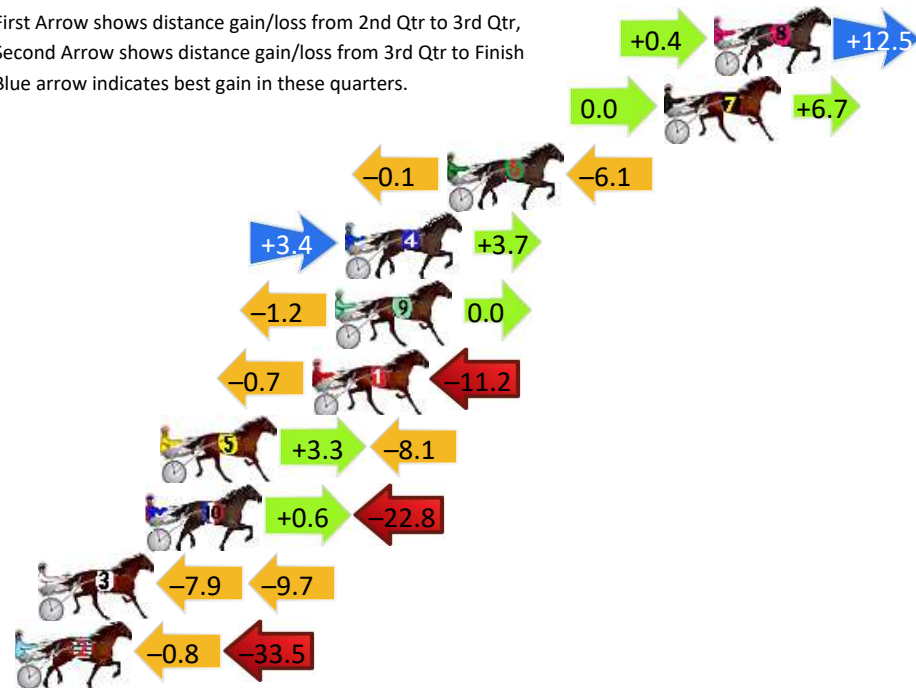

Finish Position and metres gained

First Arrow shows distance gain/loss from 2nd Qtr to 3rd Qtr, Second Arrow shows distance gain/loss from 3rd Qtr to Finish Blue arrow indicates best gain in these quarters.

8
0
0

Visual positions in race at 2nd Quarter

4
0
0

Visual positions in race at 3rd Quarter

Penrith Race 6 Distance 2125m

Thursday, 18 April 2024

Gross Time: 2:37.50 MileRate: 1:59.30 LeadTime: 39.30s First Qtr: 30.30s Second Qtr: 28.70s Third Qtr: 28.90s Fourth Qtr: 30.30s

DATA TABLE: 800 / 400 Posi's are position from leader and (how wide the horse was at that position)

No	Horse	Plc	Mar	800 Posi	400 Posi	Time	3rd Qtr	4th Qt
8	OUR TEMPO	1	0.0m	12.9m (0)	12.5m (1)	2:37.50	28.90s	29.38s
7	BELL RIVERKID	2	2.0m	8.7m (0)	8.7m (1)	2:37.66	28.92s	29.82s
6	CAPITALLEE	3	10.7m	4.5m (1)	4.6m (1)	2:38.35	28.92s	30.81s
4	RIP JACKSON	4	14.8m	21.9m (0)	18.5m (0)	2:38.67	28.70s	30.11s
9	MIZZZ ADELE	5	15.2m	14.0m (1)	15.2m (2)	2:38.71	29.02s	30.39s
1	YEAH SOPHIE	6	16.1m	4.2m (0)	4.9m (0)	2:38.78	28.96s	31.22s
5	OURSURFINSAFARI	7	22.2m	17.4m (0)	14.1m (0)	2:39.26	28.70s	31.02s
10	A LOT OF LUVIN	8	22.8m	0.6m (1)	0.0m (1)	2:39.31	28.86s	32.11s
3	MY TWO EVES	9	27.1m	9.5m (1)	17.4m (1)	2:39.65	29.50s	31.17s
2	MERRYWOOD TONY	10	34.3m	0.0m (0)	0.8m (0)	2:40.22	28.96s	32.96s