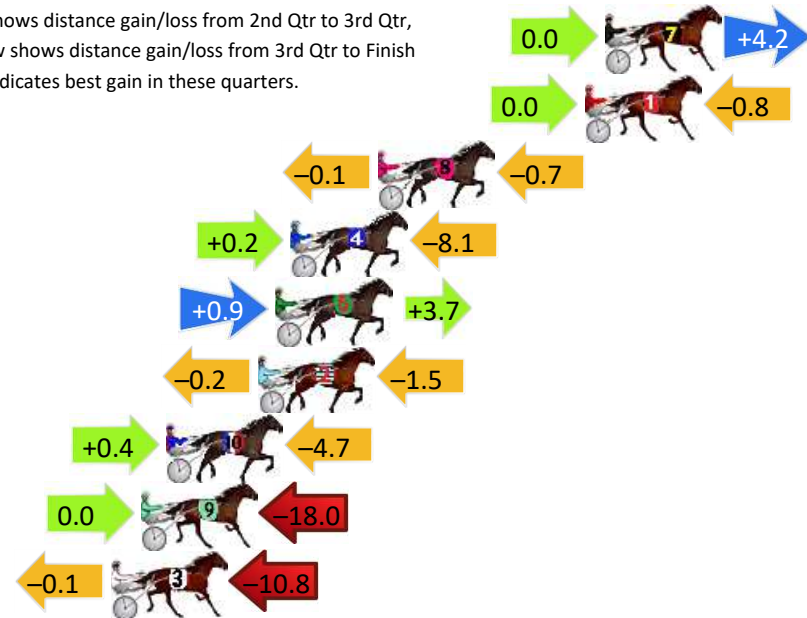

DATA TABLE: 800 / 400 Posi's are position from leader and (how wide the horse was at that position)

NoHorse	Plc	Mar	800 Posi	400 Posi	Time	3rd Qtr	4th Qt
9 SETTEBELLO	1	0.0m	9.7m (1)	2.2m (1)	2:03.20	28.18s	28.94s
2 MITCHELLS RUN	2	2.5m	0.0m (0)	0.0m (0)	2:03.39	28.70s	29.29s
7 SALERO	3	11.9m	10.3m (0)	10.6m (0)	2:04.11	28.74s	29.25s
3 IDEAL REDEMPTION	4	17.2m	1.2m (1)	8.4m (1)	2:04.51	29.22s	29.81s
10 SEASTORIE	5	18.1m	18.3m (0)	18.9m (1)	2:04.58	28.78s	29.12s
5 BARA DAMON	6	18.3m	13.7m (1)	7.8m (2)	2:04.60	28.30s	29.94s
1 JUST HOME GROWN	7	29.9m	6.3m (0)	6.7m (0)	2:05.48	28.74s	30.90s
6 THE BEST OF YOU	8	35.4m	18.3m (1)	15.0m (1)	2:05.90	28.50s	30.72s
8 SURE ABOUT THAT	9	42.5m	14.3m (0)	19.8m (0)	2:06.44	29.12s	30.92s

800

Visual positions in race at 2nd Quarter

400

Visual positions in race at 3rd Quarter

Penrith Race 3 Distance 2125m

Thursday, 18 April 2024

Gross Time: 2:39.10 MileRate: 2:00.50 LeadTime: 40.60s First Qtr: 31.10s Second Qtr: 30.20s Third Qtr: 29.00s Fourth Qtr: 28.20s

DATA TABLE: 800 / 400 Posi's are position from leader and (how wide the horse was at that position)

No	Horse	Plc	Mar	800 Posi	400 Posi	Time	3rd Qtr	4th Qt
7	OURTREACHEROUS REIGN	1	0.0m	4.2m (0)	4.2m (0)	2:39.10	29.00s	27.90s
1	MADAZALWAYS	2	0.8m	0.0m (0)	0.0m (0)	2:39.16	29.00s	28.26s
8	DAN FERNANDO	3	9.1m	8.3m (0)	8.4m (0)	2:39.77	29.00s	28.27s
4	BARA RILEY	4	12.6m	4.7m (1)	4.5m (1)	2:40.03	28.98s	28.81s
6	RADIANT AMBER	5	13.2m	17.8m (1)	16.9m (1)	2:40.08	28.92s	27.98s
2	OUR REDEMPTION	6	13.9m	12.2m (0)	12.4m (0)	2:40.13	29.00s	28.35s
10	OURSOUTHERNSTAR	7	17.6m	13.3m (1)	12.9m (1)	2:40.40	28.96s	28.58s
9	LOORRIM CREEK	8	18.6m	0.6m (1)	0.6m (1)	2:40.48	29.00s	29.54s
3	SILENT REACTION	9	19.8m	8.9m (1)	9.0m (1)	2:40.57	29.00s	29.03s

Finish Position and metres gained

First Arrow shows distance gain/loss from 2nd Qtr to 3rd Qtr, Second Arrow shows distance gain/loss from 3rd Qtr to Finish Blue arrow indicates best gain in these quarters.