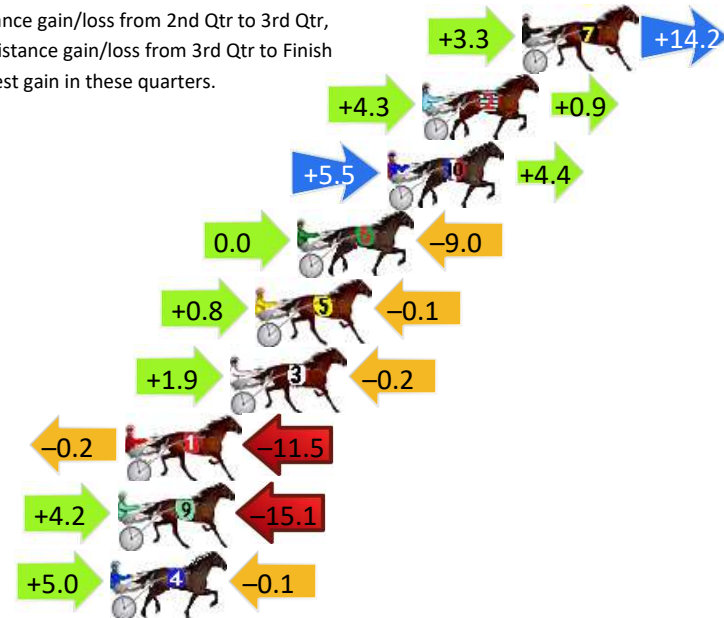

Finish Position and metres gained

First Arrow shows distance gain/loss from 2nd Qtr to 3rd Qtr, Second Arrow shows distance gain/loss from 3rd Qtr to Finish
Blue arrow indicates best gain in these quarters.

800

Visual positions in race at 2nd Quarter

400

Visual positions in race at 3rd Quarter

Penrith Race 7 Distance 2125m

Thursday, 18 April 2024

Gross Time: 2:38.90 MileRate: 2:00.30 LeadTime: 37.40s First Qtr: 31.80s Second Qtr: 30.70s Third Qtr: 28.90s Fourth Qtr: 30.10s

DATA TABLE: 800 / 400 Posi's are position from leader and (how wide the horse was at that position)

No	Horse	Plc	Mar	800 Posi	400 Posi	Time	3rd Qtr	4th Qt
7	TOMMYS LUCK	1	0.0m	17.5m (0)	14.2m (2)	2:38.90	28.68s	29.06s
2	MICKEYS BRIDE	2	4.0m	9.2m (0)	4.9m (1)	2:39.22	28.60s	30.06s
10	MAURLEN BOY	3	5.4m	15.3m (1)	9.8m (2)	2:39.33	28.52s	29.81s
6	NITRO DANNY	4	9.0m	0.0m (0)	0.0m (0)	2:39.61	28.90s	30.81s
5	WILLROBY	5	10.7m	11.4m (1)	10.6m (1)	2:39.74	28.86s	30.16s
3	ARTFUL BABE	6	11.7m	13.4m (0)	11.5m (0)	2:39.82	28.78s	30.18s
1	CLASSIC WATCH	7	15.9m	4.2m (0)	4.4m (0)	2:40.15	28.92s	31.03s
9	ROYAL VINCENT	8	16.2m	5.3m (1)	1.1m (1)	2:40.18	28.60s	31.30s
4	AQUILA CASTELLO	9	16.5m	21.4m (0)	16.4m (3)	2:40.20	28.56s	30.20s