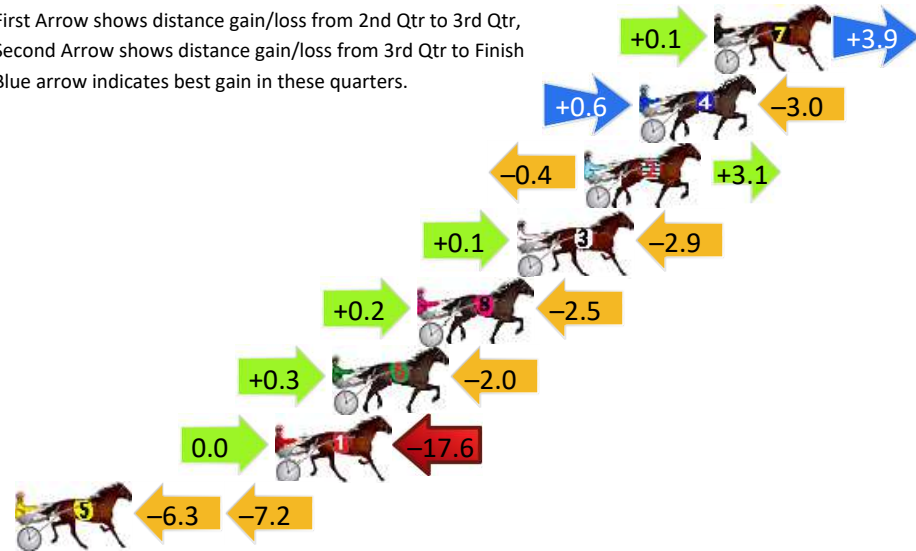

Finish Position and metres gained

First Arrow shows distance gain/loss from 2nd Qtr to 3rd Qtr, Second Arrow shows distance gain/loss from 3rd Qtr to Finish
Blue arrow indicates best gain in these quarters.

800

Visual positions in race at 2nd Quarter

400

Visual positions in race at 3rd Quarter

Penrith Race 5 Distance 1720m

Thursday, 18 April 2024

Gross Time: 2:04.00 MileRate: 1:56.00 LeadTime: 7.50s First Qtr: 29.20s Second Qtr: 29.20s Third Qtr: 28.40s Fourth Qtr: 29.70s

DATA TABLE: 800 / 400 Posi's are position from leader and (how wide the horse was at that position)

No	Horse	Plc	Mar	800 Posi	400 Posi	Time	3rd Qtr	4th Qt
7	BIG BLACK DIAMOND	1	0.0m	4.0m (0)	3.9m (1)	2:04.00	28.40s	29.42s
4	MAJOR STATEMENT	2	3.0m	0.6m (1)	0.0m (1)	2:04.23	28.36s	29.93s
2	CHARLIES ACE	3	5.2m	7.9m (0)	8.3m (0)	2:04.40	28.44s	29.50s
3	BETTOR TO BE TRICKY	4	7.9m	5.1m (1)	5.0m (2)	2:04.61	28.40s	29.95s
8	HE BETTOR STEP ASIDE	5	11.9m	9.6m (1)	9.4m (2)	2:04.93	28.40s	29.95s
6	FEAR THE EAGLE	6	15.3m	13.6m (1)	13.3m (2)	2:05.19	28.40s	29.93s
1	DESIDERIO	7	17.6m	0.0m (0)	0.0m (0)	2:05.37	28.40s	31.07s
5	NO TIME LIKE NOW	8	31.6m	18.1m (1)	24.4m (1)	2:06.46	28.88s	30.40s