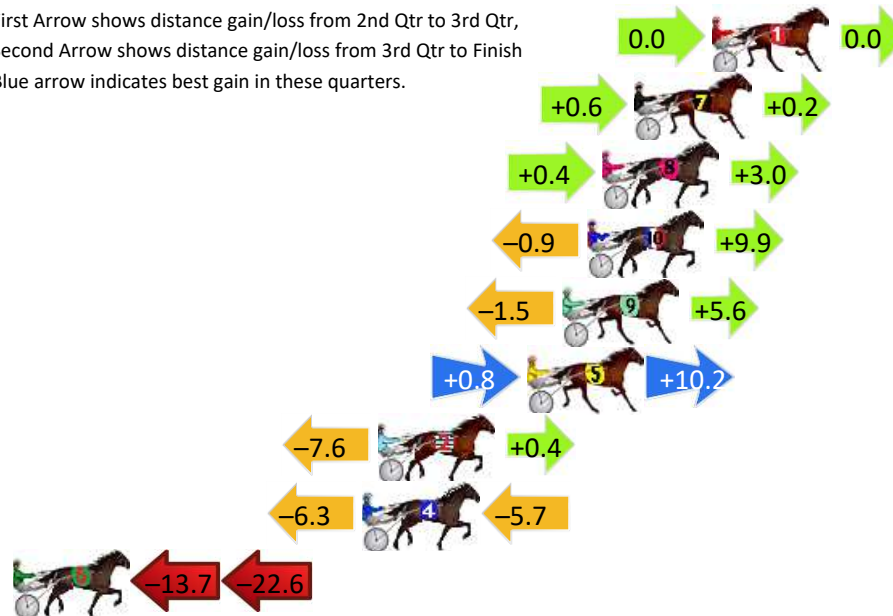

Penrith Race 1 Distance 1720m

Thursday, 18 April 2024

Gross Time: 2:02.80 MileRate: 1:54.90 LeadTime: 7.40s First Qtr: 28.20s Second Qtr: 28.80s Third Qtr: 29.10s Fourth Qtr: 29.30s

DATA TABLE: 800 / 400 Posi's are position from leader and (how wide the horse was at that position)

No	Horse	Plc	Mar	800 Posi	400 Posi	Time	3rd Qtr	4th Qt
1	DILETTO	1	0.0m	0.0m (0)	0.0m (0)	2:02.80	29.10s	29.30s
7	CROWN MOJO	2	3.1m	3.9m (0)	3.3m (1)	2:03.04	29.06s	29.30s
8	CEE OH DEE	3	4.4m	7.8m (0)	7.4m (0)	2:03.14	29.08s	29.10s
10	YOUTAKEMYBREATH AWAY	4	5.0m	14.0m (1)	14.9m (3)	2:03.18	29.18s	28.60s
9	THE TIGER ARMY	5	6.0m	10.1m (1)	11.6m (0)	2:03.26	29.22s	28.92s
5	STELLINA	6	7.4m	18.4m (0)	17.6m (0)	2:03.37	29.06s	28.59s
2	REIGN MAKER	7	13.4m	6.2m (1)	13.8m (1)	2:03.83	29.66s	29.33s
4	THE POOBAH	8	14.0m	2.0m (1)	8.3m (1)	2:03.88	29.56s	29.78s
6	ROCKSIE ROCK	9	39.7m	3.4m (2)	17.1m (2)	2:05.85	30.10s	31.11s

Finish Position and metres gained

First Arrow shows distance gain/loss from 2nd Qtr to 3rd Qtr, Second Arrow shows distance gain/loss from 3rd Qtr to Finish
Blue arrow indicates best gain in these quarters.