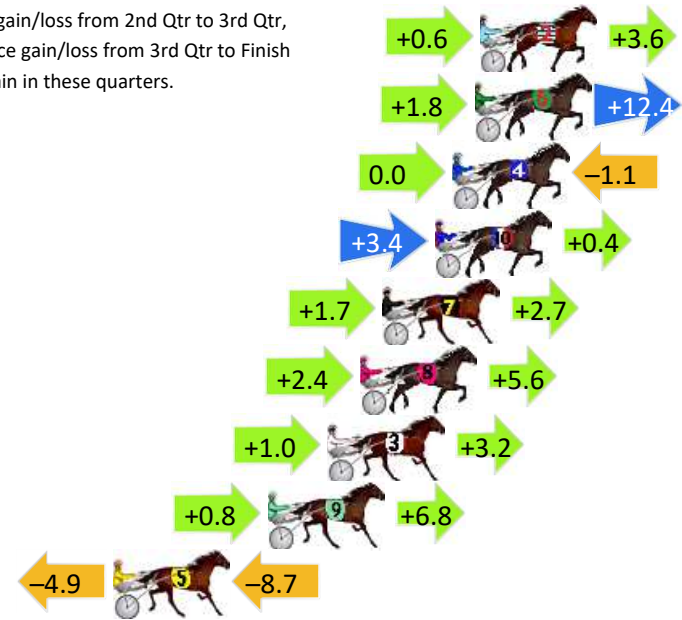

Penrith Race 8 Distance 2125m

Thursday, 18 April 2024

Gross Time: 2:37.40 MileRate: 1:59.20 LeadTime: 37.80s First Qtr: 30.60s Second Qtr: 30.00s Third Qtr: 29.00s Fourth Qtr: 30.00s

DATA TABLE: 800 / 400 Posi's are position from leader and (how wide the horse was at that position)

No	Horse	Plc	Mar	800 Posi	400 Posi	Time	3rd Qtr	4th Qt
2	GREY CADILLAC	1	0.0m	4.2m (0)	3.6m (1)	2:37.40	28.96s	29.74s
6	TIMELY SOVEREIGN	2	0.2m	14.4m (1)	12.6m (3)	2:37.42	28.88s	29.10s
4	ULTIMATE AD	3	1.1m	0.0m (0)	0.0m (0)	2:37.49	29.00s	30.09s
10	BEAU STEELE	4	1.8m	5.6m (1)	2.2m (2)	2:37.54	28.76s	29.98s
7	HELLOFALASS	5	3.9m	8.3m (0)	6.6m (3)	2:37.71	28.88s	29.83s
8	SARGE	6	4.8m	12.8m (0)	10.4m (0)	2:37.78	28.84s	29.62s
3	DON KEE	7	6.1m	10.3m (1)	9.3m (4)	2:37.88	28.94s	29.80s
9	CLEMENTSORRELL	8	8.5m	16.1m (2)	15.3m (1)	2:38.07	28.96s	29.55s
5	THE GOLDEN CROSS	9	14.7m	1.1m (1)	6.0m (2)	2:38.56	29.36s	30.72s

Finish Position and metres gained

First Arrow shows distance gain/loss from 2nd Qtr to 3rd Qtr, Second Arrow shows distance gain/loss from 3rd Qtr to Finish
Blue arrow indicates best gain in these quarters.

Visual positions in race at 2nd Quarter