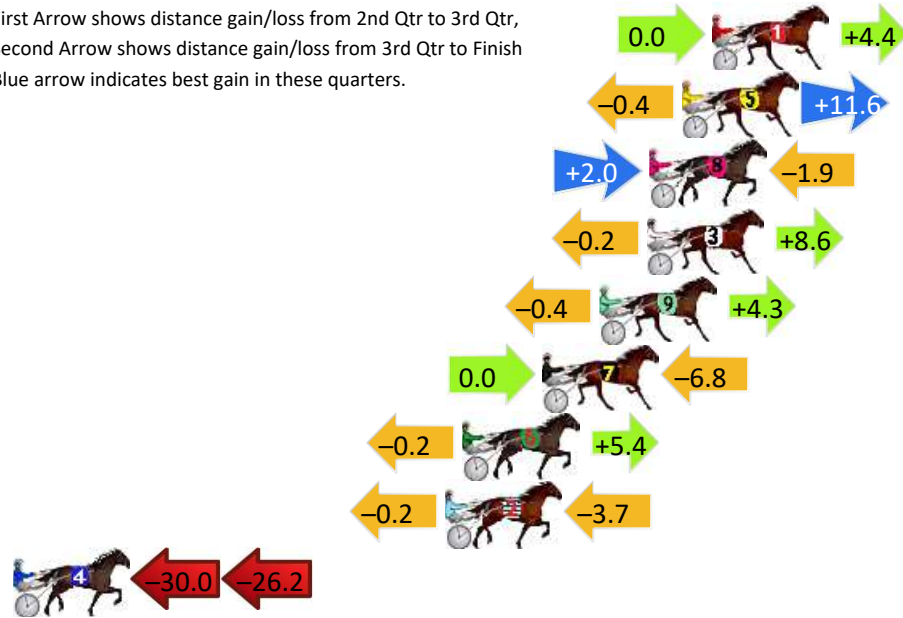

DATA TABLE: 800 / 400 Posi's are position from leader and (how wide the horse was at that position)

No	Horse	Plc	Mar	800 Posi	400 Posi	Time	3rd Qtr	4th Qt
4	GLENFRANKIE	1	0.0m	5.6m (1)	4.6m (2)	1:57.00	29.03s	29.66s
1	FEELING LUCKY	2	6.2m	8.2m (0)	7.6m (0)	1:57.49	29.06s	29.90s
3	HAPPY AS	3	7.3m	3.8m (0)	3.8m (0)	1:57.57	29.10s	30.26s
7	MACH CHARM	4	9.1m	13.2m (1)	13.0m (1)	1:57.72	29.09s	29.71s
6	ROBYN TAYLOR	5	10.4m	9.6m (1)	9.0m (1)	1:57.82	29.05s	30.10s
9	BREXITT	6	12.7m	12.4m (0)	12.4m (0)	1:58.00	29.10s	30.02s
5	STELLAS DELIGHT	7	20.7m	1.4m (1)	1.0m (1)	1:58.63	29.05s	31.47s
2	SUNDAY SESH	8	32.4m	0.0m (0)	0.0m (0)	1:59.55	29.06s	32.42s
8	SULTAN FELLA	9	38.0m	16.8m (1)	17.4m (1)	1:59.99	29.12s	31.54s

DATA TABLE: 800 / 400 Posi's are position from leader and (how wide the horse was at that position)

No	Horse	Plc	Mar	800 Posi	400 Posi	Time	3rd Qtr	4th Qt
1	TAFI MOVE	1	0.0m	4.4m (0)	4.4m (0)	1:57.70	29.10s	29.47s
5	DOUBLE LINES	2	1.2m	12.4m (0)	12.8m (0)	1:57.79	29.14s	28.94s
8	HOLD BACK THE RIVER	3	2.5m	2.6m (1)	0.6m (1)	1:57.90	28.95s	29.94s
3	HASLER	4	2.6m	11.0m (1)	11.2m (1)	1:57.90	29.12s	29.16s
9	NIGHTWATCH STAR	5	4.5m	8.4m (0)	8.8m (0)	1:58.05	29.13s	29.48s
7	LONGNWINDINGROAD	6	6.8m	0.0m (0)	0.0m (0)	1:58.23	29.09s	30.30s
6	EIFFEL FROM HEAVEN	7	10.0m	15.2m (1)	15.4m (1)	1:58.48	29.12s	29.40s
2	ROCKNROLL TONY	8	10.7m	6.8m (1)	7.0m (1)	1:58.54	29.11s	30.07s
4	MOONLIGHT CRUISER	9	236.2m	180.0m (0)	210.0m (0)	2:16.14	31.27s	31.74s

Finish Position and metres gained

First Arrow shows distance gain/loss from 2nd Qtr to 3rd Qtr, Second Arrow shows distance gain/loss from 3rd Qtr to Finish. Blue arrow indicates best gain in these quarters.