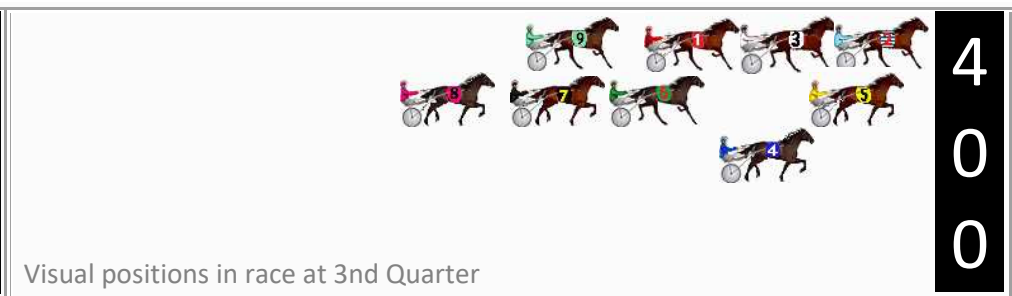

Newcastle Race 2 Distance 1609m

Monday, 17 June 2024

Gross Time: 1:57.00 MileRate: 1:57.00 LeadTime: 0.00s First Qtr: 26.50s Second Qtr: 31.40s Third Qtr: 29.10s Fourth Qtr: 30.00s

DATA TABLE: 800 / 400 Posi's are position from leader and (how wide the horse was at that position)

No	Horse	Plc	Mar	800 Posi	400 Posi	Time	3rd Qtr	4th Qt
4	GLENFRANKIE	1	0.0m	5.6m (1)	4.6m (2)	1:57.00	29.03s	29.66s
1	FEELING LUCKY	2	6.2m	8.2m (0)	7.6m (0)	1:57.49	29.06s	29.90s
3	HAPPY AS	3	7.3m	3.8m (0)	3.8m (0)	1:57.57	29.10s	30.26s
7	MACH CHARM	4	9.1m	13.2m (1)	13.0m (1)	1:57.72	29.09s	29.71s
6	ROBYN TAYLOR	5	10.4m	9.6m (1)	9.0m (1)	1:57.82	29.05s	30.10s
9	BREXITT	6	12.7m	12.4m (0)	12.4m (0)	1:58.00	29.10s	30.02s
5	STELLAS DELIGHT	7	20.7m	1.4m (1)	1.0m (1)	1:58.63	29.05s	31.47s
2	SUNDAY SESH	8	32.4m	0.0m (0)	0.0m (0)	1:59.55	29.06s	32.42s
8	SULTAN FELLA	9	38.0m	16.8m (1)	17.4m (1)	1:59.99	29.12s	31.54s

Finish Position and metres gained