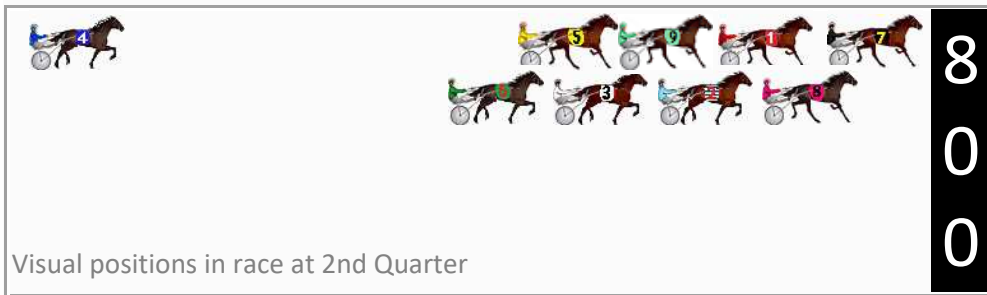

DATA TABLE: 800 / 400 Posi's are position from leader and (how wide the horse was at that position)

No	Horse	Plc	Mar	800 Posi	400 Posi	Time	3rd Qtr	4th Qt
4	GLENFRANKIE	1	0.0m	5.6m (1)	4.6m (2)	1:57.00	29.03s	29.66s
1	FEELING LUCKY	2	6.2m	8.2m (0)	7.6m (0)	1:57.49	29.06s	29.90s
3	HAPPY AS	3	7.3m	3.8m (0)	3.8m (0)	1:57.57	29.10s	30.26s
7	MACH CHARM	4	9.1m	13.2m (1)	13.0m (1)	1:57.72	29.09s	29.71s
6	ROBYN TAYLOR	5	10.4m	9.6m (1)	9.0m (1)	1:57.82	29.05s	30.10s
9	BREXITT	6	12.7m	12.4m (0)	12.4m (0)	1:58.00	29.10s	30.02s
5	STELLAS DELIGHT	7	20.7m	1.4m (1)	1.0m (1)	1:58.63	29.05s	31.47s
2	SUNDAY SESH	8	32.4m	0.0m (0)	0.0m (0)	1:59.55	29.06s	32.42s
8	SULTAN FELLA	9	38.0m	16.8m (1)	17.4m (1)	1:59.99	29.12s	31.54s

DATA TABLE: 800 / 400 Posi's are position from leader and (how wide the horse was at that position)

No	Horse	Plc	Mar	800 Posi	400 Posi	Time	3rd Qtr	4th Qt
1	TAFI MOVE	1	0.0m	4.4m (0)	4.4m (0)	1:57.70	29.10s	29.47s
5	DOUBLE LINES	2	1.2m	12.4m (0)	12.8m (0)	1:57.79	29.14s	28.94s
8	HOLD BACK THE RIVER	3	2.5m	2.6m (1)	0.6m (1)	1:57.90	28.95s	29.94s
3	HASLER	4	2.6m	11.0m (1)	11.2m (1)	1:57.90	29.12s	29.16s
9	NIGHTWATCH STAR	5	4.5m	8.4m (0)	8.8m (0)	1:58.05	29.13s	29.48s
7	LONGNWINDINGROAD	6	6.8m	0.0m (0)	0.0m (0)	1:58.23	29.09s	30.30s
6	EIFFEL FROM HEAVEN	7	10.0m	15.2m (1)	15.4m (1)	1:58.48	29.12s	29.40s
2	ROCKNROLL TONY	8	10.7m	6.8m (1)	7.0m (1)	1:58.54	29.11s	30.07s
4	MOONLIGHT CRUISER	9	236.2m	180.0m (0)	210.0m (0)	2:16.14	31.27s	31.74s

Finish Position and metres gained

First Arrow shows distance gain/loss from 2nd Qtr to 3rd Qtr, Second Arrow shows distance gain/loss from 3rd Qtr to Finish. Blue arrow indicates best gain in these quarters.