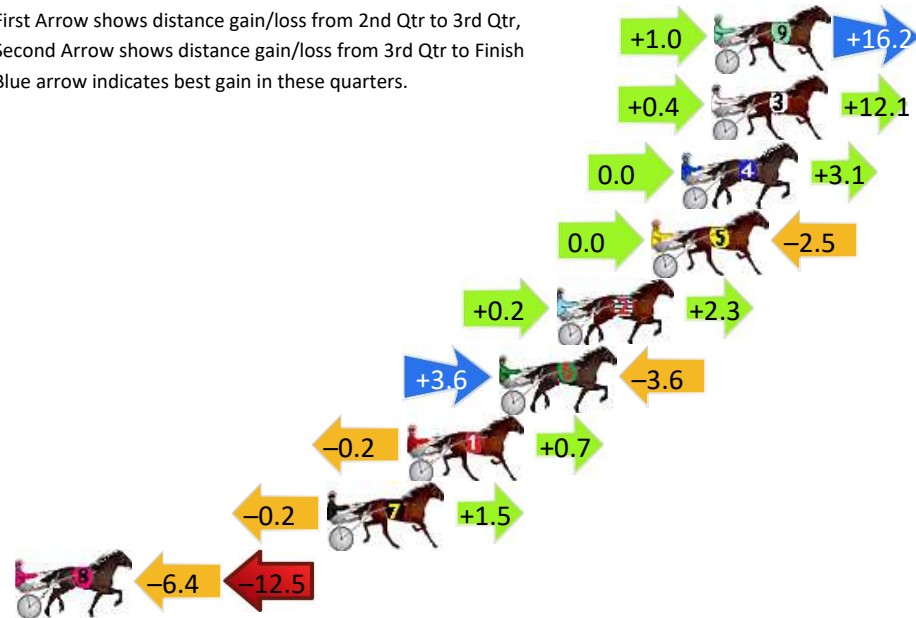

Finish Position and metres gained

First Arrow shows distance gain/loss from 2nd Qtr to 3rd Qtr, Second Arrow shows distance gain/loss from 3rd Qtr to Finish
Blue arrow indicates best gain in these quarters.

Newcastle Race 5 Distance 1609m

Monday, 17 June 2024

Gross Time: 1:58.50 MileRate: 1:58.50 LeadTime: 0.00s First Qtr: 28.20s Second Qtr: 31.70s Third Qtr: 28.40s Fourth Qtr: 30.20s

DATA TABLE: 800 / 400 Posi's are position from leader and (how wide the horse was at that position)

Finish Position and metres gained

First Arrow shows distance gain/loss from 2nd Qtr to 3rd Qtr, Second Arrow shows distance gain/loss from 3rd Qtr to Finish. Blue arrow indicates best gain in these quarters.