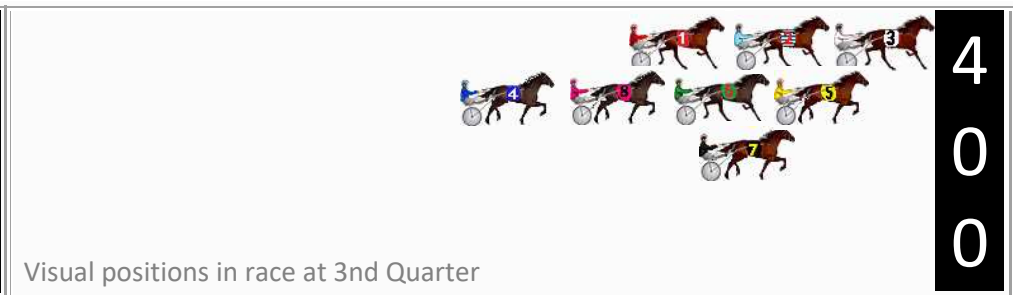

Finish Position and metres gained

First Arrow shows distance gain/loss from 2nd Qtr to 3rd Qtr, Second Arrow shows distance gain/loss from 3rd Qtr to Finish. Blue arrow indicates best gain in these quarters.

Finish Position and metres gained

First Arrow shows distance gain/loss from 2nd Qtr to 3rd Qtr, Second Arrow shows distance gain/loss from 3rd Qtr to Finish
Blue arrow indicates best gain in these quarters.