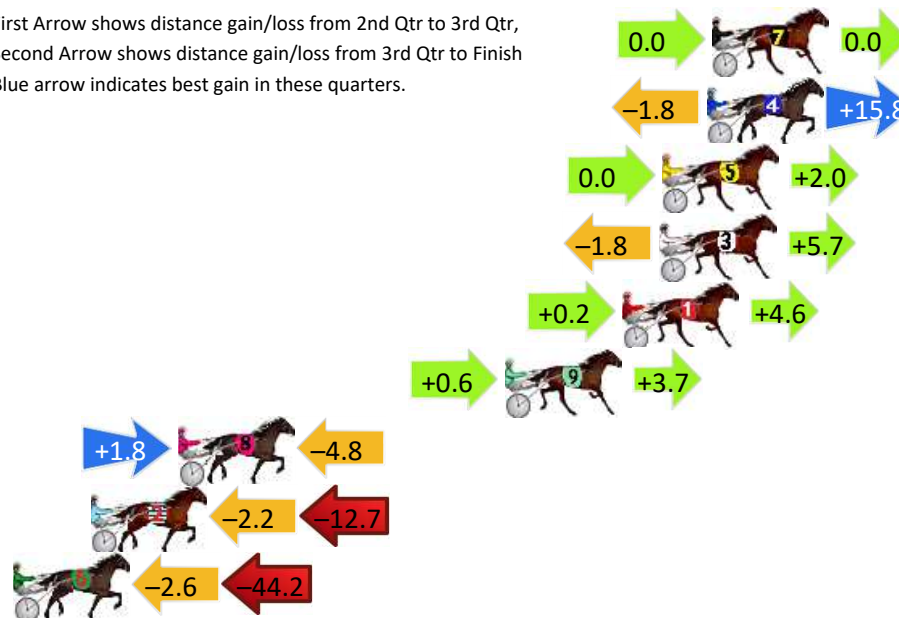

Newcastle Race 1 Distance 1609m

Monday, 17 June 2024

Gross Time: 2:01.00 MileRate: 2:01.00 LeadTime: 0.00s First Qtr: 29.20s Second Qtr: 32.00s Third Qtr: 29.90s Fourth Qtr: 29.90s

DATA TABLE: 800 / 400 Posi's are position from leader and (how wide the horse was at that position)

NoHorse	Plc	Mar	800 Posi	400 Posi	Time	3rd Qtr	4th Qt
7 THREE SMOOCHAS	1	0.0m	0.0m (0)	0.0m (0)	2:01.00	29.90s	29.90s
4 NOWORRIES	2	0.2m	14.2m (1)	16.0m (2)	2:01.02	30.03s	28.73s
5 BEYONSKI	3	2.0m	4.0m (0)	4.0m (0)	2:01.16	29.90s	29.75s
3 GLENN FORD	4	2.1m	6.0m (1)	7.8m (2)	2:01.16	30.03s	29.48s
1 DON KEE	5	3.6m	8.4m (0)	8.2m (0)	2:01.28	29.89s	29.56s
9 IRE OF THE DRAGON	6	8.3m	12.6m (0)	12.0m (0)	2:01.65	29.86s	29.62s
8 SEACRAFT	7	21.4m	18.4m (0)	16.6m (0)	2:02.68	29.77s	30.26s
2 OUR BUSHWACKER	8	24.9m	10.0m (1)	12.2m (1)	2:02.95	30.06s	30.84s
6 THE DUDE	9	48.8m	2.0m (1)	4.6m (1)	2:04.82	30.09s	33.19s

Finish Position and metres gained

First Arrow shows distance gain/loss from 2nd Qtr to 3rd Qtr, Second Arrow shows distance gain/loss from 3rd Qtr to Finish Blue arrow indicates best gain in these quarters.