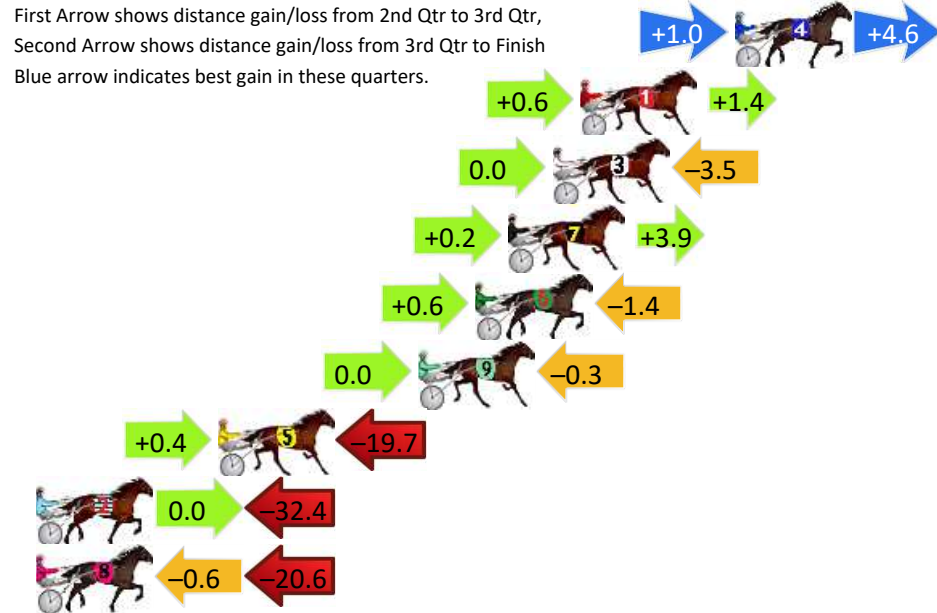

Newcastle Race 2 Distance 1609m

Monday, 17 June 2024

Gross Time: 1:57.00 MileRate: 1:57.00 LeadTime: 0.00s First Qtr: 26.50s Second Qtr: 31.40s Third Qtr: 29.10s Fourth Qtr: 30.00s

DATA TABLE: 800 / 400 Posi's are position from leader and (how wide the horse was at that position)

No	Horse	Plc	Mar	800 Posi	400 Posi	Time	3rd Qtr	4th Qt
4	GLENFRANKIE	1	0.0m	5.6m (1)	4.6m (2)	1:57.00	29.03s	29.66s
1	FEELING LUCKY	2	6.2m	8.2m (0)	7.6m (0)	1:57.49	29.06s	29.90s
3	HAPPY AS	3	7.3m	3.8m (0)	3.8m (0)	1:57.57	29.10s	30.26s
7	MACH CHARM	4	9.1m	13.2m (1)	13.0m (1)	1:57.72	29.09s	29.71s
6	ROBYN TAYLOR	5	10.4m	9.6m (1)	9.0m (1)	1:57.82	29.05s	30.10s
9	BREXITT	6	12.7m	12.4m (0)	12.4m (0)	1:58.00	29.10s	30.02s
5	STELLAS DELIGHT	7	20.7m	1.4m (1)	1.0m (1)	1:58.63	29.05s	31.47s
2	SUNDAY SESH	8	32.4m	0.0m (0)	0.0m (0)	1:59.55	29.06s	32.42s
8	SULTAN FELLA	9	38.0m	16.8m (1)	17.4m (1)	1:59.99	29.12s	31.54s

Finish Position and metres gained