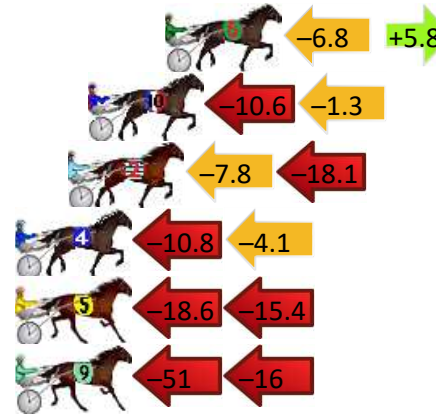

Finish Position and metres gained

First Arrow shows distance gain/loss from 2nd Qtr to 3rd Qtr, Second Arrow shows distance gain/loss from 3rd Qtr to Finish
Blue arrow indicates best gain in these quarters.

800

Visual positions in race at 2nd Quarter

400

Visual positions in race at 3rd Quarter

Newcastle Race 8 Distance 2030m

Monday, 17 June 2024

Gross Time: 2:27.10 MileRate: 1:56.60 LeadTime: 29.00s First Qtr: 31.20s Second Qtr: 28.90s Third Qtr: 27.70s Fourth Qtr: 30.30s

DATA TABLE: 800 / 400 Posi's are position from leader and (how wide the horse was at that position)

No	Horse	Plc	Mar	800 Posi	400 Posi	Time	3rd Qtr	4th Qt
3	MICK DANGER	1	0.0m	2.6m (1)	0.0m (0)	2:27.10	27.51s	30.30s
7	REPARTEE	2	0.4m	8.6m (0)	13.2m (0)	2:27.13	28.07s	29.34s
6	SOHO SINATRA	3	22.0m	21.0m (1)	27.8m (0)	2:28.85	28.21s	29.86s
10	NIFTY STUDLEIGH	4	25.1m	13.2m (0)	23.8m (0)	2:29.09	28.46s	30.40s
2	VINETTE	5	25.9m	0.0m (0)	7.8m (0)	2:29.15	28.20s	31.66s
4	OUTLOOK	6	31.9m	17.0m (1)	27.8m (2)	2:29.63	28.47s	30.61s
5	STICK MAN	7	44.8m	10.8m (1)	29.4m (1)	2:30.65	28.99s	31.46s
9	SWEET CREATION	8	70.7m	4.2m (0)	55.0m (0)	2:32.71	31.31s	31.48s