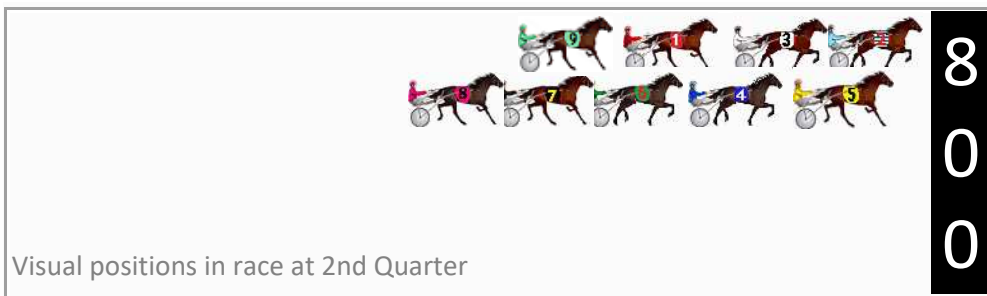

Newcastle Race 2 Distance 1609m

Monday, 17 June 2024

Gross Time: 1:57.00 MileRate: 1:57.00 LeadTime: 0.00s First Qtr: 26.50s Second Qtr: 31.40s Third Qtr: 29.10s Fourth Qtr: 30.00s

DATA TABLE: 800 / 400 Posi's are position from leader and (how wide the horse was at that position)

No	Horse	Plc	Mar	800 Posi	400 Posi	Time	3rd Qtr	4th Qt
4	GLENFRANKIE	1	0.0m	5.6m (1)	4.6m (2)	1:57.00	29.03s	29.66s
1	FEELING LUCKY	2	6.2m	8.2m (0)	7.6m (0)	1:57.49	29.06s	29.90s
3	HAPPY AS	3	7.3m	3.8m (0)	3.8m (0)	1:57.57	29.10s	30.26s
7	MACH CHARM	4	9.1m	13.2m (1)	13.0m (1)	1:57.72	29.09s	29.71s
6	ROBYN TAYLOR	5	10.4m	9.6m (1)	9.0m (1)	1:57.82	29.05s	30.10s
9	BREXITT	6	12.7m	12.4m (0)	12.4m (0)	1:58.00	29.10s	30.02s
5	STELLAS DELIGHT	7	20.7m	1.4m (1)	1.0m (1)	1:58.63	29.05s	31.47s
2	SUNDAY SESH	8	32.4m	0.0m (0)	0.0m (0)	1:59.55	29.06s	32.42s
8	SULTAN FELLA	9	38.0m	16.8m (1)	17.4m (1)	1:59.99	29.12s	31.54s

Finish Position and metres gained