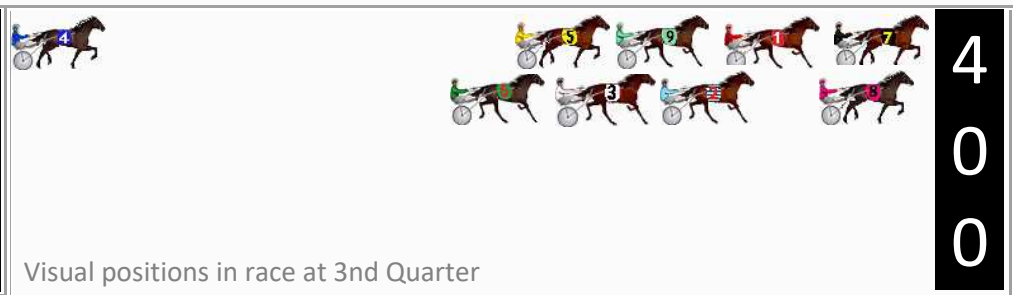

DATA TABLE: 800 / 400 Posi's are position from leader and (how wide the horse was at that position)

No	Horse	Plc	Mar	800 Posi	400 Posi	Time	3rd Qtr	4th Qt
4	GLENFRANKIE	1	0.0m	5.6m (1)	4.6m (2)	1:57.00	29.03s	29.66s
1	FEELING LUCKY	2	6.2m	8.2m (0)	7.6m (0)	1:57.49	29.06s	29.90s
3	HAPPY AS	3	7.3m	3.8m (0)	3.8m (0)	1:57.57	29.10s	30.26s
7	MACH CHARM	4	9.1m	13.2m (1)	13.0m (1)	1:57.72	29.09s	29.71s
6	ROBYN TAYLOR	5	10.4m	9.6m (1)	9.0m (1)	1:57.82	29.05s	30.10s
9	BREXITT	6	12.7m	12.4m (0)	12.4m (0)	1:58.00	29.10s	30.02s
5	STELLAS DELIGHT	7	20.7m	1.4m (1)	1.0m (1)	1:58.63	29.05s	31.47s
2	SUNDAY SESH	8	32.4m	0.0m (0)	0.0m (0)	1:59.55	29.06s	32.42s
8	SULTAN FELLA	9	38.0m	16.8m (1)	17.4m (1)	1:59.99	29.12s	31.54s

DATA TABLE: 800 / 400 Posi's are position from leader and (how wide the horse was at that position)

No	Horse	Plc	Mar	800 Posi	400 Posi	Time	3rd Qtr	4th Qt
1	TAFI MOVE	1	0.0m	4.4m (0)	4.4m (0)	1:57.70	29.10s	29.47s
5	DOUBLE LINES	2	1.2m	12.4m (0)	12.8m (0)	1:57.79	29.14s	28.94s
8	HOLD BACK THE RIVER	3	2.5m	2.6m (1)	0.6m (1)	1:57.90	28.95s	29.94s
3	HASLER	4	2.6m	11.0m (1)	11.2m (1)	1:57.90	29.12s	29.16s
9	NIGHTWATCH STAR	5	4.5m	8.4m (0)	8.8m (0)	1:58.05	29.13s	29.48s
7	LONGNWINDINGROAD	6	6.8m	0.0m (0)	0.0m (0)	1:58.23	29.09s	30.30s
6	EIFFEL FROM HEAVEN	7	10.0m	15.2m (1)	15.4m (1)	1:58.48	29.12s	29.40s
2	ROCKNROLL TONY	8	10.7m	6.8m (1)	7.0m (1)	1:58.54	29.11s	30.07s
4	MOONLIGHT CRUISER	9	236.2m	180.0m (0)	210.0m (0)	2:16.14	31.27s	31.74s

Finish Position and metres gained

First Arrow shows distance gain/loss from 2nd Qtr to 3rd Qtr, Second Arrow shows distance gain/loss from 3rd Qtr to Finish. Blue arrow indicates best gain in these quarters.