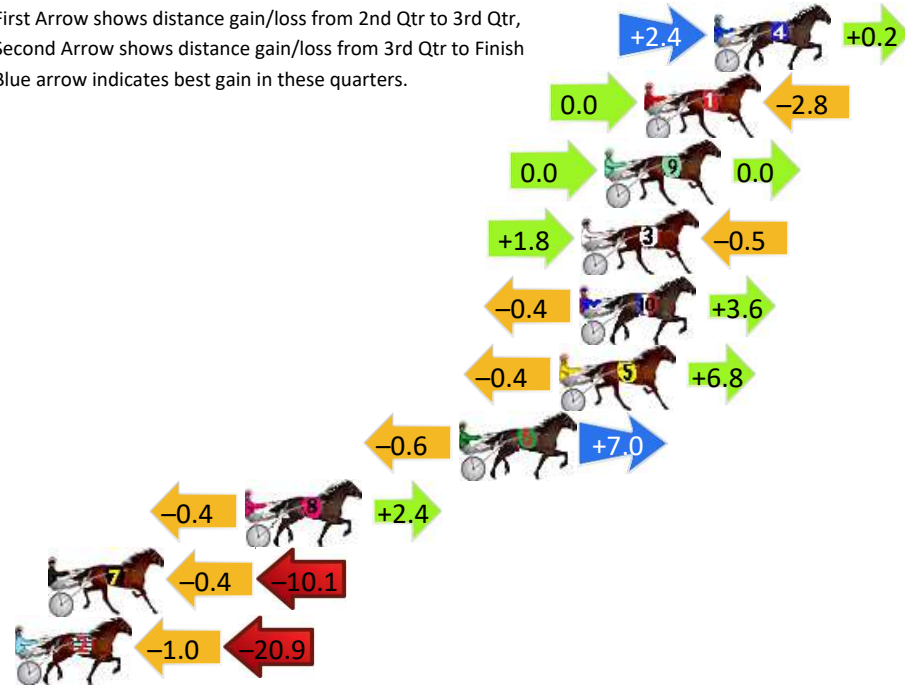

Finish Position and metres gained

First Arrow shows distance gain/loss from 2nd Qtr to 3rd Qtr,
Second Arrow shows distance gain/loss from 3rd Qtr to Finish
Blue arrow indicates best gain in these quarters.

800

Visual positions in race at 2nd Quarter

400

Visual positions in race at 3rd Quarter

Newcastle Race 7 Distance 1609m

Monday, 17 June 2024

Gross Time: 1:56.90 MileRate: 1:56.90 LeadTime: 0.00s First Qtr: 29.40s Second Qtr: 30.90s Third Qtr: 28.80s Fourth Qtr: 27.80s

DATA TABLE: 800 / 400 Posi's are position from leader and (how wide the horse was at that position)

No	Horse	Plc	Mar	800 Posi	400 Posi	Time	3rd Qtr	4th Qt
4	CONOR MCGREGOR	1	0.0m	2.6m (1)	0.2m (1)	1:56.90	28.63s	27.79s
1	ABSTRACT ART	2	2.8m	0.0m (0)	0.0m (0)	1:57.10	28.80s	27.99s
9	TAKE A HIKE	3	4.4m	4.4m (0)	4.4m (0)	1:57.22	28.80s	27.80s
3	HES GOT THE LOOK	4	5.3m	6.6m (1)	4.8m (1)	1:57.29	28.67s	27.83s
10	SINBINNED	5	5.4m	8.6m (0)	9.0m (0)	1:57.29	28.82s	27.55s
5	SO AM I	6	6.2m	12.6m (0)	13.0m (0)	1:57.35	28.82s	27.33s
6	BE GOOD BENNY	7	10.2m	16.6m (0)	17.2m (0)	1:57.65	28.83s	27.32s
8	GOOD WORD THAT	8	18.8m	20.8m (0)	21.2m (0)	1:58.27	28.83s	27.63s
7	MY ULTIMATE FLYNN	9	26.7m	16.2m (1)	16.6m (1)	1:58.85	28.84s	28.50s
2	ROCKS ARNT PETS	10	32.5m	10.6m (1)	11.6m (1)	1:59.28	28.90s	29.24s