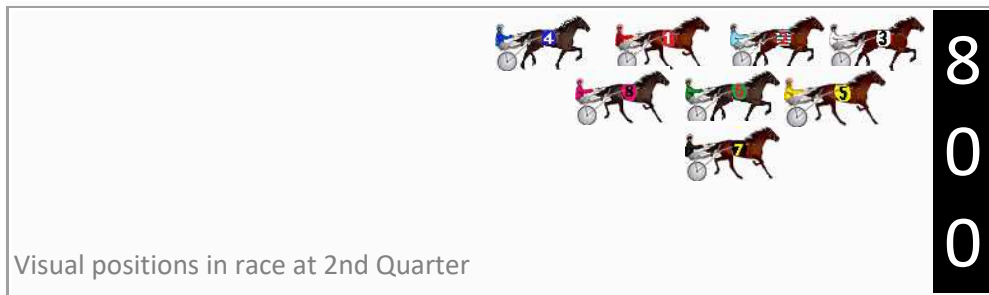

Newcastle Race 4 Distance 1609m

Monday, 17 June 2024

Gross Time: 1:57.70 MileRate: 1:57.70 LeadTime: 0.00s First Qtr: 27.90s Second Qtr: 29.80s Third Qtr: 29.80s Fourth Qtr: 30.20s

DATA TABLE: 800 / 400 Posi's are position from leader and (how wide the horse was at that position)

NoHorse	Plc	Mar	800 Posi	400 Posi	Time	3rd Qtr	4th Qt	
3	WAITING FOR LOVE	1	0.0m	0.0m (0)	0.0m (0)	1:57.70	29.80s	30.20s
6	BETTOR BE LUCKY	2	2.2m	5.8m (1)	6.4m (1)	1:57.87	29.85s	29.88s
4	TOUGH TALKS	3	3.0m	13.4m (0)	15.0m (1)	1:57.94	29.93s	29.30s
2	TRUE STEPPER	4	3.0m	4.0m (0)	4.0m (0)	1:57.94	29.80s	30.12s
1	CLOUDIN UP	5	3.4m	8.6m (0)	8.2m (0)	1:57.97	29.77s	29.84s
8	NASHOLI	6	3.5m	10.2m (1)	10.6m (1)	1:57.98	29.83s	29.67s
5	GLITTER STRIP	7	16.1m	1.8m (1)	2.4m (1)	1:58.97	29.84s	31.23s
7	ROCKINTHECITY	8	35.2m	5.8m (2)	5.4m (2)	2:00.48	29.76s	32.44s

Finish Position and metres gained

First Arrow shows distance gain/loss from 2nd Qtr to 3rd Qtr, Second Arrow shows distance gain/loss from 3rd Qtr to Finish
Blue arrow indicates best gain in these quarters.