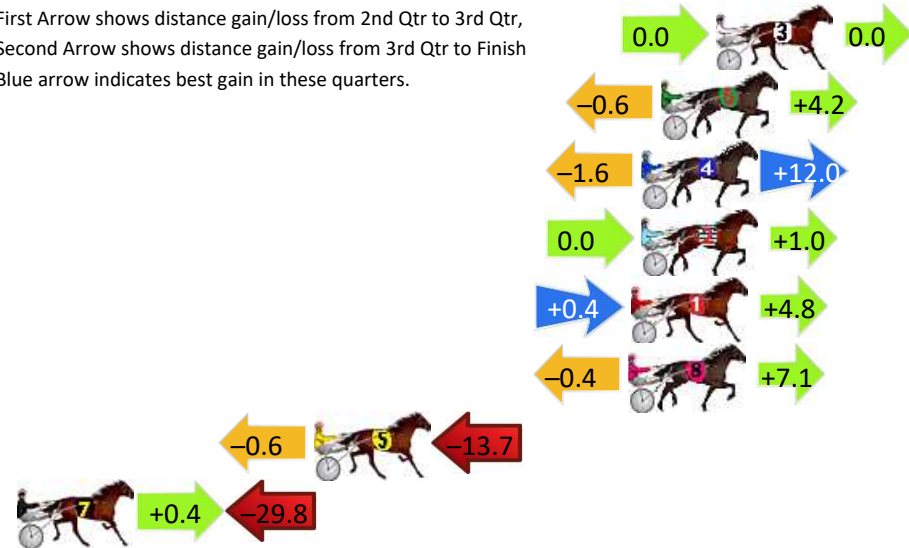

Finish Position and metres gained

First Arrow shows distance gain/loss from 2nd Qtr to 3rd Qtr, Second Arrow shows distance gain/loss from 3rd Qtr to Finish. Blue arrow indicates best gain in these quarters.

Newcastle Race 4 Distance 1609m

Monday, 17 June 2024

Gross Time: 1:57.70 MileRate: 1:57.70 LeadTime: 0.00s First Qtr: 27.90s Second Qtr: 29.80s Third Qtr: 29.80s Fourth Qtr: 30.20s

DATA TABLE: 800 / 400 Posi's are position from leader and (how wide the horse was at that position)

Finish Position and metres gained

First Arrow shows distance gain/loss from 2nd Qtr to 3rd Qtr, Second Arrow shows distance gain/loss from 3rd Qtr to Finish
Blue arrow indicates best gain in these quarters.