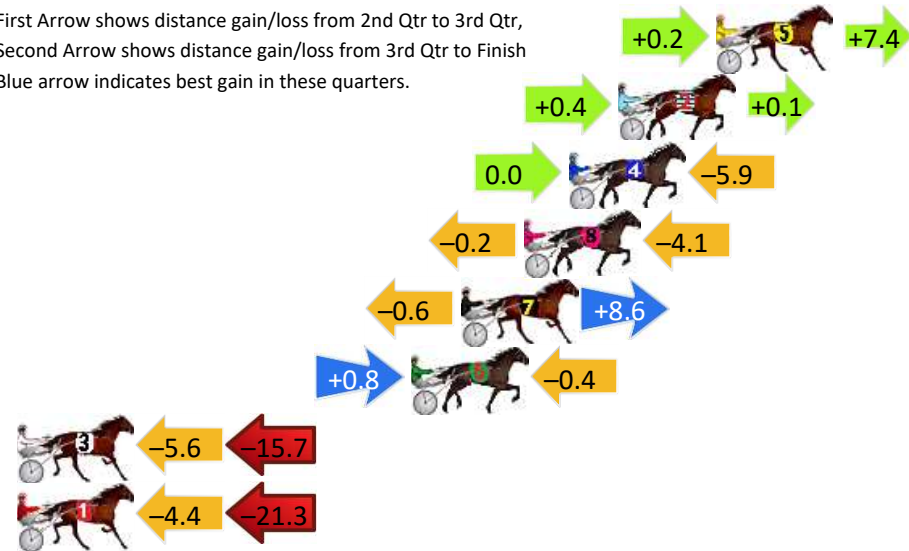

Finish Position and metres gained

First Arrow shows distance gain/loss from 2nd Qtr to 3rd Qtr, Second Arrow shows distance gain/loss from 3rd Qtr to Finish. Blue arrow indicates best gain in these quarters.

800

Visual positions in race at 2nd Quarter

400

Visual positions in race at 3rd Quarter

Newcastle Race 6 Distance 1609m

Monday, 17 June 2024

Gross Time: 1:56.10 MileRate: 1:56.10 LeadTime: 0.00s First Qtr: 28.60s Second Qtr: 30.80s Third Qtr: 27.60s Fourth Qtr: 29.10s

DATA TABLE: 800 / 400 Posi's are position from leader and (how wide the horse was at that position)

NoHorse	Plc	Mar	800 Posi	400 Posi	Time	3rd Qtr	4th Qt
5 RIPSTONE SNORTER	1	0.0m	7.6m (1)	7.4m (2)	1:56.10	27.60s	28.56s
2 WESTERN RICKI	2	3.9m	4.4m (0)	4.0m (0)	1:56.40	27.57s	29.09s
4 GROSESTAR	3	5.9m	0.0m (0)	0.0m (0)	1:56.55	27.59s	29.53s
8 THE MALDIVES	4	7.7m	3.4m (1)	3.6m (1)	1:56.69	27.61s	29.40s
7 CLASSIC ARC	5	10.2m	18.2m (0)	18.8m (1)	1:56.88	27.66s	28.48s
6 SAINT KARAMARA	6	12.2m	12.6m (1)	11.8m (1)	1:57.03	27.54s	29.13s
3 JUST WON MORE	7	34.5m	13.2m (0)	18.8m (0)	1:58.73	27.97s	30.24s
1 WHERESTHEBOY	8	34.7m	9.0m (0)	13.4m (0)	1:58.75	27.87s	30.64s

Finish Position and metres gained

First Arrow shows distance gain/loss from 2nd Qtr to 3rd Qtr,
Second Arrow shows distance gain/loss from 3rd Qtr to Finish
Blue arrow indicates best gain in these quarters.