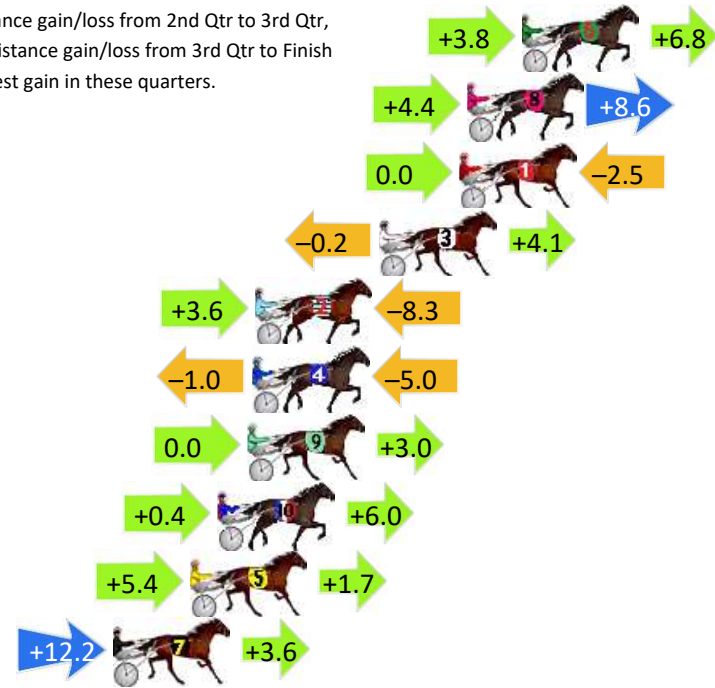

Finish Position and metres gained

First Arrow shows distance gain/loss from 2nd Qtr to 3rd Qtr, Second Arrow shows distance gain/loss from 3rd Qtr to Finish
Blue arrow indicates best gain in these quarters.

800

Visual positions in race at 2nd Quarter

400

Visual positions in race at 3rd Quarter

Wagga Riverina Race 4 Distance 1740m

Tuesday, 18 June 2024

Gross Time: 2:05.90 MileRate: 1:56.40 LeadTime: 8.60s First Qtr: 28.60s Second Qtr: 30.30s Third Qtr: 29.70s Fourth Qtr: 28.70s

DATA TABLE: 800 / 400 Posi's are position from leader and (how wide the horse was at that position)

No	Horse	Plc	Mar	800 Posi	400 Posi	Time	3rd Qtr	4th Qt
6	SCOTTIE MACH	1	0.0m	10.6m (1)	6.8m (1)	2:05.90	29.42s	28.21s
8	ROLL THE ACES	2	2.2m	15.2m (1)	10.8m (1)	2:06.07	29.37s	28.09s
1	FREDEE TEE	3	2.5m	0.0m (0)	0.0m (0)	2:06.09	29.70s	28.88s
3	BARWEN STORM	4	5.7m	9.6m (0)	9.8m (0)	2:06.33	29.71s	28.41s
2	SPORTY BANYULA	5	10.7m	6.0m (1)	2.4m (1)	2:06.71	29.45s	29.29s
4	RAGING ON	6	10.8m	4.8m (0)	5.8m (0)	2:06.71	29.78s	29.06s
9	EYEDIDNTLOSEIT	7	11.0m	14.0m (0)	14.0m (0)	2:06.73	29.70s	28.49s
10	CARMEN ON BLING	8	12.2m	18.6m (0)	18.2m (0)	2:06.82	29.66s	28.27s
5	SHEZ BETTORS BABE	9	13.3m	20.4m (1)	15.0m (1)	2:06.90	29.31s	28.58s
7	MI MATE RON	10	16.4m	32.2m (0)	20.0m (1)	2:07.14	28.81s	28.44s