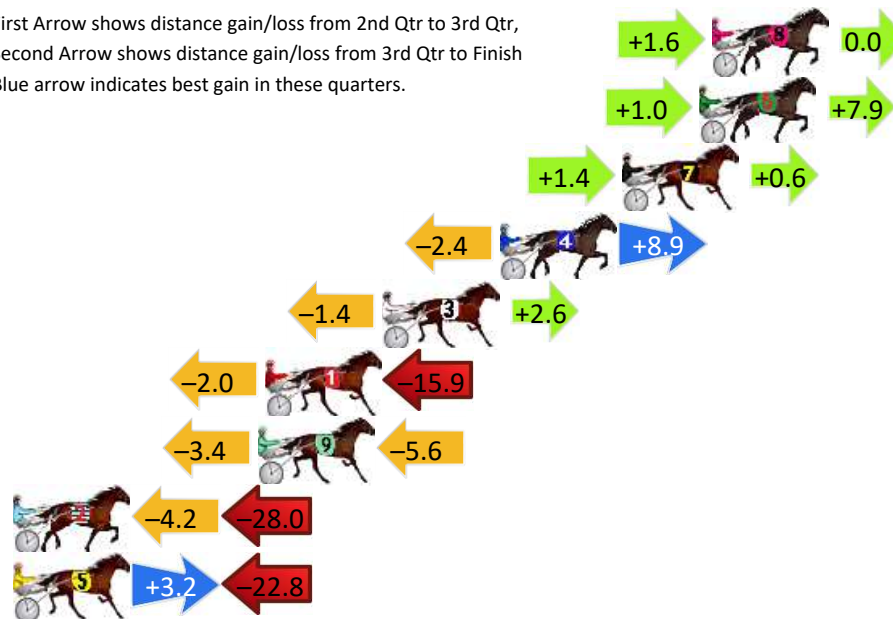

Wagga Riverina Race 8 Distance 1740m

Tuesday, 18 June 2024

Gross Time: 2:06.40 MileRate: 1:56.90 LeadTime: 8.80s First Qtr: 28.50s Second Qtr: 30.40s Third Qtr: 29.00s Fourth Qtr: 29.70s

DATA TABLE: 800 / 400 Posi's are position from leader and (how wide the horse was at that position)

No	Horse	Plc	Mar	800 Posi	400 Posi	Time	3rd Qtr	4th Qt
8	TROUBLE IN HEAVEN	1	0.0m	1.6m (1)	0.0m (1)	2:06.40	28.88s	29.70s
6	SUMMER BAY BREW	2	0.5m	9.4m (1)	8.4m (1)	2:06.44	28.93s	29.12s
7	SHES BEWITCHED	3	3.6m	5.6m (1)	4.2m (1)	2:06.68	28.90s	29.66s
4	ROCKNROLL STARDOM	4	8.5m	15.0m (0)	17.4m (0)	2:07.06	29.18s	29.04s
3	BARKWAY GEORGE	5	13.2m	14.4m (1)	15.8m (1)	2:07.43	29.10s	29.51s
1	UNIT FORTY ONE	6	17.9m	0.0m (0)	2.0m (0)	2:07.79	29.13s	30.87s
9	SPREAD THE FEAR	7	18.2m	9.2m (0)	12.6m (0)	2:07.82	29.24s	30.11s
2	PRIDDY SWEET	8	36.6m	4.4m (0)	8.6m (0)	2:09.25	29.28s	31.77s
5	YANKEE BABE	9	39.8m	20.2m (1)	17.0m (2)	2:09.50	28.75s	31.38s

Finish Position and metres gained

First Arrow shows distance gain/loss from 2nd Qtr to 3rd Qtr, Second Arrow shows distance gain/loss from 3rd Qtr to Finish
Blue arrow indicates best gain in these quarters.

Visual positions in race at 2nd Quarter