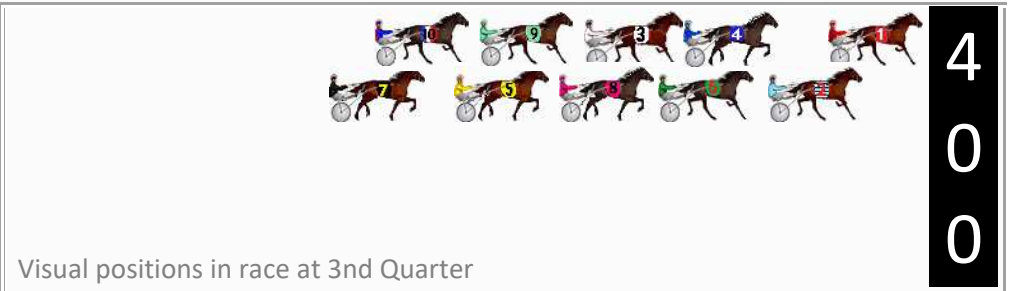

Wagga Riverina Race 4 Distance 1740m

Tuesday, 18 June 2024

Gross Time: 2:05.90 MileRate: 1:56.40 LeadTime: 8.60s First Qtr: 28.60s Second Qtr: 30.30s Third Qtr: 29.70s Fourth Qtr: 28.70s

DATA TABLE: 800 / 400 Posi's are position from leader and (how wide the horse was at that position)

No	Horse	Plc	Mar	800 Posi	400 Posi	Time	3rd Qtr	4th Qt
6	SCOTTIE MACH	1	0.0m	10.6m (1)	6.8m (1)	2:05.90	29.42s	28.21s
8	ROLL THE ACES	2	2.2m	15.2m (1)	10.8m (1)	2:06.07	29.37s	28.09s
1	FREDEE TEE	3	2.5m	0.0m (0)	0.0m (0)	2:06.09	29.70s	28.88s
3	BARWEN STORM	4	5.7m	9.6m (0)	9.8m (0)	2:06.33	29.71s	28.41s
2	SPORTY BANYULA	5	10.7m	6.0m (1)	2.4m (1)	2:06.71	29.45s	29.29s
4	RAGING ON	6	10.8m	4.8m (0)	5.8m (0)	2:06.71	29.78s	29.06s
9	EYEDIDNTLOSEIT	7	11.0m	14.0m (0)	14.0m (0)	2:06.73	29.70s	28.49s
10	CARMEN ON BLING	8	12.2m	18.6m (0)	18.2m (0)	2:06.82	29.66s	28.27s
5	SHEZ BETTORS BABE	9	13.3m	20.4m (1)	15.0m (1)	2:06.90	29.31s	28.58s
7	MI MATE RON	10	16.4m	32.2m (0)	20.0m (1)	2:07.14	28.81s	28.44s

Finish Position and metres gained

First Arrow shows distance gain/loss from 2nd Qtr to 3rd Qtr, Second Arrow shows distance gain/loss from 3rd Qtr to Finish
Blue arrow indicates best gain in these quarters.