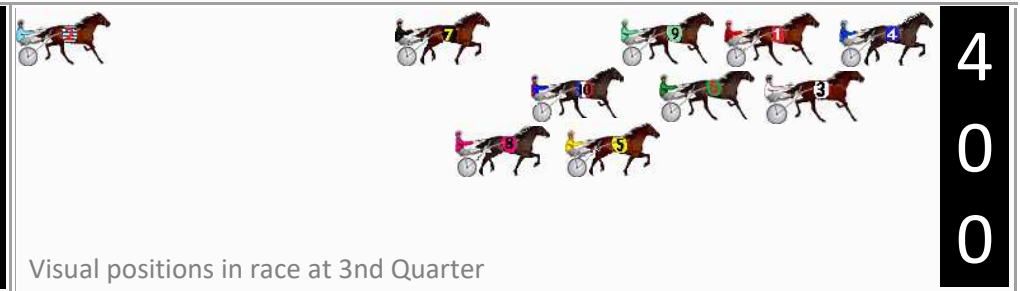

Finish Position and metres gained

First Arrow shows distance gain/loss from 2nd Qtr to 3rd Qtr, Second Arrow shows distance gain/loss from 3rd Qtr to Finish Blue arrow indicates best gain in these quarters.

800

Visual positions in race at 2nd Quarter

400

Visual positions in race at 3rd Quarter

Wagga Riverina Race 2 Distance 2270m

Tuesday, 18 June 2024

Gross Time: 2:47.10 MileRate: 1:58.50 LeadTime: 49.50s First Qtr: 31.30s Second Qtr: 29.30s Third Qtr: 28.70s Fourth Qtr: 28.30s

DATA TABLE: 800 / 400 Posi's are position from leader and (how wide the horse was at that position)

No	Horse	Plc	Mar	800 Posi	400 Posi	Time	3rd Qtr	4th Qt
9	HERE COMES BOBBY	1	0.0m	8.2m (0)	8.8m (0)	2:47.10	28.74s	27.68s
1	GOOD TIME NEDRA	2	2.0m	4.0m (0)	4.6m (0)	2:47.25	28.74s	28.12s
4	HEZ HARRYWHO	3	3.4m	0.0m (0)	0.0m (0)	2:47.35	28.70s	28.54s
7	CHRISSY EVE	4	7.7m	16.8m (0)	17.8m (0)	2:47.67	28.77s	27.59s
6	ANGELSHAVTIME	5	12.3m	6.6m (1)	7.2m (1)	2:48.01	28.75s	28.66s
3	ACHERON	6	14.0m	2.8m (1)	3.0m (1)	2:48.14	28.72s	29.07s
10	VILLAGE AREA	7	17.2m	12.4m (0)	12.4m (1)	2:48.38	28.70s	28.64s
5	LUVTOO	8	17.8m	12.0m (1)	11.0m (2)	2:48.42	28.63s	28.78s
8	MAJOR HUSS	9	19.6m	16.6m (1)	15.4m (2)	2:48.56	28.62s	28.60s
2	BOLANALONG	10	77.2m	40.0m (0)	55.0m (0)	2:52.84	29.77s	29.86s