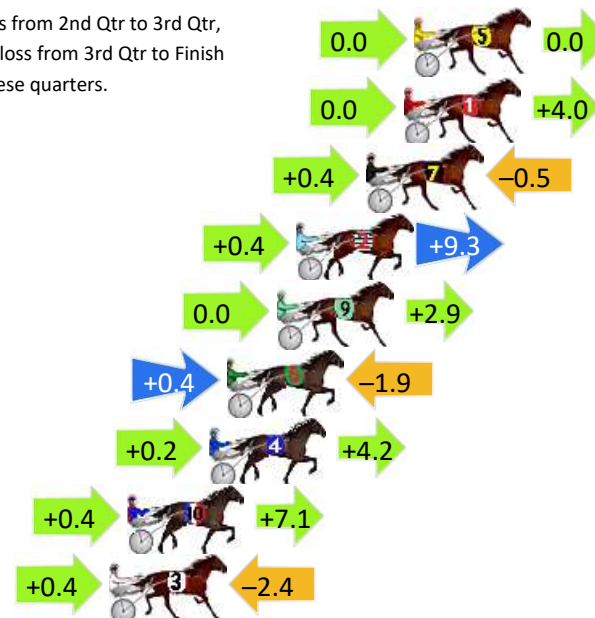

Wagga Riverina Race 1 Distance 1740m

Tuesday, 18 June 2024

Gross Time: 2:06.80 MileRate: 1:57.30 LeadTime: 8.70s First Qtr: 29.00s Second Qtr: 31.50s Third Qtr: 29.70s Fourth Qtr: 27.90s

DATA TABLE: 800 / 400 Posi's are position from leader and (how wide the horse was at that position)

No	Horse	Plc	Mar	800 Posi	400 Posi	Time	3rd Qtr	4th Qt
5	PIRANI PRINCESS	1	0.0m	0.0m (0)	0.0m (0)	2:06.80	29.70s	27.90s
1	ADIEU MIKENNIS	2	0.4m	4.4m (0)	4.4m (0)	2:06.83	29.69s	27.62s
7	OUTRAGEOUS REBEL	3	1.9m	1.8m (1)	1.4m (1)	2:06.94	29.67s	27.93s
2	BULLI BELLE	4	4.7m	14.4m (1)	14.0m (1)	2:07.14	29.65s	27.25s
9	JAZZMIN	5	5.5m	8.4m (0)	8.4m (0)	2:07.20	29.69s	27.70s
6	RETURN SERVE	6	7.5m	6.0m (1)	5.6m (1)	2:07.35	29.68s	28.03s
4	QUICKSHIFT GIRL	7	8.2m	12.6m (0)	12.4m (0)	2:07.40	29.68s	27.61s
10	HEAVENS BADGIRL	8	11.5m	19.0m (1)	18.6m (1)	2:07.64	29.66s	27.41s
3	SPIRIT LEVEL	9	12.2m	10.2m (1)	9.8m (1)	2:07.69	29.68s	28.07s

Finish Position and metres gained

First Arrow shows distance gain/loss from 2nd Qtr to 3rd Qtr, Second Arrow shows distance gain/loss from 3rd Qtr to Finish Blue arrow indicates best gain in these quarters.