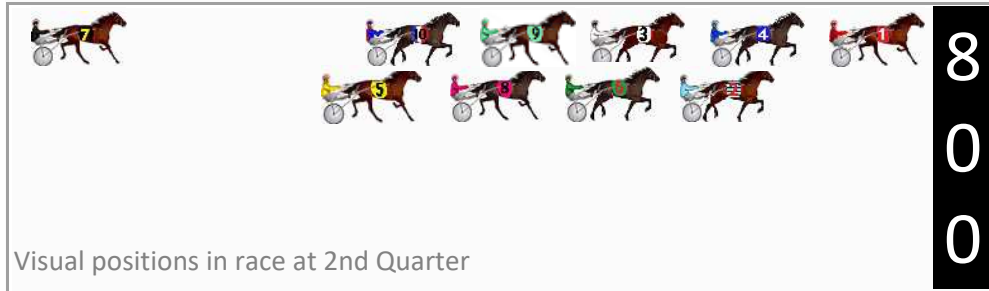

Finish Position and metres gained

First Arrow shows distance gain/loss from 2nd Qtr to 3rd Qtr, Second Arrow shows distance gain/loss from 3rd Qtr to Finish
Blue arrow indicates best gain in these quarters.

800

Visual positions in race at 2nd Quarter

400

Visual positions in race at 3rd Quarter

Wagga Riverina Race 4 Distance 1740m

Tuesday, 18 June 2024

Gross Time: 2:05.90 MileRate: 1:56.40 LeadTime: 8.60s First Qtr: 28.60s Second Qtr: 30.30s Third Qtr: 29.70s Fourth Qtr: 28.70s

DATA TABLE: 800 / 400 Posi's are position from leader and (how wide the horse was at that position)

No	Horse	Plc	Mar	800 Posi	400 Posi	Time	3rd Qtr	4th Qt
6	SCOTTIE MACH	1	0.0m	10.6m (1)	6.8m (1)	2:05.90	29.42s	28.21s
8	ROLL THE ACES	2	2.2m	15.2m (1)	10.8m (1)	2:06.07	29.37s	28.09s
1	FREDEE TEE	3	2.5m	0.0m (0)	0.0m (0)	2:06.09	29.70s	28.88s
3	BARWEN STORM	4	5.7m	9.6m (0)	9.8m (0)	2:06.33	29.71s	28.41s
2	SPORTY BANYULA	5	10.7m	6.0m (1)	2.4m (1)	2:06.71	29.45s	29.29s
4	RAGING ON	6	10.8m	4.8m (0)	5.8m (0)	2:06.71	29.78s	29.06s
9	EYEDIDNTLOSEIT	7	11.0m	14.0m (0)	14.0m (0)	2:06.73	29.70s	28.49s
10	CARMEN ON BLING	8	12.2m	18.6m (0)	18.2m (0)	2:06.82	29.66s	28.27s
5	SHEZ BETTORS BABE	9	13.3m	20.4m (1)	15.0m (1)	2:06.90	29.31s	28.58s
7	MI MATE RON	10	16.4m	32.2m (0)	20.0m (1)	2:07.14	28.81s	28.44s