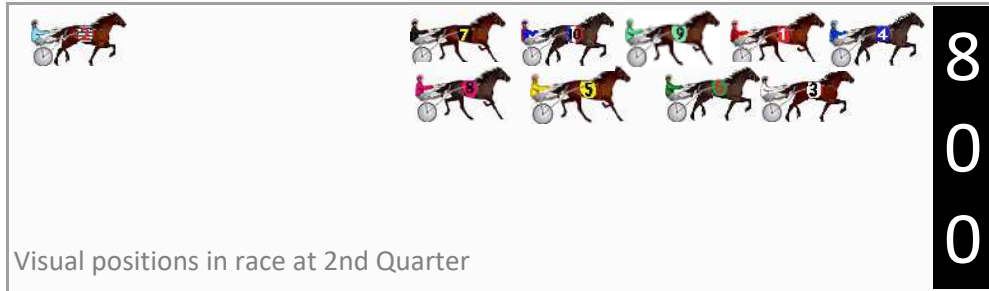

Finish Position and metres gained

First Arrow shows distance gain/loss from 2nd Qtr to 3rd Qtr, Second Arrow shows distance gain/loss from 3rd Qtr to Finish Blue arrow indicates best gain in these quarters.

DATA TABLE: 800 / 400 Posi's are position from leader and (how wide the horse was at that position)

No	Horse	Plc	Mar	800 Posi	400 Posi	Time	3rd Qtr	4th Qt
9	HERE COMES BOBBY	1	0.0m	8.2m (0)	8.8m (0)	2:47.10	28.74s	27.68s
1	GOOD TIME NEDRA	2	2.0m	4.0m (0)	4.6m (0)	2:47.25	28.74s	28.12s
4	HEZ HARRYWHO	3	3.4m	0.0m (0)	0.0m (0)	2:47.35	28.70s	28.54s
7	CHRISSY EVE	4	7.7m	16.8m (0)	17.8m (0)	2:47.67	28.77s	27.59s
6	ANGELSHAVTIME	5	12.3m	6.6m (1)	7.2m (1)	2:48.01	28.75s	28.66s
3	ACHERON	6	14.0m	2.8m (1)	3.0m (1)	2:48.14	28.72s	29.07s
10	VILLAGE AREA	7	17.2m	12.4m (0)	12.4m (1)	2:48.38	28.70s	28.64s
5	LUVTOO	8	17.8m	12.0m (1)	11.0m (2)	2:48.42	28.63s	28.78s
8	MAJOR HUSS	9	19.6m	16.6m (1)	15.4m (2)	2:48.56	28.62s	28.60s
2	BOLANALONG	10	77.2m	40.0m (0)	55.0m (0)	2:52.84	29.77s	29.86s