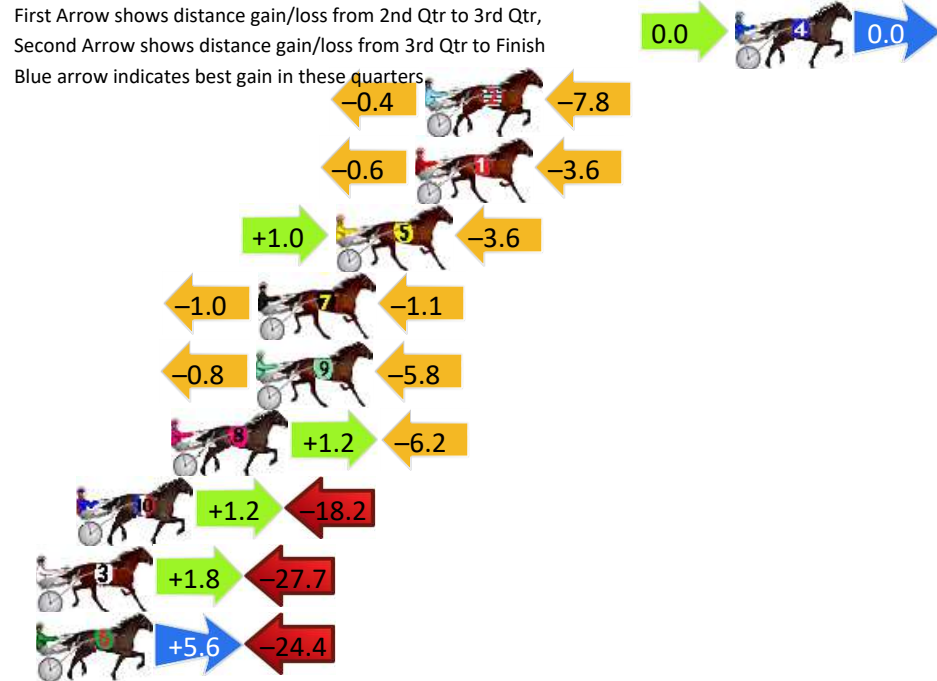

Wagga Riverina Race 9 Distance 1740m

Tuesday, 18 June 2024

Gross Time: 2:07.70 MileRate: 1:58.10 LeadTime: 8.90s First Qtr: 28.40s Second Qtr: 32.60s Third Qtr: 29.70s Fourth Qtr: 28.10s

DATA TABLE: 800 / 400 Posi's are position from leader and (how wide the horse was at that position)

No	Horse	Plc	Mar	800 Posi	400 Posi	Time	3rd Qtr	4th Qt
4	DEE TERROR	1	0.0m	0.0m (0)	0.0m (0)	2:07.70	29.70s	28.10s
2	ALL SO SASSY	2	12.4m	4.2m (0)	4.6m (0)	2:08.62	29.74s	28.64s
1	HILLY	3	12.8m	8.6m (0)	9.2m (0)	2:08.65	29.75s	28.35s
5	GOLDEN REASON	4	16.0m	13.4m (1)	12.4m (2)	2:08.88	29.64s	28.35s
7	COMPLICATED	5	19.1m	17.0m (0)	18.0m (0)	2:09.11	29.77s	28.18s
9	BLACK ART	6	19.2m	12.6m (0)	13.4m (0)	2:09.12	29.77s	28.51s
8	KEEP PLAYING	7	22.6m	17.6m (1)	16.4m (1)	2:09.37	29.63s	28.53s
10	AMBER ALERT	8	26.4m	9.4m (1)	8.2m (1)	2:09.65	29.65s	29.37s
3	MOREARTSTHANCLASS	9	31.1m	5.2m (1)	3.4m (1)	2:10.00	29.63s	30.04s
6	BURRABADINE DANCER	10	41.0m	22.2m (1)	16.6m (2)	2:10.73	29.35s	29.80s

Finish Position and metres gained

800

Visual positions in race at 2nd Quarter