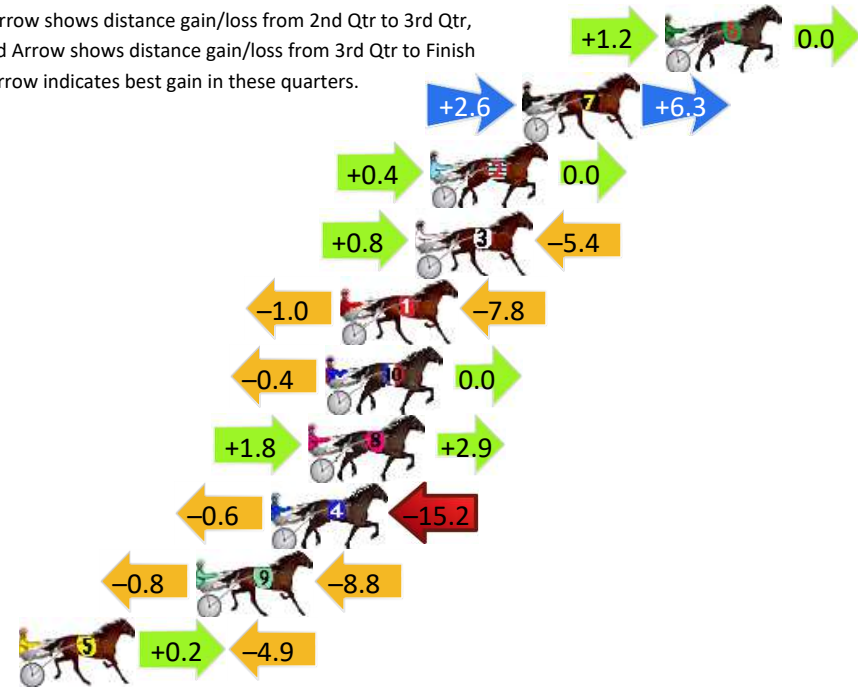

DATA TABLE: 800 / 400 Posi's are position from leader and (how wide the horse was at that position)

No	Horse	Plc	Mar	800 Posi	400 Posi	Time	3rd Qtr	4th Qt
9	HERE COMES BOBBY	1	0.0m	8.2m (0)	8.8m (0)	2:47.10	28.74s	27.68s
1	GOOD TIME NEDRA	2	2.0m	4.0m (0)	4.6m (0)	2:47.25	28.74s	28.12s
4	HEZ HARRYWHO	3	3.4m	0.0m (0)	0.0m (0)	2:47.35	28.70s	28.54s
7	CHRISSY EVE	4	7.7m	16.8m (0)	17.8m (0)	2:47.67	28.77s	27.59s
6	ANGELSHAVTIME	5	12.3m	6.6m (1)	7.2m (1)	2:48.01	28.75s	28.66s
3	ACHERON	6	14.0m	2.8m (1)	3.0m (1)	2:48.14	28.72s	29.07s
10	VILLAGE AREA	7	17.2m	12.4m (0)	12.4m (1)	2:48.38	28.70s	28.64s
5	LUVTOO	8	17.8m	12.0m (1)	11.0m (2)	2:48.42	28.63s	28.78s
8	MAJOR HUSS	9	19.6m	16.6m (1)	15.4m (2)	2:48.56	28.62s	28.60s
2	BOLANALONG	10	77.2m	40.0m (0)	55.0m (0)	2:52.84	29.77s	29.86s

Finish Position and metres gained

First Arrow shows distance gain/loss from 2nd Qtr to 3rd Qtr, Second Arrow shows distance gain/loss from 3rd Qtr to Finish
Blue arrow indicates best gain in these quarters.

Wagga Riverina Race 3 Distance 1740m

Tuesday, 18 June 2024

Gross Time: 2:05.20 MileRate: 1:55.80 LeadTime: 8.80s First Qtr: 29.10s Second Qtr: 29.90s Third Qtr: 28.30s Fourth Qtr: 29.10s

DATA TABLE: 800 / 400 Posi's are position from leader and (how wide the horse was at that position)