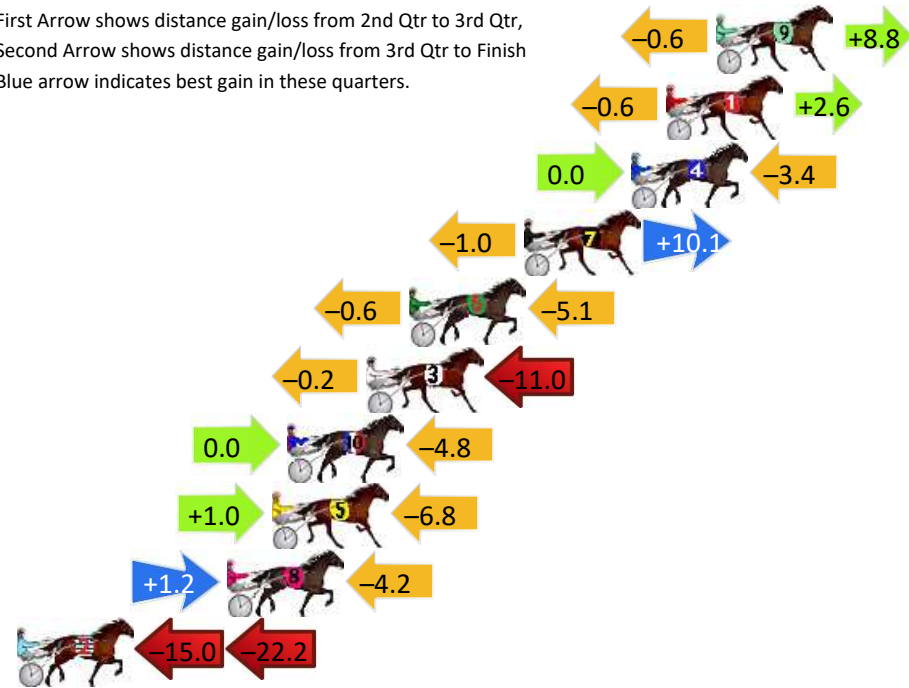

Finish Position and metres gained

First Arrow shows distance gain/loss from 2nd Qtr to 3rd Qtr, Second Arrow shows distance gain/loss from 3rd Qtr to Finish Blue arrow indicates best gain in these quarters.

800

Visual positions in race at 2nd Quarter

400

Visual positions in race at 3rd Quarter

Wagga Riverina Race 2 Distance 2270m

Tuesday, 18 June 2024

Gross Time: 2:47.10 MileRate: 1:58.50 LeadTime: 49.50s First Qtr: 31.30s Second Qtr: 29.30s Third Qtr: 28.70s Fourth Qtr: 28.30s

DATA TABLE: 800 / 400 Posi's are position from leader and (how wide the horse was at that position)

No	Horse	Plc	Mar	800 Posi	400 Posi	Time	3rd Qtr	4th Qt
9	HERE COMES BOBBY	1	0.0m	8.2m (0)	8.8m (0)	2:47.10	28.74s	27.68s
1	GOOD TIME NEDRA	2	2.0m	4.0m (0)	4.6m (0)	2:47.25	28.74s	28.12s
4	HEZ HARRYWHO	3	3.4m	0.0m (0)	0.0m (0)	2:47.35	28.70s	28.54s
7	CHRISSY EVE	4	7.7m	16.8m (0)	17.8m (0)	2:47.67	28.77s	27.59s
6	ANGELSHAVTIME	5	12.3m	6.6m (1)	7.2m (1)	2:48.01	28.75s	28.66s
3	ACHERON	6	14.0m	2.8m (1)	3.0m (1)	2:48.14	28.72s	29.07s
10	VILLAGE AREA	7	17.2m	12.4m (0)	12.4m (1)	2:48.38	28.70s	28.64s
5	LUVTOO	8	17.8m	12.0m (1)	11.0m (2)	2:48.42	28.63s	28.78s
8	MAJOR HUSS	9	19.6m	16.6m (1)	15.4m (2)	2:48.56	28.62s	28.60s
2	BOLANALONG	10	77.2m	40.0m (0)	55.0m (0)	2:52.84	29.77s	29.86s