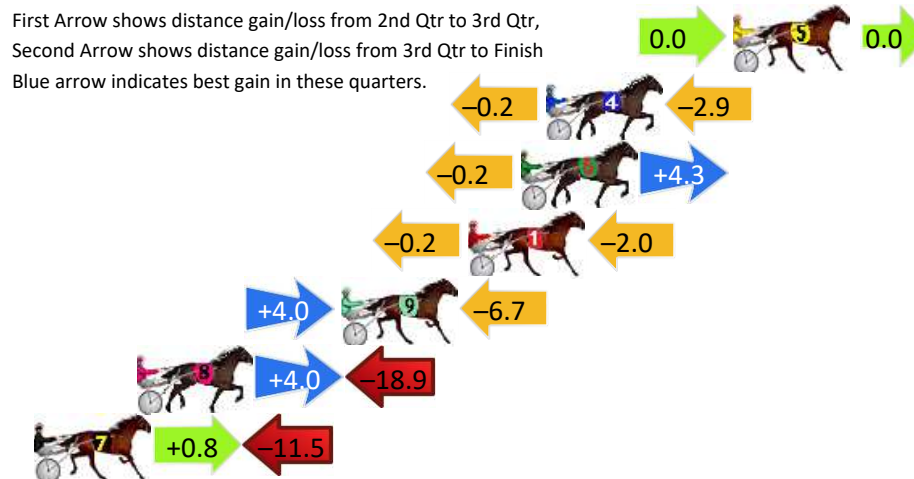

Wagga Riverina Race 6 Distance 2270m

Tuesday, 18 June 2024

Gross Time: 2:50.10 MileRate: 2:00.60 LeadTime: 50.60s First Qtr: 31.30s Second Qtr: 30.20s Third Qtr: 29.10s Fourth Qtr: 28.90s

DATA TABLE: 800 / 400 Posi's are position from leader and (how wide the horse was at that position)

No	Horse	Plc	Mar	800 Posi	400 Posi	Time	3rd Qtr	4th Qt
5	FIFTYSHADESOFHAY	1	0.0m	0.0m (0)	0.0m (0)	2:50.10	29.10s	28.90s
4	FULL OF WISDOM	2	7.5m	4.4m (0)	4.6m (0)	2:50.67	29.12s	29.11s
6	MOP	3	8.5m	12.6m (0)	12.8m (0)	2:50.74	29.11s	28.59s
1	FOREVER REASON	4	10.6m	8.4m (0)	8.6m (0)	2:50.90	29.11s	29.04s
9	I LIKE WHAT I SEE	5	15.7m	13.0m (1)	9.0m (1)	2:51.29	28.81s	29.38s
8	FLEUR BELLA	6	23.9m	9.0m (1)	5.0m (1)	2:51.91	28.82s	30.26s
7	INTHEBLINKOFANEYE	7	28.1m	17.4m (1)	16.6m (1)	2:52.23	29.05s	29.73s

Finish Position and metres gained

Visual positions in race at 2nd Quarter