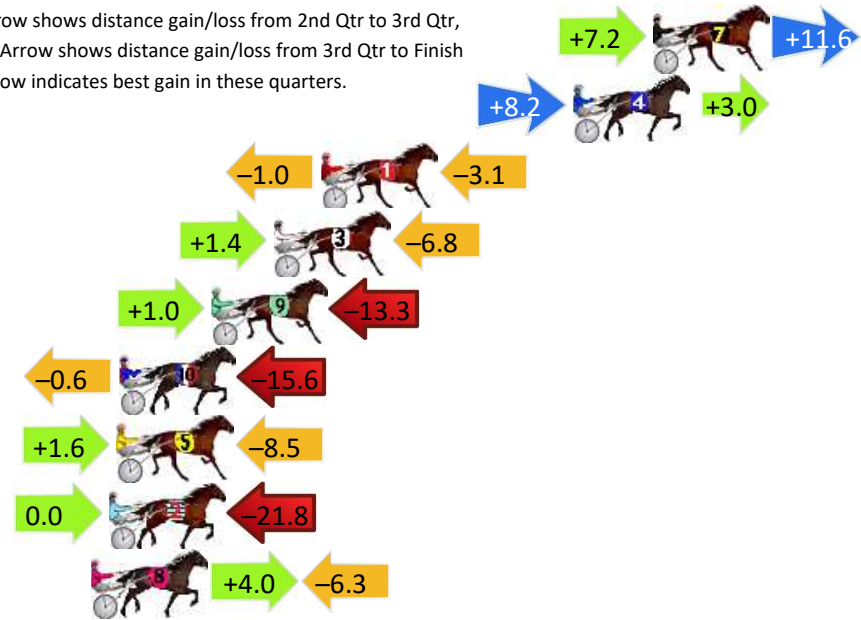

DATA TABLE: 800 / 400 Posi's are position from leader and (how wide the horse was at that position)

No	Horse	Plc	Mar	800 Posi	400 Posi	Time	3rd Qtr	4th Qt
5	FIFTYSHADESOFHAY	1	0.0m	0.0m (0)	0.0m (0)	2:50.10	29.10s	28.90s
4	FULL OF WISDOM	2	7.5m	4.4m (0)	4.6m (0)	2:50.67	29.12s	29.11s
6	MOP	3	8.5m	12.6m (0)	12.8m (0)	2:50.74	29.11s	28.59s
1	FOREVER REASON	4	10.6m	8.4m (0)	8.6m (0)	2:50.90	29.11s	29.04s
9	I LIKE WHAT I SEE	5	15.7m	13.0m (1)	9.0m (1)	2:51.29	28.81s	29.38s
8	FLEUR BELLA	6	23.9m	9.0m (1)	5.0m (1)	2:51.91	28.82s	30.26s
7	INTHEBLINKOFANEYE	7	28.1m	17.4m (1)	16.6m (1)	2:52.23	29.05s	29.73s

Finish Position and metres gained

Visual positions in race at 2nd Quarter

Visual positions in race at 3rd Quarter

Wagga Riverina Race 7 Distance 1740m

Tuesday, 18 June 2024

Gross Time: 2:06.60 MileRate: 1:57.10 LeadTime: 8.50s First Qtr: 30.10s Second Qtr: 29.80s Third Qtr: 28.90s Fourth Qtr: 29.30s

DATA TABLE: 800 / 400 Posi's are position from leader and (how wide the horse was at that position)

No	Horse	Plc	Mar	800 Posi	400 Posi	Time	3rd Qtr	4th Qt
7	RUN BUSINESS RUN	1	0.0m	18.8m (1)	11.6m (2)	2:06.60	28.38s	28.46s
4	GLAMOUR FOX	2	3.2m	14.4m (1)	6.2m (2)	2:06.85	28.31s	29.08s
1	IMPERIOUS	3	13.3m	9.2m (1)	10.2m (1)	2:07.62	28.97s	29.53s
3	ARTS CLASSIC	4	15.2m	9.8m (0)	8.4m (0)	2:07.77	28.80s	29.80s
9	JUSTADIVA	5	17.7m	5.4m (0)	4.4m (0)	2:07.96	28.82s	30.27s
10	DIDNT I	6	21.4m	5.2m (1)	5.8m (1)	2:08.24	28.94s	30.44s
5	ADAMS IT	7	21.5m	14.6m (0)	13.0m (0)	2:08.25	28.78s	29.92s
2	NO MORE PROMISES	8	21.8m	0.0m (0)	0.0m (0)	2:08.28	28.89s	30.89s
8	THATS THE ATTITUDE	9	22.5m	20.2m (0)	16.2m (1)	2:08.33	28.61s	29.76s

Finish Position and metres gained

First Arrow shows distance gain/loss from 2nd Qtr to 3rd Qtr, Second Arrow shows distance gain/loss from 3rd Qtr to Finish Blue arrow indicates best gain in these quarters.