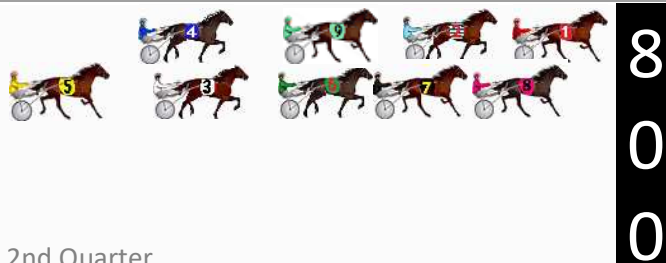

Wagga Riverina Race 8 Distance 1740m

Tuesday, 18 June 2024

Gross Time: 2:06.40 MileRate: 1:56.90 LeadTime: 8.80s First Qtr: 28.50s Second Qtr: 30.40s Third Qtr: 29.00s Fourth Qtr: 29.70s

DATA TABLE: 800 / 400 Posi's are position from leader and (how wide the horse was at that position)

No	Horse	Plc	Mar	800 Posi	400 Posi	Time	3rd Qtr	4th Qt
8	TROUBLE IN HEAVEN	1	0.0m	1.6m (1)	0.0m (1)	2:06.40	28.88s	29.70s
6	SUMMER BAY BREW	2	0.5m	9.4m (1)	8.4m (1)	2:06.44	28.93s	29.12s
7	SHES BEWITCHED	3	3.6m	5.6m (1)	4.2m (1)	2:06.68	28.90s	29.66s
4	ROCKNROLL STARDOM	4	8.5m	15.0m (0)	17.4m (0)	2:07.06	29.18s	29.04s
3	BARKWAY GEORGE	5	13.2m	14.4m (1)	15.8m (1)	2:07.43	29.10s	29.51s
1	UNIT FORTY ONE	6	17.9m	0.0m (0)	2.0m (0)	2:07.79	29.13s	30.87s
9	SPREAD THE FEAR	7	18.2m	9.2m (0)	12.6m (0)	2:07.82	29.24s	30.11s
2	PRIDDY SWEET	8	36.6m	4.4m (0)	8.6m (0)	2:09.25	29.28s	31.77s
5	YANKEE BABE	9	39.8m	20.2m (1)	17.0m (2)	2:09.50	28.75s	31.38s

Finish Position and metres gained

First Arrow shows distance gain/loss from 2nd Qtr to 3rd Qtr, Second Arrow shows distance gain/loss from 3rd Qtr to Finish
Blue arrow indicates best gain in these quarters.

Visual positions in race at 2nd Quarter