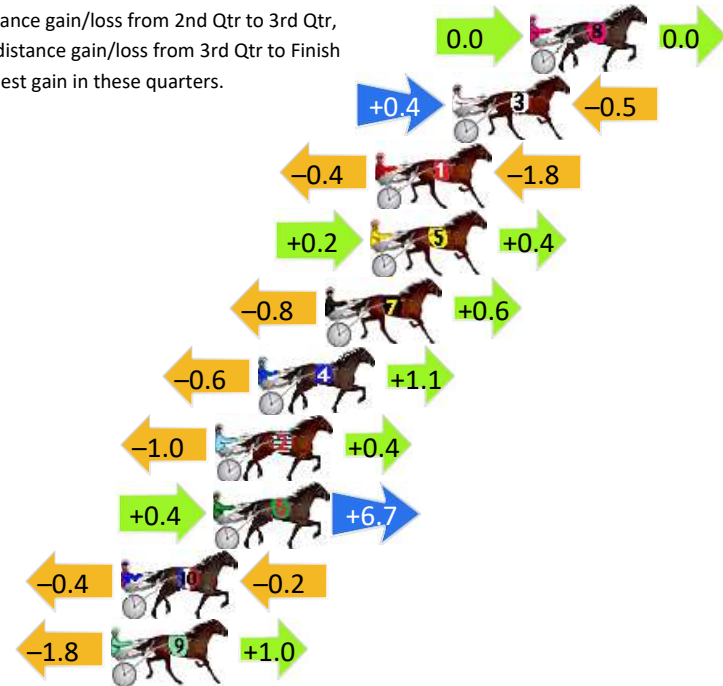

Penrith Race 7 Distance 1720m

Thursday, 20 June 2024

Gross Time: 2:05.70 MileRate: 1:57.60 LeadTime: 7.60s First Qtr: 29.40s Second Qtr: 30.60s Third Qtr: 29.10s Fourth Qtr: 29.00s

DATA TABLE: 800 / 400 Posi's are position from leader and (how wide the horse was at that position)

No	Horse	Plc	Mar	800 Posi	400 Posi	Time	3rd Qtr	4th Qt
8	APPLIED	1	0.0m	0.0m (0)	0.0m (0)	2:05.70	29.10s	29.00s
3	COLLECTIVE WORKS	2	3.1m	3.0m (1)	2.6m (1)	2:05.94	29.07s	29.04s
1	WAR WESTERN	3	6.2m	4.0m (0)	4.4m (0)	2:06.17	29.13s	29.13s
5	IMA SHINKANSEN	4	6.4m	7.0m (1)	6.8m (1)	2:06.19	29.09s	28.97s
7	AQUILA CASTELLO	5	8.2m	8.0m (0)	8.8m (0)	2:06.32	29.16s	28.96s
4	GOTTA BLING IT	6	10.9m	11.4m (1)	12.0m (2)	2:06.53	29.14s	28.92s
2	ELEGANTDANCER	7	12.6m	12.0m (0)	13.0m (1)	2:06.66	29.17s	28.97s
6	ROCKETON	8	12.7m	19.8m (1)	19.4m (1)	2:06.67	29.07s	28.52s
10	SWEET CHAPPY LOU	9	16.4m	15.8m (1)	16.2m (2)	2:06.95	29.13s	29.01s
9	HAWKE EYE	10	16.8m	16.0m (0)	17.8m (0)	2:06.98	29.23s	28.93s

Finish Position and metres gained

First Arrow shows distance gain/loss from 2nd Qtr to 3rd Qtr, Second Arrow shows distance gain/loss from 3rd Qtr to Finish
Blue arrow indicates best gain in these quarters.

800

Visual positions in race at 2nd Quarter