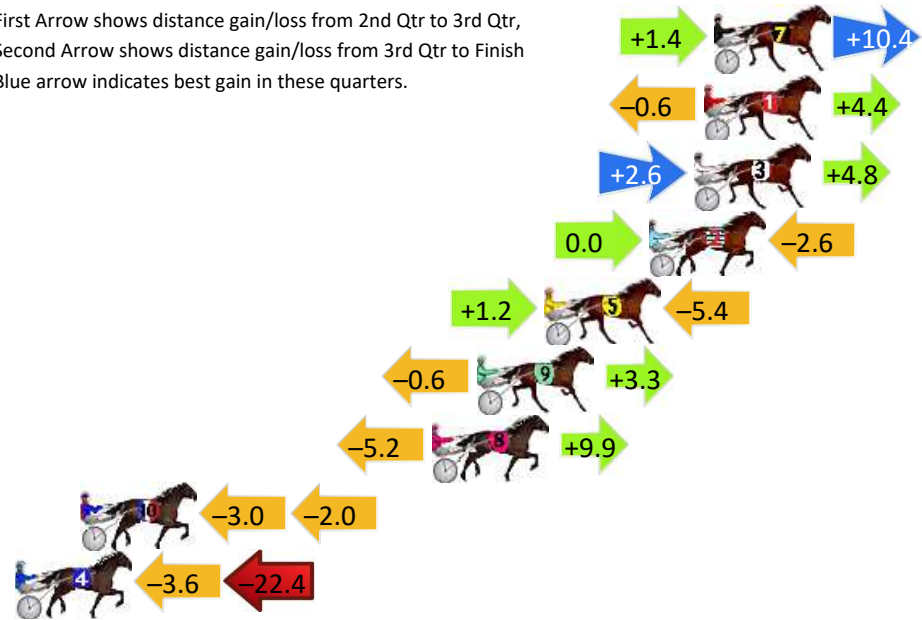

Penrith Race 8 Distance 1720m

Thursday, 20 June 2024

Gross Time: 2:07.20 MileRate: 1:59.00 LeadTime: 7.60s First Qtr: 29.50s Second Qtr: 30.70s Third Qtr: 29.20s Fourth Qtr: 30.20s

DATA TABLE: 800 / 400 Posi's are position from leader and (how wide the horse was at that position)

No	Horse	Plc	Mar	800 Posi	400 Posi	Time	3rd Qtr	4th Qt
7	GOTTADOBETTOR	1	0.0m	11.8m (1)	10.4m (2)	2:07.20	29.11s	29.42s
1	OSCAR MAC	2	0.4m	4.2m (0)	4.8m (0)	2:07.23	29.25s	29.87s
3	CLASSIC WATCH	3	0.8m	8.2m (0)	5.6m (1)	2:07.26	29.01s	29.84s
2	ILLUSTRATION	4	2.6m	0.0m (0)	0.0m (0)	2:07.41	29.20s	30.40s
5	PLAY SOUTHERNLAND	5	6.8m	2.6m (1)	1.4m (1)	2:07.74	29.10s	30.61s
9	MY FRIEND MOLLY	6	9.5m	12.2m (0)	12.8m (0)	2:07.95	29.25s	29.95s
8	WILLROBY	7	11.3m	16.0m (1)	21.2m (1)	2:08.09	29.60s	29.46s
10	SPECIALIZE LOU	8	25.4m	20.4m (1)	23.4m (2)	2:09.21	29.42s	30.35s
4	GROSSO NASO	9	33.4m	7.4m (1)	11.0m (1)	2:09.84	29.44s	31.88s

Finish Position and metres gained

First Arrow shows distance gain/loss from 2nd Qtr to 3rd Qtr, Second Arrow shows distance gain/loss from 3rd Qtr to Finish. Blue arrow indicates best gain in these quarters.

800

Visual positions in race at 2nd Quarter