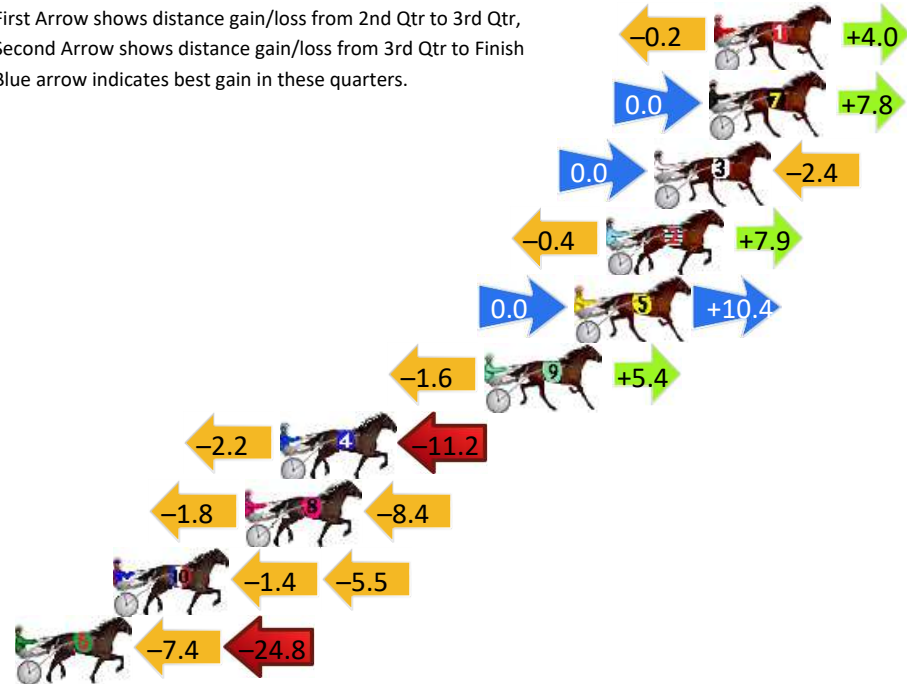

Penrith Race 6 Distance 1720m

Thursday, 20 June 2024

Gross Time: 2:05.20 MileRate: 1:57.10 LeadTime: 7.40s First Qtr: 29.60s Second Qtr: 30.00s Third Qtr: 28.80s Fourth Qtr: 29.40s

DATA TABLE: 800 / 400 Posi's are position from leader and (how wide the horse was at that position)

No	Horse	Plc	Mar	800 Posi	400 Posi	Time	3rd Qtr	4th Qt
1	KNOCKOUT TYSON	1	0.0m	3.8m (0)	4.0m (0)	2:05.20	28.82s	29.11s
7	BELL RIVERKID	2	0.2m	8.0m (0)	8.0m (0)	2:05.22	28.81s	28.83s
3	THE BEST OF YOU	3	2.4m	0.0m (0)	0.0m (0)	2:05.39	28.80s	29.58s
2	DASHING CHEDDAR	4	4.3m	11.8m (0)	12.2m (0)	2:05.53	28.83s	28.82s
5	OURSURFINSAFARI	5	5.6m	16.0m (0)	16.0m (0)	2:05.63	28.81s	28.64s
9	BETTER HARLEY	6	9.2m	13.0m (1)	14.6m (2)	2:05.91	28.92s	29.01s
4	JUST HOME GROWN	7	17.4m	4.0m (1)	6.2m (2)	2:06.54	28.95s	30.22s
8	TOMMYS LUCK	8	18.8m	8.6m (1)	10.4m (2)	2:06.65	28.92s	30.01s
10	CARIBBEAN RUNA	9	24.1m	17.2m (1)	18.6m (2)	2:07.06	28.90s	29.80s
6	JUST ROCKNROLL	10	32.2m	0.0m (1)	7.4m (1)	2:07.68	29.32s	31.21s

Finish Position and metres gained

First Arrow shows distance gain/loss from 2nd Qtr to 3rd Qtr, Second Arrow shows distance gain/loss from 3rd Qtr to Finish
Blue arrow indicates best gain in these quarters.

800

Visual positions in race at 2nd Quarter