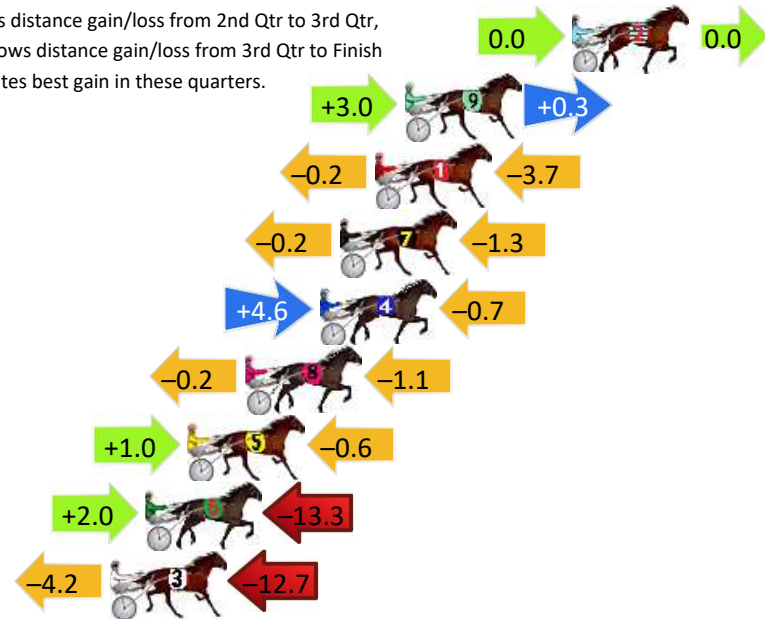

## Finish Position and metres gained

First Arrow shows distance gain/loss from 2nd Qtr to 3rd Qtr, Second Arrow shows distance gain/loss from 3rd Qtr to Finish  
Blue arrow indicates best gain in these quarters.

800

Visual positions in race at 2nd Quarter

400

Visual positions in race at 3rd Quarter

# Penrith Race 2 Distance 2125m

Thursday, 20 June 2024

Gross Time: 2:36.40 MileRate: 1:58.40 LeadTime: 38.70s First Qtr: 30.80s Second Qtr: 29.50s Third Qtr: 28.80s Fourth Qtr: 28.60s

DATA TABLE: 800 / 400 Posi's are position from leader and (how wide the horse was at that position)