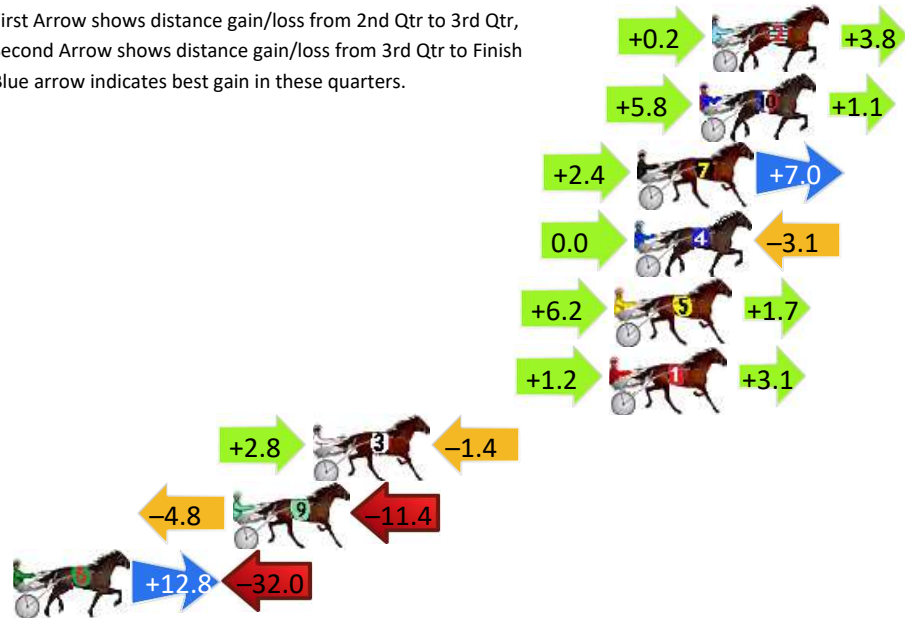

## Finish Position and metres gained

First Arrow shows distance gain/loss from 2nd Qtr to 3rd Qtr, Second Arrow shows distance gain/loss from 3rd Qtr to Finish  
Blue arrow indicates best gain in these quarters.

Visual positions in race at 2nd Quarter

800

Visual positions in race at 3rd Quarter

400

# Penrith Race 4 Distance 1720m

Thursday, 20 June 2024

Gross Time: 2:05.30 MileRate: 1:57.30 LeadTime: 7.50s First Qtr: 29.50s Second Qtr: 29.10s Third Qtr: 30.10s Fourth Qtr: 29.10s

DATA TABLE: 800 / 400 Posi's are position from leader and (how wide the horse was at that position)

## Finish Position and metres gained

First Arrow shows distance gain/loss from 2nd Qtr to 3rd Qtr, Second Arrow shows distance gain/loss from 3rd Qtr to Finish. Blue arrow indicates best gain in these quarters.