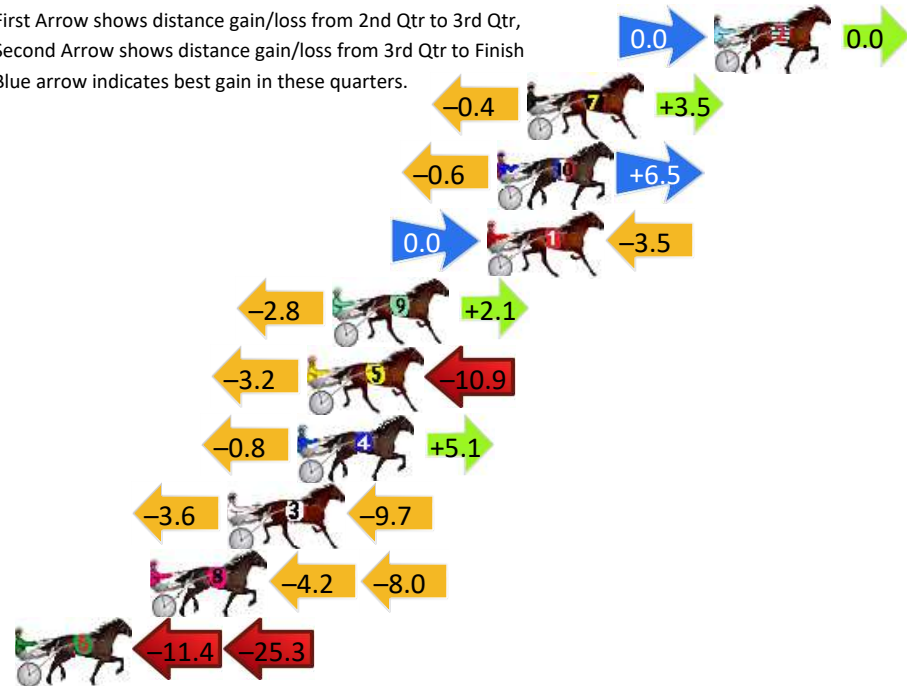

## Finish Position and metres gained

First Arrow shows distance gain/loss from 2nd Qtr to 3rd Qtr, Second Arrow shows distance gain/loss from 3rd Qtr to Finish  
Blue arrow indicates best gain in these quarters.

800

Visual positions in race at 2nd Quarter

400

Visual positions in race at 3rd Quarter

# Penrith Race 3 Distance 1720m

Thursday, 20 June 2024

Gross Time: 2:05.10 MileRate: 1:57.10 LeadTime: 7.50s First Qtr: 29.00s Second Qtr: 29.10s Third Qtr: 29.50s Fourth Qtr: 30.00s

DATA TABLE: 800 / 400 Posi's are position from leader and (how wide the horse was at that position)