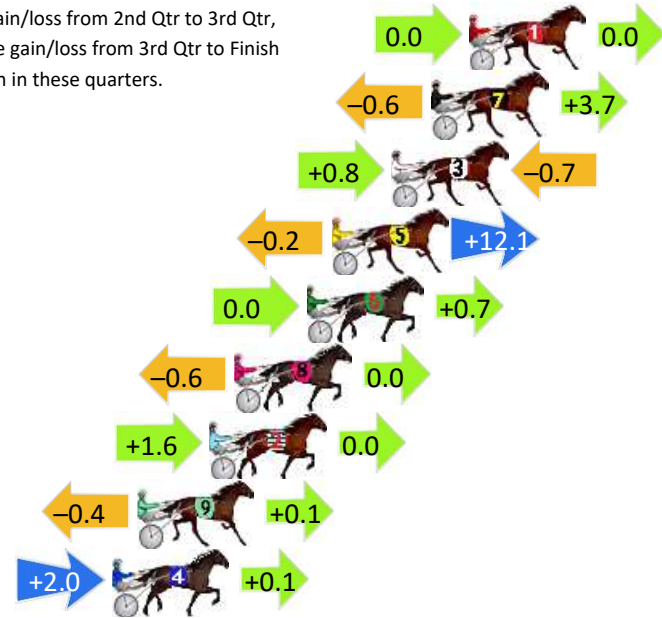

## Finish Position and metres gained

First Arrow shows distance gain/loss from 2nd Qtr to 3rd Qtr, Second Arrow shows distance gain/loss from 3rd Qtr to Finish. Blue arrow indicates best gain in these quarters.

800

Visual positions in race at 2nd Quarter

400

Visual positions in race at 3rd Quarter

# Penrith Race 5 Distance 1720m

Thursday, 20 June 2024

Gross Time: 2:05.40 MileRate: 1:57.40 LeadTime: 7.50s First Qtr: 30.00s Second Qtr: 30.90s Third Qtr: 28.80s Fourth Qtr: 28.20s

DATA TABLE: 800 / 400 Posi's are position from leader and (how wide the horse was at that position)

## Finish Position and metres gained

First Arrow shows distance gain/loss from 2nd Qtr to 3rd Qtr, Second Arrow shows distance gain/loss from 3rd Qtr to Finish  
Blue arrow indicates best gain in these quarters.