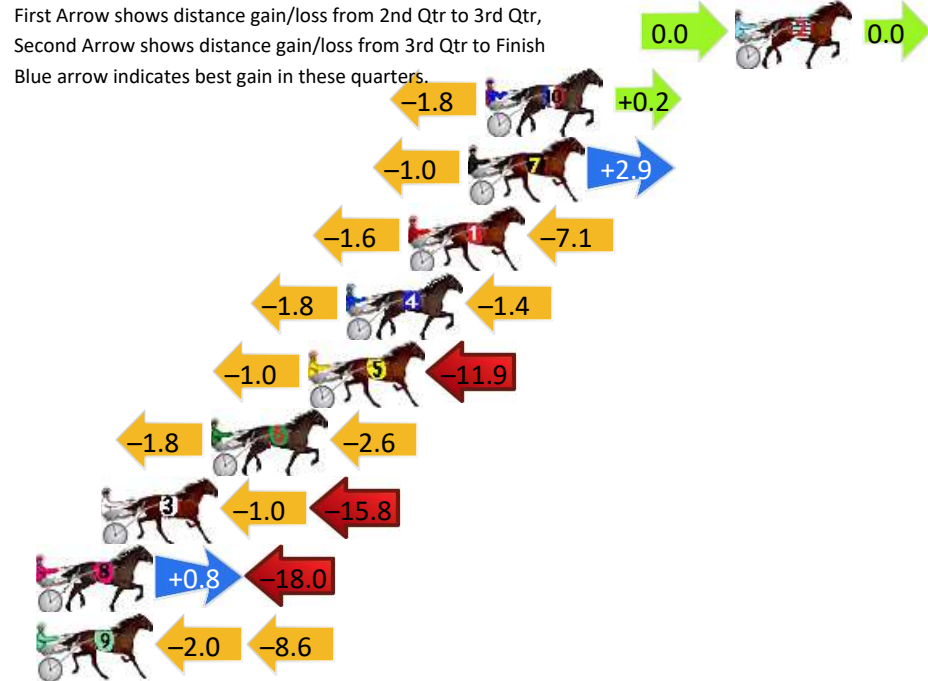

Bathurst Race 2 Distance 1730m

Friday, 21 June 2024

Gross Time: 2:09.60 MileRate: 2:00.60 LeadTime: 8.50s First Qtr: 31.20s Second Qtr: 30.90s Third Qtr: 29.50s Fourth Qtr: 29.50s

DATA TABLE: 800 / 400 Posi's are position from leader and (how wide the horse was at that position)

No	Horse	Plc	Mar	800 Posi	400 Posi	Time	3rd Qtr	4th Qt
2	ARE YOU WITH ME	1	0.0m	0.0m (0)	0.0m (0)	2:09.60	29.50s	29.50s
10	KARINYA MAX	2	10.0m	8.4m (0)	10.2m (0)	2:10.37	29.63s	29.49s
7	NONE GRATER	3	10.7m	12.6m (1)	13.6m (1)	2:10.43	29.57s	29.29s
1	FEELGOOD EXPRESS	4	13.1m	4.4m (0)	6.0m (0)	2:10.61	29.62s	30.02s
4	TOOLITTLETOOLATE	5	15.6m	12.4m (0)	14.2m (0)	2:10.81	29.63s	29.60s
5	ROSE OF JULIANA	6	17.1m	4.2m (1)	5.2m (1)	2:10.92	29.57s	30.37s
6	BATED BREATH	7	21.0m	16.6m (0)	18.4m (0)	2:11.22	29.63s	29.69s
3	FOREVER BETTOR	8	25.4m	8.6m (1)	9.6m (1)	2:11.56	29.57s	30.66s
8	CHILLAX	9	36.8m	19.6m (1)	18.8m (1)	2:12.45	29.44s	30.82s
9	THE HANDSOME ONE	10	40.6m	30.0m (0)	32.0m (0)	2:12.74	29.65s	30.13s

Finish Position and metres gained