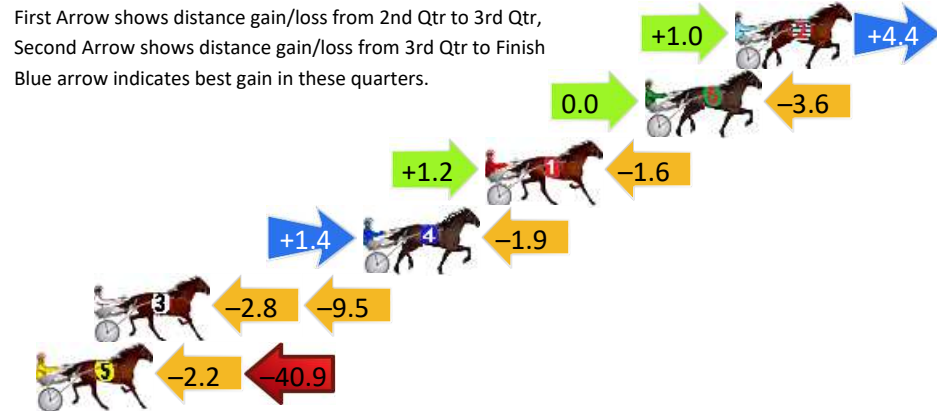

Bathurst Race 8 Distance 1730m

Friday, 21 June 2024

Gross Time: 2:07.50 MileRate: 1:58.60 LeadTime: 8.30s First Qtr: 30.00s Second Qtr: 31.40s Third Qtr: 28.80s Fourth Qtr: 29.00s

DATA TABLE: 800 / 400 Posi's are position from leader and (how wide the horse was at that position)

NoHorse	Plc	Mar	800 Posi	400 Posi	Time	3rd Qtr	4th Qt
2 DOLLY ROCKET	1	0.0m	5.4m (0)	4.4m (0)	2:07.50	28.73s	28.68s
6 ROWDY SHANNON	2	3.6m	0.0m (0)	0.0m (0)	2:07.77	28.80s	29.26s
1 KARLOO CANDICE	3	10.0m	9.6m (0)	8.4m (0)	2:08.26	28.71s	29.12s
4 GDANSK	4	14.9m	14.4m (0)	13.0m (0)	2:08.63	28.70s	29.14s
3 SANDERS	5	25.7m	13.4m (1)	16.2m (1)	2:09.46	29.00s	29.68s
5 KARLOO DIDDY	6	52.3m	9.2m (1)	11.4m (1)	2:11.48	28.95s	31.95s

Finish Position and metres gained

8
0
0

Visual positions in race at 2nd Quarter