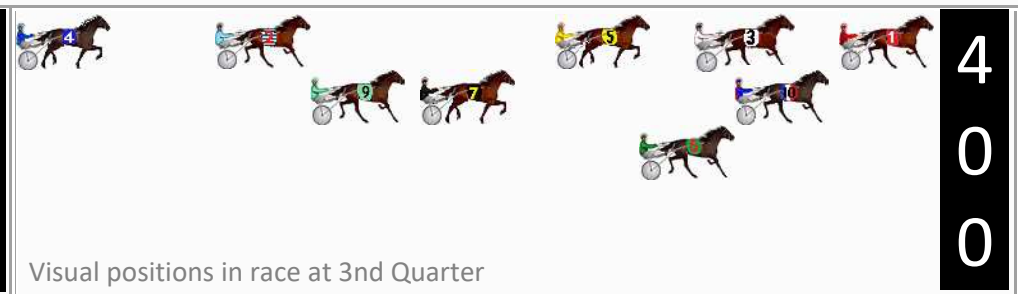

Bathurst Race 4 Distance 1730m

Friday, 21 June 2024

Gross Time: 2:09.60 MileRate: 2:00.60 LeadTime: 8.20s First Qtr: 30.60s Second Qtr: 31.20s Third Qtr: 29.60s Fourth Qtr: 30.00s

DATA TABLE: 800 / 400 Posi's are position from leader and (how wide the horse was at that position)

Finish Position and metres gained

First Arrow shows distance gain/loss from 2nd Qtr to 3rd Qtr, Second Arrow shows distance gain/loss from 3rd Qtr to Finish
Blue arrow indicates best gain in these quarters.