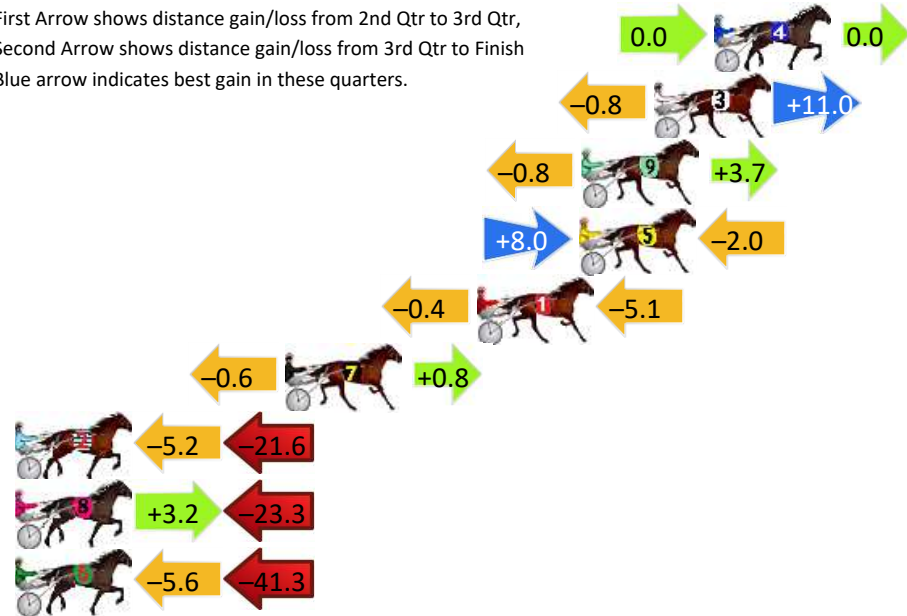

Finish Position and metres gained

First Arrow shows distance gain/loss from 2nd Qtr to 3rd Qtr, Second Arrow shows distance gain/loss from 3rd Qtr to Finish
Blue arrow indicates best gain in these quarters.

800

400

Visual positions in race at 2nd Quarter

Visual positions in race at 3rd Quarter

Bathurst Race 7 Distance 1730m

Friday, 21 June 2024

Gross Time: 2:08.20 MileRate: 1:59.30 LeadTime: 8.90s First Qtr: 29.10s Second Qtr: 31.60s Third Qtr: 29.40s Fourth Qtr: 29.20s

DATA TABLE: 800 / 400 Posi's are position from leader and (how wide the horse was at that position)

No	Horse	Plc	Mar	800 Posi	400 Posi	Time	3rd Qtr	4th Qt
4	EUREKA	1	0.0m	0.0m (0)	0.0m (0)	2:08.20	29.40s	29.20s
3	BELL RIVER BOY	2	2.4m	12.6m (0)	13.4m (0)	2:08.38	29.46s	28.40s
9	A LIL BIT OF LOVE	3	5.3m	8.2m (0)	9.0m (0)	2:08.61	29.46s	28.93s
5	THE DANCER	4	5.4m	11.4m (1)	3.4m (2)	2:08.61	28.82s	29.35s
1	BOTTLE ROCK	5	9.5m	4.0m (0)	4.4m (0)	2:08.93	29.43s	29.57s
7	MIDNIGHT TERROR	6	17.2m	17.4m (0)	18.0m (0)	2:09.52	29.44s	29.14s
2	JESSEJAMES SHANNON	7	29.2m	2.4m (1)	7.6m (1)	2:10.44	29.78s	30.77s
8	LIMBO LENNY	8	35.9m	15.8m (1)	12.6m (2)	2:10.95	29.17s	30.89s
6	GHOSTLY COURAGE	9	53.9m	7.0m (1)	12.6m (1)	2:12.33	29.82s	32.20s