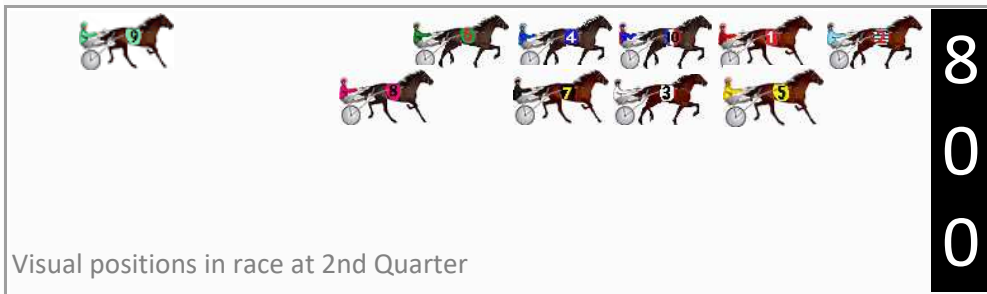

Bathurst Race 2 Distance 1730m

Friday, 21 June 2024

Gross Time: 2:09.60 MileRate: 2:00.60 LeadTime: 8.50s First Qtr: 31.20s Second Qtr: 30.90s Third Qtr: 29.50s Fourth Qtr: 29.50s

DATA TABLE: 800 / 400 Posi's are position from leader and (how wide the horse was at that position)

No	Horse	Plc	Mar	800 Posi	400 Posi	Time	3rd Qtr	4th Qt
2	ARE YOU WITH ME	1	0.0m	0.0m (0)	0.0m (0)	2:09.60	29.50s	29.50s
10	KARINYA MAX	2	10.0m	8.4m (0)	10.2m (0)	2:10.37	29.63s	29.49s
7	NONE GRATER	3	10.7m	12.6m (1)	13.6m (1)	2:10.43	29.57s	29.29s
1	FEELGOOD EXPRESS	4	13.1m	4.4m (0)	6.0m (0)	2:10.61	29.62s	30.02s
4	TOOLITTLETOOLATE	5	15.6m	12.4m (0)	14.2m (0)	2:10.81	29.63s	29.60s
5	ROSE OF JULIANA	6	17.1m	4.2m (1)	5.2m (1)	2:10.92	29.57s	30.37s
6	BATED BREATH	7	21.0m	16.6m (0)	18.4m (0)	2:11.22	29.63s	29.69s
3	FOREVER BETTOR	8	25.4m	8.6m (1)	9.6m (1)	2:11.56	29.57s	30.66s
8	CHILLAX	9	36.8m	19.6m (1)	18.8m (1)	2:12.45	29.44s	30.82s
9	THE HANDSOME ONE	10	40.6m	30.0m (0)	32.0m (0)	2:12.74	29.65s	30.13s

Finish Position and metres gained