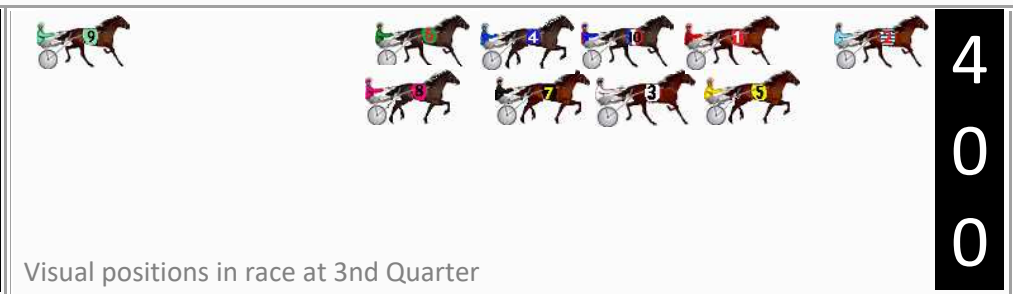

Bathurst Race 2 Distance 1730m

Friday, 21 June 2024

Gross Time: 2:09.60 MileRate: 2:00.60 LeadTime: 8.50s First Qtr: 31.20s Second Qtr: 30.90s Third Qtr: 29.50s Fourth Qtr: 29.50s

DATA TABLE: 800 / 400 Posi's are position from leader and (how wide the horse was at that position)

No	Horse	Plc	Mar	800 Posi	400 Posi	Time	3rd Qtr	4th Qt
2	ARE YOU WITH ME	1	0.0m	0.0m (0)	0.0m (0)	2:09.60	29.50s	29.50s
10	KARINYA MAX	2	10.0m	8.4m (0)	10.2m (0)	2:10.37	29.63s	29.49s
7	NONE GRATER	3	10.7m	12.6m (1)	13.6m (1)	2:10.43	29.57s	29.29s
1	FEELGOOD EXPRESS	4	13.1m	4.4m (0)	6.0m (0)	2:10.61	29.62s	30.02s
4	TOOLITTLETOOLATE	5	15.6m	12.4m (0)	14.2m (0)	2:10.81	29.63s	29.60s
5	ROSE OF JULIANA	6	17.1m	4.2m (1)	5.2m (1)	2:10.92	29.57s	30.37s
6	BATED BREATH	7	21.0m	16.6m (0)	18.4m (0)	2:11.22	29.63s	29.69s
3	FOREVER BETTOR	8	25.4m	8.6m (1)	9.6m (1)	2:11.56	29.57s	30.66s
8	CHILLAX	9	36.8m	19.6m (1)	18.8m (1)	2:12.45	29.44s	30.82s
9	THE HANDSOME ONE	10	40.6m	30.0m (0)	32.0m (0)	2:12.74	29.65s	30.13s

Finish Position and metres gained