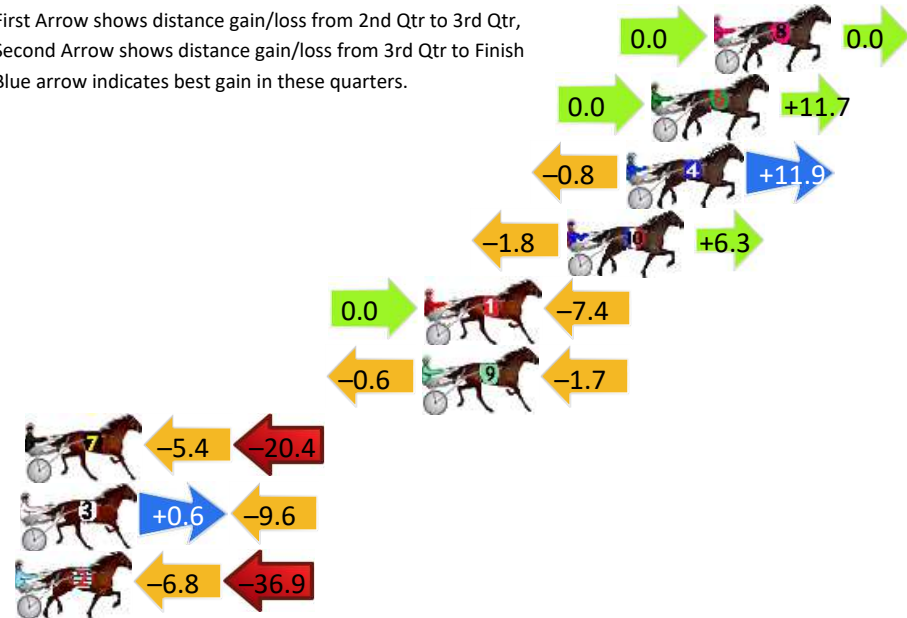

Finish Position and metres gained

First Arrow shows distance gain/loss from 2nd Qtr to 3rd Qtr, Second Arrow shows distance gain/loss from 3rd Qtr to Finish
Blue arrow indicates best gain in these quarters.

Bathurst Race 5 Distance 2260m

Friday, 21 June 2024

Gross Time: 2:50.20 MileRate: 2:01.20 LeadTime: 50.80s First Qtr: 31.80s Second Qtr: 29.20s Third Qtr: 29.00s Fourth Qtr: 29.40s

DATA TABLE: 800 / 400 Posi's are position from leader and (how wide the horse was at that position)