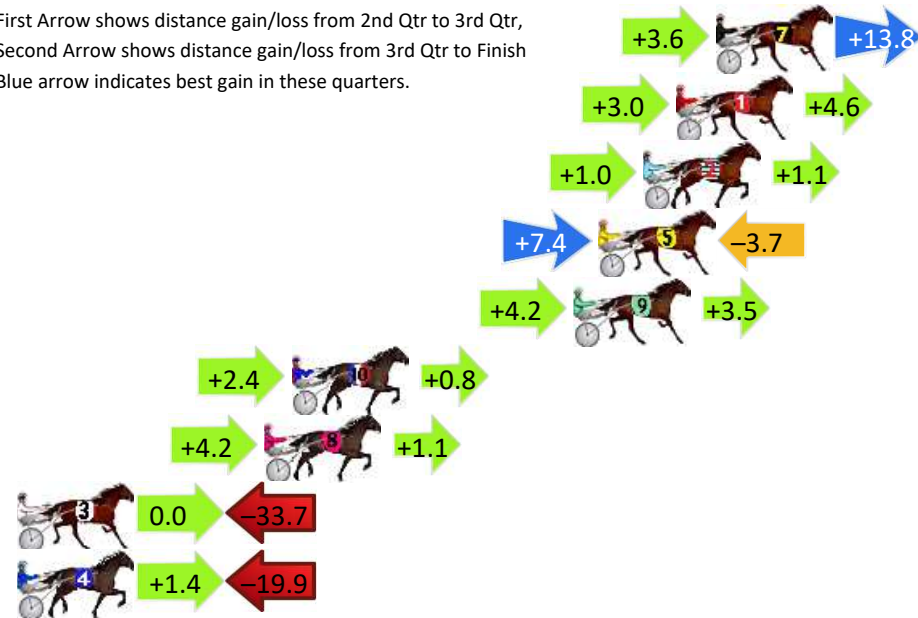

Bathurst Race 1 Distance 1730m

Friday, 21 June 2024

Gross Time: 2:07.60 MileRate: 1:58.70 LeadTime: 8.20s First Qtr: 28.00s Second Qtr: 29.90s Third Qtr: 29.80s Fourth Qtr: 31.70s

DATA TABLE: 800 / 400 Posi's are position from leader and (how wide the horse was at that position)

No	Horse	Plc	Mar	800 Posi	400 Posi	Time	3rd Qtr	4th Qt
7	ROSIE ROMANCE	1	0.0m	17.4m (0)	13.8m (0)	2:07.60	29.56s	30.61s
1	THE RINGMASTER	2	1.6m	9.2m (0)	6.2m (1)	2:07.73	29.58s	31.34s
2	RIVERINA FLASH	3	2.9m	5.0m (0)	4.0m (0)	2:07.84	29.73s	31.61s
5	LITTLE POPCORN	4	4.7m	8.4m (1)	1.0m (1)	2:07.99	29.23s	31.99s
9	MAJOR JAMANE	5	5.7m	13.4m (0)	9.2m (0)	2:08.07	29.49s	31.42s
10	TOP GUN TILLY	6	17.0m	20.2m (1)	17.8m (2)	2:09.01	29.62s	31.64s
8	BELLASBEACHBOY	7	18.1m	23.4m (0)	19.2m (1)	2:09.10	29.48s	31.61s
3	TRIOLI	8	33.7m	0.0m (0)	0.0m (0)	2:10.39	29.72s	34.36s
4	DARK LUSTRE	9	34.5m	16.0m (1)	14.6m (1)	2:10.46	29.65s	33.27s

Finish Position and metres gained

First Arrow shows distance gain/loss from 2nd Qtr to 3rd Qtr, Second Arrow shows distance gain/loss from 3rd Qtr to Finish. Blue arrow indicates best gain in these quarters.

DATA TABLE: 800 / 400 Posi's are position from leader and (how wide the horse was at that position)

NoHorse	Plc	Mar	800 Posi	400 Posi	Time	3rd Qtr	4th Qt
2 DOLLY ROCKET	1	0.0m	5.4m (0)	4.4m (0)	2:07.50	28.73s	28.68s
6 ROWDY SHANNON	2	3.6m	0.0m (0)	0.0m (0)	2:07.77	28.80s	29.26s
1 KARLOO CANDICE	3	10.0m	9.6m (0)	8.4m (0)	2:08.26	28.71s	29.12s
4 GDANSK	4	14.9m	14.4m (0)	13.0m (0)	2:08.63	28.70s	29.14s
3 SANDERS	5	25.7m	13.4m (1)	16.2m (1)	2:09.46	29.00s	29.68s
5 KARLOO DIDDY	6	52.3m	9.2m (1)	11.4m (1)	2:11.48	28.95s	31.95s