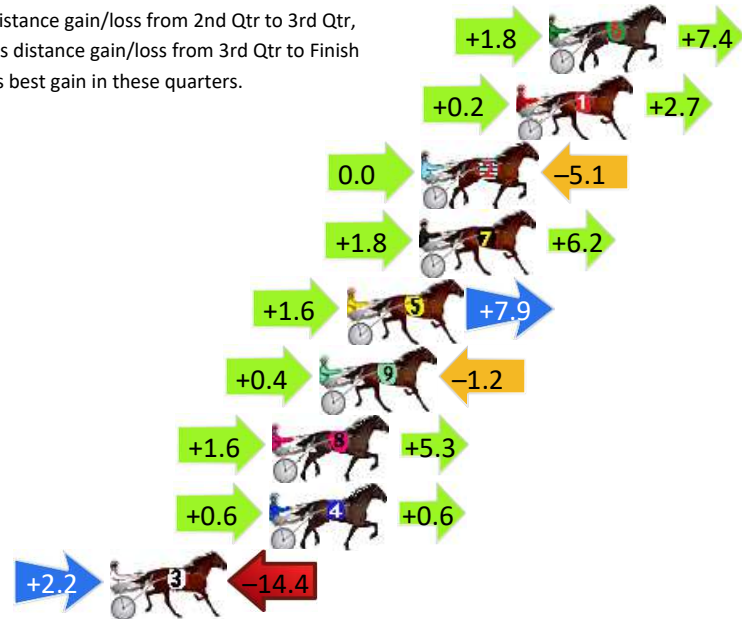

Finish Position and metres gained

First Arrow shows distance gain/loss from 2nd Qtr to 3rd Qtr, Second Arrow shows distance gain/loss from 3rd Qtr to Finish
Blue arrow indicates best gain in these quarters.

800

Visual positions in race at 2nd Quarter

400

Visual positions in race at 3rd Quarter

Bathurst Race 6 Distance 1730m

Friday, 21 June 2024

Gross Time: 2:08.60 MileRate: 1:59.60 LeadTime: 8.20s First Qtr: 30.90s Second Qtr: 30.80s Third Qtr: 28.40s Fourth Qtr: 30.30s

DATA TABLE: 800 / 400 Posi's are position from leader and (how wide the horse was at that position)

No	Horse	Plc	Mar	800 Posi	400 Posi	Time	3rd Qtr	4th Qt
6	JOES REDEMPTION	1	0.0m	9.2m (1)	7.4m (1)	2:08.60	28.29s	29.74s
1	JOHN RICHARD	2	1.3m	4.2m (0)	4.0m (0)	2:08.70	28.39s	30.10s
2	BILL SHANNON	3	5.1m	0.0m (0)	0.0m (0)	2:09.00	28.39s	30.68s
7	NOVA JO	4	5.2m	13.2m (1)	11.4m (1)	2:09.01	28.28s	29.83s
5	FIFTY THREE STARS	5	8.1m	17.6m (0)	16.0m (0)	2:09.24	28.30s	29.70s
9	HALL MOST AN ANGEL	6	9.2m	8.4m (0)	8.0m (0)	2:09.33	28.37s	30.39s
8	HALL CASH	7	11.1m	18.0m (1)	16.4m (1)	2:09.48	28.30s	29.90s
4	FRONTIER	8	11.2m	12.4m (0)	11.8m (0)	2:09.49	28.36s	30.25s
3	NIKALONG MINT	9	17.6m	5.4m (1)	3.2m (1)	2:10.00	28.21s	31.38s