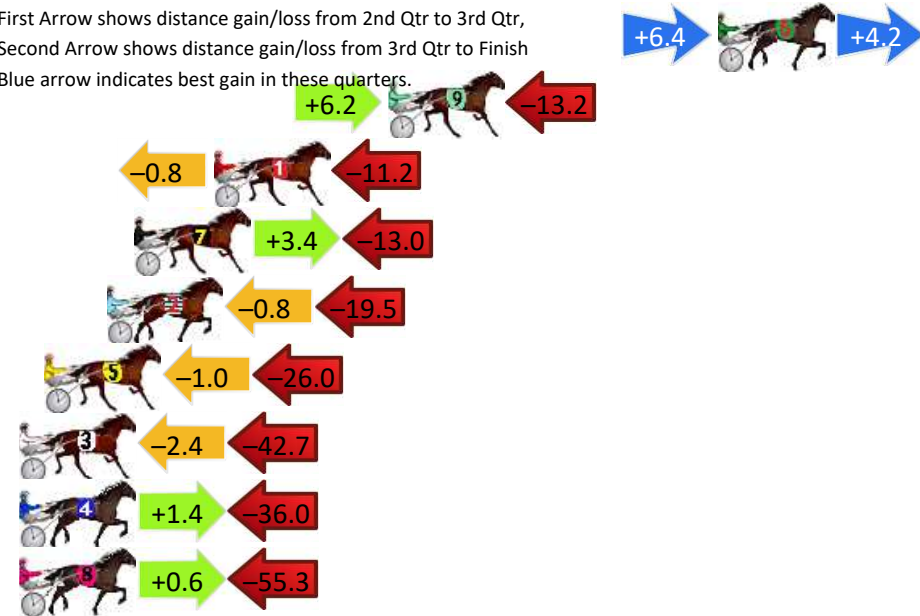

DATA TABLE: 800 / 400 Posi's are position from leader and (how wide the horse was at that position)

No	Horse	Plc	Mar	800 Posi	400 Posi	Time	3rd Qtr	4th Qt
2	ARE YOU WITH ME	1	0.0m	0.0m (0)	0.0m (0)	2:09.60	29.50s	29.50s
10	KARINYA MAX	2	10.0m	8.4m (0)	10.2m (0)	2:10.37	29.63s	29.49s
7	NONE GRATER	3	10.7m	12.6m (1)	13.6m (1)	2:10.43	29.57s	29.29s
1	FEELGOOD EXPRESS	4	13.1m	4.4m (0)	6.0m (0)	2:10.61	29.62s	30.02s
4	TOOLITTLETOOLATE	5	15.6m	12.4m (0)	14.2m (0)	2:10.81	29.63s	29.60s
5	ROSE OF JULIANA	6	17.1m	4.2m (1)	5.2m (1)	2:10.92	29.57s	30.37s
6	BATED BREATH	7	21.0m	16.6m (0)	18.4m (0)	2:11.22	29.63s	29.69s
3	FOREVER BETTOR	8	25.4m	8.6m (1)	9.6m (1)	2:11.56	29.57s	30.66s
8	CHILLAX	9	36.8m	19.6m (1)	18.8m (1)	2:12.45	29.44s	30.82s
9	THE HANDSOME ONE	10	40.6m	30.0m (0)	32.0m (0)	2:12.74	29.65s	30.13s

Finish Position and metres gained

Bathurst Race 3 Distance 1730m

Friday, 21 June 2024

Gross Time: 2:06.20 MileRate: 1:57.40 LeadTime: 8.60s First Qtr: 28.10s Second Qtr: 32.00s Third Qtr: 29.00s Fourth Qtr: 28.50s

DATA TABLE: 800 / 400 Posi's are position from leader and (how wide the horse was at that position)

NoHorse	Plc	Mar	800 Posi	400 Posi	Time	3rd Qtr	4th Qt
6 HOOKED ON WINNING	1	0.0m	10.6m (1)	4.2m (2)	2:06.20	28.54s	28.20s
9 ZACHARY SHANNON	2	13.2m	6.2m (1)	0.0m (1)	2:07.19	28.57s	29.44s
1 CARBAGANOOSH	3	20.2m	8.2m (0)	9.0m (0)	2:07.71	29.06s	29.29s
7 MENDOZA LASS	4	23.4m	13.8m (0)	10.4m (1)	2:07.95	28.77s	29.42s
2 CALA JEWEL	5	24.5m	4.2m (0)	5.0m (0)	2:08.03	29.07s	29.88s
5 TULHURST JANET	6	27.0m	0.0m (0)	1.0m (0)	2:08.22	29.09s	30.34s
3 THE BLACK FOX	7	47.3m	2.2m (1)	4.6m (1)	2:09.74	29.20s	31.53s
4 PUPPETEER	8	49.6m	15.0m (1)	13.6m (2)	2:09.91	28.92s	31.05s
8 MISS TYLER	9	73.1m	18.4m (0)	17.8m (0)	2:11.67	28.99s	32.42s

Finish Position and metres gained

First Arrow shows distance gain/loss from 2nd Qtr to 3rd Qtr, Second Arrow shows distance gain/loss from 3rd Qtr to Finish
Blue arrow indicates best gain in these quarters.