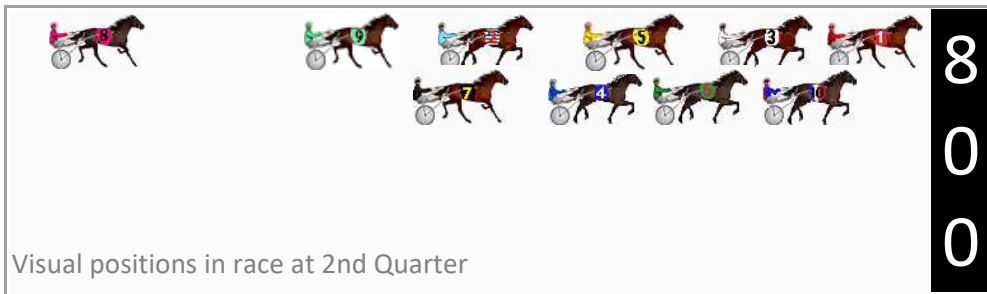

Finish Position and metres gained

First Arrow shows distance gain/loss from 2nd Qtr to 3rd Qtr, Second Arrow shows distance gain/loss from 3rd Qtr to Finish
Blue arrow indicates best gain in these quarters.