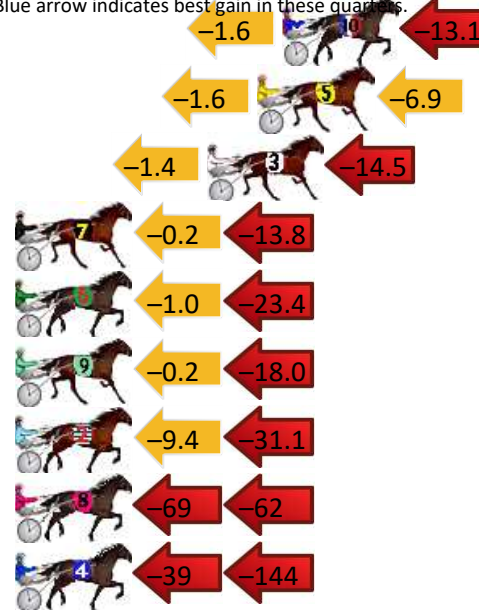

Finish Position and metres gained

First Arrow shows distance gain/loss from 2nd Qtr to 3rd Qtr, Second Arrow shows distance gain/loss from 3rd Qtr to Finish
Blue arrow indicates best gain in these quarters.

Bathurst Race 4 Distance 1730m

Friday, 21 June 2024

Gross Time: 2:09.60 MileRate: 2:00.60 LeadTime: 8.20s First Qtr: 30.60s Second Qtr: 31.20s Third Qtr: 29.60s Fourth Qtr: 30.00s

DATA TABLE: 800 / 400 Posi's are position from leader and (how wide the horse was at that position)

No	Horse	Plc	Mar	800 Posi	400 Posi	Time	3rd Qtr	4th Qt
1	BRIDGE ON FIRE	1	0.0m	0.0m (0)	0.0m (0)	2:09.60	29.60s	30.00s
10	DUSTY JACK	2	17.3m	2.6m (1)	4.2m (1)	2:10.96	29.71s	30.98s
5	MERRYWOOD MARY	3	18.3m	9.8m (0)	11.4m (0)	2:11.04	29.72s	30.51s
3	JETS REASON	4	20.3m	4.4m (0)	5.8m (0)	2:11.20	29.70s	31.08s
7	LETSTACOBOUTIT	5	30.6m	16.6m (1)	16.8m (1)	2:12.00	29.61s	31.03s
6	HES REGAL	6	31.4m	7.0m (1)	8.0m (2)	2:12.07	29.66s	31.75s
9	IRK MCGLURK	7	39.2m	21.0m (0)	21.2m (1)	2:12.68	29.61s	31.34s
2	SKYLAH ROCKS	8	56.1m	15.6m (0)	25.0m (0)	2:14.01	30.28s	32.32s
8	SONNY WRITER	9	161.8m	31.2m (0)	100.0m (0)	2:22.31	34.67s	34.61s
4	SHEZ A PUNTER	10	193.1m	11.2m (1)	50.0m (0)	2:24.77	32.40s	40.67s