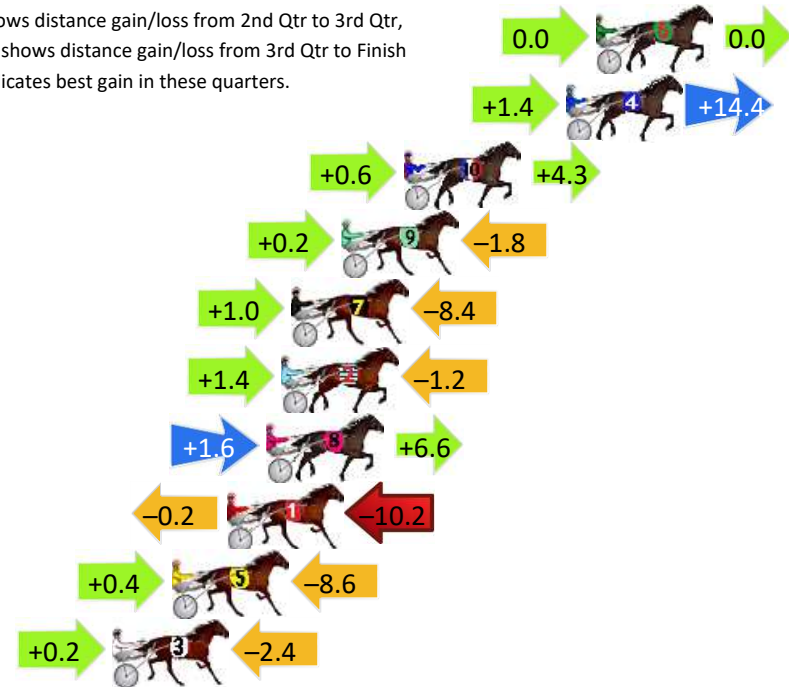

Finish Position and metres gained

First Arrow shows distance gain/loss from 2nd Qtr to 3rd Qtr, Second Arrow shows distance gain/loss from 3rd Qtr to Finish Blue arrow indicates best gain in these quarters.

800

Visual positions in race at 2nd Quarter

400

Visual positions in race at 3rd Quarter

Newcastle Race 2 Distance 1609m

Friday, 21 June 2024

Gross Time: 1:56.00 MileRate: 1:56.00 LeadTime: 0.00s First Qtr: 28.10s Second Qtr: 30.60s Third Qtr: 28.40s Fourth Qtr: 28.90s

DATA TABLE: 800 / 400 Posi's are position from leader and (how wide the horse was at that position)

No	Horse	Plc	Mar	800 Posi	400 Posi	Time	3rd Qtr	4th Qt
6	PETER FORSBERG	1	0.0m	0.0m (0)	0.0m (0)	1:56.00	28.40s	28.90s
4	CONOR MCGREGOR	2	1.2m	17.0m (1)	15.6m (2)	1:56.09	28.31s	27.87s
10	POPSTAROMAR	3	7.7m	12.6m (0)	12.0m (1)	1:56.58	28.36s	28.59s
9	FAR OUT RINGO	4	10.2m	8.6m (0)	8.4m (0)	1:56.77	28.38s	29.03s
7	CAPTAIN DORIAN	5	12.2m	4.8m (1)	3.8m (1)	1:56.93	28.32s	29.50s
2	LOVE LOU	6	12.6m	12.8m (1)	11.4m (2)	1:56.96	28.30s	28.99s
8	SALLY BIGTIME	7	13.2m	21.4m (1)	19.8m (1)	1:57.00	28.29s	28.43s
1	LIMOUSINE CHEEKY	8	14.8m	4.4m (0)	4.6m (0)	1:57.12	28.41s	29.63s
5	MAMMALS RIDDLE	9	17.0m	8.8m (1)	8.4m (1)	1:57.29	28.37s	29.52s
3	SWEET CREATION	10	19.4m	17.2m (0)	17.0m (0)	1:57.47	28.38s	29.07s