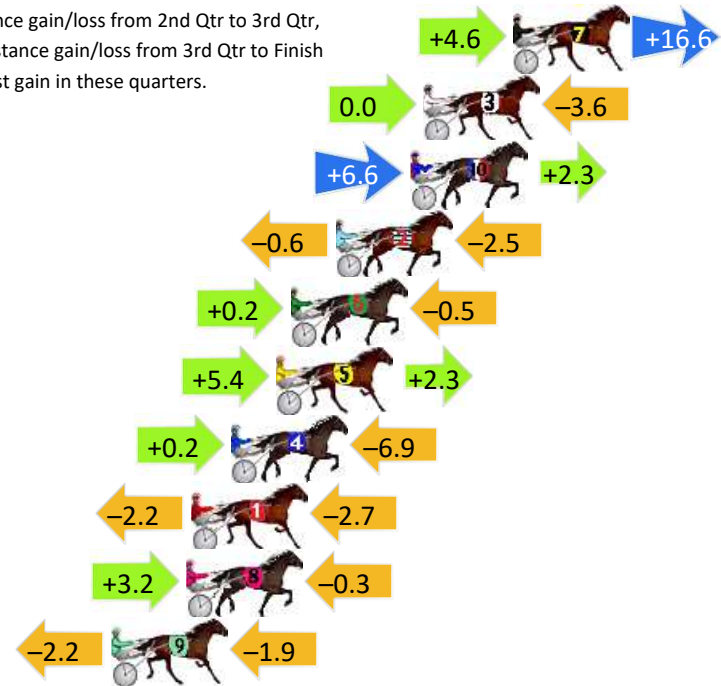

Newcastle Race 7 Distance 1609m

Friday, 21 June 2024

Gross Time: 1:56.30 MileRate: 1:56.30 LeadTime: 0.00s First Qtr: 27.80s Second Qtr: 30.10s Third Qtr: 30.00s Fourth Qtr: 28.40s

DATA TABLE: 800 / 400 Posi's are position from leader and (how wide the horse was at that position)

No	Horse	Plc	Mar	800 Posi	400 Posi	Time	3rd Qtr	4th Qt
7	HARMONY	1	0.0m	21.2m (1)	16.6m (2)	1:56.30	29.63s	27.23s
3	SHARK DANCER	2	3.6m	0.0m (0)	0.0m (0)	1:56.57	30.01s	28.65s
10	STILL ROLLIN	3	4.1m	13.0m (1)	6.4m (2)	1:56.61	29.52s	28.24s
2	FLYING SHARD	4	7.1m	4.0m (0)	4.6m (0)	1:56.83	30.05s	28.58s
6	TABRA	5	8.9m	8.6m (1)	8.4m (1)	1:56.96	29.99s	28.44s
5	WESTERN RICKI	6	9.5m	17.2m (1)	11.8m (2)	1:57.01	29.60s	28.24s
4	GROSESTAR	7	11.3m	4.6m (1)	4.4m (1)	1:57.14	30.00s	28.89s
1	HAPPY AS	8	12.9m	8.0m (0)	10.2m (0)	1:57.26	30.17s	28.59s
8	MAGIC SHOOS	9	13.1m	16.0m (0)	12.8m (1)	1:57.28	29.77s	28.42s
9	THE METAL FLYER	10	16.1m	12.0m (0)	14.2m (0)	1:57.50	30.16s	28.53s

Finish Position and metres gained

First Arrow shows distance gain/loss from 2nd Qtr to 3rd Qtr, Second Arrow shows distance gain/loss from 3rd Qtr to Finish
Blue arrow indicates best gain in these quarters.

800

Visual positions in race at 2nd Quarter