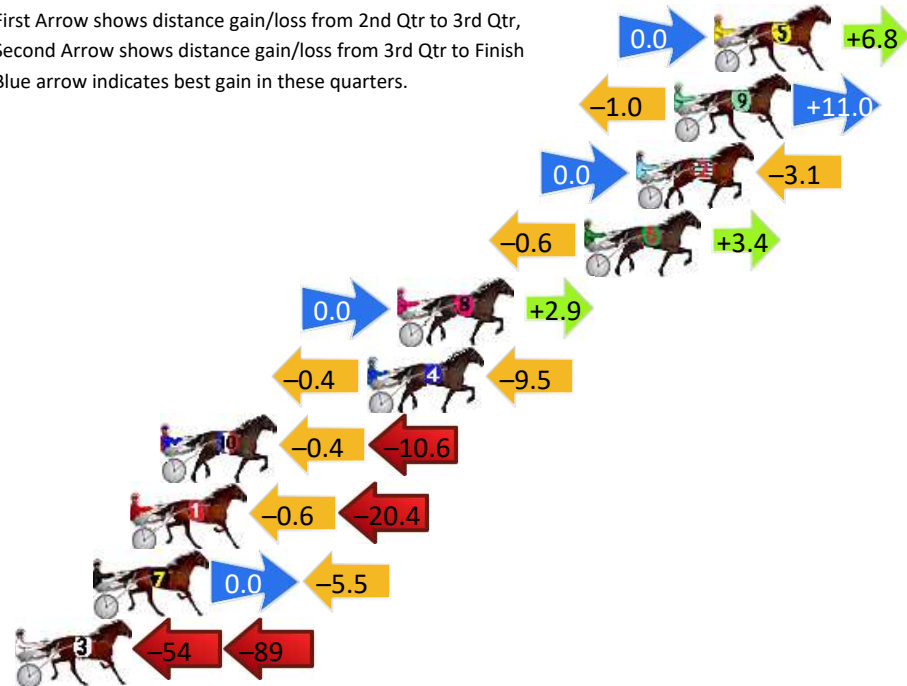

Newcastle Race 1 Distance 2030m

Friday, 21 June 2024

Gross Time: 2:27.40 MileRate: 1:56.80 LeadTime: 29.50s First Qtr: 29.30s Second Qtr: 29.90s Third Qtr: 29.40s Fourth Qtr: 29.30s

DATA TABLE: 800 / 400 Posi's are position from leader and (how wide the horse was at that position)

Finish Position and metres gained

First Arrow shows distance gain/loss from 2nd Qtr to 3rd Qtr, Second Arrow shows distance gain/loss from 3rd Qtr to Finish Blue arrow indicates best gain in these quarters.