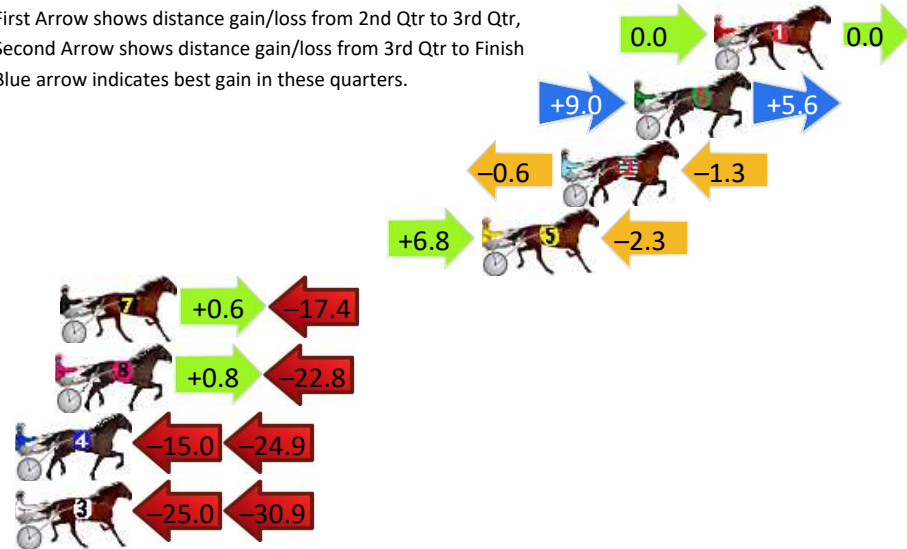

Finish Position and metres gained

First Arrow shows distance gain/loss from 2nd Qtr to 3rd Qtr, Second Arrow shows distance gain/loss from 3rd Qtr to Finish
Blue arrow indicates best gain in these quarters.

800

Visual positions in race at 2nd Quarter

400

Visual positions in race at 3rd Quarter

Newcastle Race 6 Distance 1609m

Friday, 21 June 2024

Gross Time: 1:57.40 MileRate: 1:57.40 LeadTime: 0.00s First Qtr: 29.40s Second Qtr: 30.40s Third Qtr: 28.70s Fourth Qtr: 28.90s

DATA TABLE: 800 / 400 Posi's are position from leader and (how wide the horse was at that position)

No	Horse	Plc	Mar	800 Posi	400 Posi	Time	3rd Qtr	4th Qt
1	LOOKIN GOOD MARGIE	1	0.0m	0.0m (0)	0.0m (0)	1:57.40	28.70s	28.90s
6	LOCKITINEDDY	2	3.2m	17.8m (1)	8.8m (0)	1:57.64	28.06s	28.50s
2	MIKI BE FREE	3	6.1m	4.2m (0)	4.8m (0)	1:57.86	28.74s	28.99s
5	MANHATTEN CHICK	4	9.3m	13.8m (1)	7.0m (2)	1:58.11	28.21s	29.07s
7	XTRAVAGANT MAN	5	26.2m	9.4m (1)	8.8m (1)	1:59.39	28.65s	30.15s
8	BLING THE KASH	6	26.4m	4.4m (1)	3.6m (1)	1:59.40	28.64s	30.54s
4	VALDEZZ	7	84.9m	45.0m (0)	60.0m (0)	2:03.84	29.77s	30.69s
3	ROCK AM ALYESKA	8	145.9m	90.0m (0)	115.0m (0)	2:08.47	30.48s	31.12s