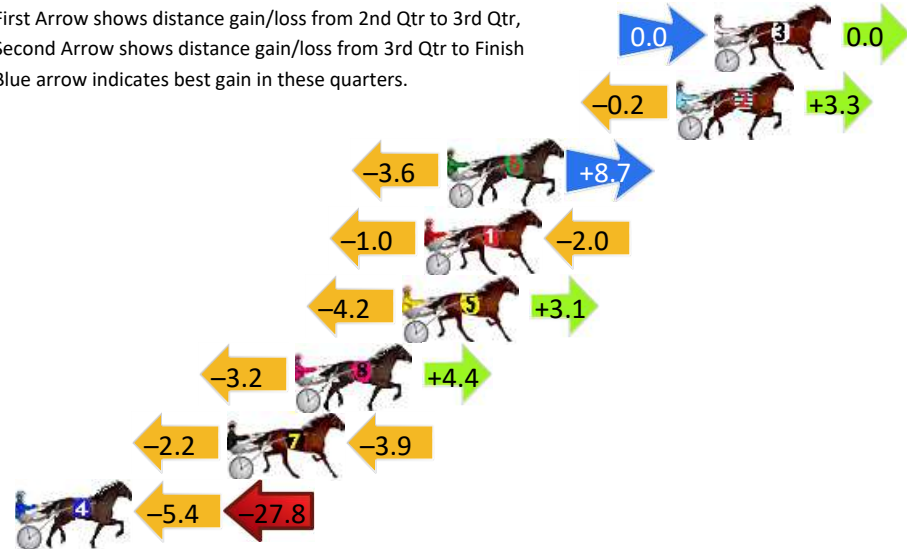

DATA TABLE: 800 / 400 Posi's are position from leader and (how wide the horse was at that position)

No	Horse	Plc	Mar	800 Posi	400 Posi	Time	3rd Qtr	4th Qt
5	GOLLY GEE FELLAS	1	0.0m	2.4m (1)	2.0m (1)	1:57.60	30.37s	28.66s
6	KILLARA RENEGADE	2	4.5m	6.4m (1)	7.0m (1)	1:57.94	30.44s	28.62s
9	MYSTICAL SUNSHINE	3	10.9m	8.4m (0)	8.4m (0)	1:58.42	30.40s	28.98s
1	RAINBOW REASON	4	11.9m	4.0m (0)	4.0m (0)	1:58.50	30.42s	29.37s
7	ALTIANO	5	15.9m	12.4m (0)	11.4m (1)	1:58.80	30.34s	29.12s
4	OUR LUCILLE	6	19.5m	10.6m (1)	10.4m (2)	1:59.07	30.40s	29.45s
3	PINKROMAR	7	25.2m	0.0m (0)	0.0m (0)	1:59.51	30.45s	30.60s
8	SEACRAFT	8	31.0m	16.2m (0)	16.8m (1)	1:59.94	30.47s	29.82s
2	SIYA	9	41.8m	14.6m (1)	15.4m (2)	2:00.76	30.51s	30.69s

Finish Position and metres gained

800

Visual positions in race at 2nd Quarter

400

Visual positions in race at 3rd Quarter

Newcastle Race 9 Distance 1609m

Friday, 21 June 2024

Gross Time: 1:58.10 MileRate: 1:58.10 LeadTime: 0.00s First Qtr: 29.90s Second Qtr: 31.70s Third Qtr: 28.00s Fourth Qtr: 28.50s

DATA TABLE: 800 / 400 Posi's are position from leader and (how wide the horse was at that position)

NoHorse	Plc	Mar	800 Posi	400 Posi	Time	3rd Qtr	4th Qt	
3	HALSEY NICOLE	1	0.0m	0.0m (0)	0.0m (0)	1:58.10	28.00s	28.50s
2	CYCLONE MILLY	2	1.5m	4.6m (0)	4.8m (0)	1:58.21	28.02s	28.27s
6	SILVER LADY	3	10.7m	15.8m (1)	19.4m (1)	1:58.90	28.26s	27.88s
1	MISS HORNIGOLD	4	11.6m	8.6m (0)	9.6m (0)	1:58.97	28.07s	28.64s
5	COLERNE	5	12.5m	11.4m (1)	15.6m (2)	1:59.04	28.30s	28.28s
8	NIGHTWATCH STAR	6	16.8m	18.0m (0)	21.2m (0)	1:59.36	28.23s	28.19s
7	TRUE STEPPER	7	19.5m	13.4m (0)	15.6m (0)	1:59.56	28.15s	28.78s
4	STELLAS DELIGHT	8	40.4m	7.2m (1)	12.6m (1)	2:01.12	28.36s	30.47s

Finish Position and metres gained

First Arrow shows distance gain/loss from 2nd Qtr to 3rd Qtr, Second Arrow shows distance gain/loss from 3rd Qtr to Finish
Blue arrow indicates best gain in these quarters.