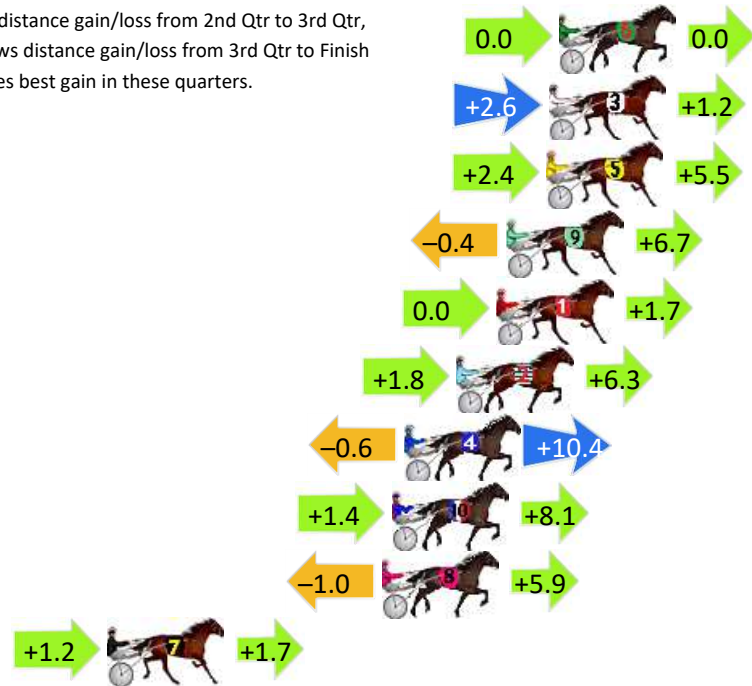

Finish Position and metres gained

First Arrow shows distance gain/loss from 2nd Qtr to 3rd Qtr, Second Arrow shows distance gain/loss from 3rd Qtr to Finish
Blue arrow indicates best gain in these quarters.

800

Visual positions in race at 2nd Quarter

400

Visual positions in race at 3rd Quarter

Newcastle Race 4 Distance 1609m

Friday, 21 June 2024

Gross Time: 1:55.60 MileRate: 1:55.60 LeadTime: 0.00s First Qtr: 28.00s Second Qtr: 30.70s Third Qtr: 28.50s Fourth Qtr: 28.40s

DATA TABLE: 800 / 400 Posi's are position from leader and (how wide the horse was at that position)

No	Horse	Plc	Mar	800 Posi	400 Posi	Time	3rd Qtr	4th Qt
6	METALLICA MAN	1	0.0m	0.0m (0)	0.0m (0)	1:55.60	28.50s	28.40s
3	MY ULTIMATE CARTER	2	0.4m	4.2m (1)	1.6m (1)	1:55.63	28.32s	28.32s
5	LACEYS LAD	3	0.5m	8.4m (1)	6.0m (1)	1:55.64	28.33s	28.01s
9	IM IN TROUBLE	4	2.1m	8.4m (0)	8.8m (0)	1:55.76	28.53s	27.93s
1	RACING PAULA	5	2.5m	4.2m (0)	4.2m (0)	1:55.79	28.50s	28.28s
2	THEMIGHTY MIKI	6	4.1m	12.2m (1)	10.4m (1)	1:55.91	28.37s	27.96s
4	MAJOR REASON	7	6.2m	16.0m (0)	16.6m (0)	1:56.06	28.54s	27.67s
10	ASHARK	8	6.7m	16.2m (1)	14.8m (1)	1:56.10	28.40s	27.83s
8	PITCH PERFECT	9	7.1m	12.0m (0)	13.0m (0)	1:56.13	28.57s	27.98s
7	MAN FROM BRAAVOS	10	18.1m	21.0m (1)	19.8m (1)	1:56.95	28.41s	28.28s