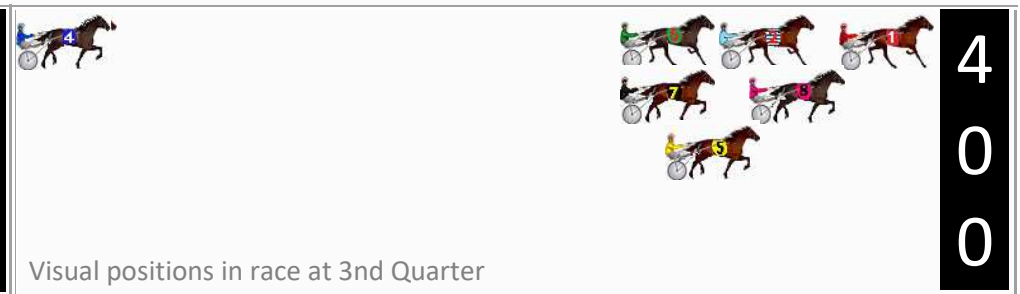

Newcastle Race 6 Distance 1609m

Friday, 21 June 2024

Gross Time: 1:57.40 MileRate: 1:57.40 LeadTime: 0.00s First Qtr: 29.40s Second Qtr: 30.40s Third Qtr: 28.70s Fourth Qtr: 28.90s

DATA TABLE: 800 / 400 Posi's are position from leader and (how wide the horse was at that position)

No	Horse	Plc	Mar	800 Posi	400 Posi	Time	3rd Qtr	4th Qt
1	LOOKIN GOOD MARGIE	1	0.0m	0.0m (0)	0.0m (0)	1:57.40	28.70s	28.90s
6	LOCKITINEDDY	2	3.2m	17.8m (1)	8.8m (0)	1:57.64	28.06s	28.50s
2	MIKI BE FREE	3	6.1m	4.2m (0)	4.8m (0)	1:57.86	28.74s	28.99s
5	MANHATTEN CHICK	4	9.3m	13.8m (1)	7.0m (2)	1:58.11	28.21s	29.07s
7	XTRAVAGANT MAN	5	26.2m	9.4m (1)	8.8m (1)	1:59.39	28.65s	30.15s
8	BLING THE KASH	6	26.4m	4.4m (1)	3.6m (1)	1:59.40	28.64s	30.54s
4	VALDEZZ	7	84.9m	45.0m (0)	60.0m (0)	2:03.84	29.77s	30.69s
3	ROCK AM ALYESKA	8	145.9m	90.0m (0)	115.0m (0)	2:08.47	30.48s	31.12s

Finish Position and metres gained

First Arrow shows distance gain/loss from 2nd Qtr to 3rd Qtr, Second Arrow shows distance gain/loss from 3rd Qtr to Finish
Blue arrow indicates best gain in these quarters.