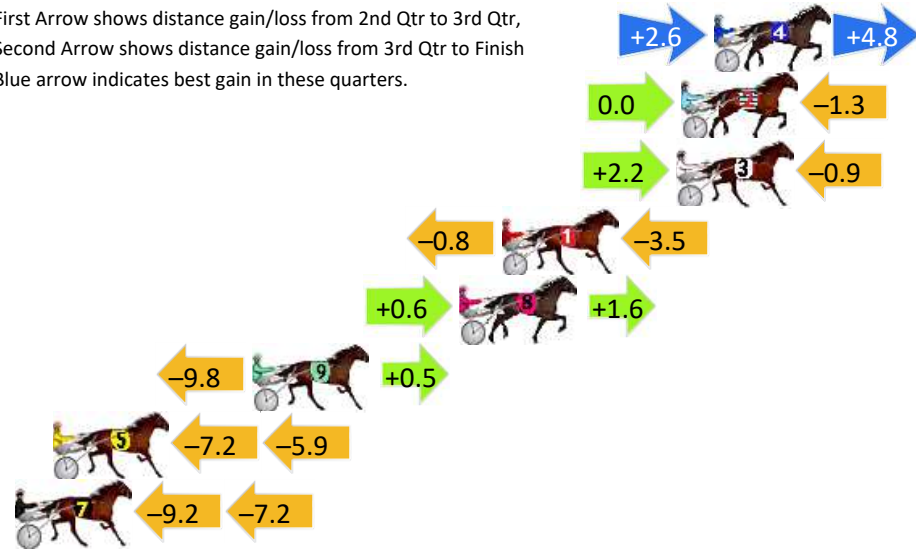

Finish Position and metres gained

First Arrow shows distance gain/loss from 2nd Qtr to 3rd Qtr, Second Arrow shows distance gain/loss from 3rd Qtr to Finish
Blue arrow indicates best gain in these quarters.

800

Visual positions in race at 2nd Quarter

400

Visual positions in race at 3rd Quarter

Newcastle Race 5 Distance 1609m

Friday, 21 June 2024

Gross Time: 1:55.80 MileRate: 1:55.80 LeadTime: 0.00s First Qtr: 29.00s Second Qtr: 29.00s Third Qtr: 27.80s Fourth Qtr: 30.00s

DATA TABLE: 800 / 400 Posi's are position from leader and (how wide the horse was at that position)

No	Horse	Plc	Mar	800 Posi	400 Posi	Time	3rd Qtr	4th Qt
4	DOLCE DRAMA	1	0.0m	7.4m (1)	4.8m (1)	1:55.80	27.63s	29.64s
2	OUR ULTIMATE LUKA	2	1.3m	0.0m (0)	0.0m (0)	1:55.90	27.80s	30.10s
3	A LOT OF LUVIN	3	1.5m	2.8m (1)	0.6m (1)	1:55.92	27.64s	30.07s
1	SHEZA REBEL	4	8.5m	4.2m (0)	5.0m (0)	1:56.47	27.85s	30.26s
8	ARTISTIC SCOTT	5	10.2m	12.4m (1)	11.8m (0)	1:56.60	27.76s	29.88s
9	OCHOCINCO	6	18.5m	9.2m (0)	19.0m (0)	1:57.25	28.51s	29.96s
5	ZOLTON	7	26.5m	13.4m (0)	20.6m (1)	1:57.88	28.30s	30.44s
7	LUCKY RICTOR	8	41.2m	24.8m (0)	34.0m (0)	1:59.04	28.44s	30.54s