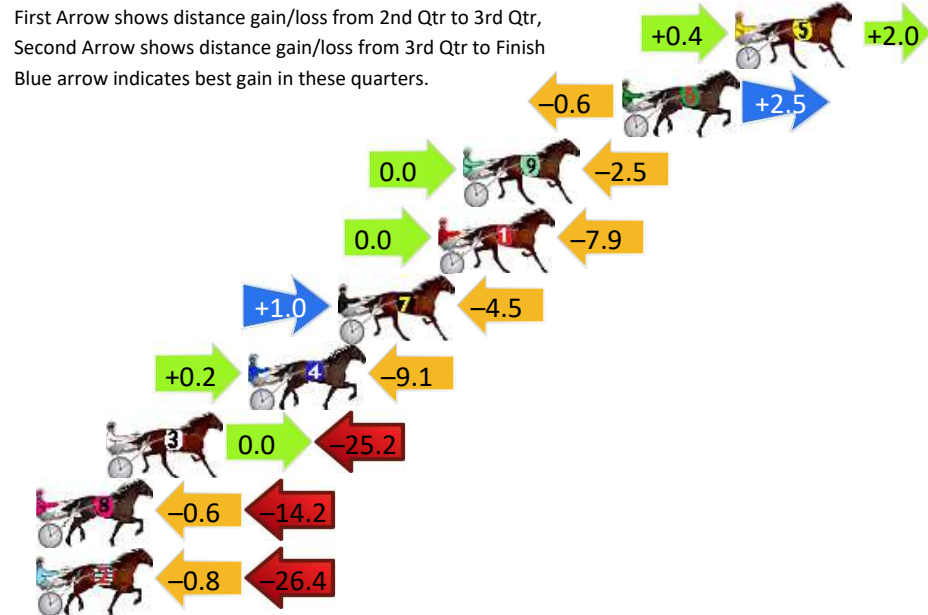

Newcastle Race 8 Distance 1609m

Friday, 21 June 2024

Gross Time: 1:57.60 MileRate: 1:57.60 LeadTime: 0.00s First Qtr: 28.70s Second Qtr: 29.70s Third Qtr: 30.40s Fourth Qtr: 28.80s

DATA TABLE: 800 / 400 Posi's are position from leader and (how wide the horse was at that position)

No	Horse	Plc	Mar	800 Posi	400 Posi	Time	3rd Qtr	4th Qt
5	GOLLY GEE FELLAS	1	0.0m	2.4m (1)	2.0m (1)	1:57.60	30.37s	28.66s
6	KILLARA RENEGADE	2	4.5m	6.4m (1)	7.0m (1)	1:57.94	30.44s	28.62s
9	MYSTICAL SUNSHINE	3	10.9m	8.4m (0)	8.4m (0)	1:58.42	30.40s	28.98s
1	RAINBOW REASON	4	11.9m	4.0m (0)	4.0m (0)	1:58.50	30.42s	29.37s
7	ALTIANO	5	15.9m	12.4m (0)	11.4m (1)	1:58.80	30.34s	29.12s
4	OUR LUCILLE	6	19.5m	10.6m (1)	10.4m (2)	1:59.07	30.40s	29.45s
3	PINKROMAR	7	25.2m	0.0m (0)	0.0m (0)	1:59.51	30.45s	30.60s
8	SEACRAFT	8	31.0m	16.2m (0)	16.8m (1)	1:59.94	30.47s	29.82s
2	SIYA	9	41.8m	14.6m (1)	15.4m (2)	2:00.76	30.51s	30.69s

Finish Position and metres gained

800

Visual positions in race at 2nd Quarter