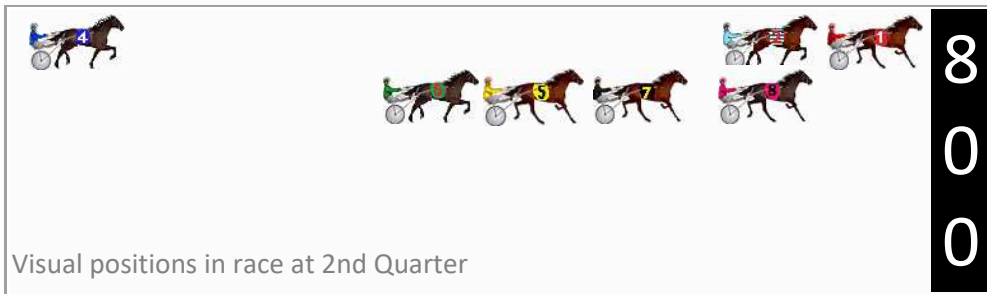

Newcastle Race 6 Distance 1609m

Friday, 21 June 2024

Gross Time: 1:57.40 MileRate: 1:57.40 LeadTime: 0.00s First Qtr: 29.40s Second Qtr: 30.40s Third Qtr: 28.70s Fourth Qtr: 28.90s

DATA TABLE: 800 / 400 Posi's are position from leader and (how wide the horse was at that position)

No	Horse	Plc	Mar	800 Posi	400 Posi	Time	3rd Qtr	4th Qt
1	LOOKIN GOOD MARGIE	1	0.0m	0.0m (0)	0.0m (0)	1:57.40	28.70s	28.90s
6	LOCKITINEDDY	2	3.2m	17.8m (1)	8.8m (0)	1:57.64	28.06s	28.50s
2	MIKI BE FREE	3	6.1m	4.2m (0)	4.8m (0)	1:57.86	28.74s	28.99s
5	MANHATTEN CHICK	4	9.3m	13.8m (1)	7.0m (2)	1:58.11	28.21s	29.07s
7	XTRAVAGANT MAN	5	26.2m	9.4m (1)	8.8m (1)	1:59.39	28.65s	30.15s
8	BLING THE KASH	6	26.4m	4.4m (1)	3.6m (1)	1:59.40	28.64s	30.54s
4	VALDEZZ	7	84.9m	45.0m (0)	60.0m (0)	2:03.84	29.77s	30.69s
3	ROCK AM ALYESKA	8	145.9m	90.0m (0)	115.0m (0)	2:08.47	30.48s	31.12s

Finish Position and metres gained

First Arrow shows distance gain/loss from 2nd Qtr to 3rd Qtr, Second Arrow shows distance gain/loss from 3rd Qtr to Finish
Blue arrow indicates best gain in these quarters.