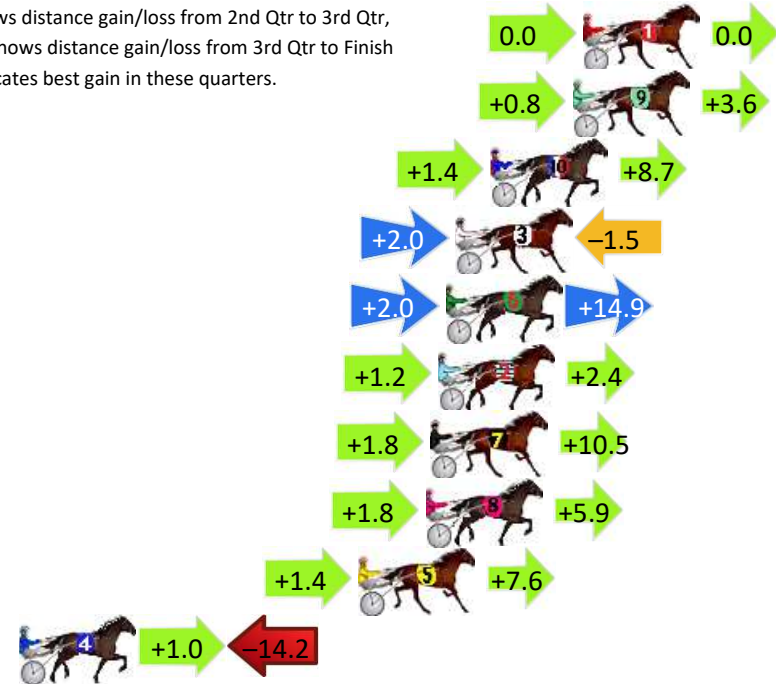

Finish Position and metres gained

First Arrow shows distance gain/loss from 2nd Qtr to 3rd Qtr, Second Arrow shows distance gain/loss from 3rd Qtr to Finish
Blue arrow indicates best gain in these quarters.

8
0
0

Visual positions in race at 2nd Quarter

4
0
0

Visual positions in race at 3rd Quarter

Newcastle Race 3 Distance 2030m

Friday, 21 June 2024

Gross Time: 2:28.60 MileRate: 1:57.80 LeadTime: 29.70s First Qtr: 29.70s Second Qtr: 31.40s Third Qtr: 27.90s Fourth Qtr: 29.90s

DATA TABLE: 800 / 400 Posi's are position from leader and (how wide the horse was at that position)

No	Horse	Plc	Mar	800 Posi	400 Posi	Time	3rd Qtr	4th Qt
1	KILLARA SAMURAI	1	0.0m	0.0m (0)	0.0m (0)	2:28.60	27.90s	29.90s
9	BEANCOUNTER	2	0.4m	4.8m (0)	4.0m (0)	2:28.63	27.85s	29.63s
10	SPIRIT KING	3	3.7m	13.8m (1)	12.4m (1)	2:28.89	27.82s	29.25s
3	IM ROCKIN IT	4	5.1m	5.6m (1)	3.6m (1)	2:29.00	27.75s	30.01s
6	NYOTA	5	5.5m	22.4m (1)	20.4m (1)	2:29.03	27.79s	28.79s
2	BETTOR CHEER	6	5.8m	9.4m (0)	8.2m (0)	2:29.05	27.82s	29.72s
7	PAYTONS ROCK	7	6.1m	18.4m (0)	16.6m (0)	2:29.08	27.80s	29.12s
8	MAJOR MICKEY	8	6.3m	14.0m (0)	12.2m (0)	2:29.09	27.79s	29.46s
5	MCCRIKEY	9	9.0m	18.0m (1)	16.6m (1)	2:29.30	27.82s	29.34s
4	ROSBERG	10	22.6m	9.4m (1)	8.4m (1)	2:30.37	27.79s	30.96s