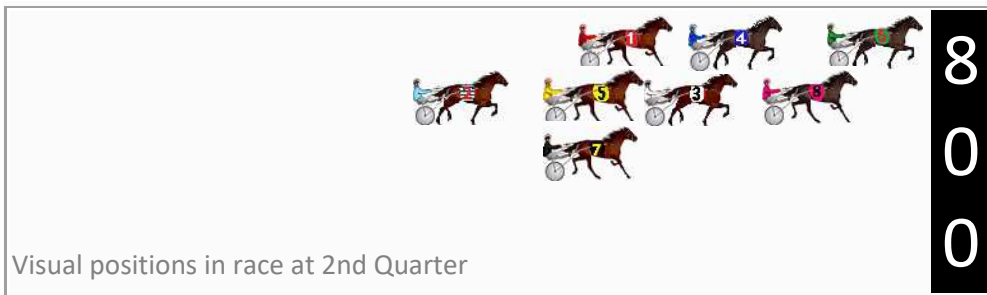

DATA TABLE: 800 / 400 Posi's are position from leader and (how wide the horse was at that position)

No	Horse	Plc	Mar	800 Posi	400 Posi	Time	3rd Qtr	4th Qt
6	OUR GOAT	1	0.0m	0.0m (0)	0.0m (0)	2:05.60	29.00s	29.10s
8	HUMBLE	2	14.9m	2.6m (1)	8.6m (1)	2:06.74	29.43s	29.56s
7	ALTA WILLIAM	3	19.8m	11.4m (2)	13.8m (1)	2:07.11	29.17s	29.53s
2	BETTINE	4	24.9m	16.6m (1)	20.4m (2)	2:07.50	29.27s	29.43s
5	KNOW THE SCORE	5	30.7m	11.4m (1)	25.8m (2)	2:07.94	30.04s	29.45s
4	ARTFUL PRINCE	6	32.8m	5.6m (0)	12.2m (0)	2:08.10	29.47s	30.59s
1	I LIKA STYLE	7	39.8m	10.0m (0)	19.6m (0)	2:08.64	29.69s	30.56s
3	PIRATES MAGIC	8	90.5m	7.4m (1)	21.0m (1)	2:12.51	29.97s	34.13s

Finish Position and metres gained

First Arrow shows distance gain/loss from 2nd Qtr to 3rd Qtr, Second Arrow shows distance gain/loss from 3rd Qtr to Finish
Blue arrow indicates best gain in these quarters.