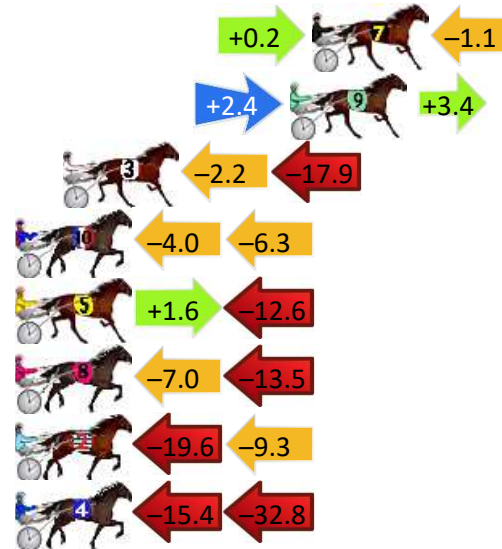

Finish Position and metres gained

First Arrow shows distance gain/loss from 2nd Qtr to 3rd Qtr, Second Arrow shows distance gain/loss from 3rd Qtr to Finish
Blue arrow indicates best gain in these quarters.

Young Race 6 Distance 1720m

Friday, 21 June 2024

Gross Time: 2:08.40 MileRate: 2:00.20 LeadTime: 6.90s First Qtr: 28.80s Second Qtr: 31.80s Third Qtr: 29.60s Fourth Qtr: 31.30s

DATA TABLE: 800 / 400 Posi's are position from leader and (how wide the horse was at that position)

No	Horse	Plc	Mar	800 Posi	400 Posi	Time	3rd Qtr	4th Qt
6	REBOUNDER	1	0.0m	3.0m (1)	4.0m (0)	2:08.40	29.68s	30.99s
1	SEE ME NO MORE	2	0.5m	0.0m (0)	0.0m (0)	2:08.44	29.60s	31.34s
7	LEAD ROLE	3	16.1m	15.2m (0)	15.0m (0)	2:09.72	29.58s	31.39s
9	DARED TO DREAM	4	17.0m	22.8m (0)	20.4m (0)	2:09.79	29.43s	31.04s
3	MILLWOOD GRACE	5	26.1m	6.0m (0)	8.2m (0)	2:10.54	29.73s	32.69s
10	PENCIL ME IN	6	36.7m	26.4m (1)	30.4m (1)	2:11.40	29.89s	31.79s
5	LOOKOUT	7	40.6m	29.6m (0)	28.0m (0)	2:11.72	29.45s	32.28s
8	LUCKY ZARA	8	42.1m	21.6m (1)	28.6m (2)	2:11.84	30.10s	32.35s
2	LESSISMORE	9	46.3m	17.4m (1)	37.0m (1)	2:12.19	31.06s	32.02s
4	DUSTY MUSTER	10	56.2m	8.0m (1)	23.4m (1)	2:13.00	30.70s	33.85s

Finish Position and metres gained

First Arrow shows distance gain/loss from 2nd Qtr to 3rd Qtr, Second Arrow shows distance gain/loss from 3rd Qtr to Finish. Blue arrow indicates best gain in these quarters.