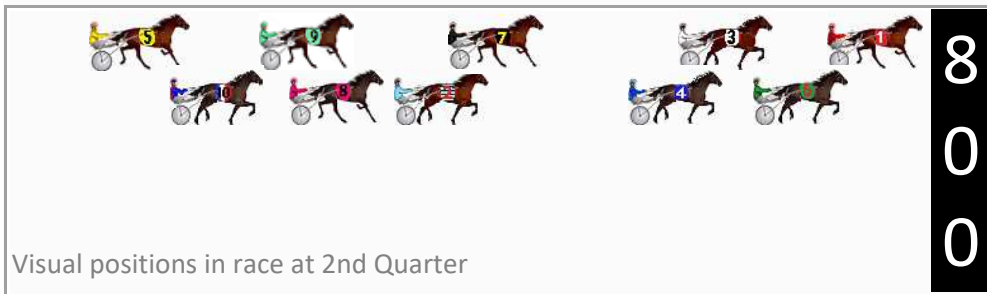

Young Race 6 Distance 1720m

Friday, 21 June 2024

Gross Time: 2:08.40 MileRate: 2:00.20 LeadTime: 6.90s First Qtr: 28.80s Second Qtr: 31.80s Third Qtr: 29.60s Fourth Qtr: 31.30s

DATA TABLE: 800 / 400 Posi's are position from leader and (how wide the horse was at that position)

No	Horse	Plc	Mar	800 Posi	400 Posi	Time	3rd Qtr	4th Qt
6	REBOUNDER	1	0.0m	3.0m (1)	4.0m (0)	2:08.40	29.68s	30.99s
1	SEE ME NO MORE	2	0.5m	0.0m (0)	0.0m (0)	2:08.44	29.60s	31.34s
7	LEAD ROLE	3	16.1m	15.2m (0)	15.0m (0)	2:09.72	29.58s	31.39s
9	DARED TO DREAM	4	17.0m	22.8m (0)	20.4m (0)	2:09.79	29.43s	31.04s
3	MILLWOOD GRACE	5	26.1m	6.0m (0)	8.2m (0)	2:10.54	29.73s	32.69s
10	PENCIL ME IN	6	36.7m	26.4m (1)	30.4m (1)	2:11.40	29.89s	31.79s
5	LOOKOUT	7	40.6m	29.6m (0)	28.0m (0)	2:11.72	29.45s	32.28s
8	LUCKY ZARA	8	42.1m	21.6m (1)	28.6m (2)	2:11.84	30.10s	32.35s
2	LESSISMORE	9	46.3m	17.4m (1)	37.0m (1)	2:12.19	31.06s	32.02s
4	DUSTY MUSTER	10	56.2m	8.0m (1)	23.4m (1)	2:13.00	30.70s	33.85s

Finish Position and metres gained

First Arrow shows distance gain/loss from 2nd Qtr to 3rd Qtr, Second Arrow shows distance gain/loss from 3rd Qtr to Finish. Blue arrow indicates best gain in these quarters.