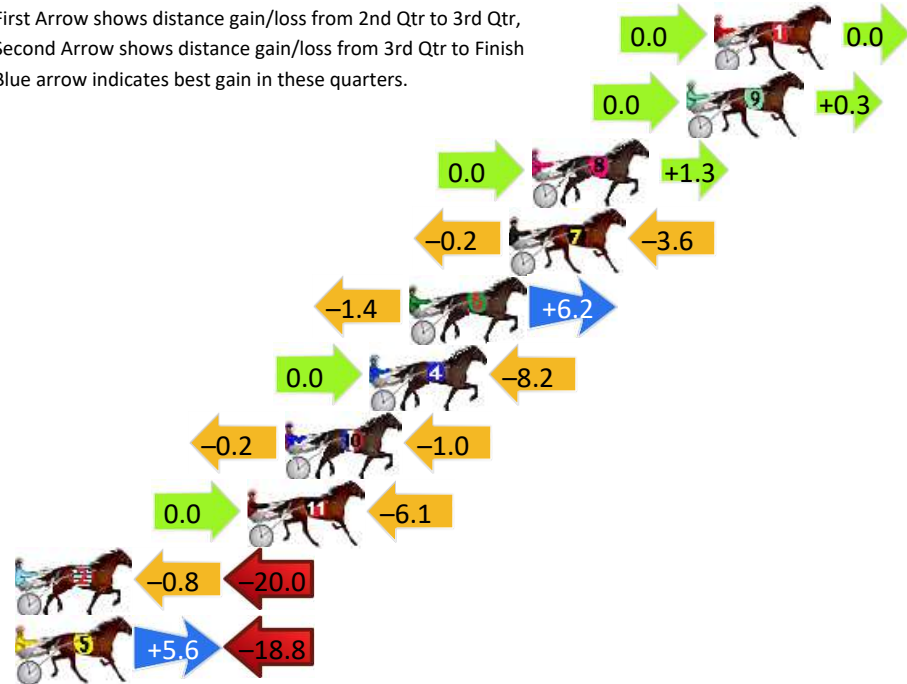

Finish Position and metres gained

First Arrow shows distance gain/loss from 2nd Qtr to 3rd Qtr, Second Arrow shows distance gain/loss from 3rd Qtr to Finish
Blue arrow indicates best gain in these quarters.

800

Visual positions in race at 2nd Quarter

400

Visual positions in race at 3rd Quarter

Young Race 8 Distance 1720m

Friday, 21 June 2024

Gross Time: 2:06.20 MileRate: 1:58.10 LeadTime: 6.20s First Qtr: 28.50s Second Qtr: 31.80s Third Qtr: 30.60s Fourth Qtr: 29.10s

DATA TABLE: 800 / 400 Posi's are position from leader and (how wide the horse was at that position)

No	Horse	Plc	Mar	800 Posi	400 Posi	Time	3rd Qtr	4th Qt
1	HELLO I TEA	1	0.0m	0.0m (0)	0.0m (0)	2:06.20	30.60s	29.10s
9	MISTER BLUECHIP	2	1.1m	1.4m (1)	1.4m (1)	2:06.28	30.60s	29.08s
8	WARRAWEE FLYER	3	7.3m	8.6m (0)	8.6m (0)	2:06.76	30.60s	29.01s
7	BEER MONEY	4	8.2m	4.4m (0)	4.6m (0)	2:06.83	30.62s	29.36s
6	STARZZZ REIGN	5	12.2m	17.0m (0)	18.4m (0)	2:07.13	30.69s	28.65s
4	JEKAMIAS	6	13.8m	5.6m (1)	5.6m (1)	2:07.25	30.62s	29.69s
10	PETES BIG JIM	7	17.2m	16.0m (1)	16.2m (1)	2:07.51	30.62s	29.17s
11	GOODTIME JUNIOR	8	18.7m	12.6m (0)	12.6m (0)	2:07.63	30.61s	29.54s
2	MORESCO	9	32.2m	11.4m (1)	12.2m (1)	2:08.66	30.70s	30.55s
5	REASON BEING	10	33.4m	20.2m (1)	14.6m (2)	2:08.75	30.22s	30.46s