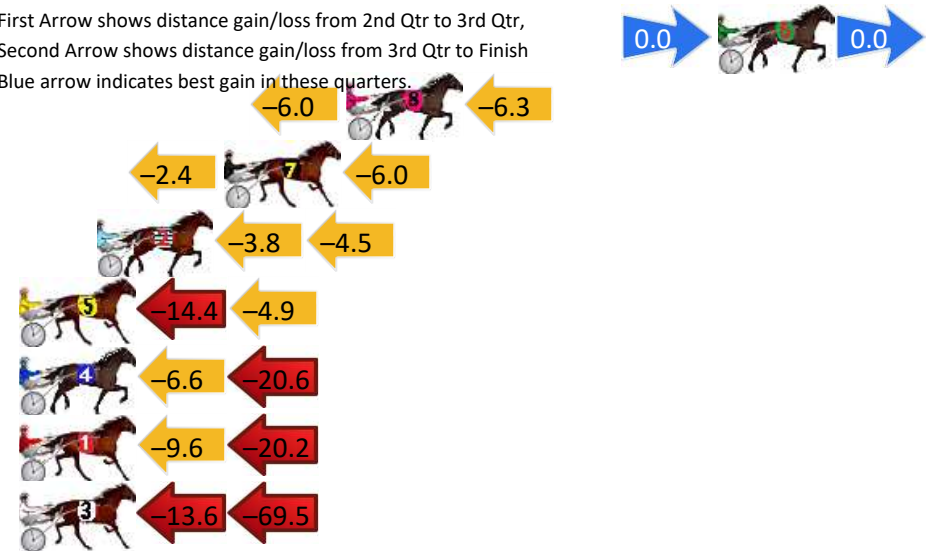

Finish Position and metres gained

Young Race 2 Distance 1720m

Friday, 21 June 2024

Gross Time: 2:05.60 MileRate: 1:57.50 LeadTime: 6.70s First Qtr: 28.10s Second Qtr: 32.70s Third Qtr: 29.00s Fourth Qtr: 29.10s

DATA TABLE: 800 / 400 Posi's are position from leader and (how wide the horse was at that position)

No	Horse	Plc	Mar	800 Posi	400 Posi	Time	3rd Qtr	4th Qt
6	OUR GOAT	1	0.0m	0.0m (0)	0.0m (0)	2:05.60	29.00s	29.10s
8	HUMBLE	2	14.9m	2.6m (1)	8.6m (1)	2:06.74	29.43s	29.56s
7	ALTA WILLIAM	3	19.8m	11.4m (2)	13.8m (1)	2:07.11	29.17s	29.53s
2	BETTINE	4	24.9m	16.6m (1)	20.4m (2)	2:07.50	29.27s	29.43s
5	KNOW THE SCORE	5	30.7m	11.4m (1)	25.8m (2)	2:07.94	30.04s	29.45s
4	ARTFUL PRINCE	6	32.8m	5.6m (0)	12.2m (0)	2:08.10	29.47s	30.59s
1	I LIKA STYLE	7	39.8m	10.0m (0)	19.6m (0)	2:08.64	29.69s	30.56s
3	PIRATES MAGIC	8	90.5m	7.4m (1)	21.0m (1)	2:12.51	29.97s	34.13s

Finish Position and metres gained

First Arrow shows distance gain/loss from 2nd Qtr to 3rd Qtr, Second Arrow shows distance gain/loss from 3rd Qtr to Finish
Blue arrow indicates best gain in these quarters.