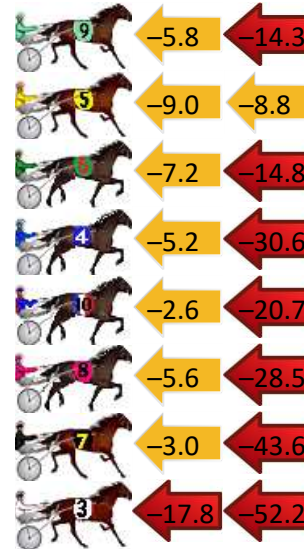

Finish Position and metres gained

First Arrow shows distance gain/loss from 2nd Qtr to 3rd Qtr, Second Arrow shows distance gain/loss from 3rd Qtr to Finish. Blue arrow indicates best gain in these quarters.

Young Race 7 Distance 1720m

Friday, 21 June 2024

Gross Time: 2:07.50 MileRate: 1:59.30 LeadTime: 6.70s First Qtr: 29.40s Second Qtr: 32.50s Third Qtr: 29.60s Fourth Qtr: 29.30s

DATA TABLE: 800 / 400 Posi's are position from leader and (how wide the horse was at that position)

No	Horse	Plc	Mar	800 Posi	400 Posi	Time	3rd Qtr	4th Qt
2	CAPTAIN OF SPEED	1	0.0m	0.0m (0)	0.0m (0)	2:07.50	29.60s	29.30s
1	RUBY BABY	2	6.2m	4.0m (0)	5.6m (0)	2:07.98	29.72s	29.34s
9	CRACKER MISS	3	32.9m	12.8m (0)	18.6m (0)	2:10.03	30.03s	30.34s
5	STELLINA	4	38.6m	20.8m (1)	29.8m (1)	2:10.47	30.26s	29.94s
6	BETTERTHANTHEBOYZ	5	39.4m	17.4m (0)	24.6m (0)	2:10.53	30.13s	30.38s
4	IDEAL TAO	6	40.0m	4.2m (1)	9.4m (1)	2:10.57	29.99s	31.53s
10	CATCH THE SHARK	7	40.1m	16.8m (1)	19.4m (1)	2:10.58	29.80s	30.81s
8	GIRL JUST FLY	8	42.3m	8.2m (1)	13.8m (1)	2:10.75	30.02s	31.38s
7	PLAY UP A STORM	9	55.2m	8.6m (0)	11.6m (0)	2:11.74	29.84s	32.48s
3	MITTYS THREE ACES	10	82.2m	12.2m (1)	30.0m (0)	2:13.82	30.92s	33.10s

Finish Position and metres gained

First Arrow shows distance gain/loss from 2nd Qtr to 3rd Qtr, Second Arrow shows distance gain/loss from 3rd Qtr to Finish
Blue arrow indicates best gain in these quarters.