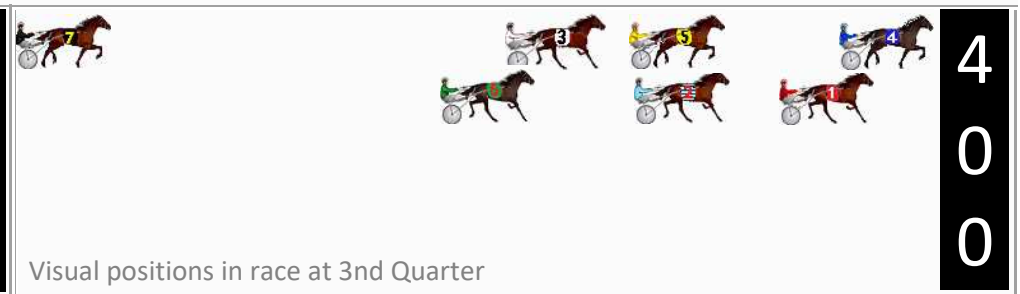

Young Race 1 Distance 1720m

Friday, 21 June 2024

Gross Time: 2:08.40 MileRate: 2:00.20 LeadTime: 7.00s First Qtr: 28.20s Second Qtr: 32.90s Third Qtr: 30.90s Fourth Qtr: 29.40s

DATA TABLE: 800 / 400 Posi's are position from leader and (how wide the horse was at that position)

No	Horse	Plc	Mar	800 Posi	400 Posi	Time	3rd Qtr	4th Qt
6	JUNGLE DRAGON	1	0.0m	17.8m (1)	16.0m (1)	2:08.40	30.74s	28.23s
1	OUR TRIPLE MAJOR	2	8.2m	4.4m (0)	2.4m (1)	2:09.03	30.76s	29.82s
4	BASILS BLACKSPARRA	3	11.7m	0.0m (0)	0.0m (0)	2:09.30	30.92s	30.26s
5	ANGELIC ATTITUDE	4	15.5m	8.4m (0)	8.4m (0)	2:09.59	30.91s	29.92s
3	MARCENT	5	27.6m	13.2m (1)	13.4m (0)	2:10.53	30.94s	30.44s
2	WHIRILY MAURZ	6	46.5m	8.6m (1)	8.2m (1)	2:11.98	30.94s	32.20s
7	SPLASH ATTAQUE	7	53.0m	38.0m (0)	45.0m (0)	2:12.49	31.44s	29.98s

Finish Position and metres gained