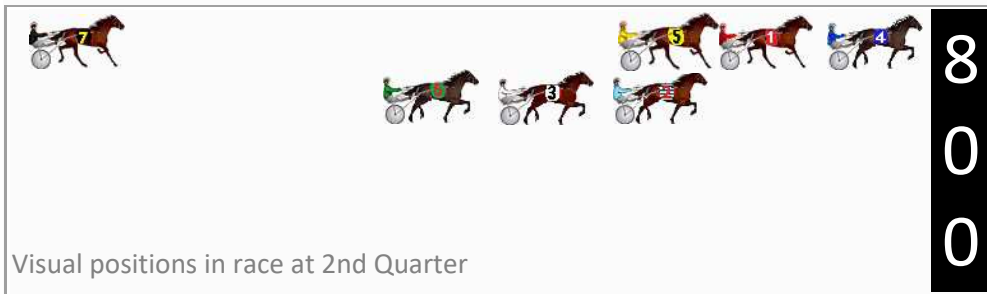

Young Race 1 Distance 1720m

Friday, 21 June 2024

Gross Time: 2:08.40 MileRate: 2:00.20 LeadTime: 7.00s First Qtr: 28.20s Second Qtr: 32.90s Third Qtr: 30.90s Fourth Qtr: 29.40s

DATA TABLE: 800 / 400 Posi's are position from leader and (how wide the horse was at that position)

No	Horse	Plc	Mar	800 Posi	400 Posi	Time	3rd Qtr	4th Qt
6	JUNGLE DRAGON	1	0.0m	17.8m (1)	16.0m (1)	2:08.40	30.74s	28.23s
1	OUR TRIPLE MAJOR	2	8.2m	4.4m (0)	2.4m (1)	2:09.03	30.76s	29.82s
4	BASILS BLACKSPARRA	3	11.7m	0.0m (0)	0.0m (0)	2:09.30	30.92s	30.26s
5	ANGELIC ATTITUDE	4	15.5m	8.4m (0)	8.4m (0)	2:09.59	30.91s	29.92s
3	MARCENT	5	27.6m	13.2m (1)	13.4m (0)	2:10.53	30.94s	30.44s
2	WHIRILY MAURZ	6	46.5m	8.6m (1)	8.2m (1)	2:11.98	30.94s	32.20s
7	SPLASH ATTAQUE	7	53.0m	38.0m (0)	45.0m (0)	2:12.49	31.44s	29.98s

Finish Position and metres gained