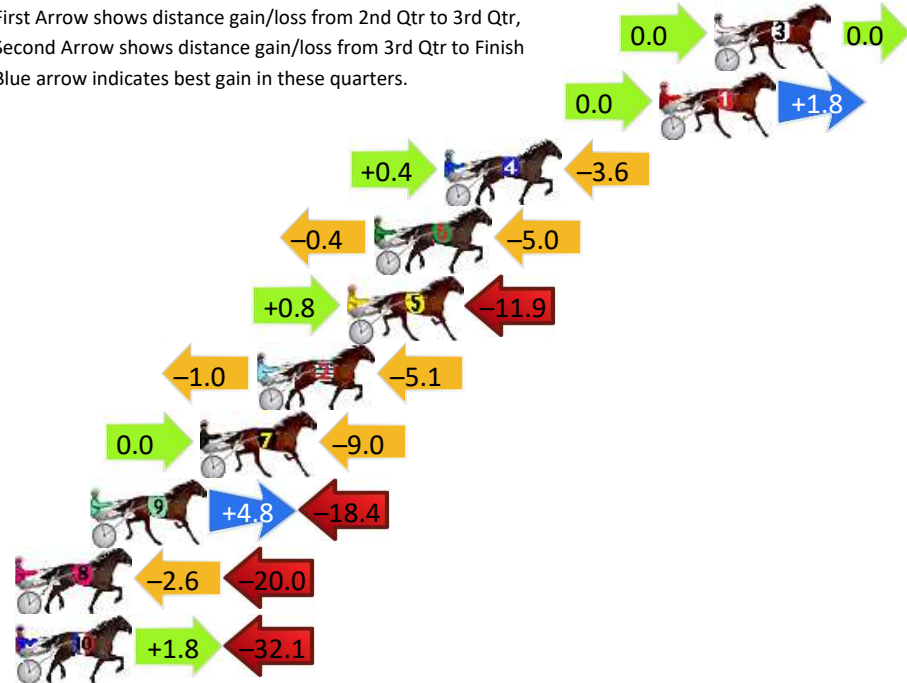

DATA TABLE: 800 / 400 Posi's are position from leader and (how wide the horse was at that position)

No	Horse	Plc	Mar	800 Posi	400 Posi	Time	3rd Qtr	4th Qt
3	KEEPERS IDEAL	1	0.0m	0.0m (0)	0.0m (0)	2:09.30	30.40s	29.80s
5	PRINCE LOUIE	2	3.7m	2.8m (1)	3.2m (1)	2:09.59	30.43s	29.84s
1	ALWAYS BE RONNIE	3	4.5m	5.4m (0)	4.8m (0)	2:09.65	30.35s	29.78s
4	FRESH PRINCE	4	6.3m	7.4m (1)	7.8m (1)	2:09.79	30.43s	29.69s
7	TUKURUA	5	8.0m	9.4m (0)	9.0m (0)	2:09.92	30.37s	29.73s
6	BACKWARDS FIRST	6	16.0m	12.0m (1)	12.2m (1)	2:10.55	30.42s	30.08s
8	ROCK QUEEN	7	16.0m	14.6m (0)	13.2m (0)	2:10.55	30.30s	30.01s
10	DIDSHEDOIT	8	31.0m	18.4m (1)	14.2m (3)	2:11.72	30.10s	31.04s
9	SUNNYWITHACHANCE	9	61.7m	6.2m (2)	15.0m (2)	2:14.12	31.09s	33.26s
2	TENEACHWAY	10	104.1m	70.0m (0)	85.0m (0)	2:17.43	31.54s	31.21s

Finish Position and metres gained

First Arrow shows distance gain/loss from 2nd Qtr to 3rd Qtr, Second Arrow shows distance gain/loss from 3rd Qtr to Finish
Blue arrow indicates best gain in these quarters.

Young Race 5 Distance 1720m

Friday, 21 June 2024

Gross Time: 2:06.00 MileRate: 1:57.90 LeadTime: 6.90s First Qtr: 27.70s Second Qtr: 31.50s Third Qtr: 30.30s Fourth Qtr: 29.60s

DATA TABLE: 800 / 400 Posi's are position from leader and (how wide the horse was at that position)