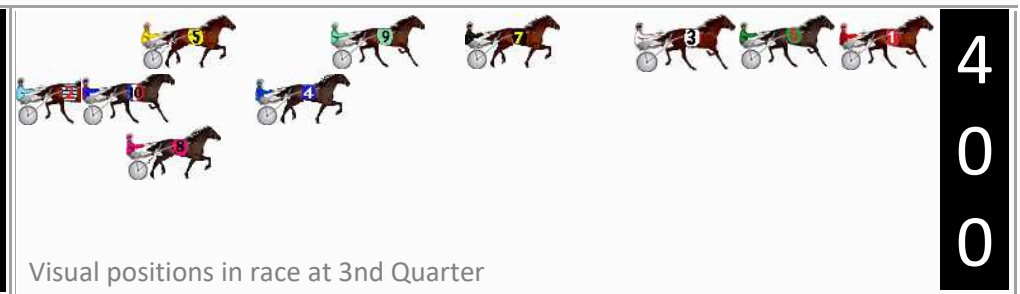

Young Race 6 Distance 1720m

Friday, 21 June 2024

Gross Time: 2:08.40 MileRate: 2:00.20 LeadTime: 6.90s First Qtr: 28.80s Second Qtr: 31.80s Third Qtr: 29.60s Fourth Qtr: 31.30s

DATA TABLE: 800 / 400 Posi's are position from leader and (how wide the horse was at that position)

No	Horse	Plc	Mar	800 Posi	400 Posi	Time	3rd Qtr	4th Qt
6	REBOUNDER	1	0.0m	3.0m (1)	4.0m (0)	2:08.40	29.68s	30.99s
1	SEE ME NO MORE	2	0.5m	0.0m (0)	0.0m (0)	2:08.44	29.60s	31.34s
7	LEAD ROLE	3	16.1m	15.2m (0)	15.0m (0)	2:09.72	29.58s	31.39s
9	DARED TO DREAM	4	17.0m	22.8m (0)	20.4m (0)	2:09.79	29.43s	31.04s
3	MILLWOOD GRACE	5	26.1m	6.0m (0)	8.2m (0)	2:10.54	29.73s	32.69s
10	PENCIL ME IN	6	36.7m	26.4m (1)	30.4m (1)	2:11.40	29.89s	31.79s
5	LOOKOUT	7	40.6m	29.6m (0)	28.0m (0)	2:11.72	29.45s	32.28s
8	LUCKY ZARA	8	42.1m	21.6m (1)	28.6m (2)	2:11.84	30.10s	32.35s
2	LESSISMORE	9	46.3m	17.4m (1)	37.0m (1)	2:12.19	31.06s	32.02s
4	DUSTY MUSTER	10	56.2m	8.0m (1)	23.4m (1)	2:13.00	30.70s	33.85s

Finish Position and metres gained

First Arrow shows distance gain/loss from 2nd Qtr to 3rd Qtr, Second Arrow shows distance gain/loss from 3rd Qtr to Finish. Blue arrow indicates best gain in these quarters.