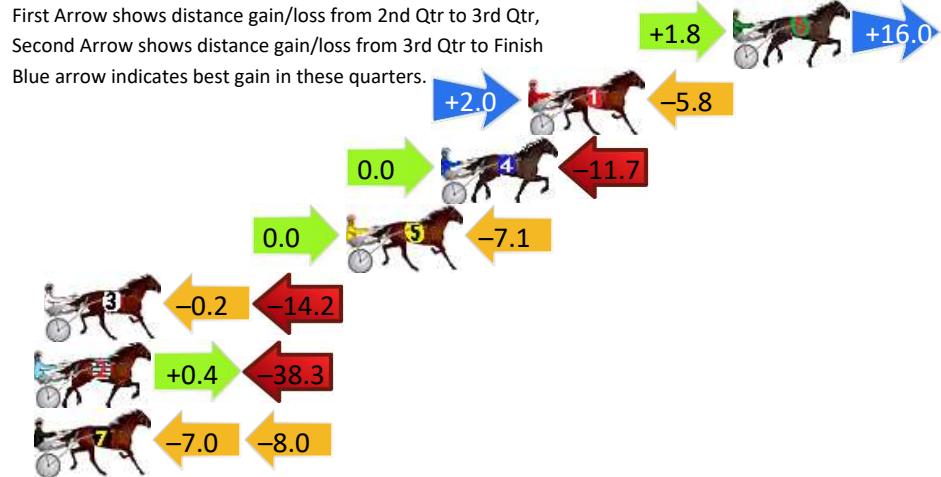

Young Race 1 Distance 1720m

Friday, 21 June 2024

Gross Time: 2:08.40 MileRate: 2:00.20 LeadTime: 7.00s First Qtr: 28.20s Second Qtr: 32.90s Third Qtr: 30.90s Fourth Qtr: 29.40s

DATA TABLE: 800 / 400 Posi's are position from leader and (how wide the horse was at that position)

No	Horse	Plc	Mar	800 Posi	400 Posi	Time	3rd Qtr	4th Qt
6	JUNGLE DRAGON	1	0.0m	17.8m (1)	16.0m (1)	2:08.40	30.74s	28.23s
1	OUR TRIPLE MAJOR	2	8.2m	4.4m (0)	2.4m (1)	2:09.03	30.76s	29.82s
4	BASILS BLACKSPARRA	3	11.7m	0.0m (0)	0.0m (0)	2:09.30	30.92s	30.26s
5	ANGELIC ATTITUDE	4	15.5m	8.4m (0)	8.4m (0)	2:09.59	30.91s	29.92s
3	MARCENT	5	27.6m	13.2m (1)	13.4m (0)	2:10.53	30.94s	30.44s
2	WHIRILY MAURZ	6	46.5m	8.6m (1)	8.2m (1)	2:11.98	30.94s	32.20s
7	SPLASH ATTAQUE	7	53.0m	38.0m (0)	45.0m (0)	2:12.49	31.44s	29.98s

Finish Position and metres gained