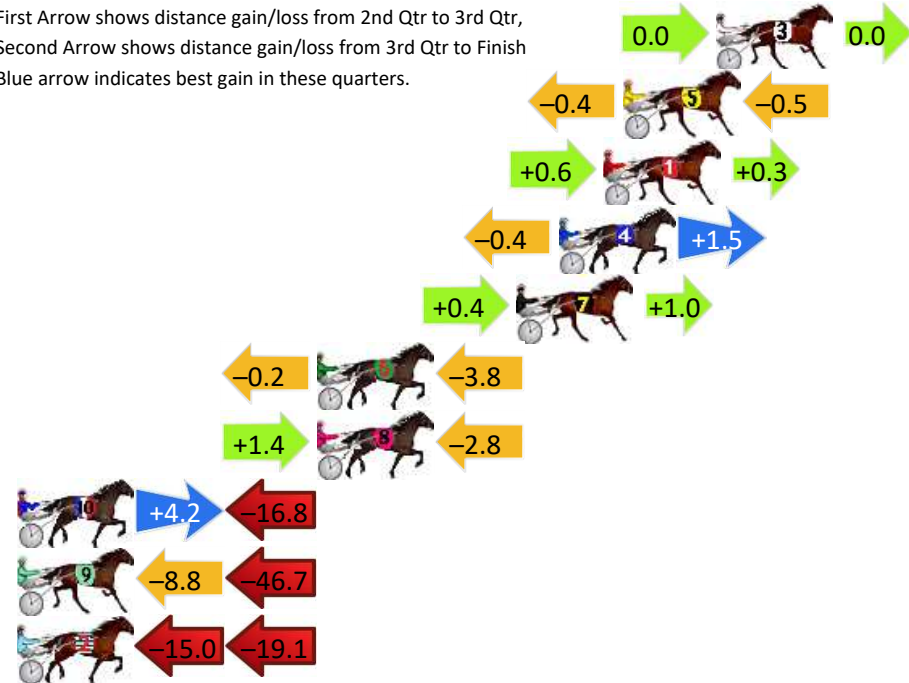

Finish Position and metres gained

First Arrow shows distance gain/loss from 2nd Qtr to 3rd Qtr, Second Arrow shows distance gain/loss from 3rd Qtr to Finish
Blue arrow indicates best gain in these quarters.

800

Visual positions in race at 2nd Quarter

400

Visual positions in race at 3rd Quarter

Young Race 4 Distance 1720m

Friday, 21 June 2024

Gross Time: 2:09.30 MileRate: 2:00.90 LeadTime: 6.70s First Qtr: 29.60s Second Qtr: 32.80s Third Qtr: 30.40s Fourth Qtr: 29.80s

DATA TABLE: 800 / 400 Posi's are position from leader and (how wide the horse was at that position)

No	Horse	Plc	Mar	800 Posi	400 Posi	Time	3rd Qtr	4th Qt
3	KEEPERS IDEAL	1	0.0m	0.0m (0)	0.0m (0)	2:09.30	30.40s	29.80s
5	PRINCE LOUIE	2	3.7m	2.8m (1)	3.2m (1)	2:09.59	30.43s	29.84s
1	ALWAYS BE RONNIE	3	4.5m	5.4m (0)	4.8m (0)	2:09.65	30.35s	29.78s
4	FRESH PRINCE	4	6.3m	7.4m (1)	7.8m (1)	2:09.79	30.43s	29.69s
7	TUKURUA	5	8.0m	9.4m (0)	9.0m (0)	2:09.92	30.37s	29.73s
6	BACKWARDS FIRST	6	16.0m	12.0m (1)	12.2m (1)	2:10.55	30.42s	30.08s
8	ROCK QUEEN	7	16.0m	14.6m (0)	13.2m (0)	2:10.55	30.30s	30.01s
10	DIDSHEDOIT	8	31.0m	18.4m (1)	14.2m (3)	2:11.72	30.10s	31.04s
9	SUNNYWITHACHANCE	9	61.7m	6.2m (2)	15.0m (2)	2:14.12	31.09s	33.26s
2	TENEACHWAY	10	104.1m	70.0m (0)	85.0m (0)	2:17.43	31.54s	31.21s