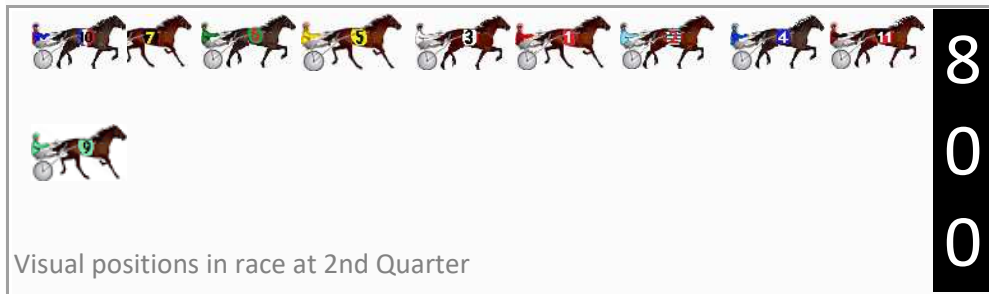

Menangle Race 4 Distance 2300m

Saturday, 22 June 2024

Gross Time: 2:46.40 MileRate: 1:56.40 LeadTime: 50.80s First Qtr: 30.80s Second Qtr: 29.50s Third Qtr: 28.30s Fourth Qtr: 27.00s

DATA TABLE: 800 / 400 Posi's are position from leader and (how wide the horse was at that position)

No	Horse	Plc	Mar	800 Posi	400 Posi	Time	3rd Qtr	4th Qt
2	SPECULATING	1	0.0m	8.4m (0)	8.2m (0)	2:46.40	28.27s	26.45s
4	CHASE THE STARS	2	0.8m	4.0m (0)	4.0m (0)	2:46.46	28.29s	26.79s
11	JEWEL MELODY	3	2.7m	0.0m (0)	0.0m (0)	2:46.59	28.30s	27.18s
1	VINETTE	4	6.4m	12.6m (0)	13.2m (0)	2:46.86	28.33s	26.54s
3	OUTSIDE FIGHTER	5	7.2m	16.6m (0)	16.4m (1)	2:46.91	28.27s	26.38s
5	SHEFFIELD SPARKY	6	17.0m	21.2m (0)	21.0m (1)	2:47.61	28.28s	26.73s
7	TURBO TOMMY	7	17.4m	29.4m (0)	25.6m (1)	2:47.64	28.03s	26.45s
6	JILLIBY ADORE	8	25.8m	25.2m (0)	21.6m (0)	2:48.23	28.06s	27.28s
10	FREDDY SINGH	9	45.4m	36.6m (0)	29.8m (0)	2:49.63	27.86s	28.05s
9	CAPTAIN RITCHIE	10	158.2m	45.0m (2)	100.0m (0)	2:57.65	32.17s	30.91s

Finish Position and metres gained

First Arrow shows distance gain/loss from 2nd Qtr to 3rd Qtr, Second Arrow shows distance gain/loss from 3rd Qtr to Finish
Blue arrow indicates best gain in these quarters.