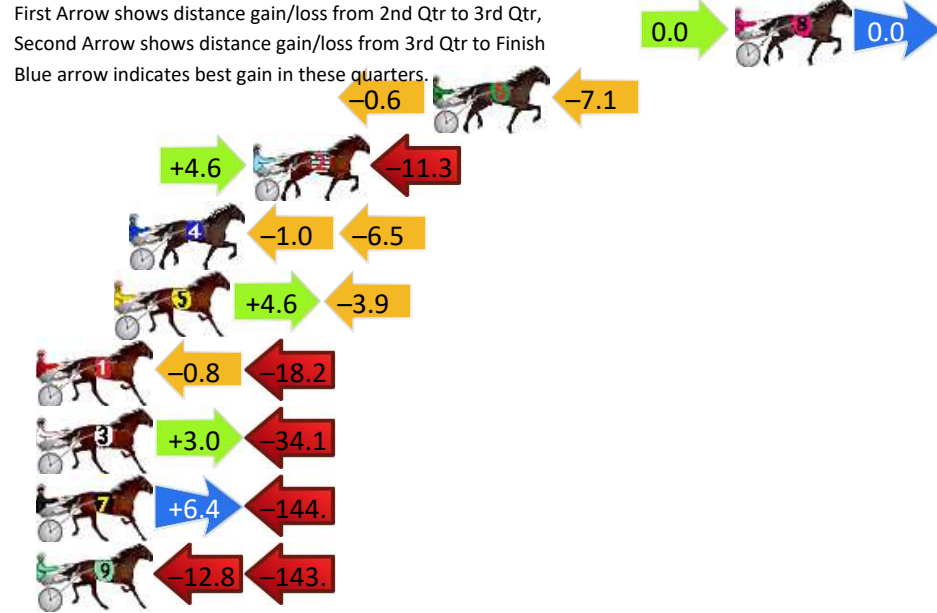

Menangle Race 6 Distance 1609m

Saturday, 22 June 2024

Gross Time: 1:55.70 MileRate: 1:55.70 LeadTime: 0.00s First Qtr: 27.20s Second Qtr: 31.00s Third Qtr: 29.90s Fourth Qtr: 27.60s

DATA TABLE: 800 / 400 Posi's are position from leader and (how wide the horse was at that position)

No	Horse	Plc	Mar	800 Posi	400 Posi	Time	3rd Qtr	4th Qt
8	TORO STRIDE	1	0.0m	0.0m (0)	0.0m (0)	1:55.70	29.90s	27.60s
6	ITZFERGIETIME	2	12.1m	4.4m (0)	5.0m (0)	1:56.58	29.96s	28.09s
2	SATIN STRIDE	3	19.3m	12.6m (0)	8.0m (1)	1:57.10	29.60s	28.38s
4	TRIUMPH STRIDE	4	24.3m	16.8m (0)	17.8m (0)	1:57.46	29.99s	28.05s
5	ALDEBARAN JENSEN	5	24.9m	25.6m (0)	21.0m (1)	1:57.51	29.58s	27.87s
1	TARENDAISE	6	40.4m	21.4m (0)	22.2m (0)	1:58.63	30.01s	28.85s
3	RAZZLEME DAZZLEME	7	72.3m	41.2m (1)	38.2m (1)	2:00.95	29.78s	29.94s
7	HOT TO TROT	8	146.6m	8.6m (0)	2.2m (1)	2:06.35	29.86s	37.51s
9	MILITARY MERIT	9	185.8m	30.0m (0)	42.8m (0)	2:09.19	31.22s	37.41s

Finish Position and metres gained