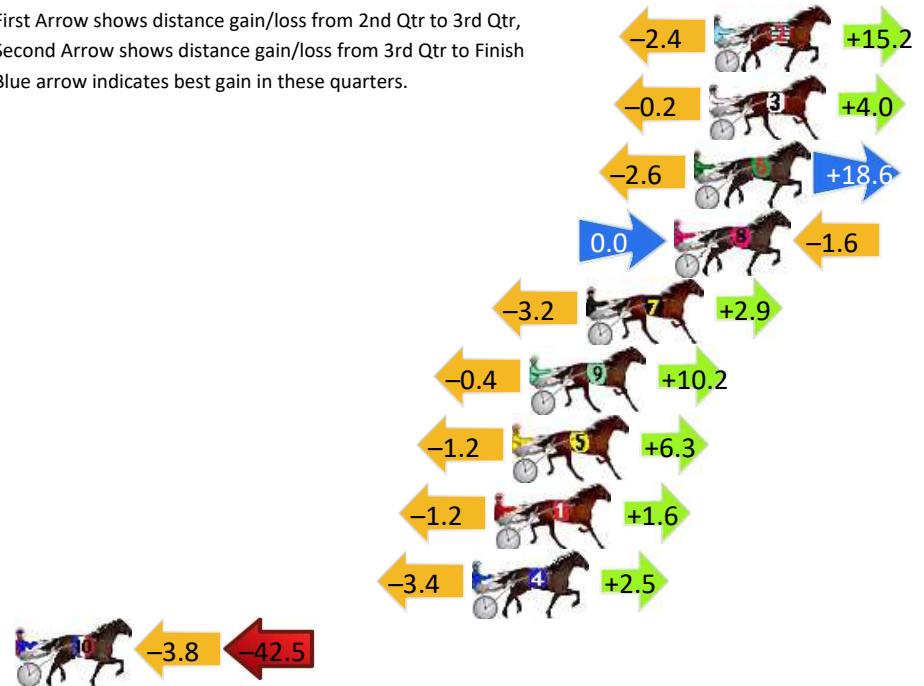

## Finish Position and metres gained

First Arrow shows distance gain/loss from 2nd Qtr to 3rd Qtr, Second Arrow shows distance gain/loss from 3rd Qtr to Finish  
Blue arrow indicates best gain in these quarters.

800

Visual positions in race at 2nd Quarter

400

Visual positions in race at 3rd Quarter

# Menangle Race 3 Distance 1609m

Saturday, 22 June 2024

Gross Time: 1:51.10 MileRate: 1:51.10 LeadTime: 0.00s First Qtr: 25.70s Second Qtr: 28.50s Third Qtr: 29.00s Fourth Qtr: 27.90s

DATA TABLE: 800 / 400 Posi's are position from leader and (how wide the horse was at that position)