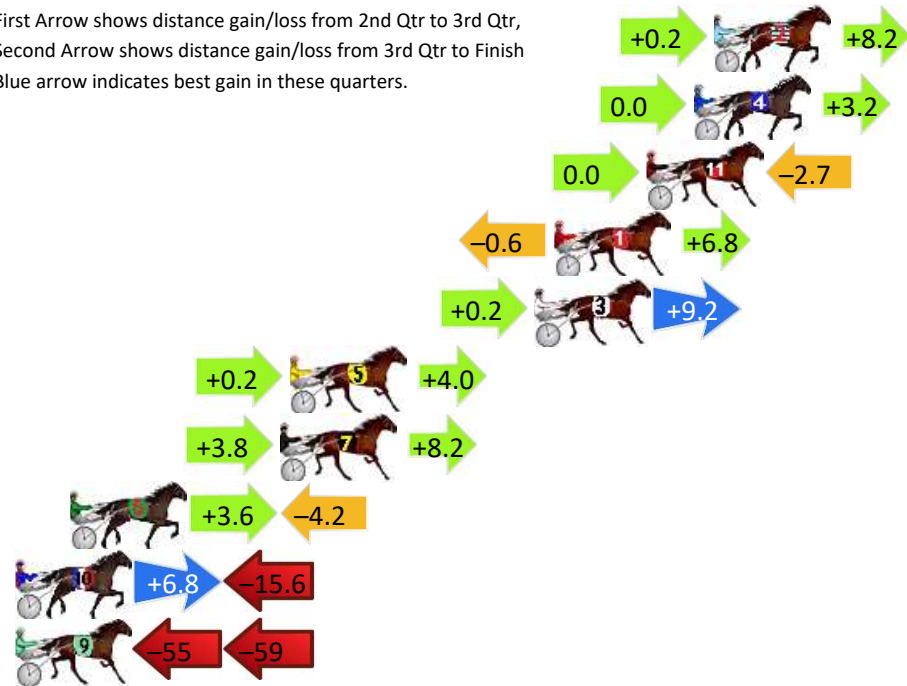

## Finish Position and metres gained

First Arrow shows distance gain/loss from 2nd Qtr to 3rd Qtr, Second Arrow shows distance gain/loss from 3rd Qtr to Finish  
Blue arrow indicates best gain in these quarters.

800

Visual positions in race at 2nd Quarter

400

Visual positions in race at 3rd Quarter

# Menangle Race 4 Distance 2300m

Saturday, 22 June 2024

Gross Time: 2:46.40 MileRate: 1:56.40 LeadTime: 50.80s First Qtr: 30.80s Second Qtr: 29.50s Third Qtr: 28.30s Fourth Qtr: 27.00s

DATA TABLE: 800 / 400 Posi's are position from leader and (how wide the horse was at that position)