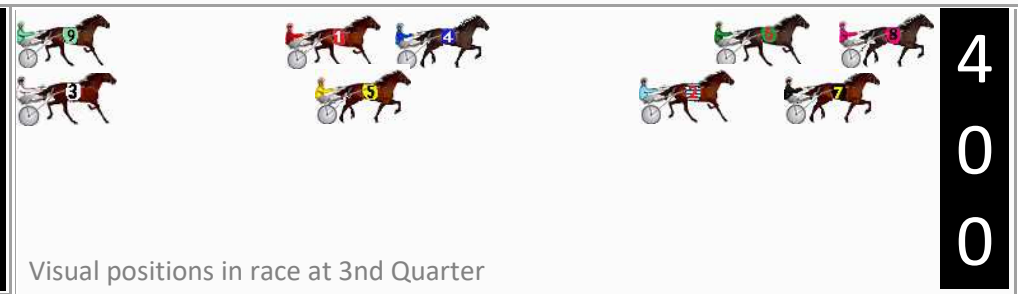

Menangle Race 6 Distance 1609m

Saturday, 22 June 2024

Gross Time: 1:55.70 MileRate: 1:55.70 LeadTime: 0.00s First Qtr: 27.20s Second Qtr: 31.00s Third Qtr: 29.90s Fourth Qtr: 27.60s

DATA TABLE: 800 / 400 Posi's are position from leader and (how wide the horse was at that position)

No	Horse	Plc	Mar	800 Posi	400 Posi	Time	3rd Qtr	4th Qt
8	TORO STRIDE	1	0.0m	0.0m (0)	0.0m (0)	1:55.70	29.90s	27.60s
6	ITZFERGIETIME	2	12.1m	4.4m (0)	5.0m (0)	1:56.58	29.96s	28.09s
2	SATIN STRIDE	3	19.3m	12.6m (0)	8.0m (1)	1:57.10	29.60s	28.38s
4	TRIUMPH STRIDE	4	24.3m	16.8m (0)	17.8m (0)	1:57.46	29.99s	28.05s
5	ALDEBARAN JENSEN	5	24.9m	25.6m (0)	21.0m (1)	1:57.51	29.58s	27.87s
1	TARENDAISE	6	40.4m	21.4m (0)	22.2m (0)	1:58.63	30.01s	28.85s
3	RAZZLEME DAZZLEME	7	72.3m	41.2m (1)	38.2m (1)	2:00.95	29.78s	29.94s
7	HOT TO TROT	8	146.6m	8.6m (0)	2.2m (1)	2:06.35	29.86s	37.51s
9	MILITARY MERIT	9	185.8m	30.0m (0)	42.8m (0)	2:09.19	31.22s	37.41s

Finish Position and metres gained