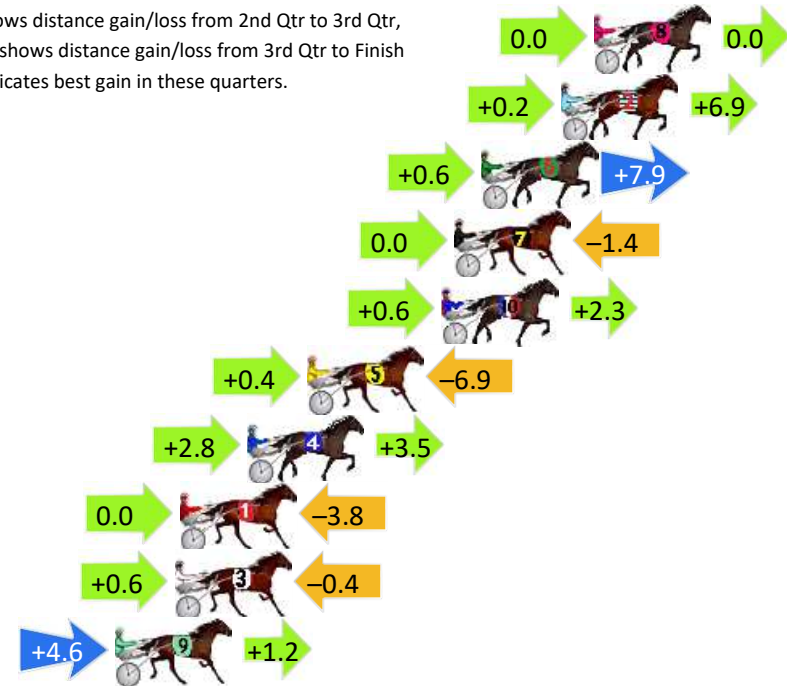

## Finish Position and metres gained

First Arrow shows distance gain/loss from 2nd Qtr to 3rd Qtr, Second Arrow shows distance gain/loss from 3rd Qtr to Finish  
Blue arrow indicates best gain in these quarters.

800

Visual positions in race at 2nd Quarter

400

Visual positions in race at 3rd Quarter

# Menangle Race 2 Distance 1609m

Saturday, 22 June 2024

Gross Time: 1:50.90 MileRate: 1:50.90 LeadTime: 0.00s First Qtr: 26.50s Second Qtr: 30.10s Third Qtr: 27.90s Fourth Qtr: 26.50s

DATA TABLE: 800 / 400 Posi's are position from leader and (how wide the horse was at that position)