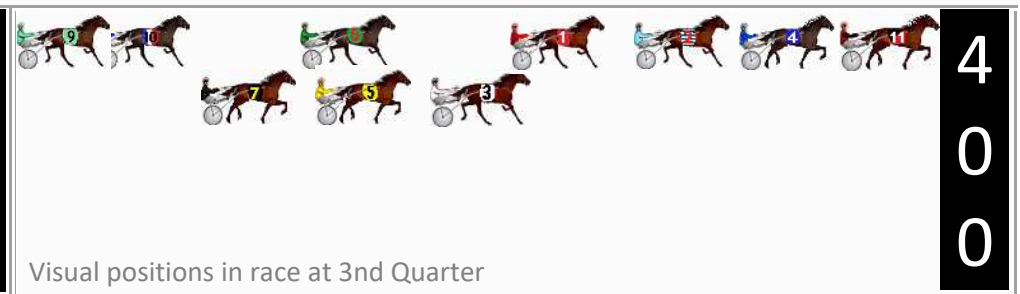

800

Visual positions in race at 2nd Quarter

400

Visual positions in race at 3rd Quarter

# Menangle Race 4 Distance 2300m

Saturday, 22 June 2024

Gross Time: 2:46.40 MileRate: 1:56.40 LeadTime: 50.80s First Qtr: 30.80s Second Qtr: 29.50s Third Qtr: 28.30s Fourth Qtr: 27.00s

DATA TABLE: 800 / 400 Posi's are position from leader and (how wide the horse was at that position)

## Finish Position and metres gained

First Arrow shows distance gain/loss from 2nd Qtr to 3rd Qtr, Second Arrow shows distance gain/loss from 3rd Qtr to Finish  
Blue arrow indicates best gain in these quarters.