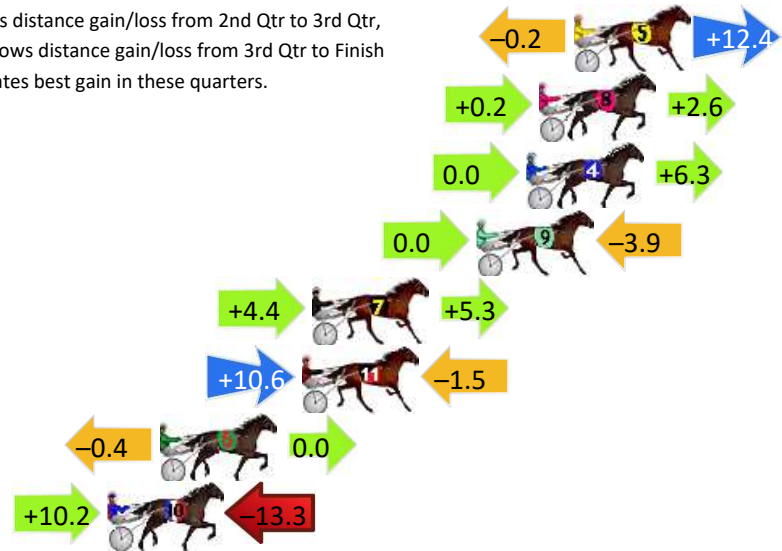

# Menangle Race 1 Distance 2300m

Saturday, 22 June 2024

Gross Time: 2:42.60 MileRate: 1:53.80 LeadTime: 48.80s First Qtr: 29.10s Second Qtr: 29.80s Third Qtr: 27.90s Fourth Qtr: 27.00s

DATA TABLE: 800 / 400 Posi's are position from leader and (how wide the horse was at that position)

## Finish Position and metres gained

First Arrow shows distance gain/loss from 2nd Qtr to 3rd Qtr, Second Arrow shows distance gain/loss from 3rd Qtr to Finish  
Blue arrow indicates best gain in these quarters.