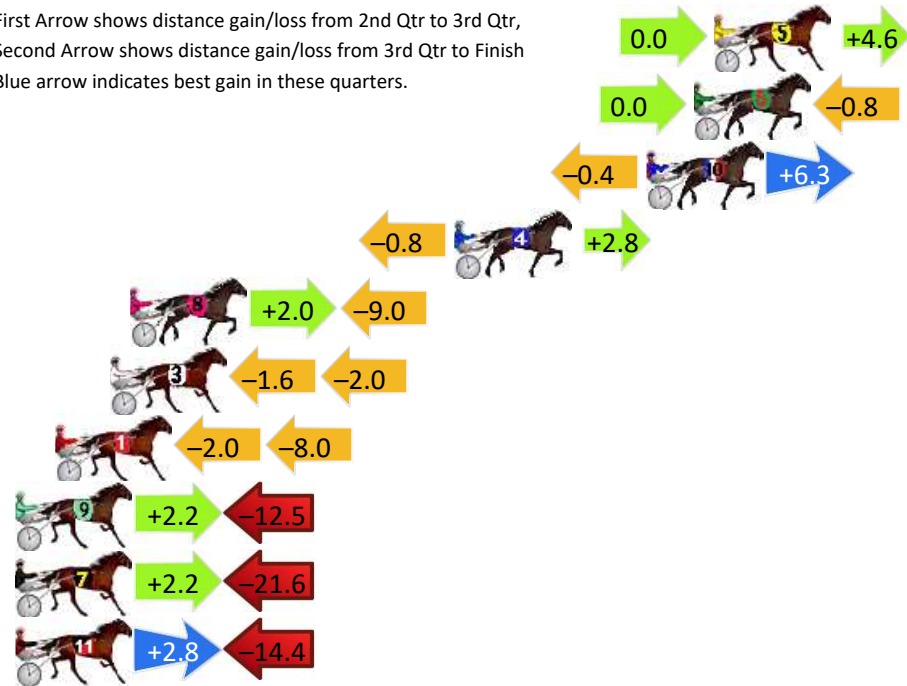

## Finish Position and metres gained

First Arrow shows distance gain/loss from 2nd Qtr to 3rd Qtr, Second Arrow shows distance gain/loss from 3rd Qtr to Finish  
Blue arrow indicates best gain in these quarters.

# Menangle Race 5 Distance 1609m

Saturday, 22 June 2024

Gross Time: 1:50.70 MileRate: 1:50.70 LeadTime: 0.00s First Qtr: 26.80s Second Qtr: 28.90s Third Qtr: 28.10s Fourth Qtr: 26.90s

DATA TABLE: 800 / 400 Posi's are position from leader and (how wide the horse was at that position)

No	Horse	Plc	Mar	800 Posi	400 Posi	Time	3rd Qtr	4th Qt
5	JILLIBY NITRO	1	0.0m	4.6m (0)	4.6m (0)	1:50.70	28.09s	26.59s
6	STRAVINSKY	2	0.8m	0.0m (0)	0.0m (0)	1:50.76	28.10s	26.95s
10	ARDENS ACE	3	2.7m	8.6m (0)	9.0m (0)	1:50.89	28.12s	26.48s
4	JOE NIEN	4	10.4m	12.4m (0)	13.2m (0)	1:51.44	28.15s	26.71s
8	ROMANEE	5	23.4m	16.4m (1)	14.4m (2)	1:52.36	27.98s	27.50s
3	OUR UNCLE JIM	6	24.2m	20.6m (0)	22.2m (0)	1:52.42	28.21s	27.03s
1	PLAINS IN HEAVEN	7	26.4m	16.4m (0)	18.4m (0)	1:52.57	28.25s	27.43s
9	ROLL UP	8	31.3m	21.0m (1)	18.8m (2)	1:52.92	27.97s	27.74s
7	DOUBLE ENCOUNTER	9	31.8m	12.4m (1)	10.2m (1)	1:52.95	27.98s	28.34s
11	L L COOL J	10	37.2m	25.6m (1)	22.8m (2)	1:53.34	27.93s	27.86s