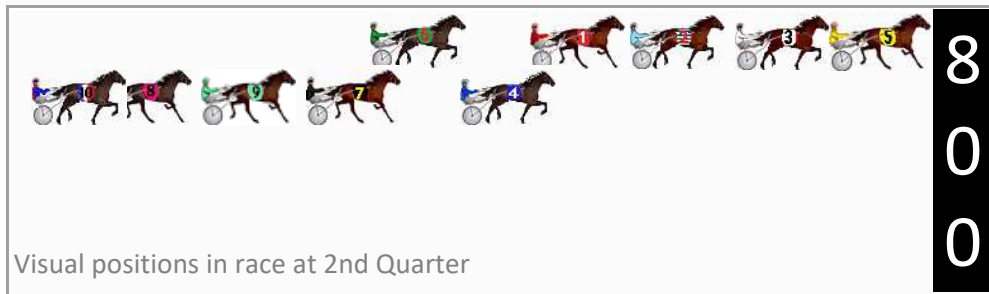

Menangle Race 7 Distance 1609m

Saturday, 22 June 2024

Gross Time: 1:54.20 MileRate: 1:54.20 LeadTime: 0.00s First Qtr: 26.50s Second Qtr: 31.80s Third Qtr: 29.00s Fourth Qtr: 26.90s

DATA TABLE: 800 / 400 Posi's are position from leader and (how wide the horse was at that position)

No	Horse	Plc	Mar	800 Posi	400 Posi	Time	3rd Qtr	4th Qt
5	AMORE INFIDA	1	0.0m	0.0m (0)	0.0m (0)	1:54.20	29.00s	26.90s
7	LOUS DREAM	2	2.0m	21.0m (1)	9.0m (1)	1:54.34	28.15s	26.43s
6	CORBIE STUMBLER	3	2.2m	18.4m (0)	17.2m (0)	1:54.36	28.88s	25.90s
9	SHADES OF HEAVEN	4	2.3m	25.2m (1)	13.0m (1)	1:54.36	28.12s	26.18s
4	MAJOR STATEMENT	5	4.1m	14.8m (1)	4.8m (1)	1:54.49	28.30s	26.85s
3	RICKOSHAY	6	5.2m	3.8m (0)	4.0m (0)	1:54.57	29.02s	26.98s
2	TITIAN RAIDER	7	5.3m	8.0m (0)	8.2m (0)	1:54.58	29.01s	26.71s
10	SKITTLE BOMB	8	12.1m	34.2m (1)	17.4m (1)	1:55.06	27.82s	26.55s
1	DARK TERROR	9	12.3m	12.0m (0)	13.0m (0)	1:55.07	29.07s	26.85s
8	VINCENT VAN GONE	10	15.3m	29.4m (1)	21.4m (0)	1:55.28	28.43s	26.49s

Finish Position and metres gained

First Arrow shows distance gain/loss from 2nd Qtr to 3rd Qtr, Second Arrow shows distance gain/loss from 3rd Qtr to Finish
Blue arrow indicates best gain in these quarters.