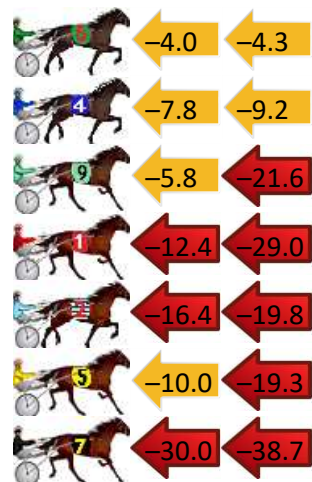

No	Horse	Plc	Mar	800 Posi	400 Posi	Time	3rd Qtr	4th Qt
4	COMPLICATED	1	0.0m	5.6m (1)	5.6m (1)	2:35.50	31.79s	29.29s
3	NOTTADOUBT	2	6.7m	4.0m (0)	4.0m (0)	2:36.02	31.81s	29.90s
2	GOLDEN REASON	3	10.0m	8.6m (0)	9.8m (0)	2:36.28	31.89s	29.71s
5	PRINCE PARKER	4	10.4m	0.0m (0)	0.0m (0)	2:36.31	31.83s	30.47s
8	BLACK ART	5	13.7m	9.6m (1)	10.2m (1)	2:36.57	31.86s	29.96s
1	PARK RUN	6	15.9m	13.8m (1)	14.6m (1)	2:36.74	31.86s	29.80s
7	KAMENDABLE FEELING	7	18.4m	1.4m (1)	1.6m (1)	2:36.93	31.86s	30.94s
9	SHERMAN	8	27.9m	13.6m (0)	14.6m (0)	2:37.67	31.91s	30.68s

Finish Position and metres gained

Visual positions in race at 2nd Quarter

Visual positions in race at 3rd Quarter

Temora Race 2 Distance 2000m

Sunday, 23 June 2024

Gross Time: 2:30.40 MileRate: 2:01.00 LeadTime: 30.60s First Qtr: 28.40s Second Qtr: 29.70s Third Qtr: 29.70s Fourth Qtr: 32.00s

DATA TABLE: 800 / 400 Posi's are position from leader and (how wide the horse was at that position)

No	Horse	Plc	Mar	800 Posi	400 Posi	Time	3rd Qtr	4th Qt
8	MISTER MANAGER	1	0.0m	0.0m (0)	0.0m (0)	2:30.40	29.70s	32.00s
3	ADAMS IT	2	4.0m	11.4m (0)	12.0m (0)	2:30.73	29.77s	31.36s
6	THATS THE ATTITUDE	3	32.5m	24.2m (1)	28.2m (1)	2:33.12	29.99s	32.34s
4	DEAD EYE TIKI	4	35.0m	18.0m (1)	25.8m (0)	2:33.32	30.27s	32.73s
9	TUBBEE TEE	5	43.4m	16.0m (0)	21.8m (1)	2:34.03	30.08s	33.72s
1	KEEP PLAYING	6	48.6m	7.2m (0)	19.6m (0)	2:34.46	30.57s	34.31s
2	INGERMARLA	7	57.6m	21.4m (0)	37.8m (0)	2:35.21	30.90s	33.58s
5	JUSTADIVA	8	75.3m	46.0m (0)	56.0m (0)	2:36.69	30.41s	33.54s
7	MISSDEHEIR	9	148.7m	80.0m (0)	110.0m (0)	2:42.82	31.89s	35.08s

Finish Position and metres gained

First Arrow shows distance gain/loss from 2nd Qtr to 3rd Qtr, Second Arrow shows distance gain/loss from 3rd Qtr to Finish
Blue arrow indicates best gain in these quarters.