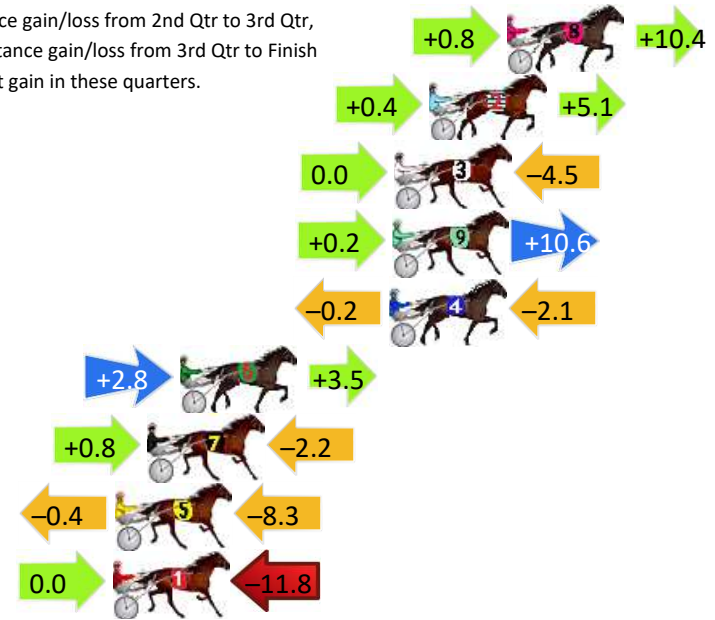

DATA TABLE: 800 / 400 Posi's are position from leader and (how wide the horse was at that position)

No	Horse	Plc	Mar	800 Posi	400 Posi	Time	3rd Qtr	4th Qt
8	MISTER MANAGER	1	0.0m	0.0m (0)	0.0m (0)	2:30.40	29.70s	32.00s
3	ADAMS IT	2	4.0m	11.4m (0)	12.0m (0)	2:30.73	29.77s	31.36s
6	THATS THE ATTITUDE	3	32.5m	24.2m (1)	28.2m (1)	2:33.12	29.99s	32.34s
4	DEAD EYE TIKI	4	35.0m	18.0m (1)	25.8m (0)	2:33.32	30.27s	32.73s
9	TUBBEE TEE	5	43.4m	16.0m (0)	21.8m (1)	2:34.03	30.08s	33.72s
1	KEEP PLAYING	6	48.6m	7.2m (0)	19.6m (0)	2:34.46	30.57s	34.31s
2	INGERMARLA	7	57.6m	21.4m (0)	37.8m (0)	2:35.21	30.90s	33.58s
5	JUSTADIVA	8	75.3m	46.0m (0)	56.0m (0)	2:36.69	30.41s	33.54s
7	MISSDEHEIR	9	148.7m	80.0m (0)	110.0m (0)	2:42.82	31.89s	35.08s

Finish Position and metres gained

First Arrow shows distance gain/loss from 2nd Qtr to 3rd Qtr, Second Arrow shows distance gain/loss from 3rd Qtr to Finish
Blue arrow indicates best gain in these quarters.

Temora Race 3 Distance 2000m

Sunday, 23 June 2024

Gross Time: 2:34.10 MileRate: 2:04.00 LeadTime: 30.50s First Qtr: 31.80s Second Qtr: 31.70s Third Qtr: 29.60s Fourth Qtr: 30.50s

DATA TABLE: 800 / 400 Posi's are position from leader and (how wide the horse was at that position)