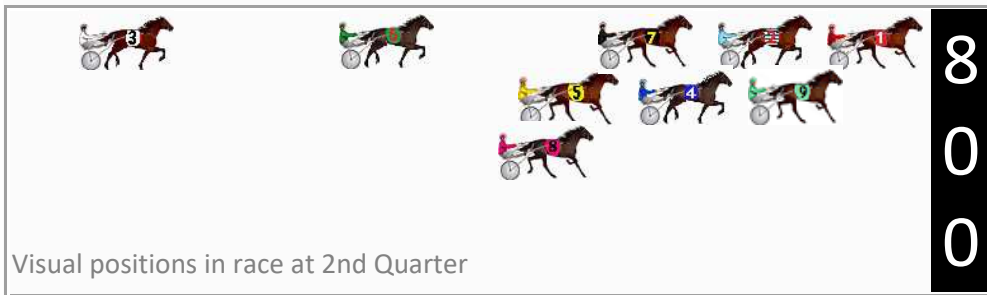

Temora Race 6 Distance 2000m

Sunday, 23 June 2024

Gross Time: 2:37.00 MileRate: 2:06.30 LeadTime: 30.60s First Qtr: 32.40s Second Qtr: 31.30s Third Qtr: 31.30s Fourth Qtr: 31.40s

DATA TABLE: 800 / 400 Posi's are position from leader and (how wide the horse was at that position)

No	Horse	Plc	Mar	800 Posi	400 Posi	Time	3rd Qtr	4th Qt
8	HYDEEHO	1	0.0m	13.2m (2)	5.0m (2)	2:37.00	30.66s	31.01s
9	FOXYONTHERUN	2	3.0m	3.2m (1)	0.4m (1)	2:37.25	31.08s	31.60s
4	SPREAD THE FEAR	3	4.3m	7.6m (1)	4.6m (1)	2:37.35	31.07s	31.38s
1	DANCE MAJOR	4	8.7m	0.0m (0)	0.0m (0)	2:37.71	31.30s	32.08s
2	IRISH SPEED	5	9.0m	4.4m (0)	4.6m (0)	2:37.74	31.32s	31.74s
6	EASTBRO DANI	6	12.8m	19.6m (0)	14.8m (2)	2:38.05	30.93s	31.24s
7	STAR GULLY EVE	7	15.7m	9.2m (0)	10.4m (0)	2:38.29	31.39s	31.81s
3	JUDDLEY	8	43.1m	30.0m (0)	23.8m (0)	2:40.54	30.81s	32.91s
5	PHOTOSHOOT	9	60.0m	12.4m (1)	11.6m (1)	2:41.92	31.23s	35.18s

Finish Position and metres gained

First Arrow shows distance gain/loss from 2nd Qtr to 3rd Qtr, Second Arrow shows distance gain/loss from 3rd Qtr to Finish
Blue arrow indicates best gain in these quarters.