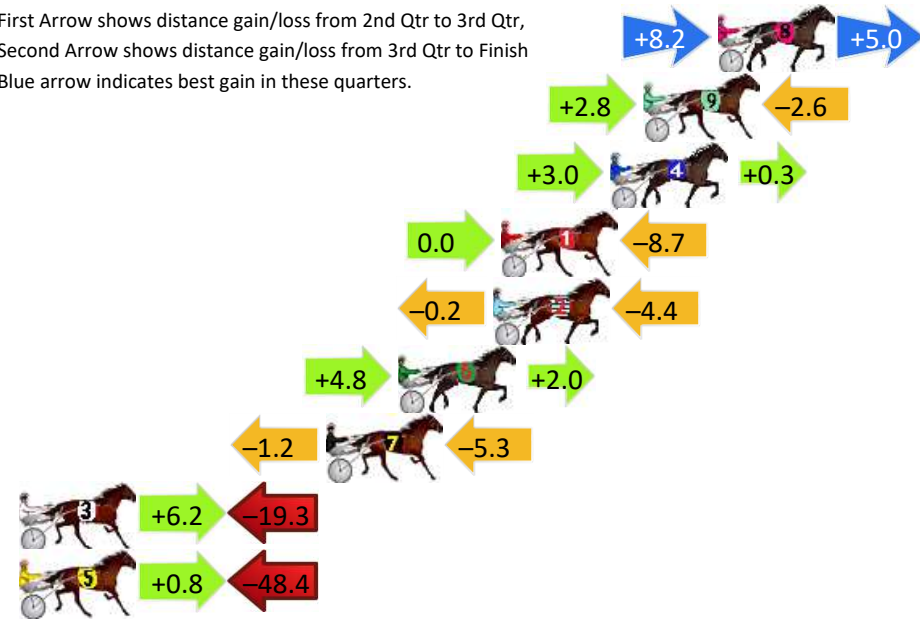

Finish Position and metres gained

First Arrow shows distance gain/loss from 2nd Qtr to 3rd Qtr, Second Arrow shows distance gain/loss from 3rd Qtr to Finish
Blue arrow indicates best gain in these quarters.

800

Visual positions in race at 2nd Quarter

400

Visual positions in race at 3rd Quarter

Temora Race 6 Distance 2000m

Sunday, 23 June 2024

Gross Time: 2:37.00 MileRate: 2:06.30 LeadTime: 30.60s First Qtr: 32.40s Second Qtr: 31.30s Third Qtr: 31.30s Fourth Qtr: 31.40s

DATA TABLE: 800 / 400 Posi's are position from leader and (how wide the horse was at that position)

No	Horse	Plc	Mar	800 Posi	400 Posi	Time	3rd Qtr	4th Qt
8	HYDEEHO	1	0.0m	13.2m (2)	5.0m (2)	2:37.00	30.66s	31.01s
9	FOXYONTHERUN	2	3.0m	3.2m (1)	0.4m (1)	2:37.25	31.08s	31.60s
4	SPREAD THE FEAR	3	4.3m	7.6m (1)	4.6m (1)	2:37.35	31.07s	31.38s
1	DANCE MAJOR	4	8.7m	0.0m (0)	0.0m (0)	2:37.71	31.30s	32.08s
2	IRISH SPEED	5	9.0m	4.4m (0)	4.6m (0)	2:37.74	31.32s	31.74s
6	EASTBRO DANI	6	12.8m	19.6m (0)	14.8m (2)	2:38.05	30.93s	31.24s
7	STAR GULLY EVE	7	15.7m	9.2m (0)	10.4m (0)	2:38.29	31.39s	31.81s
3	JUDDLEY	8	43.1m	30.0m (0)	23.8m (0)	2:40.54	30.81s	32.91s
5	PHOTOSHOOT	9	60.0m	12.4m (1)	11.6m (1)	2:41.92	31.23s	35.18s