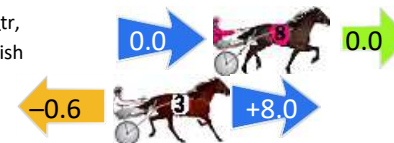

Finish Position and metres gained

Visual positions in race at 2nd Quarter

Visual positions in race at 3rd Quarter

Temora Race 2 Distance 2000m

Sunday, 23 June 2024

Gross Time: 2:30.40 MileRate: 2:01.00 LeadTime: 30.60s First Qtr: 28.40s Second Qtr: 29.70s Third Qtr: 29.70s Fourth Qtr: 32.00s

Finish Position and metres gained

First Arrow shows distance gain/loss from 2nd Qtr to 3rd Qtr, Second Arrow shows distance gain/loss from 3rd Qtr to Finish
Blue arrow indicates best gain in these quarters.