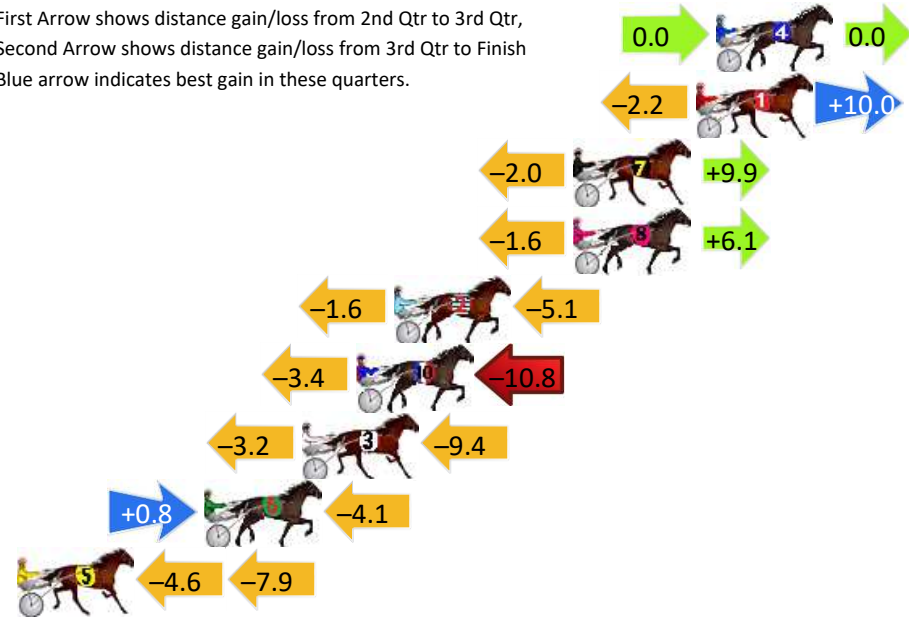

Finish Position and metres gained

First Arrow shows distance gain/loss from 2nd Qtr to 3rd Qtr, Second Arrow shows distance gain/loss from 3rd Qtr to Finish
Blue arrow indicates best gain in these quarters.

8
0
0

Visual positions in race at 2nd Quarter

4
0
0

Visual positions in race at 3rd Quarter

Temora Race 5 Distance 2386m

Sunday, 23 June 2024

Gross Time: 2:59.60 MileRate: 2:01.10 LeadTime: 57.90s First Qtr: 31.70s Second Qtr: 30.00s Third Qtr: 29.20s Fourth Qtr: 30.80s

DATA TABLE: 800 / 400 Posi's are position from leader and (how wide the horse was at that position)

NoHorse	Plc	Mar	800 Posi	400 Posi	Time	3rd Qtr	4th Qt
4 CAPTAIN TOM	1	0.0m	0.0m (0)	0.0m (0)	2:59.60	29.20s	30.80s
1 THE EX HORSEIST	2	0.8m	8.6m (0)	10.8m (0)	2:59.66	29.38s	30.03s
7 FOREVER YIN	3	5.7m	13.6m (0)	15.6m (0)	3:00.06	29.37s	30.04s
8 RACING TIME	3	5.7m	10.2m (1)	11.8m (1)	3:00.06	29.33s	30.33s
2 HERE COMES BOBBY	5	12.9m	6.2m (1)	7.8m (1)	3:00.64	29.31s	31.19s
10 WATCHMEDAZZLE	6	14.4m	0.2m (1)	3.6m (1)	3:00.76	29.43s	31.63s
3 SMOKIN POCKET	7	16.6m	4.0m (0)	7.2m (0)	3:00.94	29.42s	31.52s
6 JOYCIES LAD	8	20.5m	17.2m (1)	16.4m (1)	3:01.25	29.13s	31.11s
5 SCARED STIFF	9	29.9m	17.4m (0)	22.0m (0)	3:02.01	29.53s	31.40s