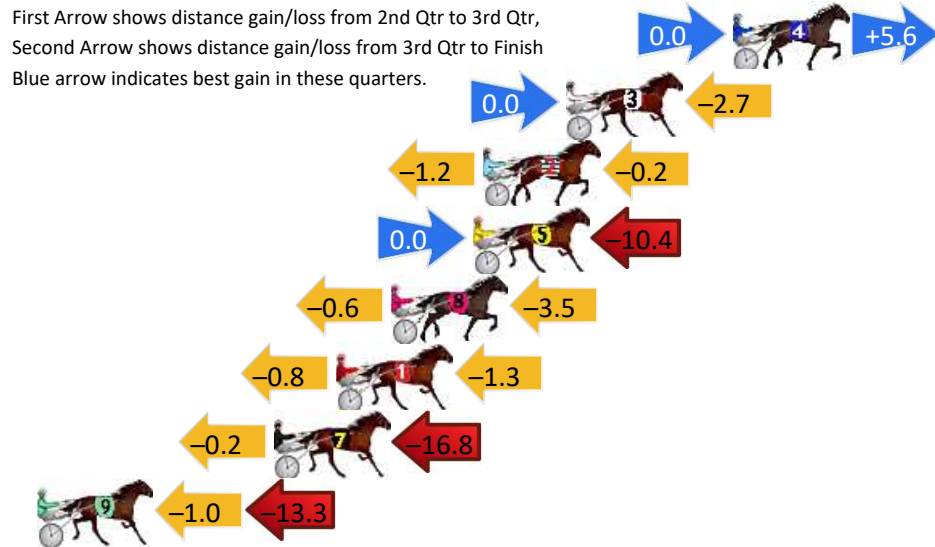

Temora Race 1 Distance 2000m

Sunday, 23 June 2024

Gross Time: 2:35.50 MileRate: 2:05.10 LeadTime: 31.50s First Qtr: 30.10s Second Qtr: 32.40s Third Qtr: 31.80s Fourth Qtr: 29.70s

DATA TABLE: 800 / 400 Posi's are position from leader and (how wide the horse was at that position)

No	Horse	Plc	Mar	800 Posi	400 Posi	Time	3rd Qtr	4th Qt
4	COMPLICATED	1	0.0m	5.6m (1)	5.6m (1)	2:35.50	31.79s	29.29s
3	NOTTADOUBT	2	6.7m	4.0m (0)	4.0m (0)	2:36.02	31.81s	29.90s
2	GOLDEN REASON	3	10.0m	8.6m (0)	9.8m (0)	2:36.28	31.89s	29.71s
5	PRINCE PARKER	4	10.4m	0.0m (0)	0.0m (0)	2:36.31	31.83s	30.47s
8	BLACK ART	5	13.7m	9.6m (1)	10.2m (1)	2:36.57	31.86s	29.96s
1	PARK RUN	6	15.9m	13.8m (1)	14.6m (1)	2:36.74	31.86s	29.80s
7	KAMENDABLE FEELING	7	18.4m	1.4m (1)	1.6m (1)	2:36.93	31.86s	30.94s
9	SHERMAN	8	27.9m	13.6m (0)	14.6m (0)	2:37.67	31.91s	30.68s

Finish Position and metres gained

Visual positions in race at 2nd Quarter