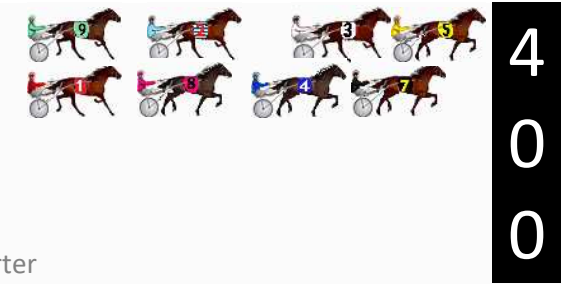

Visual positions in race at 3rd Quarter