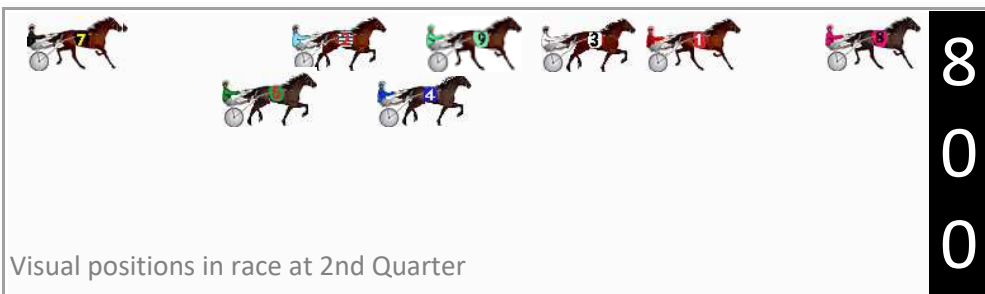

Finish Position and metres gained

Visual positions in race at 2nd Quarter

Visual positions in race at 3rd Quarter

Temora Race 2 Distance 2000m

Sunday, 23 June 2024

Gross Time: 2:30.40 MileRate: 2:01.00 LeadTime: 30.60s First Qtr: 28.40s Second Qtr: 29.70s Third Qtr: 29.70s Fourth Qtr: 32.00s

DATA TABLE: 800 / 400 Posi's are position from leader and (how wide the horse was at that position)

No	Horse	Plc	Mar	800 Posi	400 Posi	Time	3rd Qtr	4th Qt
8	MISTER MANAGER	1	0.0m	0.0m (0)	0.0m (0)	2:30.40	29.70s	32.00s
3	ADAMS IT	2	4.0m	11.4m (0)	12.0m (0)	2:30.73	29.77s	31.36s
6	THATS THE ATTITUDE	3	32.5m	24.2m (1)	28.2m (1)	2:33.12	29.99s	32.34s
4	DEAD EYE TIKI	4	35.0m	18.0m (1)	25.8m (0)	2:33.32	30.27s	32.73s
9	TUBBEE TEE	5	43.4m	16.0m (0)	21.8m (1)	2:34.03	30.08s	33.72s
1	KEEP PLAYING	6	48.6m	7.2m (0)	19.6m (0)	2:34.46	30.57s	34.31s
2	INGERMARLA	7	57.6m	21.4m (0)	37.8m (0)	2:35.21	30.90s	33.58s
5	JUSTADIVA	8	75.3m	46.0m (0)	56.0m (0)	2:36.69	30.41s	33.54s
7	MISSDEHEIR	9	148.7m	80.0m (0)	110.0m (0)	2:42.82	31.89s	35.08s

Finish Position and metres gained

First Arrow shows distance gain/loss from 2nd Qtr to 3rd Qtr, Second Arrow shows distance gain/loss from 3rd Qtr to Finish
Blue arrow indicates best gain in these quarters.