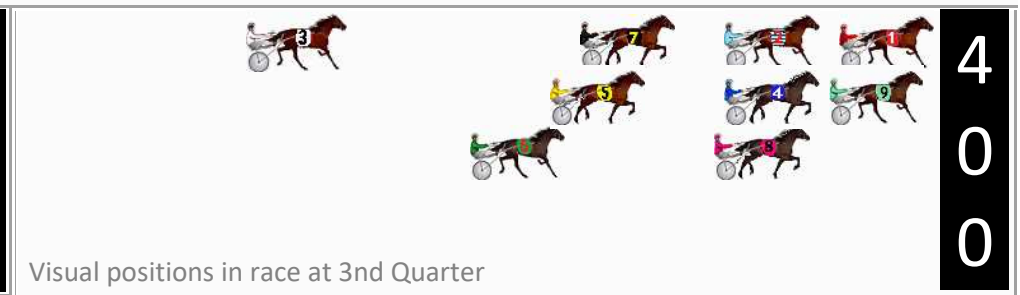

Temora Race 6 Distance 2000m

Sunday, 23 June 2024

Gross Time: 2:37.00 MileRate: 2:06.30 LeadTime: 30.60s First Qtr: 32.40s Second Qtr: 31.30s Third Qtr: 31.30s Fourth Qtr: 31.40s

DATA TABLE: 800 / 400 Posi's are position from leader and (how wide the horse was at that position)

No	Horse	Plc	Mar	800 Posi	400 Posi	Time	3rd Qtr	4th Qt
8	HYDEEHO	1	0.0m	13.2m (2)	5.0m (2)	2:37.00	30.66s	31.01s
9	FOXYONTHERUN	2	3.0m	3.2m (1)	0.4m (1)	2:37.25	31.08s	31.60s
4	SPREAD THE FEAR	3	4.3m	7.6m (1)	4.6m (1)	2:37.35	31.07s	31.38s
1	DANCE MAJOR	4	8.7m	0.0m (0)	0.0m (0)	2:37.71	31.30s	32.08s
2	IRISH SPEED	5	9.0m	4.4m (0)	4.6m (0)	2:37.74	31.32s	31.74s
6	EASTBRO DANI	6	12.8m	19.6m (0)	14.8m (2)	2:38.05	30.93s	31.24s
7	STAR GULLY EVE	7	15.7m	9.2m (0)	10.4m (0)	2:38.29	31.39s	31.81s
3	JUDDLEY	8	43.1m	30.0m (0)	23.8m (0)	2:40.54	30.81s	32.91s
5	PHOTOSHOOT	9	60.0m	12.4m (1)	11.6m (1)	2:41.92	31.23s	35.18s

Finish Position and metres gained

First Arrow shows distance gain/loss from 2nd Qtr to 3rd Qtr, Second Arrow shows distance gain/loss from 3rd Qtr to Finish
Blue arrow indicates best gain in these quarters.