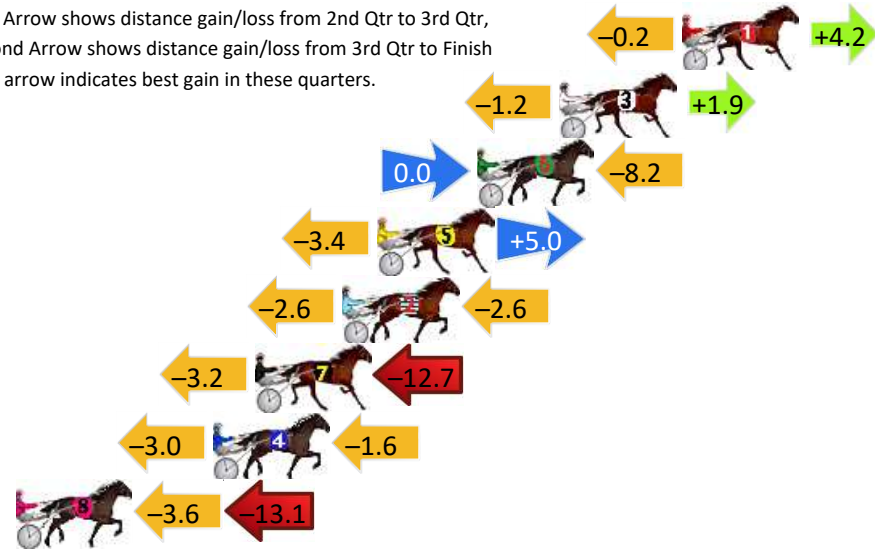

Finish Position and metres gained

First Arrow shows distance gain/loss from 2nd Qtr to 3rd Qtr, Second Arrow shows distance gain/loss from 3rd Qtr to Finish
Blue arrow indicates best gain in these quarters.

800

Visual positions in race at 2nd Quarter

400

Visual positions in race at 3rd Quarter

Temora Race 4 Distance 2000m

Sunday, 23 June 2024

Gross Time: 2:30.70 MileRate: 2:01.30 LeadTime: 30.10s First Qtr: 29.10s Second Qtr: 30.00s Third Qtr: 30.00s Fourth Qtr: 31.50s

DATA TABLE: 800 / 400 Posi's are position from leader and (how wide the horse was at that position)

No	Horse	Plc	Mar	800 Posi	400 Posi	Time	3rd Qtr	4th Qt
1	FREDEE TEE	1	0.0m	4.0m (0)	4.2m (0)	2:30.70	30.02s	31.17s
3	HES A TERROR	2	4.9m	5.6m (1)	6.8m (2)	2:31.10	30.10s	31.35s
6	ROBUST EASTON	3	8.2m	0.0m (0)	0.0m (0)	2:31.37	29.98s	32.14s
5	OLE CHESTER	4	12.2m	13.8m (0)	17.2m (0)	2:31.70	30.27s	31.11s
2	NIFTY SCHOOBEE	5	13.6m	8.4m (0)	11.0m (0)	2:31.82	30.19s	31.70s
7	MAMMALS ALIBI	6	17.1m	1.2m (1)	4.4m (1)	2:32.11	30.22s	32.49s
4	GRINFARON	7	18.8m	14.2m (1)	17.2m (2)	2:32.25	30.23s	31.63s
8	QUICKSHIFT GIRL	8	26.7m	10.0m (1)	13.6m (1)	2:32.90	30.25s	32.53s