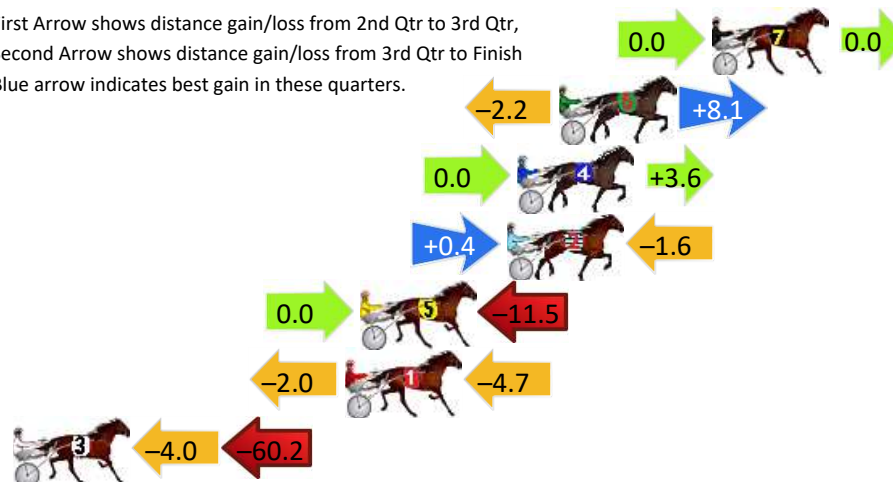

DATA TABLE: 800 / 400 Posi's are position from leader and (how wide the horse was at that position)

No	Horse	Plc	Mar	800 Posi	400 Posi	Time	3rd Qtr	4th Qt
8	HYDEEHO	1	0.0m	13.2m (2)	5.0m (2)	2:37.00	30.66s	31.01s
9	FOXYONTHERUN	2	3.0m	3.2m (1)	0.4m (1)	2:37.25	31.08s	31.60s
4	SPREAD THE FEAR	3	4.3m	7.6m (1)	4.6m (1)	2:37.35	31.07s	31.38s
1	DANCE MAJOR	4	8.7m	0.0m (0)	0.0m (0)	2:37.71	31.30s	32.08s
2	IRISH SPEED	5	9.0m	4.4m (0)	4.6m (0)	2:37.74	31.32s	31.74s
6	EASTBRO DANI	6	12.8m	19.6m (0)	14.8m (2)	2:38.05	30.93s	31.24s
7	STAR GULLY EVE	7	15.7m	9.2m (0)	10.4m (0)	2:38.29	31.39s	31.81s
3	JUDDLEY	8	43.1m	30.0m (0)	23.8m (0)	2:40.54	30.81s	32.91s
5	PHOTOSHOOT	9	60.0m	12.4m (1)	11.6m (1)	2:41.92	31.23s	35.18s

Finish Position and metres gained

First Arrow shows distance gain/loss from 2nd Qtr to 3rd Qtr, Second Arrow shows distance gain/loss from 3rd Qtr to Finish
Blue arrow indicates best gain in these quarters.

Temora Race 7 Distance 2000m

Sunday, 23 June 2024

Gross Time: 2:32.30 MileRate: 2:02.60 LeadTime: 30.80s First Qtr: 29.10s Second Qtr: 32.10s Third Qtr: 30.00s Fourth Qtr: 30.30s

DATA TABLE: 800 / 400 Posi's are position from leader and (how wide the horse was at that position)