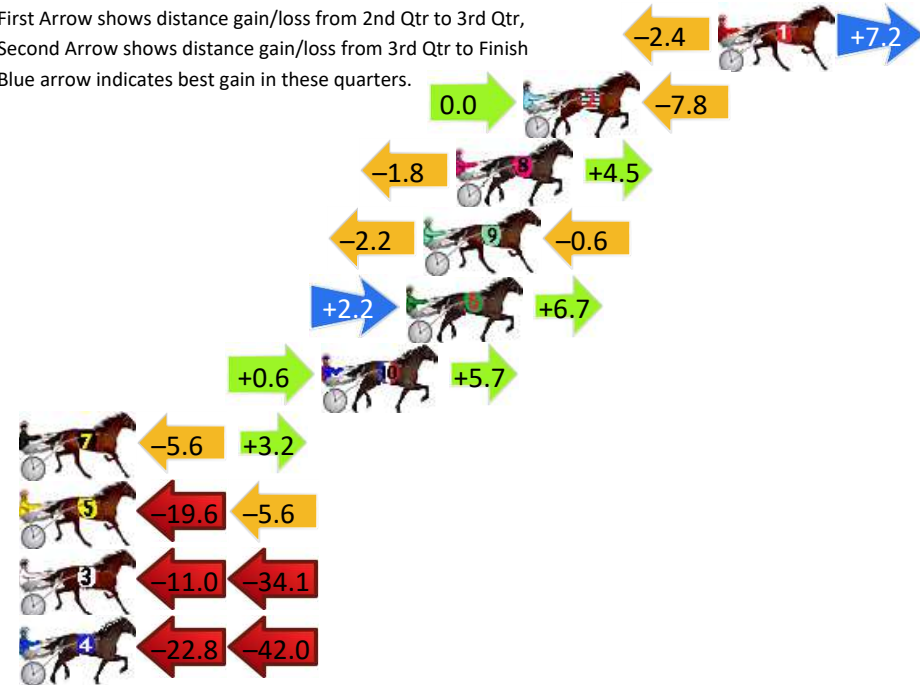

Finish Position and metres gained

First Arrow shows distance gain/loss from 2nd Qtr to 3rd Qtr, Second Arrow shows distance gain/loss from 3rd Qtr to Finish
Blue arrow indicates best gain in these quarters.

800

Visual positions in race at 2nd Quarter

400

Visual positions in race at 3rd Quarter

Wagga Riverina Race 2 Distance 1740m

Tuesday, 25 June 2024

Gross Time: 2:04.60 MileRate: 1:55.20 LeadTime: 8.80s First Qtr: 28.60s Second Qtr: 29.50s Third Qtr: 28.60s Fourth Qtr: 29.10s

DATA TABLE: 800 / 400 Posi's are position from leader and (how wide the horse was at that position)

No	Horse	Plc	Mar	800 Posi	400 Posi	Time	3rd Qtr	4th Qt
1	FLEUR BELLA	1	0.0m	4.8m (0)	7.2m (0)	2:04.60	28.78s	28.58s
2	THE BANKER	2	7.8m	0.0m (0)	0.0m (0)	2:05.20	28.60s	29.66s
8	TESTARUDO	3	10.5m	13.2m (0)	15.0m (1)	2:05.40	28.73s	28.77s
9	MAJOR MUCHA	4	11.8m	9.0m (0)	11.2m (0)	2:05.50	28.76s	29.14s
6	MELATI BOY	5	12.5m	21.4m (0)	19.2m (1)	2:05.55	28.45s	28.62s
10	MYBOYMYBOY	6	15.9m	22.2m (1)	21.6m (2)	2:05.81	28.56s	28.69s
7	CALL ME DRAGON	7	28.4m	26.0m (1)	31.6m (2)	2:06.77	29.00s	28.87s
5	MYRUNA	8	38.2m	13.0m (1)	32.6m (1)	2:07.52	30.00s	29.51s
3	VIGOROSO	9	62.5m	17.4m (1)	28.4m (1)	2:09.37	29.37s	31.57s
4	CHEDDAR VALLEY	10	74.0m	9.2m (1)	32.0m (0)	2:10.25	30.21s	32.14s