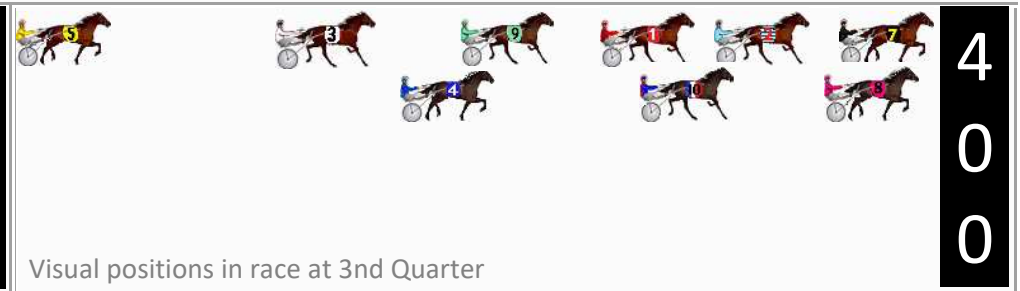

Wagga Riverina Race 7 Distance 1740m

Tuesday, 25 June 2024

Gross Time: 2:07.30 MileRate: 1:57.80 LeadTime: 9.00s First Qtr: 30.10s Second Qtr: 31.60s Third Qtr: 28.10s Fourth Qtr: 28.50s

DATA TABLE: 800 / 400 Posi's are position from leader and (how wide the horse was at that position)

No	Horse	Plc	Mar	800 Posi	400 Posi	Time	3rd Qtr	4th Qt
8	SIGNIFICANT LAZ	1	0.0m	7.0m (1)	0.6m (1)	2:07.30	27.65s	28.46s
7	TWO BLUES BLING	2	0.1m	0.0m (0)	0.0m (0)	2:07.31	28.10s	28.51s
1	LEWENDON	3	4.2m	8.8m (0)	9.6m (0)	2:07.61	28.16s	28.12s
10	KRISTYSGIRL	4	4.3m	12.4m (1)	8.0m (1)	2:07.62	27.79s	28.24s
2	GINGANING	5	23.5m	4.4m (0)	5.0m (0)	2:09.06	28.13s	29.81s
9	DEE JAY TWENTY	6	25.5m	13.4m (0)	15.2m (0)	2:09.21	28.22s	29.23s
3	PURE DRAGON	7	27.0m	18.8m (0)	22.6m (0)	2:09.32	28.37s	28.81s
4	KEAYANG LACEY	8	29.3m	16.6m (1)	17.6m (1)	2:09.49	28.16s	29.33s
6	ROWDY CHRISTIAN	9	115.7m	75.0m (0)	100.0m (0)	2:15.96	29.85s	29.61s
5	MISS PIPPA	10	124.1m	80.0m (0)	110.0m (0)	2:16.59	30.20s	29.50s

Finish Position and metres gained

First Arrow shows distance gain/loss from 2nd Qtr to 3rd Qtr, Second Arrow shows distance gain/loss from 3rd Qtr to Finish
Blue arrow indicates best gain in these quarters.