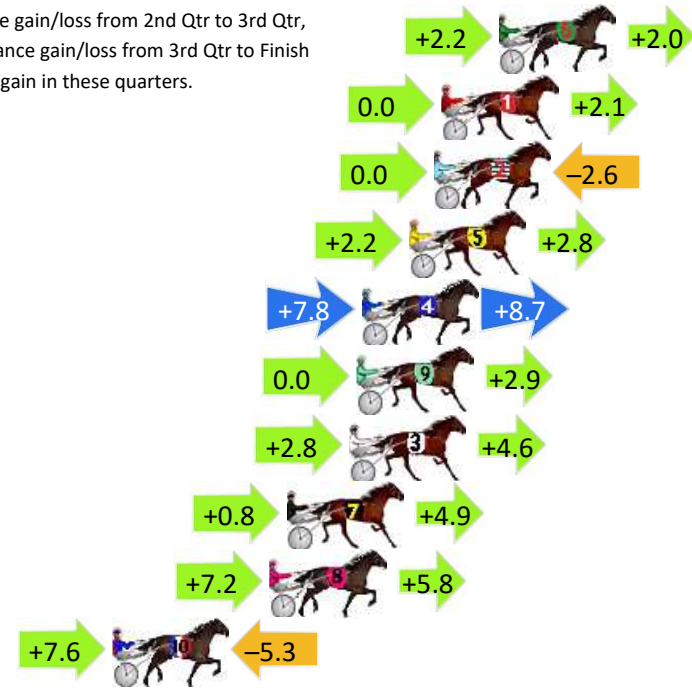

Wagga Riverina Race 1 Distance 1740m

Tuesday, 25 June 2024

Gross Time: 2:05.70 MileRate: 1:56.20 LeadTime: 8.70s First Qtr: 27.50s Second Qtr: 30.10s Third Qtr: 30.20s Fourth Qtr: 29.20s

DATA TABLE: 800 / 400 Posi's are position from leader and (how wide the horse was at that position)

Finish Position and metres gained

First Arrow shows distance gain/loss from 2nd Qtr to 3rd Qtr, Second Arrow shows distance gain/loss from 3rd Qtr to Finish
Blue arrow indicates best gain in these quarters.