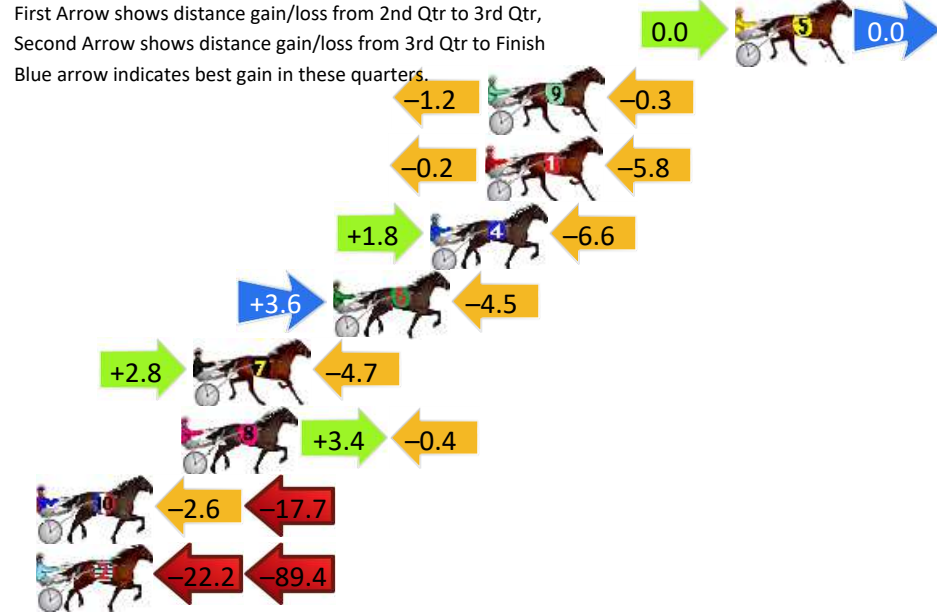

Wagga Riverina Race 3 Distance 1740m

Tuesday, 25 June 2024

Gross Time: 2:07.50 MileRate: 1:57.90 LeadTime: 8.80s First Qtr: 30.80s Second Qtr: 31.30s Third Qtr: 29.00s Fourth Qtr: 27.60s

DATA TABLE: 800 / 400 Posi's are position from leader and (how wide the horse was at that position)

No	Horse	Plc	Mar	800 Posi	400 Posi	Time	3rd Qtr	4th Qt
5	DEE TERROR	1	0.0m	0.0m (0)	0.0m (0)	2:07.50	29.00s	27.60s
9	YOO TRISH	2	9.9m	8.4m (0)	9.6m (0)	2:08.22	29.08s	27.62s
1	NO MORE PROMISES	3	10.0m	4.0m (0)	4.2m (0)	2:08.23	29.02s	28.00s
4	THANK YOU SAUL	4	12.2m	7.4m (2)	5.6m (1)	2:08.39	28.88s	28.05s
6	GLAMOUR FOX	5	16.1m	15.2m (2)	11.6m (1)	2:08.67	28.75s	27.91s
7	DIDNT I	6	21.7m	19.8m (2)	17.0m (1)	2:09.08	28.81s	27.92s
8	OUR STRATEGIC MISS	7	22.2m	25.2m (1)	21.8m (1)	2:09.11	28.76s	27.63s
10	SLINGSHOT	8	32.9m	12.6m (0)	15.2m (0)	2:09.89	29.21s	28.81s
2	BLACKJACK JIM	9	122.4m	10.8m (1)	33.0m (0)	2:16.39	30.72s	33.73s

Finish Position and metres gained