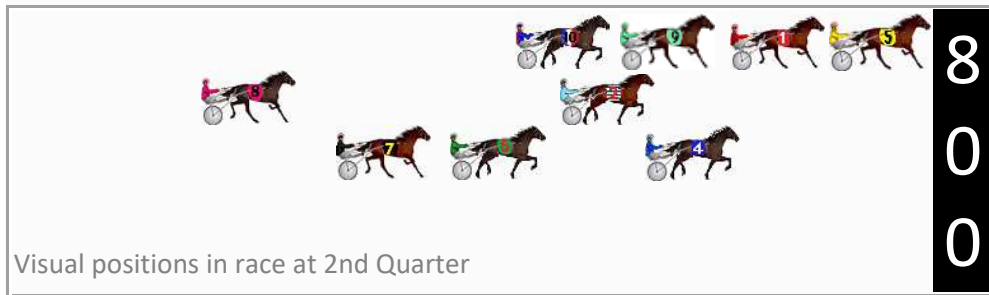

Wagga Riverina Race 3 Distance 1740m

Tuesday, 25 June 2024

Gross Time: 2:07.50 MileRate: 1:57.90 LeadTime: 8.80s First Qtr: 30.80s Second Qtr: 31.30s Third Qtr: 29.00s Fourth Qtr: 27.60s

DATA TABLE: 800 / 400 Posi's are position from leader and (how wide the horse was at that position)

No	Horse	Plc	Mar	800 Posi	400 Posi	Time	3rd Qtr	4th Qt
5	DEE TERROR	1	0.0m	0.0m (0)	0.0m (0)	2:07.50	29.00s	27.60s
9	YOO TRISH	2	9.9m	8.4m (0)	9.6m (0)	2:08.22	29.08s	27.62s
1	NO MORE PROMISES	3	10.0m	4.0m (0)	4.2m (0)	2:08.23	29.02s	28.00s
4	THANK YOU SAUL	4	12.2m	7.4m (2)	5.6m (1)	2:08.39	28.88s	28.05s
6	GLAMOUR FOX	5	16.1m	15.2m (2)	11.6m (1)	2:08.67	28.75s	27.91s
7	DIDNT I	6	21.7m	19.8m (2)	17.0m (1)	2:09.08	28.81s	27.92s
8	OUR STRATEGIC MISS	7	22.2m	25.2m (1)	21.8m (1)	2:09.11	28.76s	27.63s
10	SLINGSHOT	8	32.9m	12.6m (0)	15.2m (0)	2:09.89	29.21s	28.81s
2	BLACKJACK JIM	9	122.4m	10.8m (1)	33.0m (0)	2:16.39	30.72s	33.73s

Finish Position and metres gained