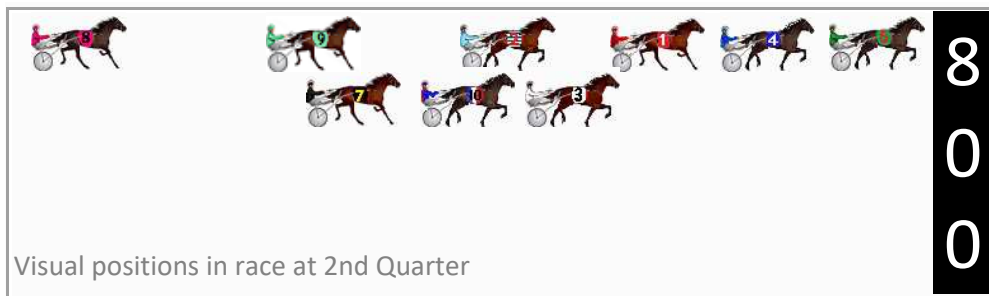

DATA TABLE: 800 / 400 Posi's are position from leader and (how wide the horse was at that position)

No	Horse	Plc	Mar	800 Posi	400 Posi	Time	3rd Qtr	4th Qt
5	DEE TERROR	1	0.0m	0.0m (0)	0.0m (0)	2:07.50	29.00s	27.60s
9	YOO TRISH	2	9.9m	8.4m (0)	9.6m (0)	2:08.22	29.08s	27.62s
1	NO MORE PROMISES	3	10.0m	4.0m (0)	4.2m (0)	2:08.23	29.02s	28.00s
4	THANK YOU SAUL	4	12.2m	7.4m (2)	5.6m (1)	2:08.39	28.88s	28.05s
6	GLAMOUR FOX	5	16.1m	15.2m (2)	11.6m (1)	2:08.67	28.75s	27.91s
7	DIDNT I	6	21.7m	19.8m (2)	17.0m (1)	2:09.08	28.81s	27.92s
8	OUR STRATEGIC MISS	7	22.2m	25.2m (1)	21.8m (1)	2:09.11	28.76s	27.63s
10	SLINGSHOT	8	32.9m	12.6m (0)	15.2m (0)	2:09.89	29.21s	28.81s
2	BLACKJACK JIM	9	122.4m	10.8m (1)	33.0m (0)	2:16.39	30.72s	33.73s

Finish Position and metres gained

Wagga Riverina Race 4 Distance 1740m

Tuesday, 25 June 2024

Gross Time: 2:04.40 MileRate: 1:55.10 LeadTime: 8.70s First Qtr: 28.00s Second Qtr: 30.30s Third Qtr: 29.10s Fourth Qtr: 28.30s

DATA TABLE: 800 / 400 Posi's are position from leader and (how wide the horse was at that position)

No	Horse	Plc	Mar	800 Posi	400 Posi	Time	3rd Qtr	4th Qt
6	MIKIS PLEASURE	1	0.0m	0.0m (0)	0.0m (0)	2:04.40	29.10s	28.30s
4	VINCHESKA	2	0.5m	4.4m (0)	4.4m (0)	2:04.44	29.10s	28.03s
10	BET SHEZA LADY	3	8.5m	16.4m (1)	8.2m (2)	2:05.03	28.52s	28.32s
7	TROUBLE IN HEAVEN	4	13.0m	21.0m (1)	12.2m (2)	2:05.37	28.47s	28.36s
1	ADIEU MIKENNIS	5	15.2m	8.8m (0)	8.4m (0)	2:05.53	29.08s	28.78s
9	UNCHAINMYART	6	17.9m	22.6m (0)	16.6m (1)	2:05.73	28.67s	28.39s
3	BULLI BELLE	7	23.8m	12.2m (1)	7.4m (1)	2:06.17	28.77s	29.45s
2	ABSOLUTELY STOKED	8	31.4m	14.8m (0)	13.2m (0)	2:06.73	29.00s	29.58s
8	WONGALEA MEG	9	108.3m	55.0m (0)	75.0m (0)	2:12.45	30.56s	30.64s

Finish Position and metres gained

First Arrow shows distance gain/loss from 2nd Qtr to 3rd Qtr, Second Arrow shows distance gain/loss from 3rd Qtr to Finish
Blue arrow indicates best gain in these quarters.