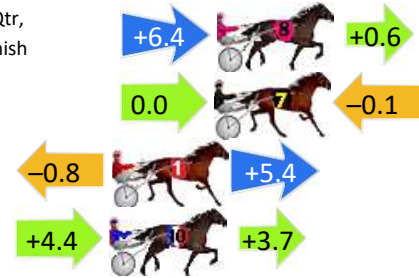

Finish Position and metres gained

First Arrow shows distance gain/loss from 2nd Qtr to 3rd Qtr, Second Arrow shows distance gain/loss from 3rd Qtr to Finish Blue arrow indicates best gain in these quarters.

800

Visual positions in race at 2nd Quarter

400

Visual positions in race at 3rd Quarter

Wagga Riverina Race 7 Distance 1740m

Tuesday, 25 June 2024

Gross Time: 2:07.30 MileRate: 1:57.80 LeadTime: 9.00s First Qtr: 30.10s Second Qtr: 31.60s Third Qtr: 28.10s Fourth Qtr: 28.50s

DATA TABLE: 800 / 400 Posi's are position from leader and (how wide the horse was at that position)

No	Horse	Plc	Mar	800 Posi	400 Posi	Time	3rd Qtr	4th Qt
8	SIGNIFICANT LAZ	1	0.0m	7.0m (1)	0.6m (1)	2:07.30	27.65s	28.46s
7	TWO BLUES BLING	2	0.1m	0.0m (0)	0.0m (0)	2:07.31	28.10s	28.51s
1	LEWENDON	3	4.2m	8.8m (0)	9.6m (0)	2:07.61	28.16s	28.12s
10	KRISTYSGIRL	4	4.3m	12.4m (1)	8.0m (1)	2:07.62	27.79s	28.24s
2	GINGANING	5	23.5m	4.4m (0)	5.0m (0)	2:09.06	28.13s	29.81s
9	DEE JAY TWENTY	6	25.5m	13.4m (0)	15.2m (0)	2:09.21	28.22s	29.23s
3	PURE DRAGON	7	27.0m	18.8m (0)	22.6m (0)	2:09.32	28.37s	28.81s
4	KEAYANG LACEY	8	29.3m	16.6m (1)	17.6m (1)	2:09.49	28.16s	29.33s
6	ROWDY CHRISTIAN	9	115.7m	75.0m (0)	100.0m (0)	2:15.96	29.85s	29.61s
5	MISS PIPPA	10	124.1m	80.0m (0)	110.0m (0)	2:16.59	30.20s	29.50s