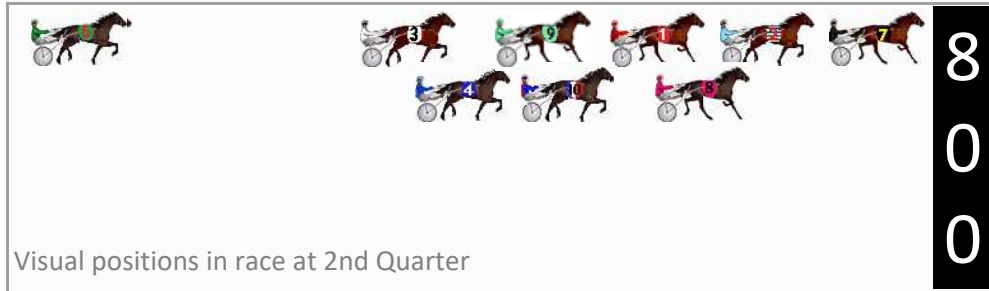

Wagga Riverina Race 7 Distance 1740m

Tuesday, 25 June 2024

Gross Time: 2:07.30 MileRate: 1:57.80 LeadTime: 9.00s First Qtr: 30.10s Second Qtr: 31.60s Third Qtr: 28.10s Fourth Qtr: 28.50s

DATA TABLE: 800 / 400 Posi's are position from leader and (how wide the horse was at that position)

No	Horse	Plc	Mar	800 Posi	400 Posi	Time	3rd Qtr	4th Qt
8	SIGNIFICANT LAZ	1	0.0m	7.0m (1)	0.6m (1)	2:07.30	27.65s	28.46s
7	TWO BLUES BLING	2	0.1m	0.0m (0)	0.0m (0)	2:07.31	28.10s	28.51s
1	LEWENDON	3	4.2m	8.8m (0)	9.6m (0)	2:07.61	28.16s	28.12s
10	KRISTYSGIRL	4	4.3m	12.4m (1)	8.0m (1)	2:07.62	27.79s	28.24s
2	GINGANING	5	23.5m	4.4m (0)	5.0m (0)	2:09.06	28.13s	29.81s
9	DEE JAY TWENTY	6	25.5m	13.4m (0)	15.2m (0)	2:09.21	28.22s	29.23s
3	PURE DRAGON	7	27.0m	18.8m (0)	22.6m (0)	2:09.32	28.37s	28.81s
4	KEAYANG LACEY	8	29.3m	16.6m (1)	17.6m (1)	2:09.49	28.16s	29.33s
6	ROWDY CHRISTIAN	9	115.7m	75.0m (0)	100.0m (0)	2:15.96	29.85s	29.61s
5	MISS PIPPA	10	124.1m	80.0m (0)	110.0m (0)	2:16.59	30.20s	29.50s

Finish Position and metres gained

First Arrow shows distance gain/loss from 2nd Qtr to 3rd Qtr, Second Arrow shows distance gain/loss from 3rd Qtr to Finish
Blue arrow indicates best gain in these quarters.