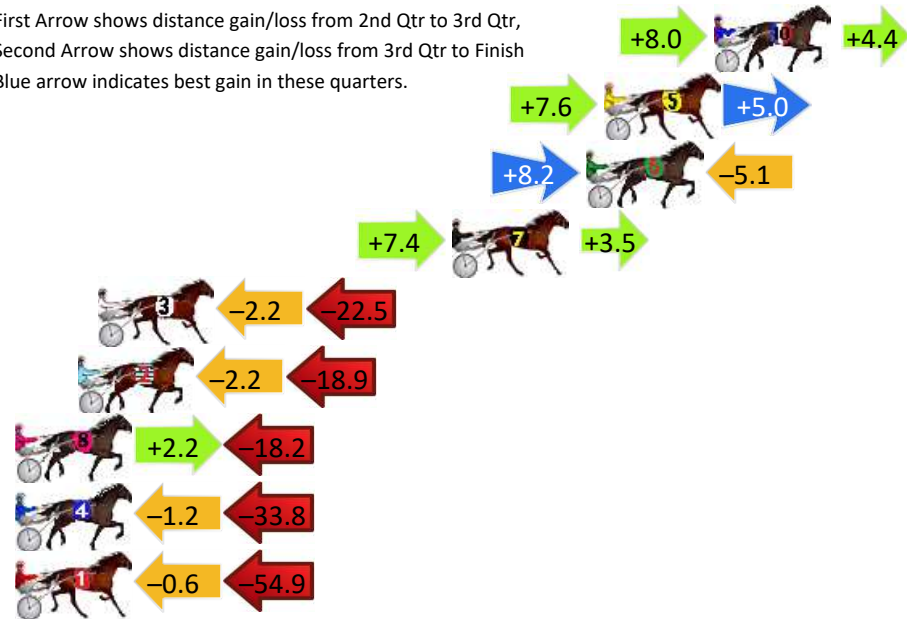

DATA TABLE: 800 / 400 Posi's are position from leader and (how wide the horse was at that position)

No	Horse	Plc	Mar	800 Posi	400 Posi	Time	3rd Qtr	4th Qt
6	MIKIS PLEASURE	1	0.0m	0.0m (0)	0.0m (0)	2:04.40	29.10s	28.30s
4	VINCHESKA	2	0.5m	4.4m (0)	4.4m (0)	2:04.44	29.10s	28.03s
10	BET SHEZA LADY	3	8.5m	16.4m (1)	8.2m (2)	2:05.03	28.52s	28.32s
7	TROUBLE IN HEAVEN	4	13.0m	21.0m (1)	12.2m (2)	2:05.37	28.47s	28.36s
1	ADIEU MIKENNIS	5	15.2m	8.8m (0)	8.4m (0)	2:05.53	29.08s	28.78s
9	UNCHAINMYART	6	17.9m	22.6m (0)	16.6m (1)	2:05.73	28.67s	28.39s
3	BULLI BELLE	7	23.8m	12.2m (1)	7.4m (1)	2:06.17	28.77s	29.45s
2	ABSOLUTELY STOKED	8	31.4m	14.8m (0)	13.2m (0)	2:06.73	29.00s	29.58s
8	WONGALEA MEG	9	108.3m	55.0m (0)	75.0m (0)	2:12.45	30.56s	30.64s

Finish Position and metres gained

First Arrow shows distance gain/loss from 2nd Qtr to 3rd Qtr, Second Arrow shows distance gain/loss from 3rd Qtr to Finish
Blue arrow indicates best gain in these quarters.

Wagga Riverina Race 5 Distance 1740m

Tuesday, 25 June 2024

Gross Time: 2:03.90 MileRate: 1:54.60 LeadTime: 8.50s First Qtr: 27.10s Second Qtr: 29.80s Third Qtr: 29.50s Fourth Qtr: 29.00s

DATA TABLE: 800 / 400 Posi's are position from leader and (how wide the horse was at that position)