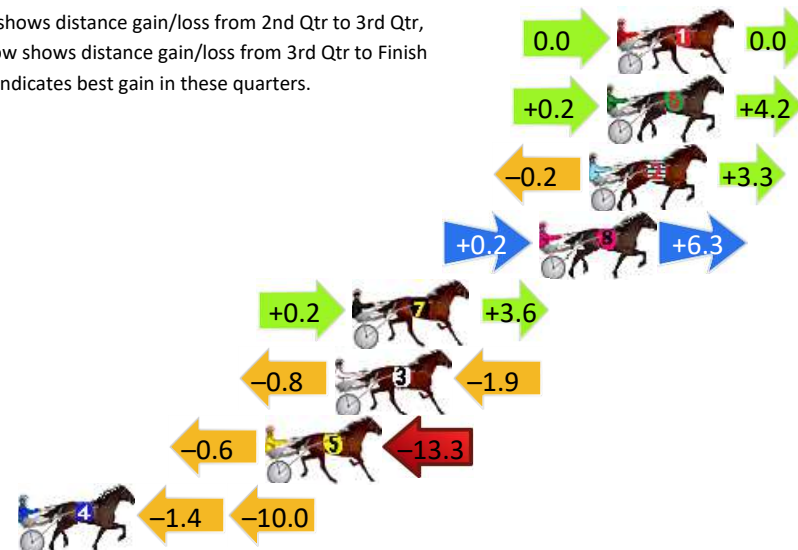

DATA TABLE: 800 / 400 Posi's are position from leader and (how wide the horse was at that position)

No	Horse	Plc	Mar	800 Posi	400 Posi	Time	3rd Qtr	4th Qt
8	SIGNIFICANT LAZ	1	0.0m	7.0m (1)	0.6m (1)	2:07.30	27.65s	28.46s
7	TWO BLUES BLING	2	0.1m	0.0m (0)	0.0m (0)	2:07.31	28.10s	28.51s
1	LEWENDON	3	4.2m	8.8m (0)	9.6m (0)	2:07.61	28.16s	28.12s
10	KRISTYSGIRL	4	4.3m	12.4m (1)	8.0m (1)	2:07.62	27.79s	28.24s
2	GINGANING	5	23.5m	4.4m (0)	5.0m (0)	2:09.06	28.13s	29.81s
9	DEE JAY TWENTY	6	25.5m	13.4m (0)	15.2m (0)	2:09.21	28.22s	29.23s
3	PURE DRAGON	7	27.0m	18.8m (0)	22.6m (0)	2:09.32	28.37s	28.81s
4	KEAYANG LACEY	8	29.3m	16.6m (1)	17.6m (1)	2:09.49	28.16s	29.33s
6	ROWDY CHRISTIAN	9	115.7m	75.0m (0)	100.0m (0)	2:15.96	29.85s	29.61s
5	MISS PIPPA	10	124.1m	80.0m (0)	110.0m (0)	2:16.59	30.20s	29.50s

Finish Position and metres gained

First Arrow shows distance gain/loss from 2nd Qtr to 3rd Qtr, Second Arrow shows distance gain/loss from 3rd Qtr to Finish
Blue arrow indicates best gain in these quarters.

Wagga Riverina Race 8 Distance 1740m

Tuesday, 25 June 2024

Gross Time: 2:07.70 MileRate: 1:58.10 LeadTime: 8.90s First Qtr: 30.90s Second Qtr: 31.00s Third Qtr: 28.50s Fourth Qtr: 28.40s

DATA TABLE: 800 / 400 Posi's are position from leader and (how wide the horse was at that position)