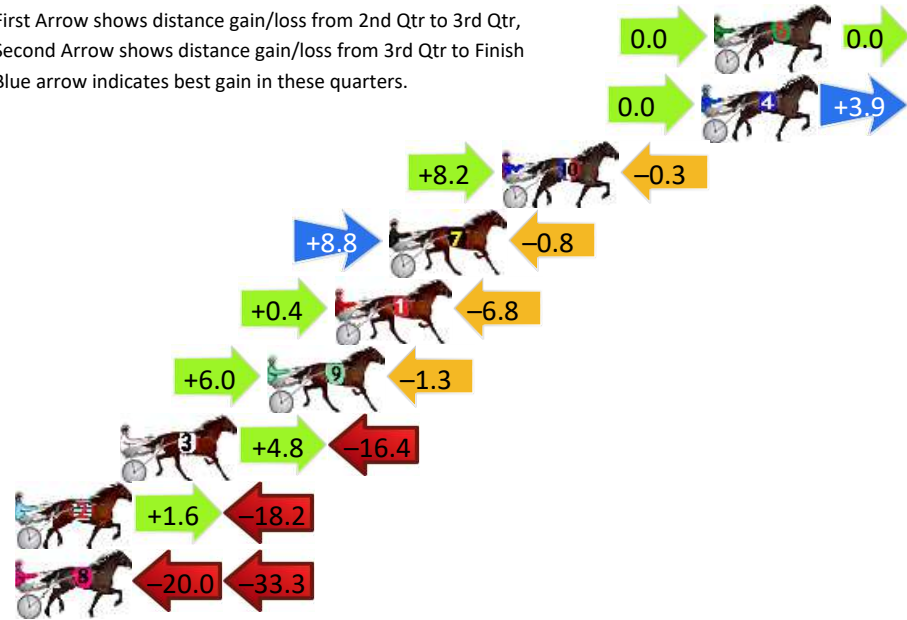

DATA TABLE: 800 / 400 Posi's are position from leader and (how wide the horse was at that position)

No	Horse	Plc	Mar	800 Posi	400 Posi	Time	3rd Qtr	4th Qt
5	DEE TERROR	1	0.0m	0.0m (0)	0.0m (0)	2:07.50	29.00s	27.60s
9	YOO TRISH	2	9.9m	8.4m (0)	9.6m (0)	2:08.22	29.08s	27.62s
1	NO MORE PROMISES	3	10.0m	4.0m (0)	4.2m (0)	2:08.23	29.02s	28.00s
4	THANK YOU SAUL	4	12.2m	7.4m (2)	5.6m (1)	2:08.39	28.88s	28.05s
6	GLAMOUR FOX	5	16.1m	15.2m (2)	11.6m (1)	2:08.67	28.75s	27.91s
7	DIDNT I	6	21.7m	19.8m (2)	17.0m (1)	2:09.08	28.81s	27.92s
8	OUR STRATEGIC MISS	7	22.2m	25.2m (1)	21.8m (1)	2:09.11	28.76s	27.63s
10	SLINGSHOT	8	32.9m	12.6m (0)	15.2m (0)	2:09.89	29.21s	28.81s
2	BLACKJACK JIM	9	122.4m	10.8m (1)	33.0m (0)	2:16.39	30.72s	33.73s

Finish Position and metres gained

Wagga Riverina Race 4 Distance 1740m

Tuesday, 25 June 2024

Gross Time: 2:04.40 MileRate: 1:55.10 LeadTime: 8.70s First Qtr: 28.00s Second Qtr: 30.30s Third Qtr: 29.10s Fourth Qtr: 28.30s

DATA TABLE: 800 / 400 Posi's are position from leader and (how wide the horse was at that position)

No	Horse	Plc	Mar	800 Posi	400 Posi	Time	3rd Qtr	4th Qt
6	MIKIS PLEASURE	1	0.0m	0.0m (0)	0.0m (0)	2:04.40	29.10s	28.30s
4	VINCHESKA	2	0.5m	4.4m (0)	4.4m (0)	2:04.44	29.10s	28.03s
10	BET SHEZA LADY	3	8.5m	16.4m (1)	8.2m (2)	2:05.03	28.52s	28.32s
7	TROUBLE IN HEAVEN	4	13.0m	21.0m (1)	12.2m (2)	2:05.37	28.47s	28.36s
1	ADIEU MIKENNIS	5	15.2m	8.8m (0)	8.4m (0)	2:05.53	29.08s	28.78s
9	UNCHAINMYART	6	17.9m	22.6m (0)	16.6m (1)	2:05.73	28.67s	28.39s
3	BULLI BELLE	7	23.8m	12.2m (1)	7.4m (1)	2:06.17	28.77s	29.45s
2	ABSOLUTELY STOKED	8	31.4m	14.8m (0)	13.2m (0)	2:06.73	29.00s	29.58s
8	WONGALEA MEG	9	108.3m	55.0m (0)	75.0m (0)	2:12.45	30.56s	30.64s

Finish Position and metres gained

First Arrow shows distance gain/loss from 2nd Qtr to 3rd Qtr, Second Arrow shows distance gain/loss from 3rd Qtr to Finish
Blue arrow indicates best gain in these quarters.