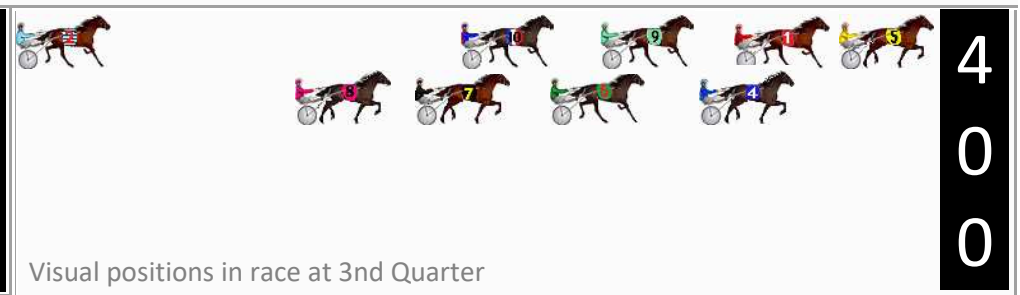

Wagga Riverina Race 3 Distance 1740m

Tuesday, 25 June 2024

Gross Time: 2:07.50 MileRate: 1:57.90 LeadTime: 8.80s First Qtr: 30.80s Second Qtr: 31.30s Third Qtr: 29.00s Fourth Qtr: 27.60s

DATA TABLE: 800 / 400 Posi's are position from leader and (how wide the horse was at that position)

No	Horse	Plc	Mar	800 Posi	400 Posi	Time	3rd Qtr	4th Qt
5	DEE TERROR	1	0.0m	0.0m (0)	0.0m (0)	2:07.50	29.00s	27.60s
9	YOO TRISH	2	9.9m	8.4m (0)	9.6m (0)	2:08.22	29.08s	27.62s
1	NO MORE PROMISES	3	10.0m	4.0m (0)	4.2m (0)	2:08.23	29.02s	28.00s
4	THANK YOU SAUL	4	12.2m	7.4m (2)	5.6m (1)	2:08.39	28.88s	28.05s
6	GLAMOUR FOX	5	16.1m	15.2m (2)	11.6m (1)	2:08.67	28.75s	27.91s
7	DIDNT I	6	21.7m	19.8m (2)	17.0m (1)	2:09.08	28.81s	27.92s
8	OUR STRATEGIC MISS	7	22.2m	25.2m (1)	21.8m (1)	2:09.11	28.76s	27.63s
10	SLINGSHOT	8	32.9m	12.6m (0)	15.2m (0)	2:09.89	29.21s	28.81s
2	BLACKJACK JIM	9	122.4m	10.8m (1)	33.0m (0)	2:16.39	30.72s	33.73s

Finish Position and metres gained