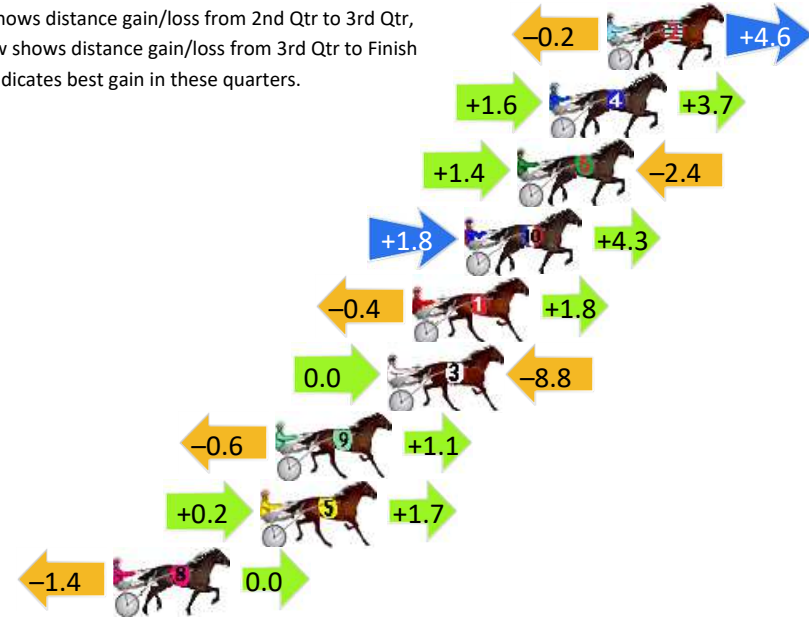

Finish Position and metres gained

First Arrow shows distance gain/loss from 2nd Qtr to 3rd Qtr, Second Arrow shows distance gain/loss from 3rd Qtr to Finish
Blue arrow indicates best gain in these quarters.

800

Visual positions in race at 2nd Quarter

400

Visual positions in race at 3rd Quarter

Wagga Riverina Race 6 Distance 1740m

Tuesday, 25 June 2024

Gross Time: 2:10.20 MileRate: 2:00.50 LeadTime: 8.70s First Qtr: 30.50s Second Qtr: 32.70s Third Qtr: 29.10s Fourth Qtr: 29.20s

DATA TABLE: 800 / 400 Posi's are position from leader and (how wide the horse was at that position)

NoHorse	Plc	Mar	800 Posi	400 Posi	Time	3rd Qtr	4th Qt
2 ALL SO SASSY	1	0.0m	4.4m (0)	4.6m (0)	2:10.20	29.12s	28.87s
4 MOREARTSTHANCLASS	2	2.3m	7.6m (1)	6.0m (1)	2:10.38	28.98s	28.93s
6 HILLY	3	3.6m	2.6m (1)	1.2m (1)	2:10.48	29.00s	29.37s
10 HOT EMBERS	4	5.7m	11.8m (1)	10.0m (1)	2:10.64	28.97s	28.89s
1 SCREENTIME	5	7.8m	9.2m (0)	9.6m (0)	2:10.80	29.13s	29.07s
3 ULTIMATE ME	6	8.8m	0.0m (0)	0.0m (0)	2:10.87	29.10s	29.84s
9 BURRABADINE DANCER	7	13.3m	13.8m (0)	14.4m (0)	2:11.22	29.14s	29.12s
5 CHIP GANASSI	8	13.9m	15.8m (1)	15.6m (1)	2:11.26	29.09s	29.08s
8 SPOT ON	9	19.8m	18.4m (0)	19.8m (1)	2:11.72	29.20s	29.20s