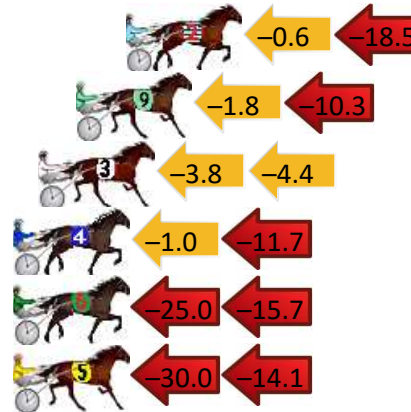

Finish Position and metres gained

First Arrow shows distance gain/loss from 2nd Qtr to 3rd Qtr, Second Arrow shows distance gain/loss from 3rd Qtr to Finish Blue arrow indicates best gain in these quarters.

800

Visual positions in race at 2nd Quarter

400

Visual positions in race at 3rd Quarter

Wagga Riverina Race 7 Distance 1740m

Tuesday, 25 June 2024

Gross Time: 2:07.30 MileRate: 1:57.80 LeadTime: 9.00s First Qtr: 30.10s Second Qtr: 31.60s Third Qtr: 28.10s Fourth Qtr: 28.50s

DATA TABLE: 800 / 400 Posi's are position from leader and (how wide the horse was at that position)

No	Horse	Plc	Mar	800 Posi	400 Posi	Time	3rd Qtr	4th Qt
8	SIGNIFICANT LAZ	1	0.0m	7.0m (1)	0.6m (1)	2:07.30	27.65s	28.46s
7	TWO BLUES BLING	2	0.1m	0.0m (0)	0.0m (0)	2:07.31	28.10s	28.51s
1	LEWENDON	3	4.2m	8.8m (0)	9.6m (0)	2:07.61	28.16s	28.12s
10	KRISTYSGIRL	4	4.3m	12.4m (1)	8.0m (1)	2:07.62	27.79s	28.24s
2	GINGANING	5	23.5m	4.4m (0)	5.0m (0)	2:09.06	28.13s	29.81s
9	DEE JAY TWENTY	6	25.5m	13.4m (0)	15.2m (0)	2:09.21	28.22s	29.23s
3	PURE DRAGON	7	27.0m	18.8m (0)	22.6m (0)	2:09.32	28.37s	28.81s
4	KEAYANG LACEY	8	29.3m	16.6m (1)	17.6m (1)	2:09.49	28.16s	29.33s
6	ROWDY CHRISTIAN	9	115.7m	75.0m (0)	100.0m (0)	2:15.96	29.85s	29.61s
5	MISS PIPPA	10	124.1m	80.0m (0)	110.0m (0)	2:16.59	30.20s	29.50s