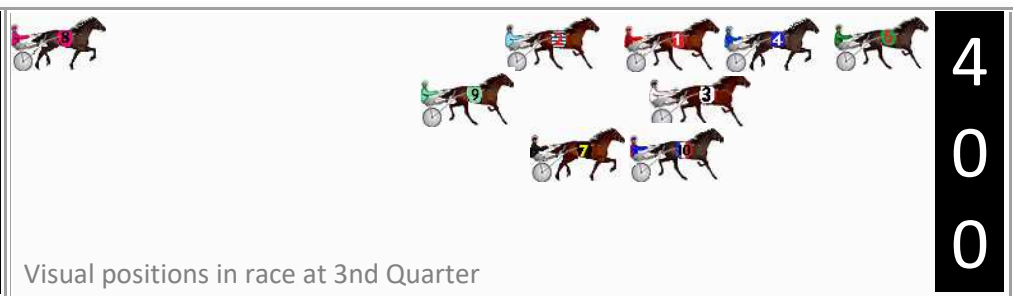

DATA TABLE: 800 / 400 Posi's are position from leader and (how wide the horse was at that position)

No	Horse	Plc	Mar	800 Posi	400 Posi	Time	3rd Qtr	4th Qt
5	DEE TERROR	1	0.0m	0.0m (0)	0.0m (0)	2:07.50	29.00s	27.60s
9	YOO TRISH	2	9.9m	8.4m (0)	9.6m (0)	2:08.22	29.08s	27.62s
1	NO MORE PROMISES	3	10.0m	4.0m (0)	4.2m (0)	2:08.23	29.02s	28.00s
4	THANK YOU SAUL	4	12.2m	7.4m (2)	5.6m (1)	2:08.39	28.88s	28.05s
6	GLAMOUR FOX	5	16.1m	15.2m (2)	11.6m (1)	2:08.67	28.75s	27.91s
7	DIDNT I	6	21.7m	19.8m (2)	17.0m (1)	2:09.08	28.81s	27.92s
8	OUR STRATEGIC MISS	7	22.2m	25.2m (1)	21.8m (1)	2:09.11	28.76s	27.63s
10	SLINGSHOT	8	32.9m	12.6m (0)	15.2m (0)	2:09.89	29.21s	28.81s
2	BLACKJACK JIM	9	122.4m	10.8m (1)	33.0m (0)	2:16.39	30.72s	33.73s

DATA TABLE: 800 / 400 Posi's are position from leader and (how wide the horse was at that position)

No	Horse	Plc	Mar	800 Posi	400 Posi	Time	3rd Qtr	4th Qt
6	MIKIS PLEASURE	1	0.0m	0.0m (0)	0.0m (0)	2:04.40	29.10s	28.30s
4	VINCHESKA	2	0.5m	4.4m (0)	4.4m (0)	2:04.44	29.10s	28.03s
10	BET SHEZA LADY	3	8.5m	16.4m (1)	8.2m (2)	2:05.03	28.52s	28.32s
7	TROUBLE IN HEAVEN	4	13.0m	21.0m (1)	12.2m (2)	2:05.37	28.47s	28.36s
1	ADIEU MIKENNIS	5	15.2m	8.8m (0)	8.4m (0)	2:05.53	29.08s	28.78s
9	UNCHAINMYART	6	17.9m	22.6m (0)	16.6m (1)	2:05.73	28.67s	28.39s
3	BULLI BELLE	7	23.8m	12.2m (1)	7.4m (1)	2:06.17	28.77s	29.45s
2	ABSOLUTELY STOKED	8	31.4m	14.8m (0)	13.2m (0)	2:06.73	29.00s	29.58s
8	WONGALEA MEG	9	108.3m	55.0m (0)	75.0m (0)	2:12.45	30.56s	30.64s

Finish Position and metres gained

First Arrow shows distance gain/loss from 2nd Qtr to 3rd Qtr, Second Arrow shows distance gain/loss from 3rd Qtr to Finish
Blue arrow indicates best gain in these quarters.