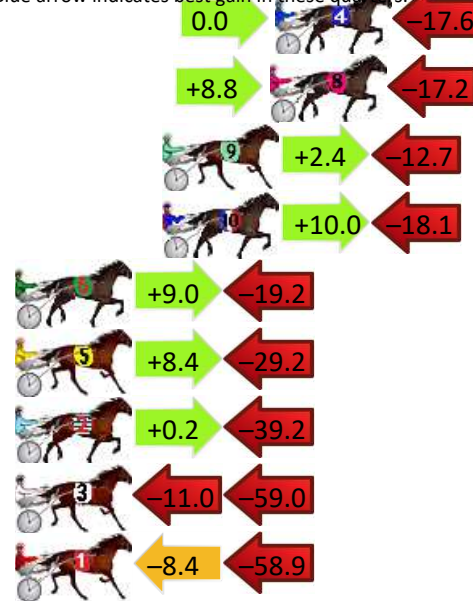

DATA TABLE: 800 / 400 Posi's are position from leader and (how wide the horse was at that position)

No	Horse	Plc	Mar	800 Posi	400 Posi	Time	3rd Qtr	4th Qt
8	THERESA LOVE	1	0.0m	20.4m (1)	14.6m (2)	2:05.40	28.68s	28.04s
9	PAS DE CHEVAL	2	1.1m	12.2m (0)	10.0m (2)	2:05.48	28.94s	28.46s
2	MIGHTY JOE	3	4.4m	16.4m (0)	12.4m (1)	2:05.74	28.81s	28.52s
1	PRINCE OF PEACE	4	4.8m	4.2m (0)	4.0m (0)	2:05.77	29.09s	29.16s
10	OLD LUKE	5	4.8m	6.8m (1)	3.0m (1)	2:05.77	28.83s	29.23s
6	KARLOO LOUIE	6	5.2m	0.0m (0)	0.0m (0)	2:05.80	29.10s	29.48s
4	COURT ON THE EDGE	7	8.8m	11.2m (1)	7.0m (1)	2:06.07	28.80s	29.23s
5	JAYJAYBENNY	8	9.1m	8.2m (0)	8.2m (0)	2:06.09	29.10s	29.17s
3	MIGHTY ATOM	9	9.7m	20.0m (0)	16.8m (0)	2:06.14	28.87s	28.59s
7	ALLSTARZZZ FRANKIE	10	291.1m	15.2m (1)	60.0m (1)	2:27.62	32.34s	45.82s

Finish Position and metres gained

First Arrow shows distance gain/loss from 2nd Qtr to 3rd Qtr, Second Arrow shows distance gain/loss from 3rd Qtr to Finish Blue arrow indicates best gain in these quarters.

Bathurst Race 6 Distance 2260m

Wednesday, 26 June 2024

Gross Time: 2:49.40 MileRate: 2:00.60 LeadTime: 51.40s First Qtr: 29.50s Second Qtr: 28.40s Third Qtr: 29.70s Fourth Qtr: 30.40s

DATA TABLE: 800 / 400 Posi's are position from leader and (how wide the horse was at that position)