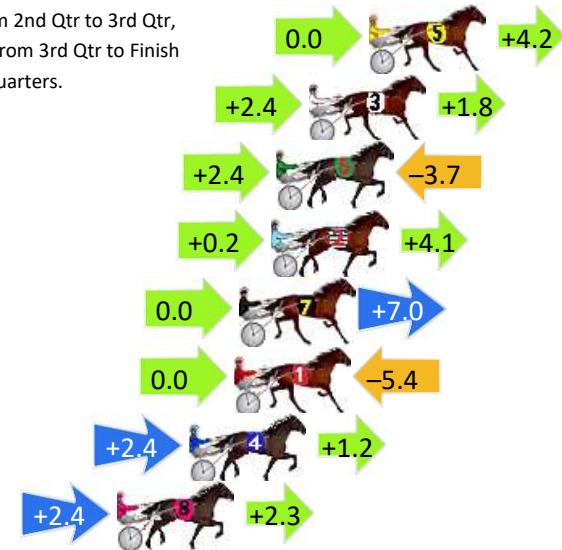

Finish Position and metres gained

First Arrow shows distance gain/loss from 2nd Qtr to 3rd Qtr, Second Arrow shows distance gain/loss from 3rd Qtr to Finish
Blue arrow indicates best gain in these quarters.

Bathurst Race 4 Distance 1730m

Wednesday, 26 June 2024

Gross Time: 2:05.80 MileRate: 1:57.00 LeadTime: 8.00s First Qtr: 28.90s Second Qtr: 29.70s Third Qtr: 29.60s Fourth Qtr: 29.60s

DATA TABLE: 800 / 400 Posi's are position from leader and (how wide the horse was at that position)

No	Horse	Plc	Mar	800 Posi	400 Posi	Time	3rd Qtr	4th Qt
5	MERAKI	1	0.0m	4.2m (0)	4.2m (0)	2:05.80	29.60s	29.29s
3	SHANNONSIDEAL	2	2.4m	6.6m (1)	4.2m (1)	2:05.99	29.42s	29.47s
6	MAJOR ENVY	3	3.7m	2.4m (1)	0.0m (1)	2:06.09	29.42s	29.87s
2	WARRAWEE FLYER	4	3.9m	8.2m (0)	8.0m (0)	2:06.10	29.59s	29.30s
7	THE VIXEN	5	5.2m	12.2m (0)	12.2m (0)	2:06.20	29.60s	29.08s
1	MORESCO	6	5.4m	0.0m (0)	0.0m (0)	2:06.22	29.60s	30.00s
4	OLIVEIRA	7	7.2m	10.8m (1)	8.4m (1)	2:06.36	29.42s	29.51s
8	SKYE MARY MAC	8	10.1m	14.8m (1)	12.4m (1)	2:06.58	29.42s	29.43s