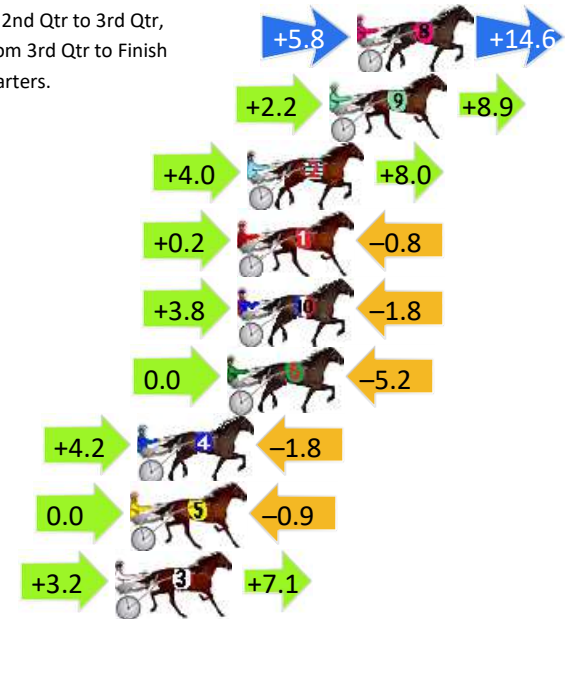

Finish Position and metres gained

First Arrow shows distance gain/loss from 2nd Qtr to 3rd Qtr, Second Arrow shows distance gain/loss from 3rd Qtr to Finish
Blue arrow indicates best gain in these quarters.

8
0
0

Visual positions in race at 2nd Quarter

4
0
0

Visual positions in race at 3rd Quarter

Bathurst Race 5 Distance 1730m

Wednesday, 26 June 2024

Gross Time: 2:05.40 MileRate: 1:56.60 LeadTime: 8.10s First Qtr: 28.30s Second Qtr: 30.80s Third Qtr: 29.10s Fourth Qtr: 29.10s

DATA TABLE: 800 / 400 Posi's are position from leader and (how wide the horse was at that position)

No	Horse	Plc	Mar	800 Posi	400 Posi	Time	3rd Qtr	4th Qt
8	THERESA LOVE	1	0.0m	20.4m (1)	14.6m (2)	2:05.40	28.68s	28.04s
9	PAS DE CHEVAL	2	1.1m	12.2m (0)	10.0m (2)	2:05.48	28.94s	28.46s
2	MIGHTY JOE	3	4.4m	16.4m (0)	12.4m (1)	2:05.74	28.81s	28.52s
1	PRINCE OF PEACE	4	4.8m	4.2m (0)	4.0m (0)	2:05.77	29.09s	29.16s
10	OLD LUKE	5	4.8m	6.8m (1)	3.0m (1)	2:05.77	28.83s	29.23s
6	KARLOO LOUIE	6	5.2m	0.0m (0)	0.0m (0)	2:05.80	29.10s	29.48s
4	COURT ON THE EDGE	7	8.8m	11.2m (1)	7.0m (1)	2:06.07	28.80s	29.23s
5	JAYJAYBENNY	8	9.1m	8.2m (0)	8.2m (0)	2:06.09	29.10s	29.17s
3	MIGHTY ATOM	9	9.7m	20.0m (0)	16.8m (0)	2:06.14	28.87s	28.59s
7	ALLSTARZZZ FRANKIE	10	291.1m	15.2m (1)	60.0m (1)	2:27.62	32.34s	45.82s