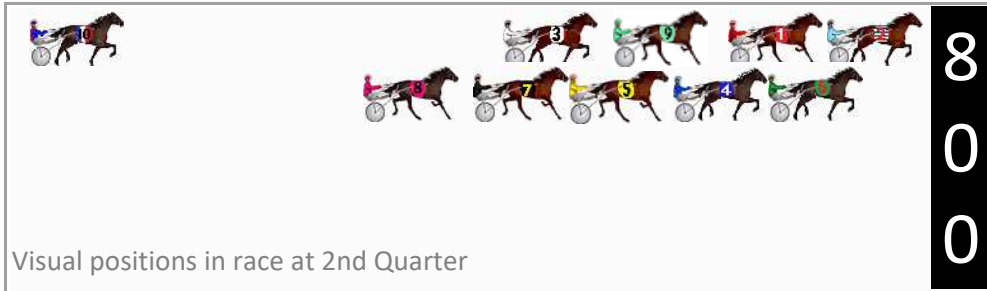

Finish Position and metres gained

First Arrow shows distance gain/loss from 2nd Qtr to 3rd Qtr, Second Arrow shows distance gain/loss from 3rd Qtr to Finish. Blue arrow indicates best gain in these quarters.

NoHorse	Plc	Mar	800 Posi	400 Posi	Time	3rd Qtr	4th Qt
2 MISTERFOURTHOUS AND	1	0.0m	0.0m (0)	0.0m (0)	2:05.60	28.60s	28.80s
1 TWENTYEIGHTBLACK	2	0.1m	4.0m (0)	4.6m (0)	2:05.61	28.64s	28.48s
5 HOOKED ON WINNING	3	1.3m	10.4m (1)	10.4m (1)	2:05.70	28.60s	28.15s
6 SPORTY MARY	4	4.7m	2.4m (1)	1.8m (1)	2:05.96	28.56s	29.01s
9 ALWAYSBMYPONY	5	5.6m	8.6m (0)	8.8m (0)	2:06.02	28.62s	28.57s
7 ZEN MASTER	6	7.5m	14.2m (1)	14.2m (1)	2:06.17	28.60s	28.32s
4 REASON BEING	7	8.1m	6.2m (1)	6.2m (1)	2:06.21	28.60s	28.94s
3 HAPPY REG	8	9.0m	13.0m (0)	13.4m (0)	2:06.28	28.63s	28.48s
8 SABELLA SHANNON	9	10.6m	18.6m (1)	18.8m (1)	2:06.40	28.62s	28.21s
10 THE HANDSOME ONE	10	135.7m	80.0m (0)	105.0m (0)	2:15.86	30.38s	31.00s

Finish Position and metres gained

First Arrow shows distance gain/loss from 2nd Qtr to 3rd Qtr, Second Arrow shows distance gain/loss from 3rd Qtr to Finish
Blue arrow indicates best gain in these quarters.