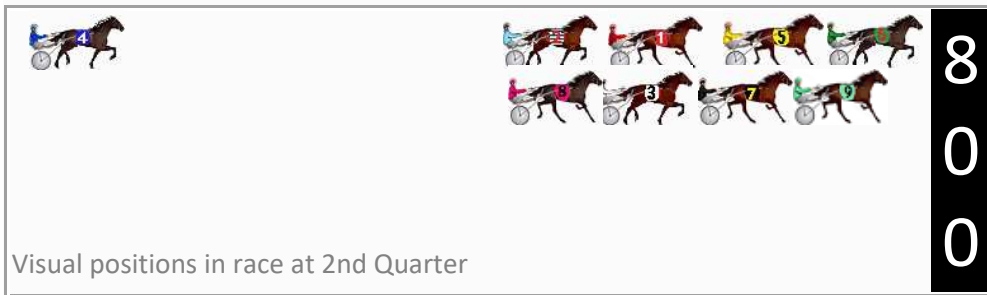

Finish Position and metres gained

First Arrow shows distance gain/loss from 2nd Qtr to 3rd Qtr, Second Arrow shows distance gain/loss from 3rd Qtr to Finish
Blue arrow indicates best gain in these quarters.

8
0
0

Visual positions in race at 2nd Quarter

4
0
0

Visual positions in race at 3rd Quarter

Bathurst Race 2 Distance 1730m

Wednesday, 26 June 2024

Gross Time: 2:05.40 MileRate: 1:56.70 LeadTime: 8.40s First Qtr: 29.50s Second Qtr: 29.60s Third Qtr: 28.90s Fourth Qtr: 29.00s

DATA TABLE: 800 / 400 Posi's are position from leader and (how wide the horse was at that position)

No	Horse	Plc	Mar	800 Posi	400 Posi	Time	3rd Qtr	4th Qt
6	PRINCE LOUIE	1	0.0m	0.0m (0)	0.0m (0)	2:05.40	28.90s	29.00s
9	A MAJOR STARR	2	0.1m	1.4m (1)	0.6m (1)	2:05.41	28.84s	28.96s
5	UNCLE CRAIGO	3	0.8m	4.2m (0)	4.4m (0)	2:05.46	28.91s	28.74s
1	NIKALONG MINT	4	4.7m	8.8m (0)	9.2m (0)	2:05.76	28.93s	28.68s
7	HAZZA IS WATCHING	5	4.7m	5.2m (1)	5.2m (1)	2:05.76	28.90s	28.96s
2	HALL CASH	6	7.2m	13.0m (0)	14.0m (1)	2:05.95	28.97s	28.51s
8	ALWAYSBMINNIE	7	8.1m	12.8m (1)	9.8m (2)	2:06.02	28.68s	28.88s
3	HALL MOST AN ANGEL	8	12.9m	9.2m (1)	9.6m (1)	2:06.38	28.93s	29.24s
4	QUESTRO QUEEN	9	225.1m	165.0m (0)	190.0m (0)	2:22.53	30.69s	31.53s

Finish Position and metres gained

First Arrow shows distance gain/loss from 2nd Qtr to 3rd Qtr, Second Arrow shows distance gain/loss from 3rd Qtr to Finish. Blue arrow indicates best gain in these quarters.