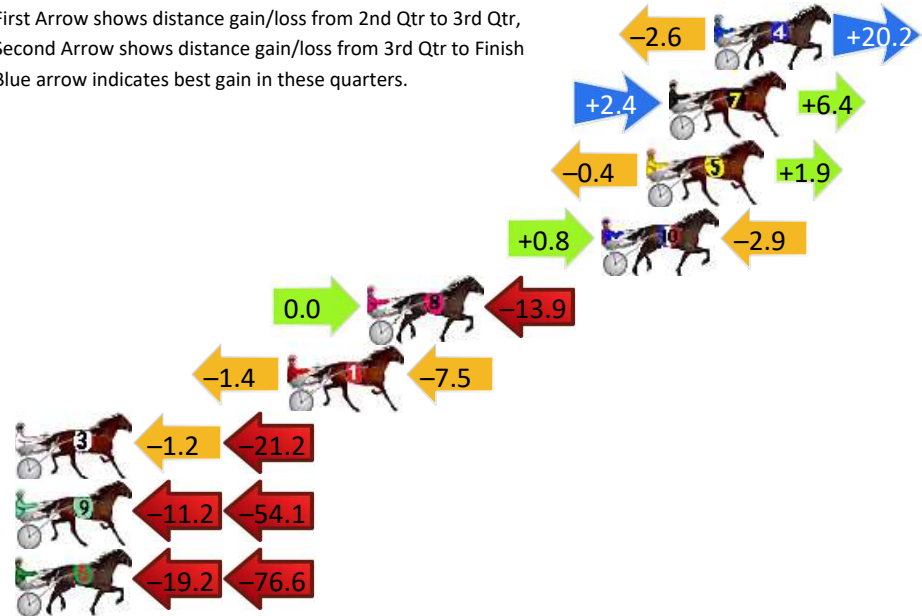

Finish Position and metres gained

First Arrow shows distance gain/loss from 2nd Qtr to 3rd Qtr, Second Arrow shows distance gain/loss from 3rd Qtr to Finish
Blue arrow indicates best gain in these quarters.

800

Visual positions in race at 2nd Quarter

400

Visual positions in race at 3rd Quarter

Bathurst Race 7 Distance 2260m

Wednesday, 26 June 2024

Gross Time: 2:49.80 MileRate: 2:00.90 LeadTime: 48.10s First Qtr: 31.00s Second Qtr: 30.80s Third Qtr: 28.90s Fourth Qtr: 31.00s

DATA TABLE: 800 / 400 Posi's are position from leader and (how wide the horse was at that position)

No	Horse	Plc	Mar	800 Posi	400 Posi	Time	3rd Qtr	4th Qt
4	ARTFUL PRINCE	1	0.0m	17.6m (0)	20.2m (0)	2:49.80	29.15s	29.44s
7	A LIL BIT OF LOVE	2	1.8m	10.6m (1)	8.2m (1)	2:49.95	28.74s	30.51s
5	THE BLACK FOX	3	2.7m	4.2m (0)	4.6m (0)	2:50.02	28.93s	30.85s
10	NIGELLA BLING	4	4.5m	2.4m (1)	1.6m (1)	2:50.16	28.83s	31.22s
8	JAZZMIN	5	13.9m	0.0m (0)	0.0m (0)	2:50.93	28.86s	32.07s
1	NEVERTOOLATE	6	17.1m	8.2m (0)	9.6m (0)	2:51.19	28.98s	31.58s
3	THE RINGMASTER	7	36.0m	13.6m (0)	14.8m (0)	2:52.72	28.93s	32.63s
9	TULHURST JANET	8	81.5m	16.2m (1)	27.4m (1)	2:56.41	29.59s	35.17s
6	LOOKOUT	9	102.4m	6.6m (1)	25.8m (0)	2:58.10	30.13s	36.90s