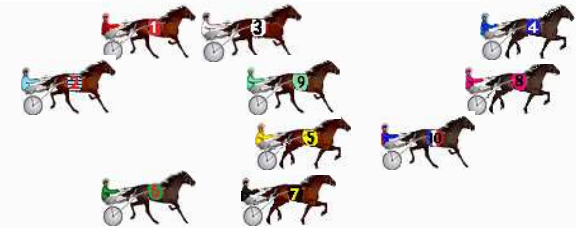

400

Visual positions in race at 3rd Quarter