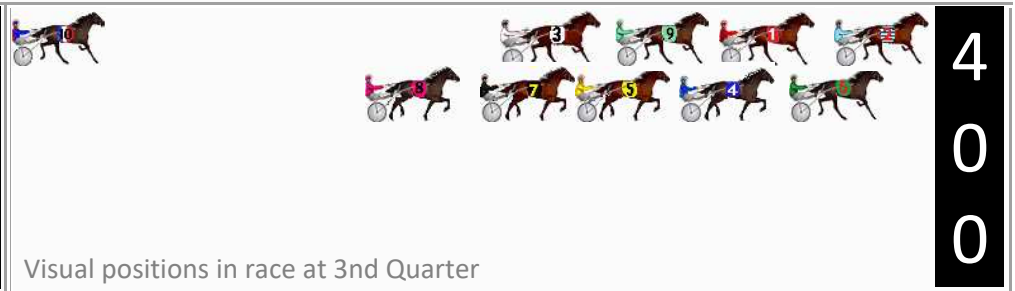

Finish Position and metres gained

First Arrow shows distance gain/loss from 2nd Qtr to 3rd Qtr, Second Arrow shows distance gain/loss from 3rd Qtr to Finish. Blue arrow indicates best gain in these quarters.

Finish Position and metres gained

First Arrow shows distance gain/loss from 2nd Qtr to 3rd Qtr, Second Arrow shows distance gain/loss from 3rd Qtr to Finish
Blue arrow indicates best gain in these quarters.