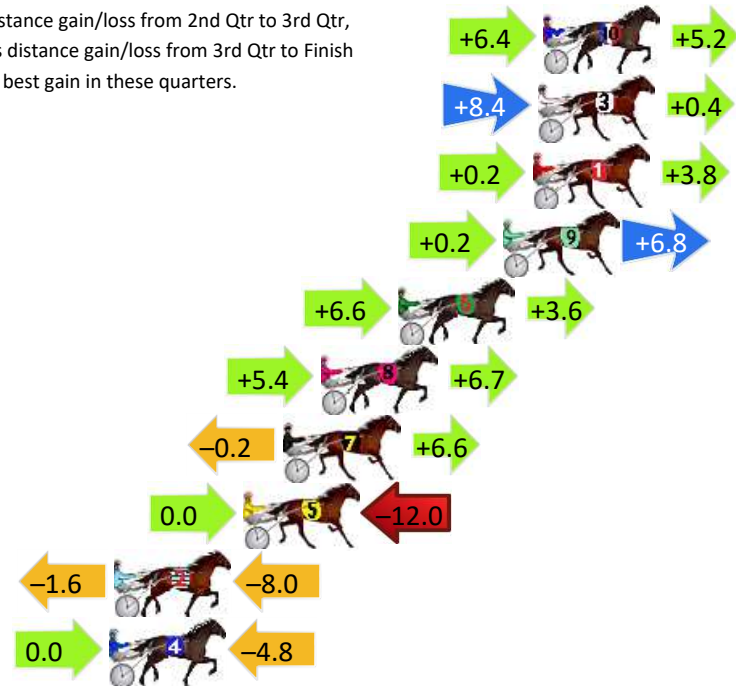

Bathurst Race 1 Distance 1730m

Wednesday, 26 June 2024

Gross Time: 2:08.20 MileRate: 1:59.30 LeadTime: 8.00s First Qtr: 31.00s Second Qtr: 31.30s Third Qtr: 28.60s Fourth Qtr: 29.30s

DATA TABLE: 800 / 400 Posi's are position from leader and (how wide the horse was at that position)

No	Horse	Plc	Mar	800 Posi	400 Posi	Time	3rd Qtr	4th Qt
10	MISTER MANAGER	1	0.0m	11.6m (1)	5.2m (2)	2:08.20	28.14s	28.92s
3	A DUSTY DANCE	2	0.2m	9.0m (2)	0.6m (1)	2:08.22	28.00s	29.27s
1	MY COURTELL	3	0.4m	4.4m (0)	4.2m (0)	2:08.23	28.59s	29.02s
9	SPORTY MICKILLA	4	1.6m	8.6m (0)	8.4m (0)	2:08.32	28.59s	28.80s
6	YES YOU MAY	5	5.8m	16.0m (1)	9.4m (2)	2:08.65	28.13s	29.04s
8	CARBAGANOOSH	6	8.9m	21.0m (1)	15.6m (1)	2:08.88	28.22s	28.81s
7	WESTERN BILL	7	10.4m	16.8m (0)	17.0m (0)	2:09.00	28.62s	28.82s
5	TULHURST DANCER	8	12.0m	0.0m (0)	0.0m (0)	2:09.12	28.59s	30.17s
2	ROSE OF JULIANA	9	17.2m	7.6m (1)	9.2m (1)	2:09.52	28.71s	29.88s
4	HEZ ON THE BUZZER	10	17.4m	12.6m (0)	12.6m (0)	2:09.54	28.60s	29.65s

Finish Position and metres gained

First Arrow shows distance gain/loss from 2nd Qtr to 3rd Qtr, Second Arrow shows distance gain/loss from 3rd Qtr to Finish
Blue arrow indicates best gain in these quarters.