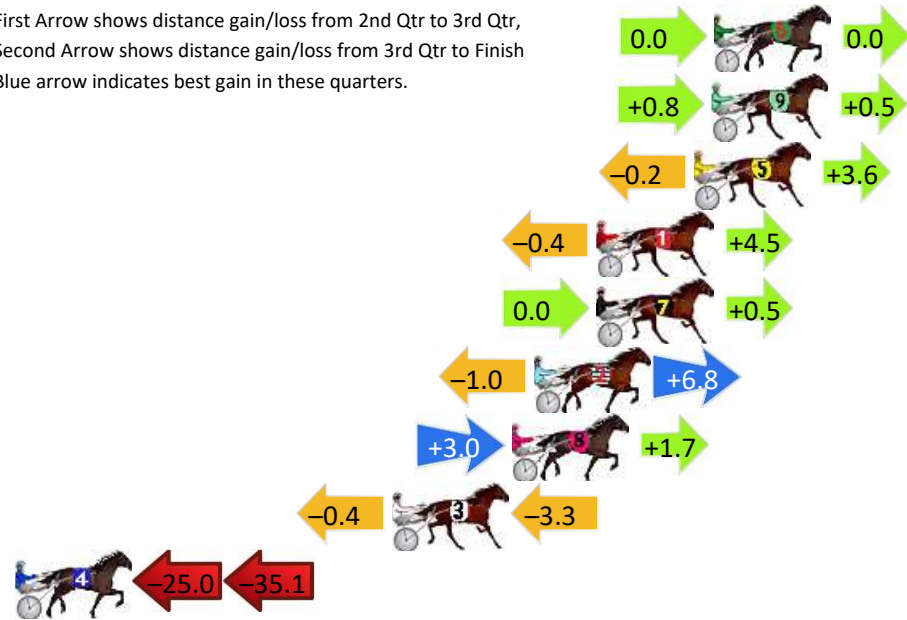

Finish Position and metres gained

First Arrow shows distance gain/loss from 2nd Qtr to 3rd Qtr, Second Arrow shows distance gain/loss from 3rd Qtr to Finish
Blue arrow indicates best gain in these quarters.

8
0
0

Visual positions in race at 2nd Quarter

4
0
0

Visual positions in race at 3rd Quarter

Bathurst Race 2 Distance 1730m

Wednesday, 26 June 2024

Gross Time: 2:05.40 MileRate: 1:56.70 LeadTime: 8.40s First Qtr: 29.50s Second Qtr: 29.60s Third Qtr: 28.90s Fourth Qtr: 29.00s

DATA TABLE: 800 / 400 Posi's are position from leader and (how wide the horse was at that position)

No	Horse	Plc	Mar	800 Posi	400 Posi	Time	3rd Qtr	4th Qt
6	PRINCE LOUIE	1	0.0m	0.0m (0)	0.0m (0)	2:05.40	28.90s	29.00s
9	A MAJOR STARR	2	0.1m	1.4m (1)	0.6m (1)	2:05.41	28.84s	28.96s
5	UNCLE CRAIGO	3	0.8m	4.2m (0)	4.4m (0)	2:05.46	28.91s	28.74s
1	NIKALONG MINT	4	4.7m	8.8m (0)	9.2m (0)	2:05.76	28.93s	28.68s
7	HAZZA IS WATCHING	5	4.7m	5.2m (1)	5.2m (1)	2:05.76	28.90s	28.96s
2	HALL CASH	6	7.2m	13.0m (0)	14.0m (1)	2:05.95	28.97s	28.51s
8	ALWAYSBMINNIE	7	8.1m	12.8m (1)	9.8m (2)	2:06.02	28.68s	28.88s
3	HALL MOST AN ANGEL	8	12.9m	9.2m (1)	9.6m (1)	2:06.38	28.93s	29.24s
4	QUESTRO QUEEN	9	225.1m	165.0m (0)	190.0m (0)	2:22.53	30.69s	31.53s

Finish Position and metres gained

First Arrow shows distance gain/loss from 2nd Qtr to 3rd Qtr, Second Arrow shows distance gain/loss from 3rd Qtr to Finish. Blue arrow indicates best gain in these quarters.