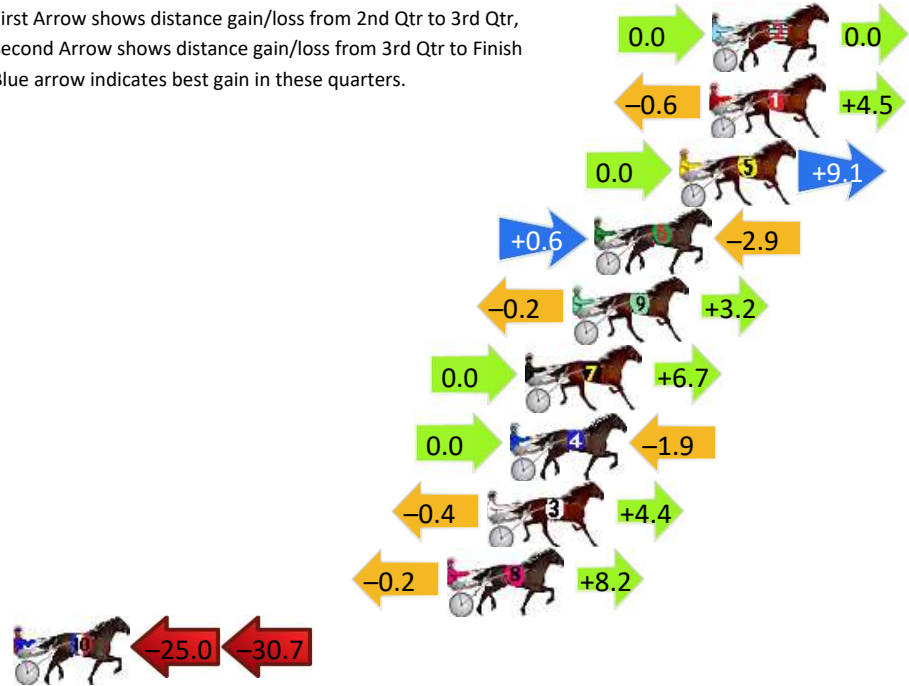

Finish Position and metres gained

First Arrow shows distance gain/loss from 2nd Qtr to 3rd Qtr, Second Arrow shows distance gain/loss from 3rd Qtr to Finish. Blue arrow indicates best gain in these quarters.

Bathurst Race 3 Distance 1730m

Wednesday, 26 June 2024

Gross Time: 2:05.60 MileRate: 1:56.80 LeadTime: 8.10s First Qtr: 29.60s Second Qtr: 30.50s Third Qtr: 28.60s Fourth Qtr: 28.80s

DATA TABLE: 800 / 400 Posi's are position from leader and (how wide the horse was at that position)

NoHorse	Plc	Mar	800 Posi	400 Posi	Time	3rd Qtr	4th Qt
2 MISTERFOURTHOUS AND	1	0.0m	0.0m (0)	0.0m (0)	2:05.60	28.60s	28.80s
1 TWENTYEIGHTBLACK	2	0.1m	4.0m (0)	4.6m (0)	2:05.61	28.64s	28.48s
5 HOOKED ON WINNING	3	1.3m	10.4m (1)	10.4m (1)	2:05.70	28.60s	28.15s
6 SPORTY MARY	4	4.7m	2.4m (1)	1.8m (1)	2:05.96	28.56s	29.01s
9 ALWAYSBMYPONY	5	5.6m	8.6m (0)	8.8m (0)	2:06.02	28.62s	28.57s
7 ZEN MASTER	6	7.5m	14.2m (1)	14.2m (1)	2:06.17	28.60s	28.32s
4 REASON BEING	7	8.1m	6.2m (1)	6.2m (1)	2:06.21	28.60s	28.94s
3 HAPPY REG	8	9.0m	13.0m (0)	13.4m (0)	2:06.28	28.63s	28.48s
8 SABELLA SHANNON	9	10.6m	18.6m (1)	18.8m (1)	2:06.40	28.62s	28.21s
10 THE HANDSOME ONE	10	135.7m	80.0m (0)	105.0m (0)	2:15.86	30.38s	31.00s

Finish Position and metres gained

First Arrow shows distance gain/loss from 2nd Qtr to 3rd Qtr, Second Arrow shows distance gain/loss from 3rd Qtr to Finish
Blue arrow indicates best gain in these quarters.