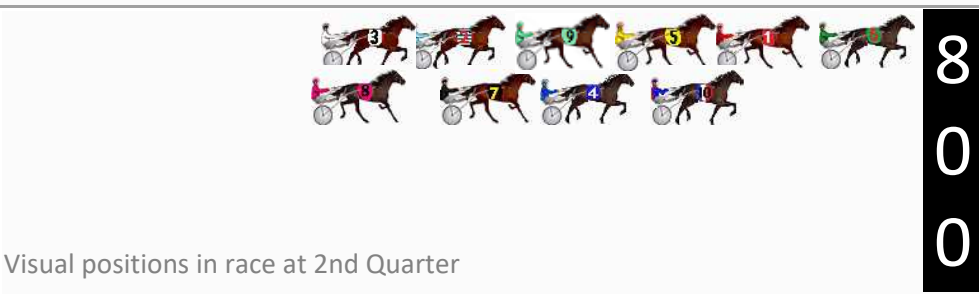

Bathurst Race 5 Distance 1730m

Wednesday, 26 June 2024

Gross Time: 2:05.40 MileRate: 1:56.60 LeadTime: 8.10s First Qtr: 28.30s Second Qtr: 30.80s Third Qtr: 29.10s Fourth Qtr: 29.10s

DATA TABLE: 800 / 400 Posi's are position from leader and (how wide the horse was at that position)

No	Horse	Plc	Mar	800 Posi	400 Posi	Time	3rd Qtr	4th Qt
8	THERESA LOVE	1	0.0m	20.4m (1)	14.6m (2)	2:05.40	28.68s	28.04s
9	PAS DE CHEVAL	2	1.1m	12.2m (0)	10.0m (2)	2:05.48	28.94s	28.46s
2	MIGHTY JOE	3	4.4m	16.4m (0)	12.4m (1)	2:05.74	28.81s	28.52s
1	PRINCE OF PEACE	4	4.8m	4.2m (0)	4.0m (0)	2:05.77	29.09s	29.16s
10	OLD LUKE	5	4.8m	6.8m (1)	3.0m (1)	2:05.77	28.83s	29.23s
6	KARLOO LOUIE	6	5.2m	0.0m (0)	0.0m (0)	2:05.80	29.10s	29.48s
4	COURT ON THE EDGE	7	8.8m	11.2m (1)	7.0m (1)	2:06.07	28.80s	29.23s
5	JAYJAYBENNY	8	9.1m	8.2m (0)	8.2m (0)	2:06.09	29.10s	29.17s
3	MIGHTY ATOM	9	9.7m	20.0m (0)	16.8m (0)	2:06.14	28.87s	28.59s
7	ALLSTARZZZ FRANKIE	10	291.1m	15.2m (1)	60.0m (1)	2:27.62	32.34s	45.82s

Finish Position and metres gained

First Arrow shows distance gain/loss from 2nd Qtr to 3rd Qtr, Second Arrow shows distance gain/loss from 3rd Qtr to Finish Blue arrow indicates best gain in these quarters.