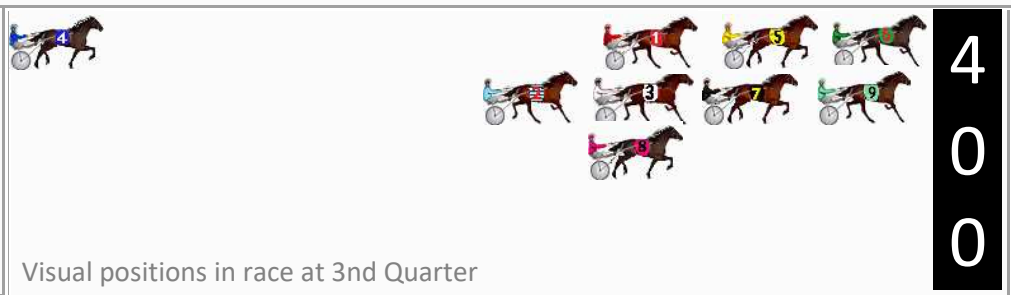

Finish Position and metres gained

First Arrow shows distance gain/loss from 2nd Qtr to 3rd Qtr, Second Arrow shows distance gain/loss from 3rd Qtr to Finish
Blue arrow indicates best gain in these quarters.

8
0
0

Visual positions in race at 2nd Quarter

4
0
0

Visual positions in race at 3rd Quarter

Bathurst Race 2 Distance 1730m

Wednesday, 26 June 2024

Gross Time: 2:05.40 MileRate: 1:56.70 LeadTime: 8.40s First Qtr: 29.50s Second Qtr: 29.60s Third Qtr: 28.90s Fourth Qtr: 29.00s

DATA TABLE: 800 / 400 Posi's are position from leader and (how wide the horse was at that position)

No	Horse	Plc	Mar	800 Posi	400 Posi	Time	3rd Qtr	4th Qt
6	PRINCE LOUIE	1	0.0m	0.0m (0)	0.0m (0)	2:05.40	28.90s	29.00s
9	A MAJOR STARR	2	0.1m	1.4m (1)	0.6m (1)	2:05.41	28.84s	28.96s
5	UNCLE CRAIGO	3	0.8m	4.2m (0)	4.4m (0)	2:05.46	28.91s	28.74s
1	NIKALONG MINT	4	4.7m	8.8m (0)	9.2m (0)	2:05.76	28.93s	28.68s
7	HAZZA IS WATCHING	5	4.7m	5.2m (1)	5.2m (1)	2:05.76	28.90s	28.96s
2	HALL CASH	6	7.2m	13.0m (0)	14.0m (1)	2:05.95	28.97s	28.51s
8	ALWAYSBMINNIE	7	8.1m	12.8m (1)	9.8m (2)	2:06.02	28.68s	28.88s
3	HALL MOST AN ANGEL	8	12.9m	9.2m (1)	9.6m (1)	2:06.38	28.93s	29.24s
4	QUESTRO QUEEN	9	225.1m	165.0m (0)	190.0m (0)	2:22.53	30.69s	31.53s

Finish Position and metres gained

First Arrow shows distance gain/loss from 2nd Qtr to 3rd Qtr, Second Arrow shows distance gain/loss from 3rd Qtr to Finish. Blue arrow indicates best gain in these quarters.