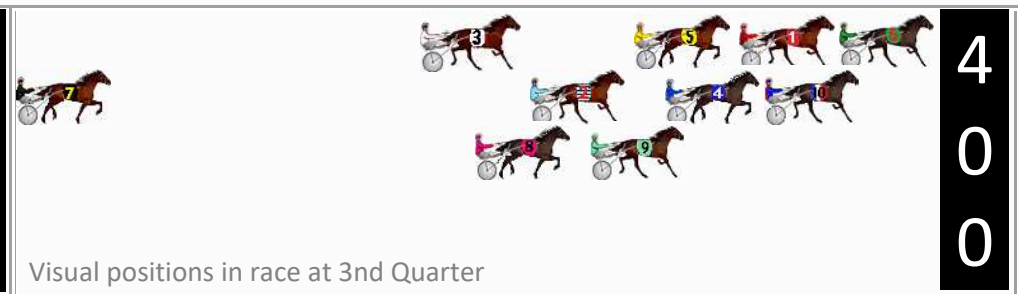

Bathurst Race 5 Distance 1730m

Wednesday, 26 June 2024

Gross Time: 2:05.40 MileRate: 1:56.60 LeadTime: 8.10s First Qtr: 28.30s Second Qtr: 30.80s Third Qtr: 29.10s Fourth Qtr: 29.10s

DATA TABLE: 800 / 400 Posi's are position from leader and (how wide the horse was at that position)

No	Horse	Plc	Mar	800 Posi	400 Posi	Time	3rd Qtr	4th Qt
8	THERESA LOVE	1	0.0m	20.4m (1)	14.6m (2)	2:05.40	28.68s	28.04s
9	PAS DE CHEVAL	2	1.1m	12.2m (0)	10.0m (2)	2:05.48	28.94s	28.46s
2	MIGHTY JOE	3	4.4m	16.4m (0)	12.4m (1)	2:05.74	28.81s	28.52s
1	PRINCE OF PEACE	4	4.8m	4.2m (0)	4.0m (0)	2:05.77	29.09s	29.16s
10	OLD LUKE	5	4.8m	6.8m (1)	3.0m (1)	2:05.77	28.83s	29.23s
6	KARLOO LOUIE	6	5.2m	0.0m (0)	0.0m (0)	2:05.80	29.10s	29.48s
4	COURT ON THE EDGE	7	8.8m	11.2m (1)	7.0m (1)	2:06.07	28.80s	29.23s
5	JAYJAYBENNY	8	9.1m	8.2m (0)	8.2m (0)	2:06.09	29.10s	29.17s
3	MIGHTY ATOM	9	9.7m	20.0m (0)	16.8m (0)	2:06.14	28.87s	28.59s
7	ALLSTARZZZ FRANKIE	10	291.1m	15.2m (1)	60.0m (1)	2:27.62	32.34s	45.82s

Finish Position and metres gained

First Arrow shows distance gain/loss from 2nd Qtr to 3rd Qtr, Second Arrow shows distance gain/loss from 3rd Qtr to Finish Blue arrow indicates best gain in these quarters.