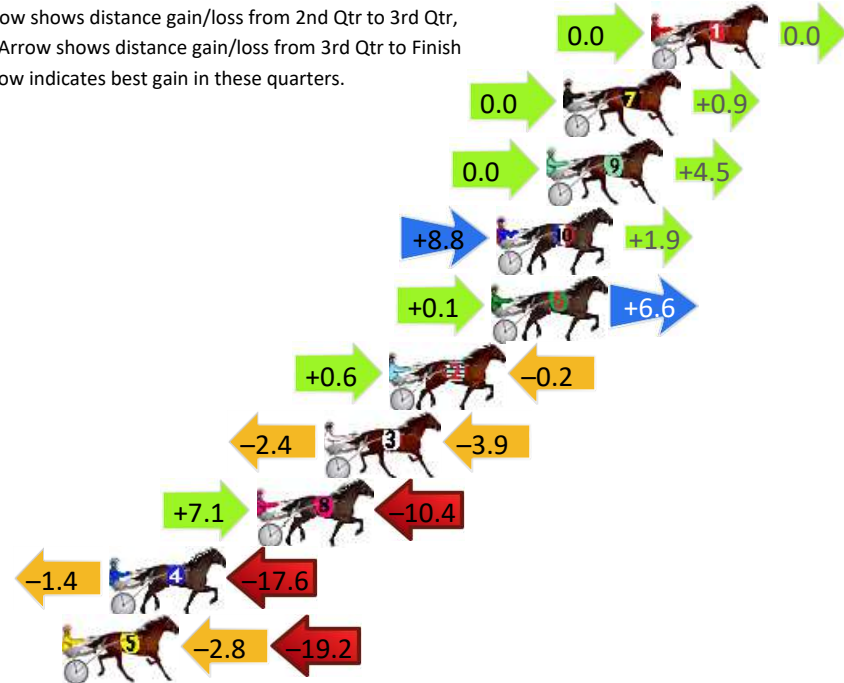

Finish Position and metres gained

First Arrow shows distance gain/loss from 2nd Qtr to 3rd Qtr, Second Arrow shows distance gain/loss from 3rd Qtr to Finish Blue arrow indicates best gain in these quarters.

Penrith Race 7 Distance 2125m

Thursday, 27 June 2024

Gross Time: 2:39.00 MileRate: 2:00.40 LeadTime: 38.30s First Qtr: 31.70s Second Qtr: 29.70s Third Qtr: 29.60s Fourth Qtr: 29.70s

DATA TABLE: 800 / 400 Posi's are position from leader and (how wide the horse was at that position)

NoHorse	Plc	Mar	800 Posi	400 Posi	Time	3rd Qtr	4th Qt
1 WOODLEA BEAVER	1	0.0m	0.0m (0)	0.0m (0)	2:39.00	29.60s	29.70s
7 BELL RIVERKID	2	3.5m	4.4m (0)	4.4m (0)	2:39.27	29.60s	29.65s
9 RIP JACKSON	3	4.2m	8.7m (0)	8.7m (0)	2:39.33	29.60s	29.39s
10 MIZZZ ADELE	4	6.2m	16.9m (2)	8.1m (4)	2:39.48	28.96s	29.58s
6 DON KEE	5	6.4m	13.1m (0)	13.0m (0)	2:39.50	29.60s	29.24s
2 RUM DELIGHT	6	10.5m	10.9m (1)	10.3m (2)	2:39.82	29.56s	29.76s
3 ULTIMATE TROUBLE	7	13.1m	6.8m (1)	9.2m (1)	2:40.02	29.78s	30.04s
8 ULTIMATE AD	8	15.8m	12.5m (2)	5.4m (3)	2:40.23	29.08s	30.53s
4 SARGE	9	21.7m	2.7m (1)	4.1m (1)	2:40.69	29.70s	31.09s
5 CLEMENTSORRELL	10	23.6m	1.6m (2)	4.4m (2)	2:40.84	29.80s	31.22s