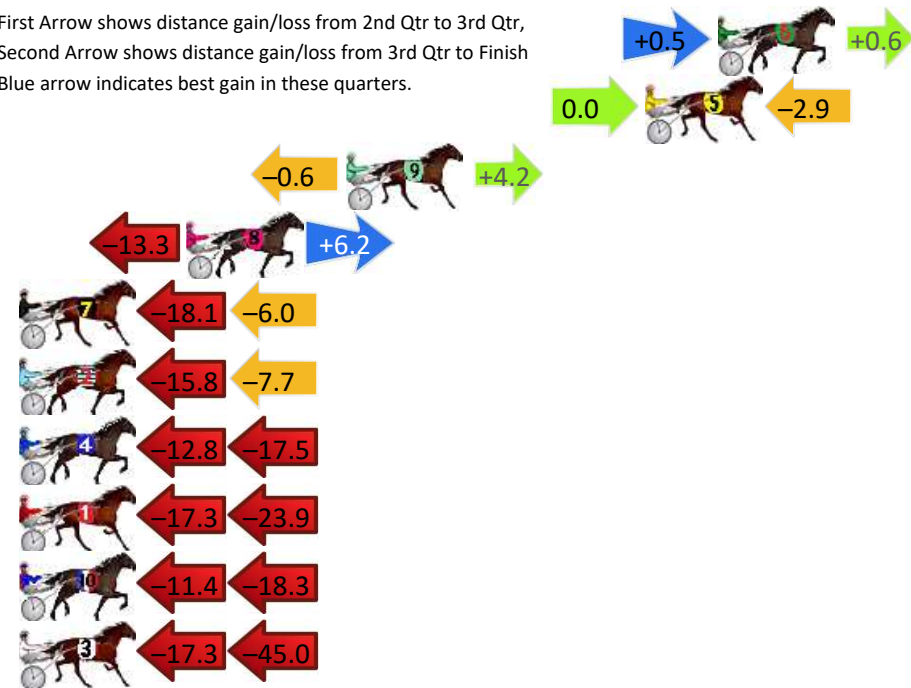

Finish Position and metres gained

First Arrow shows distance gain/loss from 2nd Qtr to 3rd Qtr, Second Arrow shows distance gain/loss from 3rd Qtr to Finish
Blue arrow indicates best gain in these quarters.

800

Visual positions in race at 2nd Quarter

400

Visual positions in race at 3rd Quarter

Penrith Race 6 Distance 1720m

Thursday, 27 June 2024

Gross Time: 2:02.70 MileRate: 1:54.80 LeadTime: 7.50s First Qtr: 28.70s Second Qtr: 29.10s Third Qtr: 28.30s Fourth Qtr: 29.10s

DATA TABLE: 800 / 400 Posi's are position from leader and (how wide the horse was at that position)

No	Horse	Plc	Mar	800 Posi	400 Posi	Time	3rd Qtr	4th Qt
6	A LOT OF LUVIN	1	0.0m	1.1m (1)	0.6m (1)	2:02.70	28.26s	29.06s
5	OUR ULTIMATE LUKA	2	2.9m	0.0m (0)	0.0m (0)	2:02.92	28.30s	29.32s
9	CRACKABRIE	3	14.9m	18.5m (1)	19.1m (3)	2:03.84	28.36s	28.88s
8	PLAYFUL MISS	4	21.3m	14.2m (1)	27.5m (2)	2:04.33	29.26s	28.77s
7	THE BEST OF YOU	5	33.8m	9.7m (0)	27.8m (0)	2:05.28	29.60s	29.70s
2	PLAY SOUTHERNLAND	6	39.1m	15.6m (0)	31.4m (1)	2:05.69	29.44s	29.85s
4	DASHING CHEDDAR	7	40.5m	10.2m (1)	23.0m (2)	2:05.79	29.22s	30.55s
1	MY FRIEND MOLLY	8	46.9m	5.7m (0)	23.0m (0)	2:06.28	29.54s	31.04s
10	HAWKE EYE	9	54.2m	24.5m (0)	35.9m (0)	2:06.84	29.14s	30.68s
3	WEENEEDDREAMS	10	68.6m	6.3m (1)	23.6m (1)	2:07.94	29.54s	32.66s