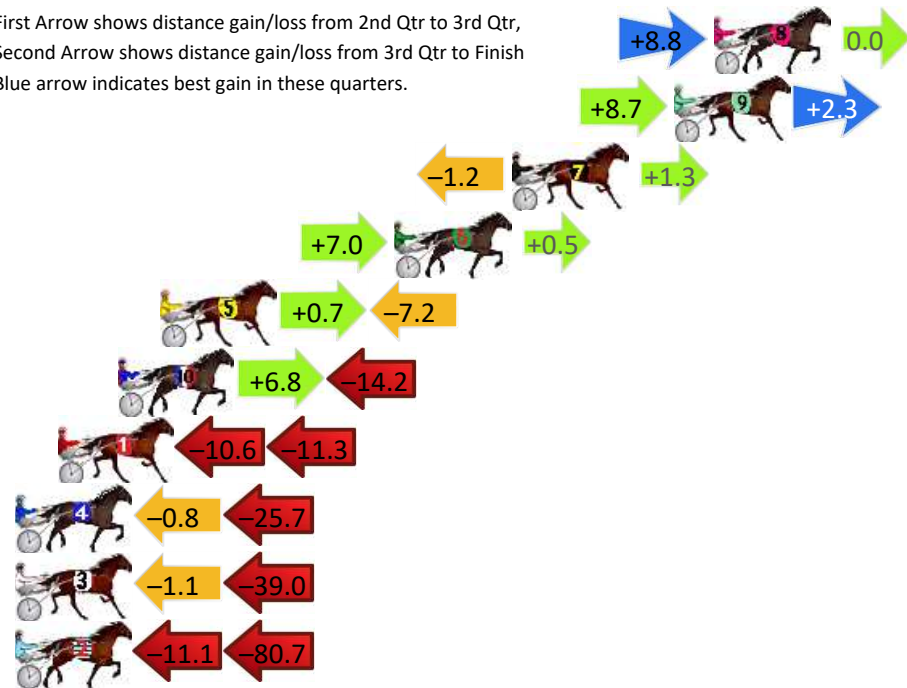

Finish Position and metres gained

First Arrow shows distance gain/loss from 2nd Qtr to 3rd Qtr, Second Arrow shows distance gain/loss from 3rd Qtr to Finish Blue arrow indicates best gain in these quarters.

800

Visual positions in race at 2nd Quarter

400

Visual positions in race at 3rd Quarter

Penrith Race 3 Distance 1720m

Thursday, 27 June 2024

Gross Time: 2:04.20 MileRate: 1:56.20 LeadTime: 7.50s First Qtr: 29.10s Second Qtr: 29.60s Third Qtr: 29.30s Fourth Qtr: 28.70s

DATA TABLE: 800 / 400 Posi's are position from leader and (how wide the horse was at that position)

No	Horse	Plc	Mar	800 Posi	400 Posi	Time	3rd Qtr	4th Qt
8	IDEAL REDEMPTION	1	0.0m	8.8m (1)	0.0m (1)	2:04.20	28.66s	28.70s
9	APPLIED	2	1.6m	12.6m (1)	3.9m (2)	2:04.32	28.66s	28.54s
7	MERRYWOOD TONY	3	8.1m	8.2m (0)	9.4m (1)	2:04.81	29.38s	28.63s
6	WEAREALLALONE	4	12.8m	20.3m (1)	13.3m (2)	2:05.16	28.78s	28.70s
5	ROYAL VINCENT	5	22.2m	15.7m (0)	15.0m (1)	2:05.87	29.24s	29.29s
10	BARA DAMON	6	23.9m	16.5m (1)	9.7m (2)	2:06.00	28.80s	29.80s
1	LOCHART SHARD	7	26.3m	4.4m (0)	15.0m (0)	2:06.18	30.06s	29.60s
4	AQUILA CASTELLO	8	31.5m	5.0m (1)	5.8m (1)	2:06.57	29.36s	30.65s
3	ROGERVALERIO LOMBO	9	40.7m	0.6m (1)	1.7m (0)	2:07.27	29.38s	31.65s
2	CLASSIC WATCH	10	91.8m	0.0m (0)	11.1m (0)	2:11.12	30.10s	34.82s