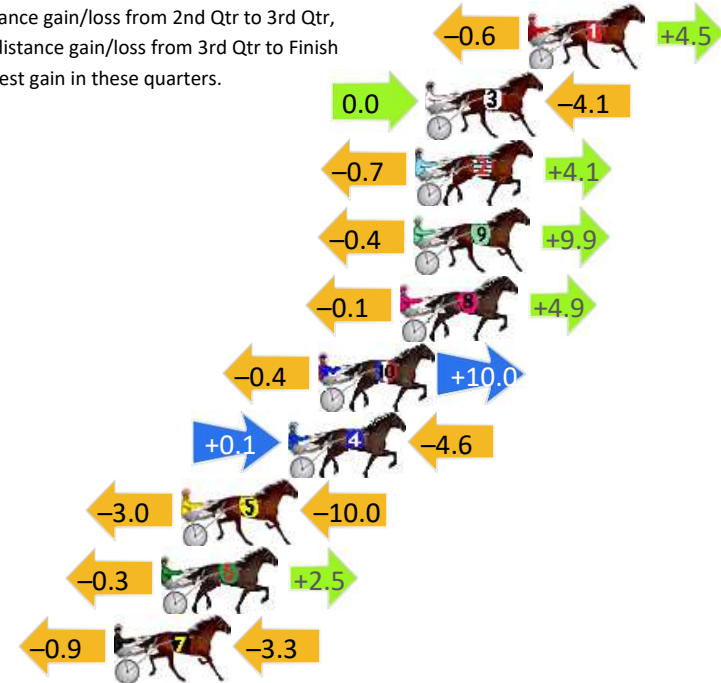

Finish Position and metres gained

First Arrow shows distance gain/loss from 2nd Qtr to 3rd Qtr, Second Arrow shows distance gain/loss from 3rd Qtr to Finish
Blue arrow indicates best gain in these quarters.

Penrith Race 8 Distance 2125m

Thursday, 27 June 2024

Gross Time: 2:38.50 MileRate: 2:00.00 LeadTime: 38.90s First Qtr: 31.20s Second Qtr: 30.50s Third Qtr: 28.60s Fourth Qtr: 29.30s

DATA TABLE: 800 / 400 Posi's are position from leader and (how wide the horse was at that position)