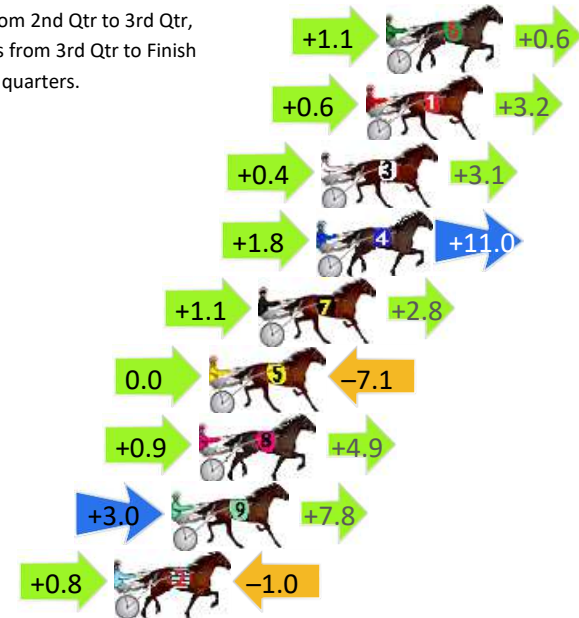

DATA TABLE: 800 / 400 Posi's are position from leader and (how wide the horse was at that position)

No	Horse	Plc	Mar	800 Posi	400 Posi	Time	3rd Qtr	4th Qt
1	THE METAL FLYER	1	0.0m	0.0m (0)	0.0m (0)	2:03.40	28.40s	27.80s
8	SWEDISH MEATBALLS	2	7.4m	4.3m (0)	3.4m (1)	2:03.94	28.34s	28.10s
10	RADIANT AMBER	3	9.8m	13.0m (0)	12.3m (0)	2:04.12	28.34s	27.66s
9	SILENT REACTION	4	10.1m	9.1m (0)	8.0m (0)	2:04.14	28.32s	27.98s
4	MAURLEN BOY	5	14.7m	13.6m (1)	12.6m (2)	2:04.47	28.32s	27.99s
6	ACCELERE	6	16.1m	17.0m (0)	16.0m (1)	2:04.58	28.32s	27.86s
3	WARIEDA BOY	7	20.0m	5.1m (1)	4.0m (2)	2:04.86	28.32s	28.98s
2	JAKCAM FLYER	8	22.5m	9.6m (1)	8.6m (2)	2:05.05	28.32s	28.85s
5	MERRYWOOD PAUL	9	296.1m	171.1m (0)	196.7m (0)	2:25.05	30.06s	35.71s

Finish Position and metres gained

Penrith Race 5 Distance 2125m

Thursday, 27 June 2024

Gross Time: 2:35.80 MileRate: 1:58.00 LeadTime: 37.00s First Qtr: 31.20s Second Qtr: 30.60s Third Qtr: 27.80s Fourth Qtr: 29.20s

DATA TABLE: 800 / 400 Posi's are position from leader and (how wide the horse was at that position)

No	Horse	Plc	Mar	800 Posi	400 Posi	Time	3rd Qtr	4th Qt
6	RICKOSHAY	1	0.0m	1.7m (1)	0.6m (1)	2:35.80	27.72s	29.16s
1	LUCKY BEACH BOY	2	0.8m	4.6m (0)	4.0m (0)	2:35.86	27.76s	28.98s
3	MAJOR STATEMENT	3	2.6m	6.1m (1)	5.7m (1)	2:36.00	27.78s	29.00s
4	WHATABOYJACK	4	2.8m	15.6m (1)	13.8m (1)	2:36.01	27.70s	28.43s
7	ITZMINEONTHELINE	5	5.1m	9.0m (0)	7.9m (0)	2:36.19	27.74s	29.03s
5	CAULONIA COURAGE	6	7.1m	0.0m (0)	0.0m (0)	2:36.34	27.80s	29.74s
8	DARK TERROR	7	7.5m	13.3m (0)	12.4m (0)	2:36.37	27.76s	28.89s
9	LOUS DREAM	8	8.6m	19.4m (0)	16.4m (0)	2:36.46	27.62s	28.70s
2	YANKEE IDEAL	9	10.9m	10.7m (1)	9.9m (1)	2:36.63	27.76s	29.33s

Finish Position and metres gained

First Arrow shows distance gain/loss from 2nd Qtr to 3rd Qtr, Second Arrow shows distance gain/loss from 3rd Qtr to Finish
Blue arrow indicates best gain in these quarters.