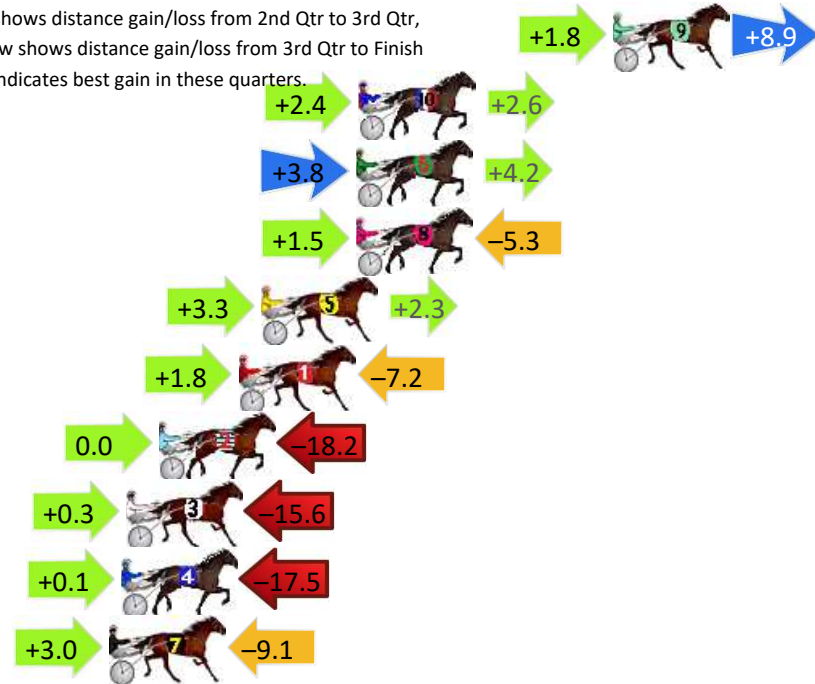

Penrith Race 1 Distance 1720m

Thursday, 27 June 2024

Gross Time: 2:05.00 MileRate: 1:57.00 LeadTime: 7.50s First Qtr: 29.70s Second Qtr: 29.90s Third Qtr: 28.60s Fourth Qtr: 29.30s

DATA TABLE: 800 / 400 Posi's are position from leader and (how wide the horse was at that position)

Finish Position and metres gained

First Arrow shows distance gain/loss from 2nd Qtr to 3rd Qtr, Second Arrow shows distance gain/loss from 3rd Qtr to Finish
Blue arrow indicates best gain in these quarters.