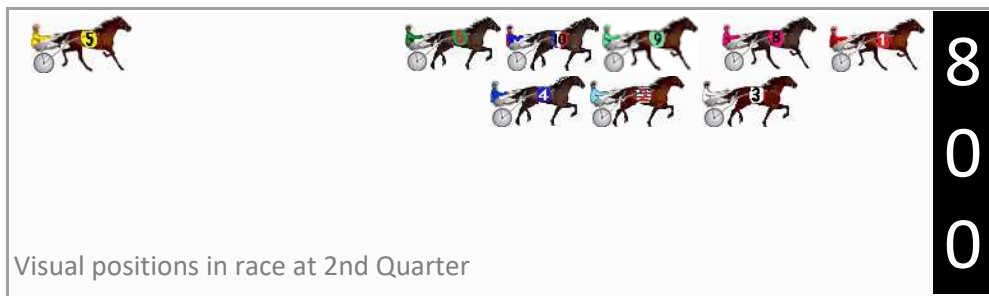

Penrith Race 4 Distance 1720m

Thursday, 27 June 2024

Gross Time: 2:03.40 MileRate: 1:55.50 LeadTime: 7.60s First Qtr: 29.90s Second Qtr: 29.70s Third Qtr: 28.40s Fourth Qtr: 27.80s

DATA TABLE: 800 / 400 Posi's are position from leader and (how wide the horse was at that position)

No	Horse	Plc	Mar	800 Posi	400 Posi	Time	3rd Qtr	4th Qt
1	THE METAL FLYER	1	0.0m	0.0m (0)	0.0m (0)	2:03.40	28.40s	27.80s
8	SWEDISH MEATBALLS	2	7.4m	4.3m (0)	3.4m (1)	2:03.94	28.34s	28.10s
10	RADIANT AMBER	3	9.8m	13.0m (0)	12.3m (0)	2:04.12	28.34s	27.66s
9	SILENT REACTION	4	10.1m	9.1m (0)	8.0m (0)	2:04.14	28.32s	27.98s
4	MAURLEN BOY	5	14.7m	13.6m (1)	12.6m (2)	2:04.47	28.32s	27.99s
6	ACCELERE	6	16.1m	17.0m (0)	16.0m (1)	2:04.58	28.32s	27.86s
3	WARIEDA BOY	7	20.0m	5.1m (1)	4.0m (2)	2:04.86	28.32s	28.98s
2	JAKCAM FLYER	8	22.5m	9.6m (1)	8.6m (2)	2:05.05	28.32s	28.85s
5	MERRYWOOD PAUL	9	296.1m	171.1m (0)	196.7m (0)	2:25.05	30.06s	35.71s

Finish Position and metres gained