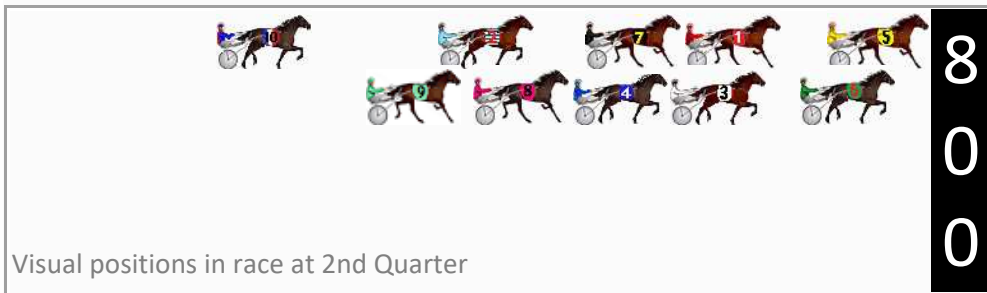

Finish Position and metres gained

First Arrow shows distance gain/loss from 2nd Qtr to 3rd Qtr, Second Arrow shows distance gain/loss from 3rd Qtr to Finish
Blue arrow indicates best gain in these quarters.

DATA TABLE: 800 / 400 Posi's are position from leader and (how wide the horse was at that position)

No	Horse	Plc	Mar	800 Posi	400 Posi	Time	3rd Qtr	4th Qt
6	A LOT OF LUVIN	1	0.0m	1.1m (1)	0.6m (1)	2:02.70	28.26s	29.06s
5	OUR ULTIMATE LUKA	2	2.9m	0.0m (0)	0.0m (0)	2:02.92	28.30s	29.32s
9	CRACKABRIE	3	14.9m	18.5m (1)	19.1m (3)	2:03.84	28.36s	28.88s
8	PLAYFUL MISS	4	21.3m	14.2m (1)	27.5m (2)	2:04.33	29.26s	28.77s
7	THE BEST OF YOU	5	33.8m	9.7m (0)	27.8m (0)	2:05.28	29.60s	29.70s
2	PLAY SOUTHERNLAND	6	39.1m	15.6m (0)	31.4m (1)	2:05.69	29.44s	29.85s
4	DASHING CHEDDAR	7	40.5m	10.2m (1)	23.0m (2)	2:05.79	29.22s	30.55s
1	MY FRIEND MOLLY	8	46.9m	5.7m (0)	23.0m (0)	2:06.28	29.54s	31.04s
10	HAWKE EYE	9	54.2m	24.5m (0)	35.9m (0)	2:06.84	29.14s	30.68s
3	WEENEEDDREAMS	10	68.6m	6.3m (1)	23.6m (1)	2:07.94	29.54s	32.66s