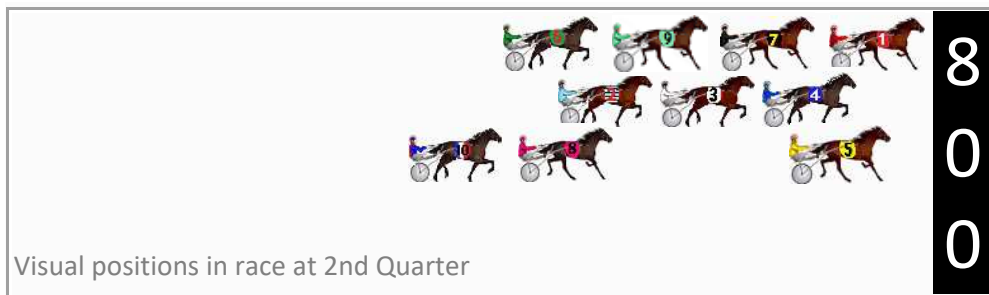

Penrith Race 7 Distance 2125m

Thursday, 27 June 2024

Gross Time: 2:39.00 MileRate: 2:00.40 LeadTime: 38.30s First Qtr: 31.70s Second Qtr: 29.70s Third Qtr: 29.60s Fourth Qtr: 29.70s

DATA TABLE: 800 / 400 Posi's are position from leader and (how wide the horse was at that position)

NoHorse	Plc	Mar	800 Posi	400 Posi	Time	3rd Qtr	4th Qt
1 WOODLEA BEAVER	1	0.0m	0.0m (0)	0.0m (0)	2:39.00	29.60s	29.70s
7 BELL RIVERKID	2	3.5m	4.4m (0)	4.4m (0)	2:39.27	29.60s	29.65s
9 RIP JACKSON	3	4.2m	8.7m (0)	8.7m (0)	2:39.33	29.60s	29.39s
10 MIZZZ ADELE	4	6.2m	16.9m (2)	8.1m (4)	2:39.48	28.96s	29.58s
6 DON KEE	5	6.4m	13.1m (0)	13.0m (0)	2:39.50	29.60s	29.24s
2 RUM DELIGHT	6	10.5m	10.9m (1)	10.3m (2)	2:39.82	29.56s	29.76s
3 ULTIMATE TROUBLE	7	13.1m	6.8m (1)	9.2m (1)	2:40.02	29.78s	30.04s
8 ULTIMATE AD	8	15.8m	12.5m (2)	5.4m (3)	2:40.23	29.08s	30.53s
4 SARGE	9	21.7m	2.7m (1)	4.1m (1)	2:40.69	29.70s	31.09s
5 CLEMENTSORRELL	10	23.6m	1.6m (2)	4.4m (2)	2:40.84	29.80s	31.22s

Finish Position and metres gained

First Arrow shows distance gain/loss from 2nd Qtr to 3rd Qtr, Second Arrow shows distance gain/loss from 3rd Qtr to Finish
Blue arrow indicates best gain in these quarters.