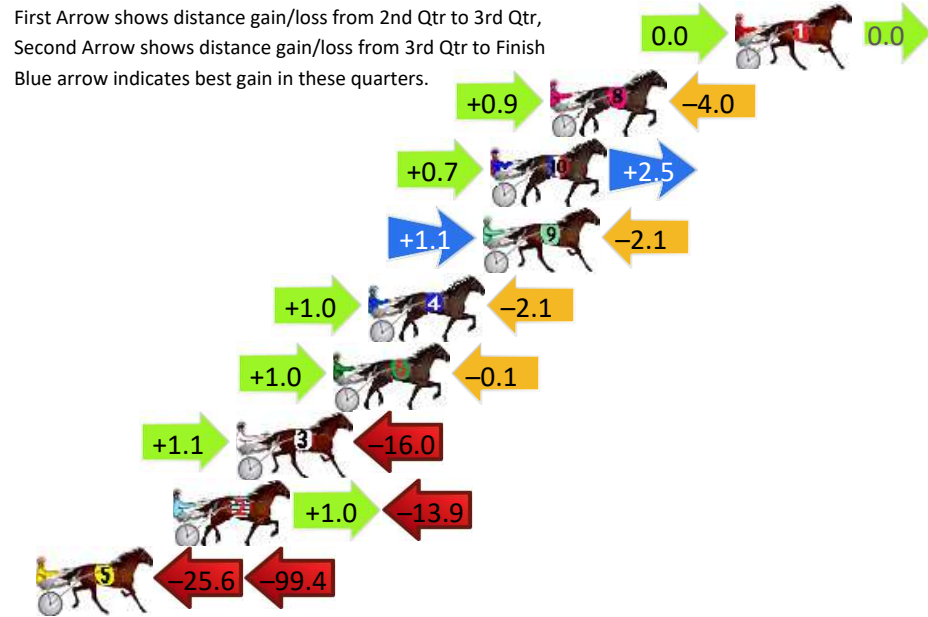

Penrith Race 4 Distance 1720m

Thursday, 27 June 2024

Gross Time: 2:03.40 MileRate: 1:55.50 LeadTime: 7.60s First Qtr: 29.90s Second Qtr: 29.70s Third Qtr: 28.40s Fourth Qtr: 27.80s

DATA TABLE: 800 / 400 Posi's are position from leader and (how wide the horse was at that position)

No	Horse	Plc	Mar	800 Posi	400 Posi	Time	3rd Qtr	4th Qt
1	THE METAL FLYER	1	0.0m	0.0m (0)	0.0m (0)	2:03.40	28.40s	27.80s
8	SWEDISH MEATBALLS	2	7.4m	4.3m (0)	3.4m (1)	2:03.94	28.34s	28.10s
10	RADIANT AMBER	3	9.8m	13.0m (0)	12.3m (0)	2:04.12	28.34s	27.66s
9	SILENT REACTION	4	10.1m	9.1m (0)	8.0m (0)	2:04.14	28.32s	27.98s
4	MAURLEN BOY	5	14.7m	13.6m (1)	12.6m (2)	2:04.47	28.32s	27.99s
6	ACCELERE	6	16.1m	17.0m (0)	16.0m (1)	2:04.58	28.32s	27.86s
3	WARIEDA BOY	7	20.0m	5.1m (1)	4.0m (2)	2:04.86	28.32s	28.98s
2	JAKCAM FLYER	8	22.5m	9.6m (1)	8.6m (2)	2:05.05	28.32s	28.85s
5	MERRYWOOD PAUL	9	296.1m	171.1m (0)	196.7m (0)	2:25.05	30.06s	35.71s

Finish Position and metres gained