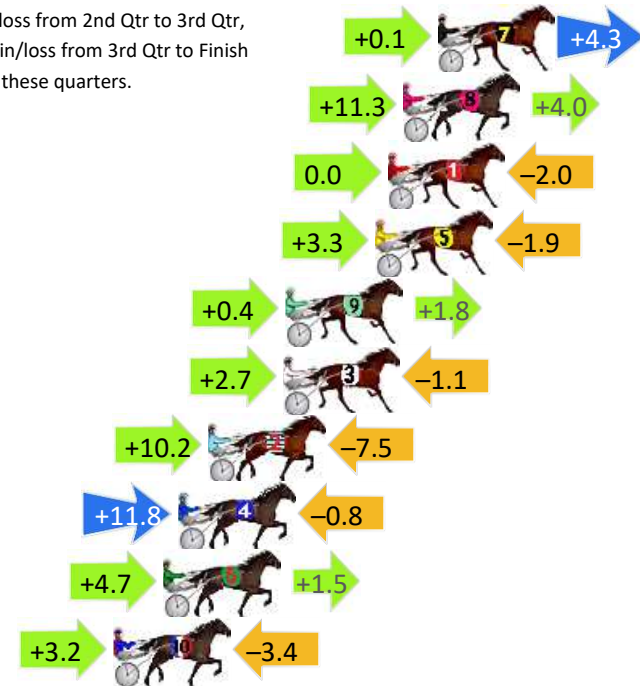

Finish Position and metres gained

First Arrow shows distance gain/loss from 2nd Qtr to 3rd Qtr, Second Arrow shows distance gain/loss from 3rd Qtr to Finish
Blue arrow indicates best gain in these quarters.

8
0
0

Visual positions in race at 2nd Quarter

4
0
0

Visual positions in race at 3rd Quarter

Penrith Race 2 Distance 1720m

Thursday, 27 June 2024

Gross Time: 2:05.10 MileRate: 1:57.00 LeadTime: 7.60s First Qtr: 29.80s Second Qtr: 30.80s Third Qtr: 29.00s Fourth Qtr: 27.90s

DATA TABLE: 800 / 400 Posi's are position from leader and (how wide the horse was at that position)

No	Horse	Plc	Mar	800 Posi	400 Posi	Time	3rd Qtr	4th Qt
7	CAPTAIN BLOOD	1	0.0m	4.4m (0)	4.3m (0)	2:05.10	28.98s	27.60s
8	SUNDAY MORNINGS	2	1.4m	16.7m (1)	5.4m (2)	2:05.20	28.18s	27.62s
1	KEILOR BABY SHARK	3	2.0m	0.0m (0)	0.0m (0)	2:05.25	29.00s	28.05s
5	POPS BOY	4	2.5m	3.9m (1)	0.6m (1)	2:05.28	28.76s	28.04s
9	MITCHELLS RUN	5	6.1m	8.3m (0)	7.9m (0)	2:05.55	28.96s	27.79s
3	POLKA DELIGHT	6	6.2m	7.8m (1)	5.1m (1)	2:05.55	28.80s	27.99s
2	JILLIBY ADORE	7	9.2m	11.9m (1)	1.7m (2)	2:05.77	28.26s	28.45s
4	FEAR THE EAGLE	8	10.4m	21.4m (0)	9.6m (2)	2:05.86	28.14s	27.98s
6	ROCKET BOY	9	11.0m	17.2m (0)	12.5m (0)	2:05.91	28.64s	27.83s
10	SMIRKS LIKA BOSS	10	13.0m	12.8m (0)	9.6m (1)	2:06.05	28.76s	28.17s