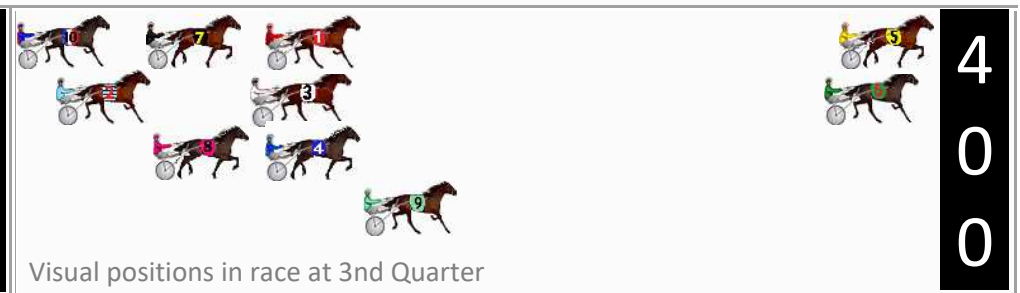

Penrith Race 6 Distance 1720m

Thursday, 27 June 2024

Gross Time: 2:02.70 MileRate: 1:54.80 LeadTime: 7.50s First Qtr: 28.70s Second Qtr: 29.10s Third Qtr: 28.30s Fourth Qtr: 29.10s

DATA TABLE: 800 / 400 Posi's are position from leader and (how wide the horse was at that position)

No	Horse	Plc	Mar	800 Posi	400 Posi	Time	3rd Qtr	4th Qt
6	A LOT OF LUVIN	1	0.0m	1.1m (1)	0.6m (1)	2:02.70	28.26s	29.06s
5	OUR ULTIMATE LUKA	2	2.9m	0.0m (0)	0.0m (0)	2:02.92	28.30s	29.32s
9	CRACKABRIE	3	14.9m	18.5m (1)	19.1m (3)	2:03.84	28.36s	28.88s
8	PLAYFUL MISS	4	21.3m	14.2m (1)	27.5m (2)	2:04.33	29.26s	28.77s
7	THE BEST OF YOU	5	33.8m	9.7m (0)	27.8m (0)	2:05.28	29.60s	29.70s
2	PLAY SOUTHERNLAND	6	39.1m	15.6m (0)	31.4m (1)	2:05.69	29.44s	29.85s
4	DASHING CHEDDAR	7	40.5m	10.2m (1)	23.0m (2)	2:05.79	29.22s	30.55s
1	MY FRIEND MOLLY	8	46.9m	5.7m (0)	23.0m (0)	2:06.28	29.54s	31.04s
10	HAWKE EYE	9	54.2m	24.5m (0)	35.9m (0)	2:06.84	29.14s	30.68s
3	WEENEEDDREAMS	10	68.6m	6.3m (1)	23.6m (1)	2:07.94	29.54s	32.66s

Finish Position and metres gained

First Arrow shows distance gain/loss from 2nd Qtr to 3rd Qtr, Second Arrow shows distance gain/loss from 3rd Qtr to Finish Blue arrow indicates best gain in these quarters.