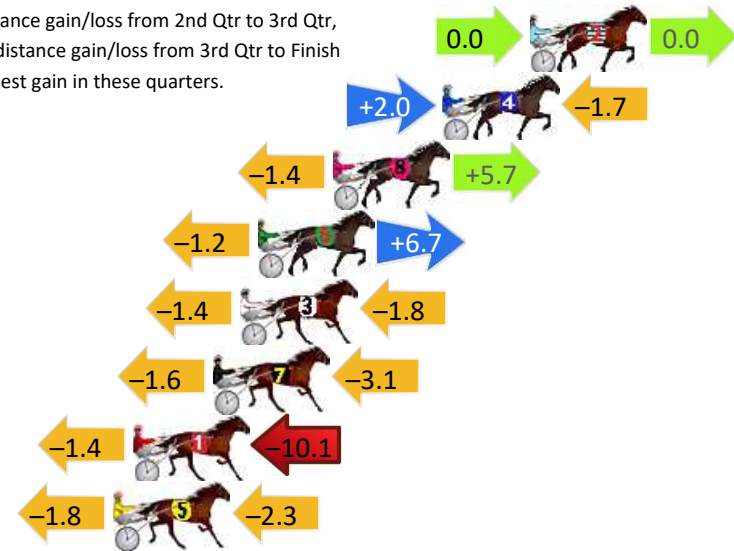

Finish Position and metres gained

First Arrow shows distance gain/loss from 2nd Qtr to 3rd Qtr, Second Arrow shows distance gain/loss from 3rd Qtr to Finish
Blue arrow indicates best gain in these quarters.

800

Visual positions in race at 2nd Quarter

400

Visual positions in race at 3rd Quarter

Menangle Race 5 Distance 1609m

Tuesday, 16 July 2024

Gross Time: 1:54.20 MileRate: 1:54.20 LeadTime: 0.00s First Qtr: 28.50s Second Qtr: 30.60s Third Qtr: 27.60s Fourth Qtr: 27.50s

DATA TABLE: 800 / 400 Posi's are position from leader and (how wide the horse was at that position)

No	Horse	Plc	Mar	800 Posi	400 Posi	Time	3rd Qtr	4th Qt
2	DEBONAIRE	1	0.0m	0.0m (0)	0.0m (0)	1:54.20	27.60s	27.50s
4	LENNYS ANGEL	2	3.5m	3.8m (1)	1.8m (1)	1:54.45	27.46s	27.62s
8	PARALLEL	3	7.9m	12.2m (1)	13.6m (1)	1:54.77	27.70s	27.11s
6	MAJOR STATEMENT	4	10.9m	16.4m (1)	17.6m (1)	1:54.99	27.68s	27.04s
3	WATCH ME REACT	5	11.6m	8.4m (0)	9.8m (0)	1:55.04	27.70s	27.62s
7	MAGIC MATTEO	6	12.7m	8.0m (1)	9.6m (1)	1:55.12	27.71s	27.71s
1	WILLS WAY	7	15.9m	4.4m (0)	5.8m (0)	1:55.35	27.70s	28.19s
5	ELOUISA DALE	8	16.7m	12.6m (0)	14.4m (0)	1:55.41	27.72s	27.66s