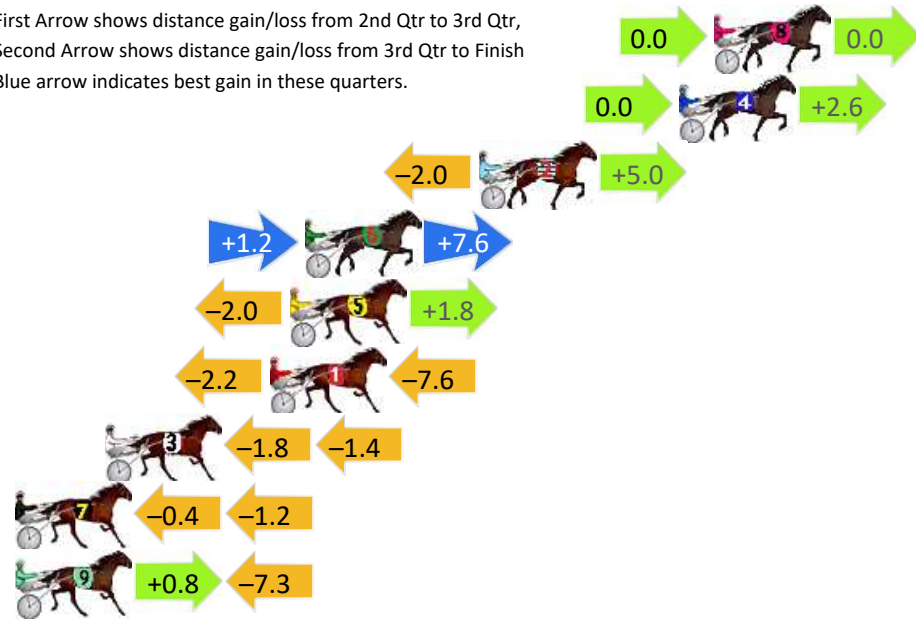

Finish Position and metres gained

First Arrow shows distance gain/loss from 2nd Qtr to 3rd Qtr, Second Arrow shows distance gain/loss from 3rd Qtr to Finish
Blue arrow indicates best gain in these quarters.

8
0
0

Visual positions in race at 2nd Quarter

4
0
0

Visual positions in race at 3rd Quarter

Menangle Race 6 Distance 1609m

Tuesday, 16 July 2024

Gross Time: 1:53.30 MileRate: 1:53.30 LeadTime: 0.00s First Qtr: 28.00s Second Qtr: 29.60s Third Qtr: 28.00s Fourth Qtr: 27.70s

DATA TABLE: 800 / 400 Posi's are position from leader and (how wide the horse was at that position)

No	Horse	Plc	Mar	800 Posi	400 Posi	Time	3rd Qtr	4th Qt
8	WAMBOYNEINAMERICA	1	0.0m	0.0m (0)	0.0m (0)	1:53.30	28.00s	27.70s
4	LARRIKIN LENNY	2	1.4m	4.0m (0)	4.0m (0)	1:53.40	28.00s	27.52s
2	SAPPHIRESNDIAMONDS	3	9.4m	12.4m (0)	14.4m (0)	1:53.98	28.14s	27.36s
6	EXPLOSIVE BRONSKI	4	16.4m	25.2m (0)	24.0m (0)	1:54.49	27.91s	27.18s
5	SQUADRON	5	17.0m	16.8m (0)	18.8m (0)	1:54.54	28.14s	27.58s
1	ALLNIGHT DANCER	6	17.8m	8.0m (0)	10.2m (0)	1:54.60	28.16s	28.22s
3	HELLOFALASS	7	24.4m	21.2m (0)	23.0m (1)	1:55.08	28.13s	27.80s
7	HALLOWEEN	8	28.6m	27.0m (1)	27.4m (1)	1:55.38	28.03s	27.78s
9	GUNFORHIRE	9	37.9m	31.4m (1)	30.6m (0)	1:56.06	27.95s	28.20s