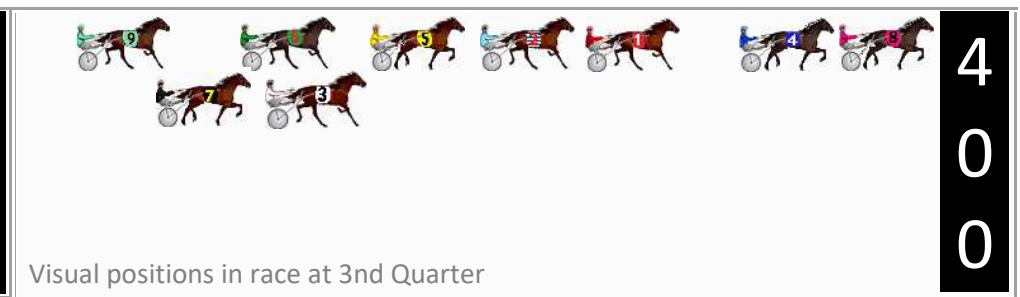

Menangle Race 6 Distance 1609m

Tuesday, 16 July 2024

Gross Time: 1:53.30 MileRate: 1:53.30 LeadTime: 0.00s First Qtr: 28.00s Second Qtr: 29.60s Third Qtr: 28.00s Fourth Qtr: 27.70s

DATA TABLE: 800 / 400 Posi's are position from leader and (how wide the horse was at that position)

No	Horse	Plc	Mar	800 Posi	400 Posi	Time	3rd Qtr	4th Qt
8	WAMBOYNEINAMERICA	1	0.0m	0.0m (0)	0.0m (0)	1:53.30	28.00s	27.70s
4	LARRIKIN LENNY	2	1.4m	4.0m (0)	4.0m (0)	1:53.40	28.00s	27.52s
2	SAPPHIRESNDIAMONDS	3	9.4m	12.4m (0)	14.4m (0)	1:53.98	28.14s	27.36s
6	EXPLOSIVE BRONSKI	4	16.4m	25.2m (0)	24.0m (0)	1:54.49	27.91s	27.18s
5	SQUADRON	5	17.0m	16.8m (0)	18.8m (0)	1:54.54	28.14s	27.58s
1	ALLNIGHT DANCER	6	17.8m	8.0m (0)	10.2m (0)	1:54.60	28.16s	28.22s
3	HELLOFALASS	7	24.4m	21.2m (0)	23.0m (1)	1:55.08	28.13s	27.80s
7	HALLOWEEN	8	28.6m	27.0m (1)	27.4m (1)	1:55.38	28.03s	27.78s
9	GUNFORHIRE	9	37.9m	31.4m (1)	30.6m (0)	1:56.06	27.95s	28.20s

Finish Position and metres gained

First Arrow shows distance gain/loss from 2nd Qtr to 3rd Qtr, Second Arrow shows distance gain/loss from 3rd Qtr to Finish
Blue arrow indicates best gain in these quarters.