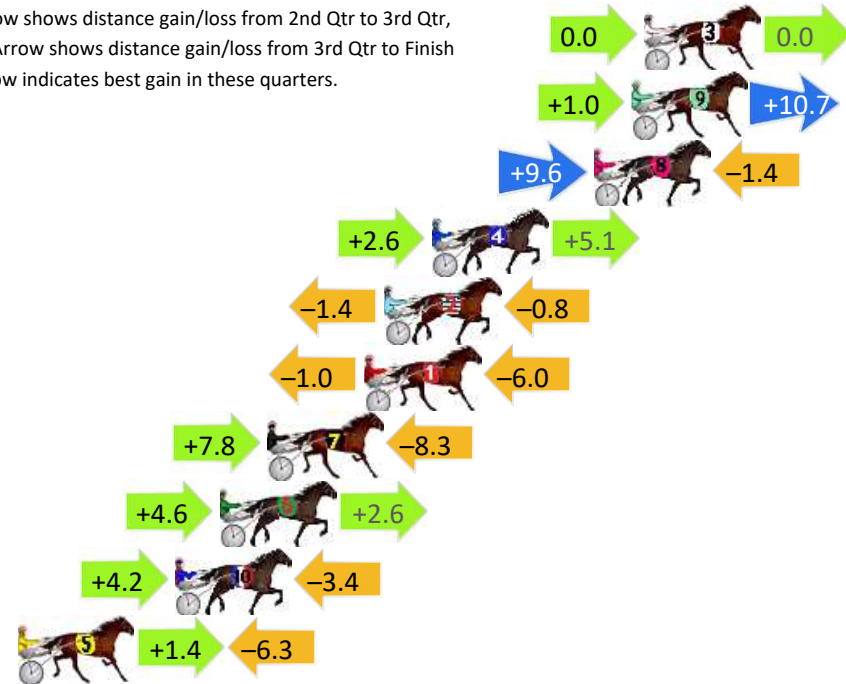

Menangle Race 1 Distance 2300m

Tuesday, 16 July 2024

Gross Time: 2:52.60 MileRate: 2:00.80 LeadTime: 52.70s First Qtr: 31.60s Second Qtr: 30.80s Third Qtr: 29.10s Fourth Qtr: 28.40s

DATA TABLE: 800 / 400 Posi's are position from leader and (how wide the horse was at that position)

Finish Position and metres gained

First Arrow shows distance gain/loss from 2nd Qtr to 3rd Qtr, Second Arrow shows distance gain/loss from 3rd Qtr to Finish
Blue arrow indicates best gain in these quarters.