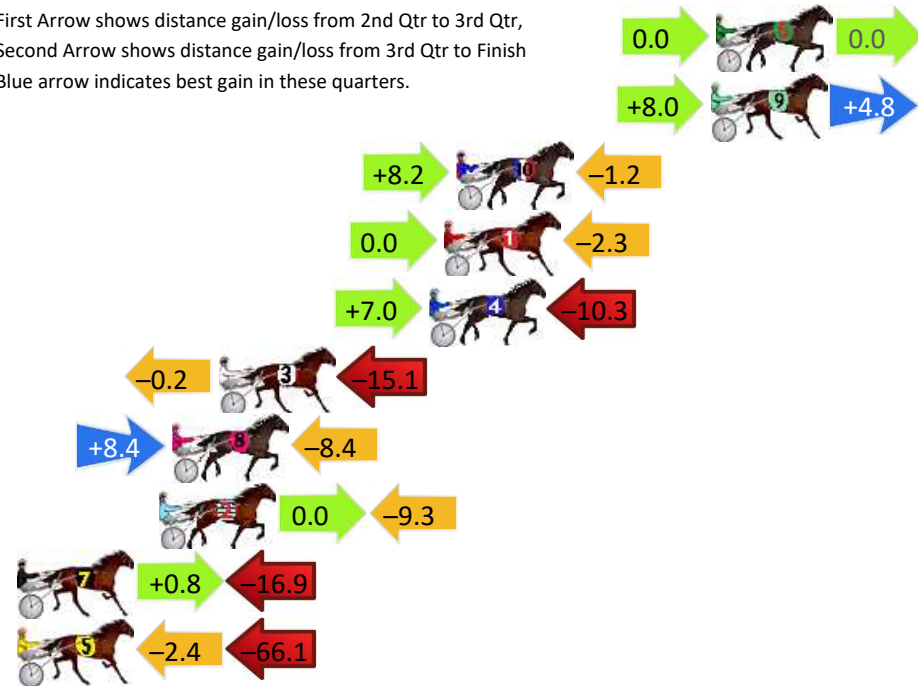

Finish Position and metres gained

First Arrow shows distance gain/loss from 2nd Qtr to 3rd Qtr, Second Arrow shows distance gain/loss from 3rd Qtr to Finish
Blue arrow indicates best gain in these quarters.

Menangle Race 2 Distance 2300m

Tuesday, 16 July 2024

Gross Time: 2:51.00 MileRate: 1:59.70 LeadTime: 51.90s First Qtr: 30.90s Second Qtr: 30.70s Third Qtr: 29.30s Fourth Qtr: 28.20s

DATA TABLE: 800 / 400 Posi's are position from leader and (how wide the horse was at that position)

No	Horse	Plc	Mar	800 Posi	400 Posi	Time	3rd Qtr	4th Qt
6	SUPER SERVICE	1	0.0m	0.0m (0)	0.0m (0)	2:51.00	29.30s	28.20s
9	SPEEDY LOVER	2	0.2m	13.0m (1)	5.0m (2)	2:51.01	28.72s	27.86s
10	LEAF STRIDE	3	10.4m	17.4m (1)	9.2m (2)	2:51.77	28.72s	28.28s
1	VIKSUN	4	10.9m	8.6m (0)	8.6m (0)	2:51.81	29.30s	28.36s
4	SATIN STRIDE	5	11.5m	8.2m (1)	1.2m (1)	2:51.85	28.81s	28.92s
3	DOWN UNDER EARL	6	19.9m	4.6m (0)	4.8m (0)	2:52.47	29.33s	29.26s
8	ALDEBARAN JENSEN	7	21.8m	21.8m (1)	13.4m (2)	2:52.62	28.71s	28.79s
2	TIGER TEE	8	22.3m	13.0m (0)	13.0m (0)	2:52.65	29.31s	28.85s
7	PATRIOT STRIDE	9	34.3m	18.2m (0)	17.4m (0)	2:53.54	29.27s	29.38s
5	FLASH KYVALLEY	10	91.9m	23.4m (0)	25.8m (0)	2:57.81	29.56s	32.83s