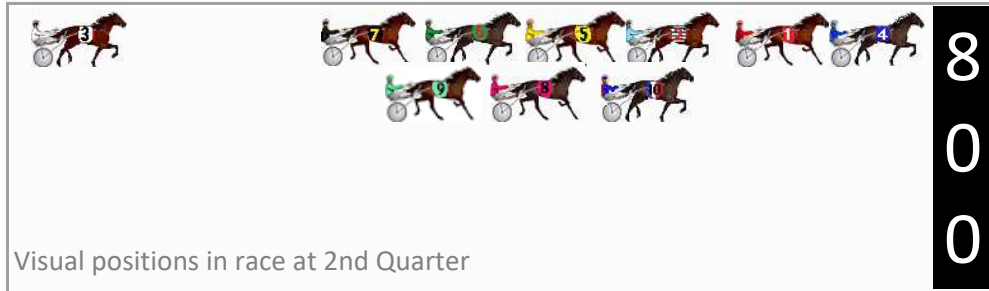

Finish Position and metres gained

First Arrow shows distance gain/loss from 2nd Qtr to 3rd Qtr, Second Arrow shows distance gain/loss from 3rd Qtr to Finish
Blue arrow indicates best gain in these quarters.

800

Visual positions in race at 2nd Quarter

400

Visual positions in race at 3rd Quarter

Menangle Race 3 Distance 1609m

Tuesday, 16 July 2024

Gross Time: 1:55.10 MileRate: 1:55.10 LeadTime: 0.00s First Qtr: 28.20s Second Qtr: 30.80s Third Qtr: 28.30s Fourth Qtr: 27.80s

DATA TABLE: 800 / 400 Posi's are position from leader and (how wide the horse was at that position)

No	Horse	Plc	Mar	800 Posi	400 Posi	Time	3rd Qtr	4th Qt
4	SPECIALIZE LOU	1	0.0m	0.0m (0)	0.0m (0)	1:55.10	28.30s	27.80s
10	ALWAYS A SAM	2	2.9m	9.2m (1)	7.2m (1)	1:55.31	28.16s	27.50s
8	IDEAL HEAVEN	3	7.9m	13.6m (1)	11.8m (1)	1:55.68	28.17s	27.53s
2	WHAT FOR	4	9.8m	8.2m (0)	11.6m (0)	1:55.82	28.54s	27.68s
5	DREAM TO DANCE	5	11.9m	12.2m (0)	16.2m (0)	1:55.97	28.58s	27.50s
1	BELLRIVERGIRL	6	16.0m	3.8m (0)	7.4m (0)	1:56.27	28.56s	28.39s
6	NANNA HELEN	7	20.6m	16.2m (0)	21.6m (0)	1:56.61	28.68s	27.73s
9	ARTISTIC ANNA	8	23.8m	17.8m (1)	16.6m (1)	1:56.84	28.22s	28.30s
7	ANNAS WISH	9	25.5m	20.4m (0)	21.8m (1)	1:56.96	28.40s	28.06s
3	KILLARA KAMIKAZE	10	170.4m	120.0m (0)	145.0m (0)	2:07.56	30.06s	29.56s