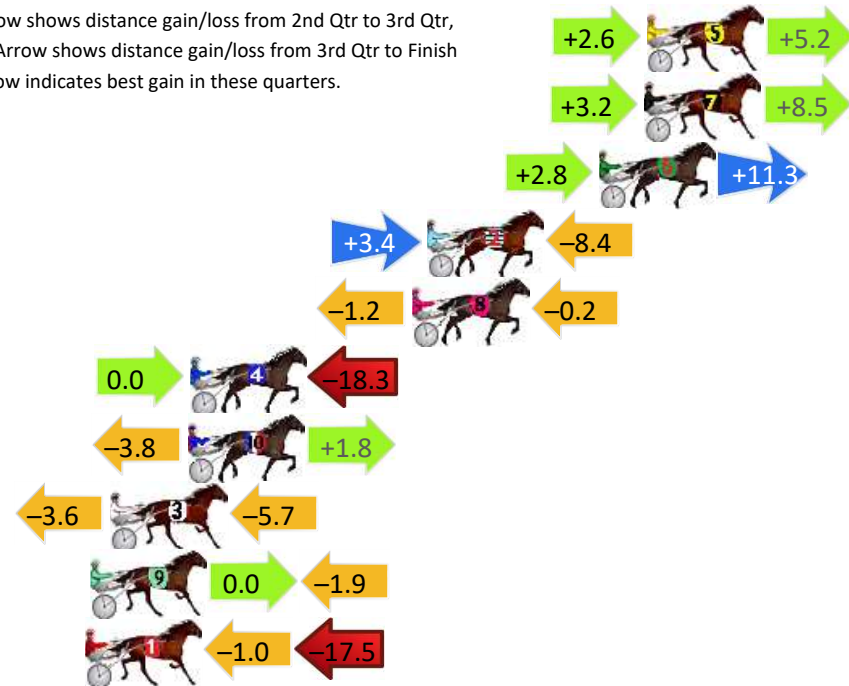

DATA TABLE: 800 / 400 Posi's are position from leader and (how wide the horse was at that position)

No	Horse	Plc	Mar	800 Posi	400 Posi	Time	3rd Qtr	4th Qt
4	SPECIALIZE LOU	1	0.0m	0.0m (0)	0.0m (0)	1:55.10	28.30s	27.80s
10	ALWAYS A SAM	2	2.9m	9.2m (1)	7.2m (1)	1:55.31	28.16s	27.50s
8	IDEAL HEAVEN	3	7.9m	13.6m (1)	11.8m (1)	1:55.68	28.17s	27.53s
2	WHAT FOR	4	9.8m	8.2m (0)	11.6m (0)	1:55.82	28.54s	27.68s
5	DREAM TO DANCE	5	11.9m	12.2m (0)	16.2m (0)	1:55.97	28.58s	27.50s
1	BELLRIVERGIRL	6	16.0m	3.8m (0)	7.4m (0)	1:56.27	28.56s	28.39s
6	NANNA HELEN	7	20.6m	16.2m (0)	21.6m (0)	1:56.61	28.68s	27.73s
9	ARTISTIC ANNA	8	23.8m	17.8m (1)	16.6m (1)	1:56.84	28.22s	28.30s
7	ANNAS WISH	9	25.5m	20.4m (0)	21.8m (1)	1:56.96	28.40s	28.06s
3	KILLARA KAMIKAZE	10	170.4m	120.0m (0)	145.0m (0)	2:07.56	30.06s	29.56s

Finish Position and metres gained

First Arrow shows distance gain/loss from 2nd Qtr to 3rd Qtr, Second Arrow shows distance gain/loss from 3rd Qtr to Finish
Blue arrow indicates best gain in these quarters.

Menangle Race 4 Distance 1609m

Tuesday, 16 July 2024

Gross Time: 1:55.10 MileRate: 1:55.10 LeadTime: 0.00s First Qtr: 26.30s Second Qtr: 30.50s Third Qtr: 29.60s Fourth Qtr: 28.70s

DATA TABLE: 800 / 400 Posi's are position from leader and (how wide the horse was at that position)