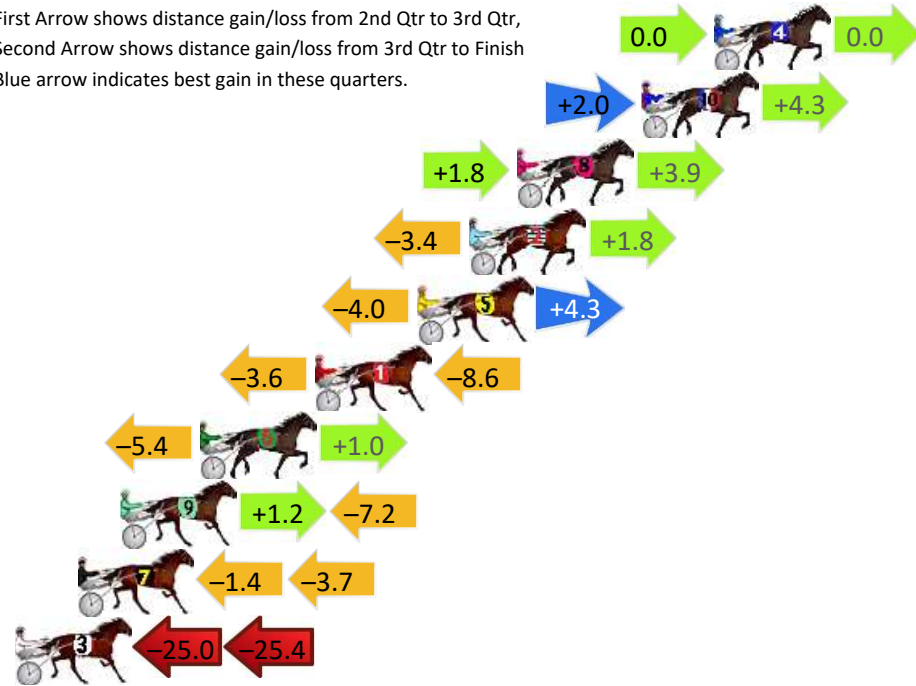

Finish Position and metres gained

First Arrow shows distance gain/loss from 2nd Qtr to 3rd Qtr, Second Arrow shows distance gain/loss from 3rd Qtr to Finish
Blue arrow indicates best gain in these quarters.

800

Visual positions in race at 2nd Quarter

400

Visual positions in race at 3rd Quarter

Menangle Race 3 Distance 1609m

Tuesday, 16 July 2024

Gross Time: 1:55.10 MileRate: 1:55.10 LeadTime: 0.00s First Qtr: 28.20s Second Qtr: 30.80s Third Qtr: 28.30s Fourth Qtr: 27.80s

DATA TABLE: 800 / 400 Posi's are position from leader and (how wide the horse was at that position)

No	Horse	Plc	Mar	800 Posi	400 Posi	Time	3rd Qtr	4th Qt
4	SPECIALIZE LOU	1	0.0m	0.0m (0)	0.0m (0)	1:55.10	28.30s	27.80s
10	ALWAYS A SAM	2	2.9m	9.2m (1)	7.2m (1)	1:55.31	28.16s	27.50s
8	IDEAL HEAVEN	3	7.9m	13.6m (1)	11.8m (1)	1:55.68	28.17s	27.53s
2	WHAT FOR	4	9.8m	8.2m (0)	11.6m (0)	1:55.82	28.54s	27.68s
5	DREAM TO DANCE	5	11.9m	12.2m (0)	16.2m (0)	1:55.97	28.58s	27.50s
1	BELLRIVERGIRL	6	16.0m	3.8m (0)	7.4m (0)	1:56.27	28.56s	28.39s
6	NANNA HELEN	7	20.6m	16.2m (0)	21.6m (0)	1:56.61	28.68s	27.73s
9	ARTISTIC ANNA	8	23.8m	17.8m (1)	16.6m (1)	1:56.84	28.22s	28.30s
7	ANNAS WISH	9	25.5m	20.4m (0)	21.8m (1)	1:56.96	28.40s	28.06s
3	KILLARA KAMIKAZE	10	170.4m	120.0m (0)	145.0m (0)	2:07.56	30.06s	29.56s