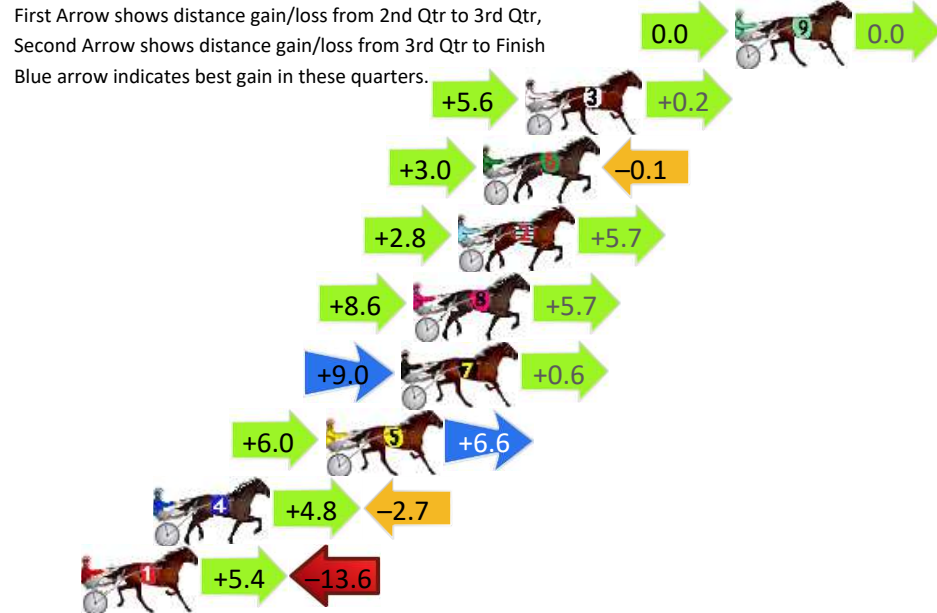

Menangle Race 7 Distance 1609m

Tuesday, 16 July 2024

Gross Time: 1:53.80 MileRate: 1:53.80 LeadTime: 0.00s First Qtr: 28.30s Second Qtr: 28.90s Third Qtr: 28.40s Fourth Qtr: 28.20s

DATA TABLE: 800 / 400 Posi's are position from leader and (how wide the horse was at that position)

NoHorse	Plc	Mar	800 Posi	400 Posi	Time	3rd Qtr	4th Qt
9 OUR ULTIMATE EBONY	1	0.0m	0.0m (0)	0.0m (0)	1:53.80	28.40s	28.20s
3 TISBURY ROCKS	2	8.4m	14.2m (0)	8.6m (0)	1:54.42	28.01s	28.19s
6 GET UP BETTY	3	10.1m	13.0m (1)	10.0m (1)	1:54.55	28.19s	28.21s
2 MINI MINE YET	4	11.1m	19.6m (0)	16.8m (0)	1:54.62	28.20s	27.80s
8 WEAREALLALONE	5	12.9m	27.2m (1)	18.6m (1)	1:54.76	27.79s	27.80s
7 SKYE MARY MAC	6	13.4m	23.0m (1)	14.0m (1)	1:54.79	27.77s	28.16s
5 PLAYFUL MISS	7	16.4m	29.0m (0)	23.0m (1)	1:55.02	27.98s	27.74s
4 KATLAS DREAM	8	23.3m	25.4m (0)	20.6m (0)	1:55.53	28.06s	28.39s
1 OUR REDEMPTION	9	26.2m	18.0m (1)	12.6m (0)	1:55.74	28.02s	29.15s

Finish Position and metres gained

800

Visual positions in race at 2nd Quarter