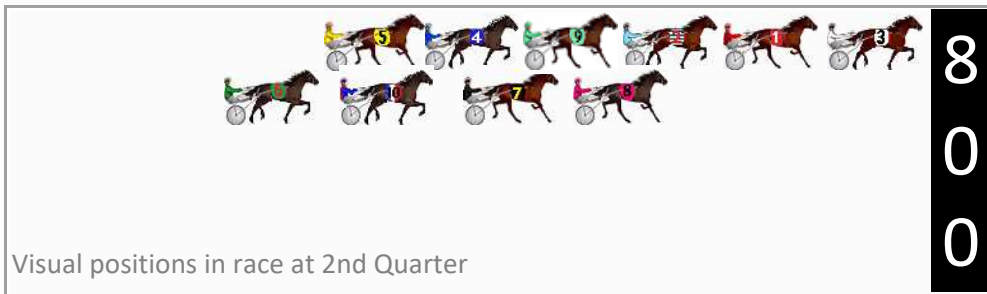

Menangle Race 1 Distance 2300m

Tuesday, 16 July 2024

Gross Time: 2:52.60 MileRate: 2:00.80 LeadTime: 52.70s First Qtr: 31.60s Second Qtr: 30.80s Third Qtr: 29.10s Fourth Qtr: 28.40s

DATA TABLE: 800 / 400 Posi's are position from leader and (how wide the horse was at that position)

Finish Position and metres gained

First Arrow shows distance gain/loss from 2nd Qtr to 3rd Qtr, Second Arrow shows distance gain/loss from 3rd Qtr to Finish
Blue arrow indicates best gain in these quarters.