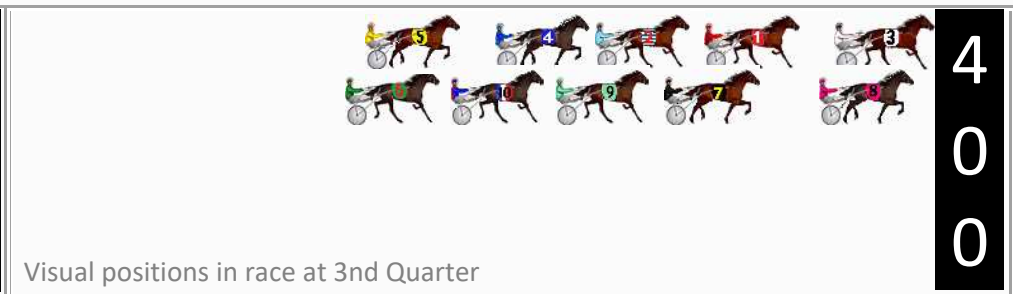

Finish Position and metres gained

First Arrow shows distance gain/loss from 2nd Qtr to 3rd Qtr, Second Arrow shows distance gain/loss from 3rd Qtr to Finish
Blue arrow indicates best gain in these quarters.