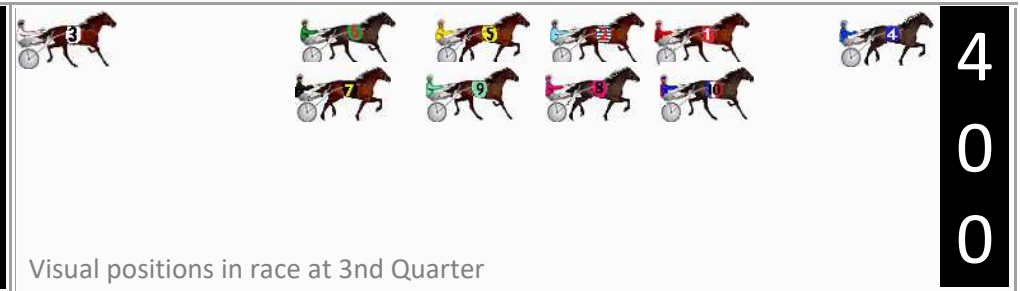

Finish Position and metres gained

First Arrow shows distance gain/loss from 2nd Qtr to 3rd Qtr, Second Arrow shows distance gain/loss from 3rd Qtr to Finish
Blue arrow indicates best gain in these quarters.

800

Visual positions in race at 2nd Quarter

400

Visual positions in race at 3rd Quarter

Menangle Race 3 Distance 1609m

Tuesday, 16 July 2024

Gross Time: 1:55.10 MileRate: 1:55.10 LeadTime: 0.00s First Qtr: 28.20s Second Qtr: 30.80s Third Qtr: 28.30s Fourth Qtr: 27.80s

DATA TABLE: 800 / 400 Posi's are position from leader and (how wide the horse was at that position)

No	Horse	Plc	Mar	800 Posi	400 Posi	Time	3rd Qtr	4th Qt
4	SPECIALIZE LOU	1	0.0m	0.0m (0)	0.0m (0)	1:55.10	28.30s	27.80s
10	ALWAYS A SAM	2	2.9m	9.2m (1)	7.2m (1)	1:55.31	28.16s	27.50s
8	IDEAL HEAVEN	3	7.9m	13.6m (1)	11.8m (1)	1:55.68	28.17s	27.53s
2	WHAT FOR	4	9.8m	8.2m (0)	11.6m (0)	1:55.82	28.54s	27.68s
5	DREAM TO DANCE	5	11.9m	12.2m (0)	16.2m (0)	1:55.97	28.58s	27.50s
1	BELLRIVERGIRL	6	16.0m	3.8m (0)	7.4m (0)	1:56.27	28.56s	28.39s
6	NANNA HELEN	7	20.6m	16.2m (0)	21.6m (0)	1:56.61	28.68s	27.73s
9	ARTISTIC ANNA	8	23.8m	17.8m (1)	16.6m (1)	1:56.84	28.22s	28.30s
7	ANNAS WISH	9	25.5m	20.4m (0)	21.8m (1)	1:56.96	28.40s	28.06s
3	KILLARA KAMIKAZE	10	170.4m	120.0m (0)	145.0m (0)	2:07.56	30.06s	29.56s