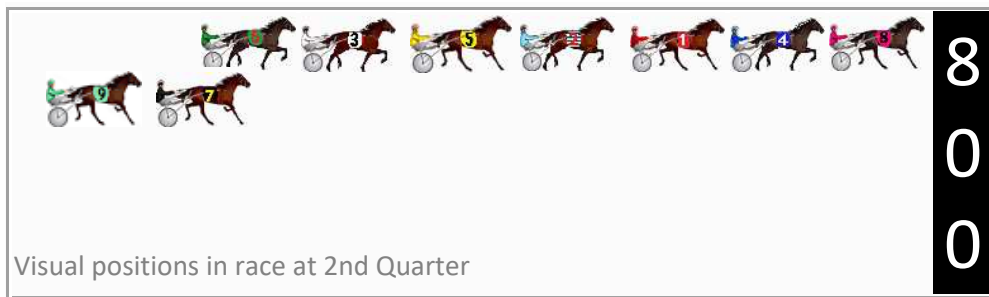

Menangle Race 6 Distance 1609m

Tuesday, 16 July 2024

Gross Time: 1:53.30 MileRate: 1:53.30 LeadTime: 0.00s First Qtr: 28.00s Second Qtr: 29.60s Third Qtr: 28.00s Fourth Qtr: 27.70s

DATA TABLE: 800 / 400 Posi's are position from leader and (how wide the horse was at that position)

No	Horse	Plc	Mar	800 Posi	400 Posi	Time	3rd Qtr	4th Qt
8	WAMBOYNEINAMERICA	1	0.0m	0.0m (0)	0.0m (0)	1:53.30	28.00s	27.70s
4	LARRIKIN LENNY	2	1.4m	4.0m (0)	4.0m (0)	1:53.40	28.00s	27.52s
2	SAPPHIRESNDIAMONDS	3	9.4m	12.4m (0)	14.4m (0)	1:53.98	28.14s	27.36s
6	EXPLOSIVE BRONSKI	4	16.4m	25.2m (0)	24.0m (0)	1:54.49	27.91s	27.18s
5	SQUADRON	5	17.0m	16.8m (0)	18.8m (0)	1:54.54	28.14s	27.58s
1	ALLNIGHT DANCER	6	17.8m	8.0m (0)	10.2m (0)	1:54.60	28.16s	28.22s
3	HELLOFALASS	7	24.4m	21.2m (0)	23.0m (1)	1:55.08	28.13s	27.80s
7	HALLOWEEN	8	28.6m	27.0m (1)	27.4m (1)	1:55.38	28.03s	27.78s
9	GUNFORHIRE	9	37.9m	31.4m (1)	30.6m (0)	1:56.06	27.95s	28.20s

Finish Position and metres gained

First Arrow shows distance gain/loss from 2nd Qtr to 3rd Qtr, Second Arrow shows distance gain/loss from 3rd Qtr to Finish
Blue arrow indicates best gain in these quarters.