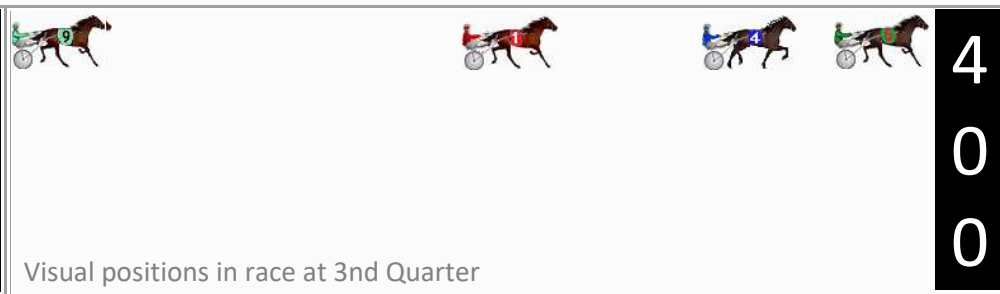

No	Horse	Plc	Mar	800 Posi	400 Posi	Time	3rd Qtr	4th Qt
6	KEEPER OF THE PLAINS	1	0.0m	0.0m (0)	0.0m (0)	2:10.00	29.80s	30.90s
1	FROSTY GIRL	2	8.1m	13.5m (0)	14.9m (0)	2:10.65	29.92s	30.43s
4	PHOEBE MAJESTIC	3	11.5m	4.3m (0)	5.3m (0)	2:10.93	29.88s	31.43s
8	YOUNG SON	4	60.5m	34.0m (0)	33.4m (0)	2:14.89	29.80s	33.27s
5	TROT TO CHEVRON	5	78.5m	28.1m (0)	41.9m (0)	2:16.34	30.88s	34.08s
3	ELLOWEN	6	100.9m	57.0m (0)	66.5m (0)	2:18.15	30.60s	34.03s
7	ONAWINGANDAPRAYER	7	178.1m	101.5m (0)	118.2m (0)	2:24.39	31.20s	36.37s
9	LOVE WHO	8	227.1m	128.5m (0)	151.4m (0)	2:28.35	31.70s	37.83s
2	UNIVERSAL PEGASUS	9	234.8m	133.9m (0)	155.3m (0)	2:28.98	31.60s	38.16s

Finish Position and metres gained

First Arrow shows distance gain/loss from 2nd Qtr to 3rd Qtr, Second Arrow shows distance gain/loss from 3rd Qtr to Finish. Blue arrow indicates best gain in these quarters.