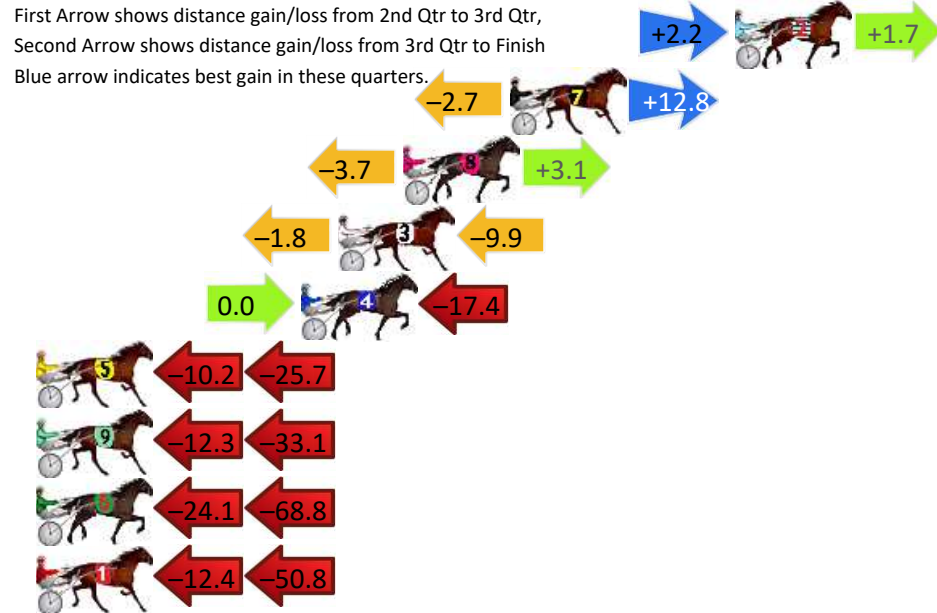

Bankstown Race 6 Distance 1740m

Monday, 15 July 2024

Gross Time: 2:08.00 MileRate: 1:58.40 LeadTime: 9.10s First Qtr: 28.50s Second Qtr: 30.90s Third Qtr: 29.10s Fourth Qtr: 30.40s

DATA TABLE: 800 / 400 Posi's are position from leader and (how wide the horse was at that position)

No	Horse	Plc	Mar	800 Posi	400 Posi	Time	3rd Qtr	4th Qt
2	BOLERO	1	0.0m	3.9m (1)	1.7m (1)	2:08.00	28.95s	30.27s
7	DASHING CHEDDAR	2	9.0m	19.1m (0)	21.8m (2)	2:08.72	29.33s	29.50s
8	FIFTYSHADES CRESCO	3	13.3m	12.7m (1)	16.4m (2)	2:09.06	29.39s	30.25s
3	JIMMY STEEL	4	15.9m	4.2m (0)	6.0m (0)	2:09.27	29.24s	31.23s
4	WEENEEDDREAMS	5	17.4m	0.0m (0)	0.0m (0)	2:09.38	29.10s	31.78s
5	JAZZMIN	6	44.2m	8.3m (1)	18.5m (1)	2:11.52	29.87s	32.55s
9	KISSED BY A ROSE	7	53.7m	8.3m (0)	20.6m (0)	2:12.27	30.02s	33.15s
6	IDEAL COPY	8	106.7m	13.8m (0)	37.9m (0)	2:16.49	30.90s	36.09s
1	PLAY SOUTHERNLAND	9	152.2m	89.0m (0)	101.4m (0)	2:20.11	30.16s	35.01s

Finish Position and metres gained