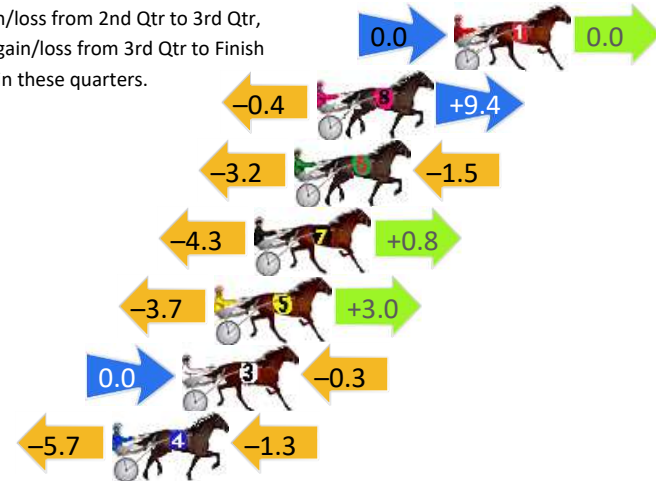

DATA TABLE: 800 / 400 Posi's are position from leader and (how wide the horse was at that position)

No	Horse	Plc	Mar	800 Posi	400 Posi	Time	3rd Qtr	4th Qt
1	ALL STAR MAGICIAN	1	0.0m	0.0m (0)	0.0m (0)	2:08.60	29.50s	30.00s
4	ROGERVALERIO LOMBO	2	0.5m	4.4m (0)	4.3m (0)	2:08.64	29.50s	29.72s
5	LOCHART SHARD	3	11.6m	13.4m (0)	13.5m (0)	2:09.51	29.52s	29.91s
6	RUM DELIGHT	4	15.6m	9.8m (1)	20.1m (1)	2:09.83	30.27s	29.74s
2	MONEY HONEY	5	26.0m	6.0m (1)	12.0m (1)	2:10.64	29.95s	31.16s
7	POLKA DOT DANCE	6	33.1m	13.9m (1)	21.3m (2)	2:11.20	30.05s	31.03s
8	NOTMUCHUPTOP	7	85.9m	9.3m (0)	23.3m (0)	2:15.35	30.54s	35.03s

Finish Position and metres gained

First Arrow shows distance gain/loss from 2nd Qtr to 3rd Qtr, Second Arrow shows distance gain/loss from 3rd Qtr to Finish
Blue arrow indicates best gain in these quarters.

Visual positions in race at 2nd Quarter

Visual positions in race at 3rd Quarter

Bankstown Race 4 Distance 1740m

Monday, 15 July 2024

Gross Time: 2:08.80 MileRate: 1:59.10 LeadTime: 9.10s First Qtr: 29.40s Second Qtr: 31.40s Third Qtr: 28.90s Fourth Qtr: 30.00s