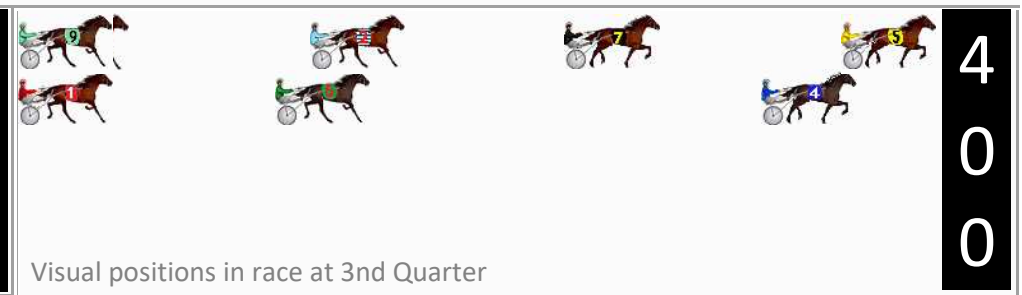

Bankstown Race 7 Distance 1740m

Monday, 15 July 2024

Gross Time: 2:08.30 MileRate: 1:58.70 LeadTime: 9.00s First Qtr: 28.00s Second Qtr: 30.10s Third Qtr: 29.70s Fourth Qtr: 31.50s

DATA TABLE: 800 / 400 Posi's are position from leader and (how wide the horse was at that position)

No	Horse	Plc	Mar	800 Posi	400 Posi	Time	3rd Qtr	4th Qt
5	KEEPERS IDEAL	1	0.0m	0.0m (0)	0.0m (0)	2:08.30	29.70s	31.50s
7	MISTER BRILLANTE	2	0.5m	19.5m (0)	11.1m (0)	2:08.34	29.10s	30.70s
4	TAKE A HIKE	3	1.3m	4.3m (1)	3.2m (1)	2:08.41	29.63s	31.36s
6	ROCKETON	4	17.2m	23.8m (0)	22.7m (1)	2:09.72	29.67s	31.19s
2	ELEGANTDANCER	5	34.7m	13.6m (1)	21.3m (0)	2:11.16	30.32s	32.74s
9	HAWKE EYE	6	38.5m	39.0m (0)	44.7m (0)	2:11.47	30.22s	31.27s
1	INTHEBLINKOFANEYE	7	66.1m	14.6m (0)	35.8m (1)	2:13.74	31.35s	34.21s
8	SWEET CHAPPY LOU	8	110.5m	30.3m (2)	72.6m (0)	2:17.40	32.98s	35.08s
3	KILLARA DRAGON	9	523.3m	4.6m (0)	32.6m (0)	2:51.37	31.84s	72.09s

Finish Position and metres gained

First Arrow shows distance gain/loss from 2nd Qtr to 3rd Qtr, Second Arrow shows distance gain/loss from 3rd Qtr to Finish
Blue arrow indicates best gain in these quarters.