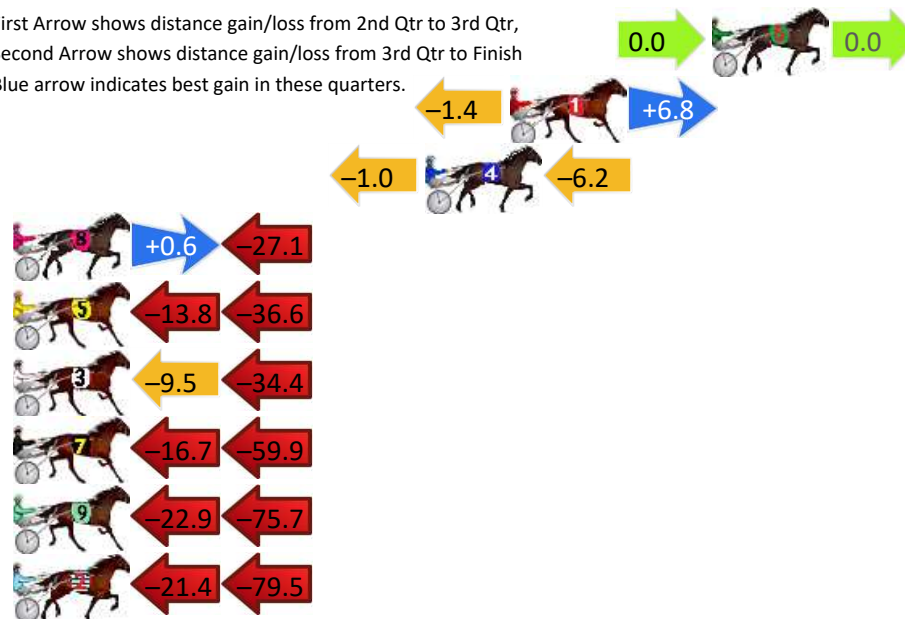

Bankstown Race 1 Distance 1740m

Monday, 15 July 2024

Gross Time: 2:10.00 MileRate: 2:00.30 LeadTime: 9.20s First Qtr: 29.50s Second Qtr: 30.60s Third Qtr: 29.80s Fourth Qtr: 30.90s

DATA TABLE: 800 / 400 Posi's are position from leader and (how wide the horse was at that position)

No	Horse	Plc	Mar	800 Posi	400 Posi	Time	3rd Qtr	4th Qt
6	KEEPER OF THE PLAINS	1	0.0m	0.0m (0)	0.0m (0)	2:10.00	29.80s	30.90s
1	FROSTY GIRL	2	8.1m	13.5m (0)	14.9m (0)	2:10.65	29.92s	30.43s
4	PHOEBE MAJESTIC	3	11.5m	4.3m (0)	5.3m (0)	2:10.93	29.88s	31.43s
8	YOUNG SON	4	60.5m	34.0m (0)	33.4m (0)	2:14.89	29.80s	33.27s
5	TROT TO CHEVRON	5	78.5m	28.1m (0)	41.9m (0)	2:16.34	30.88s	34.08s
3	ELLOWEN	6	100.9m	57.0m (0)	66.5m (0)	2:18.15	30.60s	34.03s
7	ONAWINGANDAPRAYER	7	178.1m	101.5m (0)	118.2m (0)	2:24.39	31.20s	36.37s
9	LOVE WHO	8	227.1m	128.5m (0)	151.4m (0)	2:28.35	31.70s	37.83s
2	UNIVERSAL PEGASUS	9	234.8m	133.9m (0)	155.3m (0)	2:28.98	31.60s	38.16s

Finish Position and metres gained

First Arrow shows distance gain/loss from 2nd Qtr to 3rd Qtr, Second Arrow shows distance gain/loss from 3rd Qtr to Finish. Blue arrow indicates best gain in these quarters.