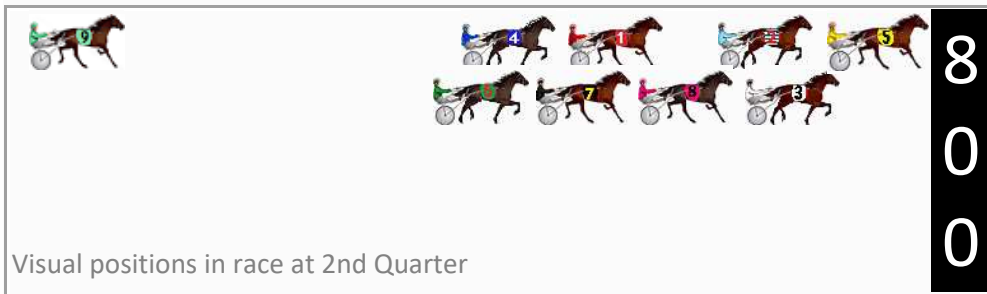

Bankstown Race 2 Distance 1740m

Monday, 15 July 2024

Gross Time: 2:09.40 MileRate: 1:59.70 LeadTime: 9.20s First Qtr: 30.80s Second Qtr: 30.50s Third Qtr: 29.50s Fourth Qtr: 29.40s

DATA TABLE: 800 / 400 Posi's are position from leader and (how wide the horse was at that position)

NoHorse	Plc	Mar	800 Posi	400 Posi	Time	3rd Qtr	4th Qt
5 STELLAS DELIGHT	1	0.0m	0.0m (0)	0.0m (0)	2:09.40	29.50s	29.40s
8 WHY NOT SURF	2	10.2m	7.6m (1)	5.1m (2)	2:10.19	29.31s	29.81s
3 OURSURFINSAFARI	3	10.4m	3.3m (1)	3.9m (1)	2:10.20	29.55s	29.92s
7 CLASSIC GRANGE	4	12.9m	11.7m (1)	10.0m (2)	2:10.39	29.37s	29.66s
2 OUR BUSHWACKER	5	13.0m	4.4m (0)	5.5m (0)	2:10.40	29.58s	30.00s
1 DON KEE	6	17.1m	10.4m (0)	12.0m (0)	2:10.72	29.62s	29.84s
6 BLACK ART	7	22.1m	15.8m (1)	15.9m (1)	2:11.10	29.51s	29.94s
4 MY FRIEND MOLLY	8	23.0m	14.7m (0)	16.4m (0)	2:11.17	29.62s	29.97s
9 LOLLIPOP	9	250.7m	142.9m (0)	166.6m (0)	2:28.73	31.22s	36.53s

Finish Position and metres gained