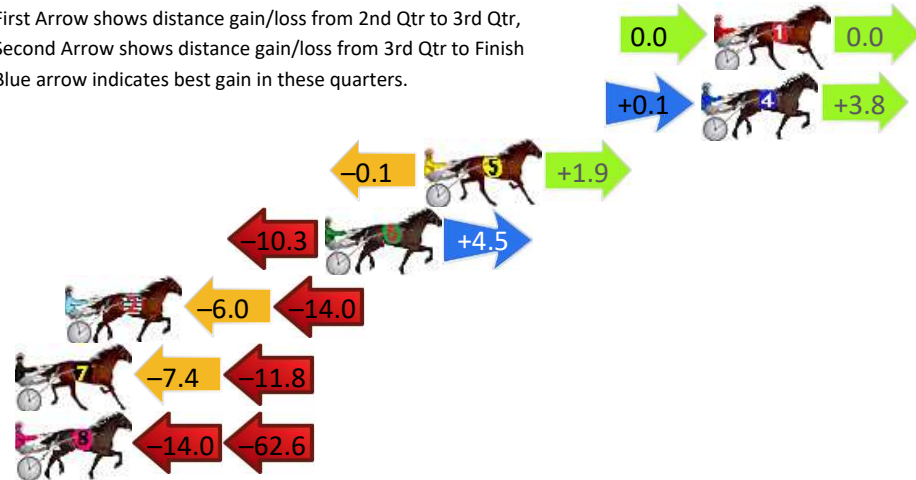

Finish Position and metres gained

Bankstown Race 3 Distance 1740m

Monday, 15 July 2024

Gross Time: 2:08.60 MileRate: 1:58.90 LeadTime: 9.10s First Qtr: 29.70s Second Qtr: 30.30s Third Qtr: 29.50s Fourth Qtr: 30.00s

DATA TABLE: 800 / 400 Posi's are position from leader and (how wide the horse was at that position)

No	Horse	Plc	Mar	800 Posi	400 Posi	Time	3rd Qtr	4th Qt
1	ALL STAR MAGICIAN	1	0.0m	0.0m (0)	0.0m (0)	2:08.60	29.50s	30.00s
4	ROGERVALERIO LOMBO	2	0.5m	4.4m (0)	4.3m (0)	2:08.64	29.50s	29.72s
5	LOCHART SHARD	3	11.6m	13.4m (0)	13.5m (0)	2:09.51	29.52s	29.91s
6	RUM DELIGHT	4	15.6m	9.8m (1)	20.1m (1)	2:09.83	30.27s	29.74s
2	MONEY HONEY	5	26.0m	6.0m (1)	12.0m (1)	2:10.64	29.95s	31.16s
7	POLKA DOT DANCE	6	33.1m	13.9m (1)	21.3m (2)	2:11.20	30.05s	31.03s
8	NOTMUCHUPTOP	7	85.9m	9.3m (0)	23.3m (0)	2:15.35	30.54s	35.03s

Finish Position and metres gained

First Arrow shows distance gain/loss from 2nd Qtr to 3rd Qtr, Second Arrow shows distance gain/loss from 3rd Qtr to Finish
Blue arrow indicates best gain in these quarters.