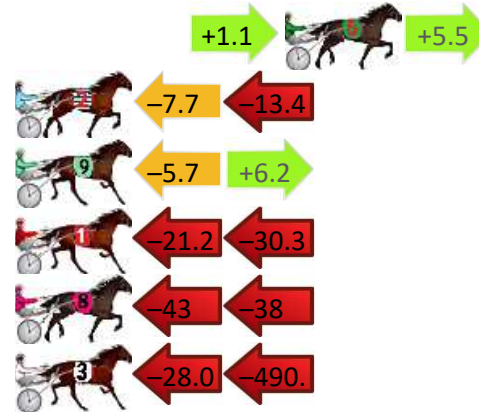

DATA TABLE: 800 / 400 Posi's are position from leader and (how wide the horse was at that position)

No	Horse	Plc	Mar	800 Posi	400 Posi	Time	3rd Qtr	4th Qt
2	BOLERO	1	0.0m	3.9m (1)	1.7m (1)	2:08.00	28.95s	30.27s
7	DASHING CHEDDAR	2	9.0m	19.1m (0)	21.8m (2)	2:08.72	29.33s	29.50s
8	FIFTYSHADES CRESCO	3	13.3m	12.7m (1)	16.4m (2)	2:09.06	29.39s	30.25s
3	JIMMY STEEL	4	15.9m	4.2m (0)	6.0m (0)	2:09.27	29.24s	31.23s
4	WEENEEDDREAMS	5	17.4m	0.0m (0)	0.0m (0)	2:09.38	29.10s	31.78s
5	JAZZMIN	6	44.2m	8.3m (1)	18.5m (1)	2:11.52	29.87s	32.55s
9	KISSED BY A ROSE	7	53.7m	8.3m (0)	20.6m (0)	2:12.27	30.02s	33.15s
6	IDEAL COPY	8	106.7m	13.8m (0)	37.9m (0)	2:16.49	30.90s	36.09s
1	PLAY SOUTHERNLAND	9	152.2m	89.0m (0)	101.4m (0)	2:20.11	30.16s	35.01s

Finish Position and metres gained

Bankstown Race 7 Distance 1740m

Monday, 15 July 2024

Gross Time: 2:08.30 MileRate: 1:58.70 LeadTime: 9.00s First Qtr: 28.00s Second Qtr: 30.10s Third Qtr: 29.70s Fourth Qtr: 31.50s

DATA TABLE: 800 / 400 Posi's are position from leader and (how wide the horse was at that position)

No	Horse	Plc	Mar	800 Posi	400 Posi	Time	3rd Qtr	4th Qt
5	KEEPERS IDEAL	1	0.0m	0.0m (0)	0.0m (0)	2:08.30	29.70s	31.50s
7	MISTER BRILLANTE	2	0.5m	19.5m (0)	11.1m (0)	2:08.34	29.10s	30.70s
4	TAKE A HIKE	3	1.3m	4.3m (1)	3.2m (1)	2:08.41	29.63s	31.36s
6	ROCKETON	4	17.2m	23.8m (0)	22.7m (1)	2:09.72	29.67s	31.19s
2	ELEGANTDANCER	5	34.7m	13.6m (1)	21.3m (0)	2:11.16	30.32s	32.74s
9	HAWKE EYE	6	38.5m	39.0m (0)	44.7m (0)	2:11.47	30.22s	31.27s
1	INTHEBLINKOFANEYE	7	66.1m	14.6m (0)	35.8m (1)	2:13.74	31.35s	34.21s
8	SWEET CHAPPY LOU	8	110.5m	30.3m (2)	72.6m (0)	2:17.40	32.98s	35.08s
3	KILLARA DRAGON	9	523.3m	4.6m (0)	32.6m (0)	2:51.37	31.84s	72.09s

Finish Position and metres gained

First Arrow shows distance gain/loss from 2nd Qtr to 3rd Qtr, Second Arrow shows distance gain/loss from 3rd Qtr to Finish
Blue arrow indicates best gain in these quarters.