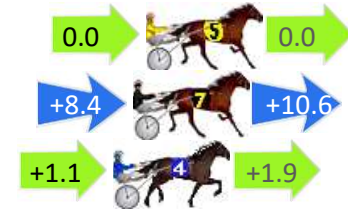

Finish Position and metres gained

First Arrow shows distance gain/loss from 2nd Qtr to 3rd Qtr, Second Arrow shows distance gain/loss from 3rd Qtr to Finish
Blue arrow indicates best gain in these quarters.

DATA TABLE: 800 / 400 Posi's are position from leader and (how wide the horse was at that position)

No	Horse	Plc	Mar	800 Posi	400 Posi	Time	3rd Qtr	4th Qt
2	BOLERO	1	0.0m	3.9m (1)	1.7m (1)	2:08.00	28.95s	30.27s
7	DASHING CHEDDAR	2	9.0m	19.1m (0)	21.8m (2)	2:08.72	29.33s	29.50s
8	FIFTYSHADES CRESCO	3	13.3m	12.7m (1)	16.4m (2)	2:09.06	29.39s	30.25s
3	JIMMY STEEL	4	15.9m	4.2m (0)	6.0m (0)	2:09.27	29.24s	31.23s
4	WEENEEDDREAMS	5	17.4m	0.0m (0)	0.0m (0)	2:09.38	29.10s	31.78s
5	JAZZMIN	6	44.2m	8.3m (1)	18.5m (1)	2:11.52	29.87s	32.55s
9	KISSED BY A ROSE	7	53.7m	8.3m (0)	20.6m (0)	2:12.27	30.02s	33.15s
6	IDEAL COPY	8	106.7m	13.8m (0)	37.9m (0)	2:16.49	30.90s	36.09s
1	PLAY SOUTHERNLAND	9	152.2m	89.0m (0)	101.4m (0)	2:20.11	30.16s	35.01s

DATA TABLE: 800 / 400 Posi's are position from leader and (how wide the horse was at that position)

No	Horse	Plc	Mar	800 Posi	400 Posi	Time	3rd Qtr	4th Qt
5	KEEPERS IDEAL	1	0.0m	0.0m (0)	0.0m (0)	2:08.30	29.70s	31.50s
7	MISTER BRILLANTE	2	0.5m	19.5m (0)	11.1m (0)	2:08.34	29.10s	30.70s
4	TAKE A HIKE	3	1.3m	4.3m (1)	3.2m (1)	2:08.41	29.63s	31.36s
6	ROCKETON	4	17.2m	23.8m (0)	22.7m (1)	2:09.72	29.67s	31.19s
2	ELEGANTDANCER	5	34.7m	13.6m (1)	21.3m (0)	2:11.16	30.32s	32.74s
9	HAWKE EYE	6	38.5m	39.0m (0)	44.7m (0)	2:11.47	30.22s	31.27s
1	INTHEBLINKOFANEYE	7	66.1m	14.6m (0)	35.8m (1)	2:13.74	31.35s	34.21s
8	SWEET CHAPPY LOU	8	110.5m	30.3m (2)	72.6m (0)	2:17.40	32.98s	35.08s
3	KILLARA DRAGON	9	523.3m	4.6m (0)	32.6m (0)	2:51.37	31.84s	72.09s