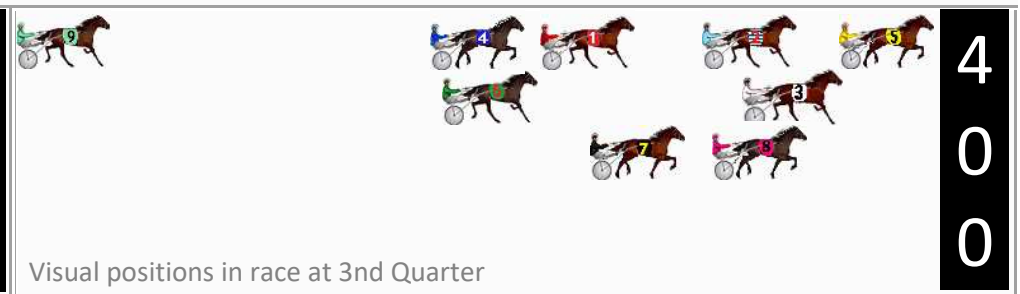

Bankstown Race 2 Distance 1740m

Monday, 15 July 2024

Gross Time: 2:09.40 MileRate: 1:59.70 LeadTime: 9.20s First Qtr: 30.80s Second Qtr: 30.50s Third Qtr: 29.50s Fourth Qtr: 29.40s

DATA TABLE: 800 / 400 Posi's are position from leader and (how wide the horse was at that position)

NoHorse	Plc	Mar	800 Posi	400 Posi	Time	3rd Qtr	4th Qt
5 STELLAS DELIGHT	1	0.0m	0.0m (0)	0.0m (0)	2:09.40	29.50s	29.40s
8 WHY NOT SURF	2	10.2m	7.6m (1)	5.1m (2)	2:10.19	29.31s	29.81s
3 OURSURFINSAFARI	3	10.4m	3.3m (1)	3.9m (1)	2:10.20	29.55s	29.92s
7 CLASSIC GRANGE	4	12.9m	11.7m (1)	10.0m (2)	2:10.39	29.37s	29.66s
2 OUR BUSHWACKER	5	13.0m	4.4m (0)	5.5m (0)	2:10.40	29.58s	30.00s
1 DON KEE	6	17.1m	10.4m (0)	12.0m (0)	2:10.72	29.62s	29.84s
6 BLACK ART	7	22.1m	15.8m (1)	15.9m (1)	2:11.10	29.51s	29.94s
4 MY FRIEND MOLLY	8	23.0m	14.7m (0)	16.4m (0)	2:11.17	29.62s	29.97s
9 LOLLIPOP	9	250.7m	142.9m (0)	166.6m (0)	2:28.73	31.22s	36.53s

Finish Position and metres gained