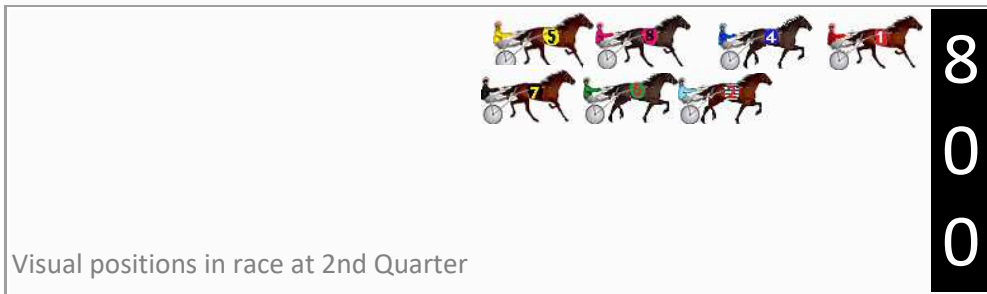

DATA TABLE: 800 / 400 Posi's are position from leader and (how wide the horse was at that position)

No	Horse	Plc	Mar	800 Posi	400 Posi	Time	3rd Qtr	4th Qt
1	ALL STAR MAGICIAN	1	0.0m	0.0m (0)	0.0m (0)	2:08.60	29.50s	30.00s
4	ROGERVALERIO LOMBO	2	0.5m	4.4m (0)	4.3m (0)	2:08.64	29.50s	29.72s
5	LOCHART SHARD	3	11.6m	13.4m (0)	13.5m (0)	2:09.51	29.52s	29.91s
6	RUM DELIGHT	4	15.6m	9.8m (1)	20.1m (1)	2:09.83	30.27s	29.74s
2	MONEY HONEY	5	26.0m	6.0m (1)	12.0m (1)	2:10.64	29.95s	31.16s
7	POLKA DOT DANCE	6	33.1m	13.9m (1)	21.3m (2)	2:11.20	30.05s	31.03s
8	NOTMUCHUPTOP	7	85.9m	9.3m (0)	23.3m (0)	2:15.35	30.54s	35.03s

Finish Position and metres gained

First Arrow shows distance gain/loss from 2nd Qtr to 3rd Qtr, Second Arrow shows distance gain/loss from 3rd Qtr to Finish
Blue arrow indicates best gain in these quarters.