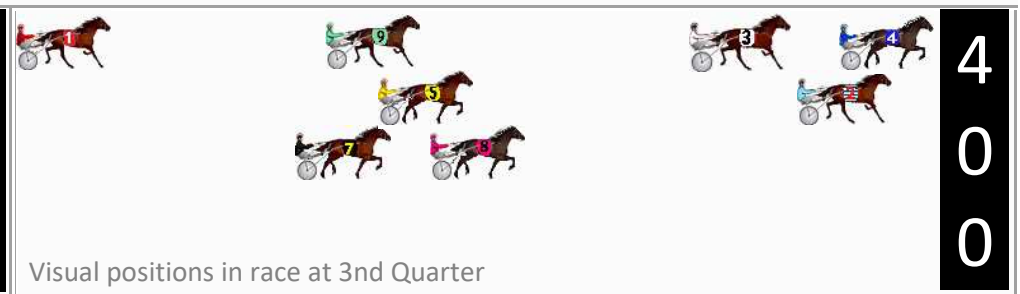

Bankstown Race 6 Distance 1740m

Monday, 15 July 2024

Gross Time: 2:08.00 MileRate: 1:58.40 LeadTime: 9.10s First Qtr: 28.50s Second Qtr: 30.90s Third Qtr: 29.10s Fourth Qtr: 30.40s

DATA TABLE: 800 / 400 Posi's are position from leader and (how wide the horse was at that position)

No	Horse	Plc	Mar	800 Posi	400 Posi	Time	3rd Qtr	4th Qt
2	BOLERO	1	0.0m	3.9m (1)	1.7m (1)	2:08.00	28.95s	30.27s
7	DASHING CHEDDAR	2	9.0m	19.1m (0)	21.8m (2)	2:08.72	29.33s	29.50s
8	FIFTYSHADES CRESCO	3	13.3m	12.7m (1)	16.4m (2)	2:09.06	29.39s	30.25s
3	JIMMY STEEL	4	15.9m	4.2m (0)	6.0m (0)	2:09.27	29.24s	31.23s
4	WEENEEDDREAMS	5	17.4m	0.0m (0)	0.0m (0)	2:09.38	29.10s	31.78s
5	JAZZMIN	6	44.2m	8.3m (1)	18.5m (1)	2:11.52	29.87s	32.55s
9	KISSED BY A ROSE	7	53.7m	8.3m (0)	20.6m (0)	2:12.27	30.02s	33.15s
6	IDEAL COPY	8	106.7m	13.8m (0)	37.9m (0)	2:16.49	30.90s	36.09s
1	PLAY SOUTHERNLAND	9	152.2m	89.0m (0)	101.4m (0)	2:20.11	30.16s	35.01s

Finish Position and metres gained