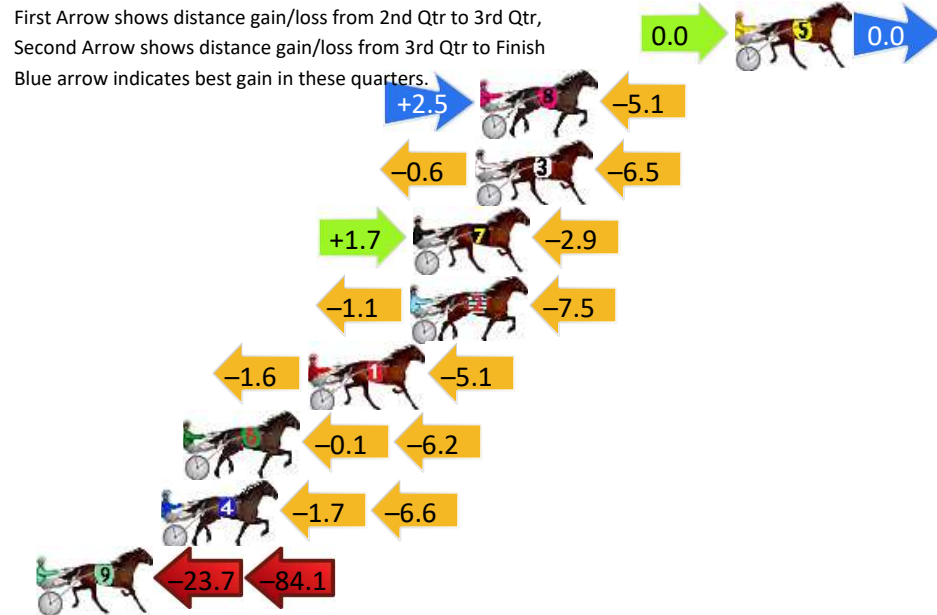

Bankstown Race 2 Distance 1740m

Monday, 15 July 2024

Gross Time: 2:09.40 MileRate: 1:59.70 LeadTime: 9.20s First Qtr: 30.80s Second Qtr: 30.50s Third Qtr: 29.50s Fourth Qtr: 29.40s

DATA TABLE: 800 / 400 Posi's are position from leader and (how wide the horse was at that position)

NoHorse	Plc	Mar	800 Posi	400 Posi	Time	3rd Qtr	4th Qt
5 STELLAS DELIGHT	1	0.0m	0.0m (0)	0.0m (0)	2:09.40	29.50s	29.40s
8 WHY NOT SURF	2	10.2m	7.6m (1)	5.1m (2)	2:10.19	29.31s	29.81s
3 OURSURFINSAFARI	3	10.4m	3.3m (1)	3.9m (1)	2:10.20	29.55s	29.92s
7 CLASSIC GRANGE	4	12.9m	11.7m (1)	10.0m (2)	2:10.39	29.37s	29.66s
2 OUR BUSHWACKER	5	13.0m	4.4m (0)	5.5m (0)	2:10.40	29.58s	30.00s
1 DON KEE	6	17.1m	10.4m (0)	12.0m (0)	2:10.72	29.62s	29.84s
6 BLACK ART	7	22.1m	15.8m (1)	15.9m (1)	2:11.10	29.51s	29.94s
4 MY FRIEND MOLLY	8	23.0m	14.7m (0)	16.4m (0)	2:11.17	29.62s	29.97s
9 LOLLIPOP	9	250.7m	142.9m (0)	166.6m (0)	2:28.73	31.22s	36.53s

Finish Position and metres gained