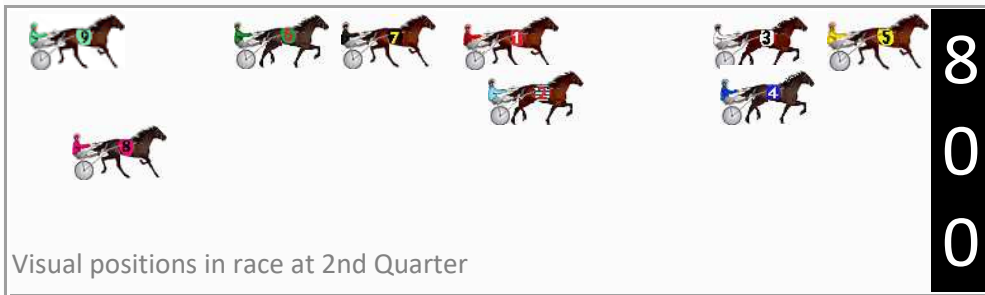

Bankstown Race 7 Distance 1740m

Monday, 15 July 2024

Gross Time: 2:08.30 MileRate: 1:58.70 LeadTime: 9.00s First Qtr: 28.00s Second Qtr: 30.10s Third Qtr: 29.70s Fourth Qtr: 31.50s

DATA TABLE: 800 / 400 Posi's are position from leader and (how wide the horse was at that position)

No	Horse	Plc	Mar	800 Posi	400 Posi	Time	3rd Qtr	4th Qt
5	KEEPERS IDEAL	1	0.0m	0.0m (0)	0.0m (0)	2:08.30	29.70s	31.50s
7	MISTER BRILLANTE	2	0.5m	19.5m (0)	11.1m (0)	2:08.34	29.10s	30.70s
4	TAKE A HIKE	3	1.3m	4.3m (1)	3.2m (1)	2:08.41	29.63s	31.36s
6	ROCKETON	4	17.2m	23.8m (0)	22.7m (1)	2:09.72	29.67s	31.19s
2	ELEGANTDANCER	5	34.7m	13.6m (1)	21.3m (0)	2:11.16	30.32s	32.74s
9	HAWKE EYE	6	38.5m	39.0m (0)	44.7m (0)	2:11.47	30.22s	31.27s
1	INTHEBLINKOFANEYE	7	66.1m	14.6m (0)	35.8m (1)	2:13.74	31.35s	34.21s
8	SWEET CHAPPY LOU	8	110.5m	30.3m (2)	72.6m (0)	2:17.40	32.98s	35.08s
3	KILLARA DRAGON	9	523.3m	4.6m (0)	32.6m (0)	2:51.37	31.84s	72.09s

Finish Position and metres gained

First Arrow shows distance gain/loss from 2nd Qtr to 3rd Qtr, Second Arrow shows distance gain/loss from 3rd Qtr to Finish
Blue arrow indicates best gain in these quarters.