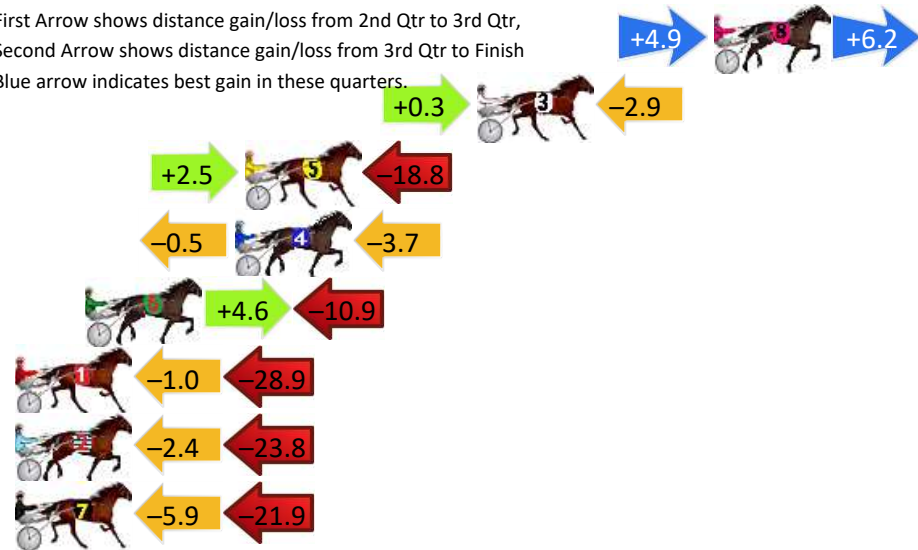

Finish Position and metres gained

First Arrow shows distance gain/loss from 2nd Qtr to 3rd Qtr,
Second Arrow shows distance gain/loss from 3rd Qtr to Finish
Blue arrow indicates best gain in these quarters.

8
0
0

Visual positions in race at 2nd Quarter

4
0
0

Visual positions in race at 3rd Quarter

Bankstown Race 5 Distance 1740m

Monday, 15 July 2024

Gross Time: 2:08.20 MileRate: 1:58.60 LeadTime: 9.20s First Qtr: 30.20s Second Qtr: 30.40s Third Qtr: 29.00s Fourth Qtr: 29.40s

DATA TABLE: 800 / 400 Posi's are position from leader and (how wide the horse was at that position)

NoHorse	Plc	Mar	800 Posi	400 Posi	Time	3rd Qtr	4th Qt
8 RIPSTONE SNORTER	1	0.0m	11.1m (1)	6.2m (2)	2:08.20	28.65s	28.95s
3 CLASSIC ARC	2	9.5m	6.9m (1)	6.6m (1)	2:08.93	28.98s	29.65s
5 TEAM OF STARZZZ	3	18.8m	2.5m (1)	0.0m (1)	2:09.65	28.82s	30.85s
4 DEEBO	4	19.2m	15.0m (1)	15.5m (2)	2:09.68	29.05s	29.75s
6 THE MALDIVES	5	25.2m	18.9m (1)	14.3m (1)	2:10.14	28.68s	30.30s
1 KNOCKAWARWON	6	29.9m	0.0m (0)	1.0m (0)	2:10.50	29.07s	31.63s
2 THE REAL ROCKETMAN	7	31.2m	5.0m (0)	7.4m (0)	2:10.61	29.17s	31.27s
7 SPORTING ROBYN	8	36.7m	8.9m (0)	14.8m (0)	2:11.03	29.43s	31.16s