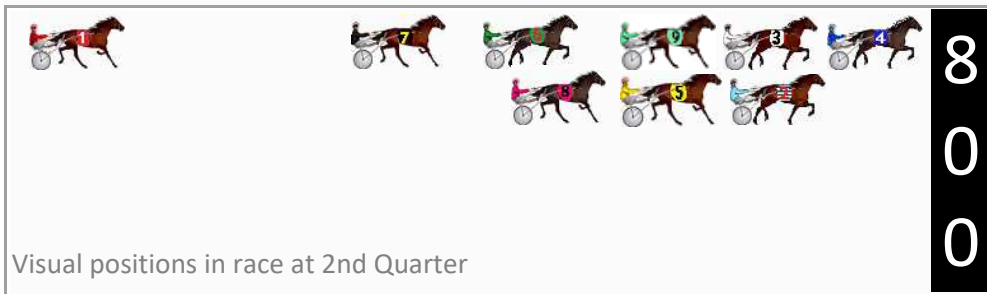

Bankstown Race 6 Distance 1740m

Monday, 15 July 2024

Gross Time: 2:08.00 MileRate: 1:58.40 LeadTime: 9.10s First Qtr: 28.50s Second Qtr: 30.90s Third Qtr: 29.10s Fourth Qtr: 30.40s

DATA TABLE: 800 / 400 Posi's are position from leader and (how wide the horse was at that position)

No	Horse	Plc	Mar	800 Posi	400 Posi	Time	3rd Qtr	4th Qt
2	BOLERO	1	0.0m	3.9m (1)	1.7m (1)	2:08.00	28.95s	30.27s
7	DASHING CHEDDAR	2	9.0m	19.1m (0)	21.8m (2)	2:08.72	29.33s	29.50s
8	FIFTYSHADES CRESCO	3	13.3m	12.7m (1)	16.4m (2)	2:09.06	29.39s	30.25s
3	JIMMY STEEL	4	15.9m	4.2m (0)	6.0m (0)	2:09.27	29.24s	31.23s
4	WEENEEDDREAMS	5	17.4m	0.0m (0)	0.0m (0)	2:09.38	29.10s	31.78s
5	JAZZMIN	6	44.2m	8.3m (1)	18.5m (1)	2:11.52	29.87s	32.55s
9	KISSED BY A ROSE	7	53.7m	8.3m (0)	20.6m (0)	2:12.27	30.02s	33.15s
6	IDEAL COPY	8	106.7m	13.8m (0)	37.9m (0)	2:16.49	30.90s	36.09s
1	PLAY SOUTHERNLAND	9	152.2m	89.0m (0)	101.4m (0)	2:20.11	30.16s	35.01s

Finish Position and metres gained