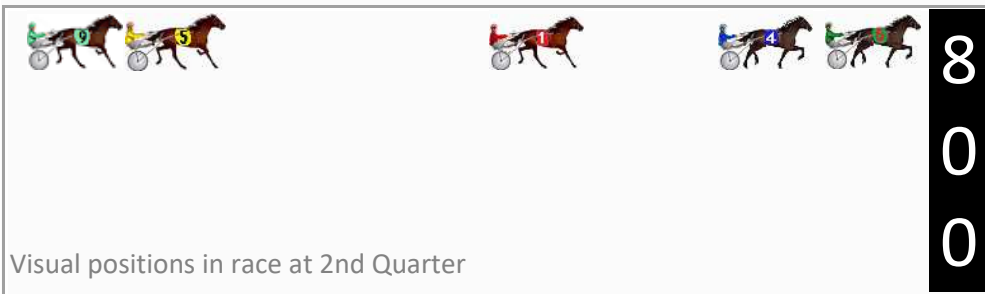

No	Horse	Plc	Mar	800 Posi	400 Posi	Time	3rd Qtr	4th Qt
6	KEEPER OF THE PLAINS	1	0.0m	0.0m (0)	0.0m (0)	2:10.00	29.80s	30.90s
1	FROSTY GIRL	2	8.1m	13.5m (0)	14.9m (0)	2:10.65	29.92s	30.43s
4	PHOEBE MAJESTIC	3	11.5m	4.3m (0)	5.3m (0)	2:10.93	29.88s	31.43s
8	YOUNG SON	4	60.5m	34.0m (0)	33.4m (0)	2:14.89	29.80s	33.27s
5	TROT TO CHEVRON	5	78.5m	28.1m (0)	41.9m (0)	2:16.34	30.88s	34.08s
3	ELLOWEN	6	100.9m	57.0m (0)	66.5m (0)	2:18.15	30.60s	34.03s
7	ONAWINGANDAPRAYER	7	178.1m	101.5m (0)	118.2m (0)	2:24.39	31.20s	36.37s
9	LOVE WHO	8	227.1m	128.5m (0)	151.4m (0)	2:28.35	31.70s	37.83s
2	UNIVERSAL PEGASUS	9	234.8m	133.9m (0)	155.3m (0)	2:28.98	31.60s	38.16s

Finish Position and metres gained

First Arrow shows distance gain/loss from 2nd Qtr to 3rd Qtr, Second Arrow shows distance gain/loss from 3rd Qtr to Finish. Blue arrow indicates best gain in these quarters.