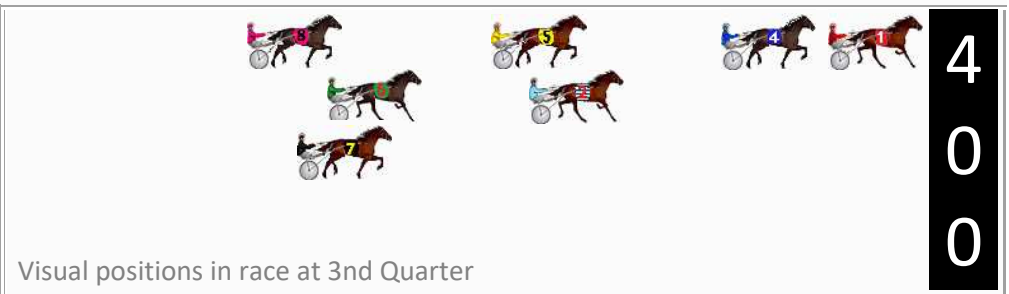

DATA TABLE: 800 / 400 Posi's are position from leader and (how wide the horse was at that position)

No	Horse	Plc	Mar	800 Posi	400 Posi	Time	3rd Qtr	4th Qt
1	ALL STAR MAGICIAN	1	0.0m	0.0m (0)	0.0m (0)	2:08.60	29.50s	30.00s
4	ROGERVALERIO LOMBO	2	0.5m	4.4m (0)	4.3m (0)	2:08.64	29.50s	29.72s
5	LOCHART SHARD	3	11.6m	13.4m (0)	13.5m (0)	2:09.51	29.52s	29.91s
6	RUM DELIGHT	4	15.6m	9.8m (1)	20.1m (1)	2:09.83	30.27s	29.74s
2	MONEY HONEY	5	26.0m	6.0m (1)	12.0m (1)	2:10.64	29.95s	31.16s
7	POLKA DOT DANCE	6	33.1m	13.9m (1)	21.3m (2)	2:11.20	30.05s	31.03s
8	NOTMUCHUPTOP	7	85.9m	9.3m (0)	23.3m (0)	2:15.35	30.54s	35.03s

Finish Position and metres gained

First Arrow shows distance gain/loss from 2nd Qtr to 3rd Qtr, Second Arrow shows distance gain/loss from 3rd Qtr to Finish
Blue arrow indicates best gain in these quarters.