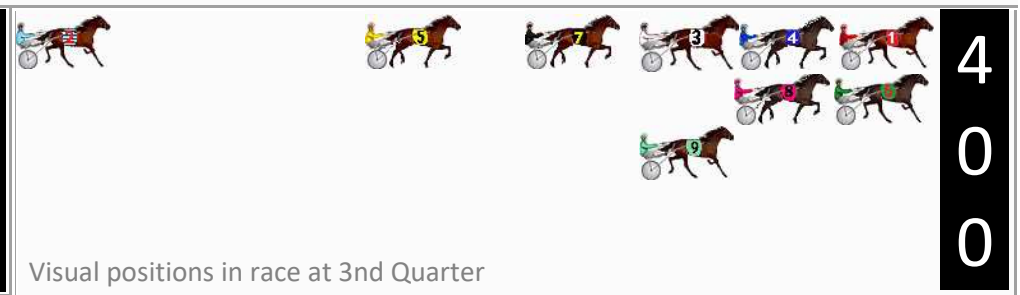

Bathurst Race 5 Distance 1730m

Wednesday, 17 July 2024

Gross Time: 2:07.20 MileRate: 1:58.30 LeadTime: 8.20s First Qtr: 28.40s Second Qtr: 30.80s Third Qtr: 30.10s Fourth Qtr: 29.70s

DATA TABLE: 800 / 400 Posi's are position from leader and (how wide the horse was at that position)

No	Horse	Plc	Mar	800 Posi	400 Posi	Time	3rd Qtr	4th Qt
7	NIKALONG MINT	1	0.0m	13.8m (0)	12.6m (0)	2:07.20	30.00s	28.77s
4	THE BLACK FOX	2	0.5m	4.2m (0)	4.0m (0)	2:07.24	30.08s	29.44s
8	HAZZA IS WATCHING	3	1.1m	6.0m (1)	4.2m (1)	2:07.29	29.96s	29.47s
9	TULHURST TIMMY	4	3.6m	10.2m (1)	8.0m (2)	2:07.48	29.93s	29.38s
3	BRIDGE ON FIRE	5	9.4m	8.4m (0)	8.0m (0)	2:07.93	30.07s	29.80s
6	LINE DANCE	6	20.3m	1.6m (1)	0.2m (1)	2:08.78	30.01s	31.18s
1	TULHURST JANET	7	20.5m	0.0m (0)	0.0m (0)	2:08.80	30.11s	31.21s
5	STORMBOY STAR	8	21.5m	21.4m (0)	19.0m (0)	2:08.87	29.92s	29.88s
2	MOHAWK PARK	9	81.8m	65.0m (0)	70.0m (0)	2:13.57	30.48s	30.57s

Finish Position and metres gained

First Arrow shows distance gain/loss from 2nd Qtr to 3rd Qtr, Second Arrow shows distance gain/loss from 3rd Qtr to Finish. Blue arrow indicates best gain in these quarters.