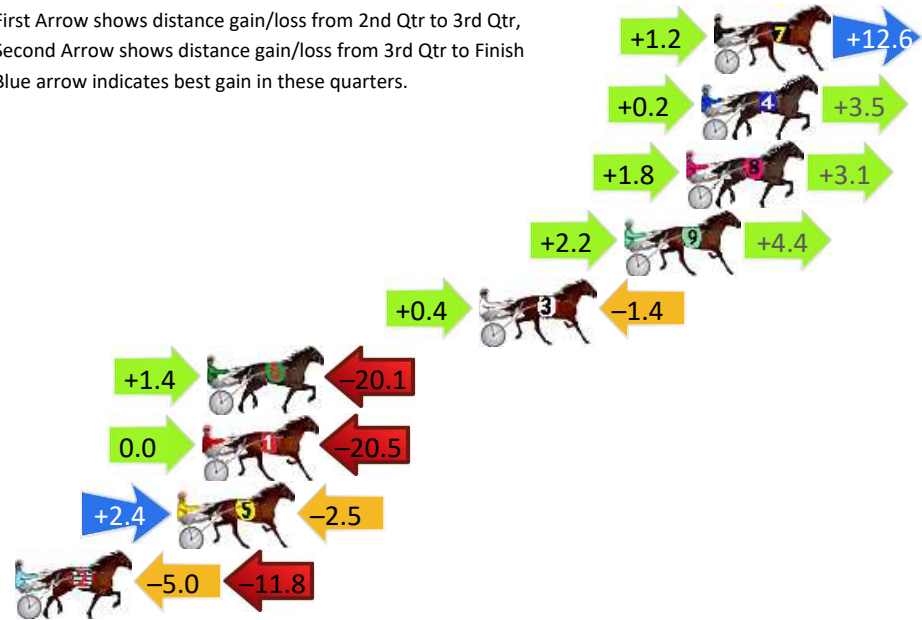

Finish Position and metres gained

First Arrow shows distance gain/loss from 2nd Qtr to 3rd Qtr, Second Arrow shows distance gain/loss from 3rd Qtr to Finish. Blue arrow indicates best gain in these quarters.

Bathurst Race 5 Distance 1730m

Wednesday, 17 July 2024

Gross Time: 2:07.20 MileRate: 1:58.30 LeadTime: 8.20s First Qtr: 28.40s Second Qtr: 30.80s Third Qtr: 30.10s Fourth Qtr: 29.70s

DATA TABLE: 800 / 400 Posi's are position from leader and (how wide the horse was at that position)