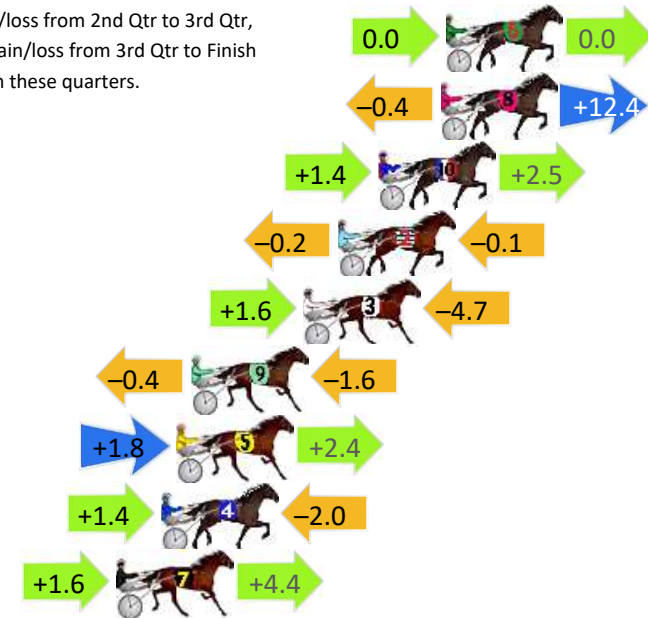

Finish Position and metres gained

First Arrow shows distance gain/loss from 2nd Qtr to 3rd Qtr, Second Arrow shows distance gain/loss from 3rd Qtr to Finish
Blue arrow indicates best gain in these quarters.

800

Visual positions in race at 2nd Quarter

400

Visual positions in race at 3rd Quarter

Bathurst Race 3 Distance 1730m

Wednesday, 17 July 2024

Gross Time: 2:06.00 MileRate: 1:57.20 LeadTime: 8.30s First Qtr: 30.50s Second Qtr: 30.00s Third Qtr: 29.00s Fourth Qtr: 28.20s

DATA TABLE: 800 / 400 Posi's are position from leader and (how wide the horse was at that position)

No	Horse	Plc	Mar	800 Posi	400 Posi	Time	3rd Qtr	4th Qt
6	MERAKI	1	0.0m	0.0m (0)	0.0m (0)	2:06.00	29.00s	28.20s
8	MISTER MANAGER	2	0.2m	12.2m (0)	12.6m (0)	2:06.01	29.02s	27.33s
10	BOHEMIAN BRAWLER	3	2.7m	6.6m (1)	5.2m (1)	2:06.20	28.90s	28.02s
2	KARINYA GILL	4	4.3m	4.0m (0)	4.2m (0)	2:06.32	29.01s	28.21s
3	WATTOSBLAZE OF GLORY	5	5.7m	2.6m (1)	1.0m (1)	2:06.42	28.89s	28.53s
9	THE VIXEN	6	10.2m	8.2m (0)	8.6m (0)	2:06.76	29.03s	28.31s
5	ALWAYS B MY PONY	7	10.8m	15.0m (1)	13.2m (2)	2:06.80	28.87s	28.03s
4	MIGHTY ATOM	8	11.4m	10.8m (1)	9.4m (1)	2:06.84	28.90s	28.34s
7	TAMANISHA TERROR	9	13.2m	19.2m (1)	17.6m (2)	2:06.98	28.88s	27.89s

Finish Position and metres gained

First Arrow shows distance gain/loss from 2nd Qtr to 3rd Qtr, Second Arrow shows distance gain/loss from 3rd Qtr to Finish. Blue arrow indicates best gain in these quarters.