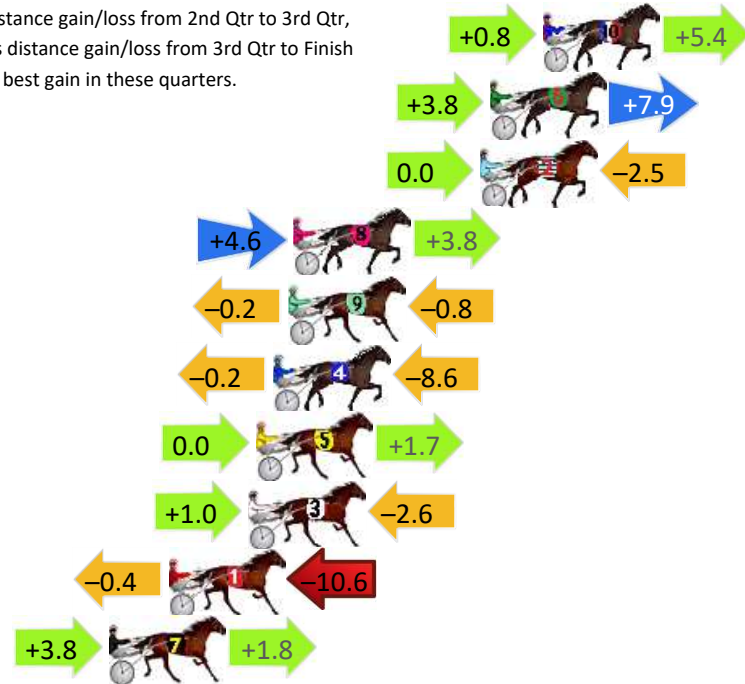

Finish Position and metres gained

First Arrow shows distance gain/loss from 2nd Qtr to 3rd Qtr, Second Arrow shows distance gain/loss from 3rd Qtr to Finish
Blue arrow indicates best gain in these quarters.

800

Visual positions in race at 2nd Quarter

400

Visual positions in race at 3rd Quarter

Bathurst Race 2 Distance 1730m

Wednesday, 17 July 2024

Gross Time: 2:06.70 MileRate: 1:57.90 LeadTime: 8.20s First Qtr: 29.70s Second Qtr: 31.00s Third Qtr: 29.60s Fourth Qtr: 28.20s

DATA TABLE: 800 / 400 Posi's are position from leader and (how wide the horse was at that position)

No	Horse	Plc	Mar	800 Posi	400 Posi	Time	3rd Qtr	4th Qt
10	HYDEEHO	1	0.0m	6.2m (1)	5.4m (2)	2:06.70	29.53s	27.82s
6	YES YOU MAY	2	2.1m	13.8m (1)	10.0m (2)	2:06.86	29.31s	27.65s
2	ROMERO	3	2.5m	0.0m (0)	0.0m (0)	2:06.89	29.60s	28.38s
8	SPORTY MARY	4	10.0m	18.4m (1)	13.8m (3)	2:07.44	29.26s	27.93s
9	BELL RIVER BOY	5	10.2m	9.2m (0)	9.4m (0)	2:07.46	29.62s	28.26s
4	SMOOTH OVERARM	6	10.8m	2.0m (1)	2.2m (1)	2:07.50	29.63s	28.80s
5	OLIVEIRA	7	11.5m	13.2m (0)	13.2m (1)	2:07.55	29.60s	28.08s
3	EN PARIANT SUR	8	11.8m	10.2m (1)	9.2m (1)	2:07.57	29.53s	28.38s
1	ALTA DOWNS	9	15.0m	4.0m (0)	4.4m (0)	2:07.81	29.65s	28.94s
7	SABELLA SHANNON	10	17.4m	23.0m (1)	19.2m (2)	2:07.99	29.32s	28.07s