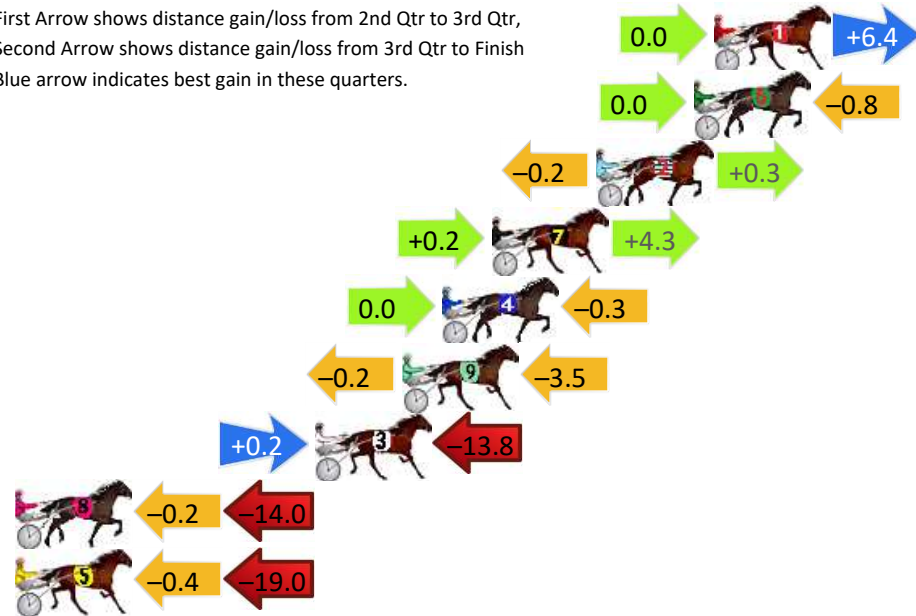

Bathurst Race 1 Distance 1730m

Wednesday, 17 July 2024

Gross Time: 2:06.80 MileRate: 1:58.00 LeadTime: 8.50s First Qtr: 29.40s Second Qtr: 30.80s Third Qtr: 30.20s Fourth Qtr: 27.90s

DATA TABLE: 800 / 400 Posi's are position from leader and (how wide the horse was at that position)

Finish Position and metres gained

First Arrow shows distance gain/loss from 2nd Qtr to 3rd Qtr, Second Arrow shows distance gain/loss from 3rd Qtr to Finish
Blue arrow indicates best gain in these quarters.