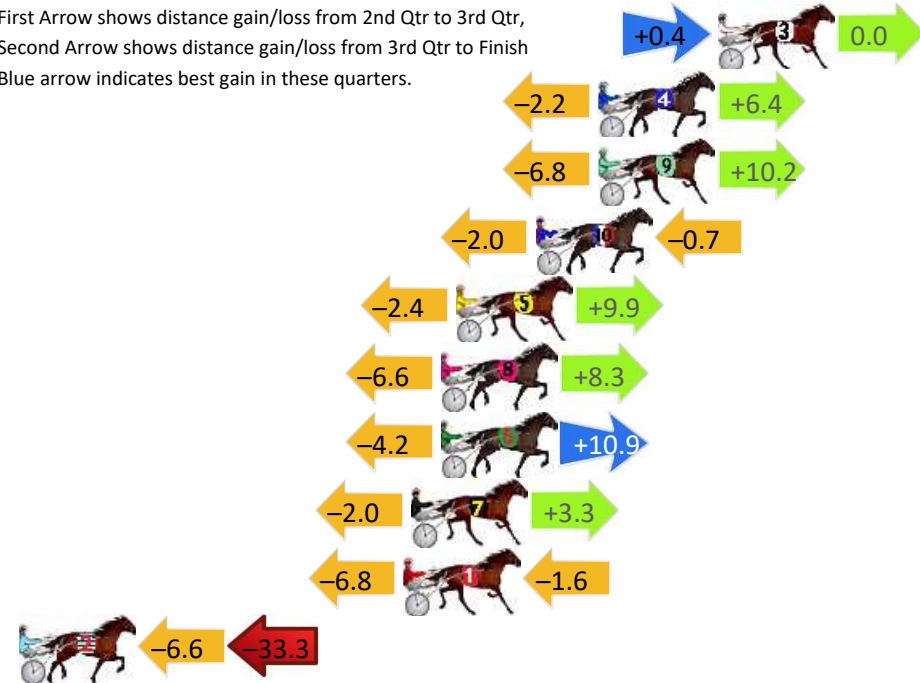

Finish Position and metres gained

First Arrow shows distance gain/loss from 2nd Qtr to 3rd Qtr, Second Arrow shows distance gain/loss from 3rd Qtr to Finish. Blue arrow indicates best gain in these quarters.

Bathurst Race 6 Distance 1730m

Wednesday, 17 July 2024

Gross Time: 2:06.90 MileRate: 1:58.00 LeadTime: 8.10s First Qtr: 28.90s Second Qtr: 30.50s Third Qtr: 28.50s Fourth Qtr: 30.90s

DATA TABLE: 800 / 400 Posi's are position from leader and (how wide the horse was at that position)

No	Horse	Plc	Mar	800 Posi	400 Posi	Time	3rd Qtr	4th Qt
3	GWYNETH P	1	0.0m	0.4m (1)	0.0m (0)	2:06.90	28.47s	30.90s
4	CHOC A BLOCK	2	4.8m	9.0m (1)	11.2m (1)	2:07.29	28.68s	30.41s
9	CAMSTAR ROAD	2	4.8m	8.2m (0)	15.0m (0)	2:07.29	29.03s	30.12s
10	GABBYS SPORTSTAR	4	7.3m	4.6m (1)	6.6m (1)	2:07.49	28.65s	30.95s
5	BLING THE LUCK	5	10.5m	18.0m (1)	20.4m (2)	2:07.75	28.71s	30.14s
8	BILL SHANNON	6	11.1m	12.8m (0)	19.4m (0)	2:07.80	29.01s	30.26s
6	UNREAL FEELING	7	11.1m	17.8m (0)	22.0m (1)	2:07.80	28.84s	30.06s
7	CARBAGANOOSH	8	12.3m	13.6m (1)	15.6m (1)	2:07.89	28.66s	30.65s
1	ROCK QUEEN	9	12.6m	4.2m (0)	11.0m (0)	2:07.92	29.00s	31.02s
2	KARINYA MAX	10	39.9m	0.0m (0)	6.6m (0)	2:10.12	28.89s	33.46s

Finish Position and metres gained

First Arrow shows distance gain/loss from 2nd Qtr to 3rd Qtr, Second Arrow shows distance gain/loss from 3rd Qtr to Finish
Blue arrow indicates best gain in these quarters.