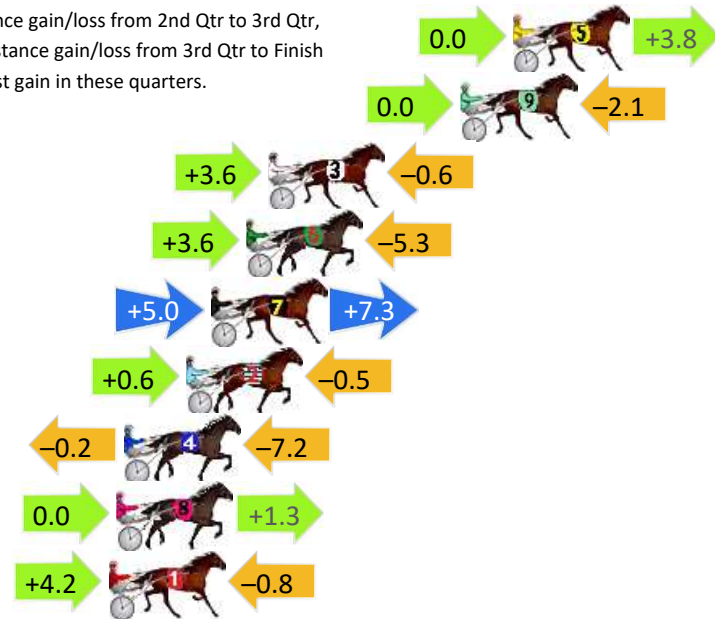

Finish Position and metres gained

First Arrow shows distance gain/loss from 2nd Qtr to 3rd Qtr, Second Arrow shows distance gain/loss from 3rd Qtr to Finish
Blue arrow indicates best gain in these quarters.

800

Visual positions in race at 2nd Quarter

400

Visual positions in race at 3rd Quarter

Bathurst Race 7 Distance 1730m

Wednesday, 17 July 2024

Gross Time: 2:08.70 MileRate: 1:59.80 LeadTime: 8.20s First Qtr: 31.20s Second Qtr: 30.90s Third Qtr: 30.00s Fourth Qtr: 28.40s

DATA TABLE: 800 / 400 Posi's are position from leader and (how wide the horse was at that position)

No	Horse	Plc	Mar	800 Posi	400 Posi	Time	3rd Qtr	4th Qt
5	ZACHARY SHANNON	1	0.0m	3.8m (0)	3.8m (0)	2:08.70	29.99s	28.13s
9	A LIL BIT OF LOVE	2	2.1m	0.0m (0)	0.0m (0)	2:08.86	30.00s	28.55s
3	HALL CASH	3	9.8m	12.8m (1)	9.2m (2)	2:09.43	29.74s	28.44s
6	KARLOO DEEZER	4	10.7m	9.0m (1)	5.4m (1)	2:09.50	29.75s	28.77s
7	LITTLE POPCORN	5	12.1m	24.4m (1)	19.4m (2)	2:09.60	29.62s	27.88s
2	JOSEY MINT	6	13.1m	13.2m (0)	12.6m (0)	2:09.68	29.96s	28.44s
4	MIDNIGHT TERROR	7	15.6m	8.2m (0)	8.4m (0)	2:09.86	30.03s	28.91s
8	ALPHA XENA	8	15.9m	17.2m (0)	17.2m (0)	2:09.89	30.00s	28.31s
1	SHES SOME LEXY	9	16.2m	19.6m (1)	15.4m (1)	2:09.91	29.70s	28.46s