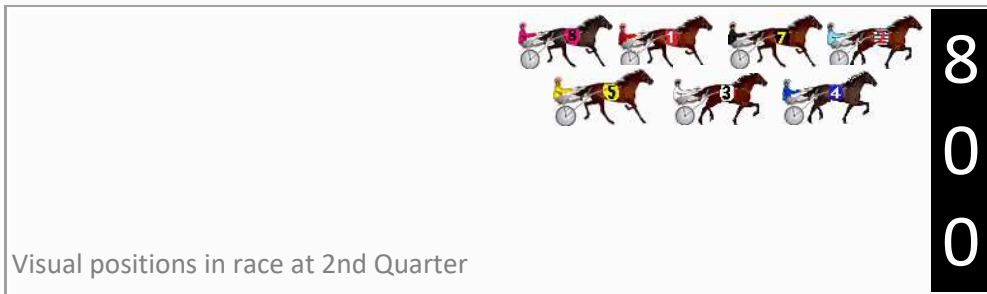

Bathurst Race 4 Distance 1730m

Wednesday, 17 July 2024

Gross Time: 2:03.10 MileRate: 1:54.50 LeadTime: 8.10s First Qtr: 28.60s Second Qtr: 28.80s Third Qtr: 28.40s Fourth Qtr: 29.20s

DATA TABLE: 800 / 400 Posi's are position from leader and (how wide the horse was at that position)

No	Horse	Plc	Mar	800 Posi	400 Posi	Time	3rd Qtr	4th Qt
5	TERRYRAMA	1	0.0m	11.0m (1)	9.0m (1)	2:03.10	28.27s	28.55s
3	THERESA LOVE	2	2.4m	6.2m (1)	4.6m (1)	2:03.28	28.29s	29.04s
1	RACING TIME	3	2.5m	8.4m (0)	8.8m (0)	2:03.29	28.43s	28.74s
2	ERIC THE KICKER	4	5.4m	0.0m (0)	0.0m (0)	2:03.51	28.39s	29.59s
4	ALLSTARZZZ FRANKIE	5	6.4m	1.8m (1)	0.8m (1)	2:03.59	28.32s	29.61s
7	WATCHMEDAZZLE	6	10.2m	4.0m (0)	4.6m (0)	2:03.88	28.44s	29.61s
8	CAMANCHI WARRIOR	7	54.6m	12.4m (0)	26.4m (0)	2:07.28	29.37s	31.25s

Finish Position and metres gained

First Arrow shows distance gain/loss from 2nd Qtr to 3rd Qtr, Second Arrow shows distance gain/loss from 3rd Qtr to Finish. Blue arrow indicates best gain in these quarters.