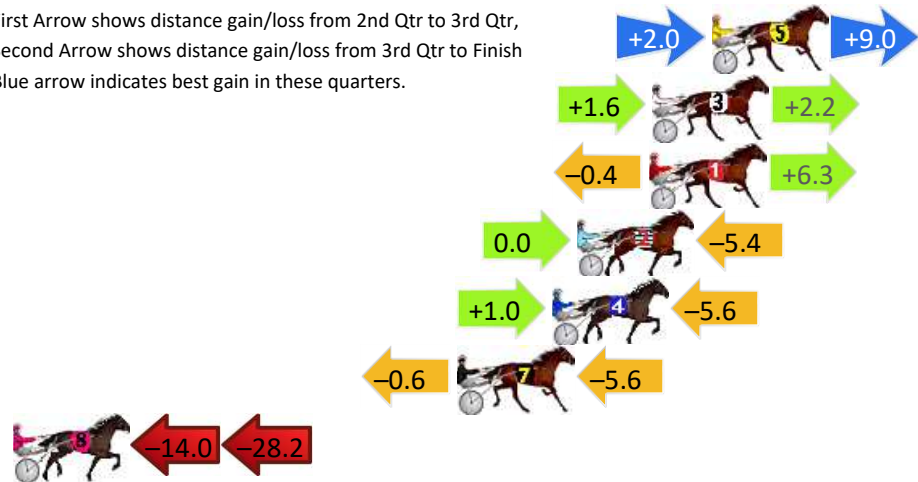

Finish Position and metres gained

First Arrow shows distance gain/loss from 2nd Qtr to 3rd Qtr, Second Arrow shows distance gain/loss from 3rd Qtr to Finish. Blue arrow indicates best gain in these quarters.

800

Visual positions in race at 2nd Quarter

400

Visual positions in race at 3rd Quarter

Bathurst Race 4 Distance 1730m

Wednesday, 17 July 2024

Gross Time: 2:03.10 MileRate: 1:54.50 LeadTime: 8.10s First Qtr: 28.60s Second Qtr: 28.80s Third Qtr: 28.40s Fourth Qtr: 29.20s

DATA TABLE: 800 / 400 Posi's are position from leader and (how wide the horse was at that position)

No	Horse	Plc	Mar	800 Posi	400 Posi	Time	3rd Qtr	4th Qt
5	TERRYRAMA	1	0.0m	11.0m (1)	9.0m (1)	2:03.10	28.27s	28.55s
3	THERESA LOVE	2	2.4m	6.2m (1)	4.6m (1)	2:03.28	28.29s	29.04s
1	RACING TIME	3	2.5m	8.4m (0)	8.8m (0)	2:03.29	28.43s	28.74s
2	ERIC THE KICKER	4	5.4m	0.0m (0)	0.0m (0)	2:03.51	28.39s	29.59s
4	ALLSTARZZZ FRANKIE	5	6.4m	1.8m (1)	0.8m (1)	2:03.59	28.32s	29.61s
7	WATCHMEDAZZLE	6	10.2m	4.0m (0)	4.6m (0)	2:03.88	28.44s	29.61s
8	CAMANCHI WARRIOR	7	54.6m	12.4m (0)	26.4m (0)	2:07.28	29.37s	31.25s