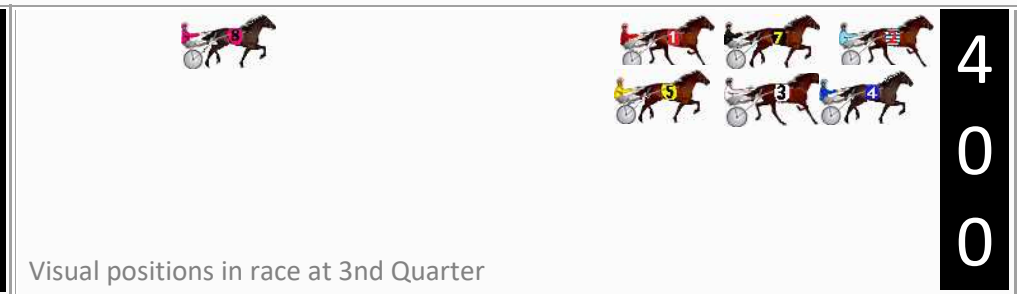

Finish Position and metres gained

First Arrow shows distance gain/loss from 2nd Qtr to 3rd Qtr, Second Arrow shows distance gain/loss from 3rd Qtr to Finish. Blue arrow indicates best gain in these quarters.

800

Visual positions in race at 2nd Quarter

400

Visual positions in race at 3rd Quarter

Bathurst Race 4 Distance 1730m

Wednesday, 17 July 2024

Gross Time: 2:03.10 MileRate: 1:54.50 LeadTime: 8.10s First Qtr: 28.60s Second Qtr: 28.80s Third Qtr: 28.40s Fourth Qtr: 29.20s

DATA TABLE: 800 / 400 Posi's are position from leader and (how wide the horse was at that position)

No	Horse	Plc	Mar	800 Posi	400 Posi	Time	3rd Qtr	4th Qt
5	TERRYRAMA	1	0.0m	11.0m (1)	9.0m (1)	2:03.10	28.27s	28.55s
3	THERESA LOVE	2	2.4m	6.2m (1)	4.6m (1)	2:03.28	28.29s	29.04s
1	RACING TIME	3	2.5m	8.4m (0)	8.8m (0)	2:03.29	28.43s	28.74s
2	ERIC THE KICKER	4	5.4m	0.0m (0)	0.0m (0)	2:03.51	28.39s	29.59s
4	ALLSTARZZZ FRANKIE	5	6.4m	1.8m (1)	0.8m (1)	2:03.59	28.32s	29.61s
7	WATCHMEDAZZLE	6	10.2m	4.0m (0)	4.6m (0)	2:03.88	28.44s	29.61s
8	CAMANCHI WARRIOR	7	54.6m	12.4m (0)	26.4m (0)	2:07.28	29.37s	31.25s