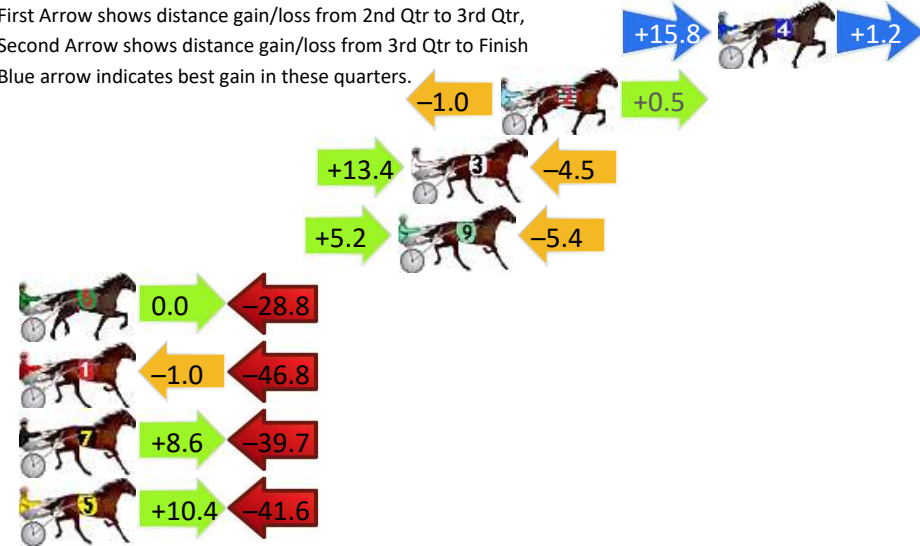

Bathurst Race 8 Distance 2260m

Wednesday, 17 July 2024

Gross Time: 2:50.60 MileRate: 2:01.50 LeadTime: 47.90s First Qtr: 31.00s Second Qtr: 31.10s Third Qtr: 30.10s Fourth Qtr: 30.50s

DATA TABLE: 800 / 400 Posi's are position from leader and (how wide the horse was at that position)

No	Horse	Plc	Mar	800 Posi	400 Posi	Time	3rd Qtr	4th Qt
4	DOTTIE FEELS GOOD	1	0.0m	17.0m (0)	1.2m (1)	2:50.60	28.91s	30.41s
2	HES REGAL	2	8.7m	8.2m (0)	9.2m (0)	2:51.29	30.18s	30.46s
3	SANTUZZA ART	3	12.3m	21.2m (0)	7.8m (1)	2:51.58	29.09s	30.84s
9	ROCKNROLL RAMBO	4	12.8m	12.6m (0)	7.4m (2)	2:51.62	29.71s	30.91s
6	MAJOR ARK	5	28.8m	0.0m (0)	0.0m (0)	2:52.90	30.09s	32.68s
1	SAUCEY TOOTH	6	52.0m	4.2m (0)	5.2m (0)	2:54.75	30.15s	34.05s
7	BELLASBEACHBOY	7	56.3m	25.2m (0)	16.6m (0)	2:55.09	29.43s	33.51s
5	WAUGHAN	8	61.0m	29.8m (0)	19.4m (1)	2:55.47	29.30s	33.65s

Finish Position and metres gained

First Arrow shows distance gain/loss from 2nd Qtr to 3rd Qtr, Second Arrow shows distance gain/loss from 3rd Qtr to Finish
Blue arrow indicates best gain in these quarters.

8
0
0

Visual positions in race at 2nd Quarter