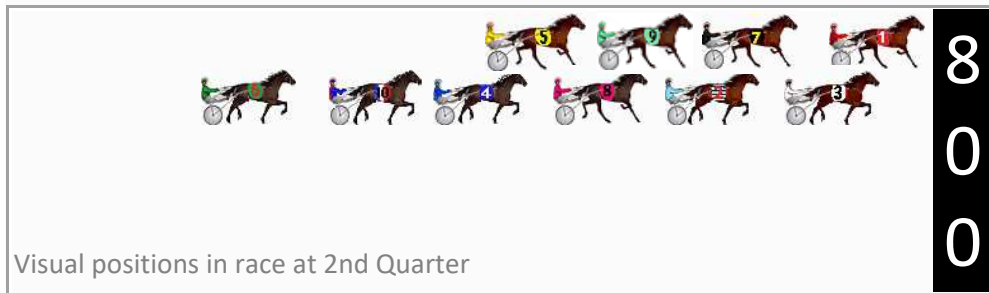

## Finish Position and metres gained

First Arrow shows distance gain/loss from 2nd Qtr to 3rd Qtr, Second Arrow shows distance gain/loss from 3rd Qtr to Finish  
Blue arrow indicates best gain in these quarters.