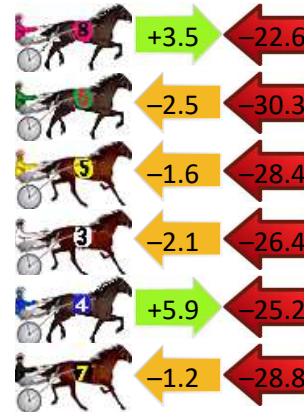

## Finish Position and metres gained

First Arrow shows distance gain/loss from 2nd Qtr to 3rd Qtr, Second Arrow shows distance gain/loss from 3rd Qtr to Finish  
Blue arrow indicates best gain in these quarters.

# Parkes Race 6 Distance 1660m

Friday, 19 July 2024

Gross Time: 2:05.50 MileRate: 2:01.70 LeadTime: 3.70s First Qtr: 29.30s Second Qtr: 32.10s Third Qtr: 30.80s Fourth Qtr: 29.60s

DATA TABLE: 800 / 400 Posi's are position from leader and (how wide the horse was at that position)

NoHorse	Plc	Mar	800 Posi	400 Posi	Time	3rd Qtr	4th Qt
1 JAYMACK	1	0.0m	0.0m (0)	0.0m (0)	2:05.50	30.80s	29.60s
2 MISS ZOZO FELLA	2	0.4m	10.8m (1)	1.6m (2)	2:05.53	30.09s	29.51s
9 SANDERS	3	3.5m	15.2m (1)	6.9m (2)	2:05.77	30.15s	29.35s
8 MISS BLUE STORK	4	33.0m	13.9m (0)	10.4m (2)	2:08.06	30.52s	31.38s
6 OUR GLADIATOR	5	34.4m	1.6m (1)	4.1m (1)	2:08.17	30.99s	31.96s
5 JETS REASON	6	34.5m	4.5m (0)	6.1m (0)	2:08.18	30.92s	31.82s
3 PYEKAKARIKI	7	34.8m	6.3m (1)	8.4m (1)	2:08.20	30.94s	31.67s
4 LETSTACOBOUTIT	8	38.7m	19.4m (1)	13.5m (3)	2:08.50	30.32s	31.59s
7 WHISPERING KEV	9	39.2m	9.2m (0)	10.4m (0)	2:08.54	30.88s	31.86s