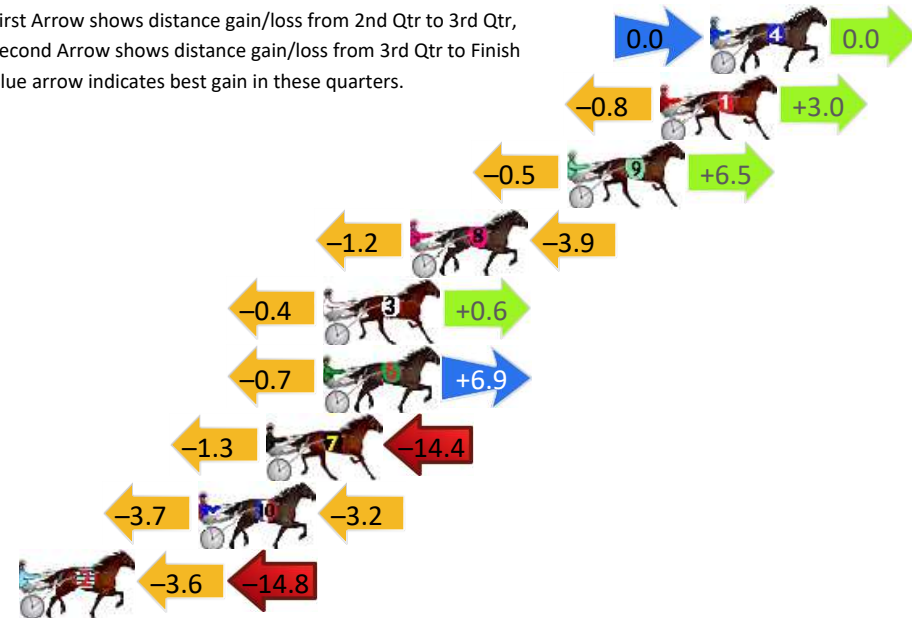

## Finish Position and metres gained

First Arrow shows distance gain/loss from 2nd Qtr to 3rd Qtr, Second Arrow shows distance gain/loss from 3rd Qtr to Finish  
Blue arrow indicates best gain in these quarters.

800

Visual positions in race at 2nd Quarter

400

Visual positions in race at 3rd Quarter

# Parkes Race 4 Distance 1660m

Friday, 19 July 2024

Gross Time: 2:03.90 MileRate: 2:00.10 LeadTime: 3.80s First Qtr: 29.40s Second Qtr: 32.10s Third Qtr: 28.50s Fourth Qtr: 30.10s

DATA TABLE: 800 / 400 Posi's are position from leader and (how wide the horse was at that position)