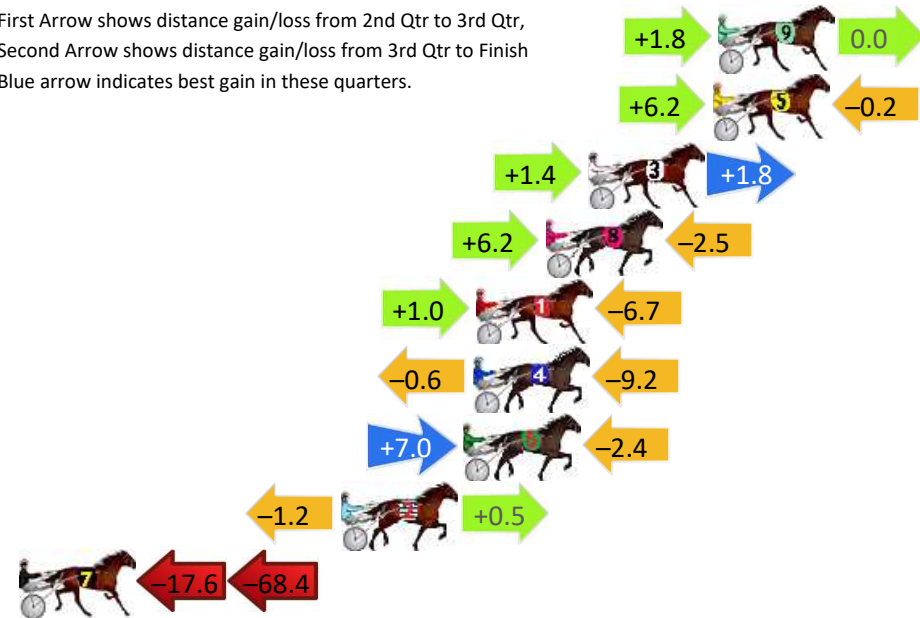

## Finish Position and metres gained

First Arrow shows distance gain/loss from 2nd Qtr to 3rd Qtr, Second Arrow shows distance gain/loss from 3rd Qtr to Finish  
Blue arrow indicates best gain in these quarters.

800

Visual positions in race at 2nd Quarter

400

Visual positions in race at 3rd Quarter

# Parkes Race 8 Distance 1660m

Friday, 19 July 2024

Gross Time: 2:05.40 MileRate: 2:01.60 LeadTime: 3.90s First Qtr: 29.30s Second Qtr: 30.80s Third Qtr: 30.50s Fourth Qtr: 30.90s

DATA TABLE: 800 / 400 Posi's are position from leader and (how wide the horse was at that position)