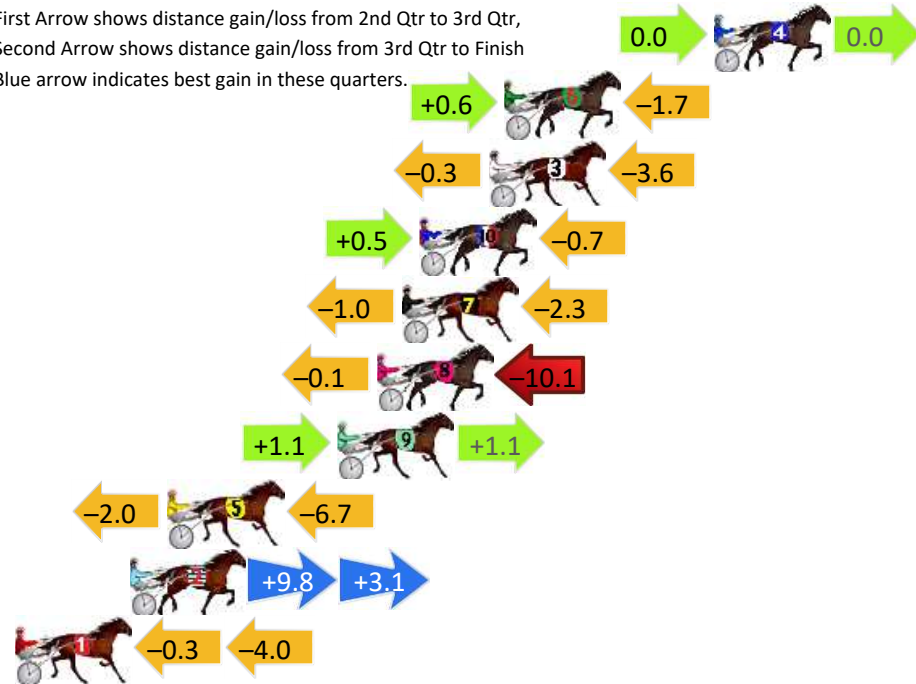

## Finish Position and metres gained

First Arrow shows distance gain/loss from 2nd Qtr to 3rd Qtr, Second Arrow shows distance gain/loss from 3rd Qtr to Finish  
Blue arrow indicates best gain in these quarters.

800

Visual positions in race at 2nd Quarter

400

Visual positions in race at 3rd Quarter

# Parkes Race 5 Distance 1660m

Friday, 19 July 2024

Gross Time: 2:02.90 MileRate: 1:59.20 LeadTime: 3.70s First Qtr: 27.80s Second Qtr: 31.20s Third Qtr: 29.90s Fourth Qtr: 30.30s

DATA TABLE: 800 / 400 Posi's are position from leader and (how wide the horse was at that position)