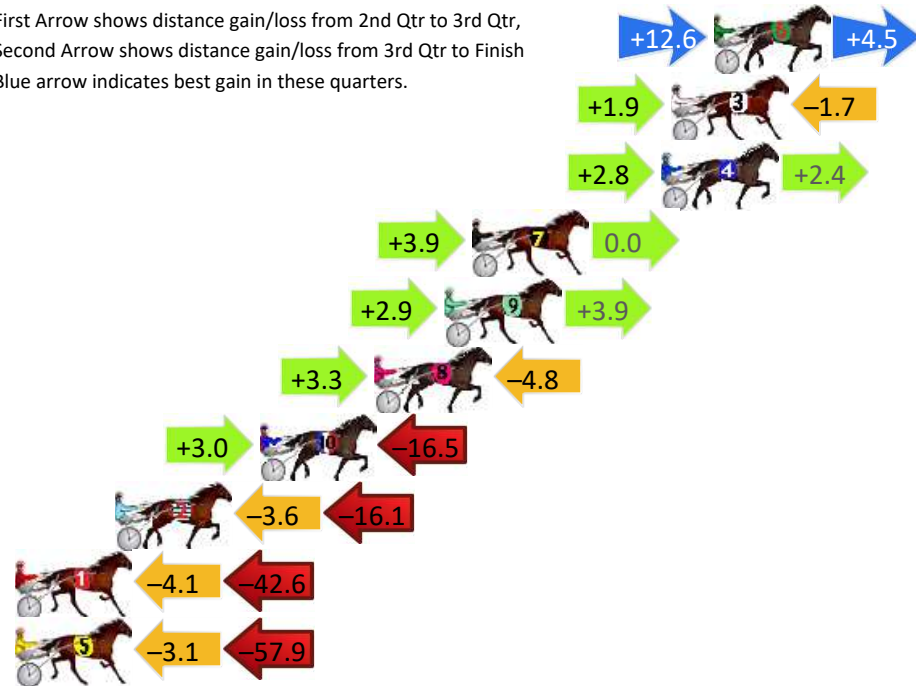

## Finish Position and metres gained

First Arrow shows distance gain/loss from 2nd Qtr to 3rd Qtr, Second Arrow shows distance gain/loss from 3rd Qtr to Finish  
Blue arrow indicates best gain in these quarters.

Visual positions in race at 2nd Quarter

Visual positions in race at 3rd Quarter

# Parkes Race 7 Distance 1660m

Friday, 19 July 2024

Gross Time: 2:04.70 MileRate: 2:00.90 LeadTime: 3.90s First Qtr: 29.80s Second Qtr: 30.60s Third Qtr: 30.20s Fourth Qtr: 30.20s

DATA TABLE: 800 / 400 Posi's are position from leader and (how wide the horse was at that position)