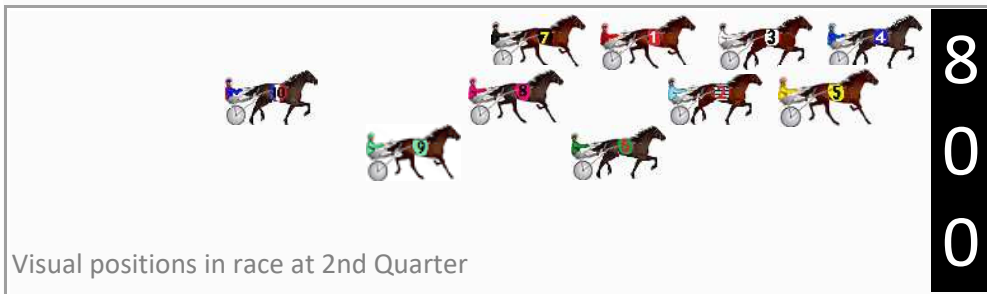

No	Horse	Plc	Mar	800 Posi	400 Posi	Time	3rd Qtr	4th Qt
8	WARRAWEE FLYER	1	0.0m	14.4m (1)	5.6m (2)	2:02.70	28.67s	29.09s
6	RUBY BABY	2	0.8m	10.3m (2)	1.0m (2)	2:02.76	28.62s	29.49s
9	ALWAYSBMINNIE	3	10.1m	18.5m (2)	8.5m (3)	2:03.48	28.57s	29.66s
10	KERPAT JOY	4	13.4m	24.2m (1)	8.2m (1)	2:03.74	28.13s	29.94s
3	TRIOLI	5	13.6m	4.4m (0)	5.6m (0)	2:03.75	29.39s	30.14s
4	MENDOZA LASS	6	13.7m	0.0m (0)	1.2m (0)	2:03.76	29.39s	30.47s
2	SIX TIMES A LADY	7	16.4m	6.4m (1)	4.4m (1)	2:03.97	29.15s	30.45s
7	ROSTOVA	8	19.3m	13.5m (0)	15.1m (1)	2:04.19	29.42s	29.89s
5	TULHURST DANCER	9	20.1m	2.0m (1)	0.0m (1)	2:04.25	29.16s	31.05s
1	LILYS REASON	10	23.0m	9.1m (0)	10.5m (0)	2:04.48	29.41s	30.51s

## Finish Position and metres gained

First Arrow shows distance gain/loss from 2nd Qtr to 3rd Qtr, Second Arrow shows distance gain/loss from 3rd Qtr to Finish  
Blue arrow indicates best gain in these quarters.