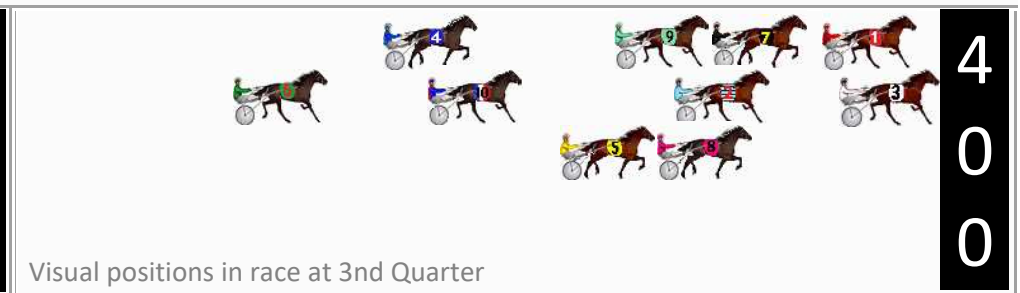

## Finish Position and metres gained

First Arrow shows distance gain/loss from 2nd Qtr to 3rd Qtr, Second Arrow shows distance gain/loss from 3rd Qtr to Finish  
Blue arrow indicates best gain in these quarters.