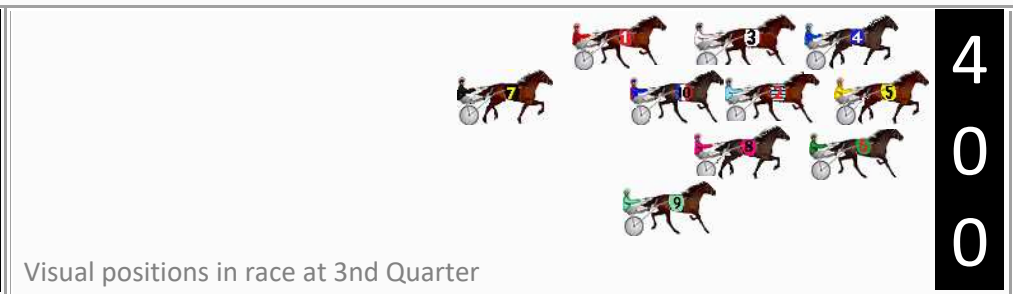

## Finish Position and metres gained

First Arrow shows distance gain/loss from 2nd Qtr to 3rd Qtr, Second Arrow shows distance gain/loss from 3rd Qtr to Finish  
Blue arrow indicates best gain in these quarters.