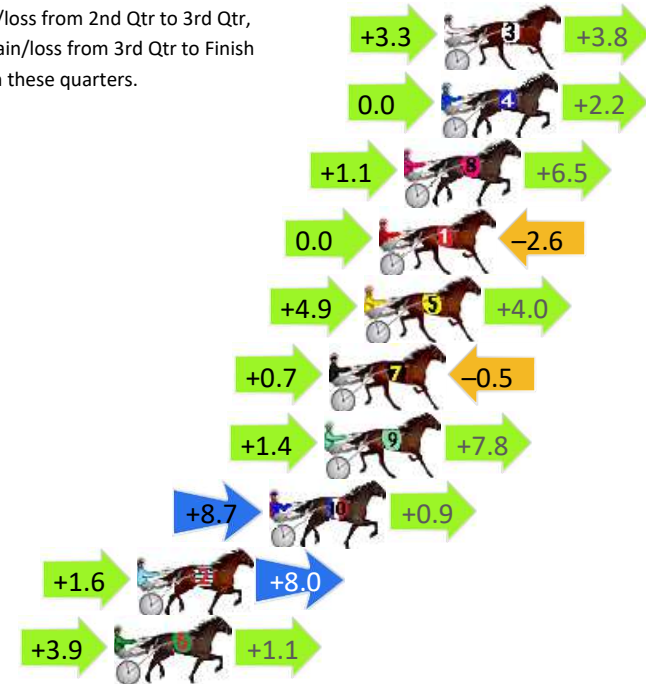

## Finish Position and metres gained

First Arrow shows distance gain/loss from 2nd Qtr to 3rd Qtr, Second Arrow shows distance gain/loss from 3rd Qtr to Finish  
Blue arrow indicates best gain in these quarters.

# Parkes Race 3 Distance 1660m

Friday, 19 July 2024

Gross Time: 2:04.00 MileRate: 2:00.20 LeadTime: 4.00s First Qtr: 29.70s Second Qtr: 30.80s Third Qtr: 28.80s Fourth Qtr: 30.70s

DATA TABLE: 800 / 400 Posi's are position from leader and (how wide the horse was at that position)

No	Horse	Plc	Mar	800 Posi	400 Posi	Time	3rd Qtr	4th Qt
3	TULHURST PEBBLES	1	0.0m	7.1m (1)	3.8m (2)	2:04.00	28.57s	30.42s
4	JESSEJAMES SHANNON	2	0.1m	2.3m (1)	2.3m (1)	2:04.01	28.81s	30.54s
8	CALA JEWEL	3	1.6m	9.2m (0)	8.1m (0)	2:04.13	28.74s	30.23s
1	BOTTLE ROCK	4	2.6m	0.0m (0)	0.0m (0)	2:04.21	28.80s	30.91s
5	ONE MORE ALTA	5	3.2m	12.1m (1)	7.2m (1)	2:04.26	28.46s	30.43s
7	JOES REDEMPTION	6	4.6m	4.8m (0)	4.1m (0)	2:04.37	28.76s	30.77s
9	REASON TO PARTY	7	4.8m	14.0m (0)	12.6m (1)	2:04.39	28.73s	30.16s
10	HEZ ON THE BUZZER	8	7.0m	16.6m (1)	7.9m (2)	2:04.56	28.19s	30.68s
2	CALA GRECA	9	12.3m	21.9m (1)	20.3m (0)	2:04.99	28.73s	30.19s
6	NOVA JO	10	13.2m	18.2m (0)	14.3m (2)	2:05.06	28.56s	30.70s