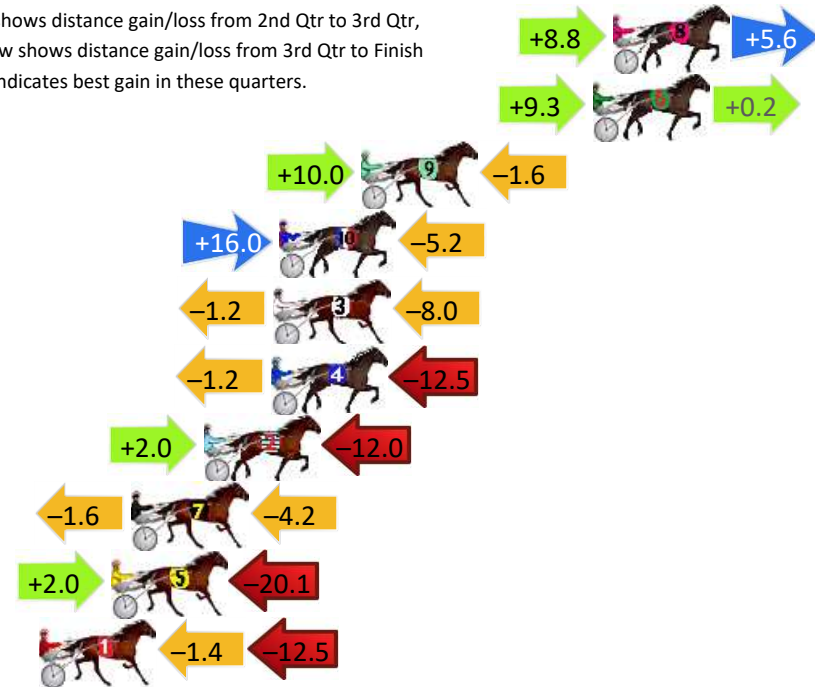

No	Horse	Plc	Mar	800 Posi	400 Posi	Time	3rd Qtr	4th Qt
8	WARRAWEE FLYER	1	0.0m	14.4m (1)	5.6m (2)	2:02.70	28.67s	29.09s
6	RUBY BABY	2	0.8m	10.3m (2)	1.0m (2)	2:02.76	28.62s	29.49s
9	ALWAYSBMINNIE	3	10.1m	18.5m (2)	8.5m (3)	2:03.48	28.57s	29.66s
10	KERPAT JOY	4	13.4m	24.2m (1)	8.2m (1)	2:03.74	28.13s	29.94s
3	TRIOLI	5	13.6m	4.4m (0)	5.6m (0)	2:03.75	29.39s	30.14s
4	MENDOZA LASS	6	13.7m	0.0m (0)	1.2m (0)	2:03.76	29.39s	30.47s
2	SIX TIMES A LADY	7	16.4m	6.4m (1)	4.4m (1)	2:03.97	29.15s	30.45s
7	ROSTOVA	8	19.3m	13.5m (0)	15.1m (1)	2:04.19	29.42s	29.89s
5	TULHURST DANCER	9	20.1m	2.0m (1)	0.0m (1)	2:04.25	29.16s	31.05s
1	LILYS REASON	10	23.0m	9.1m (0)	10.5m (0)	2:04.48	29.41s	30.51s

## Finish Position and metres gained

First Arrow shows distance gain/loss from 2nd Qtr to 3rd Qtr, Second Arrow shows distance gain/loss from 3rd Qtr to Finish  
Blue arrow indicates best gain in these quarters.