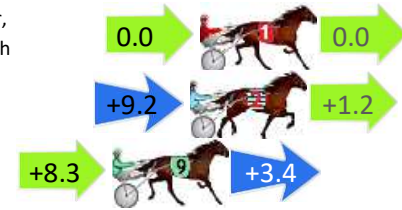

## Finish Position and metres gained

First Arrow shows distance gain/loss from 2nd Qtr to 3rd Qtr, Second Arrow shows distance gain/loss from 3rd Qtr to Finish  
Blue arrow indicates best gain in these quarters.

# Parkes Race 6 Distance 1660m

Friday, 19 July 2024

Gross Time: 2:05.50 MileRate: 2:01.70 LeadTime: 3.70s First Qtr: 29.30s Second Qtr: 32.10s Third Qtr: 30.80s Fourth Qtr: 29.60s

DATA TABLE: 800 / 400 Posi's are position from leader and (how wide the horse was at that position)