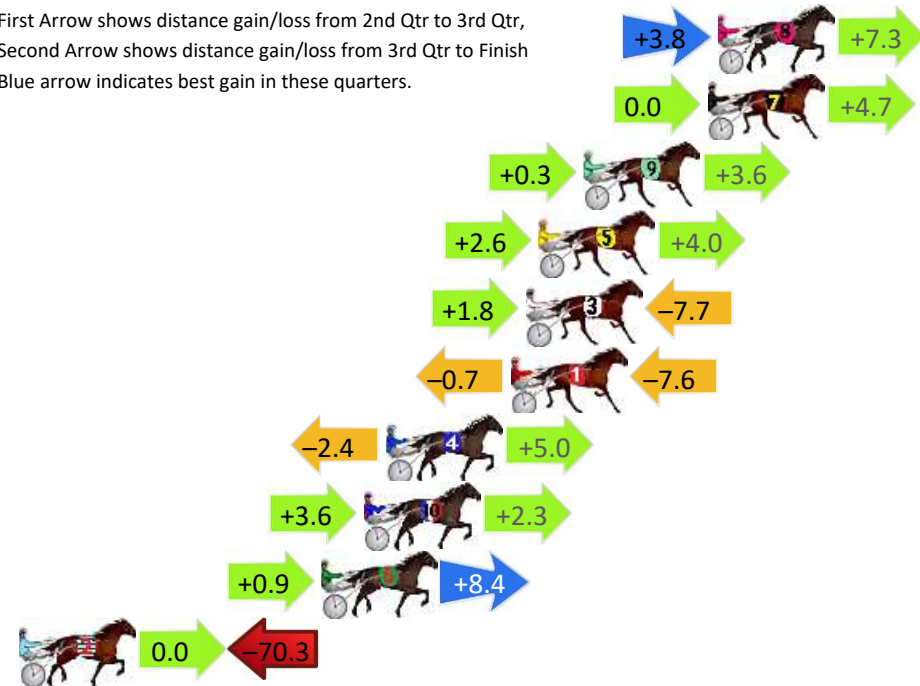

## Finish Position and metres gained

First Arrow shows distance gain/loss from 2nd Qtr to 3rd Qtr, Second Arrow shows distance gain/loss from 3rd Qtr to Finish  
Blue arrow indicates best gain in these quarters.

# Parkes Race 2 Distance 2040m

Friday, 19 July 2024

Gross Time: 2:33.40 MileRate: 2:01.00 LeadTime: 31.60s First Qtr: 32.70s Second Qtr: 30.70s Third Qtr: 28.50s Fourth Qtr: 29.90s

DATA TABLE: 800 / 400 Posi's are position from leader and (how wide the horse was at that position)