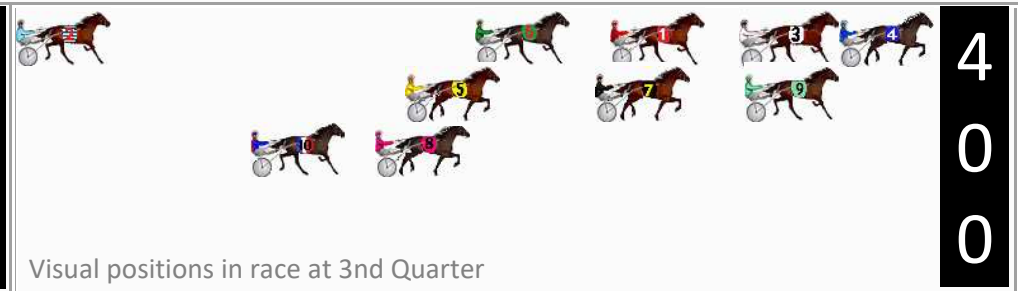

Finish Position and metres gained

First Arrow shows distance gain/loss from 2nd Qtr to 3rd Qtr, Second Arrow shows distance gain/loss from 3rd Qtr to Finish
Blue arrow indicates best gain in these quarters.

800

Visual positions in race at 2nd Quarter

400

Visual positions in race at 3rd Quarter

Bathurst Race 4 Distance 2260m

Wednesday, 24 July 2024

Gross Time: 2:45.20 MileRate: 1:57.60 LeadTime: 49.30s First Qtr: 29.90s Second Qtr: 29.20s Third Qtr: 27.90s Fourth Qtr: 28.90s

DATA TABLE: 800 / 400 Posi's are position from leader and (how wide the horse was at that position)

No	Horse	Plc	Mar	800 Posi	400 Posi	Time	3rd Qtr	4th Qt
4	WAMBOYNEINAMERICA	1	0.0m	0.0m (0)	0.0m (0)	2:45.20	27.90s	28.90s
3	COLLECTIVE WORKS	2	2.6m	4.0m (0)	4.0m (0)	2:45.40	27.90s	28.80s
9	GISSELLE	3	5.1m	3.8m (1)	3.8m (1)	2:45.59	27.90s	28.99s
7	QUESTRO QUEEN	4	8.7m	8.2m (1)	9.8m (1)	2:45.86	28.01s	28.82s
6	NIKALONG MINT	5	9.9m	13.2m (0)	14.6m (0)	2:45.95	28.00s	28.56s
1	EYEDIDNTLOSEIT	6	11.4m	8.2m (0)	9.2m (0)	2:46.06	27.97s	29.06s
10	VAMOS	7	17.1m	17.2m (1)	23.6m (2)	2:46.50	28.36s	28.43s
8	PUPPETEER	8	33.0m	21.6m (1)	18.6m (2)	2:47.70	27.67s	29.93s
5	JAZZMIN	9	56.9m	13.0m (1)	17.4m (1)	2:49.52	28.16s	31.74s
2	THE RINGMASTER	10	341.6m	270.0m (0)	300.0m (0)	3:11.11	29.97s	31.89s