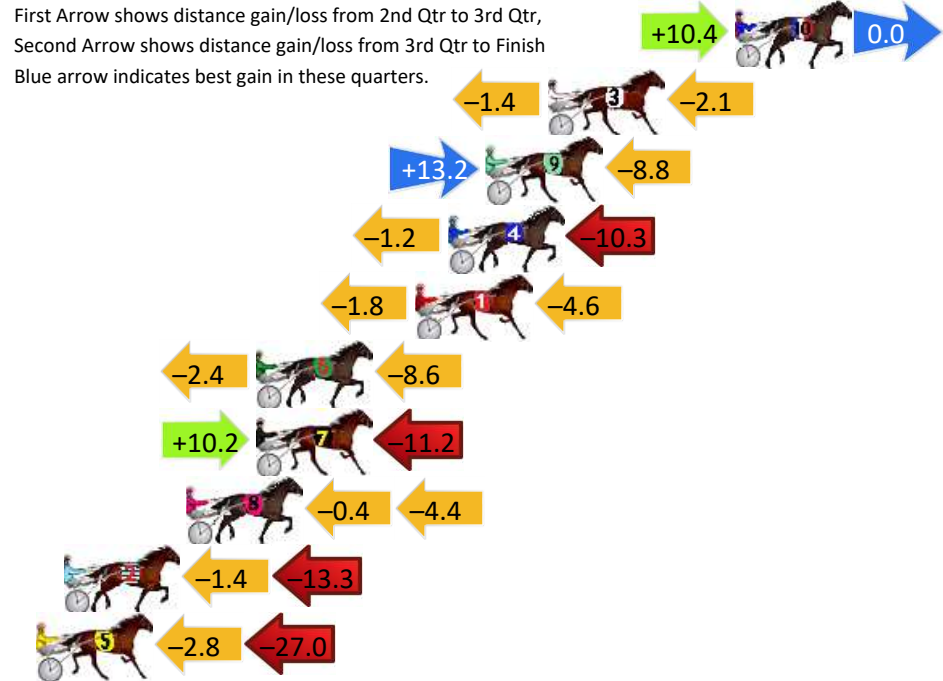

Bathurst Race 2 Distance 1730m

Wednesday, 24 July 2024

Gross Time: 2:03.90 MileRate: 1:55.20 LeadTime: 8.00s First Qtr: 29.10s Second Qtr: 30.90s Third Qtr: 28.60s Fourth Qtr: 27.30s

DATA TABLE: 800 / 400 Posi's are position from leader and (how wide the horse was at that position)

No	Horse	Plc	Mar	800 Posi	400 Posi	Time	3rd Qtr	4th Qt
10	VITE MONET	1	0.0m	10.4m (1)	0.0m (1)	2:03.90	27.88s	27.30s
3	BETTER SHUSH	2	7.5m	4.0m (0)	5.4m (0)	2:04.44	28.70s	27.44s
9	MISTER MANAGER	3	10.0m	14.4m (1)	1.2m (2)	2:04.62	27.70s	27.90s
4	SPECIAL SPIN	4	11.5m	0.0m (0)	1.2m (0)	2:04.73	28.70s	28.00s
1	THE VIXEN	5	12.8m	6.4m (1)	8.2m (2)	2:04.82	28.73s	27.61s
6	ZACHARY SHANNON	6	19.2m	8.2m (0)	10.6m (0)	2:05.28	28.78s	27.88s
7	YES YOU MAY	7	19.2m	18.2m (1)	8.0m (3)	2:05.28	27.91s	28.06s
8	BELL RIVER BOY	8	22.0m	17.2m (0)	17.6m (0)	2:05.48	28.63s	27.60s
2	BLAZIN CHIMES	9	26.9m	12.2m (0)	13.6m (1)	2:05.83	28.72s	28.20s
5	JAYJAYTESS	10	32.4m	2.6m (1)	5.4m (1)	2:06.23	28.84s	29.13s

Finish Position and metres gained

800

Visual positions in race at 2nd Quarter