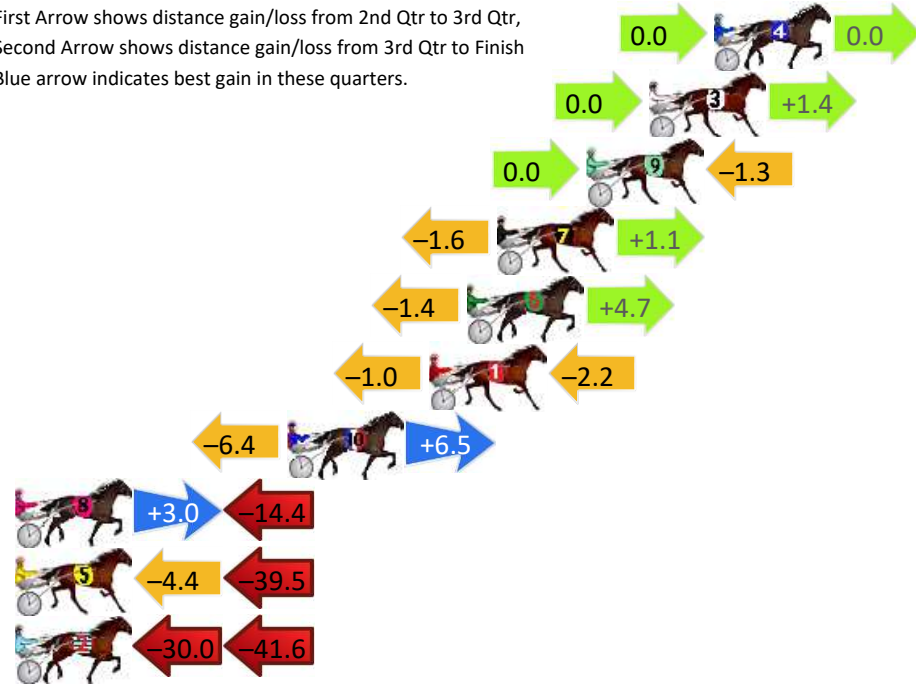

Finish Position and metres gained

First Arrow shows distance gain/loss from 2nd Qtr to 3rd Qtr, Second Arrow shows distance gain/loss from 3rd Qtr to Finish
Blue arrow indicates best gain in these quarters.

800

Visual positions in race at 2nd Quarter

400

Visual positions in race at 3rd Quarter

Bathurst Race 4 Distance 2260m

Wednesday, 24 July 2024

Gross Time: 2:45.20 MileRate: 1:57.60 LeadTime: 49.30s First Qtr: 29.90s Second Qtr: 29.20s Third Qtr: 27.90s Fourth Qtr: 28.90s

DATA TABLE: 800 / 400 Posi's are position from leader and (how wide the horse was at that position)

No	Horse	Plc	Mar	800 Posi	400 Posi	Time	3rd Qtr	4th Qt
4	WAMBOYNEINAMERICA	1	0.0m	0.0m (0)	0.0m (0)	2:45.20	27.90s	28.90s
3	COLLECTIVE WORKS	2	2.6m	4.0m (0)	4.0m (0)	2:45.40	27.90s	28.80s
9	GISSELLE	3	5.1m	3.8m (1)	3.8m (1)	2:45.59	27.90s	28.99s
7	QUESTRO QUEEN	4	8.7m	8.2m (1)	9.8m (1)	2:45.86	28.01s	28.82s
6	NIKALONG MINT	5	9.9m	13.2m (0)	14.6m (0)	2:45.95	28.00s	28.56s
1	EYEDIDNTLOSEIT	6	11.4m	8.2m (0)	9.2m (0)	2:46.06	27.97s	29.06s
10	VAMOS	7	17.1m	17.2m (1)	23.6m (2)	2:46.50	28.36s	28.43s
8	PUPPETEER	8	33.0m	21.6m (1)	18.6m (2)	2:47.70	27.67s	29.93s
5	JAZZMIN	9	56.9m	13.0m (1)	17.4m (1)	2:49.52	28.16s	31.74s
2	THE RINGMASTER	10	341.6m	270.0m (0)	300.0m (0)	3:11.11	29.97s	31.89s