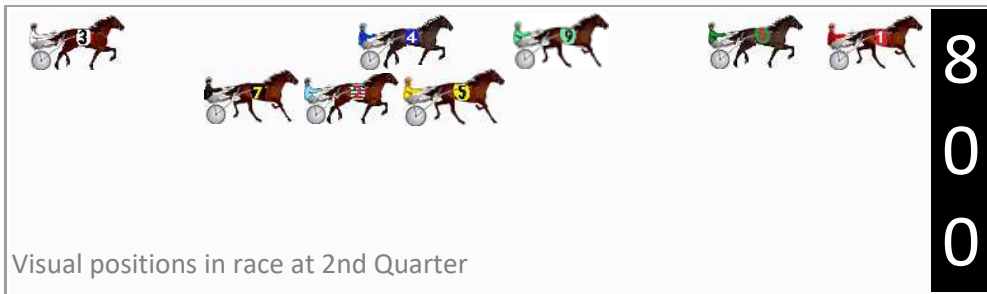

Bathurst Race 7 Distance 1730m

Wednesday, 24 July 2024

Gross Time: 2:06.90 MileRate: 1:58.10 LeadTime: 8.20s First Qtr: 28.90s Second Qtr: 29.60s Third Qtr: 28.90s Fourth Qtr: 31.30s

DATA TABLE: 800 / 400 Posi's are position from leader and (how wide the horse was at that position)

No	Horse	Plc	Mar	800 Posi	400 Posi	Time	3rd Qtr	4th Qt
3	VINY JAY	1	0.0m	38.0m (0)	32.0m (0)	2:06.90	28.55s	28.81s
9	FUNDA	2	0.5m	12.6m (0)	11.2m (0)	2:06.94	28.83s	30.47s
1	MYSTERIOUS BEACH	3	1.1m	0.0m (0)	0.0m (0)	2:06.99	28.90s	31.39s
2	ROCKNROLL RAMBO	4	2.1m	21.0m (1)	17.8m (1)	2:07.07	28.71s	30.08s
7	MATTEO	5	3.6m	25.0m (1)	21.6m (0)	2:07.19	28.70s	29.90s
5	WITHDISTINCTION	6	3.6m	17.0m (1)	18.2m (2)	2:07.19	29.03s	30.16s
6	HES REGAL	7	4.5m	4.8m (0)	5.4m (0)	2:07.27	28.95s	31.23s
4	RIP ROCK	8	8.4m	18.8m (0)	16.2m (0)	2:07.59	28.73s	30.69s

Finish Position and metres gained

First Arrow shows distance gain/loss from 2nd Qtr to 3rd Qtr, Second Arrow shows distance gain/loss from 3rd Qtr to Finish. Blue arrow indicates best gain in these quarters.

Visual positions in race at 2nd Quarter

Visual positions in race at 3rd Quarter