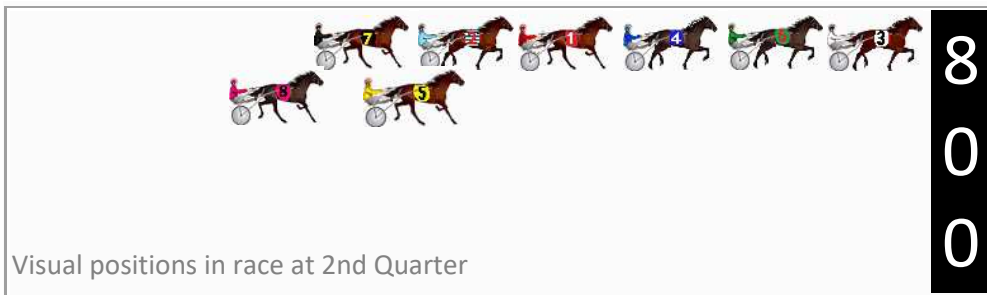

Bathurst Race 8 Distance 1730m

Wednesday, 24 July 2024

Gross Time: 2:07.00 MileRate: 1:58.20 LeadTime: 8.10s First Qtr: 29.20s Second Qtr: 31.30s Third Qtr: 29.70s Fourth Qtr: 28.70s

DATA TABLE: 800 / 400 Posi's are position from leader and (how wide the horse was at that position)

NoHorse	Plc	Mar	800 Posi	400 Posi	Time	3rd Qtr	4th Qt
3 DIVINE GIRL	1	0.0m	0.0m (0)	0.0m (0)	2:07.00	29.70s	28.70s
2 VALENTINI	2	5.0m	16.4m (0)	14.0m (2)	2:07.38	29.51s	28.06s
7 SAUCEY TOOTH	3	6.8m	20.6m (0)	17.2m (1)	2:07.51	29.44s	27.96s
8 JOSEY MINT	4	8.4m	24.0m (1)	10.4m (1)	2:07.63	28.71s	28.56s
6 SUSIEQ SHANNON	5	13.5m	4.0m (0)	4.2m (0)	2:08.02	29.73s	29.36s
4 MISS ALOHA	6	30.2m	8.2m (0)	8.2m (0)	2:09.28	29.73s	30.27s
5 SANTUZZA ART	7	30.8m	18.6m (1)	6.2m (1)	2:09.32	28.83s	30.46s
1 SHES SOME LEXY	8	55.7m	12.4m (0)	12.6m (0)	2:11.20	29.77s	31.78s

Finish Position and metres gained

First Arrow shows distance gain/loss from 2nd Qtr to 3rd Qtr,
Second Arrow shows distance gain/loss from 3rd Qtr to Finish
Blue arrow indicates best gain in these quarters.

Visual positions in race at 2nd Quarter

Visual positions in race at 3rd Quarter