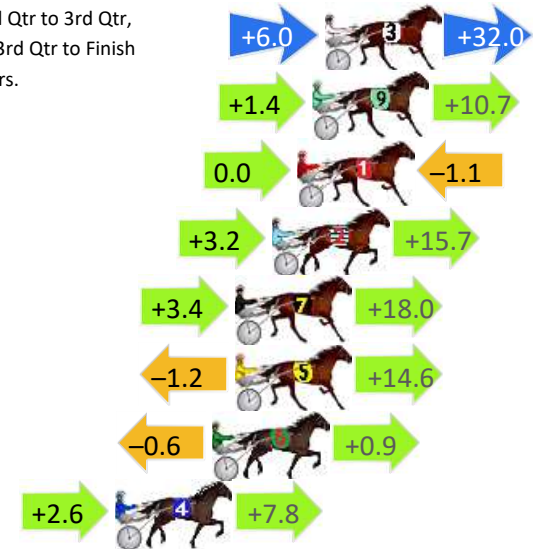

Finish Position and metres gained

First Arrow shows distance gain/loss from 2nd Qtr to 3rd Qtr, Second Arrow shows distance gain/loss from 3rd Qtr to Finish
Blue arrow indicates best gain in these quarters.

800

Visual positions in race at 2nd Quarter

400

Visual positions in race at 3rd Quarter

Bathurst Race 7 Distance 1730m

Wednesday, 24 July 2024

Gross Time: 2:06.90 MileRate: 1:58.10 LeadTime: 8.20s First Qtr: 28.90s Second Qtr: 29.60s Third Qtr: 28.90s Fourth Qtr: 31.30s

DATA TABLE: 800 / 400 Posi's are position from leader and (how wide the horse was at that position)

No	Horse	Plc	Mar	800 Posi	400 Posi	Time	3rd Qtr	4th Qt
3	VINY JAY	1	0.0m	38.0m (0)	32.0m (0)	2:06.90	28.55s	28.81s
9	FUNDA	2	0.5m	12.6m (0)	11.2m (0)	2:06.94	28.83s	30.47s
1	MYSTERIOUS BEACH	3	1.1m	0.0m (0)	0.0m (0)	2:06.99	28.90s	31.39s
2	ROCKNROLL RAMBO	4	2.1m	21.0m (1)	17.8m (1)	2:07.07	28.71s	30.08s
7	MATTEO	5	3.6m	25.0m (1)	21.6m (0)	2:07.19	28.70s	29.90s
5	WITHDISTINCTION	6	3.6m	17.0m (1)	18.2m (2)	2:07.19	29.03s	30.16s
6	HES REGAL	7	4.5m	4.8m (0)	5.4m (0)	2:07.27	28.95s	31.23s
4	RIP ROCK	8	8.4m	18.8m (0)	16.2m (0)	2:07.59	28.73s	30.69s

Finish Position and metres gained

First Arrow shows distance gain/loss from 2nd Qtr to 3rd Qtr, Second Arrow shows distance gain/loss from 3rd Qtr to Finish. Blue arrow indicates best gain in these quarters.