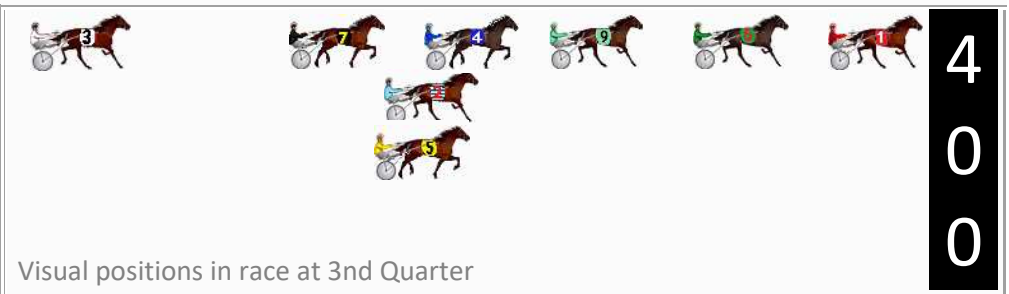

Bathurst Race 7 Distance 1730m

Wednesday, 24 July 2024

Gross Time: 2:06.90 MileRate: 1:58.10 LeadTime: 8.20s First Qtr: 28.90s Second Qtr: 29.60s Third Qtr: 28.90s Fourth Qtr: 31.30s

DATA TABLE: 800 / 400 Posi's are position from leader and (how wide the horse was at that position)

No	Horse	Plc	Mar	800 Posi	400 Posi	Time	3rd Qtr	4th Qt
3	VINY JAY	1	0.0m	38.0m (0)	32.0m (0)	2:06.90	28.55s	28.81s
9	FUNDA	2	0.5m	12.6m (0)	11.2m (0)	2:06.94	28.83s	30.47s
1	MYSTERIOUS BEACH	3	1.1m	0.0m (0)	0.0m (0)	2:06.99	28.90s	31.39s
2	ROCKNROLL RAMBO	4	2.1m	21.0m (1)	17.8m (1)	2:07.07	28.71s	30.08s
7	MATTEO	5	3.6m	25.0m (1)	21.6m (0)	2:07.19	28.70s	29.90s
5	WITHDISTINCTION	6	3.6m	17.0m (1)	18.2m (2)	2:07.19	29.03s	30.16s
6	HES REGAL	7	4.5m	4.8m (0)	5.4m (0)	2:07.27	28.95s	31.23s
4	RIP ROCK	8	8.4m	18.8m (0)	16.2m (0)	2:07.59	28.73s	30.69s

Finish Position and metres gained

First Arrow shows distance gain/loss from 2nd Qtr to 3rd Qtr, Second Arrow shows distance gain/loss from 3rd Qtr to Finish. Blue arrow indicates best gain in these quarters.

Visual positions in race at 3rd Quarter