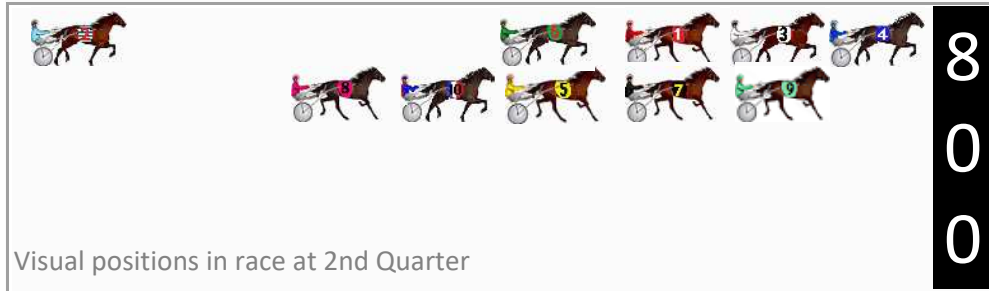

Finish Position and metres gained

First Arrow shows distance gain/loss from 2nd Qtr to 3rd Qtr, Second Arrow shows distance gain/loss from 3rd Qtr to Finish
Blue arrow indicates best gain in these quarters.

800

Visual positions in race at 2nd Quarter

400

Visual positions in race at 3rd Quarter

Bathurst Race 4 Distance 2260m

Wednesday, 24 July 2024

Gross Time: 2:45.20 MileRate: 1:57.60 LeadTime: 49.30s First Qtr: 29.90s Second Qtr: 29.20s Third Qtr: 27.90s Fourth Qtr: 28.90s

DATA TABLE: 800 / 400 Posi's are position from leader and (how wide the horse was at that position)

No	Horse	Plc	Mar	800 Posi	400 Posi	Time	3rd Qtr	4th Qt
4	WAMBOYNEINAMERICA	1	0.0m	0.0m (0)	0.0m (0)	2:45.20	27.90s	28.90s
3	COLLECTIVE WORKS	2	2.6m	4.0m (0)	4.0m (0)	2:45.40	27.90s	28.80s
9	GISSELLE	3	5.1m	3.8m (1)	3.8m (1)	2:45.59	27.90s	28.99s
7	QUESTRO QUEEN	4	8.7m	8.2m (1)	9.8m (1)	2:45.86	28.01s	28.82s
6	NIKALONG MINT	5	9.9m	13.2m (0)	14.6m (0)	2:45.95	28.00s	28.56s
1	EYEDIDNTLOSEIT	6	11.4m	8.2m (0)	9.2m (0)	2:46.06	27.97s	29.06s
10	VAMOS	7	17.1m	17.2m (1)	23.6m (2)	2:46.50	28.36s	28.43s
8	PUPPETEER	8	33.0m	21.6m (1)	18.6m (2)	2:47.70	27.67s	29.93s
5	JAZZMIN	9	56.9m	13.0m (1)	17.4m (1)	2:49.52	28.16s	31.74s
2	THE RINGMASTER	10	341.6m	270.0m (0)	300.0m (0)	3:11.11	29.97s	31.89s