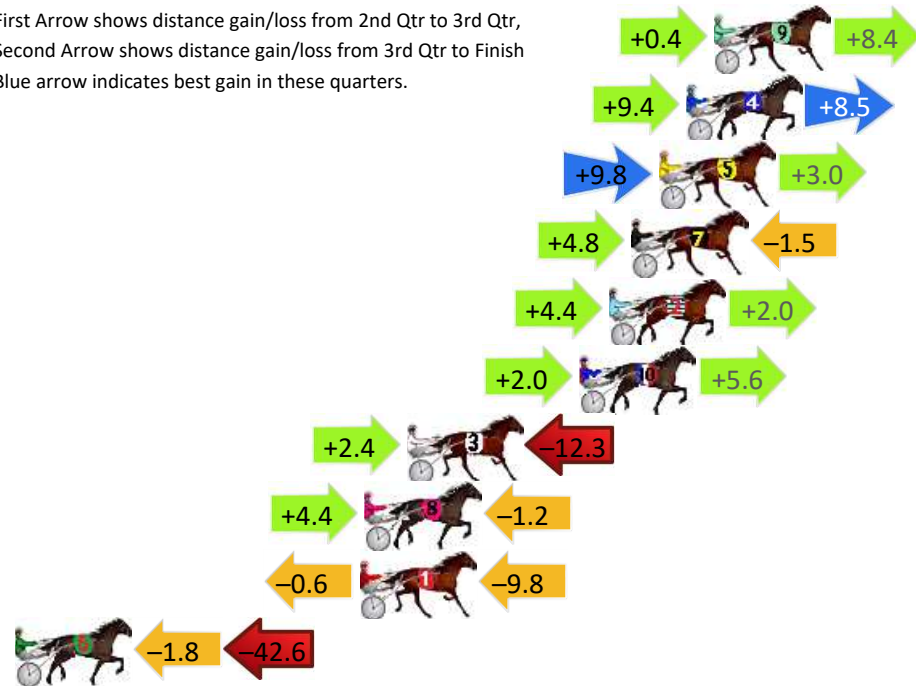

Bathurst Race 1 Distance 2260m

Wednesday, 24 July 2024

Gross Time: 2:44.80 MileRate: 1:57.40 LeadTime: 45.90s First Qtr: 30.20s Second Qtr: 29.30s Third Qtr: 29.90s Fourth Qtr: 29.50s

DATA TABLE: 800 / 400 Posi's are position from leader and (how wide the horse was at that position)

No	Horse	Plc	Mar	800 Posi	400 Posi	Time	3rd Qtr	4th Qt
9	ROCKU	1	0.0m	8.8m (0)	8.4m (0)	2:44.80	29.87s	28.88s
4	TAMANISHA TERROR	2	1.1m	19.0m (1)	9.6m (3)	2:44.89	29.20s	28.88s
5	KEAYANG DOMINO	3	2.2m	15.0m (1)	5.2m (3)	2:44.97	29.17s	29.28s
7	TITIWHA	4	3.3m	6.6m (1)	1.8m (2)	2:45.06	29.55s	29.61s
2	MIGHTY ATOM	5	4.2m	10.6m (1)	6.2m (2)	2:45.12	29.57s	29.35s
10	ALWAYSBMYPONY	6	5.4m	13.0m (0)	11.0m (1)	2:45.22	29.75s	29.09s
3	SABELLA SHANNON	7	12.3m	2.4m (1)	0.0m (1)	2:45.75	29.73s	30.40s
8	SPORTY MARY	8	14.0m	17.2m (0)	12.8m (0)	2:45.88	29.58s	29.59s
1	HYDEEHO	9	14.2m	3.8m (0)	4.4m (1)	2:45.90	29.95s	30.22s
6	SATELLITE SIMBA	10	44.4m	0.0m (0)	1.8m (0)	2:48.23	30.05s	32.62s

Finish Position and metres gained

First Arrow shows distance gain/loss from 2nd Qtr to 3rd Qtr, Second Arrow shows distance gain/loss from 3rd Qtr to Finish
Blue arrow indicates best gain in these quarters.