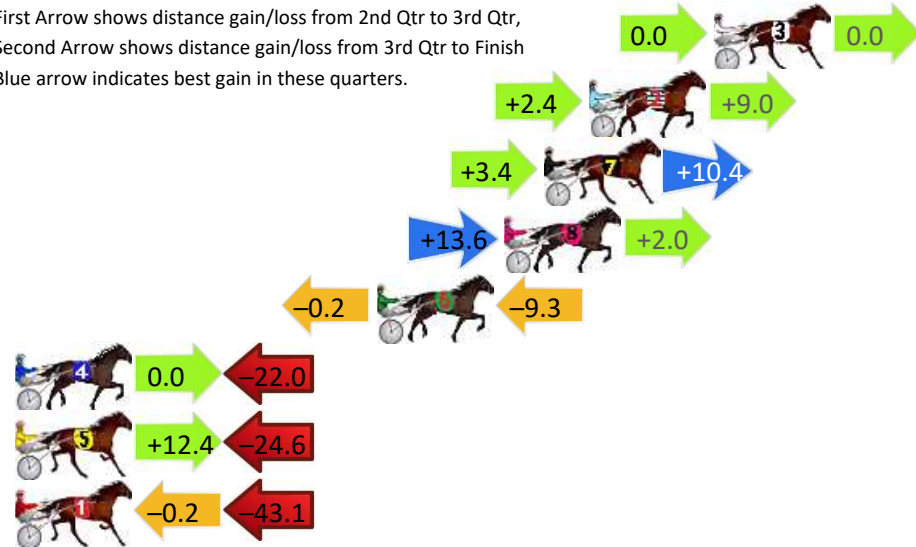

Bathurst Race 8 Distance 1730m

Wednesday, 24 July 2024

Gross Time: 2:07.00 MileRate: 1:58.20 LeadTime: 8.10s First Qtr: 29.20s Second Qtr: 31.30s Third Qtr: 29.70s Fourth Qtr: 28.70s

DATA TABLE: 800 / 400 Posi's are position from leader and (how wide the horse was at that position)

NoHorse	Plc	Mar	800 Posi	400 Posi	Time	3rd Qtr	4th Qt
3 DIVINE GIRL	1	0.0m	0.0m (0)	0.0m (0)	2:07.00	29.70s	28.70s
2 VALENTINI	2	5.0m	16.4m (0)	14.0m (2)	2:07.38	29.51s	28.06s
7 SAUCEY TOOTH	3	6.8m	20.6m (0)	17.2m (1)	2:07.51	29.44s	27.96s
8 JOSEY MINT	4	8.4m	24.0m (1)	10.4m (1)	2:07.63	28.71s	28.56s
6 SUSIEQ SHANNON	5	13.5m	4.0m (0)	4.2m (0)	2:08.02	29.73s	29.36s
4 MISS ALOHA	6	30.2m	8.2m (0)	8.2m (0)	2:09.28	29.73s	30.27s
5 SANTUZZA ART	7	30.8m	18.6m (1)	6.2m (1)	2:09.32	28.83s	30.46s
1 SHES SOME LEXY	8	55.7m	12.4m (0)	12.6m (0)	2:11.20	29.77s	31.78s

Finish Position and metres gained

First Arrow shows distance gain/loss from 2nd Qtr to 3rd Qtr,
Second Arrow shows distance gain/loss from 3rd Qtr to Finish
Blue arrow indicates best gain in these quarters.

Visual positions in race at 2nd Quarter

Visual positions in race at 3rd Quarter