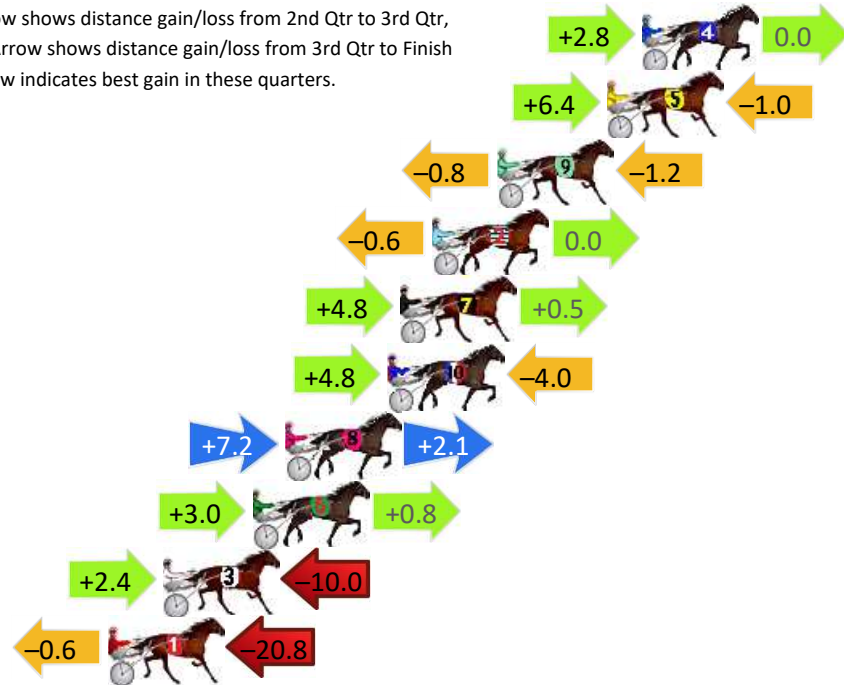

Finish Position and metres gained

800

Visual positions in race at 2nd Quarter

400

Visual positions in race at 3rd Quarter

Bathurst Race 3 Distance 2260m

Wednesday, 24 July 2024

Gross Time: 2:47.80 MileRate: 1:59.50 LeadTime: 48.40s First Qtr: 30.80s Second Qtr: 30.40s Third Qtr: 29.80s Fourth Qtr: 28.40s

DATA TABLE: 800 / 400 Posi's are position from leader and (how wide the horse was at that position)

No	Horse	Plc	Mar	800 Posi	400 Posi	Time	3rd Qtr	4th Qt
4	UNREAL FEELING	1	0.0m	2.8m (1)	0.0m (1)	2:47.80	29.60s	28.40s
5	CATCH THE SHARK	2	1.4m	6.8m (1)	0.4m (2)	2:47.90	29.34s	28.47s
9	MY COURTELL	3	5.8m	3.8m (0)	4.6m (0)	2:48.23	29.86s	28.48s
2	CARBAGANOOSH	4	8.4m	7.8m (0)	8.4m (0)	2:48.43	29.84s	28.40s
7	GABBYS SPORTSTAR	5	9.7m	15.0m (1)	10.2m (2)	2:48.52	29.45s	28.36s
10	MAMMALS ALIBI	6	10.2m	11.0m (1)	6.2m (2)	2:48.56	29.46s	28.68s
8	WESTERN BILL	7	14.3m	23.6m (1)	16.4m (0)	2:48.87	29.28s	28.25s
6	SPORTY MICKILLA	8	15.6m	19.4m (1)	16.4m (1)	2:48.96	29.58s	28.34s
3	BACKINTOWN	9	19.2m	11.6m (0)	9.2m (1)	2:49.23	29.64s	29.11s
1	BLING THE LUCK	10	21.4m	0.0m (0)	0.6m (0)	2:49.40	29.88s	29.87s

Finish Position and metres gained

First Arrow shows distance gain/loss from 2nd Qtr to 3rd Qtr, Second Arrow shows distance gain/loss from 3rd Qtr to Finish
Blue arrow indicates best gain in these quarters.