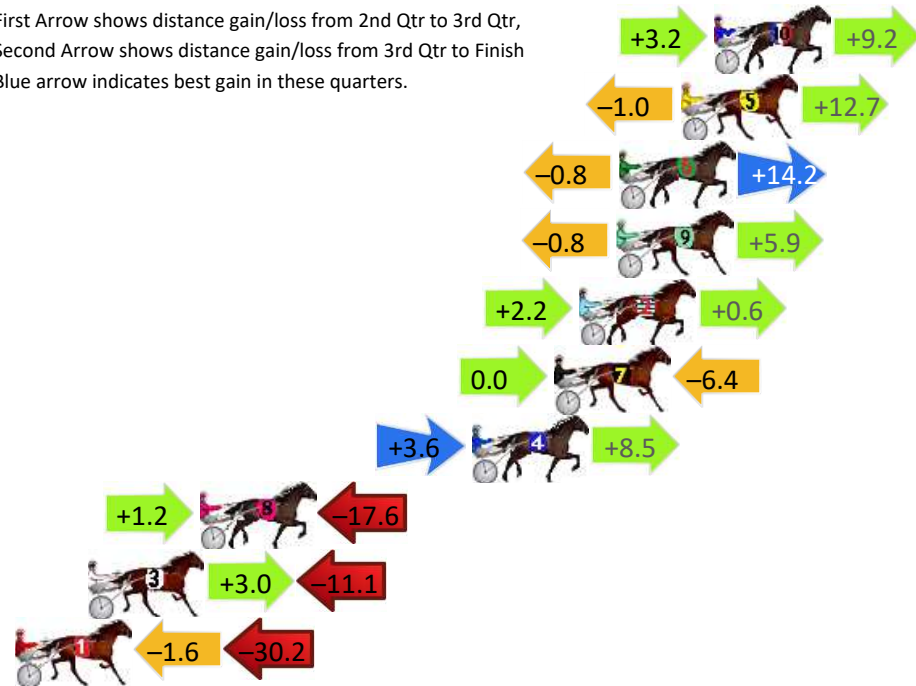

Finish Position and metres gained

First Arrow shows distance gain/loss from 2nd Qtr to 3rd Qtr, Second Arrow shows distance gain/loss from 3rd Qtr to Finish
Blue arrow indicates best gain in these quarters.

800

Visual positions in race at 2nd Quarter

400

Visual positions in race at 3rd Quarter

Bathurst Race 6 Distance 2260m

Wednesday, 24 July 2024

Gross Time: 2:48.80 MileRate: 2:00.20 LeadTime: 48.40s First Qtr: 31.40s Second Qtr: 30.20s Third Qtr: 29.30s Fourth Qtr: 29.50s

DATA TABLE: 800 / 400 Posi's are position from leader and (how wide the horse was at that position)

No	Horse	Plc	Mar	800 Posi	400 Posi	Time	3rd Qtr	4th Qt
10	HAZZA IS WATCHING	1	0.0m	12.4m (1)	9.2m (3)	2:48.80	29.07s	28.83s
5	BRIDGE ON FIRE	2	1.3m	13.0m (0)	14.0m (1)	2:48.90	29.38s	28.57s
6	LITTLE POPCORN	3	3.8m	17.2m (0)	18.0m (1)	2:49.09	29.36s	28.46s
9	A LIL BIT OF LOVE	4	3.9m	9.0m (0)	9.8m (1)	2:49.10	29.36s	29.07s
2	NEVERTOOLATE	5	5.4m	8.2m (1)	6.0m (2)	2:49.22	29.14s	29.46s
7	THE BLACK FOX	6	6.4m	0.0m (0)	0.0m (0)	2:49.29	29.30s	29.97s
4	TULHURST TIMMY	7	9.7m	21.8m (1)	18.2m (2)	2:49.55	29.04s	28.88s
8	MI MATE RON	8	20.6m	4.2m (1)	3.0m (1)	2:50.39	29.21s	30.79s
3	DOTTIE FEELS GOOD	9	25.1m	17.0m (1)	14.0m (2)	2:50.74	29.08s	30.31s
1	ALPHA XENA	10	36.8m	5.0m (0)	6.6m (0)	2:51.65	29.41s	31.71s