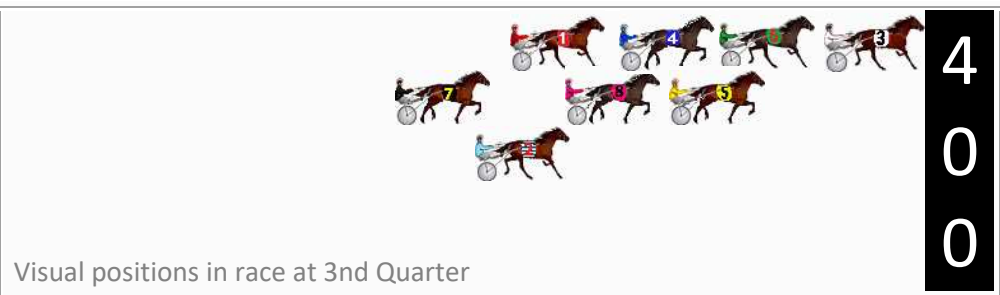

Bathurst Race 8 Distance 1730m

Wednesday, 24 July 2024

Gross Time: 2:07.00 MileRate: 1:58.20 LeadTime: 8.10s First Qtr: 29.20s Second Qtr: 31.30s Third Qtr: 29.70s Fourth Qtr: 28.70s

DATA TABLE: 800 / 400 Posi's are position from leader and (how wide the horse was at that position)

NoHorse	Plc	Mar	800 Posi	400 Posi	Time	3rd Qtr	4th Qt
3 DIVINE GIRL	1	0.0m	0.0m (0)	0.0m (0)	2:07.00	29.70s	28.70s
2 VALENTINI	2	5.0m	16.4m (0)	14.0m (2)	2:07.38	29.51s	28.06s
7 SAUCEY TOOTH	3	6.8m	20.6m (0)	17.2m (1)	2:07.51	29.44s	27.96s
8 JOSEY MINT	4	8.4m	24.0m (1)	10.4m (1)	2:07.63	28.71s	28.56s
6 SUSIEQ SHANNON	5	13.5m	4.0m (0)	4.2m (0)	2:08.02	29.73s	29.36s
4 MISS ALOHA	6	30.2m	8.2m (0)	8.2m (0)	2:09.28	29.73s	30.27s
5 SANTUZZA ART	7	30.8m	18.6m (1)	6.2m (1)	2:09.32	28.83s	30.46s
1 SHES SOME LEXY	8	55.7m	12.4m (0)	12.6m (0)	2:11.20	29.77s	31.78s

Finish Position and metres gained

First Arrow shows distance gain/loss from 2nd Qtr to 3rd Qtr,
Second Arrow shows distance gain/loss from 3rd Qtr to Finish
Blue arrow indicates best gain in these quarters.

Visual positions in race at 3rd Quarter