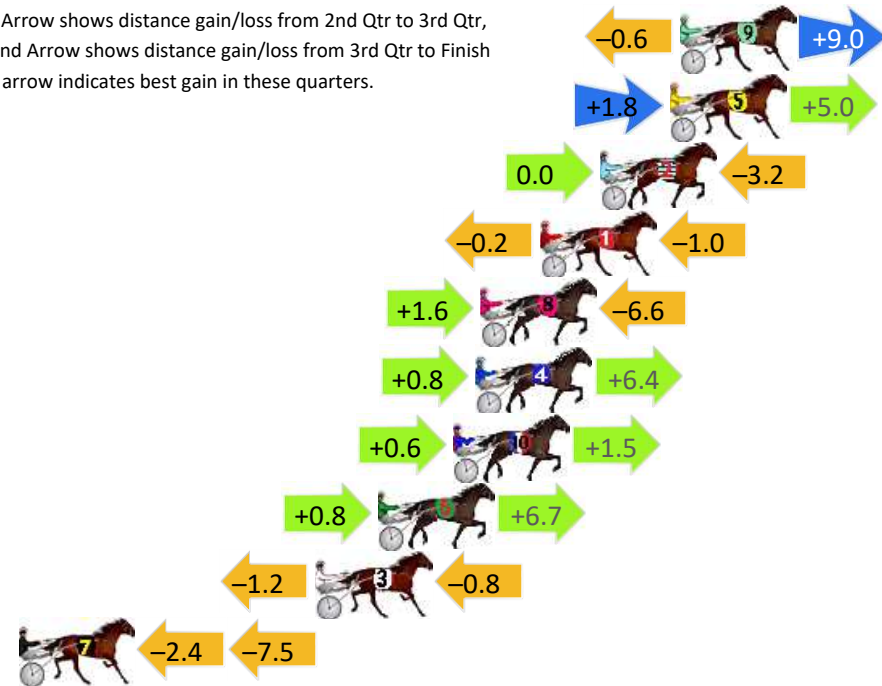

Finish Position and metres gained

First Arrow shows distance gain/loss from 2nd Qtr to 3rd Qtr, Second Arrow shows distance gain/loss from 3rd Qtr to Finish
Blue arrow indicates best gain in these quarters.

Bathurst Race 5 Distance 1730m

Wednesday, 24 July 2024

Gross Time: 2:03.80 MileRate: 1:55.10 LeadTime: 8.00s First Qtr: 30.10s Second Qtr: 30.40s Third Qtr: 27.60s Fourth Qtr: 27.70s

DATA TABLE: 800 / 400 Posi's are position from leader and (how wide the horse was at that position)