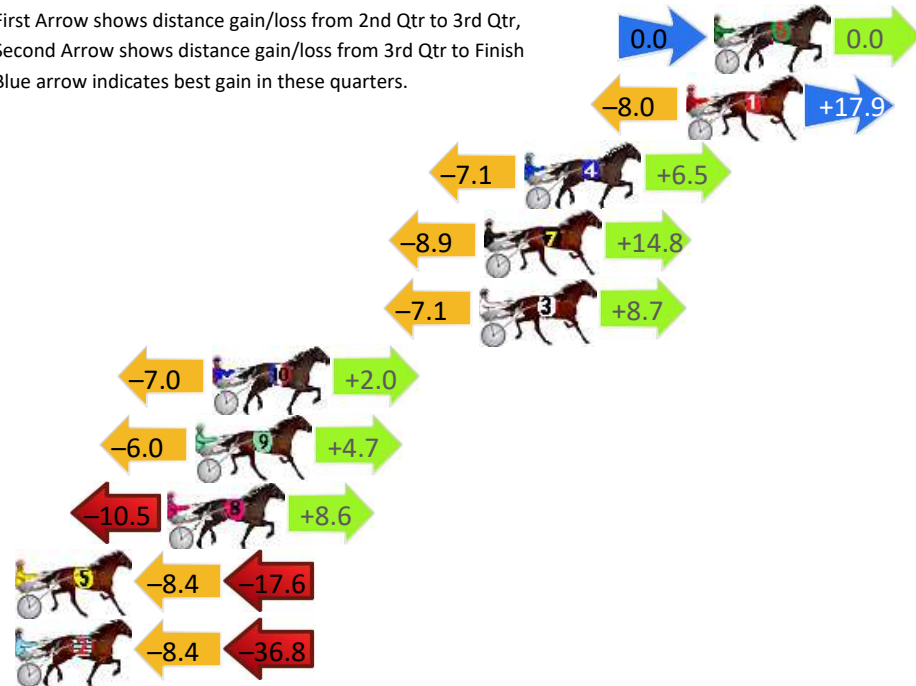

## Finish Position and metres gained

First Arrow shows distance gain/loss from 2nd Qtr to 3rd Qtr, Second Arrow shows distance gain/loss from 3rd Qtr to Finish  
Blue arrow indicates best gain in these quarters.

# Penrith Race 2 Distance 2125m

Thursday, 25 July 2024

Gross Time: 2:36.00 MileRate: 1:58.20 LeadTime: 36.50s First Qtr: 31.80s Second Qtr: 30.80s Third Qtr: 27.70s Fourth Qtr: 29.20s

DATA TABLE: 800 / 400 Posi's are position from leader and (how wide the horse was at that position)