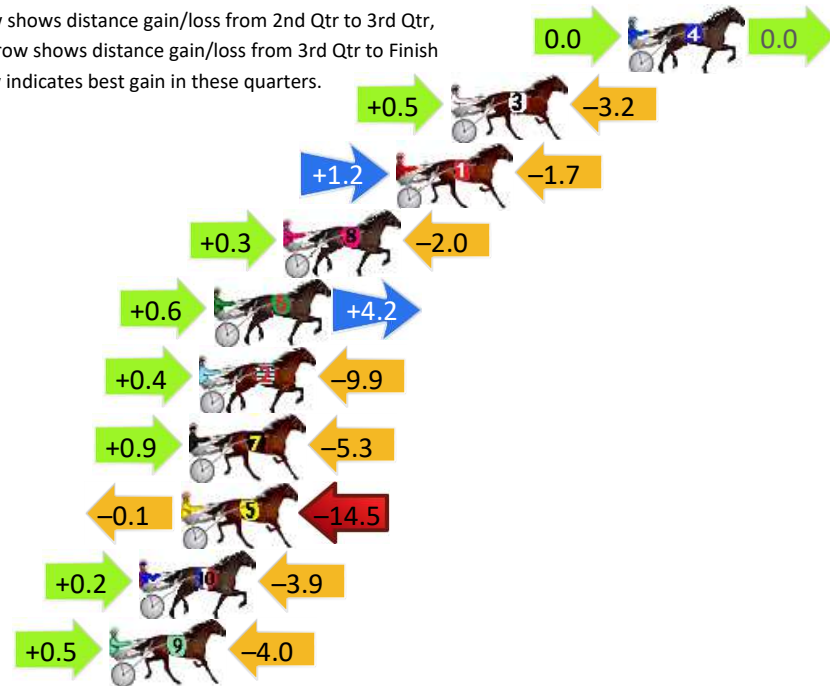

# Penrith Race 6 Distance 1720m

Thursday, 25 July 2024

Gross Time: 2:06.60 MileRate: 1:58.50 LeadTime: 7.50s First Qtr: 30.20s Second Qtr: 31.50s Third Qtr: 29.30s Fourth Qtr: 28.10s

DATA TABLE: 800 / 400 Posi's are position from leader and (how wide the horse was at that position)

No	Horse	Plc	Mar	800 Posi	400 Posi	Time	3rd Qtr	4th Qt
4	RIP JACKSON	1	0.0m	0.0m (0)	0.0m (0)	2:06.60	29.30s	28.10s
3	DASHING CHEDDAR	2	7.1m	4.4m (0)	3.9m (0)	2:07.12	29.26s	28.34s
1	OURSURFINSAFARI	3	9.3m	8.8m (0)	7.6m (0)	2:07.29	29.20s	28.25s
8	BETTER HARLEY	4	13.8m	12.1m (1)	11.8m (1)	2:07.62	29.26s	28.28s
6	TOMMYS LUCK	5	16.6m	21.4m (0)	20.8m (1)	2:07.83	29.22s	27.85s
2	DEEBO	6	17.2m	7.7m (1)	7.3m (1)	2:07.87	29.26s	28.85s
7	BELL RIVERKID	7	17.6m	13.2m (0)	12.3m (0)	2:07.90	29.22s	28.52s
5	ROGERVALERIO LOMBO	8	17.9m	3.3m (1)	3.4m (1)	2:07.92	29.30s	29.18s
10	TIGERS INVASION	9	19.6m	15.9m (1)	15.7m (1)	2:08.05	29.26s	28.43s
9	KNOCKOUT TYSON	10	20.8m	17.3m (0)	16.8m (0)	2:08.14	29.24s	28.44s

## Finish Position and metres gained

First Arrow shows distance gain/loss from 2nd Qtr to 3rd Qtr, Second Arrow shows distance gain/loss from 3rd Qtr to Finish  
Blue arrow indicates best gain in these quarters.