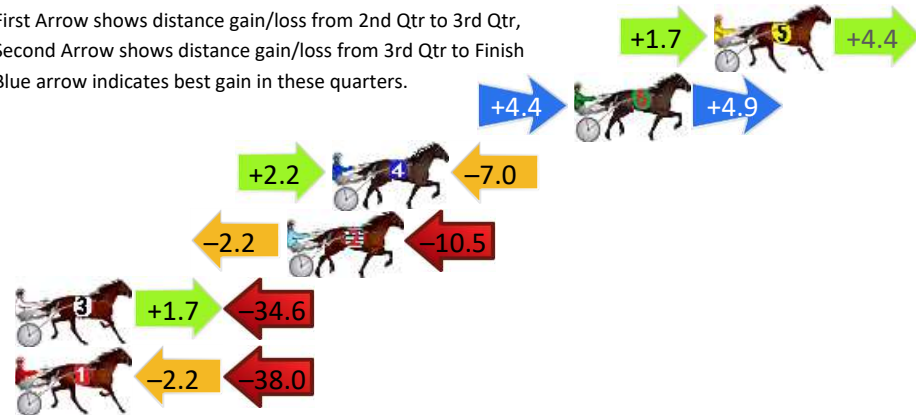

## Finish Position and metres gained

First Arrow shows distance gain/loss from 2nd Qtr to 3rd Qtr, Second Arrow shows distance gain/loss from 3rd Qtr to Finish  
Blue arrow indicates best gain in these quarters.

800

Visual positions in race at 2nd Quarter

400

Visual positions in race at 3rd Quarter

# Penrith Race 9 Distance 1720m

Thursday, 25 July 2024

Gross Time: 2:06.20 MileRate: 1:58.10 LeadTime: 7.70s First Qtr: 29.50s Second Qtr: 30.70s Third Qtr: 29.20s Fourth Qtr: 29.10s

DATA TABLE: 800 / 400 Posi's are position from leader and (how wide the horse was at that position)