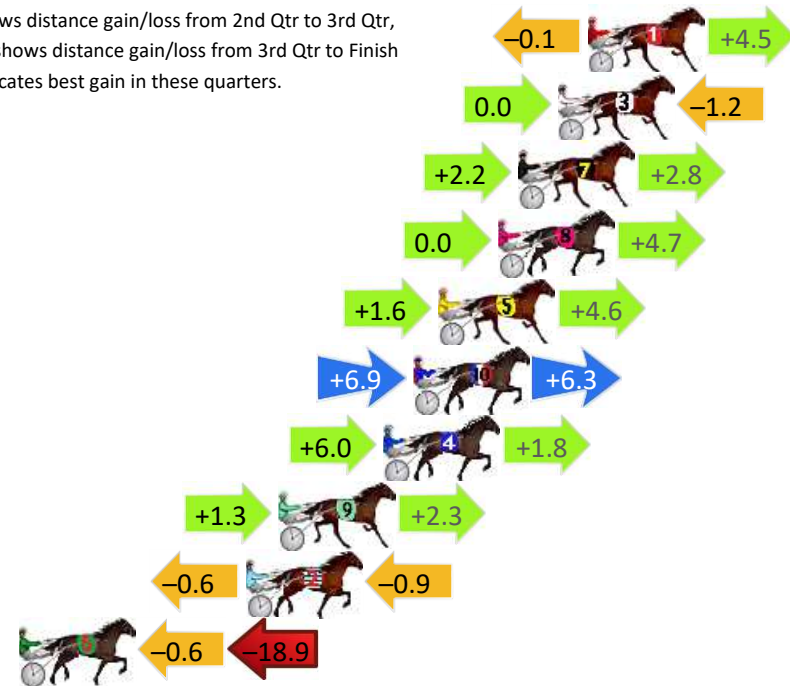

## Finish Position and metres gained

First Arrow shows distance gain/loss from 2nd Qtr to 3rd Qtr, Second Arrow shows distance gain/loss from 3rd Qtr to Finish  
Blue arrow indicates best gain in these quarters.

800

Visual positions in race at 2nd Quarter

400

Visual positions in race at 3rd Quarter

# Penrith Race 3 Distance 1720m

Thursday, 25 July 2024

Gross Time: 2:03.40 MileRate: 1:55.40 LeadTime: 7.60s First Qtr: 28.80s Second Qtr: 29.10s Third Qtr: 29.10s Fourth Qtr: 28.80s

DATA TABLE: 800 / 400 Posi's are position from leader and (how wide the horse was at that position)