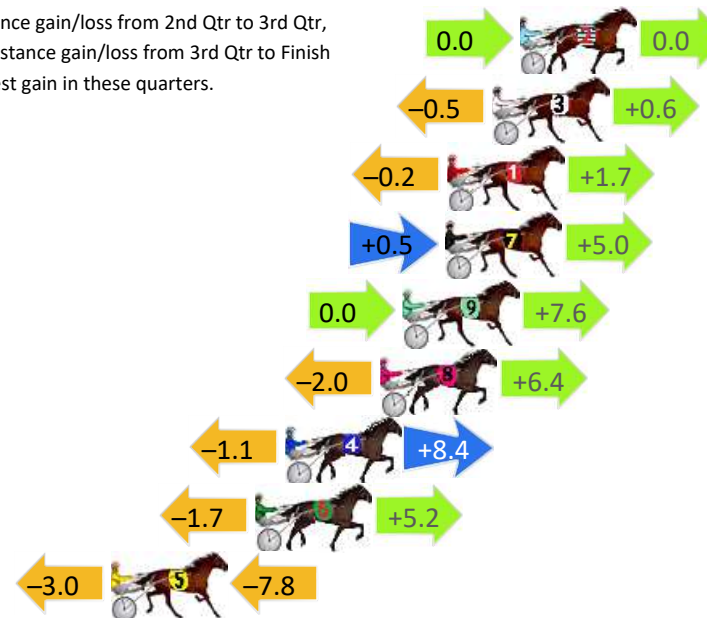

# Penrith Race 1 Distance 2125m

Thursday, 25 July 2024

Gross Time: 2:35.90 MileRate: 1:58.10 LeadTime: 38.00s First Qtr: 31.80s Second Qtr: 29.90s Third Qtr: 27.40s Fourth Qtr: 28.80s

DATA TABLE: 800 / 400 Posi's are position from leader and (how wide the horse was at that position)

## Finish Position and metres gained

First Arrow shows distance gain/loss from 2nd Qtr to 3rd Qtr, Second Arrow shows distance gain/loss from 3rd Qtr to Finish  
Blue arrow indicates best gain in these quarters.