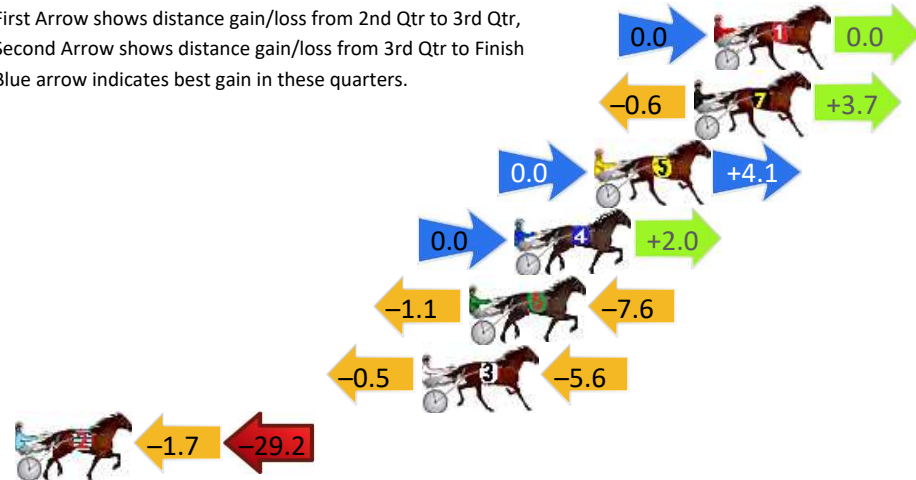

## Finish Position and metres gained

First Arrow shows distance gain/loss from 2nd Qtr to 3rd Qtr, Second Arrow shows distance gain/loss from 3rd Qtr to Finish  
Blue arrow indicates best gain in these quarters.

# Penrith Race 8 Distance 1720m

Thursday, 25 July 2024

Gross Time: 2:06.70 MileRate: 1:58.60 LeadTime: 7.20s First Qtr: 31.00s Second Qtr: 30.80s Third Qtr: 29.00s Fourth Qtr: 28.70s

DATA TABLE: 800 / 400 Posi's are position from leader and (how wide the horse was at that position)

NoHorse	Plc	Mar	800 Posi	400 Posi	Time	3rd Qtr	4th Qt
1 MY ULTIMATE MARIO	1	0.0m	0.0m (0)	0.0m (0)	2:06.70	29.00s	28.70s
7 DOWN WARD DOG	2	0.8m	3.9m (0)	4.5m (0)	2:06.76	29.04s	28.44s
5 GDANSK	3	4.8m	8.9m (0)	8.9m (0)	2:07.06	29.00s	28.42s
4 DOUBLE IT HARRY	4	8.0m	10.0m (1)	10.0m (1)	2:07.30	29.00s	28.58s
6 THE COUNTY SHERIFF	5	9.8m	1.1m (1)	2.2m (1)	2:07.44	29.08s	29.28s
3 SPOOK CROCKER	6	11.7m	5.6m (1)	6.1m (1)	2:07.58	29.04s	29.14s
2 YESNOLETSGO	7	43.7m	12.8m (0)	14.5m (0)	2:09.99	29.12s	30.95s