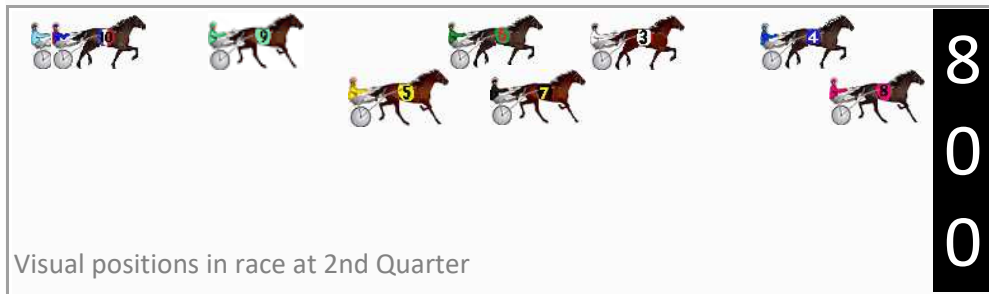

Penrith Race 7 Distance 1720m

Thursday, 25 July 2024

Gross Time: 2:04.70 MileRate: 1:56.70 LeadTime: 7.60s First Qtr: 30.20s Second Qtr: 28.40s Third Qtr: 29.00s Fourth Qtr: 29.50s

DATA TABLE: 800 / 400 Posi's are position from leader and (how wide the horse was at that position)

No	Horse	Plc	Mar	800 Posi	400 Posi	Time	3rd Qtr	4th Qt
4	RAYS REDEMPTION	1	0.0m	2.8m (0)	0.0m (1)	2:04.70	28.80s	29.50s
9	GOTTADOBETTOR	2	0.4m	24.9m (0)	12.1m (2)	2:04.73	28.12s	28.65s
5	PETES ONA MISSION	3	8.8m	19.3m (1)	7.7m (2)	2:05.38	28.20s	29.62s
7	ZENALOU	4	10.0m	13.6m (1)	3.3m (2)	2:05.47	28.28s	30.03s
6	IMA SHINKANSEN	5	11.1m	15.3m (0)	12.7m (0)	2:05.56	28.84s	29.44s
10	ROYAL VINCENT	6	18.7m	31.2m (0)	16.5m (1)	2:06.15	28.00s	29.75s
3	WILLROBY	7	19.8m	9.6m (0)	8.3m (1)	2:06.23	28.92s	30.43s
8	SQUADRON	8	35.3m	0.0m (1)	3.3m (0)	2:07.43	29.24s	31.99s
1	LET SPARKS FLY	9	285.5m	160.9m (0)	190.6m (0)	2:26.78	31.50s	37.72s
2	ESJAY THE NOMAD	10	338.0m	190.7m (0)	225.0m (0)	2:30.84	31.90s	39.28s

Finish Position and metres gained

First Arrow shows distance gain/loss from 2nd Qtr to 3rd Qtr, Second Arrow shows distance gain/loss from 3rd Qtr to Finish
Blue arrow indicates best gain in these quarters.