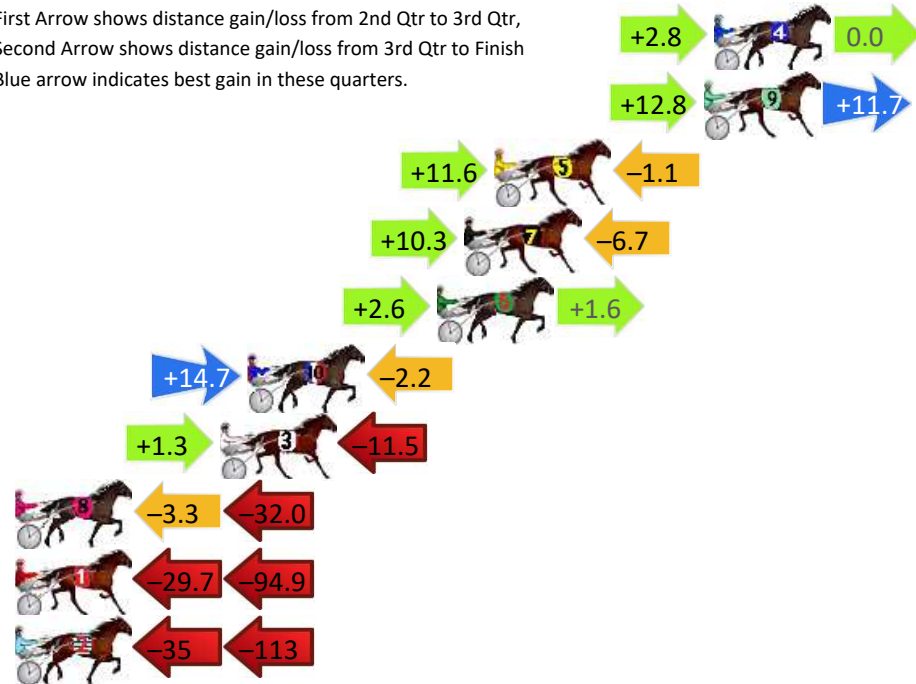

## Finish Position and metres gained

First Arrow shows distance gain/loss from 2nd Qtr to 3rd Qtr, Second Arrow shows distance gain/loss from 3rd Qtr to Finish  
Blue arrow indicates best gain in these quarters.

800

Visual positions in race at 2nd Quarter

400

Visual positions in race at 3rd Quarter

# Penrith Race 7 Distance 1720m

Thursday, 25 July 2024

Gross Time: 2:04.70 MileRate: 1:56.70 LeadTime: 7.60s First Qtr: 30.20s Second Qtr: 28.40s Third Qtr: 29.00s Fourth Qtr: 29.50s

DATA TABLE: 800 / 400 Posi's are position from leader and (how wide the horse was at that position)