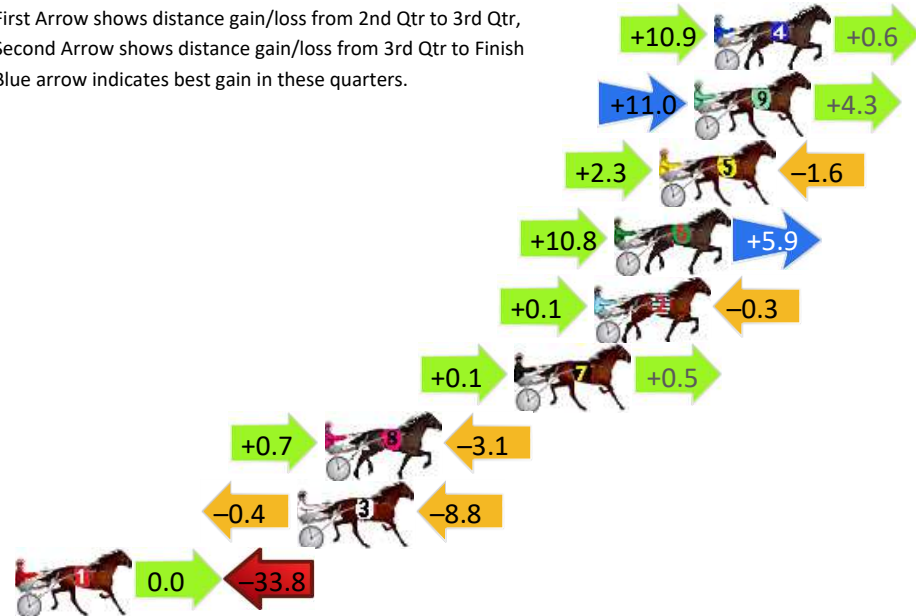

## Finish Position and metres gained

First Arrow shows distance gain/loss from 2nd Qtr to 3rd Qtr, Second Arrow shows distance gain/loss from 3rd Qtr to Finish  
Blue arrow indicates best gain in these quarters.

Visual positions in race at 2nd Quarter

800

Visual positions in race at 3rd Quarter

400

# Penrith Race 5 Distance 1720m

Thursday, 25 July 2024

Gross Time: 2:03.90 MileRate: 1:55.90 LeadTime: 7.20s First Qtr: 29.20s Second Qtr: 30.60s Third Qtr: 28.00s Fourth Qtr: 28.90s

DATA TABLE: 800 / 400 Posi's are position from leader and (how wide the horse was at that position)

## Finish Position and metres gained

First Arrow shows distance gain/loss from 2nd Qtr to 3rd Qtr, Second Arrow shows distance gain/loss from 3rd Qtr to Finish. Blue arrow indicates best gain in these quarters.