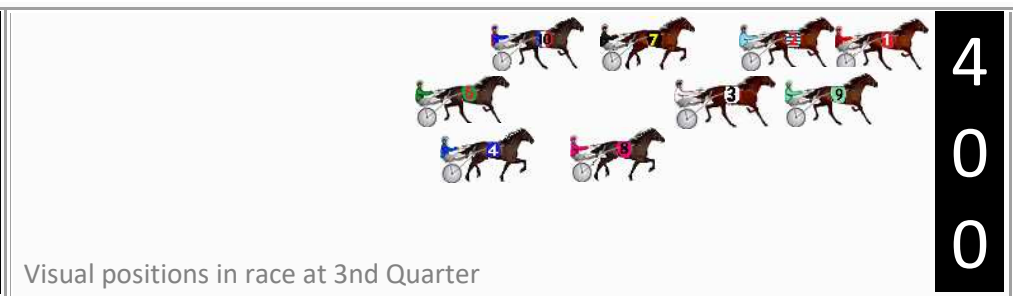

## Finish Position and metres gained

First Arrow shows distance gain/loss from 2nd Qtr to 3rd Qtr, Second Arrow shows distance gain/loss from 3rd Qtr to Finish Blue arrow indicates best gain in these quarters.