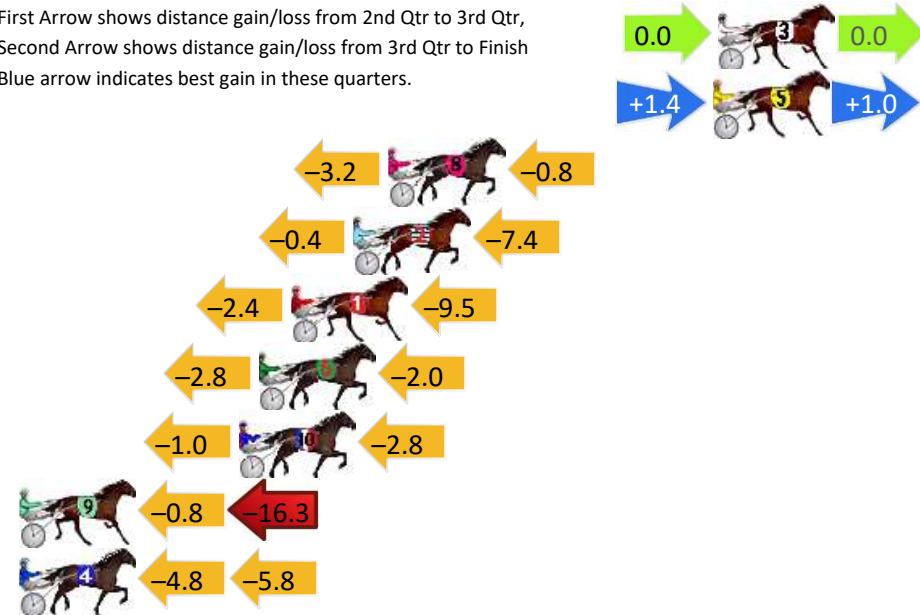

## Finish Position and metres gained

First Arrow shows distance gain/loss from 2nd Qtr to 3rd Qtr, Second Arrow shows distance gain/loss from 3rd Qtr to Finish  
Blue arrow indicates best gain in these quarters.

800

Visual positions in race at 2nd Quarter

400

Visual positions in race at 3rd Quarter

# Tamworth Race 6 Distance 1609m

Thursday, 25 July 2024

Gross Time: 1:56.30 MileRate: 1:56.30 LeadTime: 0.00s First Qtr: 28.30s Second Qtr: 30.60s Third Qtr: 28.60s Fourth Qtr: 28.80s

DATA TABLE: 800 / 400 Posi's are position from leader and (how wide the horse was at that position)