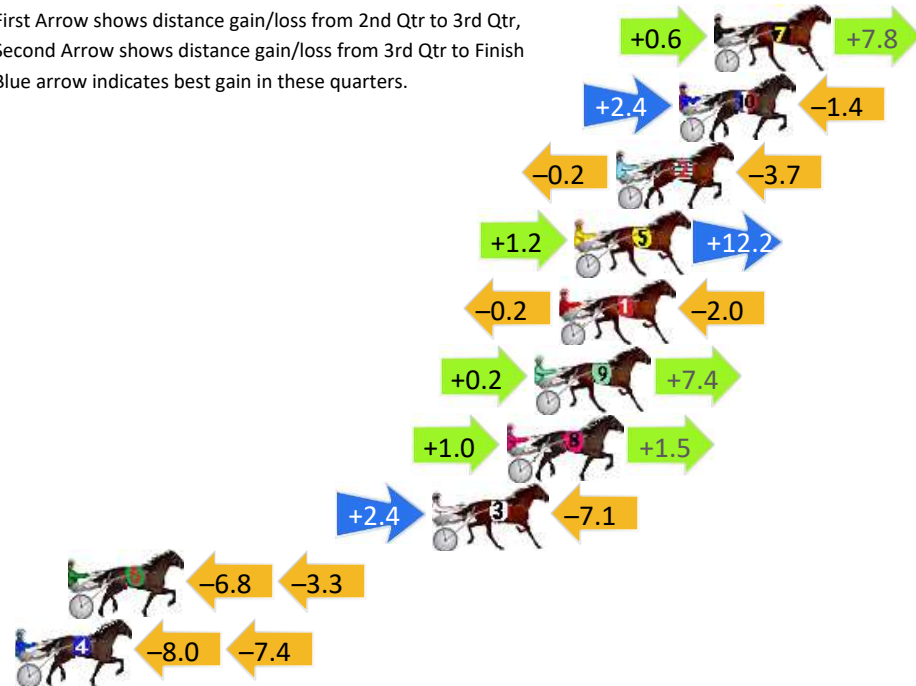

## Finish Position and metres gained

First Arrow shows distance gain/loss from 2nd Qtr to 3rd Qtr, Second Arrow shows distance gain/loss from 3rd Qtr to Finish  
Blue arrow indicates best gain in these quarters.

# Tamworth Race 3 Distance 1609m

Thursday, 25 July 2024

Gross Time: 2:00.10 MileRate: 2:00.10 LeadTime: 0.00s First Qtr: 30.20s Second Qtr: 30.60s Third Qtr: 29.30s Fourth Qtr: 30.00s

DATA TABLE: 800 / 400 Posi's are position from leader and (how wide the horse was at that position)

No	Horse	Plc	Mar	800 Posi	400 Posi	Time	3rd Qtr	4th Qt
7	LOOKAT MEE	1	0.0m	8.4m (0)	7.8m (2)	2:00.10	29.26s	29.42s
10	VAN NIEKERK	2	1.4m	2.4m (1)	0.0m (1)	2:00.21	29.12s	30.10s
2	IM PLAIN JANE	3	3.9m	0.0m (0)	0.2m (0)	2:00.41	29.31s	30.28s
5	TRUE STEPPER	4	5.6m	19.0m (1)	17.8m (1)	2:00.54	29.22s	29.09s
1	ARMA ROLLING STONE	5	6.2m	4.0m (0)	4.2m (0)	2:00.59	29.31s	30.15s
9	LADY PEBBLES	6	7.2m	14.8m (1)	14.6m (2)	2:00.67	29.29s	29.45s
8	DEVELSTIX	7	8.3m	10.8m (1)	9.8m (3)	2:00.75	29.23s	29.89s
3	DONT TELL DOROTHY	8	11.3m	6.6m (1)	4.2m (1)	2:00.99	29.12s	30.53s
6	MONEY HONEY	9	25.9m	15.8m (0)	22.6m (0)	2:02.14	29.80s	30.25s
4	SPLIT EAR	10	35.4m	20.0m (0)	28.0m (0)	2:02.88	29.88s	30.55s