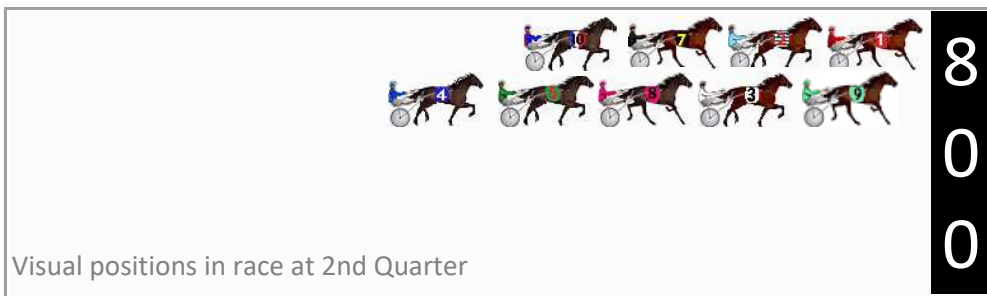

## Finish Position and metres gained

First Arrow shows distance gain/loss from 2nd Qtr to 3rd Qtr, Second Arrow shows distance gain/loss from 3rd Qtr to Finish Blue arrow indicates best gain in these quarters.