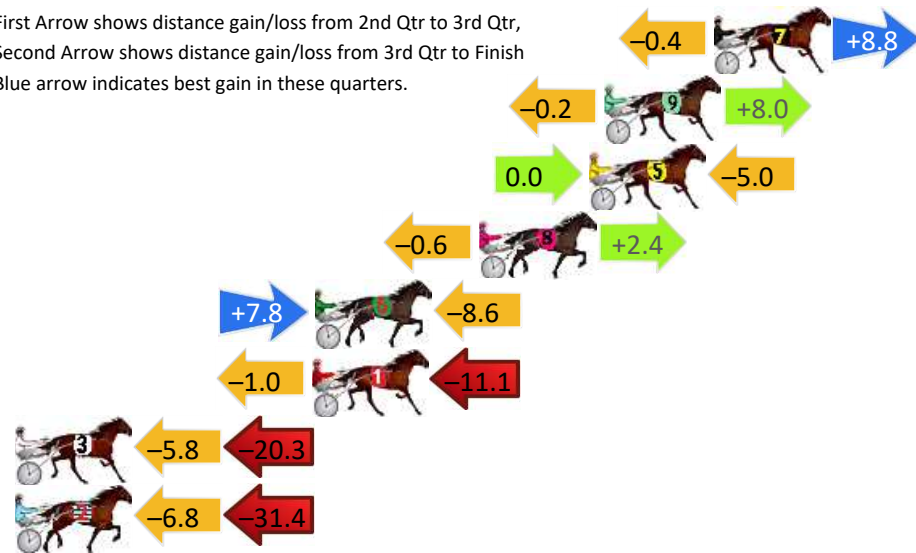

## Finish Position and metres gained

First Arrow shows distance gain/loss from 2nd Qtr to 3rd Qtr, Second Arrow shows distance gain/loss from 3rd Qtr to Finish  
Blue arrow indicates best gain in these quarters.

800

Visual positions in race at 2nd Quarter

400

Visual positions in race at 3rd Quarter

# Tamworth Race 4 Distance 1609m

Thursday, 25 July 2024

Gross Time: 1:58.00 MileRate: 1:58.00 LeadTime: 0.00s First Qtr: 28.60s Second Qtr: 29.90s Third Qtr: 29.40s Fourth Qtr: 30.10s

DATA TABLE: 800 / 400 Posi's are position from leader and (how wide the horse was at that position)