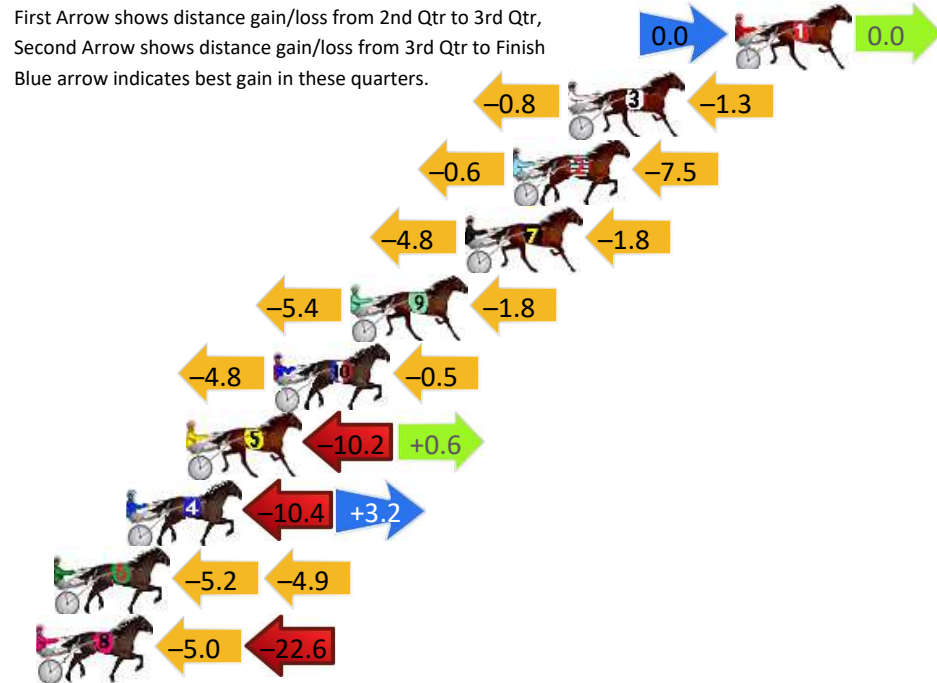

Tamworth Race 1 Distance 1609m

Thursday, 25 July 2024

Gross Time: 2:00.10 MileRate: 2:00.10 LeadTime: 0.00s First Qtr: 30.30s Second Qtr: 31.30s Third Qtr: 28.70s Fourth Qtr: 29.90s

DATA TABLE: 800 / 400 Posi's are position from leader and (how wide the horse was at that position)

No	Horse	Plc	Mar	800 Posi	400 Posi	Time	3rd Qtr	4th Qt
1	FREDDIES DELIGHT	1	0.0m	0.0m (0)	0.0m (0)	2:00.10	28.70s	29.90s
3	OUR BUSHWACKER	2	6.7m	4.6m (1)	5.4m (1)	2:00.62	28.76s	30.00s
2	SULTAN FELLA	3	8.9m	0.8m (1)	1.4m (1)	2:00.80	28.73s	30.46s
7	JUST TOMMY	4	10.8m	4.2m (0)	9.0m (0)	2:00.95	29.05s	30.03s
9	SPARKLING SUE	5	15.4m	8.2m (0)	13.6m (0)	2:01.31	29.09s	30.03s
10	IAM THE JOKER	6	18.5m	13.2m (1)	18.0m (1)	2:01.55	29.05s	29.94s
5	MUDDY MONTANA	7	22.0m	12.4m (0)	22.6m (0)	2:01.82	29.44s	29.86s
4	REMEMBER BUBBLES	8	24.4m	17.2m (0)	27.6m (1)	2:02.01	29.46s	29.66s
6	DARK SIDE	9	27.3m	17.2m (1)	22.4m (2)	2:02.24	29.07s	30.26s
8	REDBANK OLIVIA	10	36.0m	8.4m (1)	13.4m (1)	2:02.92	29.03s	31.58s

Finish Position and metres gained

800

Visual positions in race at 2nd Quarter