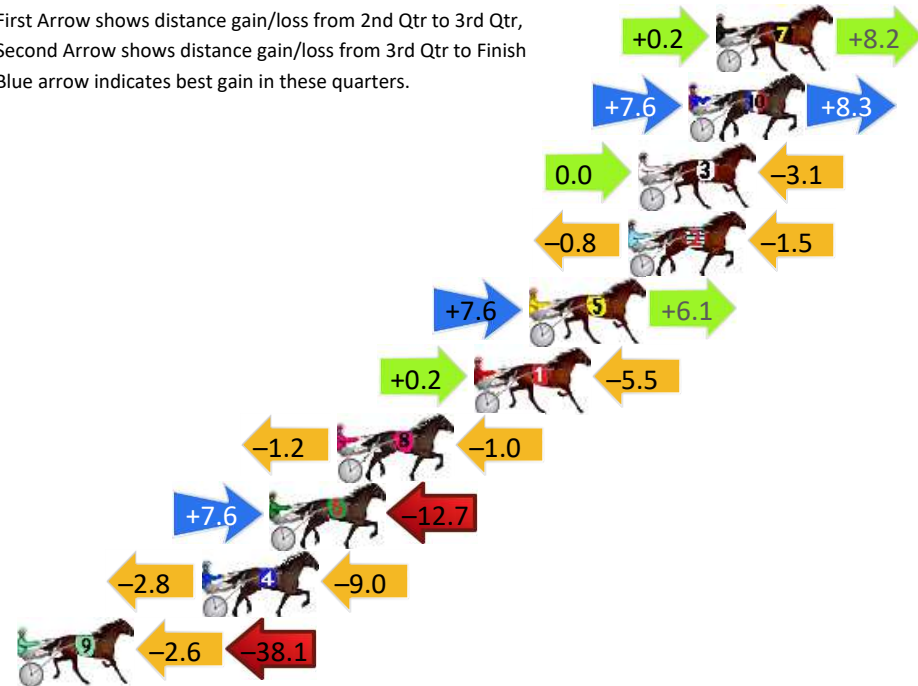

## Finish Position and metres gained

First Arrow shows distance gain/loss from 2nd Qtr to 3rd Qtr, Second Arrow shows distance gain/loss from 3rd Qtr to Finish  
Blue arrow indicates best gain in these quarters.

8  
0  
0

Visual positions in race at 2nd Quarter

4  
0  
0

Visual positions in race at 3rd Quarter

# Tamworth Race 5 Distance 1980m

Thursday, 25 July 2024

Gross Time: 2:26.10 MileRate: 1:58.80 LeadTime: 25.70s First Qtr: 29.30s Second Qtr: 30.20s Third Qtr: 30.80s Fourth Qtr: 30.10s

DATA TABLE: 800 / 400 Posi's are position from leader and (how wide the horse was at that position)