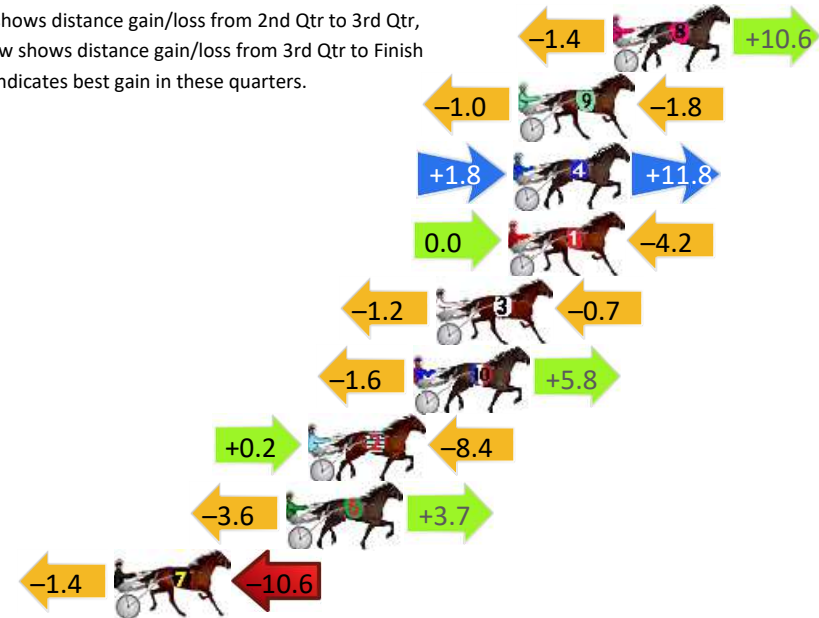

## Finish Position and metres gained

800

Visual positions in race at 2nd Quarter

400

Visual positions in race at 3rd Quarter

# Tamworth Race 2 Distance 1980m

Thursday, 25 July 2024

Gross Time: 2:29.60 MileRate: 2:01.60 LeadTime: 27.00s First Qtr: 32.70s Second Qtr: 30.70s Third Qtr: 29.20s Fourth Qtr: 30.00s

DATA TABLE: 800 / 400 Posi's are position from leader and (how wide the horse was at that position)

## Finish Position and metres gained

First Arrow shows distance gain/loss from 2nd Qtr to 3rd Qtr, Second Arrow shows distance gain/loss from 3rd Qtr to Finish Blue arrow indicates best gain in these quarters.