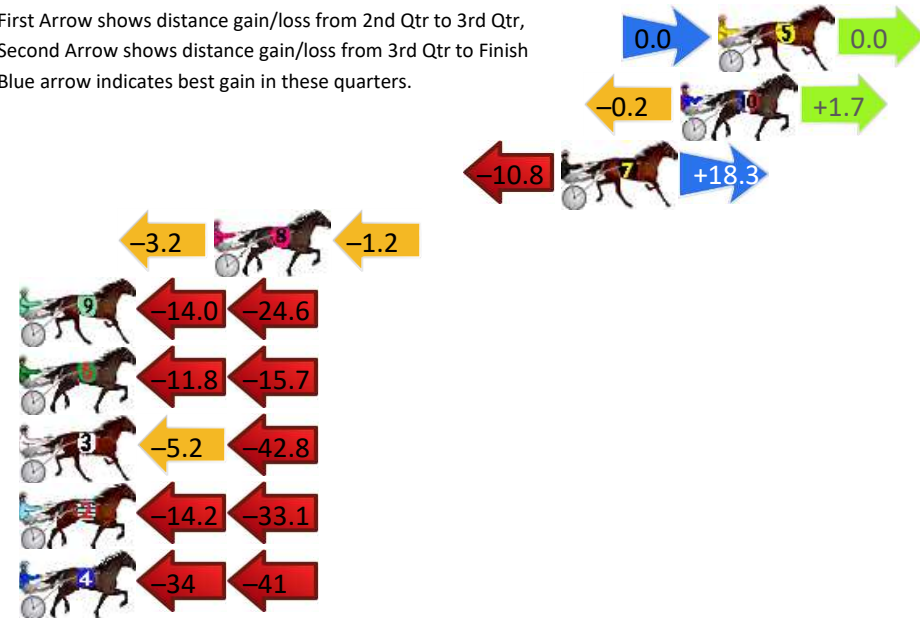

Tamworth Race 8 Distance 1980m

Thursday, 25 July 2024

Gross Time: 2:24.50 MileRate: 1:57.50 LeadTime: 25.90s First Qtr: 29.90s Second Qtr: 30.40s Third Qtr: 28.50s Fourth Qtr: 29.80s

DATA TABLE: 800 / 400 Posi's are position from leader and (how wide the horse was at that position)

No	Horse	Plc	Mar	800 Posi	400 Posi	Time	3rd Qtr	4th Qt
5	PRINCESS REMI	1	0.0m	0.0m (0)	0.0m (0)	2:24.50	28.50s	29.80s
10	ALWAYS BE CHAPS	2	1.5m	3.0m (1)	3.2m (1)	2:24.62	28.52s	29.67s
7	VINCENTIUS MAXIMUS	3	6.3m	13.8m (0)	24.6m (2)	2:24.99	29.31s	28.44s
8	FOUR FEATHERS	4	20.2m	15.8m (1)	19.0m (2)	2:26.08	28.73s	29.89s
9	BUDDY PERFECT	5	46.2m	7.6m (1)	21.6m (1)	2:28.11	29.47s	31.62s
6	ONE MORE ALTA	6	46.5m	19.0m (0)	30.8m (0)	2:28.13	29.33s	30.96s
3	MY LATIN LADY	7	52.4m	4.4m (0)	9.6m (0)	2:28.59	28.81s	32.97s
2	SAN SABA	8	56.7m	9.4m (0)	23.6m (0)	2:28.93	29.48s	32.25s
4	LA DERNIERE	9	85.2m	11.8m (1)	45.0m (0)	2:31.15	30.84s	32.78s

Finish Position and metres gained

First Arrow shows distance gain/loss from 2nd Qtr to 3rd Qtr, Second Arrow shows distance gain/loss from 3rd Qtr to Finish
Blue arrow indicates best gain in these quarters.

800

Visual positions in race at 2nd Quarter