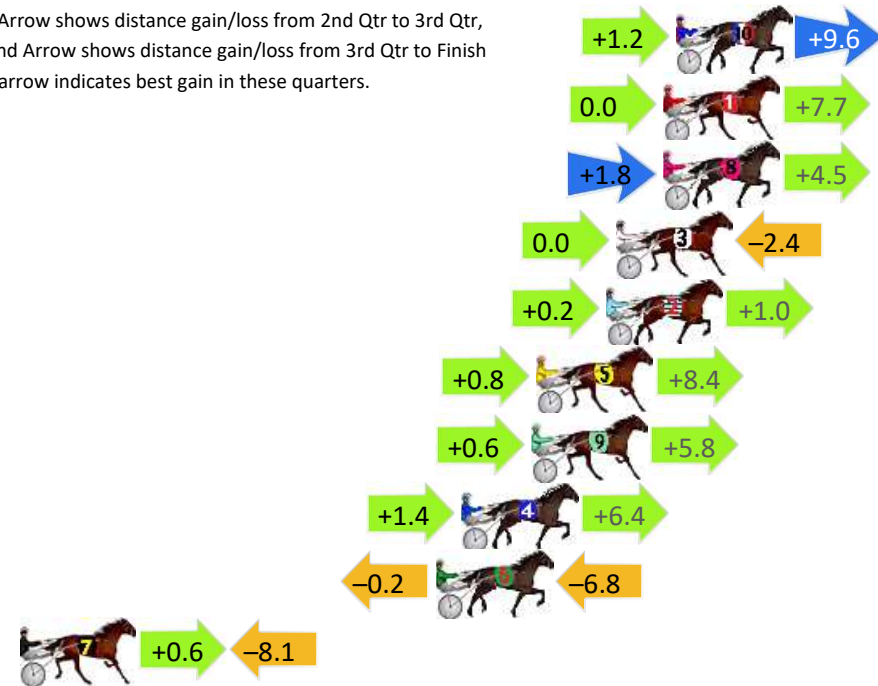

Tamworth Race 7 Distance 1980m

Thursday, 25 July 2024

Gross Time: 2:25.80 MileRate: 1:58.50 LeadTime: 25.90s First Qtr: 31.00s Second Qtr: 29.90s Third Qtr: 29.60s Fourth Qtr: 29.40s

DATA TABLE: 800 / 400 Posi's are position from leader and (how wide the horse was at that position)

No	Horse	Plc	Mar	800 Posi	400 Posi	Time	3rd Qtr	4th Qt
10	MCCRKEY	1	0.0m	10.8m (1)	9.6m (2)	2:25.80	29.51s	28.70s
1	UNSULLY	2	0.5m	8.2m (0)	8.2m (0)	2:25.84	29.60s	28.84s
8	FAST TRACKER	3	0.5m	6.8m (1)	5.0m (2)	2:25.84	29.47s	29.07s
3	MYSTIFY ME	4	2.4m	0.0m (0)	0.0m (0)	2:25.99	29.60s	29.58s
2	FOREVER A DANCER	5	2.8m	4.0m (0)	3.8m (0)	2:26.02	29.59s	29.33s
5	RACING PAULA	6	5.6m	14.8m (1)	14.0m (2)	2:26.23	29.54s	28.79s
9	ROCK FISHERMAN	7	5.8m	12.2m (0)	11.6m (1)	2:26.25	29.55s	28.98s
4	ASHLEYS BLUE CHIP	8	8.6m	16.4m (0)	15.0m (0)	2:26.46	29.50s	28.93s
6	NIGHT TO REMEMBER	9	9.6m	2.6m (1)	2.8m (1)	2:26.54	29.62s	29.90s
7	RUNFROMTERROR	10	26.3m	18.8m (1)	18.2m (1)	2:27.83	29.56s	29.99s

Finish Position and metres gained

First Arrow shows distance gain/loss from 2nd Qtr to 3rd Qtr, Second Arrow shows distance gain/loss from 3rd Qtr to Finish Blue arrow indicates best gain in these quarters.

800

Visual positions in race at 2nd Quarter