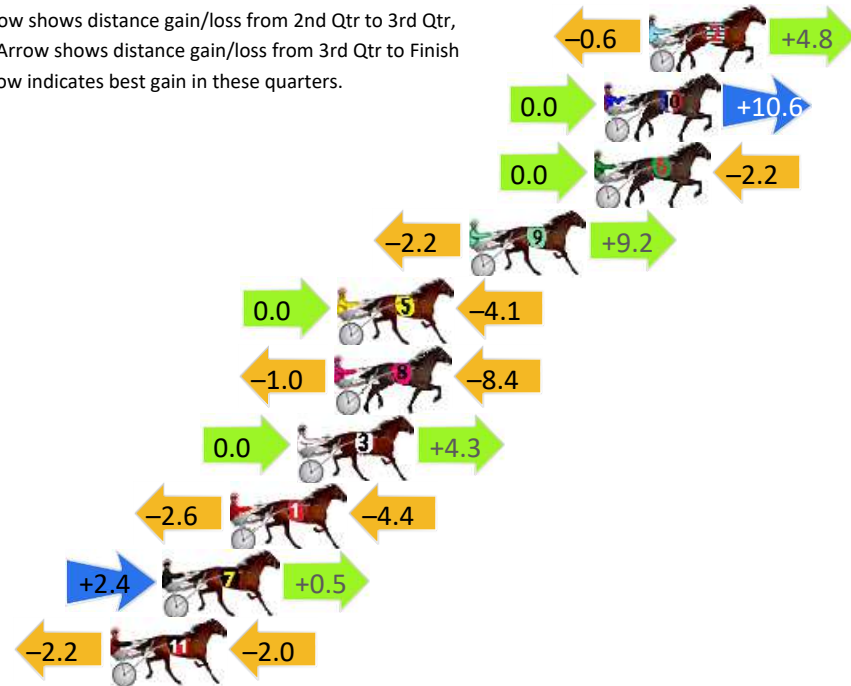

## Finish Position and metres gained

First Arrow shows distance gain/loss from 2nd Qtr to 3rd Qtr, Second Arrow shows distance gain/loss from 3rd Qtr to Finish  
Blue arrow indicates best gain in these quarters.

800

Visual positions in race at 2nd Quarter

400

Visual positions in race at 3rd Quarter

# Bathurst Race 6 Distance 1730m

Wednesday, 25 September 2024

Gross Time: 2:03.00 MileRate: 1:54.40 LeadTime: 8.00s First Qtr: 29.30s Second Qtr: 29.60s Third Qtr: 27.70s Fourth Qtr: 28.40s

DATA TABLE: 800 / 400 Posi's are position from leader and (how wide the horse was at that position)