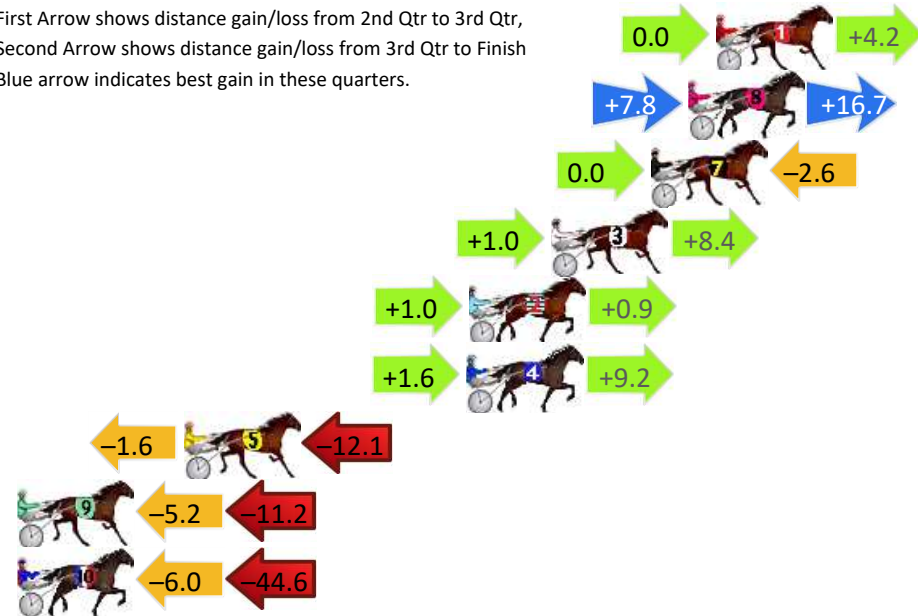

# Bathurst Race 1 Distance 1730m

Wednesday, 25 September 2024

Gross Time: 2:02.30 MileRate: 1:53.80 LeadTime: 8.60s First Qtr: 28.10s Second Qtr: 29.20s Third Qtr: 27.70s Fourth Qtr: 28.70s

DATA TABLE: 800 / 400 Posi's are position from leader and (how wide the horse was at that position)

## Finish Position and metres gained

First Arrow shows distance gain/loss from 2nd Qtr to 3rd Qtr, Second Arrow shows distance gain/loss from 3rd Qtr to Finish  
Blue arrow indicates best gain in these quarters.