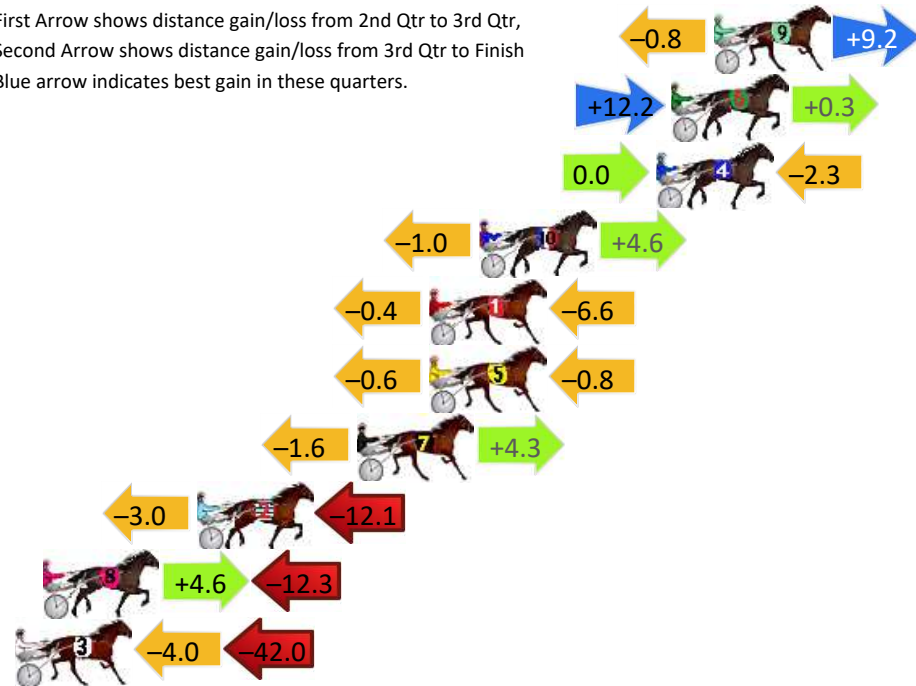

## Finish Position and metres gained

First Arrow shows distance gain/loss from 2nd Qtr to 3rd Qtr, Second Arrow shows distance gain/loss from 3rd Qtr to Finish  
Blue arrow indicates best gain in these quarters.

8  
0  
0

Visual positions in race at 2nd Quarter

4  
0  
0

Visual positions in race at 3rd Quarter

# Bathurst Race 2 Distance 1730m

Wednesday, 25 September 2024

Gross Time: 2:04.50 MileRate: 1:55.80 LeadTime: 8.10s First Qtr: 29.60s Second Qtr: 30.50s Third Qtr: 28.40s Fourth Qtr: 27.90s

DATA TABLE: 800 / 400 Posi's are position from leader and (how wide the horse was at that position)