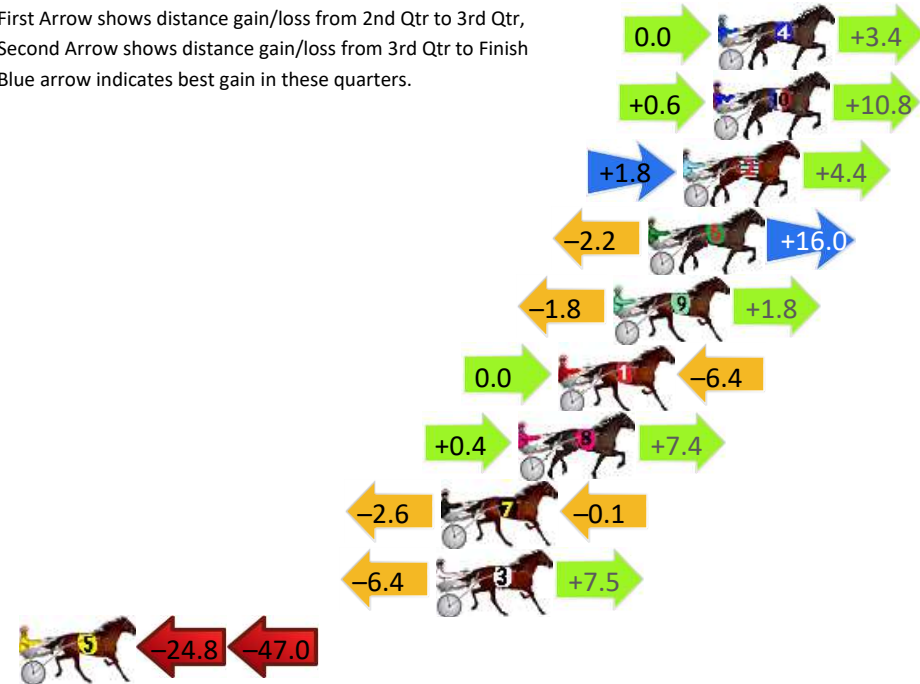

Bathurst Race 9 Distance 1730m

Wednesday, 25 September 2024

Gross Time: 2:08.50 MileRate: 1:59.50 LeadTime: 8.40s First Qtr: 31.40s Second Qtr: 31.50s Third Qtr: 29.20s Fourth Qtr: 28.00s

DATA TABLE: 800 / 400 Posi's are position from leader and (how wide the horse was at that position)

No	Horse	Plc	Mar	800 Posi	400 Posi	Time	3rd Qtr	4th Qt
4	HOMEBOUND	1	0.0m	3.4m (1)	3.4m (1)	2:08.50	29.19s	27.76s
10	OUR DANCE MONKEY	2	0.2m	11.6m (1)	11.0m (1)	2:08.51	29.14s	27.25s
2	SEASIDER	3	1.4m	7.6m (1)	5.8m (2)	2:08.60	29.07s	27.69s
6	WINDY HILL WHISKEY	4	2.8m	16.6m (0)	18.8m (0)	2:08.71	29.33s	26.89s
9	SOMETHING FOR LEXY	5	4.2m	4.2m (0)	6.0m (0)	2:08.81	29.33s	27.87s
1	DEAR DARLING	6	6.4m	0.0m (0)	0.0m (0)	2:08.97	29.21s	28.45s
8	KARLOO CANDICE	7	8.0m	15.8m (1)	15.4m (2)	2:09.09	29.16s	27.48s
7	REASONABLY SWEET	8	11.1m	8.4m (0)	11.0m (0)	2:09.32	29.39s	28.01s
3	WEE BIT BETTOR	9	11.3m	12.4m (0)	18.8m (1)	2:09.33	29.64s	27.48s
5	SMOOTH AKUBRA	10	92.0m	20.2m (1)	45.0m (0)	2:15.27	31.03s	31.27s

Finish Position and metres gained

First Arrow shows distance gain/loss from 2nd Qtr to 3rd Qtr, Second Arrow shows distance gain/loss from 3rd Qtr to Finish
Blue arrow indicates best gain in these quarters.

800

Visual positions in race at 2nd Quarter