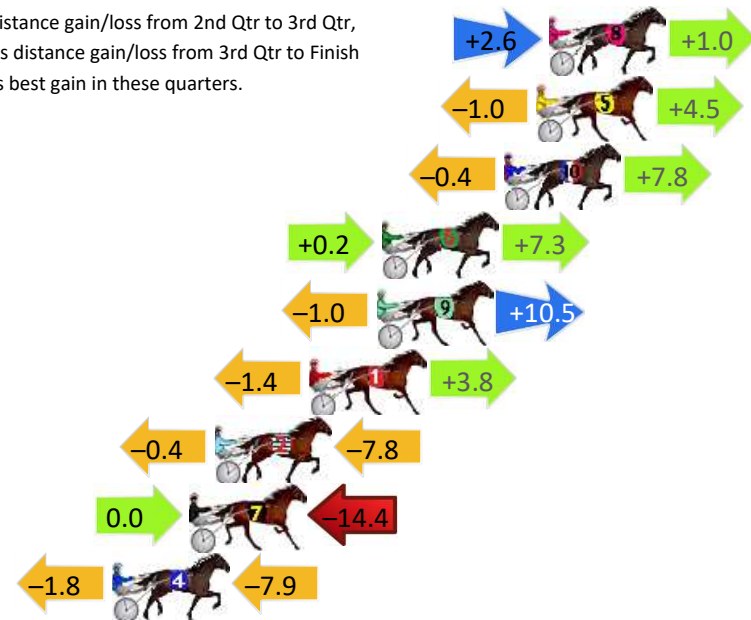

## Finish Position and metres gained

# Bathurst Race 4 Distance 1730m

Wednesday, 25 September 2024

Gross Time: 2:03.50 MileRate: 1:54.90 LeadTime: 8.50s First Qtr: 28.40s Second Qtr: 30.40s Third Qtr: 28.20s Fourth Qtr: 28.00s

DATA TABLE: 800 / 400 Posi's are position from leader and (how wide the horse was at that position)

## Finish Position and metres gained

First Arrow shows distance gain/loss from 2nd Qtr to 3rd Qtr, Second Arrow shows distance gain/loss from 3rd Qtr to Finish  
Blue arrow indicates best gain in these quarters.