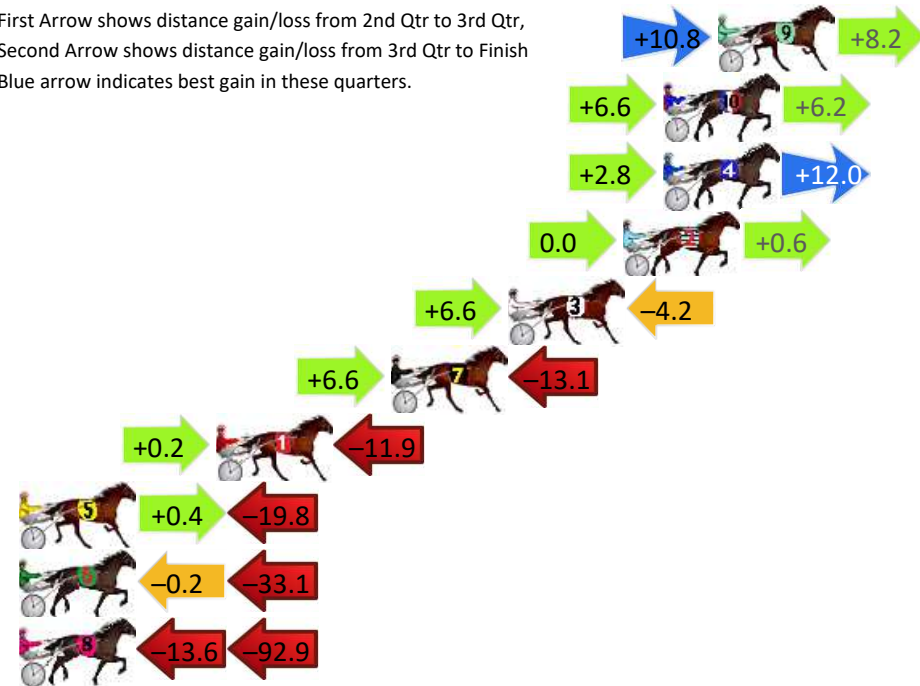

## Finish Position and metres gained

First Arrow shows distance gain/loss from 2nd Qtr to 3rd Qtr, Second Arrow shows distance gain/loss from 3rd Qtr to Finish  
Blue arrow indicates best gain in these quarters.

800

Visual positions in race at 2nd Quarter

400

Visual positions in race at 3rd Quarter

# Bathurst Race 7 Distance 1730m

Wednesday, 25 September 2024

Gross Time: 2:07.10 MileRate: 1:58.20 LeadTime: 8.20s First Qtr: 29.80s Second Qtr: 29.60s Third Qtr: 30.30s Fourth Qtr: 29.20s

DATA TABLE: 800 / 400 Posi's are position from leader and (how wide the horse was at that position)