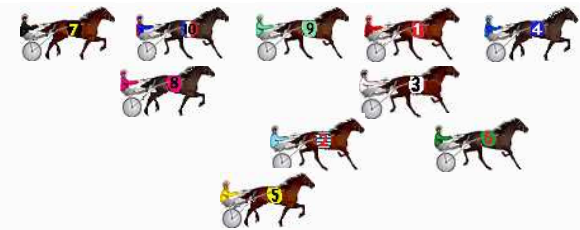

400

Visual positions in race at 3rd Quarter