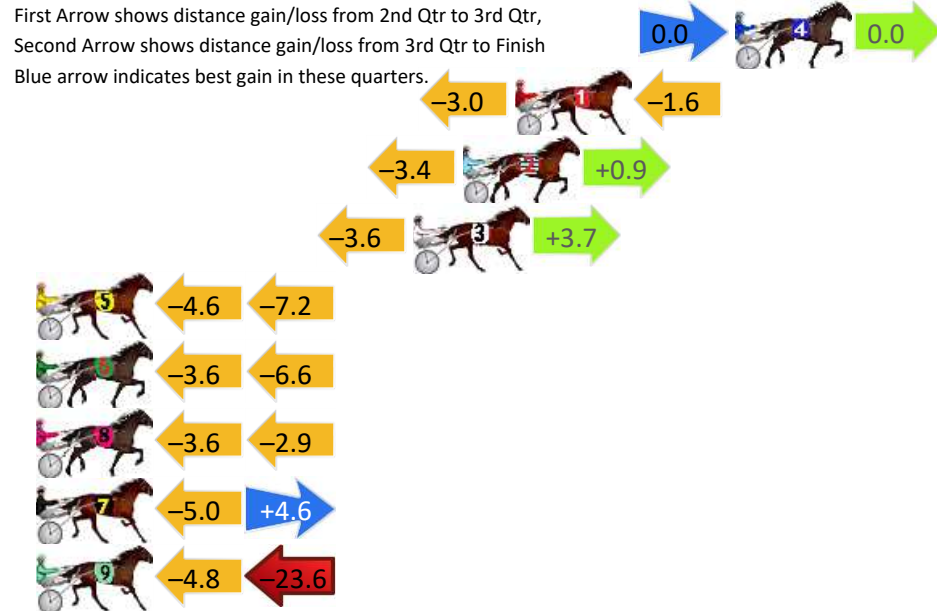

Bathurst Race 3 Distance 1730m

Wednesday, 25 September 2024

Gross Time: 2:02.40 MileRate: 1:53.90 LeadTime: 8.20s First Qtr: 29.70s Second Qtr: 30.70s Third Qtr: 27.00s Fourth Qtr: 26.80s

DATA TABLE: 800 / 400 Posi's are position from leader and (how wide the horse was at that position)

No	Horse	Plc	Mar	800 Posi	400 Posi	Time	3rd Qtr	4th Qt
4	ROYAL CRUISER	1	0.0m	0.0m (0)	0.0m (0)	2:02.40	27.00s	26.80s
1	MISTERFOURTHOUS AND	2	8.8m	4.2m (0)	7.2m (0)	2:03.02	27.20s	26.91s
2	BEACHRIDE	3	10.9m	8.4m (0)	11.8m (0)	2:03.17	27.23s	26.74s
3	DUN SPRUIKIN	4	12.9m	13.0m (0)	16.6m (0)	2:03.31	27.24s	26.55s
5	TULHURST TIMMY	5	29.0m	17.2m (0)	21.8m (0)	2:04.45	27.31s	27.28s
6	CRYSTAL BLING	6	32.8m	22.6m (0)	26.2m (0)	2:04.72	27.24s	27.24s
8	NIRVANA PRINCE	7	33.3m	26.8m (0)	30.4m (0)	2:04.75	27.24s	26.99s
7	KNOW THE SCORE	8	35.6m	35.2m (0)	40.2m (0)	2:04.91	27.33s	26.49s
9	ROCK STEADY	9	59.2m	30.8m (0)	35.6m (0)	2:06.58	27.33s	28.37s

Finish Position and metres gained