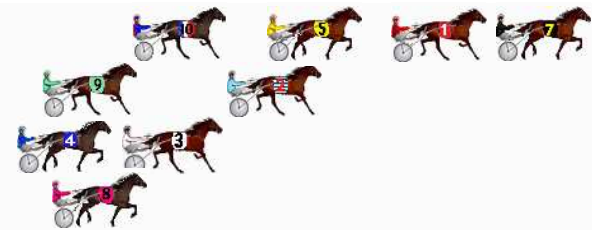

4
0
0

Visual positions in race at 3rd Quarter