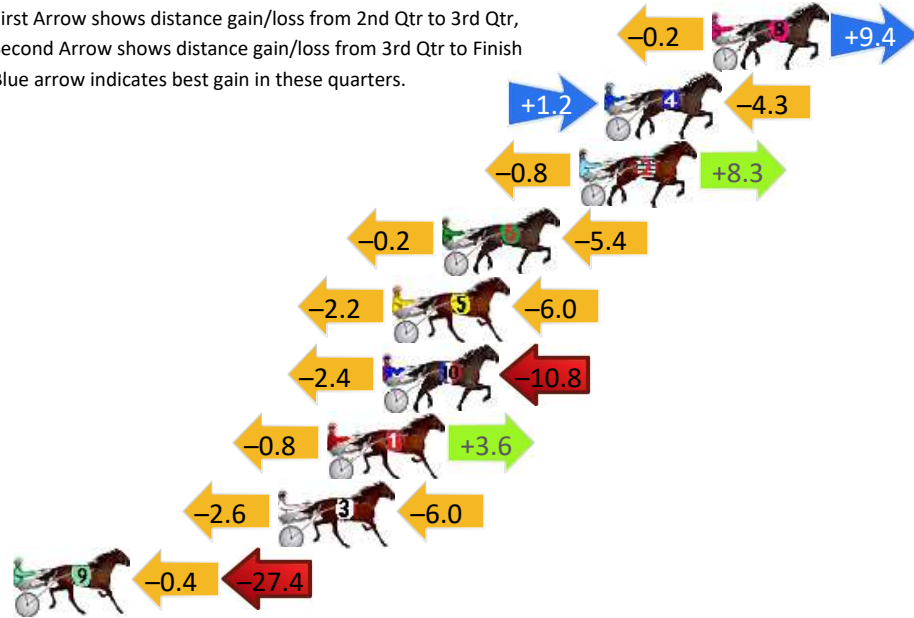

## Finish Position and metres gained

First Arrow shows distance gain/loss from 2nd Qtr to 3rd Qtr, Second Arrow shows distance gain/loss from 3rd Qtr to Finish Blue arrow indicates best gain in these quarters.

800

Visual positions in race at 2nd Quarter

400

Visual positions in race at 3rd Quarter

# Bathurst Race 8 Distance 2260m

Wednesday, 25 September 2024

Gross Time: 2:48.60 MileRate: 2:00.10 LeadTime: 49.50s First Qtr: 31.70s Second Qtr: 30.10s Third Qtr: 28.40s Fourth Qtr: 28.90s

DATA TABLE: 800 / 400 Posi's are position from leader and (how wide the horse was at that position)

## Finish Position and metres gained

First Arrow shows distance gain/loss from 2nd Qtr to 3rd Qtr, Second Arrow shows distance gain/loss from 3rd Qtr to Finish. Blue arrow indicates best gain in these quarters.