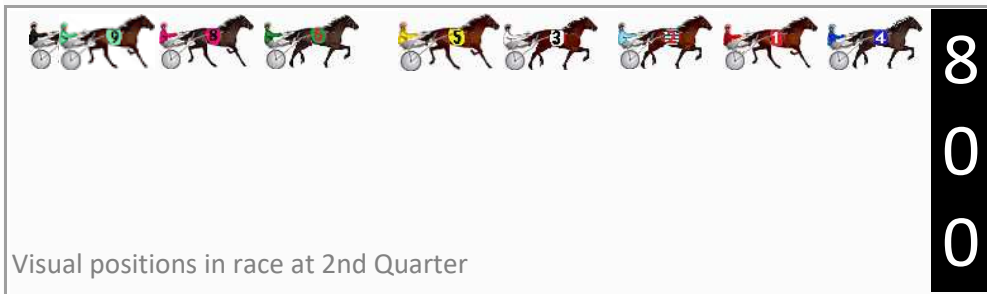

Bathurst Race 3 Distance 1730m

Wednesday, 25 September 2024

Gross Time: 2:02.40 MileRate: 1:53.90 LeadTime: 8.20s First Qtr: 29.70s Second Qtr: 30.70s Third Qtr: 27.00s Fourth Qtr: 26.80s

DATA TABLE: 800 / 400 Posi's are position from leader and (how wide the horse was at that position)

No	Horse	Plc	Mar	800 Posi	400 Posi	Time	3rd Qtr	4th Qt
4	ROYAL CRUISER	1	0.0m	0.0m (0)	0.0m (0)	2:02.40	27.00s	26.80s
1	MISTERFOURTHOUS AND	2	8.8m	4.2m (0)	7.2m (0)	2:03.02	27.20s	26.91s
2	BEACHRIDE	3	10.9m	8.4m (0)	11.8m (0)	2:03.17	27.23s	26.74s
3	DUN SPRUIKIN	4	12.9m	13.0m (0)	16.6m (0)	2:03.31	27.24s	26.55s
5	TULHURST TIMMY	5	29.0m	17.2m (0)	21.8m (0)	2:04.45	27.31s	27.28s
6	CRYSTAL BLING	6	32.8m	22.6m (0)	26.2m (0)	2:04.72	27.24s	27.24s
8	NIRVANA PRINCE	7	33.3m	26.8m (0)	30.4m (0)	2:04.75	27.24s	26.99s
7	KNOW THE SCORE	8	35.6m	35.2m (0)	40.2m (0)	2:04.91	27.33s	26.49s
9	ROCK STEADY	9	59.2m	30.8m (0)	35.6m (0)	2:06.58	27.33s	28.37s

Finish Position and metres gained