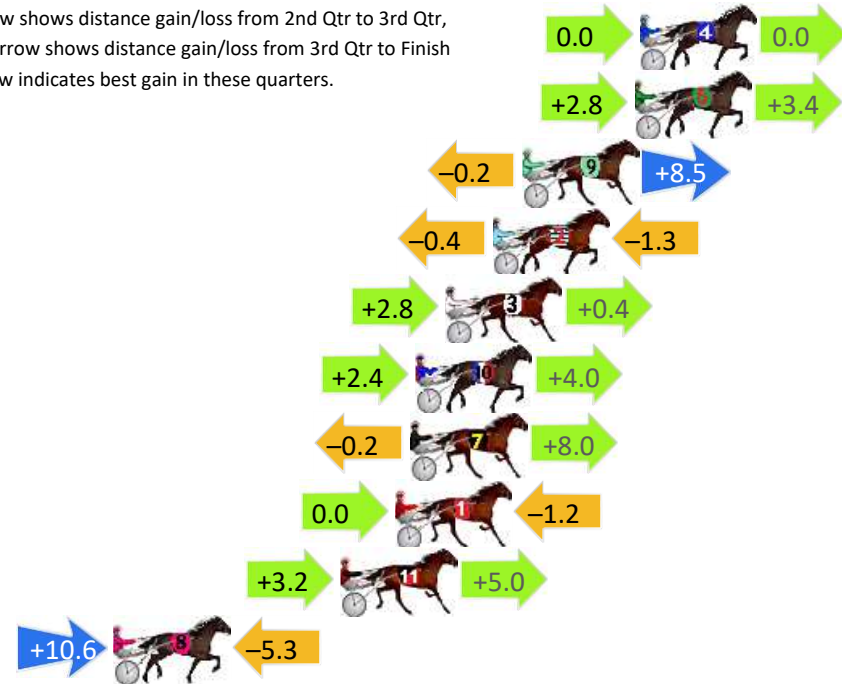

## Finish Position and metres gained

First Arrow shows distance gain/loss from 2nd Qtr to 3rd Qtr, Second Arrow shows distance gain/loss from 3rd Qtr to Finish  
Blue arrow indicates best gain in these quarters.

800

Visual positions in race at 2nd Quarter

400

Visual positions in race at 3rd Quarter

# Bathurst Race 5 Distance 1730m

Wednesday, 25 September 2024

Gross Time: 2:03.30 MileRate: 1:54.70 LeadTime: 8.10s First Qtr: 28.30s Second Qtr: 29.20s Third Qtr: 29.10s Fourth Qtr: 28.60s

DATA TABLE: 800 / 400 Posi's are position from leader and (how wide the horse was at that position)