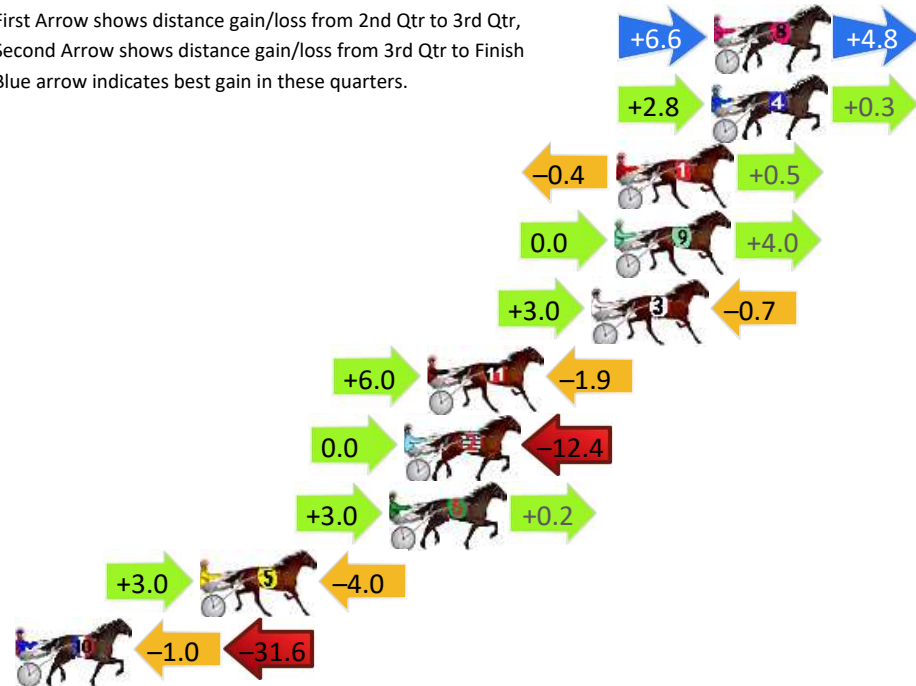

Finish Position and metres gained

First Arrow shows distance gain/loss from 2nd Qtr to 3rd Qtr, Second Arrow shows distance gain/loss from 3rd Qtr to Finish Blue arrow indicates best gain in these quarters.

800

Visual positions in race at 2nd Quarter

400

Visual positions in race at 3rd Quarter

Newcastle Race 5 Distance 1609m

Saturday, 28 September 2024

Gross Time: 1:54.70 MileRate: 1:54.70 LeadTime: 0.00s First Qtr: 27.50s Second Qtr: 29.20s Third Qtr: 29.30s Fourth Qtr: 28.70s

DATA TABLE: 800 / 400 Posi's are position from leader and (how wide the horse was at that position)

No	Horse	Plc	Mar	800 Posi	400 Posi	Time	3rd Qtr	4th Qt
8	IRON CLAD	1	0.0m	11.4m (1)	4.8m (3)	1:54.70	28.82s	28.36s
4	DRAGON	2	0.1m	3.2m (1)	0.4m (1)	1:54.71	29.10s	28.68s
1	CABANA	3	3.9m	4.0m (0)	4.4m (1)	1:54.99	29.33s	28.66s
9	GUNFORHIRE	4	4.0m	8.0m (0)	8.0m (0)	1:55.00	29.30s	28.41s
3	MONDELLO BEACH	5	4.9m	7.2m (1)	4.2m (2)	1:55.07	29.08s	28.75s
11	NITRO DANNY	6	11.5m	15.6m (1)	9.6m (3)	1:55.57	28.87s	28.84s
2	ALWAYS BE CHAPS	7	12.4m	0.0m (0)	0.0m (0)	1:55.63	29.31s	29.58s
6	TOUGH NUT TEEJAY	8	13.0m	16.2m (0)	13.2m (0)	1:55.68	29.08s	28.69s
5	PARADISE POINT	9	20.6m	19.6m (1)	16.6m (2)	1:56.25	29.09s	28.99s
10	DANCEBYTHESEASIDE	10	44.8m	12.2m (0)	13.2m (1)	1:58.08	29.40s	30.95s