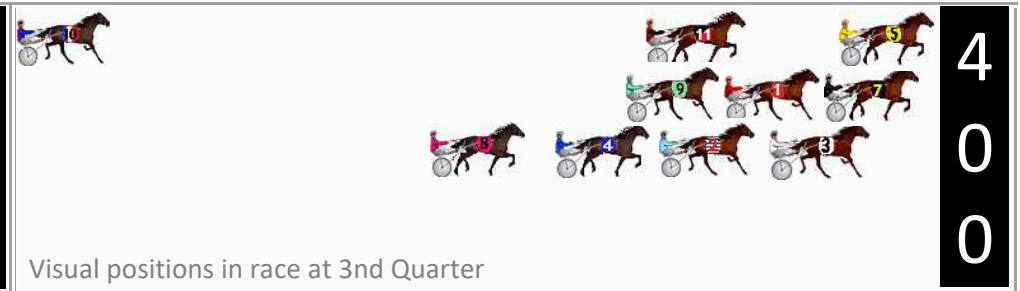

Finish Position and metres gained

First Arrow shows distance gain/loss from 2nd Qtr to 3rd Qtr, Second Arrow shows distance gain/loss from 3rd Qtr to Finish
Blue arrow indicates best gain in these quarters.

DATA TABLE: 800 / 400 Posi's are position from leader and (how wide the horse was at that position)

No	Horse	Plc	Mar	800 Posi	400 Posi	Time	3rd Qtr	4th Qt
3	FAR OUT RINGO	1	0.0m	6.6m (1)	2.8m (2)	1:55.20	28.23s	29.59s
4	AMILLION PROMISES	2	0.1m	14.8m (1)	11.4m (2)	1:55.21	28.27s	28.96s
9	ABSTRACT ART	3	0.4m	8.6m (0)	8.6m (1)	1:55.23	28.51s	29.19s
1	BAT MATSON	4	1.6m	4.4m (0)	4.6m (1)	1:55.32	28.52s	29.58s
8	SUPERBON	5	3.6m	19.6m (1)	16.4m (2)	1:55.48	28.29s	28.85s
2	FLARE UP	6	6.6m	10.8m (1)	7.2m (2)	1:55.72	28.24s	29.76s
7	MISTER CHEESE	7	8.6m	2.4m (1)	0.6m (1)	1:55.87	28.36s	30.39s
11	SAINT KARAMARA	8	10.3m	13.2m (0)	7.8m (0)	1:56.00	28.10s	29.99s
5	THE CREEK	9	17.6m	0.0m (0)	0.0m (0)	1:56.57	28.47s	31.10s
10	THE MIGHTY MONDO	10	81.5m	45.0m (0)	65.0m (0)	2:01.56	29.92s	31.02s