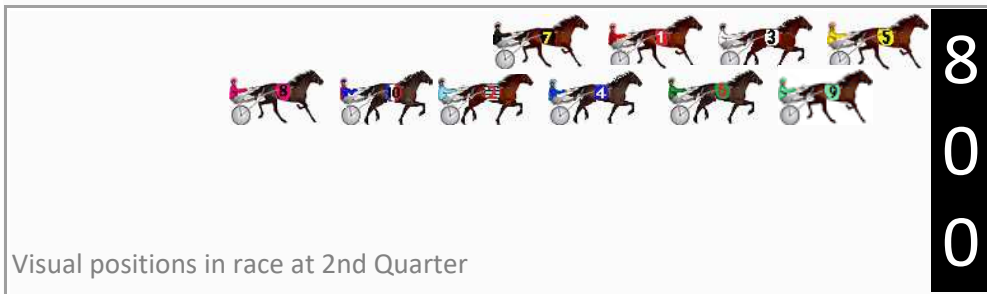

Newcastle Race 7 Distance 1609m

Saturday, 28 September 2024

Gross Time: 1:55.10 MileRate: 1:55.10 LeadTime: 0.00s First Qtr: 27.50s Second Qtr: 30.80s Third Qtr: 28.50s Fourth Qtr: 28.30s

DATA TABLE: 800 / 400 Posi's are position from leader and (how wide the horse was at that position)

No	Horse	Plc	Mar	800 Posi	400 Posi	Time	3rd Qtr	4th Qt
9	GO OH MICKY	1	0.0m	2.0m (1)	0.8m (1)	1:55.10	28.42s	28.24s
3	SECRET WISH	2	11.8m	4.4m (0)	4.6m (0)	1:55.98	28.52s	28.81s
5	WAITING FOR LOVE	3	22.8m	0.0m (0)	0.0m (0)	1:56.80	28.51s	29.90s
1	COOINDALAI	4	24.3m	8.8m (0)	9.0m (0)	1:56.91	28.52s	29.38s
7	OUTLOOK	5	28.1m	13.4m (0)	14.0m (0)	1:57.19	28.55s	29.29s
6	SWEET CREATION	6	28.5m	6.4m (1)	7.6m (1)	1:57.22	28.59s	29.77s
10	WEAREALLALONE	7	29.9m	19.6m (1)	20.8m (0)	1:57.32	28.59s	28.94s
8	REPARTEE	8	31.1m	24.0m (1)	20.0m (3)	1:57.41	28.22s	29.08s
2	LADY PEBBLES	9	37.1m	15.6m (1)	17.6m (2)	1:57.86	28.65s	29.67s
4	IDEAL HEAVEN	10	83.3m	11.2m (1)	14.0m (1)	2:01.29	28.71s	33.18s

Finish Position and metres gained