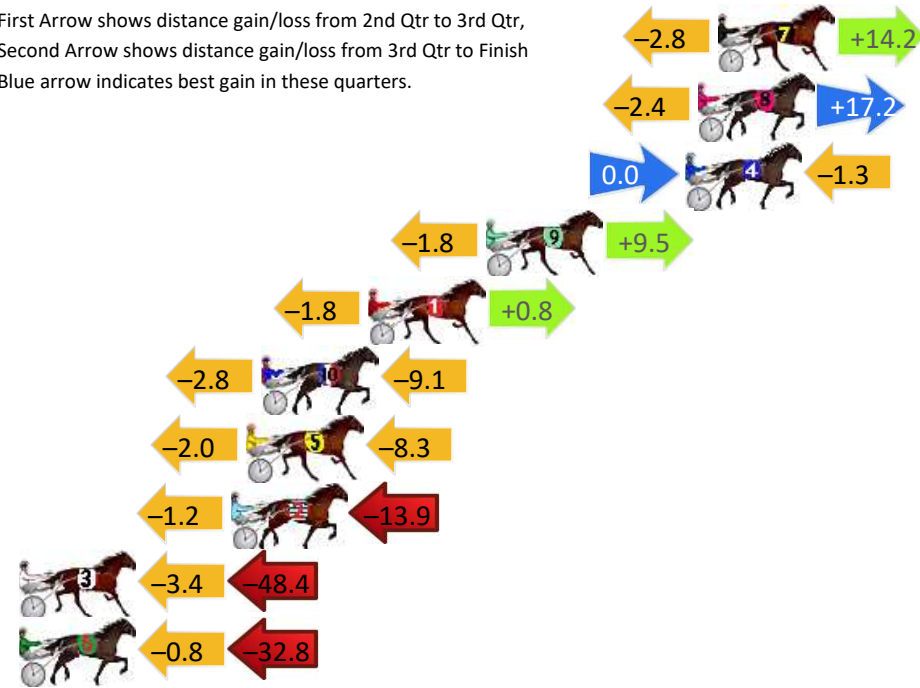

Newcastle Race 1 Distance 2030m

Saturday, 28 September 2024

Gross Time: 2:30.60 MileRate: 1:59.40 LeadTime: 30.20s First Qtr: 30.20s Second Qtr: 30.30s Third Qtr: 30.20s Fourth Qtr: 29.70s

DATA TABLE: 800 / 400 Posi's are position from leader and (how wide the horse was at that position)

Finish Position and metres gained

First Arrow shows distance gain/loss from 2nd Qtr to 3rd Qtr, Second Arrow shows distance gain/loss from 3rd Qtr to Finish
Blue arrow indicates best gain in these quarters.