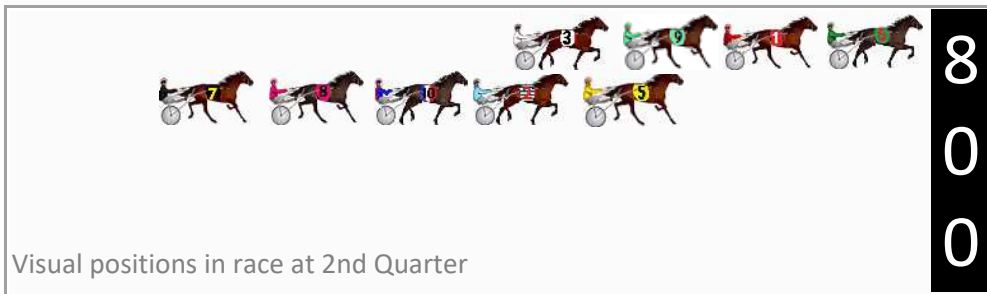

Newcastle Race 3 Distance 1609m

Saturday, 28 September 2024

Gross Time: 1:53.70 MileRate: 1:53.70 LeadTime: 0.00s First Qtr: 27.30s Second Qtr: 29.80s Third Qtr: 28.50s Fourth Qtr: 28.10s

DATA TABLE: 800 / 400 Posi's are position from leader and (how wide the horse was at that position)

No	Horse	Plc	Mar	800 Posi	400 Posi	Time	3rd Qtr	4th Qt
9	OUR IDEAL DREAM	1	0.0m	8.2m (0)	9.0m (0)	1:53.70	28.55s	27.47s
1	ABDICATE	2	5.5m	4.2m (0)	4.6m (0)	1:54.11	28.53s	28.16s
6	FULL BROTHER	3	7.8m	0.0m (0)	0.0m (0)	1:54.28	28.50s	28.64s
3	ASHLEYS BLUE CHIP	4	11.4m	12.6m (0)	14.2m (0)	1:54.54	28.61s	27.90s
2	ROCK FISHERMAN	5	14.3m	14.2m (1)	17.4m (1)	1:54.76	28.72s	27.88s
8	ROUGE BLING	6	20.9m	22.4m (1)	25.2m (0)	1:55.24	28.69s	27.80s
10	FOUR FEATHERS	7	25.5m	18.2m (1)	22.2m (1)	1:55.58	28.78s	28.33s
7	FIRST CLASS	8	31.2m	26.8m (1)	26.4m (1)	1:56.00	28.47s	28.44s
5	SUNSHINE PEPPER	9	32.2m	9.8m (1)	12.6m (1)	1:56.08	28.71s	29.47s

Finish Position and metres gained