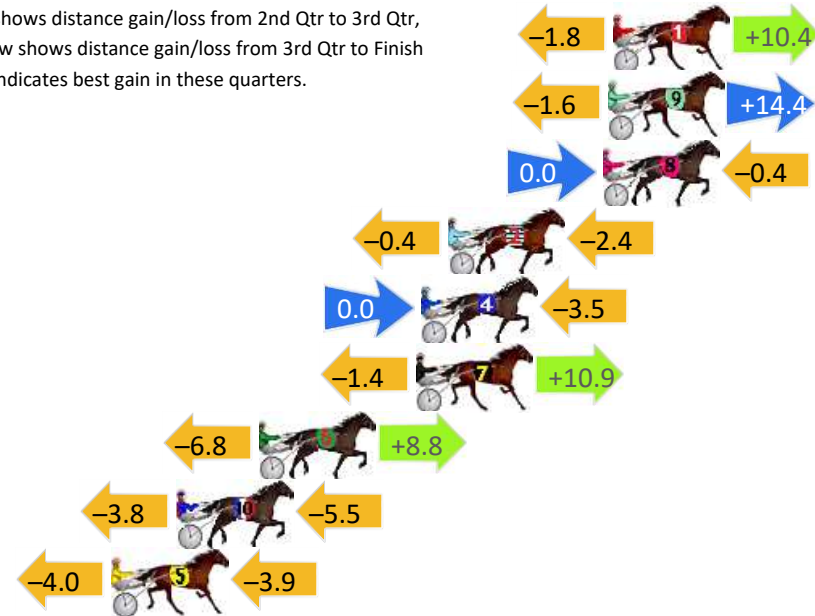

Finish Position and metres gained

Newcastle Race 4 Distance 1609m

Saturday, 28 September 2024

Gross Time: 1:53.80 MileRate: 1:53.80 LeadTime: 0.00s First Qtr: 27.50s Second Qtr: 30.10s Third Qtr: 27.40s Fourth Qtr: 28.80s

DATA TABLE: 800 / 400 Posi's are position from leader and (how wide the horse was at that position)

No	Horse	Plc	Mar	800 Posi	400 Posi	Time	3rd Qtr	4th Qt
1	SIR SIMON	1	0.0m	8.6m (0)	10.4m (0)	1:53.80	27.54s	28.06s
9	ROCLEA IMAGE	2	0.2m	13.0m (0)	14.6m (0)	1:53.82	27.54s	27.77s
8	METALLICA MAN	3	0.4m	0.0m (0)	0.0m (0)	1:53.83	27.40s	28.83s
2	HEAVENLY HOLLY	4	6.6m	3.8m (1)	4.2m (1)	1:54.30	27.42s	28.97s
4	RACING PAULA	5	7.7m	4.2m (0)	4.2m (0)	1:54.38	27.39s	29.05s
7	WAYOUTWEST	6	7.9m	17.4m (0)	18.8m (0)	1:54.40	27.52s	28.02s
6	MAN FROM BRAAVOS	7	14.2m	16.2m (1)	23.0m (1)	1:54.87	27.89s	28.17s
10	ROYAL GAMBLE	8	17.5m	8.2m (1)	12.0m (1)	1:55.12	27.66s	29.19s
5	FIRST STRING	9	20.1m	12.2m (1)	16.2m (1)	1:55.32	27.67s	29.08s

Finish Position and metres gained

First Arrow shows distance gain/loss from 2nd Qtr to 3rd Qtr, Second Arrow shows distance gain/loss from 3rd Qtr to Finish Blue arrow indicates best gain in these quarters.