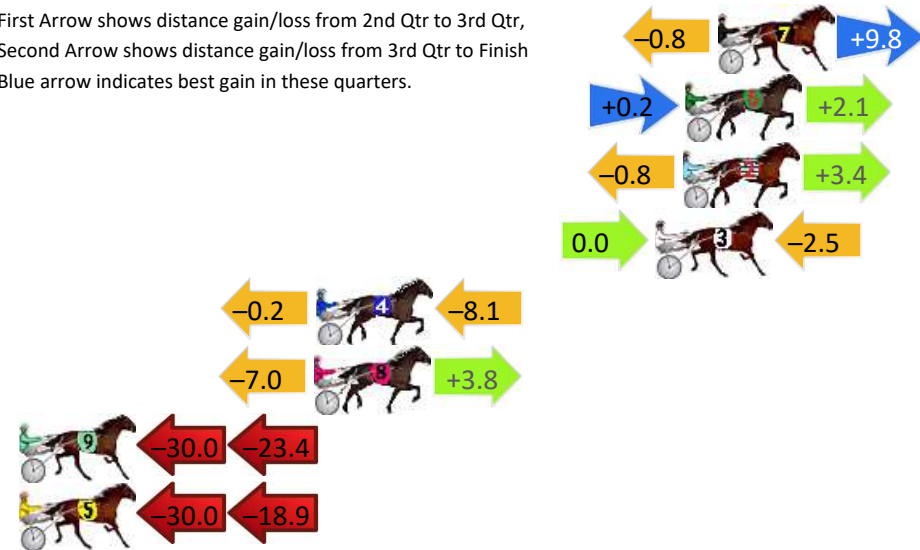

Finish Position and metres gained

First Arrow shows distance gain/loss from 2nd Qtr to 3rd Qtr, Second Arrow shows distance gain/loss from 3rd Qtr to Finish
Blue arrow indicates best gain in these quarters.

800

Visual positions in race at 2nd Quarter

400

Visual positions in race at 3rd Quarter

Newcastle Race 6 Distance 1609m

Saturday, 28 September 2024

Gross Time: 1:54.40 MileRate: 1:54.40 LeadTime: 0.00s First Qtr: 28.00s Second Qtr: 29.40s Third Qtr: 28.00s Fourth Qtr: 29.00s

DATA TABLE: 800 / 400 Posi's are position from leader and (how wide the horse was at that position)

No	Horse	Plc	Mar	800 Posi	400 Posi	Time	3rd Qtr	4th Qt
7	PURE DRAGON	1	0.0m	9.0m (0)	9.8m (0)	1:54.40	28.07s	28.29s
6	LUVARESCHS	2	1.3m	3.6m (1)	3.4m (1)	1:54.50	27.99s	28.85s
2	SHEZA REBEL	3	1.4m	4.0m (0)	4.8m (0)	1:54.51	28.06s	28.75s
3	PRINCESS REMI	4	2.5m	0.0m (0)	0.0m (0)	1:54.59	28.00s	29.18s
4	BOLERO	5	16.1m	7.8m (1)	8.0m (1)	1:55.63	28.00s	29.58s
8	A LOT OF LUVIN	6	16.2m	13.0m (1)	20.0m (0)	1:55.63	28.50s	28.73s
9	DOLCE DRAMA	7	108.4m	55.0m (0)	85.0m (0)	2:02.65	30.10s	30.69s
5	ZENALOU	8	108.9m	60.0m (0)	90.0m (0)	2:02.69	30.10s	30.36s

Finish Position and metres gained

First Arrow shows distance gain/loss from 2nd Qtr to 3rd Qtr, Second Arrow shows distance gain/loss from 3rd Qtr to Finish. Blue arrow indicates best gain in these quarters.