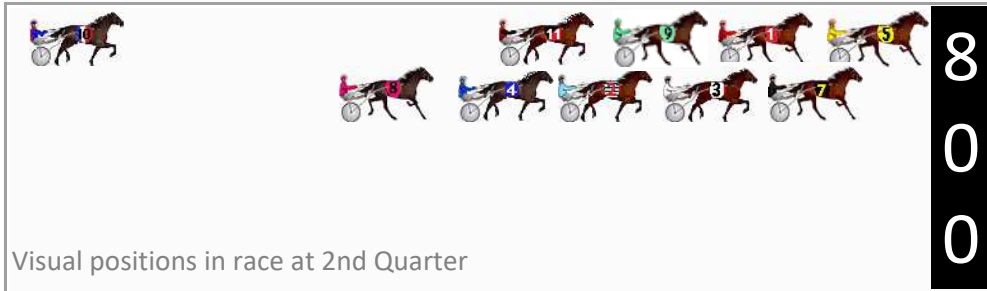

Finish Position and metres gained

First Arrow shows distance gain/loss from 2nd Qtr to 3rd Qtr, Second Arrow shows distance gain/loss from 3rd Qtr to Finish
Blue arrow indicates best gain in these quarters.

DATA TABLE: 800 / 400 Posi's are position from leader and (how wide the horse was at that position)

No	Horse	Plc	Mar	800 Posi	400 Posi	Time	3rd Qtr	4th Qt
3	FAR OUT RINGO	1	0.0m	6.6m (1)	2.8m (2)	1:55.20	28.23s	29.59s
4	AMILLION PROMISES	2	0.1m	14.8m (1)	11.4m (2)	1:55.21	28.27s	28.96s
9	ABSTRACT ART	3	0.4m	8.6m (0)	8.6m (1)	1:55.23	28.51s	29.19s
1	BAT MATSON	4	1.6m	4.4m (0)	4.6m (1)	1:55.32	28.52s	29.58s
8	SUPERBON	5	3.6m	19.6m (1)	16.4m (2)	1:55.48	28.29s	28.85s
2	FLARE UP	6	6.6m	10.8m (1)	7.2m (2)	1:55.72	28.24s	29.76s
7	MISTER CHEESE	7	8.6m	2.4m (1)	0.6m (1)	1:55.87	28.36s	30.39s
11	SAINT KARAMARA	8	10.3m	13.2m (0)	7.8m (0)	1:56.00	28.10s	29.99s
5	THE CREEK	9	17.6m	0.0m (0)	0.0m (0)	1:56.57	28.47s	31.10s
10	THE MIGHTY MONDO	10	81.5m	45.0m (0)	65.0m (0)	2:01.56	29.92s	31.02s