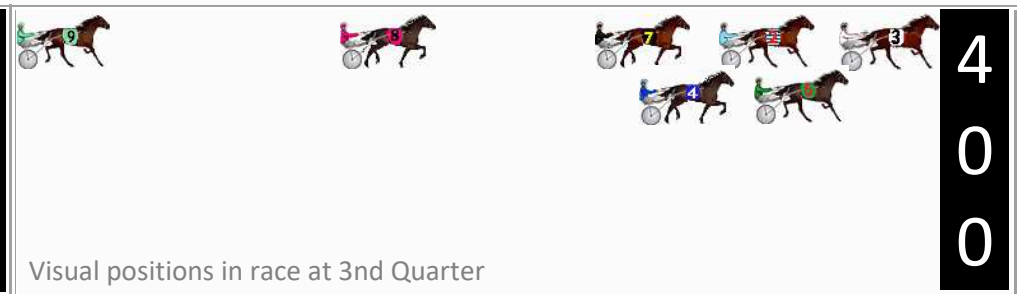

Newcastle Race 6 Distance 1609m

Saturday, 28 September 2024

Gross Time: 1:54.40 MileRate: 1:54.40 LeadTime: 0.00s First Qtr: 28.00s Second Qtr: 29.40s Third Qtr: 28.00s Fourth Qtr: 29.00s

DATA TABLE: 800 / 400 Posi's are position from leader and (how wide the horse was at that position)

No	Horse	Plc	Mar	800 Posi	400 Posi	Time	3rd Qtr	4th Qt
7	PURE DRAGON	1	0.0m	9.0m (0)	9.8m (0)	1:54.40	28.07s	28.29s
6	LUVARESCHS	2	1.3m	3.6m (1)	3.4m (1)	1:54.50	27.99s	28.85s
2	SHEZA REBEL	3	1.4m	4.0m (0)	4.8m (0)	1:54.51	28.06s	28.75s
3	PRINCESS REMI	4	2.5m	0.0m (0)	0.0m (0)	1:54.59	28.00s	29.18s
4	BOLERO	5	16.1m	7.8m (1)	8.0m (1)	1:55.63	28.00s	29.58s
8	A LOT OF LUVIN	6	16.2m	13.0m (1)	20.0m (0)	1:55.63	28.50s	28.73s
9	DOLCE DRAMA	7	108.4m	55.0m (0)	85.0m (0)	2:02.65	30.10s	30.69s
5	ZENALOU	8	108.9m	60.0m (0)	90.0m (0)	2:02.69	30.10s	30.36s

Finish Position and metres gained

First Arrow shows distance gain/loss from 2nd Qtr to 3rd Qtr, Second Arrow shows distance gain/loss from 3rd Qtr to Finish. Blue arrow indicates best gain in these quarters.