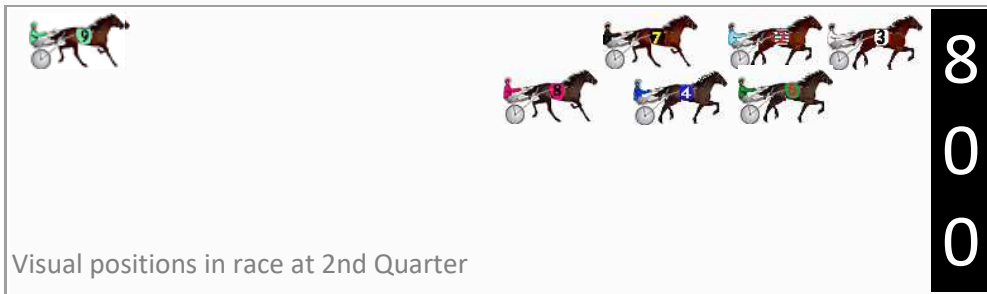

Newcastle Race 6 Distance 1609m

Saturday, 28 September 2024

Gross Time: 1:54.40 MileRate: 1:54.40 LeadTime: 0.00s First Qtr: 28.00s Second Qtr: 29.40s Third Qtr: 28.00s Fourth Qtr: 29.00s

DATA TABLE: 800 / 400 Posi's are position from leader and (how wide the horse was at that position)

No	Horse	Plc	Mar	800 Posi	400 Posi	Time	3rd Qtr	4th Qt
7	PURE DRAGON	1	0.0m	9.0m (0)	9.8m (0)	1:54.40	28.07s	28.29s
6	LUVARESCHS	2	1.3m	3.6m (1)	3.4m (1)	1:54.50	27.99s	28.85s
2	SHEZA REBEL	3	1.4m	4.0m (0)	4.8m (0)	1:54.51	28.06s	28.75s
3	PRINCESS REMI	4	2.5m	0.0m (0)	0.0m (0)	1:54.59	28.00s	29.18s
4	BOLERO	5	16.1m	7.8m (1)	8.0m (1)	1:55.63	28.00s	29.58s
8	A LOT OF LUVIN	6	16.2m	13.0m (1)	20.0m (0)	1:55.63	28.50s	28.73s
9	DOLCE DRAMA	7	108.4m	55.0m (0)	85.0m (0)	2:02.65	30.10s	30.69s
5	ZENALOU	8	108.9m	60.0m (0)	90.0m (0)	2:02.69	30.10s	30.36s

Finish Position and metres gained

First Arrow shows distance gain/loss from 2nd Qtr to 3rd Qtr, Second Arrow shows distance gain/loss from 3rd Qtr to Finish. Blue arrow indicates best gain in these quarters.