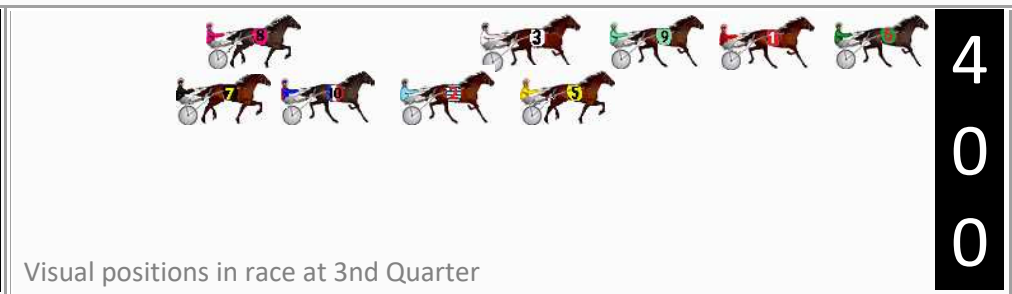

Newcastle Race 3 Distance 1609m

Saturday, 28 September 2024

Gross Time: 1:53.70 MileRate: 1:53.70 LeadTime: 0.00s First Qtr: 27.30s Second Qtr: 29.80s Third Qtr: 28.50s Fourth Qtr: 28.10s

DATA TABLE: 800 / 400 Posi's are position from leader and (how wide the horse was at that position)

No	Horse	Plc	Mar	800 Posi	400 Posi	Time	3rd Qtr	4th Qt
9	OUR IDEAL DREAM	1	0.0m	8.2m (0)	9.0m (0)	1:53.70	28.55s	27.47s
1	ABDICATE	2	5.5m	4.2m (0)	4.6m (0)	1:54.11	28.53s	28.16s
6	FULL BROTHER	3	7.8m	0.0m (0)	0.0m (0)	1:54.28	28.50s	28.64s
3	ASHLEYS BLUE CHIP	4	11.4m	12.6m (0)	14.2m (0)	1:54.54	28.61s	27.90s
2	ROCK FISHERMAN	5	14.3m	14.2m (1)	17.4m (1)	1:54.76	28.72s	27.88s
8	ROUGE BLING	6	20.9m	22.4m (1)	25.2m (0)	1:55.24	28.69s	27.80s
10	FOUR FEATHERS	7	25.5m	18.2m (1)	22.2m (1)	1:55.58	28.78s	28.33s
7	FIRST CLASS	8	31.2m	26.8m (1)	26.4m (1)	1:56.00	28.47s	28.44s
5	SUNSHINE PEPPER	9	32.2m	9.8m (1)	12.6m (1)	1:56.08	28.71s	29.47s

Finish Position and metres gained