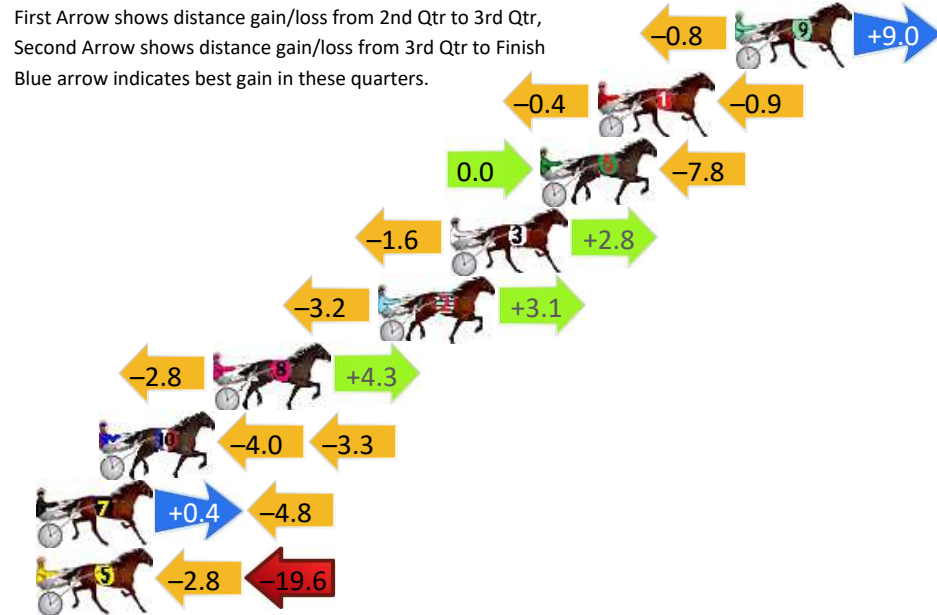

Newcastle Race 3 Distance 1609m

Saturday, 28 September 2024

Gross Time: 1:53.70 MileRate: 1:53.70 LeadTime: 0.00s First Qtr: 27.30s Second Qtr: 29.80s Third Qtr: 28.50s Fourth Qtr: 28.10s

DATA TABLE: 800 / 400 Posi's are position from leader and (how wide the horse was at that position)

No	Horse	Plc	Mar	800 Posi	400 Posi	Time	3rd Qtr	4th Qt
9	OUR IDEAL DREAM	1	0.0m	8.2m (0)	9.0m (0)	1:53.70	28.55s	27.47s
1	ABDICATE	2	5.5m	4.2m (0)	4.6m (0)	1:54.11	28.53s	28.16s
6	FULL BROTHER	3	7.8m	0.0m (0)	0.0m (0)	1:54.28	28.50s	28.64s
3	ASHLEYS BLUE CHIP	4	11.4m	12.6m (0)	14.2m (0)	1:54.54	28.61s	27.90s
2	ROCK FISHERMAN	5	14.3m	14.2m (1)	17.4m (1)	1:54.76	28.72s	27.88s
8	ROUGE BLING	6	20.9m	22.4m (1)	25.2m (0)	1:55.24	28.69s	27.80s
10	FOUR FEATHERS	7	25.5m	18.2m (1)	22.2m (1)	1:55.58	28.78s	28.33s
7	FIRST CLASS	8	31.2m	26.8m (1)	26.4m (1)	1:56.00	28.47s	28.44s
5	SUNSHINE PEPPER	9	32.2m	9.8m (1)	12.6m (1)	1:56.08	28.71s	29.47s

Finish Position and metres gained