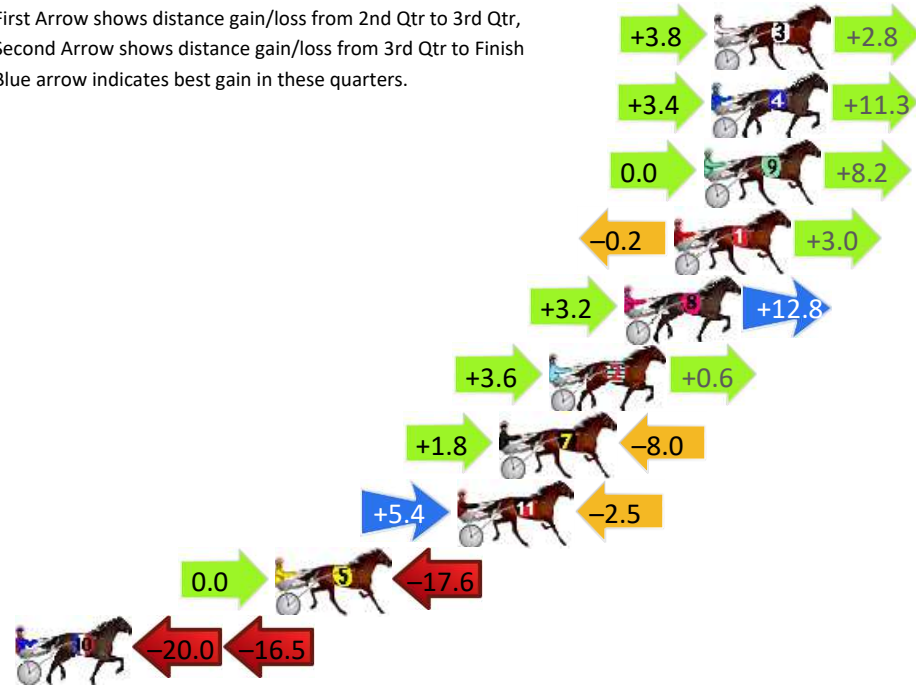

Finish Position and metres gained

First Arrow shows distance gain/loss from 2nd Qtr to 3rd Qtr, Second Arrow shows distance gain/loss from 3rd Qtr to Finish
Blue arrow indicates best gain in these quarters.

800

Visual positions in race at 2nd Quarter

400

Visual positions in race at 3rd Quarter

Newcastle Race 2 Distance 1609m

Saturday, 28 September 2024

Gross Time: 1:55.20 MileRate: 1:55.20 LeadTime: 0.00s First Qtr: 27.20s Second Qtr: 29.70s Third Qtr: 28.50s Fourth Qtr: 29.80s

DATA TABLE: 800 / 400 Posi's are position from leader and (how wide the horse was at that position)

No	Horse	Plc	Mar	800 Posi	400 Posi	Time	3rd Qtr	4th Qt
3	FAR OUT RINGO	1	0.0m	6.6m (1)	2.8m (2)	1:55.20	28.23s	29.59s
4	AMILLION PROMISES	2	0.1m	14.8m (1)	11.4m (2)	1:55.21	28.27s	28.96s
9	ABSTRACT ART	3	0.4m	8.6m (0)	8.6m (1)	1:55.23	28.51s	29.19s
1	BAT MATSON	4	1.6m	4.4m (0)	4.6m (1)	1:55.32	28.52s	29.58s
8	SUPERBON	5	3.6m	19.6m (1)	16.4m (2)	1:55.48	28.29s	28.85s
2	FLARE UP	6	6.6m	10.8m (1)	7.2m (2)	1:55.72	28.24s	29.76s
7	MISTER CHEESE	7	8.6m	2.4m (1)	0.6m (1)	1:55.87	28.36s	30.39s
11	SAINT KARAMARA	8	10.3m	13.2m (0)	7.8m (0)	1:56.00	28.10s	29.99s
5	THE CREEK	9	17.6m	0.0m (0)	0.0m (0)	1:56.57	28.47s	31.10s
10	THE MIGHTY MONDO	10	81.5m	45.0m (0)	65.0m (0)	2:01.56	29.92s	31.02s