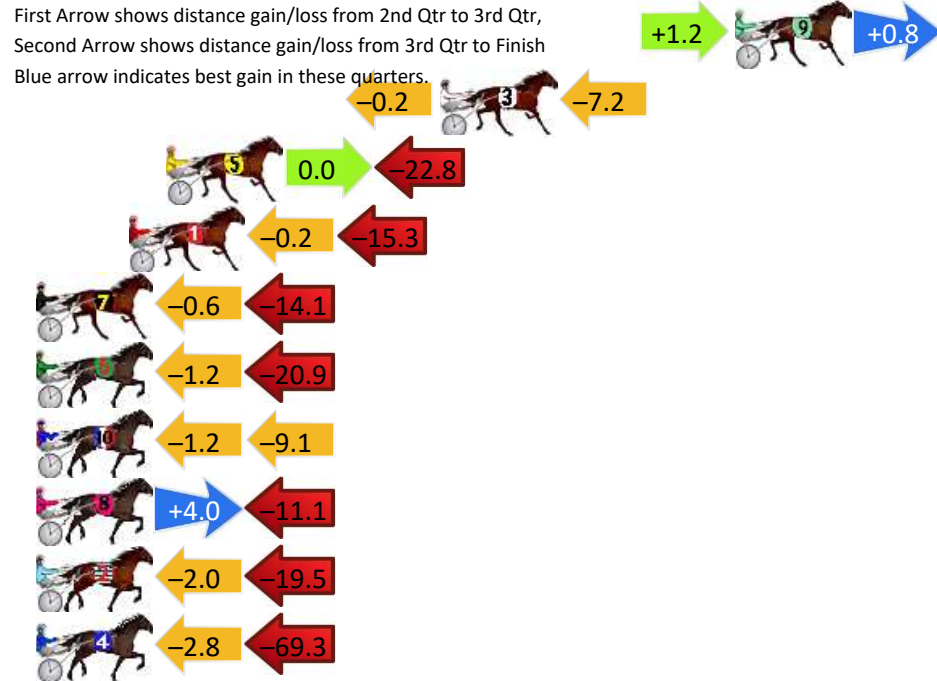

Newcastle Race 7 Distance 1609m

Saturday, 28 September 2024

Gross Time: 1:55.10 MileRate: 1:55.10 LeadTime: 0.00s First Qtr: 27.50s Second Qtr: 30.80s Third Qtr: 28.50s Fourth Qtr: 28.30s

DATA TABLE: 800 / 400 Posi's are position from leader and (how wide the horse was at that position)

No	Horse	Plc	Mar	800 Posi	400 Posi	Time	3rd Qtr	4th Qt
9	GO OH MICKY	1	0.0m	2.0m (1)	0.8m (1)	1:55.10	28.42s	28.24s
3	SECRET WISH	2	11.8m	4.4m (0)	4.6m (0)	1:55.98	28.52s	28.81s
5	WAITING FOR LOVE	3	22.8m	0.0m (0)	0.0m (0)	1:56.80	28.51s	29.90s
1	COOINDALAI	4	24.3m	8.8m (0)	9.0m (0)	1:56.91	28.52s	29.38s
7	OUTLOOK	5	28.1m	13.4m (0)	14.0m (0)	1:57.19	28.55s	29.29s
6	SWEET CREATION	6	28.5m	6.4m (1)	7.6m (1)	1:57.22	28.59s	29.77s
10	WEAREALLALONE	7	29.9m	19.6m (1)	20.8m (0)	1:57.32	28.59s	28.94s
8	REPARTEE	8	31.1m	24.0m (1)	20.0m (3)	1:57.41	28.22s	29.08s
2	LADY PEBBLES	9	37.1m	15.6m (1)	17.6m (2)	1:57.86	28.65s	29.67s
4	IDEAL HEAVEN	10	83.3m	11.2m (1)	14.0m (1)	2:01.29	28.71s	33.18s

Finish Position and metres gained