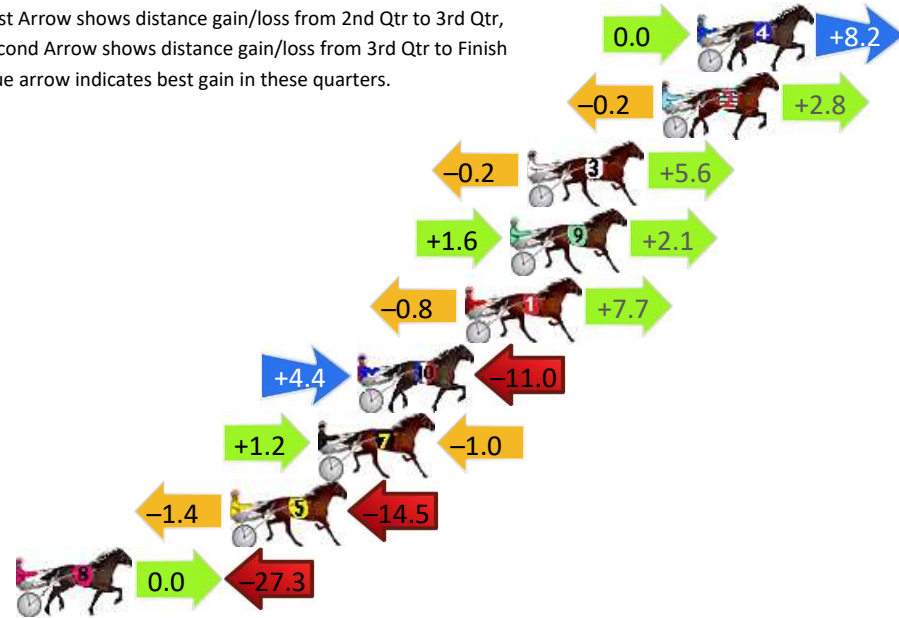

No	Horse	Plc	Mar	800 Posi	400 Posi	Time	3rd Qtr	4th Qt
9	GO OH MICKY	1	0.0m	2.0m (1)	0.8m (1)	1:55.10	28.42s	28.24s
3	SECRET WISH	2	11.8m	4.4m (0)	4.6m (0)	1:55.98	28.52s	28.81s
5	WAITING FOR LOVE	3	22.8m	0.0m (0)	0.0m (0)	1:56.80	28.51s	29.90s
1	COOINDALAI	4	24.3m	8.8m (0)	9.0m (0)	1:56.91	28.52s	29.38s
7	OUTLOOK	5	28.1m	13.4m (0)	14.0m (0)	1:57.19	28.55s	29.29s
6	SWEET CREATION	6	28.5m	6.4m (1)	7.6m (1)	1:57.22	28.59s	29.77s
10	WEAREALLALONE	7	29.9m	19.6m (1)	20.8m (0)	1:57.32	28.59s	28.94s
8	REPARTEE	8	31.1m	24.0m (1)	20.0m (3)	1:57.41	28.22s	29.08s
2	LADY PEBBLES	9	37.1m	15.6m (1)	17.6m (2)	1:57.86	28.65s	29.67s
4	IDEAL HEAVEN	10	83.3m	11.2m (1)	14.0m (1)	2:01.29	28.71s	33.18s

Finish Position and metres gained

Newcastle Race 8 Distance 1609m

Saturday, 28 September 2024

Gross Time: 1:56.70 MileRate: 1:56.70 LeadTime: 0.00s First Qtr: 28.10s Second Qtr: 31.40s Third Qtr: 28.70s Fourth Qtr: 28.50s

DATA TABLE: 800 / 400 Posi's are position from leader and (how wide the horse was at that position)

No	Horse	Plc	Mar	800 Posi	400 Posi	Time	3rd Qtr	4th Qt
4	OHWHATIWOULDGI VE	1	0.0m	8.2m (0)	8.2m (0)	1:56.70	28.70s	27.92s
2	MY ULTIMATE COSSIE	2	1.4m	4.0m (0)	4.2m (0)	1:56.80	28.71s	28.30s
3	EIFFEL FROM HEAVEN	3	6.8m	12.2m (0)	12.4m (0)	1:57.21	28.71s	28.10s
9	HE SAID SHE SAID	4	7.5m	11.2m (1)	9.6m (1)	1:57.26	28.59s	28.35s
1	ARCTIC BEAST	5	9.3m	16.2m (0)	17.0m (0)	1:57.40	28.75s	27.95s
10	DIDSHEDOIT	6	13.6m	7.0m (1)	2.6m (2)	1:57.72	28.39s	29.28s
7	SHADOW ECLIPSE	7	15.2m	15.4m (1)	14.2m (1)	1:57.84	28.61s	28.57s
5	MARVELLA	8	18.7m	2.8m (1)	4.2m (1)	1:58.10	28.80s	29.53s
8	TOUGH TALKS	9	27.3m	0.0m (0)	0.0m (0)	1:58.74	28.71s	30.43s

Finish Position and metres gained

First Arrow shows distance gain/loss from 2nd Qtr to 3rd Qtr, Second Arrow shows distance gain/loss from 3rd Qtr to Finish Blue arrow indicates best gain in these quarters.