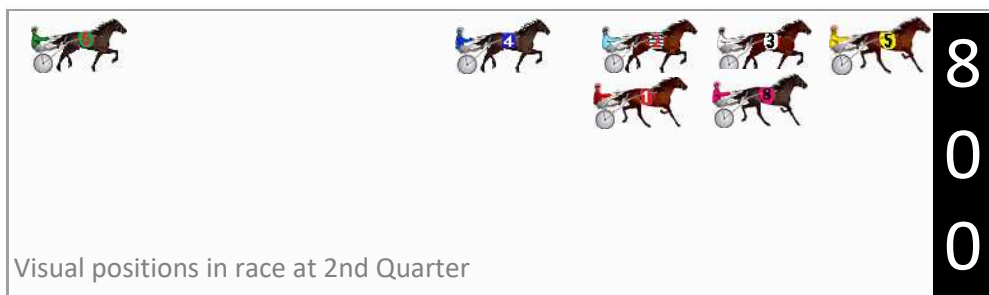

Wagga Riverina Race 7 Distance 1740m

Friday, 4 October 2024

Gross Time: 2:07.30 MileRate: 1:57.70 LeadTime: 8.40s First Qtr: 29.60s Second Qtr: 31.40s Third Qtr: 28.40s Fourth Qtr: 29.50s

DATA TABLE: 800 / 400 Posi's are position from leader and (how wide the horse was at that position)

No	Horse	Plc	Mar	800 Posi	400 Posi	Time	3rd Qtr	4th Qt
2	TUFFASOLDBOOTS	1	0.0m	9.1m (0)	9.5m (0)	2:07.30	28.44s	28.82s
3	WAMBOYNE MACHETE	2	1.9m	4.5m (0)	5.3m (1)	2:07.45	28.46s	29.27s
8	LA CAVALLETTA	3	2.5m	4.7m (1)	0.0m (1)	2:07.49	28.07s	29.69s
4	SEVENTH IMMORTAL	4	11.7m	15.0m (0)	11.4m (1)	2:08.20	28.16s	29.58s
1	YEAH NAH	5	14.8m	9.5m (1)	6.7m (2)	2:08.44	28.21s	30.16s
6	HEZA NEEDEY	6	42.0m	34.0m (0)	28.9m (0)	2:10.55	28.08s	30.67s
5	CHANCEUX	7	43.0m	0.0m (0)	2.0m (0)	2:10.63	28.54s	32.69s

Finish Position and metres gained

First Arrow shows distance gain/loss from 2nd Qtr to 3rd Qtr, Second Arrow shows distance gain/loss from 3rd Qtr to Finish
Blue arrow indicates best gain in these quarters.

Visual positions in race at 2nd Quarter

Visual positions in race at 3rd Quarter