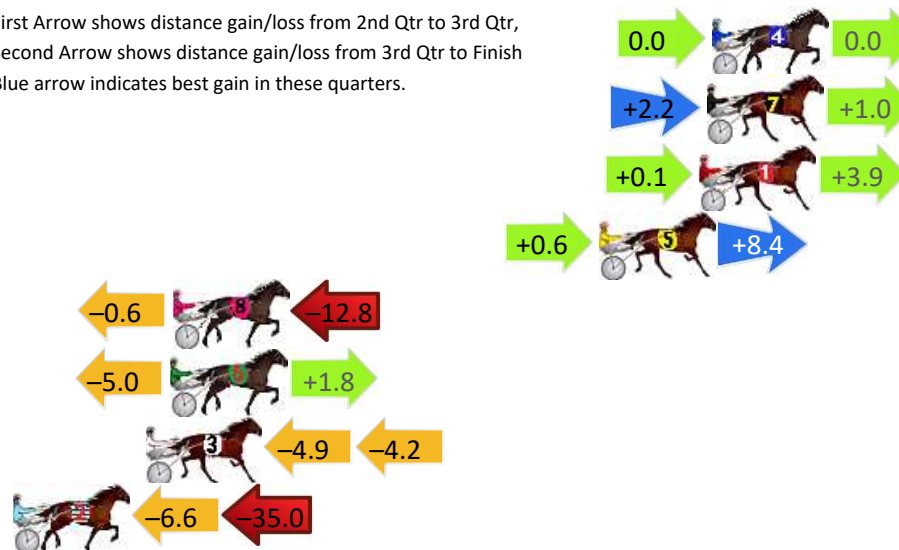

Finish Position and metres gained

First Arrow shows distance gain/loss from 2nd Qtr to 3rd Qtr, Second Arrow shows distance gain/loss from 3rd Qtr to Finish
Blue arrow indicates best gain in these quarters.

Visual positions in race at 2nd Quarter

Visual positions in race at 3rd Quarter

Wagga Riverina Race 3 Distance 1740m

Friday, 4 October 2024

Gross Time: 2:03.00 MileRate: 1:53.80 LeadTime: 9.80s First Qtr: 29.50s Second Qtr: 28.90s Third Qtr: 27.00s Fourth Qtr: 27.80s

DATA TABLE: 800 / 400 Posi's are position from leader and (how wide the horse was at that position)

NoHorse	Plc	Mar	800 Posi	400 Posi	Time	3rd Qtr	4th Qt
4 OUR ROKU	1	0.0m	0.0m (0)	0.0m (0)	2:03.00	27.00s	27.80s
7 GOTTA HAV ME	2	0.2m	3.4m (1)	1.2m (1)	2:03.01	26.85s	27.73s
1 TREACHEROUS BELLE	3	0.5m	4.5m (0)	4.4m (0)	2:03.04	27.00s	27.54s
5 SOHO MATISSE	4	4.5m	13.5m (1)	12.9m (2)	2:03.33	26.97s	27.25s
8 SWEET OPTIONS	5	21.6m	8.2m (1)	8.8m (1)	2:04.58	27.05s	28.78s
6 SHEZA LENNY	6	21.7m	18.5m (0)	23.5m (0)	2:04.59	27.36s	27.79s
3 UNCHAINMYART	7	22.7m	13.6m (0)	18.5m (1)	2:04.66	27.35s	28.20s
2 KEAYANG LADYBUG	8	50.3m	8.7m (0)	15.3m (0)	2:06.68	27.46s	30.44s