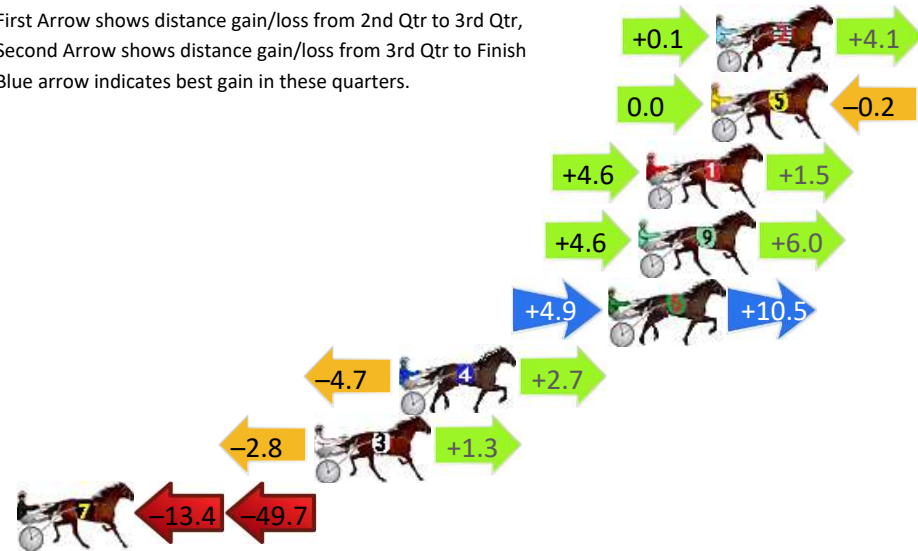

Finish Position and metres gained

800

Visual positions in race at 2nd Quarter

400

Visual positions in race at 3rd Quarter

Wagga Riverina Race 2 Distance 1740m

Friday, 4 October 2024

Gross Time: 2:06.00 MileRate: 1:56.60 LeadTime: 8.80s First Qtr: 30.50s Second Qtr: 30.30s Third Qtr: 28.80s Fourth Qtr: 27.60s

DATA TABLE: 800 / 400 Posi's are position from leader and (how wide the horse was at that position)

NoHorse	Plc	Mar	800 Posi	400 Posi	Time	3rd Qtr	4th Qt
2 ROCKNROLL TALLARA	1	0.0m	4.2m (0)	4.1m (0)	2:06.00	28.79s	27.31s
5 IMPULSIVE GEORGE	2	0.2m	0.0m (0)	0.0m (0)	2:06.01	28.80s	27.61s
1 AELLA BY	3	2.8m	8.9m (0)	4.3m (1)	2:06.20	28.46s	27.50s
9 ROCK THE NATION	4	3.1m	13.7m (0)	9.1m (0)	2:06.23	28.46s	27.19s
6 LUVTOO	5	4.3m	19.7m (1)	14.8m (0)	2:06.31	28.43s	26.87s
4 PIRANI PRINCESS	6	12.7m	10.7m (1)	15.4m (1)	2:06.92	29.11s	27.44s
3 THE BANKER	7	16.1m	14.6m (1)	17.4m (2)	2:07.17	28.97s	27.55s
7 SNEAK A PEEK	8	69.4m	6.3m (1)	19.7m (1)	2:11.04	29.73s	31.26s

Finish Position and metres gained

First Arrow shows distance gain/loss from 2nd Qtr to 3rd Qtr, Second Arrow shows distance gain/loss from 3rd Qtr to Finish
Blue arrow indicates best gain in these quarters.