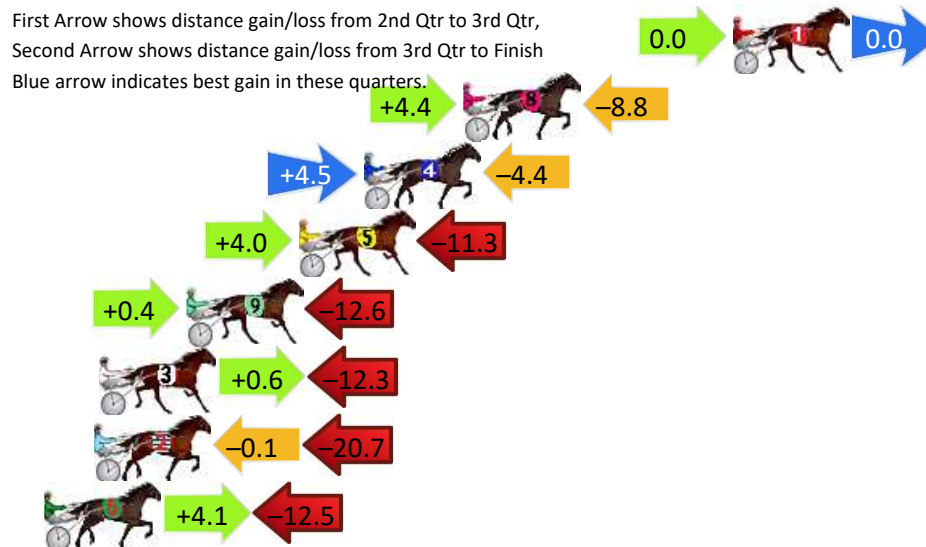

Wagga Riverina Race 1 Distance 2270m

Friday, 4 October 2024

Gross Time: 2:43.40 MileRate: 1:55.80 LeadTime: 47.80s First Qtr: 30.80s Second Qtr: 29.30s Third Qtr: 28.30s Fourth Qtr: 27.20s

DATA TABLE: 800 / 400 Posi's are position from leader and (how wide the horse was at that position)

NoHorse	Plc	Mar	800 Posi	400 Posi	Time	3rd Qtr	4th Qt
1 BINALONG WEEK	1	0.0m	0.0m (0)	0.0m (0)	2:43.40	28.30s	27.20s
8 FOREVER YIN	2	10.8m	6.4m (1)	2.0m (1)	2:44.17	27.99s	27.83s
4 TICK A LOCH	3	14.8m	14.9m (1)	10.4m (1)	2:44.46	27.97s	27.54s
5 FLY TO THE FINISH	4	17.4m	10.1m (1)	6.1m (1)	2:44.65	28.01s	28.03s
9 HERE COMES BOBBY	5	21.9m	9.7m (0)	9.3m (0)	2:44.97	28.26s	28.13s
3 HUNT A RAINBOW	6	25.4m	13.7m (0)	13.1m (0)	2:45.22	28.24s	28.12s
2 THEVICEPRESIDENT	7	25.6m	4.8m (0)	4.9m (0)	2:45.23	28.30s	28.69s
6 THE EX HORSEIST	8	27.6m	19.2m (1)	15.1m (1)	2:45.38	27.99s	28.14s

Finish Position and metres gained

800

Visual positions in race at 2nd Quarter