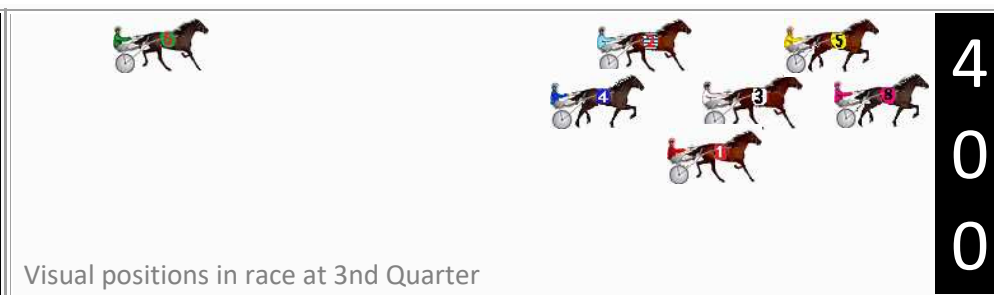

Wagga Riverina Race 7 Distance 1740m

Friday, 4 October 2024

Gross Time: 2:07.30 MileRate: 1:57.70 LeadTime: 8.40s First Qtr: 29.60s Second Qtr: 31.40s Third Qtr: 28.40s Fourth Qtr: 29.50s

DATA TABLE: 800 / 400 Posi's are position from leader and (how wide the horse was at that position)

No	Horse	Plc	Mar	800 Posi	400 Posi	Time	3rd Qtr	4th Qt
2	TUFFASOLDBOOTS	1	0.0m	9.1m (0)	9.5m (0)	2:07.30	28.44s	28.82s
3	WAMBOYNE MACHETE	2	1.9m	4.5m (0)	5.3m (1)	2:07.45	28.46s	29.27s
8	LA CAVALLETTA	3	2.5m	4.7m (1)	0.0m (1)	2:07.49	28.07s	29.69s
4	SEVENTH IMMORTAL	4	11.7m	15.0m (0)	11.4m (1)	2:08.20	28.16s	29.58s
1	YEAH NAH	5	14.8m	9.5m (1)	6.7m (2)	2:08.44	28.21s	30.16s
6	HEZA NEEDEY	6	42.0m	34.0m (0)	28.9m (0)	2:10.55	28.08s	30.67s
5	CHANCEUX	7	43.0m	0.0m (0)	2.0m (0)	2:10.63	28.54s	32.69s

Finish Position and metres gained

First Arrow shows distance gain/loss from 2nd Qtr to 3rd Qtr, Second Arrow shows distance gain/loss from 3rd Qtr to Finish
Blue arrow indicates best gain in these quarters.

Visual positions in race at 3rd Quarter