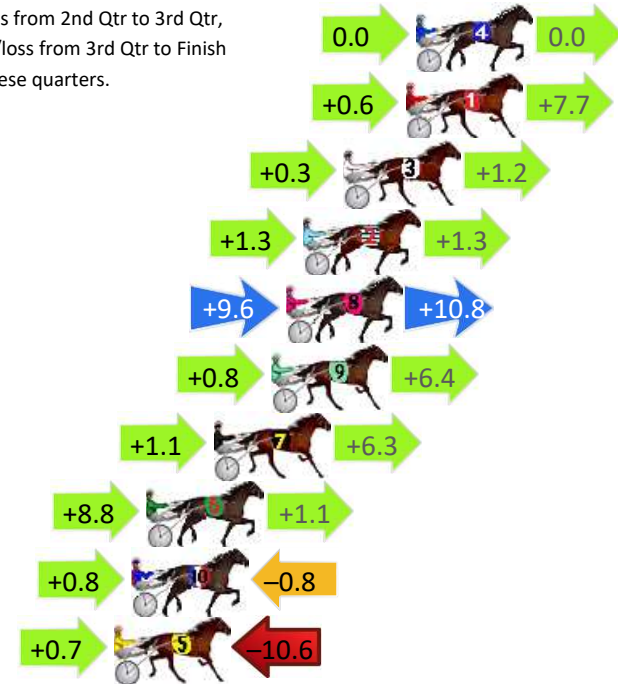

Finish Position and metres gained

First Arrow shows distance gain/loss from 2nd Qtr to 3rd Qtr, Second Arrow shows distance gain/loss from 3rd Qtr to Finish
Blue arrow indicates best gain in these quarters.

800

Visual positions in race at 2nd Quarter

400

Visual positions in race at 3rd Quarter

Wagga Riverina Race 4 Distance 1740m

Friday, 4 October 2024

Gross Time: 2:03.20 MileRate: 1:54.00 LeadTime: 8.50s First Qtr: 28.70s Second Qtr: 30.60s Third Qtr: 27.80s Fourth Qtr: 27.60s

DATA TABLE: 800 / 400 Posi's are position from leader and (how wide the horse was at that position)

No	Horse	Plc	Mar	800 Posi	400 Posi	Time	3rd Qtr	4th Qt
4	WENDYS WISH	1	0.0m	0.0m (0)	0.0m (0)	2:03.20	27.80s	27.60s
1	SCARED STIFF	2	0.4m	8.7m (0)	8.1m (0)	2:03.23	27.76s	27.07s
3	DIAMOND ECLIPSE	3	2.9m	4.4m (0)	4.1m (0)	2:03.41	27.78s	27.53s
2	HEZ DUSTY	4	4.5m	7.1m (1)	5.8m (1)	2:03.53	27.71s	27.53s
8	HES CHARLIES ANGEL	5	5.2m	25.6m (1)	16.0m (2)	2:03.58	27.13s	26.88s
9	DELIGHTFULL TAMMY	6	5.8m	13.0m (0)	12.2m (0)	2:03.62	27.74s	27.18s
7	SPORTY DANCER	7	8.1m	15.5m (1)	14.4m (1)	2:03.79	27.72s	27.20s
6	ZAMBIA	8	10.8m	20.7m (1)	11.9m (2)	2:03.98	27.19s	27.56s
10	IM IN TROUBLE	9	11.4m	11.4m (1)	10.6m (1)	2:04.03	27.74s	27.70s
5	EMMAS BOY	10	12.1m	2.2m (1)	1.5m (1)	2:04.08	27.75s	28.38s