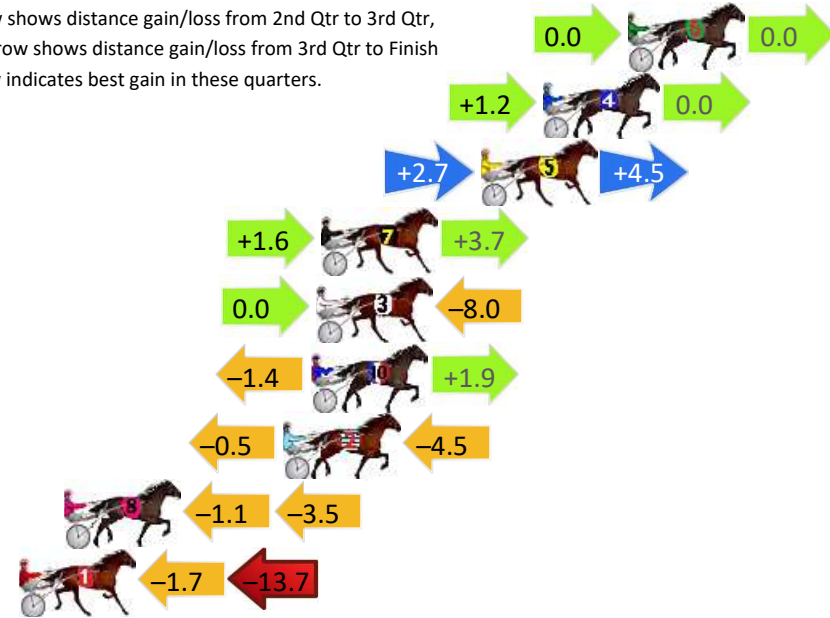

Finish Position and metres gained

First Arrow shows distance gain/loss from 2nd Qtr to 3rd Qtr, Second Arrow shows distance gain/loss from 3rd Qtr to Finish
Blue arrow indicates best gain in these quarters.

800

Visual positions in race at 2nd Quarter

400

Visual positions in race at 3rd Quarter

Wagga Riverina Race 6 Distance 2270m

Friday, 4 October 2024

Gross Time: 2:48.90 MileRate: 1:59.80 LeadTime: 48.80s First Qtr: 31.80s Second Qtr: 30.90s Third Qtr: 28.60s Fourth Qtr: 28.80s

DATA TABLE: 800 / 400 Posi's are position from leader and (how wide the horse was at that position)

NoHorse	Plc	Mar	800 Posi	400 Posi	Time	3rd Qtr	4th Qt
6 CEE CEE LOU	1	0.0m	0.0m (0)	0.0m (0)	2:48.90	28.60s	28.80s
4 CLIVES GIRL	2	3.4m	4.6m (1)	3.4m (1)	2:49.16	28.51s	28.82s
5 LEWENDON	3	5.9m	13.1m (1)	10.4m (2)	2:49.35	28.41s	28.51s
7 ROLL THE ACES	4	12.3m	17.6m (1)	16.0m (2)	2:49.83	28.49s	28.59s
3 CAPTAIN CHEDDAR	5	12.5m	4.5m (0)	4.5m (0)	2:49.84	28.60s	29.42s
10 MAJOR ALLEGIANCE	6	12.7m	13.2m (0)	14.6m (1)	2:49.86	28.70s	28.72s
2 SHEZ BETTORS BABE	7	13.8m	8.8m (1)	9.3m (1)	2:49.94	28.63s	29.18s
8 LITTLE COOL	8	22.6m	18.0m (0)	19.1m (0)	2:50.61	28.68s	29.15s
1 SPORTY BANYULA	9	24.4m	9.0m (0)	10.7m (0)	2:50.74	28.72s	29.88s