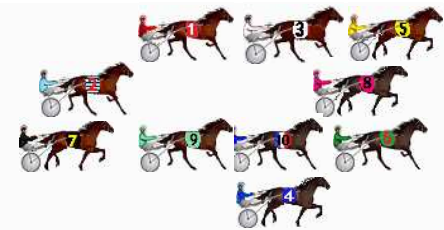

400

Visual positions in race at 3rd Quarter