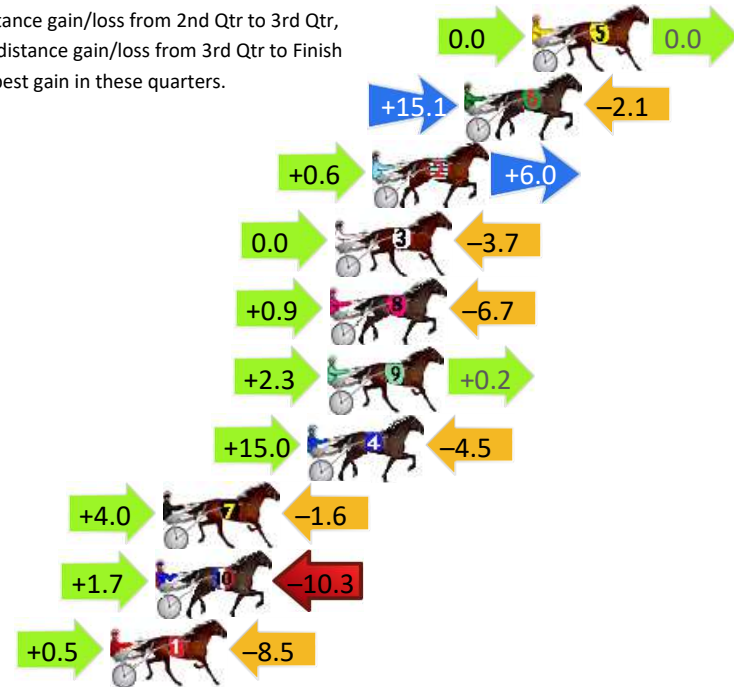

Finish Position and metres gained

First Arrow shows distance gain/loss from 2nd Qtr to 3rd Qtr, Second Arrow shows distance gain/loss from 3rd Qtr to Finish
Blue arrow indicates best gain in these quarters.

800

Visual positions in race at 2nd Quarter

400

Visual positions in race at 3rd Quarter

Wagga Riverina Race 5 Distance 2270m

Friday, 4 October 2024

Gross Time: 2:50.90 MileRate: 2:01.20 LeadTime: 49.90s First Qtr: 32.70s Second Qtr: 31.10s Third Qtr: 29.00s Fourth Qtr: 28.20s

DATA TABLE: 800 / 400 Posi's are position from leader and (how wide the horse was at that position)

No	Horse	Plc	Mar	800 Posi	400 Posi	Time	3rd Qtr	4th Qt
5	MAJOR MUCHA	1	0.0m	0.0m (0)	0.0m (0)	2:50.90	29.00s	28.20s
6	CRIMSON ROCK	2	2.7m	15.7m (1)	0.6m (2)	2:51.10	27.91s	28.36s
2	MOP	3	6.4m	13.0m (0)	12.4m (1)	2:51.37	28.94s	27.79s
3	TIGER CHEDDAR	4	7.9m	4.2m (0)	4.2m (0)	2:51.49	29.00s	28.49s
8	BURTON	5	8.1m	2.3m (1)	1.4m (1)	2:51.50	28.93s	28.70s
9	SCOTTIE MACH	6	8.2m	10.7m (1)	8.4m (2)	2:51.51	28.83s	28.21s
4	EYEDIDNTLOSEIT	7	9.0m	19.5m (1)	4.5m (3)	2:51.57	27.91s	28.55s
7	WHYIMAN	8	14.8m	17.2m (0)	13.2m (2)	2:52.00	28.70s	28.36s
10	MILLWOOD GRACE	9	15.1m	6.5m (1)	4.8m (2)	2:52.02	28.87s	28.98s
1	POLKA DOT DANCE	10	16.9m	8.9m (0)	8.4m (0)	2:52.15	28.96s	28.85s