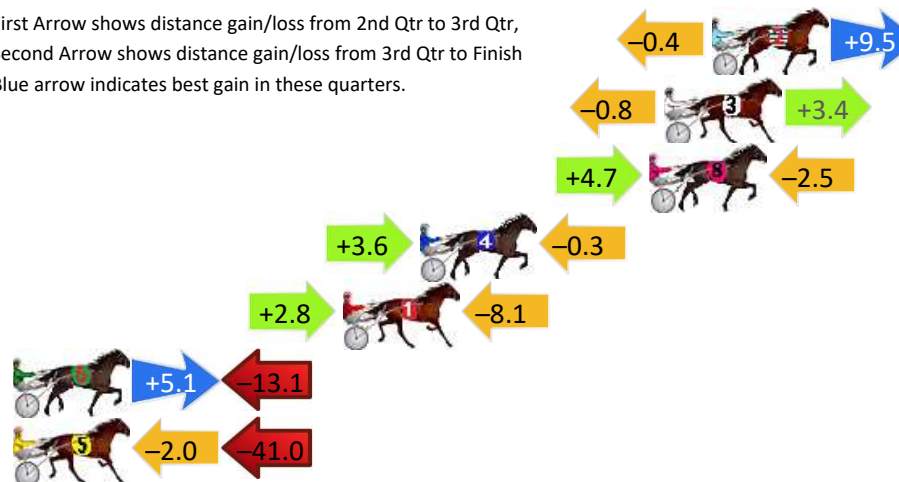

Finish Position and metres gained

First Arrow shows distance gain/loss from 2nd Qtr to 3rd Qtr, Second Arrow shows distance gain/loss from 3rd Qtr to Finish
Blue arrow indicates best gain in these quarters.

800

Visual positions in race at 2nd Quarter

400

Visual positions in race at 3rd Quarter

Wagga Riverina Race 7 Distance 1740m

Friday, 4 October 2024

Gross Time: 2:07.30 MileRate: 1:57.70 LeadTime: 8.40s First Qtr: 29.60s Second Qtr: 31.40s Third Qtr: 28.40s Fourth Qtr: 29.50s

DATA TABLE: 800 / 400 Posi's are position from leader and (how wide the horse was at that position)

No	Horse	Plc	Mar	800 Posi	400 Posi	Time	3rd Qtr	4th Qt
2	TUFFASOLDBOOTS	1	0.0m	9.1m (0)	9.5m (0)	2:07.30	28.44s	28.82s
3	WAMBOYNE MACHETE	2	1.9m	4.5m (0)	5.3m (1)	2:07.45	28.46s	29.27s
8	LA CAVALLETTA	3	2.5m	4.7m (1)	0.0m (1)	2:07.49	28.07s	29.69s
4	SEVENTH IMMORTAL	4	11.7m	15.0m (0)	11.4m (1)	2:08.20	28.16s	29.58s
1	YEAH NAH	5	14.8m	9.5m (1)	6.7m (2)	2:08.44	28.21s	30.16s
6	HEZA NEEDEY	6	42.0m	34.0m (0)	28.9m (0)	2:10.55	28.08s	30.67s
5	CHANCEUX	7	43.0m	0.0m (0)	2.0m (0)	2:10.63	28.54s	32.69s