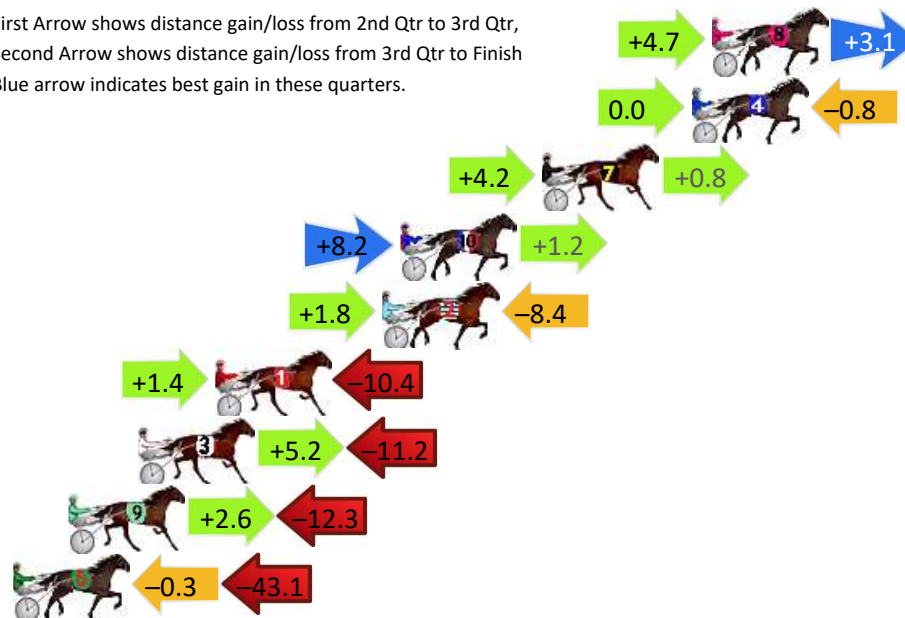

Wagga Riverina Race 8 Distance 1740m

Friday, 4 October 2024

Gross Time: 2:06.80 MileRate: 1:57.30 LeadTime: 8.80s First Qtr: 29.80s Second Qtr: 30.80s Third Qtr: 29.50s Fourth Qtr: 27.90s

DATA TABLE: 800 / 400 Posi's are position from leader and (how wide the horse was at that position)

No	Horse	Plc	Mar	800 Posi	400 Posi	Time	3rd Qtr	4th Qt
8	ALWAYS ADORNED	1	0.0m	7.8m (1)	3.1m (2)	2:06.80	29.15s	27.68s
4	HIJACK	2	0.8m	0.0m (0)	0.0m (0)	2:06.86	29.50s	27.96s
7	LOTUSBIRD	3	6.8m	11.8m (1)	7.6m (2)	2:07.30	29.17s	27.86s
10	BERRYLICIOUS	4	12.5m	21.9m (1)	13.7m (2)	2:07.72	28.87s	27.84s
2	HARVEY HUGHES	5	13.2m	6.6m (0)	4.8m (0)	2:07.77	29.36s	28.53s
1	TEXAN BRANACH	6	19.9m	10.9m (0)	9.5m (0)	2:08.26	29.38s	28.68s
3	MISS PIPPA	7	23.0m	17.0m (1)	11.8m (1)	2:08.49	29.09s	28.75s
9	BIG COOL	8	25.8m	16.1m (0)	13.5m (0)	2:08.69	29.28s	28.83s
6	MANKIND	9	46.8m	3.4m (1)	3.7m (1)	2:10.23	29.51s	31.07s

Finish Position and metres gained

First Arrow shows distance gain/loss from 2nd Qtr to 3rd Qtr, Second Arrow shows distance gain/loss from 3rd Qtr to Finish
Blue arrow indicates best gain in these quarters.

800

Visual positions in race at 2nd Quarter