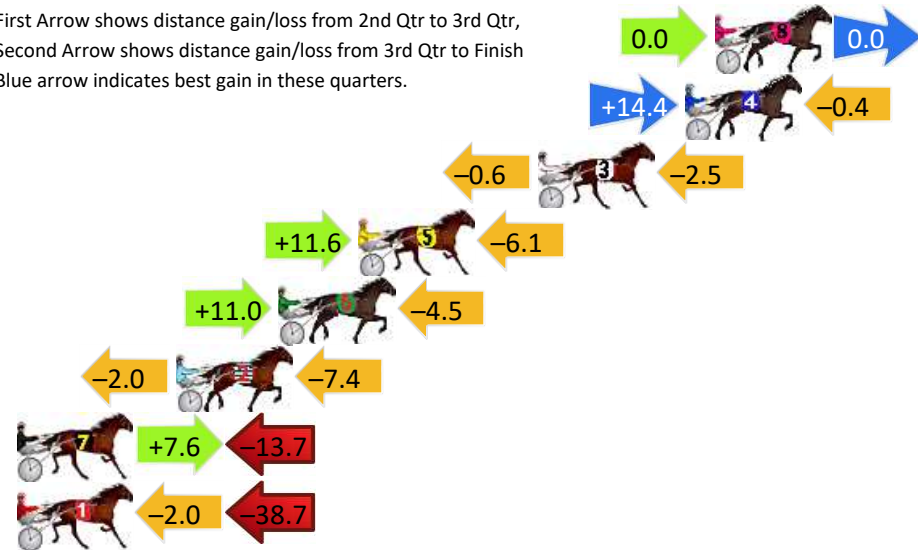

## Finish Position and metres gained

First Arrow shows distance gain/loss from 2nd Qtr to 3rd Qtr, Second Arrow shows distance gain/loss from 3rd Qtr to Finish  
Blue arrow indicates best gain in these quarters.

8  
0  
0

Visual positions in race at 2nd Quarter

4  
0  
0

Visual positions in race at 3rd Quarter

# Bathurst Race 5 Distance 1730m

Wednesday, 13 November 2024

Gross Time: 2:02.80 MileRate: 1:54.20 LeadTime: 8.20s First Qtr: 28.80s Second Qtr: 30.60s Third Qtr: 28.10s Fourth Qtr: 27.10s

DATA TABLE: 800 / 400 Posi's are position from leader and (how wide the horse was at that position)