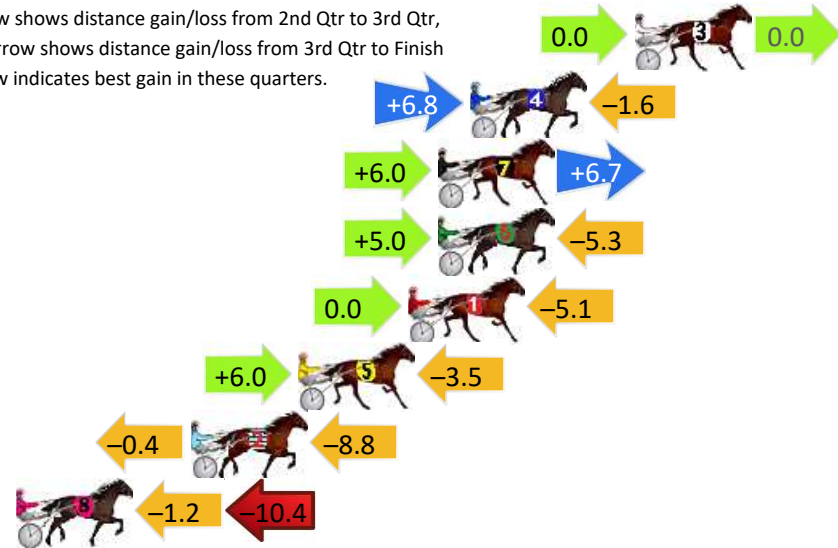

## Finish Position and metres gained

800

Visual positions in race at 2nd Quarter

400

Visual positions in race at 3rd Quarter

# Bathurst Race 8 Distance 2260m

Wednesday, 13 November 2024

Gross Time: 2:48.20 MileRate: 1:59.70 LeadTime: 48.50s First Qtr: 30.80s Second Qtr: 30.50s Third Qtr: 29.30s Fourth Qtr: 29.10s

DATA TABLE: 800 / 400 Posi's are position from leader and (how wide the horse was at that position)

No	Horse	Plc	Mar	800 Posi	400 Posi	Time	3rd Qtr	4th Qt
3	EXCESS VITALITY	1	0.0m	0.0m (0)	0.0m (0)	2:48.20	29.30s	29.10s
4	UNCLE CRAIGO	2	6.6m	11.8m (1)	5.0m (2)	2:48.70	28.81s	29.22s
7	LUCKY PUNT	3	7.9m	20.6m (1)	14.6m (1)	2:48.80	28.86s	28.62s
6	SHES SOME LEXY	4	7.9m	7.6m (1)	2.6m (1)	2:48.80	28.94s	29.48s
1	UNCLE TONY	5	9.1m	4.0m (0)	4.0m (0)	2:48.89	29.30s	29.47s
5	ROYAL FOCUS	6	13.5m	16.0m (1)	10.0m (1)	2:49.23	28.87s	29.35s
2	LETSTACOBOUTIT	7	17.8m	8.6m (0)	9.0m (0)	2:49.56	29.33s	29.74s
8	BELLAGANOOSH	8	24.8m	13.2m (0)	14.4m (0)	2:50.09	29.39s	29.85s

## Finish Position and metres gained

First Arrow shows distance gain/loss from 2nd Qtr to 3rd Qtr,  
Second Arrow shows distance gain/loss from 3rd Qtr to Finish  
Blue arrow indicates best gain in these quarters.