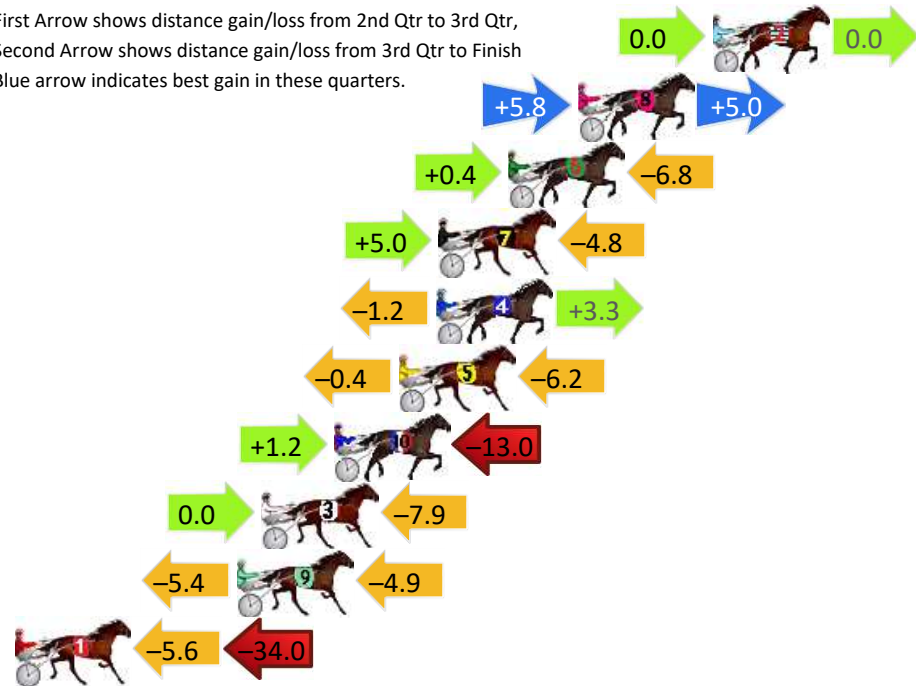

# Bathurst Race 1 Distance 1730m

Wednesday, 13 November 2024

Gross Time: 2:02.40 MileRate: 1:53.90 LeadTime: 8.20s First Qtr: 28.10s Second Qtr: 30.20s Third Qtr: 27.50s Fourth Qtr: 28.40s

DATA TABLE: 800 / 400 Posi's are position from leader and (how wide the horse was at that position)

## Finish Position and metres gained

First Arrow shows distance gain/loss from 2nd Qtr to 3rd Qtr,  
Second Arrow shows distance gain/loss from 3rd Qtr to Finish  
Blue arrow indicates best gain in these quarters.