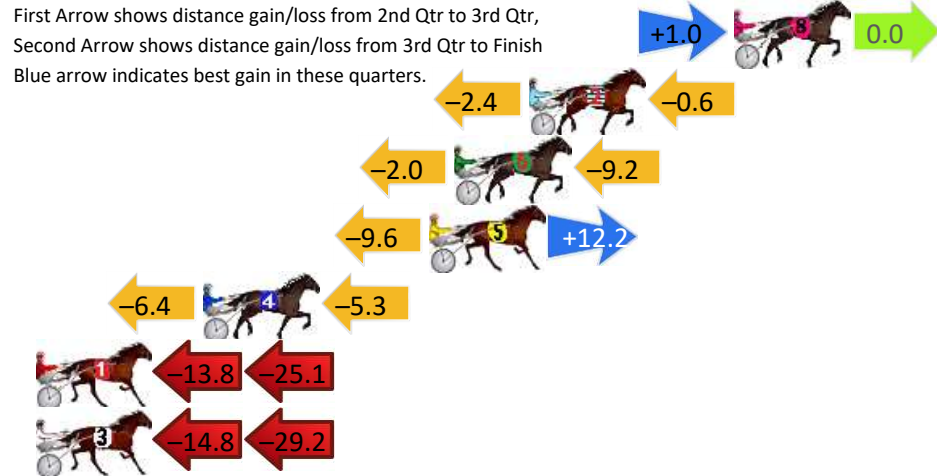

Bathurst Race 7 Distance 1730m

Wednesday, 13 November 2024

Gross Time: 2:05.50 MileRate: 1:56.80 LeadTime: 8.10s First Qtr: 29.50s Second Qtr: 31.30s Third Qtr: 27.40s Fourth Qtr: 29.20s

DATA TABLE: 800 / 400 Posi's are position from leader and (how wide the horse was at that position)

No	Horse	Plc	Mar	800 Posi	400 Posi	Time	3rd Qtr	4th Qt
8	LEAVEAMESSAGE	1	0.0m	1.0m (1)	0.0m (1)	2:05.50	27.33s	29.20s
2	SOMETHING FOR LEXY	2	8.2m	5.2m (1)	7.6m (0)	2:06.13	27.57s	29.24s
6	ROYAL VILLA	3	11.2m	0.0m (0)	2.0m (0)	2:06.36	27.52s	29.87s
5	BETTOR BRILLIANCE	4	12.2m	14.8m (0)	24.4m (1)	2:06.43	28.10s	28.31s
4	THE KING OFTHEROAD	5	21.3m	9.6m (1)	16.0m (1)	2:07.13	27.84s	29.58s
1	REASONABLY SWEET	6	43.9m	5.0m (0)	18.8m (0)	2:08.86	28.31s	31.02s
3	RANDOM MAHONEY	7	53.4m	9.4m (0)	24.2m (0)	2:09.59	28.38s	31.32s

Finish Position and metres gained

800

Visual positions in race at 2nd Quarter