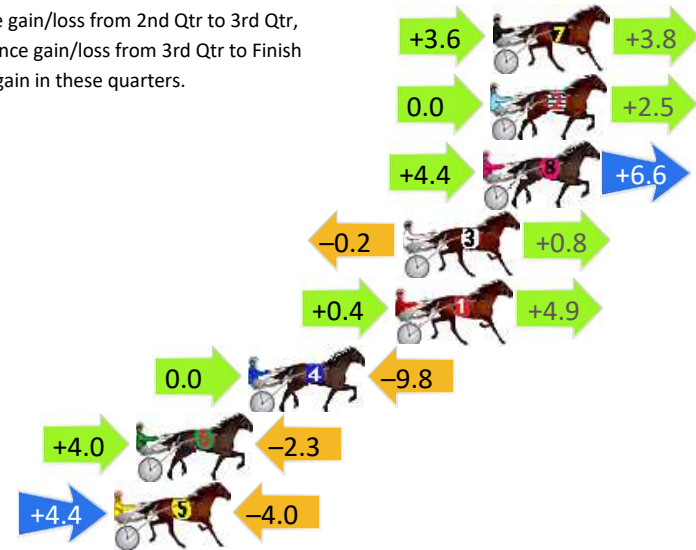

## Finish Position and metres gained

First Arrow shows distance gain/loss from 2nd Qtr to 3rd Qtr, Second Arrow shows distance gain/loss from 3rd Qtr to Finish Blue arrow indicates best gain in these quarters.

8  
0  
0

Visual positions in race at 2nd Quarter

4  
0  
0

Visual positions in race at 3rd Quarter

# Bathurst Race 6 Distance 2260m

Wednesday, 13 November 2024

Gross Time: 2:51.20 MileRate: 2:01.90 LeadTime: 48.40s First Qtr: 33.20s Second Qtr: 30.70s Third Qtr: 29.20s Fourth Qtr: 29.70s

DATA TABLE: 800 / 400 Posi's are position from leader and (how wide the horse was at that position)