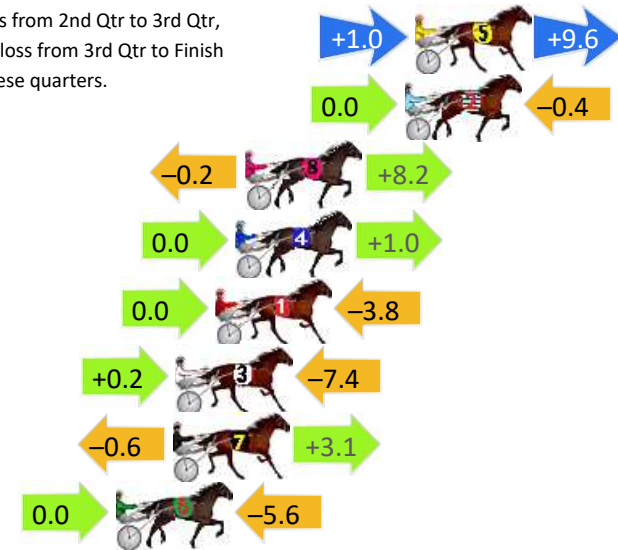

## Finish Position and metres gained

First Arrow shows distance gain/loss from 2nd Qtr to 3rd Qtr,  
Second Arrow shows distance gain/loss from 3rd Qtr to Finish  
Blue arrow indicates best gain in these quarters.

800

Visual positions in race at 2nd Quarter

400

Visual positions in race at 3rd Quarter

# Bathurst Race 2 Distance 1730m

Wednesday, 13 November 2024

Gross Time: 2:04.50 MileRate: 1:55.80 LeadTime: 8.10s First Qtr: 30.10s Second Qtr: 30.80s Third Qtr: 28.10s Fourth Qtr: 27.40s

DATA TABLE: 800 / 400 Posi's are position from leader and (how wide the horse was at that position)