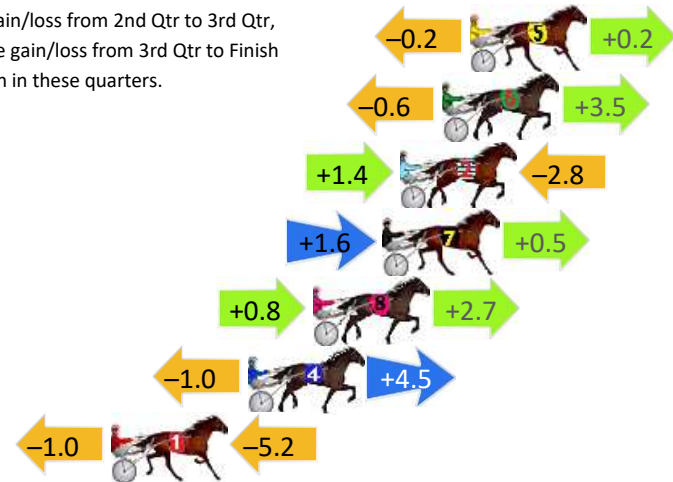

## Finish Position and metres gained

First Arrow shows distance gain/loss from 2nd Qtr to 3rd Qtr, Second Arrow shows distance gain/loss from 3rd Qtr to Finish  
Blue arrow indicates best gain in these quarters.

8  
0  
0

Visual positions in race at 2nd Quarter

4  
0  
0

Visual positions in race at 3rd Quarter

# Bathurst Race 4 Distance 1730m

Wednesday, 13 November 2024

Gross Time: 2:05.30 MileRate: 1:56.60 LeadTime: 8.30s First Qtr: 29.50s Second Qtr: 31.40s Third Qtr: 28.90s Fourth Qtr: 27.20s

DATA TABLE: 800 / 400 Posi's are position from leader and (how wide the horse was at that position)