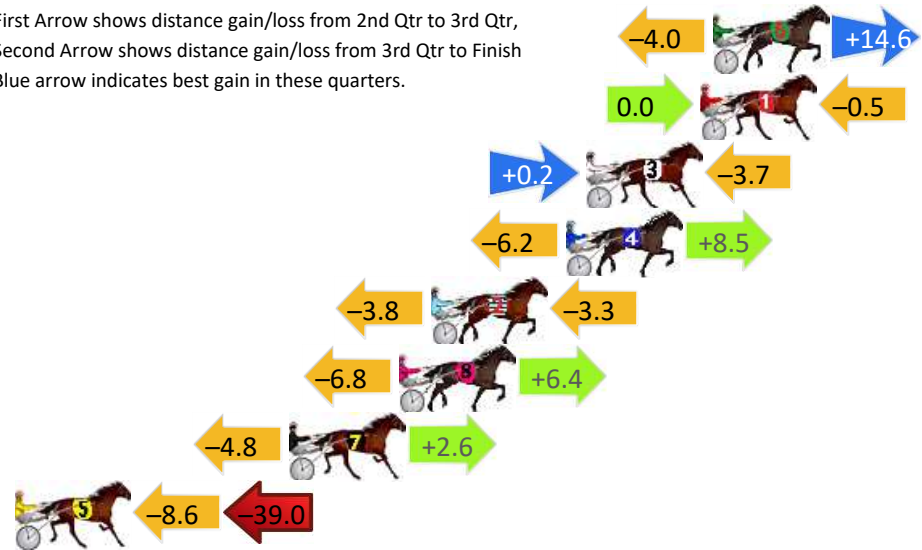

## Finish Position and metres gained

First Arrow shows distance gain/loss from 2nd Qtr to 3rd Qtr, Second Arrow shows distance gain/loss from 3rd Qtr to Finish  
Blue arrow indicates best gain in these quarters.

8  
0  
0

Visual positions in race at 2nd Quarter

4  
0  
0

Visual positions in race at 3rd Quarter

# Bathurst Race 3 Distance 2260m

Wednesday, 13 November 2024

Gross Time: 2:45.30 MileRate: 1:57.70 LeadTime: 47.30s First Qtr: 30.50s Second Qtr: 29.70s Third Qtr: 28.00s Fourth Qtr: 29.80s

DATA TABLE: 800 / 400 Posi's are position from leader and (how wide the horse was at that position)