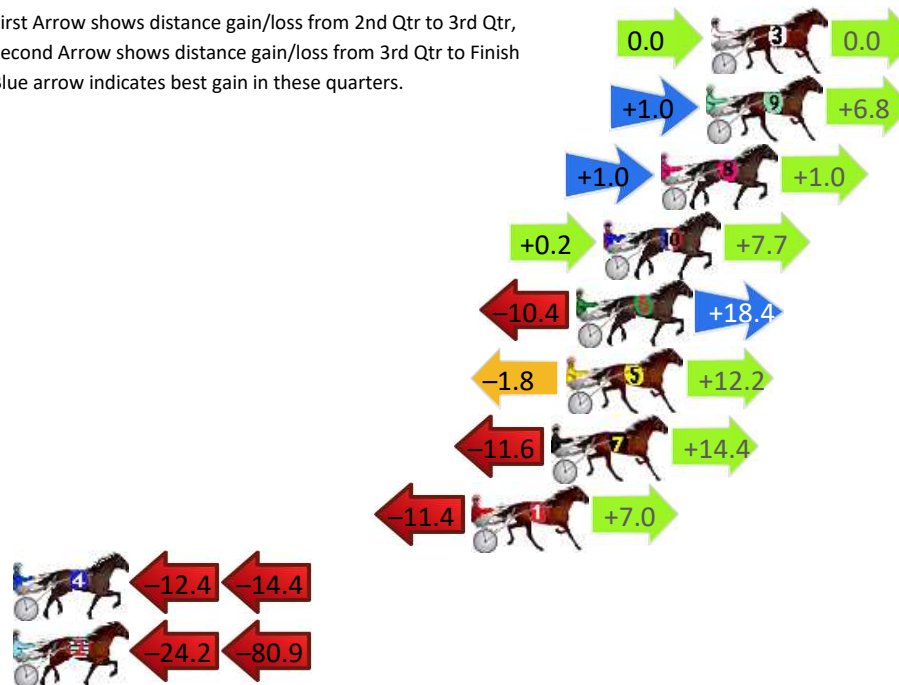

Finish Position and metres gained

First Arrow shows distance gain/loss from 2nd Qtr to 3rd Qtr, Second Arrow shows distance gain/loss from 3rd Qtr to Finish Blue arrow indicates best gain in these quarters.

800

Visual positions in race at 2nd Quarter

400

Visual positions in race at 3rd Quarter

Penrith Race 3 Distance 2125m

Thursday, 14 November 2024

Gross Time: 2:37.40 MileRate: 1:59.20 LeadTime: 39.00s First Qtr: 31.30s Second Qtr: 30.20s Third Qtr: 28.30s Fourth Qtr: 28.60s

DATA TABLE: 800 / 400 Posi's are position from leader and (how wide the horse was at that position)

No	Horse	Plc	Mar	800 Posi	400 Posi	Time	3rd Qtr	4th Qt
3	VINETTE	1	0.0m	0.0m (1)	0.0m (0)	2:37.40	28.30s	28.60s
9	RIPSTONE SNORTER	2	0.2m	8.0m (1)	7.0m (1)	2:37.42	28.23s	28.12s
8	PEACE OF HEAVEN	3	2.0m	4.0m (1)	3.0m (1)	2:37.55	28.23s	28.53s
10	ROYAL VINCENT	4	4.3m	12.2m (1)	12.0m (1)	2:37.72	28.29s	28.05s
6	BETTER HARLEY	5	5.4m	13.4m (0)	23.8m (1)	2:37.81	29.04s	27.29s
5	MERRYWOOD TONY	6	5.8m	16.2m (1)	18.0m (1)	2:37.84	28.43s	27.73s
7	MAJOR ICON	7	6.4m	9.2m (0)	20.8m (0)	2:37.88	29.13s	27.58s
1	COLIN BROMAC	8	9.6m	5.2m (0)	16.6m (0)	2:38.12	29.11s	28.10s
4	MEMPHIS FURY	9	44.4m	17.6m (0)	30.0m (1)	2:40.73	29.17s	29.62s
2	THATS ART	10	105.7m	0.6m (0)	24.8m (0)	2:45.34	29.98s	34.35s

Finish Position and metres gained

First Arrow shows distance gain/loss from 2nd Qtr to 3rd Qtr, Second Arrow shows distance gain/loss from 3rd Qtr to Finish. Blue arrow indicates best gain in these quarters.