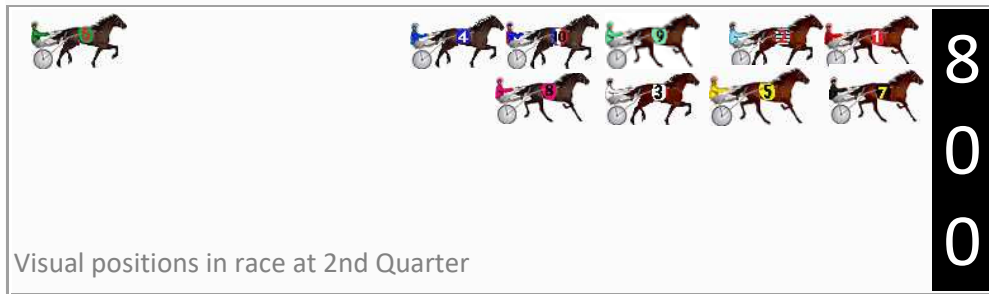

Penrith Race 5 Distance 1720m

Thursday, 14 November 2024

Gross Time: 2:03.10 MileRate: 1:55.10 LeadTime: 7.50s First Qtr: 29.90s Second Qtr: 28.70s Third Qtr: 27.40s Fourth Qtr: 29.60s

DATA TABLE: 800 / 400 Posi's are position from leader and (how wide the horse was at that position)

No	Horse	Plc	Mar	800 Posi	400 Posi	Time	3rd Qtr	4th Qt
7	ROSBERG	1	0.0m	0.0m (1)	0.0m (1)	2:03.10	27.40s	29.60s
10	SHADES OF HEAVEN	2	5.2m	13.0m (0)	23.4m (1)	2:03.50	28.19s	28.26s
1	PALATINO	3	9.7m	0.2m (0)	0.4m (0)	2:03.85	27.39s	30.28s
5	ROCKNROLL GIG	4	11.9m	4.8m (1)	13.6m (1)	2:04.02	28.03s	29.47s
8	TURBO TOMMY	5	12.1m	13.4m (1)	22.2m (2)	2:04.04	28.05s	28.86s
2	WILD CARD	6	14.7m	4.0m (0)	10.4m (0)	2:04.24	27.84s	29.92s
3	MAJOR STATEMENT	7	16.1m	9.0m (1)	19.0m (1)	2:04.35	28.12s	29.39s
9	DARK TERROR	8	18.2m	9.0m (0)	20.2m (0)	2:04.51	28.20s	29.45s
4	SEASTORIE	9	29.3m	16.8m (0)	27.6m (1)	2:05.37	28.16s	29.73s
6	SON OF THE SHARK	10	235.7m	175.0m (0)	200.0m (0)	2:21.39	29.07s	32.23s

Finish Position and metres gained