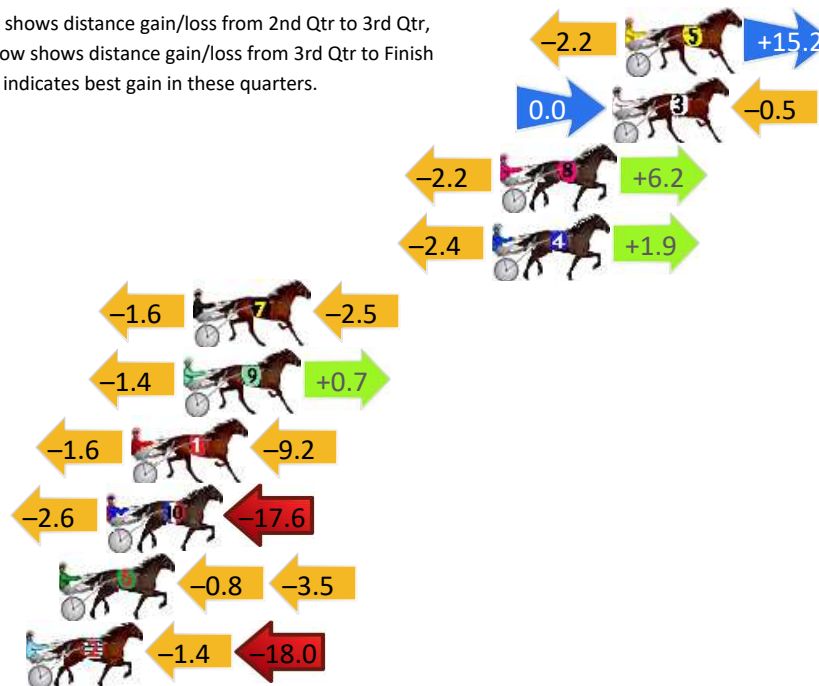

Finish Position and metres gained

First Arrow shows distance gain/loss from 2nd Qtr to 3rd Qtr, Second Arrow shows distance gain/loss from 3rd Qtr to Finish. Blue arrow indicates best gain in these quarters.

800

Visual positions in race at 2nd Quarter

400

Visual positions in race at 3rd Quarter

Penrith Race 4 Distance 1720m

Thursday, 14 November 2024

Gross Time: 2:05.40 MileRate: 1:57.40 LeadTime: 7.40s First Qtr: 30.10s Second Qtr: 29.90s Third Qtr: 28.60s Fourth Qtr: 29.40s

DATA TABLE: 800 / 400 Posi's are position from leader and (how wide the horse was at that position)

No	Horse	Plc	Mar	800 Posi	400 Posi	Time	3rd Qtr	4th Qt
5	WHEREISHE	1	0.0m	13.0m (1)	15.2m (2)	2:05.40	28.77s	28.29s
3	LOOKIN GOOD MARGIE	2	0.5m	0.0m (0)	0.0m (0)	2:05.44	28.60s	29.44s
8	HOLZHAUER	3	5.0m	9.0m (1)	11.2m (2)	2:05.79	28.76s	28.95s
4	BIRDY GAL	4	5.3m	4.8m (1)	7.2m (1)	2:05.81	28.77s	29.26s
7	KNOCKOUT TYSON	5	17.3m	13.2m (0)	14.8m (0)	2:06.73	28.71s	29.58s
9	CONSIDER IT DONE	6	17.7m	17.0m (1)	18.4m (1)	2:06.76	28.70s	29.35s
1	GIRLS VIEW	7	19.8m	9.0m (0)	10.6m (0)	2:06.93	28.71s	30.07s
10	THE BEST OF YOU	8	20.8m	0.6m (1)	3.2m (1)	2:07.00	28.77s	30.69s
6	STELLINA	9	22.7m	18.4m (0)	19.2m (0)	2:07.15	28.65s	29.66s
2	CARIBBEAN RUNA	10	24.0m	4.6m (0)	6.0m (0)	2:07.25	28.68s	30.72s