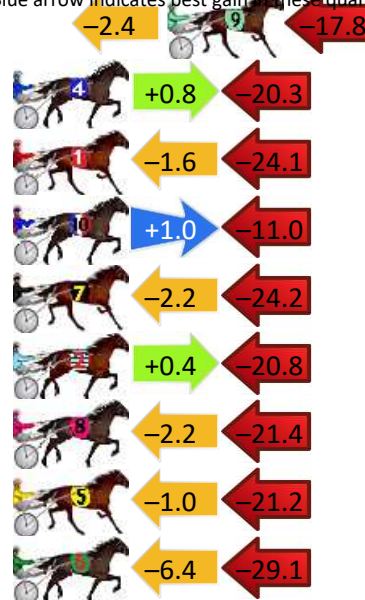

Penrith Race 1 Distance 2125m

Thursday, 14 November 2024

Gross Time: 2:33.30 MileRate: 1:56.10 LeadTime: 37.00s First Qtr: 30.30s Second Qtr: 29.60s Third Qtr: 27.90s Fourth Qtr: 28.50s

DATA TABLE: 800 / 400 Posi's are position from leader and (how wide the horse was at that position)

No	Horse	Plc	Mar	800 Posi	400 Posi	Time	3rd Qtr	4th Qt
3	SELSEY BILL	1	0.0m	0.0m (0)	0.0m (0)	2:33.30	27.90s	28.50s
9	WEONA SIR VIVOR	2	21.8m	1.6m (1)	4.0m (1)	2:34.93	28.05s	29.76s
4	DAN FERNANDO	3	30.3m	10.8m (1)	10.0m (2)	2:35.57	27.83s	29.94s
1	WHISKEY ROYALE	4	30.9m	5.2m (0)	6.8m (0)	2:35.61	27.99s	30.21s
10	DENNY ROCKS	5	31.4m	21.4m (1)	20.4m (2)	2:35.65	27.82s	29.28s
7	DILETTO	6	35.8m	9.4m (0)	11.6m (0)	2:35.98	28.04s	30.21s
2	PELIGROSO	7	37.0m	16.6m (1)	16.2m (2)	2:36.07	27.86s	29.97s
8	BIG BLACK DIAMOND	8	37.2m	13.6m (0)	15.8m (0)	2:36.08	28.04s	30.02s
5	RIO DE JANEIRO BLUE	9	40.2m	18.0m (0)	19.0m (1)	2:36.31	27.95s	30.00s
6	DESIDERIO	10	42.1m	6.6m (1)	13.0m (1)	2:36.45	28.33s	30.56s

Finish Position and metres gained

First Arrow shows distance gain/loss from 2nd Qtr to 3rd Qtr, Second Arrow shows distance gain/loss from 3rd Qtr to Finish. Blue arrow indicates best gain in these quarters.

Finish Position and metres gained

First Arrow shows distance gain/loss from 2nd Qtr to 3rd Qtr, Second Arrow shows distance gain/loss from 3rd Qtr to Finish Blue arrow indicates best gain in these quarters.