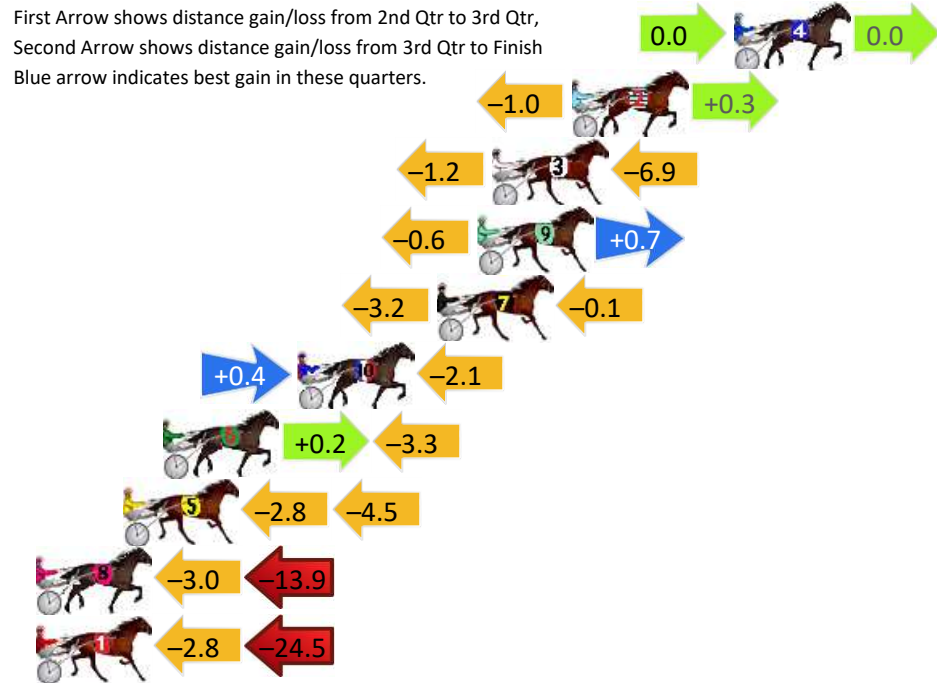

Penrith Race 8 Distance 1720m

Thursday, 14 November 2024

Gross Time: 2:06.10 MileRate: 1:58.00 LeadTime: 7.70s First Qtr: 30.50s Second Qtr: 31.00s Third Qtr: 28.40s Fourth Qtr: 28.50s

DATA TABLE: 800 / 400 Posi's are position from leader and (how wide the horse was at that position)

No	Horse	Plc	Mar	800 Posi	400 Posi	Time	3rd Qtr	4th Qt
4	ULTIMATE AD	1	0.0m	0.0m (0)	0.0m (0)	2:06.10	28.40s	28.50s
2	FIFTYSHADES CRESCO	2	6.5m	5.8m (1)	6.8m (1)	2:06.59	28.47s	28.48s
3	CLEMENTSORRELL	3	9.7m	1.6m (1)	2.8m (1)	2:06.83	28.48s	28.99s
9	SILENT REACTION	4	10.3m	10.4m (1)	11.0m (1)	2:06.87	28.44s	28.45s
7	CROWN MOJO	5	11.9m	8.6m (0)	11.8m (0)	2:06.99	28.63s	28.51s
10	TIGER TOMMY	6	17.5m	15.8m (1)	15.4m (1)	2:07.41	28.37s	28.65s
6	RUM DELIGHT	7	22.9m	19.8m (1)	19.6m (1)	2:07.81	28.39s	28.73s
5	KNIGHT WALKER	8	24.5m	17.2m (0)	20.0m (0)	2:07.93	28.60s	28.82s
8	TEAM OF STARZZZ	9	29.9m	13.0m (0)	16.0m (0)	2:08.34	28.61s	29.48s
1	WHY NOT SURF	10	31.5m	4.2m (0)	7.0m (0)	2:08.46	28.59s	30.24s

Finish Position and metres gained

800

Visual positions in race at 2nd Quarter