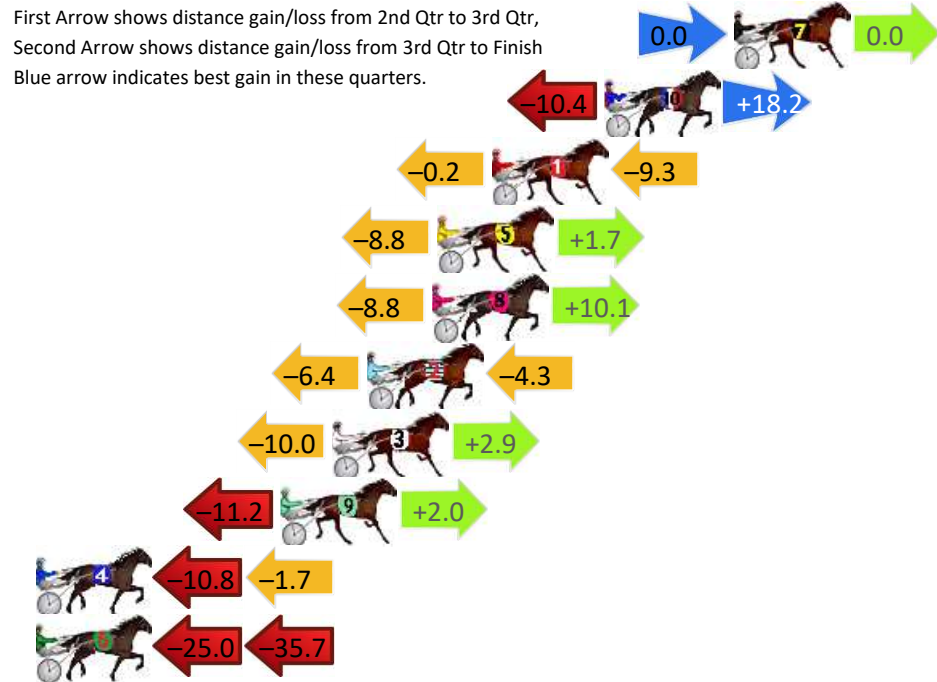

Penrith Race 5 Distance 1720m

Thursday, 14 November 2024

Gross Time: 2:03.10 MileRate: 1:55.10 LeadTime: 7.50s First Qtr: 29.90s Second Qtr: 28.70s Third Qtr: 27.40s Fourth Qtr: 29.60s

DATA TABLE: 800 / 400 Posi's are position from leader and (how wide the horse was at that position)

No	Horse	Plc	Mar	800 Posi	400 Posi	Time	3rd Qtr	4th Qt
7	ROSBERG	1	0.0m	0.0m (1)	0.0m (1)	2:03.10	27.40s	29.60s
10	SHADES OF HEAVEN	2	5.2m	13.0m (0)	23.4m (1)	2:03.50	28.19s	28.26s
1	PALATINO	3	9.7m	0.2m (0)	0.4m (0)	2:03.85	27.39s	30.28s
5	ROCKNROLL GIG	4	11.9m	4.8m (1)	13.6m (1)	2:04.02	28.03s	29.47s
8	TURBO TOMMY	5	12.1m	13.4m (1)	22.2m (2)	2:04.04	28.05s	28.86s
2	WILD CARD	6	14.7m	4.0m (0)	10.4m (0)	2:04.24	27.84s	29.92s
3	MAJOR STATEMENT	7	16.1m	9.0m (1)	19.0m (1)	2:04.35	28.12s	29.39s
9	DARK TERROR	8	18.2m	9.0m (0)	20.2m (0)	2:04.51	28.20s	29.45s
4	SEASTORIE	9	29.3m	16.8m (0)	27.6m (1)	2:05.37	28.16s	29.73s
6	SON OF THE SHARK	10	235.7m	175.0m (0)	200.0m (0)	2:21.39	29.07s	32.23s

Finish Position and metres gained