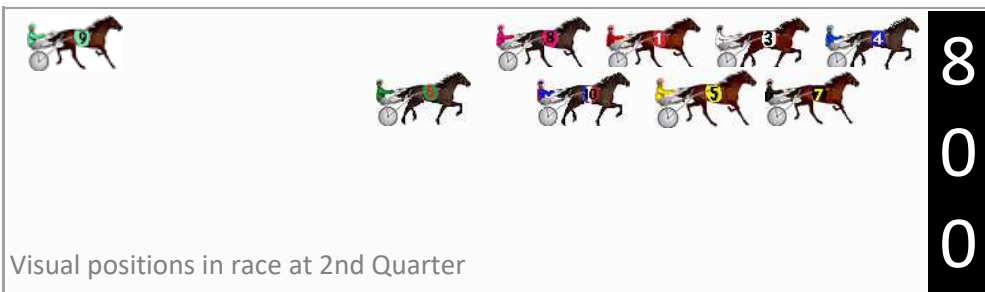

DATA TABLE: 800 / 400 Posi's are position from leader and (how wide the horse was at that position)

No	Horse	Plc	Mar	800 Posi	400 Posi	Time	3rd Qtr	4th Qt
4	SPITFIRE	1	0.0m	0.0m (0)	0.0m (0)	2:05.70	28.60s	27.70s
3	DELIGHTFULLY SWEET	2	16.4m	4.4m (0)	5.4m (0)	2:06.89	28.68s	28.46s
7	HOT CRUISE CONTROL	3	20.1m	2.4m (1)	2.6m (1)	2:07.16	28.63s	28.91s
1	OUR THUNDER	4	20.5m	8.8m (0)	10.0m (0)	2:07.19	28.70s	28.42s
8	TRISTAR FOR CHRIS	5	24.9m	13.2m (0)	16.6m (0)	2:07.51	28.85s	28.27s
5	VESPA STRIDE	6	29.2m	6.8m (1)	6.6m (1)	2:07.83	28.61s	29.26s
6	ART OF RHYTHM	7	30.1m	18.0m (1)	16.4m (1)	2:07.89	28.50s	28.64s
10	TOOLIJOOA BEACH	8	31.4m	11.6m (1)	11.6m (1)	2:07.99	28.62s	29.06s
9	WAHAKA	9	99.3m	50.0m (0)	75.0m (0)	2:12.94	30.38s	29.37s

Finish Position and metres gained

First Arrow shows distance gain/loss from 2nd Qtr to 3rd Qtr, Second Arrow shows distance gain/loss from 3rd Qtr to Finish Blue arrow indicates best gain in these quarters