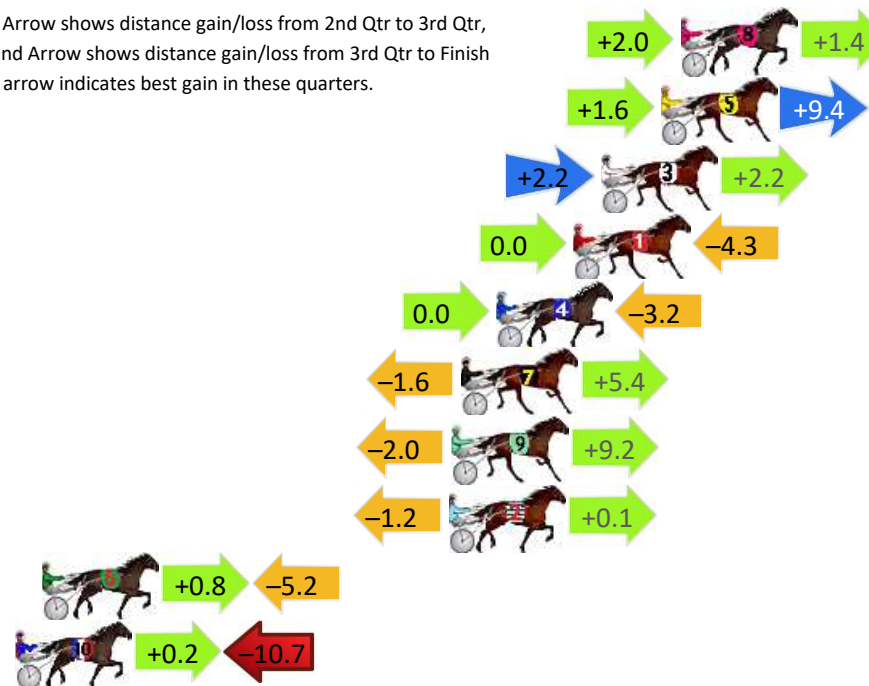

DATA TABLE: 800 / 400 Posi's are position from leader and (how wide the horse was at that position)

No	Horse	Plc	Mar	800 Posi	400 Posi	Time	3rd Qtr	4th Qt
4	SPITFIRE	1	0.0m	0.0m (0)	0.0m (0)	2:05.70	28.60s	27.70s
3	DELIGHTFULLY SWEET	2	16.4m	4.4m (0)	5.4m (0)	2:06.89	28.68s	28.46s
7	HOT CRUISE CONTROL	3	20.1m	2.4m (1)	2.6m (1)	2:07.16	28.63s	28.91s
1	OUR THUNDER	4	20.5m	8.8m (0)	10.0m (0)	2:07.19	28.70s	28.42s
8	TRISTAR FOR CHRIS	5	24.9m	13.2m (0)	16.6m (0)	2:07.51	28.85s	28.27s
5	VESPA STRIDE	6	29.2m	6.8m (1)	6.6m (1)	2:07.83	28.61s	29.26s
6	ART OF RHYTHM	7	30.1m	18.0m (1)	16.4m (1)	2:07.89	28.50s	28.64s
10	TOOLIJOOA BEACH	8	31.4m	11.6m (1)	11.6m (1)	2:07.99	28.62s	29.06s
9	WAHAKA	9	99.3m	50.0m (0)	75.0m (0)	2:12.94	30.38s	29.37s

Finish Position and metres gained

First Arrow shows distance gain/loss from 2nd Qtr to 3rd Qtr, Second Arrow shows distance gain/loss from 3rd Qtr to Finish Blue arrow indicates best gain in these quarters

Penrith Race 7 Distance 1720m

Thursday, 14 November 2024

Gross Time: 2:06.10 MileRate: 1:58.00 LeadTime: 7.50s First Qtr: 28.80s Second Qtr: 31.50s Third Qtr: 29.00s Fourth Qtr: 29.30s

DATA TABLE: 800 / 400 Posi's are position from leader and (how wide the horse was at that position)

Finish Position and metres gained

First Arrow shows distance gain/loss from 2nd Qtr to 3rd Qtr, Second Arrow shows distance gain/loss from 3rd Qtr to Finish
Blue arrow indicates best gain in these quarters.