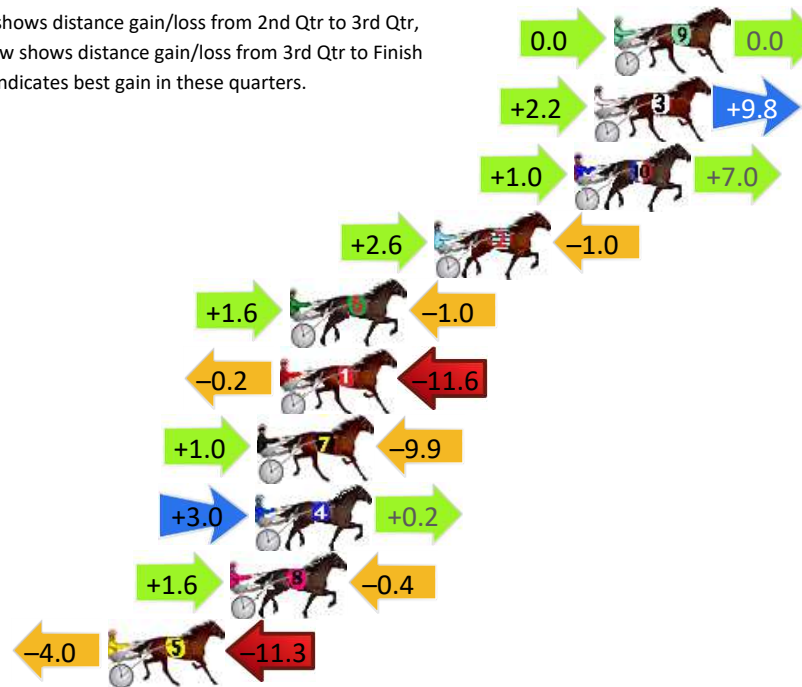

Finish Position and metres gained

First Arrow shows distance gain/loss from 2nd Qtr to 3rd Qtr, Second Arrow shows distance gain/loss from 3rd Qtr to Finish. Blue arrow indicates best gain in these quarters.

800

Visual positions in race at 2nd Quarter

400

Visual positions in race at 3rd Quarter

Penrith Race 2 Distance 2125m

Thursday, 14 November 2024

Gross Time: 2:36.90 MileRate: 1:58.80 LeadTime: 37.90s First Qtr: 29.90s Second Qtr: 29.50s Third Qtr: 29.10s Fourth Qtr: 30.50s

DATA TABLE: 800 / 400 Posi's are position from leader and (how wide the horse was at that position)

No	Horse	Plc	Mar	800 Posi	400 Posi	Time	3rd Qtr	4th Qt
9	GREY CADILLAC	1	0.0m	0.0m (1)	0.0m (1)	2:36.90	29.10s	30.50s
3	TIMELY SOVEREIGN	2	0.8m	12.8m (1)	10.6m (3)	2:36.96	28.95s	29.76s
10	MY ULTIMATE COBBER	3	1.6m	9.6m (0)	8.6m (1)	2:37.03	29.04s	29.97s
2	SMIRKS LIKA BOSS	4	7.2m	8.8m (1)	6.2m (3)	2:37.47	28.91s	30.58s
6	ROCKSIE ROCK	5	13.0m	13.6m (0)	12.0m (0)	2:37.94	28.98s	30.58s
1	MADAZALWAYS	6	13.4m	1.6m (0)	1.8m (0)	2:37.97	29.09s	31.38s
7	ACCELERE	7	14.3m	5.4m (0)	4.4m (1)	2:38.04	29.01s	31.25s
4	LUCKY BEACH BOY	8	14.4m	17.6m (0)	14.6m (2)	2:38.05	28.88s	30.48s
8	PLAYFUL MISS	9	15.4m	16.6m (1)	15.0m (3)	2:38.13	28.98s	30.53s
5	HEAVENLY BELLE	10	20.3m	5.0m (1)	9.0m (2)	2:38.52	29.38s	31.36s

Finish Position and metres gained

First Arrow shows distance gain/loss from 2nd Qtr to 3rd Qtr, Second Arrow shows distance gain/loss from 3rd Qtr to Finish Blue arrow indicates best gain in these quarters.