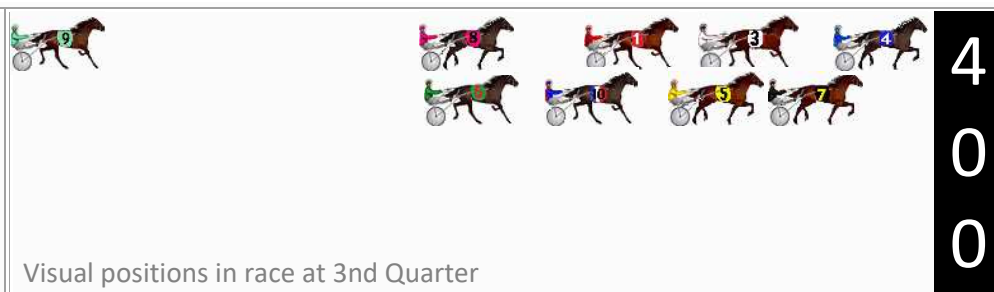

No	Horse	Plc	Mar	800 Posi	400 Posi	Time	3rd Qtr	4th Qt
7	ROSBERG	1	0.0m	0.0m (1)	0.0m (1)	2:03.10	27.40s	29.60s
10	SHADES OF HEAVEN	2	5.2m	13.0m (0)	23.4m (1)	2:03.50	28.19s	28.26s
1	PALATINO	3	9.7m	0.2m (0)	0.4m (0)	2:03.85	27.39s	30.28s
5	ROCKNROLL GIG	4	11.9m	4.8m (1)	13.6m (1)	2:04.02	28.03s	29.47s
8	TURBO TOMMY	5	12.1m	13.4m (1)	22.2m (2)	2:04.04	28.05s	28.86s
2	WILD CARD	6	14.7m	4.0m (0)	10.4m (0)	2:04.24	27.84s	29.92s
3	MAJOR STATEMENT	7	16.1m	9.0m (1)	19.0m (1)	2:04.35	28.12s	29.39s
9	DARK TERROR	8	18.2m	9.0m (0)	20.2m (0)	2:04.51	28.20s	29.45s
4	SEASTORIE	9	29.3m	16.8m (0)	27.6m (1)	2:05.37	28.16s	29.73s
6	SON OF THE SHARK	10	235.7m	175.0m (0)	200.0m (0)	2:21.39	29.07s	32.23s

DATA TABLE: 800 / 400 Posi's are position from leader and (how wide the horse was at that position)

No	Horse	Plc	Mar	800 Posi	400 Posi	Time	3rd Qtr	4th Qt
4	SPITFIRE	1	0.0m	0.0m (0)	0.0m (0)	2:05.70	28.60s	27.70s
3	DELIGHTFULLY SWEET	2	16.4m	4.4m (0)	5.4m (0)	2:06.89	28.68s	28.46s
7	HOT CRUISE CONTROL	3	20.1m	2.4m (1)	2.6m (1)	2:07.16	28.63s	28.91s
1	OUR THUNDER	4	20.5m	8.8m (0)	10.0m (0)	2:07.19	28.70s	28.42s
8	TRISTAR FOR CHRIS	5	24.9m	13.2m (0)	16.6m (0)	2:07.51	28.85s	28.27s
5	VESPA STRIDE	6	29.2m	6.8m (1)	6.6m (1)	2:07.83	28.61s	29.26s
6	ART OF RHYTHM	7	30.1m	18.0m (1)	16.4m (1)	2:07.89	28.50s	28.64s
10	TOOLIJOOA BEACH	8	31.4m	11.6m (1)	11.6m (1)	2:07.99	28.62s	29.06s
9	WAHAKA	9	99.3m	50.0m (0)	75.0m (0)	2:12.94	30.38s	29.37s

Finish Position and metres gained

First Arrow shows distance gain/loss from 2nd Qtr to 3rd Qtr, Second Arrow shows distance gain/loss from 3rd Qtr to Finish Blue arrow indicates best gain in these quarters