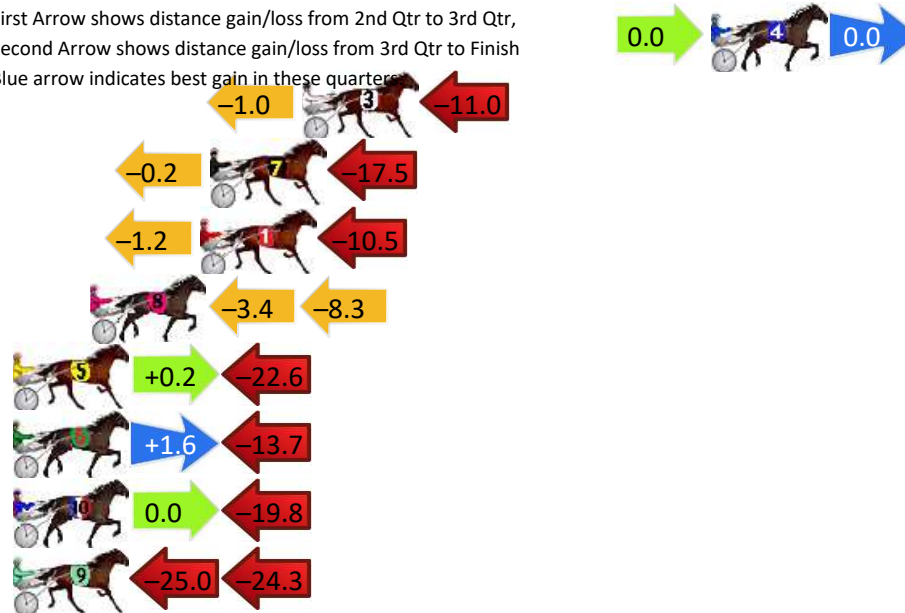

No	Horse	Plc	Mar	800 Posi	400 Posi	Time	3rd Qtr	4th Qt
7	ROSBERG	1	0.0m	0.0m (1)	0.0m (1)	2:03.10	27.40s	29.60s
10	SHADES OF HEAVEN	2	5.2m	13.0m (0)	23.4m (1)	2:03.50	28.19s	28.26s
1	PALATINO	3	9.7m	0.2m (0)	0.4m (0)	2:03.85	27.39s	30.28s
5	ROCKNROLL GIG	4	11.9m	4.8m (1)	13.6m (1)	2:04.02	28.03s	29.47s
8	TURBO TOMMY	5	12.1m	13.4m (1)	22.2m (2)	2:04.04	28.05s	28.86s
2	WILD CARD	6	14.7m	4.0m (0)	10.4m (0)	2:04.24	27.84s	29.92s
3	MAJOR STATEMENT	7	16.1m	9.0m (1)	19.0m (1)	2:04.35	28.12s	29.39s
9	DARK TERROR	8	18.2m	9.0m (0)	20.2m (0)	2:04.51	28.20s	29.45s
4	SEASTORIE	9	29.3m	16.8m (0)	27.6m (1)	2:05.37	28.16s	29.73s
6	SON OF THE SHARK	10	235.7m	175.0m (0)	200.0m (0)	2:21.39	29.07s	32.23s

Finish Position and metres gained

Penrith Race 6 Distance 1720m

Thursday, 14 November 2024

Gross Time: 2:05.70 MileRate: 1:57.60 LeadTime: 7.70s First Qtr: 30.50s Second Qtr: 31.20s Third Qtr: 28.60s Fourth Qtr: 27.70s

DATA TABLE: 800 / 400 Posi's are position from leader and (how wide the horse was at that position)

No	Horse	Plc	Mar	800 Posi	400 Posi	Time	3rd Qtr	4th Qt
4	SPITFIRE	1	0.0m	0.0m (0)	0.0m (0)	2:05.70	28.60s	27.70s
3	DELIGHTFULLY SWEET	2	16.4m	4.4m (0)	5.4m (0)	2:06.89	28.68s	28.46s
7	HOT CRUISE CONTROL	3	20.1m	2.4m (1)	2.6m (1)	2:07.16	28.63s	28.91s
1	OUR THUNDER	4	20.5m	8.8m (0)	10.0m (0)	2:07.19	28.70s	28.42s
8	TRISTAR FOR CHRIS	5	24.9m	13.2m (0)	16.6m (0)	2:07.51	28.85s	28.27s
5	VESPA STRIDE	6	29.2m	6.8m (1)	6.6m (1)	2:07.83	28.61s	29.26s
6	ART OF RHYTHM	7	30.1m	18.0m (1)	16.4m (1)	2:07.89	28.50s	28.64s
10	TOOLIJOOA BEACH	8	31.4m	11.6m (1)	11.6m (1)	2:07.99	28.62s	29.06s
9	WAHAKA	9	99.3m	50.0m (0)	75.0m (0)	2:12.94	30.38s	29.37s

Finish Position and metres gained

First Arrow shows distance gain/loss from 2nd Qtr to 3rd Qtr, Second Arrow shows distance gain/loss from 3rd Qtr to Finish Blue arrow indicates best gain in these quarters