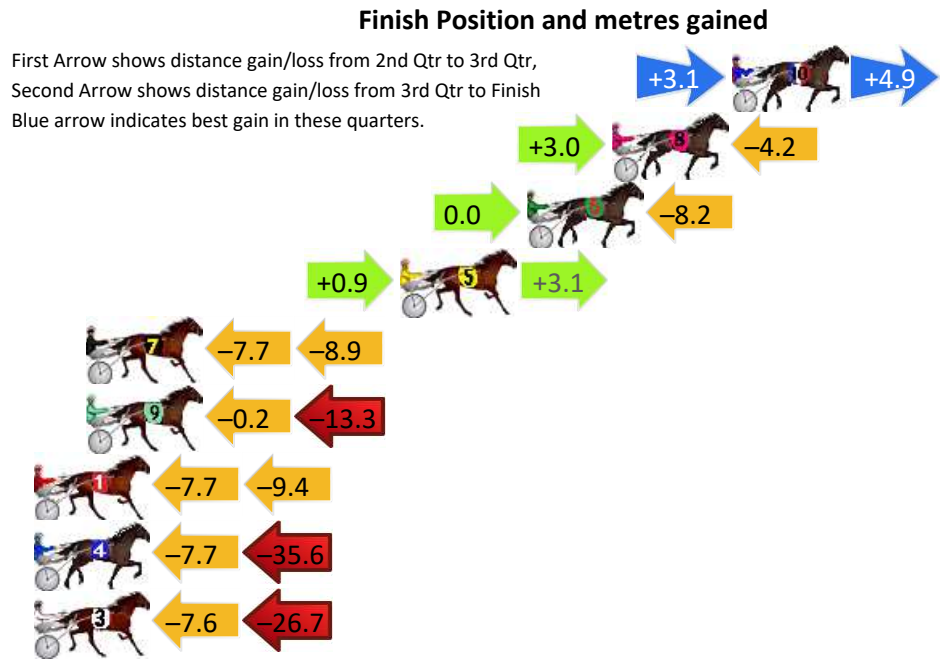

Finish Position and metres gained

First Arrow shows distance gain/loss from 2nd Qtr to 3rd Qtr, Second Arrow shows distance gain/loss from 3rd Qtr to Finish Blue arrow indicates best gain in these quarters.

800

Visual positions in race at 2nd Quarter

400

Visual positions in race at 3rd Quarter

Newcastle Race 2 Distance 1609m

Friday, 15 November 2024

Gross Time: 1:55.80 MileRate: 1:55.80 LeadTime: 0.00s First Qtr: 27.10s Second Qtr: 29.90s Third Qtr: 29.30s Fourth Qtr: 29.50s

DATA TABLE: 800 / 400 Posi's are position from leader and (how wide the horse was at that position)

No	Horse	Plc	Mar	800 Posi	400 Posi	Time	3rd Qtr	4th Qt
10	POLKA DELIGHT	1	0.0m	8.0m (1)	4.9m (1)	1:55.80	29.08s	29.14s
8	CAPTAIN DORIAN	2	4.8m	3.6m (1)	0.6m (1)	1:56.17	29.08s	29.83s
6	NIFTY STUDLEIGH	3	8.2m	0.0m (0)	0.0m (0)	1:56.43	29.30s	30.13s
5	WARRAWEE FLYER	4	13.3m	17.3m (1)	16.4m (1)	1:56.83	29.24s	29.33s
7	MAMMALS RIDDLE	5	25.9m	9.3m (0)	17.0m (0)	1:57.80	29.86s	30.26s
9	YESNOMAYBESO	6	25.9m	12.4m (1)	12.6m (1)	1:57.80	29.32s	30.58s
1	THEARTOFINFUSION	7	30.8m	13.7m (0)	21.4m (1)	1:58.18	29.86s	30.32s
4	SWEET CREATION	8	47.7m	4.4m (0)	12.1m (0)	1:59.49	29.86s	32.31s
3	HEY MISTER TAYLOR	9	51.9m	17.6m (0)	25.2m (0)	1:59.81	29.86s	31.67s