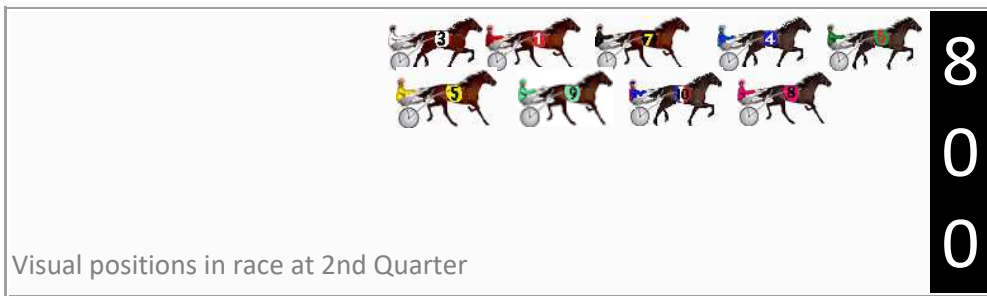

Finish Position and metres gained

First Arrow shows distance gain/loss from 2nd Qtr to 3rd Qtr, Second Arrow shows distance gain/loss from 3rd Qtr to Finish Blue arrow indicates best gain in these quarters.

DATA TABLE: 800 / 400 Posi's are position from leader and (how wide the horse was at that position)

No	Horse	Plc	Mar	800 Posi	400 Posi	Time	3rd Qtr	4th Qt
10	POLKA DELIGHT	1	0.0m	8.0m (1)	4.9m (1)	1:55.80	29.08s	29.14s
8	CAPTAIN DORIAN	2	4.8m	3.6m (1)	0.6m (1)	1:56.17	29.08s	29.83s
6	NIFTY STUDLEIGH	3	8.2m	0.0m (0)	0.0m (0)	1:56.43	29.30s	30.13s
5	WARRAWEE FLYER	4	13.3m	17.3m (1)	16.4m (1)	1:56.83	29.24s	29.33s
7	MAMMALS RIDDLE	5	25.9m	9.3m (0)	17.0m (0)	1:57.80	29.86s	30.26s
9	YESNOMAYBESO	6	25.9m	12.4m (1)	12.6m (1)	1:57.80	29.32s	30.58s
1	THEARTOFINFUSION	7	30.8m	13.7m (0)	21.4m (1)	1:58.18	29.86s	30.32s
4	SWEET CREATION	8	47.7m	4.4m (0)	12.1m (0)	1:59.49	29.86s	32.31s
3	HEY MISTER TAYLOR	9	51.9m	17.6m (0)	25.2m (0)	1:59.81	29.86s	31.67s