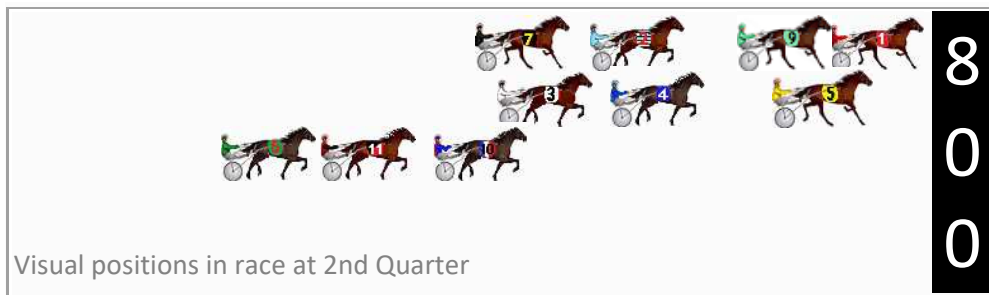

Finish Position and metres gained

First Arrow shows distance gain/loss from 2nd Qtr to 3rd Qtr, Second Arrow shows distance gain/loss from 3rd Qtr to Finish
Blue arrow indicates best gain in these quarters.

800

Visual positions in race at 2nd Quarter

400

Visual positions in race at 3rd Quarter

Newcastle Race 5 Distance 2030m

Friday, 15 November 2024

Gross Time: 2:28.60 MileRate: 1:57.80 LeadTime: 30.30s First Qtr: 30.90s Second Qtr: 29.70s Third Qtr: 28.40s Fourth Qtr: 29.30s

DATA TABLE: 800 / 400 Posi's are position from leader and (how wide the horse was at that position)

No	Horse	Plc	Mar	800 Posi	400 Posi	Time	3rd Qtr	4th Qt
1	AVAIDEN	1	0.0m	0.0m (0)	0.0m (0)	2:28.60	28.40s	29.30s
9	REPARTÉE	2	1.5m	3.7m (0)	4.5m (0)	2:28.72	28.46s	29.10s
11	FLARE UP	3	3.5m	20.4m (2)	11.7m (2)	2:28.87	27.80s	28.73s
10	SWEETLY SPOKEN	4	4.4m	15.9m (2)	7.8m (2)	2:28.94	27.84s	29.08s
2	YOGI	5	5.3m	9.6m (0)	8.9m (0)	2:29.01	28.36s	29.07s
6	RIPPIN GOOD FEELIN	6	11.5m	24.4m (2)	15.6m (2)	2:29.48	27.80s	29.06s
7	DOLLARSIGN	7	11.9m	14.2m (0)	12.8m (0)	2:29.51	28.32s	29.29s
3	GROSESTAR	8	12.4m	13.3m (1)	14.0m (1)	2:29.55	28.46s	29.25s
5	SEVEN RIPPIN ACES	9	24.0m	2.3m (1)	5.6m (1)	2:30.44	28.64s	30.74s
4	TOUGH TALKS	10	32.8m	8.8m (1)	10.6m (1)	2:31.12	28.54s	31.06s