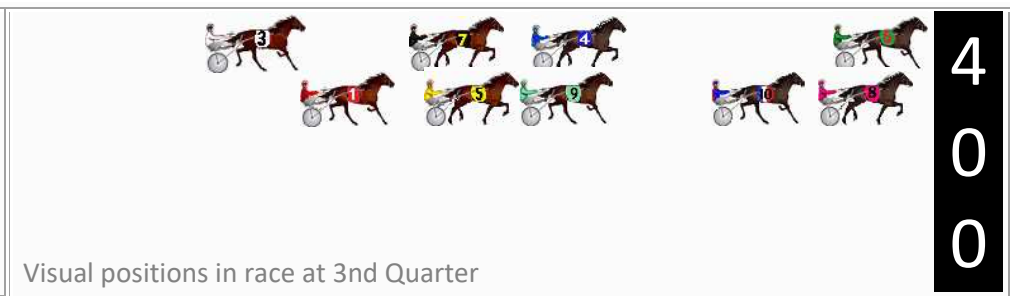

Finish Position and metres gained

First Arrow shows distance gain/loss from 2nd Qtr to 3rd Qtr, Second Arrow shows distance gain/loss from 3rd Qtr to Finish Blue arrow indicates best gain in these quarters.

DATA TABLE: 800 / 400 Posi's are position from leader and (how wide the horse was at that position)

No	Horse	Plc	Mar	800 Posi	400 Posi	Time	3rd Qtr	4th Qt
10	POLKA DELIGHT	1	0.0m	8.0m (1)	4.9m (1)	1:55.80	29.08s	29.14s
8	CAPTAIN DORIAN	2	4.8m	3.6m (1)	0.6m (1)	1:56.17	29.08s	29.83s
6	NIFTY STUDLEIGH	3	8.2m	0.0m (0)	0.0m (0)	1:56.43	29.30s	30.13s
5	WARRAWEE FLYER	4	13.3m	17.3m (1)	16.4m (1)	1:56.83	29.24s	29.33s
7	MAMMALS RIDDLE	5	25.9m	9.3m (0)	17.0m (0)	1:57.80	29.86s	30.26s
9	YESNOMAYBESO	6	25.9m	12.4m (1)	12.6m (1)	1:57.80	29.32s	30.58s
1	THEARTOFINFUSION	7	30.8m	13.7m (0)	21.4m (1)	1:58.18	29.86s	30.32s
4	SWEET CREATION	8	47.7m	4.4m (0)	12.1m (0)	1:59.49	29.86s	32.31s
3	HEY MISTER TAYLOR	9	51.9m	17.6m (0)	25.2m (0)	1:59.81	29.86s	31.67s