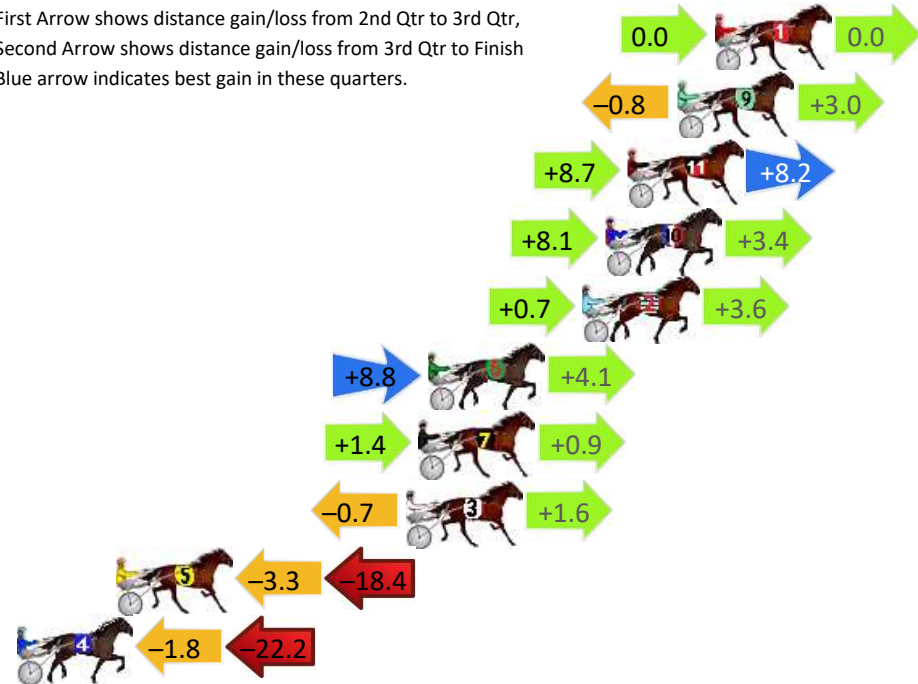

Finish Position and metres gained

First Arrow shows distance gain/loss from 2nd Qtr to 3rd Qtr, Second Arrow shows distance gain/loss from 3rd Qtr to Finish
Blue arrow indicates best gain in these quarters.

800

Visual positions in race at 2nd Quarter

400

Visual positions in race at 3rd Quarter

Newcastle Race 5 Distance 2030m

Friday, 15 November 2024

Gross Time: 2:28.60 MileRate: 1:57.80 LeadTime: 30.30s First Qtr: 30.90s Second Qtr: 29.70s Third Qtr: 28.40s Fourth Qtr: 29.30s

DATA TABLE: 800 / 400 Posi's are position from leader and (how wide the horse was at that position)

No	Horse	Plc	Mar	800 Posi	400 Posi	Time	3rd Qtr	4th Qt
1	AVAIDEN	1	0.0m	0.0m (0)	0.0m (0)	2:28.60	28.40s	29.30s
9	REPARTÉE	2	1.5m	3.7m (0)	4.5m (0)	2:28.72	28.46s	29.10s
11	FLARE UP	3	3.5m	20.4m (2)	11.7m (2)	2:28.87	27.80s	28.73s
10	SWEETLY SPOKEN	4	4.4m	15.9m (2)	7.8m (2)	2:28.94	27.84s	29.08s
2	YOGI	5	5.3m	9.6m (0)	8.9m (0)	2:29.01	28.36s	29.07s
6	RIPPIN GOOD FEELIN	6	11.5m	24.4m (2)	15.6m (2)	2:29.48	27.80s	29.06s
7	DOLLARSIGN	7	11.9m	14.2m (0)	12.8m (0)	2:29.51	28.32s	29.29s
3	GROSESTAR	8	12.4m	13.3m (1)	14.0m (1)	2:29.55	28.46s	29.25s
5	SEVEN RIPPIN ACES	9	24.0m	2.3m (1)	5.6m (1)	2:30.44	28.64s	30.74s
4	TOUGH TALKS	10	32.8m	8.8m (1)	10.6m (1)	2:31.12	28.54s	31.06s