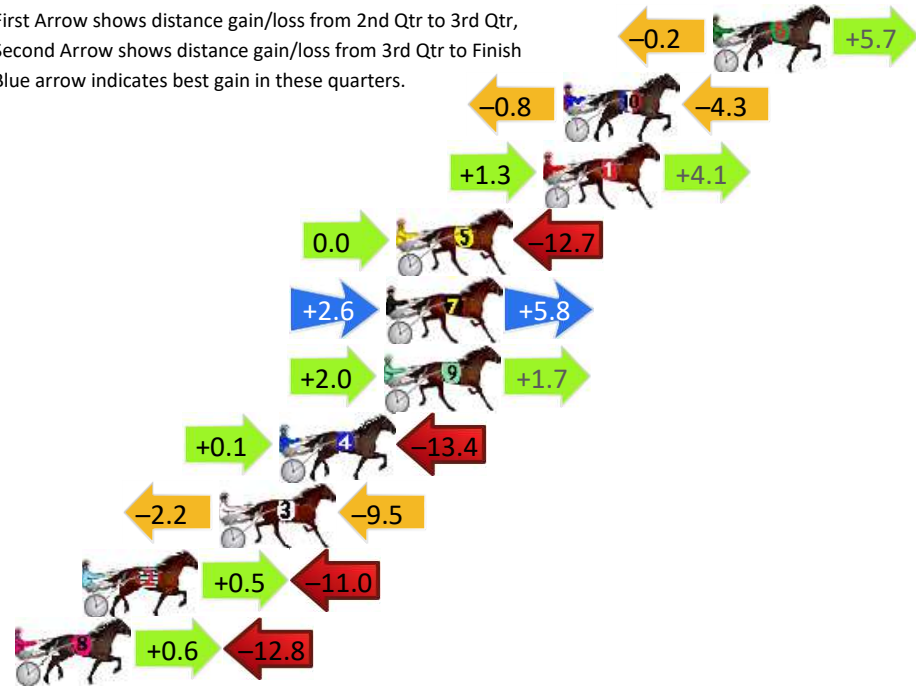

800

Visual positions in race at 2nd Quarter

400

Visual positions in race at 3rd Quarter

Newcastle Race 4 Distance 1609m

Friday, 15 November 2024

Gross Time: 1:51.80 MileRate: 1:51.80 LeadTime: 0.00s First Qtr: 26.80s Second Qtr: 28.70s Third Qtr: 27.70s Fourth Qtr: 28.60s

DATA TABLE: 800 / 400 Posi's are position from leader and (how wide the horse was at that position)

No	Horse	Plc	Mar	800 Posi	400 Posi	Time	3rd Qtr	4th Qt
6	WAVETHEBILL	1	0.0m	5.5m (1)	5.7m (1)	1:51.80	27.72s	28.20s
10	MASTER CATCH	2	6.0m	0.9m (1)	1.7m (1)	1:52.25	27.76s	28.93s
1	SPIRIT KING	3	6.8m	12.2m (0)	10.9m (0)	1:52.31	27.62s	28.35s
5	MAJOR REASON	4	12.7m	0.0m (0)	0.0m (0)	1:52.75	27.70s	29.55s
7	ROCKTAGONAL	5	13.1m	21.5m (0)	18.9m (0)	1:52.78	27.54s	28.26s
9	RICKOSHAY	6	13.2m	16.9m (0)	14.9m (0)	1:52.79	27.58s	28.55s
4	LITTLE DEMON	7	17.4m	4.1m (0)	4.0m (0)	1:53.11	27.70s	29.63s
3	ROYAL GAMBLE	8	19.8m	8.1m (0)	10.3m (1)	1:53.29	27.86s	29.37s
2	SERGEI	9	25.3m	14.8m (1)	14.3m (1)	1:53.70	27.68s	29.50s
8	ASHARK	10	31.1m	18.9m (1)	18.3m (1)	1:54.14	27.68s	29.66s

Finish Position and metres gained

First Arrow shows distance gain/loss from 2nd Qtr to 3rd Qtr, Second Arrow shows distance gain/loss from 3rd Qtr to Finish
Blue arrow indicates best gain in these quarters.