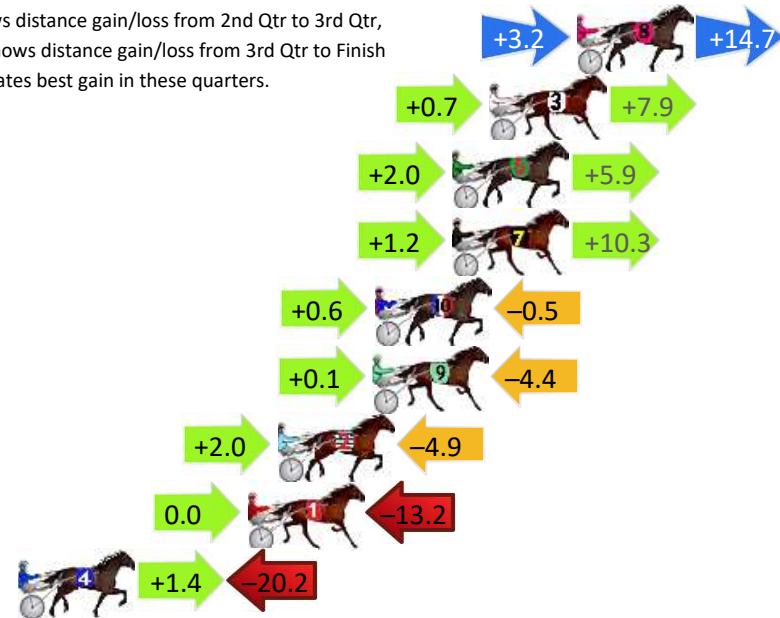

Finish Position and metres gained

First Arrow shows distance gain/loss from 2nd Qtr to 3rd Qtr, Second Arrow shows distance gain/loss from 3rd Qtr to Finish. Blue arrow indicates best gain in these quarters.

800

Visual positions in race at 2nd Quarter

400

Visual positions in race at 3rd Quarter

Newcastle Race 7 Distance 2030m

Friday, 15 November 2024

Gross Time: 2:28.60 MileRate: 1:57.80 LeadTime: 30.30s First Qtr: 29.90s Second Qtr: 29.30s Third Qtr: 29.30s Fourth Qtr: 29.80s

DATA TABLE: 800 / 400 Posi's are position from leader and (how wide the horse was at that position)

No	Horse	Plc	Mar	800 Posi	400 Posi	Time	3rd Qtr	4th Qt
8	BUSINESS IN HEAVEN	1	0.0m	17.9m (1)	14.7m (1)	2:28.60	29.08s	28.72s
3	OHWHATIWOULDGI VE	2	3.5m	12.1m (0)	11.4m (0)	2:28.87	29.26s	29.23s
6	GLENFRANKIE	3	5.0m	12.9m (1)	10.9m (1)	2:28.99	29.16s	29.39s
7	IRE OF THE DRAGON	4	5.0m	16.5m (0)	15.3m (0)	2:28.99	29.22s	29.07s
10	SINBINNED	5	8.1m	8.2m (0)	7.6m (0)	2:29.23	29.26s	29.87s
9	BRING YOUR BEST	6	8.2m	3.9m (0)	3.8m (0)	2:29.24	29.30s	30.16s
2	TAFI MOVE	7	12.0m	9.1m (1)	7.1m (1)	2:29.54	29.16s	30.22s
1	GOODTIME SAILOR	8	13.2m	0.0m (0)	0.0m (0)	2:29.63	29.30s	30.83s
4	GIGI I GOT THIS	9	22.4m	3.6m (1)	2.2m (1)	2:30.35	29.20s	31.39s

Finish Position and metres gained

First Arrow shows distance gain/loss from 2nd Qtr to 3rd Qtr,
Second Arrow shows distance gain/loss from 3rd Qtr to Finish
Blue arrow indicates best gain in these quarters.