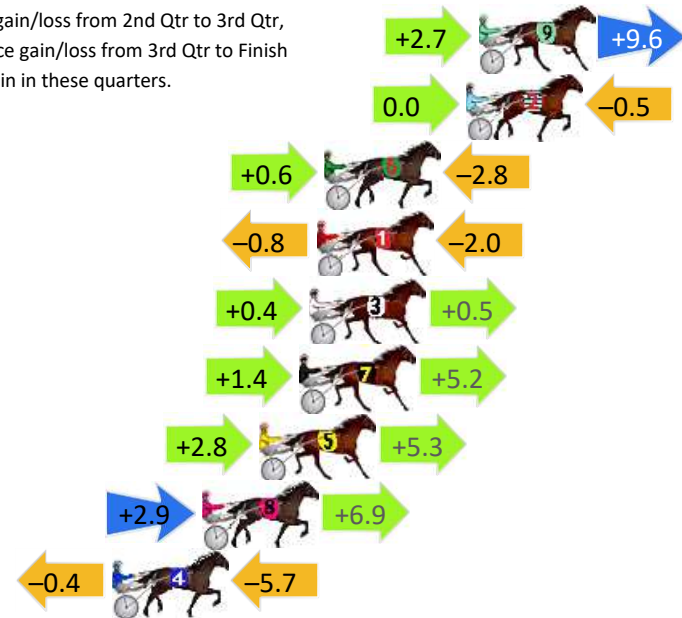

Newcastle Race 1 Distance 1609m

Friday, 15 November 2024

Gross Time: 1:55.30 MileRate: 1:55.30 LeadTime: 0.00s First Qtr: 28.50s Second Qtr: 29.60s Third Qtr: 28.10s Fourth Qtr: 29.10s

DATA TABLE: 800 / 400 Posi's are position from leader and (how wide the horse was at that position)

Finish Position and metres gained

First Arrow shows distance gain/loss from 2nd Qtr to 3rd Qtr, Second Arrow shows distance gain/loss from 3rd Qtr to Finish Blue arrow indicates best gain in these quarters.