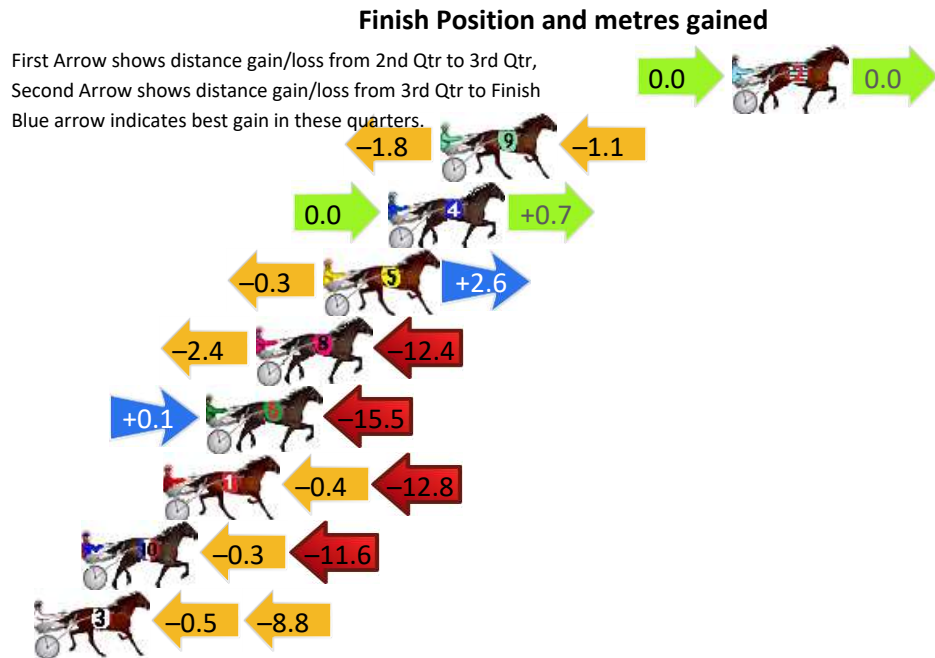

Newcastle Race 3 Distance 1609m

Friday, 15 November 2024

Gross Time: 1:54.10 MileRate: 1:54.10 LeadTime: 0.00s First Qtr: 27.60s Second Qtr: 28.80s Third Qtr: 28.40s Fourth Qtr: 29.30s

DATA TABLE: 800 / 400 Posi's are position from leader and (how wide the horse was at that position)

No	Horse	Plc	Mar	800 Posi	400 Posi	Time	3rd Qtr	4th Qt
2	THE FORTUNATE SON	1	0.0m	0.0m (0)	0.0m (0)	1:54.10	28.40s	29.30s
9	THE METAL FLYER	2	11.7m	8.8m (1)	10.6m (1)	1:55.00	28.54s	29.44s
4	PAYTONS ROCK	3	13.8m	14.5m (1)	14.5m (1)	1:55.16	28.42s	29.32s
5	STICK MAN	4	16.4m	18.7m (0)	19.0m (0)	1:55.36	28.44s	29.20s
8	ABSTRACT ART	5	19.1m	4.3m (1)	6.7m (1)	1:55.57	28.58s	30.29s
6	ULTRA BLISS	6	21.1m	5.7m (0)	5.6m (0)	1:55.72	28.40s	30.52s
1	MAURLEN BOY	7	22.8m	9.6m (0)	10.0m (0)	1:55.85	28.44s	30.33s
10	LIGHTNING BOB	8	26.1m	14.2m (0)	14.5m (0)	1:56.11	28.44s	30.27s
3	PETER FORSBERG	9	28.3m	19.0m (1)	19.5m (1)	1:56.27	28.46s	30.07s

800

Visual positions in race at 2nd Quarter