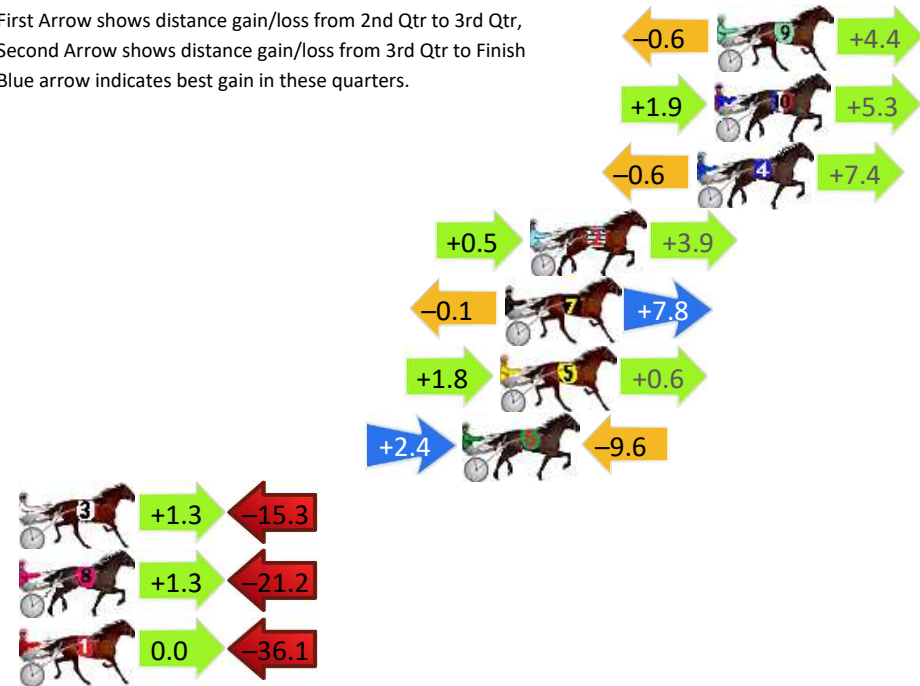

Finish Position and metres gained

First Arrow shows distance gain/loss from 2nd Qtr to 3rd Qtr,
Second Arrow shows distance gain/loss from 3rd Qtr to Finish
Blue arrow indicates best gain in these quarters.

Newcastle Race 6 Distance 2030m

Friday, 15 November 2024

Gross Time: 2:30.30 MileRate: 1:59.10 LeadTime: 29.50s First Qtr: 31.60s Second Qtr: 30.00s Third Qtr: 29.80s Fourth Qtr: 29.40s

DATA TABLE: 800 / 400 Posi's are position from leader and (how wide the horse was at that position)

No	Horse	Plc	Mar	800 Posi	400 Posi	Time	3rd Qtr	4th Qt
9	SEEKING PLEASURE	1	0.0m	3.8m (0)	4.4m (0)	2:30.30	29.84s	29.08s
10	LOUIGI	2	0.1m	7.3m (1)	5.4m (2)	2:30.31	29.66s	29.01s
4	LITTLE FRENCHIE	3	0.8m	7.6m (0)	8.2m (1)	2:30.36	29.84s	28.86s
2	TAP OUT	4	7.5m	11.9m (0)	11.4m (0)	2:30.88	29.76s	29.14s
7	THRIPENNY	5	8.5m	16.2m (0)	16.3m (0)	2:30.96	29.80s	28.86s
5	PENURIOUS	6	8.7m	11.1m (1)	9.3m (2)	2:30.97	29.66s	29.39s
6	WALTER WARLOCK	7	10.2m	3.0m (1)	0.6m (1)	2:31.09	29.62s	30.15s
3	IMA SWEET TORQUE	8	33.2m	19.2m (1)	17.9m (1)	2:32.86	29.70s	30.64s
8	BARBARADAWN SHA NON	9	34.8m	14.9m (1)	13.6m (1)	2:32.98	29.70s	31.08s
1	IMLIKA	10	36.1m	0.0m (0)	0.0m (0)	2:33.08	29.80s	32.18s

Finish Position and metres gained

First Arrow shows distance gain/loss from 2nd Qtr to 3rd Qtr, Second Arrow shows distance gain/loss from 3rd Qtr to Finish. Blue arrow indicates best gain in these quarters.