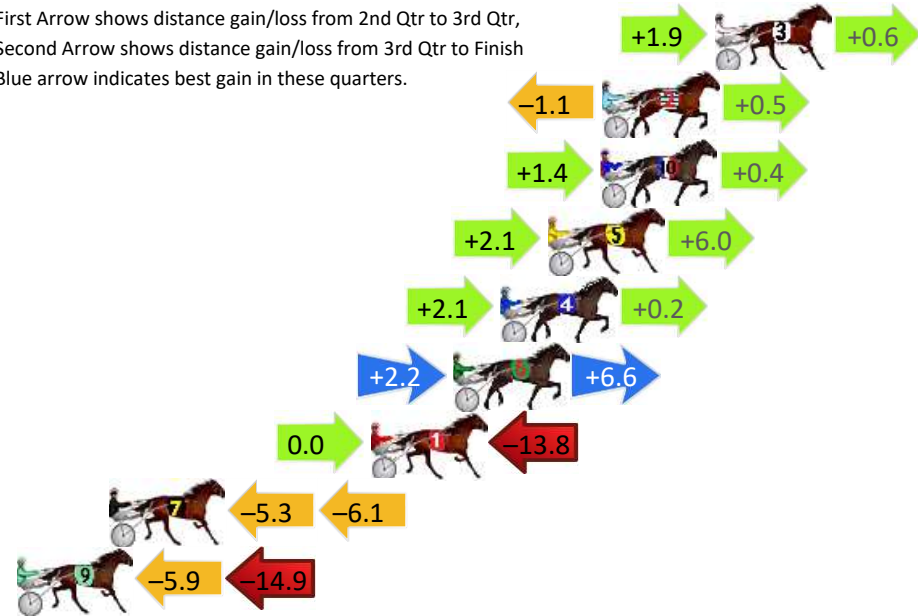

Newcastle Race 8 Distance 2030m

Friday, 15 November 2024

Gross Time: 2:29.50 MileRate: 1:58.50 LeadTime: 30.90s First Qtr: 30.70s Second Qtr: 29.50s Third Qtr: 28.80s Fourth Qtr: 29.60s

DATA TABLE: 800 / 400 Posi's are position from leader and (how wide the horse was at that position)

NoHorse	Plc	Mar	800 Posi	400 Posi	Time	3rd Qtr	4th Qt
3 MARVELLA	1	0.0m	2.5m (1)	0.6m (1)	2:29.50	28.66s	29.56s
2 BRAVE BONDI	2	4.5m	3.9m (0)	5.0m (0)	2:29.85	28.88s	29.59s
10 SHADOW ECLIPSE	3	4.6m	6.4m (1)	5.0m (1)	2:29.86	28.70s	29.60s
5 SILVER LADY	4	6.7m	14.8m (1)	12.7m (1)	2:30.02	28.66s	29.20s
4 GOOD WORD THAT	5	8.6m	10.9m (1)	8.8m (1)	2:30.17	28.66s	29.63s
6 ROCKNROLL TONY	6	10.5m	19.3m (1)	17.1m (1)	2:30.31	28.66s	29.17s
1 LA DERNIERE	7	13.8m	0.0m (0)	0.0m (0)	2:30.57	28.80s	30.67s
7 BIG TIME HUSTLER	8	24.3m	12.9m (0)	18.2m (0)	2:31.39	29.20s	30.17s
9 MACH CHARM	9	29.2m	8.4m (0)	14.3m (0)	2:31.77	29.24s	30.83s

Finish Position and metres gained

First Arrow shows distance gain/loss from 2nd Qtr to 3rd Qtr, Second Arrow shows distance gain/loss from 3rd Qtr to Finish
Blue arrow indicates best gain in these quarters.

800

Visual positions in race at 2nd Quarter