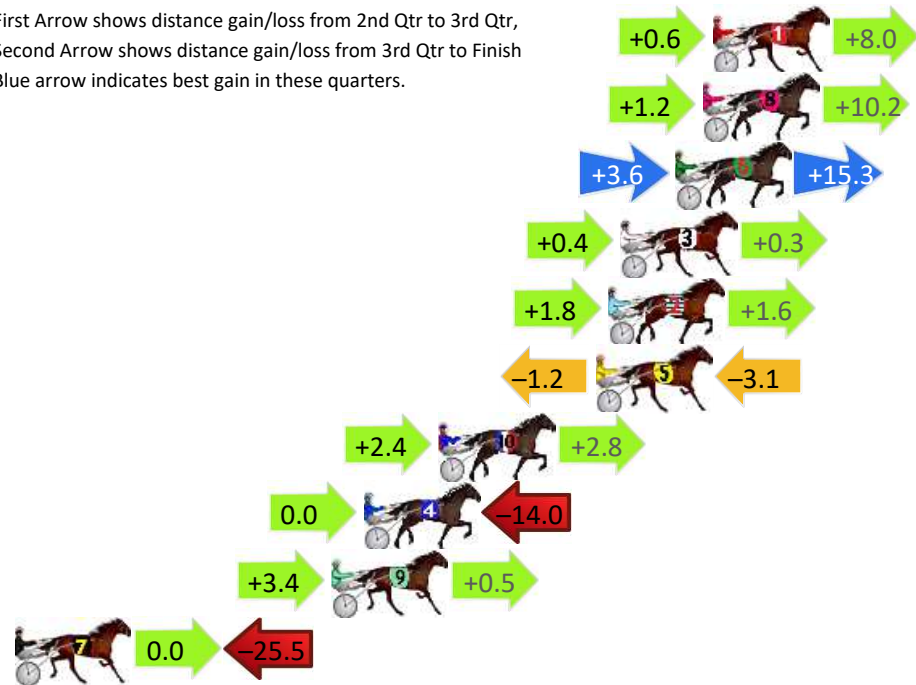

## Finish Position and metres gained

First Arrow shows distance gain/loss from 2nd Qtr to 3rd Qtr, Second Arrow shows distance gain/loss from 3rd Qtr to Finish  
Blue arrow indicates best gain in these quarters.

800

Visual positions in race at 2nd Quarter

400

Visual positions in race at 3rd Quarter

# Penrith Race 2 Distance 2125m

Thursday, 21 November 2024

Gross Time: 2:35.10 MileRate: 1:57.50 LeadTime: 36.60s First Qtr: 30.10s Second Qtr: 28.90s Third Qtr: 29.00s Fourth Qtr: 30.50s

DATA TABLE: 800 / 400 Posi's are position from leader and (how wide the horse was at that position)