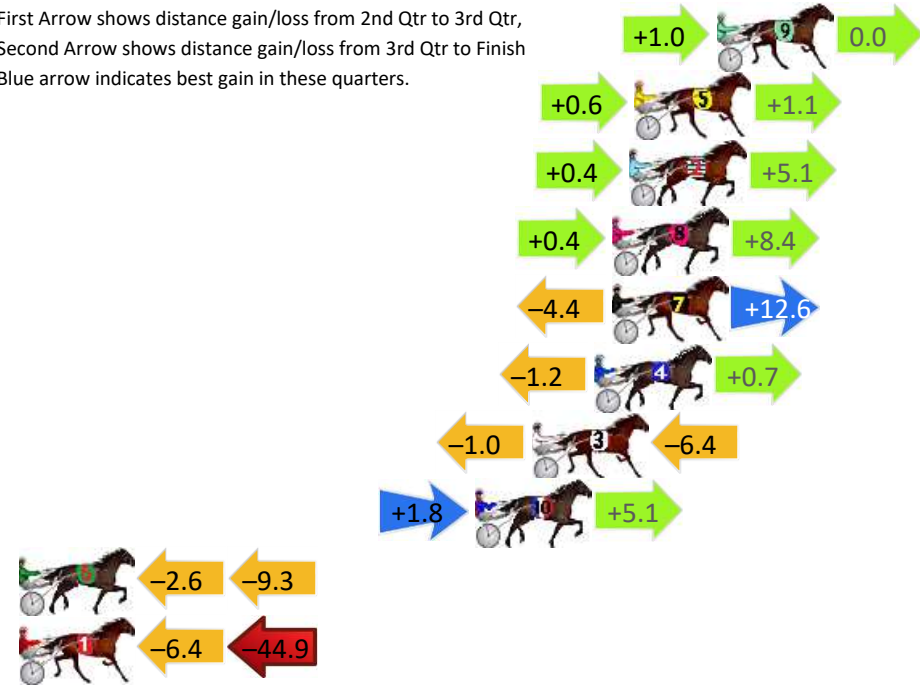

Penrith Race 6 Distance 2125m

Thursday, 21 November 2024

Gross Time: 2:40.70 MileRate: 2:01.70 LeadTime: 39.30s First Qtr: 31.60s Second Qtr: 31.40s Third Qtr: 29.10s Fourth Qtr: 29.30s

DATA TABLE: 800 / 400 Posi's are position from leader and (how wide the horse was at that position)

No	Horse	Plc	Mar	800 Posi	400 Posi	Time	3rd Qtr	4th Qt
9	MIZZ ADELE	1	0.0m	1.0m (1)	0.0m (1)	2:40.70	29.03s	29.30s
5	TIGER TOMMY	2	3.3m	5.0m (1)	4.4m (1)	2:40.95	29.06s	29.22s
2	PRINCE POTTER	3	3.5m	9.0m (1)	8.6m (1)	2:40.97	29.07s	28.93s
8	WHEREISHE	4	4.2m	13.0m (1)	12.6m (1)	2:41.02	29.07s	28.69s
7	LANI KAI BEACH	5	4.2m	12.4m (0)	16.8m (1)	2:41.02	29.42s	28.38s
4	PLAYFUL MISS	6	4.9m	4.4m (0)	5.6m (0)	2:41.08	29.19s	29.25s
3	OUTLOOK	7	7.4m	0.0m (0)	1.0m (0)	2:41.27	29.17s	29.77s
10	TIGERS SPIRIT	8	9.7m	16.6m (0)	14.8m (2)	2:41.45	28.97s	28.93s
6	NONE GRATER	9	33.5m	21.6m (0)	24.2m (1)	2:43.27	29.29s	29.98s
1	TOP THE ACE	10	59.9m	8.6m (0)	15.0m (0)	2:45.30	29.55s	32.57s

Finish Position and metres gained

First Arrow shows distance gain/loss from 2nd Qtr to 3rd Qtr, Second Arrow shows distance gain/loss from 3rd Qtr to Finish
Blue arrow indicates best gain in these quarters.

Visual positions in race at 2nd Quarter