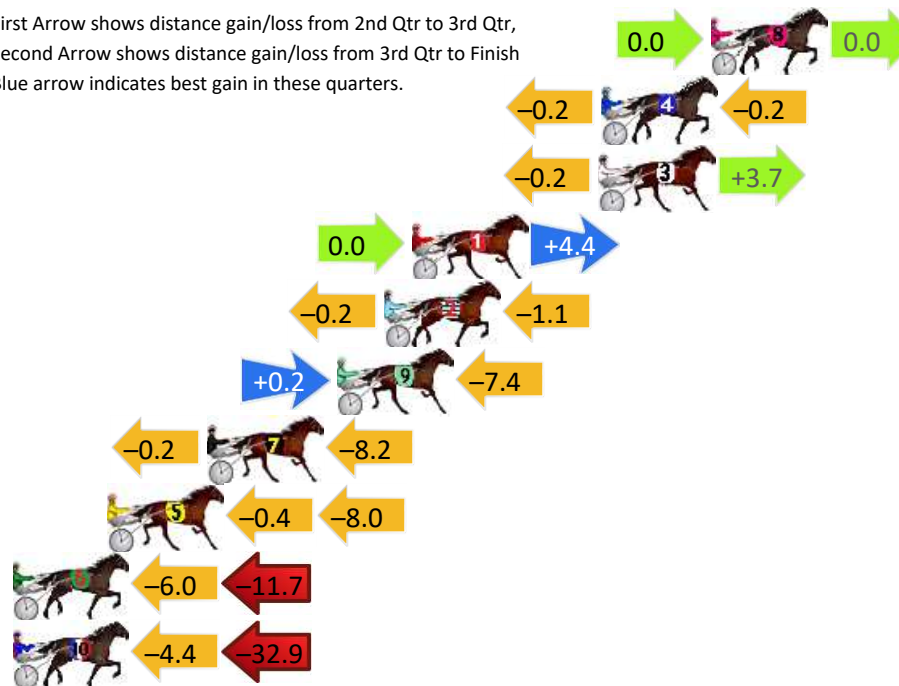

## Finish Position and metres gained

First Arrow shows distance gain/loss from 2nd Qtr to 3rd Qtr, Second Arrow shows distance gain/loss from 3rd Qtr to Finish  
Blue arrow indicates best gain in these quarters.

Visual positions in race at 2nd Quarter

Visual positions in race at 3rd Quarter

# Penrith Race 7 Distance 2125m

Thursday, 21 November 2024

Gross Time: 2:38.80 MileRate: 2:00.20 LeadTime: 38.70s First Qtr: 30.50s Second Qtr: 30.50s Third Qtr: 29.30s Fourth Qtr: 29.80s

DATA TABLE: 800 / 400 Posi's are position from leader and (how wide the horse was at that position)