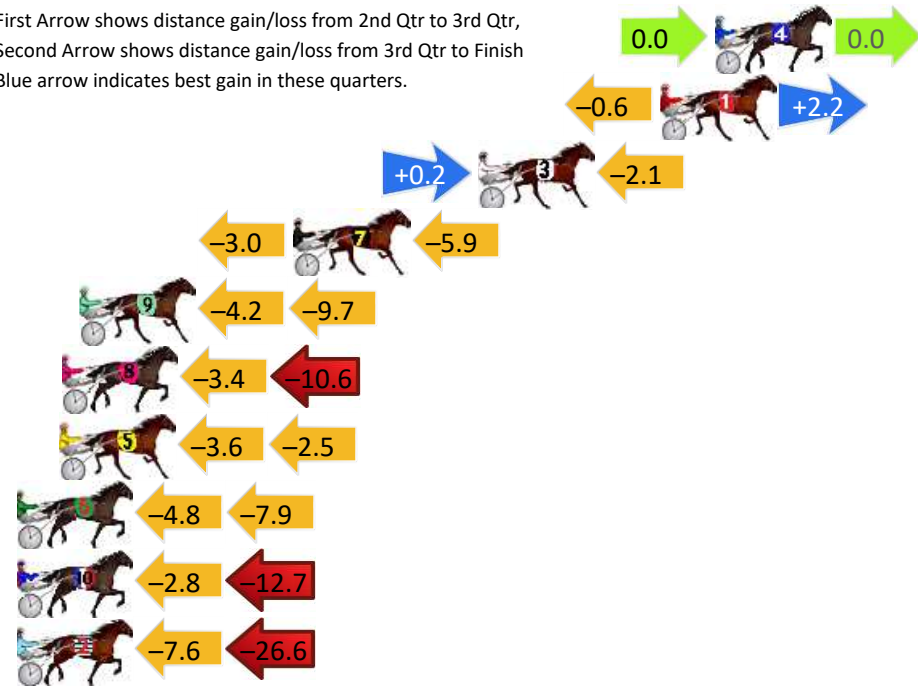

## Finish Position and metres gained

First Arrow shows distance gain/loss from 2nd Qtr to 3rd Qtr, Second Arrow shows distance gain/loss from 3rd Qtr to Finish  
Blue arrow indicates best gain in these quarters.

800

Visual positions in race at 2nd Quarter

400

Visual positions in race at 3rd Quarter

No	Horse	Plc	Mar	800 Posi	400 Posi	Time	3rd Qtr	4th Qt
4	IMA QUEEN BEE	1	0.0m	0.0m (0)	0.0m (0)	2:03.40	28.30s	28.70s
1	RIPSTONE SNORTER	2	2.2m	3.8m (0)	4.4m (0)	2:03.57	28.34s	28.54s
3	MY RAY LEE	3	9.5m	7.6m (1)	7.4m (2)	2:04.12	28.28s	28.85s
7	ROCKSIE ROCK	4	16.9m	8.0m (0)	11.0m (0)	2:04.67	28.51s	29.12s
9	KEILOR BABY SHARK	5	25.5m	11.6m (1)	15.8m (2)	2:05.32	28.59s	29.39s
8	LUCKY BEACH BOY	6	26.2m	12.2m (0)	15.6m (0)	2:05.37	28.54s	29.46s
5	BETTER HARLEY	7	26.3m	20.2m (1)	23.8m (1)	2:05.38	28.55s	28.88s
6	THE BEST OF YOU	8	29.5m	16.8m (0)	21.6m (0)	2:05.62	28.64s	29.26s
10	TIMELY SOVEREIGN	9	31.3m	15.8m (1)	18.6m (1)	2:05.76	28.49s	29.61s
2	OKAY GRINGO	10	37.4m	3.2m (1)	10.8m (1)	2:06.22	28.83s	30.60s

## Finish Position and metres gained

First Arrow shows distance gain/loss from 2nd Qtr to 3rd Qtr, Second Arrow shows distance gain/loss from 3rd Qtr to Finish. Blue arrow indicates best gain in these quarters.