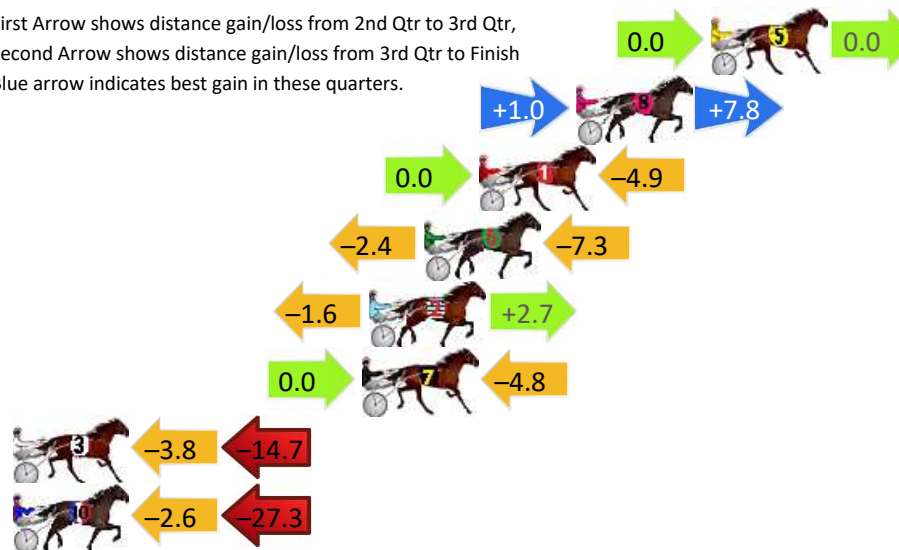

## Finish Position and metres gained

First Arrow shows distance gain/loss from 2nd Qtr to 3rd Qtr, Second Arrow shows distance gain/loss from 3rd Qtr to Finish. Blue arrow indicates best gain in these quarters.

800

Visual positions in race at 2nd Quarter

400

Visual positions in race at 3rd Quarter

# Penrith Race 4 Distance 1720m

Thursday, 21 November 2024

Gross Time: 2:05.00 MileRate: 1:56.90 LeadTime: 7.50s First Qtr: 28.20s Second Qtr: 30.80s Third Qtr: 29.10s Fourth Qtr: 29.40s

DATA TABLE: 800 / 400 Posi's are position from leader and (how wide the horse was at that position)

## Finish Position and metres gained

First Arrow shows distance gain/loss from 2nd Qtr to 3rd Qtr,  
Second Arrow shows distance gain/loss from 3rd Qtr to Finish  
Blue arrow indicates best gain in these quarters.