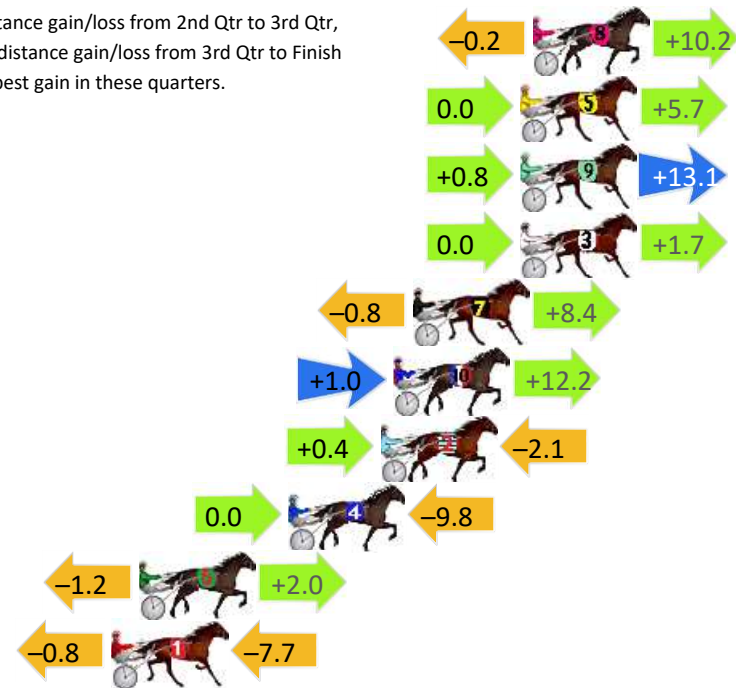

# Penrith Race 1 Distance 1720m

Thursday, 21 November 2024

Gross Time: 2:04.20 MileRate: 1:56.20 LeadTime: 7.30s First Qtr: 27.80s Second Qtr: 30.00s Third Qtr: 29.30s Fourth Qtr: 29.80s

DATA TABLE: 800 / 400 Posi's are position from leader and (how wide the horse was at that position)

## Finish Position and metres gained

First Arrow shows distance gain/loss from 2nd Qtr to 3rd Qtr, Second Arrow shows distance gain/loss from 3rd Qtr to Finish  
Blue arrow indicates best gain in these quarters.