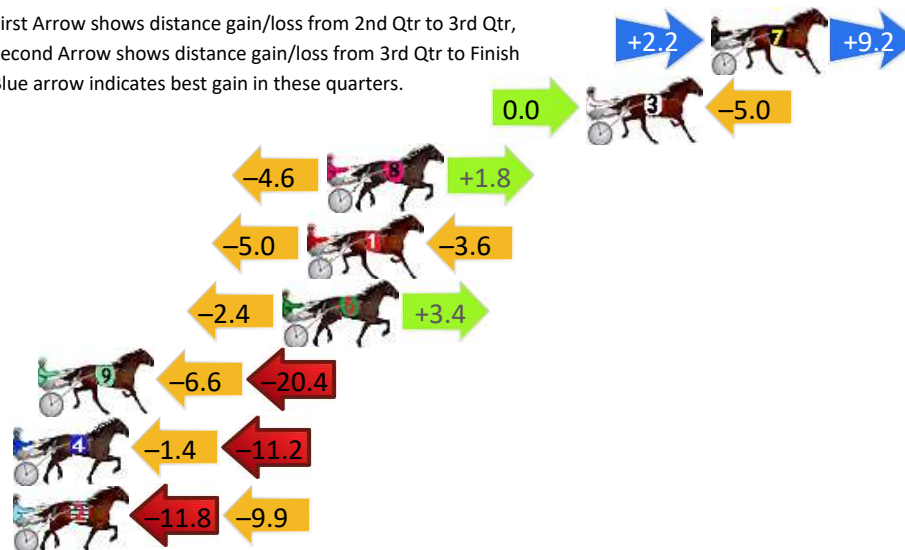

## Finish Position and metres gained

First Arrow shows distance gain/loss from 2nd Qtr to 3rd Qtr,  
Second Arrow shows distance gain/loss from 3rd Qtr to Finish  
Blue arrow indicates best gain in these quarters.

# Penrith Race 5 Distance 2125m

Thursday, 21 November 2024

Gross Time: 2:33.50 MileRate: 1:56.20 LeadTime: 36.00s First Qtr: 29.80s Second Qtr: 28.30s Third Qtr: 29.00s Fourth Qtr: 30.40s

DATA TABLE: 800 / 400 Posi's are position from leader and (how wide the horse was at that position)