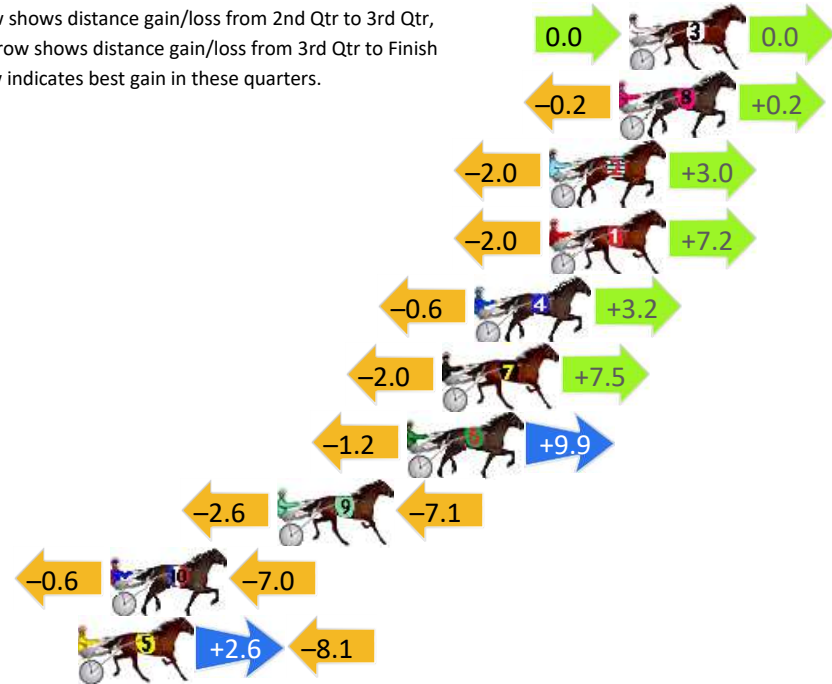

Penrith Race 8 Distance 1720m

Thursday, 21 November 2024

Gross Time: 2:07.10 MileRate: 1:58.90 LeadTime: 7.70s First Qtr: 30.50s Second Qtr: 30.50s Third Qtr: 28.80s Fourth Qtr: 29.60s

DATA TABLE: 800 / 400 Posi's are position from leader and (how wide the horse was at that position)

NoHorse	Plc	Mar	800 Posi	400 Posi	Time	3rd Qtr	4th Qt
3 WATCH AFRICANDANCE	1	0.0m	0.0m (0)	0.0m (0)	2:07.10	28.80s	29.60s
8 KINGSTON RAINBOW	2	0.4m	0.4m (1)	0.6m (1)	2:07.13	28.81s	29.59s
2 TEMPTING TIGER	3	3.2m	4.2m (0)	6.2m (0)	2:07.35	28.95s	29.38s
1 LADY DELORIS	4	3.2m	8.4m (0)	10.4m (0)	2:07.35	28.95s	29.07s
4 MIGHT AND TEMERITY	5	6.2m	8.8m (1)	9.4m (2)	2:07.58	28.85s	29.36s
7 SOVEREIGN PLACE	6	7.5m	13.0m (0)	15.0m (0)	2:07.68	28.95s	29.05s
6 GO TESS GO	7	8.9m	17.6m (0)	18.8m (0)	2:07.79	28.90s	28.87s
9 SPOOK CROCKER	8	14.1m	4.4m (1)	7.0m (1)	2:08.19	28.98s	30.12s
10 LOCKITINEDDY	9	20.8m	13.2m (1)	13.8m (1)	2:08.71	28.84s	30.12s
5 HONOLULU PRINCESS	10	22.1m	16.6m (2)	14.0m (2)	2:08.81	28.60s	30.20s

Finish Position and metres gained

First Arrow shows distance gain/loss from 2nd Qtr to 3rd Qtr, Second Arrow shows distance gain/loss from 3rd Qtr to Finish Blue arrow indicates best gain in these quarters.

800

Visual positions in race at 2nd Quarter