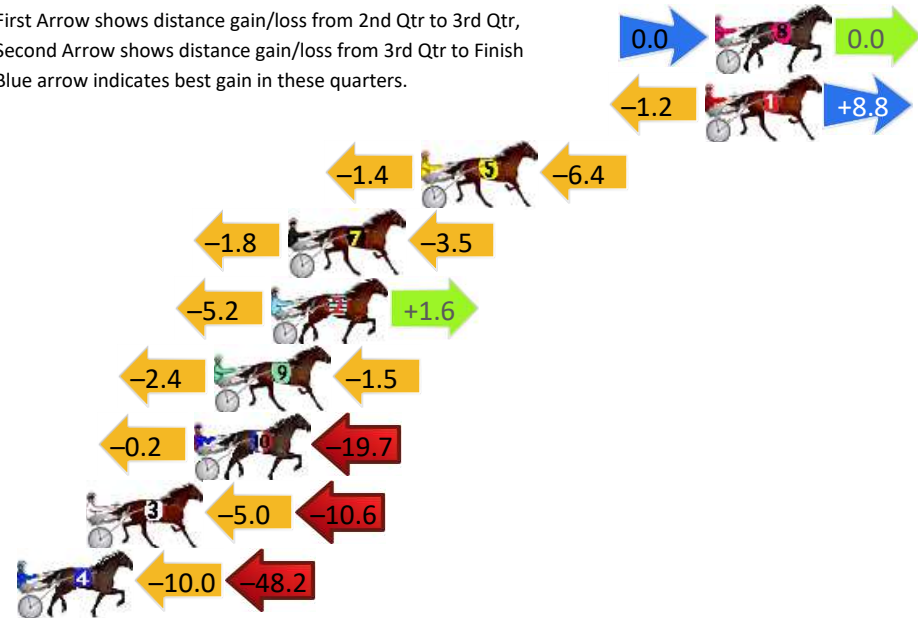

## Finish Position and metres gained

First Arrow shows distance gain/loss from 2nd Qtr to 3rd Qtr, Second Arrow shows distance gain/loss from 3rd Qtr to Finish Blue arrow indicates best gain in these quarters.

800

Visual positions in race at 2nd Quarter

400

Visual positions in race at 3rd Quarter

# Dubbo Race 3 Distance 2120m

Friday, 13 December 2024

Gross Time: 2:35.30 MileRate: 1:57.90 LeadTime: 36.30s First Qtr: 31.00s Second Qtr: 31.10s Third Qtr: 29.10s Fourth Qtr: 27.80s

DATA TABLE: 800 / 400 Posi's are position from leader and (how wide the horse was at that position)