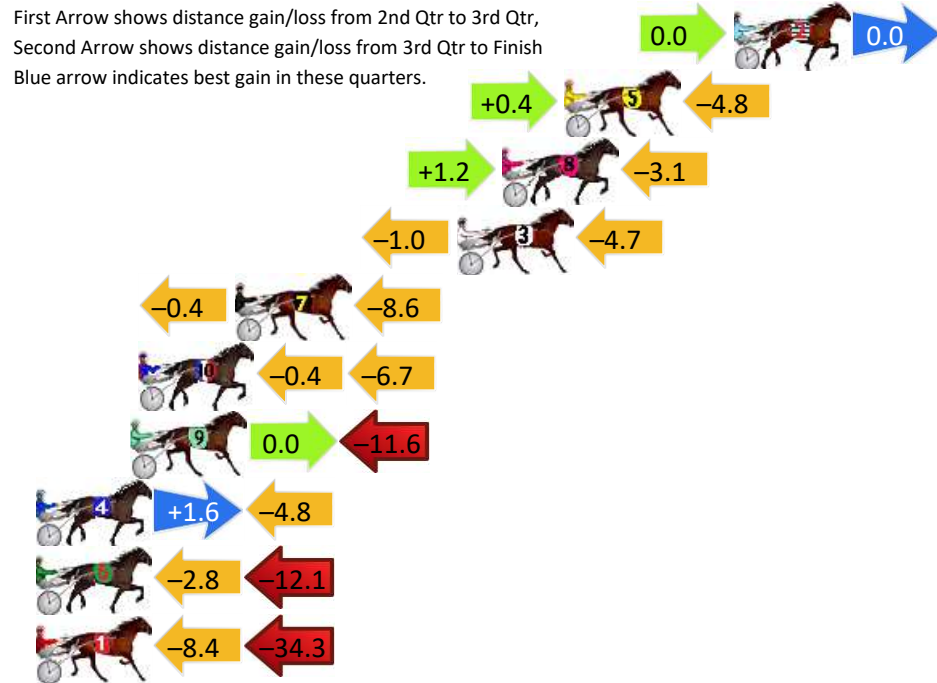

Dubbo Race 5 Distance 1720m

Friday, 13 December 2024

Gross Time: 2:03.20 MileRate: 1:55.30 LeadTime: 7.80s First Qtr: 29.40s Second Qtr: 29.20s Third Qtr: 28.20s Fourth Qtr: 28.60s

DATA TABLE: 800 / 400 Posi's are position from leader and (how wide the horse was at that position)

No	Horse	Plc	Mar	800 Posi	400 Posi	Time	3rd Qtr	4th Qt
2	KARALTA COURAGE	1	0.0m	0.0m (0)	0.0m (0)	2:03.20	28.20s	28.60s
5	KATLAS DREAM	2	6.8m	2.4m (1)	2.0m (1)	2:03.71	28.17s	28.94s
8	CHOC A BLOCK	3	9.3m	7.4m (1)	6.2m (1)	2:03.90	28.11s	28.82s
3	LENNOX BROMAC	4	11.1m	5.4m (0)	6.4m (0)	2:04.03	28.27s	28.93s
7	OUR SAILOR	5	20.0m	11.0m (0)	11.4m (0)	2:04.70	28.22s	29.21s
10	MILLIONDOLLAR KISS	6	23.9m	16.8m (1)	17.2m (1)	2:04.99	28.22s	29.08s
9	BURRABADINE BULLET	7	24.2m	12.6m (1)	12.6m (1)	2:05.02	28.19s	29.42s
4	ALLEGRETTO	8	29.6m	26.4m (1)	24.8m (2)	2:05.42	28.08s	28.94s
6	MONTANA NIGHTS	9	36.3m	21.4m (1)	24.2m (1)	2:05.93	28.39s	29.46s
1	SPRINGFIELD DESIRE	10	62.1m	19.4m (0)	27.8m (0)	2:07.86	28.78s	31.04s

Finish Position and metres gained

800

Visual positions in race at 2nd Quarter