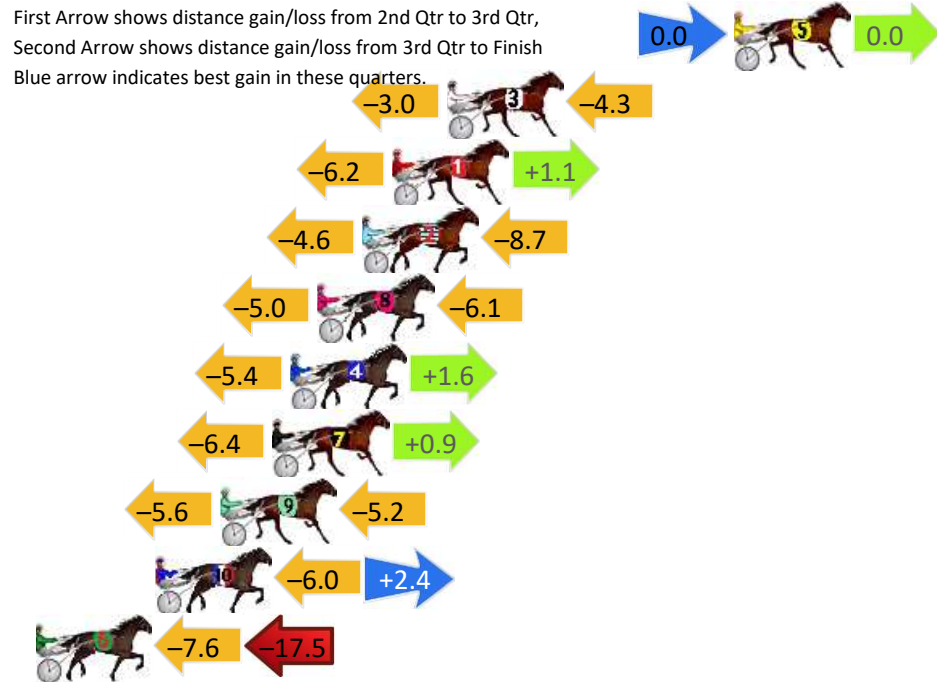

Dubbo Race 7 Distance 1720m

Friday, 13 December 2024

Gross Time: 2:07.70 MileRate: 1:59.50 LeadTime: 7.80s First Qtr: 30.00s Second Qtr: 32.50s Third Qtr: 29.50s Fourth Qtr: 27.90s

DATA TABLE: 800 / 400 Posi's are position from leader and (how wide the horse was at that position)

No	Horse	Plc	Mar	800 Posi	400 Posi	Time	3rd Qtr	4th Qt
5	REDS GOOD TO GO	1	0.0m	0.0m (0)	0.0m (0)	2:07.70	29.50s	27.90s
3	MISSDEHEIR	2	11.5m	4.2m (0)	7.2m (0)	2:08.54	29.72s	28.20s
1	PREACHER QUINCE	3	13.7m	8.6m (0)	14.8m (0)	2:08.71	29.94s	27.82s
2	PEAKSART	4	14.9m	1.6m (1)	6.2m (1)	2:08.79	29.85s	28.50s
8	LOOKOUT	5	16.7m	5.6m (1)	10.6m (1)	2:08.93	29.87s	28.32s
4	DANCEBYTHESEASIDE	6	17.8m	14.0m (1)	19.4m (1)	2:09.01	29.88s	27.79s
7	LLANFAIR LLEWELLAN	7	18.5m	13.0m (0)	19.4m (0)	2:09.06	29.95s	27.84s
9	WATCH AND WEEP	8	20.6m	9.8m (1)	15.4m (1)	2:09.21	29.91s	28.26s
10	HARLEY JAMES	9	23.2m	19.6m (0)	25.6m (0)	2:09.40	29.92s	27.73s
6	ITSALADY	10	43.5m	18.4m (1)	26.0m (1)	2:10.89	30.08s	29.11s

Finish Position and metres gained

800

Visual positions in race at 2nd Quarter