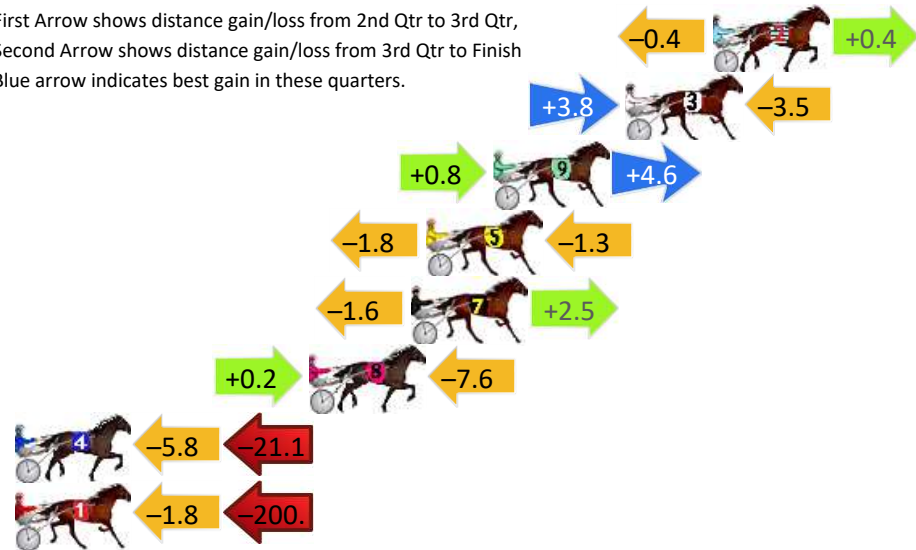

## Finish Position and metres gained

800

Visual positions in race at 2nd Quarter

400

Visual positions in race at 3rd Quarter

# Dubbo Race 6 Distance 1720m

Friday, 13 December 2024

Gross Time: 2:05.50 MileRate: 1:57.40 LeadTime: 7.30s First Qtr: 28.50s Second Qtr: 30.30s Third Qtr: 29.30s Fourth Qtr: 30.10s

DATA TABLE: 800 / 400 Posi's are position from leader and (how wide the horse was at that position)

## Finish Position and metres gained

First Arrow shows distance gain/loss from 2nd Qtr to 3rd Qtr, Second Arrow shows distance gain/loss from 3rd Qtr to Finish  
Blue arrow indicates best gain in these quarters.