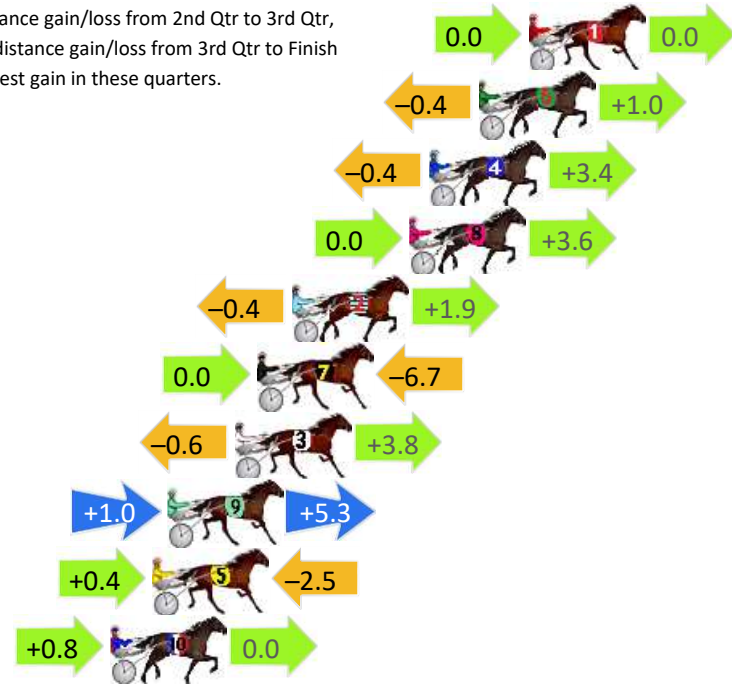

# Dubbo Race 1 Distance 1720m

Friday, 13 December 2024

Gross Time: 2:06.00 MileRate: 1:57.90 LeadTime: 6.80s First Qtr: 29.60s Second Qtr: 31.60s Third Qtr: 29.90s Fourth Qtr: 28.10s

DATA TABLE: 800 / 400 Posi's are position from leader and (how wide the horse was at that position)

No	Horse	Plc	Mar	800 Posi	400 Posi	Time	3rd Qtr	4th Qt
1	DARK LUSTRE	1	0.0m	0.0m (0)	0.0m (0)	2:06.00	29.90s	28.10s
6	DEEBO	2	2.0m	2.6m (1)	3.0m (1)	2:06.15	29.93s	28.03s
4	TEARIN UP THE SAND	3	4.0m	7.0m (1)	7.4m (1)	2:06.30	29.92s	27.86s
8	LINE ME UP BRO	4	4.8m	8.4m (0)	8.4m (0)	2:06.35	29.89s	27.85s
2	BOLD COWBOY	5	9.5m	11.0m (1)	11.4m (1)	2:06.70	29.92s	27.97s
7	DUSTY MUSTER	6	10.9m	4.2m (0)	4.2m (0)	2:06.81	29.91s	28.57s
3	WHATA TERROR	7	11.8m	15.0m (1)	15.6m (1)	2:06.87	29.93s	27.83s
9	FROZEN JEWEL	8	14.5m	20.8m (1)	19.8m (1)	2:07.07	29.82s	27.73s
5	WARRADERRY	9	15.1m	13.0m (0)	12.6m (0)	2:07.12	29.88s	28.27s
10	OUR DICKIE BART	10	16.8m	17.6m (0)	16.8m (0)	2:07.24	29.84s	28.10s

## Finish Position and metres gained

First Arrow shows distance gain/loss from 2nd Qtr to 3rd Qtr, Second Arrow shows distance gain/loss from 3rd Qtr to Finish  
Blue arrow indicates best gain in these quarters.