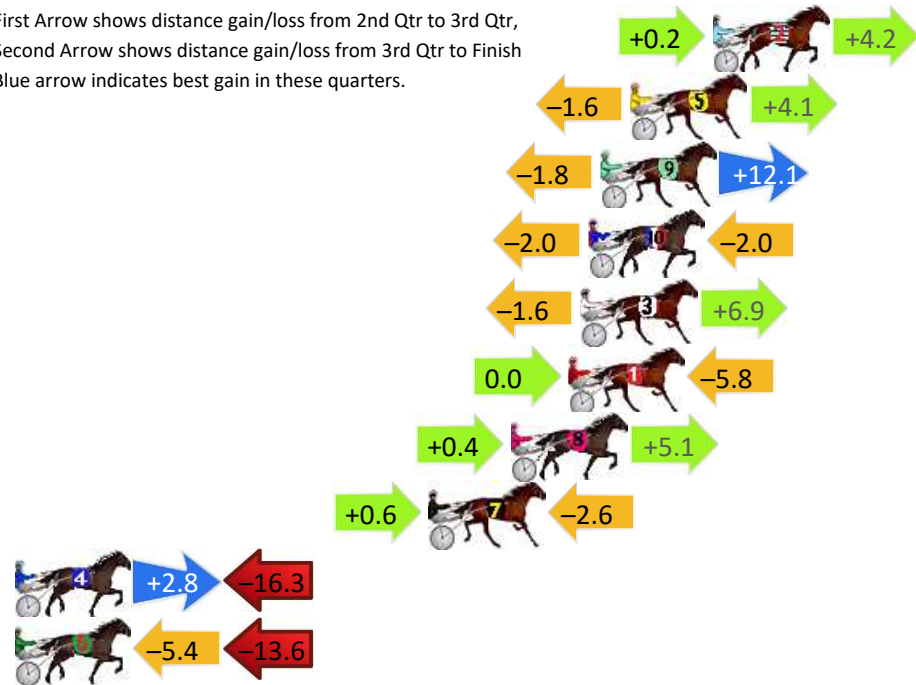

## Finish Position and metres gained

First Arrow shows distance gain/loss from 2nd Qtr to 3rd Qtr, Second Arrow shows distance gain/loss from 3rd Qtr to Finish  
Blue arrow indicates best gain in these quarters.

800

Visual positions in race at 2nd Quarter

400

Visual positions in race at 3rd Quarter

# Dubbo Race 2 Distance 2120m

Friday, 13 December 2024

Gross Time: 2:36.80 MileRate: 1:59.10 LeadTime: 36.90s First Qtr: 30.80s Second Qtr: 30.30s Third Qtr: 28.90s Fourth Qtr: 29.90s

DATA TABLE: 800 / 400 Posi's are position from leader and (how wide the horse was at that position)