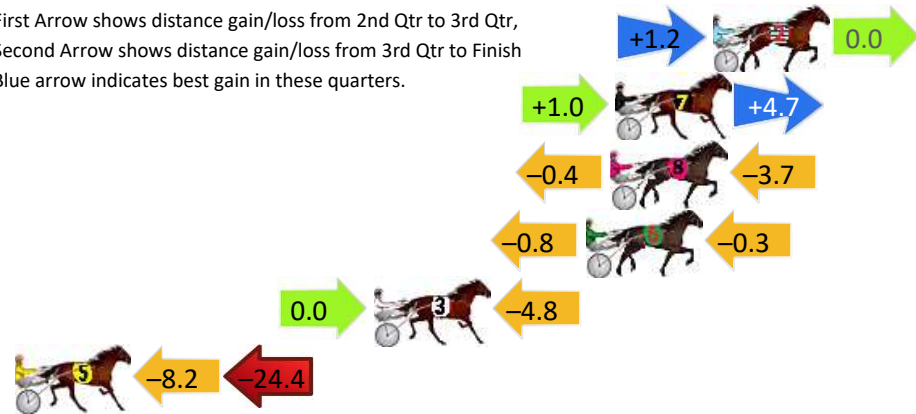

## Finish Position and metres gained

First Arrow shows distance gain/loss from 2nd Qtr to 3rd Qtr,  
Second Arrow shows distance gain/loss from 3rd Qtr to Finish  
Blue arrow indicates best gain in these quarters.

800

Visual positions in race at 2nd Quarter

400

Visual positions in race at 3rd Quarter

# Dubbo Race 4 Distance 1720m

Friday, 13 December 2024

Gross Time: 2:04.50 MileRate: 1:56.50 LeadTime: 7.40s First Qtr: 30.50s Second Qtr: 30.20s Third Qtr: 28.70s Fourth Qtr: 27.70s

DATA TABLE: 800 / 400 Posi's are position from leader and (how wide the horse was at that position)