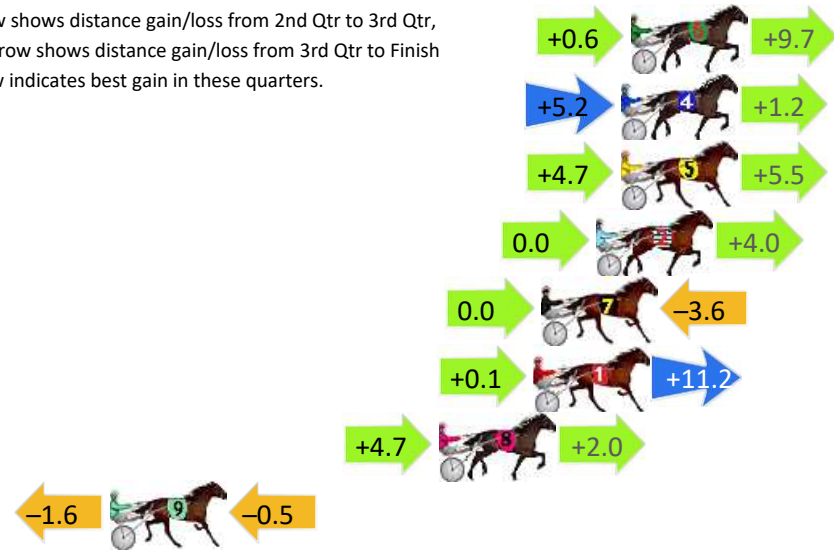

Finish Position and metres gained

First Arrow shows distance gain/loss from 2nd Qtr to 3rd Qtr, Second Arrow shows distance gain/loss from 3rd Qtr to Finish
Blue arrow indicates best gain in these quarters.

800

Visual positions in race at 2nd Quarter

400

Visual positions in race at 3rd Quarter

Newcastle Race 7 Distance 1609m

Friday, 13 December 2024

Gross Time: 1:59.50 MileRate: 1:59.50 LeadTime: 0.00s First Qtr: 27.60s Second Qtr: 32.00s Third Qtr: 29.60s Fourth Qtr: 30.30s

DATA TABLE: 800 / 400 Posi's are position from leader and (how wide the horse was at that position)

No	Horse	Plc	Mar	800 Posi	400 Posi	Time	3rd Qtr	4th Qt
6	GARRYS LARRY	1	0.0m	10.3m (0)	9.7m (0)	1:59.50	29.56s	29.58s
4	MISS ADONIS	2	0.4m	6.8m (1)	1.6m (1)	1:59.53	29.22s	30.21s
5	ROOBEE	2	0.4m	10.6m (1)	5.9m (1)	1:59.53	29.26s	29.89s
2	TEMPTING TIGER	4	1.4m	5.4m (0)	5.4m (0)	1:59.61	29.60s	30.01s
7	SLICK AND SUAVE	5	3.6m	0.0m (0)	0.0m (0)	1:59.79	29.60s	30.59s
1	WATCH CARINAS LASS	6	3.9m	15.2m (0)	15.1m (1)	1:59.81	29.60s	29.49s
8	ZAYNES TIGER	7	7.7m	14.4m (1)	9.7m (1)	2:00.11	29.26s	30.19s
9	WOOPAA	8	20.9m	18.8m (1)	20.4m (0)	2:01.16	29.74s	30.44s