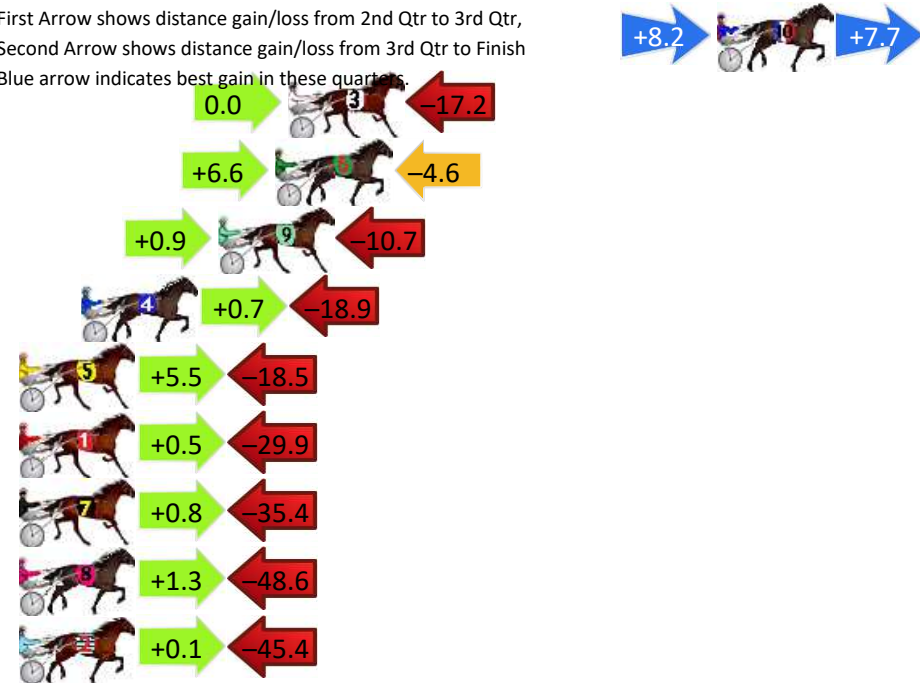

Newcastle Race 6 Distance 1609m

Friday, 13 December 2024

Gross Time: 1:56.10 MileRate: 1:56.10 LeadTime: 0.00s First Qtr: 27.30s Second Qtr: 29.90s Third Qtr: 30.30s Fourth Qtr: 28.60s

DATA TABLE: 800 / 400 Posi's are position from leader and (how wide the horse was at that position)

No	Horse	Plc	Mar	800 Posi	400 Posi	Time	3rd Qtr	4th Qt
10	BOOKER BAY	1	0.0m	15.9m (1)	7.7m (3)	1:56.10	29.68s	28.04s
3	ROCKNROLL TONY	2	17.2m	0.0m (0)	0.0m (0)	1:57.39	30.30s	29.89s
6	YOGI	3	17.7m	19.7m (1)	13.1m (3)	1:57.43	29.80s	28.97s
9	SECRET WISH	4	20.0m	10.2m (0)	9.3m (1)	1:57.60	30.22s	29.42s
4	HASLER	5	25.5m	7.3m (1)	6.6m (2)	1:58.02	30.24s	30.04s
5	HOT EMBERS	6	31.6m	18.6m (0)	13.1m (0)	1:58.47	29.88s	30.01s
1	MACH CHARM	7	34.8m	5.4m (0)	4.9m (0)	1:58.71	30.26s	30.85s
7	ABRIDGED	8	49.1m	14.5m (0)	13.7m (1)	1:59.79	30.22s	31.29s
8	TOUGH TALKS	9	50.8m	3.5m (1)	2.2m (1)	1:59.92	30.20s	32.26s
2	GLENN FORD	10	56.9m	11.6m (1)	11.5m (2)	2:00.37	30.28s	32.03s

Finish Position and metres gained

First Arrow shows distance gain/loss from 2nd Qtr to 3rd Qtr, Second Arrow shows distance gain/loss from 3rd Qtr to Finish
Blue arrow indicates best gain in these quarters.

800

Visual positions in race at 2nd Quarter