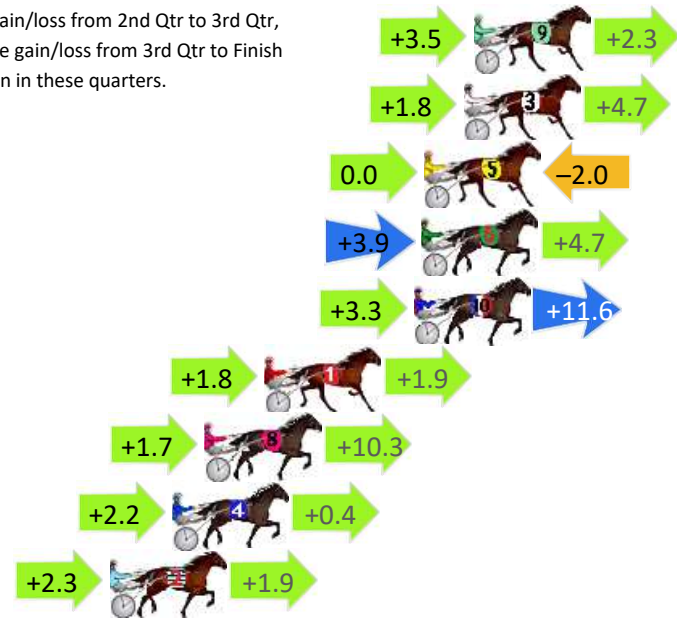

Finish Position and metres gained

First Arrow shows distance gain/loss from 2nd Qtr to 3rd Qtr, Second Arrow shows distance gain/loss from 3rd Qtr to Finish
Blue arrow indicates best gain in these quarters.

800

Visual positions in race at 2nd Quarter

400

Visual positions in race at 3rd Quarter

Newcastle Race 5 Distance 1609m

Friday, 13 December 2024

Gross Time: 1:52.50 MileRate: 1:52.50 LeadTime: 0.00s First Qtr: 27.60s Second Qtr: 28.40s Third Qtr: 27.90s Fourth Qtr: 28.60s

DATA TABLE: 800 / 400 Posi's are position from leader and (how wide the horse was at that position)

No	Horse	Plc	Mar	800 Posi	400 Posi	Time	3rd Qtr	4th Qt
9	DADNDAVE	1	0.0m	5.8m (1)	2.3m (1)	1:52.50	27.66s	28.44s
3	PORT AU PRINCE	2	0.4m	6.9m (0)	5.1m (0)	1:52.53	27.78s	28.27s
5	WAVETHEBILL	3	2.0m	0.0m (0)	0.0m (0)	1:52.65	27.90s	28.75s
6	RICKOSHAY	4	2.1m	10.7m (1)	6.8m (1)	1:52.66	27.64s	28.28s
10	MAILMAN	5	2.4m	17.3m (0)	14.0m (0)	1:52.68	27.68s	27.80s
1	SPIRIT KING	6	8.4m	12.1m (0)	10.3m (0)	1:53.13	27.78s	28.51s
8	ROCLEA IMAGE	7	10.8m	22.8m (1)	21.1m (1)	1:53.31	27.80s	27.93s
4	CHEVRON ART	8	12.1m	14.7m (1)	12.5m (1)	1:53.41	27.76s	28.63s
2	ROCKTAGONAL	9	14.6m	18.8m (1)	16.5m (1)	1:53.60	27.76s	28.54s