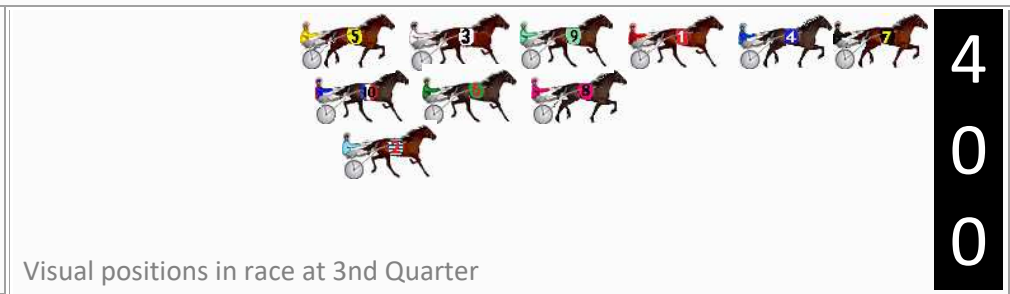

Finish Position and metres gained

First Arrow shows distance gain/loss from 2nd Qtr to 3rd Qtr, Second Arrow shows distance gain/loss from 3rd Qtr to Finish
Blue arrow indicates best gain in these quarters.

DATA TABLE: 800 / 400 Posi's are position from leader and (how wide the horse was at that position)

No	Horse	Plc	Mar	800 Posi	400 Posi	Time	3rd Qtr	4th Qt
4	SYLVIA KAY	1	0.0m	3.9m (0)	3.8m (0)	1:55.00	29.30s	29.12s
9	LOUIE DADA	2	0.2m	12.1m (0)	12.6m (0)	1:55.02	29.34s	28.50s
7	ONE MORE ALTA	3	2.9m	0.0m (0)	0.0m (0)	1:55.22	29.30s	29.62s
1	COOINDALAI	4	5.1m	8.2m (0)	8.2m (0)	1:55.39	29.30s	29.19s
3	SUMMER ROCKSTAR	5	24.6m	15.1m (1)	17.0m (0)	1:56.90	29.44s	30.06s
8	WAR WESTERN	6	26.5m	5.8m (1)	12.1m (1)	1:57.04	29.76s	30.56s
5	CRUZNFRANKIE	7	26.6m	27.5m (0)	21.4m (0)	1:57.05	28.86s	29.89s
6	JOHNNY DEE	8	34.4m	10.7m (1)	16.5m (1)	1:57.65	29.72s	30.85s
10	BRING YOUR BEST	9	38.7m	23.3m (1)	20.8m (1)	1:57.98	29.12s	30.86s
2	GLENFRANKIE	10	40.2m	19.5m (1)	19.7m (2)	1:58.10	29.32s	31.06s

Finish Position and metres gained

First Arrow shows distance gain/loss from 2nd Qtr to 3rd Qtr, Second Arrow shows distance gain/loss from 3rd Qtr to Finish. Blue arrow indicates best gain in these quarters.