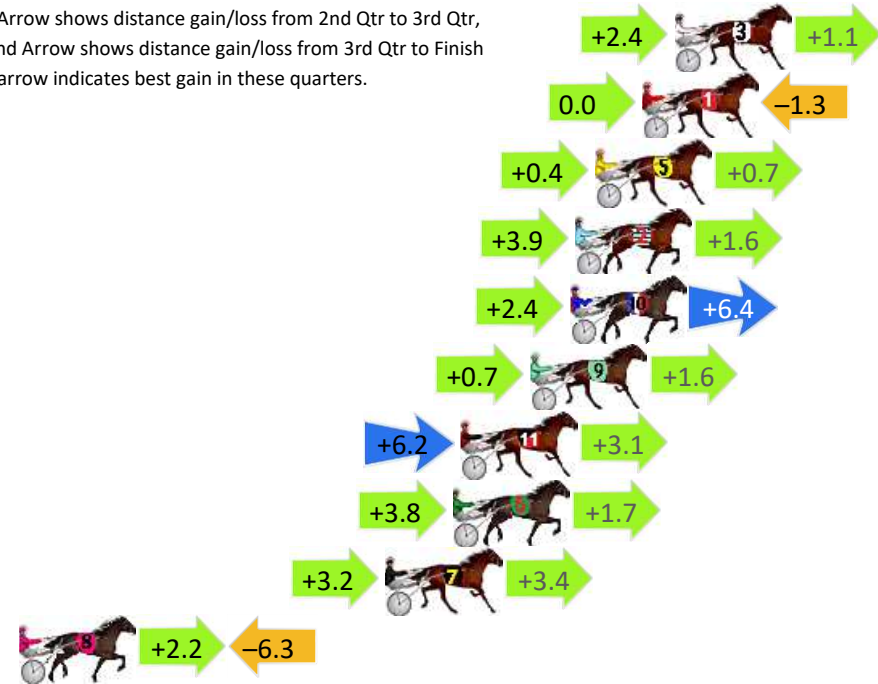

Newcastle Race 1 Distance 1609m

Friday, 13 December 2024

Gross Time: 1:56.50 MileRate: 1:56.50 LeadTime: 0.00s First Qtr: 27.40s Second Qtr: 31.10s Third Qtr: 29.70s Fourth Qtr: 28.30s

DATA TABLE: 800 / 400 Posi's are position from leader and (how wide the horse was at that position)

Finish Position and metres gained

First Arrow shows distance gain/loss from 2nd Qtr to 3rd Qtr, Second Arrow shows distance gain/loss from 3rd Qtr to Finish
Blue arrow indicates best gain in these quarters.