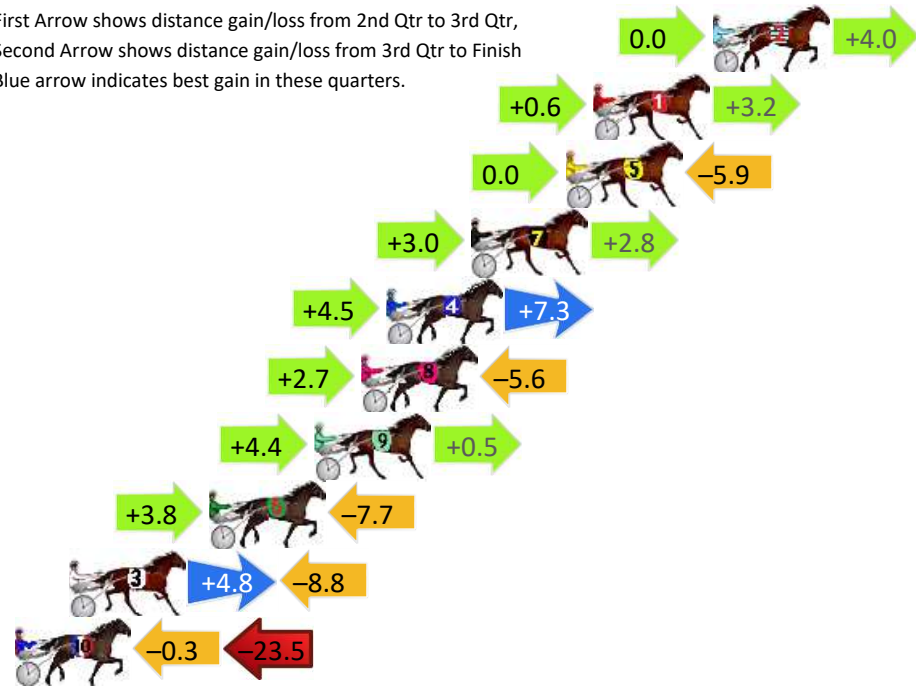

DATA TABLE: 800 / 400 Posi's are position from leader and (how wide the horse was at that position)

No	Horse	Plc	Mar	800 Posi	400 Posi	Time	3rd Qtr	4th Qt
4	SYLVIA KAY	1	0.0m	3.9m (0)	3.8m (0)	1:55.00	29.30s	29.12s
9	LOUIE DADA	2	0.2m	12.1m (0)	12.6m (0)	1:55.02	29.34s	28.50s
7	ONE MORE ALTA	3	2.9m	0.0m (0)	0.0m (0)	1:55.22	29.30s	29.62s
1	COOINDALAI	4	5.1m	8.2m (0)	8.2m (0)	1:55.39	29.30s	29.19s
3	SUMMER ROCKSTAR	5	24.6m	15.1m (1)	17.0m (0)	1:56.90	29.44s	30.06s
8	WAR WESTERN	6	26.5m	5.8m (1)	12.1m (1)	1:57.04	29.76s	30.56s
5	CRUZNFRANKIE	7	26.6m	27.5m (0)	21.4m (0)	1:57.05	28.86s	29.89s
6	JOHNNY DEE	8	34.4m	10.7m (1)	16.5m (1)	1:57.65	29.72s	30.85s
10	BRING YOUR BEST	9	38.7m	23.3m (1)	20.8m (1)	1:57.98	29.12s	30.86s
2	GLENFRANKIE	10	40.2m	19.5m (1)	19.7m (2)	1:58.10	29.32s	31.06s

Finish Position and metres gained

First Arrow shows distance gain/loss from 2nd Qtr to 3rd Qtr, Second Arrow shows distance gain/loss from 3rd Qtr to Finish. Blue arrow indicates best gain in these quarters.

Newcastle Race 4 Distance 1609m

Friday, 13 December 2024

Gross Time: 1:53.10 MileRate: 1:53.10 LeadTime: 0.00s First Qtr: 27.30s Second Qtr: 29.20s Third Qtr: 28.10s Fourth Qtr: 28.60s

DATA TABLE: 800 / 400 Posi's are position from leader and (how wide the horse was at that position)

Finish Position and metres gained

First Arrow shows distance gain/loss from 2nd Qtr to 3rd Qtr, Second Arrow shows distance gain/loss from 3rd Qtr to Finish
Blue arrow indicates best gain in these quarters.