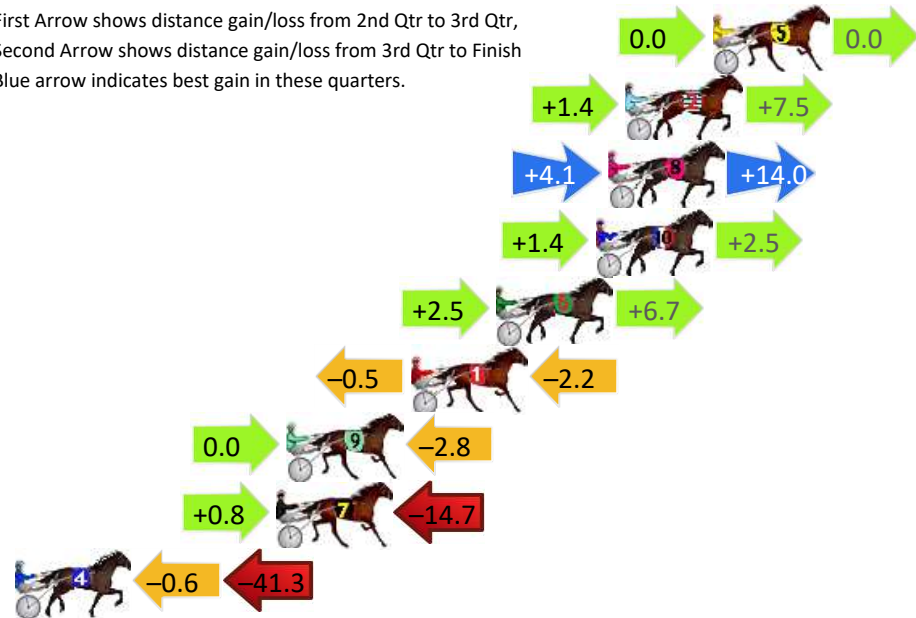

Finish Position and metres gained

First Arrow shows distance gain/loss from 2nd Qtr to 3rd Qtr, Second Arrow shows distance gain/loss from 3rd Qtr to Finish
Blue arrow indicates best gain in these quarters.

800

Visual positions in race at 2nd Quarter

400

Visual positions in race at 3rd Quarter

Newcastle Race 8 Distance 1609m

Friday, 13 December 2024

Gross Time: 1:55.50 MileRate: 1:55.50 LeadTime: 0.00s First Qtr: 27.20s Second Qtr: 29.90s Third Qtr: 29.20s Fourth Qtr: 29.20s

DATA TABLE: 800 / 400 Posi's are position from leader and (how wide the horse was at that position)

No	Horse	Plc	Mar	800 Posi	400 Posi	Time	3rd Qtr	4th Qt
5	MISS OUT	1	0.0m	0.0m (0)	0.0m (0)	1:55.50	29.20s	29.20s
2	PENURIOUS	2	3.5m	12.4m (1)	11.0m (1)	1:55.77	29.10s	28.67s
8	LOUIGI	3	4.2m	22.3m (1)	18.2m (2)	1:55.82	28.90s	28.20s
10	TINTINS TREASURE	4	4.7m	8.6m (1)	7.2m (1)	1:55.86	29.10s	29.04s
6	ROCKNROLL CLARRY	5	8.7m	17.9m (1)	15.4m (1)	1:56.17	29.02s	28.75s
1	SIYA	6	12.1m	9.4m (0)	9.9m (0)	1:56.43	29.24s	29.41s
9	SHEZA LENNY	7	17.1m	14.3m (0)	14.3m (0)	1:56.81	29.20s	29.47s
7	JUNGLE JIVE	8	17.5m	3.6m (1)	2.8m (1)	1:56.84	29.14s	30.34s
4	HALF HOLIDAY	9	46.3m	4.4m (0)	5.0m (0)	1:59.05	29.24s	32.39s

Finish Position and metres gained

First Arrow shows distance gain/loss from 2nd Qtr to 3rd Qtr, Second Arrow shows distance gain/loss from 3rd Qtr to Finish. Blue arrow indicates best gain in these quarters.