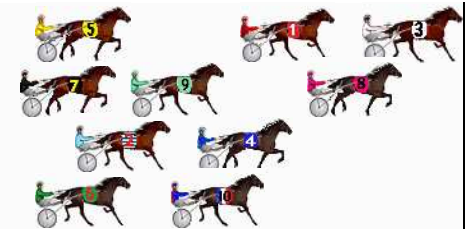

400

Visual positions in race at 3rd Quarter