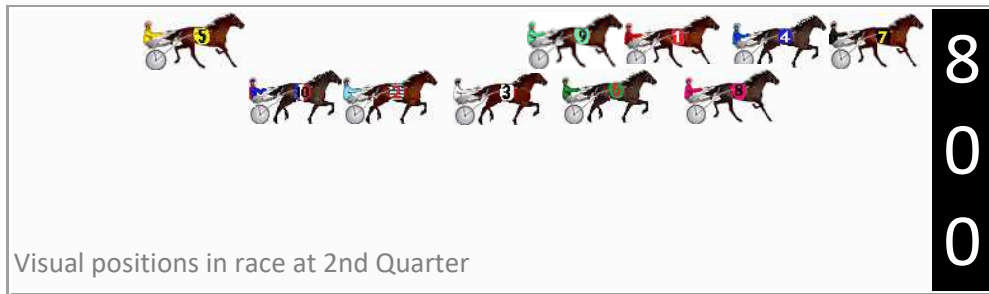

Finish Position and metres gained

First Arrow shows distance gain/loss from 2nd Qtr to 3rd Qtr, Second Arrow shows distance gain/loss from 3rd Qtr to Finish
Blue arrow indicates best gain in these quarters.

800

Visual positions in race at 2nd Quarter

400

Visual positions in race at 3rd Quarter

Newcastle Race 3 Distance 1609m

Friday, 13 December 2024

Gross Time: 1:55.00 MileRate: 1:55.00 LeadTime: 0.00s First Qtr: 26.90s Second Qtr: 29.40s Third Qtr: 29.30s Fourth Qtr: 29.40s

DATA TABLE: 800 / 400 Posi's are position from leader and (how wide the horse was at that position)

No	Horse	Plc	Mar	800 Posi	400 Posi	Time	3rd Qtr	4th Qt
4	SYLVIA KAY	1	0.0m	3.9m (0)	3.8m (0)	1:55.00	29.30s	29.12s
9	LOUIE DADA	2	0.2m	12.1m (0)	12.6m (0)	1:55.02	29.34s	28.50s
7	ONE MORE ALTA	3	2.9m	0.0m (0)	0.0m (0)	1:55.22	29.30s	29.62s
1	COOINDALAI	4	5.1m	8.2m (0)	8.2m (0)	1:55.39	29.30s	29.19s
3	SUMMER ROCKSTAR	5	24.6m	15.1m (1)	17.0m (0)	1:56.90	29.44s	30.06s
8	WAR WESTERN	6	26.5m	5.8m (1)	12.1m (1)	1:57.04	29.76s	30.56s
5	CRUZNFRANKIE	7	26.6m	27.5m (0)	21.4m (0)	1:57.05	28.86s	29.89s
6	JOHNNY DEE	8	34.4m	10.7m (1)	16.5m (1)	1:57.65	29.72s	30.85s
10	BRING YOUR BEST	9	38.7m	23.3m (1)	20.8m (1)	1:57.98	29.12s	30.86s
2	GLENFRANKIE	10	40.2m	19.5m (1)	19.7m (2)	1:58.10	29.32s	31.06s

Finish Position and metres gained

First Arrow shows distance gain/loss from 2nd Qtr to 3rd Qtr, Second Arrow shows distance gain/loss from 3rd Qtr to Finish. Blue arrow indicates best gain in these quarters.