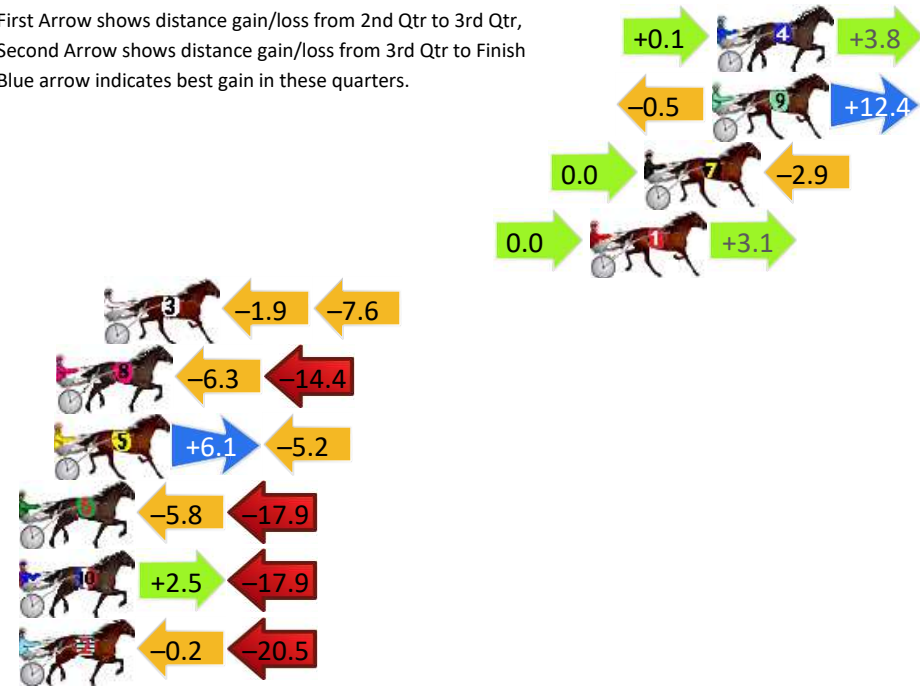

Finish Position and metres gained

First Arrow shows distance gain/loss from 2nd Qtr to 3rd Qtr, Second Arrow shows distance gain/loss from 3rd Qtr to Finish
Blue arrow indicates best gain in these quarters.

800

Visual positions in race at 2nd Quarter

400

Visual positions in race at 3rd Quarter

Newcastle Race 3 Distance 1609m

Friday, 13 December 2024

Gross Time: 1:55.00 MileRate: 1:55.00 LeadTime: 0.00s First Qtr: 26.90s Second Qtr: 29.40s Third Qtr: 29.30s Fourth Qtr: 29.40s

DATA TABLE: 800 / 400 Posi's are position from leader and (how wide the horse was at that position)

No	Horse	Plc	Mar	800 Posi	400 Posi	Time	3rd Qtr	4th Qt
4	SYLVIA KAY	1	0.0m	3.9m (0)	3.8m (0)	1:55.00	29.30s	29.12s
9	LOUIE DADA	2	0.2m	12.1m (0)	12.6m (0)	1:55.02	29.34s	28.50s
7	ONE MORE ALTA	3	2.9m	0.0m (0)	0.0m (0)	1:55.22	29.30s	29.62s
1	COOINDALAI	4	5.1m	8.2m (0)	8.2m (0)	1:55.39	29.30s	29.19s
3	SUMMER ROCKSTAR	5	24.6m	15.1m (1)	17.0m (0)	1:56.90	29.44s	30.06s
8	WAR WESTERN	6	26.5m	5.8m (1)	12.1m (1)	1:57.04	29.76s	30.56s
5	CRUZNFRANKIE	7	26.6m	27.5m (0)	21.4m (0)	1:57.05	28.86s	29.89s
6	JOHNNY DEE	8	34.4m	10.7m (1)	16.5m (1)	1:57.65	29.72s	30.85s
10	BRING YOUR BEST	9	38.7m	23.3m (1)	20.8m (1)	1:57.98	29.12s	30.86s
2	GLENFRANKIE	10	40.2m	19.5m (1)	19.7m (2)	1:58.10	29.32s	31.06s

Finish Position and metres gained

First Arrow shows distance gain/loss from 2nd Qtr to 3rd Qtr, Second Arrow shows distance gain/loss from 3rd Qtr to Finish. Blue arrow indicates best gain in these quarters.