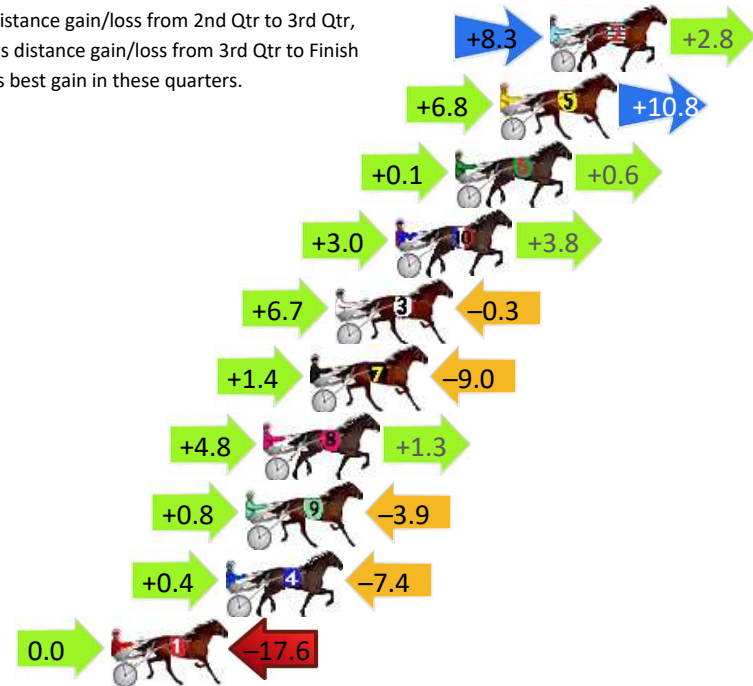

Newcastle Race 9 Distance 1609m

Friday, 13 December 2024

Gross Time: 1:54.50 MileRate: 1:54.50 LeadTime: 0.00s First Qtr: 27.10s Second Qtr: 29.40s Third Qtr: 28.40s Fourth Qtr: 29.60s

DATA TABLE: 800 / 400 Posi's are position from leader and (how wide the horse was at that position)

No	Horse	Plc	Mar	800 Posi	400 Posi	Time	3rd Qtr	4th Qt
2	POPS JOY	1	0.0m	11.1m (1)	2.8m (2)	1:54.50	27.82s	29.40s
5	SINBINNED	2	2.0m	19.6m (1)	12.8m (2)	1:54.66	27.94s	28.84s
6	DE LA RENTA	3	3.8m	4.5m (0)	4.4m (0)	1:54.79	28.40s	29.57s
10	SHADOW ECLIPSE	4	6.2m	13.0m (0)	10.0m (1)	1:54.98	28.20s	29.36s
3	IRE OF THE DRAGON	5	8.6m	15.0m (1)	8.3m (2)	1:55.17	27.94s	29.67s
7	POPSTAROMAR	6	9.6m	2.0m (1)	0.6m (1)	1:55.24	28.30s	30.30s
8	BE GOOD BENNY	7	11.5m	17.6m (0)	12.8m (0)	1:55.39	28.08s	29.57s
9	REPARTEE	8	12.2m	9.1m (0)	8.3m (0)	1:55.45	28.36s	29.95s
4	SAN SABA	9	13.0m	6.0m (1)	5.6m (1)	1:55.51	28.38s	30.21s
1	LITTLE FRENCHIE	10	17.6m	0.0m (0)	0.0m (0)	1:55.87	28.40s	30.97s

Finish Position and metres gained

First Arrow shows distance gain/loss from 2nd Qtr to 3rd Qtr, Second Arrow shows distance gain/loss from 3rd Qtr to Finish
Blue arrow indicates best gain in these quarters.

8
0
0

Visual positions in race at 2nd Quarter