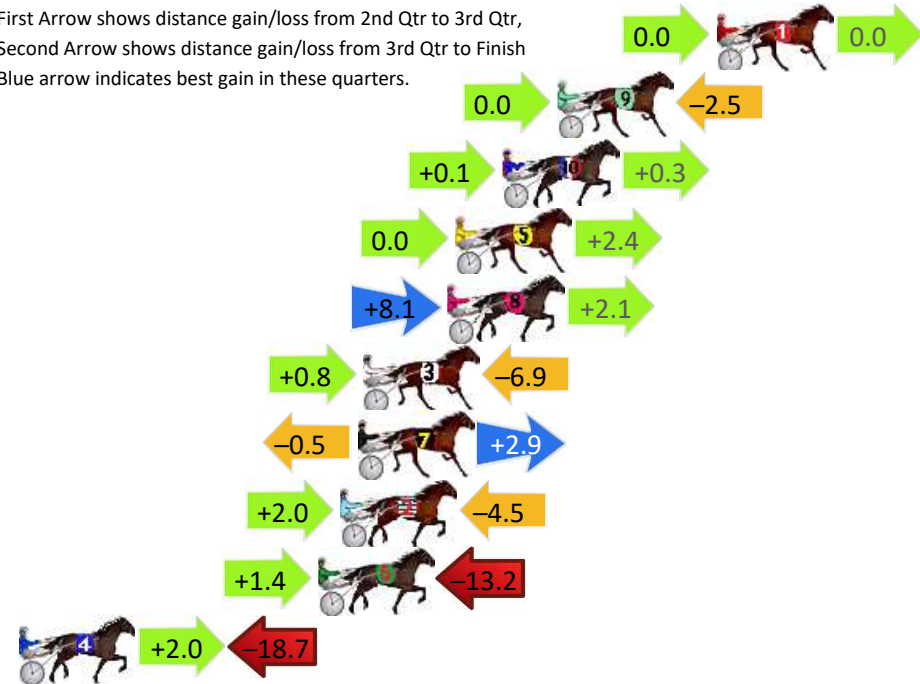

Finish Position and metres gained

First Arrow shows distance gain/loss from 2nd Qtr to 3rd Qtr, Second Arrow shows distance gain/loss from 3rd Qtr to Finish
Blue arrow indicates best gain in these quarters.

800

Visual positions in race at 2nd Quarter

400

Visual positions in race at 3rd Quarter

Newcastle Race 2 Distance 2030m

Friday, 13 December 2024

Gross Time: 2:28.40 MileRate: 1:57.70 LeadTime: 30.40s First Qtr: 31.40s Second Qtr: 29.00s Third Qtr: 28.70s Fourth Qtr: 28.90s

DATA TABLE: 800 / 400 Posi's are position from leader and (how wide the horse was at that position)

No	Horse	Plc	Mar	800 Posi	400 Posi	Time	3rd Qtr	4th Qt
1	SHEZA REBEL	1	0.0m	0.0m (0)	0.0m (0)	2:28.40	28.70s	28.90s
9	PETER FORSBERG	2	6.4m	3.9m (0)	3.9m (0)	2:28.89	28.70s	29.11s
10	IDEAL MONDO	3	8.6m	9.0m (0)	8.9m (0)	2:29.05	28.70s	28.91s
5	SILVER LADY	4	10.5m	12.9m (0)	12.9m (0)	2:29.20	28.70s	28.78s
8	YESNOMAYBESO	5	10.8m	21.0m (1)	12.9m (1)	2:29.22	28.12s	28.80s
3	AVAI DEN	6	14.2m	8.1m (1)	7.3m (1)	2:29.48	28.64s	29.46s
7	BO DUKE	7	14.4m	16.8m (0)	17.3m (0)	2:29.49	28.74s	28.75s
2	CAPTAIN DORIAN	8	15.1m	12.6m (1)	10.6m (2)	2:29.55	28.56s	29.29s
6	IMLIKA	9	16.0m	4.2m (1)	2.8m (1)	2:29.61	28.60s	29.91s
4	ROBUST EASTON	10	33.2m	16.5m (1)	14.5m (2)	2:30.92	28.56s	30.38s