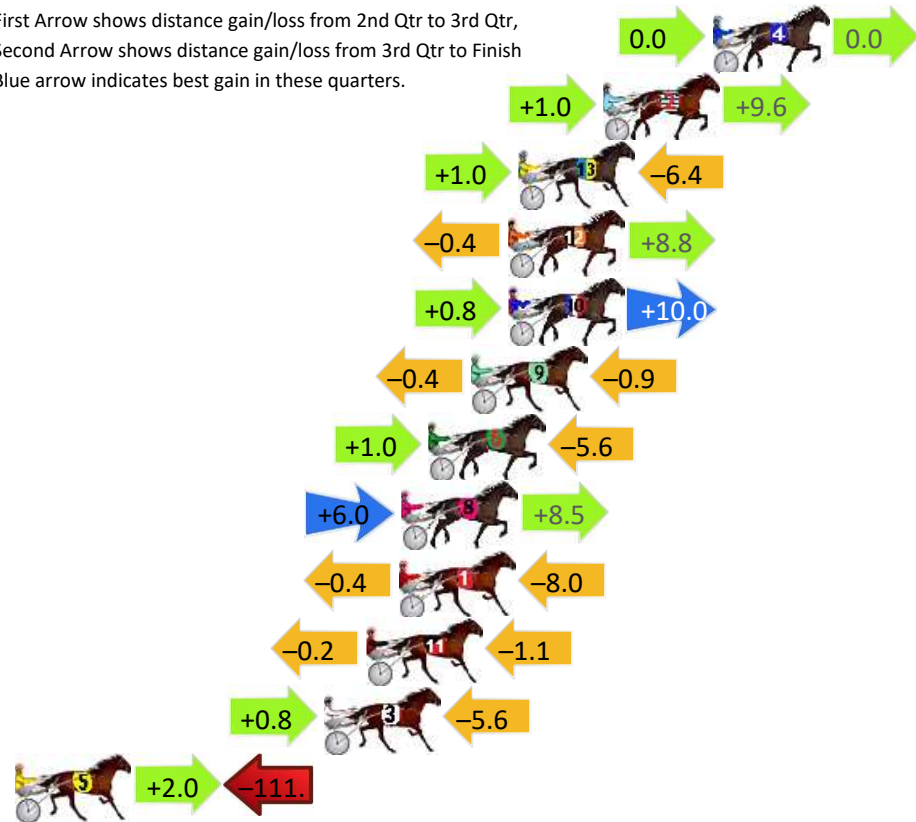

Finish Position and metres gained

First Arrow shows distance gain/loss from 2nd Qtr to 3rd Qtr, Second Arrow shows distance gain/loss from 3rd Qtr to Finish Blue arrow indicates best gain in these quarters.

800

Visual positions in race at 2nd Quarter

400

Visual positions in race at 3rd Quarter

Menangle Race 3 Distance 2300m

Saturday, 14 December 2024

Gross Time: 2:42.60 MileRate: 1:53.80 LeadTime: 48.60s First Qtr: 31.10s Second Qtr: 28.70s Third Qtr: 27.40s Fourth Qtr: 26.80s

DATA TABLE: 800 / 400 Posi's are position from leader and (how wide the horse was at that position)

No	Horse	Plc	Mar	800 Posi	400 Posi	Time	3rd Qtr	4th Qt
4	CANTFINDABETTOR MAN	1	0.0m	0.0m (0)	0.0m (0)	2:42.59	27.40s	26.80s
2	PERFECT STRIDE	2	4.4m	15.0m (1)	14.0m (1)	2:42.92	27.33s	26.16s
13	TENZING BROMAC	3	7.8m	2.4m (1)	1.4m (1)	2:43.18	27.34s	27.23s
12	HECTOR	4	8.2m	16.6m (0)	17.0m (0)	2:43.21	27.42s	26.21s
10	WHEREYABINBOPPIN	5	8.2m	19.0m (1)	18.2m (2)	2:43.21	27.34s	26.13s
9	NYACK	6	9.7m	8.4m (0)	8.8m (0)	2:43.32	27.43s	26.86s
6	BLACKSADANCE	7	11.4m	6.8m (1)	5.8m (1)	2:43.44	27.34s	27.17s
8	ARDENS ACE	8	12.5m	27.0m (1)	21.0m (0)	2:43.53	26.99s	26.23s
1	I BREAK THE LINE	9	12.6m	4.2m (0)	4.6m (0)	2:43.53	27.43s	27.33s
11	CYA ART	10	13.9m	12.6m (0)	12.8m (0)	2:43.63	27.41s	26.87s
3	UNFAZED	11	15.6m	10.8m (1)	10.0m (1)	2:43.76	27.35s	27.17s
5	DON LOU	12	132.7m	23.0m (1)	21.0m (1)	2:52.49	27.35s	34.24s