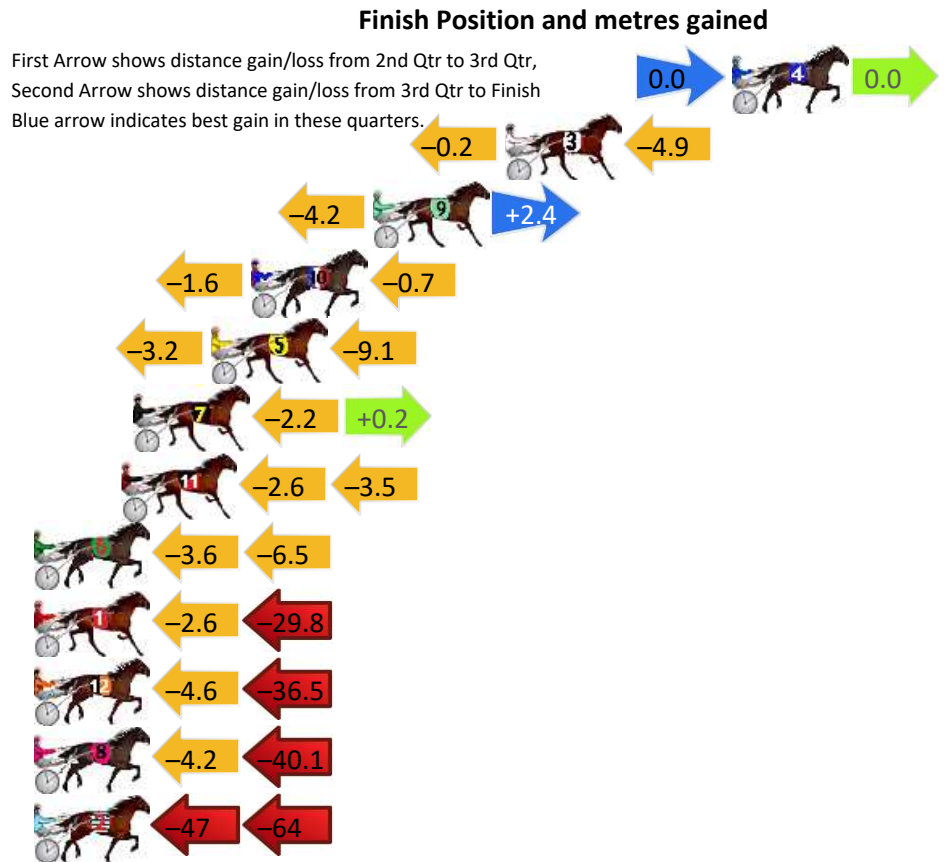

Finish Position and metres gained

First Arrow shows distance gain/loss from 2nd Qtr to 3rd Qtr, Second Arrow shows distance gain/loss from 3rd Qtr to Finish Blue arrow indicates best gain in these quarters.

800

Visual positions in race at 2nd Quarter

400

Visual positions in race at 3rd Quarter

Menangle Race 5 Distance 2300m

Saturday, 14 December 2024

Gross Time: 2:44.80 MileRate: 1:55.30 LeadTime: 50.70s First Qtr: 30.10s Second Qtr: 28.30s Third Qtr: 27.40s Fourth Qtr: 28.30s

DATA TABLE: 800 / 400 Posi's are position from leader and (how wide the horse was at that position)

No	Horse	Plc	Mar	800 Posi	400 Posi	Time	3rd Qtr	4th Qt
4	THE LOCOMOTIVE	1	0.0m	0.0m (0)	0.0m (0)	2:44.78	27.40s	28.30s
3	KEAYANG CHUCKY	2	9.1m	4.0m (0)	4.2m (0)	2:45.45	27.41s	28.64s
9	KEAYANG STUKA	3	14.4m	12.6m (0)	16.8m (2)	2:45.85	27.69s	28.13s
10	ROYAL DAN	4	19.3m	17.0m (0)	18.6m (0)	2:46.21	27.51s	28.35s
5	QUEEN ELIDA	5	20.9m	8.6m (1)	11.8m (2)	2:46.33	27.61s	28.94s
7	ALDEBARAN ZEUS	6	24.0m	22.0m (0)	24.2m (0)	2:46.56	27.55s	28.29s
11	PLYMOUTH CHUBB	7	24.5m	18.4m (1)	21.0m (2)	2:46.60	27.58s	28.55s
6	MUFASA METRO	8	36.5m	26.4m (0)	30.0m (0)	2:47.50	27.64s	28.76s
1	TORO STRIDE	9	40.4m	8.0m (0)	10.6m (0)	2:47.79	27.55s	30.40s
12	PARISIAN ARTISTE	10	44.9m	3.8m (1)	8.4m (1)	2:48.13	27.68s	30.87s
8	SPEEDY LOVER	11	68.1m	23.8m (1)	28.0m (1)	2:49.85	27.65s	31.12s
2	ALDEBARAN VERA	12	123.3m	13.4m (1)	60.0m (0)	2:53.97	30.56s	32.75s