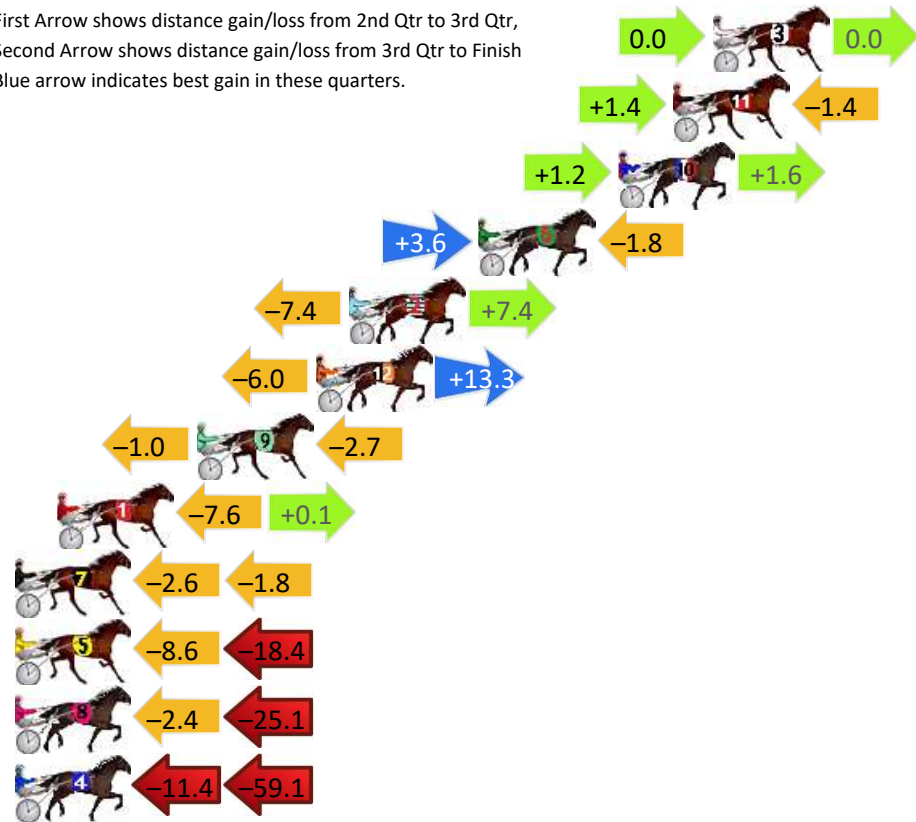

Menangle Race 6 Distance 2300m

Saturday, 14 December 2024

Gross Time: 2:37.90 MileRate: 1:50.50 LeadTime: 46.90s First Qtr: 29.30s Second Qtr: 28.00s Third Qtr: 26.10s Fourth Qtr: 27.60s

DATA TABLE: 800 / 400 Posi's are position from leader and (how wide the horse was at that position)

No	Horse	Plc	Mar	800 Posi	400 Posi	Time	3rd Qtr	4th Qt
3	DON HUGO	1	0.0m	0.0m (0)	0.0m (0)	2:37.86	26.10s	27.60s
11	MINSTREL	2	1.6m	1.6m (1)	0.2m (1)	2:37.98	26.00s	27.70s
10	MAX DELIGHT	3	3.8m	6.6m (1)	5.4m (0)	2:38.15	26.02s	27.49s
6	TERRY	4	9.4m	11.2m (1)	7.6m (1)	2:38.56	25.86s	27.72s
2	DANGEROUS	5	14.6m	14.6m (0)	22.0m (1)	2:38.95	26.61s	27.09s
12	PETES SAID SO	6	15.9m	23.2m (0)	29.2m (0)	2:39.04	26.53s	26.69s
9	CAPTAINS KNOCK	7	20.7m	17.0m (1)	18.0m (1)	2:39.41	26.16s	27.79s
1	JILLIBY NITRO	8	26.3m	18.8m (0)	26.4m (1)	2:39.82	26.61s	27.59s
7	JIMARTEE	9	29.8m	25.4m (1)	28.0m (2)	2:40.08	26.27s	27.72s
5	CURLY JAMES	10	33.0m	6.0m (0)	14.6m (0)	2:40.32	26.64s	28.86s
8	NERANO	11	48.9m	21.4m (1)	23.8m (2)	2:41.51	26.21s	29.32s
4	MY MOONLITE DREAM	12	81.1m	10.6m (0)	22.0m (0)	2:43.91	26.75s	31.66s

Finish Position and metres gained

First Arrow shows distance gain/loss from 2nd Qtr to 3rd Qtr, Second Arrow shows distance gain/loss from 3rd Qtr to Finish. Blue arrow indicates best gain in these quarters.