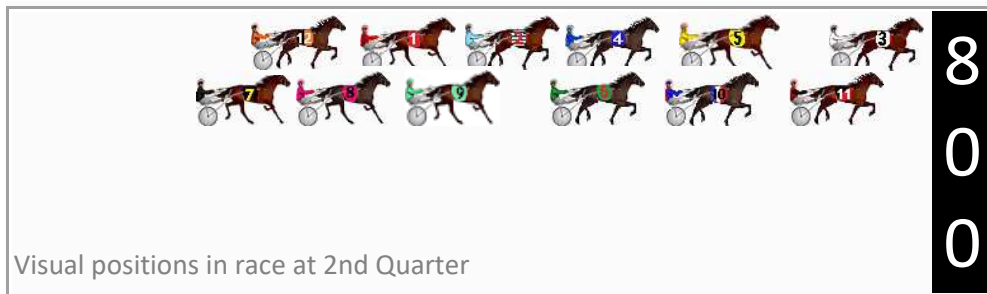

Menangle Race 6 Distance 2300m

Saturday, 14 December 2024

Gross Time: 2:37.90 MileRate: 1:50.50 LeadTime: 46.90s First Qtr: 29.30s Second Qtr: 28.00s Third Qtr: 26.10s Fourth Qtr: 27.60s

DATA TABLE: 800 / 400 Posi's are position from leader and (how wide the horse was at that position)

No	Horse	Plc	Mar	800 Posi	400 Posi	Time	3rd Qtr	4th Qt
3	DON HUGO	1	0.0m	0.0m (0)	0.0m (0)	2:37.86	26.10s	27.60s
11	MINSTREL	2	1.6m	1.6m (1)	0.2m (1)	2:37.98	26.00s	27.70s
10	MAX DELIGHT	3	3.8m	6.6m (1)	5.4m (0)	2:38.15	26.02s	27.49s
6	TERRY	4	9.4m	11.2m (1)	7.6m (1)	2:38.56	25.86s	27.72s
2	DANGEROUS	5	14.6m	14.6m (0)	22.0m (1)	2:38.95	26.61s	27.09s
12	PETES SAID SO	6	15.9m	23.2m (0)	29.2m (0)	2:39.04	26.53s	26.69s
9	CAPTAINS KNOCK	7	20.7m	17.0m (1)	18.0m (1)	2:39.41	26.16s	27.79s
1	JILLIBY NITRO	8	26.3m	18.8m (0)	26.4m (1)	2:39.82	26.61s	27.59s
7	JIMARTEE	9	29.8m	25.4m (1)	28.0m (2)	2:40.08	26.27s	27.72s
5	CURLY JAMES	10	33.0m	6.0m (0)	14.6m (0)	2:40.32	26.64s	28.86s
8	NERANO	11	48.9m	21.4m (1)	23.8m (2)	2:41.51	26.21s	29.32s
4	MY MOONLITE DREAM	12	81.1m	10.6m (0)	22.0m (0)	2:43.91	26.75s	31.66s

Finish Position and metres gained

First Arrow shows distance gain/loss from 2nd Qtr to 3rd Qtr, Second Arrow shows distance gain/loss from 3rd Qtr to Finish. Blue arrow indicates best gain in these quarters.