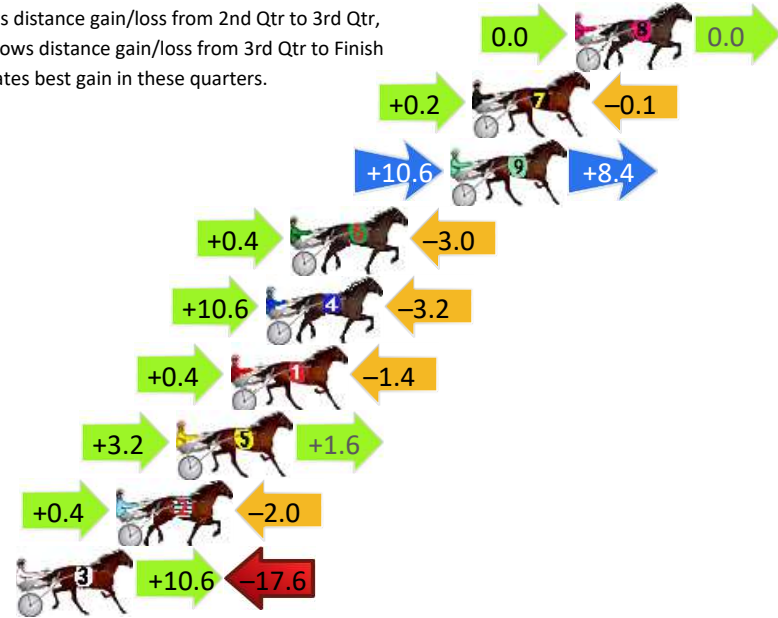

Finish Position and metres gained

First Arrow shows distance gain/loss from 2nd Qtr to 3rd Qtr,
Second Arrow shows distance gain/loss from 3rd Qtr to Finish
Blue arrow indicates best gain in these quarters.

Menangle Race 8 Distance 1609m

Saturday, 14 December 2024

Gross Time: 1:51.10 MileRate: 1:51.10 LeadTime: 0.00s First Qtr: 25.80s Second Qtr: 29.50s Third Qtr: 29.40s Fourth Qtr: 26.40s

DATA TABLE: 800 / 400 Posi's are position from leader and (how wide the horse was at that position)

No	Horse	Plc	Mar	800 Posi	400 Posi	Time	3rd Qtr	4th Qt
8	ILLAVABUBBLES	1	0.0m	0.0m (0)	0.0m (0)	1:51.10	29.40s	26.40s
7	ISTHISJUSTFANTASY	2	4.1m	4.2m (0)	4.0m (0)	1:51.42	29.39s	26.41s
9	TAY TAY	3	5.0m	24.0m (1)	13.4m (2)	1:51.49	28.63s	25.85s
6	MAJOR FIRE	4	11.4m	8.8m (0)	8.4m (0)	1:51.97	29.38s	26.60s
4	PANDAIA	5	12.4m	19.8m (1)	9.2m (1)	1:52.04	28.68s	26.61s
1	GOTTA HAV ME	6	13.8m	12.8m (0)	12.4m (0)	1:52.15	29.38s	26.49s
5	HEAVENLY HOLLY	7	16.0m	20.8m (0)	17.6m (1)	1:52.31	29.17s	26.29s
2	ROLL WITH SLOY	8	18.4m	16.8m (0)	16.4m (0)	1:52.49	29.38s	26.53s
3	MARIA ALLEGONDA	9	22.4m	15.4m (1)	4.8m (1)	1:52.78	28.73s	27.56s