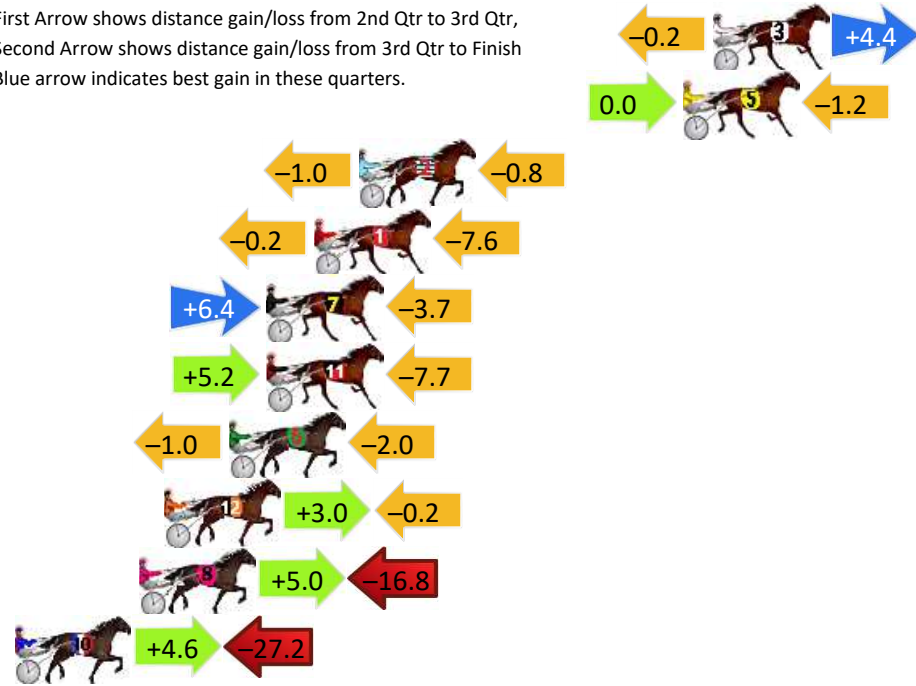

Finish Position and metres gained

First Arrow shows distance gain/loss from 2nd Qtr to 3rd Qtr, Second Arrow shows distance gain/loss from 3rd Qtr to Finish
Blue arrow indicates best gain in these quarters.

800

Visual positions in race at 2nd Quarter

400

Visual positions in race at 3rd Quarter

Menangle Race 2 Distance 1609m

Saturday, 14 December 2024

Gross Time: 1:50.10 MileRate: 1:50.10 LeadTime: 0.00s First Qtr: 26.50s Second Qtr: 29.30s Third Qtr: 28.00s Fourth Qtr: 26.30s

DATA TABLE: 800 / 400 Posi's are position from leader and (how wide the horse was at that position)

No	Horse	Plc	Mar	800 Posi	400 Posi	Time	3rd Qtr	4th Qt
3	IM THE FALCON	1	0.0m	4.2m (0)	4.4m (0)	1:50.10	28.00s	26.01s
5	WASA HEAT SEEKER	2	1.2m	0.0m (0)	0.0m (0)	1:50.14	28.00s	26.38s
2	SMOOTH BUZZ	3	14.2m	12.4m (0)	13.4m (0)	1:51.11	28.07s	26.35s
1	OUTSIDE FIGHTER	4	16.0m	8.2m (0)	8.4m (0)	1:51.24	28.03s	26.80s
7	IAM THE CAPTAIN	5	17.9m	20.6m (0)	14.2m (1)	1:51.38	27.58s	26.54s
11	ROCKNROLL HAMMER	6	17.9m	15.4m (1)	10.2m (1)	1:51.39	27.67s	26.80s
6	DOUBLE ACT	7	19.4m	16.4m (0)	17.4m (0)	1:51.50	28.07s	26.43s
12	KOSIMO	8	22.0m	24.8m (0)	21.8m (0)	1:51.69	27.80s	26.31s
8	HY POACTIVE	9	23.0m	11.2m (1)	6.2m (1)	1:51.77	27.70s	27.40s
10	ARMA XFACTOR	10	29.4m	6.8m (1)	2.2m (1)	1:52.24	27.75s	28.08s