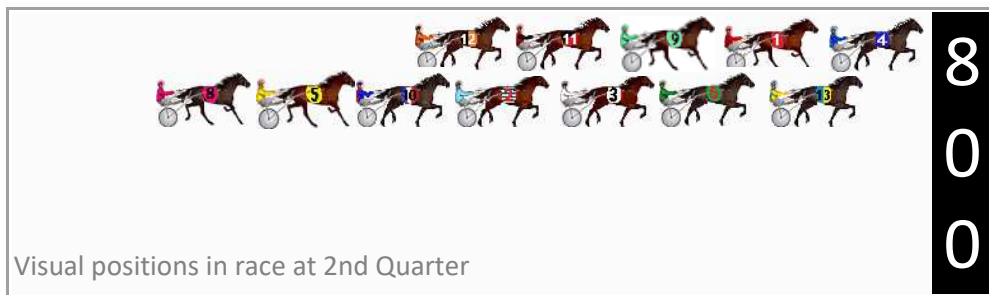

Finish Position and metres gained

First Arrow shows distance gain/loss from 2nd Qtr to 3rd Qtr, Second Arrow shows distance gain/loss from 3rd Qtr to Finish Blue arrow indicates best gain in these quarters.

800

Visual positions in race at 2nd Quarter

400

Visual positions in race at 3rd Quarter

Menangle Race 3 Distance 2300m

Saturday, 14 December 2024

Gross Time: 2:42.60 MileRate: 1:53.80 LeadTime: 48.60s First Qtr: 31.10s Second Qtr: 28.70s Third Qtr: 27.40s Fourth Qtr: 26.80s

DATA TABLE: 800 / 400 Posi's are position from leader and (how wide the horse was at that position)

No	Horse	Plc	Mar	800 Posi	400 Posi	Time	3rd Qtr	4th Qt
4	CANTFINDABETTOR MAN	1	0.0m	0.0m (0)	0.0m (0)	2:42.59	27.40s	26.80s
2	PERFECT STRIDE	2	4.4m	15.0m (1)	14.0m (1)	2:42.92	27.33s	26.16s
13	TENZING BROMAC	3	7.8m	2.4m (1)	1.4m (1)	2:43.18	27.34s	27.23s
12	HECTOR	4	8.2m	16.6m (0)	17.0m (0)	2:43.21	27.42s	26.21s
10	WHEREYABINBOPPIN	5	8.2m	19.0m (1)	18.2m (2)	2:43.21	27.34s	26.13s
9	NYACK	6	9.7m	8.4m (0)	8.8m (0)	2:43.32	27.43s	26.86s
6	BLACKSADANCE	7	11.4m	6.8m (1)	5.8m (1)	2:43.44	27.34s	27.17s
8	ARDENS ACE	8	12.5m	27.0m (1)	21.0m (0)	2:43.53	26.99s	26.23s
1	I BREAK THE LINE	9	12.6m	4.2m (0)	4.6m (0)	2:43.53	27.43s	27.33s
11	CYA ART	10	13.9m	12.6m (0)	12.8m (0)	2:43.63	27.41s	26.87s
3	UNFAZED	11	15.6m	10.8m (1)	10.0m (1)	2:43.76	27.35s	27.17s
5	DON LOU	12	132.7m	23.0m (1)	21.0m (1)	2:52.49	27.35s	34.24s