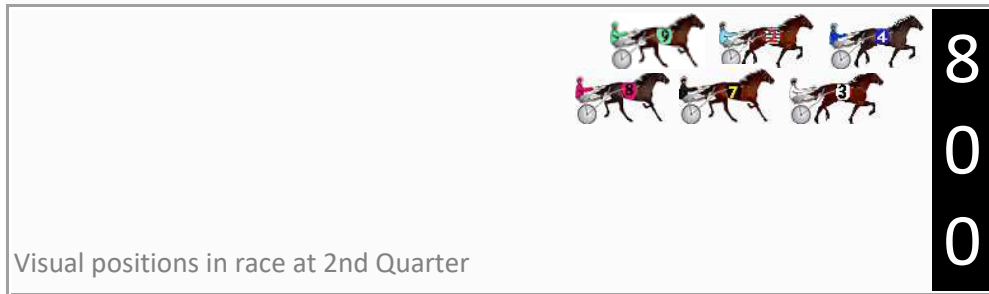

Menangle Race 7 Distance 2300m

Saturday, 14 December 2024

Gross Time: 2:42.20 MileRate: 1:53.50 LeadTime: 48.20s First Qtr: 29.70s Second Qtr: 29.40s Third Qtr: 28.20s Fourth Qtr: 26.70s

DATA TABLE: 800 / 400 Posi's are position from leader and (how wide the horse was at that position)

NoHorse	Plc	Mar	800 Posi	400 Posi	Time	3rd Qtr	4th Qt
2 STAR MAJOR	1	0.0m	4.4m (0)	4.4m (0)	2:42.23	28.19s	26.41s
4 ZEUSS BROMAC	2	0.8m	0.0m (0)	0.0m (0)	2:42.30	28.20s	26.75s
7 KANENA PROVLIMA	3	1.9m	6.0m (1)	7.4m (2)	2:42.37	28.29s	26.33s
9 EXOTIC BUSHRANGER	4	9.4m	8.8m (0)	9.2m (0)	2:42.93	28.23s	26.71s
8 MASTER CATCH	5	10.1m	10.2m (1)	11.6m (2)	2:42.98	28.29s	26.60s
3 HELLUVA	6	26.5m	1.6m (1)	2.8m (1)	2:44.21	28.33s	28.27s

Finish Position and metres gained

First Arrow shows distance gain/loss from 2nd Qtr to 3rd Qtr,
Second Arrow shows distance gain/loss from 3rd Qtr to Finish
Blue arrow indicates best gain in these quarters.