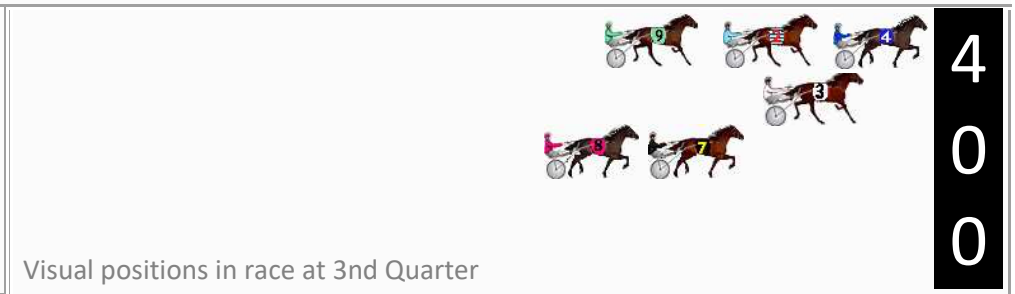

Menangle Race 7 Distance 2300m

Saturday, 14 December 2024

Gross Time: 2:42.20 MileRate: 1:53.50 LeadTime: 48.20s First Qtr: 29.70s Second Qtr: 29.40s Third Qtr: 28.20s Fourth Qtr: 26.70s

DATA TABLE: 800 / 400 Posi's are position from leader and (how wide the horse was at that position)

NoHorse	Plc	Mar	800 Posi	400 Posi	Time	3rd Qtr	4th Qt
2 STAR MAJOR	1	0.0m	4.4m (0)	4.4m (0)	2:42.23	28.19s	26.41s
4 ZEUSS BROMAC	2	0.8m	0.0m (0)	0.0m (0)	2:42.30	28.20s	26.75s
7 KANENA PROVLIMA	3	1.9m	6.0m (1)	7.4m (2)	2:42.37	28.29s	26.33s
9 EXOTIC BUSHRANGER	4	9.4m	8.8m (0)	9.2m (0)	2:42.93	28.23s	26.71s
8 MASTER CATCH	5	10.1m	10.2m (1)	11.6m (2)	2:42.98	28.29s	26.60s
3 HELLUVA	6	26.5m	1.6m (1)	2.8m (1)	2:44.21	28.33s	28.27s

Finish Position and metres gained

First Arrow shows distance gain/loss from 2nd Qtr to 3rd Qtr,
Second Arrow shows distance gain/loss from 3rd Qtr to Finish
Blue arrow indicates best gain in these quarters.