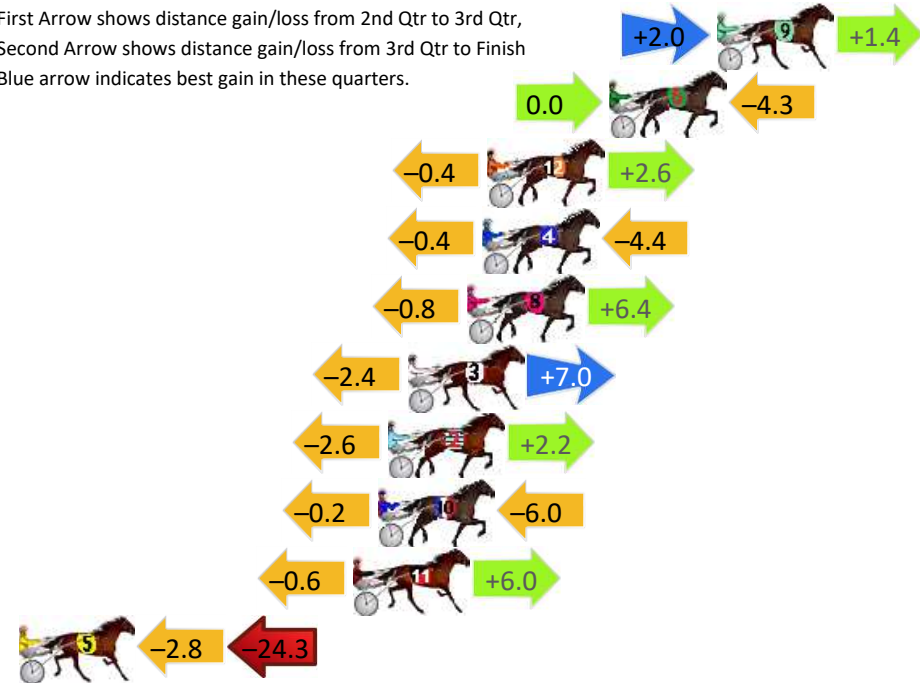

Finish Position and metres gained

First Arrow shows distance gain/loss from 2nd Qtr to 3rd Qtr, Second Arrow shows distance gain/loss from 3rd Qtr to Finish
Blue arrow indicates best gain in these quarters.

Menangle Race 4 Distance 1609m

Saturday, 14 December 2024

Gross Time: 1:51.10 MileRate: 1:51.10 LeadTime: 0.00s First Qtr: 26.60s Second Qtr: 30.30s Third Qtr: 27.30s Fourth Qtr: 26.90s

DATA TABLE: 800 / 400 Posi's are position from leader and (how wide the horse was at that position)