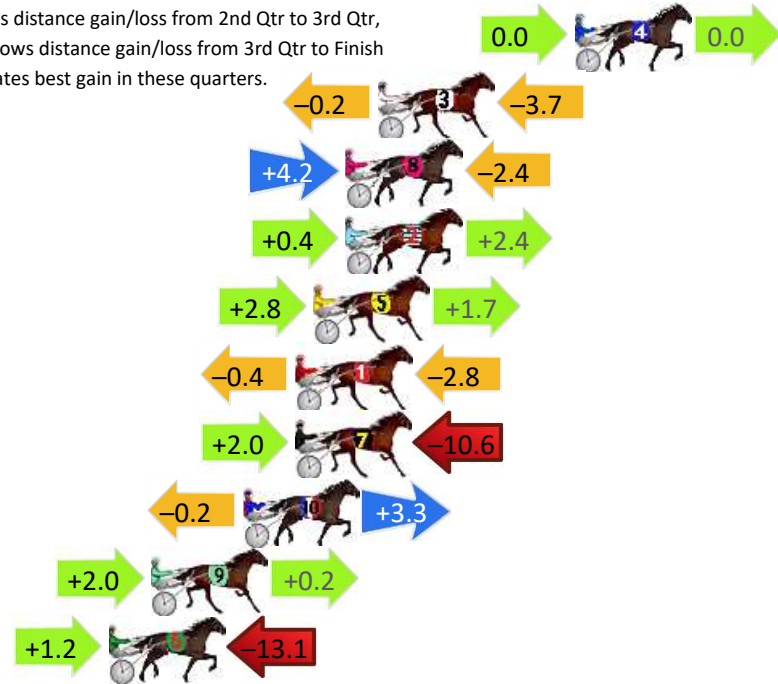

Menangle Race 1 Distance 1609m

Saturday, 14 December 2024

Gross Time: 1:50.40 MileRate: 1:50.40 LeadTime: 0.00s First Qtr: 26.40s Second Qtr: 29.50s Third Qtr: 28.20s Fourth Qtr: 26.30s

DATA TABLE: 800 / 400 Posi's are position from leader and (how wide the horse was at that position)

Finish Position and metres gained

First Arrow shows distance gain/loss from 2nd Qtr to 3rd Qtr, Second Arrow shows distance gain/loss from 3rd Qtr to Finish
Blue arrow indicates best gain in these quarters.