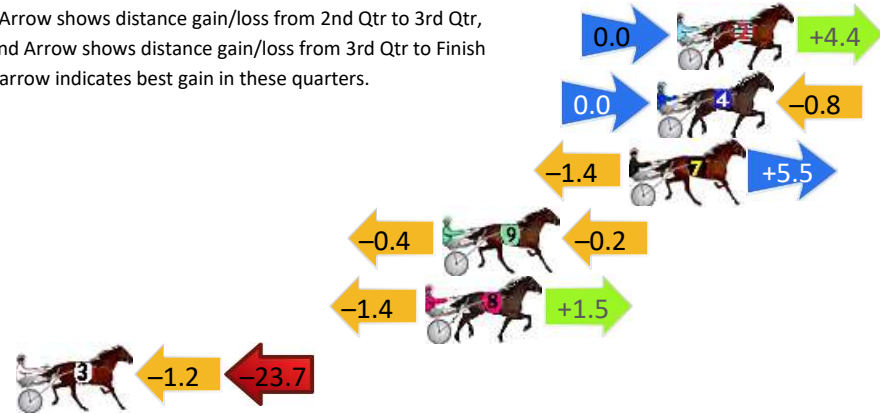

Finish Position and metres gained

First Arrow shows distance gain/loss from 2nd Qtr to 3rd Qtr, Second Arrow shows distance gain/loss from 3rd Qtr to Finish. Blue arrow indicates best gain in these quarters.

Menangle Race 7 Distance 2300m

Saturday, 14 December 2024

Gross Time: 2:42.20 MileRate: 1:53.50 LeadTime: 48.20s First Qtr: 29.70s Second Qtr: 29.40s Third Qtr: 28.20s Fourth Qtr: 26.70s

DATA TABLE: 800 / 400 Posi's are position from leader and (how wide the horse was at that position)

NoHorse	Plc	Mar	800 Posi	400 Posi	Time	3rd Qtr	4th Qt
2 STAR MAJOR	1	0.0m	4.4m (0)	4.4m (0)	2:42.23	28.19s	26.41s
4 ZEUSS BROMAC	2	0.8m	0.0m (0)	0.0m (0)	2:42.30	28.20s	26.75s
7 KANENA PROVLIMA	3	1.9m	6.0m (1)	7.4m (2)	2:42.37	28.29s	26.33s
9 EXOTIC BUSHRANGER	4	9.4m	8.8m (0)	9.2m (0)	2:42.93	28.23s	26.71s
8 MASTER CATCH	5	10.1m	10.2m (1)	11.6m (2)	2:42.98	28.29s	26.60s
3 HELLUVA	6	26.5m	1.6m (1)	2.8m (1)	2:44.21	28.33s	28.27s

Finish Position and metres gained

First Arrow shows distance gain/loss from 2nd Qtr to 3rd Qtr,
Second Arrow shows distance gain/loss from 3rd Qtr to Finish
Blue arrow indicates best gain in these quarters.