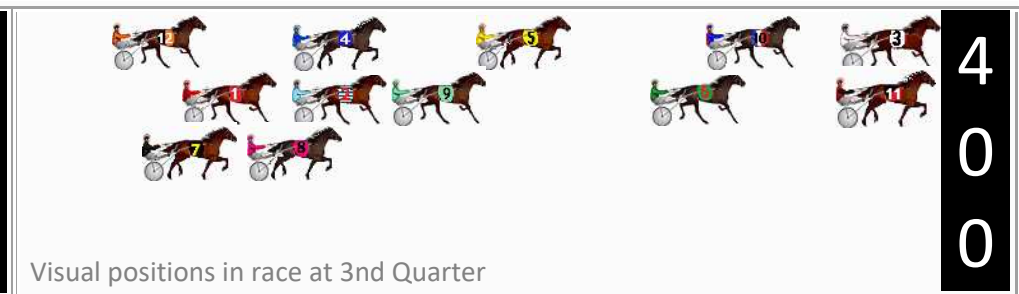

Menangle Race 6 Distance 2300m

Saturday, 14 December 2024

Gross Time: 2:37.90 MileRate: 1:50.50 LeadTime: 46.90s First Qtr: 29.30s Second Qtr: 28.00s Third Qtr: 26.10s Fourth Qtr: 27.60s

DATA TABLE: 800 / 400 Posi's are position from leader and (how wide the horse was at that position)

No	Horse	Plc	Mar	800 Posi	400 Posi	Time	3rd Qtr	4th Qt
3	DON HUGO	1	0.0m	0.0m (0)	0.0m (0)	2:37.86	26.10s	27.60s
11	MINSTREL	2	1.6m	1.6m (1)	0.2m (1)	2:37.98	26.00s	27.70s
10	MAX DELIGHT	3	3.8m	6.6m (1)	5.4m (0)	2:38.15	26.02s	27.49s
6	TERRY	4	9.4m	11.2m (1)	7.6m (1)	2:38.56	25.86s	27.72s
2	DANGEROUS	5	14.6m	14.6m (0)	22.0m (1)	2:38.95	26.61s	27.09s
12	PETES SAID SO	6	15.9m	23.2m (0)	29.2m (0)	2:39.04	26.53s	26.69s
9	CAPTAINS KNOCK	7	20.7m	17.0m (1)	18.0m (1)	2:39.41	26.16s	27.79s
1	JILLIBY NITRO	8	26.3m	18.8m (0)	26.4m (1)	2:39.82	26.61s	27.59s
7	JIMARTEE	9	29.8m	25.4m (1)	28.0m (2)	2:40.08	26.27s	27.72s
5	CURLY JAMES	10	33.0m	6.0m (0)	14.6m (0)	2:40.32	26.64s	28.86s
8	NERANO	11	48.9m	21.4m (1)	23.8m (2)	2:41.51	26.21s	29.32s
4	MY MOONLITE DREAM	12	81.1m	10.6m (0)	22.0m (0)	2:43.91	26.75s	31.66s

Finish Position and metres gained

First Arrow shows distance gain/loss from 2nd Qtr to 3rd Qtr, Second Arrow shows distance gain/loss from 3rd Qtr to Finish. Blue arrow indicates best gain in these quarters.