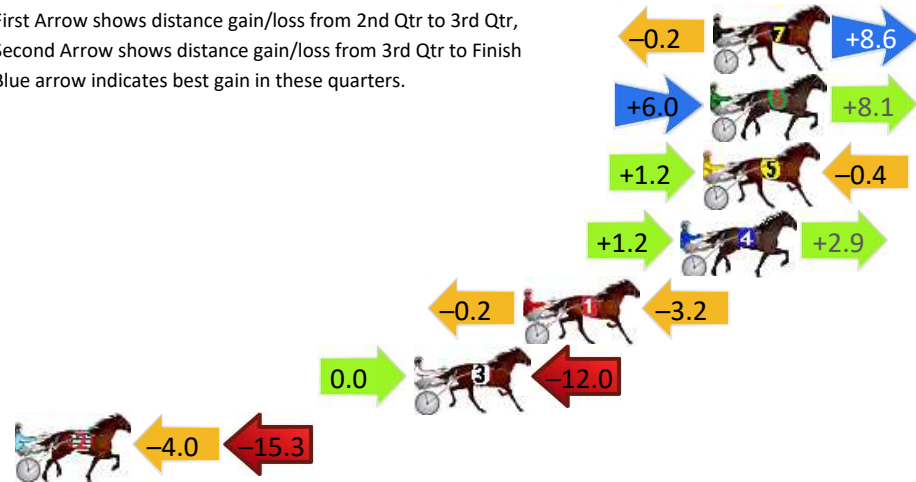

Finish Position and metres gained

First Arrow shows distance gain/loss from 2nd Qtr to 3rd Qtr, Second Arrow shows distance gain/loss from 3rd Qtr to Finish Blue arrow indicates best gain in these quarters.

8
0
0

Visual positions in race at 2nd Quarter

4
0
0

Visual positions in race at 3rd Quarter

Canberra Race 2 Distance 1770m

Sunday, 15 December 2024

Gross Time: 2:10.10 MileRate: 1:58.30 LeadTime: 11.20s First Qtr: 29.30s Second Qtr: 30.50s Third Qtr: 29.50s Fourth Qtr: 29.60s

DATA TABLE: 800 / 400 Posi's are position from leader and (how wide the horse was at that position)

No	Horse	Plc	Mar	800 Posi	400 Posi	Time	3rd Qtr	4th Qt
7	TUFFASOLDBOOTS	1	0.0m	8.4m (0)	8.6m (1)	2:10.10	29.52s	28.97s
6	IM LORD TOMMY	2	0.1m	14.2m (1)	8.2m (2)	2:10.11	29.06s	29.00s
5	HOTDELIGHT	3	0.4m	1.2m (1)	0.0m (1)	2:10.13	29.41s	29.63s
4	THE MAYNE MARA	4	1.3m	5.4m (1)	4.2m (1)	2:10.20	29.41s	29.39s
1	MOVINTOHELLANDBACK	5	7.6m	4.2m (0)	4.4m (0)	2:10.69	29.51s	29.84s
3	ANGELIC ATTITUDE	6	12.0m	0.0m (0)	0.0m (0)	2:11.03	29.50s	30.48s
2	MY FRIEND MOLLY	7	28.9m	9.6m (1)	13.6m (1)	2:12.34	29.79s	30.73s

Finish Position and metres gained

First Arrow shows distance gain/loss from 2nd Qtr to 3rd Qtr, Second Arrow shows distance gain/loss from 3rd Qtr to Finish. Blue arrow indicates best gain in these quarters.