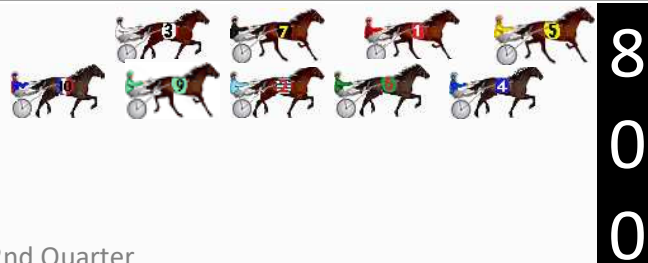

Finish Position and metres gained

First Arrow shows distance gain/loss from 2nd Qtr to 3rd Qtr, Second Arrow shows distance gain/loss from 3rd Qtr to Finish. Blue arrow indicates best gain in these quarters.

DATA TABLE: 800 / 400 Posi's are position from leader and (how wide the horse was at that position)

No	Horse	Plc	Mar	800 Posi	400 Posi	Time	3rd Qtr	4th Qt
1	BLACK ART	1	0.0m	5.2m (0)	4.0m (0)	2:11.70	29.81s	29.80s
5	POLKA DOT DANCE	2	1.6m	0.0m (0)	0.0m (0)	2:11.83	29.90s	30.22s
9	WHY NOT SURF	3	3.7m	14.8m (1)	16.4m (1)	2:11.99	30.02s	29.15s
10	ROCKING LOU	4	6.7m	19.4m (1)	17.0m (2)	2:12.23	29.72s	29.33s
7	LITTLE CESSNA	5	14.1m	10.6m (0)	10.8m (0)	2:12.81	29.91s	30.35s
6	RUM DELIGHT	6	14.7m	6.4m (1)	10.2m (1)	2:12.86	30.18s	30.44s
2	SUNNYWITHACHANCE	7	16.1m	10.6m (1)	12.8m (2)	2:12.97	30.06s	30.35s
4	PRINCE PARKER	8	16.5m	1.8m (1)	3.6m (1)	2:13.00	30.03s	31.07s
3	NIFTY JOLT	9	25.8m	15.2m (0)	17.0m (0)	2:13.73	30.03s	30.76s

Finish Position and metres gained

First Arrow shows distance gain/loss from 2nd Qtr to 3rd Qtr, Second Arrow shows distance gain/loss from 3rd Qtr to Finish Blue arrow indicates best gain in these quarters.