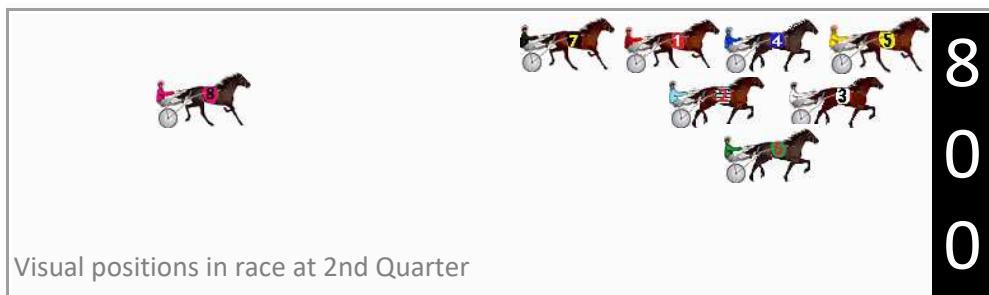

Canberra Race 6 Distance 1770m

Sunday, 15 December 2024

Gross Time: 2:08.40 MileRate: 1:56.80 LeadTime: 11.10s First Qtr: 30.10s Second Qtr: 30.60s Third Qtr: 28.90s Fourth Qtr: 27.70s

DATA TABLE: 800 / 400 Posi's are position from leader and (how wide the horse was at that position)

No	Horse	Plc	Mar	800 Posi	400 Posi	Time	3rd Qtr	4th Qt
5	MY LADY SARAH	1	0.0m	0.0m (0)	0.0m (0)	2:08.40	28.90s	27.70s
3	BONJORGE	2	26.7m	1.6m (1)	6.6m (0)	2:10.35	29.28s	29.08s
2	COOLANDCOLLECT	3	33.4m	6.4m (1)	12.4m (1)	2:10.83	29.35s	29.15s
7	PENCIL ME IN	4	35.4m	12.4m (0)	17.2m (1)	2:10.98	29.26s	28.95s
6	BETTING RANGER	5	35.9m	4.2m (2)	8.4m (1)	2:11.02	29.24s	29.59s
1	ALWAYS BE BRENDAN	6	51.6m	8.2m (0)	16.0m (0)	2:12.16	29.50s	30.15s
4	WHEN TO FOLDEM	7	63.5m	4.2m (0)	12.0m (0)	2:13.03	29.53s	31.25s
8	TROUBLE IN HEAVEN	8	870.5m	27.0m (1)	400.0m (0)	3:11.83	55.84s	60.10s

Finish Position and metres gained

First Arrow shows distance gain/loss from 2nd Qtr to 3rd Qtr, Second Arrow shows distance gain/loss from 3rd Qtr to Finish. Blue arrow indicates best gain in these quarters.