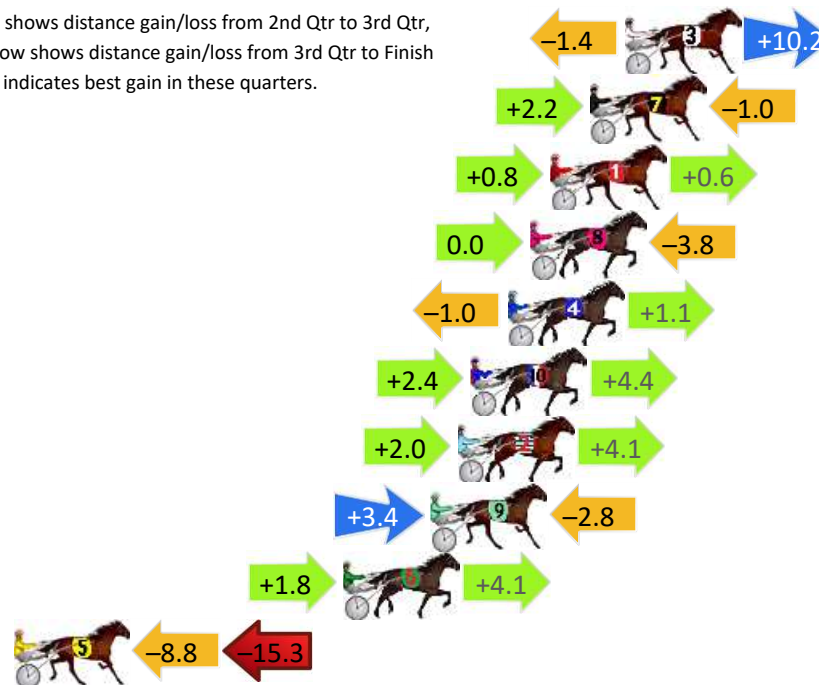

DATA TABLE: 800 / 400 Posi's are position from leader and (how wide the horse was at that position)

No	Horse	Plc	Mar	800 Posi	400 Posi	Time	3rd Qtr	4th Qt
5	MY LADY SARAH	1	0.0m	0.0m (0)	0.0m (0)	2:08.40	28.90s	27.70s
3	BONJORGE	2	26.7m	1.6m (1)	6.6m (0)	2:10.35	29.28s	29.08s
2	COOLANDCOLLECT	3	33.4m	6.4m (1)	12.4m (1)	2:10.83	29.35s	29.15s
7	PENCIL ME IN	4	35.4m	12.4m (0)	17.2m (1)	2:10.98	29.26s	28.95s
6	BETTING RANGER	5	35.9m	4.2m (2)	8.4m (1)	2:11.02	29.24s	29.59s
1	ALWAYS BE BRENDAN	6	51.6m	8.2m (0)	16.0m (0)	2:12.16	29.50s	30.15s
4	WHEN TO FOLDEM	7	63.5m	4.2m (0)	12.0m (0)	2:13.03	29.53s	31.25s
8	TROUBLE IN HEAVEN	8	870.5m	27.0m (1)	400.0m (0)	3:11.83	55.84s	60.10s

Finish Position and metres gained

First Arrow shows distance gain/loss from 2nd Qtr to 3rd Qtr, Second Arrow shows distance gain/loss from 3rd Qtr to Finish. Blue arrow indicates best gain in these quarters.

Canberra Race 7 Distance 2170m

Sunday, 15 December 2024

Gross Time: 2:39.80 MileRate: 1:58.50 LeadTime: 37.60s First Qtr: 31.60s Second Qtr: 31.00s Third Qtr: 29.40s Fourth Qtr: 30.20s

DATA TABLE: 800 / 400 Posi's are position from leader and (how wide the horse was at that position)

Finish Position and metres gained

First Arrow shows distance gain/loss from 2nd Qtr to 3rd Qtr, Second Arrow shows distance gain/loss from 3rd Qtr to Finish Blue arrow indicates best gain in these quarters.