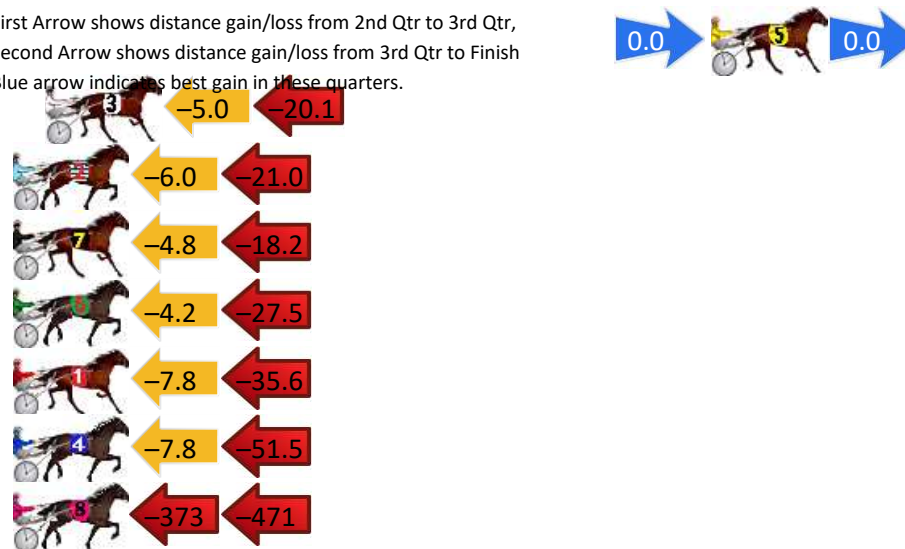

Canberra Race 6 Distance 1770m

Sunday, 15 December 2024

Gross Time: 2:08.40 MileRate: 1:56.80 LeadTime: 11.10s First Qtr: 30.10s Second Qtr: 30.60s Third Qtr: 28.90s Fourth Qtr: 27.70s

DATA TABLE: 800 / 400 Posi's are position from leader and (how wide the horse was at that position)

No	Horse	Plc	Mar	800 Posi	400 Posi	Time	3rd Qtr	4th Qt
5	MY LADY SARAH	1	0.0m	0.0m (0)	0.0m (0)	2:08.40	28.90s	27.70s
3	BONJORGE	2	26.7m	1.6m (1)	6.6m (0)	2:10.35	29.28s	29.08s
2	COOLANDCOLLECT	3	33.4m	6.4m (1)	12.4m (1)	2:10.83	29.35s	29.15s
7	PENCIL ME IN	4	35.4m	12.4m (0)	17.2m (1)	2:10.98	29.26s	28.95s
6	BETTING RANGER	5	35.9m	4.2m (2)	8.4m (1)	2:11.02	29.24s	29.59s
1	ALWAYS BE BRENDAN	6	51.6m	8.2m (0)	16.0m (0)	2:12.16	29.50s	30.15s
4	WHEN TO FOLDEM	7	63.5m	4.2m (0)	12.0m (0)	2:13.03	29.53s	31.25s
8	TROUBLE IN HEAVEN	8	870.5m	27.0m (1)	400.0m (0)	3:11.83	55.84s	60.10s

Finish Position and metres gained

First Arrow shows distance gain/loss from 2nd Qtr to 3rd Qtr, Second Arrow shows distance gain/loss from 3rd Qtr to Finish. Blue arrow indicates best gain in these quarters.