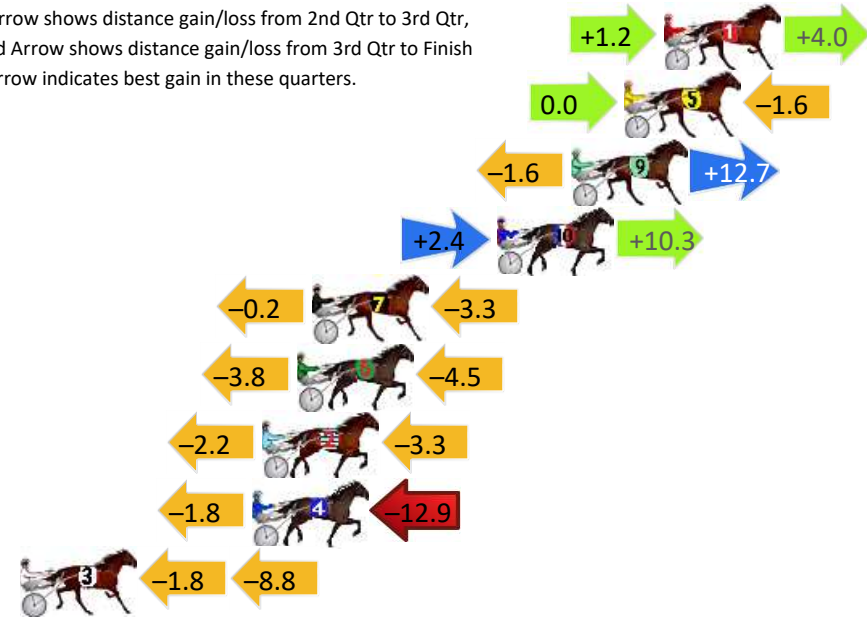

DATA TABLE: 800 / 400 Posi's are position from leader and (how wide the horse was at that position)

No	Horse	Plc	Mar	800 Posi	400 Posi	Time	3rd Qtr	4th Qt
7	TUFFASOLDBOOTS	1	0.0m	8.4m (0)	8.6m (1)	2:10.10	29.52s	28.97s
6	IM LORD TOMMY	2	0.1m	14.2m (1)	8.2m (2)	2:10.11	29.06s	29.00s
5	HOTDELIGHT	3	0.4m	1.2m (1)	0.0m (1)	2:10.13	29.41s	29.63s
4	THE MAYNE MARA	4	1.3m	5.4m (1)	4.2m (1)	2:10.20	29.41s	29.39s
1	MOVINTOHELLANDBACK	5	7.6m	4.2m (0)	4.4m (0)	2:10.69	29.51s	29.84s
3	ANGELIC ATTITUDE	6	12.0m	0.0m (0)	0.0m (0)	2:11.03	29.50s	30.48s
2	MY FRIEND MOLLY	7	28.9m	9.6m (1)	13.6m (1)	2:12.34	29.79s	30.73s

Finish Position and metres gained

First Arrow shows distance gain/loss from 2nd Qtr to 3rd Qtr, Second Arrow shows distance gain/loss from 3rd Qtr to Finish. Blue arrow indicates best gain in these quarters.

DATA TABLE: 800 / 400 Posi's are position from leader and (how wide the horse was at that position)

No	Horse	Plc	Mar	800 Posi	400 Posi	Time	3rd Qtr	4th Qt
1	BLACK ART	1	0.0m	5.2m (0)	4.0m (0)	2:11.70	29.81s	29.80s
5	POLKA DOT DANCE	2	1.6m	0.0m (0)	0.0m (0)	2:11.83	29.90s	30.22s
9	WHY NOT SURF	3	3.7m	14.8m (1)	16.4m (1)	2:11.99	30.02s	29.15s
10	ROCKING LOU	4	6.7m	19.4m (1)	17.0m (2)	2:12.23	29.72s	29.33s
7	LITTLE CESSNA	5	14.1m	10.6m (0)	10.8m (0)	2:12.81	29.91s	30.35s
6	RUM DELIGHT	6	14.7m	6.4m (1)	10.2m (1)	2:12.86	30.18s	30.44s
2	SUNNYWITHACHANCE	7	16.1m	10.6m (1)	12.8m (2)	2:12.97	30.06s	30.35s
4	PRINCE PARKER	8	16.5m	1.8m (1)	3.6m (1)	2:13.00	30.03s	31.07s
3	NIFTY JOLT	9	25.8m	15.2m (0)	17.0m (0)	2:13.73	30.03s	30.76s

Finish Position and metres gained

First Arrow shows distance gain/loss from 2nd Qtr to 3rd Qtr, Second Arrow shows distance gain/loss from 3rd Qtr to Finish Blue arrow indicates best gain in these quarters.