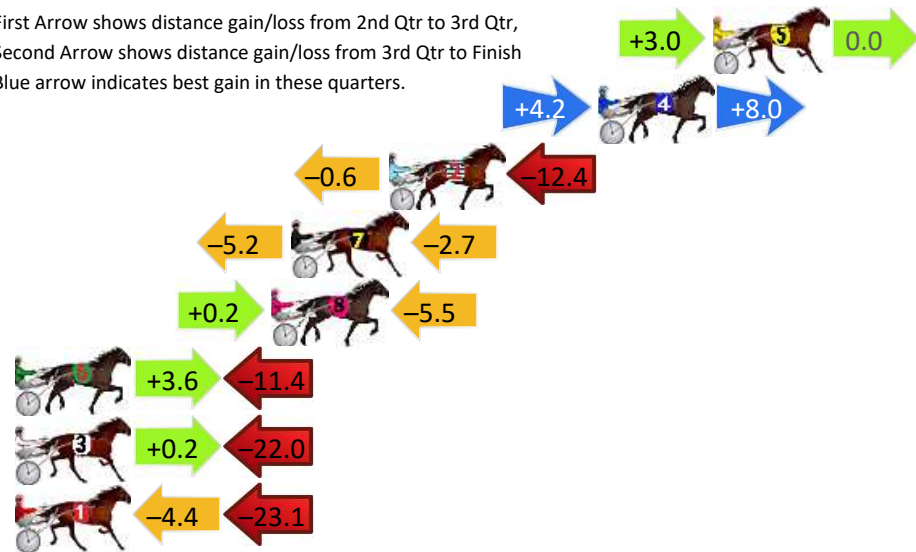

Finish Position and metres gained

First Arrow shows distance gain/loss from 2nd Qtr to 3rd Qtr, Second Arrow shows distance gain/loss from 3rd Qtr to Finish Blue arrow indicates best gain in these quarters.

www.facebook.com/PJHarnessRacing

Canberra Race 5 Distance 1770m

Sunday, 15 December 2024

Gross Time: 2:11.70 MileRate: 1:59.80 LeadTime: 11.40s First Qtr: 31.50s Second Qtr: 31.10s Third Qtr: 29.30s Fourth Qtr: 28.40s

DATA TABLE: 800 / 400 Posi's are position from leader and (how wide the horse was at that position)

No	Horse	Plc	Mar	800 Posi	400 Posi	Time	3rd Qtr	4th Qt
5	SIX AGAIN	1	0.0m	3.0m (1)	0.0m (1)	2:11.70	29.08s	28.40s
4	MY COURTELL	2	4.6m	16.8m (1)	12.6m (2)	2:12.04	28.99s	27.84s
2	KING COREY	3	13.0m	0.0m (0)	0.6m (0)	2:12.67	29.36s	29.28s
7	MAJOR HUSS	4	16.9m	9.0m (0)	14.2m (0)	2:12.96	29.68s	28.59s
8	NIFTY RONALD	5	17.7m	12.4m (1)	12.2m (1)	2:13.02	29.29s	28.79s
6	SNEAK A PEEK	6	28.8m	21.0m (1)	17.4m (2)	2:13.85	29.05s	29.20s
3	LOUIE THE PUNTER	7	29.6m	7.8m (1)	7.6m (1)	2:13.91	29.31s	29.95s
1	BOLZANO	8	32.5m	5.0m (0)	9.4m (0)	2:14.12	29.64s	30.03s