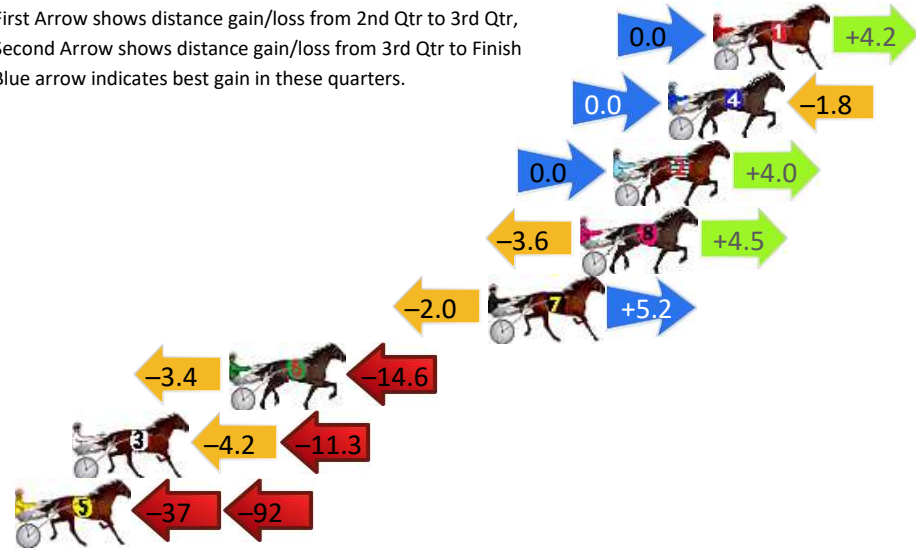

Canberra Race 1 Distance 1770m

Sunday, 15 December 2024

Gross Time: 2:10.90 MileRate: 1:59.00 LeadTime: 11.20s First Qtr: 30.30s Second Qtr: 30.30s Third Qtr: 29.70s Fourth Qtr: 29.40s

DATA TABLE: 800 / 400 Posi's are position from leader and (how wide the horse was at that position)

No	Horse	Plc	Mar	800 Posi	400 Posi	Time	3rd Qtr	4th Qt
1	IDEAL ANDY	1	0.0m	4.2m (0)	4.2m (0)	2:10.90	29.70s	29.09s
4	LIT THE WICK	2	1.8m	0.0m (0)	0.0m (0)	2:11.04	29.70s	29.53s
2	TAPANGA MISS	3	4.0m	8.0m (0)	8.0m (0)	2:11.21	29.70s	29.11s
8	ARMA THE GREAT	4	5.3m	6.2m (1)	9.8m (1)	2:11.31	29.96s	29.07s
7	CHOCOLATE DELIGHT	5	9.0m	12.2m (0)	14.2m (0)	2:11.59	29.84s	29.02s
6	SMARTSUNSHINE	6	19.4m	1.4m (1)	4.8m (1)	2:12.40	29.96s	30.47s
3	PYEKAKARIKI	7	25.7m	10.2m (1)	14.4m (1)	2:12.88	30.01s	30.23s
5	HIJACK	8	146.4m	18.2m (0)	55.0m (0)	2:22.19	32.44s	36.08s

Finish Position and metres gained

First Arrow shows distance gain/loss from 2nd Qtr to 3rd Qtr, Second Arrow shows distance gain/loss from 3rd Qtr to Finish Blue arrow indicates best gain in these quarters.