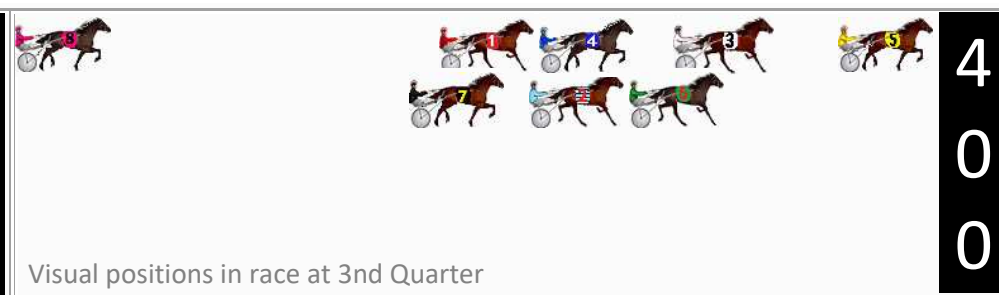

Canberra Race 6 Distance 1770m

Sunday, 15 December 2024

Gross Time: 2:08.40 MileRate: 1:56.80 LeadTime: 11.10s First Qtr: 30.10s Second Qtr: 30.60s Third Qtr: 28.90s Fourth Qtr: 27.70s

DATA TABLE: 800 / 400 Posi's are position from leader and (how wide the horse was at that position)

No	Horse	Plc	Mar	800 Posi	400 Posi	Time	3rd Qtr	4th Qt
5	MY LADY SARAH	1	0.0m	0.0m (0)	0.0m (0)	2:08.40	28.90s	27.70s
3	BONJORGE	2	26.7m	1.6m (1)	6.6m (0)	2:10.35	29.28s	29.08s
2	COOLANDCOLLECT	3	33.4m	6.4m (1)	12.4m (1)	2:10.83	29.35s	29.15s
7	PENCIL ME IN	4	35.4m	12.4m (0)	17.2m (1)	2:10.98	29.26s	28.95s
6	BETTING RANGER	5	35.9m	4.2m (2)	8.4m (1)	2:11.02	29.24s	29.59s
1	ALWAYS BE BRENDAN	6	51.6m	8.2m (0)	16.0m (0)	2:12.16	29.50s	30.15s
4	WHEN TO FOLDEM	7	63.5m	4.2m (0)	12.0m (0)	2:13.03	29.53s	31.25s
8	TROUBLE IN HEAVEN	8	870.5m	27.0m (1)	400.0m (0)	3:11.83	55.84s	60.10s

Finish Position and metres gained

First Arrow shows distance gain/loss from 2nd Qtr to 3rd Qtr, Second Arrow shows distance gain/loss from 3rd Qtr to Finish. Blue arrow indicates best gain in these quarters.