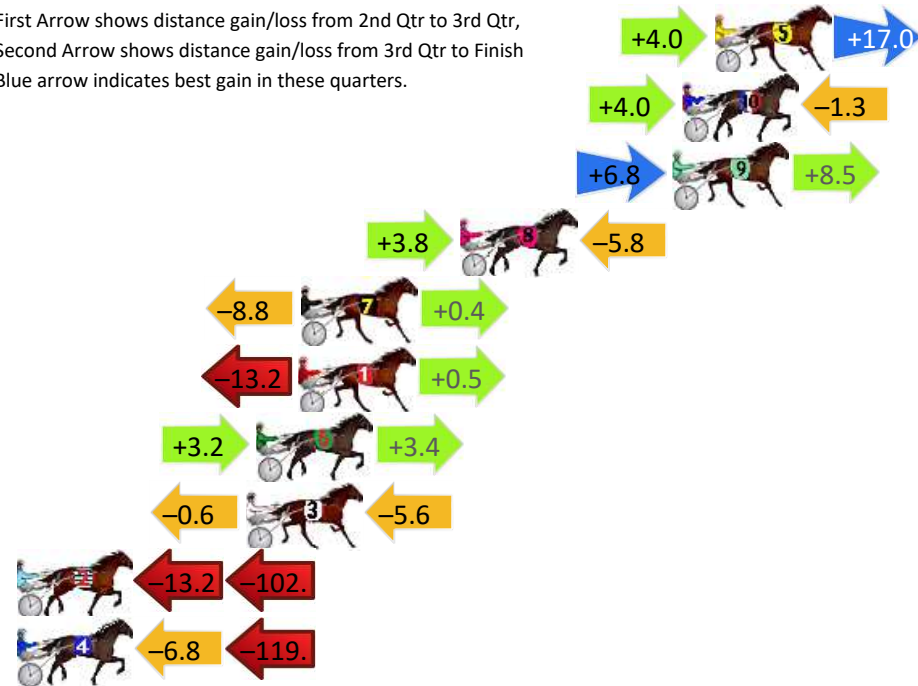

Finish Position and metres gained

First Arrow shows distance gain/loss from 2nd Qtr to 3rd Qtr, Second Arrow shows distance gain/loss from 3rd Qtr to Finish Blue arrow indicates best gain in these quarters.

Visual positions in race at 2nd Quarter

Visual positions in race at 3rd Quarter

Canberra Race 4 Distance 1770m

Sunday, 15 December 2024

Gross Time: 2:11.40 MileRate: 1:59.50 LeadTime: 11.10s First Qtr: 29.60s Second Qtr: 29.60s Third Qtr: 31.40s Fourth Qtr: 29.70s

DATA TABLE: 800 / 400 Posi's are position from leader and (how wide the horse was at that position)

No	Horse	Plc	Mar	800 Posi	400 Posi	Time	3rd Qtr	4th Qt
5	SPORTY BANYULA	1	0.0m	21.0m (1)	17.0m (3)	2:11.40	31.06s	28.44s
10	PADDY MACH	2	1.3m	4.0m (1)	0.0m (0)	2:11.50	31.10s	29.80s
9	JACKS UP	3	1.7m	17.0m (1)	10.2m (2)	2:11.53	30.87s	29.07s
8	AERODYNE GUY	4	10.2m	8.2m (1)	4.4m (0)	2:12.19	31.12s	30.13s
7	SATIN BANYULA	5	16.6m	8.2m (0)	17.0m (1)	2:12.69	32.07s	29.67s
1	EYEDIDNTLOSEIT	6	16.7m	4.0m (0)	17.2m (0)	2:12.70	32.40s	29.66s
6	JUST ROCKNROLL	7	18.4m	25.0m (1)	21.8m (3)	2:12.83	31.15s	29.45s
3	IDEAL TAO	8	18.8m	12.6m (1)	13.2m (1)	2:12.86	31.46s	30.11s
2	A ROCKNROLL STAR	9	115.3m	0.0m (0)	13.2m (0)	2:20.37	32.62s	37.24s
4	THE REAL ROCKETMAN	10	139.6m	13.2m (0)	20.0m (2)	2:22.27	32.17s	38.53s