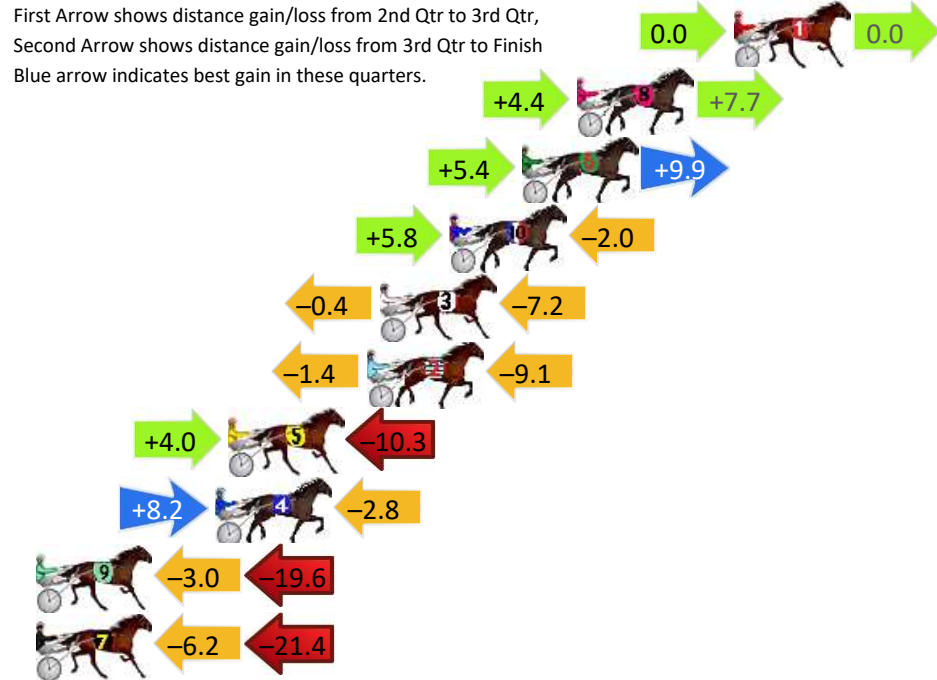

Newcastle Race 6 Distance 1609m

Monday, 16 December 2024

Gross Time: 1:56.10 MileRate: 1:56.10 LeadTime: 0.00s First Qtr: 28.60s Second Qtr: 29.30s Third Qtr: 28.70s Fourth Qtr: 29.50s

DATA TABLE: 800 / 400 Posi's are position from leader and (how wide the horse was at that position)

No	Horse	Plc	Mar	800 Posi	400 Posi	Time	3rd Qtr	4th Qt
1	CERTAINLYCALLITIN	1	0.0m	0.0m (0)	0.0m (0)	1:56.10	28.70s	29.50s
8	THRIPENNY	2	6.3m	18.4m (0)	14.0m (0)	1:56.59	28.39s	28.94s
6	MICKEY BE NIMBLE	3	8.5m	23.8m (0)	18.4m (0)	1:56.76	28.32s	28.77s
10	BEERSINMYPOCKET	4	11.4m	15.2m (1)	9.4m (2)	1:56.98	28.28s	29.65s
3	GROSESTAR	5	14.2m	6.6m (1)	7.0m (1)	1:57.20	28.72s	30.03s
2	THE WAY SHE IS	6	14.7m	4.2m (0)	5.6m (0)	1:57.24	28.79s	30.17s
5	HY FILANTE	7	20.3m	14.0m (0)	10.0m (0)	1:57.67	28.40s	30.26s
4	BE MY ROCK	8	20.8m	26.2m (1)	18.0m (2)	1:57.71	28.10s	29.71s
9	MARVELLA	9	31.4m	8.8m (0)	11.8m (1)	1:58.53	28.90s	30.94s
7	TAP OUT	10	39.2m	11.6m (1)	17.8m (1)	1:59.13	29.13s	31.07s

Finish Position and metres gained