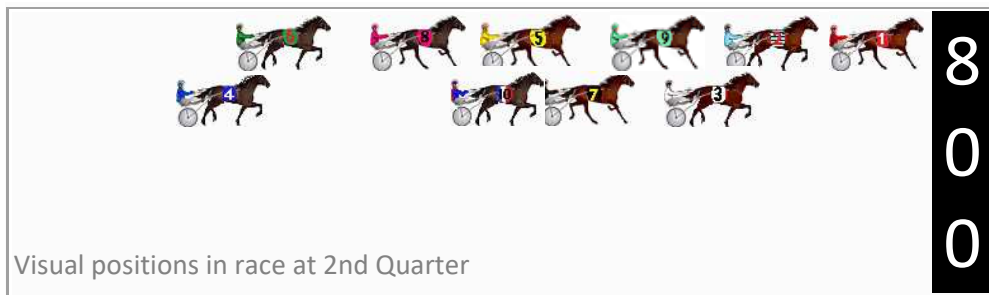

Newcastle Race 6 Distance 1609m

Monday, 16 December 2024

Gross Time: 1:56.10 MileRate: 1:56.10 LeadTime: 0.00s First Qtr: 28.60s Second Qtr: 29.30s Third Qtr: 28.70s Fourth Qtr: 29.50s

DATA TABLE: 800 / 400 Posi's are position from leader and (how wide the horse was at that position)

No	Horse	Plc	Mar	800 Posi	400 Posi	Time	3rd Qtr	4th Qt
1	CERTAINLYCALLITIN	1	0.0m	0.0m (0)	0.0m (0)	1:56.10	28.70s	29.50s
8	THRIPENNY	2	6.3m	18.4m (0)	14.0m (0)	1:56.59	28.39s	28.94s
6	MICKEY BE NIMBLE	3	8.5m	23.8m (0)	18.4m (0)	1:56.76	28.32s	28.77s
10	BEERSINMYPOCKET	4	11.4m	15.2m (1)	9.4m (2)	1:56.98	28.28s	29.65s
3	GROSESTAR	5	14.2m	6.6m (1)	7.0m (1)	1:57.20	28.72s	30.03s
2	THE WAY SHE IS	6	14.7m	4.2m (0)	5.6m (0)	1:57.24	28.79s	30.17s
5	HY FILANTE	7	20.3m	14.0m (0)	10.0m (0)	1:57.67	28.40s	30.26s
4	BE MY ROCK	8	20.8m	26.2m (1)	18.0m (2)	1:57.71	28.10s	29.71s
9	MARVELLA	9	31.4m	8.8m (0)	11.8m (1)	1:58.53	28.90s	30.94s
7	TAP OUT	10	39.2m	11.6m (1)	17.8m (1)	1:59.13	29.13s	31.07s

Finish Position and metres gained