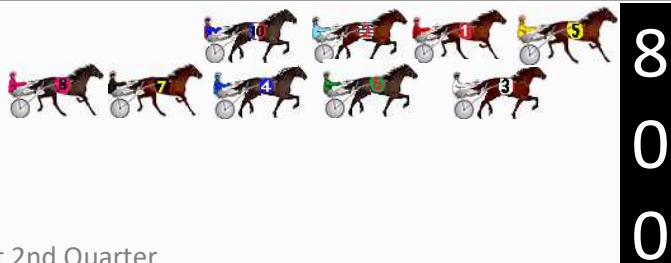

Finish Position and metres gained

First Arrow shows distance gain/loss from 2nd Qtr to 3rd Qtr, Second Arrow shows distance gain/loss from 3rd Qtr to Finish
Blue arrow indicates best gain in these quarters.

800

Visual positions in race at 2nd Quarter

400

Visual positions in race at 3rd Quarter

Newcastle Race 5 Distance 1609m

Monday, 16 December 2024

Gross Time: 1:55.90 MileRate: 1:55.90 LeadTime: 0.00s First Qtr: 28.00s Second Qtr: 29.20s Third Qtr: 28.90s Fourth Qtr: 29.90s

DATA TABLE: 800 / 400 Posi's are position from leader and (how wide the horse was at that position)

No	Horse	Plc	Mar	800 Posi	400 Posi	Time	3rd Qtr	4th Qt
1	CHEDDAR VALLEY	1	0.0m	4.2m (0)	5.2m (0)	1:55.90	28.98s	29.51s
7	JEFFCOATE	2	1.4m	16.4m (1)	22.6m (1)	1:56.01	29.38s	28.32s
2	ABRIDGED	3	8.4m	8.2m (0)	9.2m (0)	1:56.56	28.97s	29.84s
3	BRAVE BONDI	4	11.8m	2.6m (1)	2.0m (1)	1:56.82	28.84s	30.63s
5	GHOSTLY COURAGE	5	13.7m	0.0m (0)	0.0m (0)	1:56.97	28.88s	30.92s
10	HEEZ REASONABLE	6	18.4m	12.6m (0)	17.2m (0)	1:57.34	29.23s	29.99s
8	ILLUSTRATION	7	20.5m	20.4m (1)	27.0m (1)	1:57.51	29.39s	29.42s
6	SMOOTH ROLLING	8	28.5m	7.8m (1)	14.0m (1)	1:58.13	29.34s	30.98s
4	TOUGH TALKS	9	28.6m	12.2m (1)	18.4m (1)	1:58.14	29.34s	30.66s