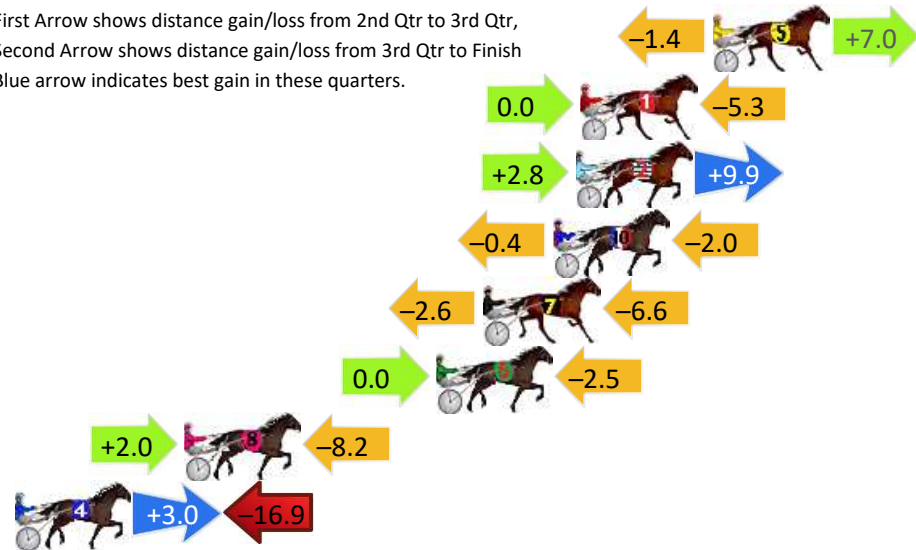

DATA TABLE: 800 / 400 Posi's are position from leader and (how wide the horse was at that position)

No	Horse	Plc	Mar	800 Posi	400 Posi	Time	3rd Qtr	4th Qt
1	CERTAINLYCALLITIN	1	0.0m	0.0m (0)	0.0m (0)	1:56.10	28.70s	29.50s
8	THRIPENNY	2	6.3m	18.4m (0)	14.0m (0)	1:56.59	28.39s	28.94s
6	MICKEY BE NIMBLE	3	8.5m	23.8m (0)	18.4m (0)	1:56.76	28.32s	28.77s
10	BEERSINMYPOCKET	4	11.4m	15.2m (1)	9.4m (2)	1:56.98	28.28s	29.65s
3	GROSESTAR	5	14.2m	6.6m (1)	7.0m (1)	1:57.20	28.72s	30.03s
2	THE WAY SHE IS	6	14.7m	4.2m (0)	5.6m (0)	1:57.24	28.79s	30.17s
5	HY FILANTE	7	20.3m	14.0m (0)	10.0m (0)	1:57.67	28.40s	30.26s
4	BE MY ROCK	8	20.8m	26.2m (1)	18.0m (2)	1:57.71	28.10s	29.71s
9	MARVELLA	9	31.4m	8.8m (0)	11.8m (1)	1:58.53	28.90s	30.94s
7	TAP OUT	10	39.2m	11.6m (1)	17.8m (1)	1:59.13	29.13s	31.07s

Finish Position and metres gained

Newcastle Race 7 Distance 1609m

Monday, 16 December 2024

Gross Time: 1:55.00 MileRate: 1:55.00 LeadTime: 0.00s First Qtr: 27.60s Second Qtr: 28.90s Third Qtr: 29.00s Fourth Qtr: 29.50s

DATA TABLE: 800 / 400 Posi's are position from leader and (how wide the horse was at that position)

No	Horse	Plc	Mar	800 Posi	400 Posi	Time	3rd Qtr	4th Qt
5	NIFTY STUDLEIGH	1	0.0m	5.6m (1)	7.0m (1)	1:55.00	29.11s	28.99s
1	IGNITE THE FIRE	2	5.3m	0.0m (0)	0.0m (0)	1:55.41	29.00s	29.89s
2	IM A LIBERTY GIRL	3	5.5m	18.2m (1)	15.4m (1)	1:55.43	28.80s	28.77s
10	LUCKY BEACH BOY	4	6.4m	4.0m (0)	4.4m (0)	1:55.49	29.03s	29.65s
7	LACHIES IDEAL	5	9.2m	0.0m (1)	2.6m (1)	1:55.71	29.18s	29.98s
6	OUTLOOK	6	11.1m	8.6m (0)	8.6m (0)	1:55.86	29.00s	29.68s
8	DOLLARSIGN	7	21.2m	15.0m (0)	13.0m (0)	1:56.64	28.85s	30.10s
4	JUSTAWARRIOR	8	28.1m	14.2m (1)	11.2m (1)	1:57.17	28.77s	30.74s

Finish Position and metres gained

First Arrow shows distance gain/loss from 2nd Qtr to 3rd Qtr,
Second Arrow shows distance gain/loss from 3rd Qtr to Finish
Blue arrow indicates best gain in these quarters.