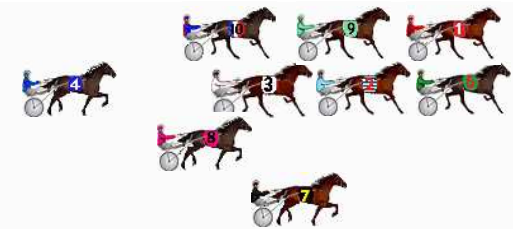

400

Visual positions in race at 3rd Quarter