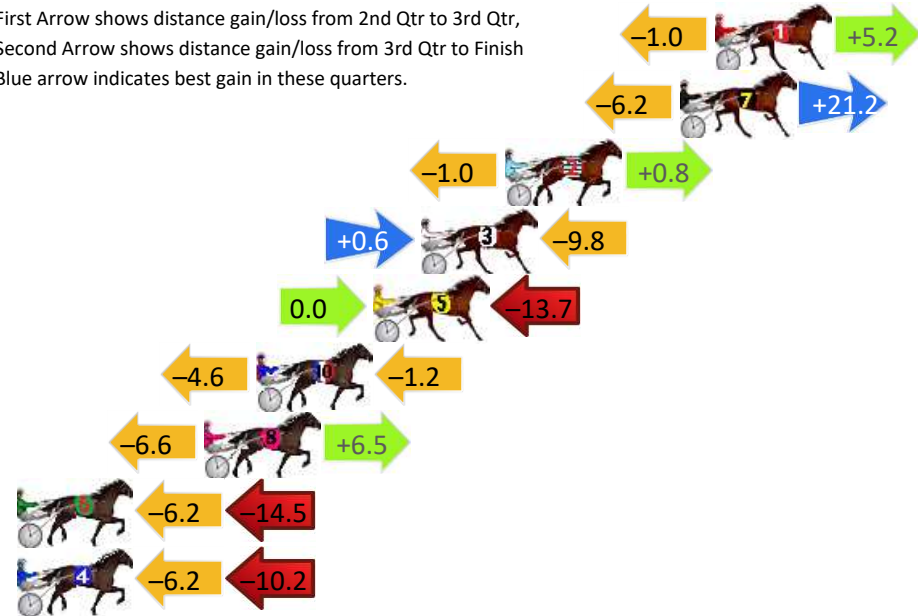

Finish Position and metres gained

First Arrow shows distance gain/loss from 2nd Qtr to 3rd Qtr, Second Arrow shows distance gain/loss from 3rd Qtr to Finish
Blue arrow indicates best gain in these quarters.

800

Visual positions in race at 2nd Quarter

400

Visual positions in race at 3rd Quarter

Newcastle Race 5 Distance 1609m

Monday, 16 December 2024

Gross Time: 1:55.90 MileRate: 1:55.90 LeadTime: 0.00s First Qtr: 28.00s Second Qtr: 29.20s Third Qtr: 28.90s Fourth Qtr: 29.90s

DATA TABLE: 800 / 400 Posi's are position from leader and (how wide the horse was at that position)

No	Horse	Plc	Mar	800 Posi	400 Posi	Time	3rd Qtr	4th Qt
1	CHEDDAR VALLEY	1	0.0m	4.2m (0)	5.2m (0)	1:55.90	28.98s	29.51s
7	JEFFCOATE	2	1.4m	16.4m (1)	22.6m (1)	1:56.01	29.38s	28.32s
2	ABRIDGED	3	8.4m	8.2m (0)	9.2m (0)	1:56.56	28.97s	29.84s
3	BRAVE BONDI	4	11.8m	2.6m (1)	2.0m (1)	1:56.82	28.84s	30.63s
5	GHOSTLY COURAGE	5	13.7m	0.0m (0)	0.0m (0)	1:56.97	28.88s	30.92s
10	HEEZ REASONABLE	6	18.4m	12.6m (0)	17.2m (0)	1:57.34	29.23s	29.99s
8	ILLUSTRATION	7	20.5m	20.4m (1)	27.0m (1)	1:57.51	29.39s	29.42s
6	SMOOTH ROLLING	8	28.5m	7.8m (1)	14.0m (1)	1:58.13	29.34s	30.98s
4	TOUGH TALKS	9	28.6m	12.2m (1)	18.4m (1)	1:58.14	29.34s	30.66s