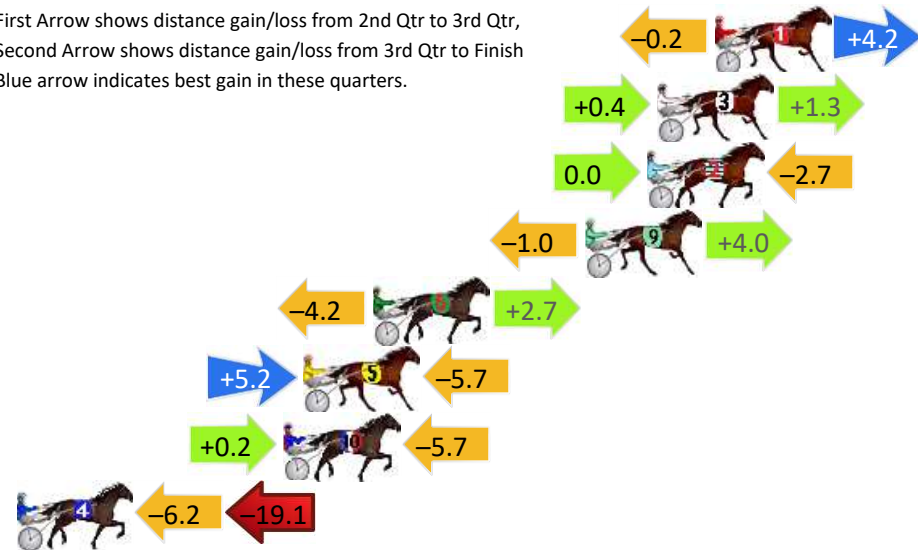

Newcastle Race 1 Distance 1609m

Monday, 16 December 2024

Gross Time: 1:58.50 MileRate: 1:58.50 LeadTime: 0.00s First Qtr: 29.10s Second Qtr: 31.30s Third Qtr: 29.40s Fourth Qtr: 28.70s

DATA TABLE: 800 / 400 Posi's are position from leader and (how wide the horse was at that position)

Finish Position and metres gained

First Arrow shows distance gain/loss from 2nd Qtr to 3rd Qtr, Second Arrow shows distance gain/loss from 3rd Qtr to Finish. Blue arrow indicates best gain in these quarters.