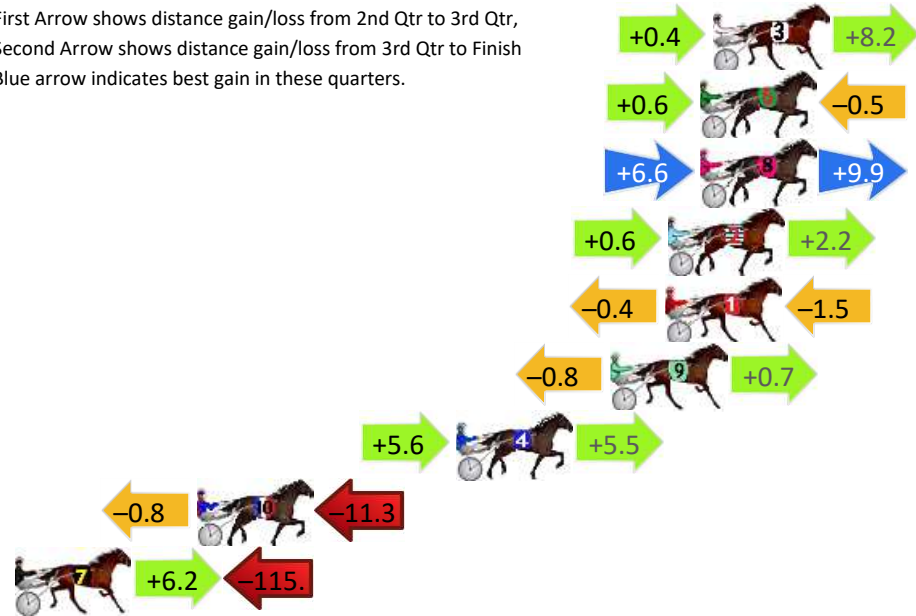

Finish Position and metres gained

First Arrow shows distance gain/loss from 2nd Qtr to 3rd Qtr, Second Arrow shows distance gain/loss from 3rd Qtr to Finish Blue arrow indicates best gain in these quarters.

800

Visual positions in race at 2nd Quarter

400

Visual positions in race at 3rd Quarter

Newcastle Race 4 Distance 1609m

Monday, 16 December 2024

Gross Time: 1:58.00 MileRate: 1:58.00 LeadTime: 0.00s First Qtr: 27.70s Second Qtr: 31.20s Third Qtr: 29.50s Fourth Qtr: 29.60s

DATA TABLE: 800 / 400 Posi's are position from leader and (how wide the horse was at that position)

No	Horse	Plc	Mar	800 Posi	400 Posi	Time	3rd Qtr	4th Qt
3	NIGHTWATCH STAR	1	0.0m	8.6m (1)	8.2m (1)	1:58.00	29.47s	29.00s
6	LONGWINDINGROAD	2	0.5m	0.6m (1)	0.0m (1)	1:58.04	29.46s	29.64s
8	SLINGSHOT	2	0.5m	17.0m (1)	10.4m (2)	1:58.04	29.02s	28.87s
2	HOT EMBERS	4	1.8m	4.6m (1)	4.0m (1)	1:58.14	29.46s	29.44s
1	NOTMUCHUPTOP	5	1.9m	0.0m (0)	0.4m (0)	1:58.15	29.53s	29.71s
9	YOGI	6	4.1m	4.0m (0)	4.8m (0)	1:58.32	29.56s	29.55s
4	ROBYN TAYLOR	7	10.3m	21.4m (1)	15.8m (1)	1:58.80	29.09s	29.20s
10	PLAYBOY SHADOW	8	20.7m	8.6m (0)	9.4m (0)	1:59.61	29.56s	30.43s
7	LINCOLN HART	9	122.3m	12.8m (1)	6.6m (3)	2:07.49	29.03s	38.11s