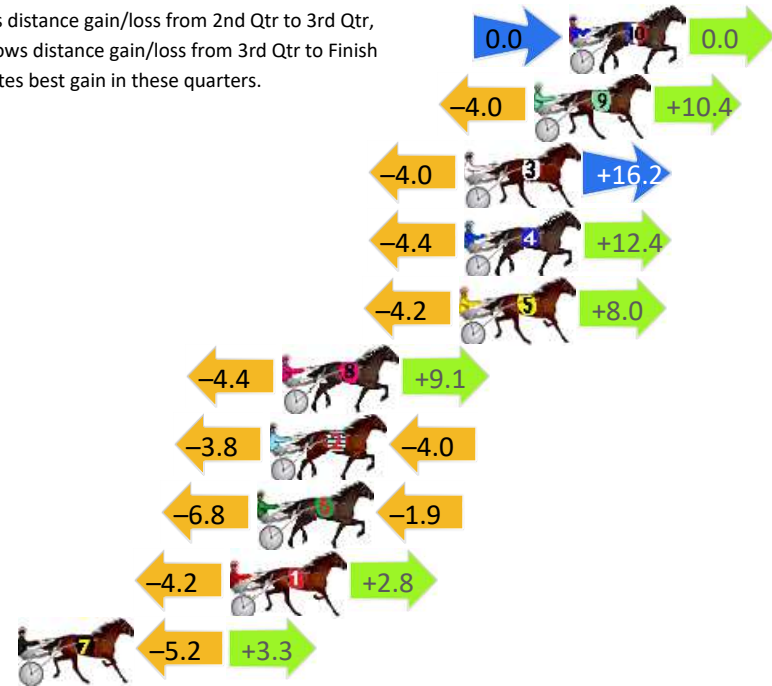

Finish Position and metres gained

First Arrow shows distance gain/loss from 2nd Qtr to 3rd Qtr, Second Arrow shows distance gain/loss from 3rd Qtr to Finish. Blue arrow indicates best gain in these quarters.

800

Visual positions in race at 2nd Quarter

400

Visual positions in race at 3rd Quarter

Newcastle Race 2 Distance 1609m

Monday, 16 December 2024

Gross Time: 1:57.90 MileRate: 1:57.90 LeadTime: 0.00s First Qtr: 28.60s Second Qtr: 30.60s Third Qtr: 29.00s Fourth Qtr: 29.70s

DATA TABLE: 800 / 400 Posi's are position from leader and (how wide the horse was at that position)

No	Horse	Plc	Mar	800 Posi	400 Posi	Time	3rd Qtr	4th Qt
10	AKUMA	1	0.0m	0.0m (0)	0.0m (0)	1:57.90	29.00s	29.70s
9	DOUBLE LINES	2	1.4m	7.8m (1)	11.8m (2)	1:58.01	29.30s	28.93s
3	EIFFEL FROM HEAVEN	3	4.2m	16.4m (0)	20.4m (0)	1:58.23	29.31s	28.50s
4	NOWORRIES	4	4.2m	12.2m (1)	16.6m (2)	1:58.23	29.33s	28.78s
5	DREAM TO DANCE	5	4.4m	8.2m (0)	12.4m (0)	1:58.24	29.31s	29.11s
8	CAROLSDIAMOND	6	11.5m	16.2m (1)	20.6m (1)	1:58.80	29.33s	29.03s
2	BIG TIME HUSTLER	7	12.0m	4.2m (0)	8.0m (0)	1:58.83	29.27s	30.00s
6	OUR LUCILLE	8	12.5m	3.8m (1)	10.6m (1)	1:58.87	29.49s	29.84s
1	TRUE STEPPER	9	13.6m	12.2m (0)	16.4m (0)	1:58.96	29.31s	29.49s
7	FUNNILY ENOUGH	10	22.1m	20.2m (0)	25.4m (0)	1:59.62	29.38s	29.46s

Finish Position and metres gained

First Arrow shows distance gain/loss from 2nd Qtr to 3rd Qtr, Second Arrow shows distance gain/loss from 3rd Qtr to Finish Blue arrow indicates best gain in these quarters.