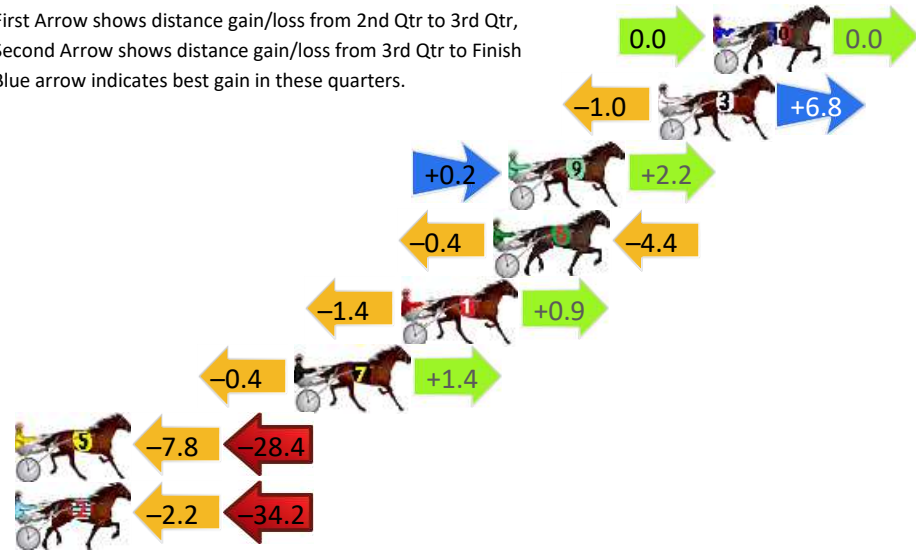

Newcastle Race 8 Distance 1609m

Monday, 16 December 2024

Gross Time: 1:53.30 MileRate: 1:53.30 LeadTime: 0.00s First Qtr: 27.60s Second Qtr: 27.90s Third Qtr: 28.70s Fourth Qtr: 29.20s

DATA TABLE: 800 / 400 Posi's are position from leader and (how wide the horse was at that position)

No	Horse	Plc	Mar	800 Posi	400 Posi	Time	3rd Qtr	4th Qt
10	ASHARK	1	0.0m	0.0m (0)	0.0m (0)	1:53.30	28.70s	29.20s
3	HE SAID SHE SAID	2	2.2m	8.0m (0)	9.0m (0)	1:53.47	28.78s	28.71s
9	BETTERTHANFEDERER	3	8.2m	10.6m (2)	10.4m (1)	1:53.93	28.69s	29.04s
6	PAYTONS ROCK	4	8.8m	4.0m (0)	4.4m (0)	1:53.97	28.73s	29.52s
1	STICK MAN	5	12.5m	12.0m (0)	13.4m (0)	1:54.26	28.80s	29.13s
7	KILLARA SHOGUN	6	16.8m	17.8m (1)	18.2m (2)	1:54.59	28.73s	29.10s
5	IM BILLS LAST	7	44.0m	7.8m (1)	15.6m (1)	1:56.67	29.24s	31.26s
2	CHAPPY STREETNORTH	8	48.2m	11.8m (1)	14.0m (2)	1:56.99	28.84s	31.68s

Finish Position and metres gained

First Arrow shows distance gain/loss from 2nd Qtr to 3rd Qtr, Second Arrow shows distance gain/loss from 3rd Qtr to Finish Blue arrow indicates best gain in these quarters.

800

Visual positions in race at 2nd Quarter