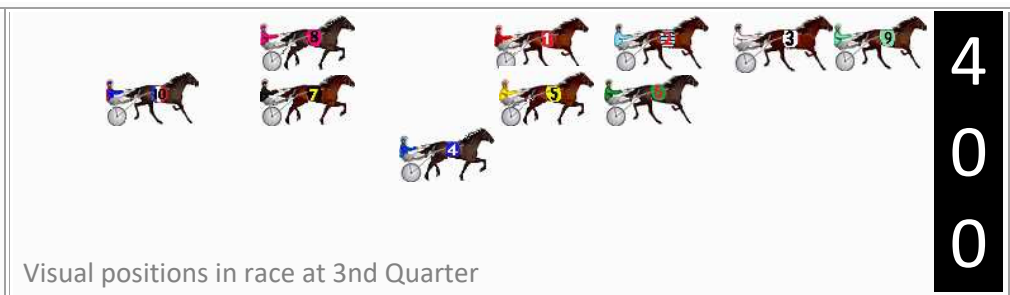

Menangle Race 4 Distance 1609m

Tuesday, 17 December 2024

Gross Time: 1:52.00 MileRate: 1:52.00 LeadTime: 0.00s First Qtr: 27.40s Second Qtr: 28.30s Third Qtr: 27.80s Fourth Qtr: 28.50s

DATA TABLE: 800 / 400 Posi's are position from leader and (how wide the horse was at that position)

No	Horse	Plc	Mar	800 Posi	400 Posi	Time	3rd Qtr	4th Qt
3	BALTUSROL	1	0.0m	4.8m (0)	4.0m (0)	1:52.00	27.75s	28.22s
9	GIMME A REASON	2	2.2m	0.0m (0)	0.0m (0)	1:52.16	27.80s	28.66s
1	MICHAEL CAINE	3	9.5m	13.2m (0)	13.6m (0)	1:52.71	27.83s	28.21s
2	THERES WALLY	4	14.0m	8.8m (0)	8.8m (0)	1:53.05	27.80s	28.87s
8	SHARK DANCER	5	17.7m	23.4m (1)	23.0m (0)	1:53.32	27.78s	28.12s
5	WATCH ME REACT	6	17.8m	13.4m (1)	13.4m (1)	1:53.33	27.80s	28.81s
4	DASHING CHEDDAR	7	19.7m	17.2m (0)	17.4m (2)	1:53.47	27.81s	28.66s
10	AGIFTFROMTHEANG ELS	8	21.8m	28.2m (1)	29.2m (1)	1:53.63	27.88s	27.98s
6	JUST HOME GROWN	9	26.2m	9.0m (1)	9.2m (1)	1:53.96	27.80s	29.70s
7	BRACKEN WARRIOR	10	29.6m	19.2m (1)	23.0m (1)	1:54.22	28.06s	28.97s