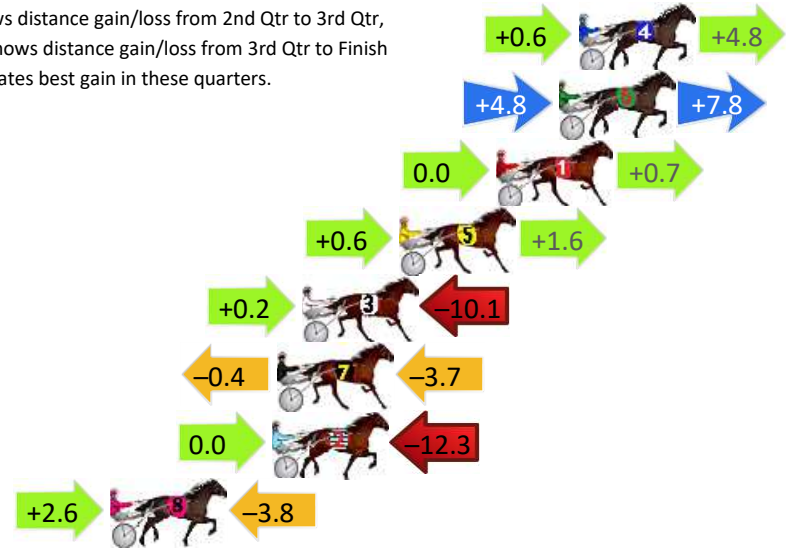

Finish Position and metres gained

First Arrow shows distance gain/loss from 2nd Qtr to 3rd Qtr, Second Arrow shows distance gain/loss from 3rd Qtr to Finish
Blue arrow indicates best gain in these quarters.

Menangle Race 5 Distance 1609m

Tuesday, 17 December 2024

Gross Time: 1:52.70 MileRate: 1:52.70 LeadTime: 0.00s First Qtr: 26.30s Second Qtr: 30.00s Third Qtr: 29.40s Fourth Qtr: 27.00s

DATA TABLE: 800 / 400 Posi's are position from leader and (how wide the horse was at that position)

No	Horse	Plc	Mar	800 Posi	400 Posi	Time	3rd Qtr	4th Qt
4	DOM TORETTO	1	0.0m	5.4m (1)	4.8m (1)	1:52.70	29.34s	26.68s
6	MAJOR HOT	2	0.8m	13.4m (1)	8.6m (2)	1:52.76	29.04s	26.48s
1	CASH AND BLING	3	3.3m	4.0m (0)	4.0m (0)	1:52.93	29.40s	26.95s
5	BLACK ONYX	4	7.2m	9.4m (1)	8.8m (1)	1:53.21	29.35s	26.89s
3	INVITATION ONLY	5	11.1m	1.2m (1)	1.0m (1)	1:53.49	29.42s	27.68s
7	GLIDING AWAY	6	12.1m	8.0m (0)	8.4m (0)	1:53.56	29.44s	27.25s
2	THE TAX COLLECTOR	7	12.3m	0.0m (0)	0.0m (0)	1:53.57	29.44s	27.83s
8	MAEBEE	8	18.8m	17.6m (1)	15.0m (1)	1:54.04	29.23s	27.26s