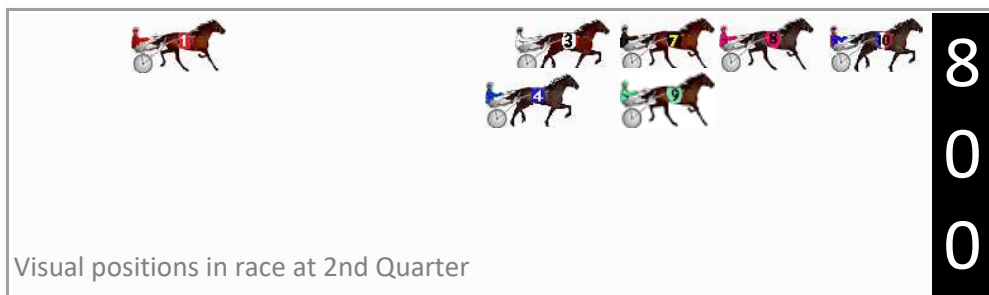

Finish Position and metres gained

First Arrow shows distance gain/loss from 2nd Qtr to 3rd Qtr,
Second Arrow shows distance gain/loss from 3rd Qtr to Finish
Blue arrow indicates best gain in these quarters.

8
0
0

Visual positions in race at 2nd Quarter

4
0
0

Visual positions in race at 3rd Quarter

Menangle Race 2 Distance 2300m

Tuesday, 17 December 2024

Gross Time: 2:50.90 MileRate: 1:59.60 LeadTime: 51.20s First Qtr: 32.10s Second Qtr: 30.40s Third Qtr: 28.60s Fourth Qtr: 28.60s

DATA TABLE: 800 / 400 Posi's are position from leader and (how wide the horse was at that position)

No	Horse	Plc	Mar	800 Posi	400 Posi	Time	3rd Qtr	4th Qt
3	SHOULD BEBARCA	1	0.0m	12.6m (0)	9.8m (2)	2:50.90	28.40s	27.90s
4	FOOTTAPPER	2	0.4m	13.8m (1)	5.8m (2)	2:50.93	28.03s	28.22s
8	ITZFERGIETIME	3	3.6m	4.4m (0)	4.2m (0)	2:51.17	28.59s	28.56s
7	MY LIGHTNING MCQUEEN	4	9.3m	8.4m (0)	8.2m (0)	2:51.60	28.59s	28.68s
9	AFFAIRE DE COVER	5	9.9m	8.4m (1)	1.8m (1)	2:51.64	28.13s	29.18s
10	HOT TO TROT	6	11.6m	0.0m (0)	0.0m (0)	2:51.77	28.60s	29.42s
1	KEAYANG SADIE	7	41.5m	28.0m (0)	32.0m (0)	2:54.02	28.88s	29.28s