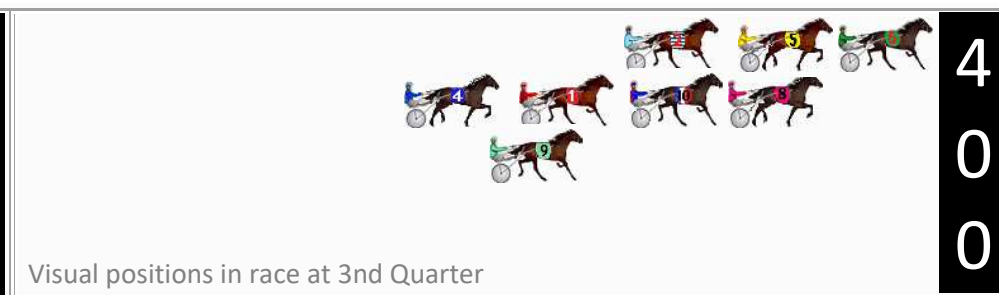

Visual positions in race at 3rd Quarter