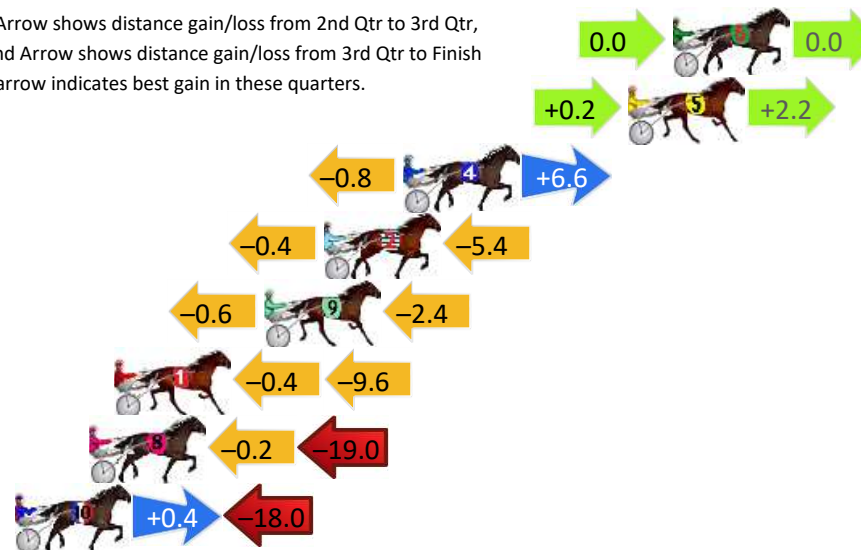

Menangle Race 7 Distance 1609m

Tuesday, 17 December 2024

Gross Time: 1:52.10 MileRate: 1:52.10 LeadTime: 0.00s First Qtr: 26.60s Second Qtr: 30.10s Third Qtr: 28.20s Fourth Qtr: 27.20s

DATA TABLE: 800 / 400 Posi's are position from leader and (how wide the horse was at that position)

No	Horse	Plc	Mar	800 Posi	400 Posi	Time	3rd Qtr	4th Qt
6	COMPETE	1	0.0m	0.0m (0)	0.0m (0)	1:52.10	28.20s	27.20s
5	SHEFFIELD SPARKY	2	1.8m	4.2m (0)	4.0m (0)	1:52.23	28.18s	27.05s
4	CAPTAIN BLOOD	3	10.8m	16.6m (0)	17.4m (1)	1:52.87	28.25s	26.75s
2	KING OF TRUMPS	4	14.0m	8.2m (0)	8.6m (0)	1:53.10	28.23s	27.57s
9	KUZMA	5	16.4m	13.4m (1)	14.0m (2)	1:53.27	28.24s	27.36s
1	THE BIG END OFTOWN	6	22.4m	12.4m (0)	12.8m (1)	1:53.70	28.24s	27.85s
8	SURF ACE	7	23.4m	4.2m (1)	4.4m (1)	1:53.78	28.24s	28.48s
10	ROCKNALLOVERTHE WORLD	8	26.4m	8.8m (1)	8.4m (1)	1:53.99	28.19s	28.42s

Finish Position and metres gained

First Arrow shows distance gain/loss from 2nd Qtr to 3rd Qtr, Second Arrow shows distance gain/loss from 3rd Qtr to Finish
Blue arrow indicates best gain in these quarters.

Visual positions in race at 2nd Quarter