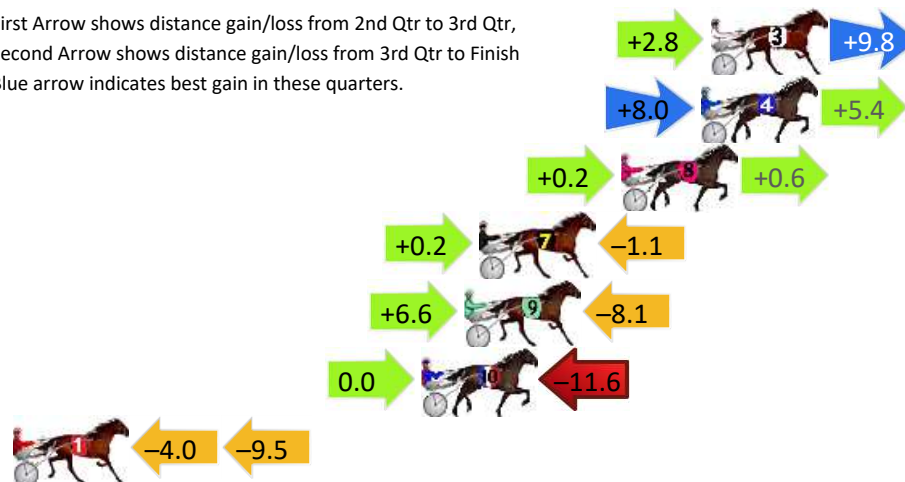

Finish Position and metres gained

First Arrow shows distance gain/loss from 2nd Qtr to 3rd Qtr,
Second Arrow shows distance gain/loss from 3rd Qtr to Finish
Blue arrow indicates best gain in these quarters.

8
0
0

Visual positions in race at 2nd Quarter

4
0
0

Visual positions in race at 3rd Quarter

Menangle Race 2 Distance 2300m

Tuesday, 17 December 2024

Gross Time: 2:50.90 MileRate: 1:59.60 LeadTime: 51.20s First Qtr: 32.10s Second Qtr: 30.40s Third Qtr: 28.60s Fourth Qtr: 28.60s

DATA TABLE: 800 / 400 Posi's are position from leader and (how wide the horse was at that position)

No	Horse	Plc	Mar	800 Posi	400 Posi	Time	3rd Qtr	4th Qt
3	SHOULD BEBARCA	1	0.0m	12.6m (0)	9.8m (2)	2:50.90	28.40s	27.90s
4	FOOTTAPPER	2	0.4m	13.8m (1)	5.8m (2)	2:50.93	28.03s	28.22s
8	ITZFERGIETIME	3	3.6m	4.4m (0)	4.2m (0)	2:51.17	28.59s	28.56s
7	MY LIGHTNING MCQUEEN	4	9.3m	8.4m (0)	8.2m (0)	2:51.60	28.59s	28.68s
9	AFFAIRE DE COVER	5	9.9m	8.4m (1)	1.8m (1)	2:51.64	28.13s	29.18s
10	HOT TO TROT	6	11.6m	0.0m (0)	0.0m (0)	2:51.77	28.60s	29.42s
1	KEAYANG SADIE	7	41.5m	28.0m (0)	32.0m (0)	2:54.02	28.88s	29.28s