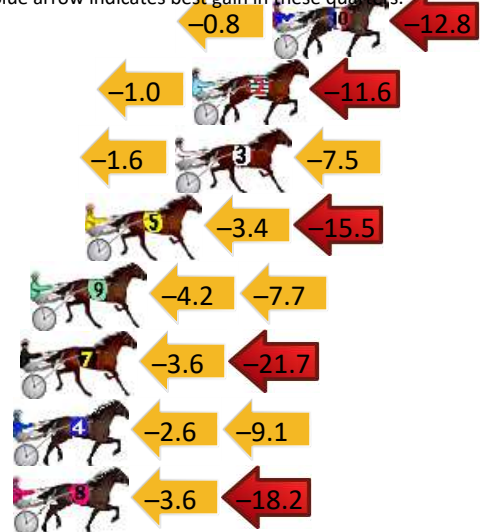

Finish Position and metres gained

First Arrow shows distance gain/loss from 2nd Qtr to 3rd Qtr, Second Arrow shows distance gain/loss from 3rd Qtr to Finish Blue arrow indicates best gain in these quarters.

Menangle Race 3 Distance 1609m

Tuesday, 17 December 2024

Gross Time: 1:52.20 MileRate: 1:52.20 LeadTime: 0.00s First Qtr: 28.40s Second Qtr: 30.00s Third Qtr: 27.90s Fourth Qtr: 25.90s

DATA TABLE: 800 / 400 Posi's are position from leader and (how wide the horse was at that position)

NoHorse	Plc	Mar	800 Posi	400 Posi	Time	3rd Qtr	4th Qt
1 SWEET MAMA	1	0.0m	0.0m (0)	0.0m (0)	1:52.20	27.90s	25.90s
10 JOGALONG BLUE	2	17.6m	4.0m (0)	4.8m (0)	1:53.40	27.99s	26.72s
2 FIFTYSHADES CRESCO	3	20.8m	8.2m (0)	9.2m (0)	1:53.62	28.00s	26.65s
3 HALLOWEEN	4	21.5m	12.4m (0)	14.0m (1)	1:53.67	28.03s	26.38s
5 REIGN MAKER	5	25.1m	6.2m (1)	9.6m (2)	1:53.92	28.17s	26.90s
9 TESTO BROMAC	6	27.3m	15.4m (1)	19.6m (1)	1:54.07	28.20s	26.40s
7 ALL STAR MAGICIAN	7	27.7m	2.4m (1)	6.0m (1)	1:54.09	28.19s	27.30s
4 LOYOLA GOLF	8	28.3m	16.6m (0)	19.2m (0)	1:54.14	28.10s	26.49s
8 CLEMENTSORRELL	9	32.4m	10.6m (1)	14.2m (2)	1:54.42	28.19s	27.07s