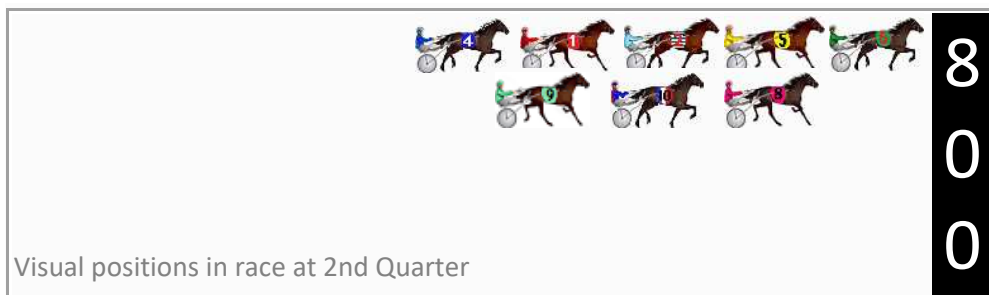

Visual positions in race at 3rd Quarter

Menangle Race 7 Distance 1609m

Tuesday, 17 December 2024

Gross Time: 1:52.10 MileRate: 1:52.10 LeadTime: 0.00s First Qtr: 26.60s Second Qtr: 30.10s Third Qtr: 28.20s Fourth Qtr: 27.20s

DATA TABLE: 800 / 400 Posi's are position from leader and (how wide the horse was at that position)

No	Horse	Plc	Mar	800 Posi	400 Posi	Time	3rd Qtr	4th Qt
6	COMPETE	1	0.0m	0.0m (0)	0.0m (0)	1:52.10	28.20s	27.20s
5	SHEFFIELD SPARKY	2	1.8m	4.2m (0)	4.0m (0)	1:52.23	28.18s	27.05s
4	CAPTAIN BLOOD	3	10.8m	16.6m (0)	17.4m (1)	1:52.87	28.25s	26.75s
2	KING OF TRUMPS	4	14.0m	8.2m (0)	8.6m (0)	1:53.10	28.23s	27.57s
9	KUZMA	5	16.4m	13.4m (1)	14.0m (2)	1:53.27	28.24s	27.36s
1	THE BIG END OFTOWN	6	22.4m	12.4m (0)	12.8m (1)	1:53.70	28.24s	27.85s
8	SURF ACE	7	23.4m	4.2m (1)	4.4m (1)	1:53.78	28.24s	28.48s
10	ROCKNALLOVERTHE WORLD	8	26.4m	8.8m (1)	8.4m (1)	1:53.99	28.19s	28.42s

Finish Position and metres gained

First Arrow shows distance gain/loss from 2nd Qtr to 3rd Qtr, Second Arrow shows distance gain/loss from 3rd Qtr to Finish
Blue arrow indicates best gain in these quarters.

Visual positions in race at 2nd Quarter