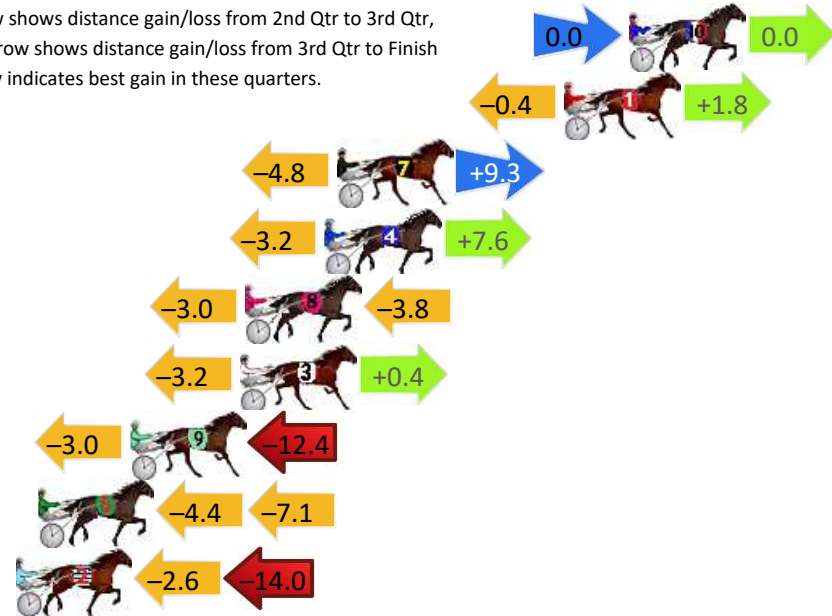

Finish Position and metres gained

First Arrow shows distance gain/loss from 2nd Qtr to 3rd Qtr, Second Arrow shows distance gain/loss from 3rd Qtr to Finish
Blue arrow indicates best gain in these quarters.

8
0
0

Visual positions in race at 2nd Quarter

4
0
0

Visual positions in race at 3rd Quarter

Menangle Race 6 Distance 1609m

Tuesday, 17 December 2024

Gross Time: 1:52.10 MileRate: 1:52.10 LeadTime: 0.00s First Qtr: 27.00s Second Qtr: 29.50s Third Qtr: 28.10s Fourth Qtr: 27.50s

DATA TABLE: 800 / 400 Posi's are position from leader and (how wide the horse was at that position)

No	Horse	Plc	Mar	800 Posi	400 Posi	Time	3rd Qtr	4th Qt
10	OUR CHIQUITITA	1	0.0m	0.0m (0)	0.0m (0)	1:52.10	28.10s	27.50s
1	ELOUISA DALE	2	2.6m	4.0m (0)	4.4m (0)	1:52.29	28.13s	27.38s
7	KATES VIRTUE	3	11.7m	16.2m (0)	21.0m (1)	1:52.95	28.42s	26.86s
4	MAJOR ICON	4	12.2m	16.6m (1)	19.8m (3)	1:52.98	28.32s	26.98s
8	CABANA	5	15.4m	8.6m (1)	11.6m (2)	1:53.21	28.31s	27.76s
3	KISSMELVIS	6	15.6m	12.8m (1)	16.0m (2)	1:53.23	28.32s	27.47s
9	MONTEFIORE	7	20.0m	4.6m (1)	7.6m (1)	1:53.55	28.32s	28.35s
6	TIMELY SOVEREIGN	8	23.7m	12.2m (0)	16.6m (0)	1:53.82	28.41s	27.99s
2	PARALLEL	9	24.6m	8.0m (0)	10.6m (0)	1:53.88	28.29s	28.46s