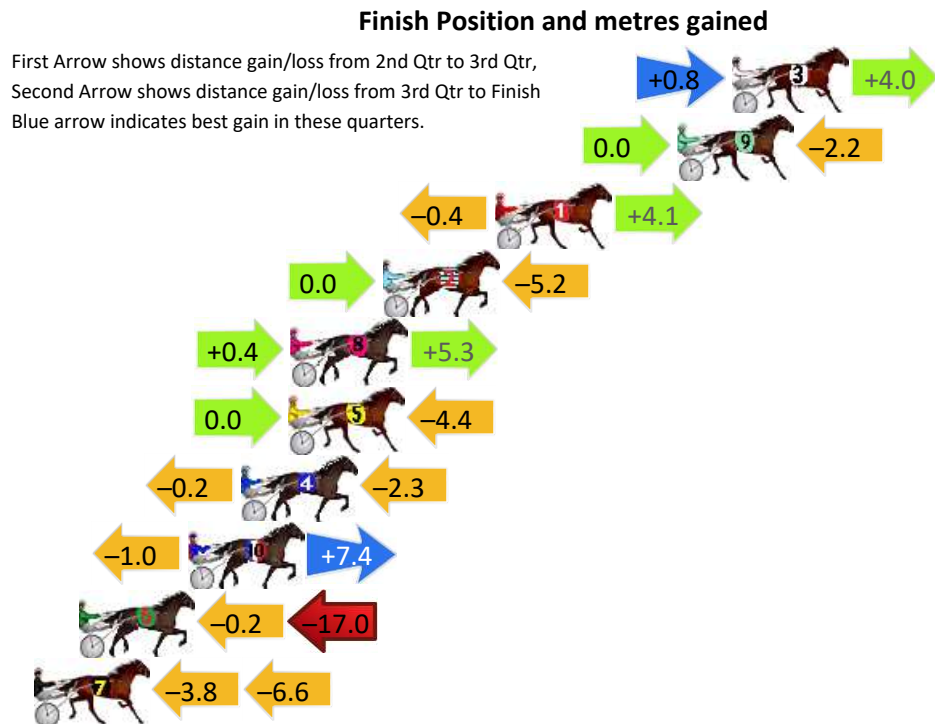

Menangle Race 4 Distance 1609m

Tuesday, 17 December 2024

Gross Time: 1:52.00 MileRate: 1:52.00 LeadTime: 0.00s First Qtr: 27.40s Second Qtr: 28.30s Third Qtr: 27.80s Fourth Qtr: 28.50s

DATA TABLE: 800 / 400 Posi's are position from leader and (how wide the horse was at that position)

No	Horse	Plc	Mar	800 Posi	400 Posi	Time	3rd Qtr	4th Qt
3	BALTUSROL	1	0.0m	4.8m (0)	4.0m (0)	1:52.00	27.75s	28.22s
9	GIMME A REASON	2	2.2m	0.0m (0)	0.0m (0)	1:52.16	27.80s	28.66s
1	MICHAEL CAINE	3	9.5m	13.2m (0)	13.6m (0)	1:52.71	27.83s	28.21s
2	THERES WALLY	4	14.0m	8.8m (0)	8.8m (0)	1:53.05	27.80s	28.87s
8	SHARK DANCER	5	17.7m	23.4m (1)	23.0m (0)	1:53.32	27.78s	28.12s
5	WATCH ME REACT	6	17.8m	13.4m (1)	13.4m (1)	1:53.33	27.80s	28.81s
4	DASHING CHEDDAR	7	19.7m	17.2m (0)	17.4m (2)	1:53.47	27.81s	28.66s
10	AGIFTFROMTHEANG ELS	8	21.8m	28.2m (1)	29.2m (1)	1:53.63	27.88s	27.98s
6	JUST HOME GROWN	9	26.2m	9.0m (1)	9.2m (1)	1:53.96	27.80s	29.70s
7	BRACKEN WARRIOR	10	29.6m	19.2m (1)	23.0m (1)	1:54.22	28.06s	28.97s