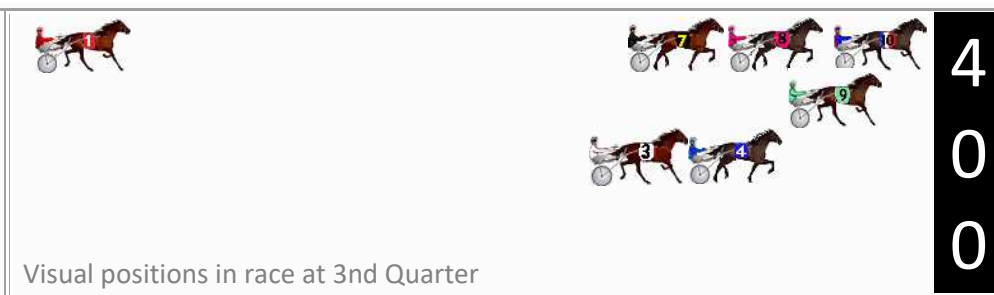

Finish Position and metres gained

First Arrow shows distance gain/loss from 2nd Qtr to 3rd Qtr,
Second Arrow shows distance gain/loss from 3rd Qtr to Finish
Blue arrow indicates best gain in these quarters.

8
0
0

Visual positions in race at 2nd Quarter

4
0
0

Visual positions in race at 3rd Quarter

Menangle Race 2 Distance 2300m

Tuesday, 17 December 2024

Gross Time: 2:50.90 MileRate: 1:59.60 LeadTime: 51.20s First Qtr: 32.10s Second Qtr: 30.40s Third Qtr: 28.60s Fourth Qtr: 28.60s

DATA TABLE: 800 / 400 Posi's are position from leader and (how wide the horse was at that position)

No	Horse	Plc	Mar	800 Posi	400 Posi	Time	3rd Qtr	4th Qt
3	SHOULD BEBARCA	1	0.0m	12.6m (0)	9.8m (2)	2:50.90	28.40s	27.90s
4	FOOTTAPPER	2	0.4m	13.8m (1)	5.8m (2)	2:50.93	28.03s	28.22s
8	ITZFERGIETIME	3	3.6m	4.4m (0)	4.2m (0)	2:51.17	28.59s	28.56s
7	MY LIGHTNING MCQUEEN	4	9.3m	8.4m (0)	8.2m (0)	2:51.60	28.59s	28.68s
9	AFFAIRE DE COVER	5	9.9m	8.4m (1)	1.8m (1)	2:51.64	28.13s	29.18s
10	HOT TO TROT	6	11.6m	0.0m (0)	0.0m (0)	2:51.77	28.60s	29.42s
1	KEAYANG SADIE	7	41.5m	28.0m (0)	32.0m (0)	2:54.02	28.88s	29.28s