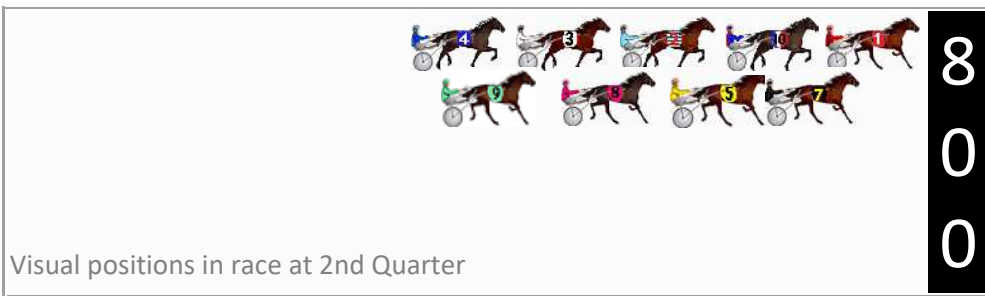

Finish Position and metres gained

First Arrow shows distance gain/loss from 2nd Qtr to 3rd Qtr, Second Arrow shows distance gain/loss from 3rd Qtr to Finish Blue arrow indicates best gain in these quarters.