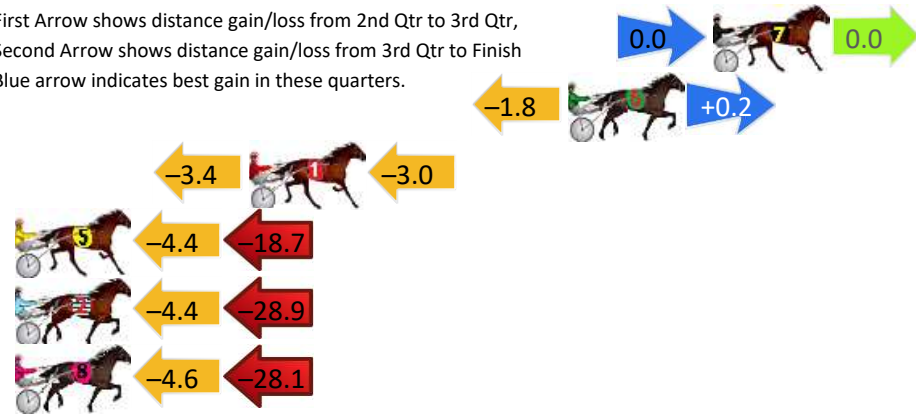

Menangle Race 1 Distance 2300m

Tuesday, 17 December 2024

Gross Time: 2:51.30 MileRate: 1:59.90 LeadTime: 51.30s First Qtr: 30.90s Second Qtr: 30.90s Third Qtr: 29.60s Fourth Qtr: 28.60s

DATA TABLE: 800 / 400 Posi's are position from leader and (how wide the horse was at that position)

NoHorse	Plc	Mar	800 Posi	400 Posi	Time	3rd Qtr	4th Qt
7 LAIR OF THE EAGLE	1	0.0m	0.0m (0)	0.0m (0)	2:51.30	29.60s	28.60s
6 MAJESTIC BREEZE	2	5.8m	4.2m (0)	6.0m (0)	2:51.74	29.73s	28.59s
1 DAIMYO	3	18.6m	12.2m (0)	15.6m (1)	2:52.70	29.85s	28.81s
5 DOWN UNDER EARL	4	31.1m	8.0m (0)	12.4m (0)	2:53.64	29.94s	29.93s
2 ELLOWEN	5	49.7m	16.4m (0)	20.8m (0)	2:55.03	29.95s	30.65s
8 MAJESTIC BART	6	53.9m	21.2m (0)	25.8m (0)	2:55.35	29.97s	30.60s

Finish Position and metres gained

First Arrow shows distance gain/loss from 2nd Qtr to 3rd Qtr,
Second Arrow shows distance gain/loss from 3rd Qtr to Finish
Blue arrow indicates best gain in these quarters.