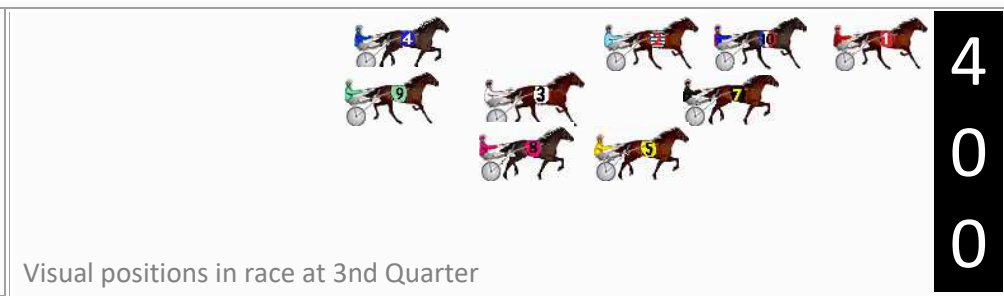

Finish Position and metres gained

First Arrow shows distance gain/loss from 2nd Qtr to 3rd Qtr, Second Arrow shows distance gain/loss from 3rd Qtr to Finish Blue arrow indicates best gain in these quarters.