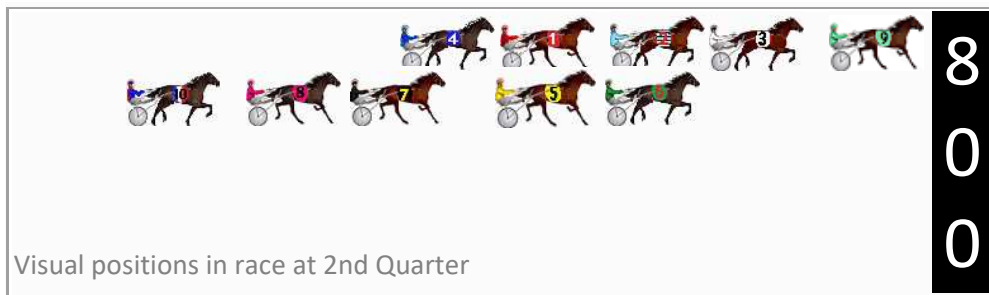

Menangle Race 4 Distance 1609m

Tuesday, 17 December 2024

Gross Time: 1:52.00 MileRate: 1:52.00 LeadTime: 0.00s First Qtr: 27.40s Second Qtr: 28.30s Third Qtr: 27.80s Fourth Qtr: 28.50s

DATA TABLE: 800 / 400 Posi's are position from leader and (how wide the horse was at that position)

No	Horse	Plc	Mar	800 Posi	400 Posi	Time	3rd Qtr	4th Qt
3	BALTUSROL	1	0.0m	4.8m (0)	4.0m (0)	1:52.00	27.75s	28.22s
9	GIMME A REASON	2	2.2m	0.0m (0)	0.0m (0)	1:52.16	27.80s	28.66s
1	MICHAEL CAINE	3	9.5m	13.2m (0)	13.6m (0)	1:52.71	27.83s	28.21s
2	THERES WALLY	4	14.0m	8.8m (0)	8.8m (0)	1:53.05	27.80s	28.87s
8	SHARK DANCER	5	17.7m	23.4m (1)	23.0m (0)	1:53.32	27.78s	28.12s
5	WATCH ME REACT	6	17.8m	13.4m (1)	13.4m (1)	1:53.33	27.80s	28.81s
4	DASHING CHEDDAR	7	19.7m	17.2m (0)	17.4m (2)	1:53.47	27.81s	28.66s
10	AGIFTFROMTHEANG ELS	8	21.8m	28.2m (1)	29.2m (1)	1:53.63	27.88s	27.98s
6	JUST HOME GROWN	9	26.2m	9.0m (1)	9.2m (1)	1:53.96	27.80s	29.70s
7	BRACKEN WARRIOR	10	29.6m	19.2m (1)	23.0m (1)	1:54.22	28.06s	28.97s